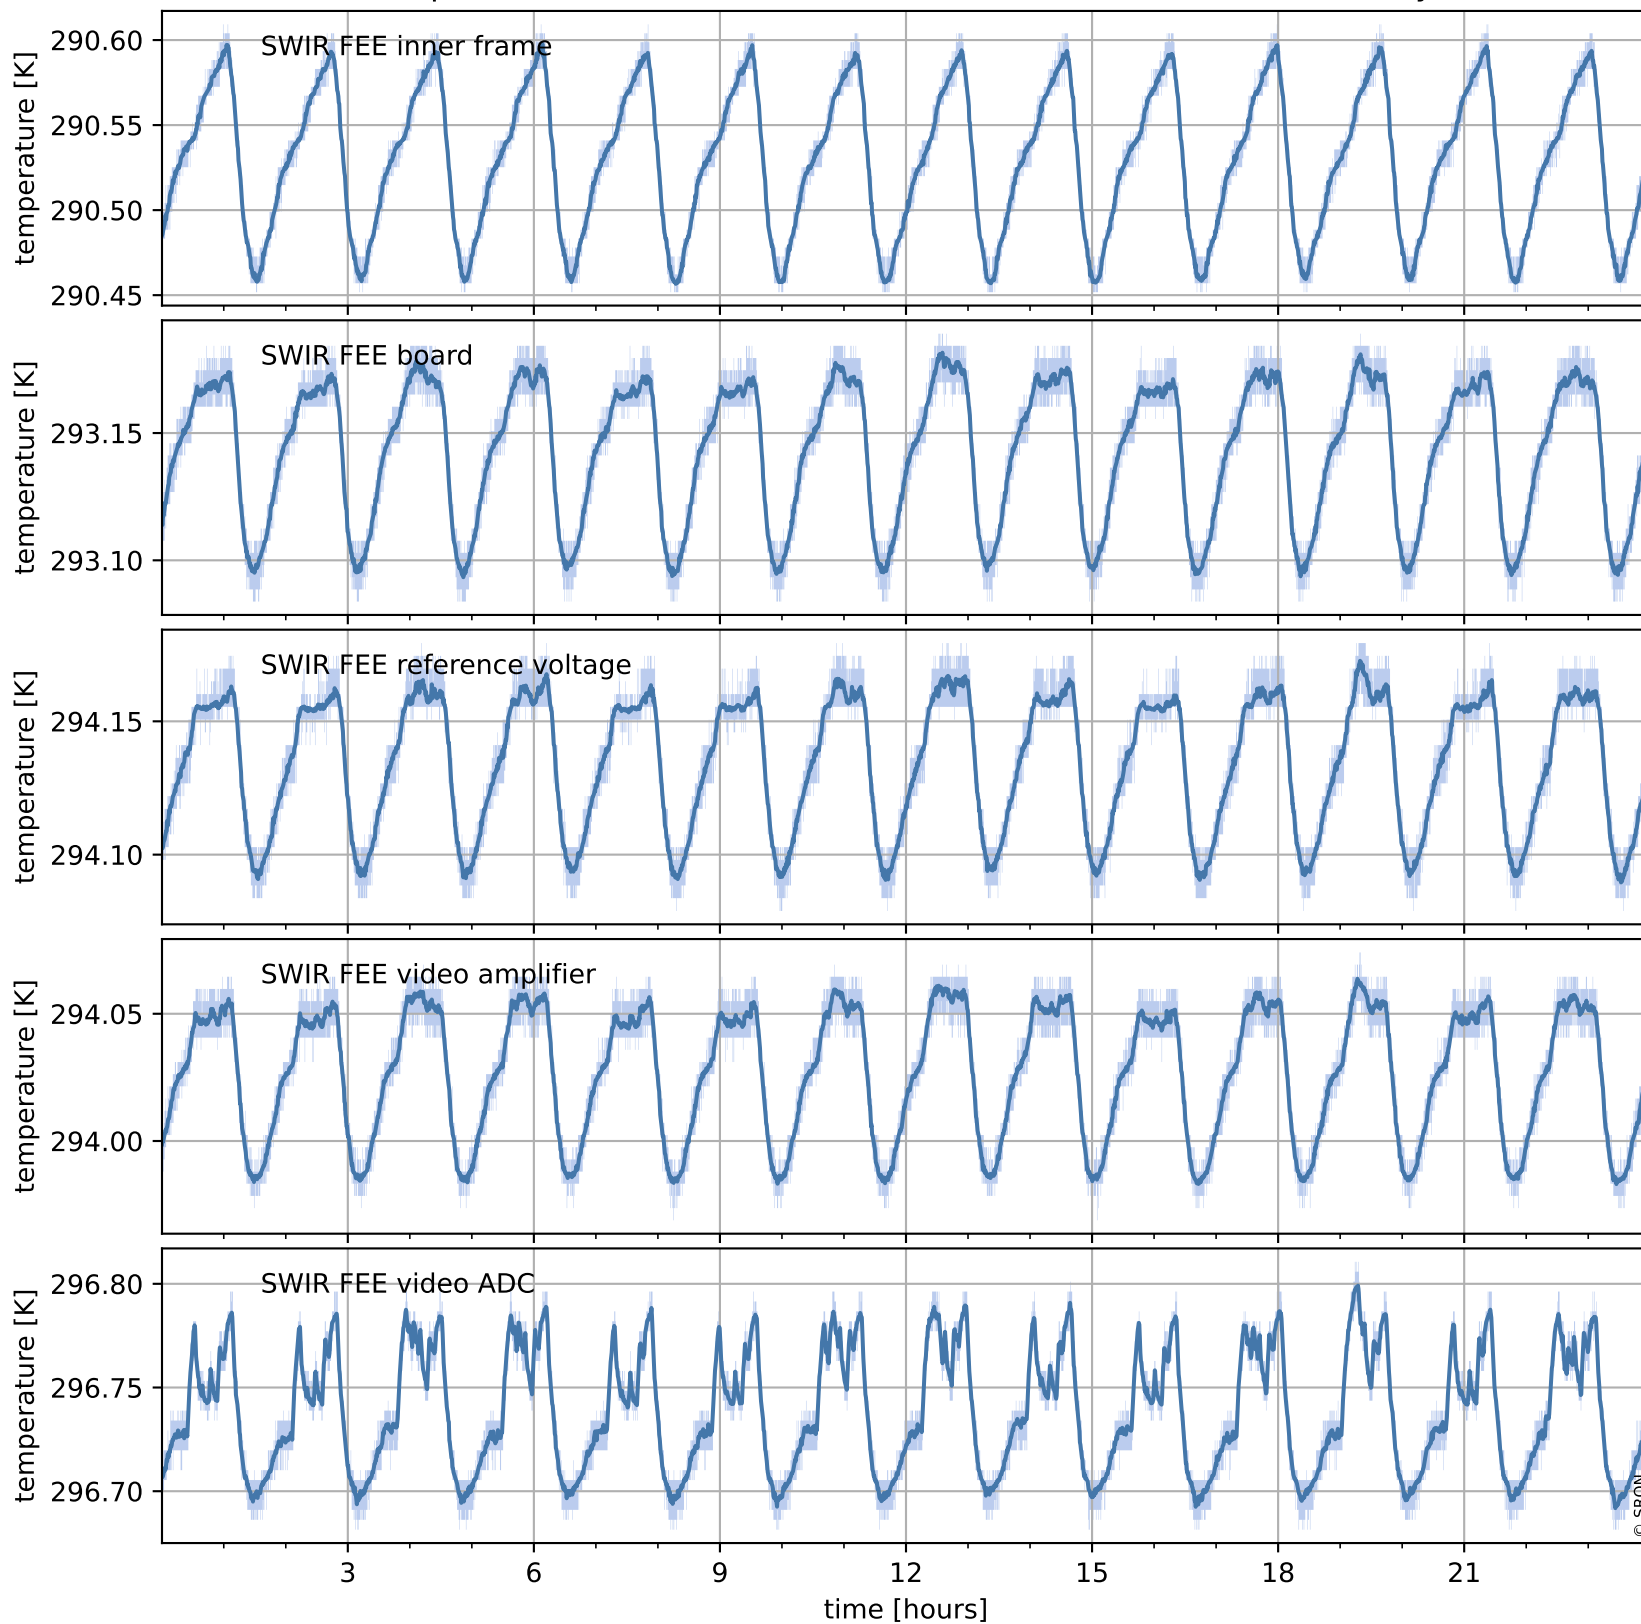

Tropomi SWIR housekeeping data

orbits : [21631, 21644]
coverage : 2021-12-16 / 2021-12-17
created : 2023-08-21T09:21:11

Temperature of sensors at the SWIR front-end electronics (one day)