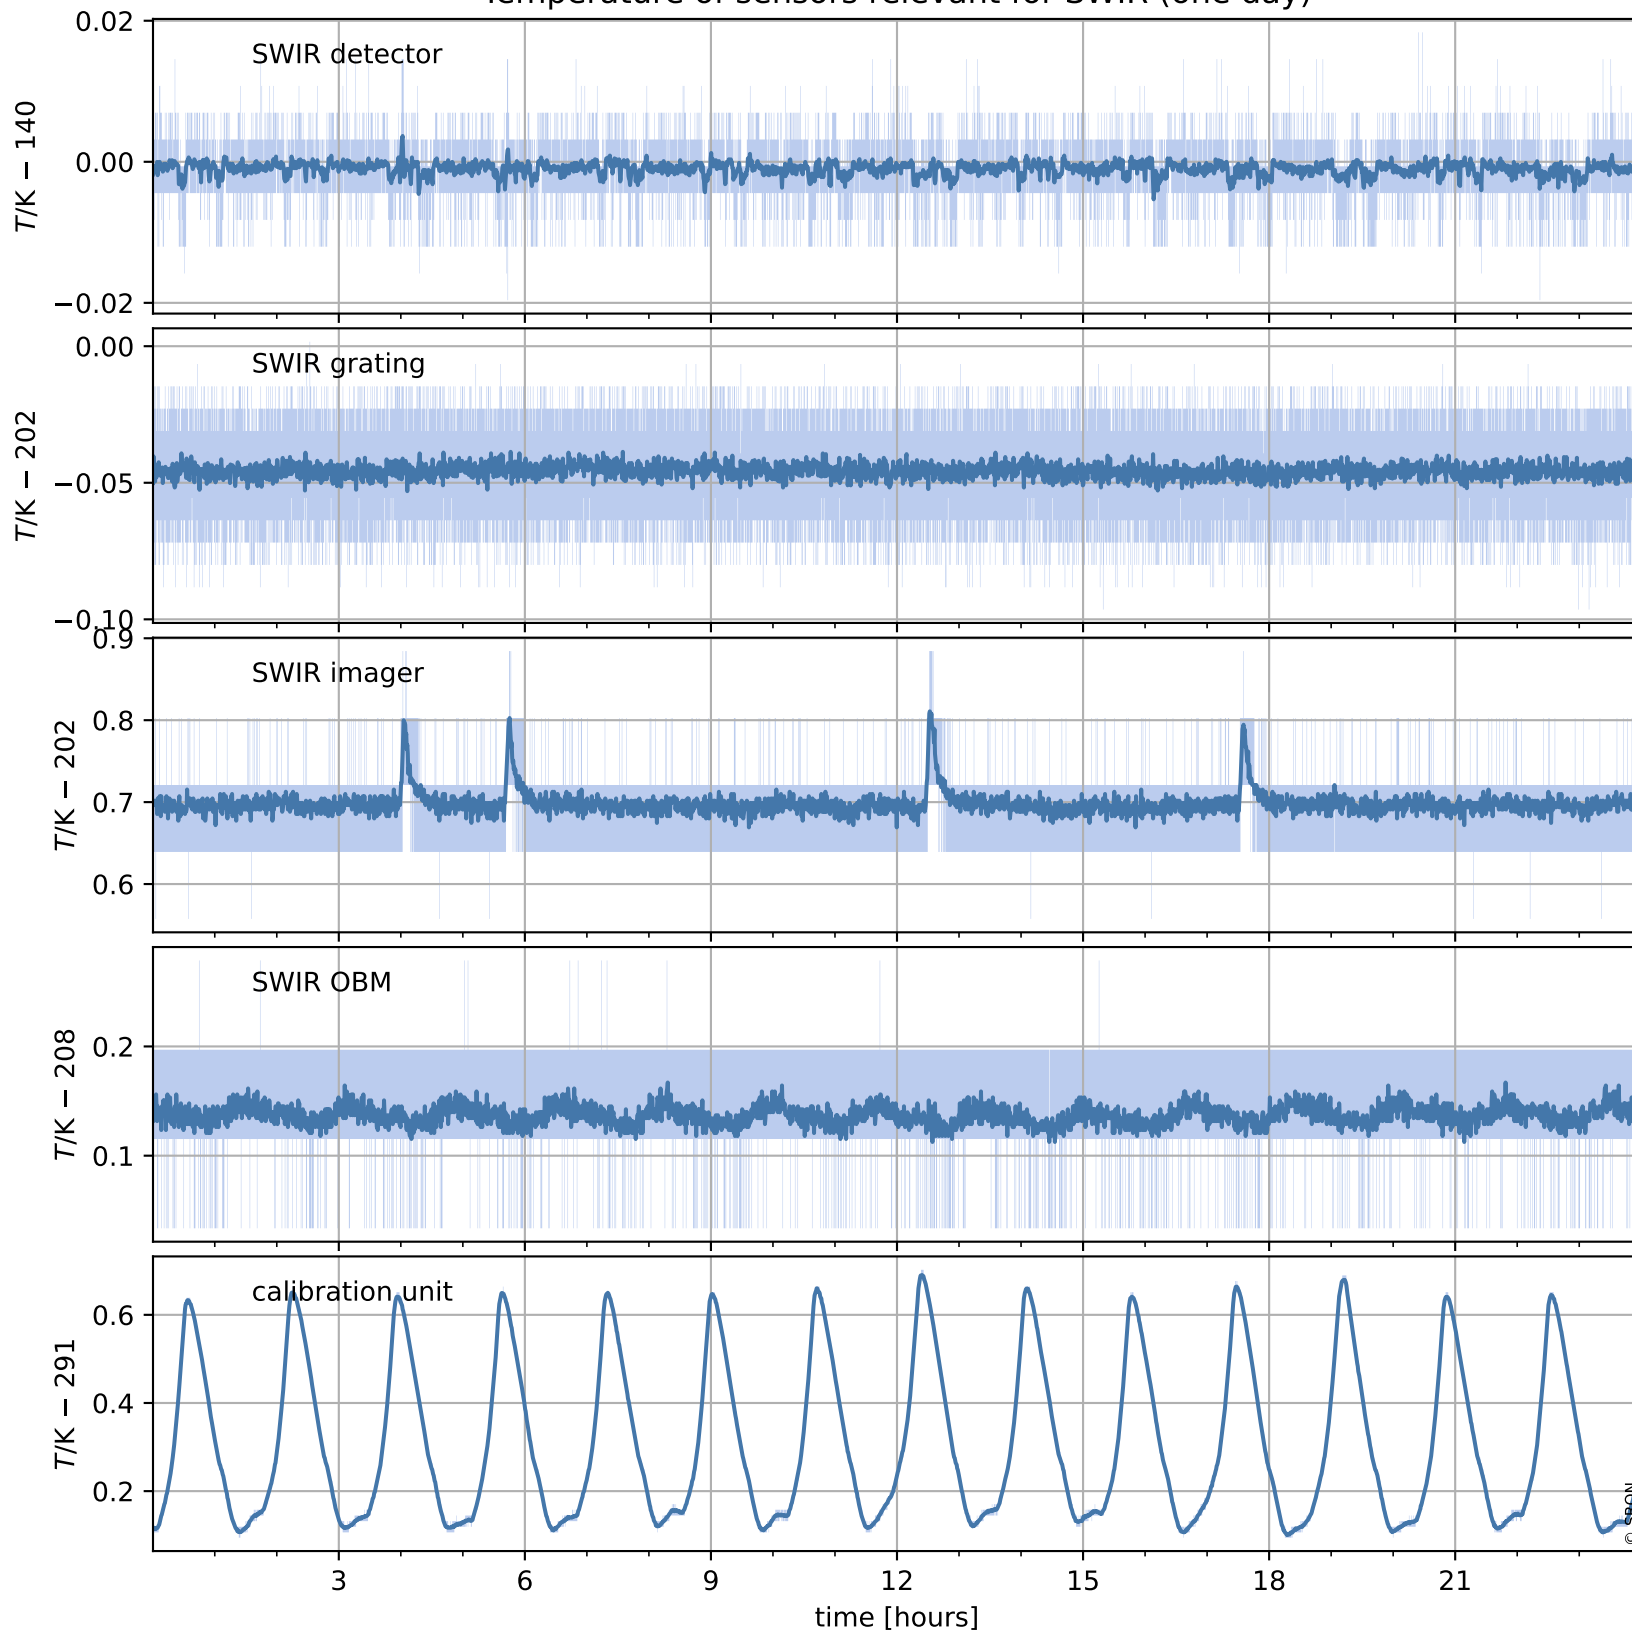

# Tropomi SWIR housekeeping data

orbits : [21631, 21644]  
coverage : 2021-12-16 / 2021-12-17  
created : 2023-08-21T09:21:10

## Temperature of sensors relevant for SWIR (one day)

## Temperature of sensors relevant for SWIR (last month)