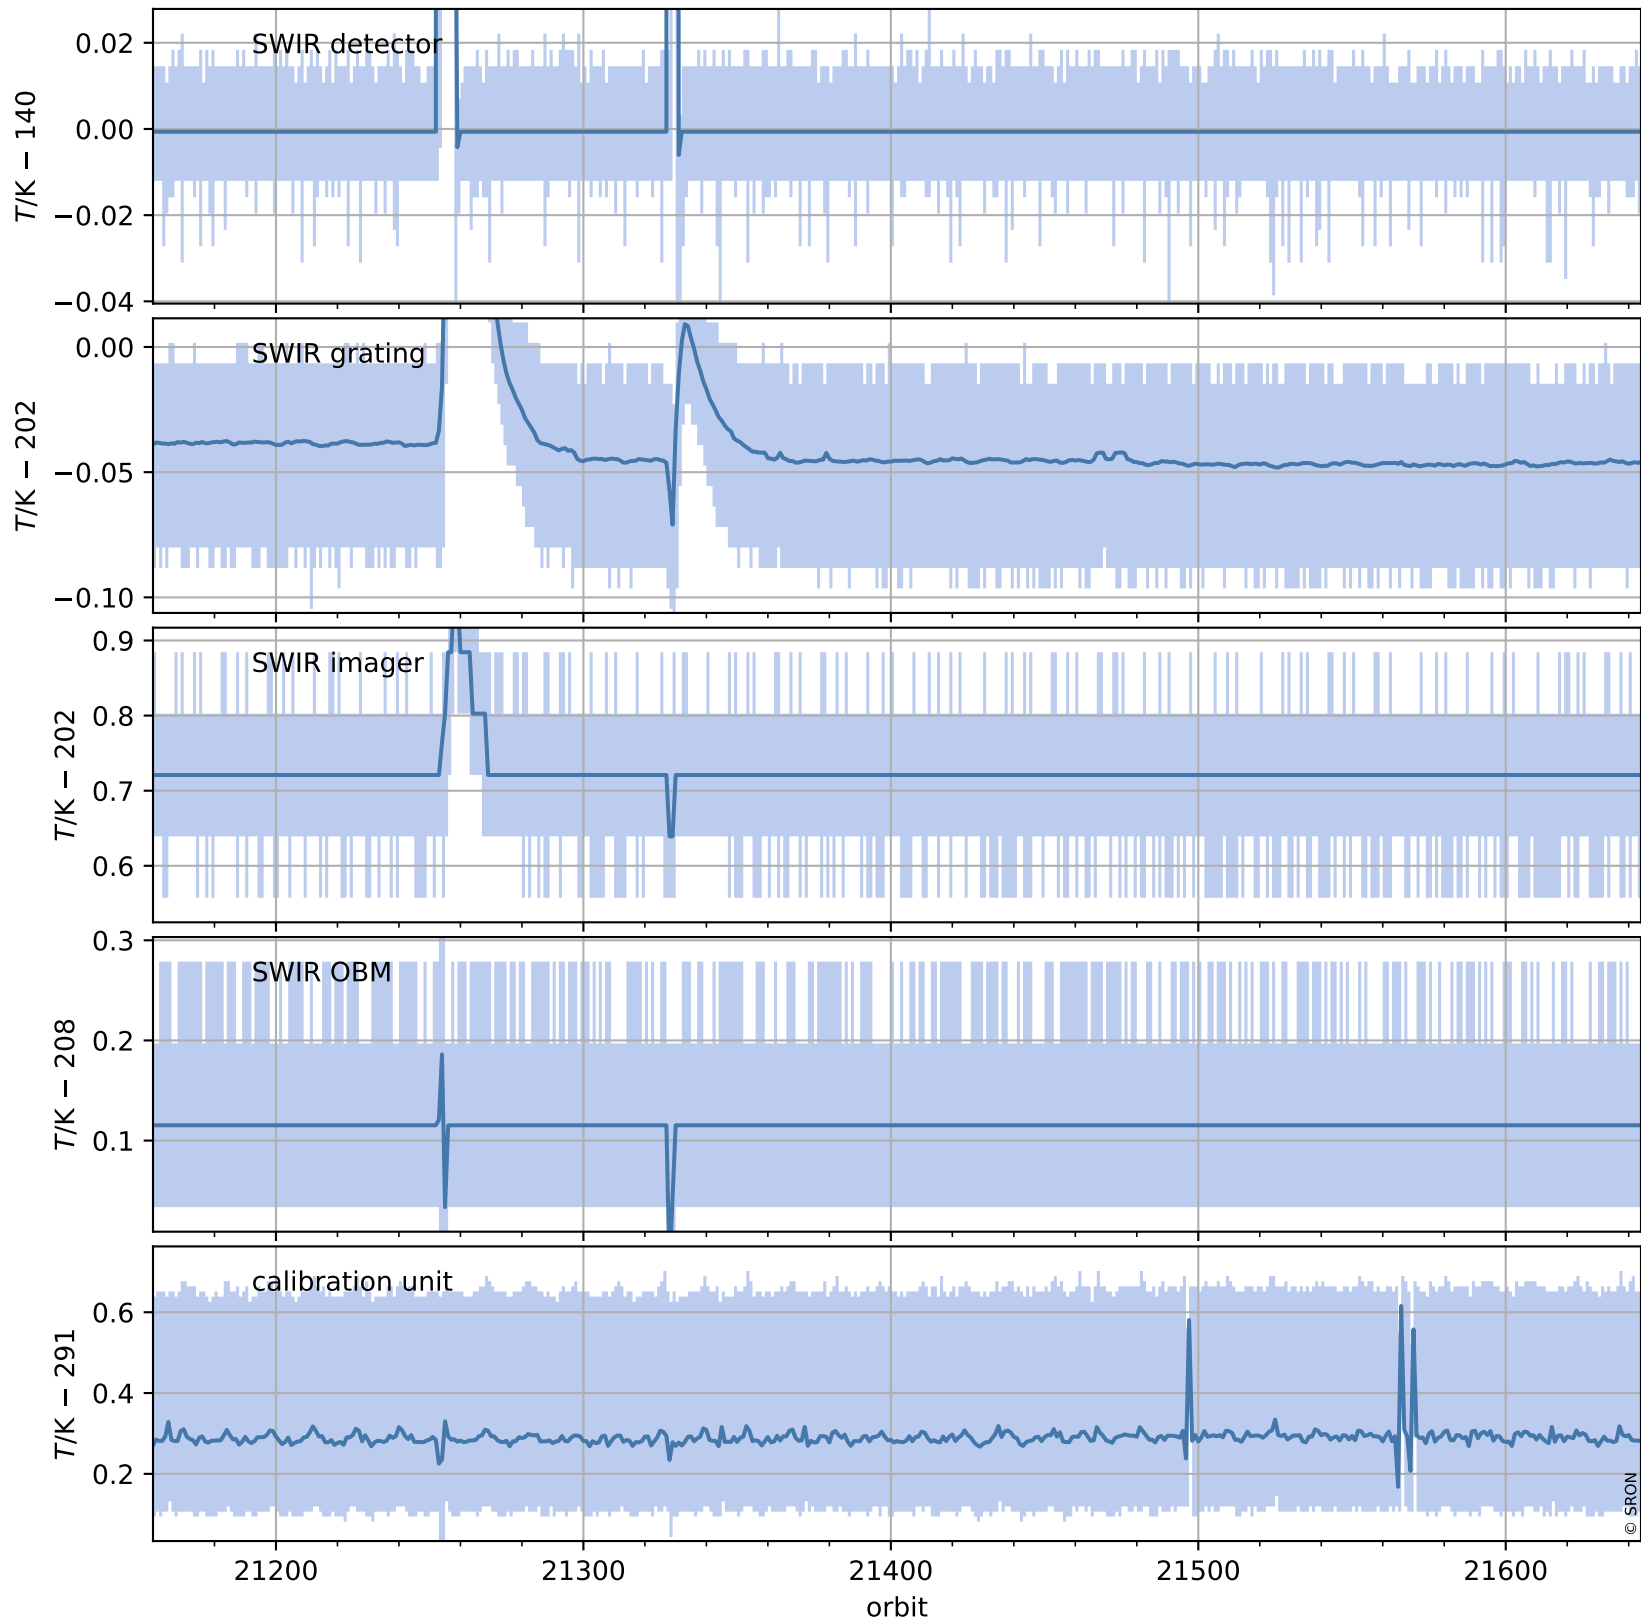

# Tropomi SWIR housekeeping data

orbits : [21631, 21644]  
coverage : 2021-12-16 / 2021-12-17  
created : 2023-08-21T09:21:10

## Temperature of sensors relevant for SWIR (one day)

# Tropomi SWIR housekeeping data

orbits : [21160, 21644]  
coverage : 2021-11-12 / 2021-12-17  
created : 2023-08-21T09:21:10

## Temperature of sensors relevant for SWIR (last month)