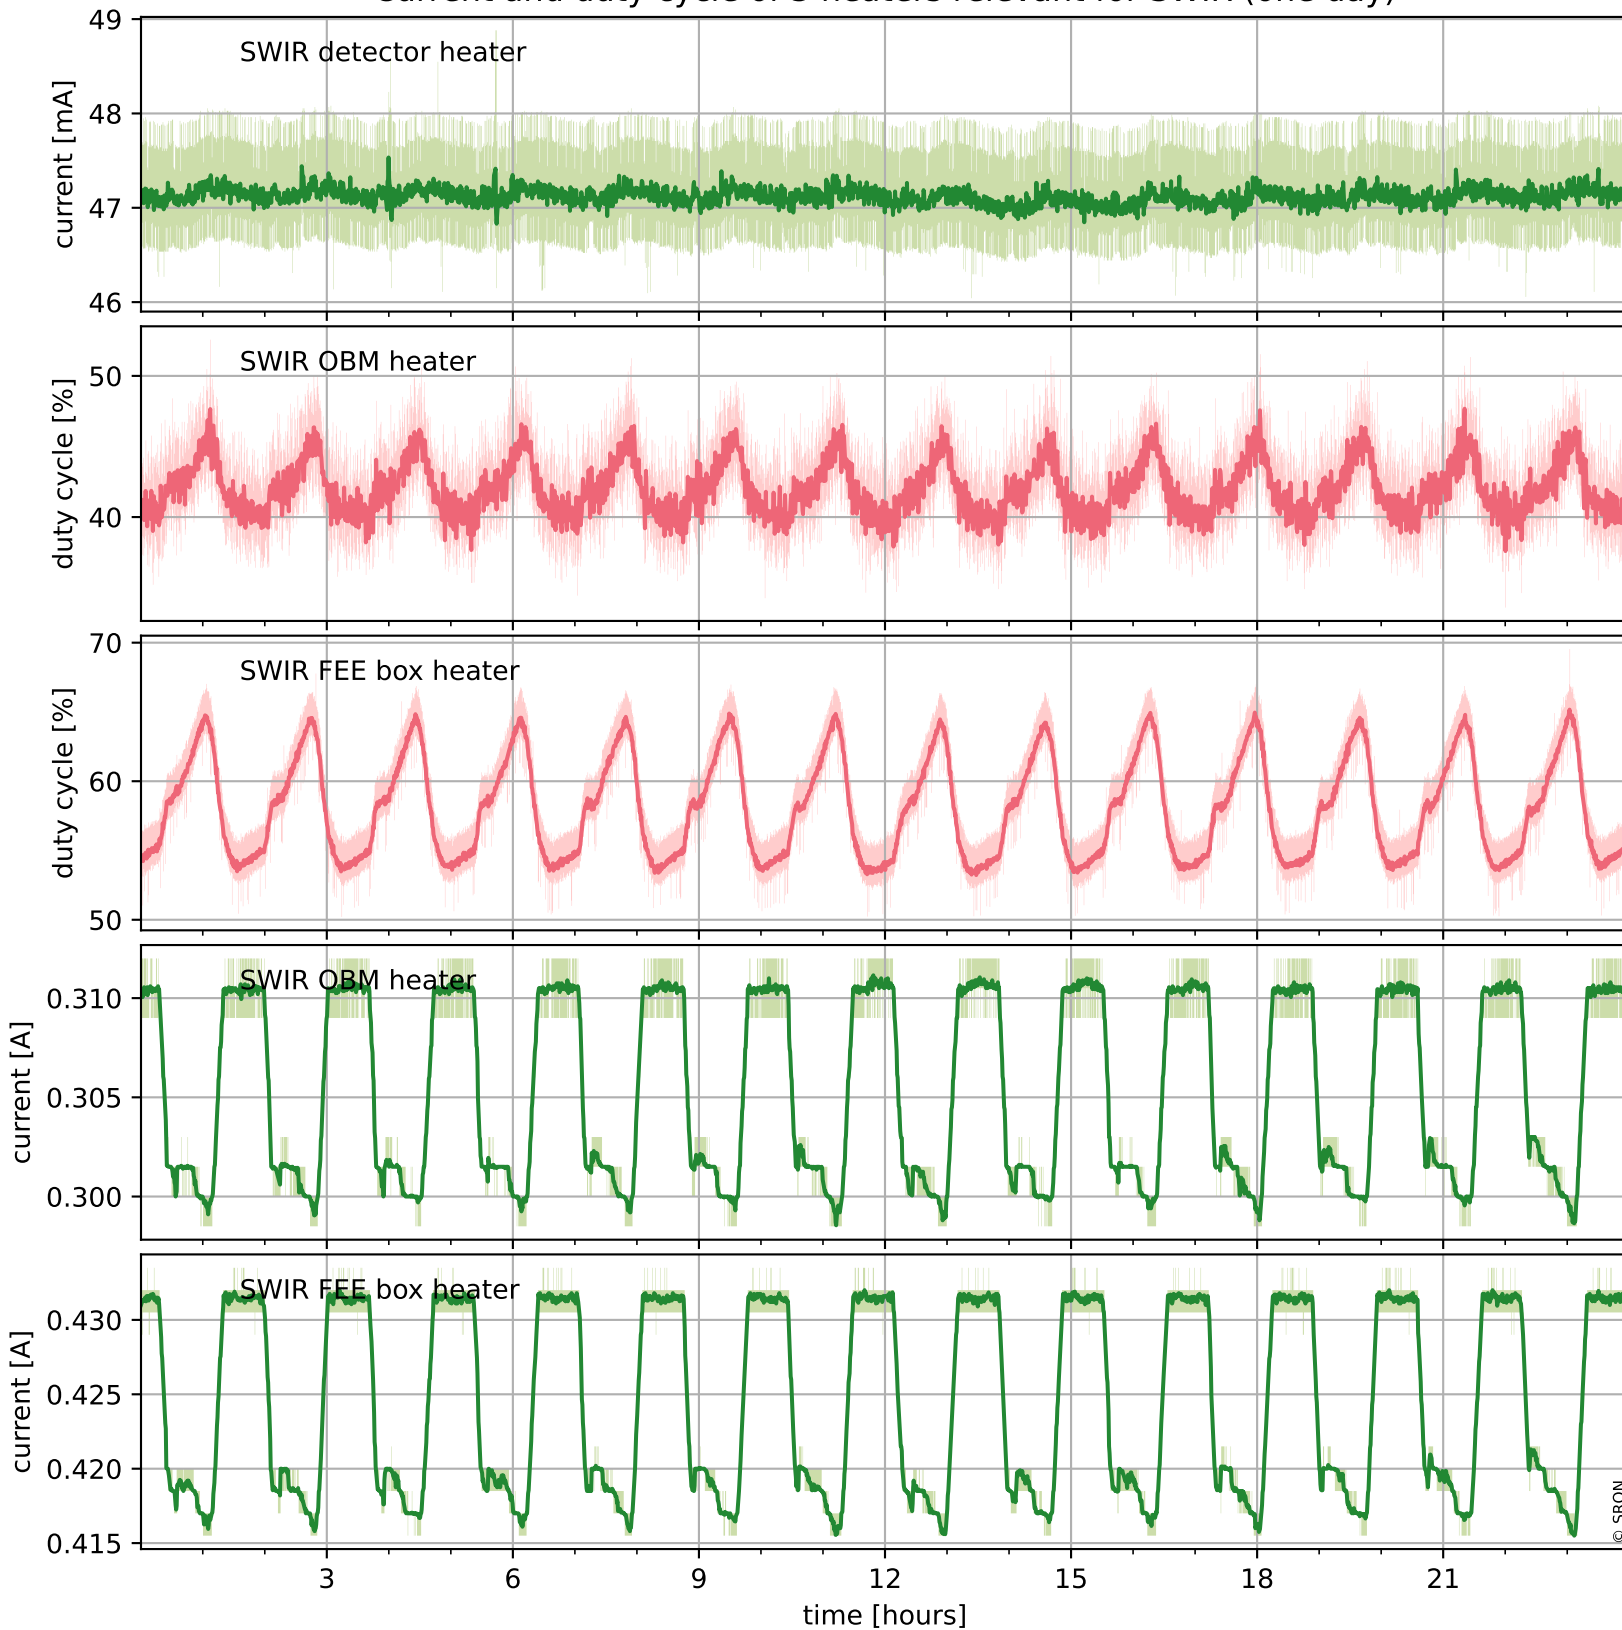

Tropomi SWIR housekeeping data

orbits : [21631, 21644]
coverage : 2021-12-16 / 2021-12-17
created : 2023-08-21T09:21:11

Current and duty cycle of 3 heaters relevant for SWIR (one day)