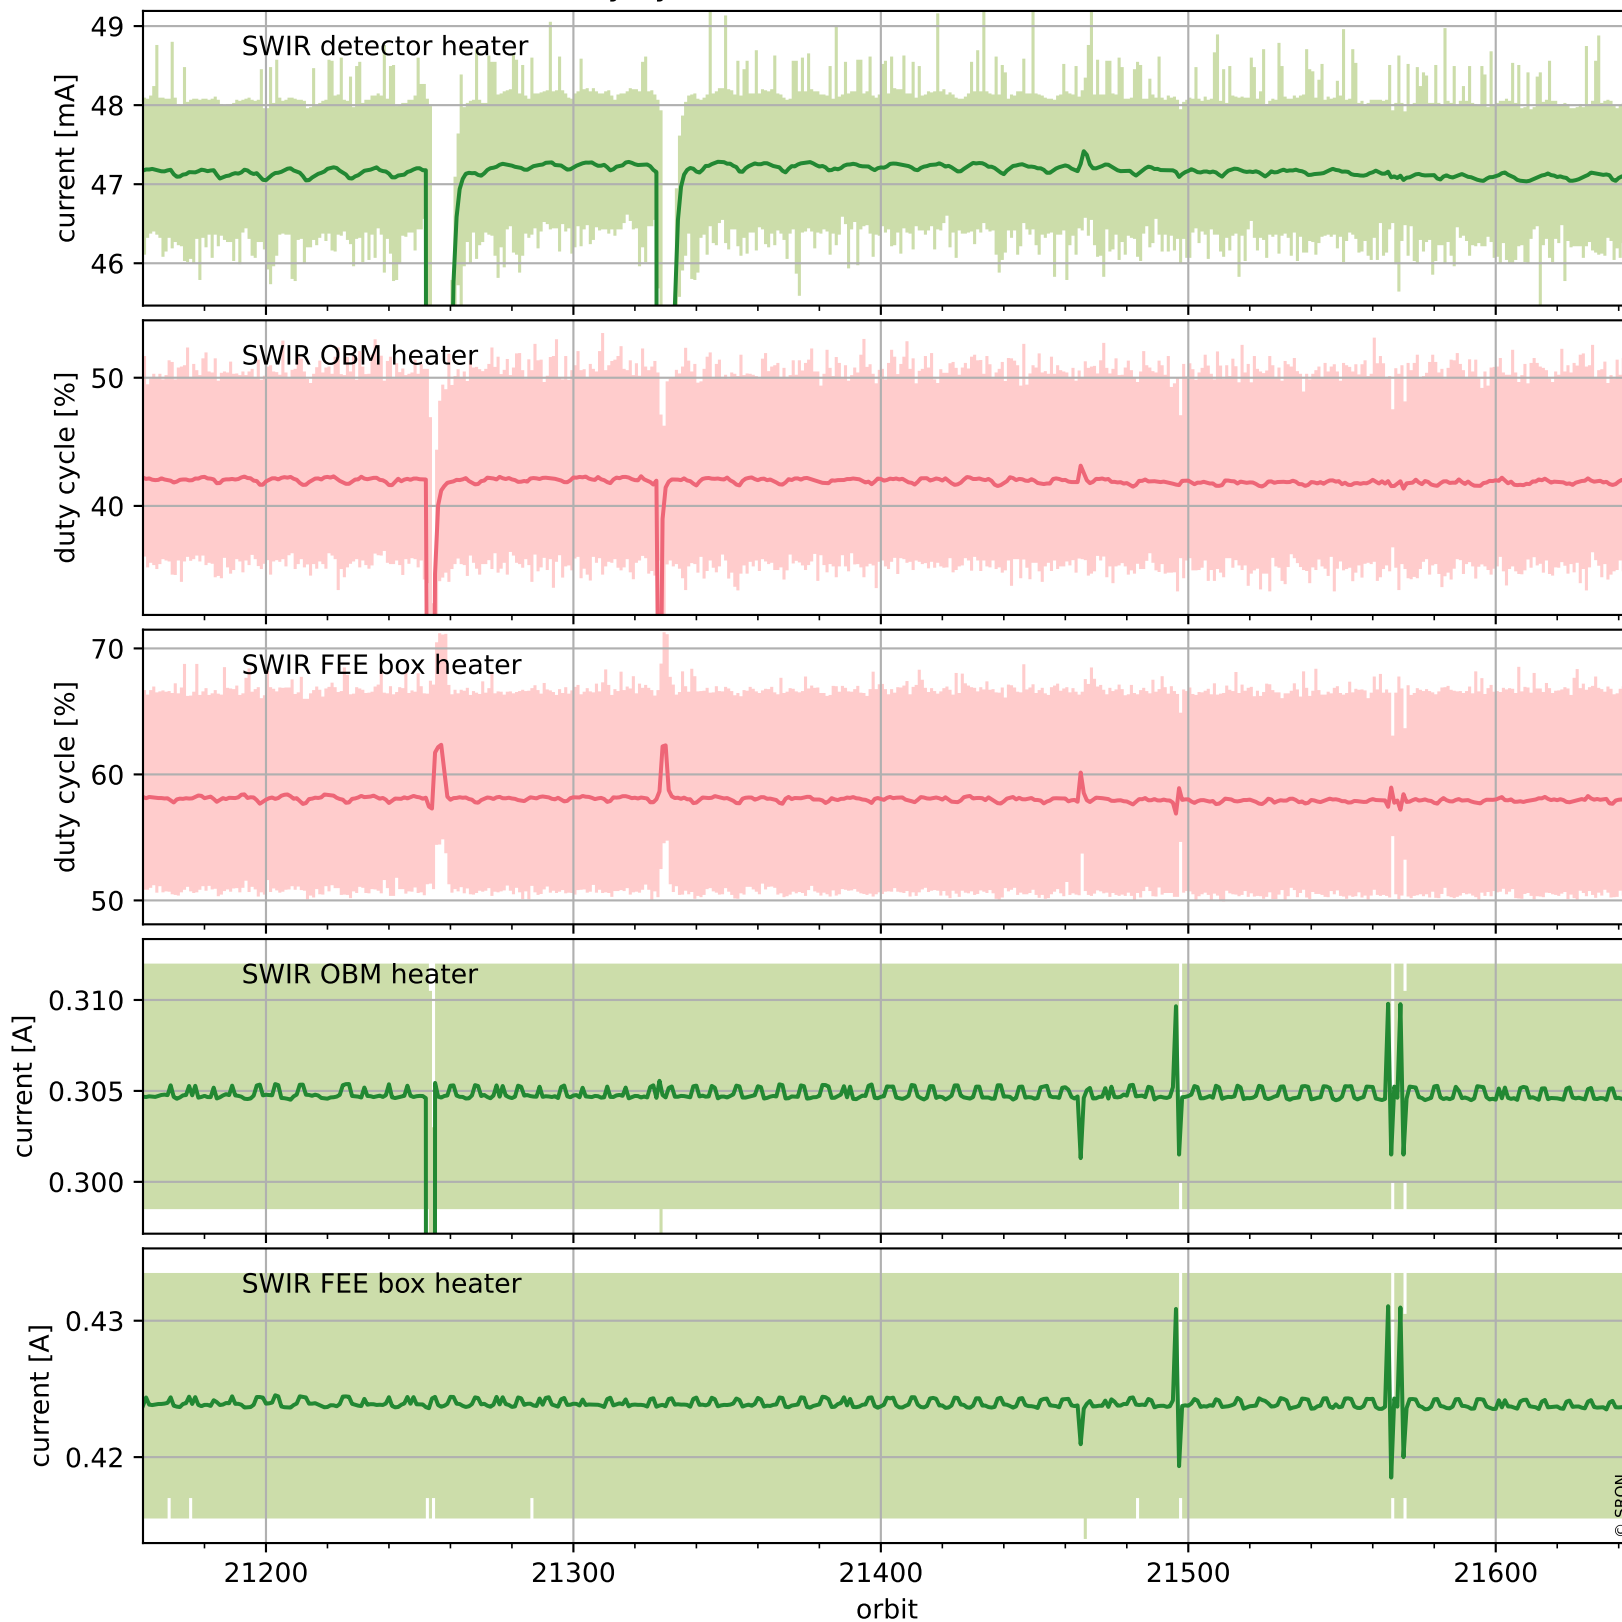

Tropomi SWIR housekeeping data

orbits : [21160, 21644]
coverage : 2021-11-12 / 2021-12-17
created : 2023-08-21T09:21:11

Current and duty cycle of 3 heaters relevant for SWIR (last month)