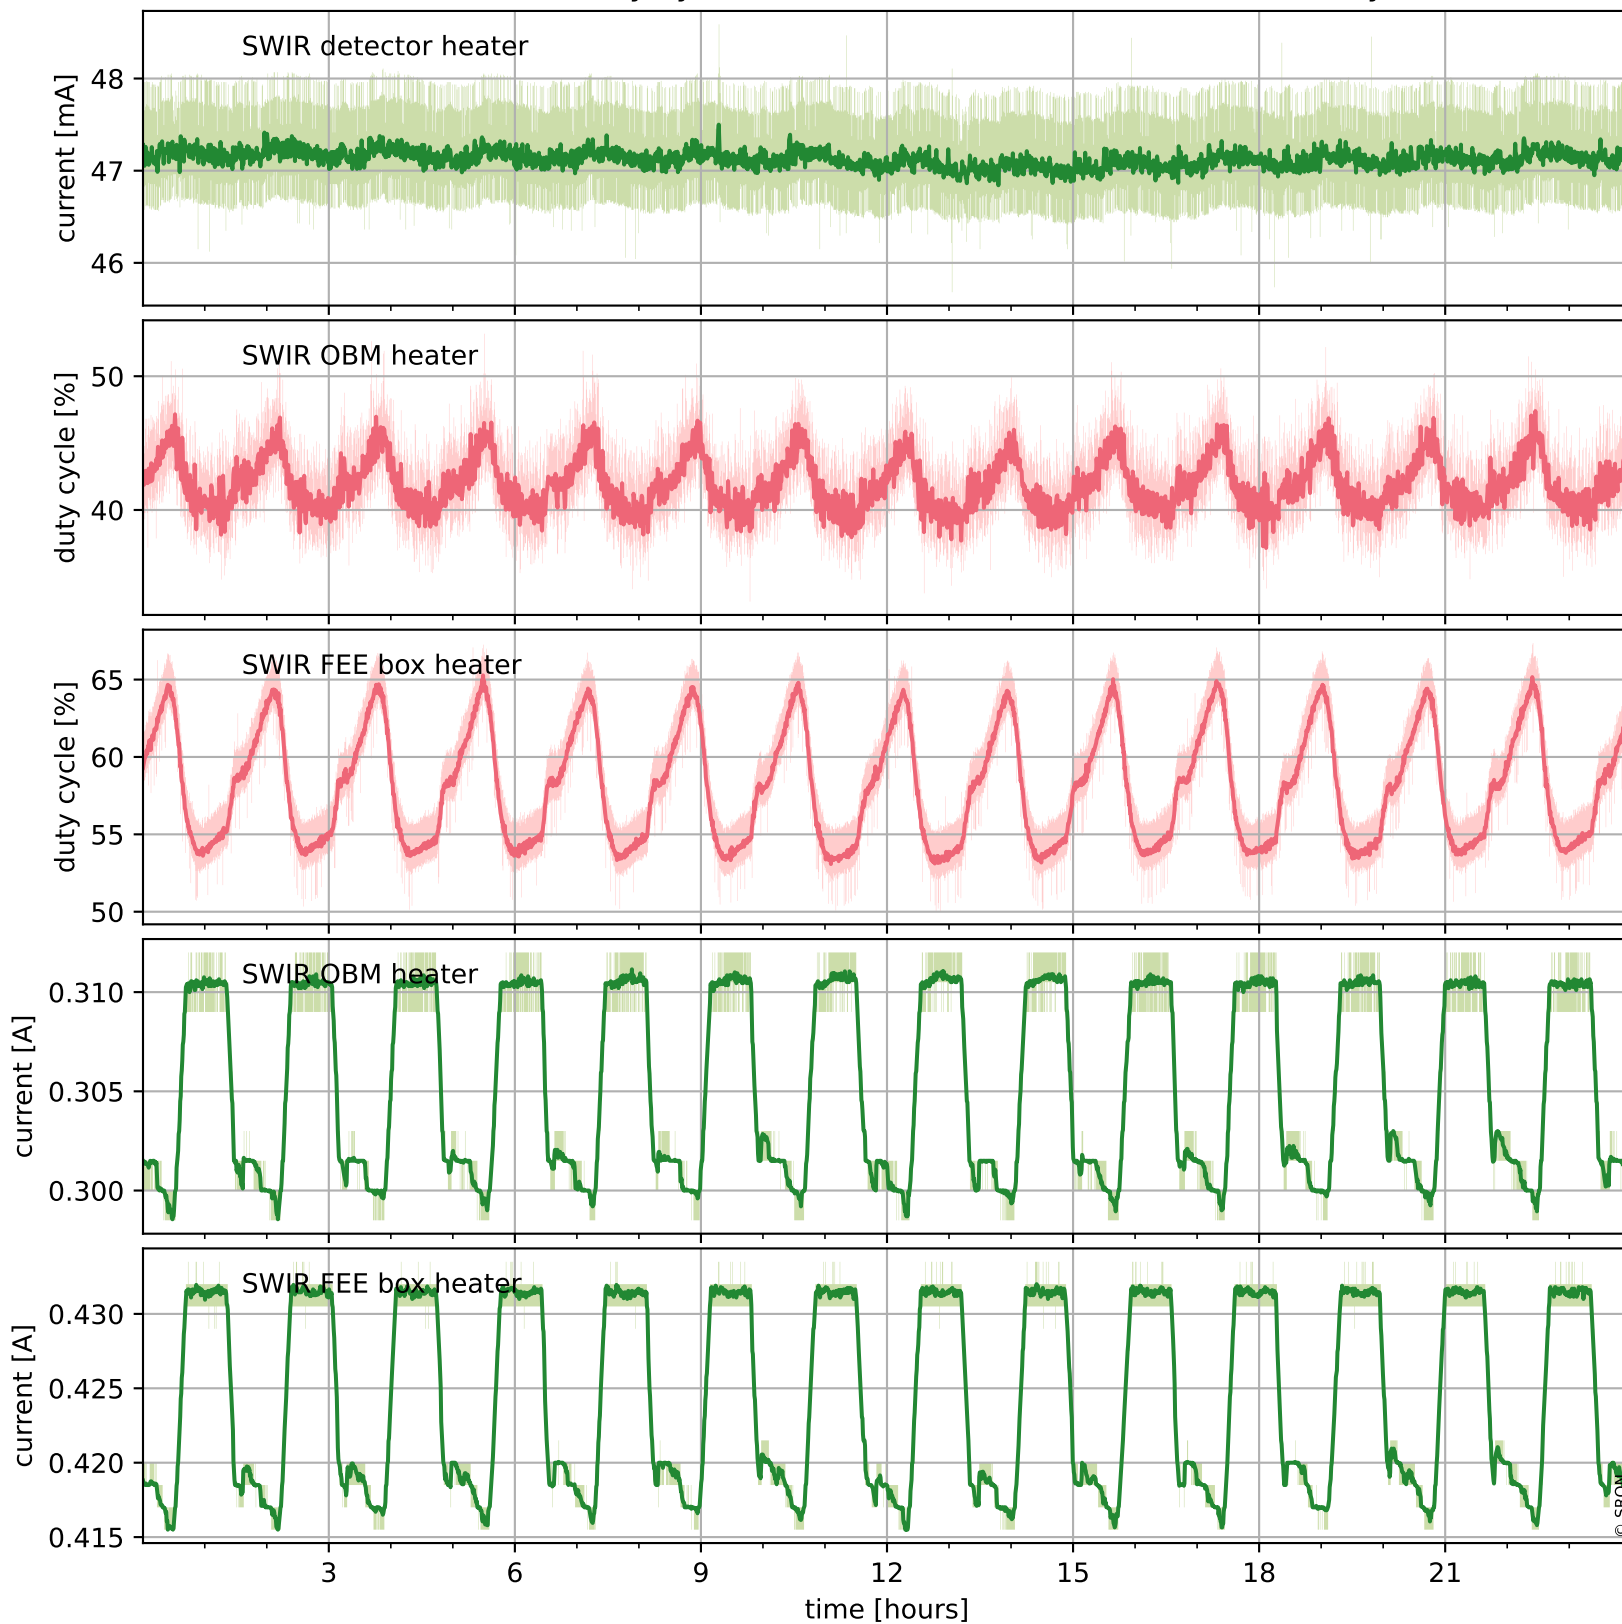

Tropomi SWIR housekeeping data

orbits : [21659, 21673]
coverage : 2021-12-18 / 2021-12-19
created : 2023-08-21T09:21:15

Current and duty cycle of 3 heaters relevant for SWIR (one day)