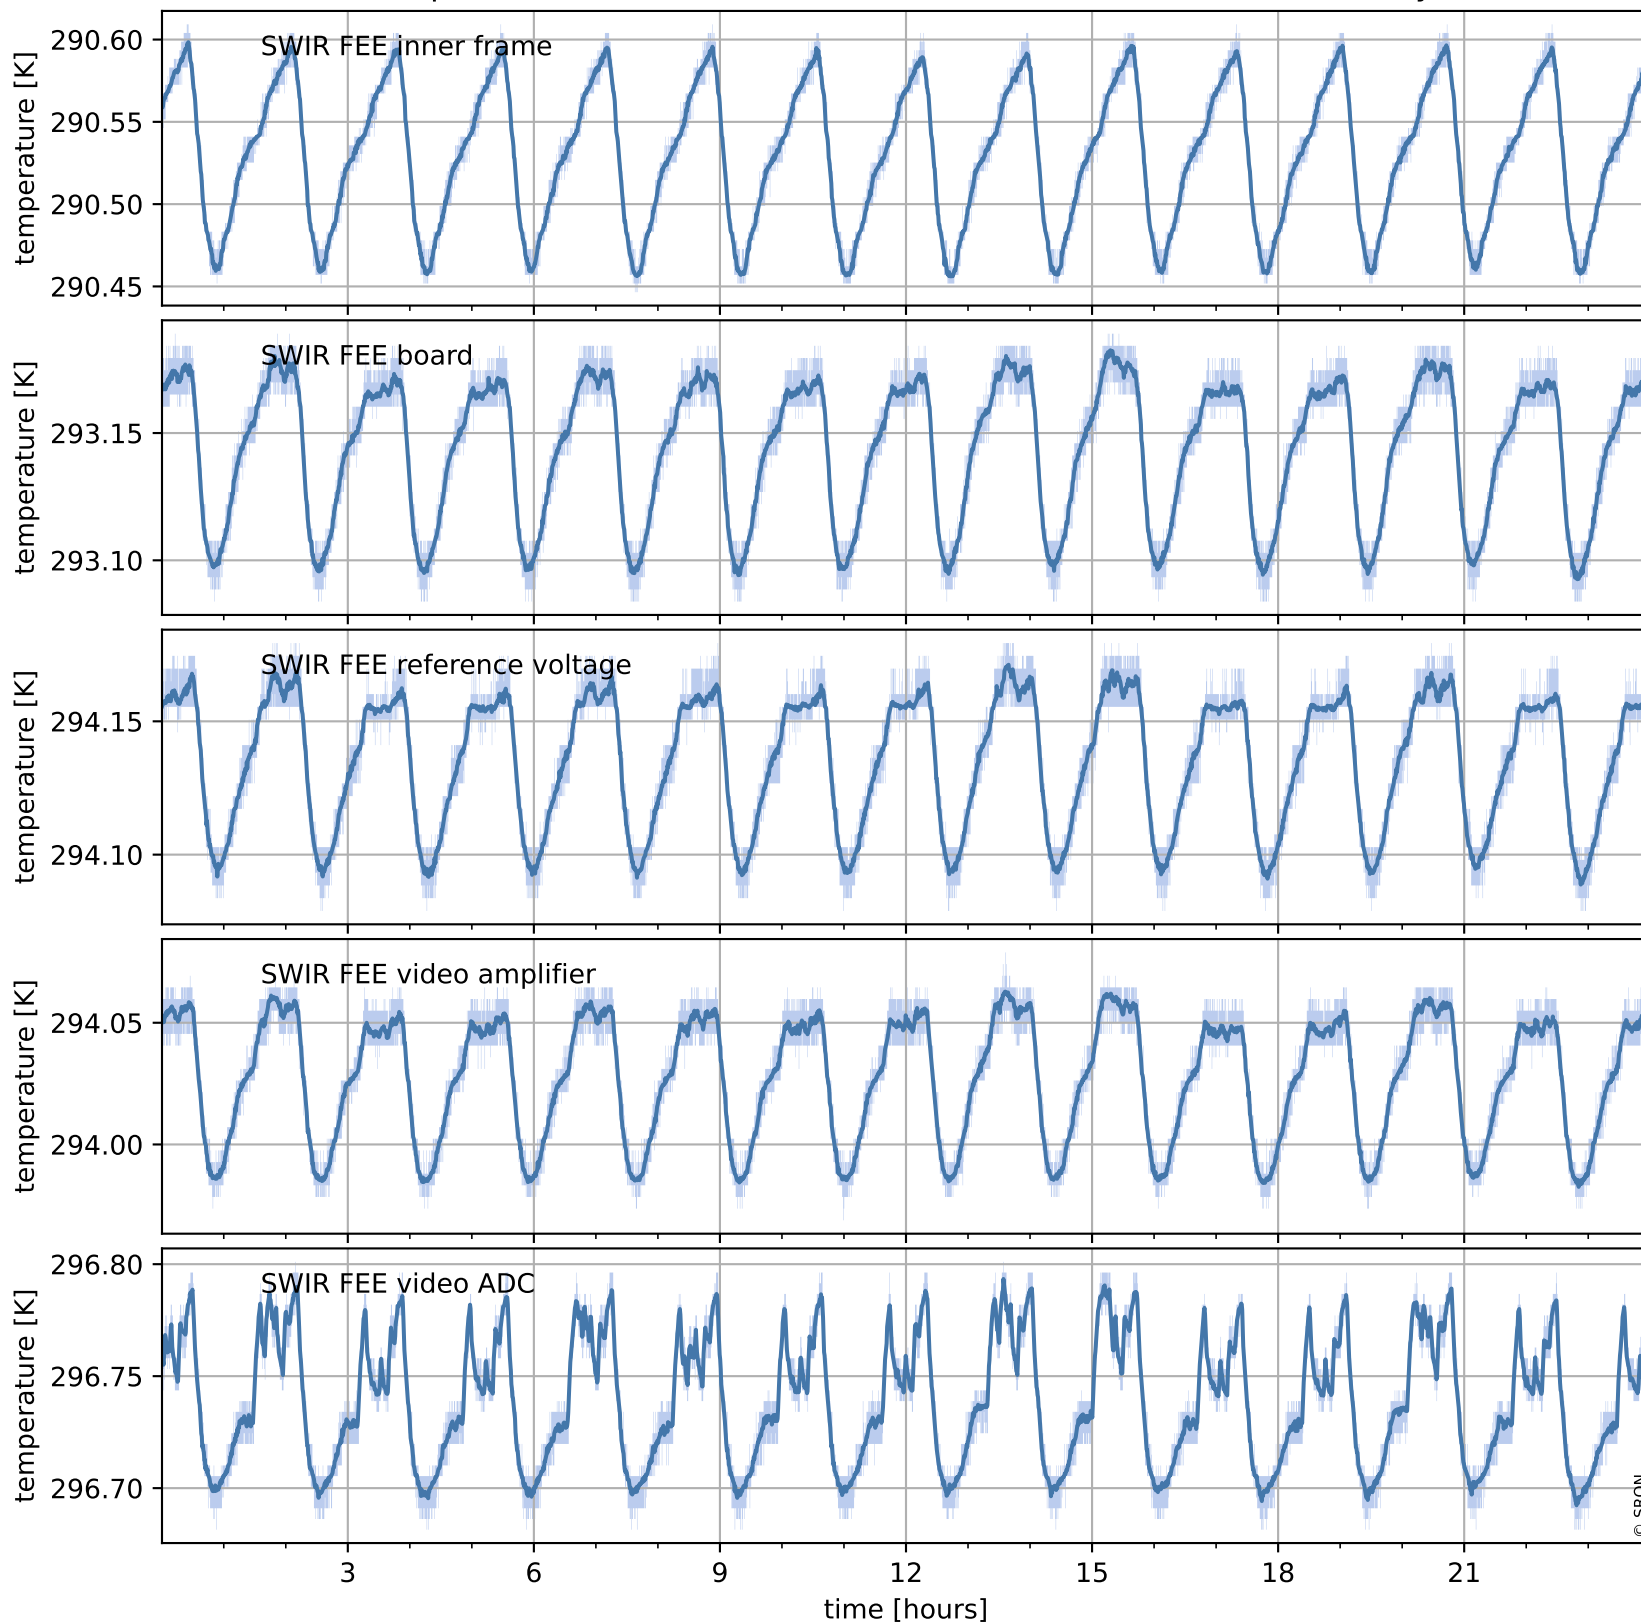

Tropomi SWIR housekeeping data

orbits : [21659, 21673]
coverage : 2021-12-18 / 2021-12-19
created : 2023-08-21T09:21:16

Temperature of sensors at the SWIR front-end electronics (one day)