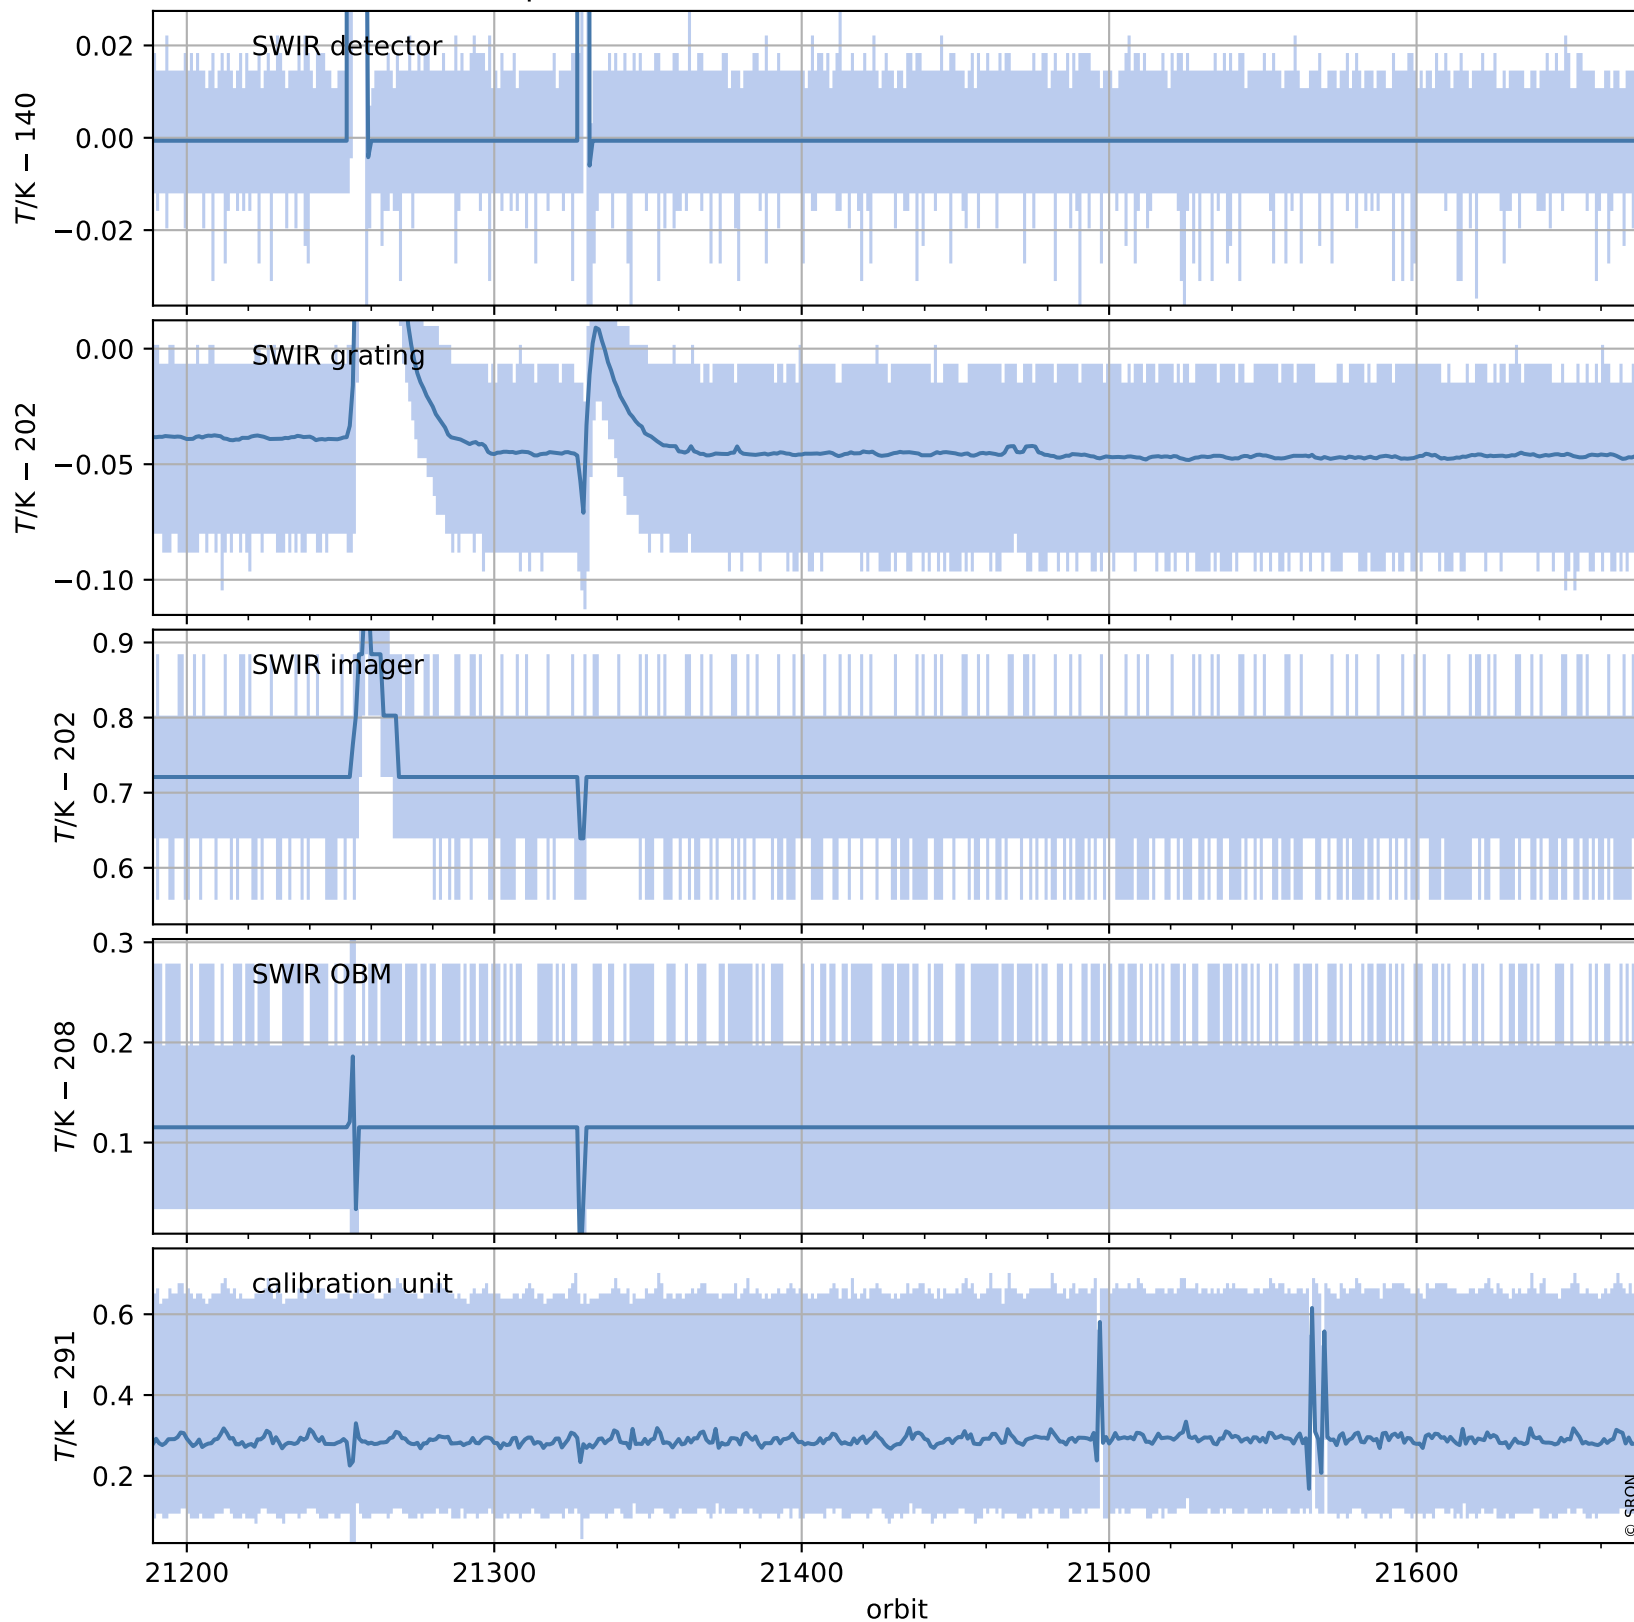

# Tropomi SWIR housekeeping data

orbits : [21659, 21673]  
coverage : 2021-12-18 / 2021-12-19  
created : 2023-08-21T09:21:15

## Temperature of sensors relevant for SWIR (one day)

# Tropomi SWIR housekeeping data

orbits : [21189, 21673]  
coverage : 2021-11-14 / 2021-12-19  
created : 2023-08-21T09:21:15

## Temperature of sensors relevant for SWIR (last month)