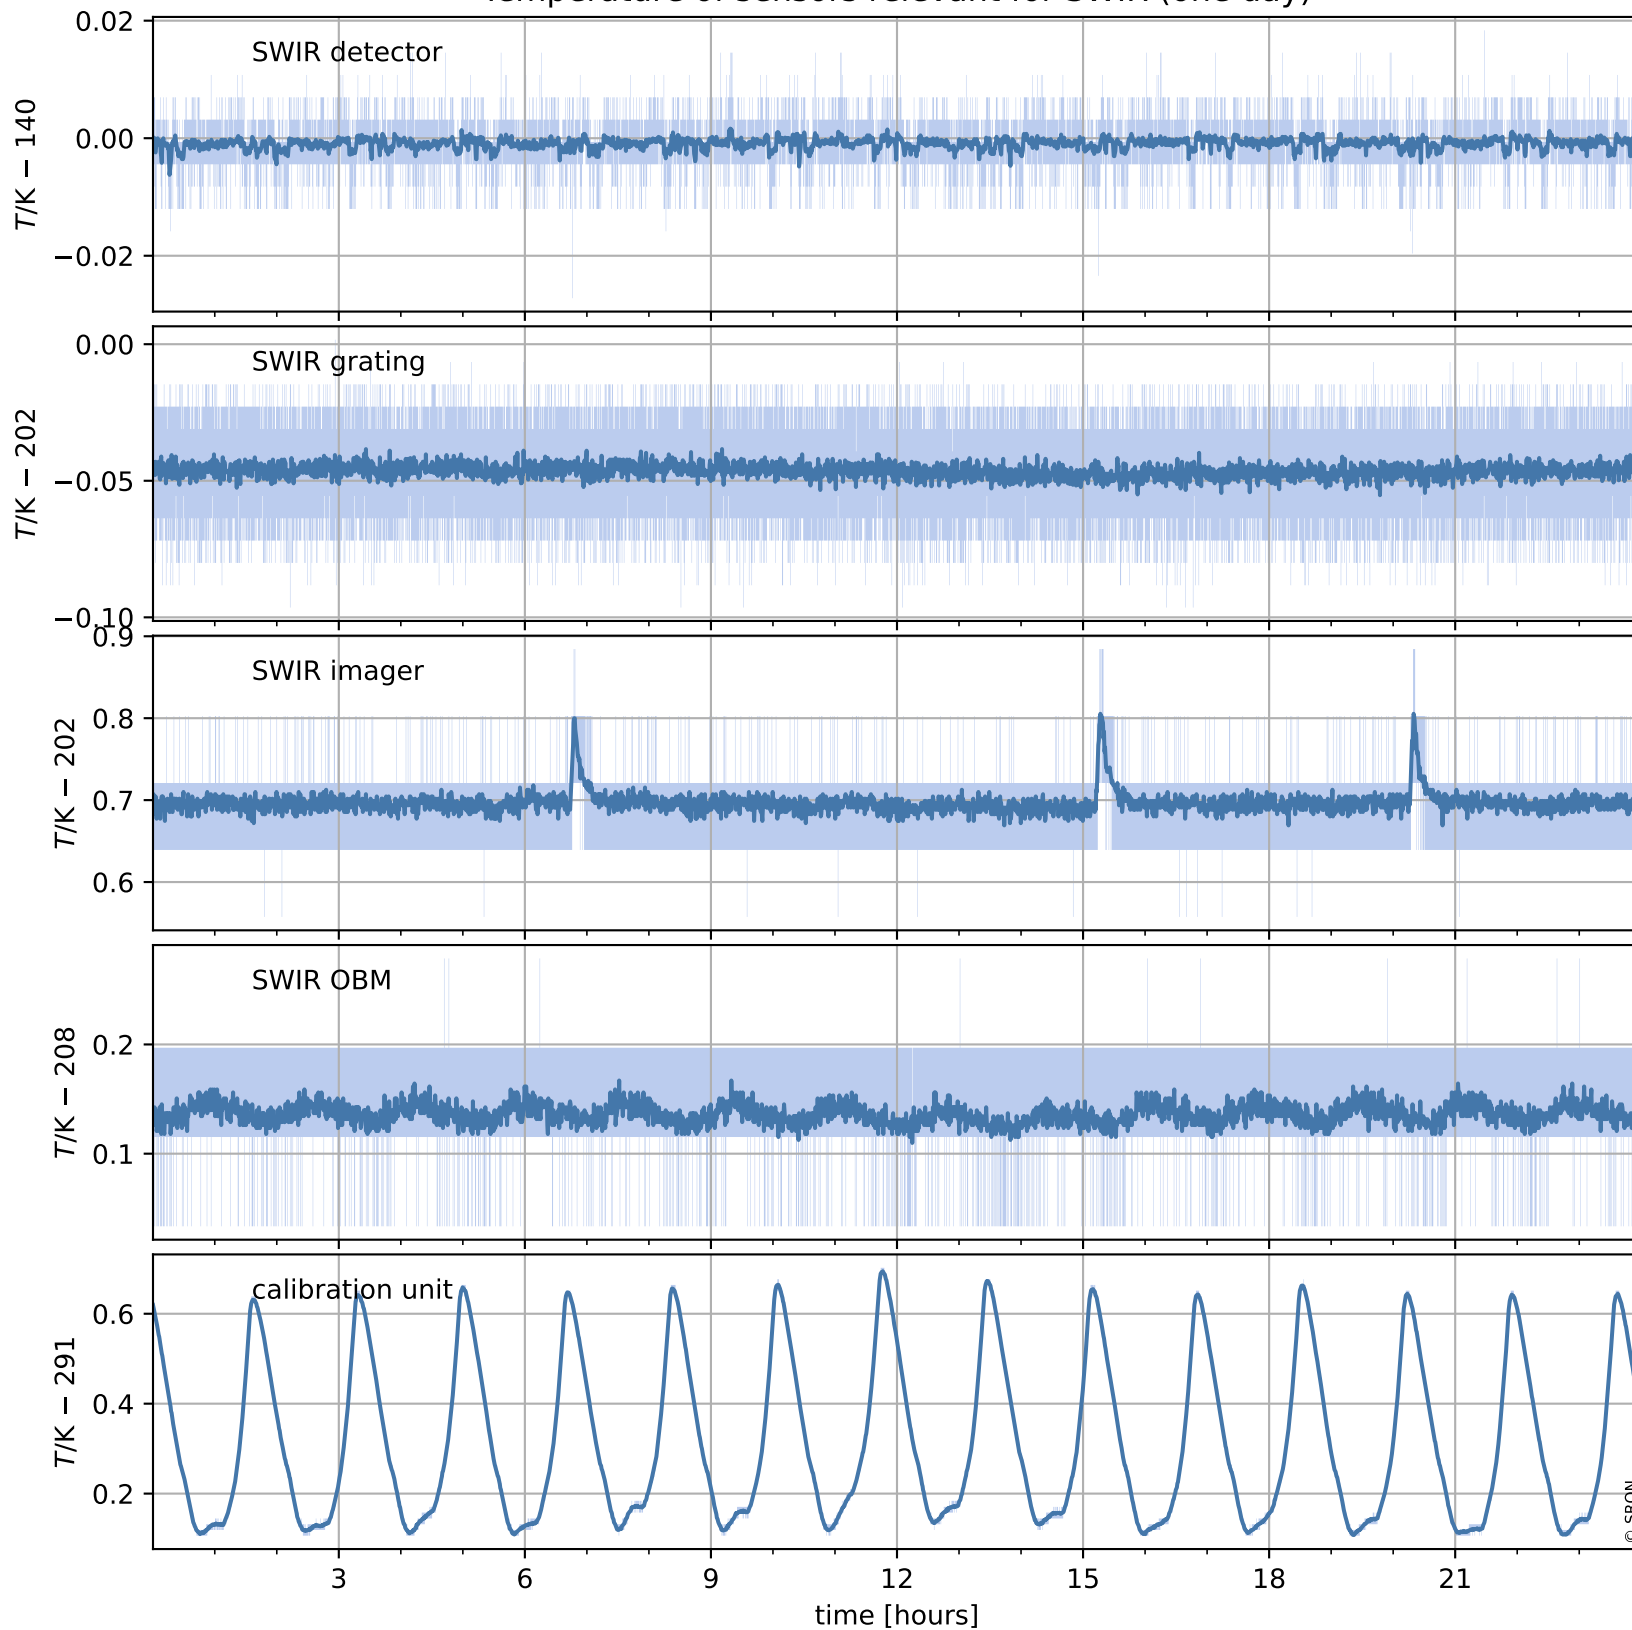

# Tropomi SWIR housekeeping data

orbits : [21659, 21673]  
coverage : 2021-12-18 / 2021-12-19  
created : 2023-08-21T09:21:15

## Temperature of sensors relevant for SWIR (one day)

## Temperature of sensors relevant for SWIR (last month)