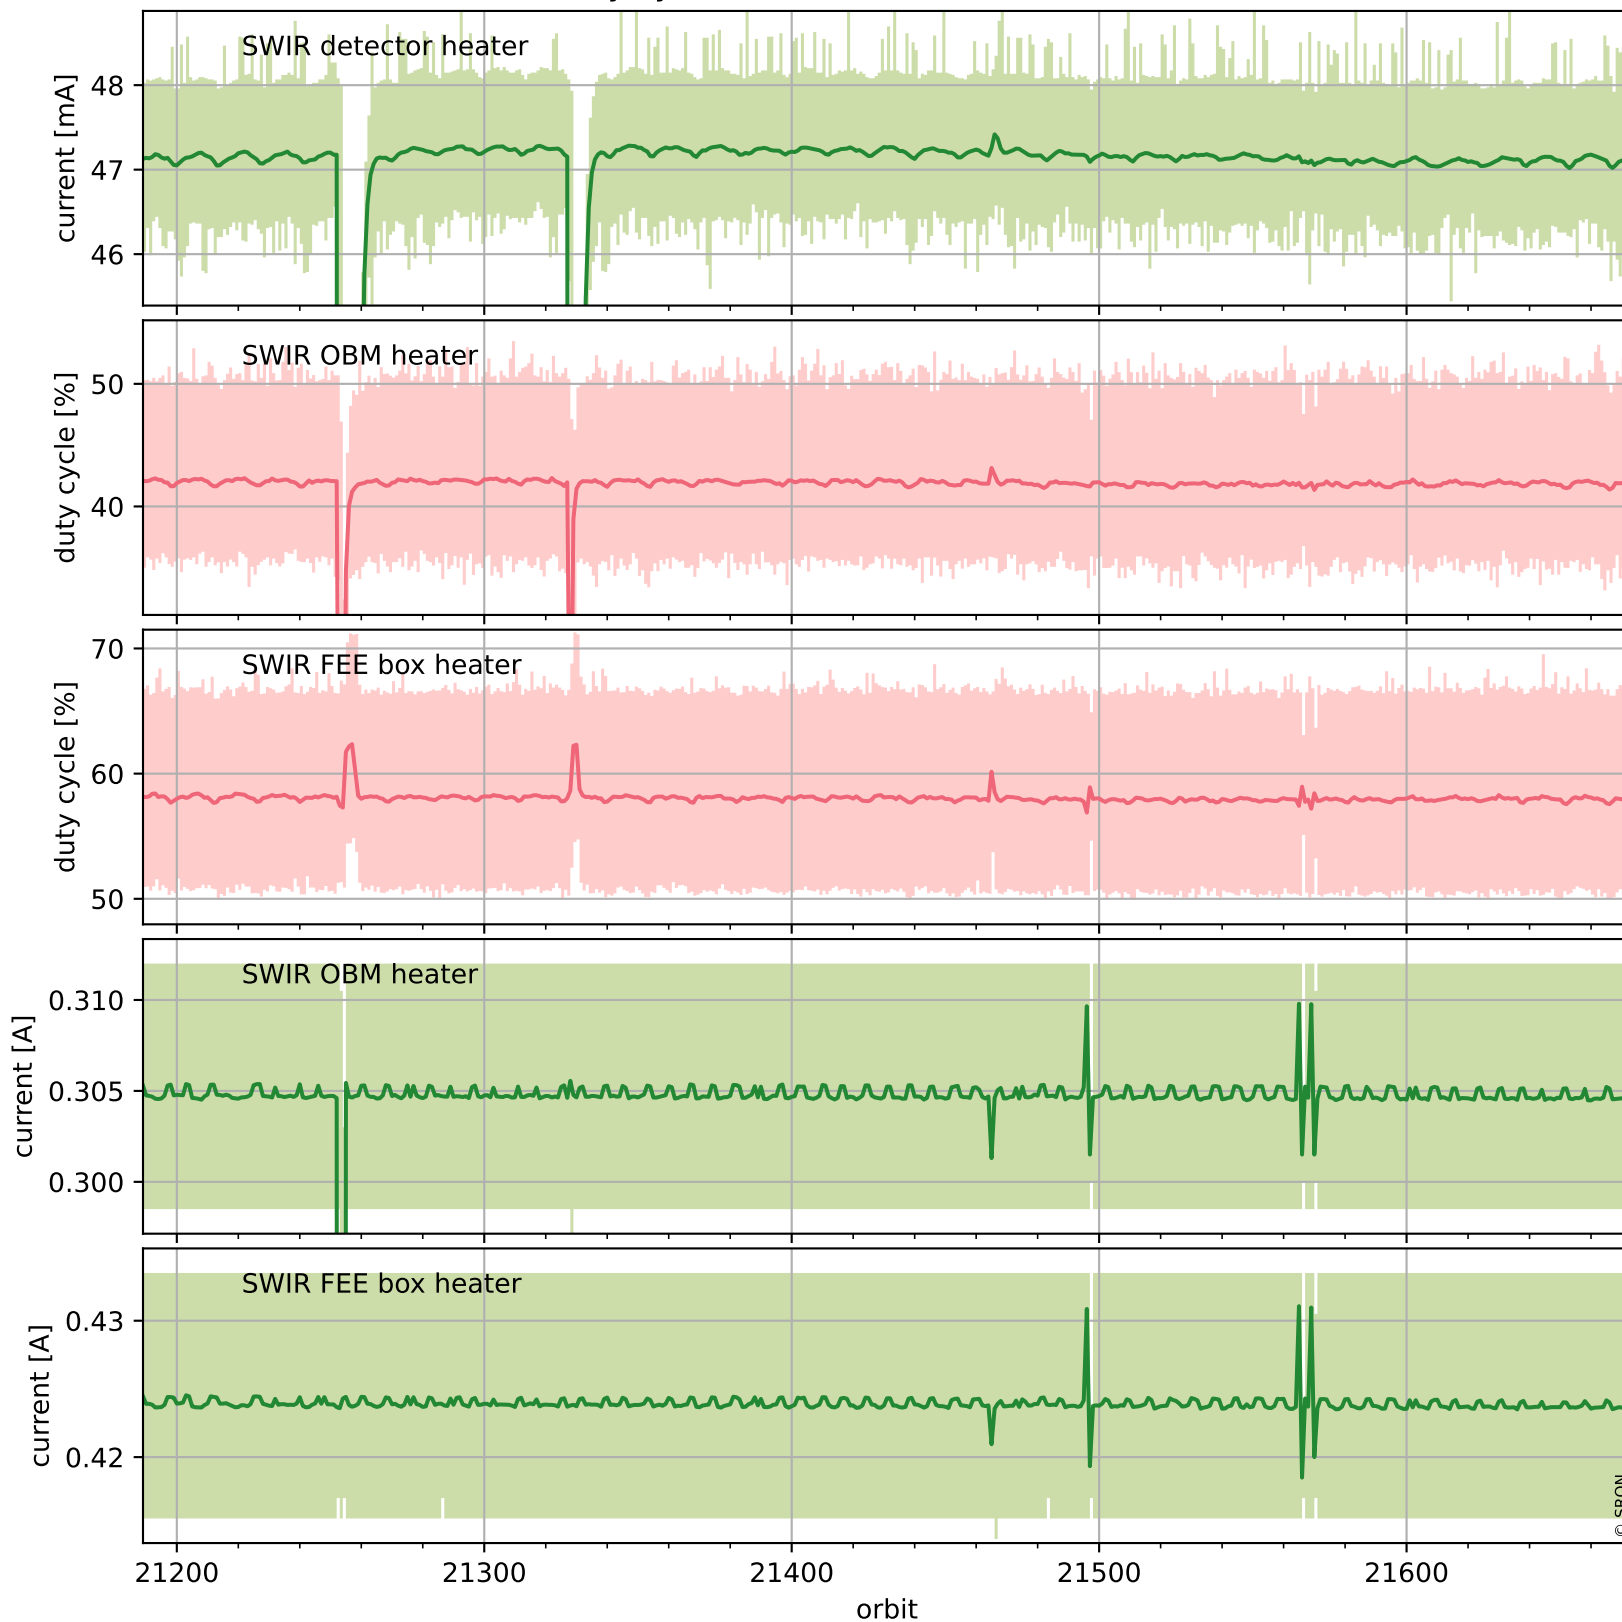

Tropomi SWIR housekeeping data

orbits : [21189, 21673]
coverage : 2021-11-14 / 2021-12-19
created : 2023-08-21T09:21:16

Current and duty cycle of 3 heaters relevant for SWIR (last month)