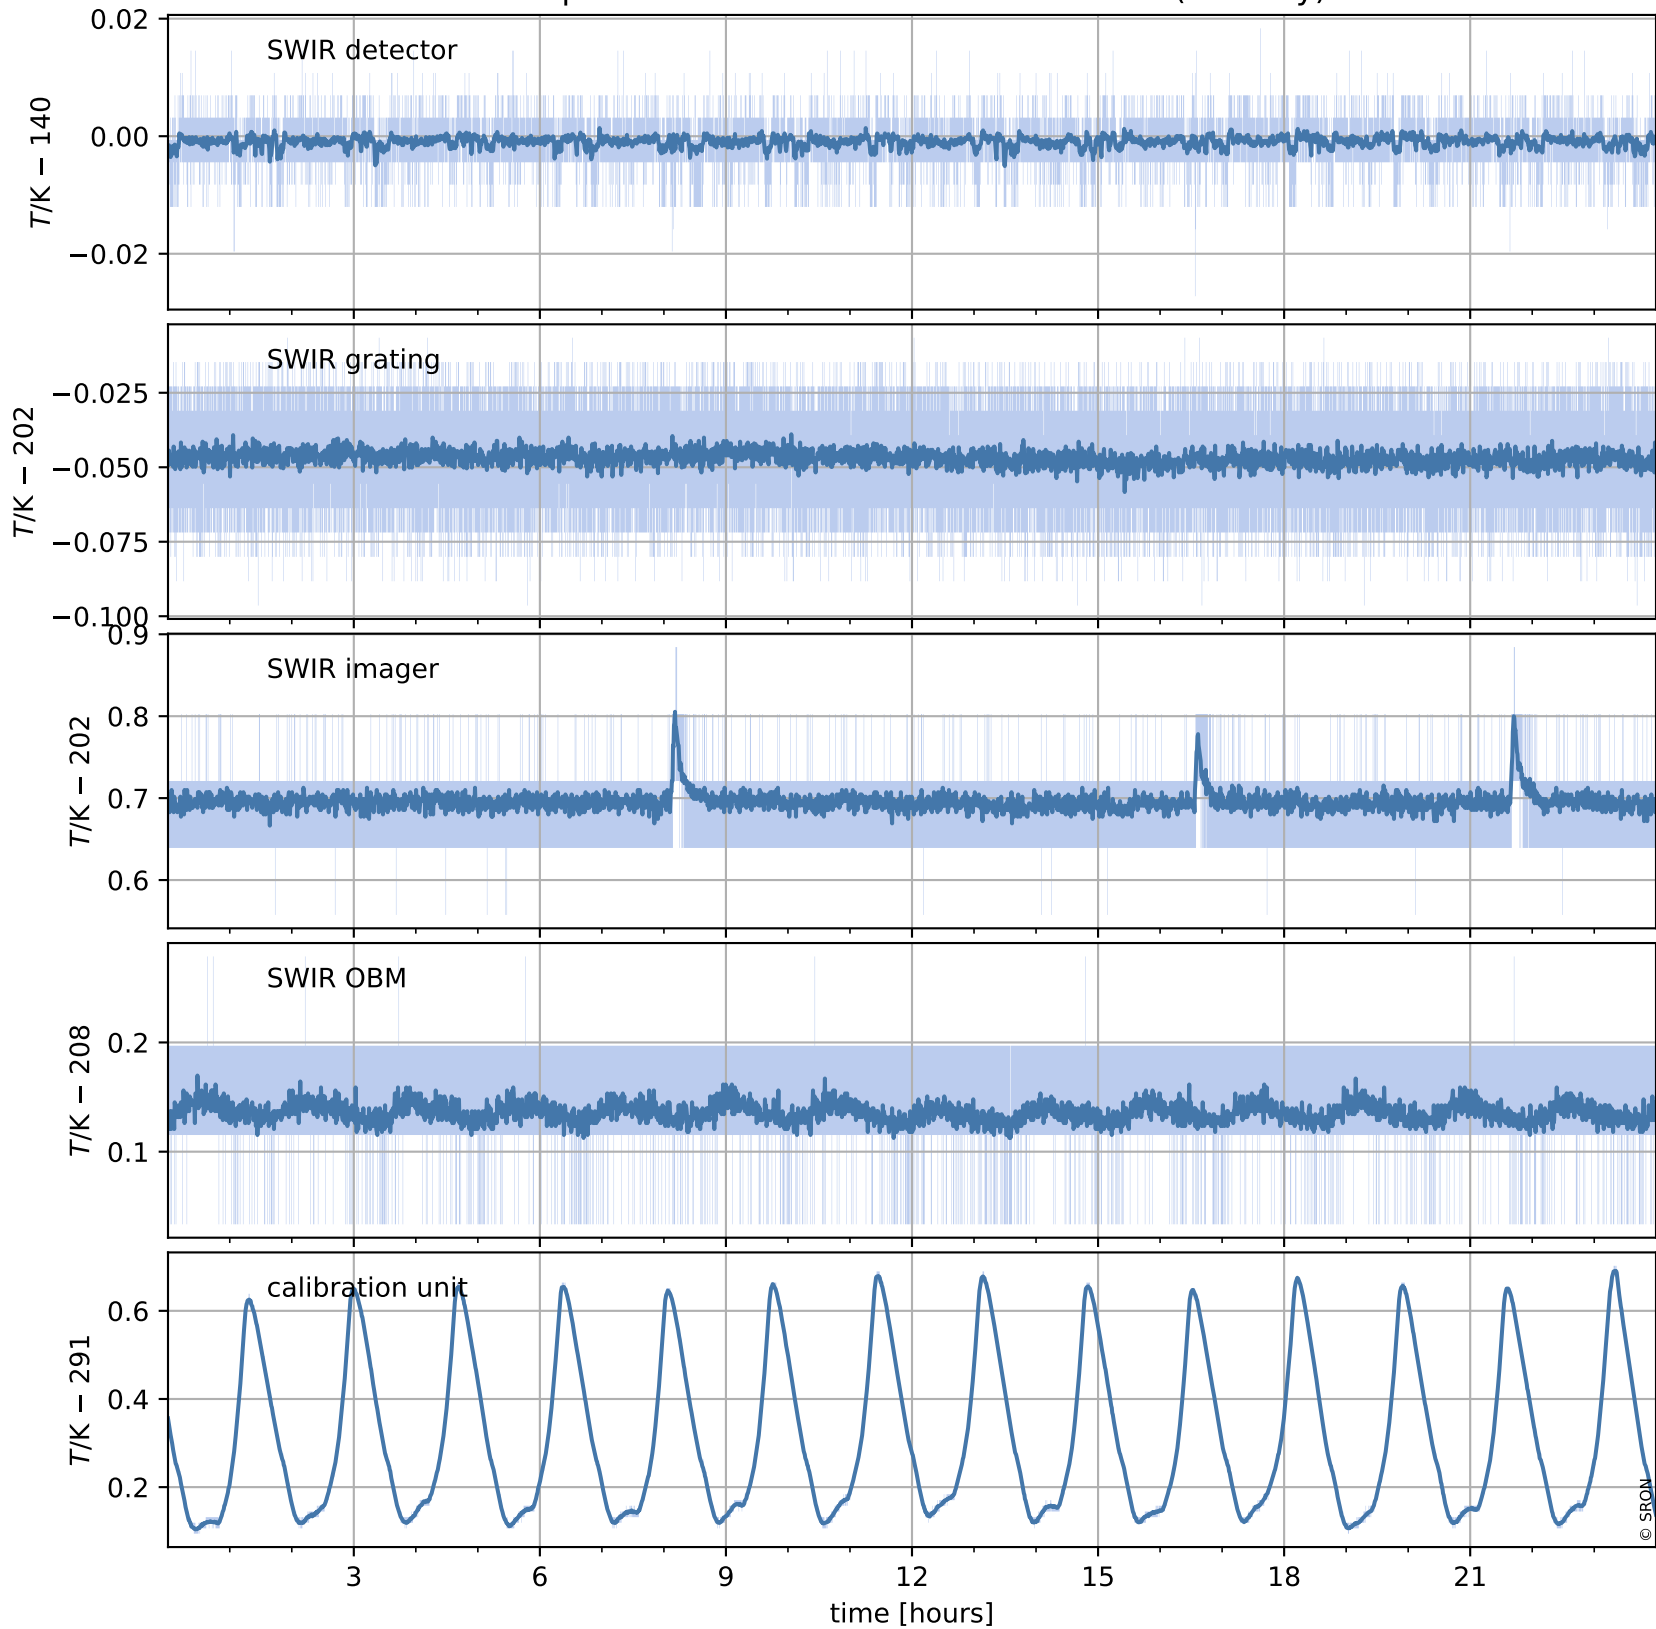

# Tropomi SWIR housekeeping data

orbits : [21674, 21687]  
coverage : 2021-12-19 / 2021-12-20  
created : 2023-08-21T09:21:17

## Temperature of sensors relevant for SWIR (one day)

## Temperature of sensors relevant for SWIR (last month)