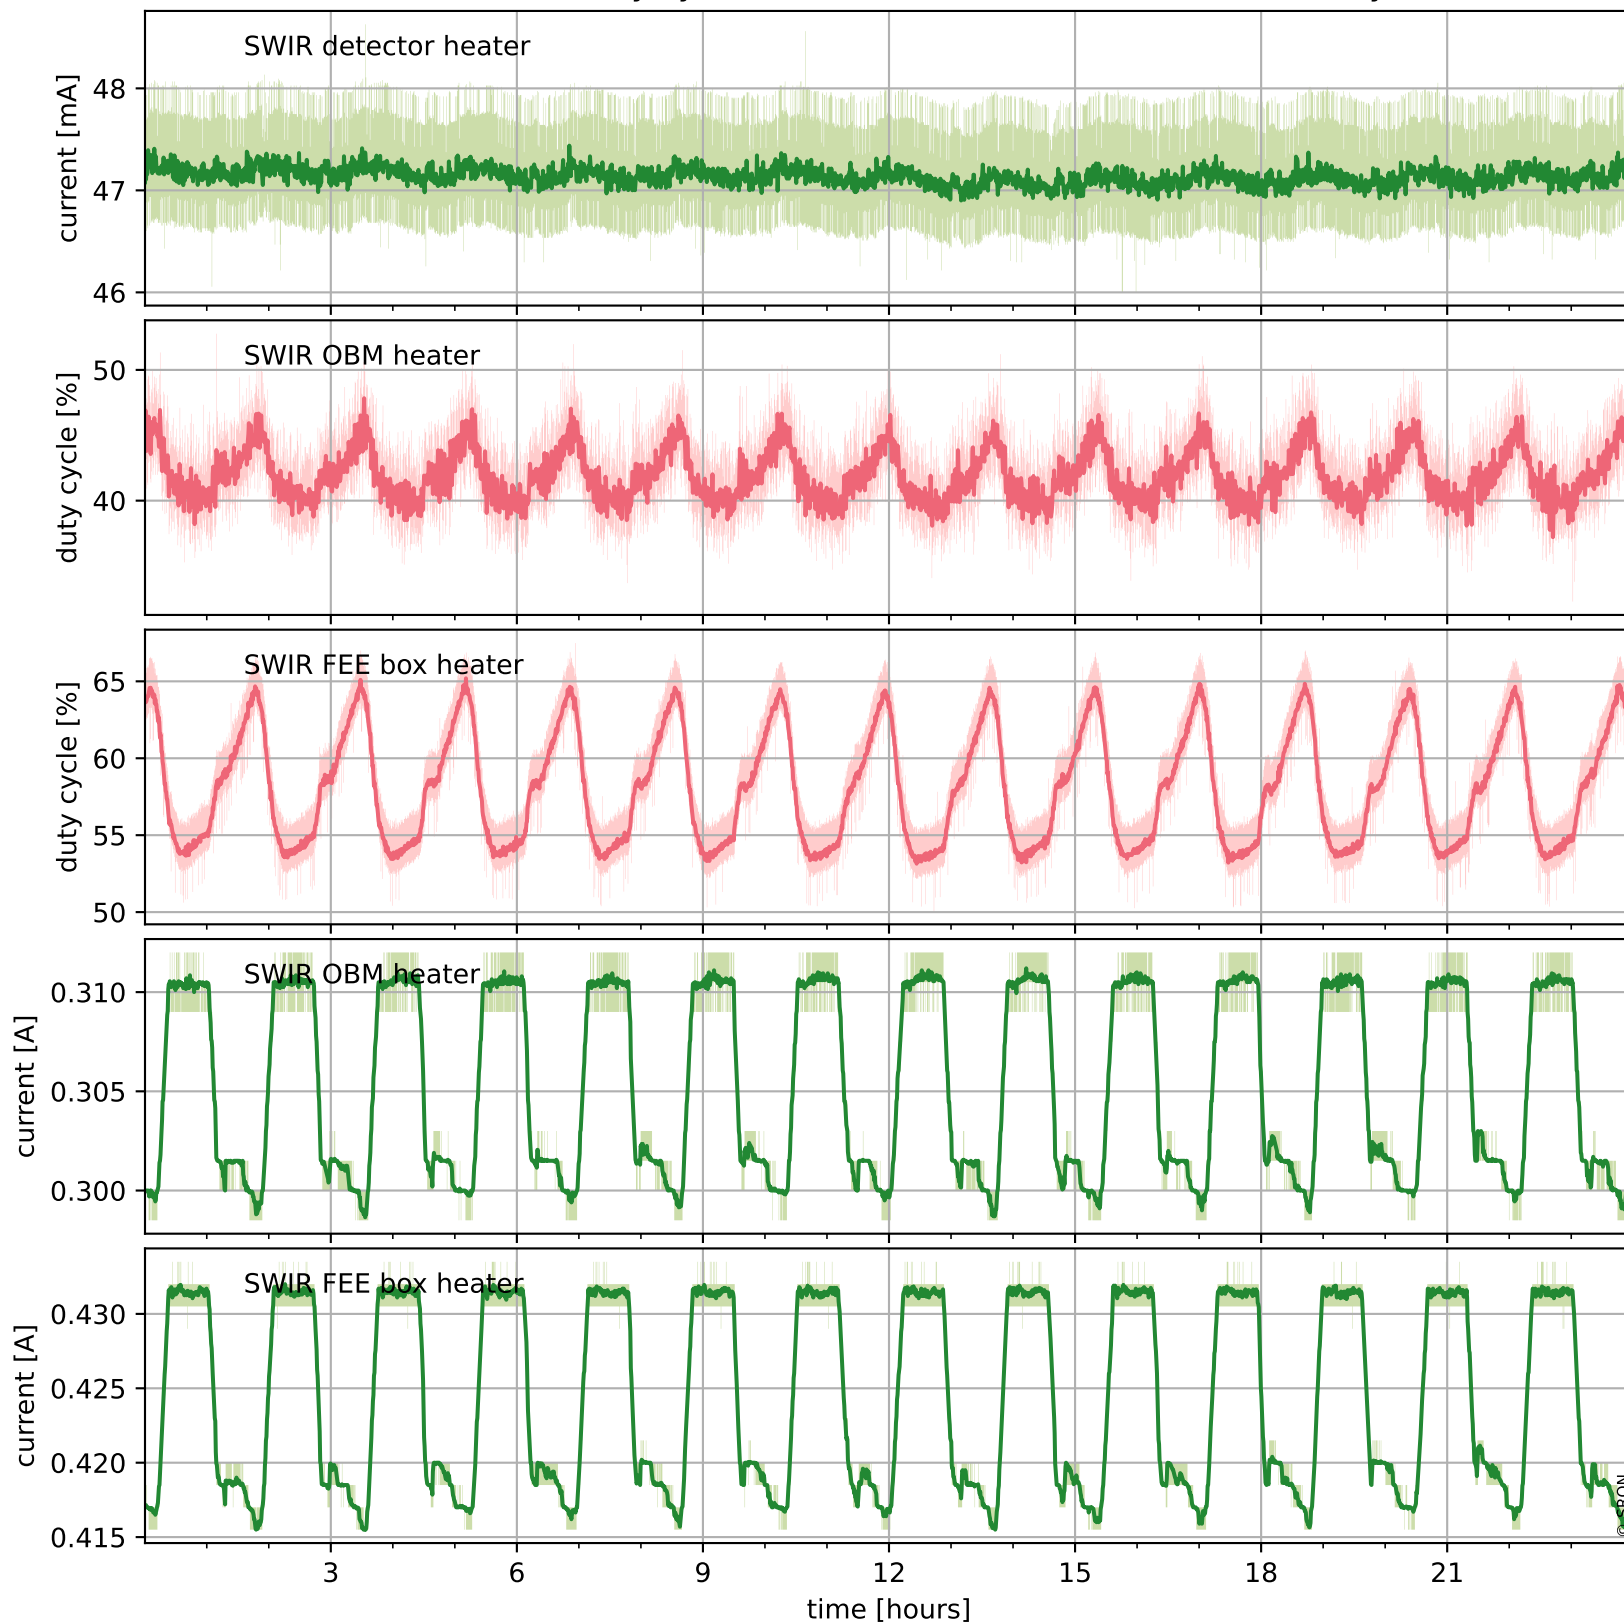

Tropomi SWIR housekeeping data

orbits : [21674, 21687]
coverage : 2021-12-19 / 2021-12-20
created : 2023-08-21T09:21:18

Current and duty cycle of 3 heaters relevant for SWIR (one day)