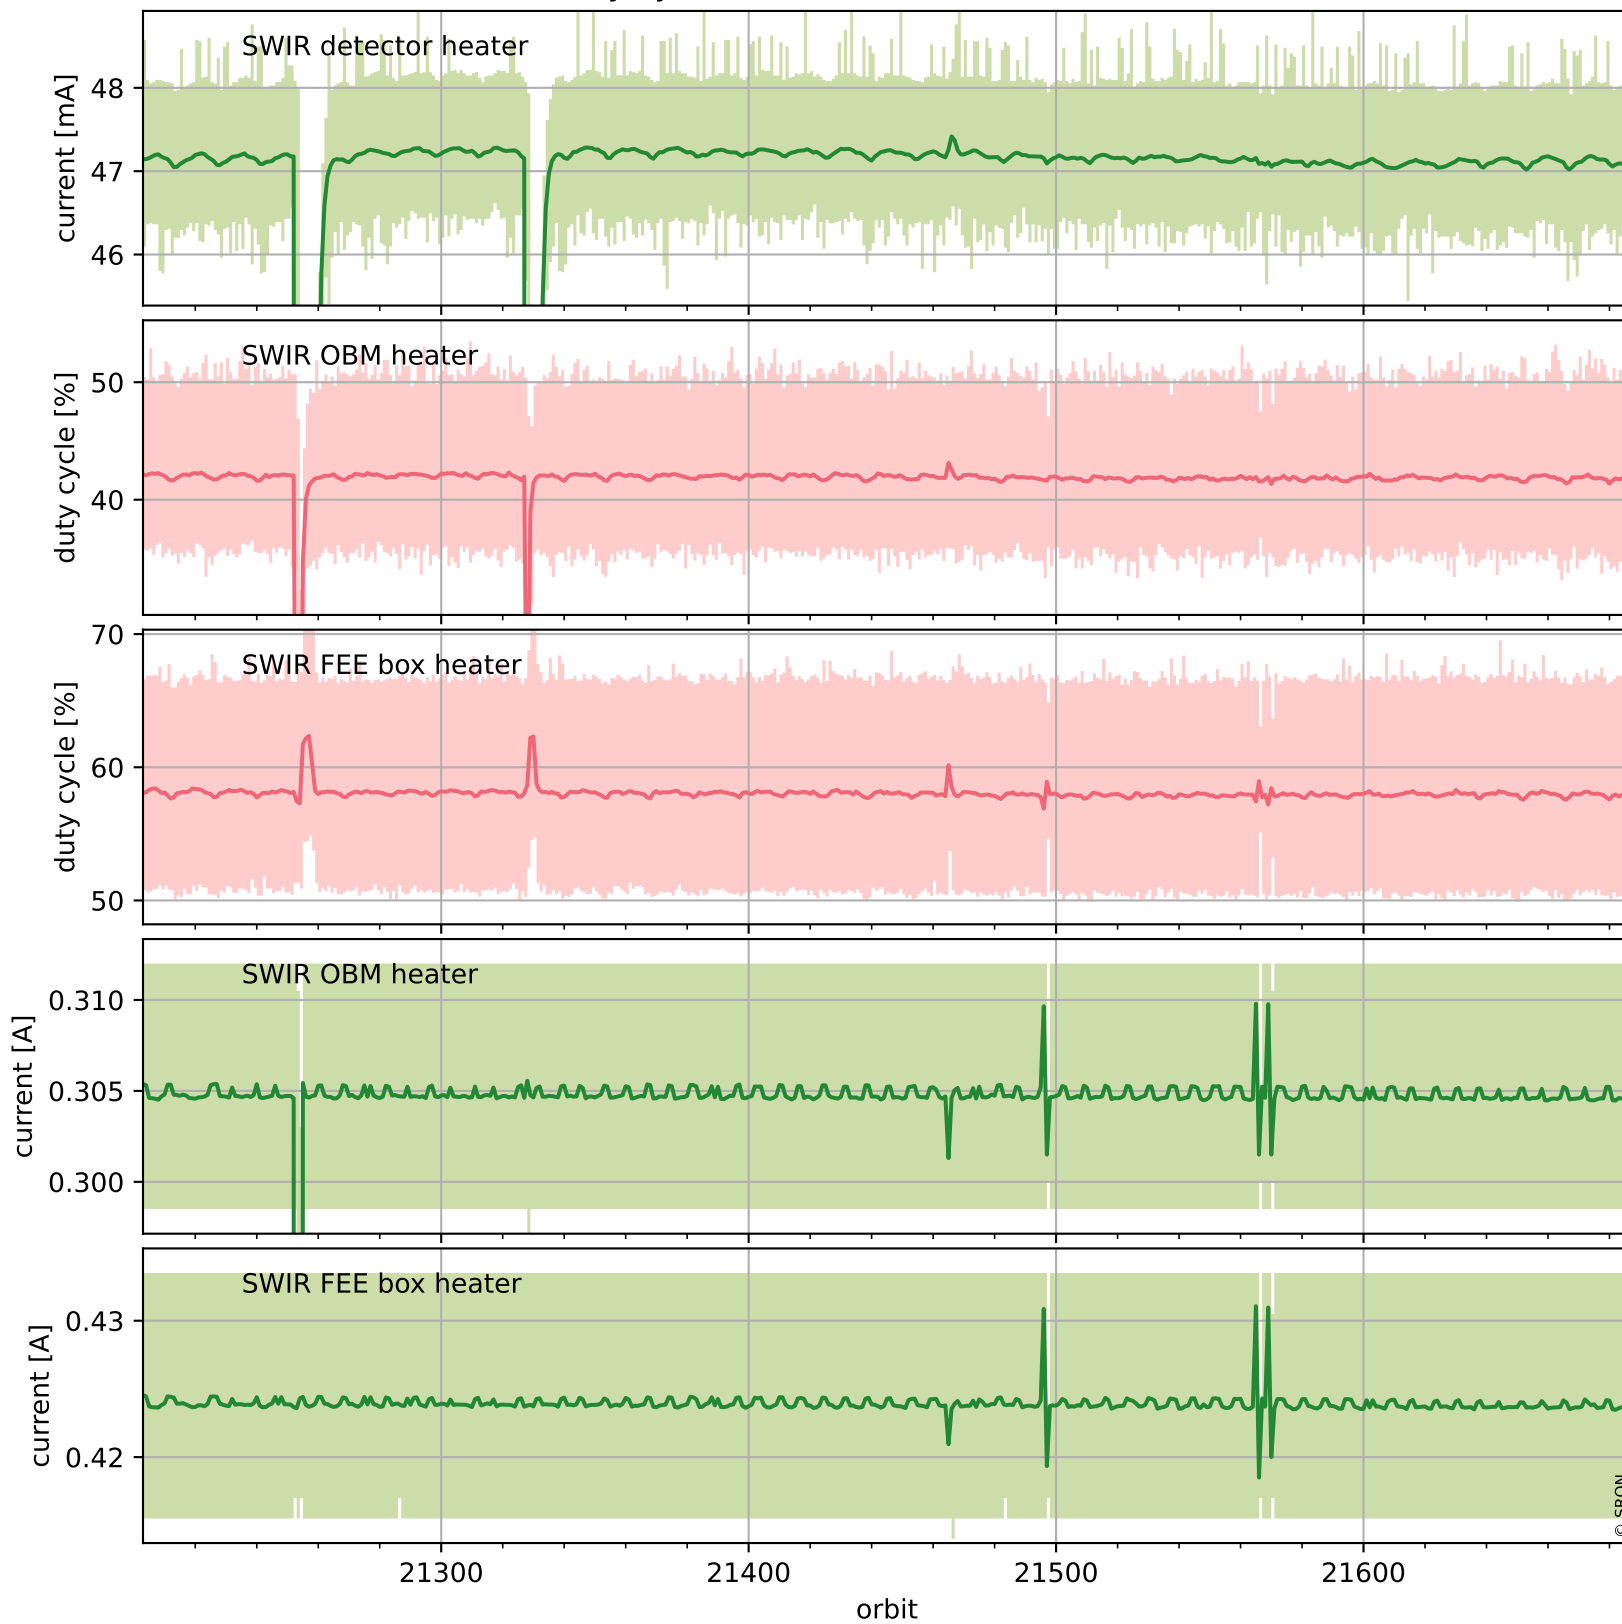

Tropomi SWIR housekeeping data

orbits : [21203, 21687]
coverage : 2021-11-15 / 2021-12-20
created : 2023-08-21T09:21:18

Current and duty cycle of 3 heaters relevant for SWIR (last month)