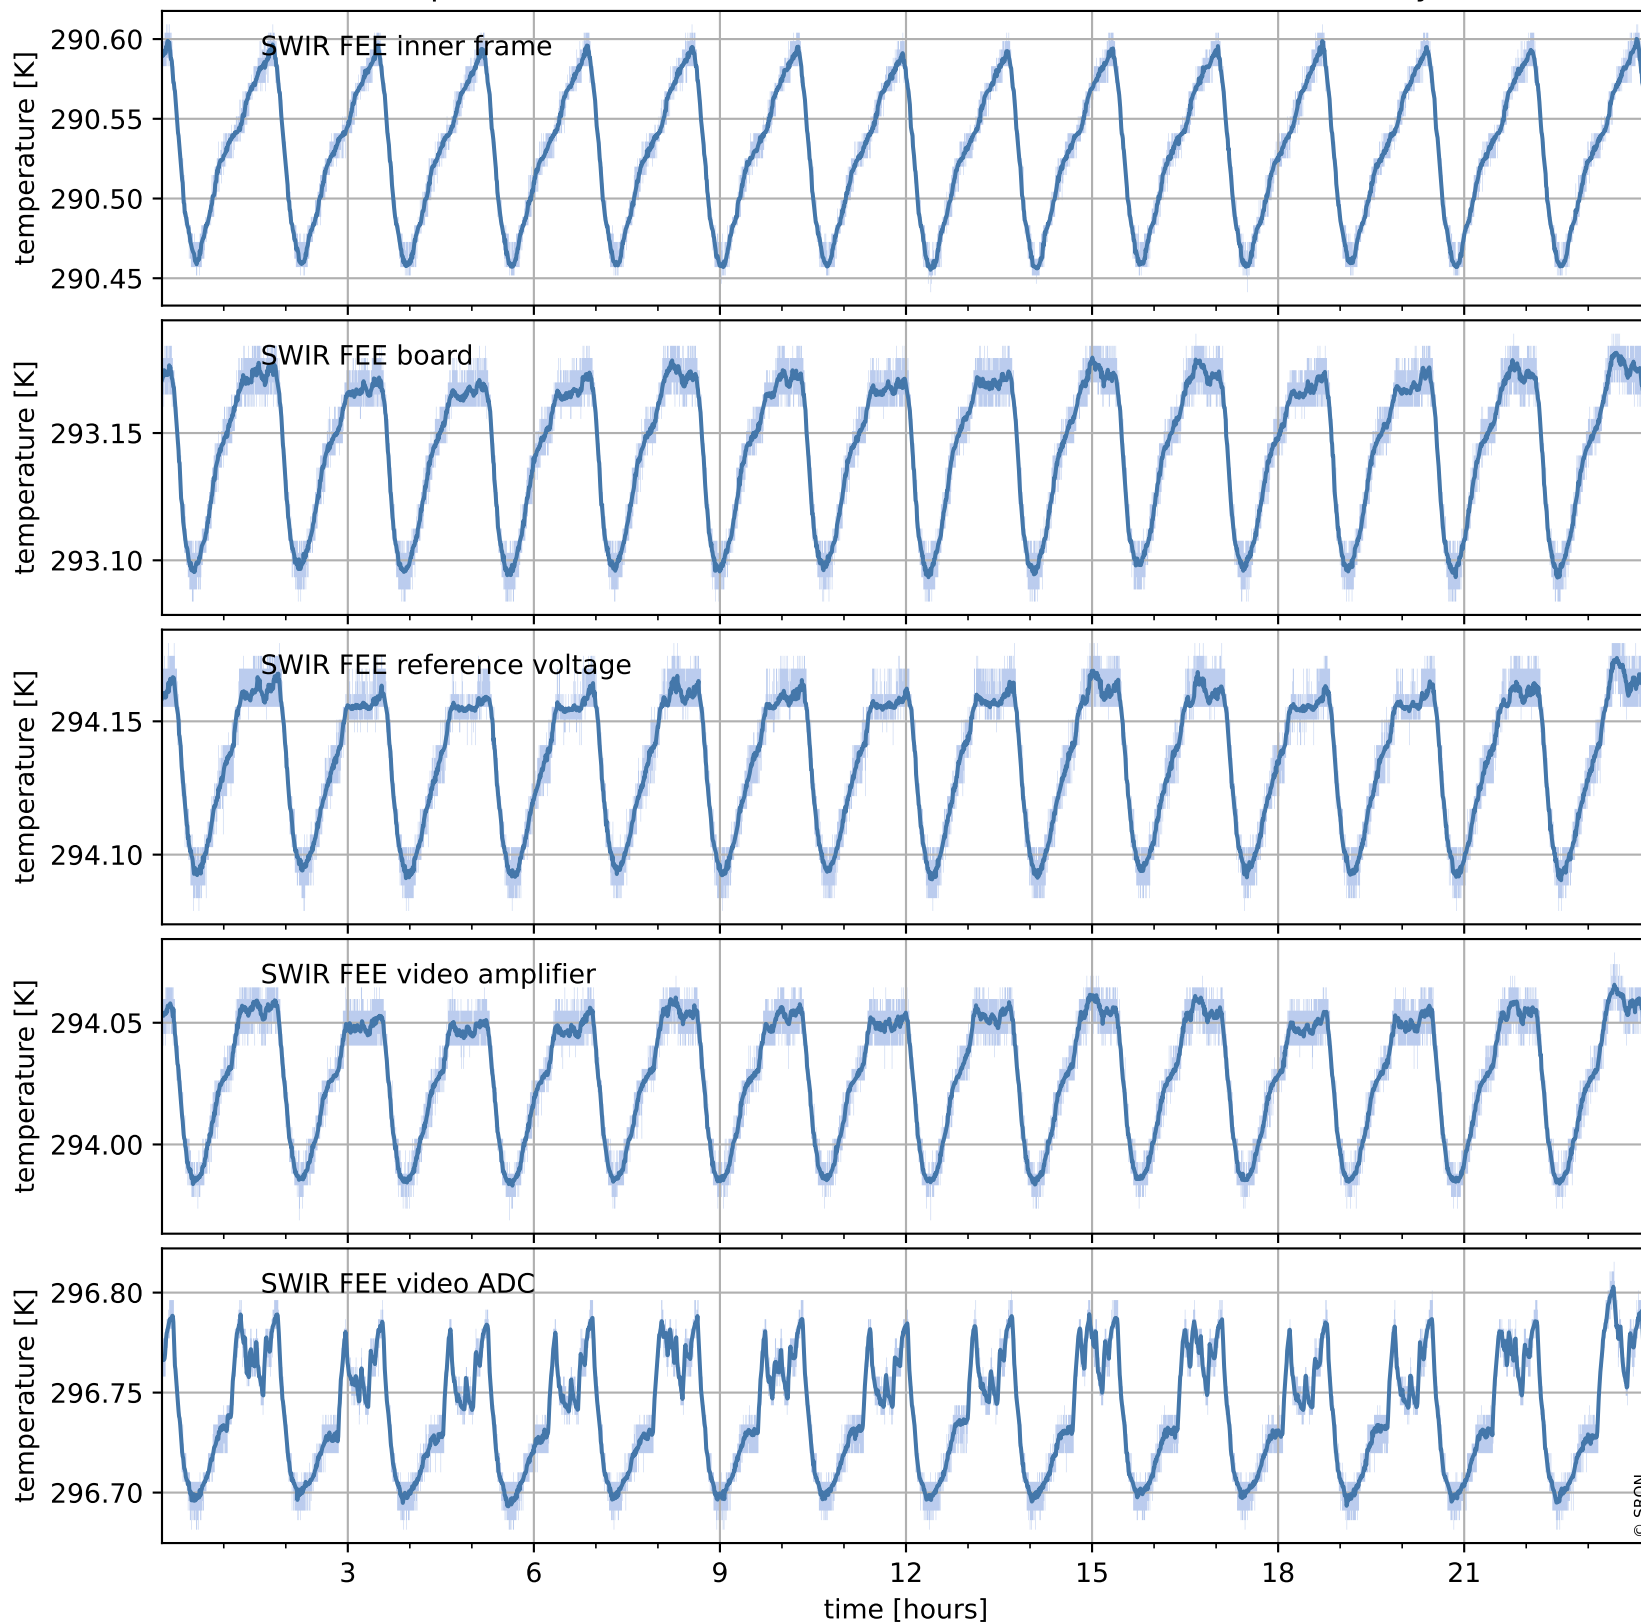

Tropomi SWIR housekeeping data

orbits : [21674, 21687]
coverage : 2021-12-19 / 2021-12-20
created : 2023-08-21T09:21:18

Temperature of sensors at the SWIR front-end electronics (one day)