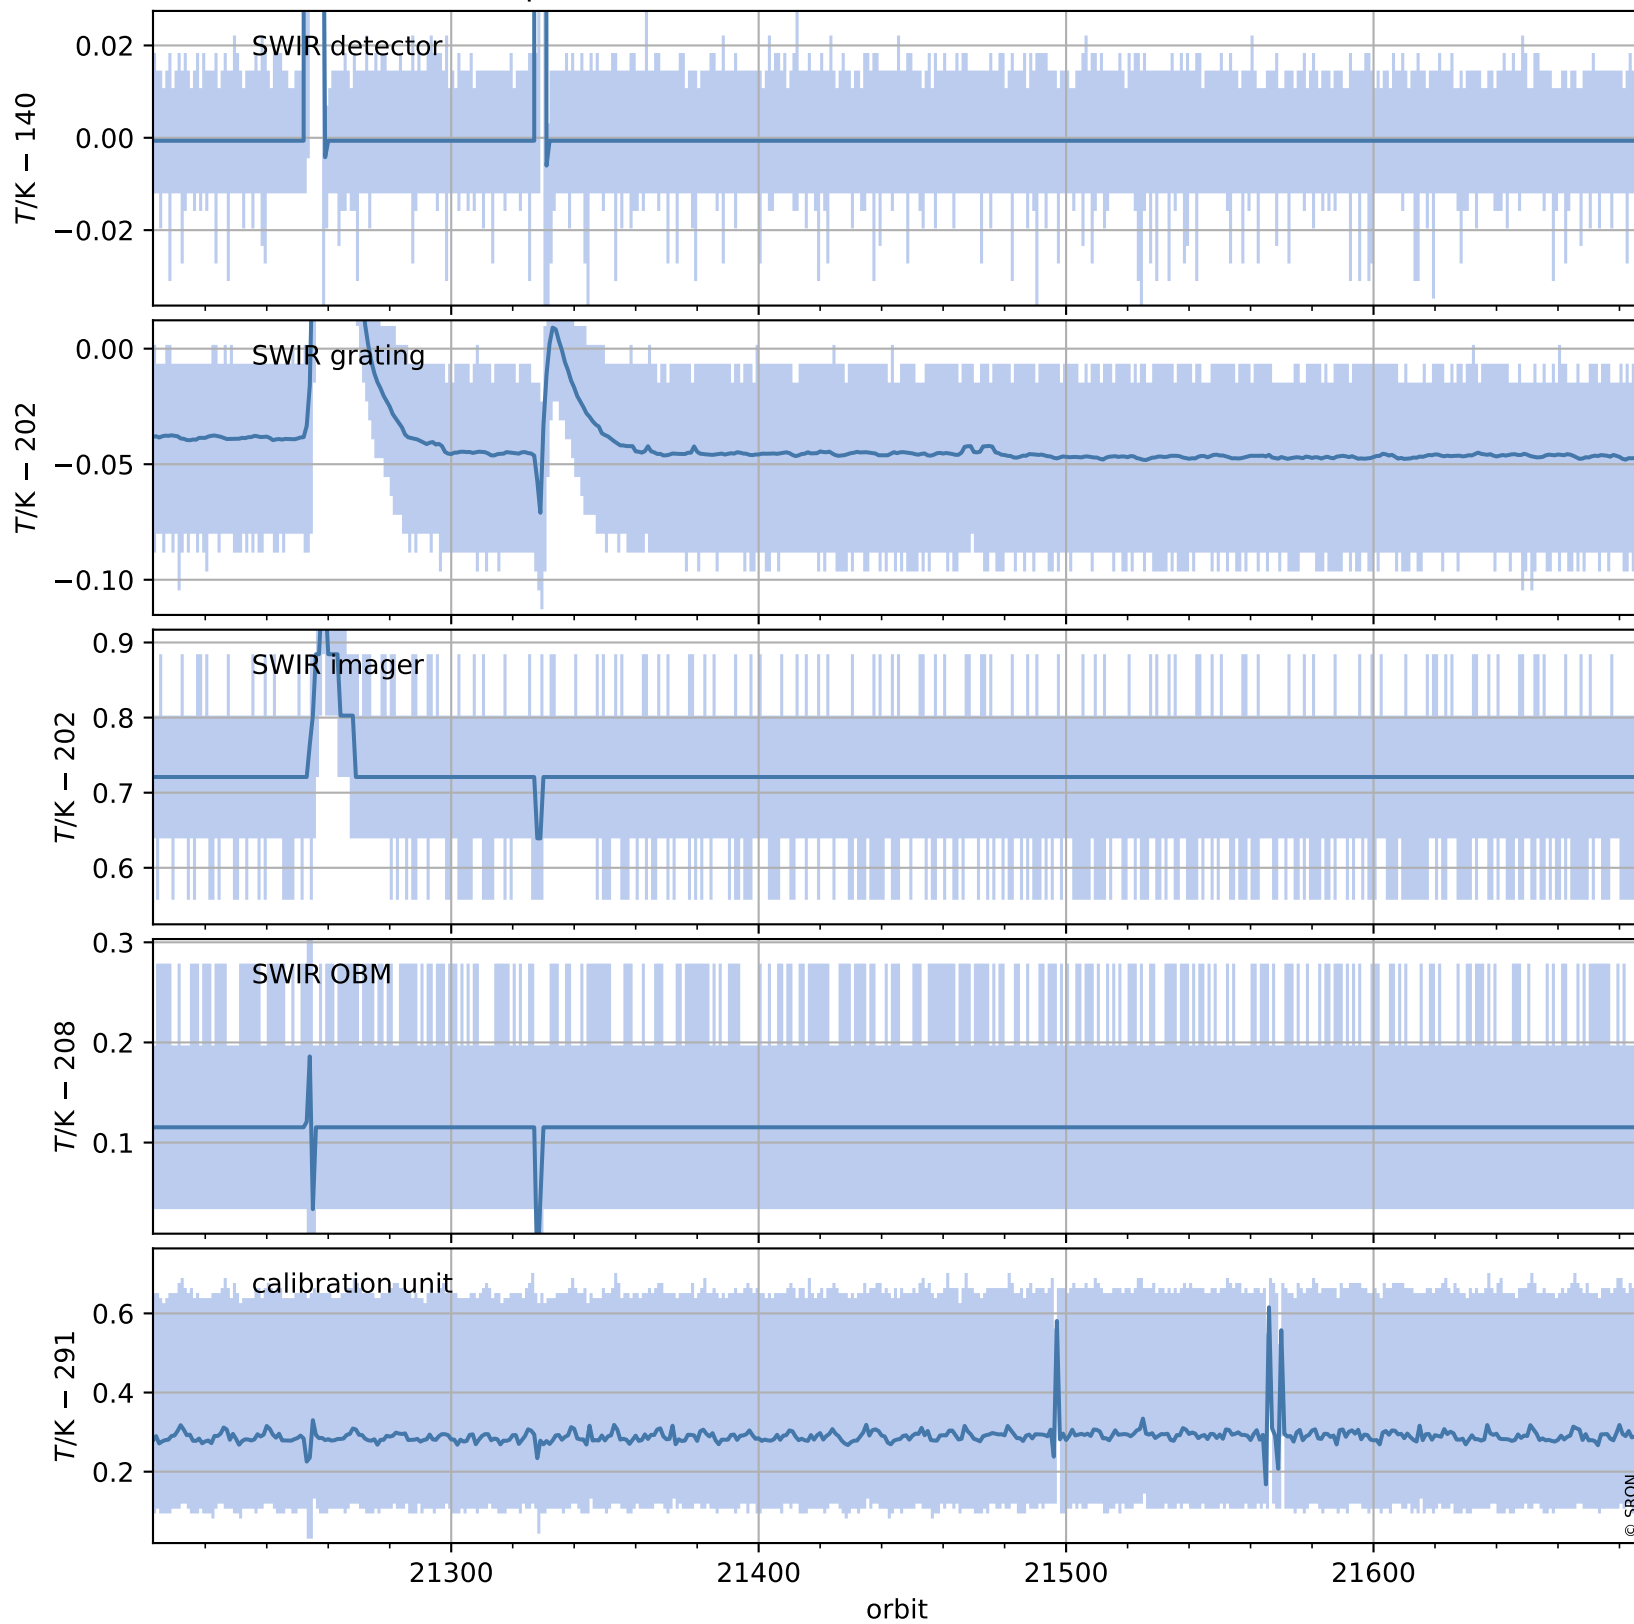

# Tropomi SWIR housekeeping data

orbits : [21674, 21687]  
coverage : 2021-12-19 / 2021-12-20  
created : 2023-08-21T09:21:17

## Temperature of sensors relevant for SWIR (one day)

# Tropomi SWIR housekeeping data

orbits : [21203, 21687]  
coverage : 2021-11-15 / 2021-12-20  
created : 2023-08-21T09:21:17

## Temperature of sensors relevant for SWIR (last month)