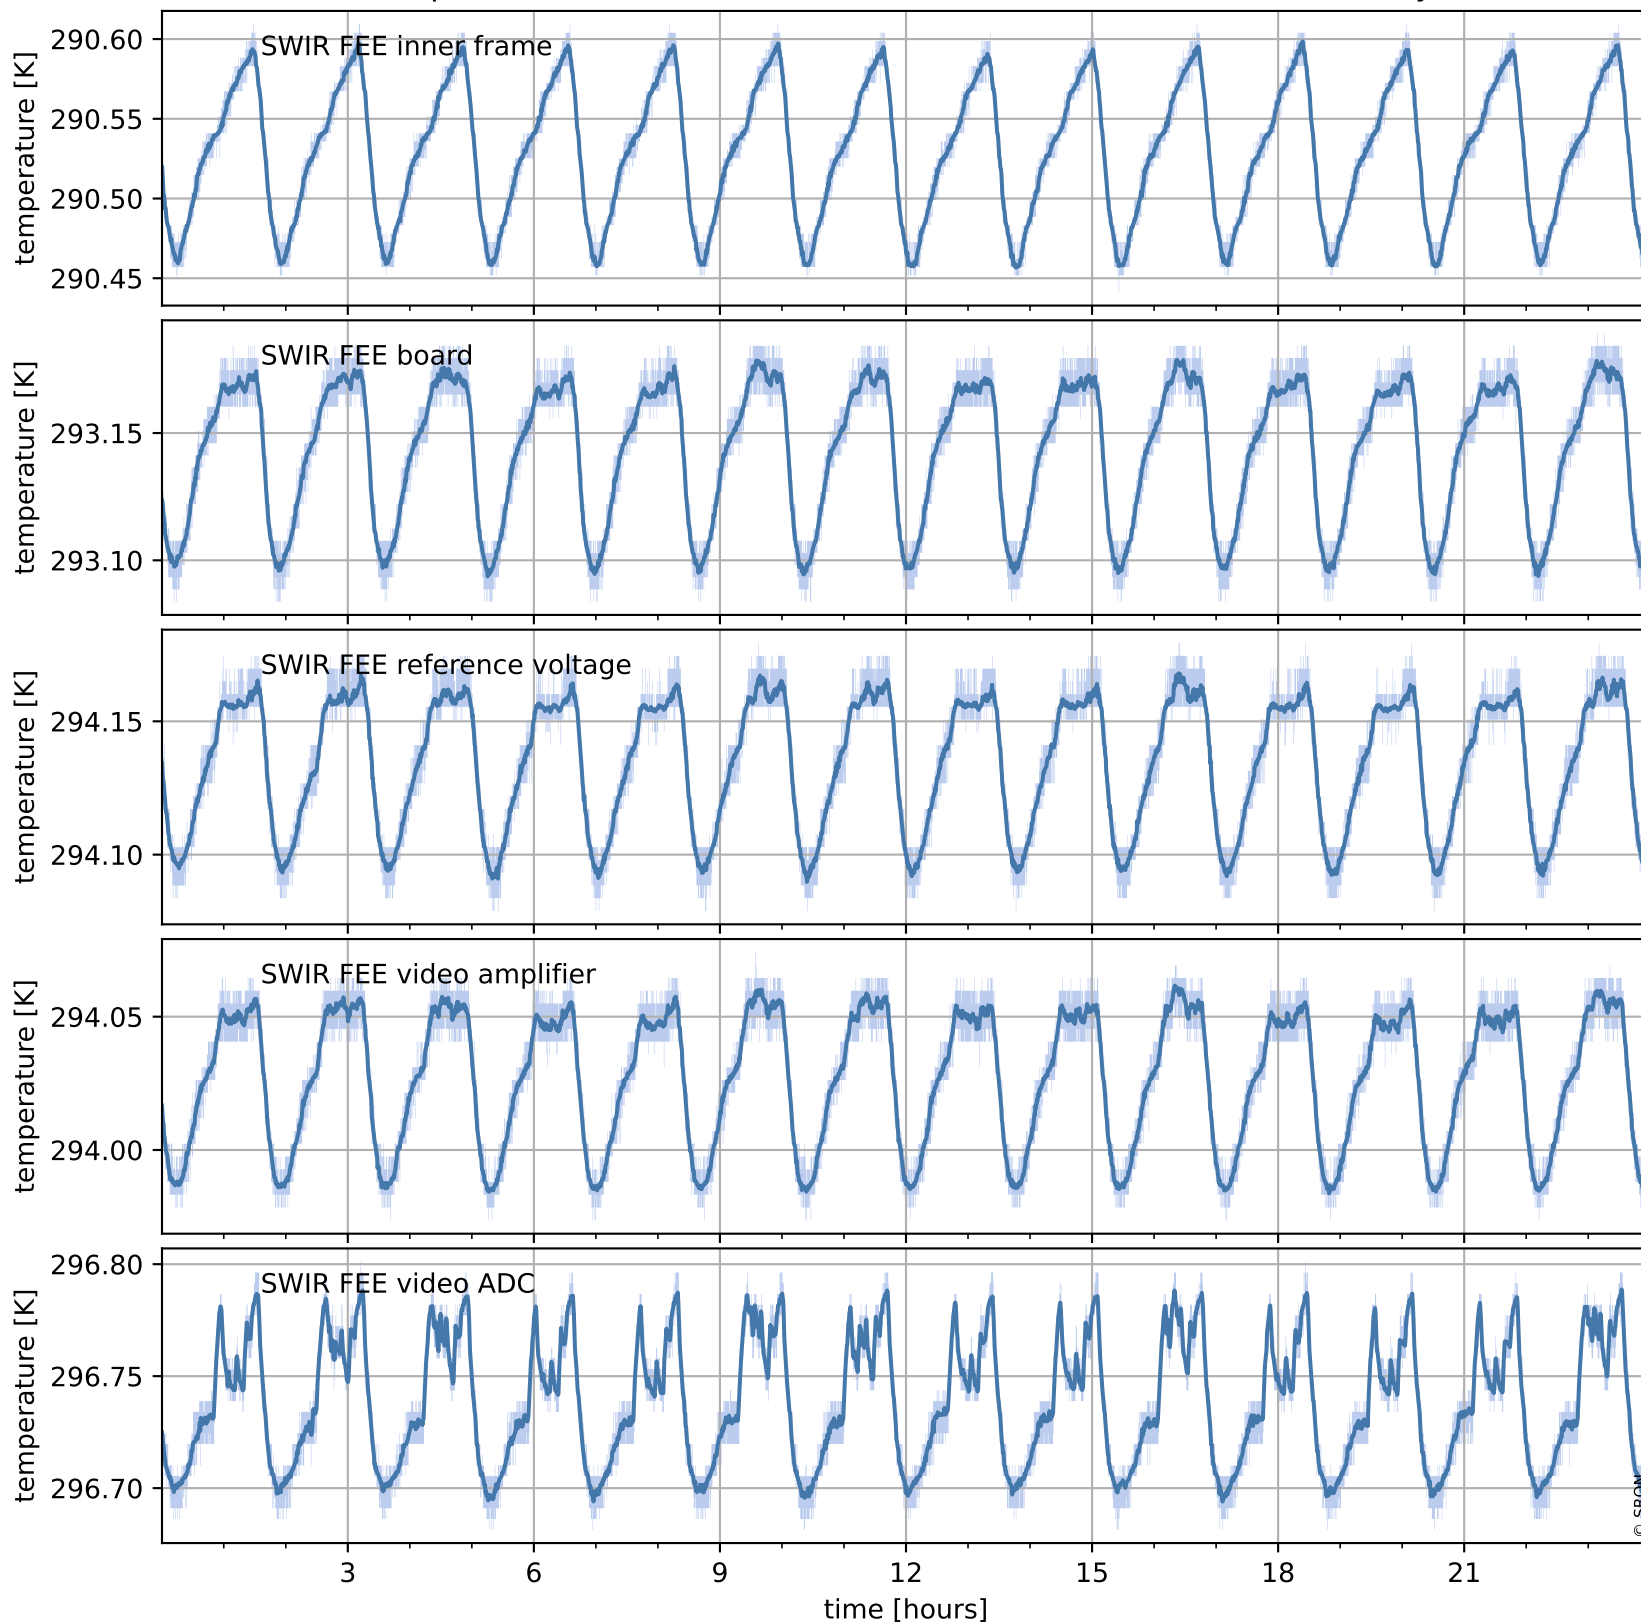

Tropomi SWIR housekeeping data

orbits : [21688, 21701]
coverage : 2021-12-20 / 2021-12-21
created : 2023-08-21T09:21:21

Temperature of sensors at the SWIR front-end electronics (one day)