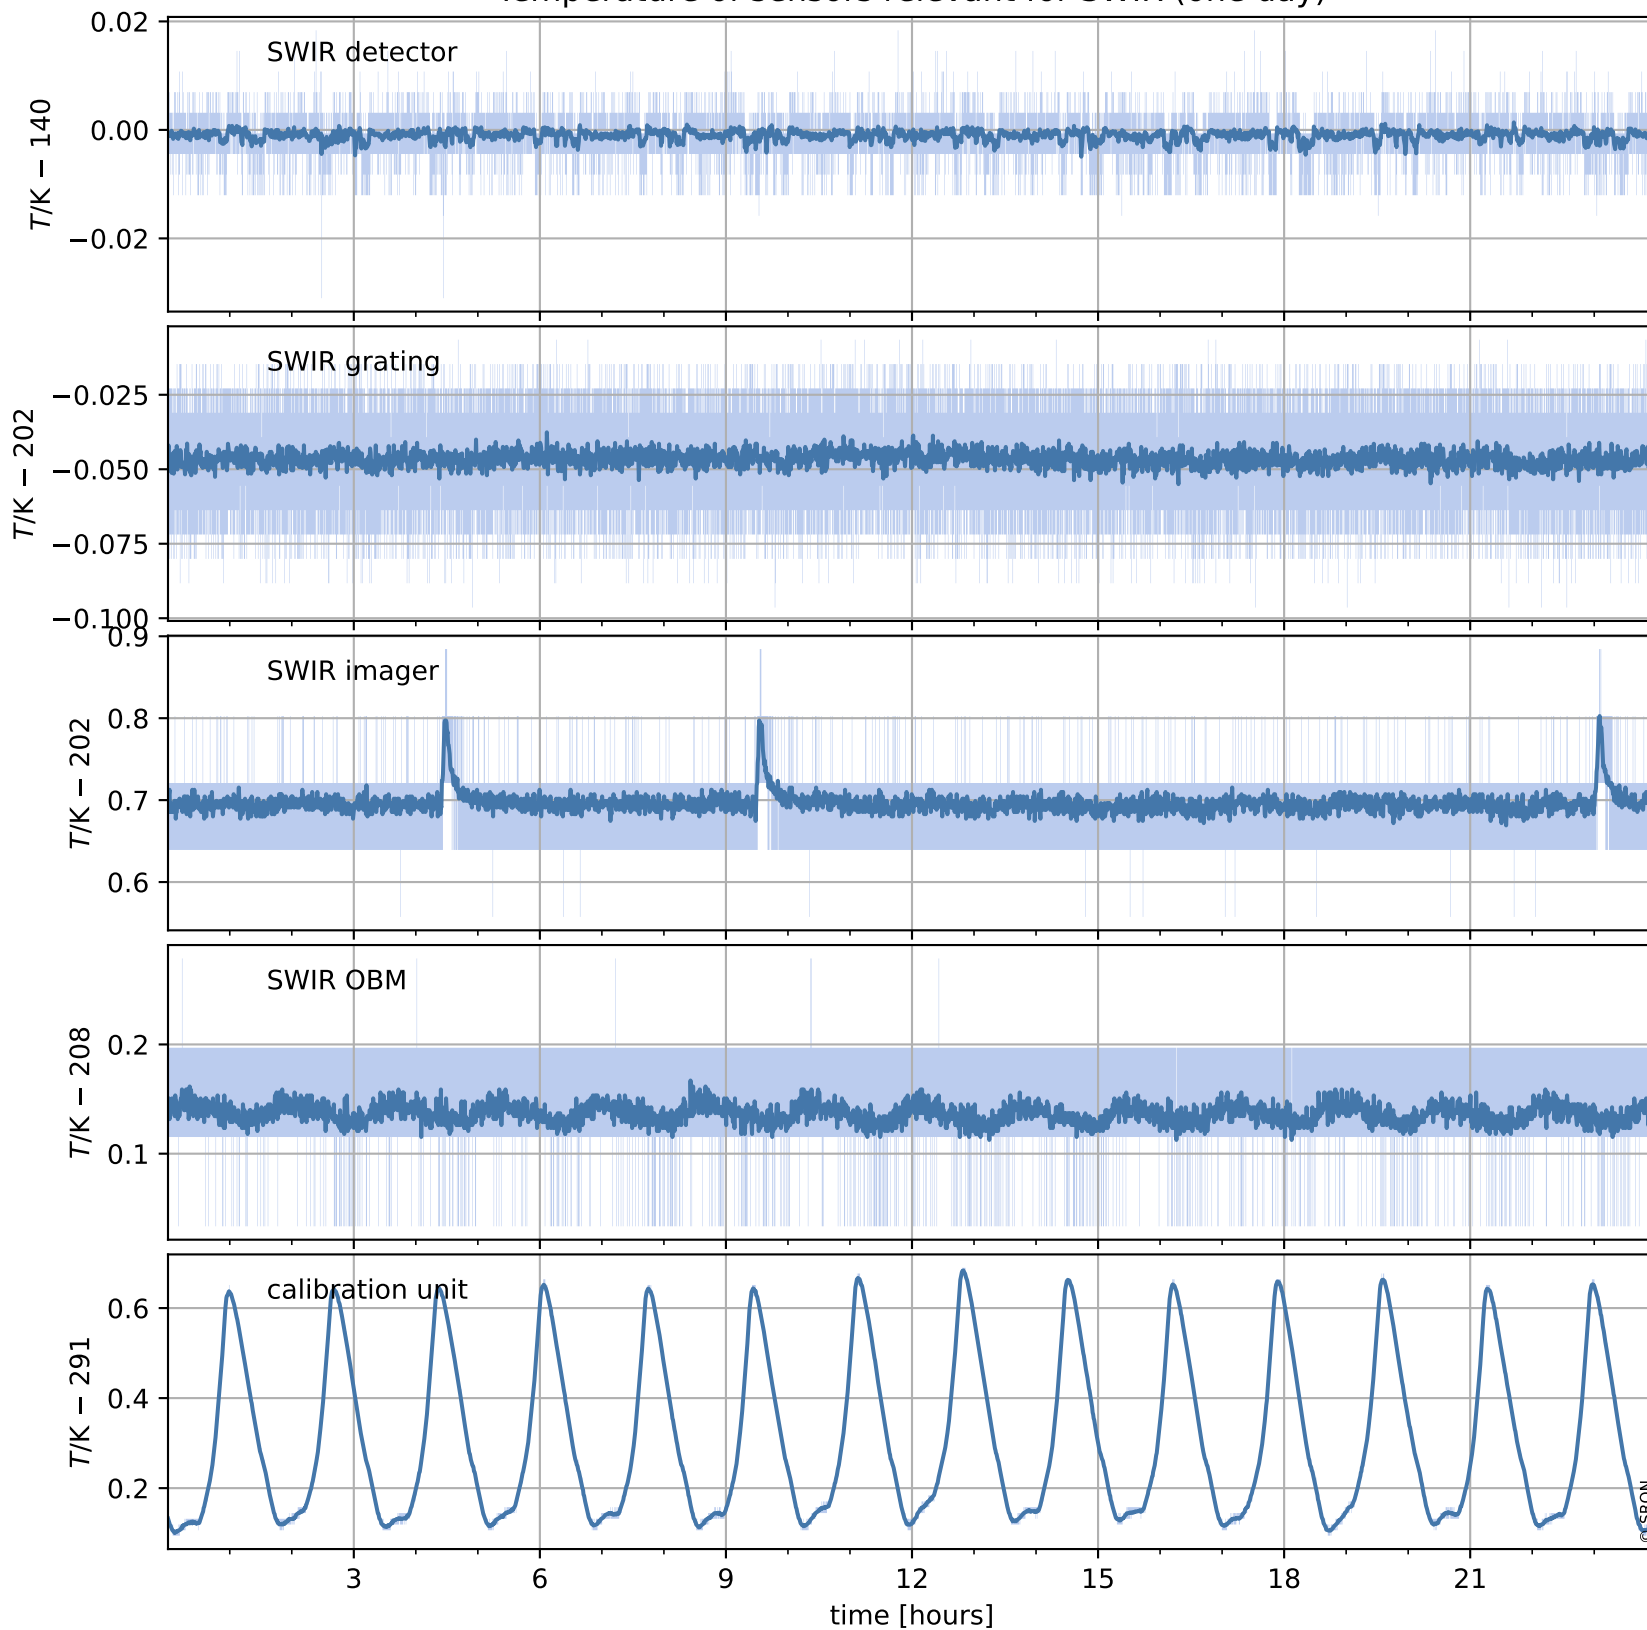

# Tropomi SWIR housekeeping data

orbits : [21688, 21701]  
coverage : 2021-12-20 / 2021-12-21  
created : 2023-08-21T09:21:19

## Temperature of sensors relevant for SWIR (one day)

## Temperature of sensors relevant for SWIR (last month)