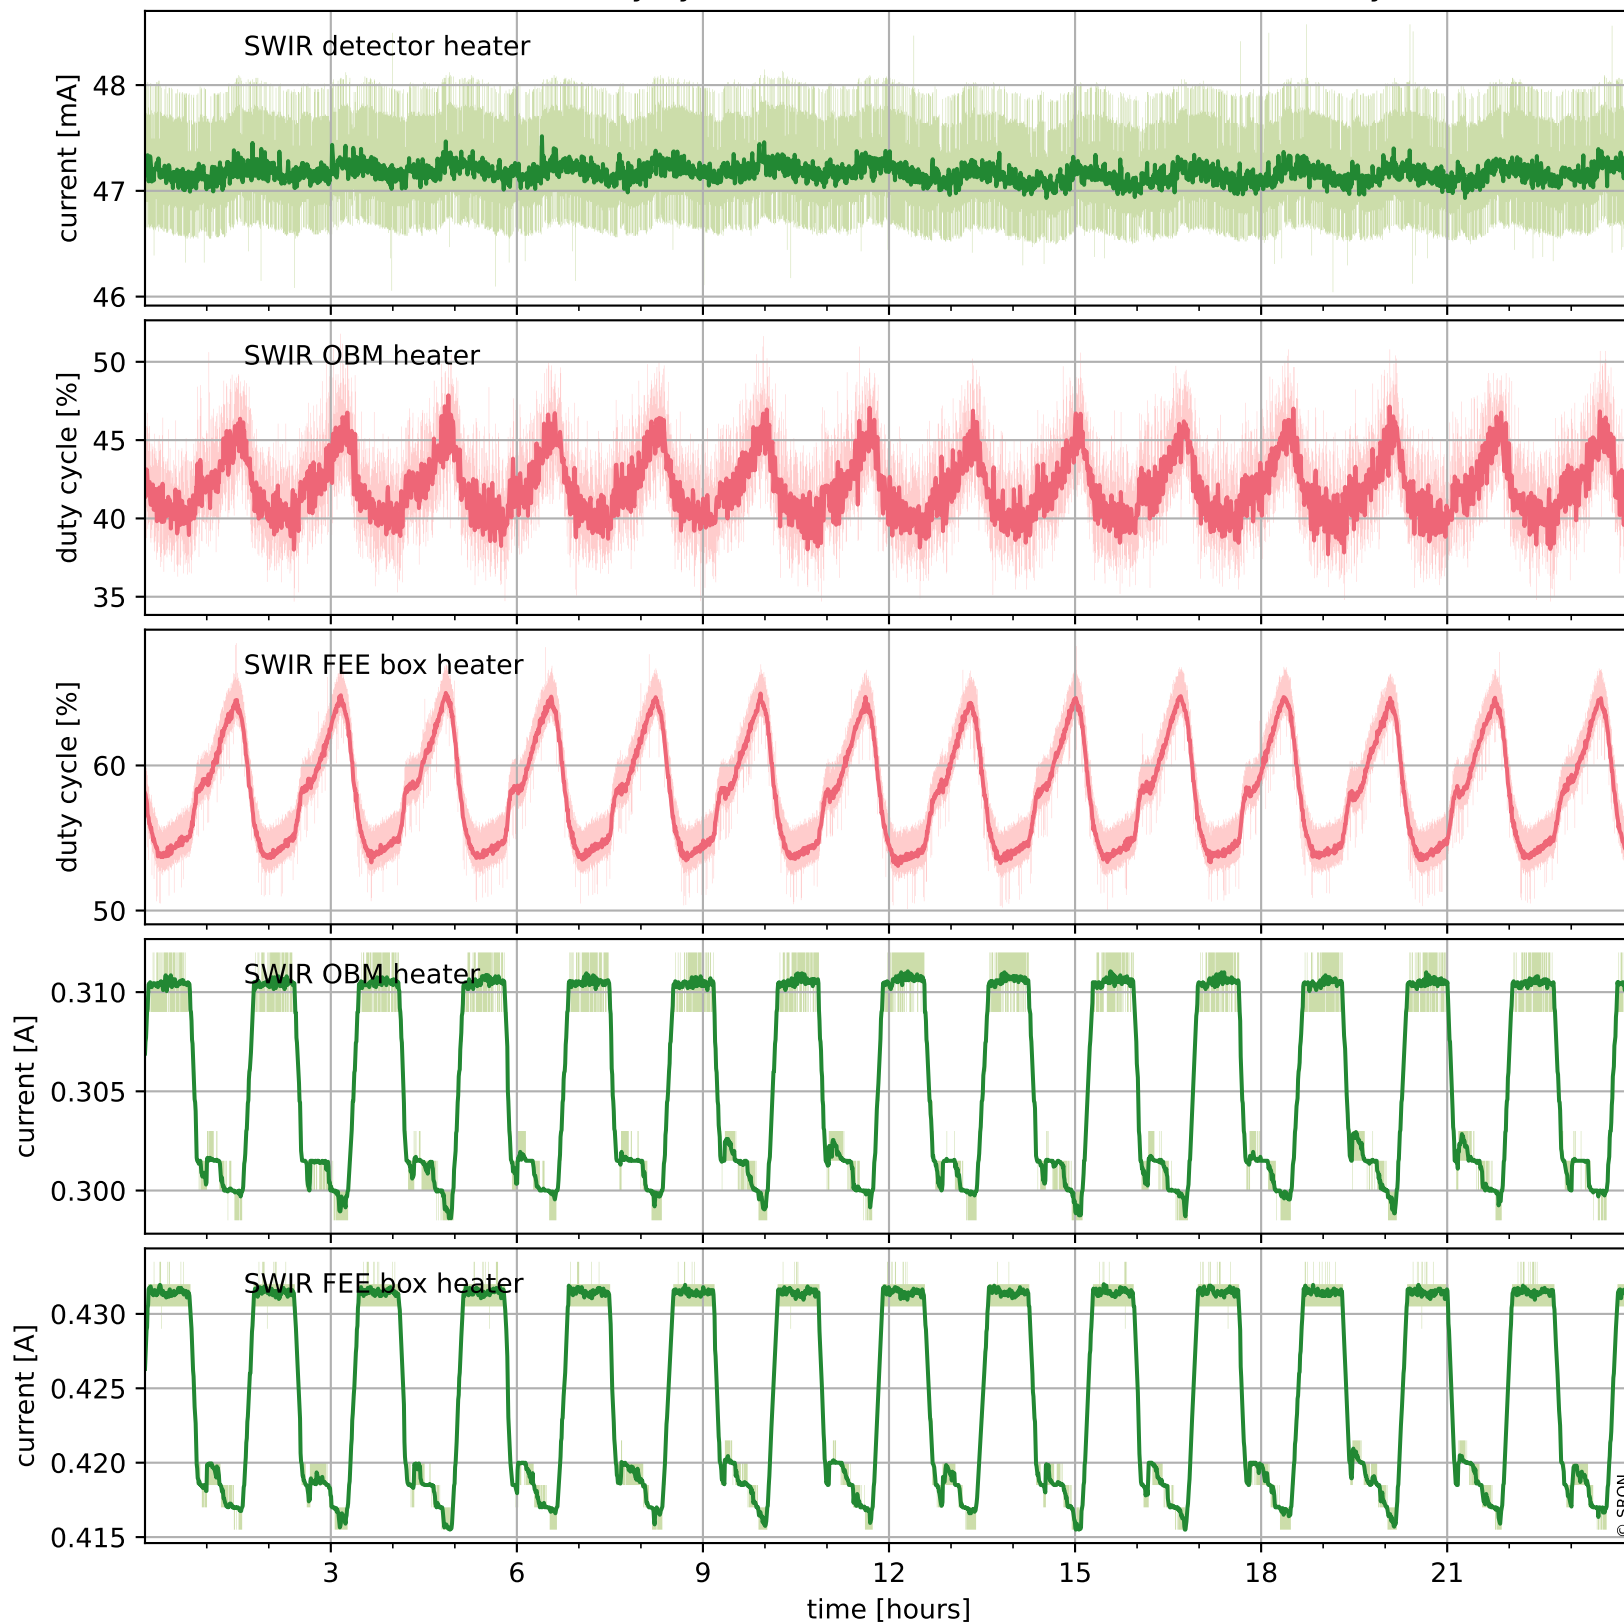

Tropomi SWIR housekeeping data

orbits : [21688, 21701]
coverage : 2021-12-20 / 2021-12-21
created : 2023-08-21T09:21:20

Current and duty cycle of 3 heaters relevant for SWIR (one day)