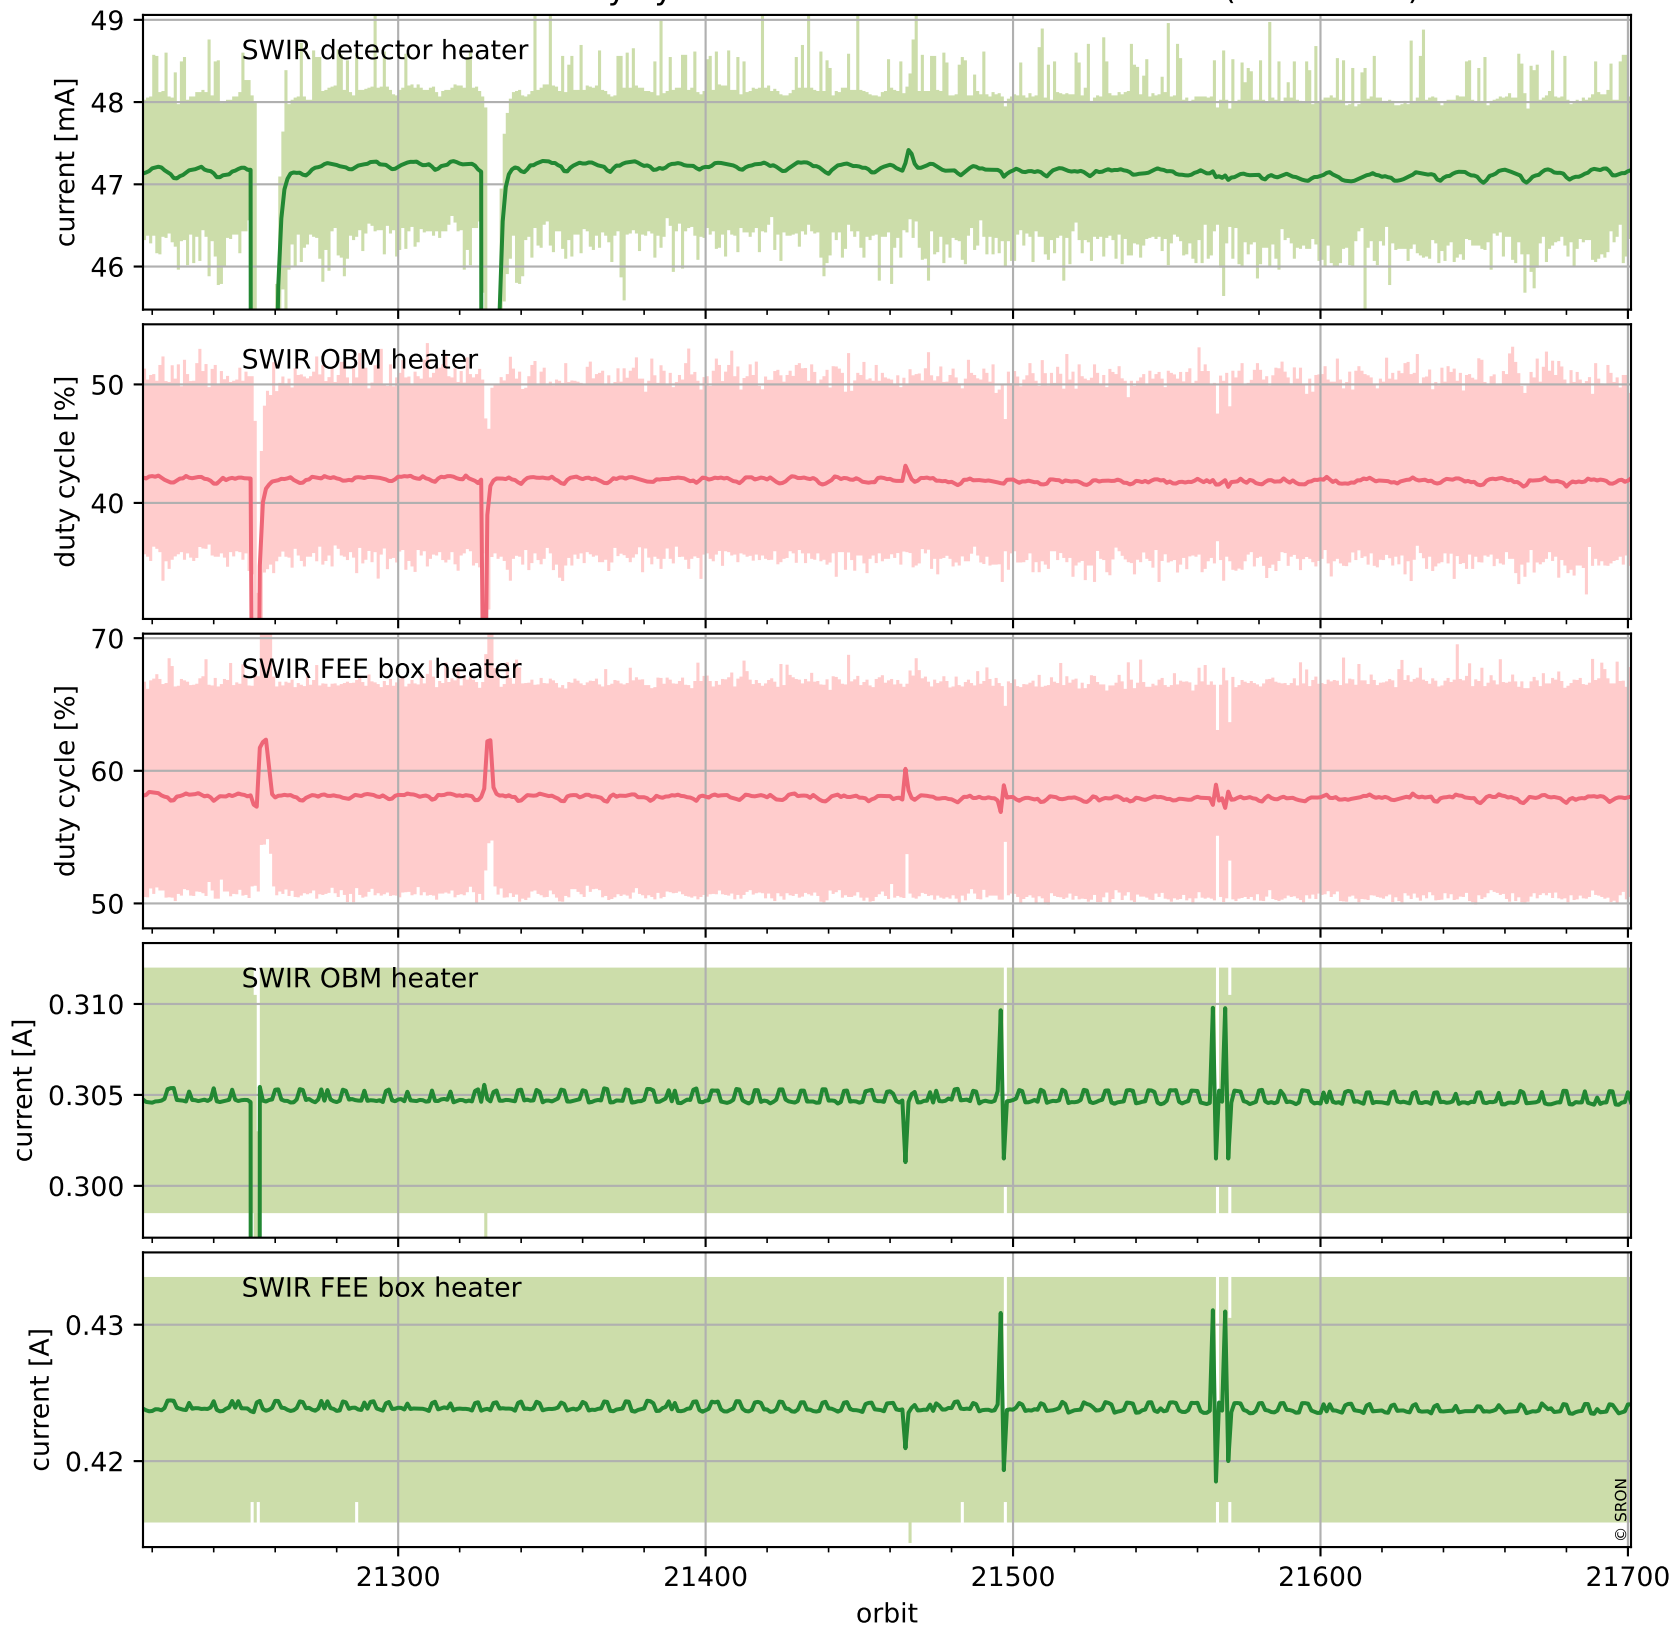

Tropomi SWIR housekeeping data

orbits : [21217, 21701]
coverage : 2021-11-16 / 2021-12-21
created : 2023-08-21T09:21:20

Current and duty cycle of 3 heaters relevant for SWIR (last month)