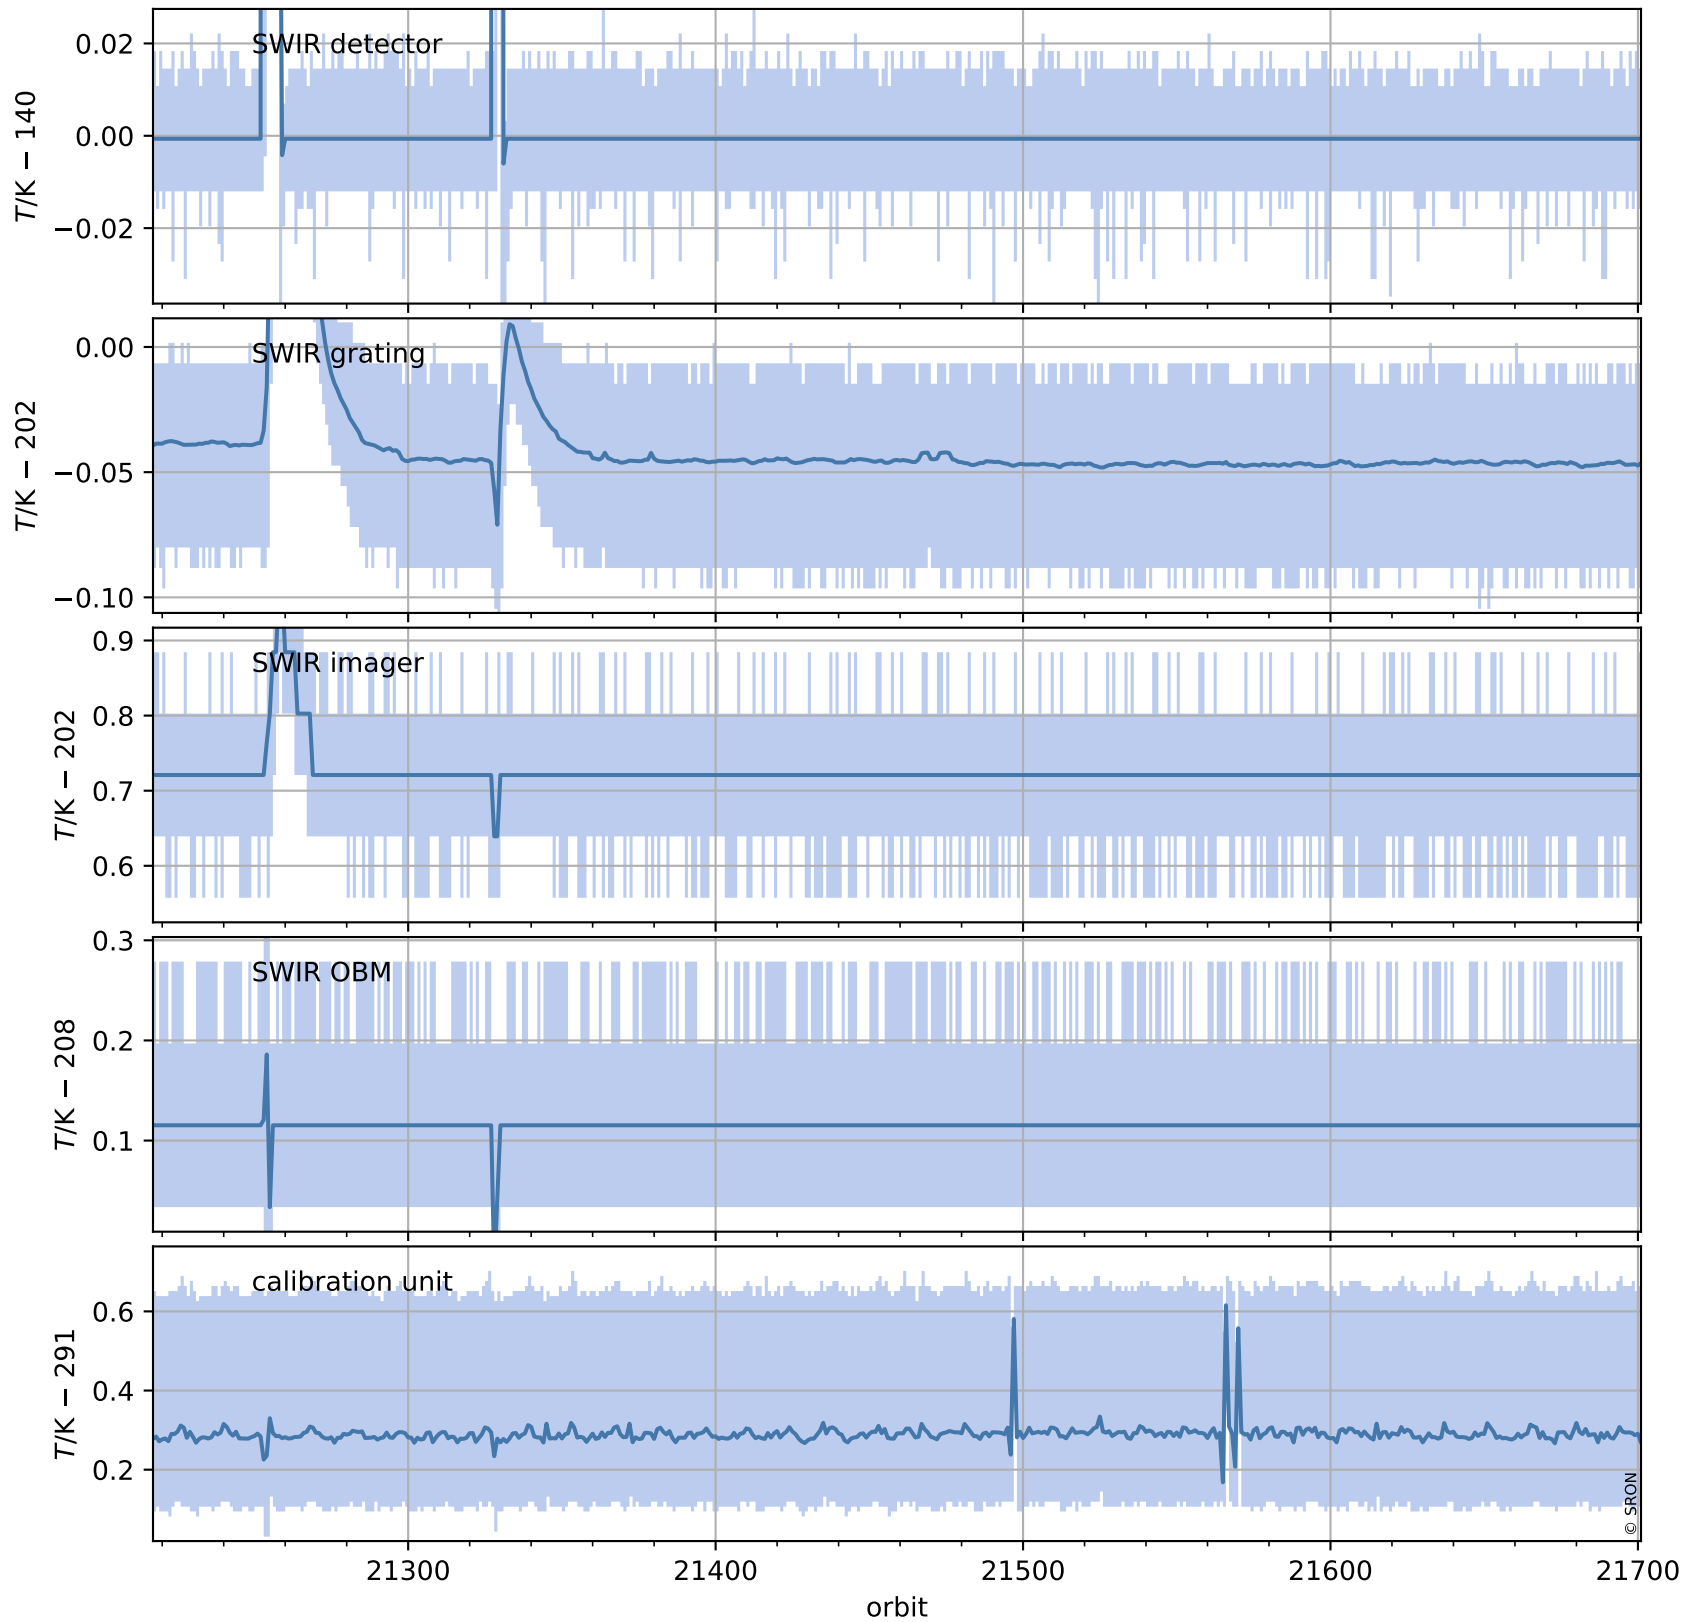

# Tropomi SWIR housekeeping data

orbits : [21688, 21701]  
coverage : 2021-12-20 / 2021-12-21  
created : 2023-08-21T09:21:19

## Temperature of sensors relevant for SWIR (one day)

# Tropomi SWIR housekeeping data

orbits : [21217, 21701]  
coverage : 2021-11-16 / 2021-12-21  
created : 2023-08-21T09:21:20

## Temperature of sensors relevant for SWIR (last month)