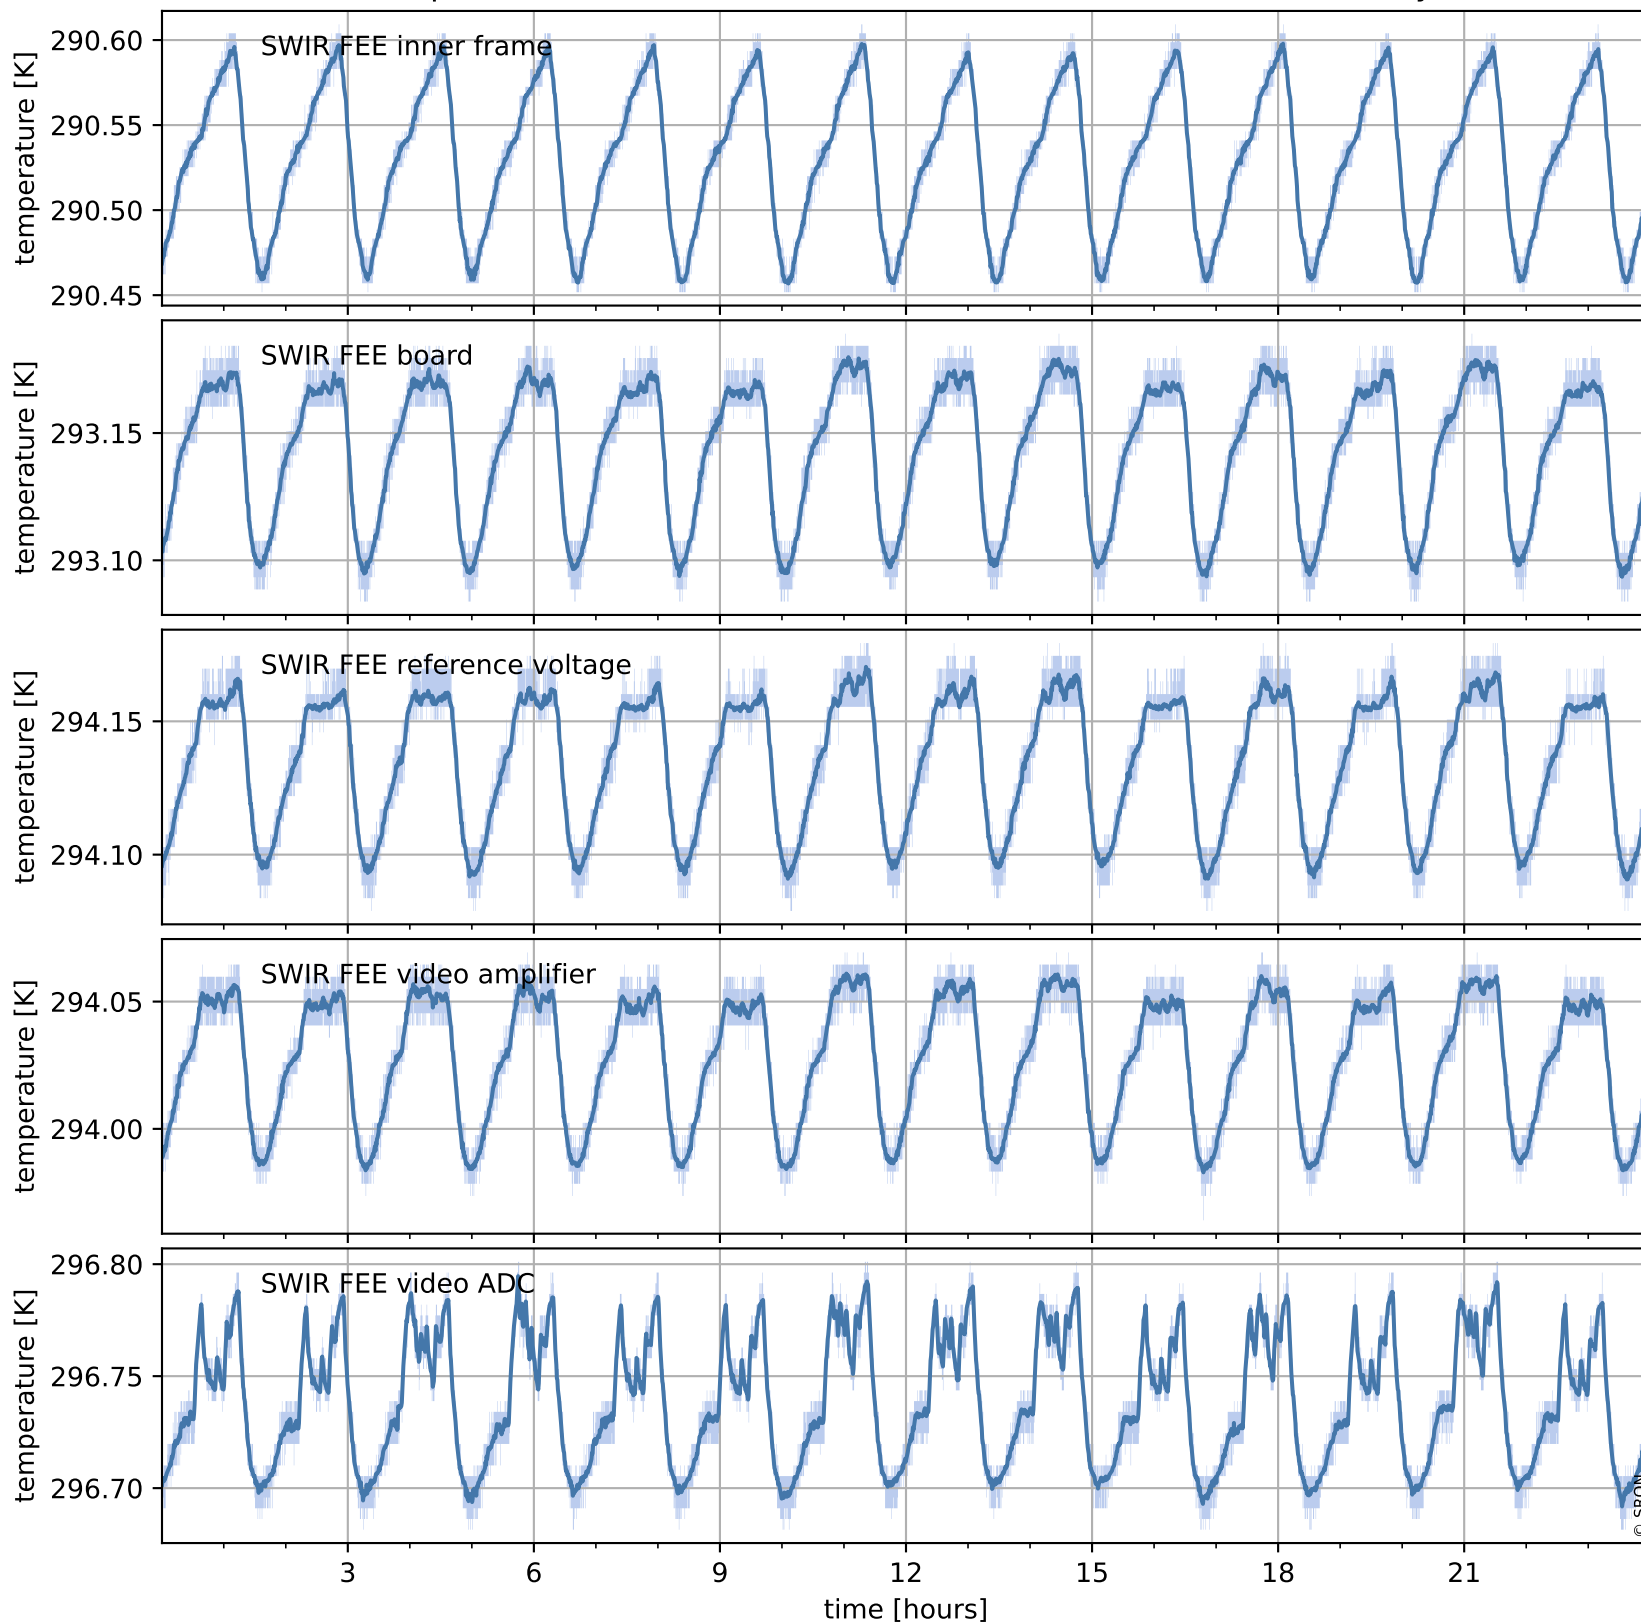

Tropomi SWIR housekeeping data

orbits : [21702, 21715]
coverage : 2021-12-21 / 2021-12-22
created : 2023-08-21T09:21:21

Temperature of sensors relevant for SWIR (one day)

Tropomi SWIR housekeeping data

orbits : [21231, 21715]
coverage : 2021-11-17 / 2021-12-22
created : 2023-08-21T09:21:22

Temperature of sensors relevant for SWIR (last month)

Tropomi SWIR housekeeping data

orbits : [21702, 21715]
coverage : 2021-12-21 / 2021-12-22
created : 2023-08-21T09:21:22

Current and duty cycle of 3 heaters relevant for SWIR (one day)

Tropomi SWIR housekeeping data

orbits : [21231, 21715]
coverage : 2021-11-17 / 2021-12-22
created : 2023-08-21T09:21:23

Current and duty cycle of 3 heaters relevant for SWIR (last month)

Tropomi SWIR housekeeping data

orbits : [21702, 21715]
coverage : 2021-12-21 / 2021-12-22
created : 2023-08-21T09:21:23

Temperature of sensors at the SWIR front-end electronics (one day)

Tropomi SWIR housekeeping data

orbits : [21231, 21715]
coverage : 2021-11-17 / 2021-12-22
created : 2023-08-21T09:21:23