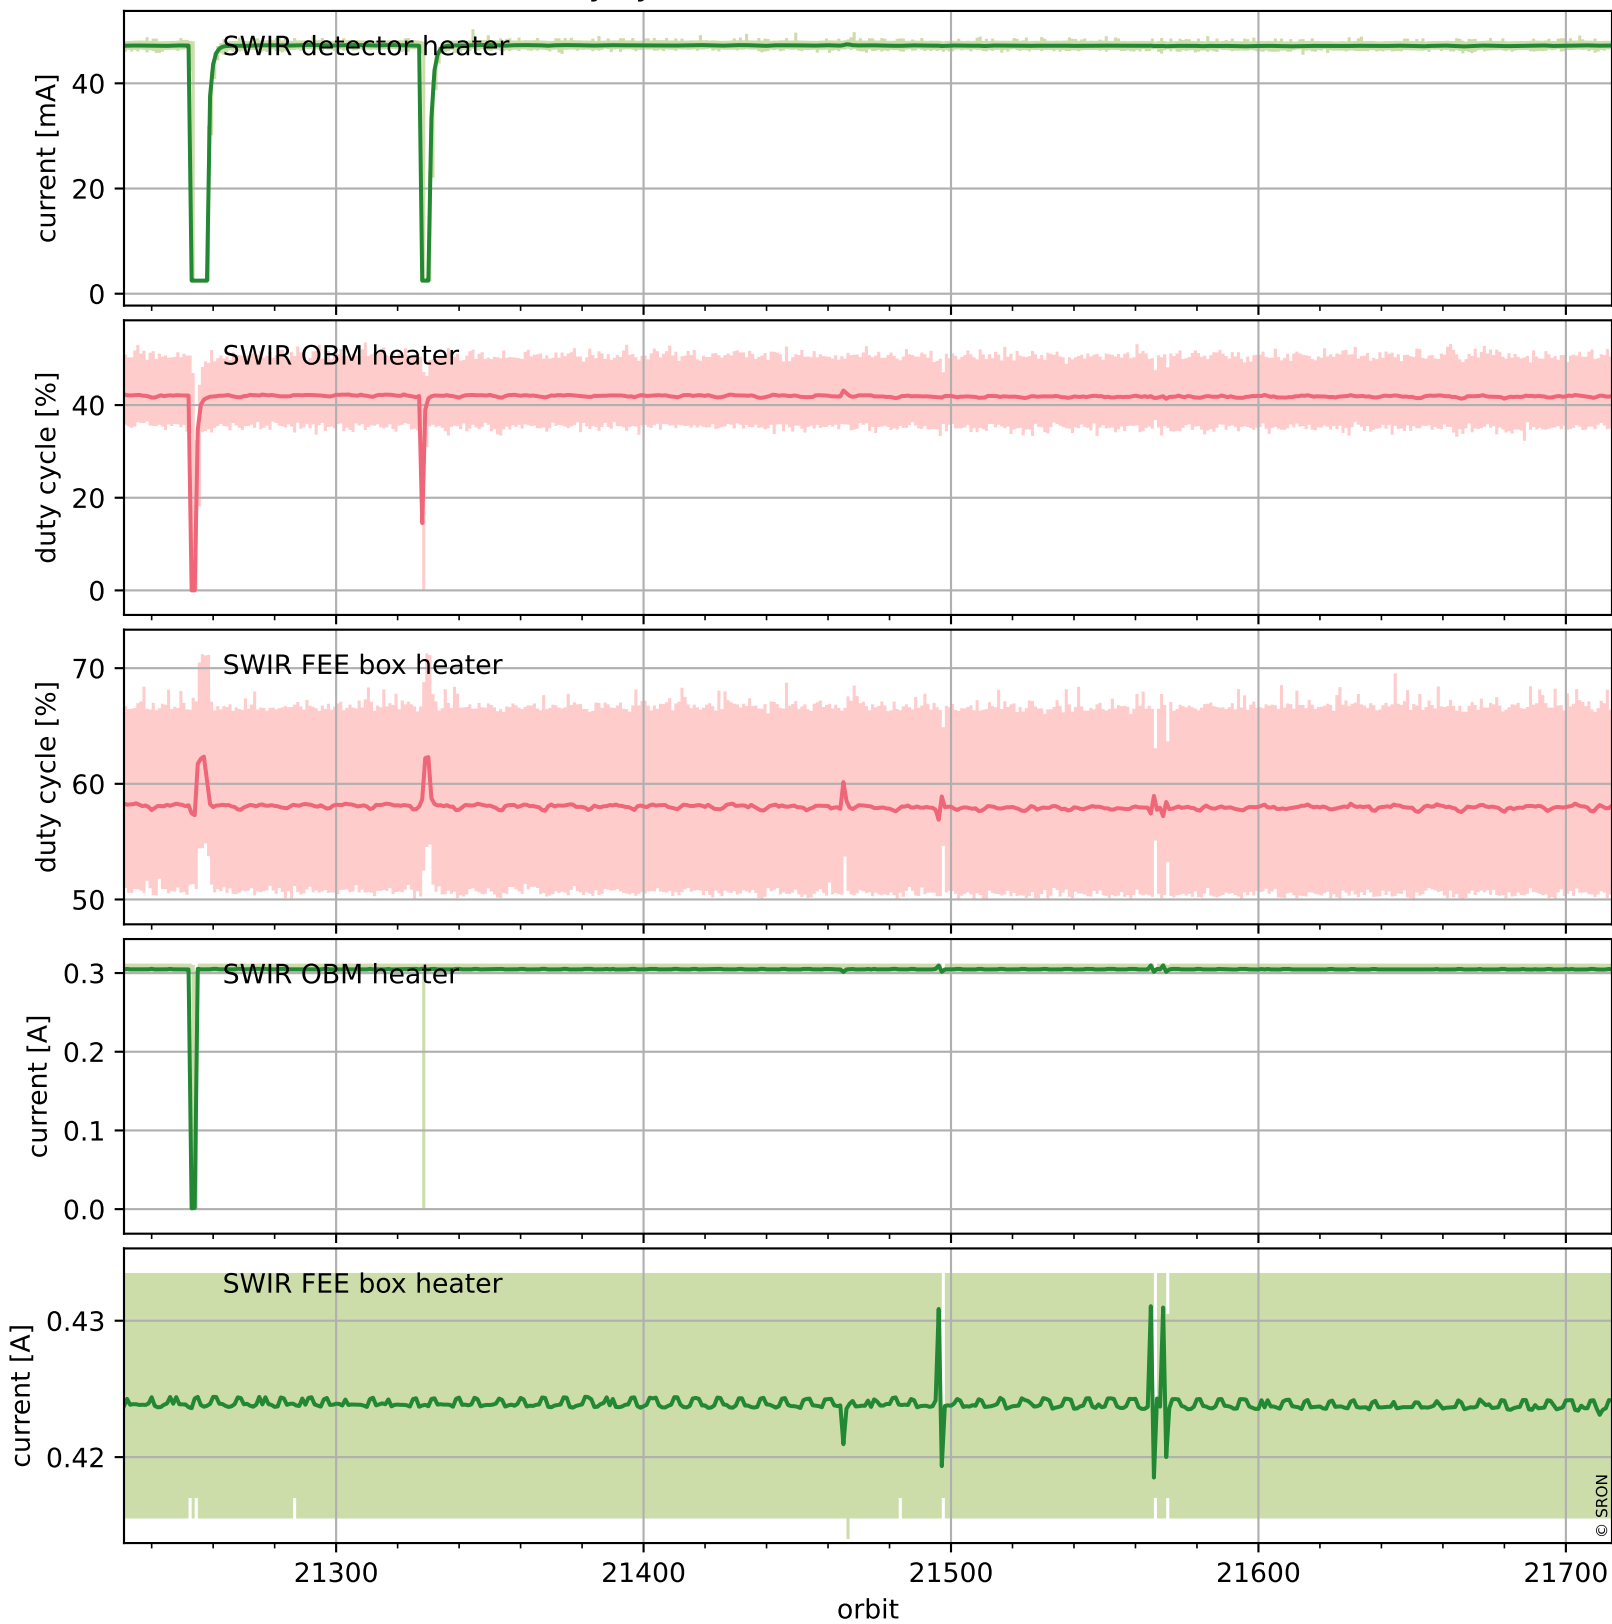

Tropomi SWIR housekeeping data

orbits : [21702, 21715]
coverage : 2021-12-21 / 2021-12-22
created : 2023-08-21T09:21:21

Temperature of sensors relevant for SWIR (one day)

Tropomi SWIR housekeeping data

orbits : [21231, 21715]
coverage : 2021-11-17 / 2021-12-22
created : 2023-08-21T09:21:22

Temperature of sensors relevant for SWIR (last month)

Tropomi SWIR housekeeping data

orbits : [21702, 21715]
coverage : 2021-12-21 / 2021-12-22
created : 2023-08-21T09:21:22

Current and duty cycle of 3 heaters relevant for SWIR (one day)

Tropomi SWIR housekeeping data

orbits : [21231, 21715]
coverage : 2021-11-17 / 2021-12-22
created : 2023-08-21T09:21:23

Current and duty cycle of 3 heaters relevant for SWIR (last month)

Tropomi SWIR housekeeping data

orbits : [21702, 21715]
coverage : 2021-12-21 / 2021-12-22
created : 2023-08-21T09:21:23

Temperature of sensors at the SWIR front-end electronics (one day)

Tropomi SWIR housekeeping data

orbits : [21231, 21715]
coverage : 2021-11-17 / 2021-12-22
created : 2023-08-21T09:21:23