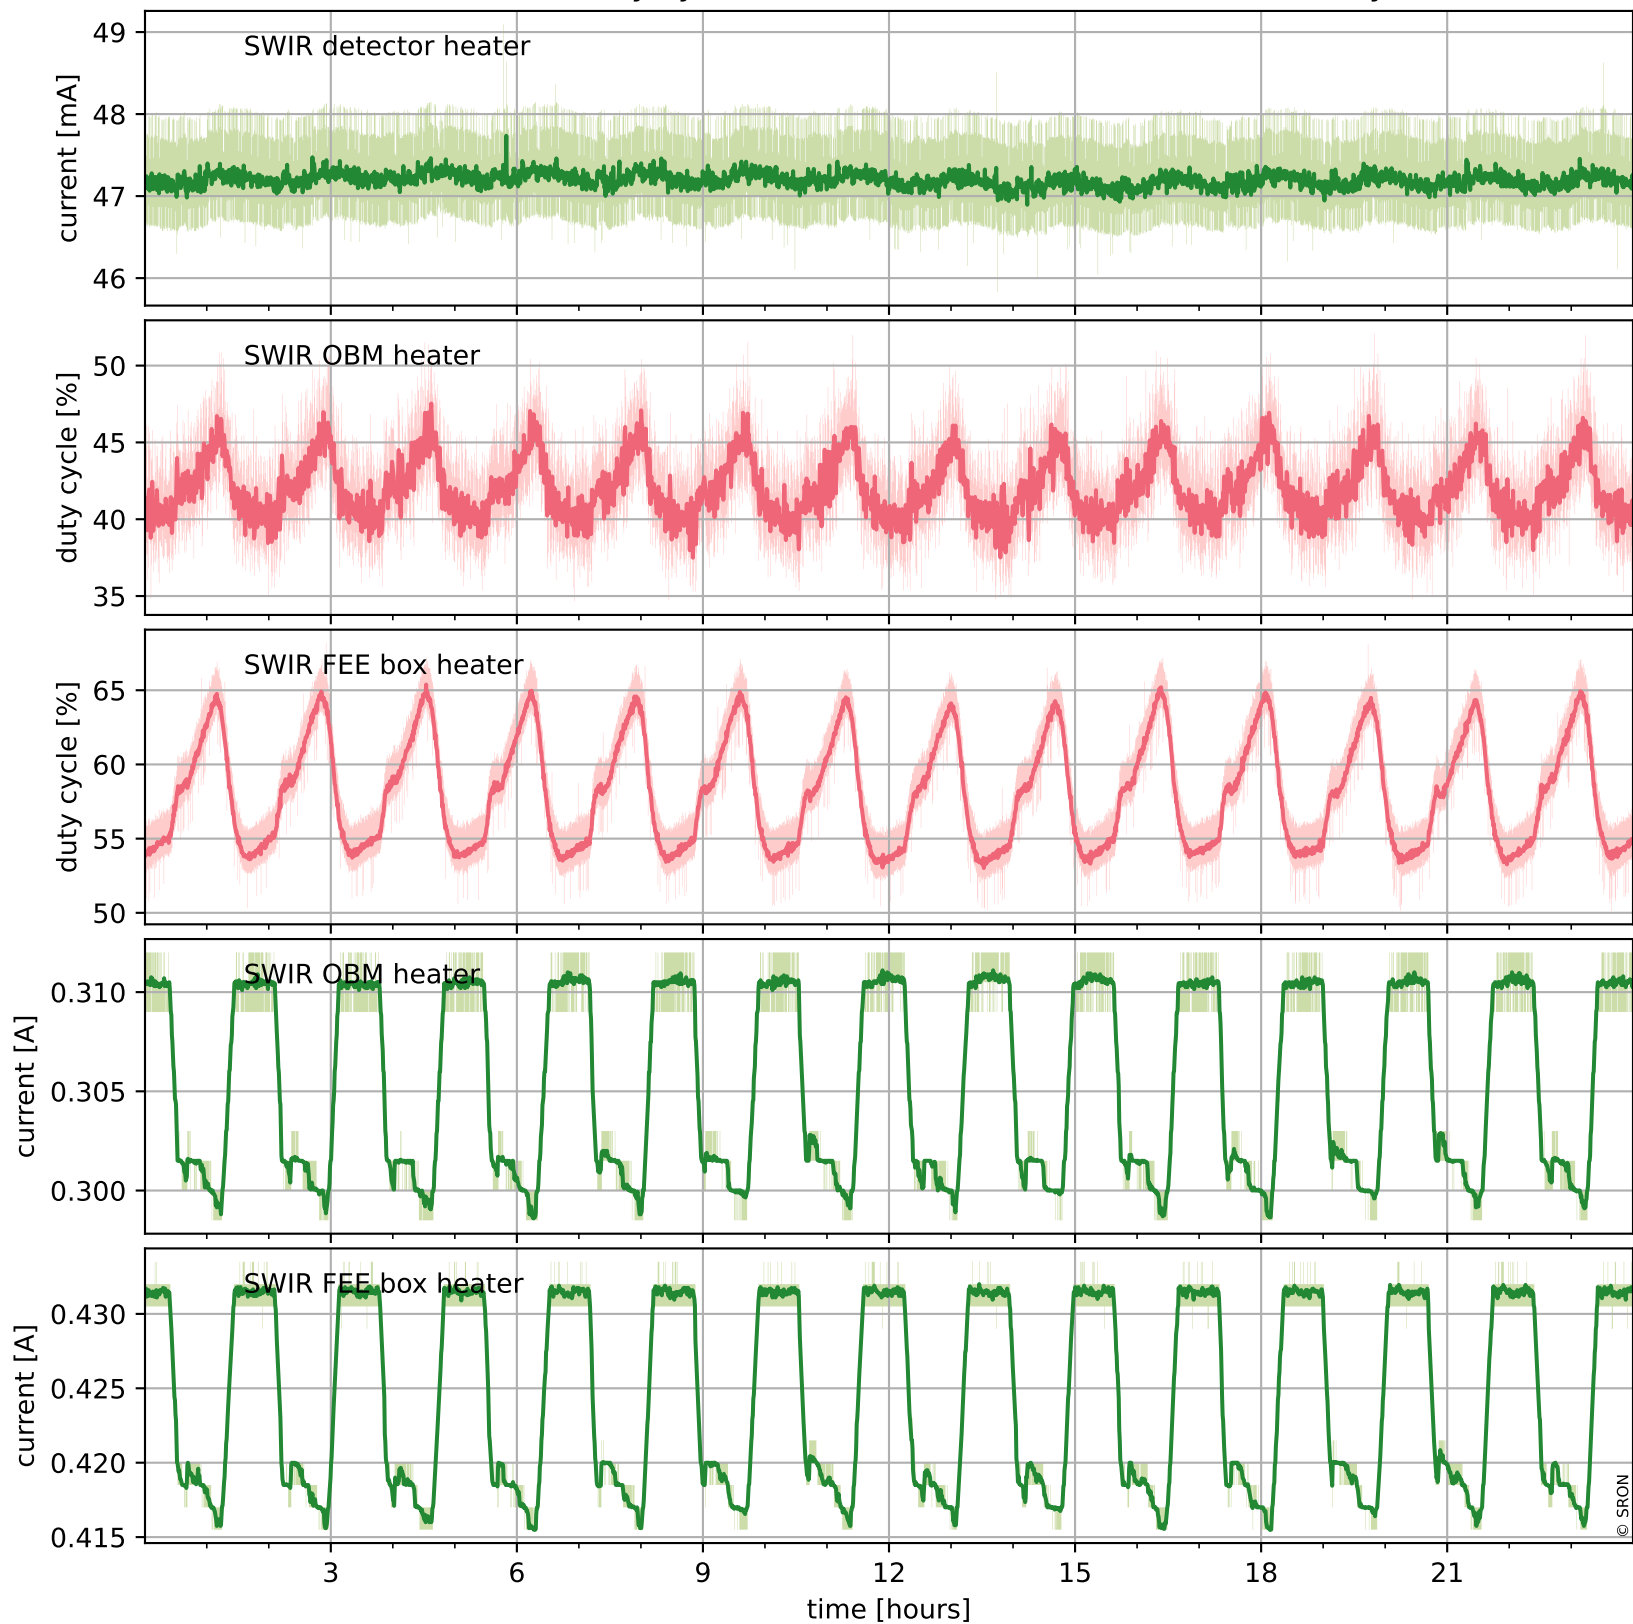

Tropomi SWIR housekeeping data

orbits : [21702, 21715]
coverage : 2021-12-21 / 2021-12-22
created : 2023-08-21T09:21:21

Temperature of sensors relevant for SWIR (one day)

Tropomi SWIR housekeeping data

orbits : [21231, 21715]
coverage : 2021-11-17 / 2021-12-22
created : 2023-08-21T09:21:22

Temperature of sensors relevant for SWIR (last month)

Tropomi SWIR housekeeping data

orbits : [21702, 21715]
coverage : 2021-12-21 / 2021-12-22
created : 2023-08-21T09:21:22

Current and duty cycle of 3 heaters relevant for SWIR (one day)

Tropomi SWIR housekeeping data

orbits : [21231, 21715]
coverage : 2021-11-17 / 2021-12-22
created : 2023-08-21T09:21:23

Current and duty cycle of 3 heaters relevant for SWIR (last month)

Tropomi SWIR housekeeping data

orbits : [21702, 21715]
coverage : 2021-12-21 / 2021-12-22
created : 2023-08-21T09:21:23

Temperature of sensors at the SWIR front-end electronics (one day)

Tropomi SWIR housekeeping data

orbits : [21231, 21715]
coverage : 2021-11-17 / 2021-12-22
created : 2023-08-21T09:21:23