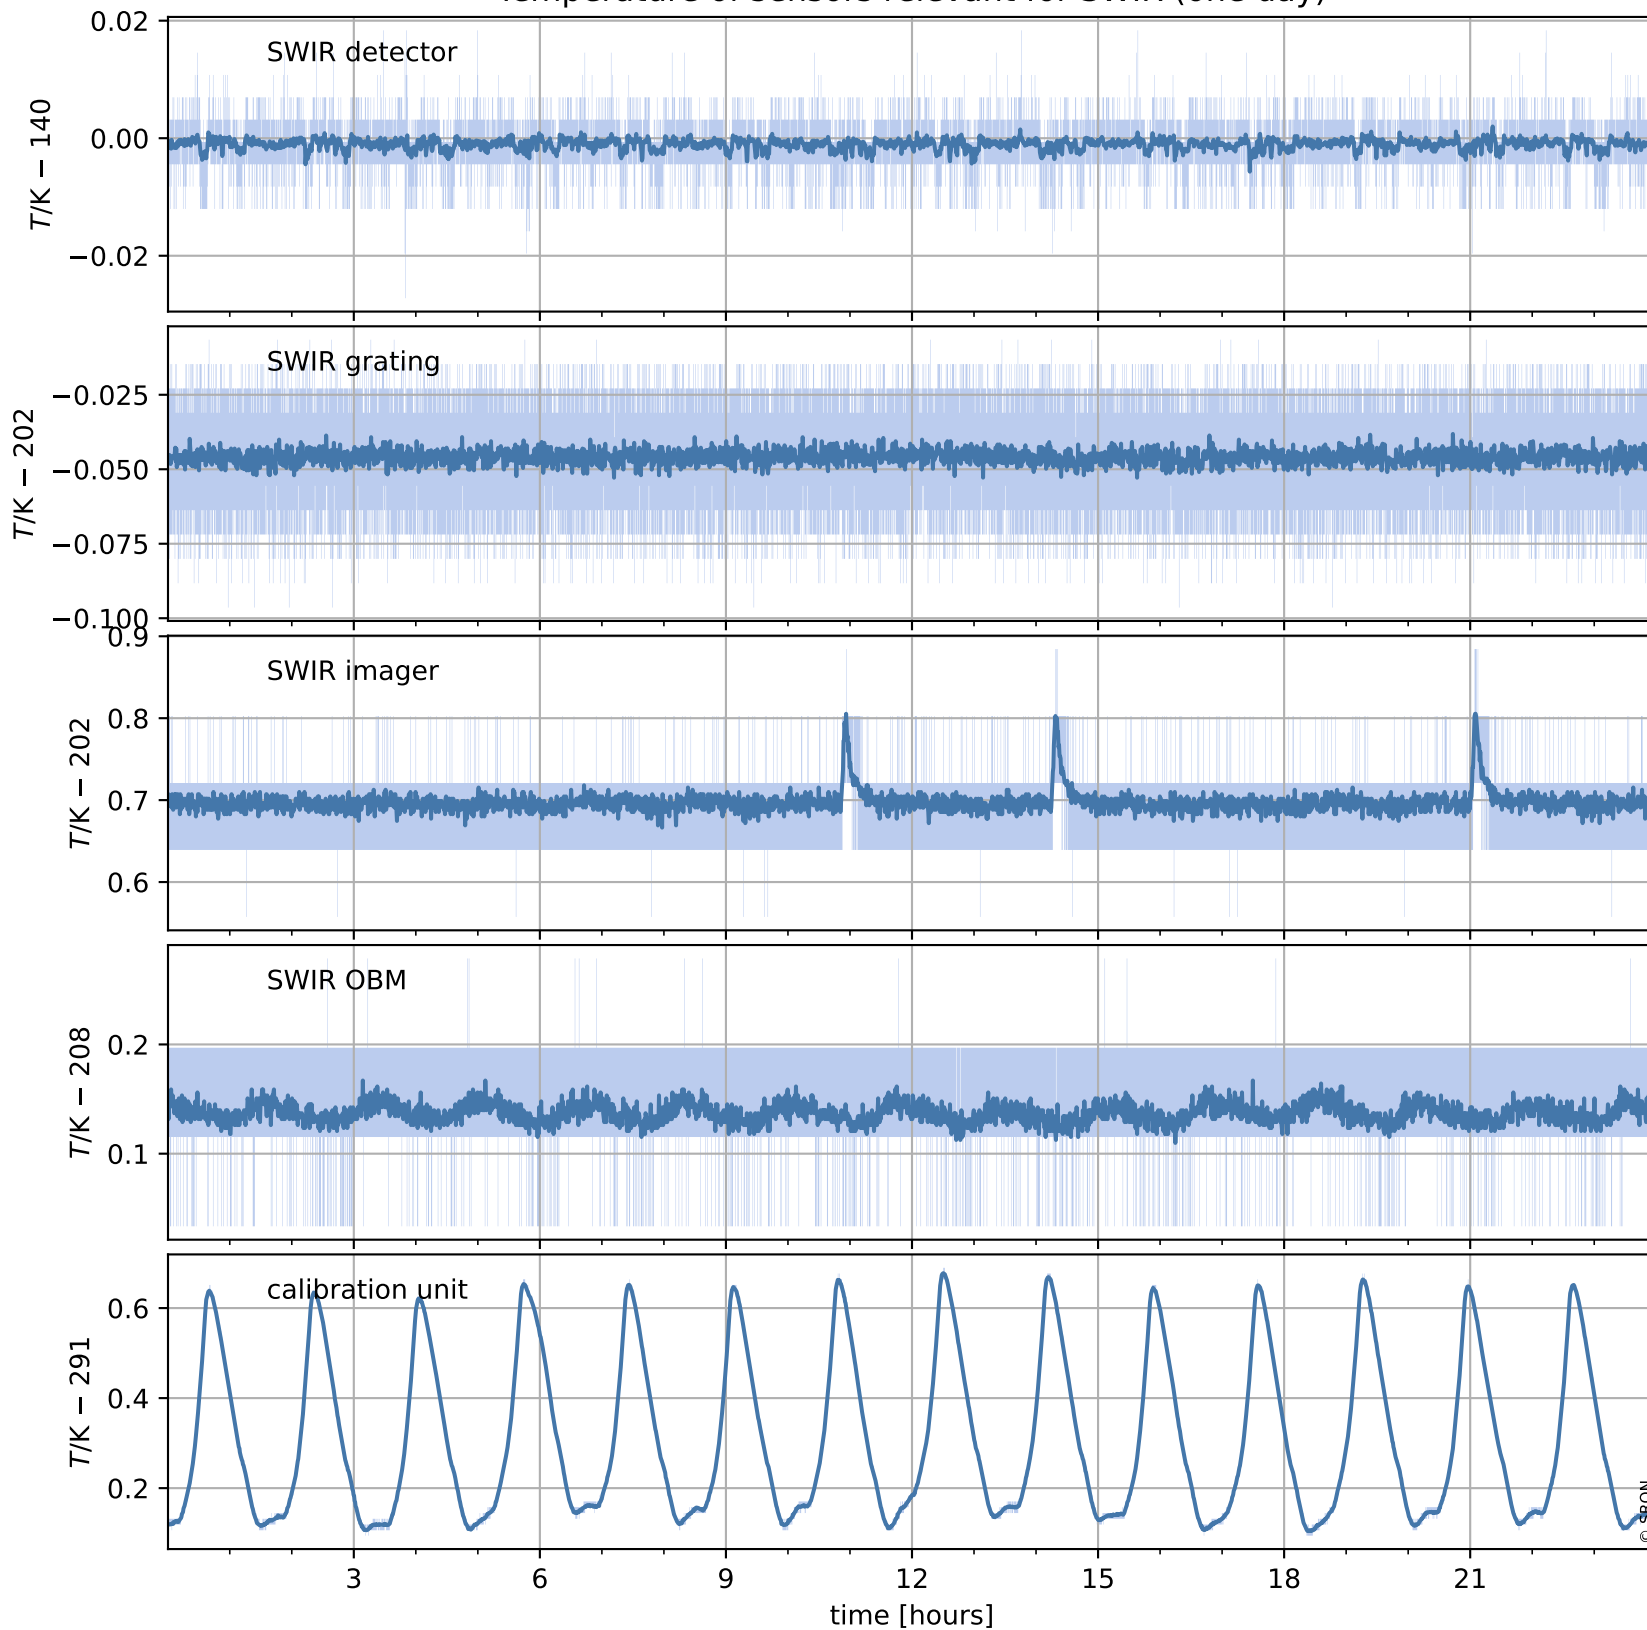

Tropomi SWIR housekeeping data

orbits : [21702, 21715]
coverage : 2021-12-21 / 2021-12-22
created : 2023-08-21T09:21:21

Temperature of sensors relevant for SWIR (one day)

Tropomi SWIR housekeeping data

orbits : [21231, 21715]
coverage : 2021-11-17 / 2021-12-22
created : 2023-08-21T09:21:22

Temperature of sensors relevant for SWIR (last month)

Tropomi SWIR housekeeping data

orbits : [21702, 21715]
coverage : 2021-12-21 / 2021-12-22
created : 2023-08-21T09:21:22

Current and duty cycle of 3 heaters relevant for SWIR (one day)

Tropomi SWIR housekeeping data

orbits : [21231, 21715]
coverage : 2021-11-17 / 2021-12-22
created : 2023-08-21T09:21:23

Current and duty cycle of 3 heaters relevant for SWIR (last month)

Tropomi SWIR housekeeping data