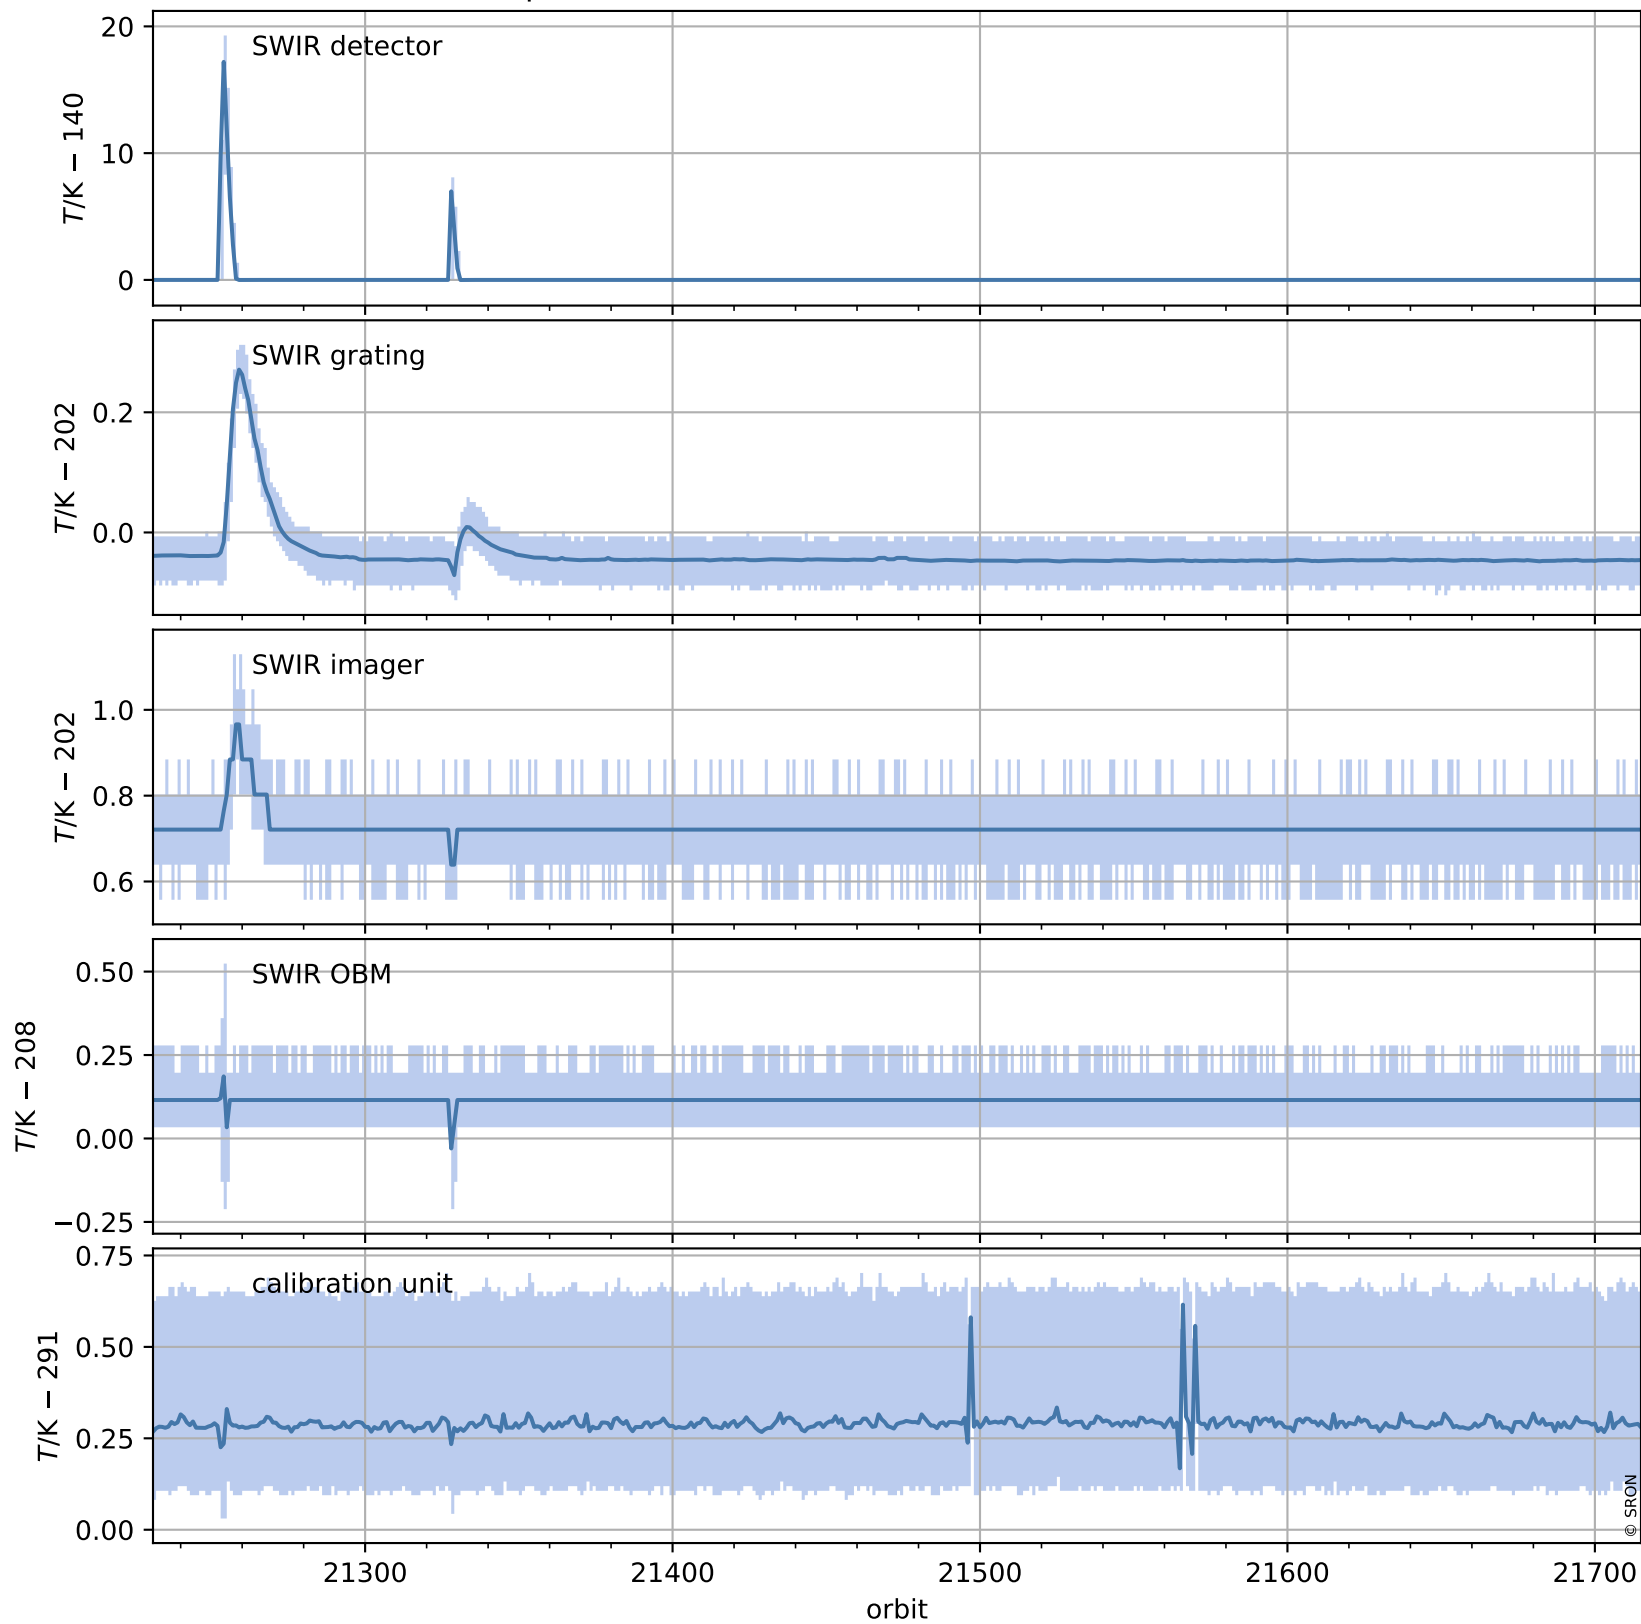

Tropomi SWIR housekeeping data

orbits : [21702, 21715]
coverage : 2021-12-21 / 2021-12-22
created : 2023-08-21T09:21:21

Temperature of sensors relevant for SWIR (one day)

Tropomi SWIR housekeeping data

orbits : [21231, 21715]
coverage : 2021-11-17 / 2021-12-22
created : 2023-08-21T09:21:22

Temperature of sensors relevant for SWIR (last month)

Tropomi SWIR housekeeping data

orbits : [21702, 21715]
coverage : 2021-12-21 / 2021-12-22
created : 2023-08-21T09:21:22

Current and duty cycle of 3 heaters relevant for SWIR (one day)

Tropomi SWIR housekeeping data

orbits : [21231, 21715]
coverage : 2021-11-17 / 2021-12-22
created : 2023-08-21T09:21:23

Current and duty cycle of 3 heaters relevant for SWIR (last month)

Tropomi SWIR housekeeping data

orbits : [21702, 21715]
coverage : 2021-12-21 / 2021-12-22
created : 2023-08-21T09:21:23

Temperature of sensors at the SWIR front-end electronics (one day)

Tropomi SWIR housekeeping data

orbits : [21231, 21715]
coverage : 2021-11-17 / 2021-12-22
created : 2023-08-21T09:21:23