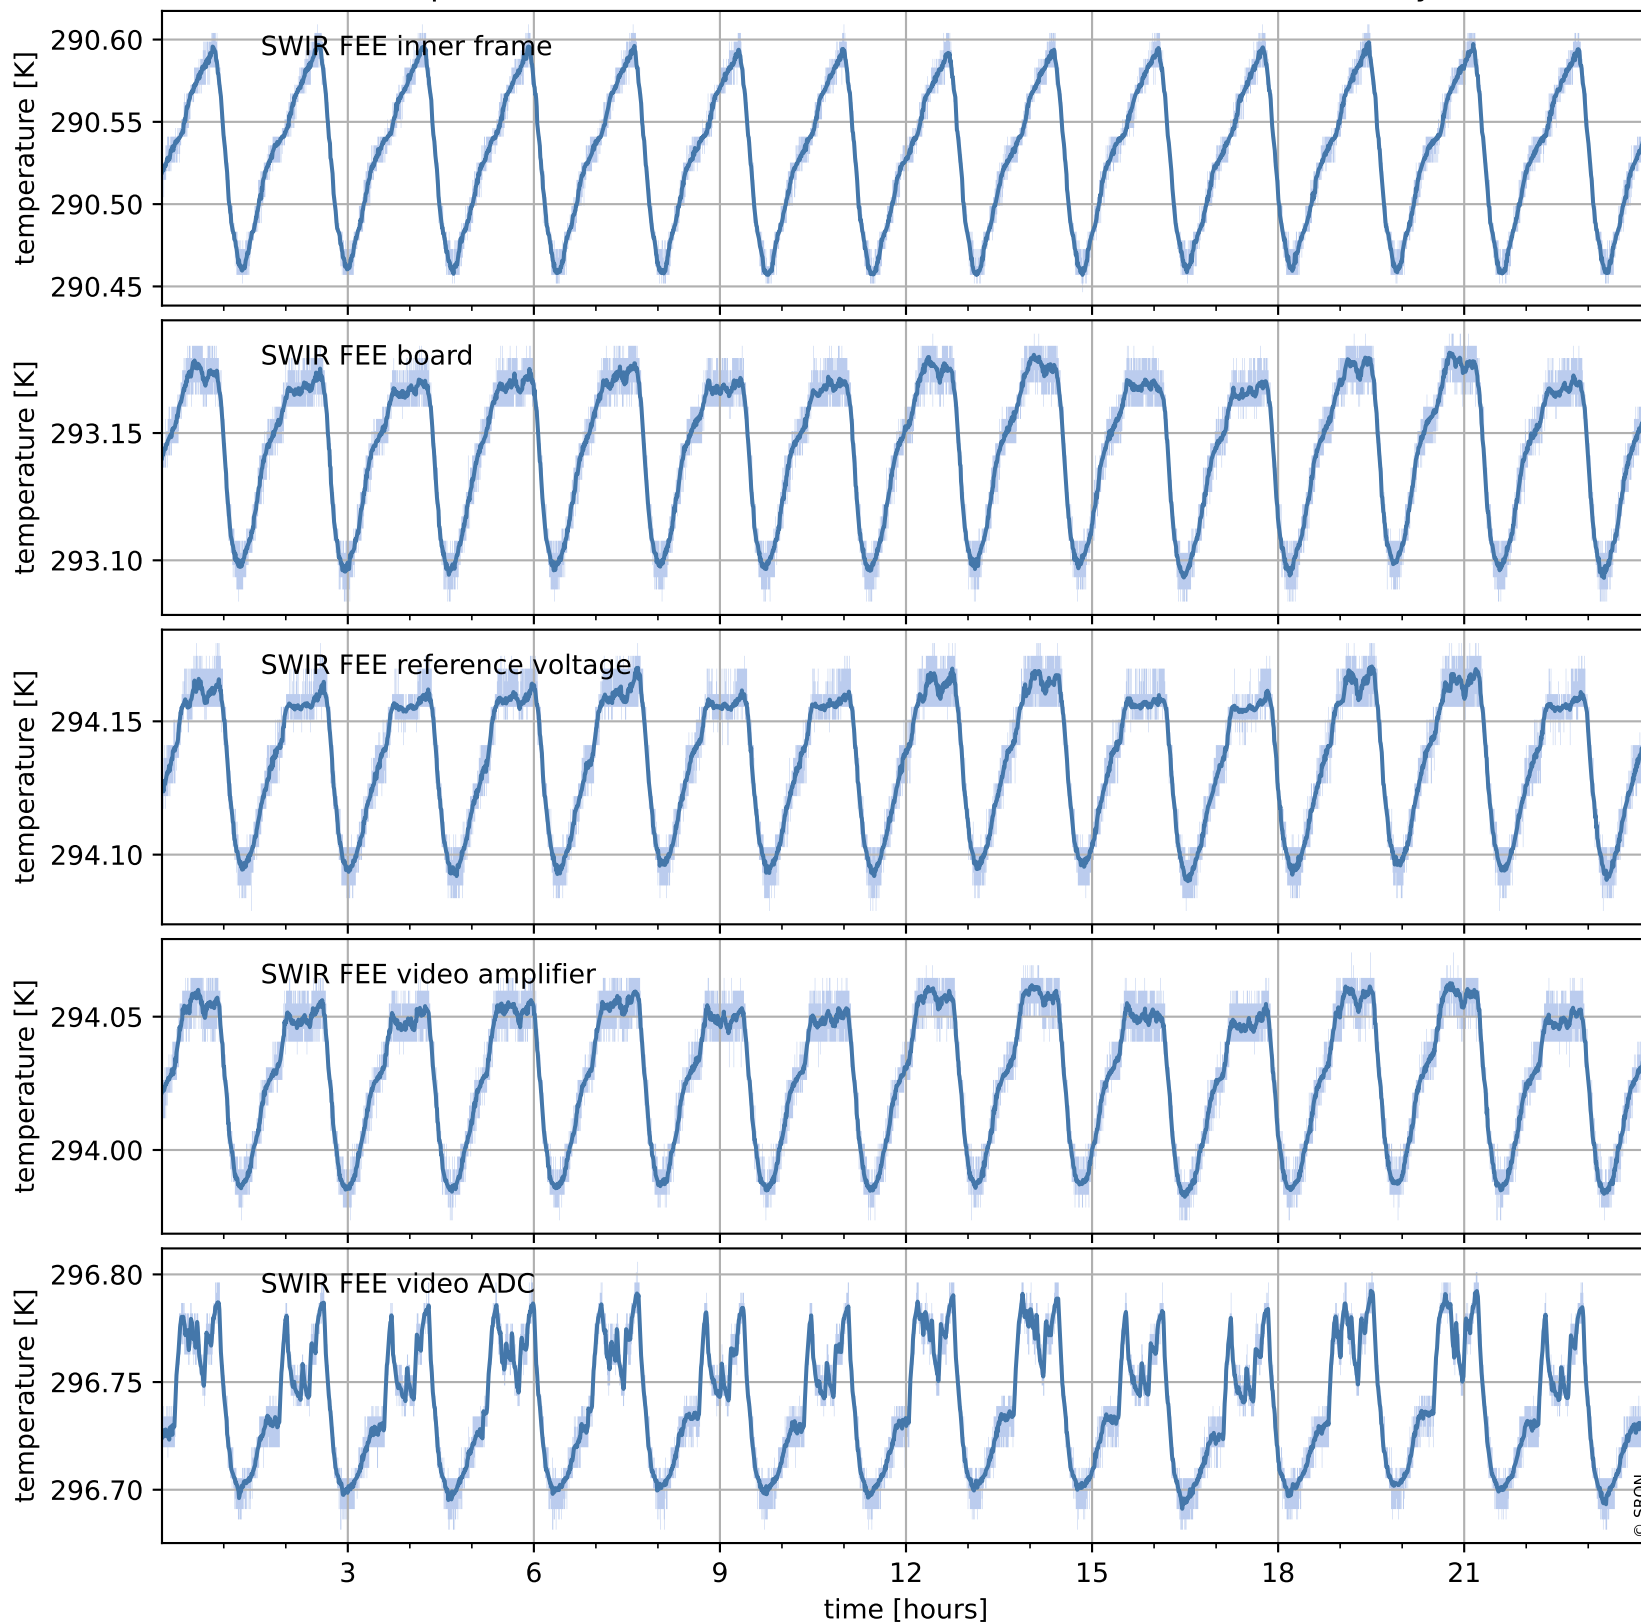

Tropomi SWIR housekeeping data

orbits : [21716, 21729]
coverage : 2021-12-22 / 2021-12-23
created : 2023-08-21T09:21:24

Temperature of sensors relevant for SWIR (one day)

Tropomi SWIR housekeeping data

orbits : [21245, 21729]
coverage : 2021-11-18 / 2021-12-23
created : 2023-08-21T09:21:24

Temperature of sensors relevant for SWIR (last month)

Tropomi SWIR housekeeping data

orbits : [21716, 21729]
coverage : 2021-12-22 / 2021-12-23
created : 2023-08-21T09:21:24

Current and duty cycle of 3 heaters relevant for SWIR (one day)

Tropomi SWIR housekeeping data

orbits : [21245, 21729]
coverage : 2021-11-18 / 2021-12-23
created : 2023-08-21T09:21:25

Current and duty cycle of 3 heaters relevant for SWIR (last month)

Tropomi SWIR housekeeping data

orbits : [21716, 21729]
coverage : 2021-12-22 / 2021-12-23
created : 2023-08-21T09:21:25

Temperature of sensors at the SWIR front-end electronics (one day)

Tropomi SWIR housekeeping data

orbits : [21245, 21729]
coverage : 2021-11-18 / 2021-12-23
created : 2023-08-21T09:21:26