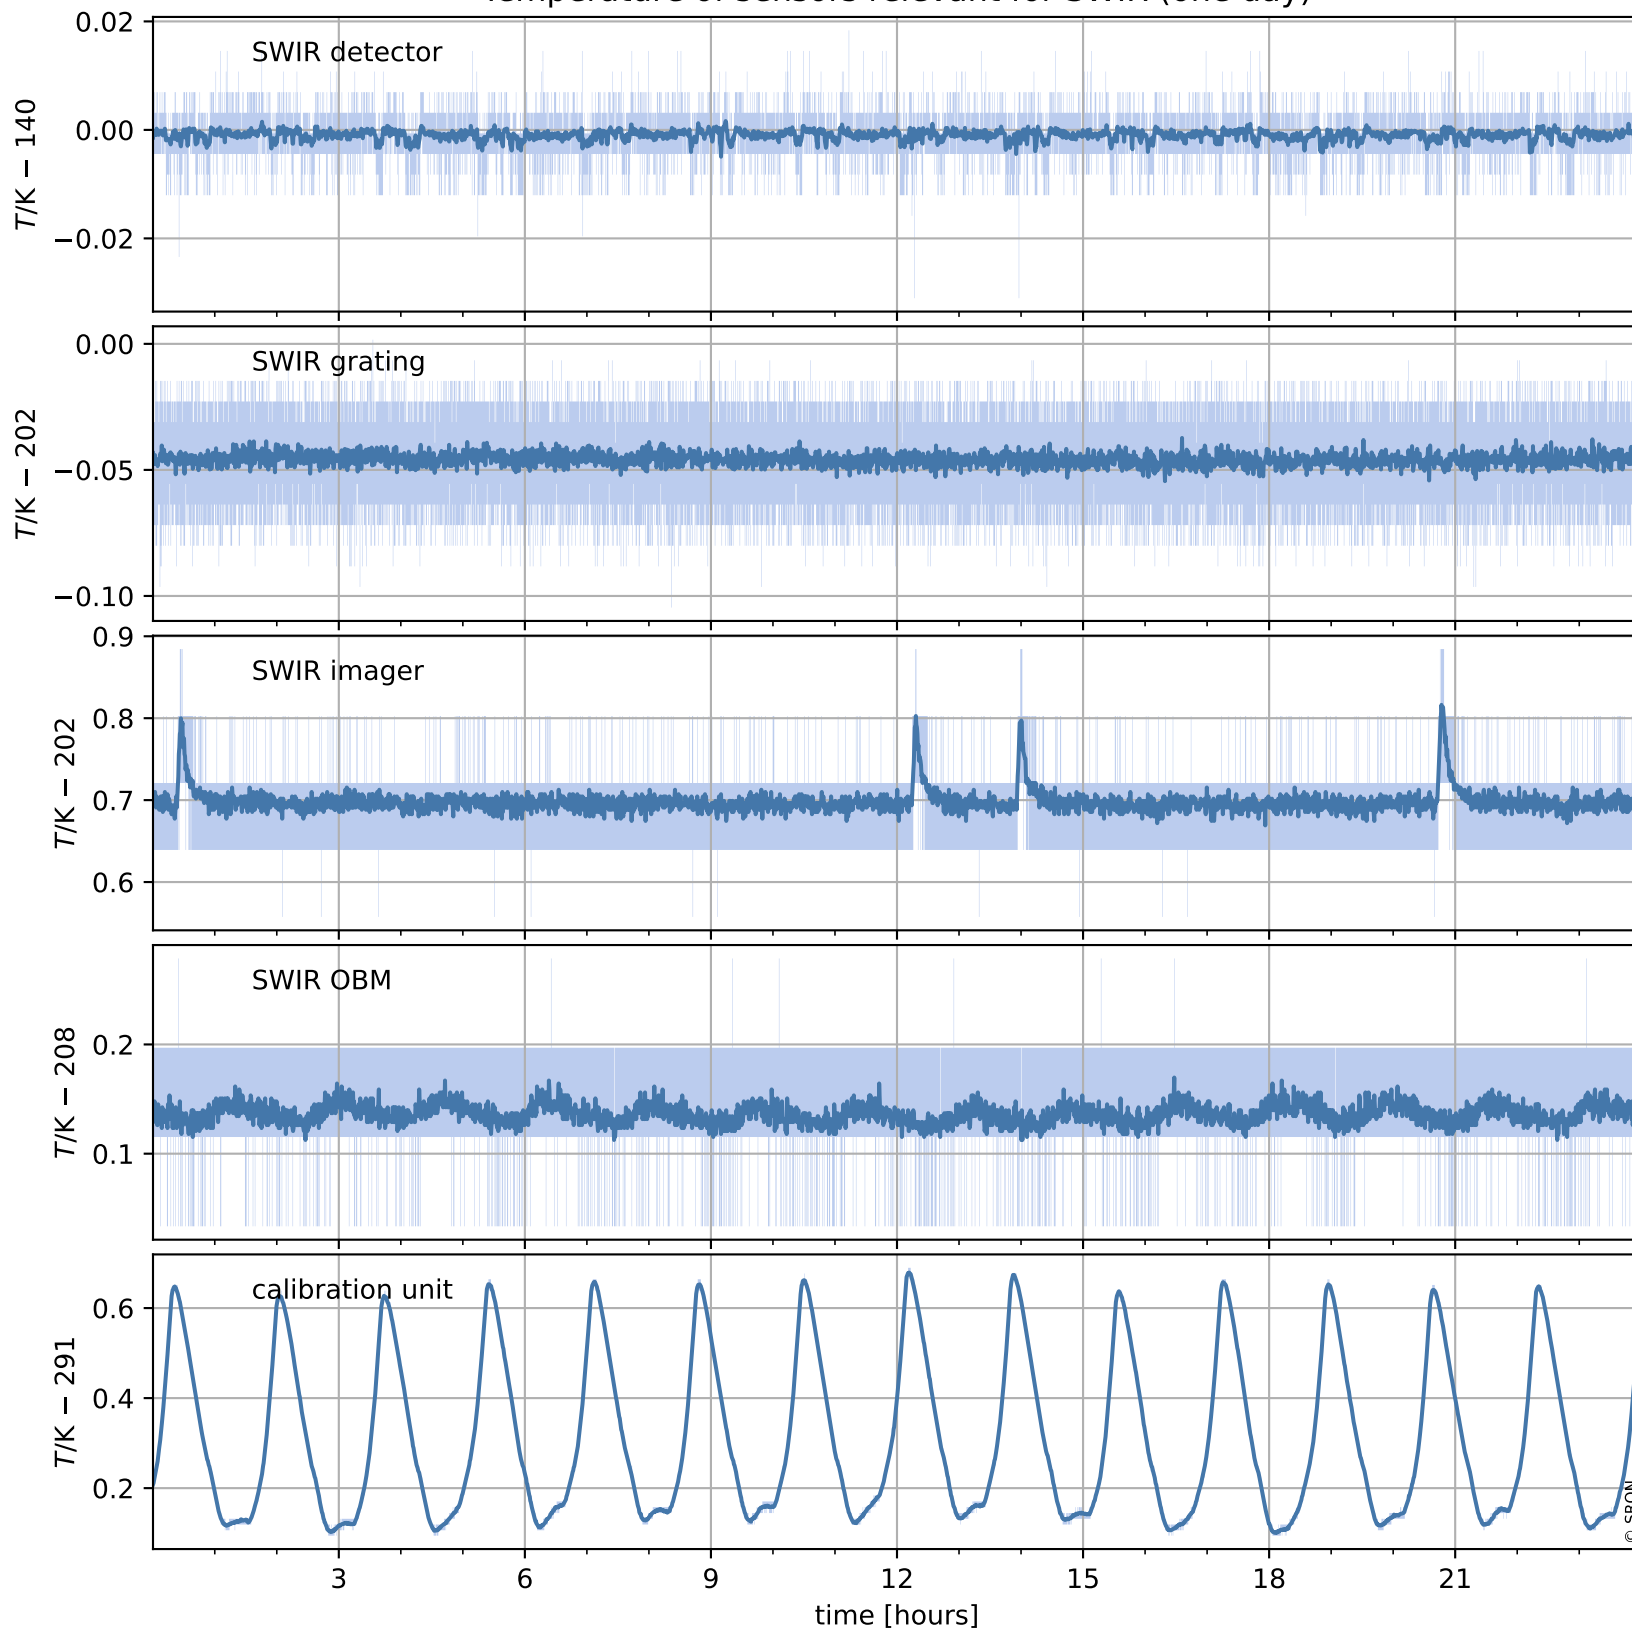

Tropomi SWIR housekeeping data

orbits : [21716, 21729]
coverage : 2021-12-22 / 2021-12-23
created : 2023-08-21T09:21:24

Temperature of sensors relevant for SWIR (one day)

Tropomi SWIR housekeeping data

orbits : [21245, 21729]
coverage : 2021-11-18 / 2021-12-23
created : 2023-08-21T09:21:24

Temperature of sensors relevant for SWIR (last month)

Tropomi SWIR housekeeping data

orbits : [21716, 21729]
coverage : 2021-12-22 / 2021-12-23
created : 2023-08-21T09:21:24

Current and duty cycle of 3 heaters relevant for SWIR (one day)

Tropomi SWIR housekeeping data

orbits : [21245, 21729]
coverage : 2021-11-18 / 2021-12-23
created : 2023-08-21T09:21:25

Current and duty cycle of 3 heaters relevant for SWIR (last month)

Tropomi SWIR housekeeping data

orbits : [21716, 21729]
coverage : 2021-12-22 / 2021-12-23
created : 2023-08-21T09:21:25

Temperature of sensors at the SWIR front-end electronics (one day)

Tropomi SWIR housekeeping data

orbits : [21245, 21729]
coverage : 2021-11-18 / 2021-12-23
created : 2023-08-21T09:21:26