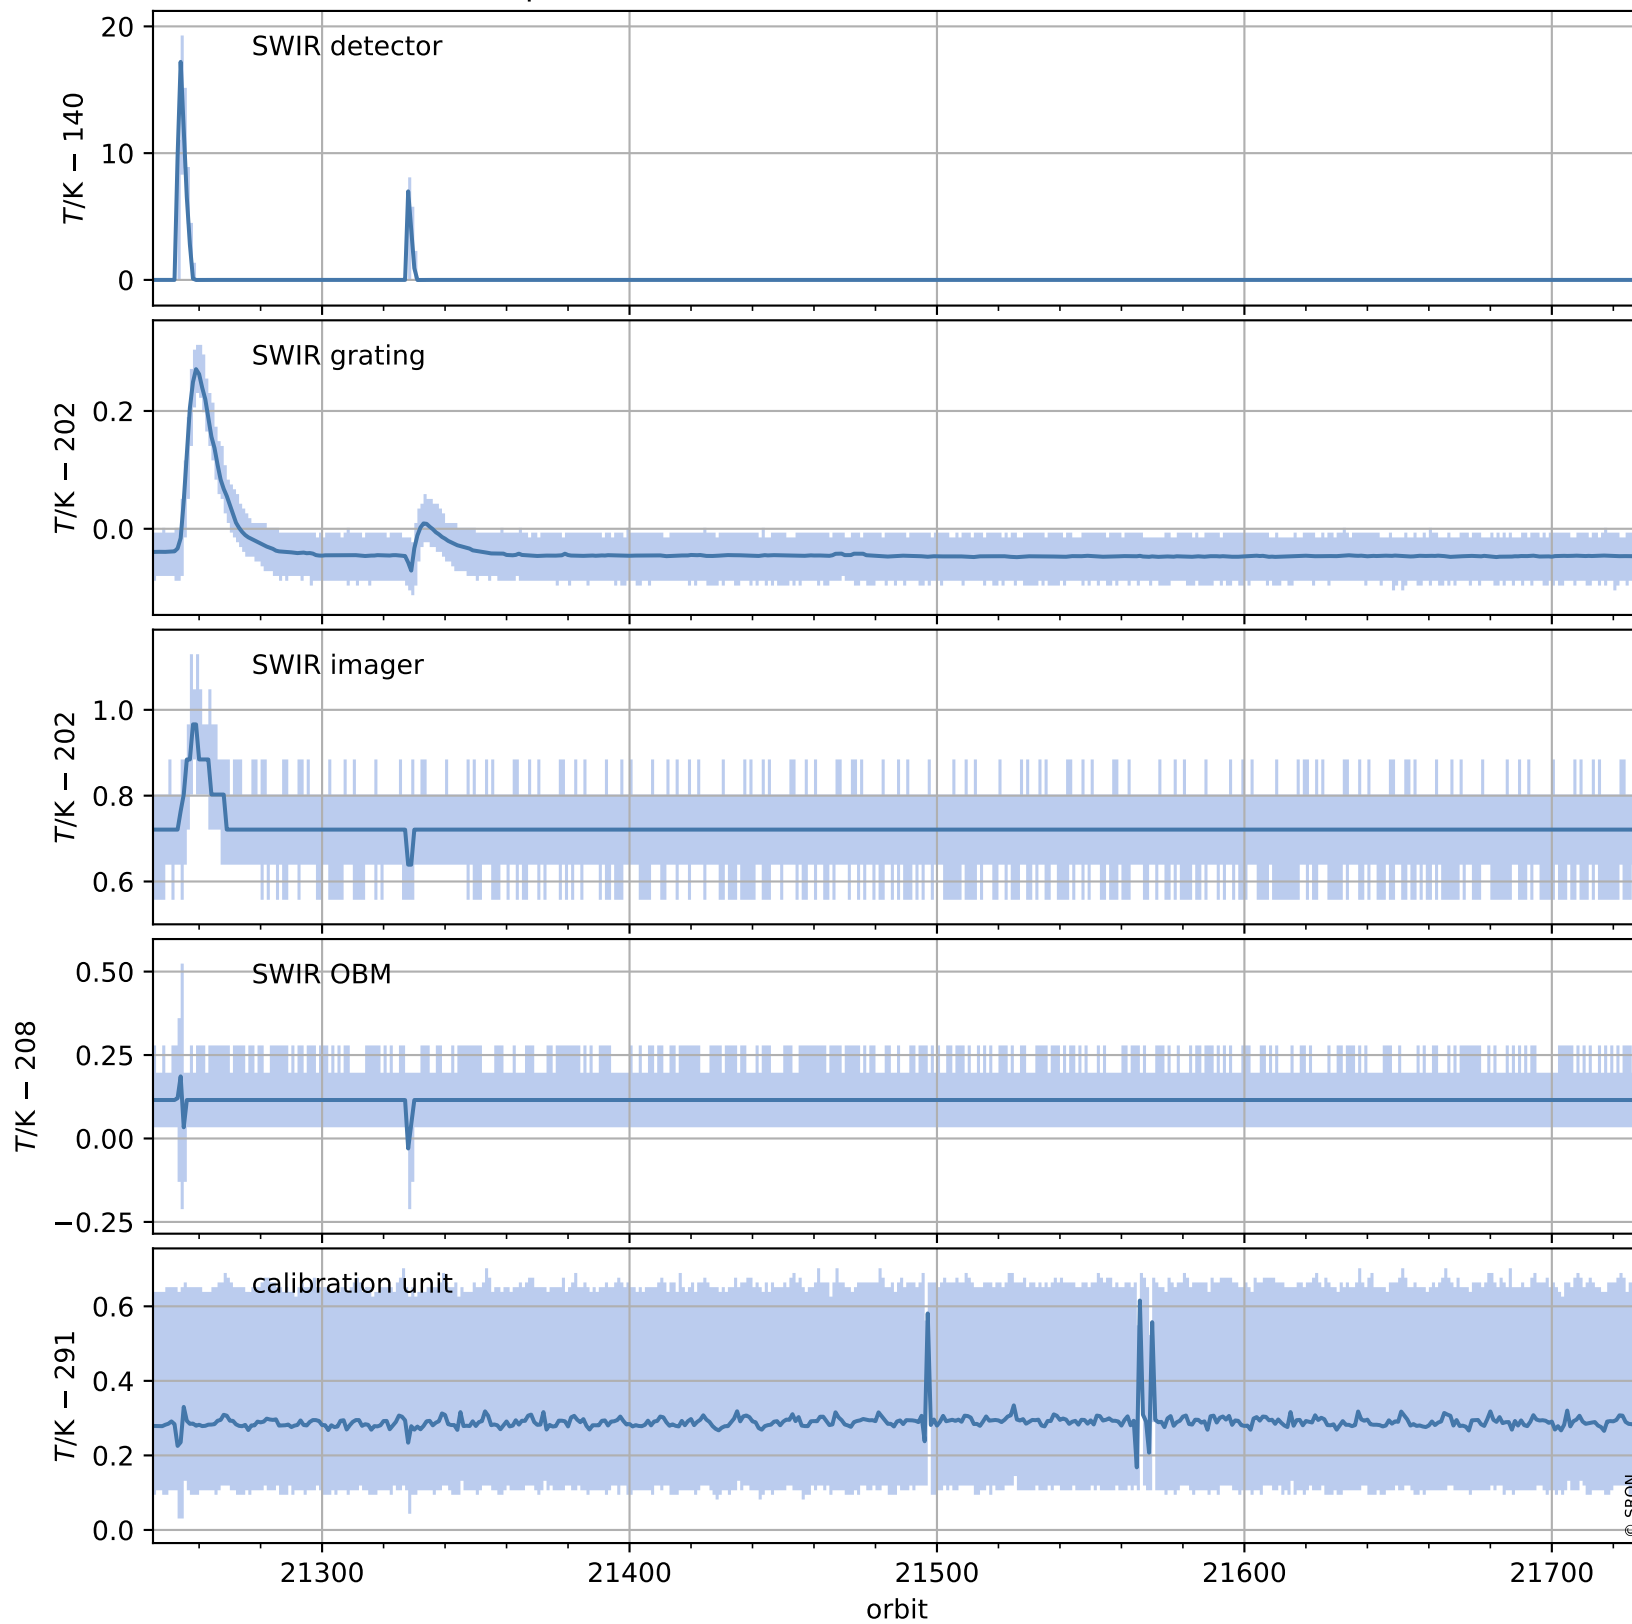

Tropomi SWIR housekeeping data

orbits : [21716, 21729]
coverage : 2021-12-22 / 2021-12-23
created : 2023-08-21T09:21:24

Temperature of sensors relevant for SWIR (one day)

Tropomi SWIR housekeeping data

orbits : [21245, 21729]
coverage : 2021-11-18 / 2021-12-23
created : 2023-08-21T09:21:24

Temperature of sensors relevant for SWIR (last month)

Tropomi SWIR housekeeping data

orbits : [21716, 21729]
coverage : 2021-12-22 / 2021-12-23
created : 2023-08-21T09:21:24

Current and duty cycle of 3 heaters relevant for SWIR (one day)

Tropomi SWIR housekeeping data

orbits : [21245, 21729]
coverage : 2021-11-18 / 2021-12-23
created : 2023-08-21T09:21:25

Current and duty cycle of 3 heaters relevant for SWIR (last month)

Tropomi SWIR housekeeping data

orbits : [21716, 21729]
coverage : 2021-12-22 / 2021-12-23
created : 2023-08-21T09:21:25

Temperature of sensors at the SWIR front-end electronics (one day)

Tropomi SWIR housekeeping data

orbits : [21245, 21729]
coverage : 2021-11-18 / 2021-12-23
created : 2023-08-21T09:21:26