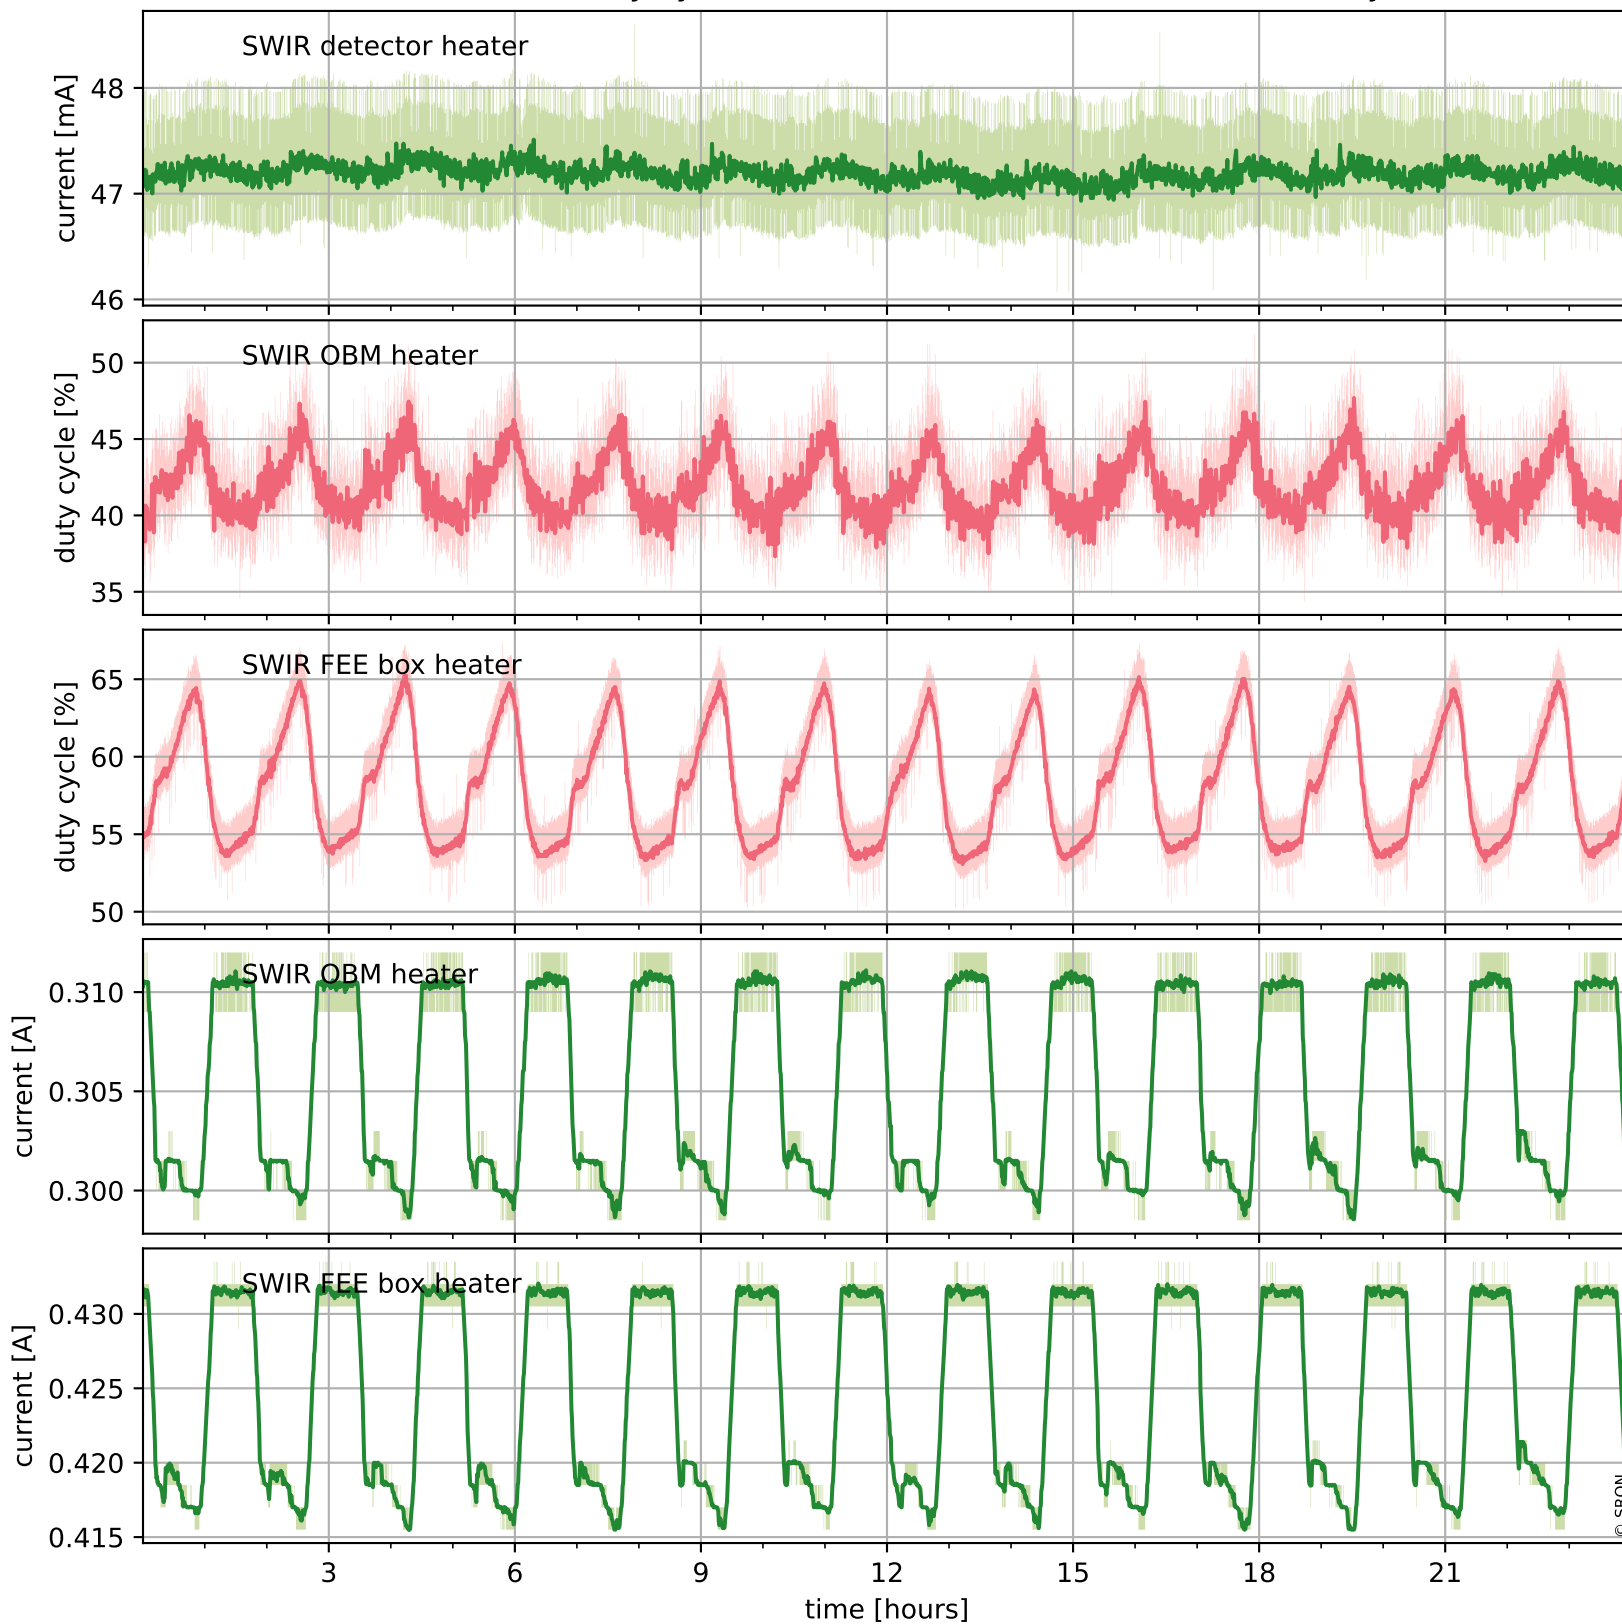

Tropomi SWIR housekeeping data

orbits : [21716, 21729]
coverage : 2021-12-22 / 2021-12-23
created : 2023-08-21T09:21:24

Temperature of sensors relevant for SWIR (one day)

Tropomi SWIR housekeeping data

orbits : [21245, 21729]
coverage : 2021-11-18 / 2021-12-23
created : 2023-08-21T09:21:24

Temperature of sensors relevant for SWIR (last month)

Tropomi SWIR housekeeping data

orbits : [21716, 21729]
coverage : 2021-12-22 / 2021-12-23
created : 2023-08-21T09:21:24

Current and duty cycle of 3 heaters relevant for SWIR (one day)

Tropomi SWIR housekeeping data

orbits : [21245, 21729]
coverage : 2021-11-18 / 2021-12-23
created : 2023-08-21T09:21:25

Current and duty cycle of 3 heaters relevant for SWIR (last month)

Tropomi SWIR housekeeping data

orbits : [21716, 21729]
coverage : 2021-12-22 / 2021-12-23
created : 2023-08-21T09:21:25

Temperature of sensors at the SWIR front-end electronics (one day)

Tropomi SWIR housekeeping data

orbits : [21245, 21729]
coverage : 2021-11-18 / 2021-12-23
created : 2023-08-21T09:21:26