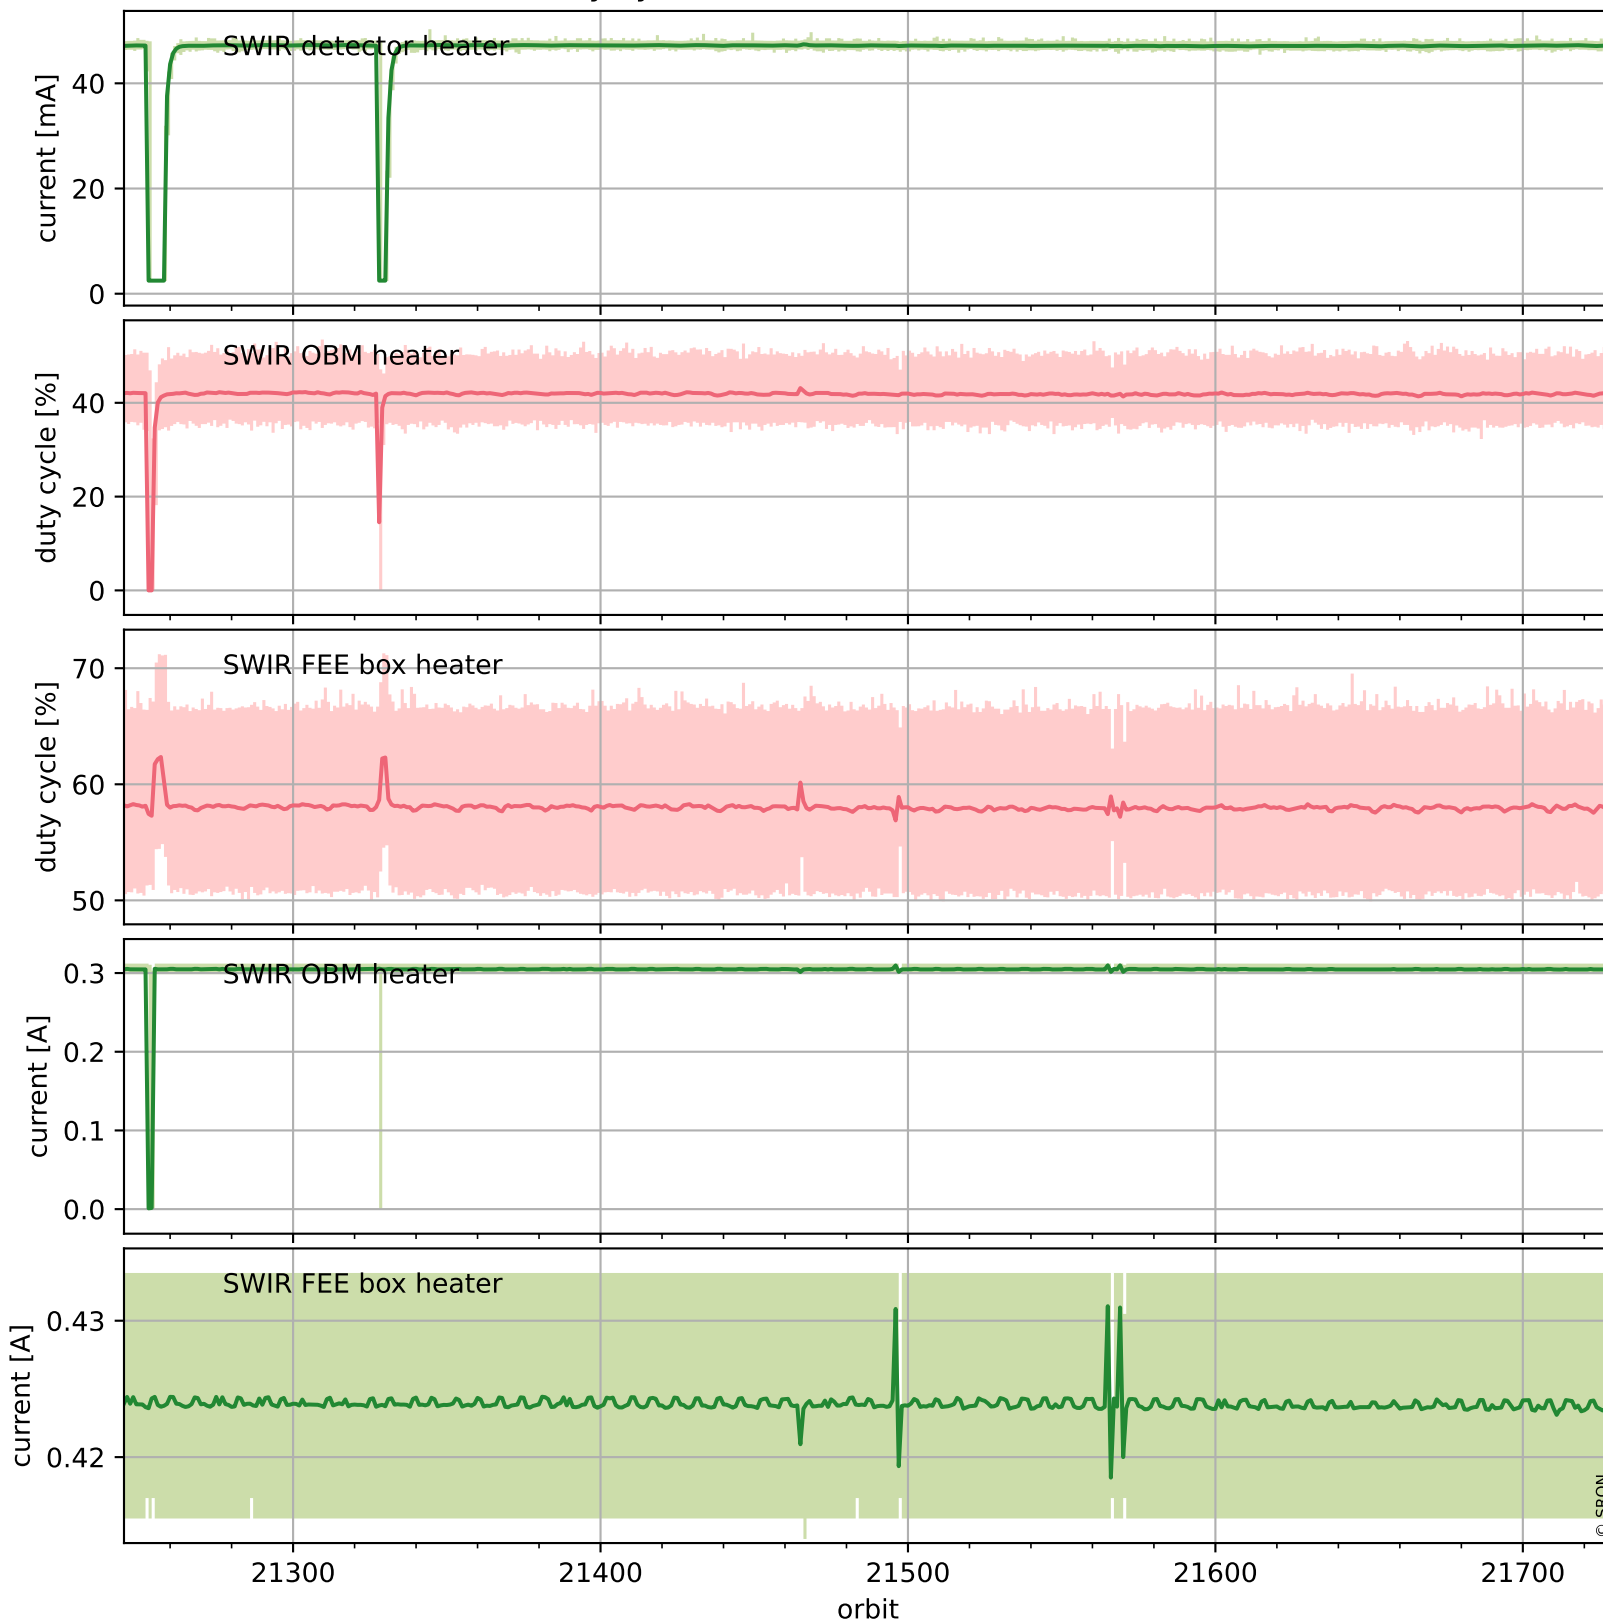

Tropomi SWIR housekeeping data

orbits : [21716, 21729]
coverage : 2021-12-22 / 2021-12-23
created : 2023-08-21T09:21:24

Temperature of sensors relevant for SWIR (one day)

Tropomi SWIR housekeeping data

orbits : [21245, 21729]
coverage : 2021-11-18 / 2021-12-23
created : 2023-08-21T09:21:24

Temperature of sensors relevant for SWIR (last month)

Tropomi SWIR housekeeping data

orbits : [21716, 21729]
coverage : 2021-12-22 / 2021-12-23
created : 2023-08-21T09:21:24

Current and duty cycle of 3 heaters relevant for SWIR (one day)

Tropomi SWIR housekeeping data

orbits : [21245, 21729]
coverage : 2021-11-18 / 2021-12-23
created : 2023-08-21T09:21:25

Current and duty cycle of 3 heaters relevant for SWIR (last month)

Tropomi SWIR housekeeping data

orbits : [21716, 21729]
coverage : 2021-12-22 / 2021-12-23
created : 2023-08-21T09:21:25

Temperature of sensors at the SWIR front-end electronics (one day)

Tropomi SWIR housekeeping data

orbits : [21245, 21729]
coverage : 2021-11-18 / 2021-12-23
created : 2023-08-21T09:21:26