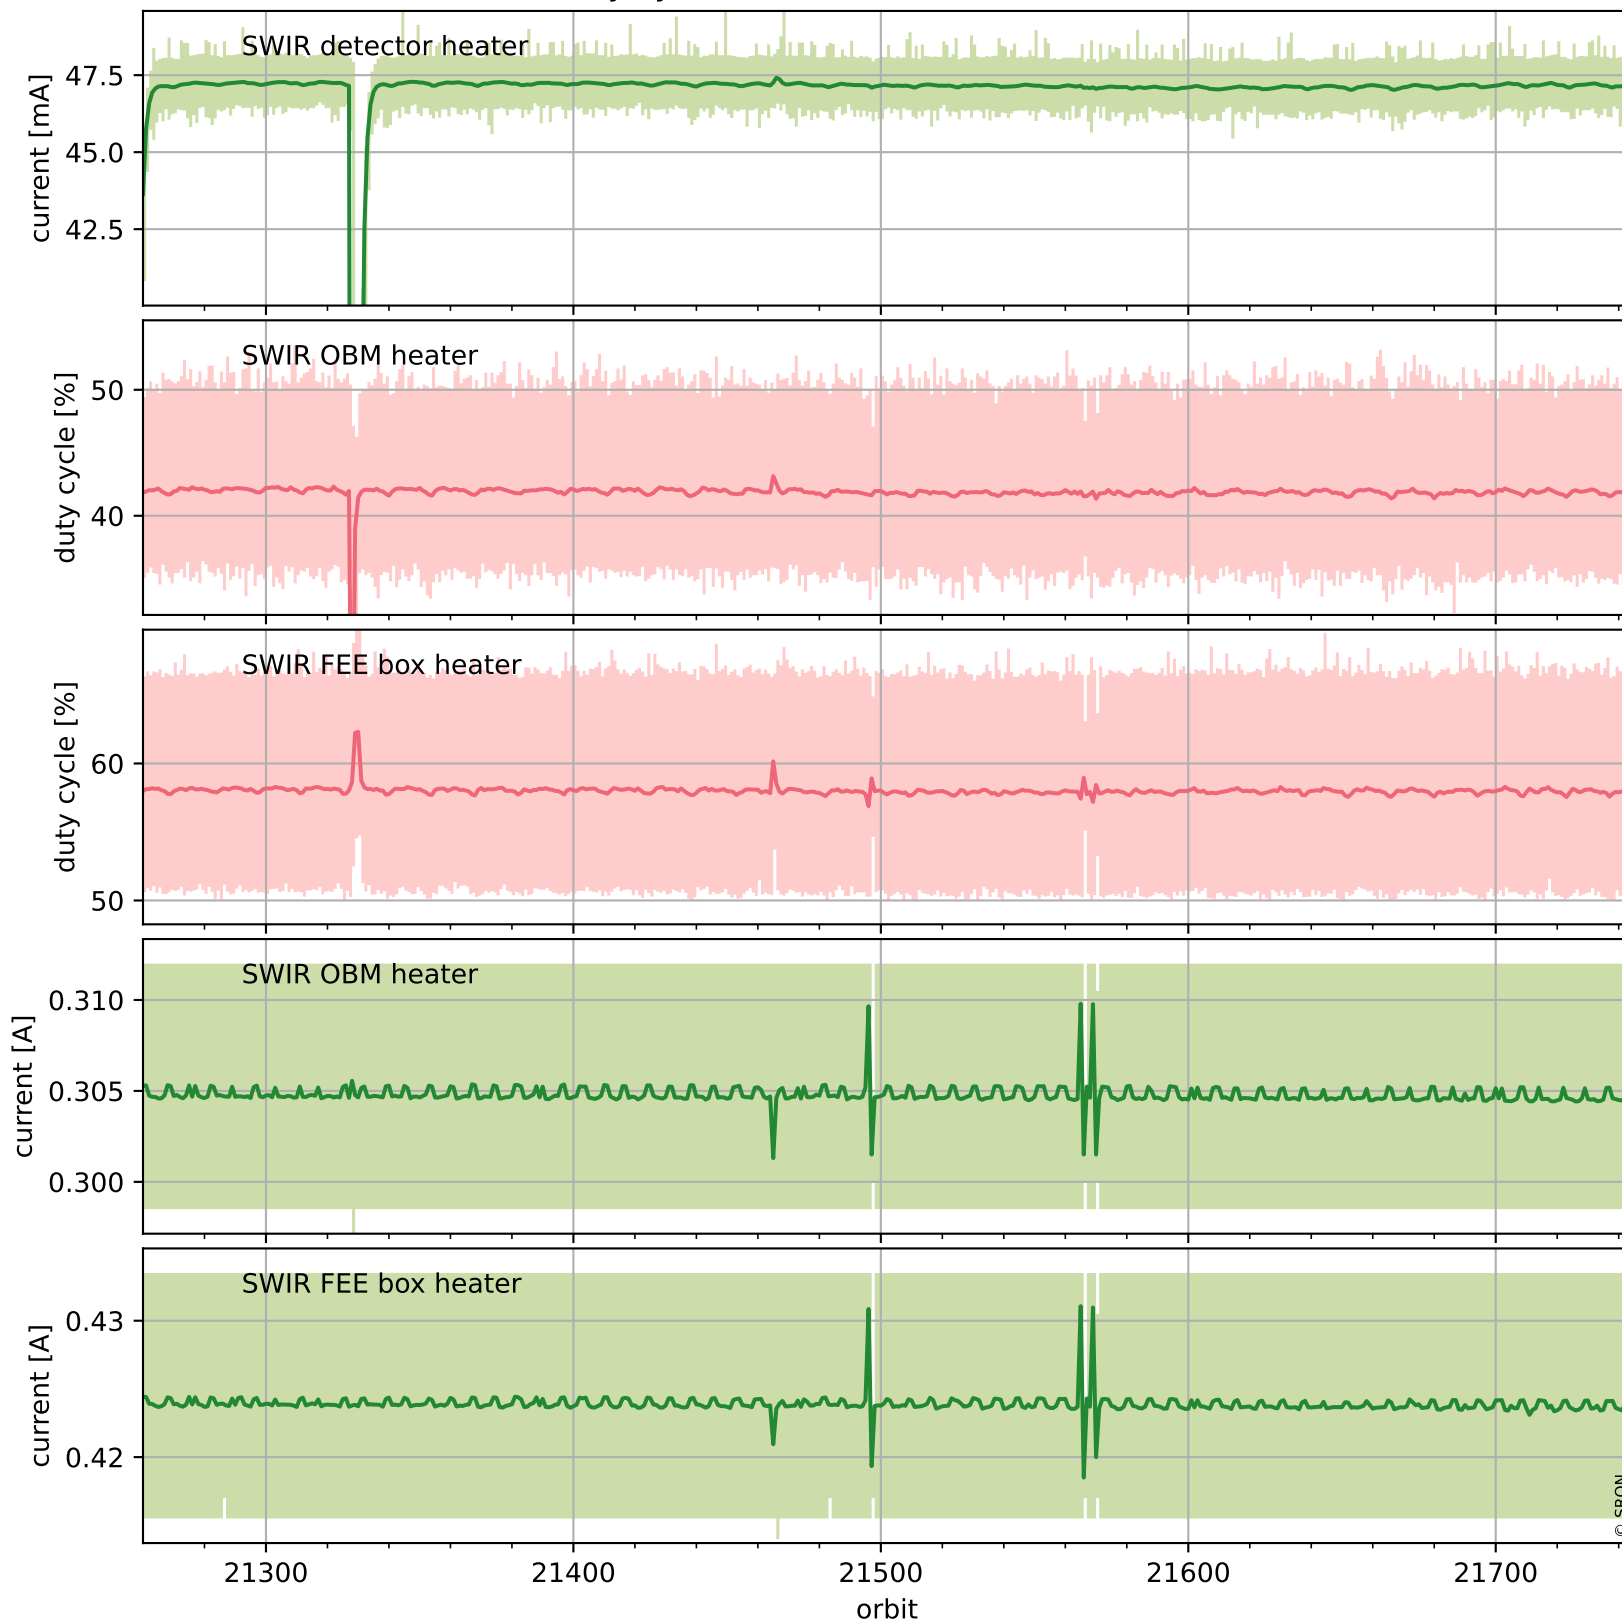

Tropomi SWIR housekeeping data

orbits : [21730, 21744]
coverage : 2021-12-23 / 2021-12-24
created : 2023-08-21T09:21:26

Temperature of sensors relevant for SWIR (one day)

Tropomi SWIR housekeeping data

orbits : [21260, 21744]
coverage : 2021-11-19 / 2021-12-24
created : 2023-08-21T09:21:26

Temperature of sensors relevant for SWIR (last month)

Tropomi SWIR housekeeping data

orbits : [21730, 21744]
coverage : 2021-12-23 / 2021-12-24
created : 2023-08-21T09:21:27

Current and duty cycle of 3 heaters relevant for SWIR (one day)

Tropomi SWIR housekeeping data

orbits : [21260, 21744]
coverage : 2021-11-19 / 2021-12-24
created : 2023-08-21T09:21:27

Current and duty cycle of 3 heaters relevant for SWIR (last month)

Tropomi SWIR housekeeping data

orbits : [21730, 21744]
coverage : 2021-12-23 / 2021-12-24
created : 2023-08-21T09:21:28

Temperature of sensors at the SWIR front-end electronics (one day)

Tropomi SWIR housekeeping data

orbits : [21260, 21744]
coverage : 2021-11-19 / 2021-12-24
created : 2023-08-21T09:21:28