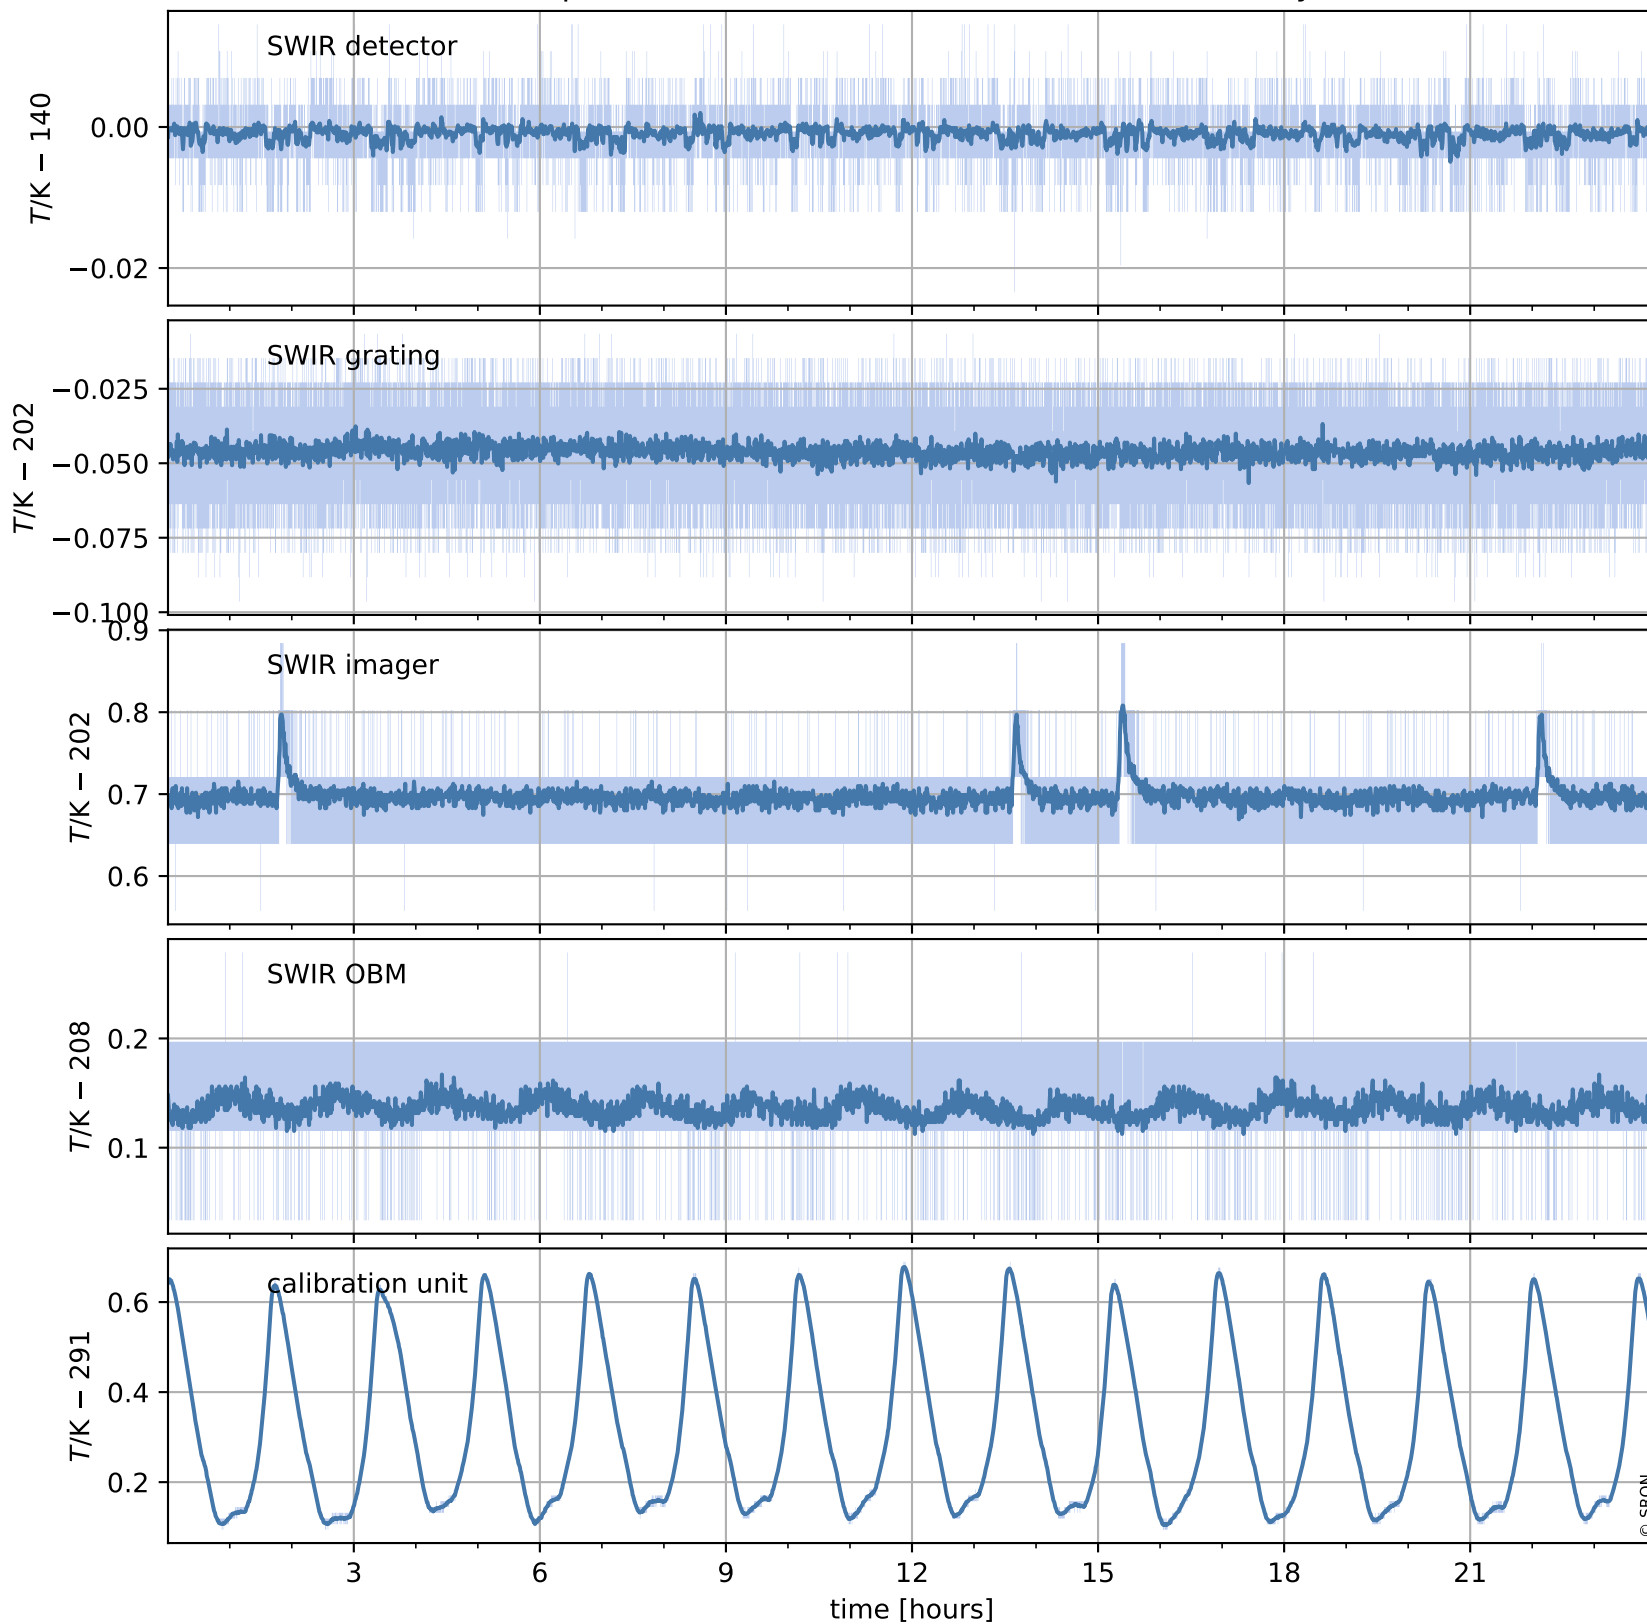

Tropomi SWIR housekeeping data

orbits : [21730, 21744]
coverage : 2021-12-23 / 2021-12-24
created : 2023-08-21T09:21:26

Temperature of sensors relevant for SWIR (one day)

Tropomi SWIR housekeeping data

orbits : [21260, 21744]
coverage : 2021-11-19 / 2021-12-24
created : 2023-08-21T09:21:26

Temperature of sensors relevant for SWIR (last month)

Tropomi SWIR housekeeping data

orbits : [21730, 21744]
coverage : 2021-12-23 / 2021-12-24
created : 2023-08-21T09:21:27

Current and duty cycle of 3 heaters relevant for SWIR (one day)

Tropomi SWIR housekeeping data

orbits : [21260, 21744]
coverage : 2021-11-19 / 2021-12-24
created : 2023-08-21T09:21:27

Current and duty cycle of 3 heaters relevant for SWIR (last month)

Tropomi SWIR housekeeping data

orbits : [21730, 21744]
coverage : 2021-12-23 / 2021-12-24
created : 2023-08-21T09:21:28

Temperature of sensors at the SWIR front-end electronics (one day)

Tropomi SWIR housekeeping data

orbits : [21260, 21744]
coverage : 2021-11-19 / 2021-12-24
created : 2023-08-21T09:21:28