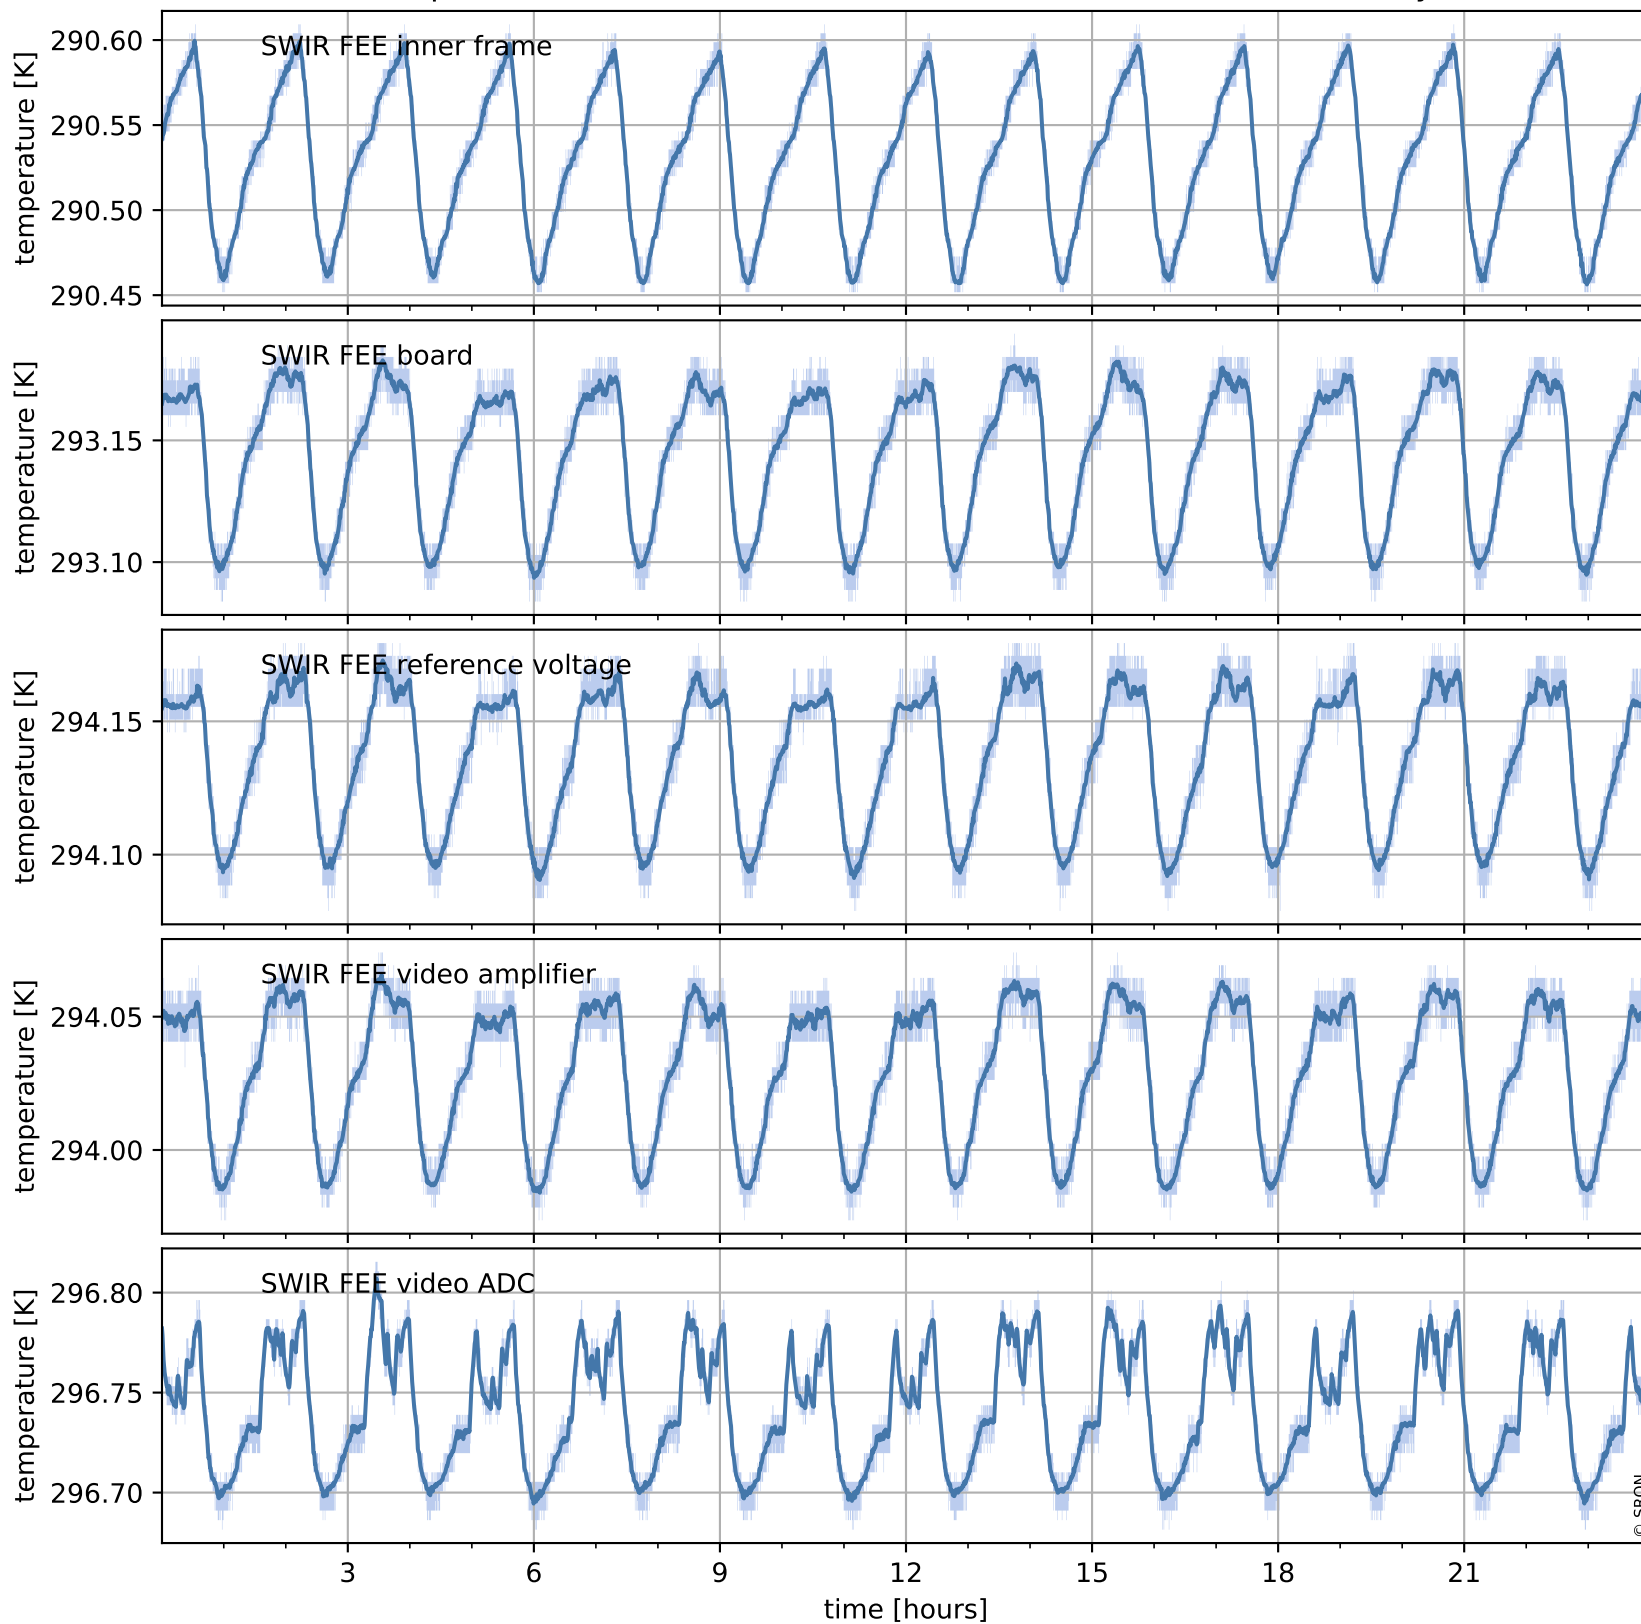

Tropomi SWIR housekeeping data

orbits : [21730, 21744]
coverage : 2021-12-23 / 2021-12-24
created : 2023-08-21T09:21:26

Temperature of sensors relevant for SWIR (one day)

Tropomi SWIR housekeeping data

orbits : [21260, 21744]
coverage : 2021-11-19 / 2021-12-24
created : 2023-08-21T09:21:26

Temperature of sensors relevant for SWIR (last month)

Tropomi SWIR housekeeping data

orbits : [21730, 21744]
coverage : 2021-12-23 / 2021-12-24
created : 2023-08-21T09:21:27

Current and duty cycle of 3 heaters relevant for SWIR (one day)

Tropomi SWIR housekeeping data

orbits : [21260, 21744]
coverage : 2021-11-19 / 2021-12-24
created : 2023-08-21T09:21:27

Current and duty cycle of 3 heaters relevant for SWIR (last month)

Tropomi SWIR housekeeping data

orbits : [21730, 21744]
coverage : 2021-12-23 / 2021-12-24
created : 2023-08-21T09:21:28

Temperature of sensors at the SWIR front-end electronics (one day)

Tropomi SWIR housekeeping data

orbits : [21260, 21744]
coverage : 2021-11-19 / 2021-12-24
created : 2023-08-21T09:21:28