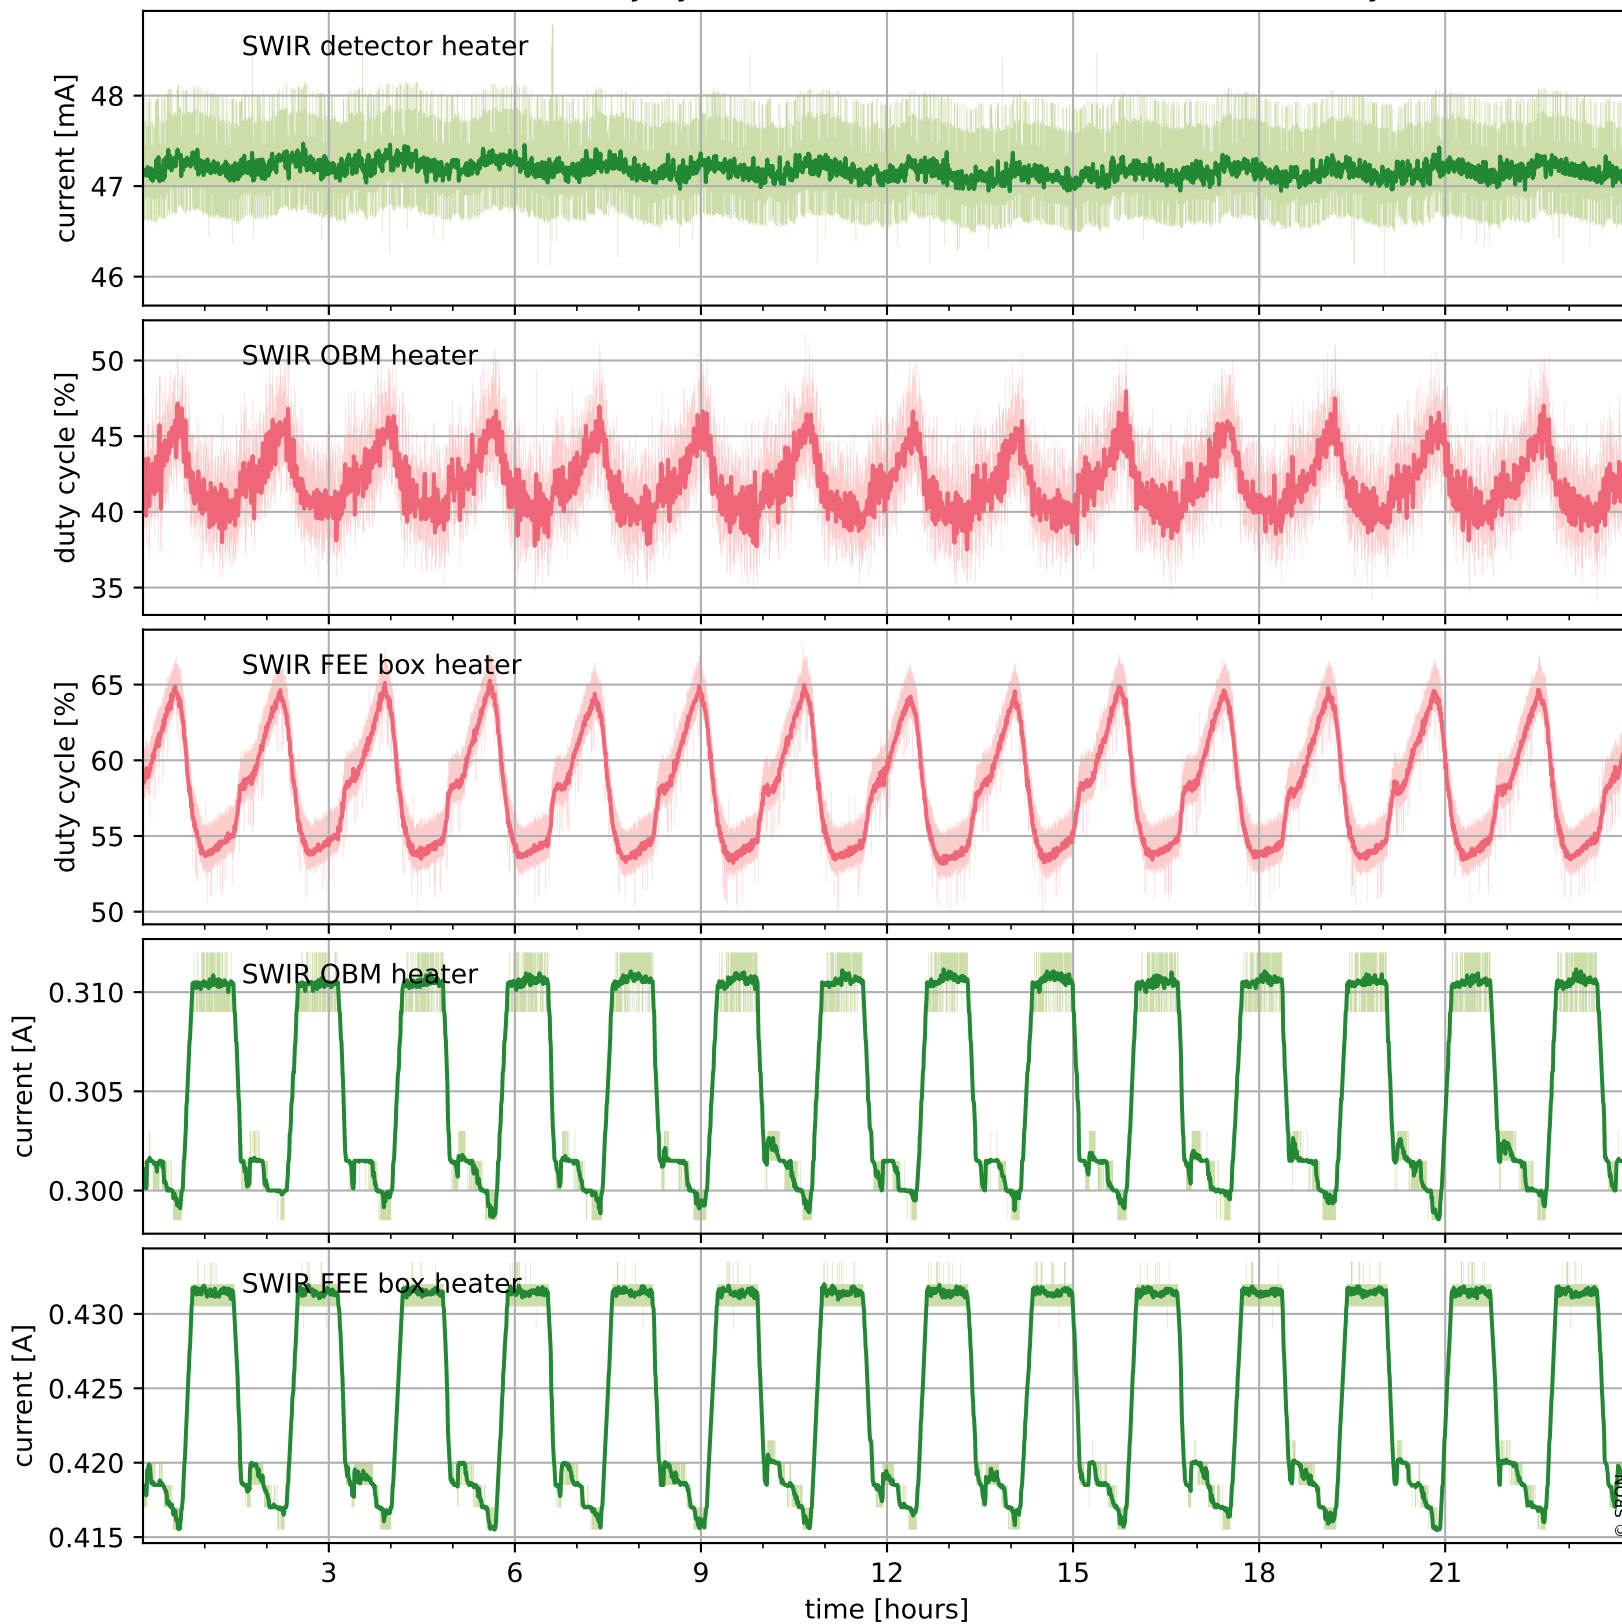

Tropomi SWIR housekeeping data

orbits : [21730, 21744]
coverage : 2021-12-23 / 2021-12-24
created : 2023-08-21T09:21:26

Temperature of sensors relevant for SWIR (one day)

Tropomi SWIR housekeeping data

orbits : [21260, 21744]
coverage : 2021-11-19 / 2021-12-24
created : 2023-08-21T09:21:26

Temperature of sensors relevant for SWIR (last month)

Tropomi SWIR housekeeping data

orbits : [21730, 21744]
coverage : 2021-12-23 / 2021-12-24
created : 2023-08-21T09:21:27

Current and duty cycle of 3 heaters relevant for SWIR (one day)

Tropomi SWIR housekeeping data

orbits : [21260, 21744]
coverage : 2021-11-19 / 2021-12-24
created : 2023-08-21T09:21:27

Current and duty cycle of 3 heaters relevant for SWIR (last month)

Tropomi SWIR housekeeping data

orbits : [21730, 21744]
coverage : 2021-12-23 / 2021-12-24
created : 2023-08-21T09:21:28

Temperature of sensors at the SWIR front-end electronics (one day)

Tropomi SWIR housekeeping data

orbits : [21260, 21744]
coverage : 2021-11-19 / 2021-12-24
created : 2023-08-21T09:21:28