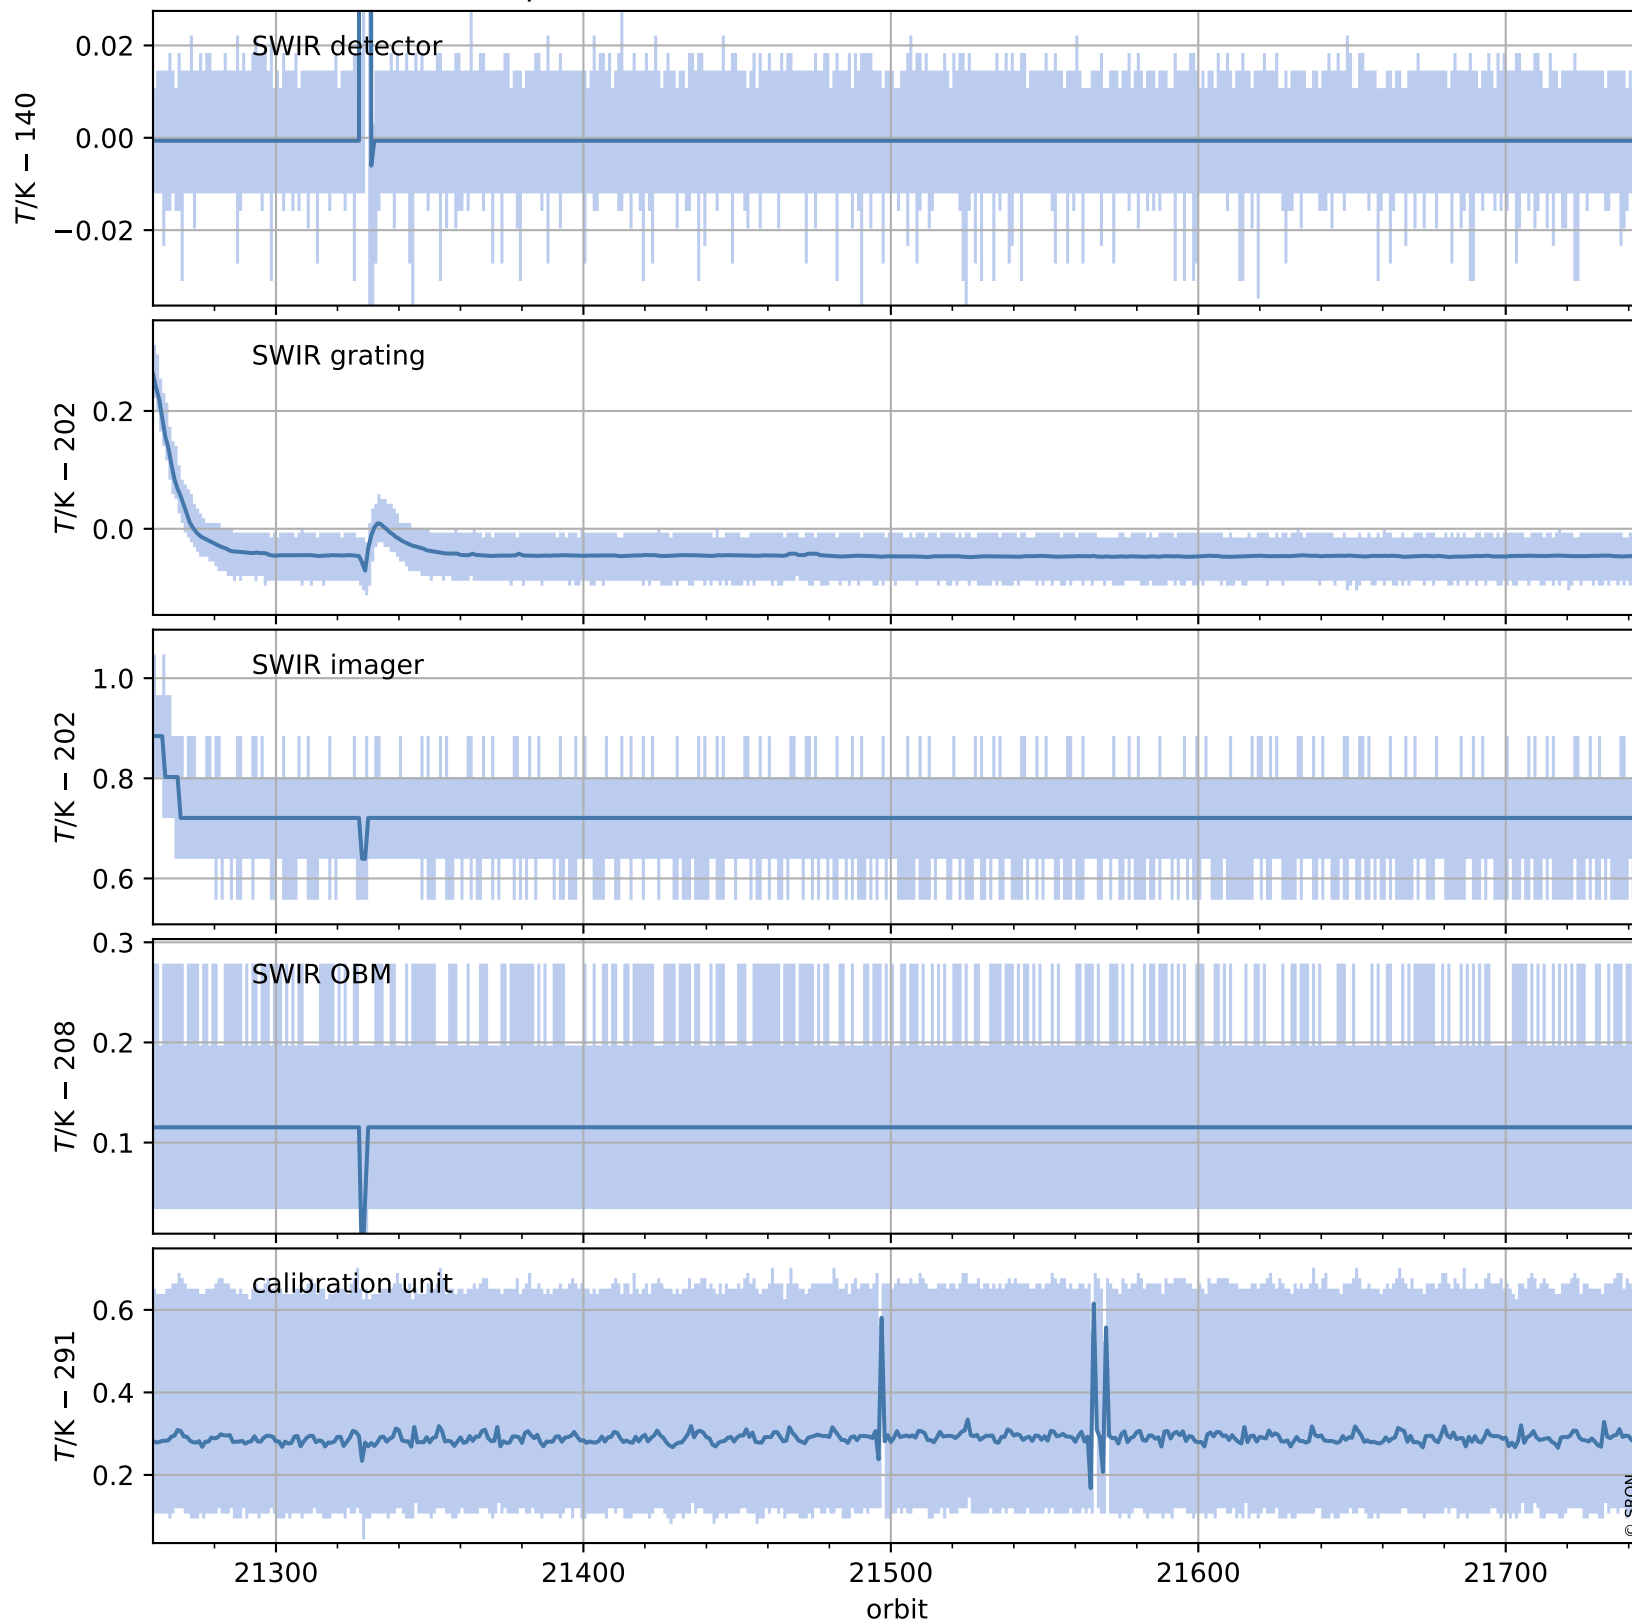

Tropomi SWIR housekeeping data

orbits : [21730, 21744]
coverage : 2021-12-23 / 2021-12-24
created : 2023-08-21T09:21:26

Temperature of sensors relevant for SWIR (one day)

Tropomi SWIR housekeeping data

orbits : [21260, 21744]
coverage : 2021-11-19 / 2021-12-24
created : 2023-08-21T09:21:26

Temperature of sensors relevant for SWIR (last month)

Tropomi SWIR housekeeping data

orbits : [21730, 21744]
coverage : 2021-12-23 / 2021-12-24
created : 2023-08-21T09:21:27

Current and duty cycle of 3 heaters relevant for SWIR (one day)

Tropomi SWIR housekeeping data

orbits : [21260, 21744]
coverage : 2021-11-19 / 2021-12-24
created : 2023-08-21T09:21:27

Current and duty cycle of 3 heaters relevant for SWIR (last month)

Tropomi SWIR housekeeping data

orbits : [21730, 21744]
coverage : 2021-12-23 / 2021-12-24
created : 2023-08-21T09:21:28

Temperature of sensors at the SWIR front-end electronics (one day)

Tropomi SWIR housekeeping data

orbits : [21260, 21744]
coverage : 2021-11-19 / 2021-12-24
created : 2023-08-21T09:21:28