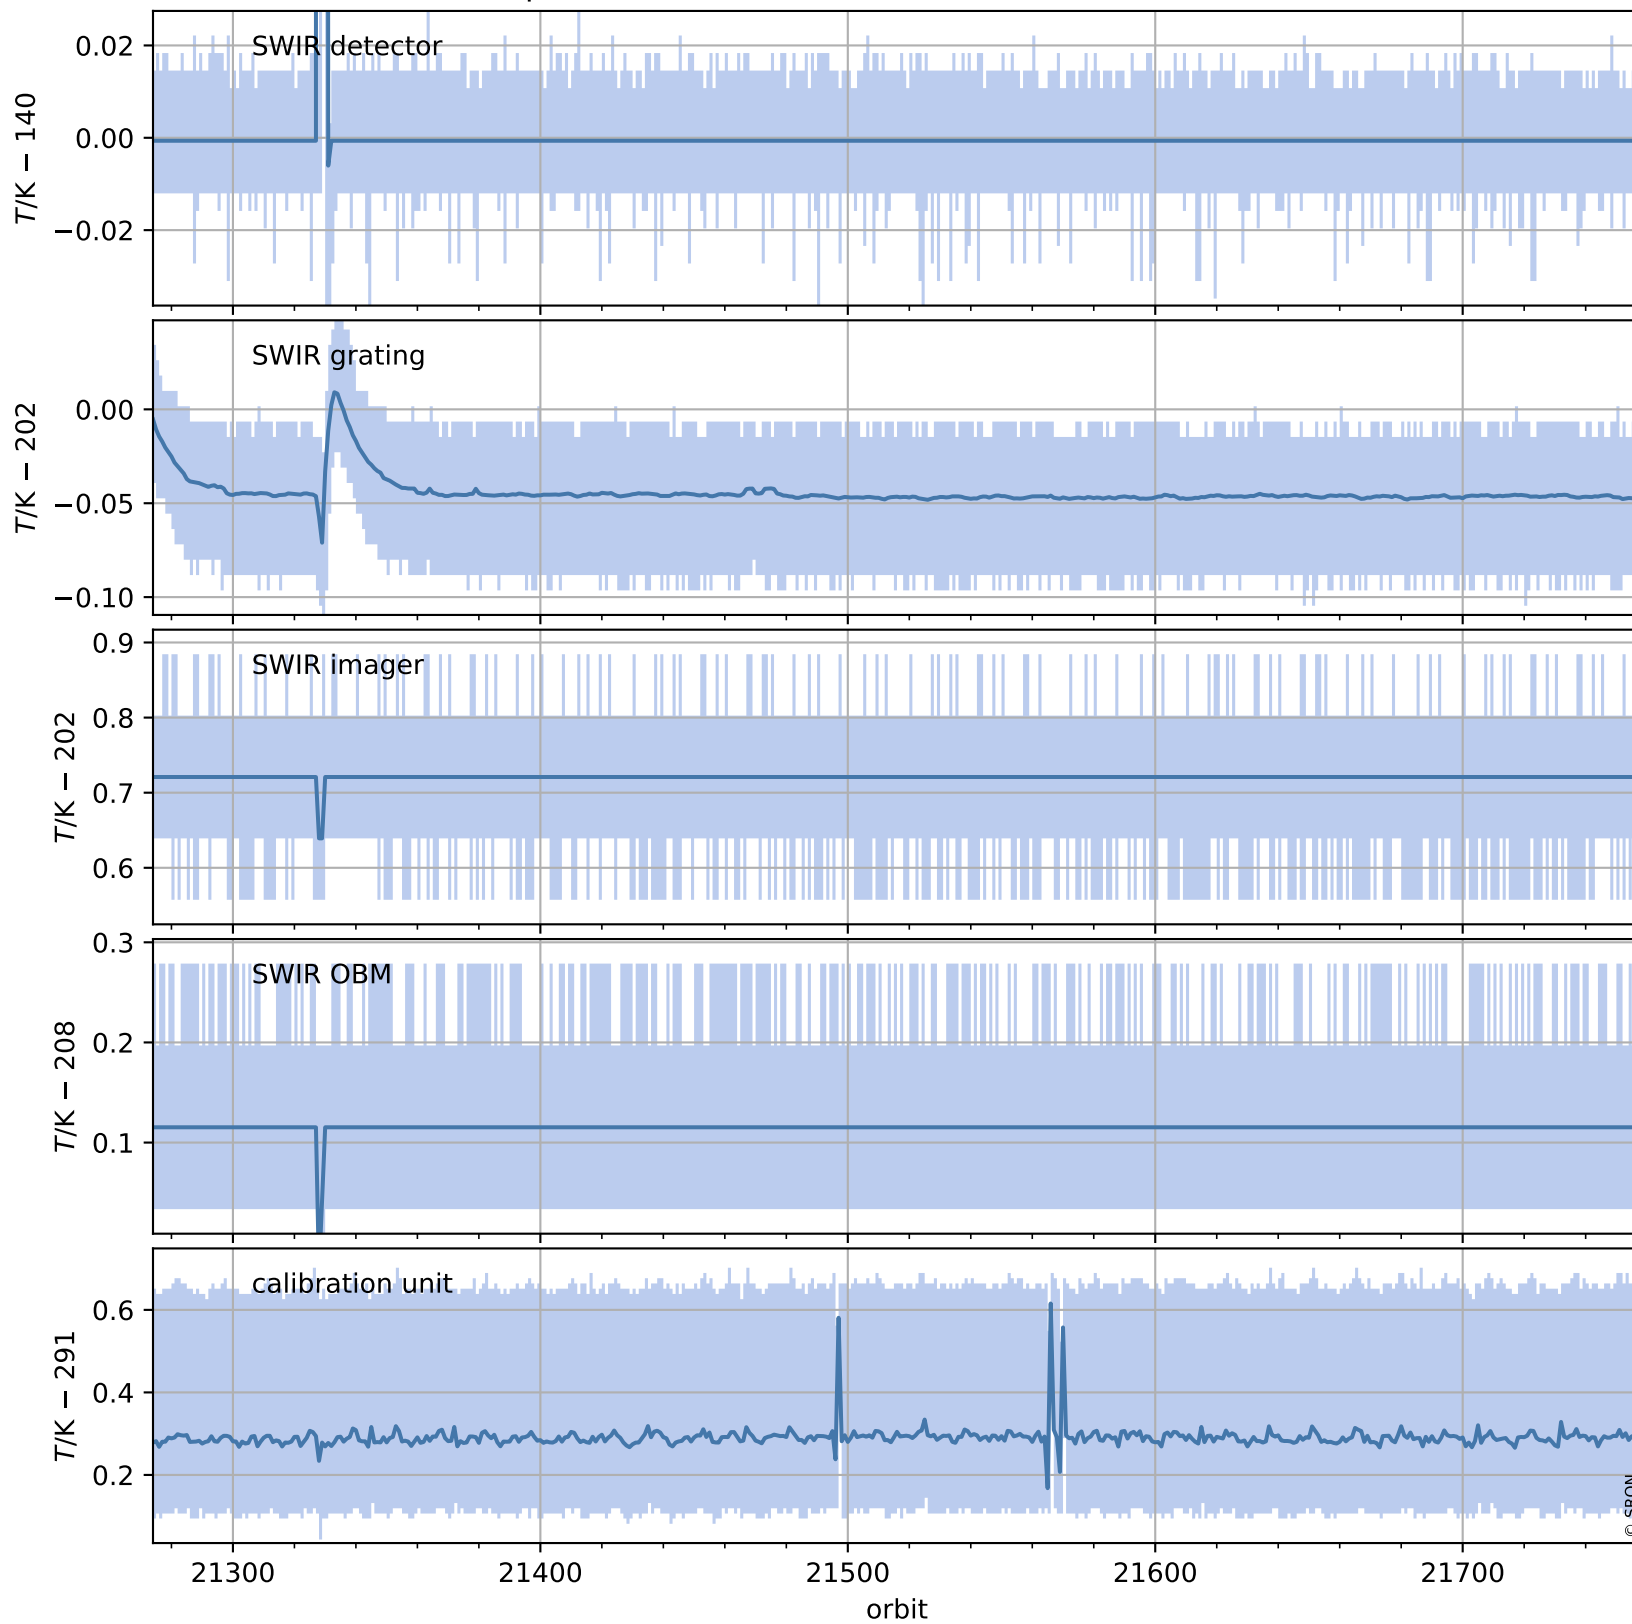

# Tropomi SWIR housekeeping data

orbits : [21745, 21758]  
coverage : 2021-12-24 / 2021-12-25  
created : 2023-08-21T09:21:28

## Temperature of sensors relevant for SWIR (one day)

# Tropomi SWIR housekeeping data

orbits : [21274, 21758]  
coverage : 2021-11-20 / 2021-12-25  
created : 2023-08-21T09:21:29

## Temperature of sensors relevant for SWIR (last month)