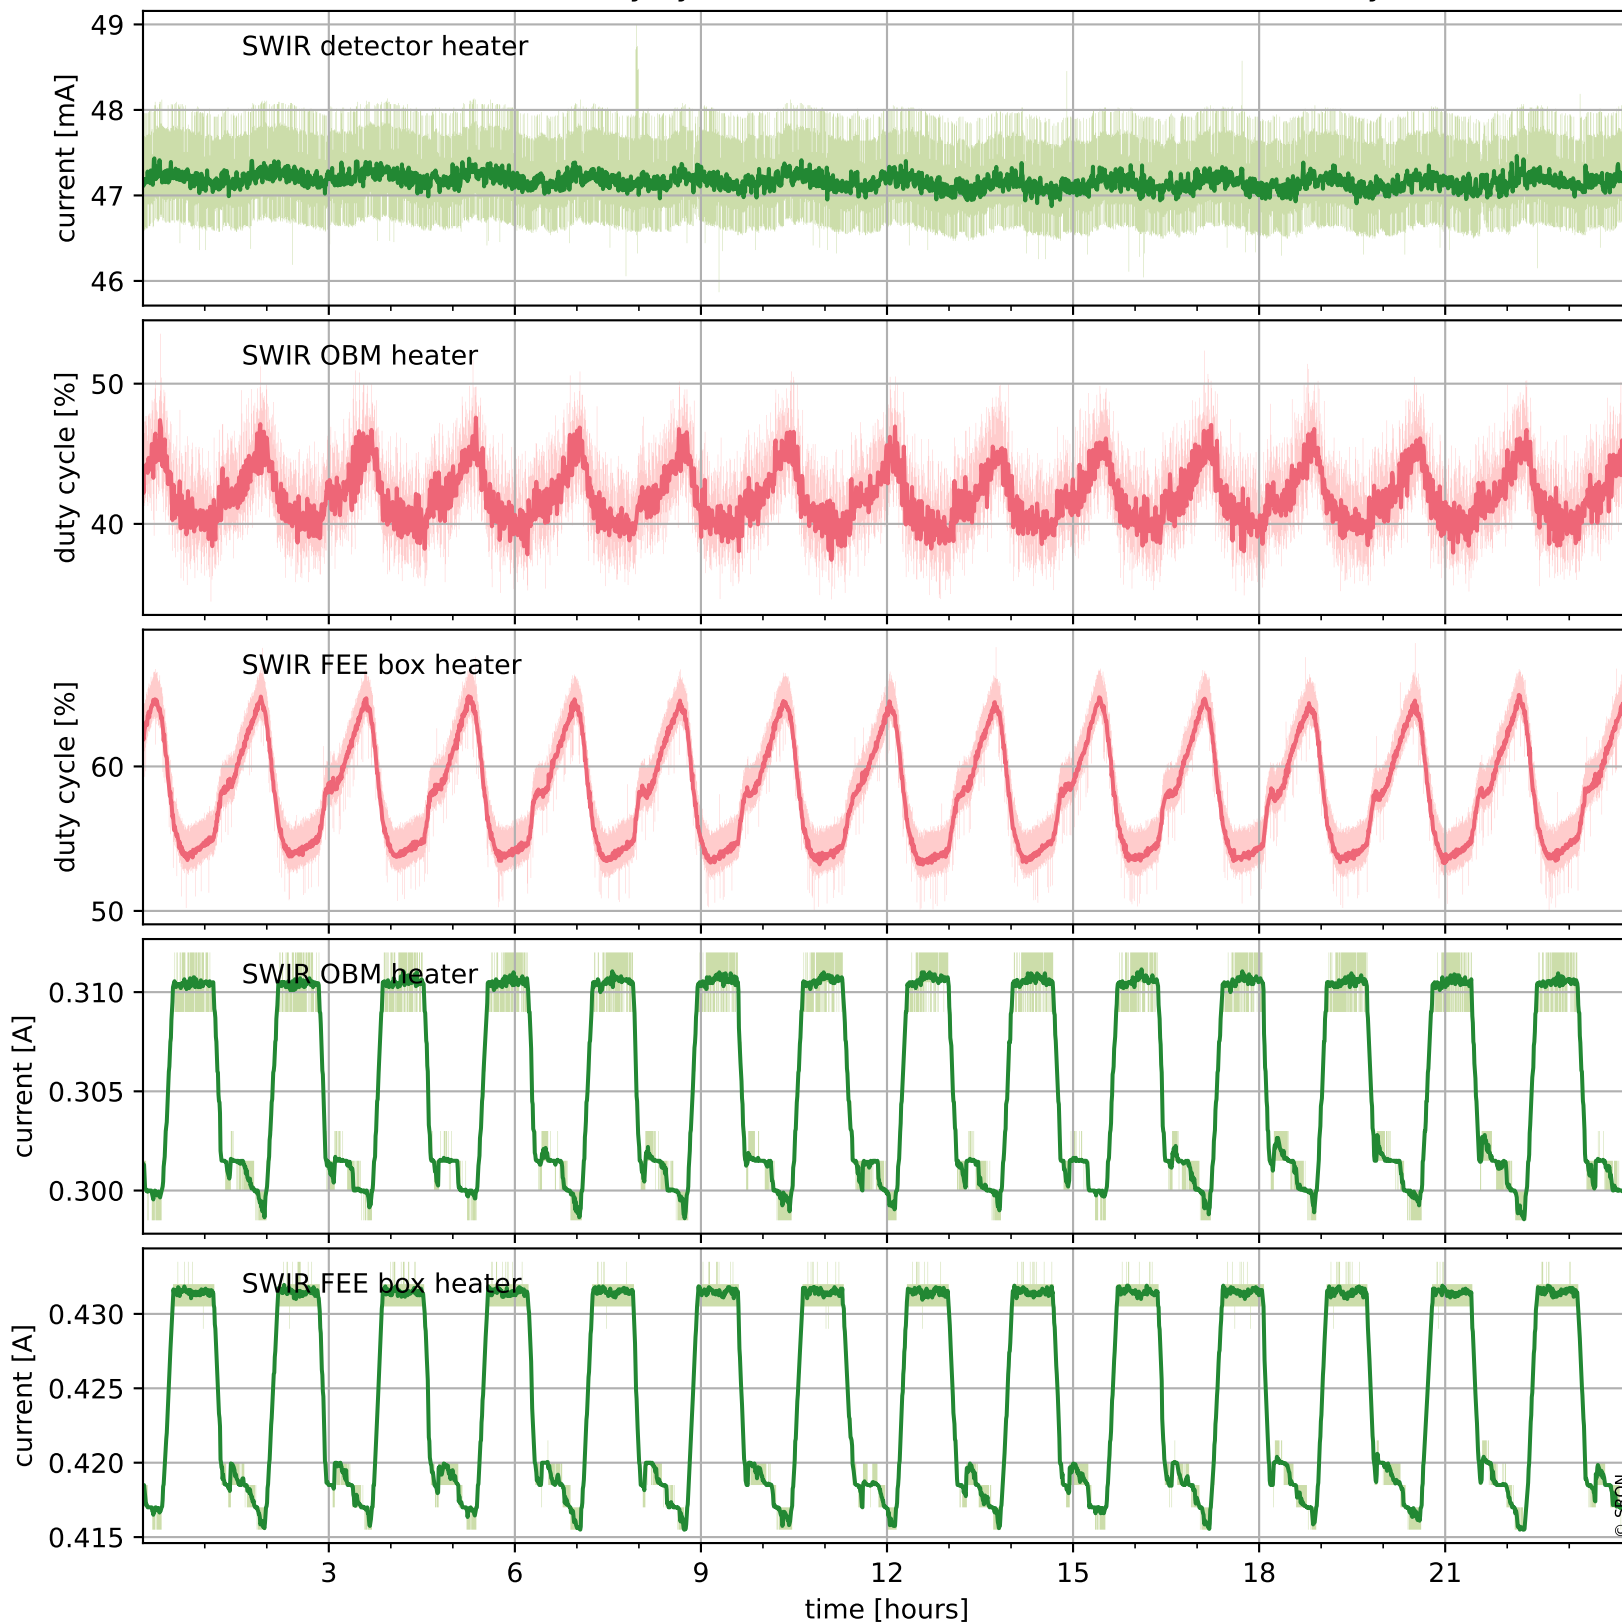

Tropomi SWIR housekeeping data

orbits : [21745, 21758]
coverage : 2021-12-24 / 2021-12-25
created : 2023-08-21T09:21:29

Current and duty cycle of 3 heaters relevant for SWIR (one day)