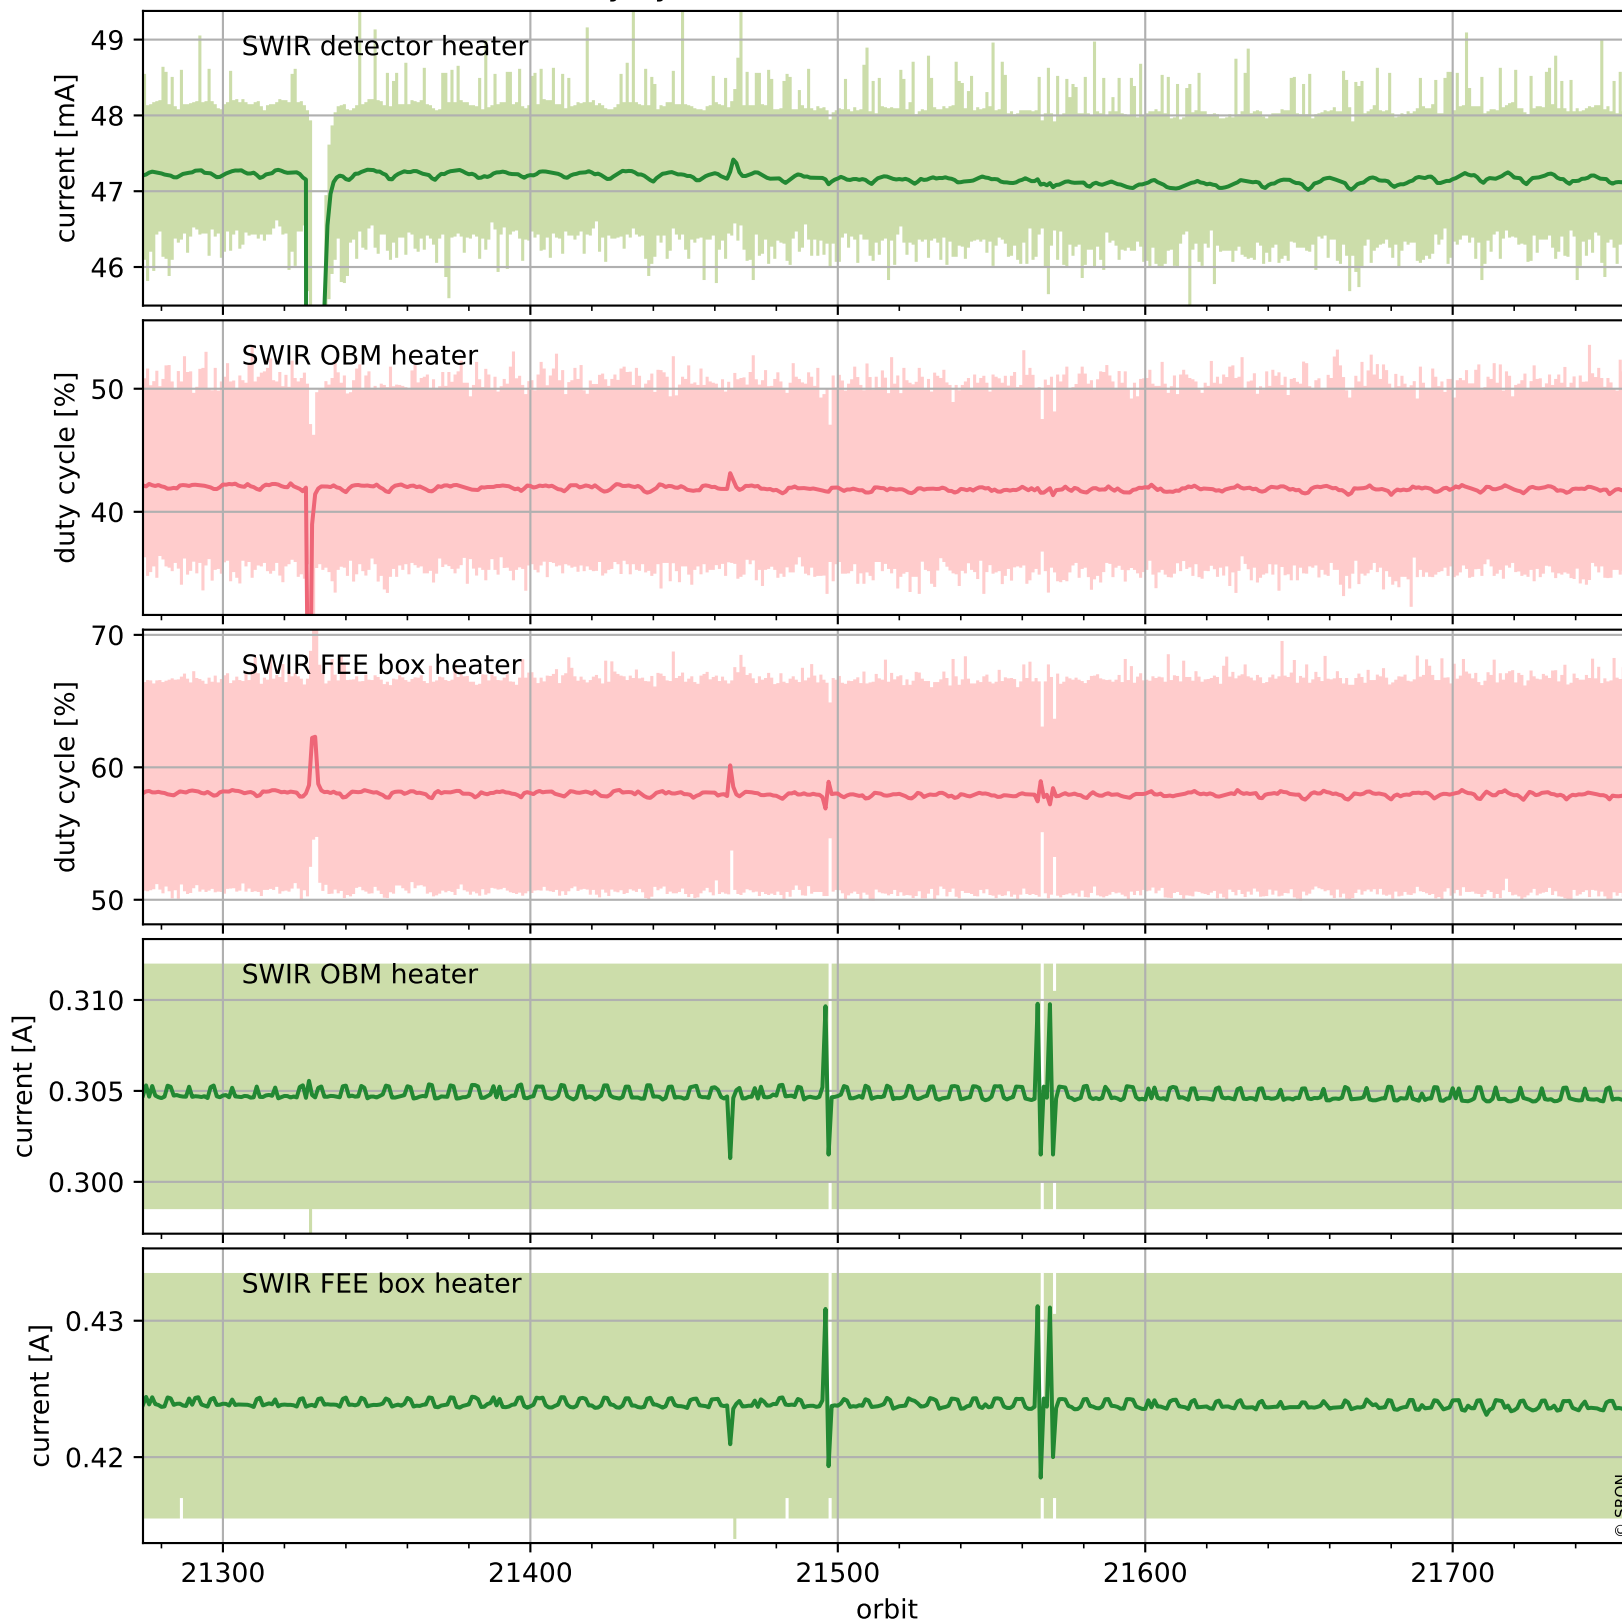

Tropomi SWIR housekeeping data

orbits : [21274, 21758]
coverage : 2021-11-20 / 2021-12-25
created : 2023-08-21T09:21:30

Current and duty cycle of 3 heaters relevant for SWIR (last month)