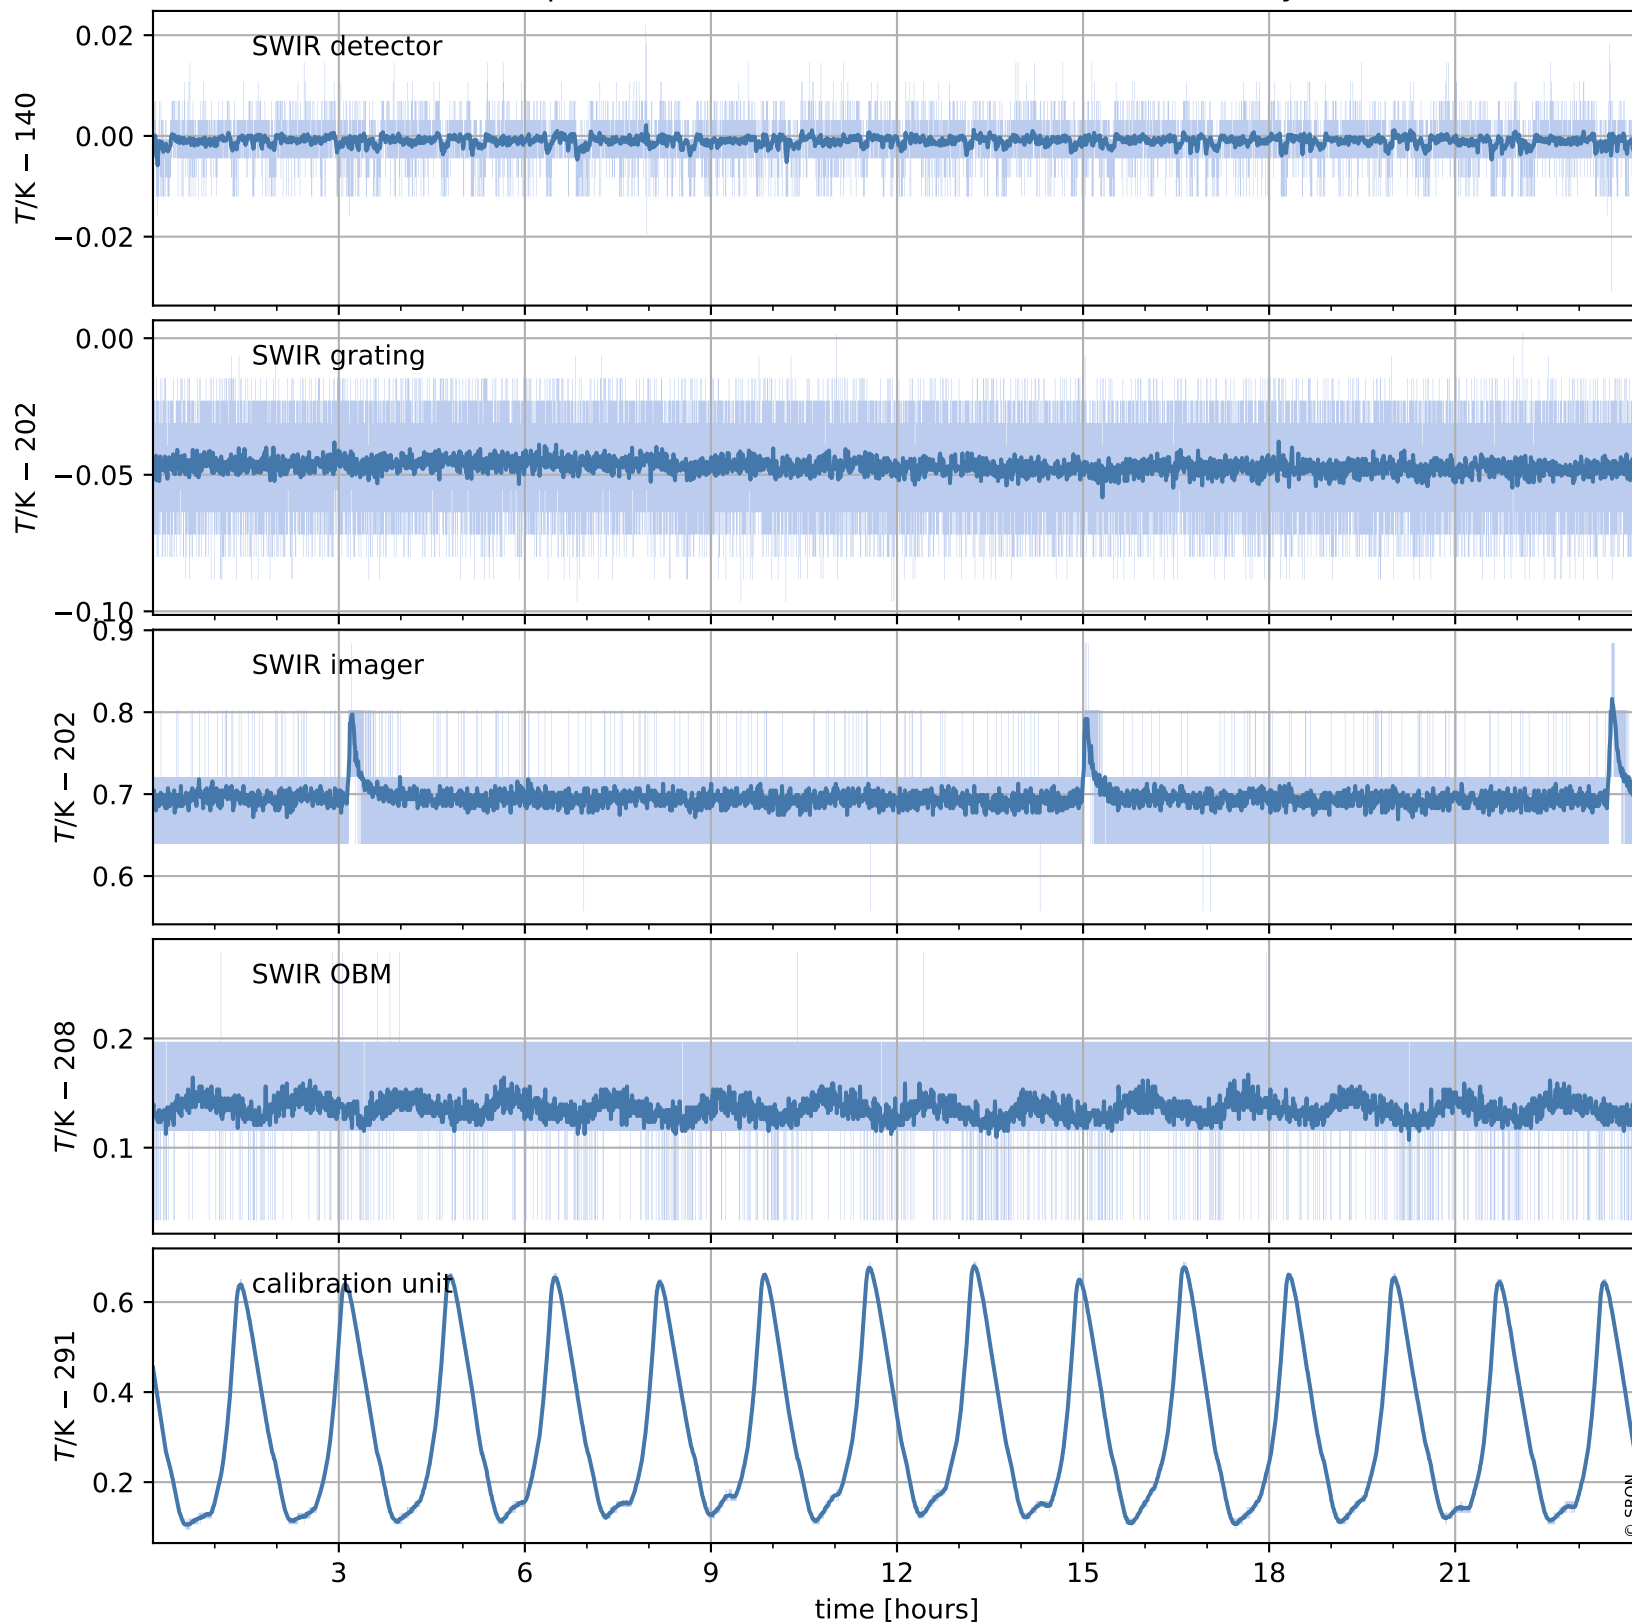

# Tropomi SWIR housekeeping data

orbits : [21745, 21758]  
coverage : 2021-12-24 / 2021-12-25  
created : 2023-08-21T09:21:28

## Temperature of sensors relevant for SWIR (one day)

## Temperature of sensors relevant for SWIR (last month)