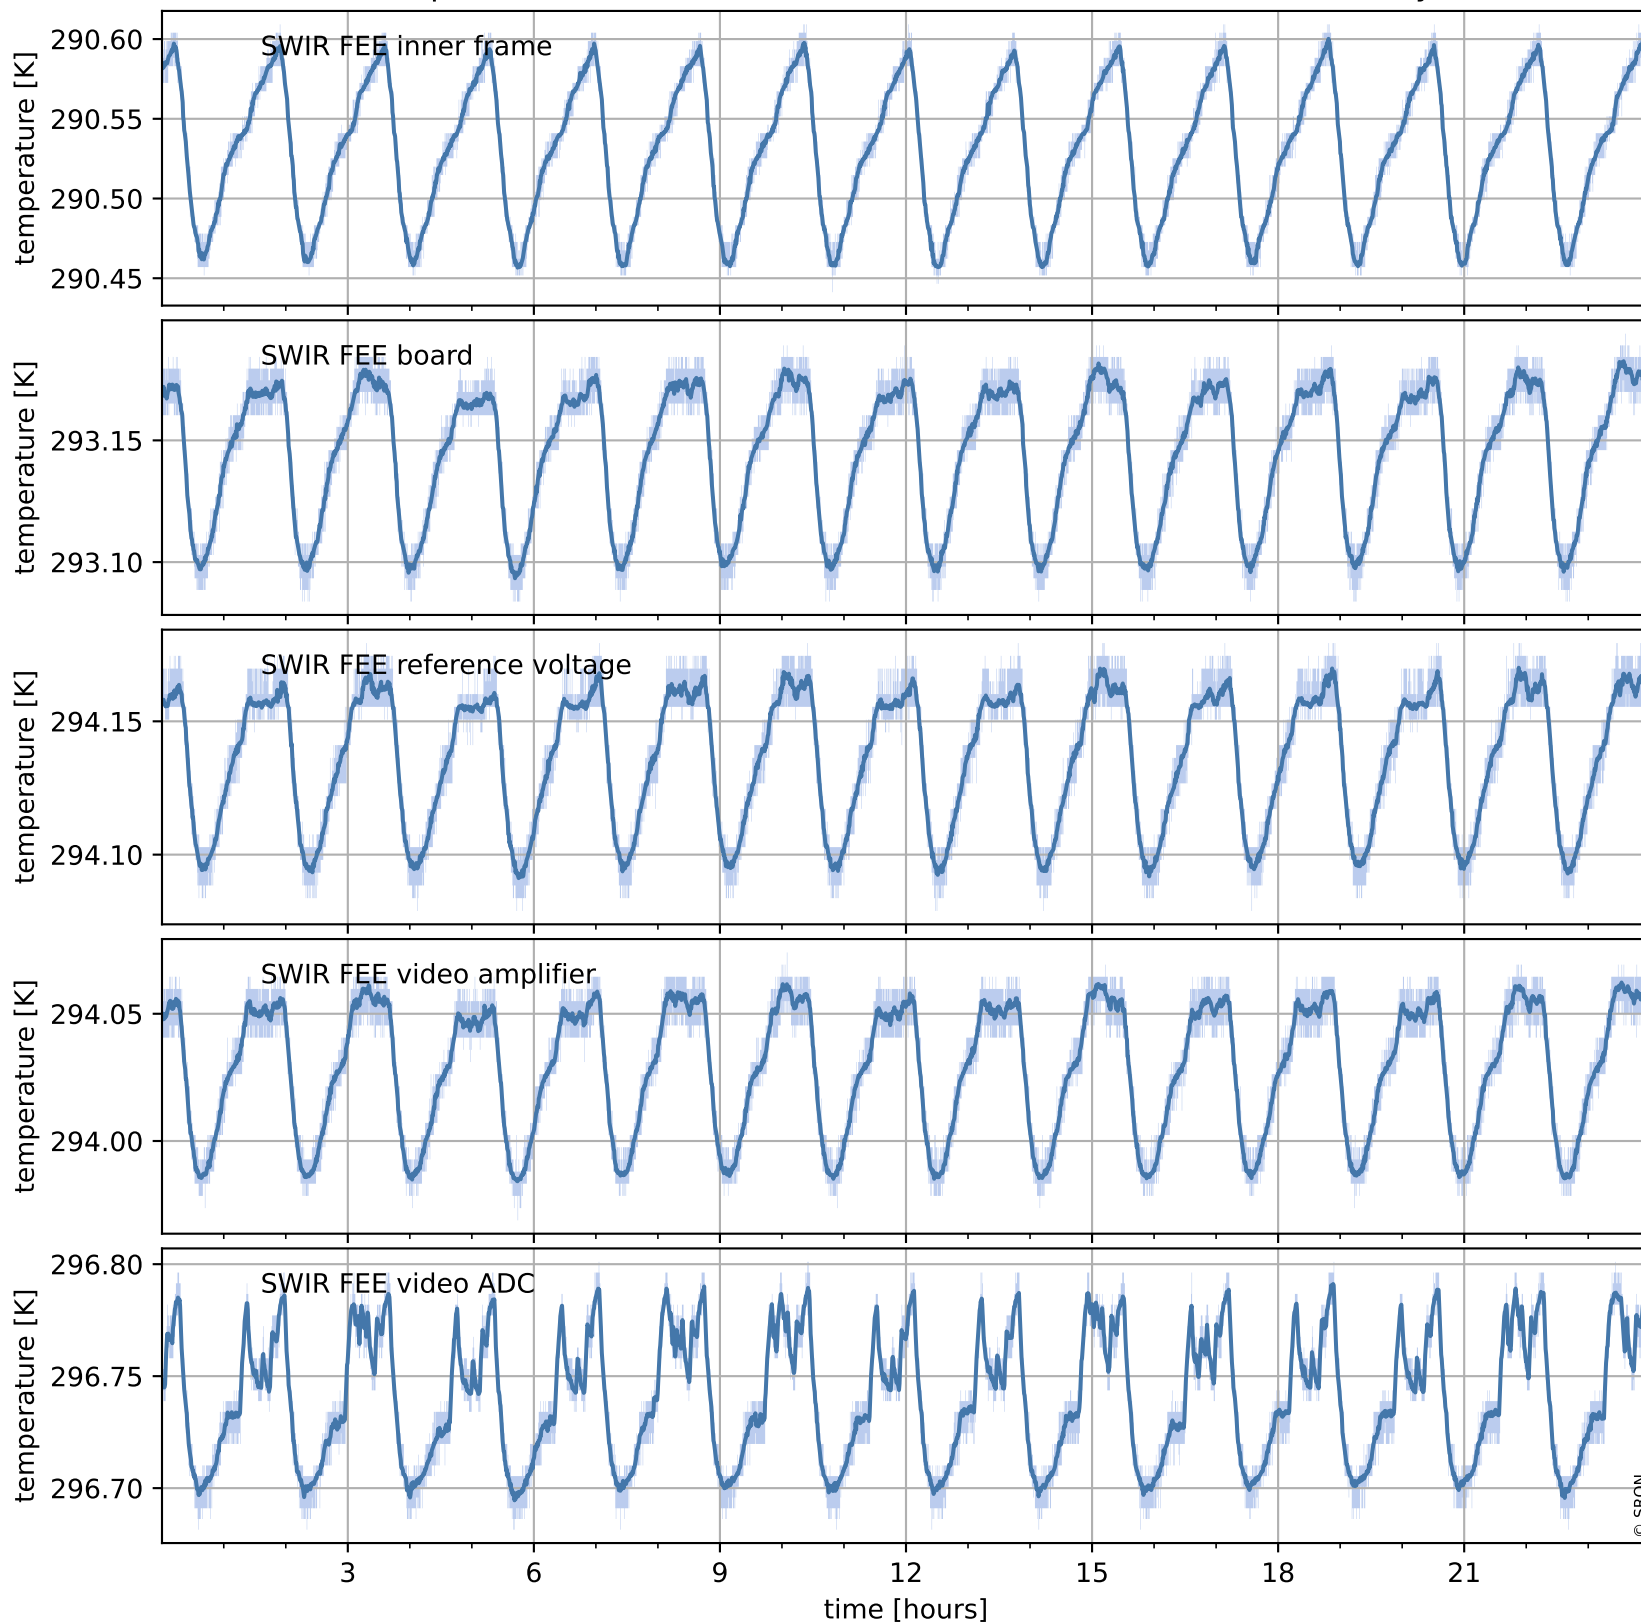

Tropomi SWIR housekeeping data

orbits : [21745, 21758]
coverage : 2021-12-24 / 2021-12-25
created : 2023-08-21T09:21:30

Temperature of sensors at the SWIR front-end electronics (one day)