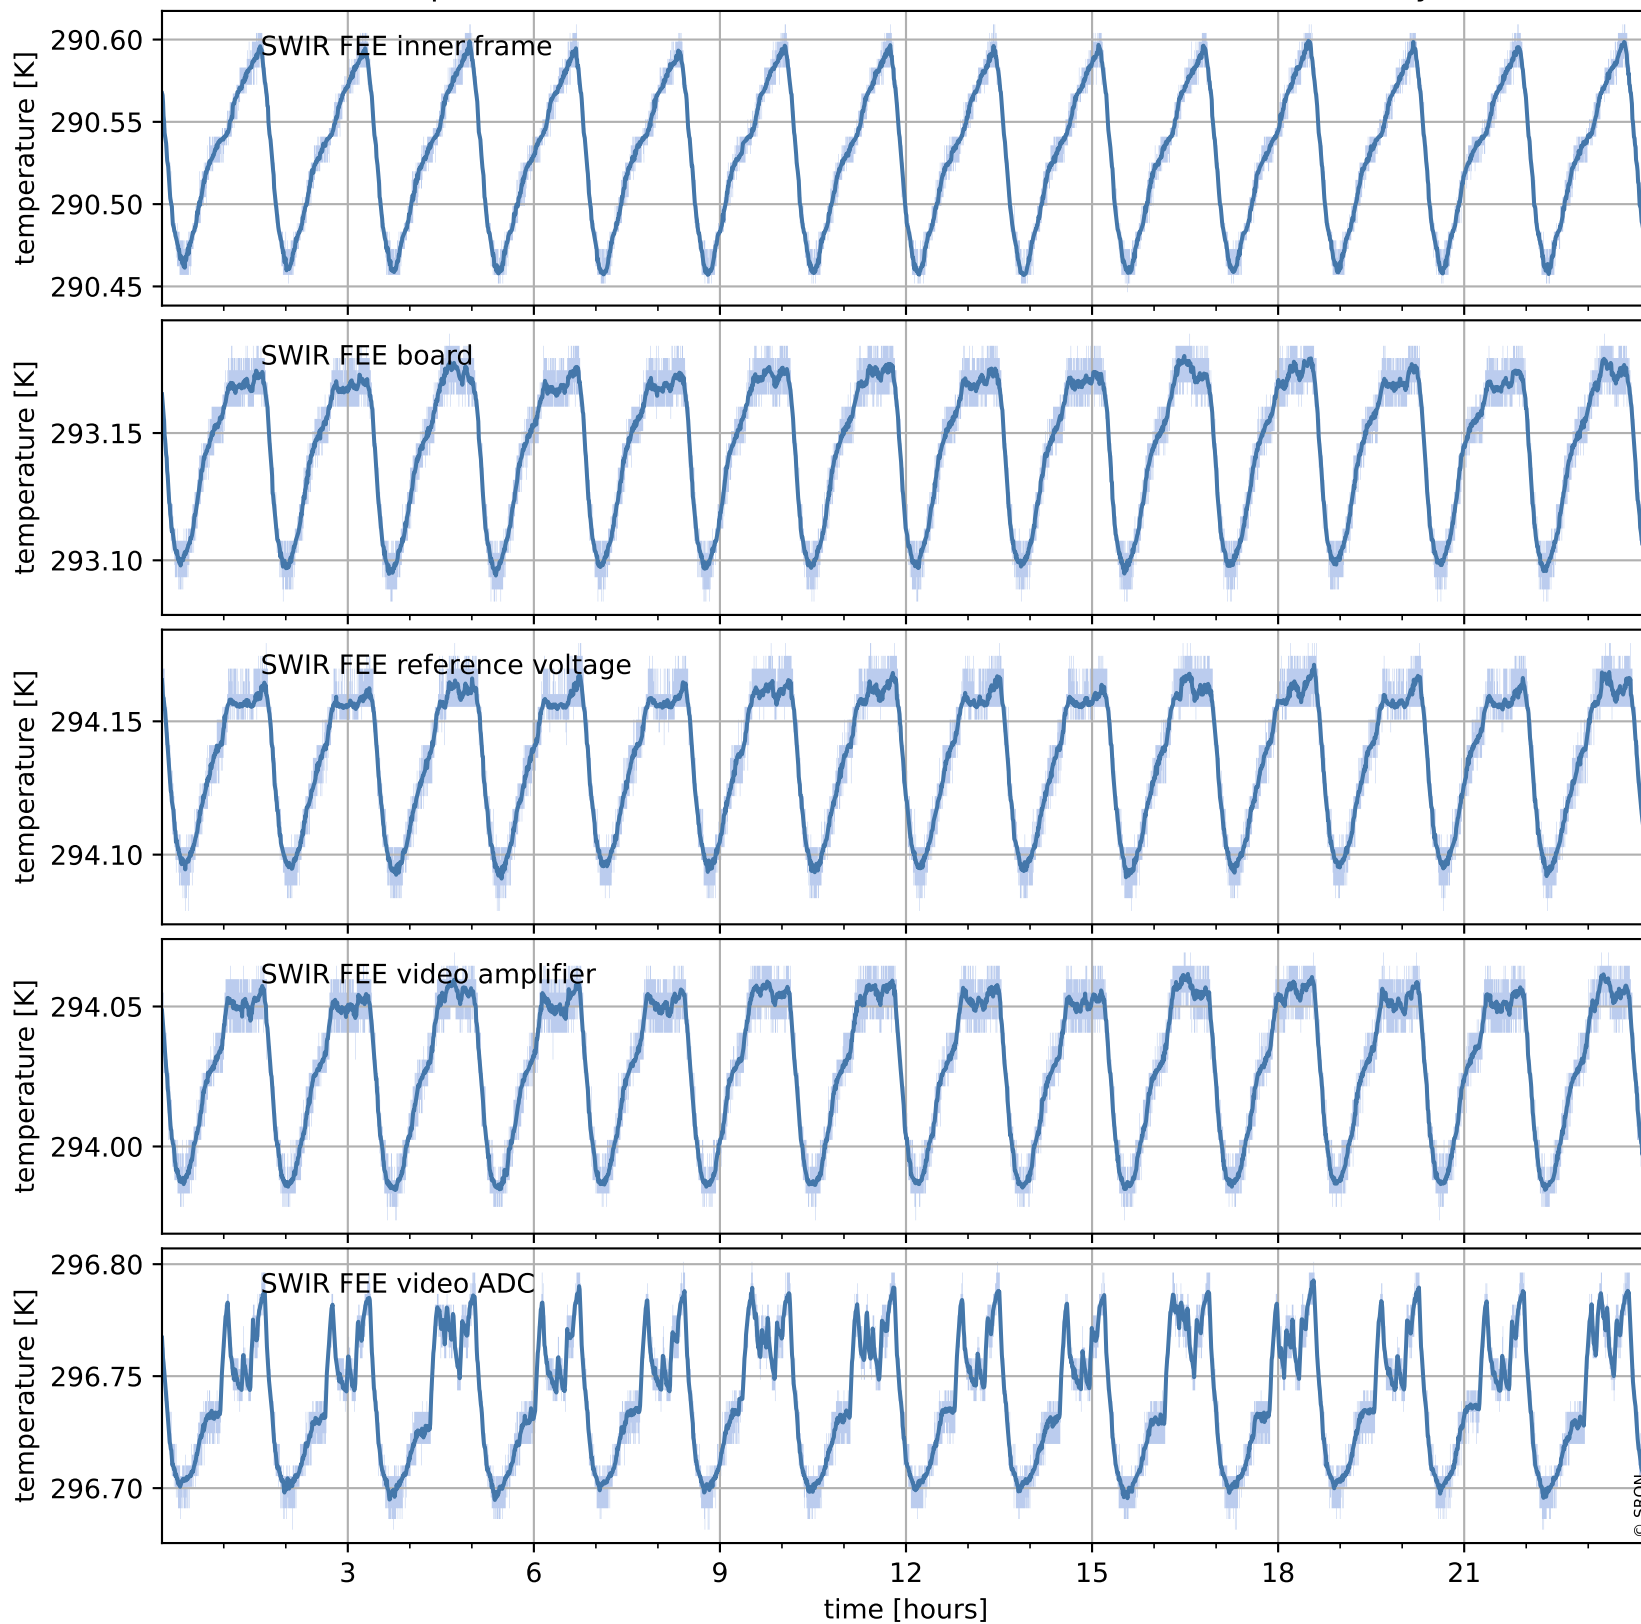

Tropomi SWIR housekeeping data

orbits : [21759, 21772]
coverage : 2021-12-25 / 2021-12-26
created : 2023-08-21T09:21:32

Temperature of sensors at the SWIR front-end electronics (one day)