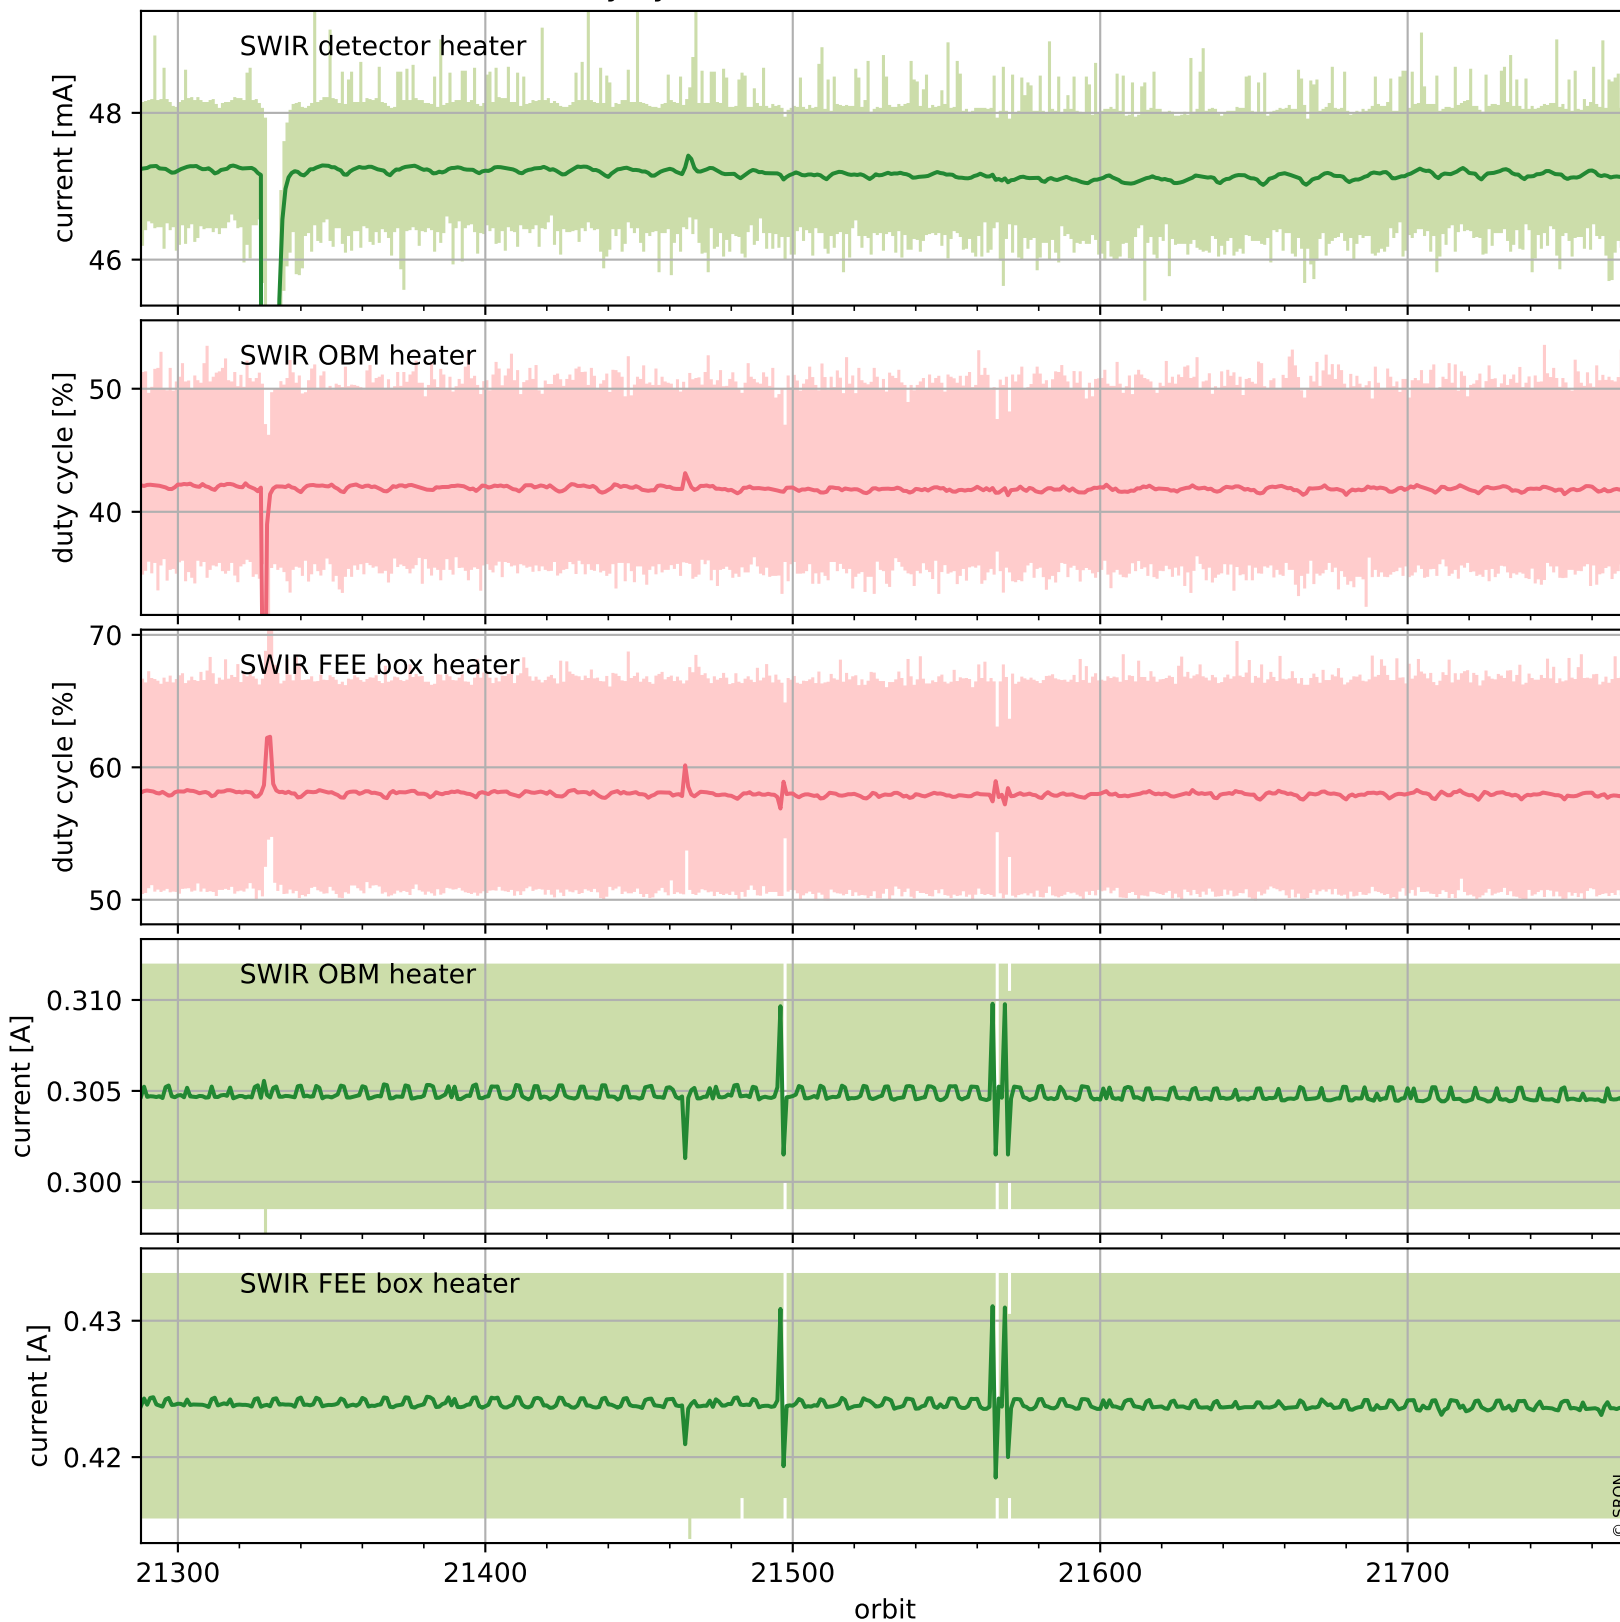

Tropomi SWIR housekeeping data

orbits : [21288, 21772]
coverage : 2021-11-21 / 2021-12-26
created : 2023-08-21T09:21:32

Current and duty cycle of 3 heaters relevant for SWIR (last month)