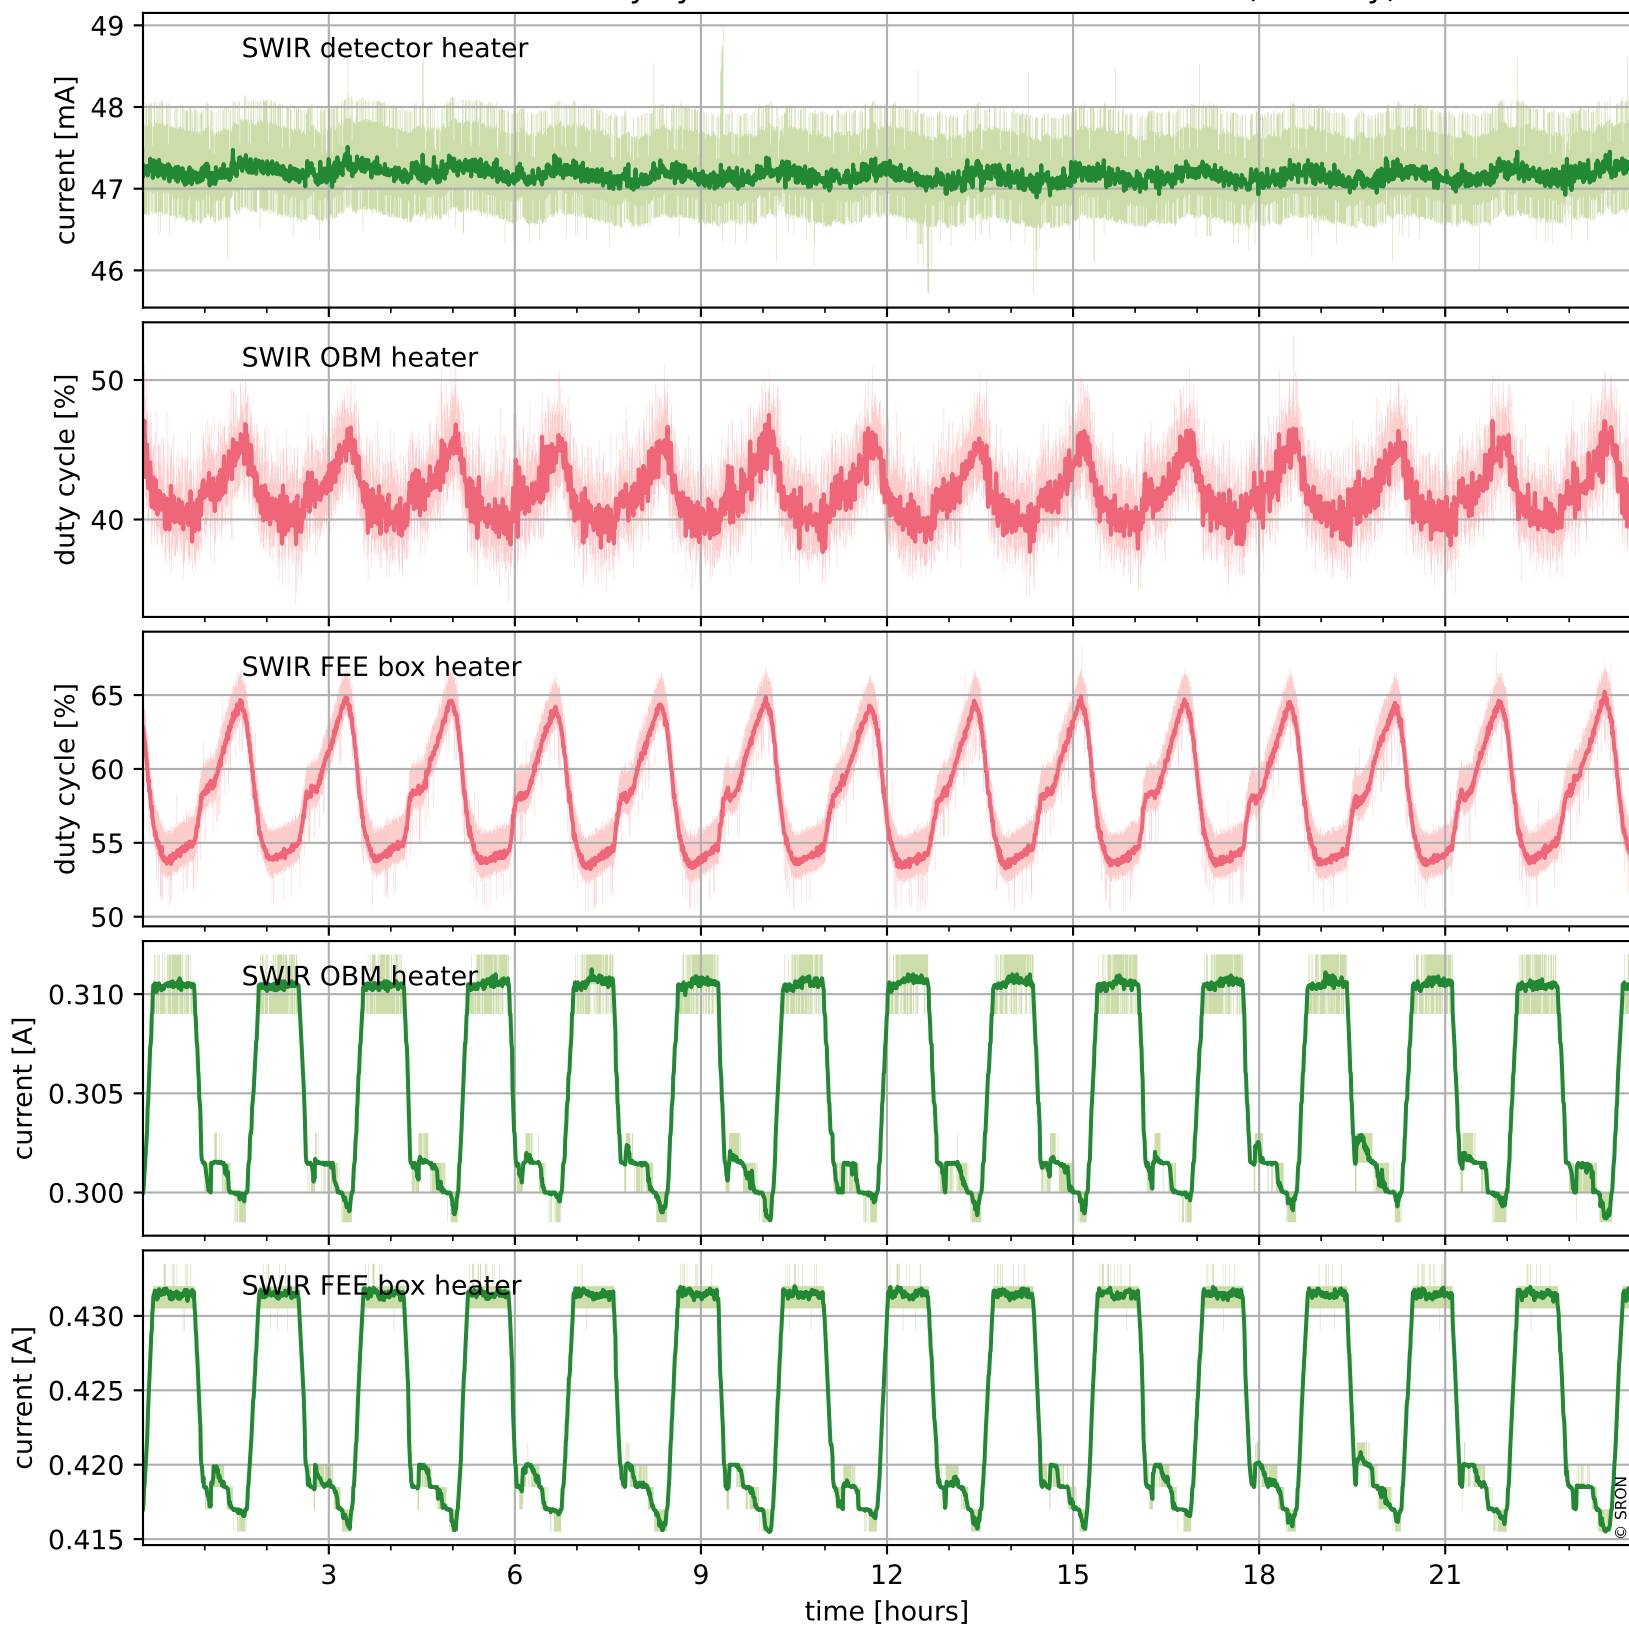

Tropomi SWIR housekeeping data

orbits : [21759, 21772]
coverage : 2021-12-25 / 2021-12-26
created : 2023-08-21T09:21:31

Current and duty cycle of 3 heaters relevant for SWIR (one day)