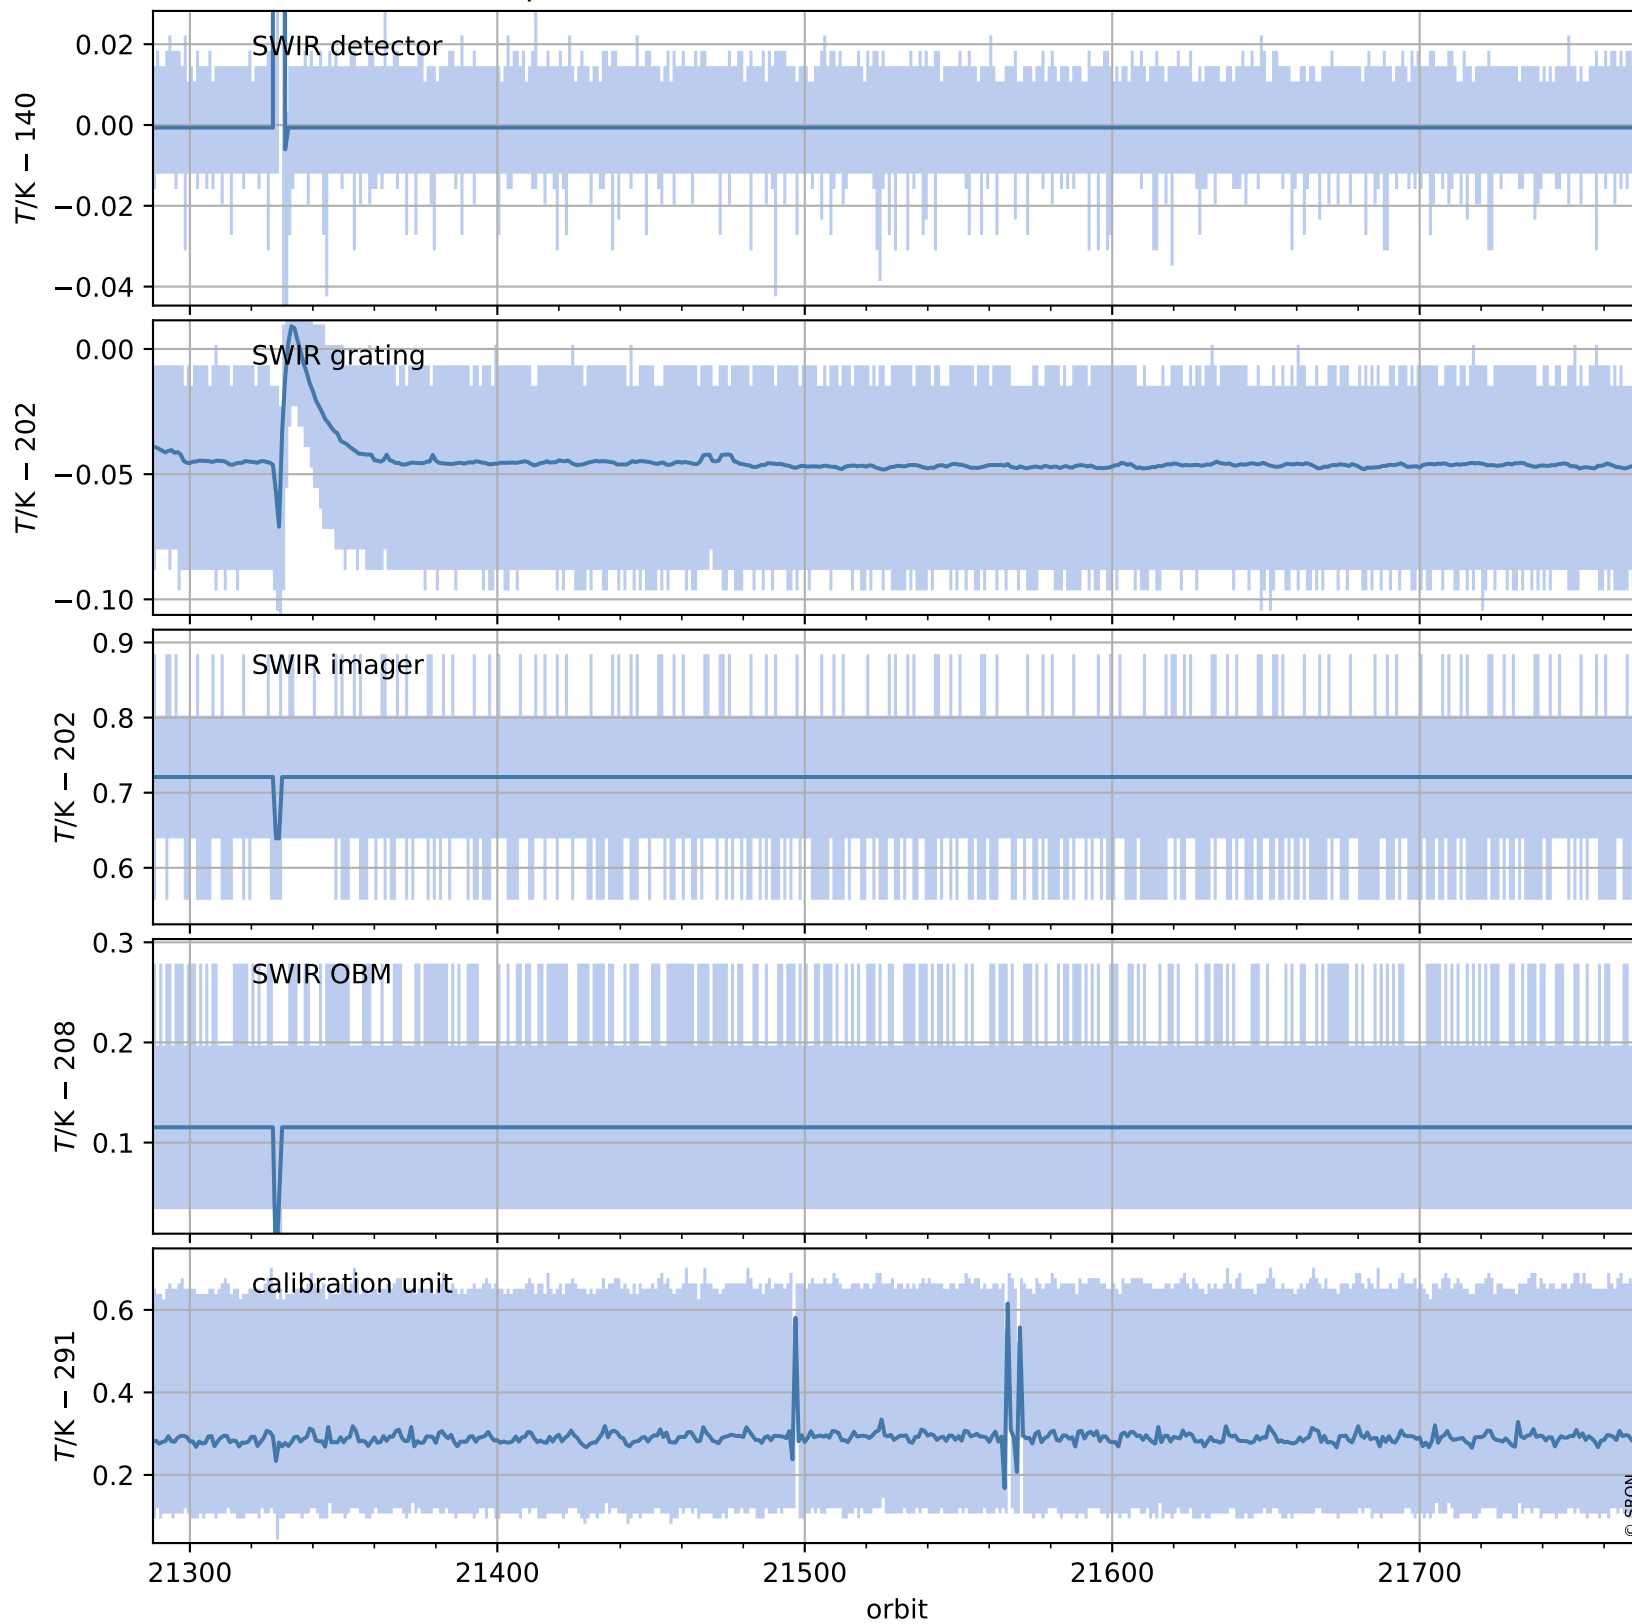

# Tropomi SWIR housekeeping data

orbits : [21759, 21772]  
coverage : 2021-12-25 / 2021-12-26  
created : 2023-08-21T09:21:31

## Temperature of sensors relevant for SWIR (one day)

# Tropomi SWIR housekeeping data

orbits : [21288, 21772]  
coverage : 2021-11-21 / 2021-12-26  
created : 2023-08-21T09:21:31

## Temperature of sensors relevant for SWIR (last month)