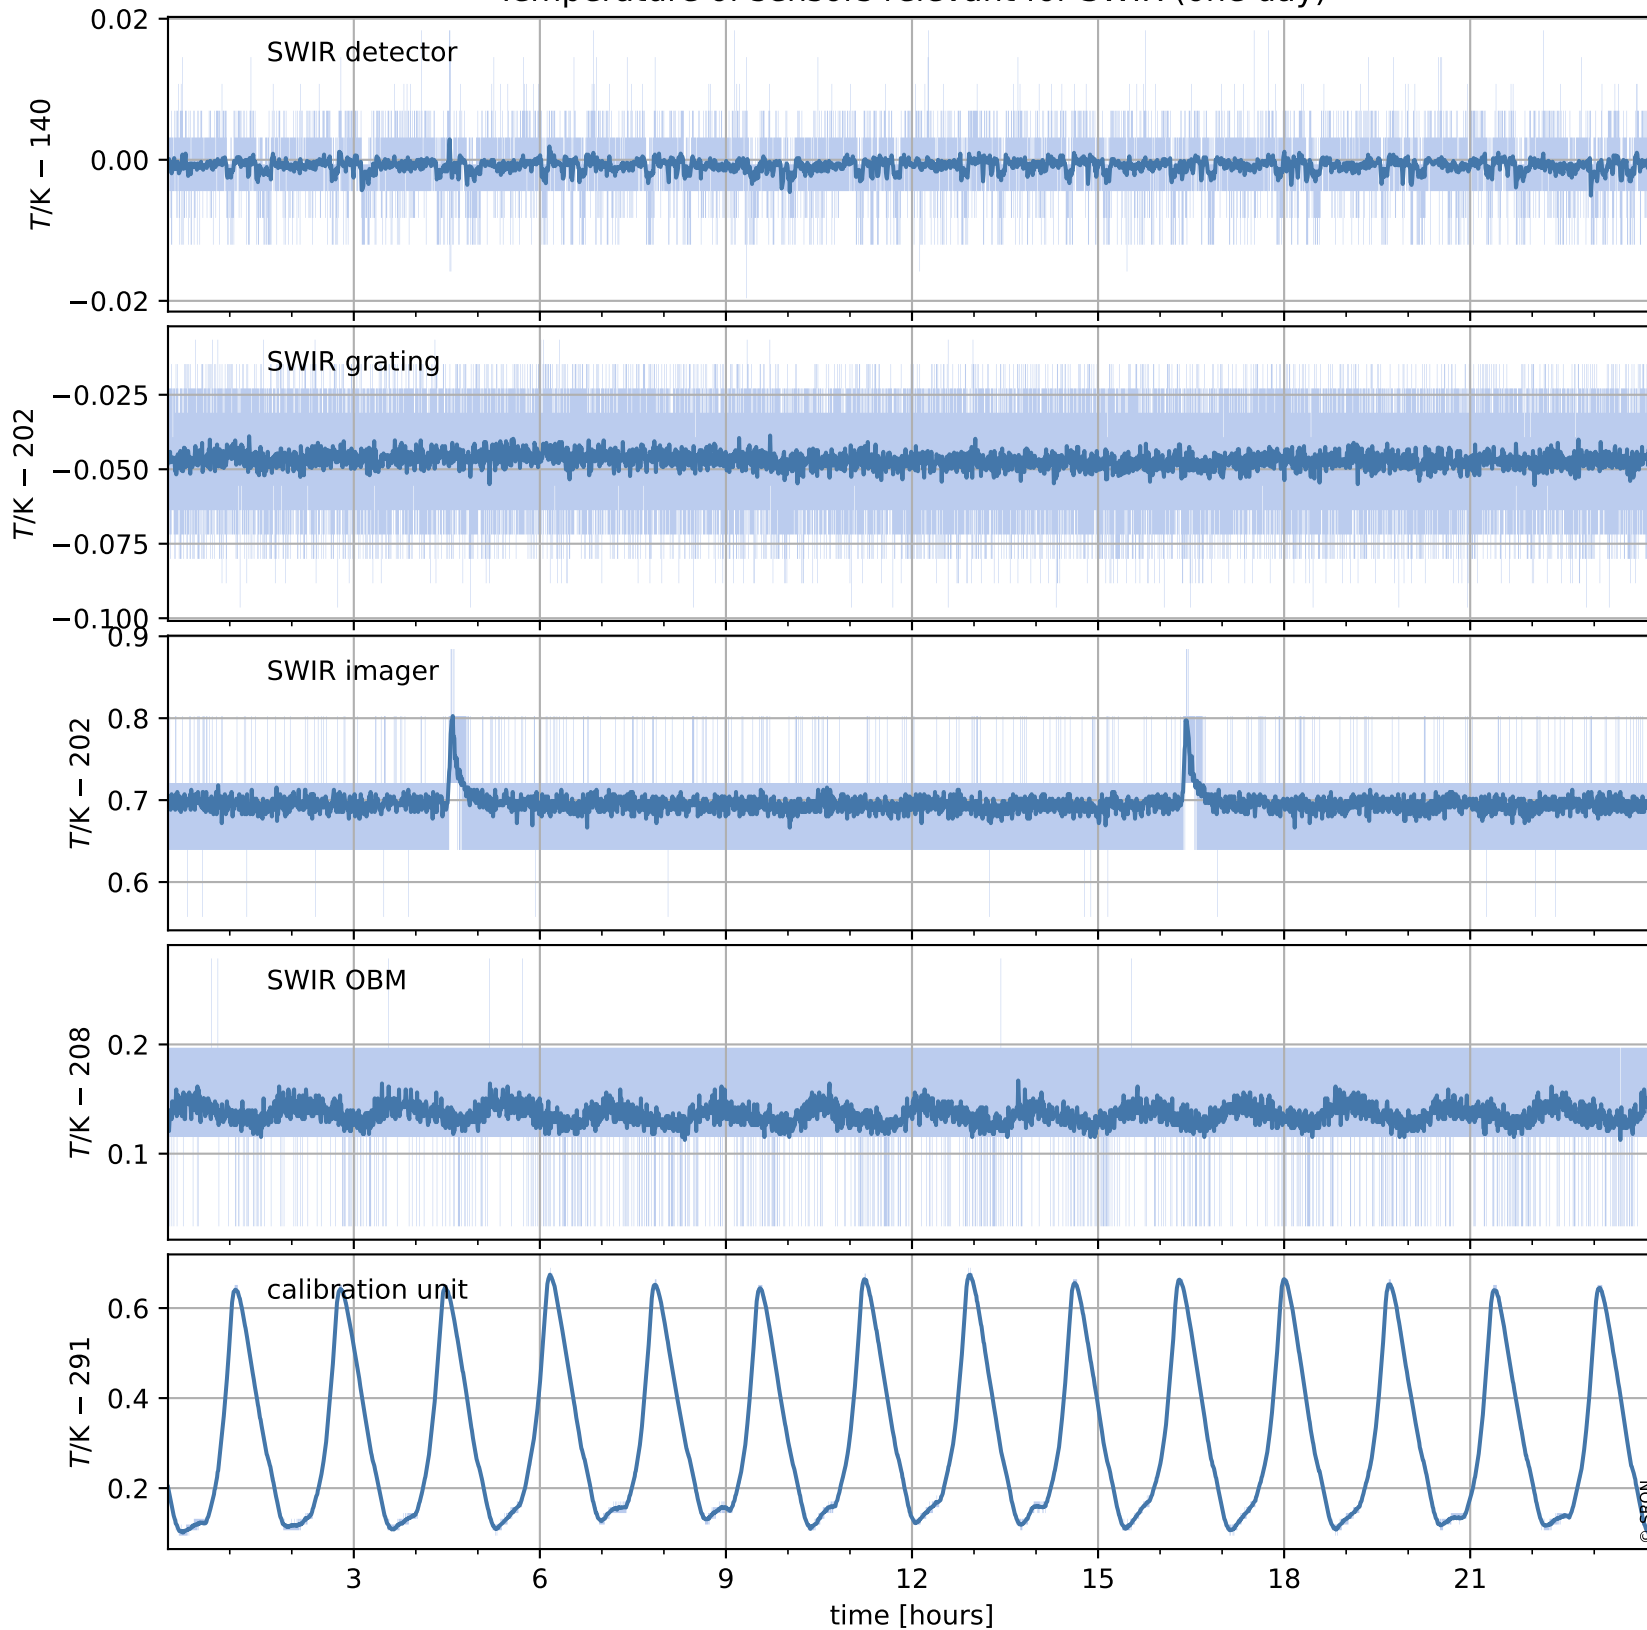

# Tropomi SWIR housekeeping data

orbits : [21759, 21772]  
coverage : 2021-12-25 / 2021-12-26  
created : 2023-08-21T09:21:31

## Temperature of sensors relevant for SWIR (one day)

## Temperature of sensors relevant for SWIR (last month)