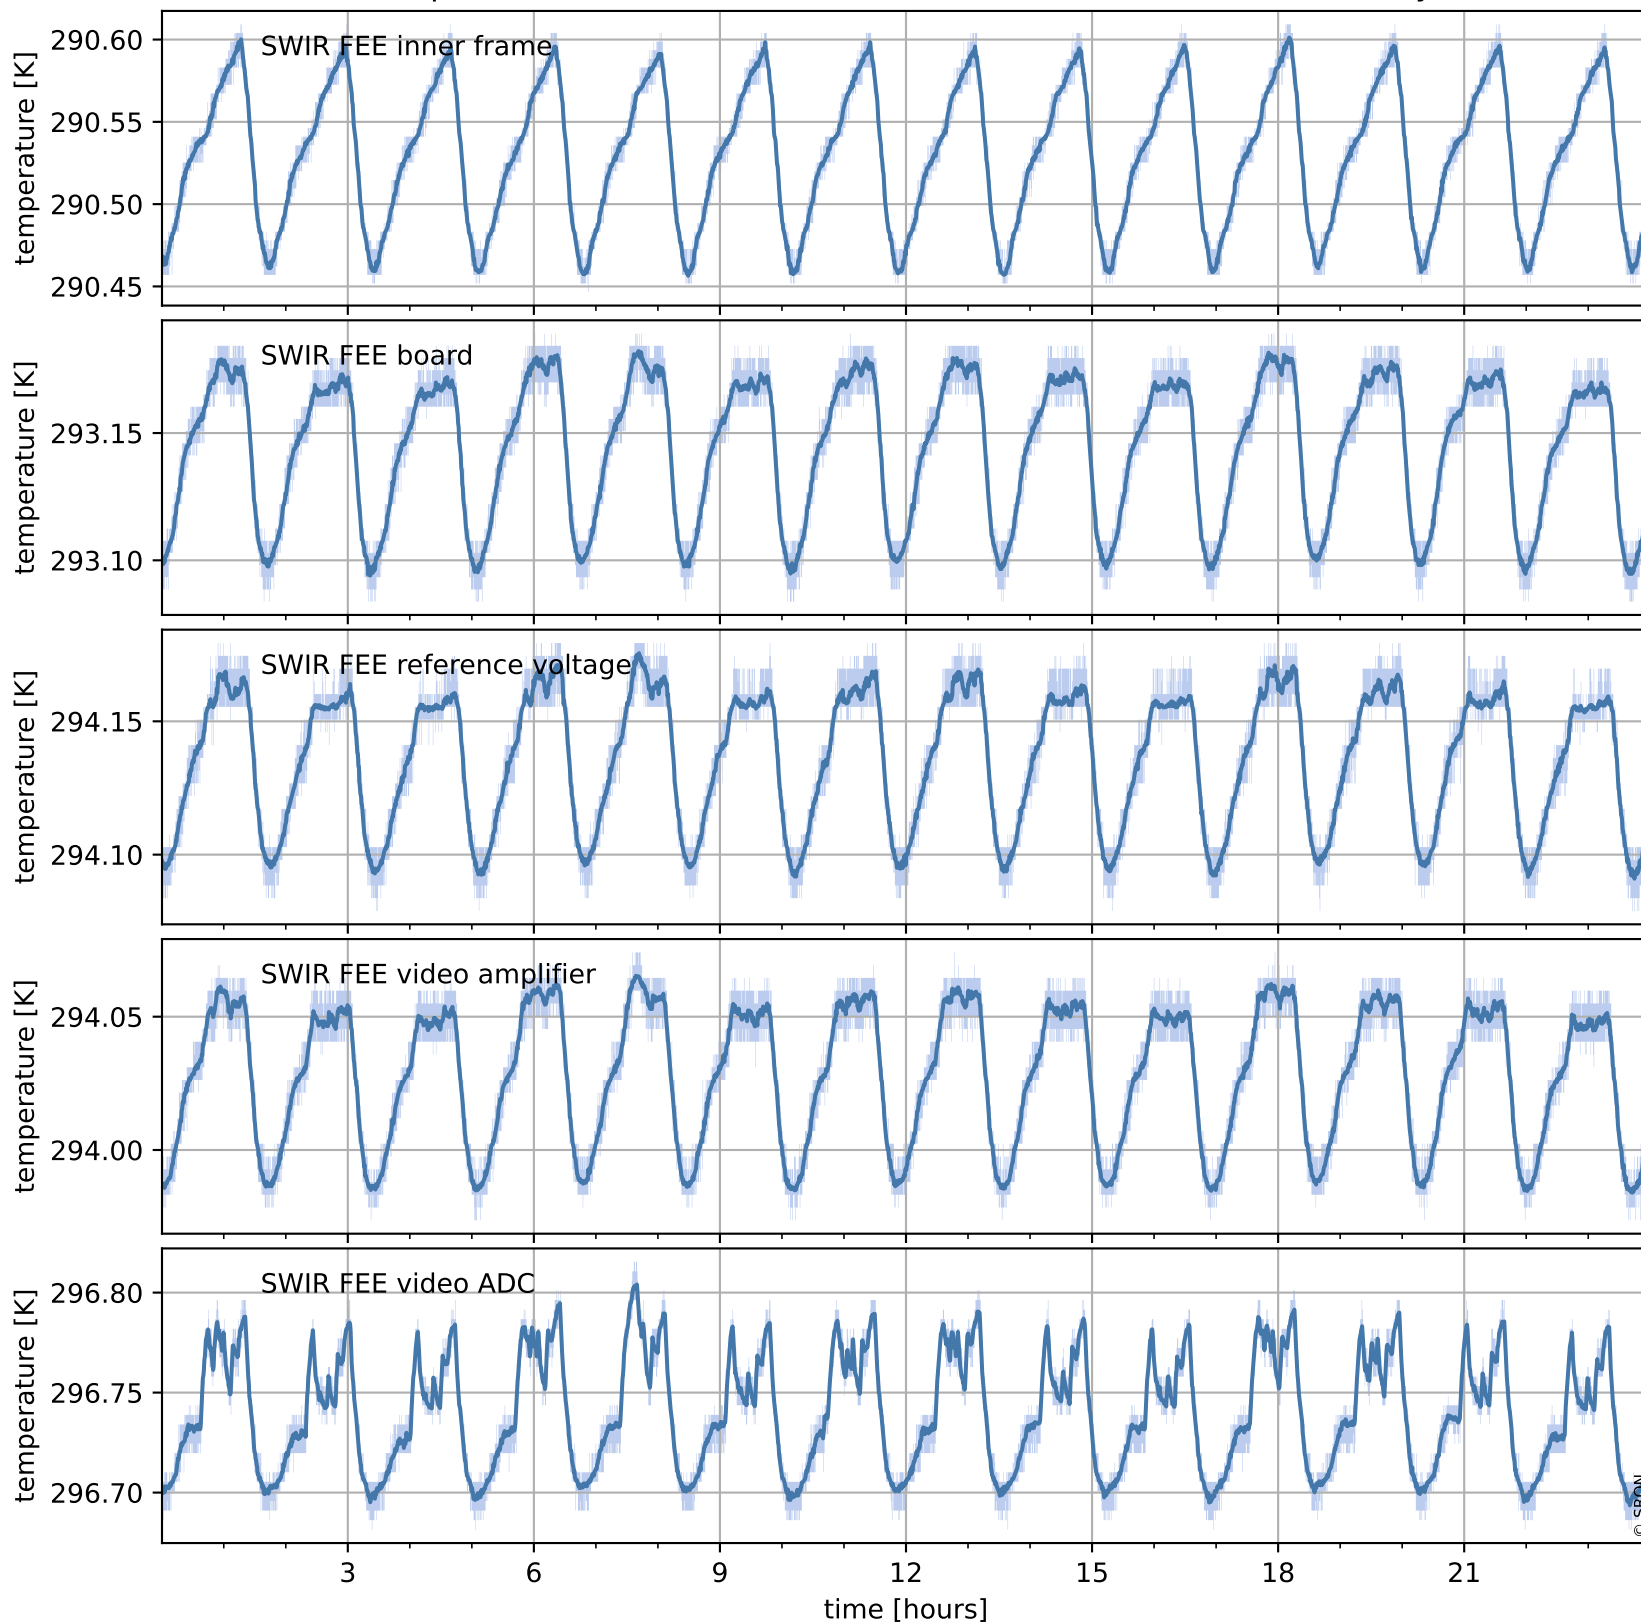

Tropomi SWIR housekeeping data

orbits : [21773, 21786]
coverage : 2021-12-26 / 2021-12-27
created : 2023-08-21T09:21:33

Temperature of sensors relevant for SWIR (one day)

Tropomi SWIR housekeeping data

orbits : [21302, 21786]
coverage : 2021-11-22 / 2021-12-27
created : 2023-08-21T09:21:33

Temperature of sensors relevant for SWIR (last month)

Tropomi SWIR housekeeping data

orbits : [21773, 21786]
coverage : 2021-12-26 / 2021-12-27
created : 2023-08-21T09:21:34

Current and duty cycle of 3 heaters relevant for SWIR (one day)

Tropomi SWIR housekeeping data

orbits : [21302, 21786]
coverage : 2021-11-22 / 2021-12-27
created : 2023-08-21T09:21:34

Current and duty cycle of 3 heaters relevant for SWIR (last month)

Tropomi SWIR housekeeping data

orbits : [21773, 21786]
coverage : 2021-12-26 / 2021-12-27
created : 2023-08-21T09:21:34

Temperature of sensors at the SWIR front-end electronics (one day)

Tropomi SWIR housekeeping data

orbits : [21302, 21786]
coverage : 2021-11-22 / 2021-12-27
created : 2023-08-21T09:21:35