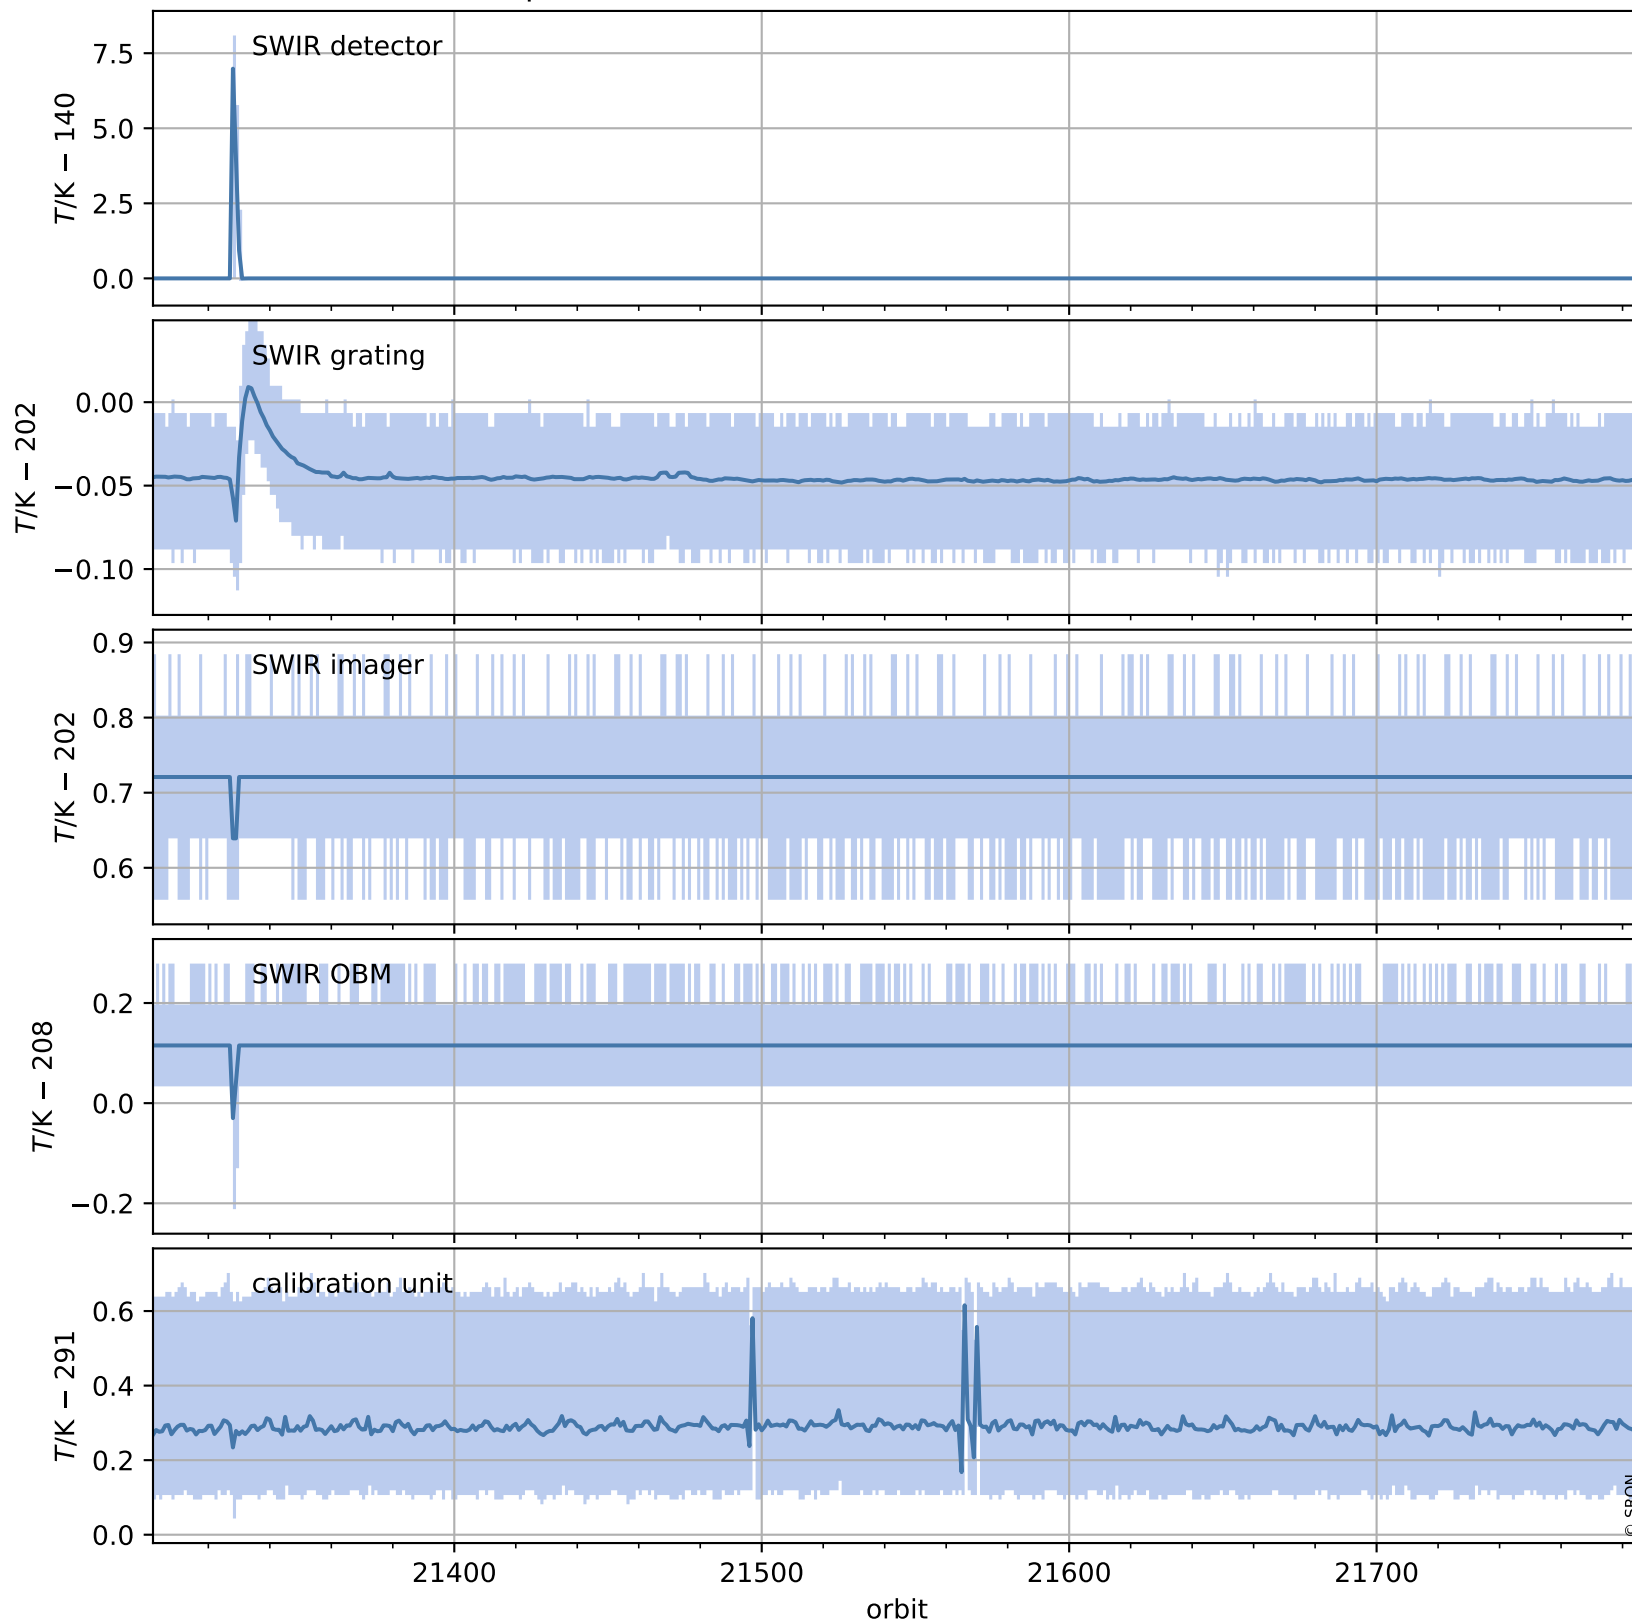

Tropomi SWIR housekeeping data

orbits : [21773, 21786]
coverage : 2021-12-26 / 2021-12-27
created : 2023-08-21T09:21:33

Temperature of sensors relevant for SWIR (one day)

Tropomi SWIR housekeeping data

orbits : [21302, 21786]
coverage : 2021-11-22 / 2021-12-27
created : 2023-08-21T09:21:33

Temperature of sensors relevant for SWIR (last month)

Tropomi SWIR housekeeping data

orbits : [21773, 21786]
coverage : 2021-12-26 / 2021-12-27
created : 2023-08-21T09:21:34

Current and duty cycle of 3 heaters relevant for SWIR (one day)

Tropomi SWIR housekeeping data

orbits : [21302, 21786]
coverage : 2021-11-22 / 2021-12-27
created : 2023-08-21T09:21:34

Current and duty cycle of 3 heaters relevant for SWIR (last month)

Tropomi SWIR housekeeping data

orbits : [21773, 21786]
coverage : 2021-12-26 / 2021-12-27
created : 2023-08-21T09:21:34

Temperature of sensors at the SWIR front-end electronics (one day)

Tropomi SWIR housekeeping data

orbits : [21302, 21786]
coverage : 2021-11-22 / 2021-12-27
created : 2023-08-21T09:21:35