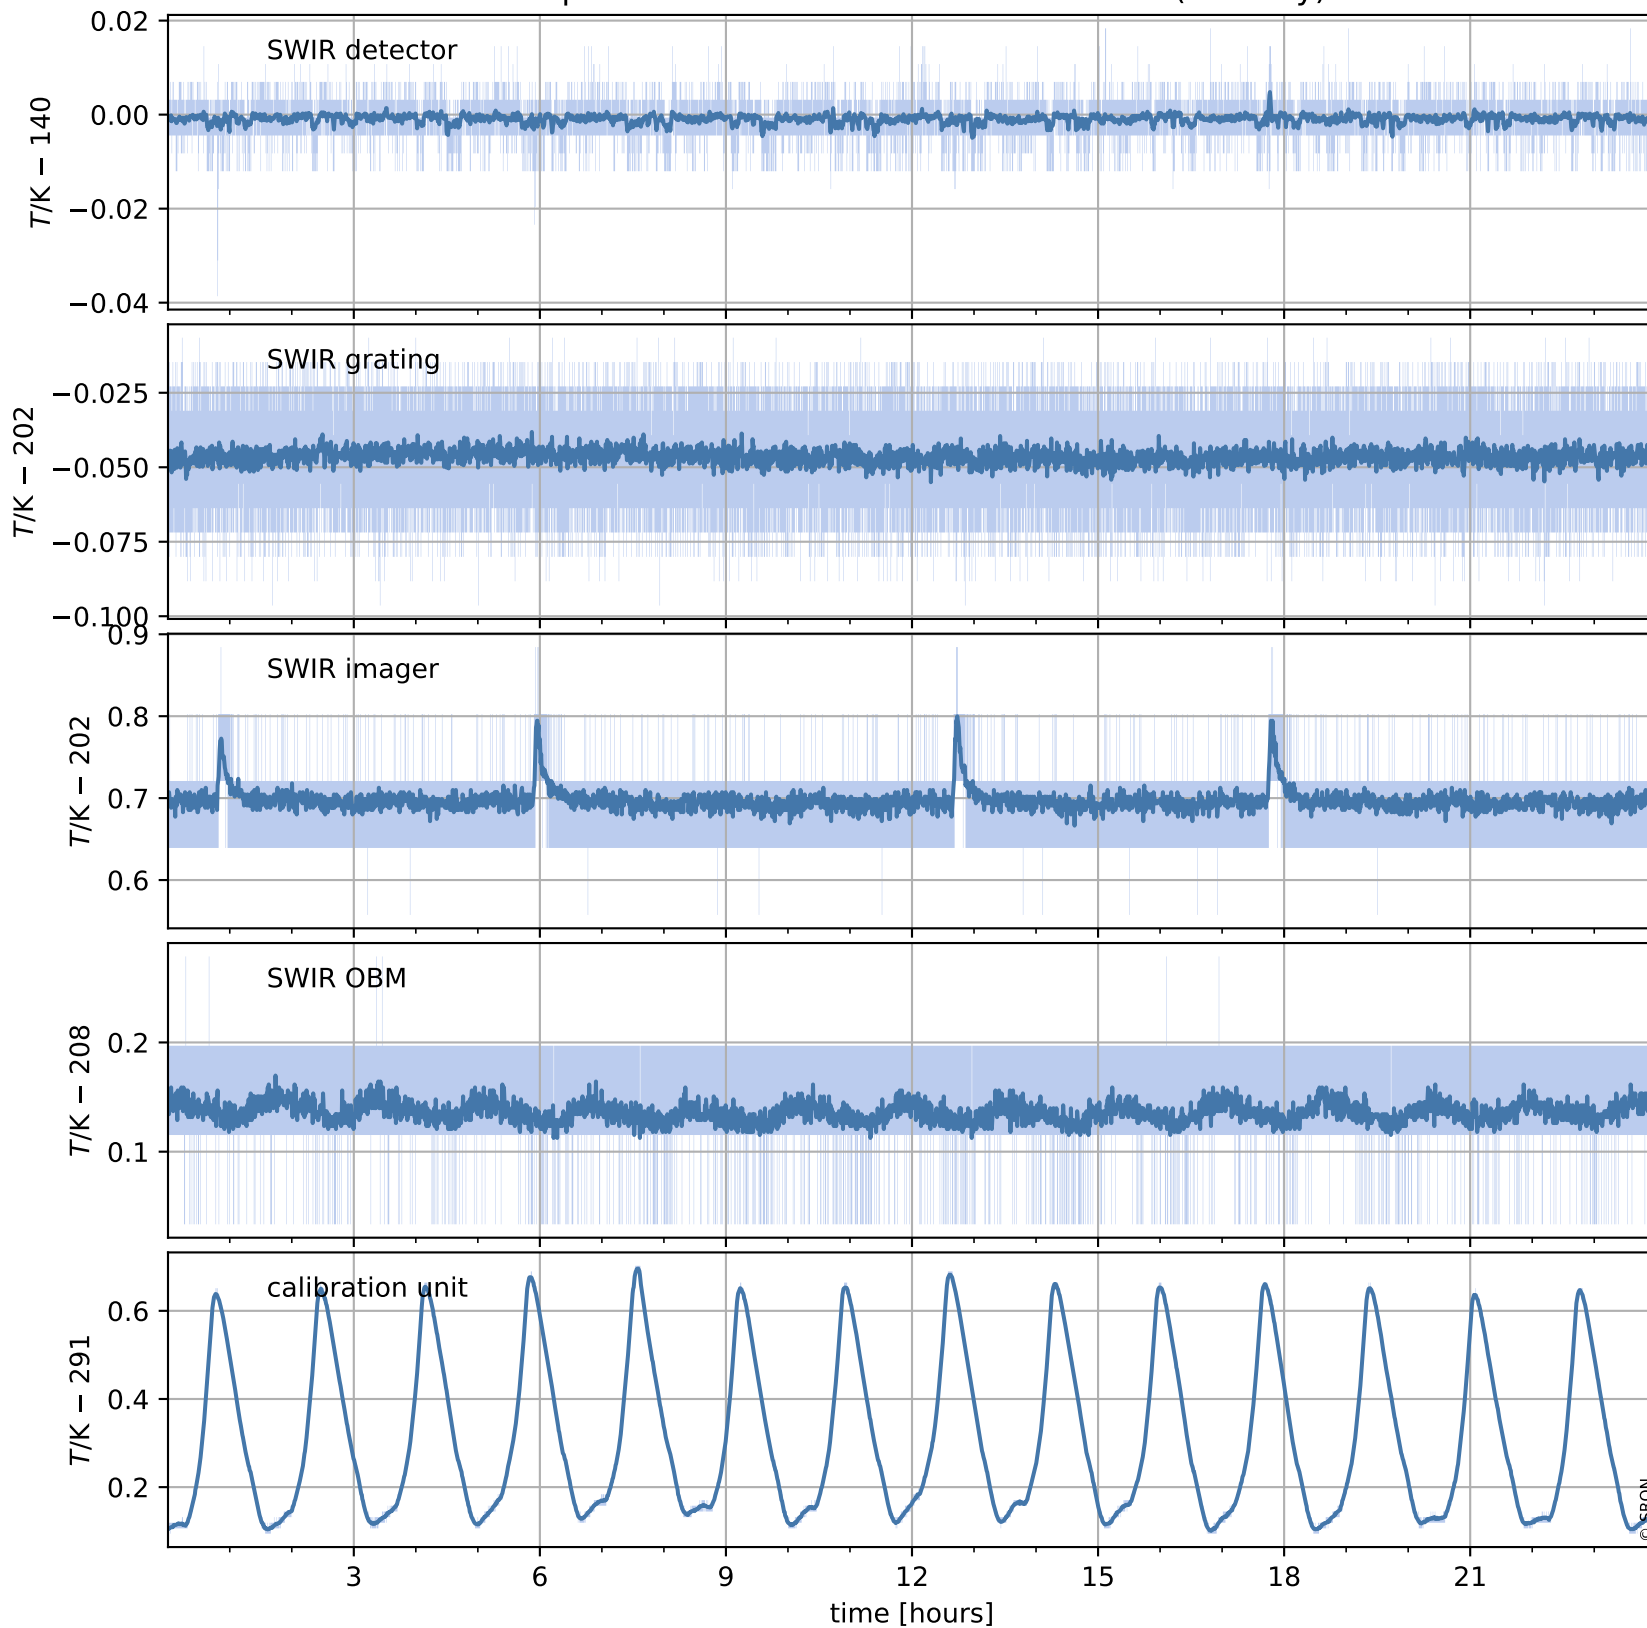

Tropomi SWIR housekeeping data

orbits : [21773, 21786]
coverage : 2021-12-26 / 2021-12-27
created : 2023-08-21T09:21:33

Temperature of sensors relevant for SWIR (one day)

Tropomi SWIR housekeeping data

orbits : [21302, 21786]
coverage : 2021-11-22 / 2021-12-27
created : 2023-08-21T09:21:33

Temperature of sensors relevant for SWIR (last month)

Tropomi SWIR housekeeping data

orbits : [21773, 21786]
coverage : 2021-12-26 / 2021-12-27
created : 2023-08-21T09:21:34

Current and duty cycle of 3 heaters relevant for SWIR (one day)

Tropomi SWIR housekeeping data

orbits : [21302, 21786]
coverage : 2021-11-22 / 2021-12-27
created : 2023-08-21T09:21:34

Current and duty cycle of 3 heaters relevant for SWIR (last month)

Tropomi SWIR housekeeping data