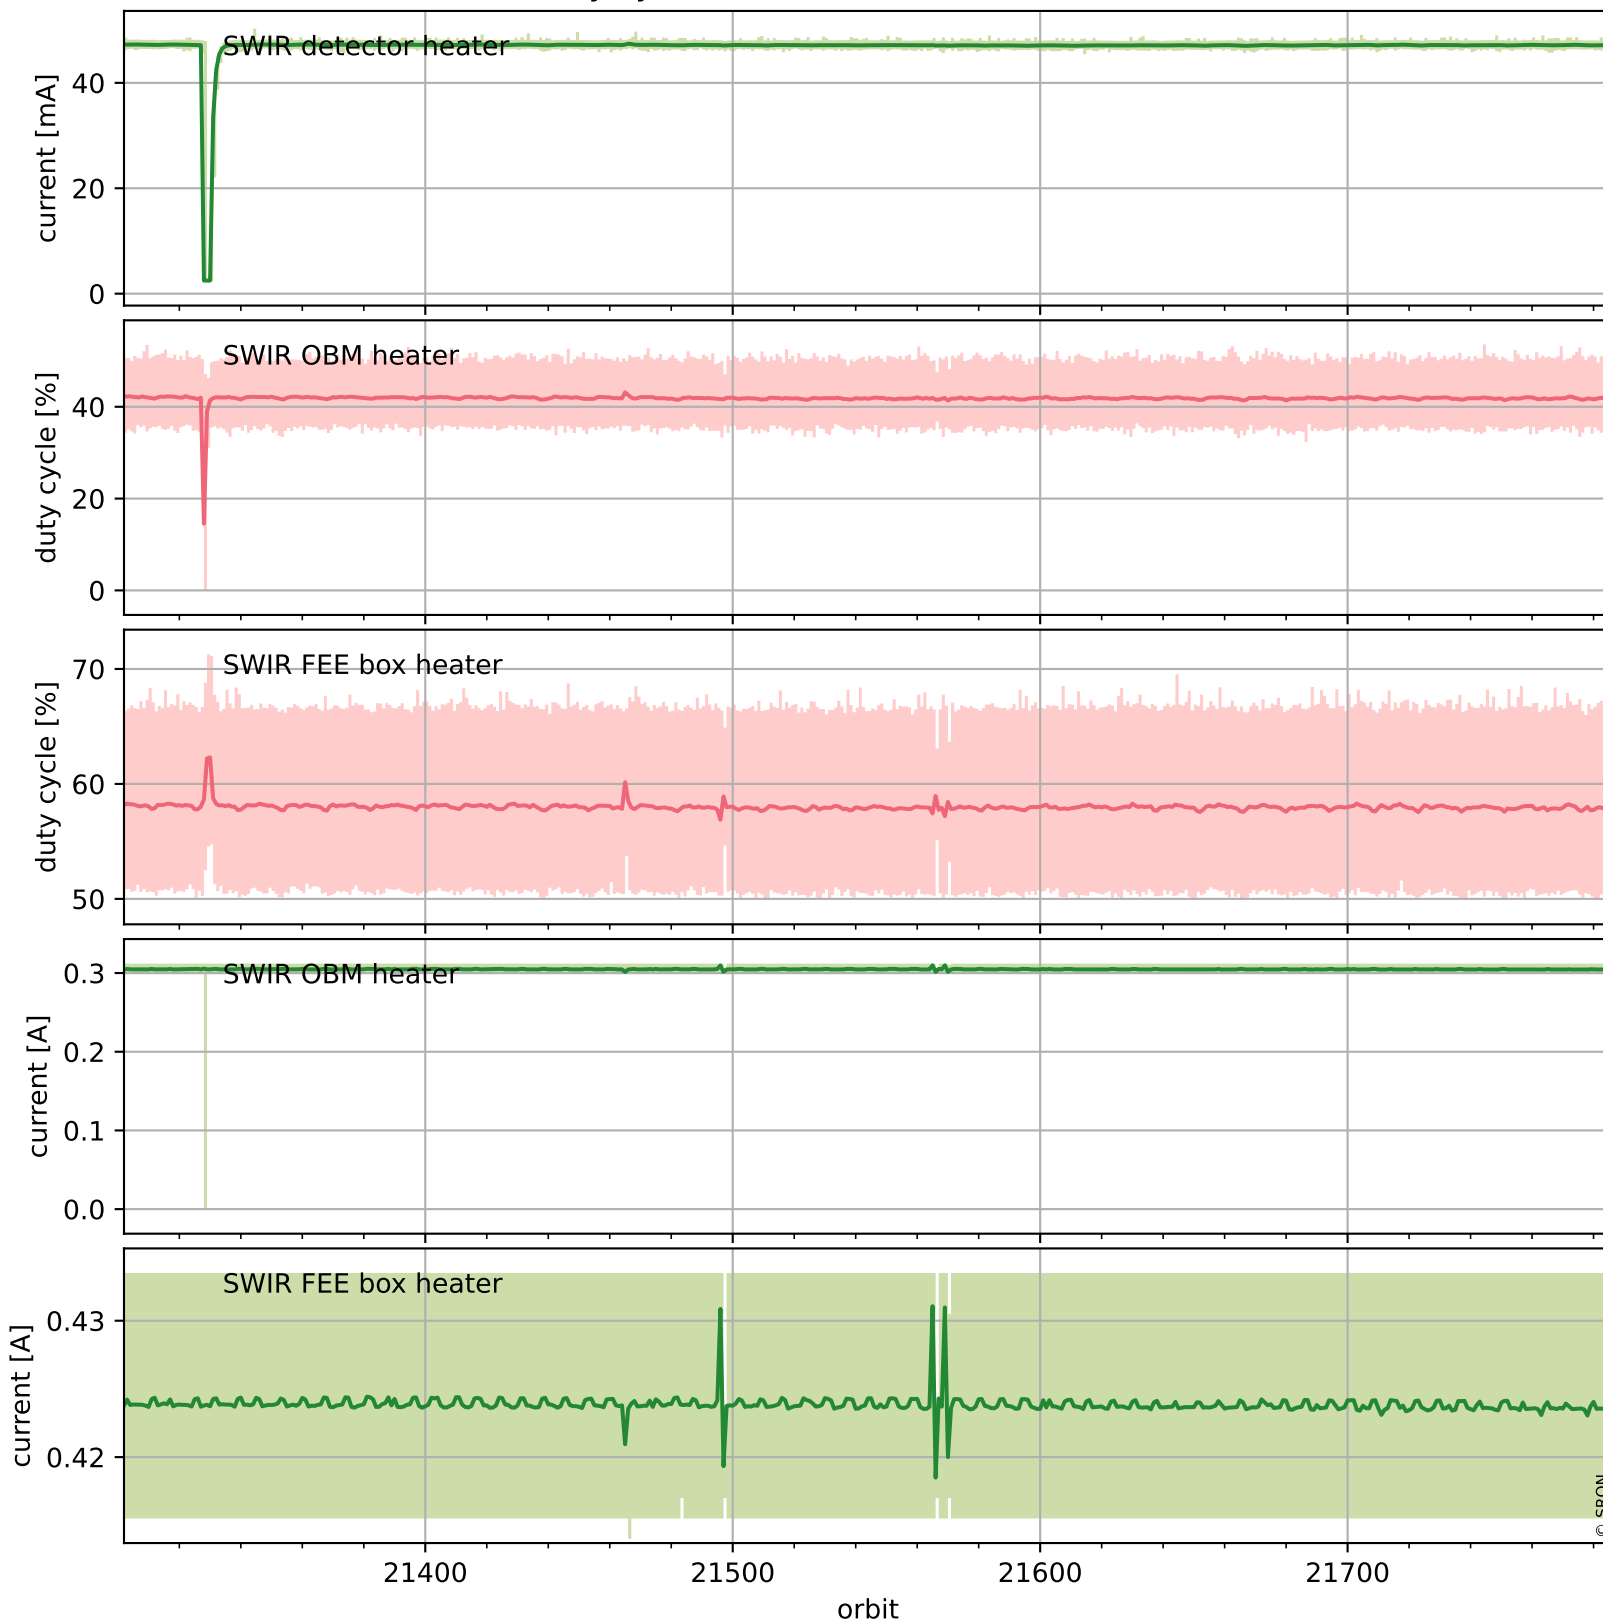

Tropomi SWIR housekeeping data

orbits : [21773, 21786]
coverage : 2021-12-26 / 2021-12-27
created : 2023-08-21T09:21:33

Temperature of sensors relevant for SWIR (one day)

Tropomi SWIR housekeeping data

orbits : [21302, 21786]
coverage : 2021-11-22 / 2021-12-27
created : 2023-08-21T09:21:33

Temperature of sensors relevant for SWIR (last month)

Tropomi SWIR housekeeping data

orbits : [21773, 21786]
coverage : 2021-12-26 / 2021-12-27
created : 2023-08-21T09:21:34

Current and duty cycle of 3 heaters relevant for SWIR (one day)

Tropomi SWIR housekeeping data

orbits : [21302, 21786]
coverage : 2021-11-22 / 2021-12-27
created : 2023-08-21T09:21:34

Current and duty cycle of 3 heaters relevant for SWIR (last month)

Tropomi SWIR housekeeping data

orbits : [21773, 21786]
coverage : 2021-12-26 / 2021-12-27
created : 2023-08-21T09:21:34

Temperature of sensors at the SWIR front-end electronics (one day)

Tropomi SWIR housekeeping data

orbits : [21302, 21786]
coverage : 2021-11-22 / 2021-12-27
created : 2023-08-21T09:21:35