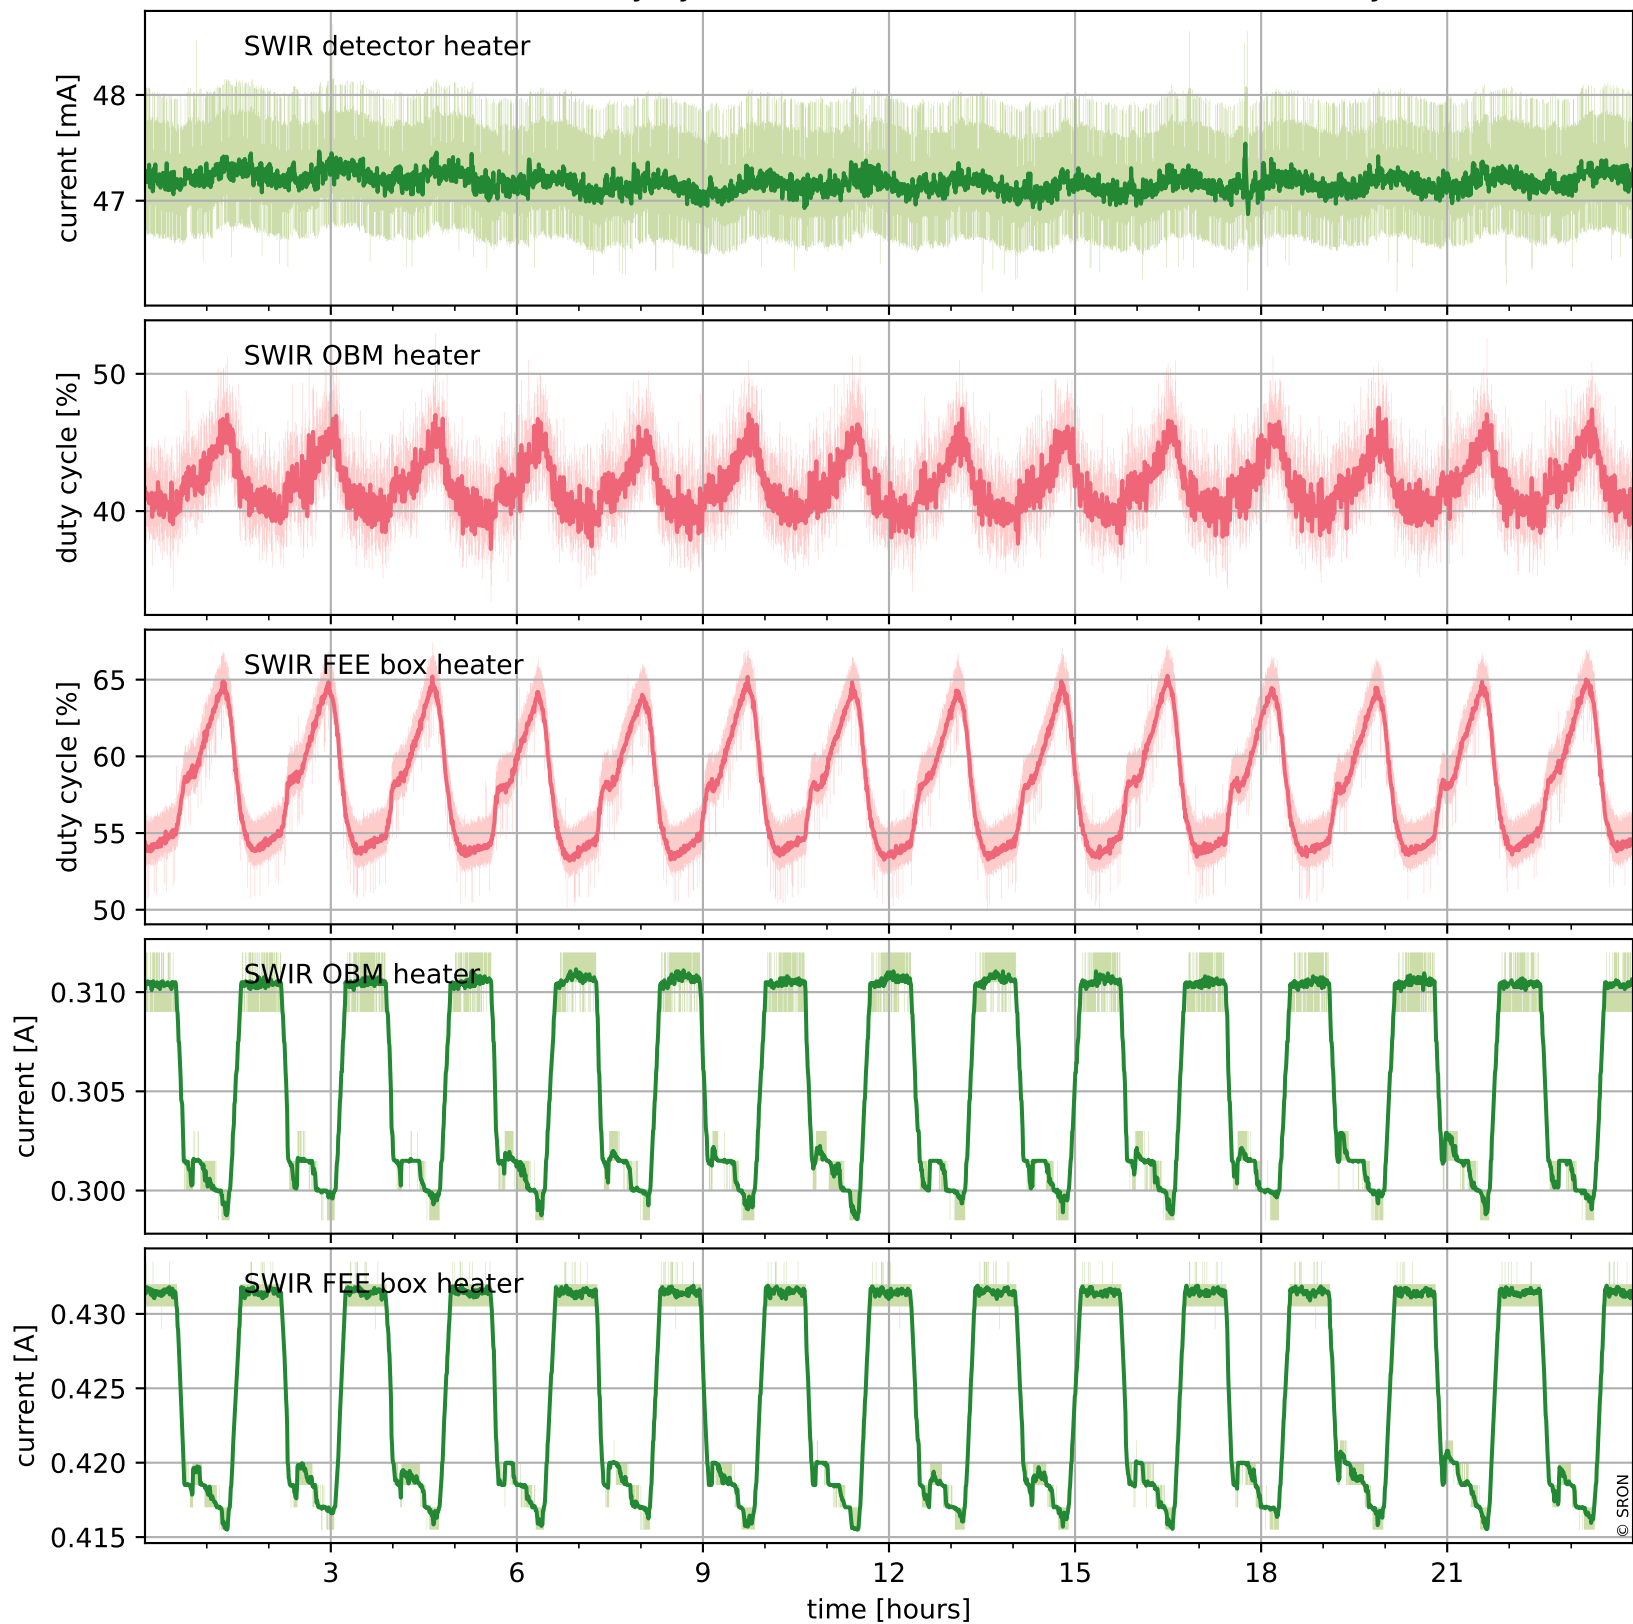

Tropomi SWIR housekeeping data

orbits : [21773, 21786]
coverage : 2021-12-26 / 2021-12-27
created : 2023-08-21T09:21:33

Temperature of sensors relevant for SWIR (one day)

Tropomi SWIR housekeeping data

orbits : [21302, 21786]
coverage : 2021-11-22 / 2021-12-27
created : 2023-08-21T09:21:33

Temperature of sensors relevant for SWIR (last month)

Tropomi SWIR housekeeping data

orbits : [21773, 21786]
coverage : 2021-12-26 / 2021-12-27
created : 2023-08-21T09:21:34

Current and duty cycle of 3 heaters relevant for SWIR (one day)

Tropomi SWIR housekeeping data

orbits : [21302, 21786]
coverage : 2021-11-22 / 2021-12-27
created : 2023-08-21T09:21:34

Current and duty cycle of 3 heaters relevant for SWIR (last month)

Tropomi SWIR housekeeping data

orbits : [21773, 21786]
coverage : 2021-12-26 / 2021-12-27
created : 2023-08-21T09:21:34

Temperature of sensors at the SWIR front-end electronics (one day)

Tropomi SWIR housekeeping data

orbits : [21302, 21786]
coverage : 2021-11-22 / 2021-12-27
created : 2023-08-21T09:21:35