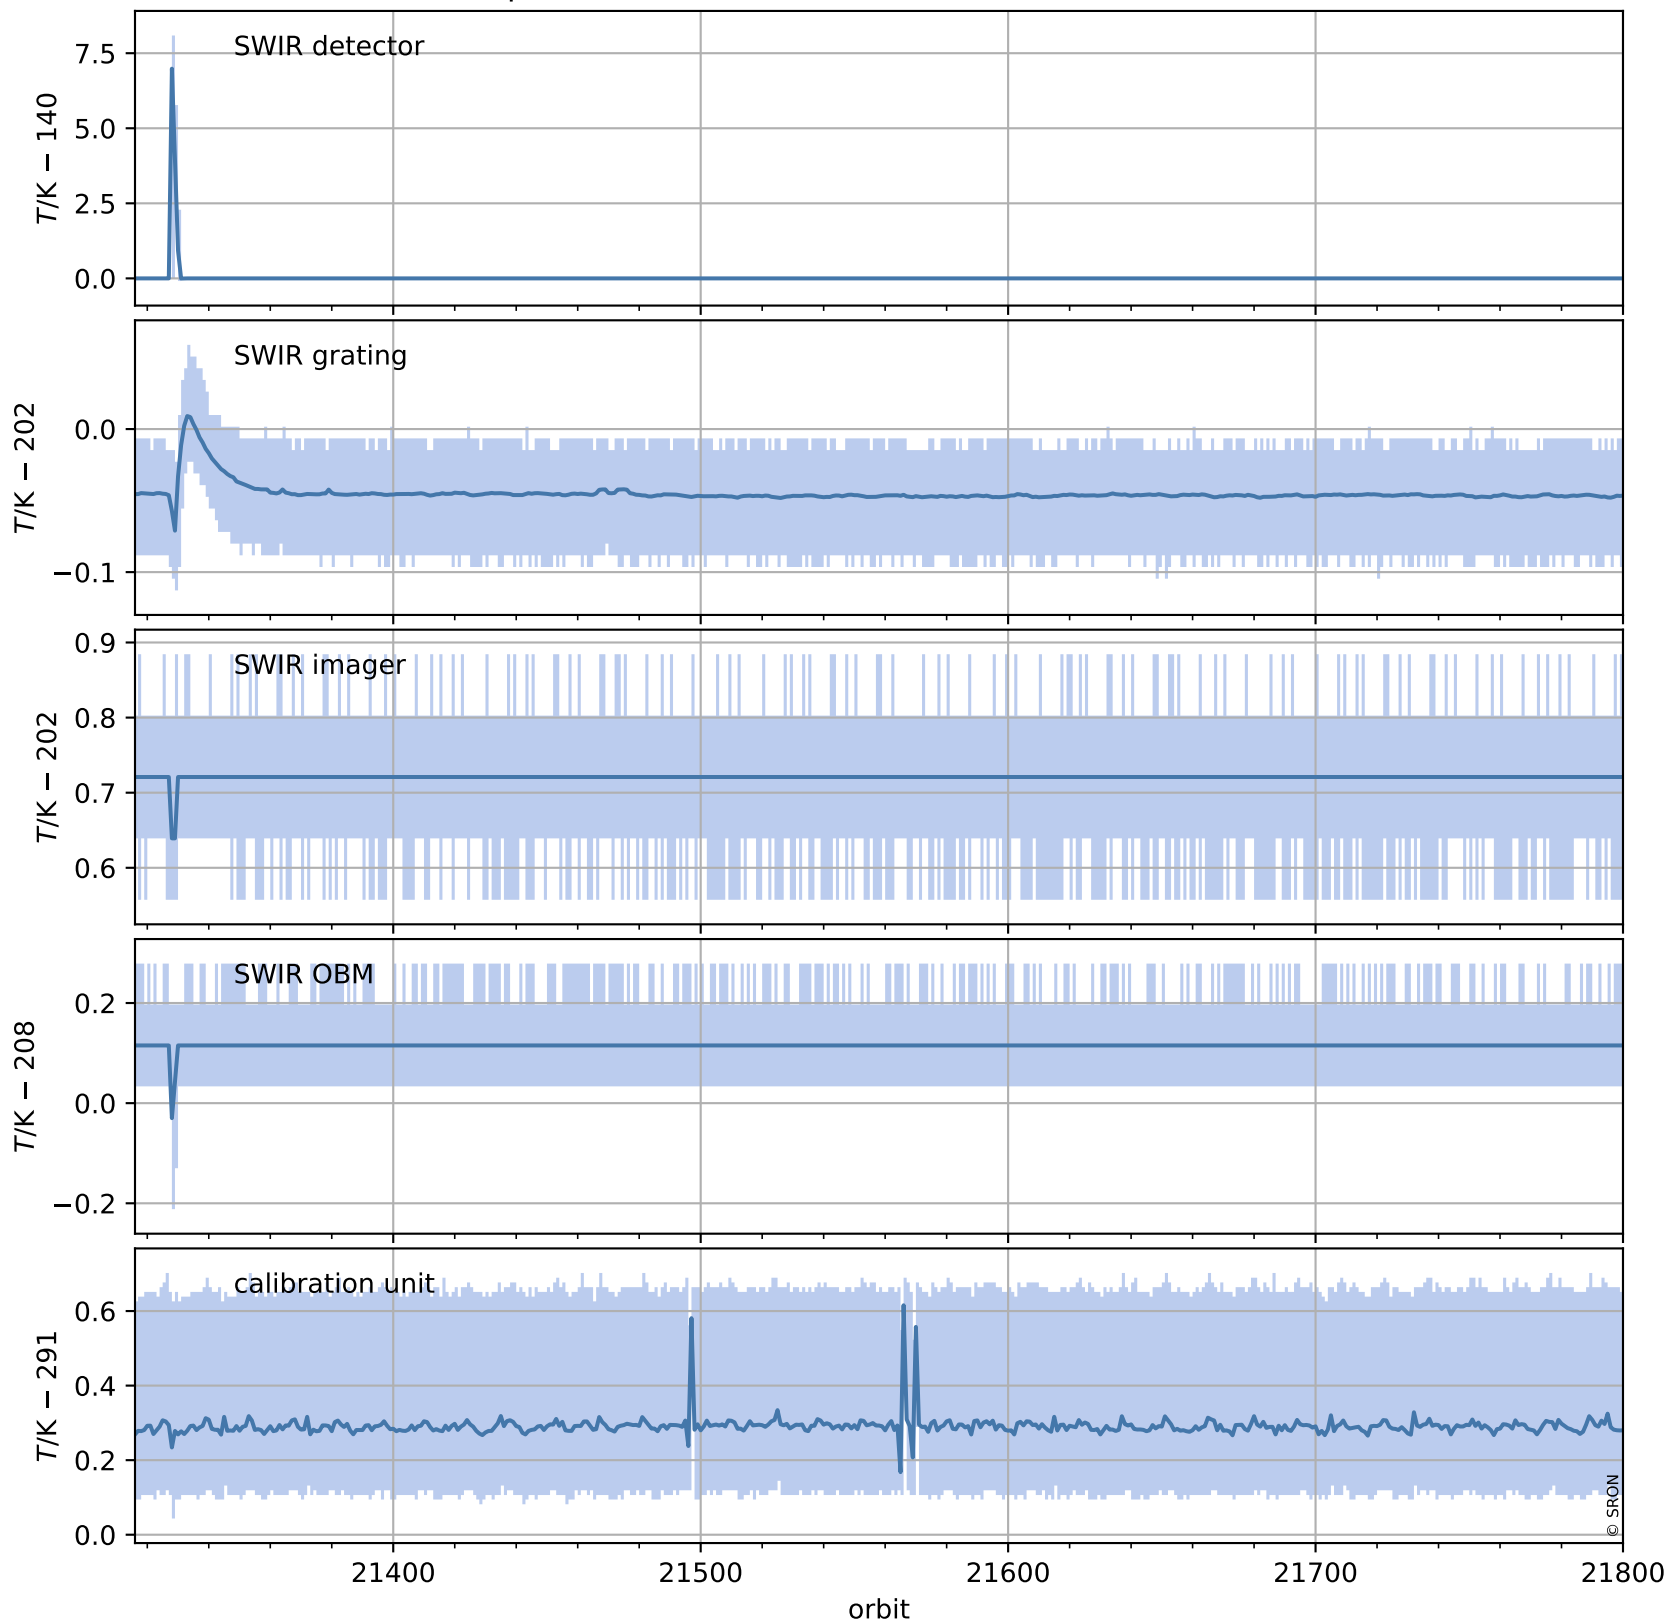

Tropomi SWIR housekeeping data

orbits : [21787, 21800]
coverage : 2021-12-27 / 2021-12-28
created : 2023-08-21T09:21:35

Temperature of sensors relevant for SWIR (one day)

Tropomi SWIR housekeeping data

orbits : [21316, 21800]
coverage : 2021-11-23 / 2021-12-28
created : 2023-08-21T09:21:36

Temperature of sensors relevant for SWIR (last month)

Tropomi SWIR housekeeping data

orbits : [21787, 21800]
coverage : 2021-12-27 / 2021-12-28
created : 2023-08-21T09:21:36

Current and duty cycle of 3 heaters relevant for SWIR (one day)

Tropomi SWIR housekeeping data

orbits : [21316, 21800]
coverage : 2021-11-23 / 2021-12-28
created : 2023-08-21T09:21:36

Current and duty cycle of 3 heaters relevant for SWIR (last month)

Tropomi SWIR housekeeping data

orbits : [21787, 21800]
coverage : 2021-12-27 / 2021-12-28
created : 2023-08-21T09:21:37

Temperature of sensors at the SWIR front-end electronics (one day)

Tropomi SWIR housekeeping data

orbits : [21316, 21800]
coverage : 2021-11-23 / 2021-12-28
created : 2023-08-21T09:21:37