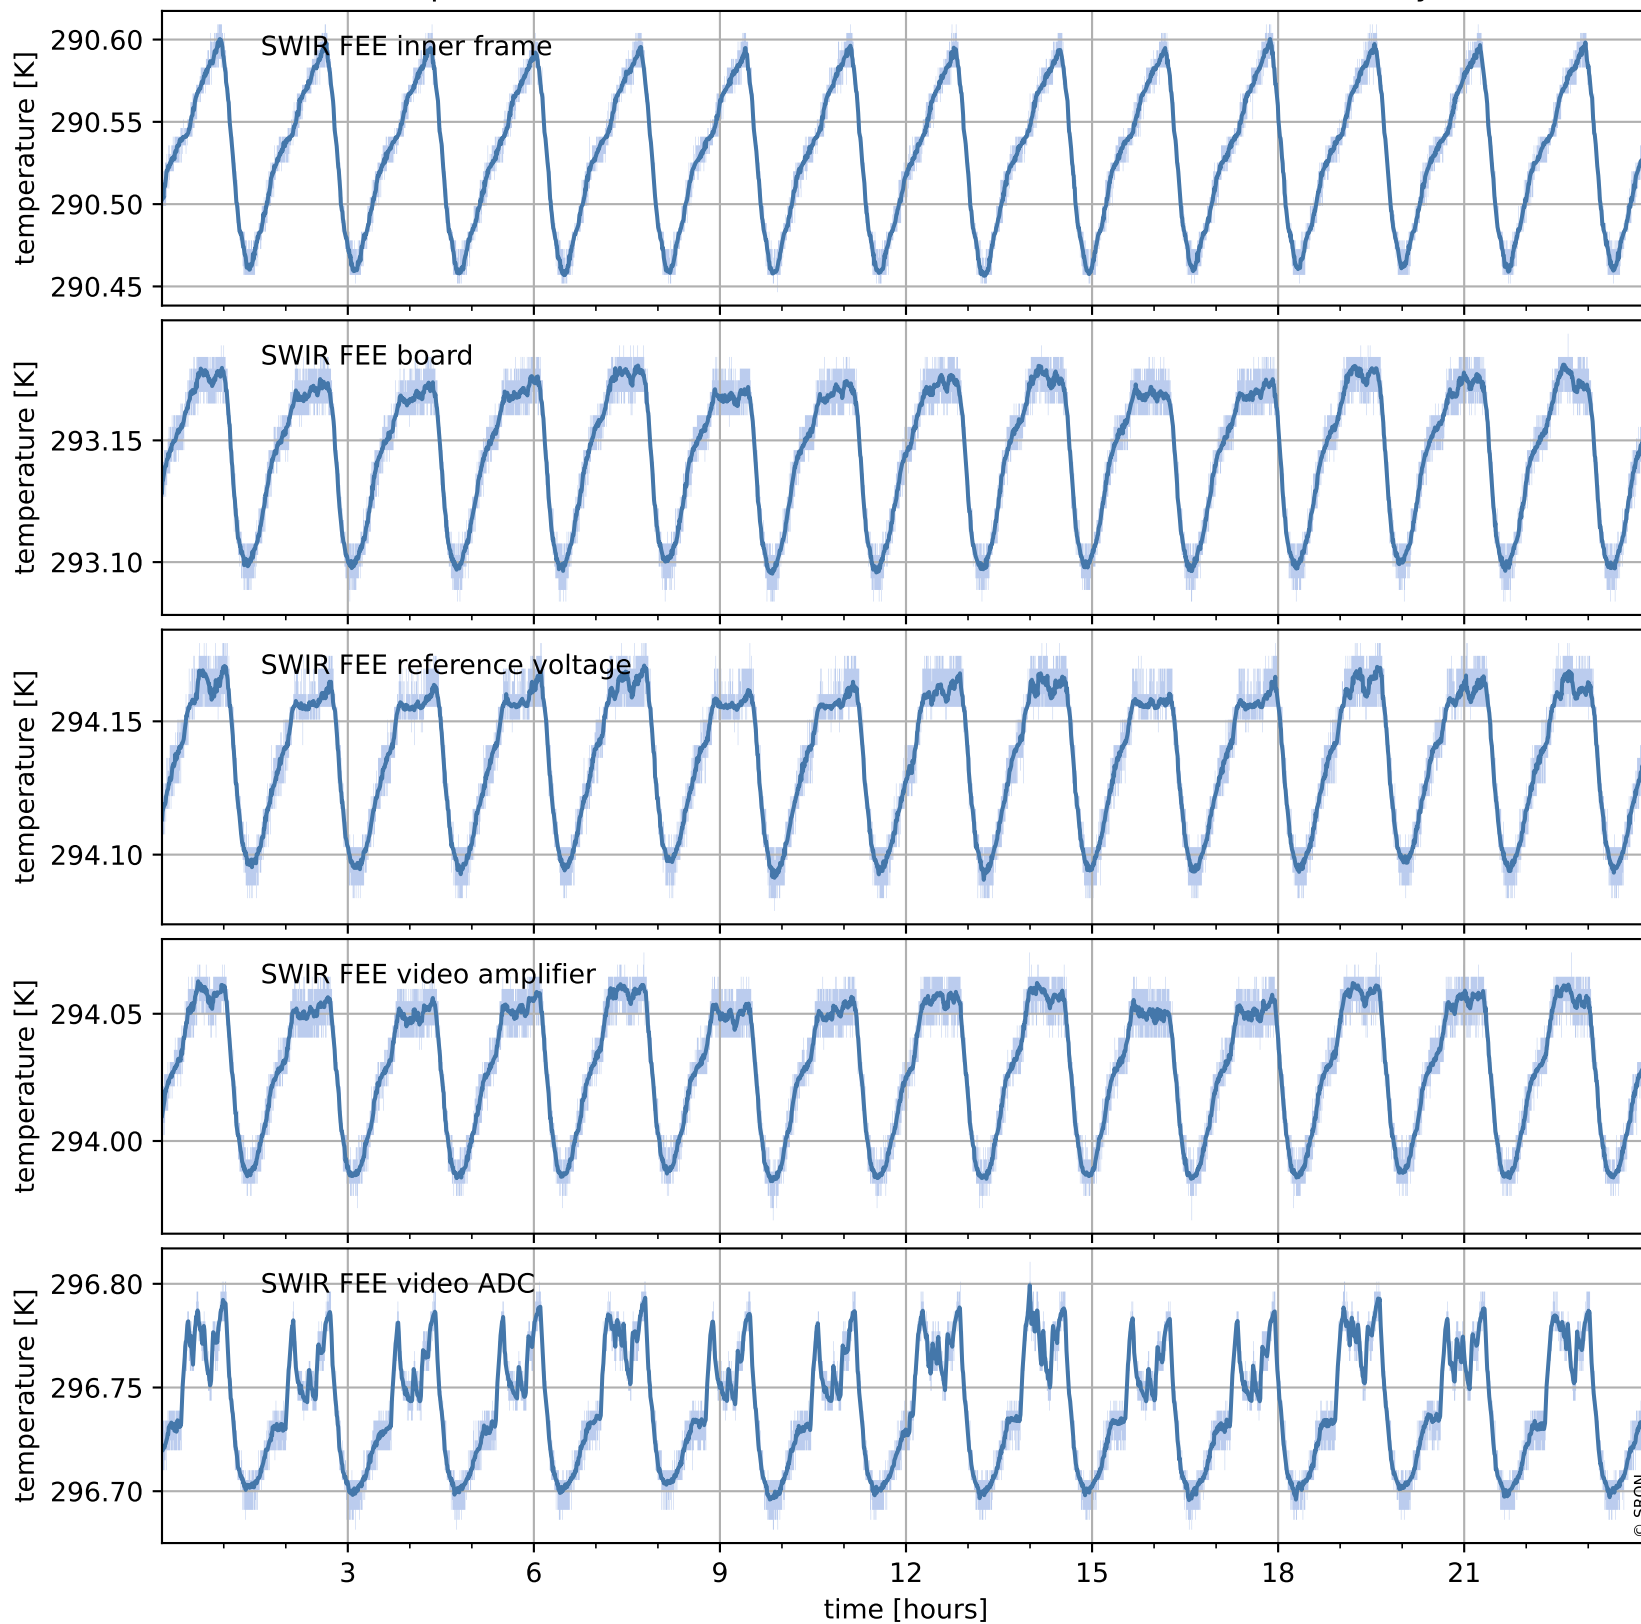

Tropomi SWIR housekeeping data

orbits : [21787, 21800]
coverage : 2021-12-27 / 2021-12-28
created : 2023-08-21T09:21:35

Temperature of sensors relevant for SWIR (one day)

Tropomi SWIR housekeeping data

orbits : [21316, 21800]
coverage : 2021-11-23 / 2021-12-28
created : 2023-08-21T09:21:36

Temperature of sensors relevant for SWIR (last month)

Tropomi SWIR housekeeping data

orbits : [21787, 21800]
coverage : 2021-12-27 / 2021-12-28
created : 2023-08-21T09:21:36

Current and duty cycle of 3 heaters relevant for SWIR (one day)

Tropomi SWIR housekeeping data

orbits : [21316, 21800]
coverage : 2021-11-23 / 2021-12-28
created : 2023-08-21T09:21:36

Current and duty cycle of 3 heaters relevant for SWIR (last month)

Tropomi SWIR housekeeping data

orbits : [21787, 21800]
coverage : 2021-12-27 / 2021-12-28
created : 2023-08-21T09:21:37

Temperature of sensors at the SWIR front-end electronics (one day)

Tropomi SWIR housekeeping data

orbits : [21316, 21800]
coverage : 2021-11-23 / 2021-12-28
created : 2023-08-21T09:21:37