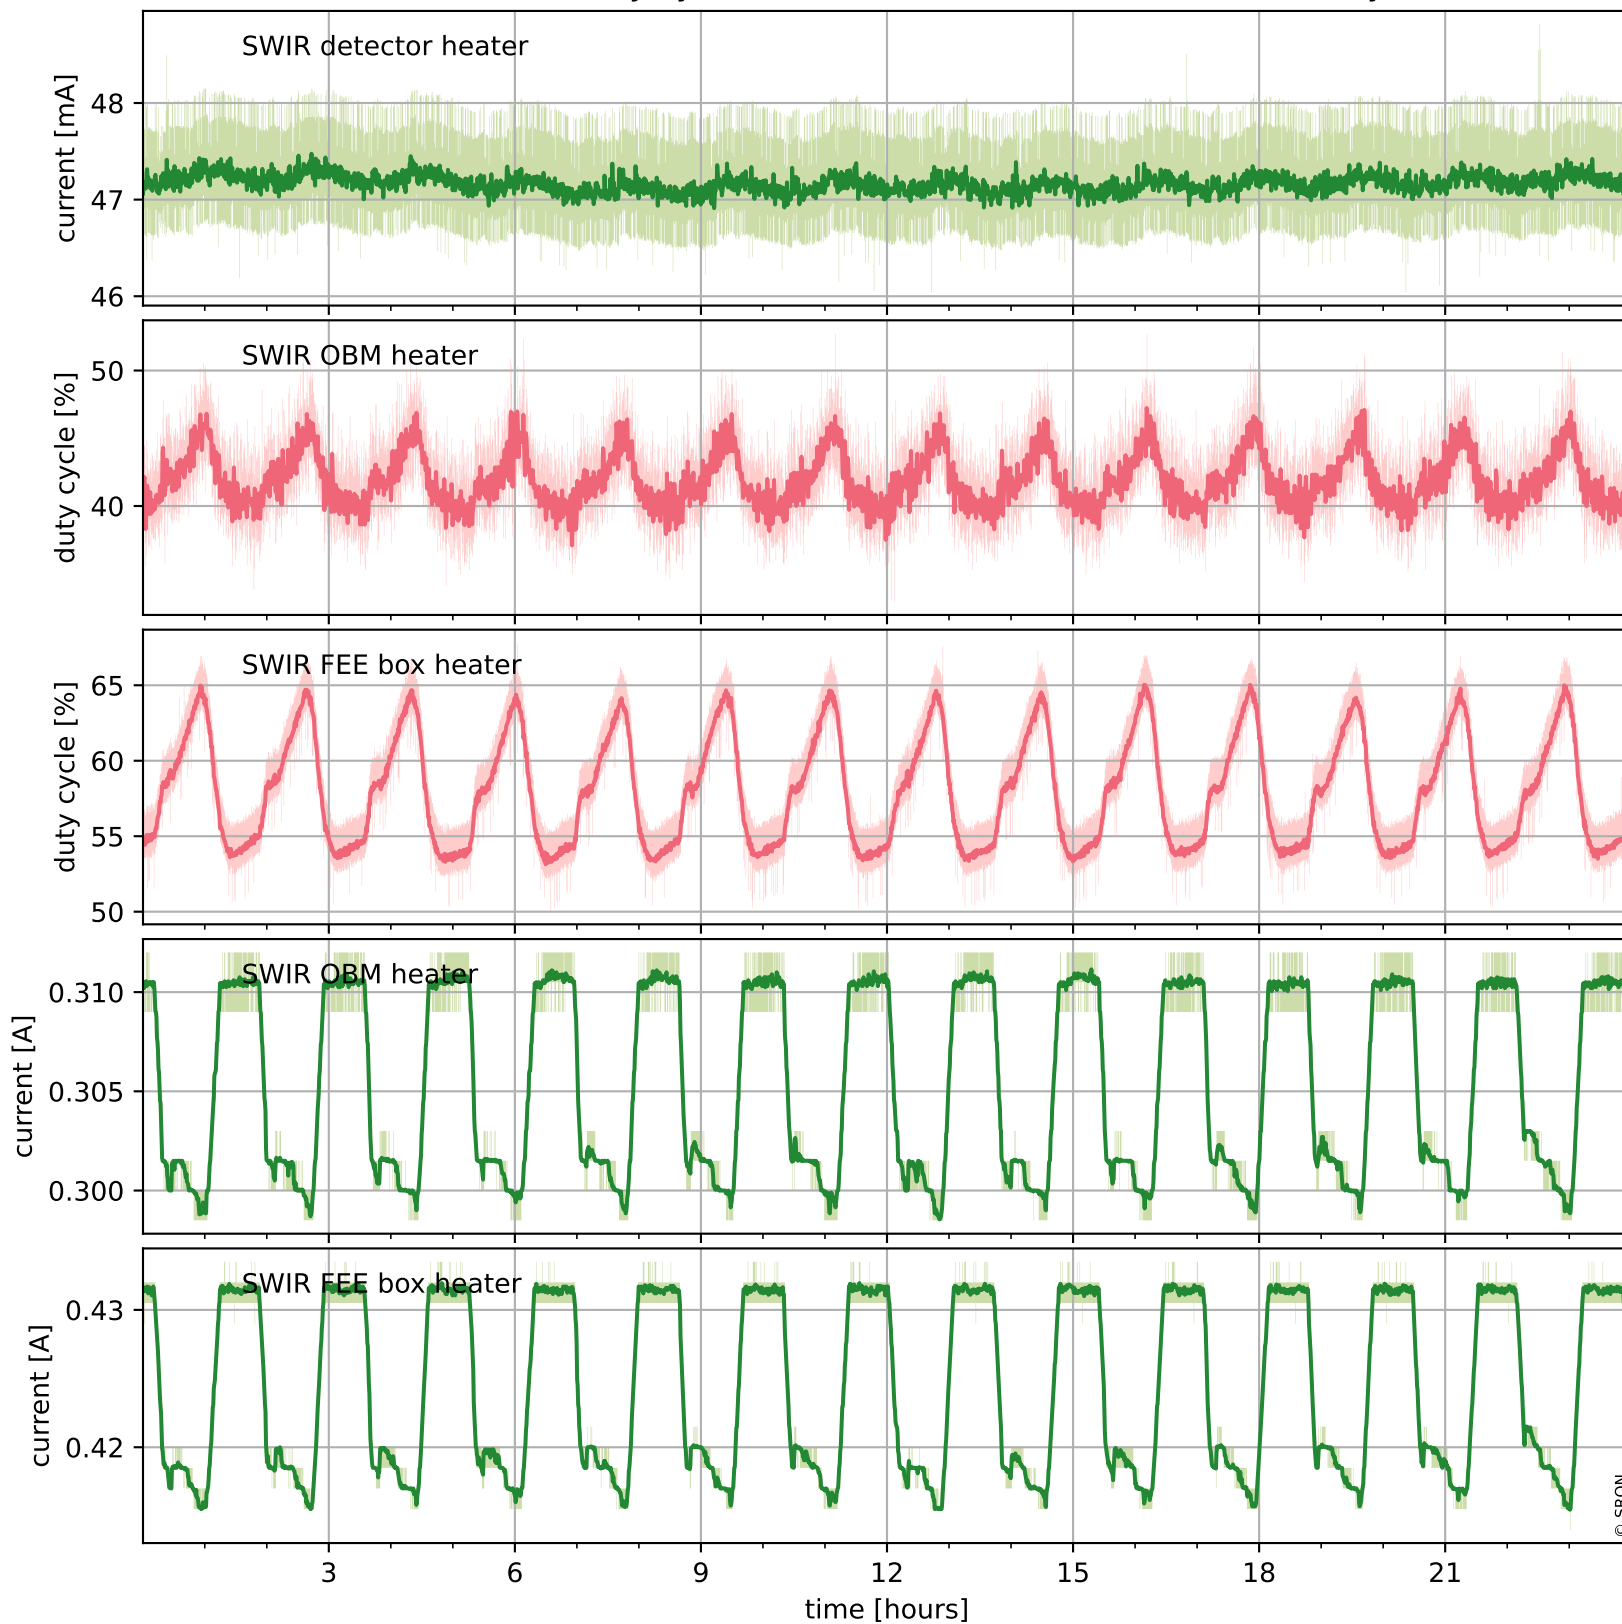

Tropomi SWIR housekeeping data

orbits : [21787, 21800]
coverage : 2021-12-27 / 2021-12-28
created : 2023-08-21T09:21:35

Temperature of sensors relevant for SWIR (one day)

Tropomi SWIR housekeeping data

orbits : [21316, 21800]
coverage : 2021-11-23 / 2021-12-28
created : 2023-08-21T09:21:36

Temperature of sensors relevant for SWIR (last month)

Tropomi SWIR housekeeping data

orbits : [21787, 21800]
coverage : 2021-12-27 / 2021-12-28
created : 2023-08-21T09:21:36

Current and duty cycle of 3 heaters relevant for SWIR (one day)

Tropomi SWIR housekeeping data

orbits : [21316, 21800]
coverage : 2021-11-23 / 2021-12-28
created : 2023-08-21T09:21:36

Current and duty cycle of 3 heaters relevant for SWIR (last month)

Tropomi SWIR housekeeping data

orbits : [21787, 21800]
coverage : 2021-12-27 / 2021-12-28
created : 2023-08-21T09:21:37

Temperature of sensors at the SWIR front-end electronics (one day)

Tropomi SWIR housekeeping data

orbits : [21316, 21800]
coverage : 2021-11-23 / 2021-12-28
created : 2023-08-21T09:21:37