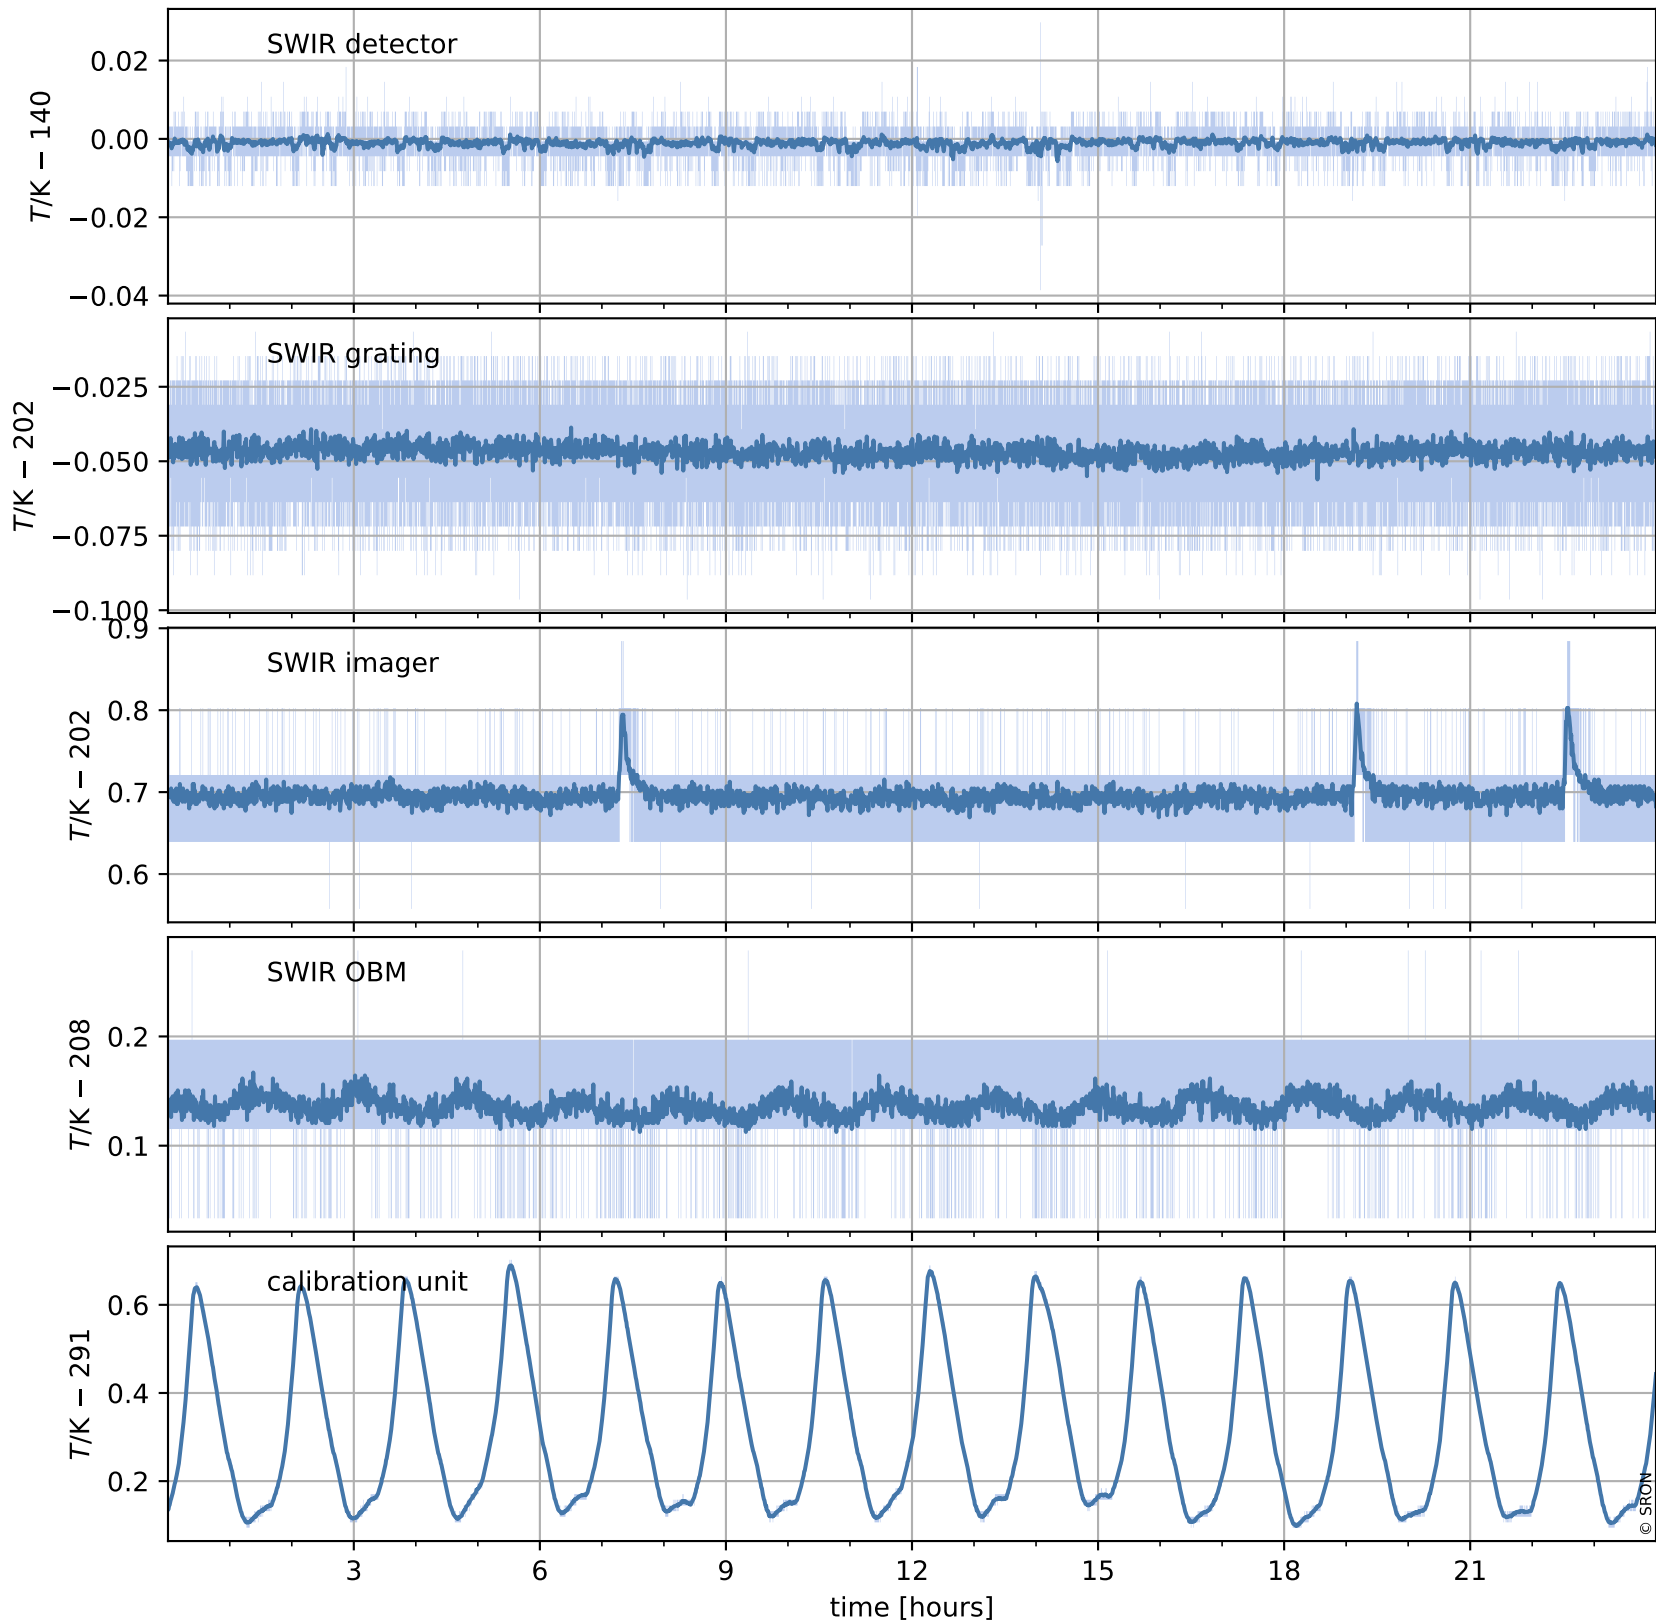

Tropomi SWIR housekeeping data

orbits : [21787, 21800]
coverage : 2021-12-27 / 2021-12-28
created : 2023-08-21T09:21:35

Temperature of sensors relevant for SWIR (one day)

Tropomi SWIR housekeeping data

orbits : [21316, 21800]
coverage : 2021-11-23 / 2021-12-28
created : 2023-08-21T09:21:36

Temperature of sensors relevant for SWIR (last month)

Tropomi SWIR housekeeping data

orbits : [21787, 21800]
coverage : 2021-12-27 / 2021-12-28
created : 2023-08-21T09:21:36

Current and duty cycle of 3 heaters relevant for SWIR (one day)

Tropomi SWIR housekeeping data

orbits : [21316, 21800]
coverage : 2021-11-23 / 2021-12-28
created : 2023-08-21T09:21:36

Current and duty cycle of 3 heaters relevant for SWIR (last month)

Tropomi SWIR housekeeping data