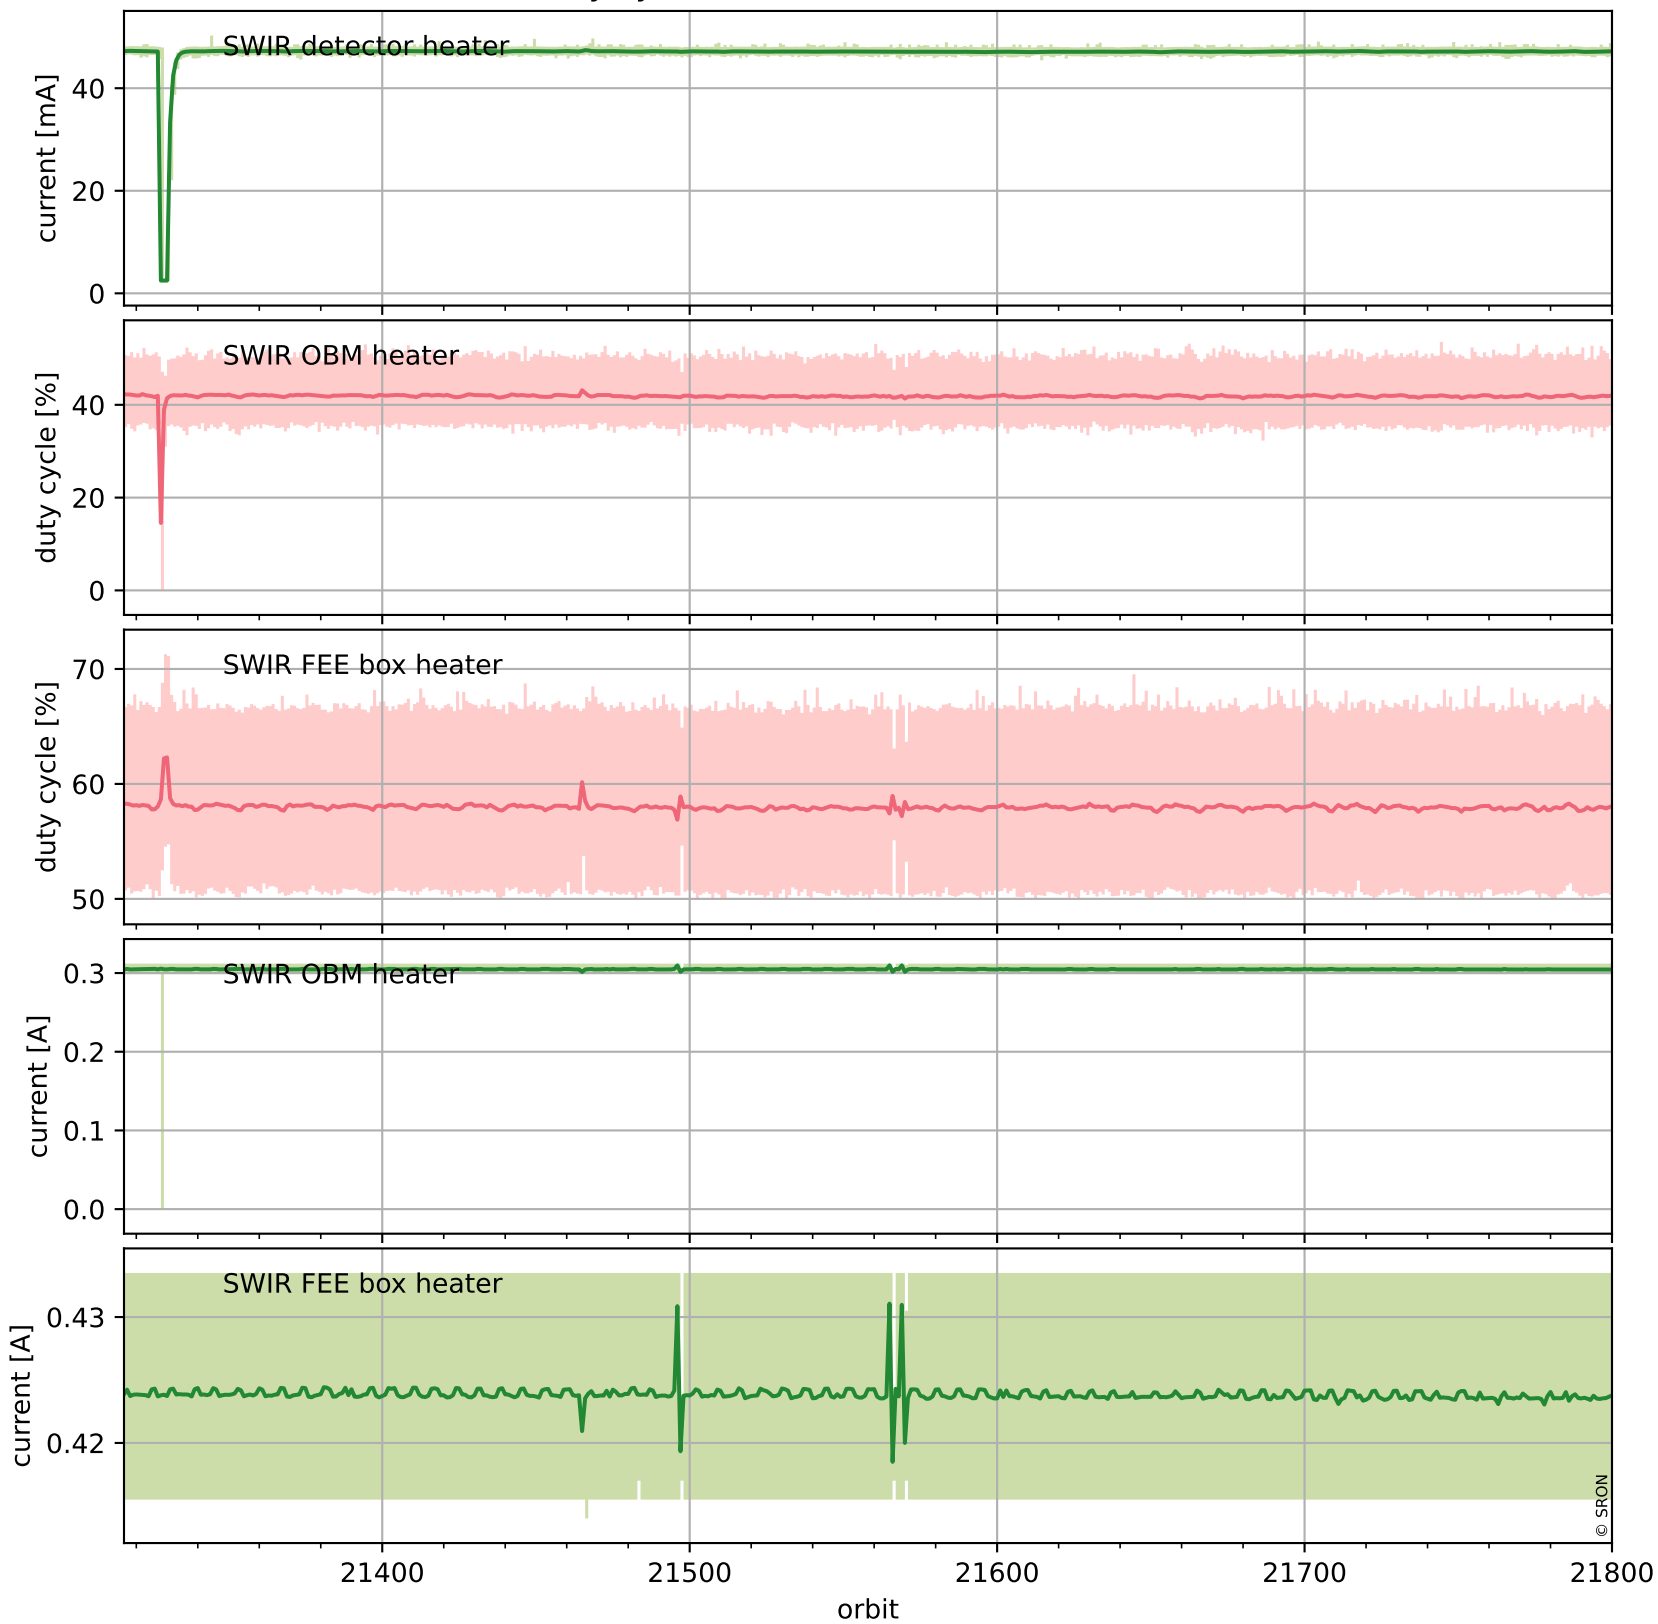

Tropomi SWIR housekeeping data

orbits : [21787, 21800]
coverage : 2021-12-27 / 2021-12-28
created : 2023-08-21T09:21:35

Temperature of sensors relevant for SWIR (one day)

Tropomi SWIR housekeeping data

orbits : [21316, 21800]
coverage : 2021-11-23 / 2021-12-28
created : 2023-08-21T09:21:36

Temperature of sensors relevant for SWIR (last month)

Tropomi SWIR housekeeping data

orbits : [21787, 21800]
coverage : 2021-12-27 / 2021-12-28
created : 2023-08-21T09:21:36

Current and duty cycle of 3 heaters relevant for SWIR (one day)

Tropomi SWIR housekeeping data

orbits : [21316, 21800]
coverage : 2021-11-23 / 2021-12-28
created : 2023-08-21T09:21:36

Current and duty cycle of 3 heaters relevant for SWIR (last month)

Tropomi SWIR housekeeping data

orbits : [21787, 21800]
coverage : 2021-12-27 / 2021-12-28
created : 2023-08-21T09:21:37

Temperature of sensors at the SWIR front-end electronics (one day)

Tropomi SWIR housekeeping data

orbits : [21316, 21800]
coverage : 2021-11-23 / 2021-12-28
created : 2023-08-21T09:21:37