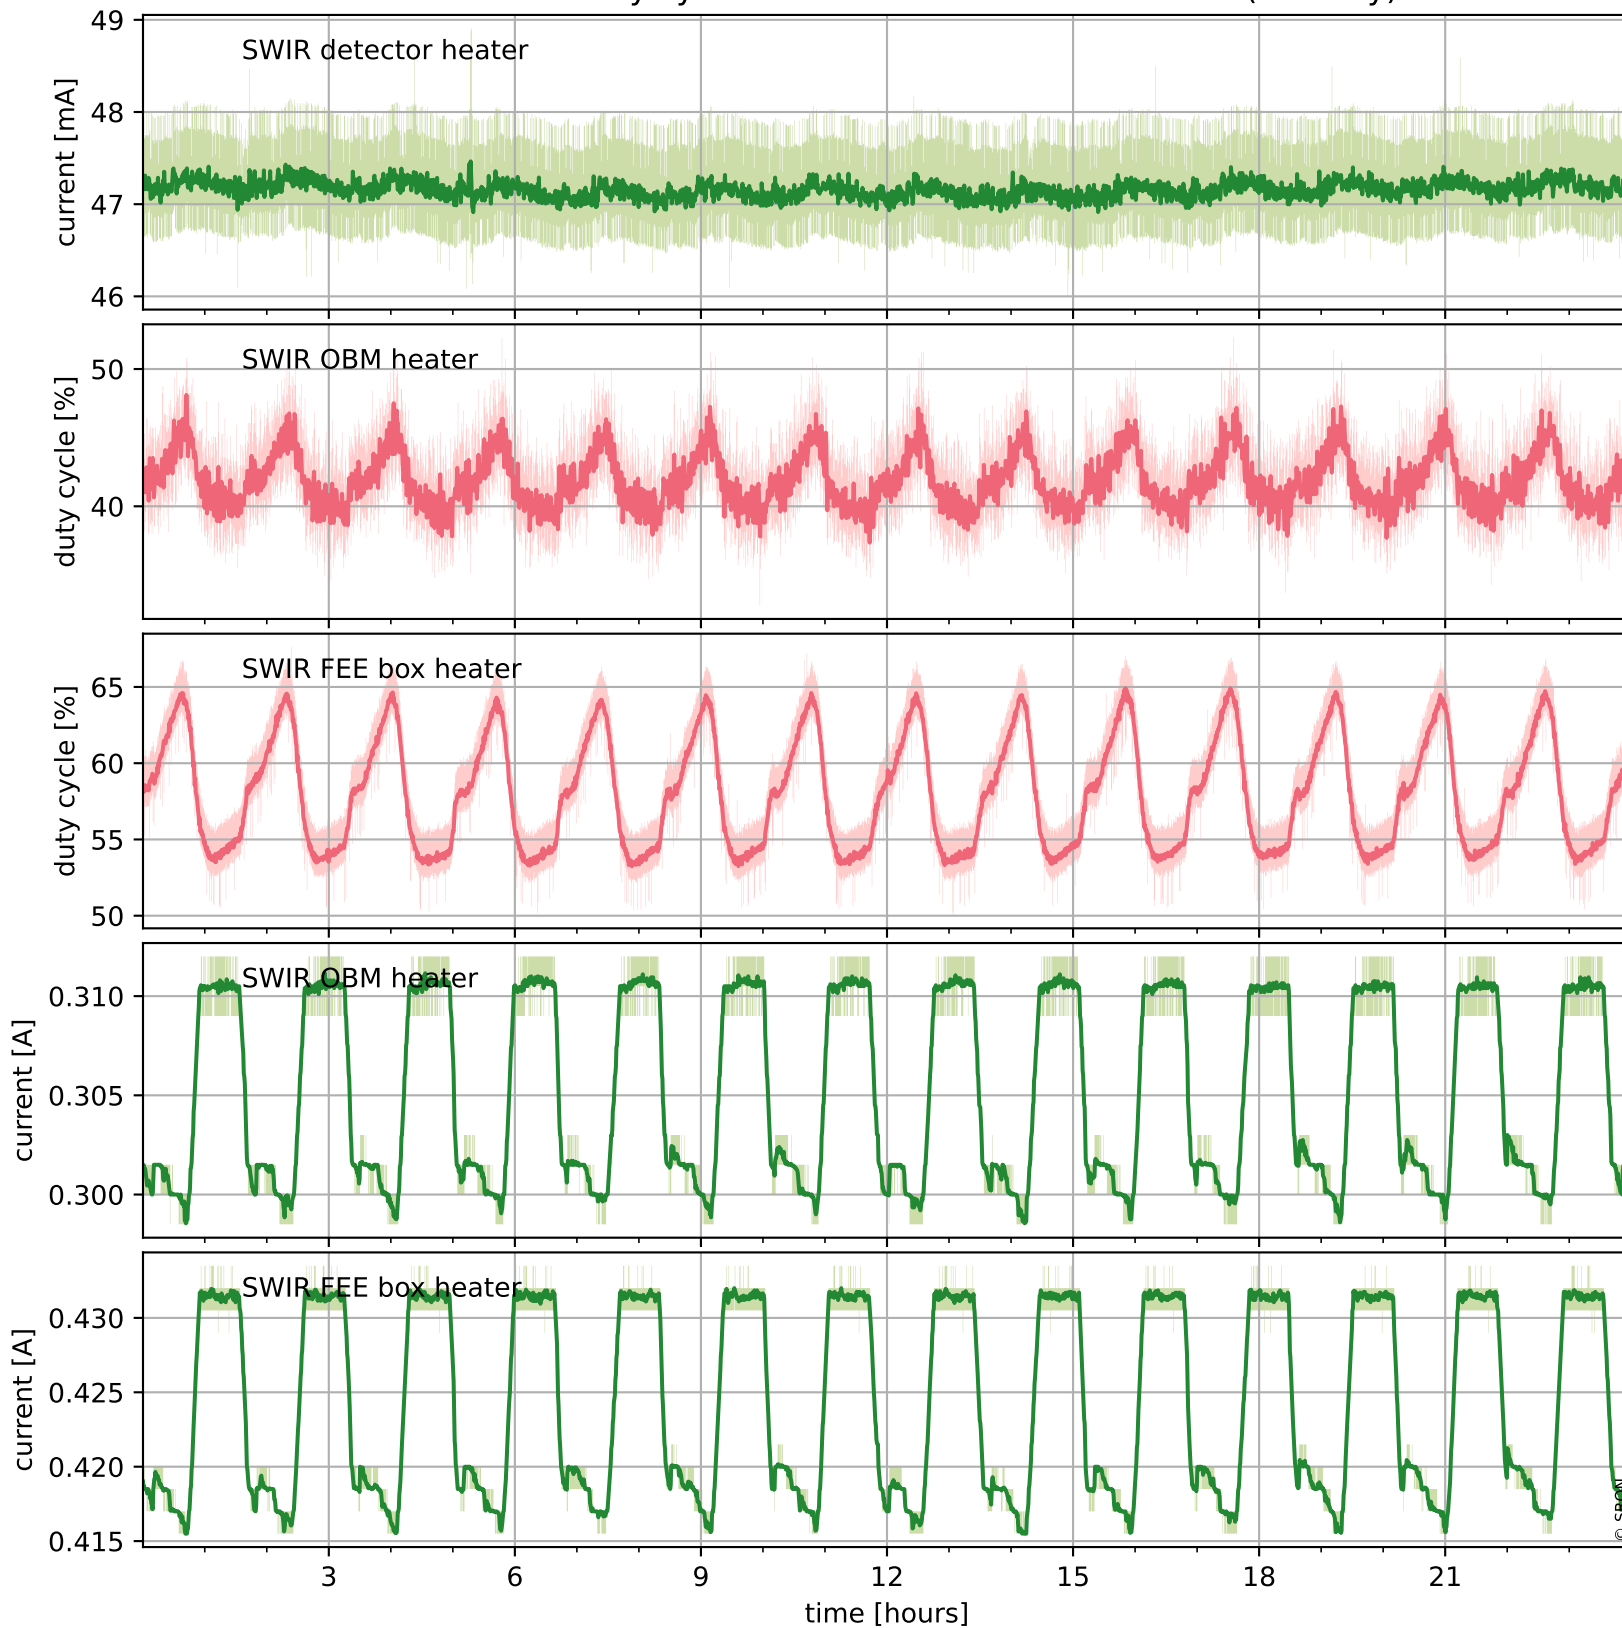

Tropomi SWIR housekeeping data

orbits : [21801, 21814]
coverage : 2021-12-28 / 2021-12-29
created : 2023-08-21T09:21:38

Temperature of sensors relevant for SWIR (one day)

Tropomi SWIR housekeeping data

orbits : [21330, 21814]
coverage : 2021-11-24 / 2021-12-29
created : 2023-08-21T09:21:38

Temperature of sensors relevant for SWIR (last month)

Tropomi SWIR housekeeping data

orbits : [21801, 21814]
coverage : 2021-12-28 / 2021-12-29
created : 2023-08-21T09:21:38

Current and duty cycle of 3 heaters relevant for SWIR (one day)

Tropomi SWIR housekeeping data

orbits : [21330, 21814]
coverage : 2021-11-24 / 2021-12-29
created : 2023-08-21T09:21:39

Current and duty cycle of 3 heaters relevant for SWIR (last month)

Tropomi SWIR housekeeping data

orbits : [21801, 21814]
coverage : 2021-12-28 / 2021-12-29
created : 2023-08-21T09:21:39

Temperature of sensors at the SWIR front-end electronics (one day)

Tropomi SWIR housekeeping data

orbits : [21330, 21814]
coverage : 2021-11-24 / 2021-12-29
created : 2023-08-21T09:21:39