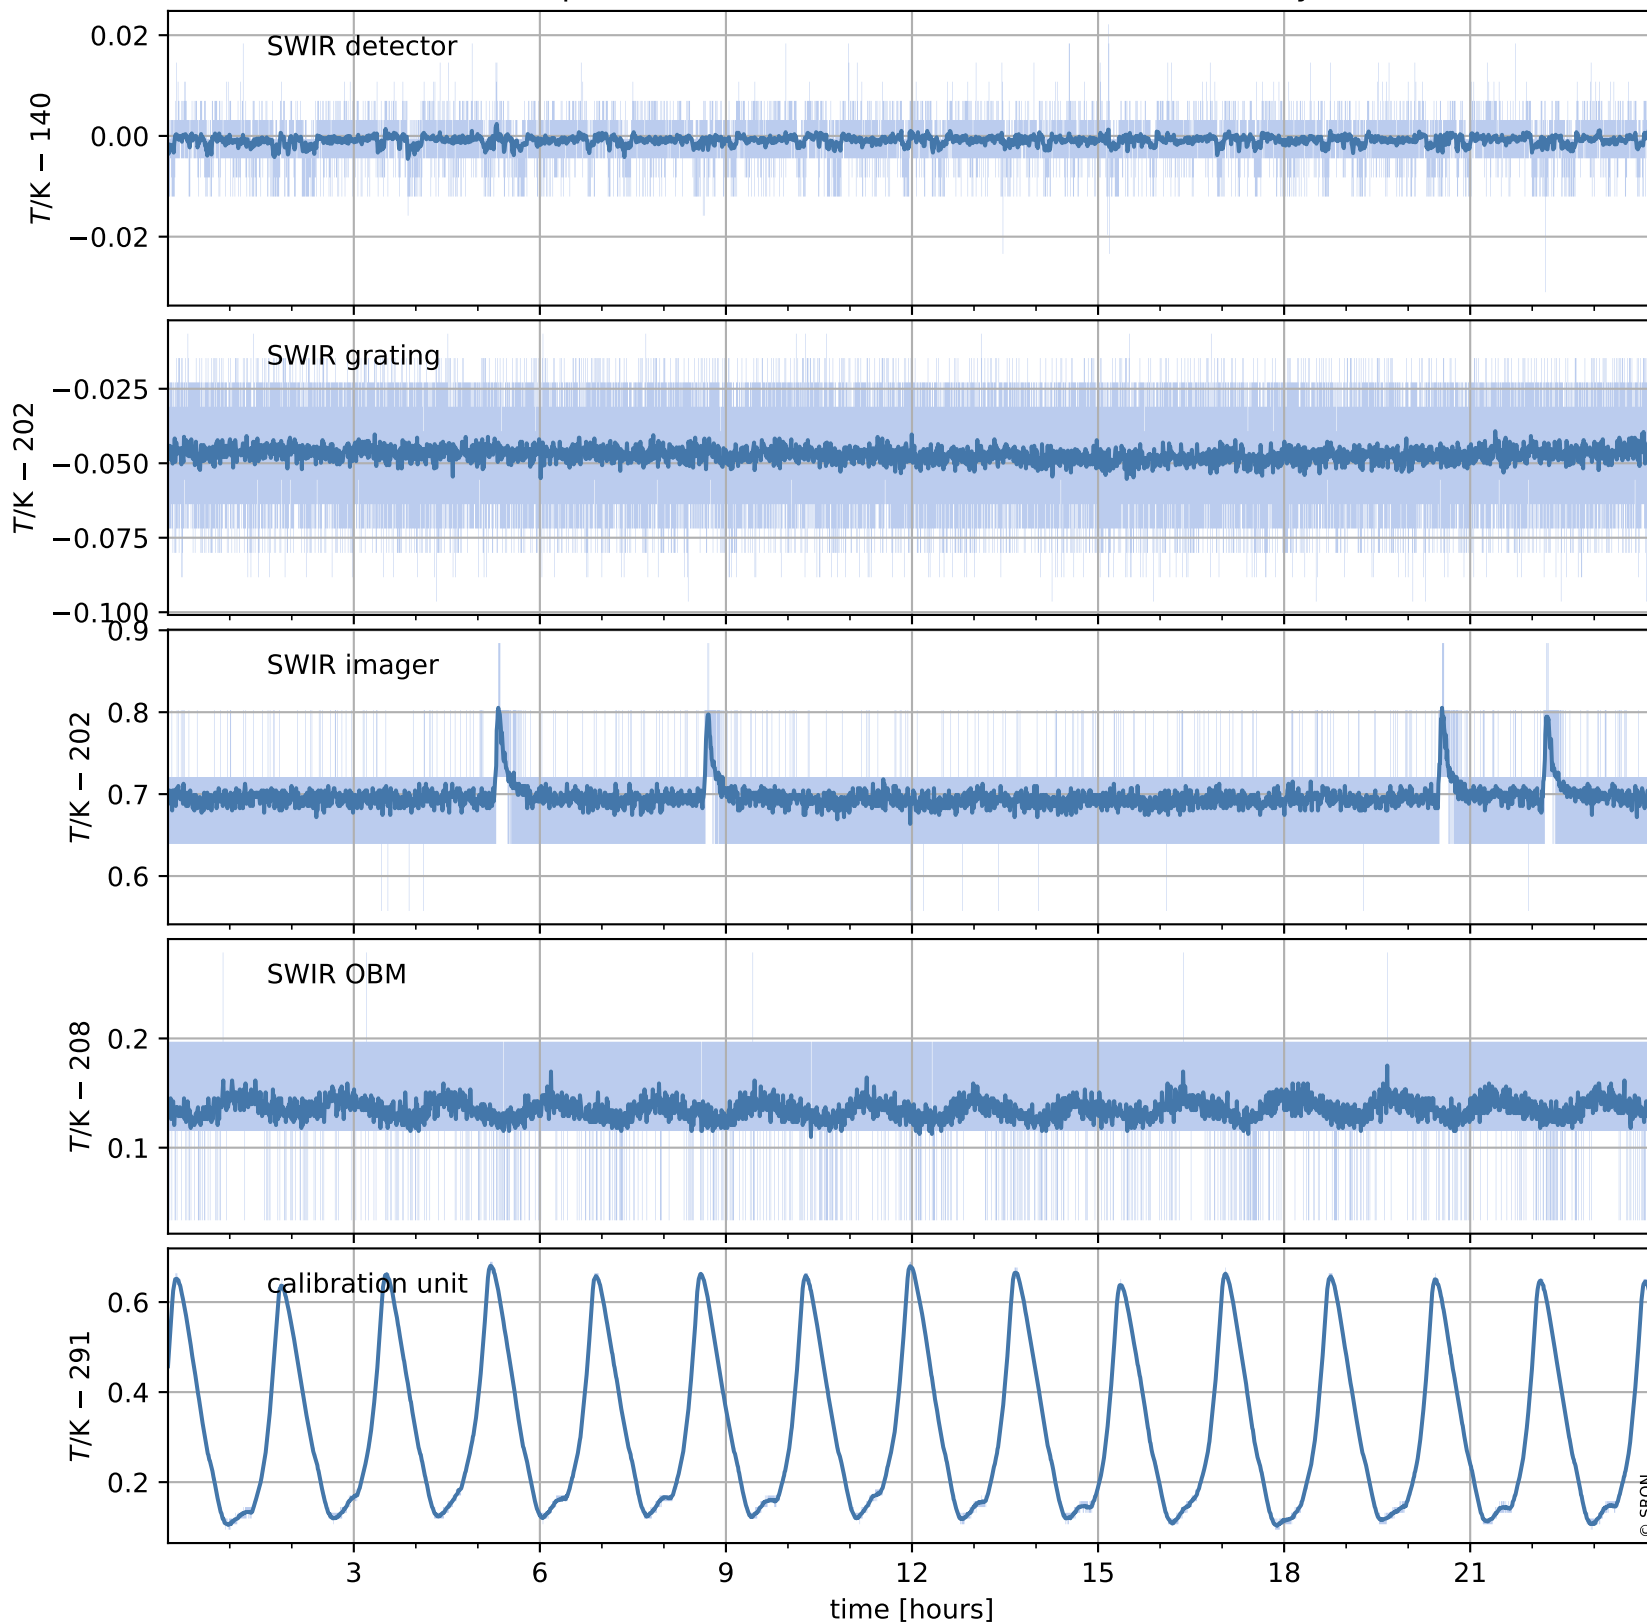

Tropomi SWIR housekeeping data

orbits : [21801, 21814]
coverage : 2021-12-28 / 2021-12-29
created : 2023-08-21T09:21:38

Temperature of sensors relevant for SWIR (one day)

Tropomi SWIR housekeeping data

orbits : [21330, 21814]
coverage : 2021-11-24 / 2021-12-29
created : 2023-08-21T09:21:38

Temperature of sensors relevant for SWIR (last month)

Tropomi SWIR housekeeping data

orbits : [21801, 21814]
coverage : 2021-12-28 / 2021-12-29
created : 2023-08-21T09:21:38

Current and duty cycle of 3 heaters relevant for SWIR (one day)

Tropomi SWIR housekeeping data

orbits : [21330, 21814]
coverage : 2021-11-24 / 2021-12-29
created : 2023-08-21T09:21:39

Current and duty cycle of 3 heaters relevant for SWIR (last month)

Tropomi SWIR housekeeping data

orbits : [21801, 21814]
coverage : 2021-12-28 / 2021-12-29
created : 2023-08-21T09:21:39

Temperature of sensors at the SWIR front-end electronics (one day)

Tropomi SWIR housekeeping data

orbits : [21330, 21814]
coverage : 2021-11-24 / 2021-12-29
created : 2023-08-21T09:21:39