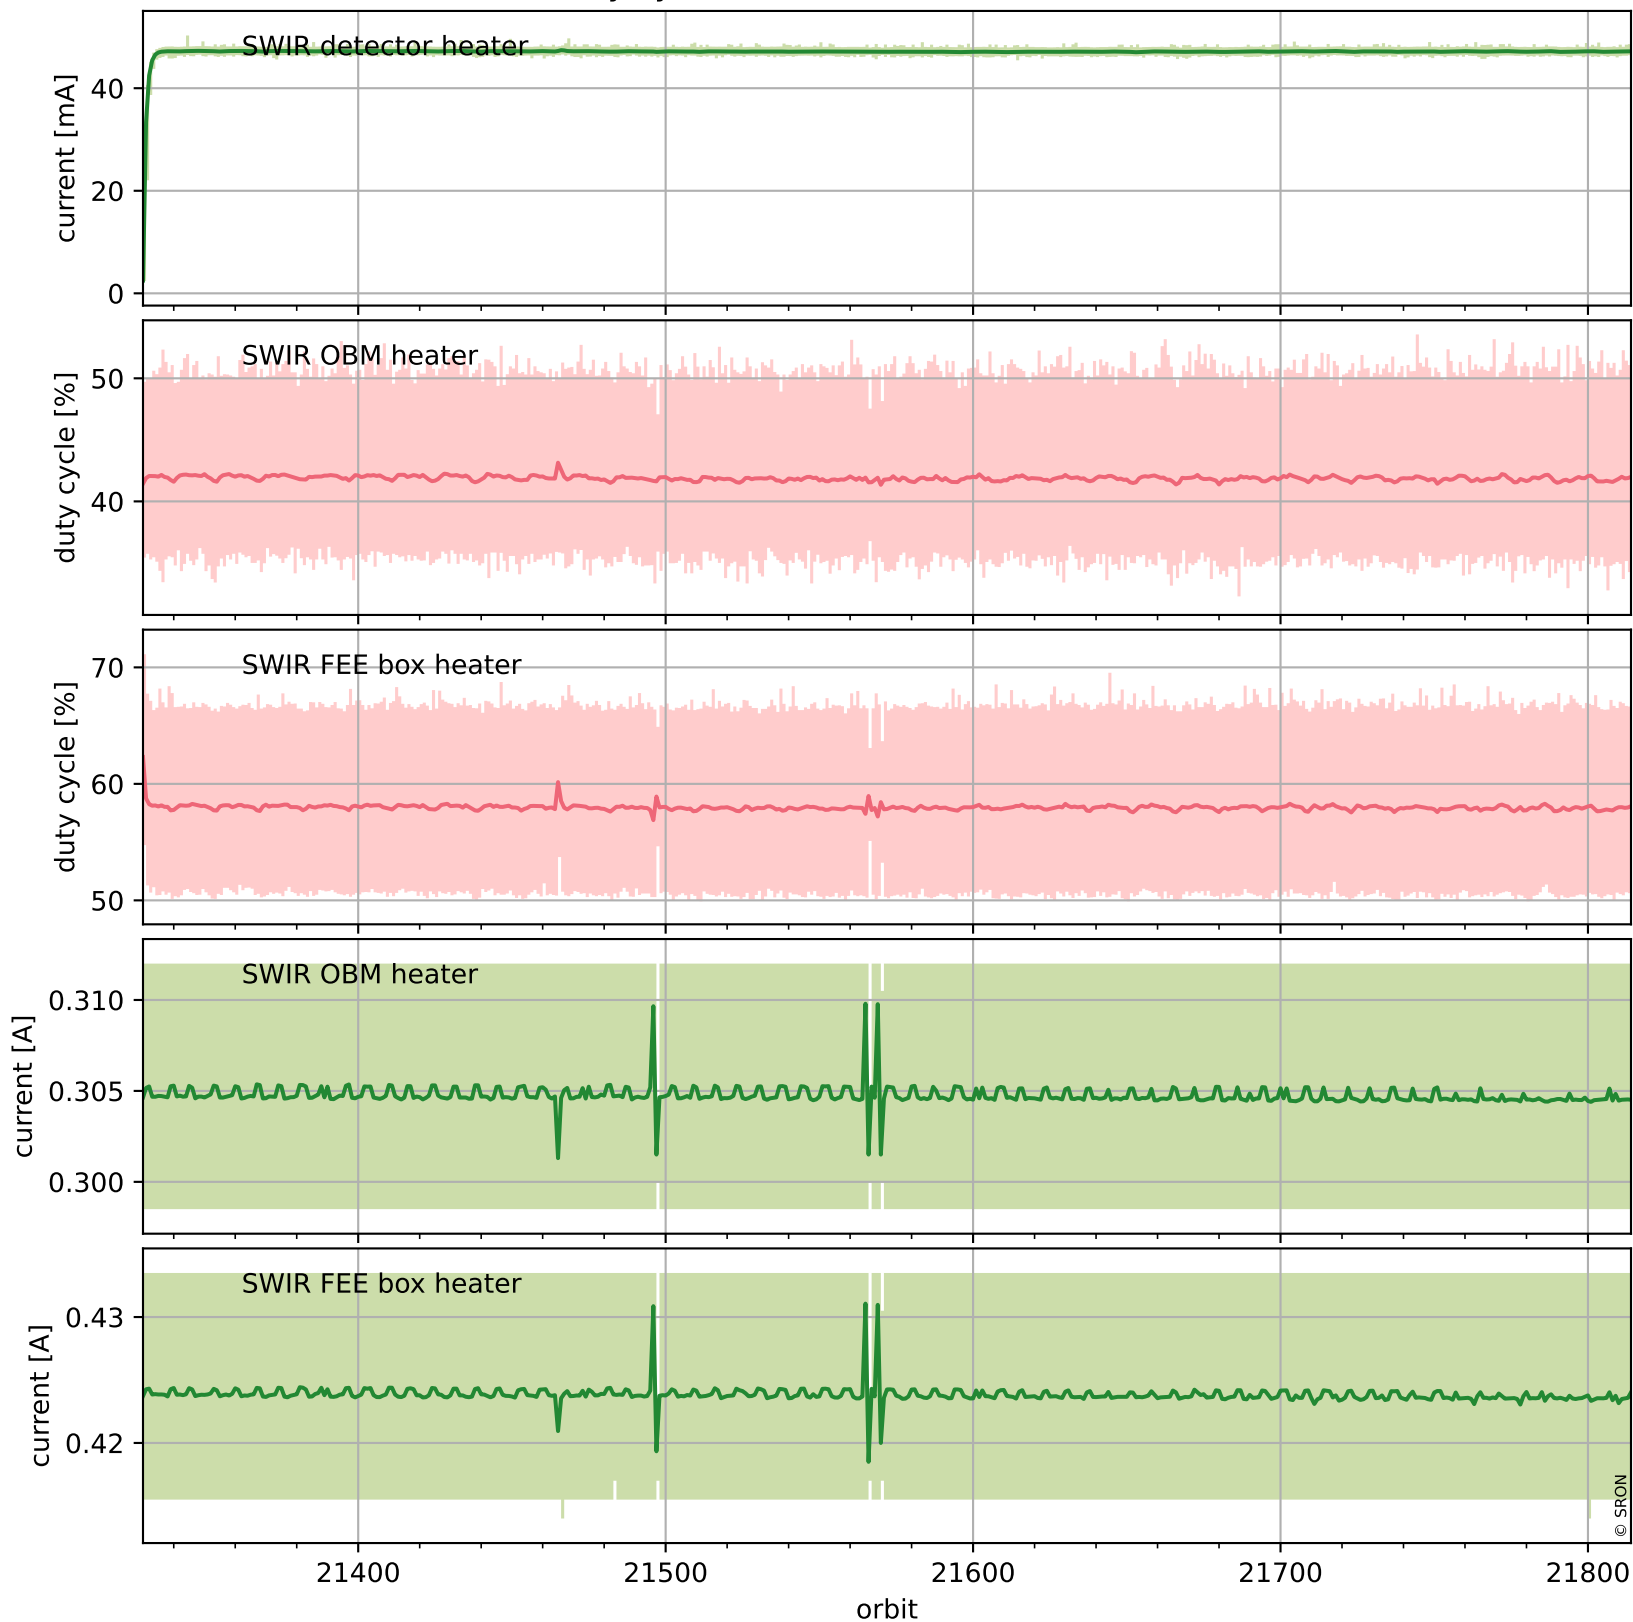

Tropomi SWIR housekeeping data

orbits : [21801, 21814]
coverage : 2021-12-28 / 2021-12-29
created : 2023-08-21T09:21:38

Temperature of sensors relevant for SWIR (one day)

Tropomi SWIR housekeeping data

orbits : [21330, 21814]
coverage : 2021-11-24 / 2021-12-29
created : 2023-08-21T09:21:38

Temperature of sensors relevant for SWIR (last month)

Tropomi SWIR housekeeping data

orbits : [21801, 21814]
coverage : 2021-12-28 / 2021-12-29
created : 2023-08-21T09:21:38

Current and duty cycle of 3 heaters relevant for SWIR (one day)

Tropomi SWIR housekeeping data

orbits : [21330, 21814]
coverage : 2021-11-24 / 2021-12-29
created : 2023-08-21T09:21:39

Current and duty cycle of 3 heaters relevant for SWIR (last month)

Tropomi SWIR housekeeping data

orbits : [21801, 21814]
coverage : 2021-12-28 / 2021-12-29
created : 2023-08-21T09:21:39

Temperature of sensors at the SWIR front-end electronics (one day)

Tropomi SWIR housekeeping data

orbits : [21330, 21814]
coverage : 2021-11-24 / 2021-12-29
created : 2023-08-21T09:21:39