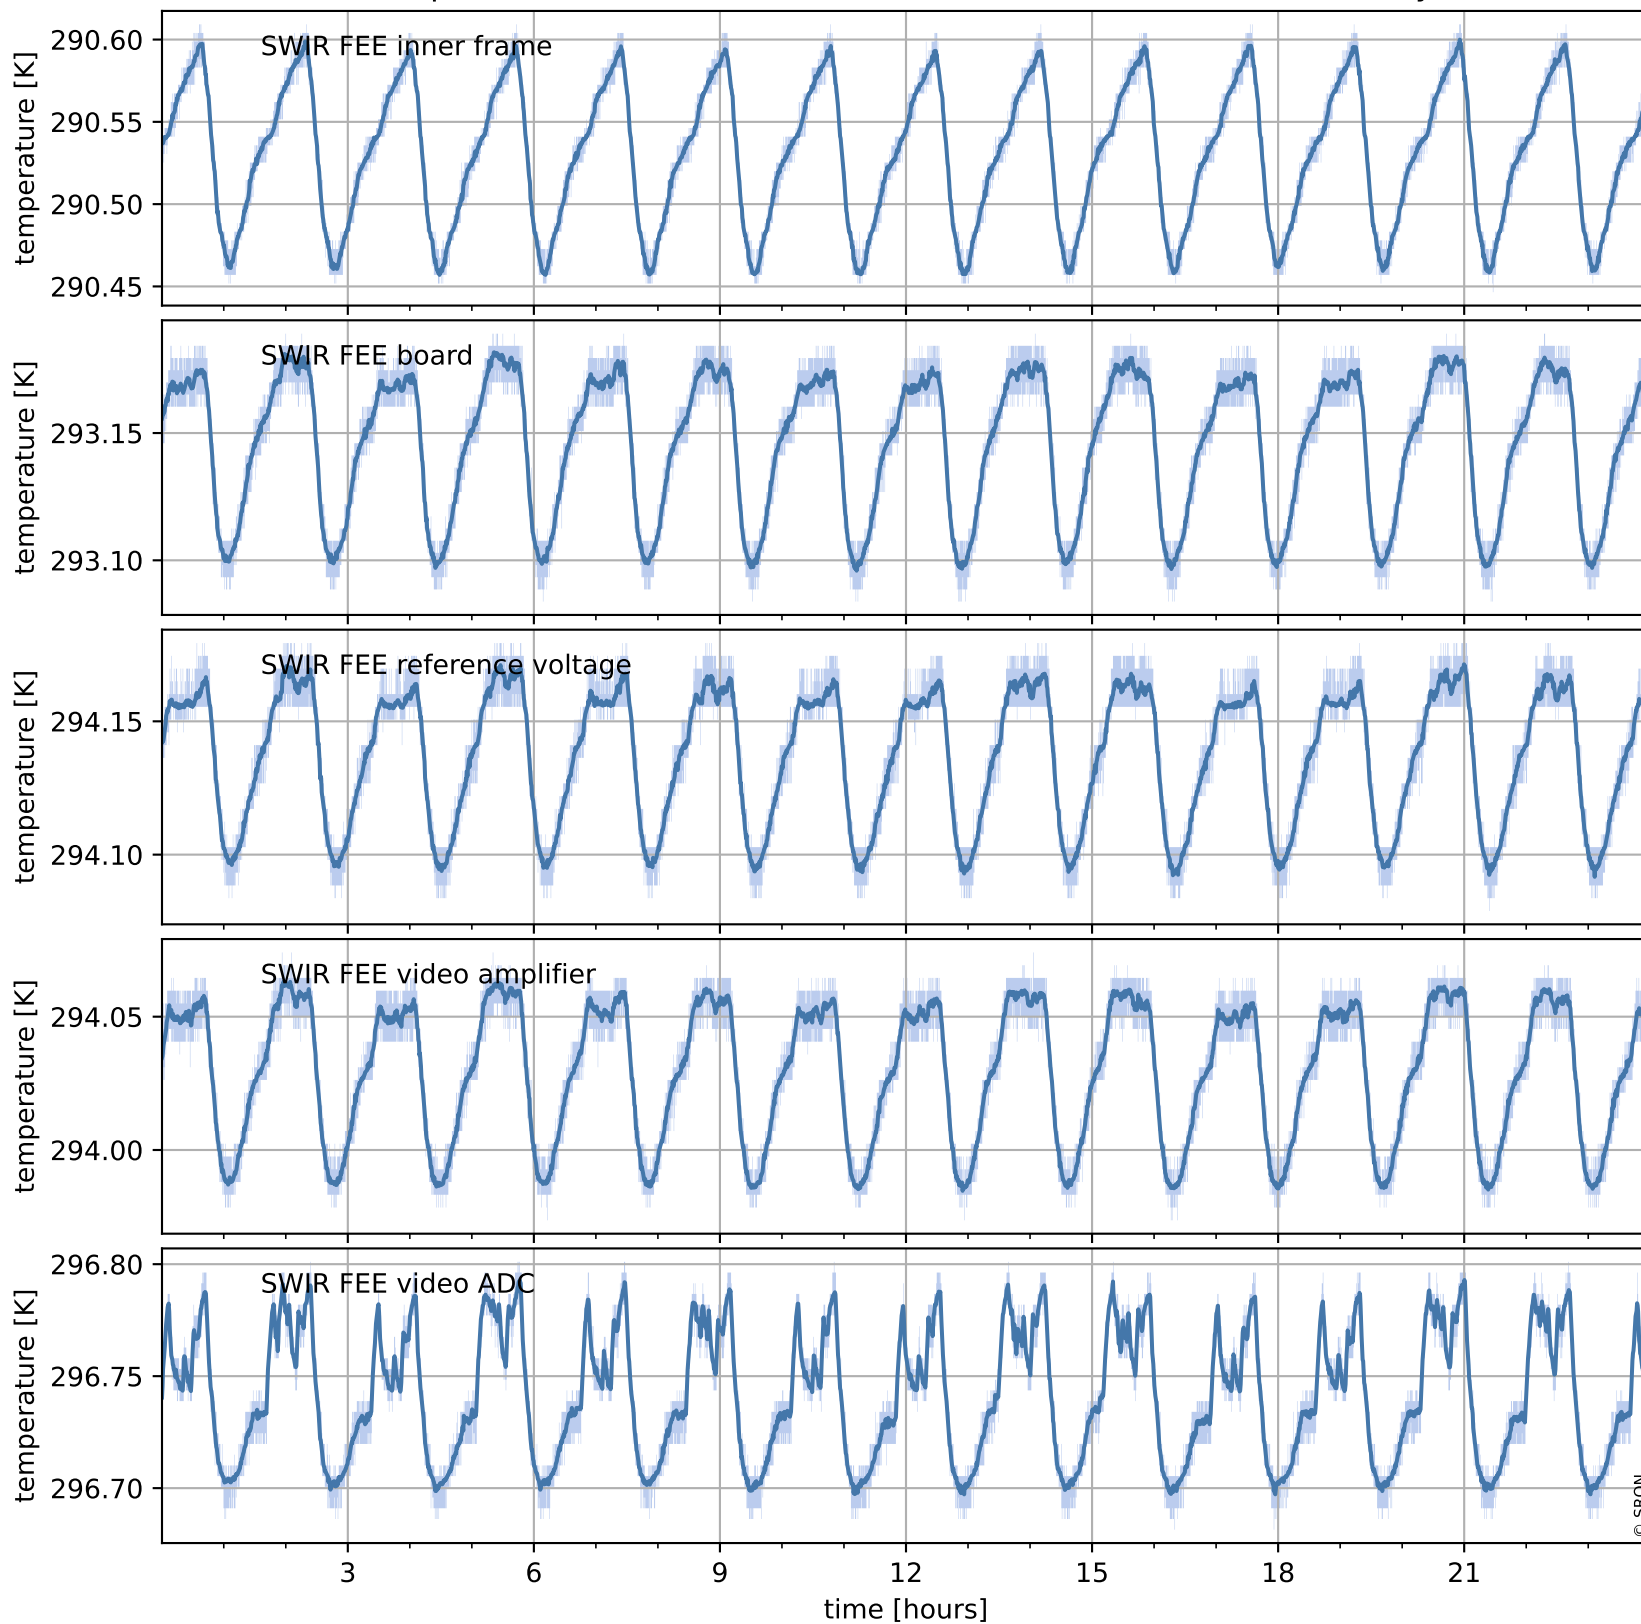

Tropomi SWIR housekeeping data

orbits : [21801, 21814]
coverage : 2021-12-28 / 2021-12-29
created : 2023-08-21T09:21:38

Temperature of sensors relevant for SWIR (one day)

Tropomi SWIR housekeeping data

orbits : [21330, 21814]
coverage : 2021-11-24 / 2021-12-29
created : 2023-08-21T09:21:38

Temperature of sensors relevant for SWIR (last month)

Tropomi SWIR housekeeping data

orbits : [21801, 21814]
coverage : 2021-12-28 / 2021-12-29
created : 2023-08-21T09:21:38

Current and duty cycle of 3 heaters relevant for SWIR (one day)

Tropomi SWIR housekeeping data

orbits : [21330, 21814]
coverage : 2021-11-24 / 2021-12-29
created : 2023-08-21T09:21:39

Current and duty cycle of 3 heaters relevant for SWIR (last month)

Tropomi SWIR housekeeping data

orbits : [21801, 21814]
coverage : 2021-12-28 / 2021-12-29
created : 2023-08-21T09:21:39

Temperature of sensors at the SWIR front-end electronics (one day)

Tropomi SWIR housekeeping data

orbits : [21330, 21814]
coverage : 2021-11-24 / 2021-12-29
created : 2023-08-21T09:21:39