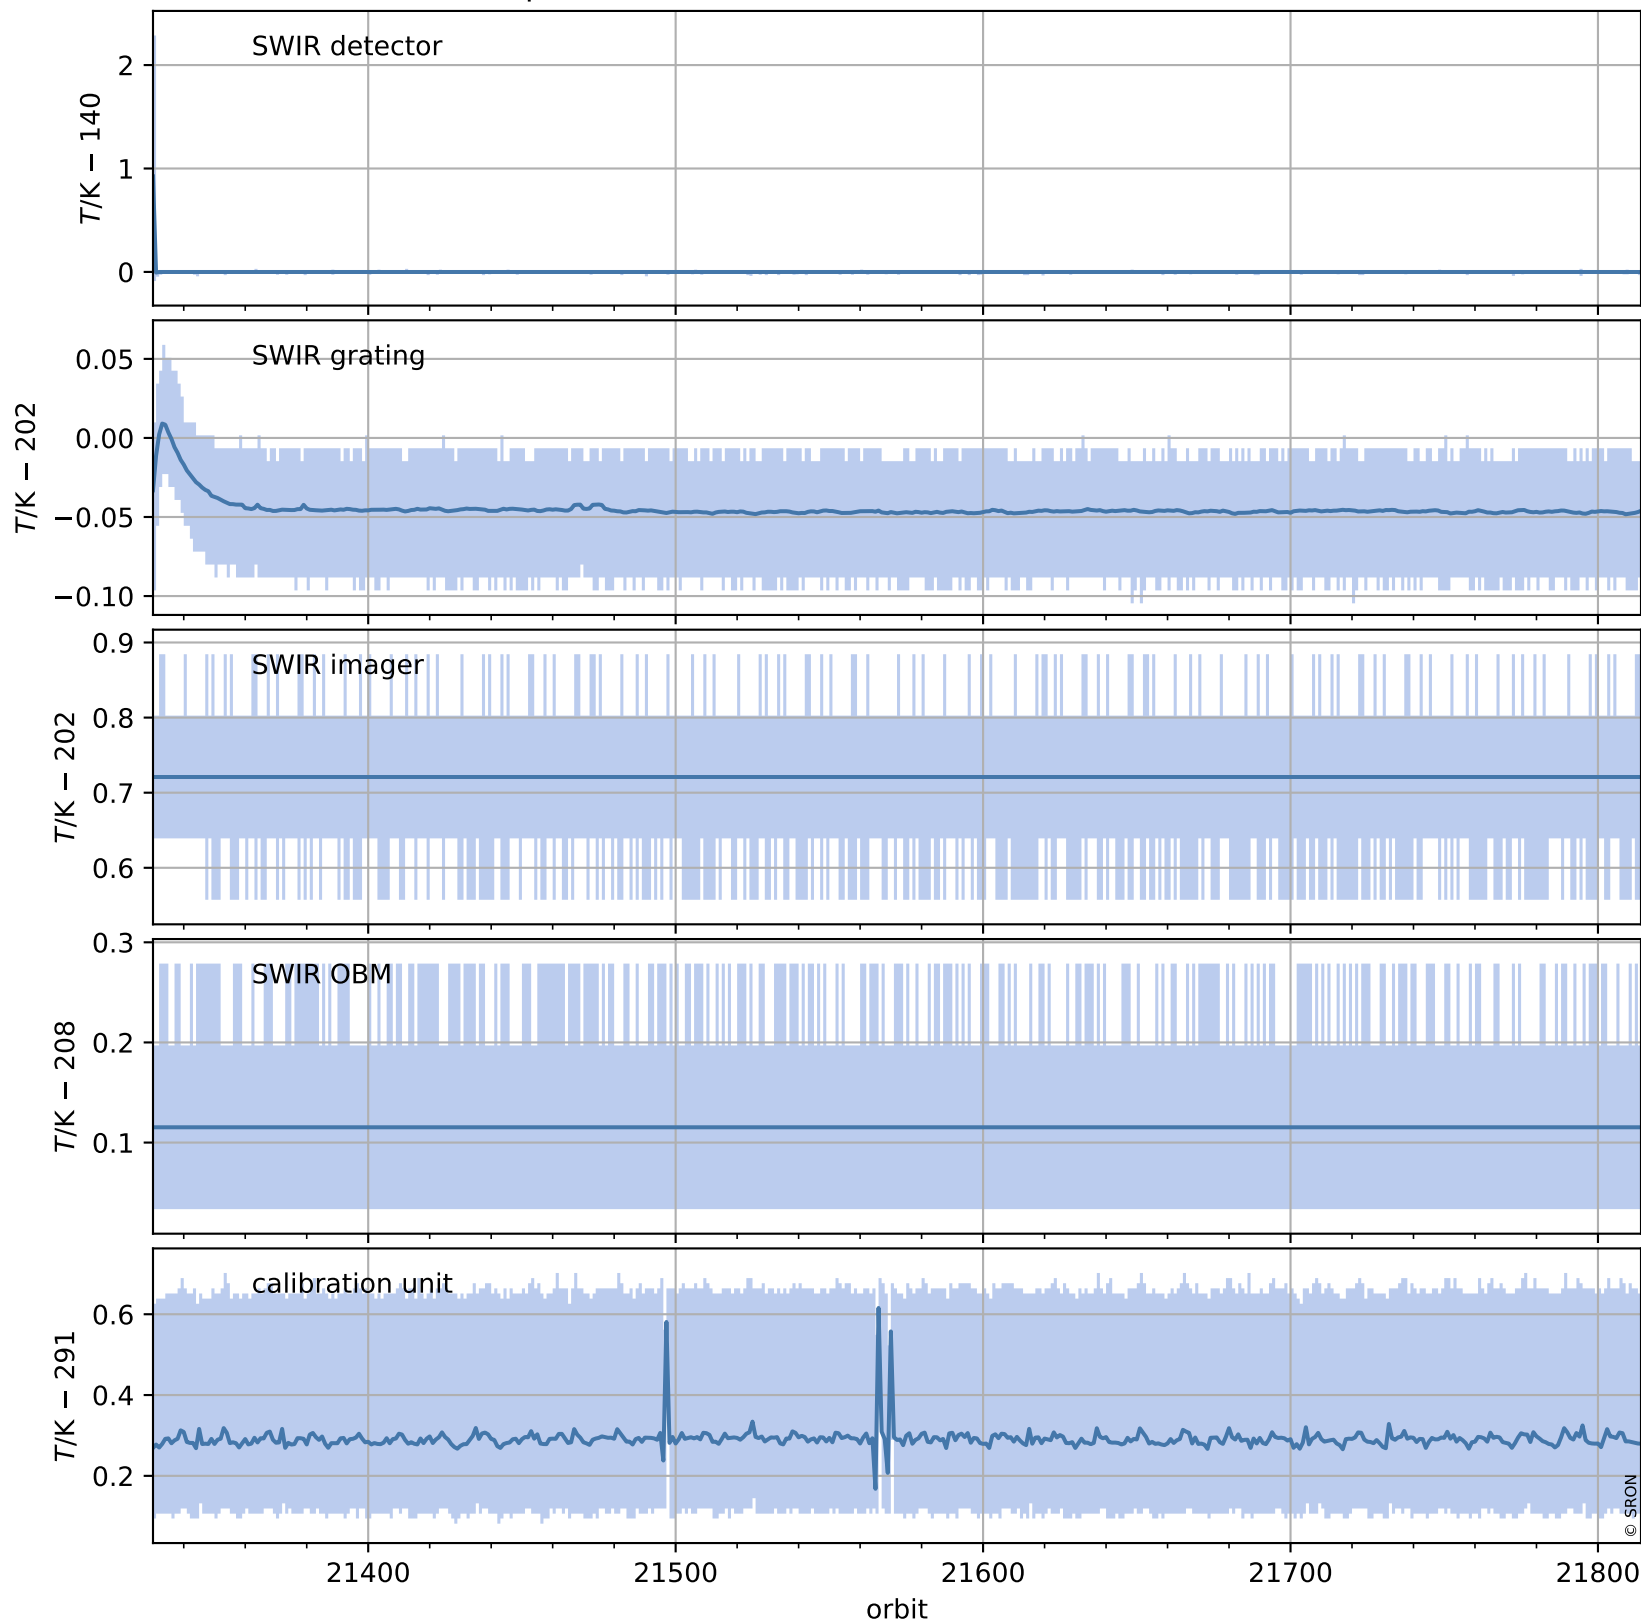

Tropomi SWIR housekeeping data

orbits : [21801, 21814]
coverage : 2021-12-28 / 2021-12-29
created : 2023-08-21T09:21:38

Temperature of sensors relevant for SWIR (one day)

Tropomi SWIR housekeeping data

orbits : [21330, 21814]
coverage : 2021-11-24 / 2021-12-29
created : 2023-08-21T09:21:38

Temperature of sensors relevant for SWIR (last month)

Tropomi SWIR housekeeping data

orbits : [21801, 21814]
coverage : 2021-12-28 / 2021-12-29
created : 2023-08-21T09:21:38

Current and duty cycle of 3 heaters relevant for SWIR (one day)

Tropomi SWIR housekeeping data

orbits : [21330, 21814]
coverage : 2021-11-24 / 2021-12-29
created : 2023-08-21T09:21:39

Current and duty cycle of 3 heaters relevant for SWIR (last month)

Tropomi SWIR housekeeping data

orbits : [21801, 21814]
coverage : 2021-12-28 / 2021-12-29
created : 2023-08-21T09:21:39

Temperature of sensors at the SWIR front-end electronics (one day)

Tropomi SWIR housekeeping data

orbits : [21330, 21814]
coverage : 2021-11-24 / 2021-12-29
created : 2023-08-21T09:21:39