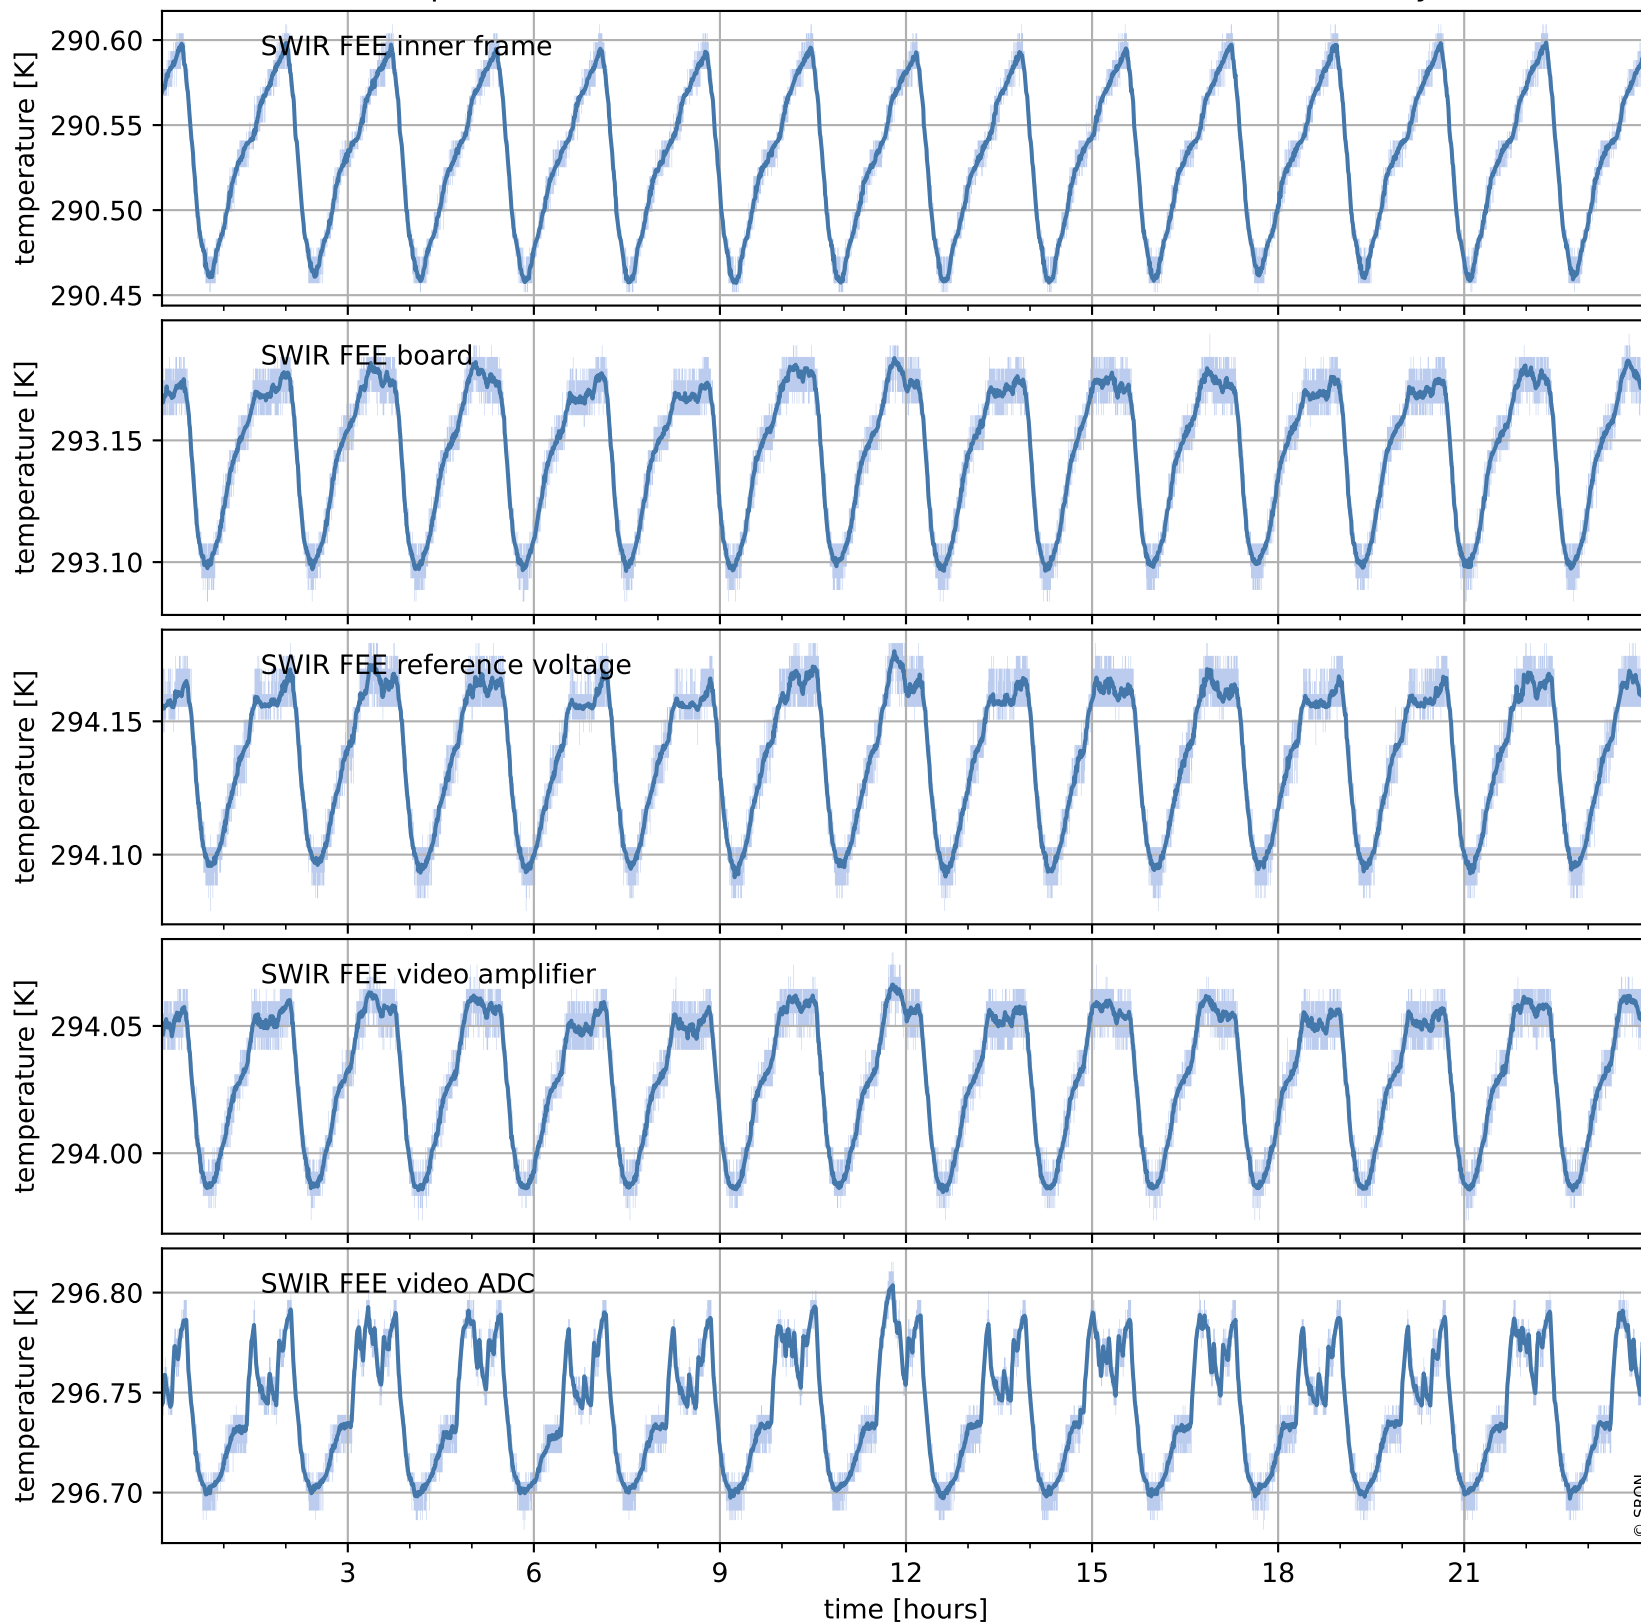

Tropomi SWIR housekeeping data

orbits : [21815, 21829]
coverage : 2021-12-29 / 2021-12-30
created : 2023-08-21T09:21:40

Temperature of sensors relevant for SWIR (one day)

Tropomi SWIR housekeeping data

orbits : [21345, 21829]
coverage : 2021-11-25 / 2021-12-30
created : 2023-08-21T09:21:40

Temperature of sensors relevant for SWIR (last month)

Tropomi SWIR housekeeping data

orbits : [21815, 21829]
coverage : 2021-12-29 / 2021-12-30
created : 2023-08-21T09:21:41

Current and duty cycle of 3 heaters relevant for SWIR (one day)

Tropomi SWIR housekeeping data

orbits : [21345, 21829]
coverage : 2021-11-25 / 2021-12-30
created : 2023-08-21T09:21:41

Current and duty cycle of 3 heaters relevant for SWIR (last month)

Tropomi SWIR housekeeping data

orbits : [21815, 21829]
coverage : 2021-12-29 / 2021-12-30
created : 2023-08-21T09:21:41

Temperature of sensors at the SWIR front-end electronics (one day)

Tropomi SWIR housekeeping data

orbits : [21345, 21829]
coverage : 2021-11-25 / 2021-12-30
created : 2023-08-21T09:21:42