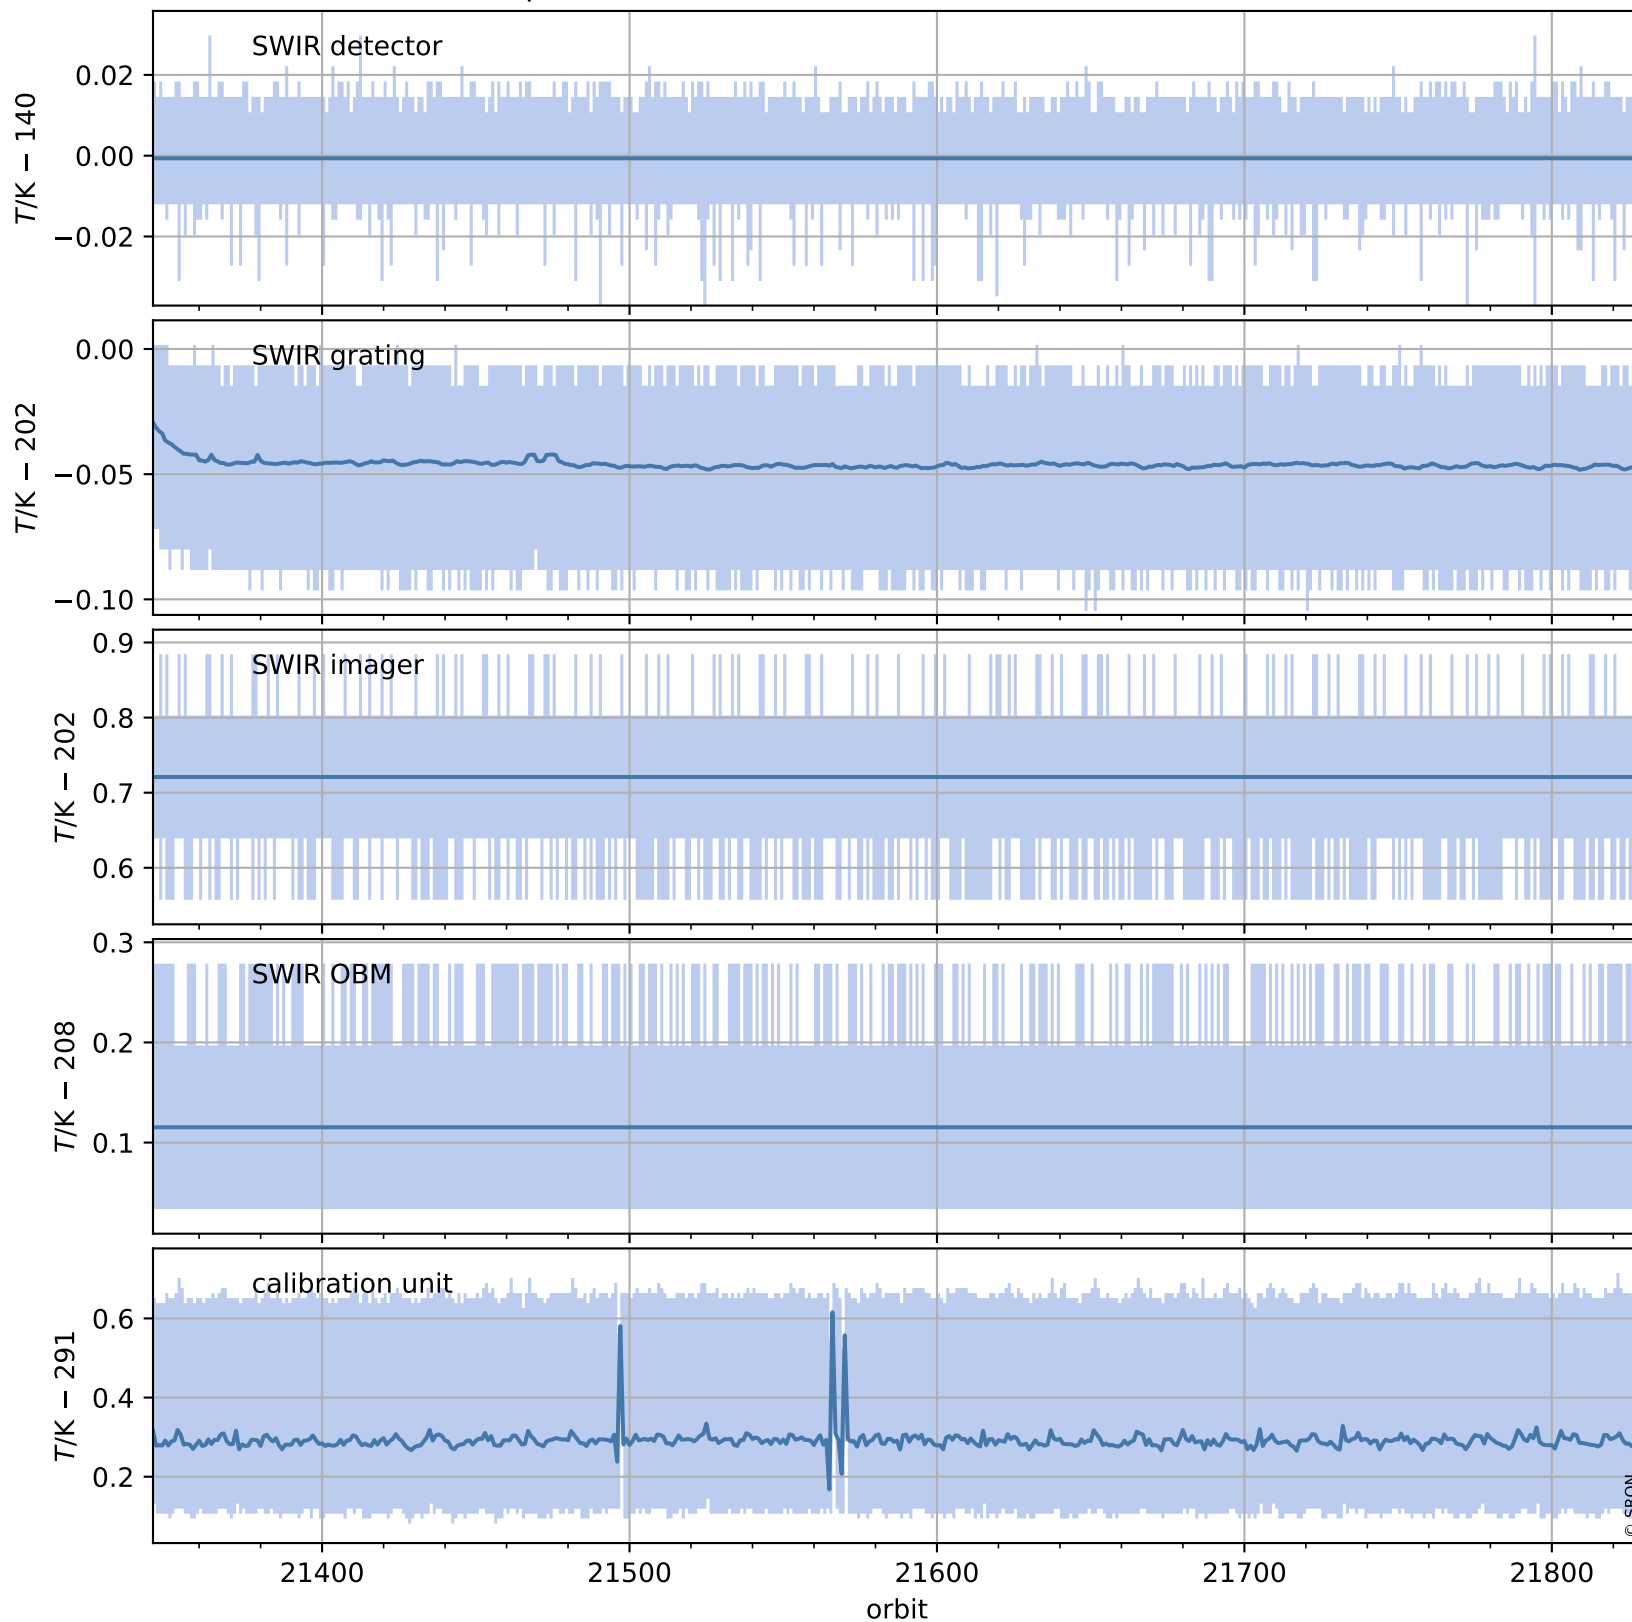

Tropomi SWIR housekeeping data

orbits : [21815, 21829]
coverage : 2021-12-29 / 2021-12-30
created : 2023-08-21T09:21:40

Temperature of sensors relevant for SWIR (one day)

Tropomi SWIR housekeeping data

orbits : [21345, 21829]
coverage : 2021-11-25 / 2021-12-30
created : 2023-08-21T09:21:40

Temperature of sensors relevant for SWIR (last month)

Tropomi SWIR housekeeping data

orbits : [21815, 21829]
coverage : 2021-12-29 / 2021-12-30
created : 2023-08-21T09:21:41

Current and duty cycle of 3 heaters relevant for SWIR (one day)

Tropomi SWIR housekeeping data

orbits : [21345, 21829]
coverage : 2021-11-25 / 2021-12-30
created : 2023-08-21T09:21:41

Current and duty cycle of 3 heaters relevant for SWIR (last month)

Tropomi SWIR housekeeping data

orbits : [21815, 21829]
coverage : 2021-12-29 / 2021-12-30
created : 2023-08-21T09:21:41

Temperature of sensors at the SWIR front-end electronics (one day)

Tropomi SWIR housekeeping data

orbits : [21345, 21829]
coverage : 2021-11-25 / 2021-12-30
created : 2023-08-21T09:21:42