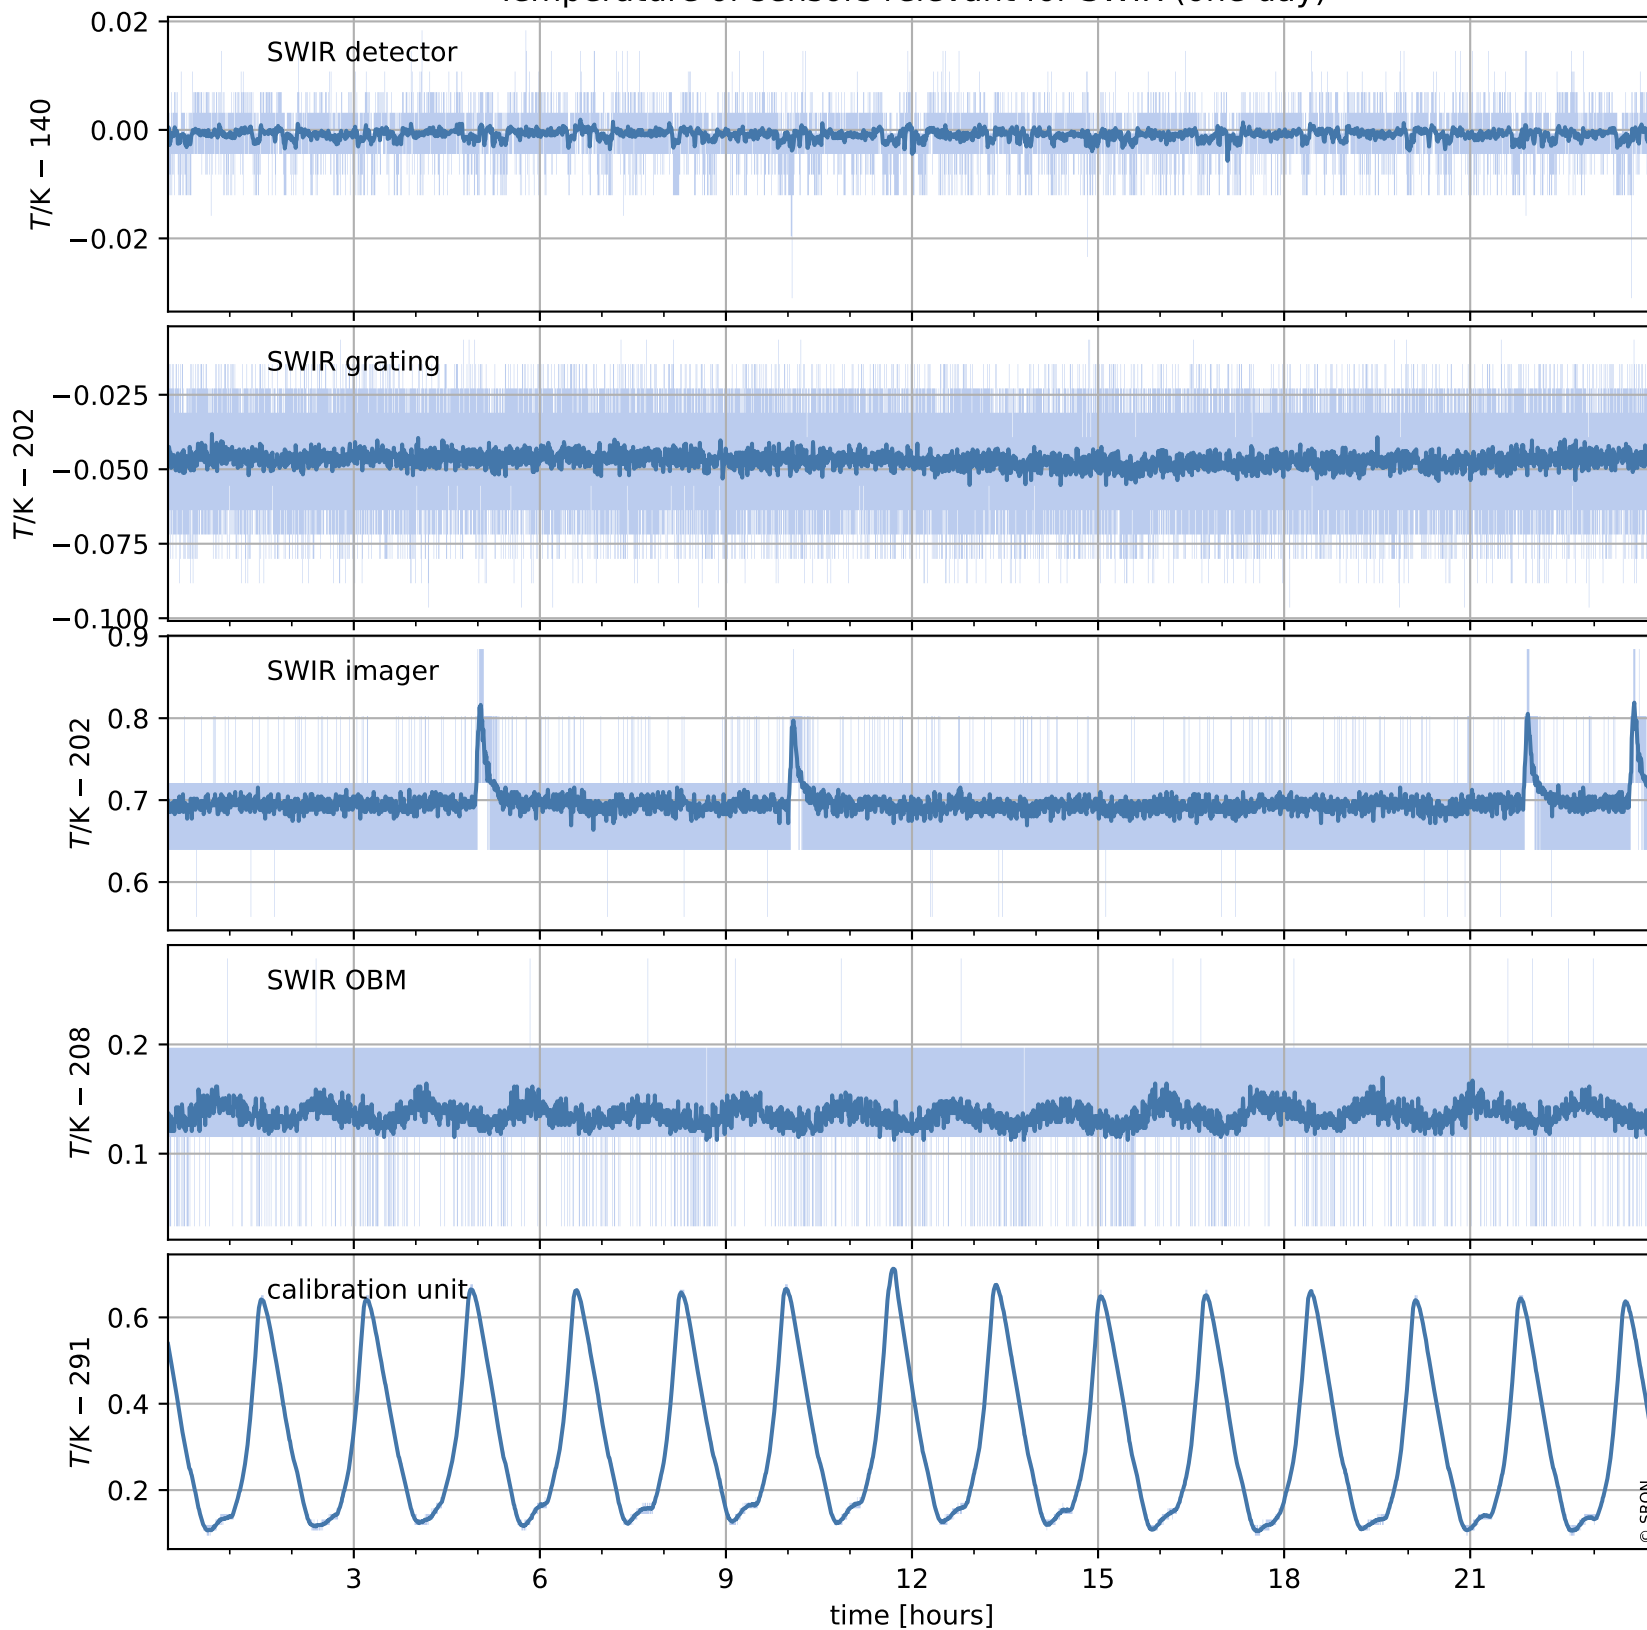

Tropomi SWIR housekeeping data

orbits : [21815, 21829]
coverage : 2021-12-29 / 2021-12-30
created : 2023-08-21T09:21:40

Temperature of sensors relevant for SWIR (one day)

Tropomi SWIR housekeeping data

orbits : [21345, 21829]
coverage : 2021-11-25 / 2021-12-30
created : 2023-08-21T09:21:40

Temperature of sensors relevant for SWIR (last month)

Tropomi SWIR housekeeping data

orbits : [21815, 21829]
coverage : 2021-12-29 / 2021-12-30
created : 2023-08-21T09:21:41

Current and duty cycle of 3 heaters relevant for SWIR (one day)

Tropomi SWIR housekeeping data

orbits : [21345, 21829]
coverage : 2021-11-25 / 2021-12-30
created : 2023-08-21T09:21:41

Current and duty cycle of 3 heaters relevant for SWIR (last month)

Tropomi SWIR housekeeping data

orbits : [21815, 21829]
coverage : 2021-12-29 / 2021-12-30
created : 2023-08-21T09:21:41

Temperature of sensors at the SWIR front-end electronics (one day)

Tropomi SWIR housekeeping data

orbits : [21345, 21829]
coverage : 2021-11-25 / 2021-12-30
created : 2023-08-21T09:21:42