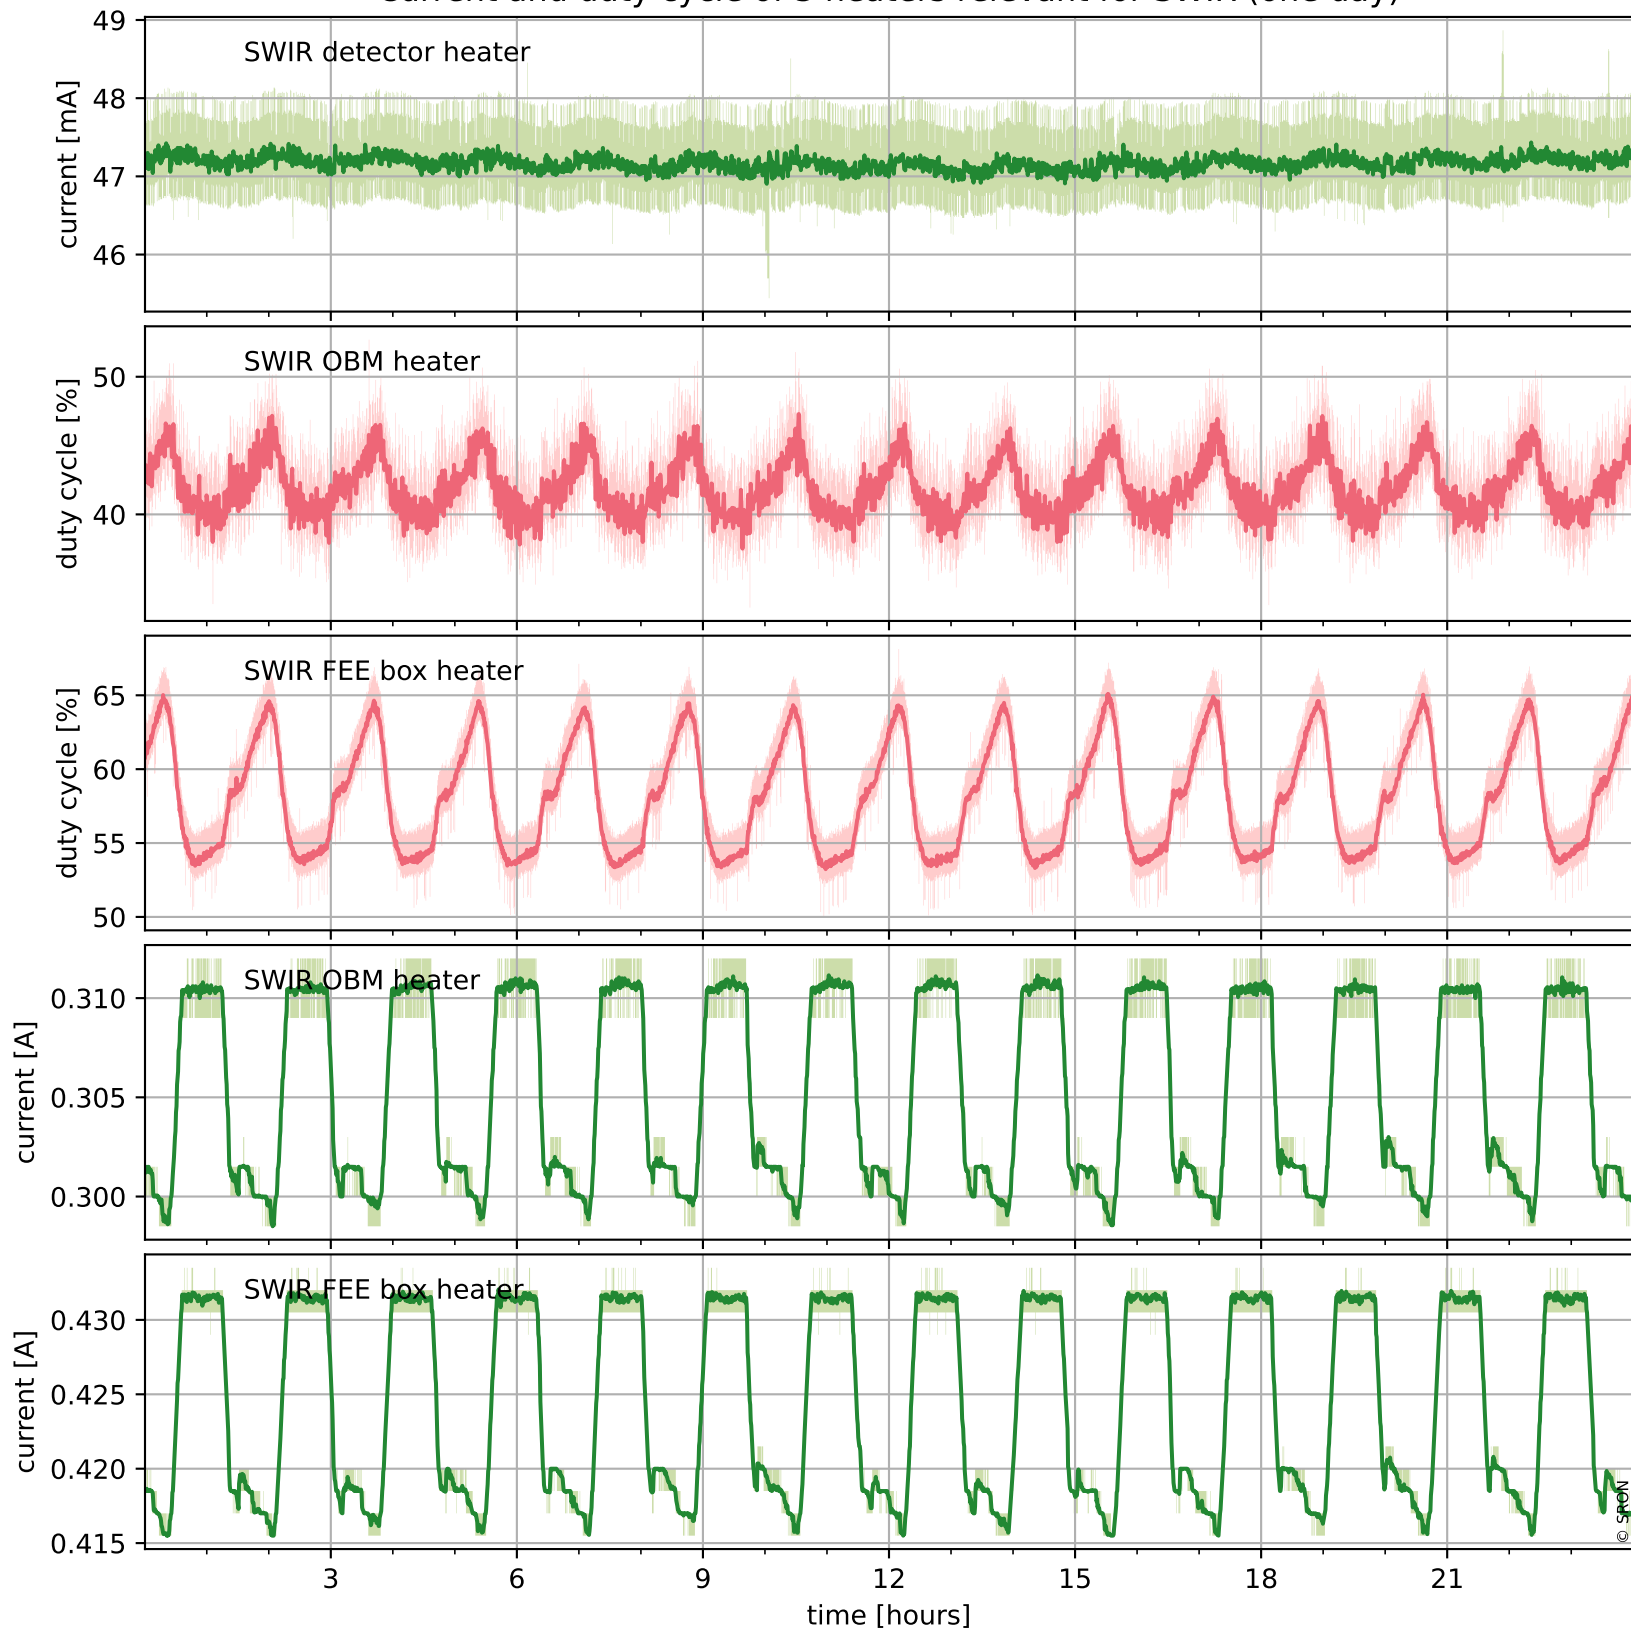

Tropomi SWIR housekeeping data

orbits : [21815, 21829]
coverage : 2021-12-29 / 2021-12-30
created : 2023-08-21T09:21:40

Temperature of sensors relevant for SWIR (one day)

Tropomi SWIR housekeeping data

orbits : [21345, 21829]
coverage : 2021-11-25 / 2021-12-30
created : 2023-08-21T09:21:40

Temperature of sensors relevant for SWIR (last month)

Tropomi SWIR housekeeping data

orbits : [21815, 21829]
coverage : 2021-12-29 / 2021-12-30
created : 2023-08-21T09:21:41

Current and duty cycle of 3 heaters relevant for SWIR (one day)

Tropomi SWIR housekeeping data

orbits : [21345, 21829]
coverage : 2021-11-25 / 2021-12-30
created : 2023-08-21T09:21:41

Current and duty cycle of 3 heaters relevant for SWIR (last month)

Tropomi SWIR housekeeping data

orbits : [21815, 21829]
coverage : 2021-12-29 / 2021-12-30
created : 2023-08-21T09:21:41

Temperature of sensors at the SWIR front-end electronics (one day)

Tropomi SWIR housekeeping data

orbits : [21345, 21829]
coverage : 2021-11-25 / 2021-12-30
created : 2023-08-21T09:21:42