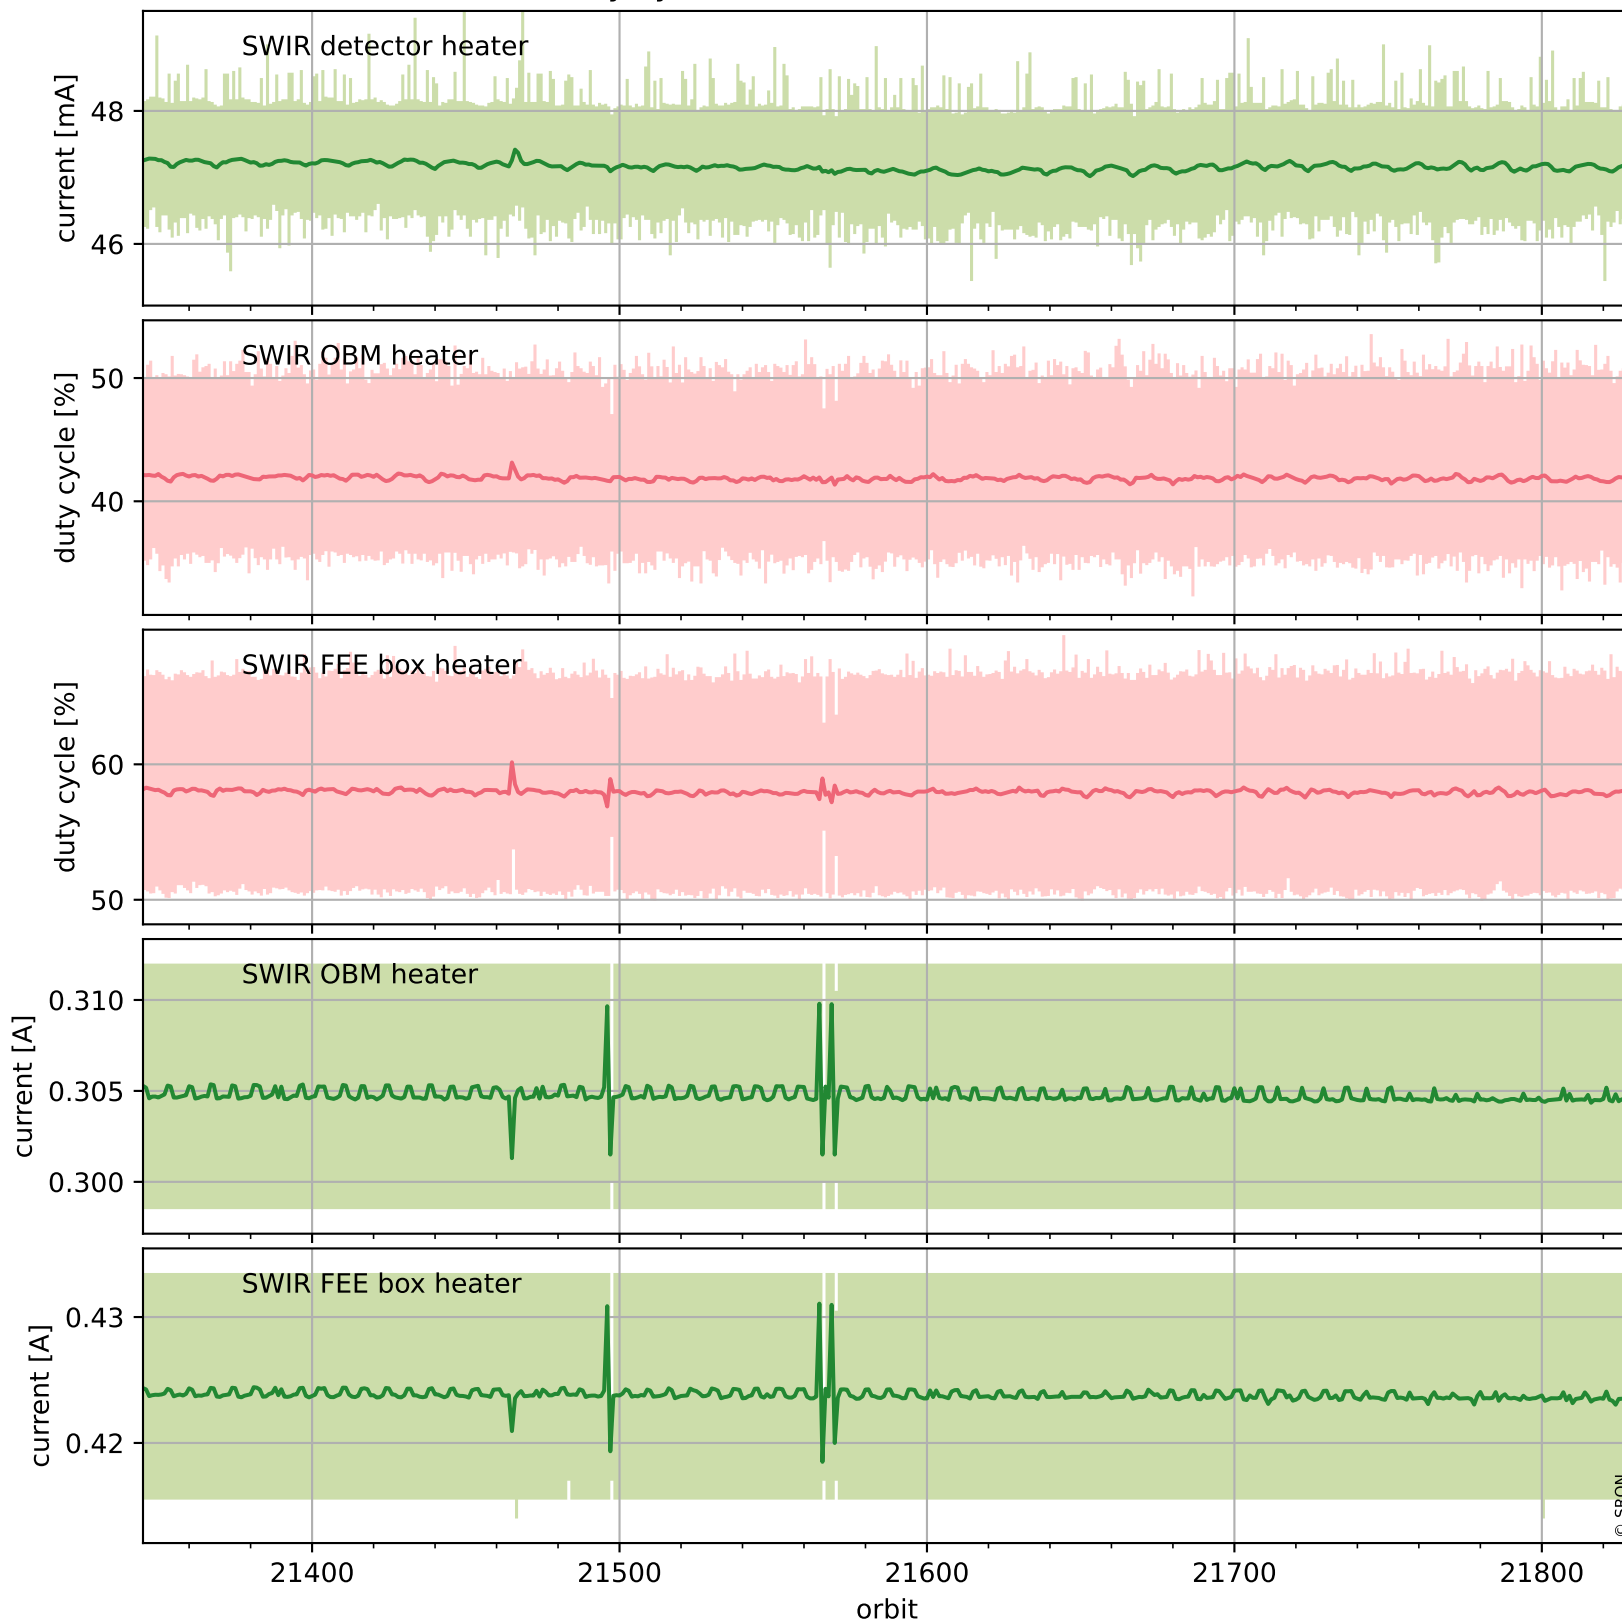

Tropomi SWIR housekeeping data

orbits : [21815, 21829]
coverage : 2021-12-29 / 2021-12-30
created : 2023-08-21T09:21:40

Temperature of sensors relevant for SWIR (one day)

Tropomi SWIR housekeeping data

orbits : [21345, 21829]
coverage : 2021-11-25 / 2021-12-30
created : 2023-08-21T09:21:40

Temperature of sensors relevant for SWIR (last month)

Tropomi SWIR housekeeping data

orbits : [21815, 21829]
coverage : 2021-12-29 / 2021-12-30
created : 2023-08-21T09:21:41

Current and duty cycle of 3 heaters relevant for SWIR (one day)

Tropomi SWIR housekeeping data

orbits : [21345, 21829]
coverage : 2021-11-25 / 2021-12-30
created : 2023-08-21T09:21:41

Current and duty cycle of 3 heaters relevant for SWIR (last month)

Tropomi SWIR housekeeping data

orbits : [21815, 21829]
coverage : 2021-12-29 / 2021-12-30
created : 2023-08-21T09:21:41

Temperature of sensors at the SWIR front-end electronics (one day)

Tropomi SWIR housekeeping data

orbits : [21345, 21829]
coverage : 2021-11-25 / 2021-12-30
created : 2023-08-21T09:21:42