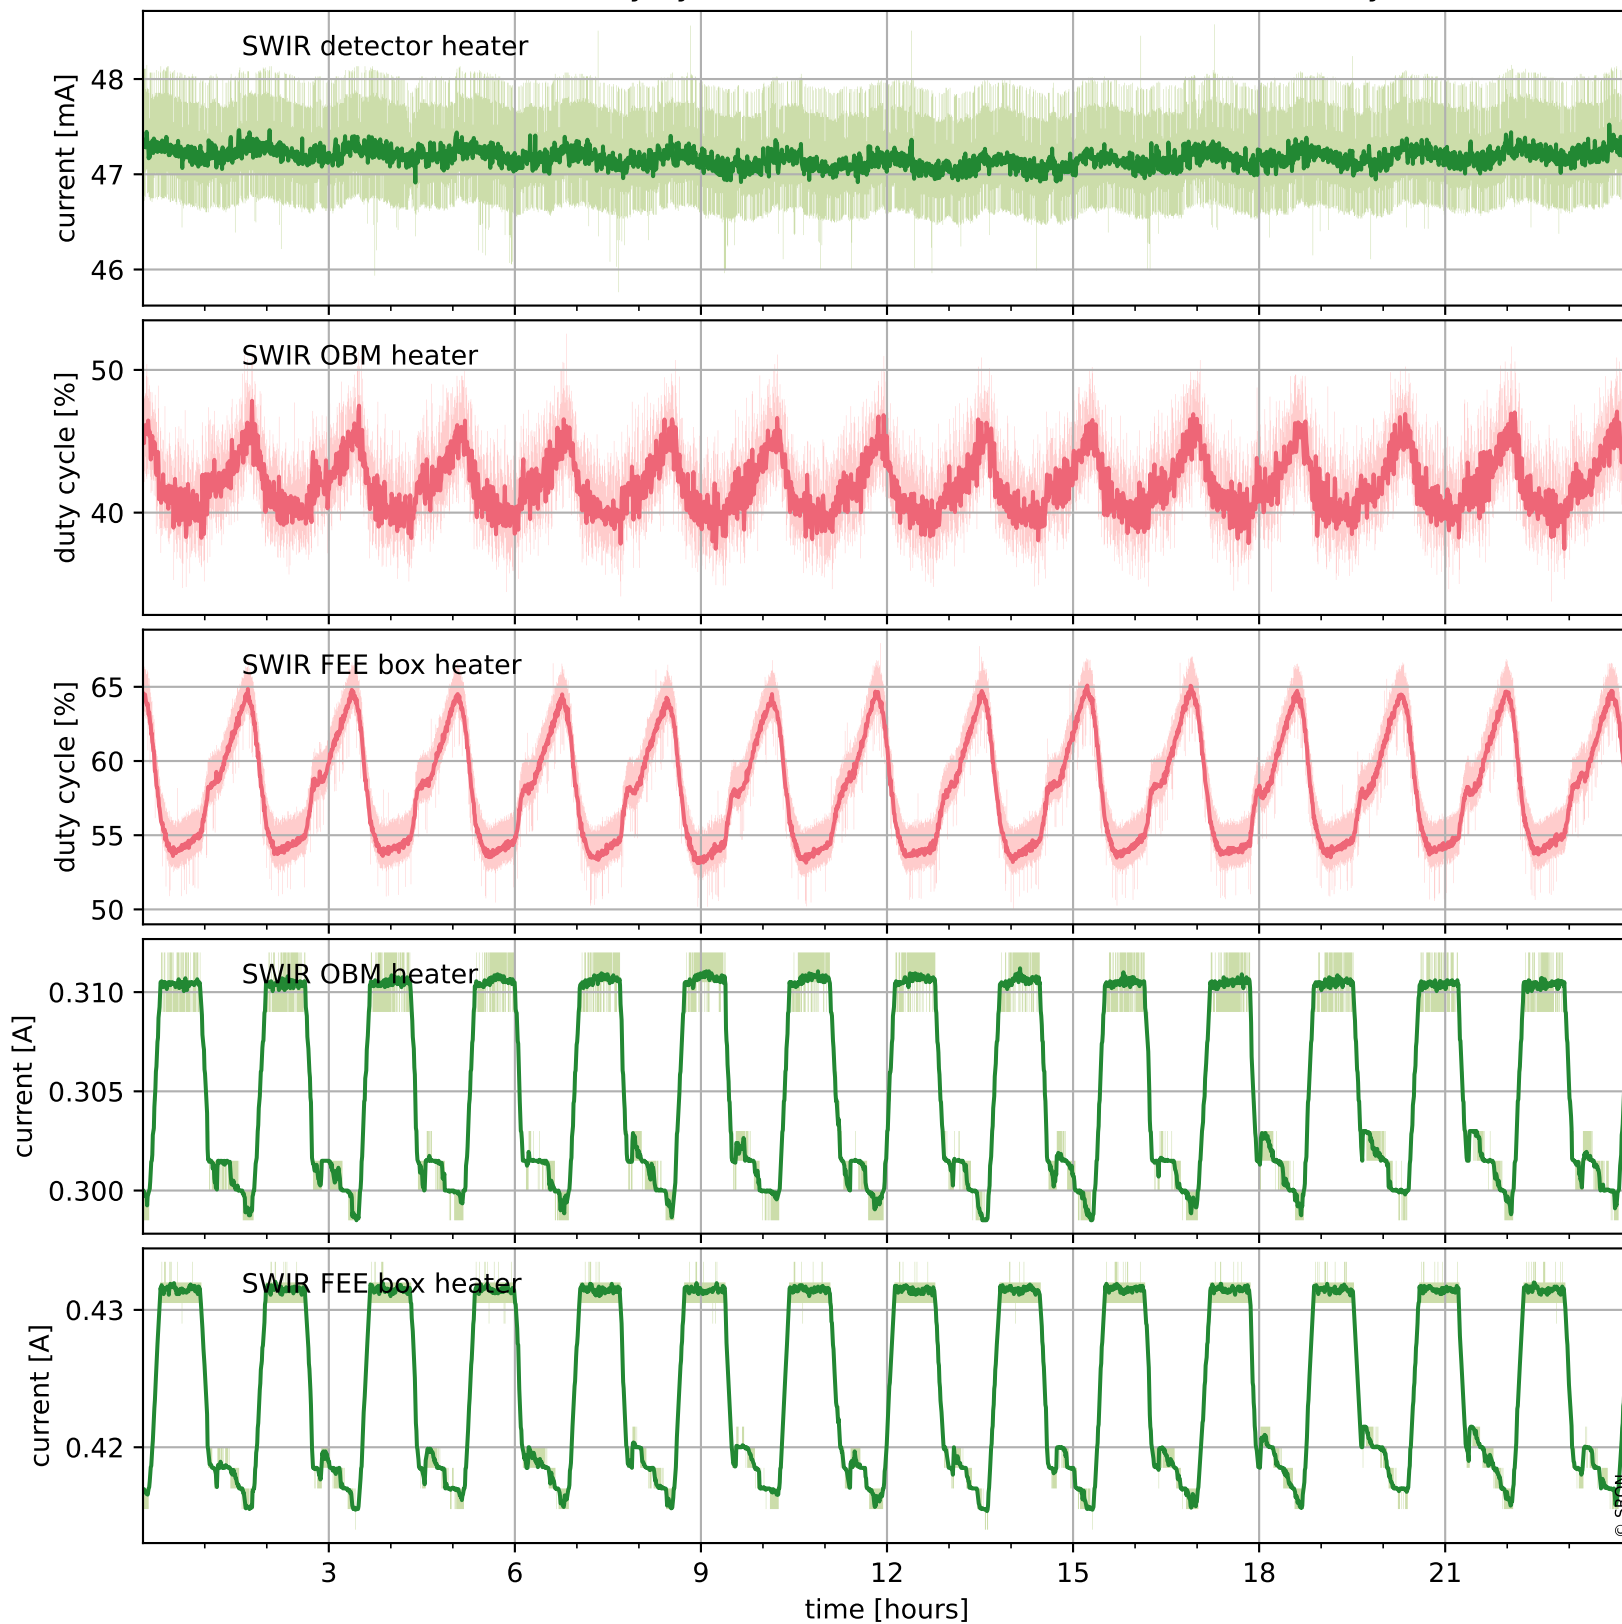

Tropomi SWIR housekeeping data

orbits : [21830, 21843]
coverage : 2021-12-30 / 2021-12-31
created : 2023-08-21T09:21:42

Temperature of sensors relevant for SWIR (one day)

Tropomi SWIR housekeeping data

orbits : [21359, 21843]
coverage : 2021-11-26 / 2021-12-31
created : 2023-08-21T09:21:42

Temperature of sensors relevant for SWIR (last month)

Tropomi SWIR housekeeping data

orbits : [21830, 21843]
coverage : 2021-12-30 / 2021-12-31
created : 2023-08-21T09:21:43

Current and duty cycle of 3 heaters relevant for SWIR (one day)

Tropomi SWIR housekeeping data

orbits : [21359, 21843]
coverage : 2021-11-26 / 2021-12-31
created : 2023-08-21T09:21:43

Current and duty cycle of 3 heaters relevant for SWIR (last month)

Tropomi SWIR housekeeping data

orbits : [21830, 21843]
coverage : 2021-12-30 / 2021-12-31
created : 2023-08-21T09:21:44

Temperature of sensors at the SWIR front-end electronics (one day)

Tropomi SWIR housekeeping data

orbits : [21359, 21843]
coverage : 2021-11-26 / 2021-12-31
created : 2023-08-21T09:21:44