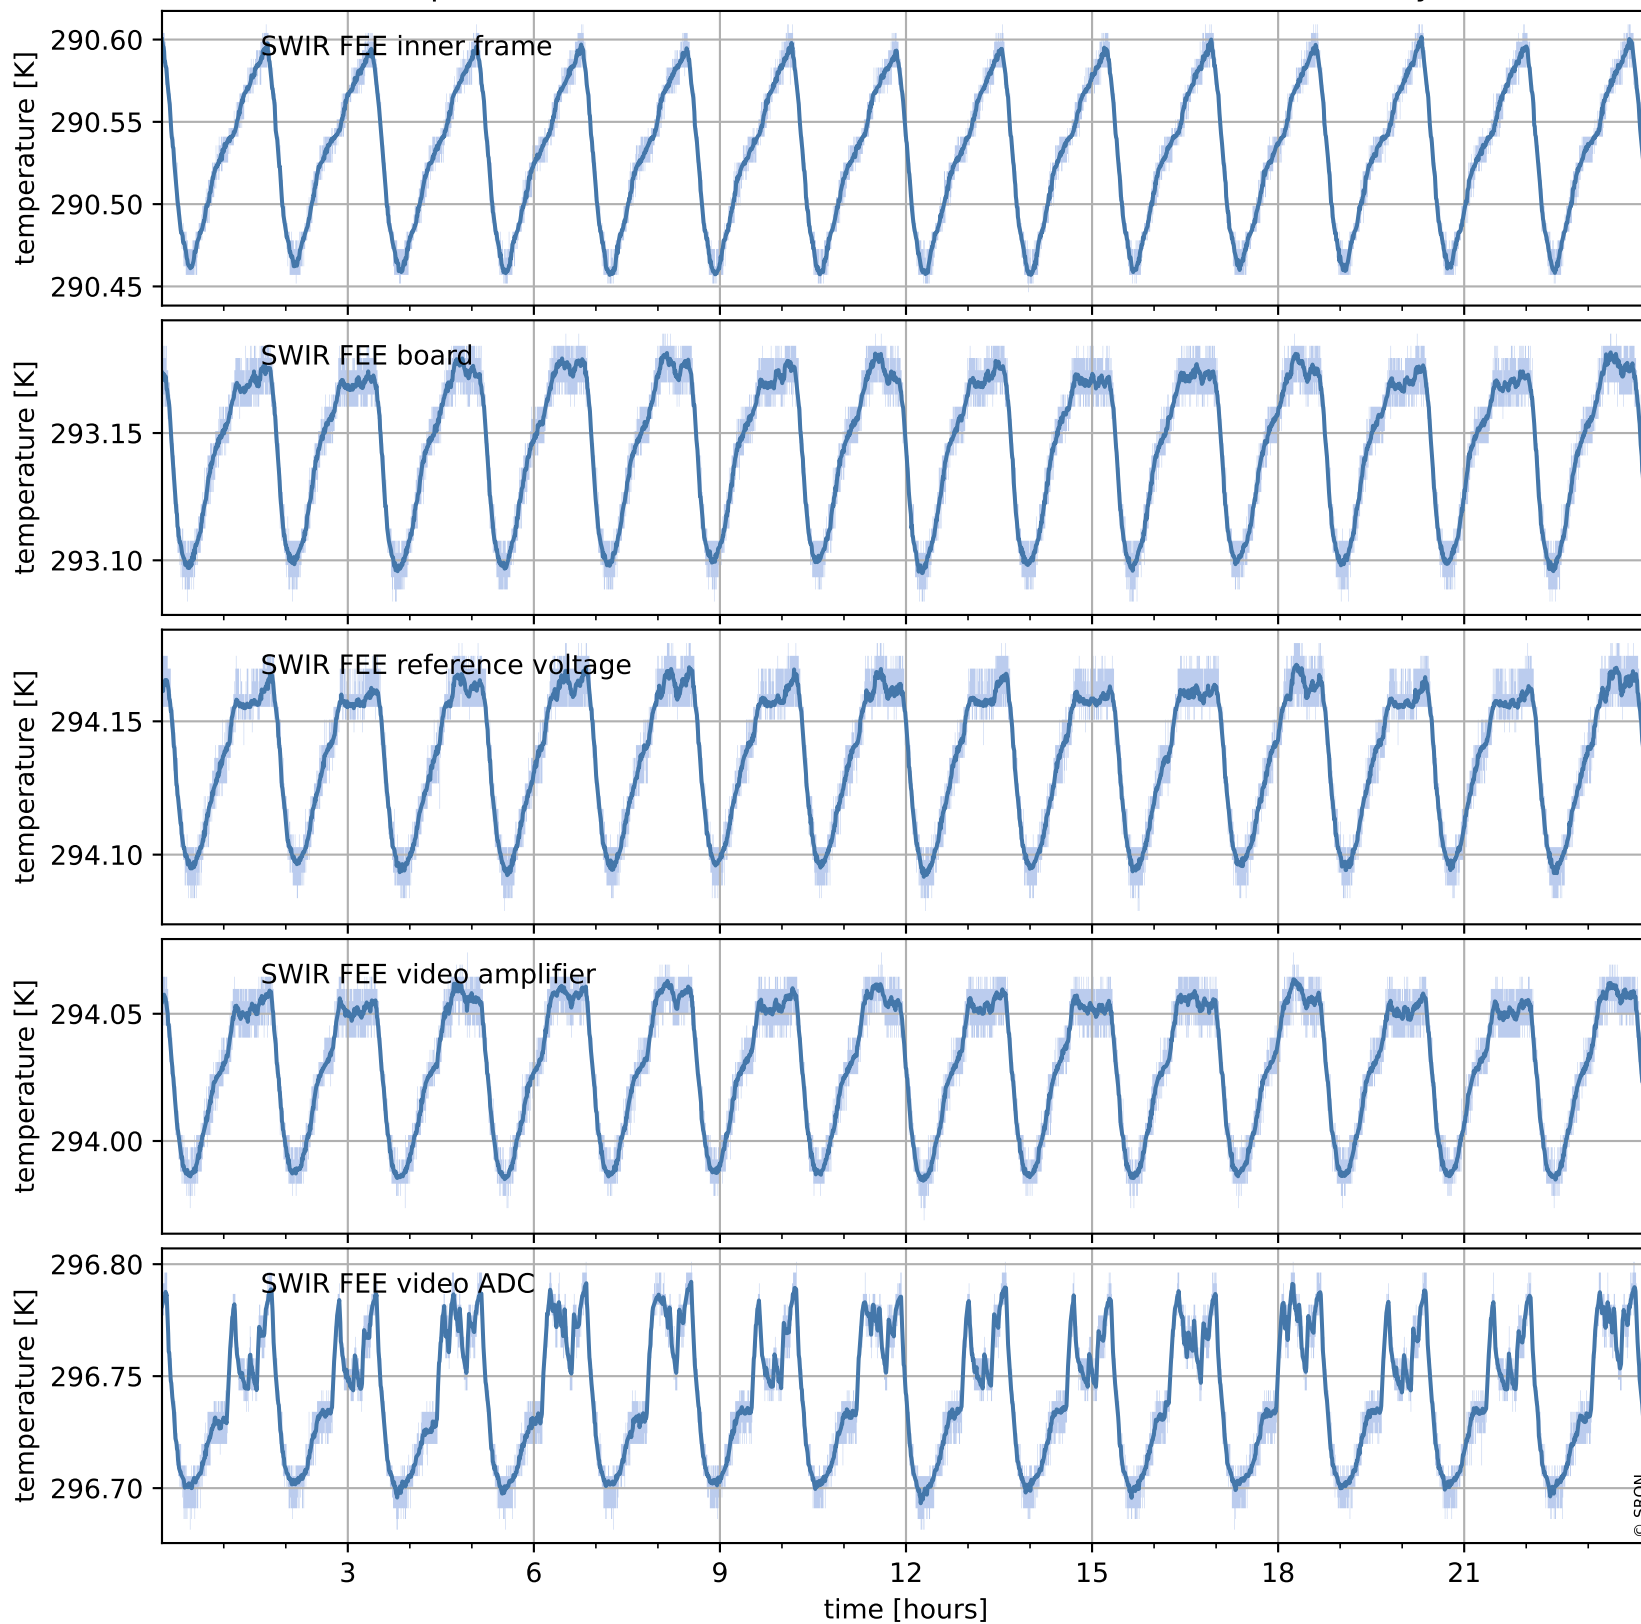

Tropomi SWIR housekeeping data

orbits : [21830, 21843]
coverage : 2021-12-30 / 2021-12-31
created : 2023-08-21T09:21:42

Temperature of sensors relevant for SWIR (one day)

Tropomi SWIR housekeeping data

orbits : [21359, 21843]
coverage : 2021-11-26 / 2021-12-31
created : 2023-08-21T09:21:42

Temperature of sensors relevant for SWIR (last month)

Tropomi SWIR housekeeping data

orbits : [21830, 21843]
coverage : 2021-12-30 / 2021-12-31
created : 2023-08-21T09:21:43

Current and duty cycle of 3 heaters relevant for SWIR (one day)

Tropomi SWIR housekeeping data

orbits : [21359, 21843]
coverage : 2021-11-26 / 2021-12-31
created : 2023-08-21T09:21:43

Current and duty cycle of 3 heaters relevant for SWIR (last month)

Tropomi SWIR housekeeping data

orbits : [21830, 21843]
coverage : 2021-12-30 / 2021-12-31
created : 2023-08-21T09:21:44

Temperature of sensors at the SWIR front-end electronics (one day)

Tropomi SWIR housekeeping data

orbits : [21359, 21843]
coverage : 2021-11-26 / 2021-12-31
created : 2023-08-21T09:21:44