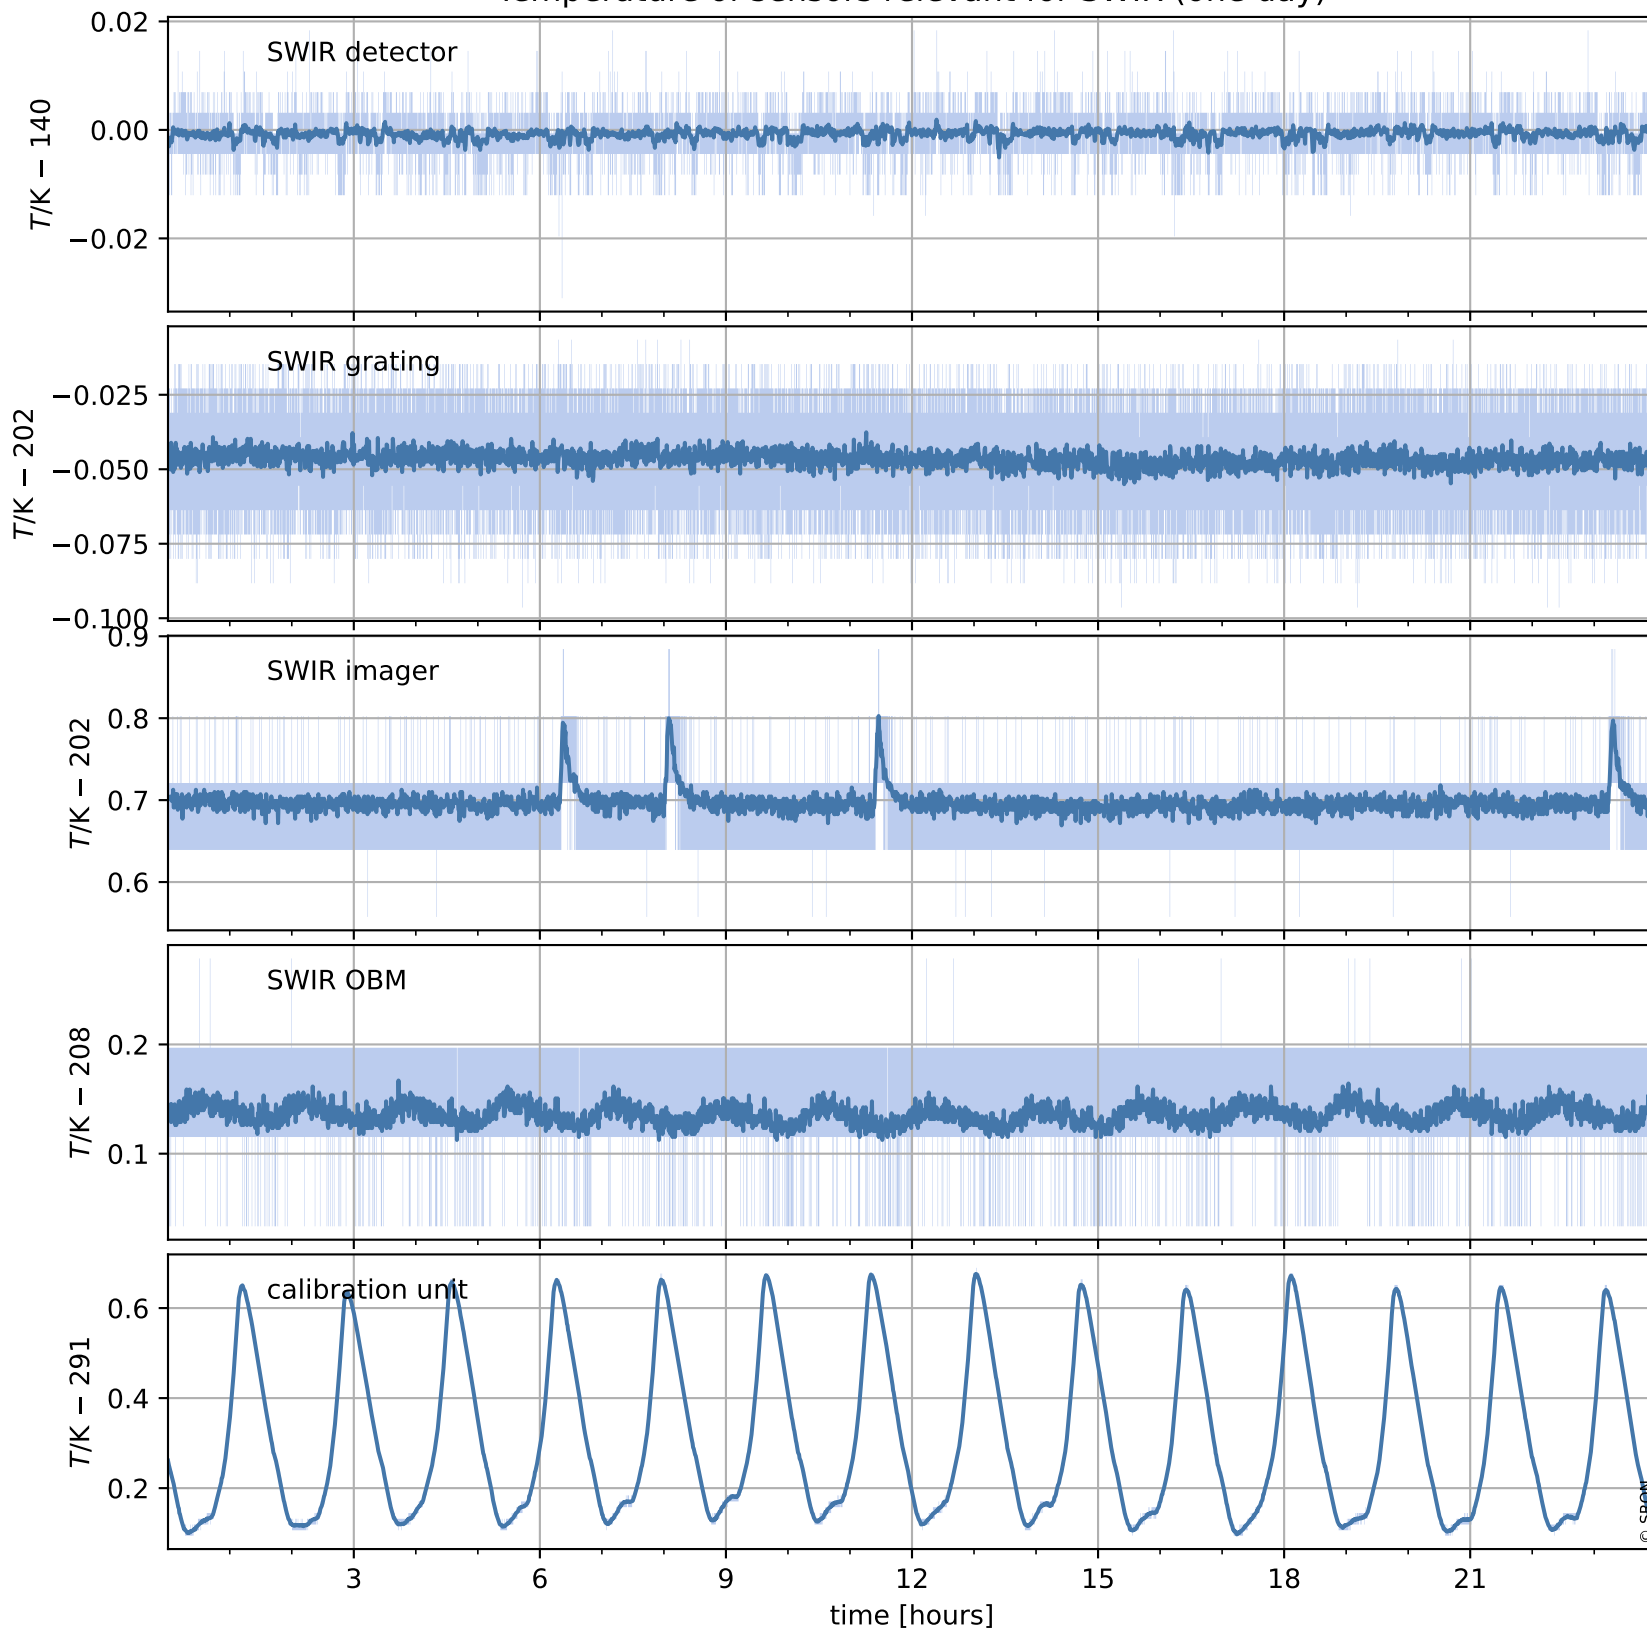

Tropomi SWIR housekeeping data

orbits : [21830, 21843]
coverage : 2021-12-30 / 2021-12-31
created : 2023-08-21T09:21:42

Temperature of sensors relevant for SWIR (one day)

Tropomi SWIR housekeeping data

orbits : [21359, 21843]
coverage : 2021-11-26 / 2021-12-31
created : 2023-08-21T09:21:42

Temperature of sensors relevant for SWIR (last month)

Tropomi SWIR housekeeping data

orbits : [21830, 21843]
coverage : 2021-12-30 / 2021-12-31
created : 2023-08-21T09:21:43

Current and duty cycle of 3 heaters relevant for SWIR (one day)