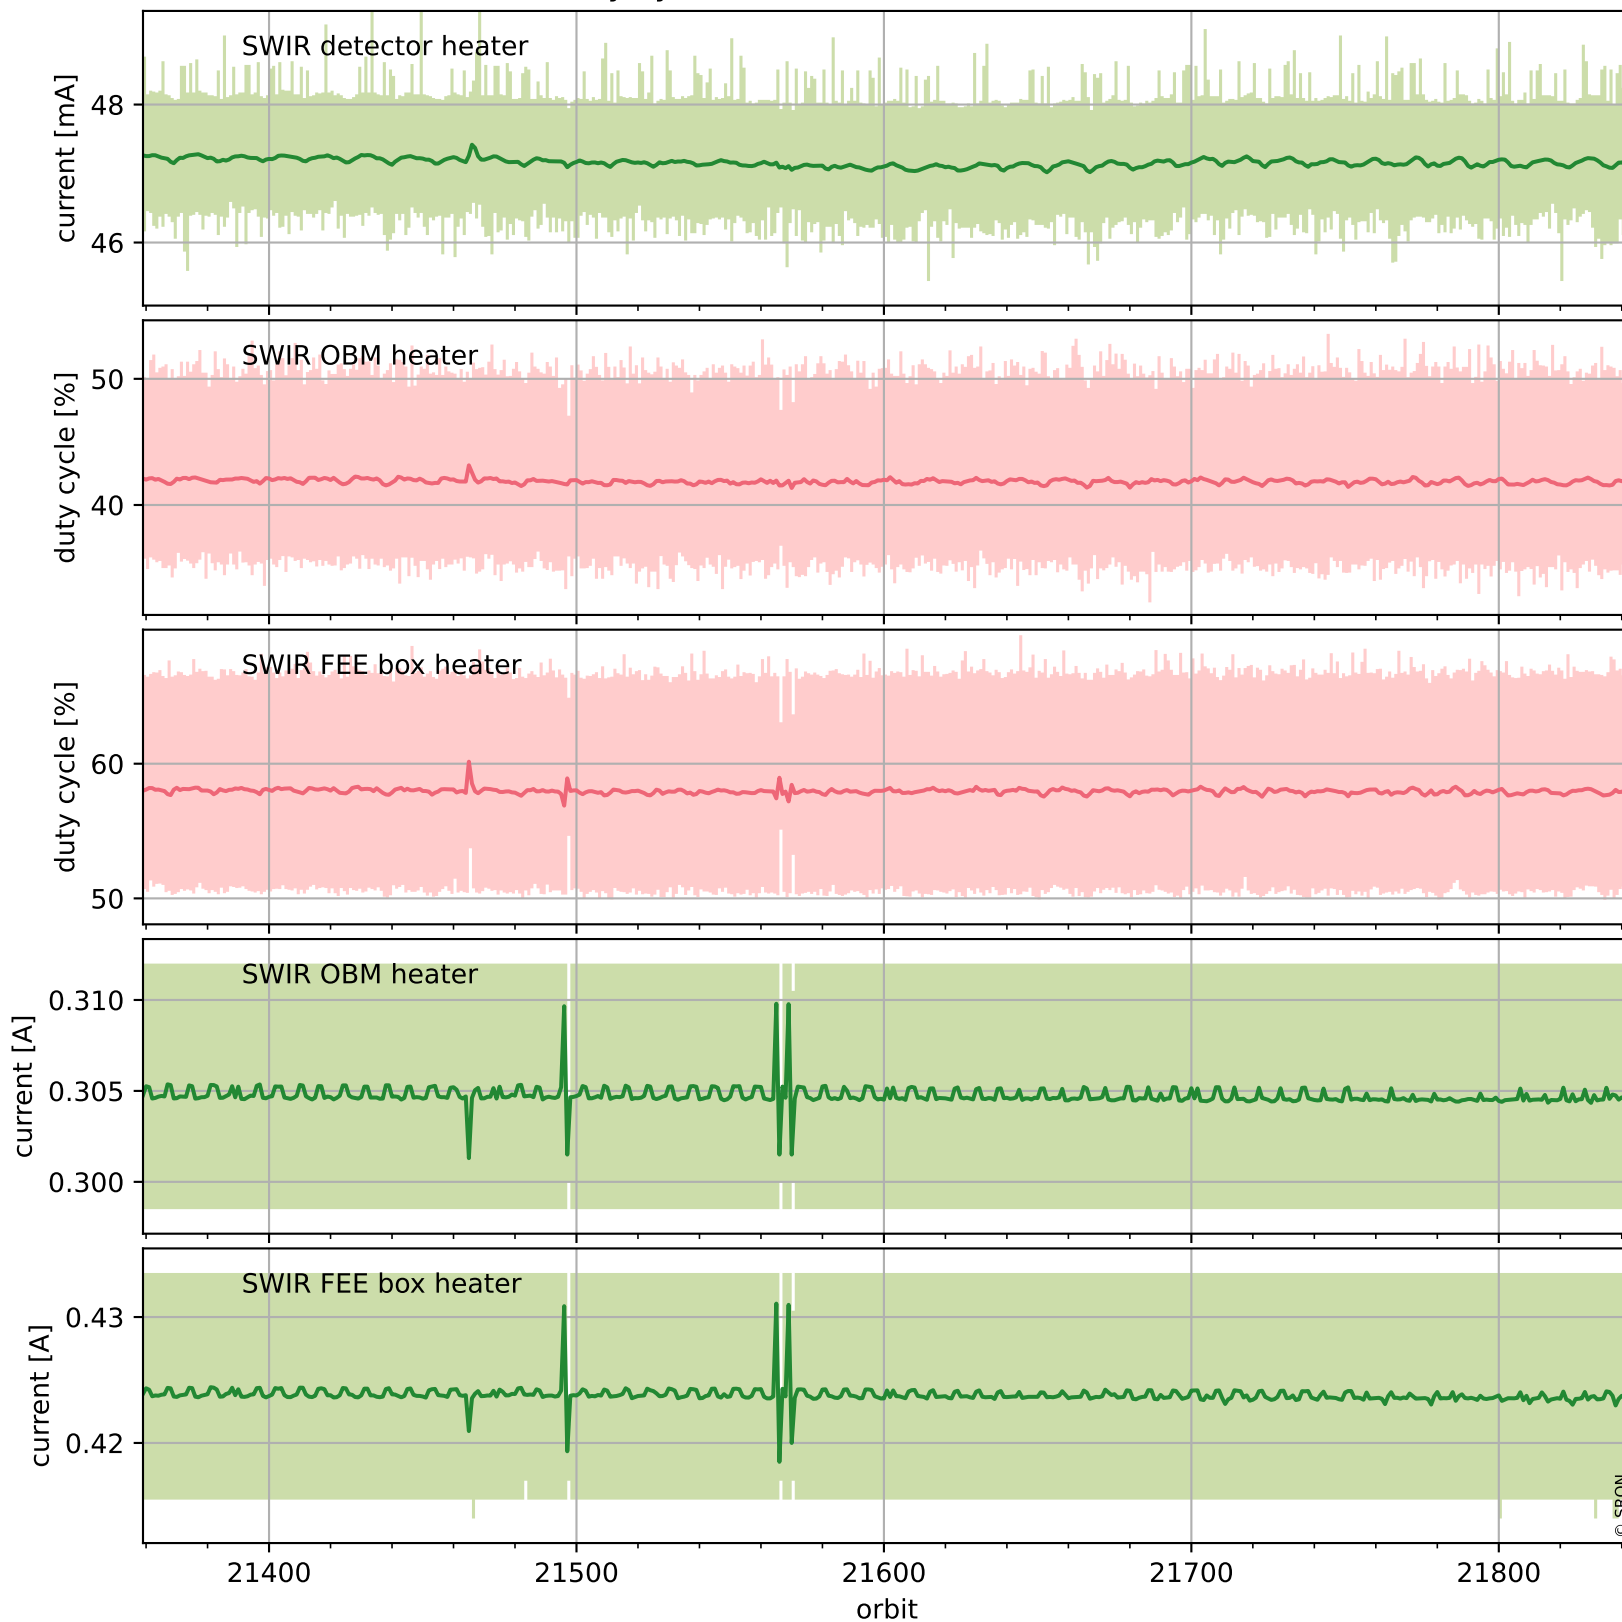

Tropomi SWIR housekeeping data

orbits : [21830, 21843]
coverage : 2021-12-30 / 2021-12-31
created : 2023-08-21T09:21:42

Temperature of sensors relevant for SWIR (one day)

Tropomi SWIR housekeeping data

orbits : [21359, 21843]
coverage : 2021-11-26 / 2021-12-31
created : 2023-08-21T09:21:42

Temperature of sensors relevant for SWIR (last month)

Tropomi SWIR housekeeping data

orbits : [21830, 21843]
coverage : 2021-12-30 / 2021-12-31
created : 2023-08-21T09:21:43

Current and duty cycle of 3 heaters relevant for SWIR (one day)

Tropomi SWIR housekeeping data

orbits : [21359, 21843]
coverage : 2021-11-26 / 2021-12-31
created : 2023-08-21T09:21:43

Current and duty cycle of 3 heaters relevant for SWIR (last month)

Tropomi SWIR housekeeping data

orbits : [21830, 21843]
coverage : 2021-12-30 / 2021-12-31
created : 2023-08-21T09:21:44

Temperature of sensors at the SWIR front-end electronics (one day)

Tropomi SWIR housekeeping data

orbits : [21359, 21843]
coverage : 2021-11-26 / 2021-12-31
created : 2023-08-21T09:21:44