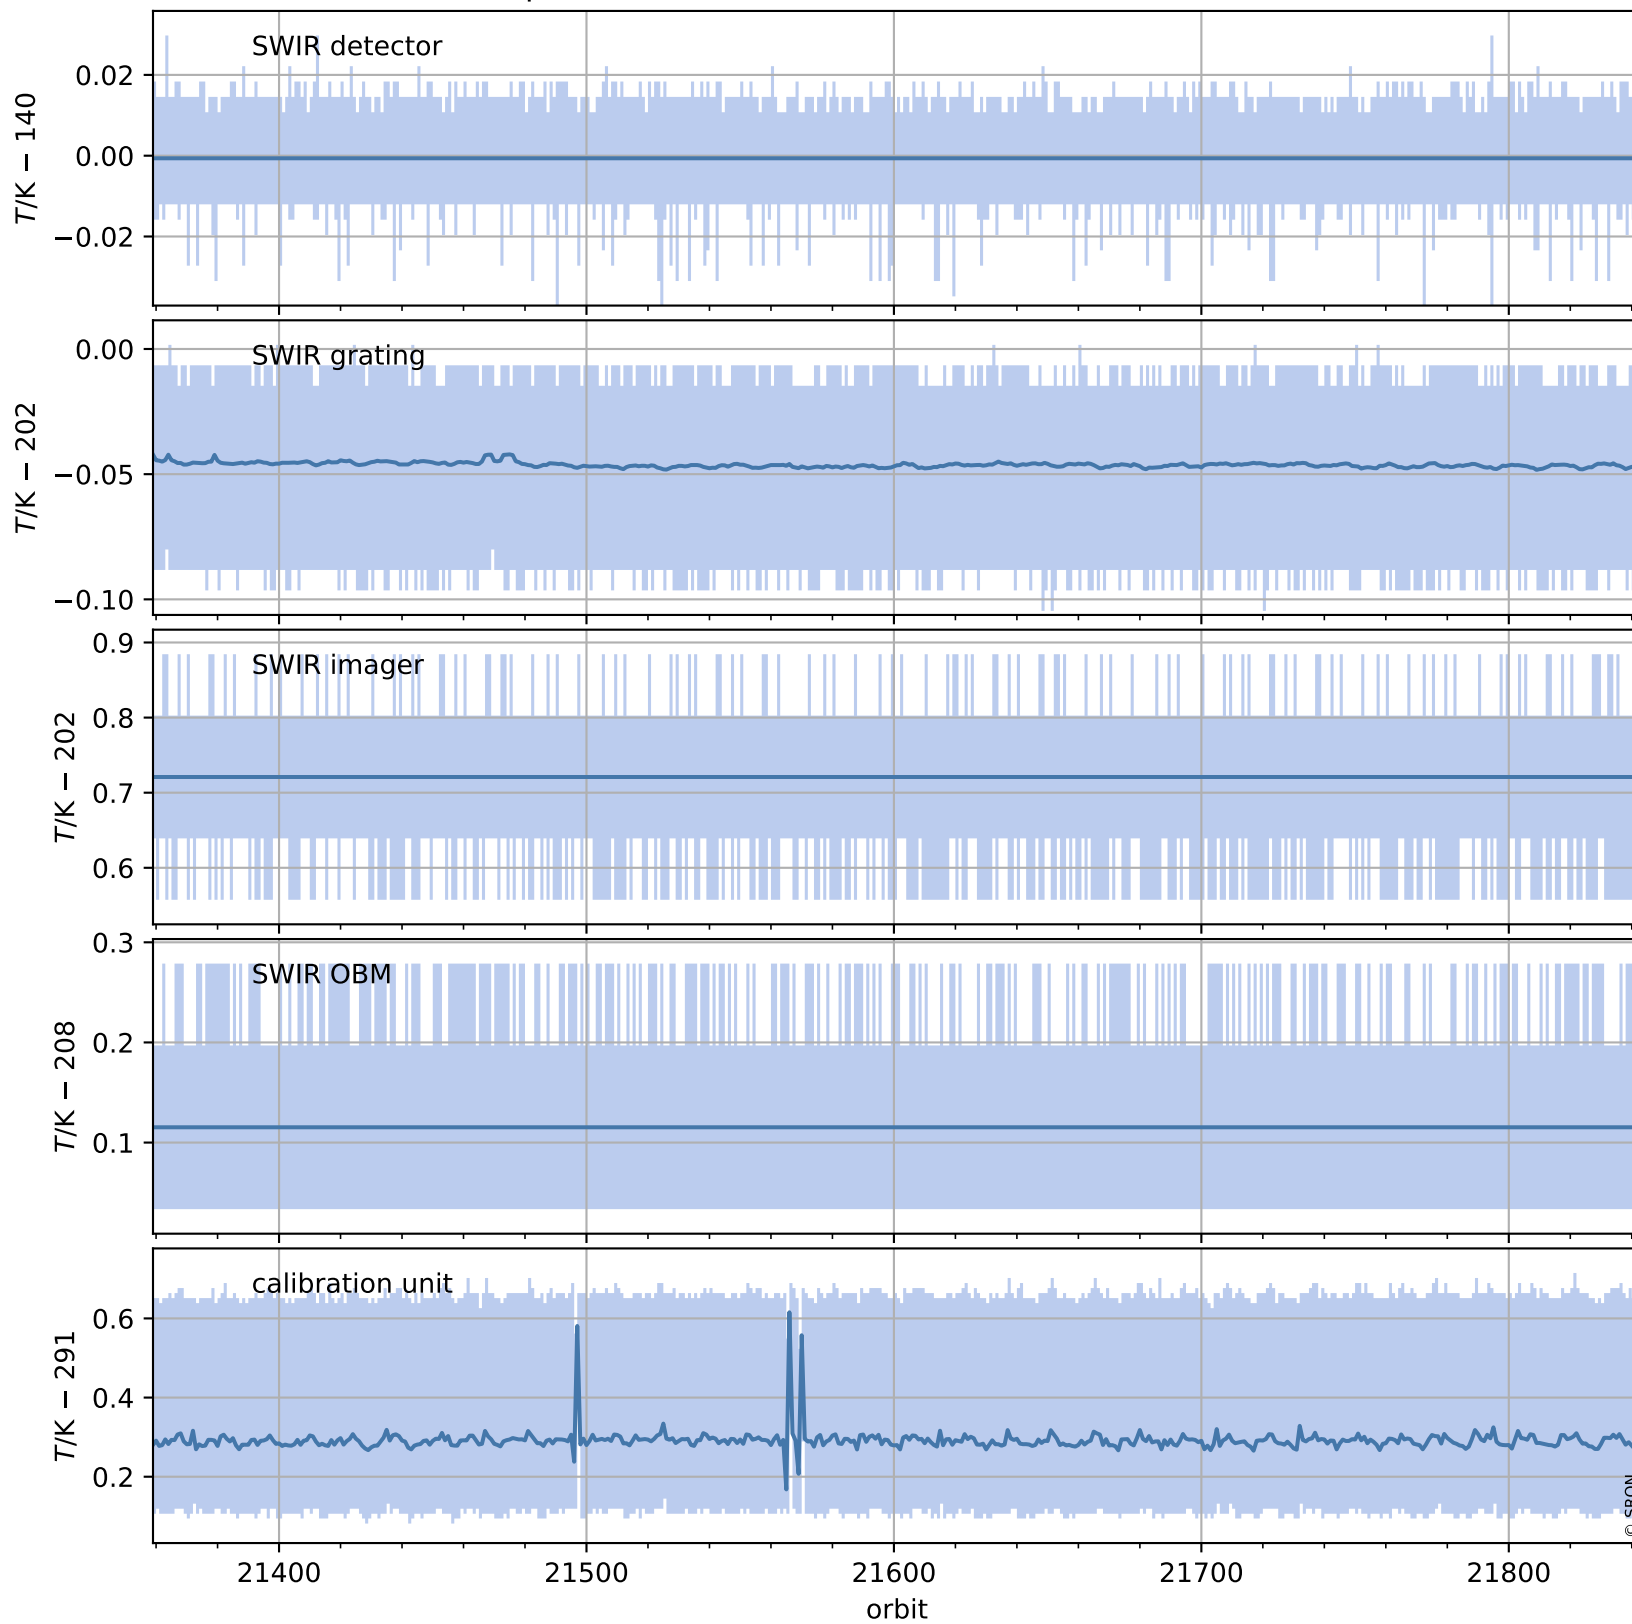

Tropomi SWIR housekeeping data

orbits : [21830, 21843]
coverage : 2021-12-30 / 2021-12-31
created : 2023-08-21T09:21:42

Temperature of sensors relevant for SWIR (one day)

Tropomi SWIR housekeeping data

orbits : [21359, 21843]
coverage : 2021-11-26 / 2021-12-31
created : 2023-08-21T09:21:42

Temperature of sensors relevant for SWIR (last month)

Tropomi SWIR housekeeping data

orbits : [21830, 21843]
coverage : 2021-12-30 / 2021-12-31
created : 2023-08-21T09:21:43

Current and duty cycle of 3 heaters relevant for SWIR (one day)

Tropomi SWIR housekeeping data

orbits : [21359, 21843]
coverage : 2021-11-26 / 2021-12-31
created : 2023-08-21T09:21:43

Current and duty cycle of 3 heaters relevant for SWIR (last month)

Tropomi SWIR housekeeping data

orbits : [21830, 21843]
coverage : 2021-12-30 / 2021-12-31
created : 2023-08-21T09:21:44

Temperature of sensors at the SWIR front-end electronics (one day)

Tropomi SWIR housekeeping data

orbits : [21359, 21843]
coverage : 2021-11-26 / 2021-12-31
created : 2023-08-21T09:21:44