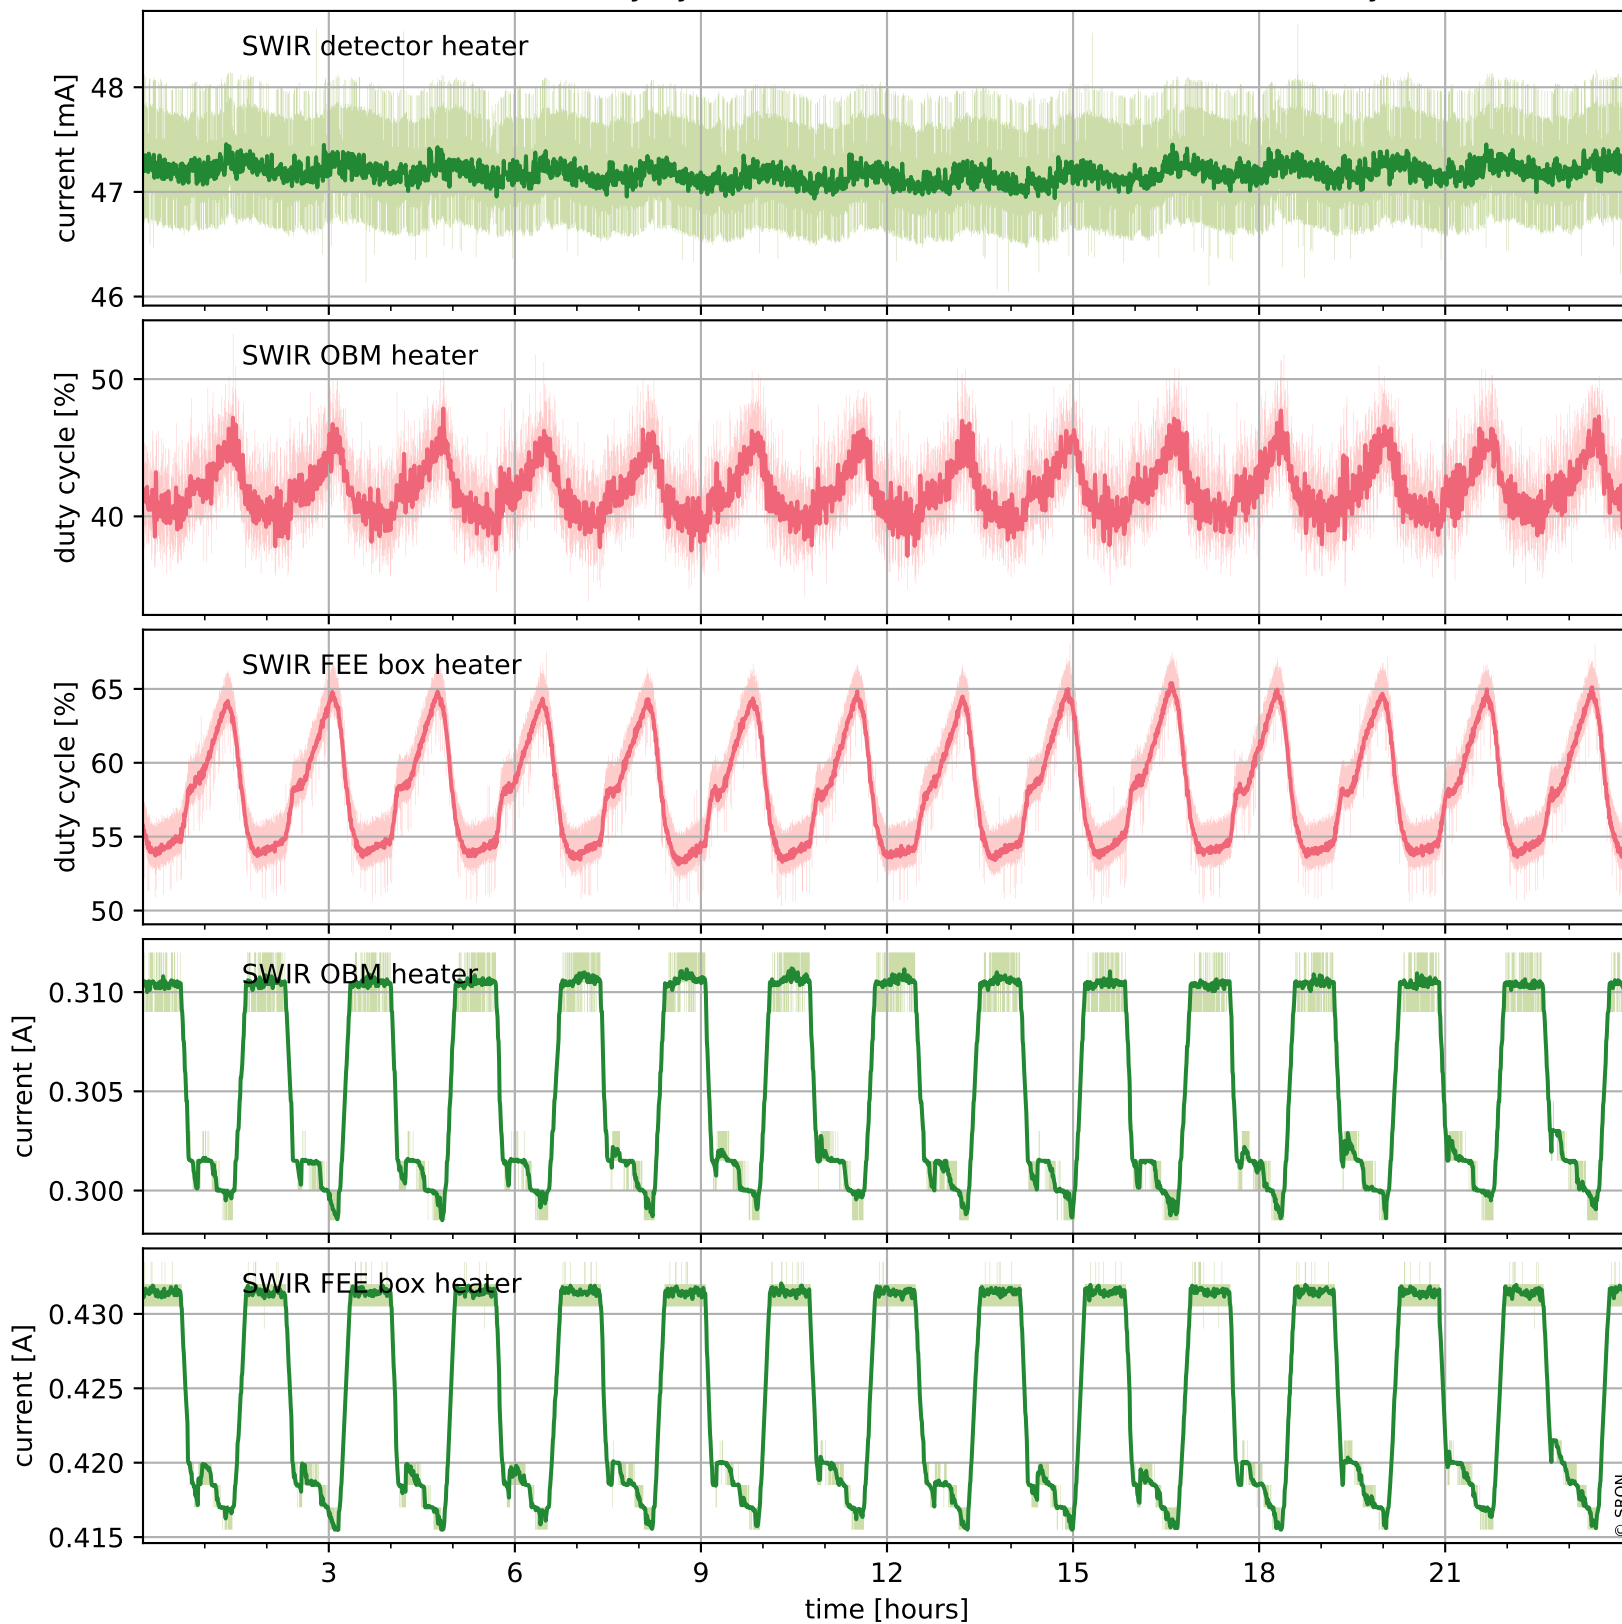

Tropomi SWIR housekeeping data

orbits : [21844, 21857]
coverage : 2021-12-31 / 2022-01-01
created : 2023-08-21T09:21:44

Temperature of sensors relevant for SWIR (one day)

Tropomi SWIR housekeeping data

orbits : [21373, 21857]
coverage : 2021-11-27 / 2022-01-01
created : 2023-08-21T09:21:45

Temperature of sensors relevant for SWIR (last month)

Tropomi SWIR housekeeping data

orbits : [21844, 21857]
coverage : 2021-12-31 / 2022-01-01
created : 2023-08-21T09:21:45

Current and duty cycle of 3 heaters relevant for SWIR (one day)

Tropomi SWIR housekeeping data

orbits : [21373, 21857]
coverage : 2021-11-27 / 2022-01-01
created : 2023-08-21T09:21:46

Current and duty cycle of 3 heaters relevant for SWIR (last month)

Tropomi SWIR housekeeping data

orbits : [21844, 21857]
coverage : 2021-12-31 / 2022-01-01
created : 2023-08-21T09:21:46

Temperature of sensors at the SWIR front-end electronics (one day)

Tropomi SWIR housekeeping data

orbits : [21373, 21857]
coverage : 2021-11-27 / 2022-01-01
created : 2023-08-21T09:21:46