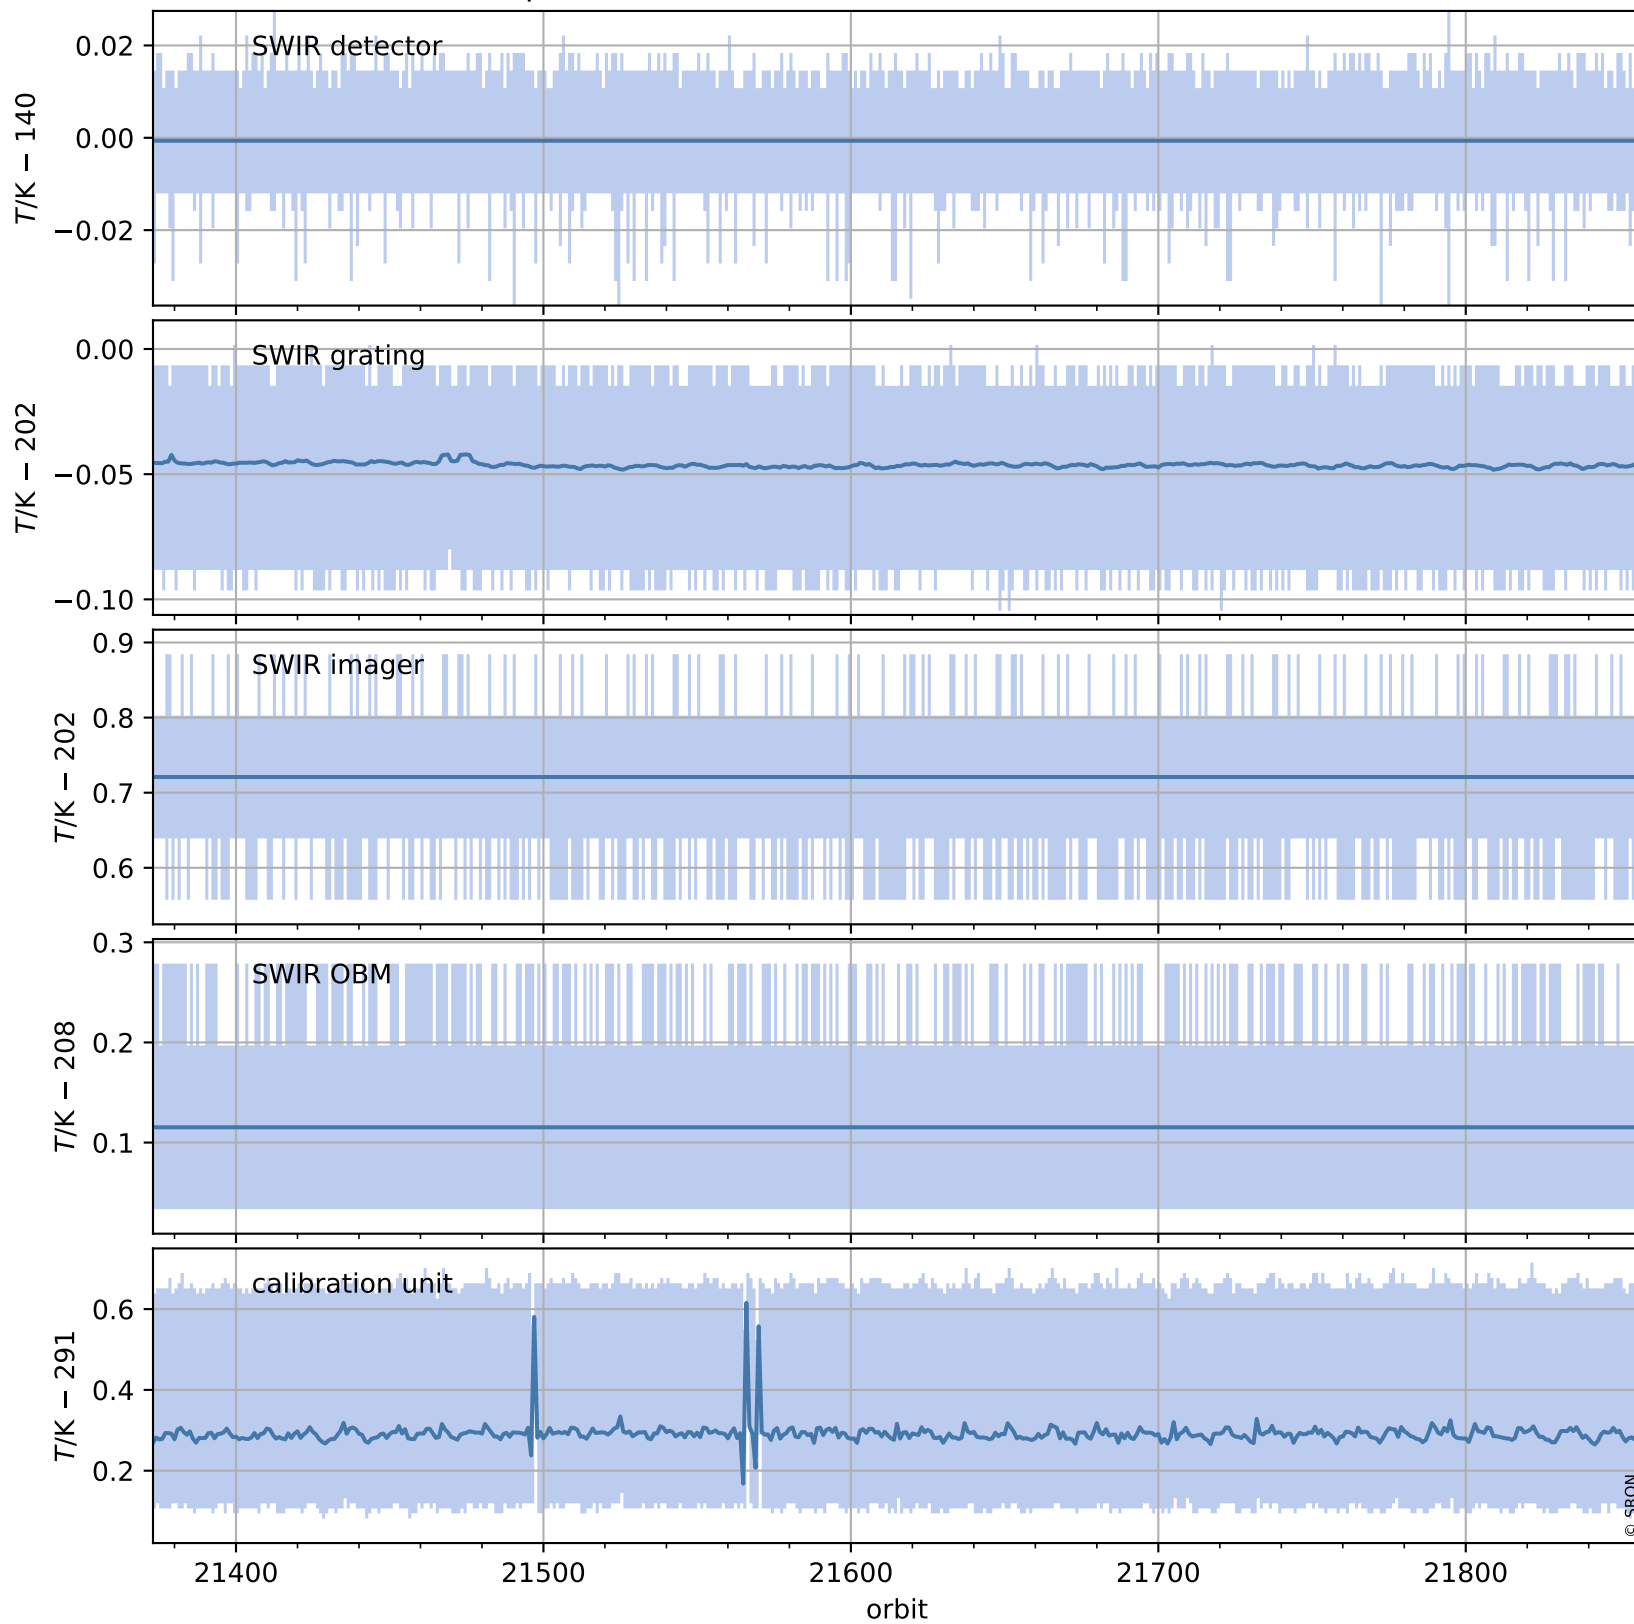

Tropomi SWIR housekeeping data

orbits : [21844, 21857]
coverage : 2021-12-31 / 2022-01-01
created : 2023-08-21T09:21:44

Temperature of sensors relevant for SWIR (one day)

Tropomi SWIR housekeeping data

orbits : [21373, 21857]
coverage : 2021-11-27 / 2022-01-01
created : 2023-08-21T09:21:45

Temperature of sensors relevant for SWIR (last month)

Tropomi SWIR housekeeping data

orbits : [21844, 21857]
coverage : 2021-12-31 / 2022-01-01
created : 2023-08-21T09:21:45

Current and duty cycle of 3 heaters relevant for SWIR (one day)

Tropomi SWIR housekeeping data

orbits : [21373, 21857]
coverage : 2021-11-27 / 2022-01-01
created : 2023-08-21T09:21:46

Current and duty cycle of 3 heaters relevant for SWIR (last month)

Tropomi SWIR housekeeping data

orbits : [21844, 21857]
coverage : 2021-12-31 / 2022-01-01
created : 2023-08-21T09:21:46

Temperature of sensors at the SWIR front-end electronics (one day)

Tropomi SWIR housekeeping data

orbits : [21373, 21857]
coverage : 2021-11-27 / 2022-01-01
created : 2023-08-21T09:21:46