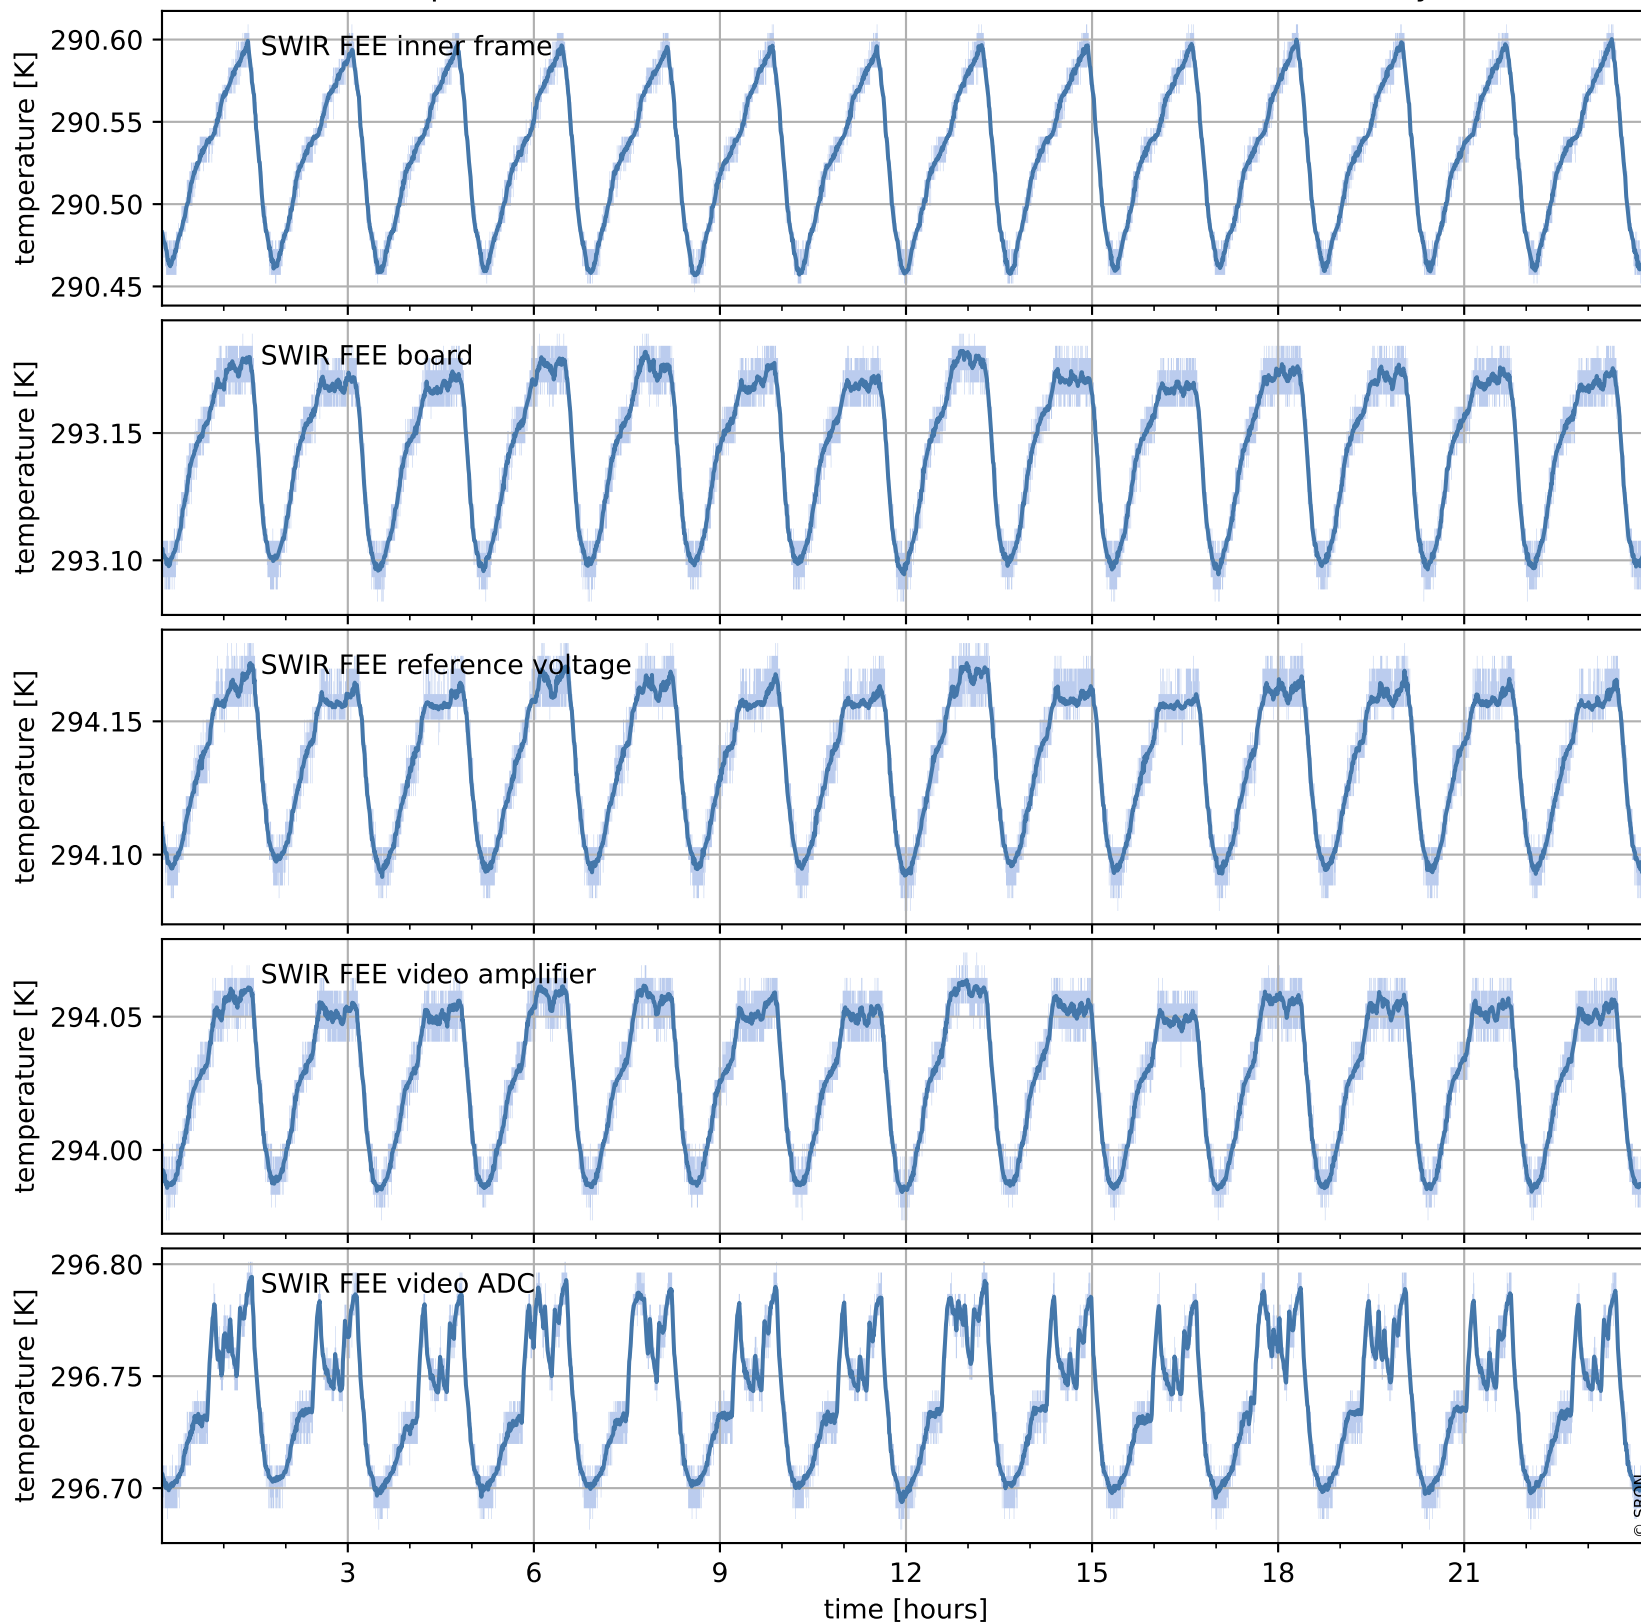

Tropomi SWIR housekeeping data

orbits : [21844, 21857]
coverage : 2021-12-31 / 2022-01-01
created : 2023-08-21T09:21:44

Temperature of sensors relevant for SWIR (one day)

Tropomi SWIR housekeeping data

orbits : [21373, 21857]
coverage : 2021-11-27 / 2022-01-01
created : 2023-08-21T09:21:45

Temperature of sensors relevant for SWIR (last month)

Tropomi SWIR housekeeping data

orbits : [21844, 21857]
coverage : 2021-12-31 / 2022-01-01
created : 2023-08-21T09:21:45

Current and duty cycle of 3 heaters relevant for SWIR (one day)

Tropomi SWIR housekeeping data

orbits : [21373, 21857]
coverage : 2021-11-27 / 2022-01-01
created : 2023-08-21T09:21:46

Current and duty cycle of 3 heaters relevant for SWIR (last month)

Tropomi SWIR housekeeping data

orbits : [21844, 21857]
coverage : 2021-12-31 / 2022-01-01
created : 2023-08-21T09:21:46

Temperature of sensors at the SWIR front-end electronics (one day)

Tropomi SWIR housekeeping data

orbits : [21373, 21857]
coverage : 2021-11-27 / 2022-01-01
created : 2023-08-21T09:21:46