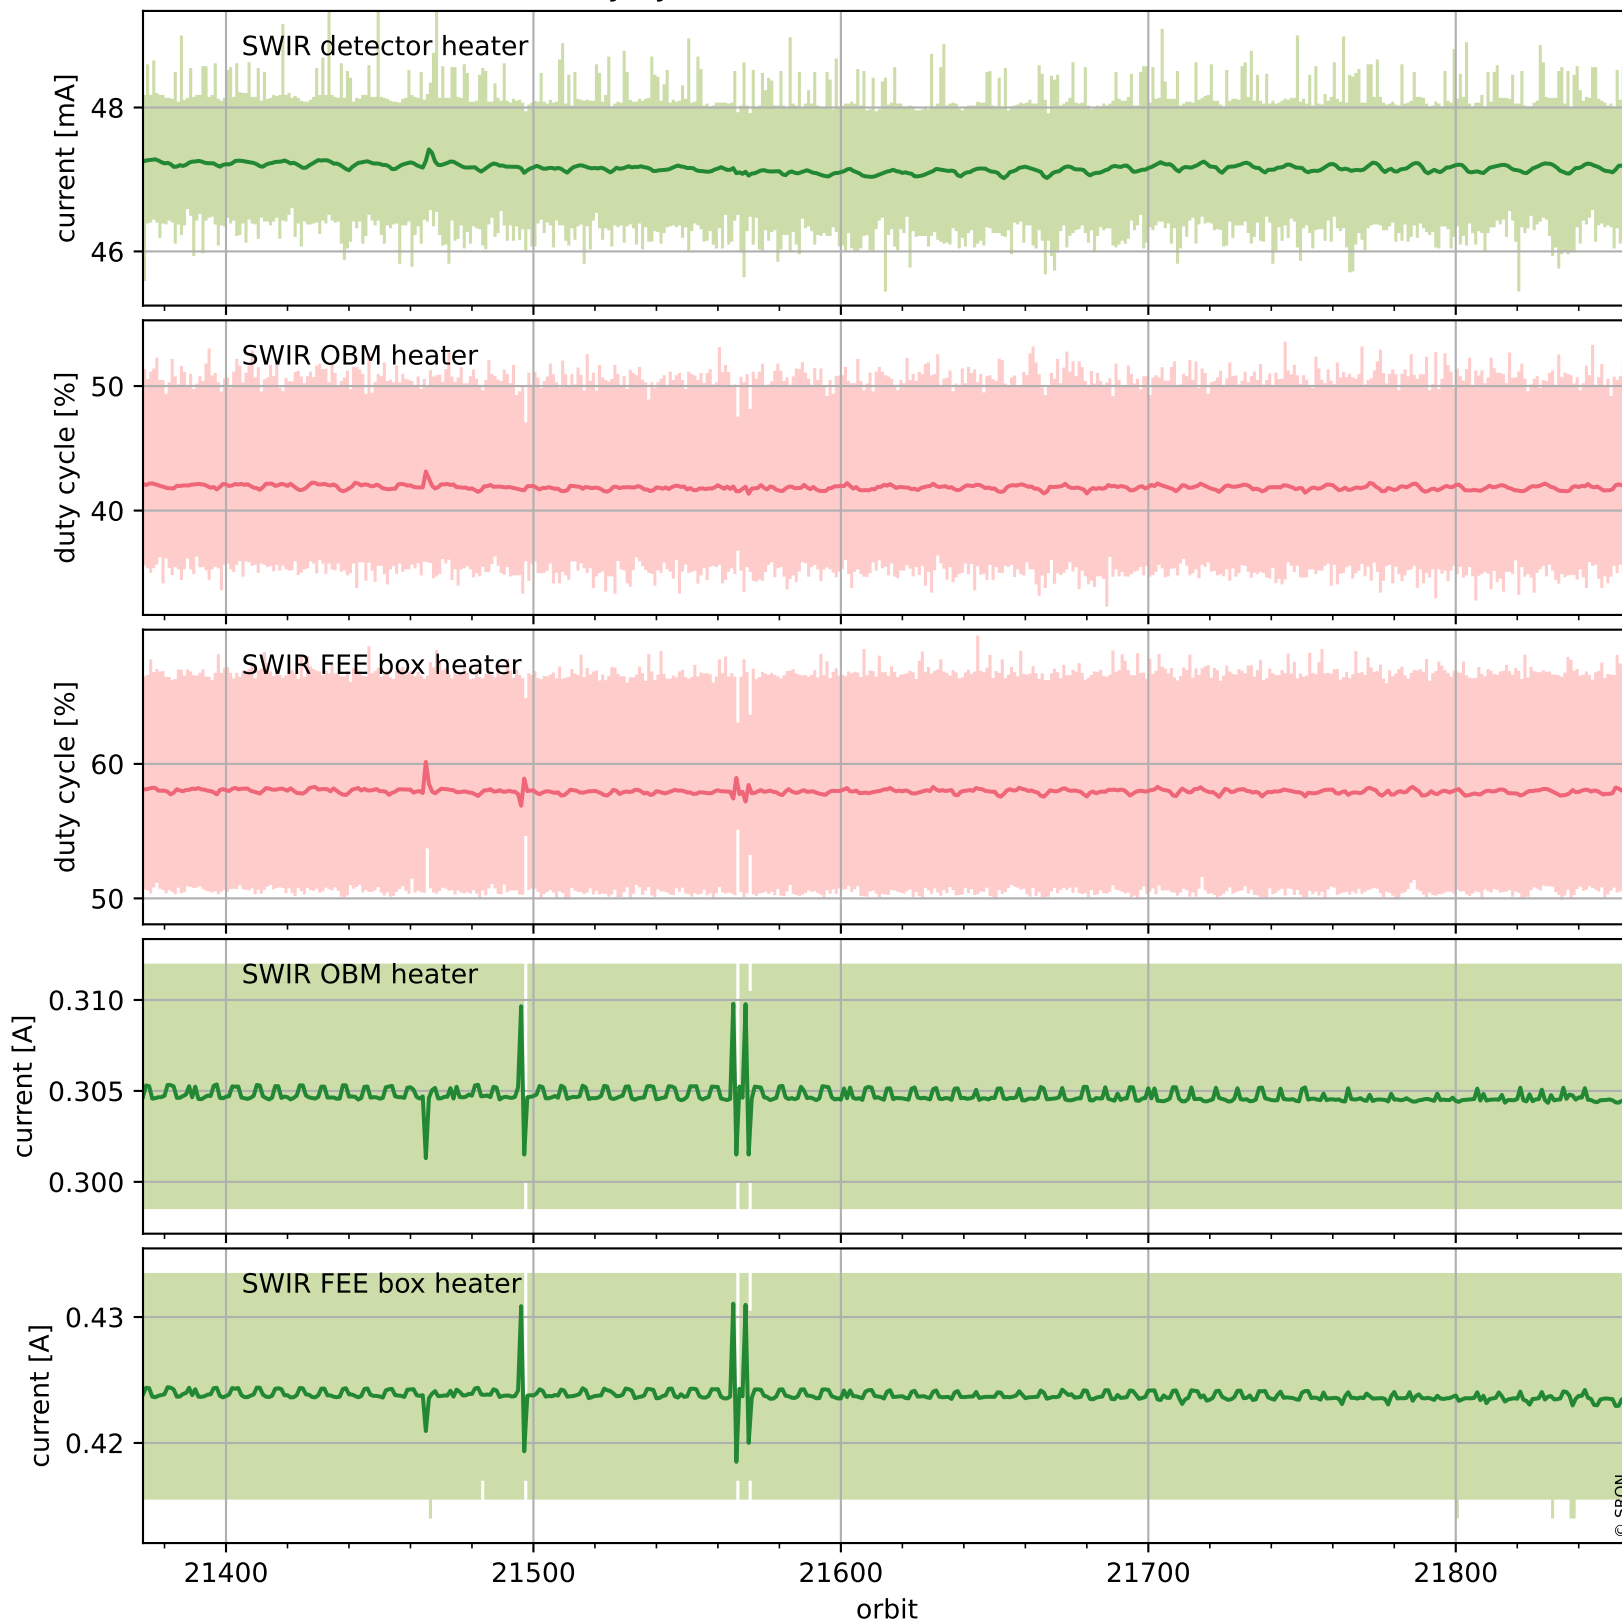

Tropomi SWIR housekeeping data

orbits : [21844, 21857]
coverage : 2021-12-31 / 2022-01-01
created : 2023-08-21T09:21:44

Temperature of sensors relevant for SWIR (one day)

Tropomi SWIR housekeeping data

orbits : [21373, 21857]
coverage : 2021-11-27 / 2022-01-01
created : 2023-08-21T09:21:45

Temperature of sensors relevant for SWIR (last month)

Tropomi SWIR housekeeping data

orbits : [21844, 21857]
coverage : 2021-12-31 / 2022-01-01
created : 2023-08-21T09:21:45

Current and duty cycle of 3 heaters relevant for SWIR (one day)

Tropomi SWIR housekeeping data

orbits : [21373, 21857]
coverage : 2021-11-27 / 2022-01-01
created : 2023-08-21T09:21:46

Current and duty cycle of 3 heaters relevant for SWIR (last month)

Tropomi SWIR housekeeping data

orbits : [21844, 21857]
coverage : 2021-12-31 / 2022-01-01
created : 2023-08-21T09:21:46

Temperature of sensors at the SWIR front-end electronics (one day)

Tropomi SWIR housekeeping data

orbits : [21373, 21857]
coverage : 2021-11-27 / 2022-01-01
created : 2023-08-21T09:21:46