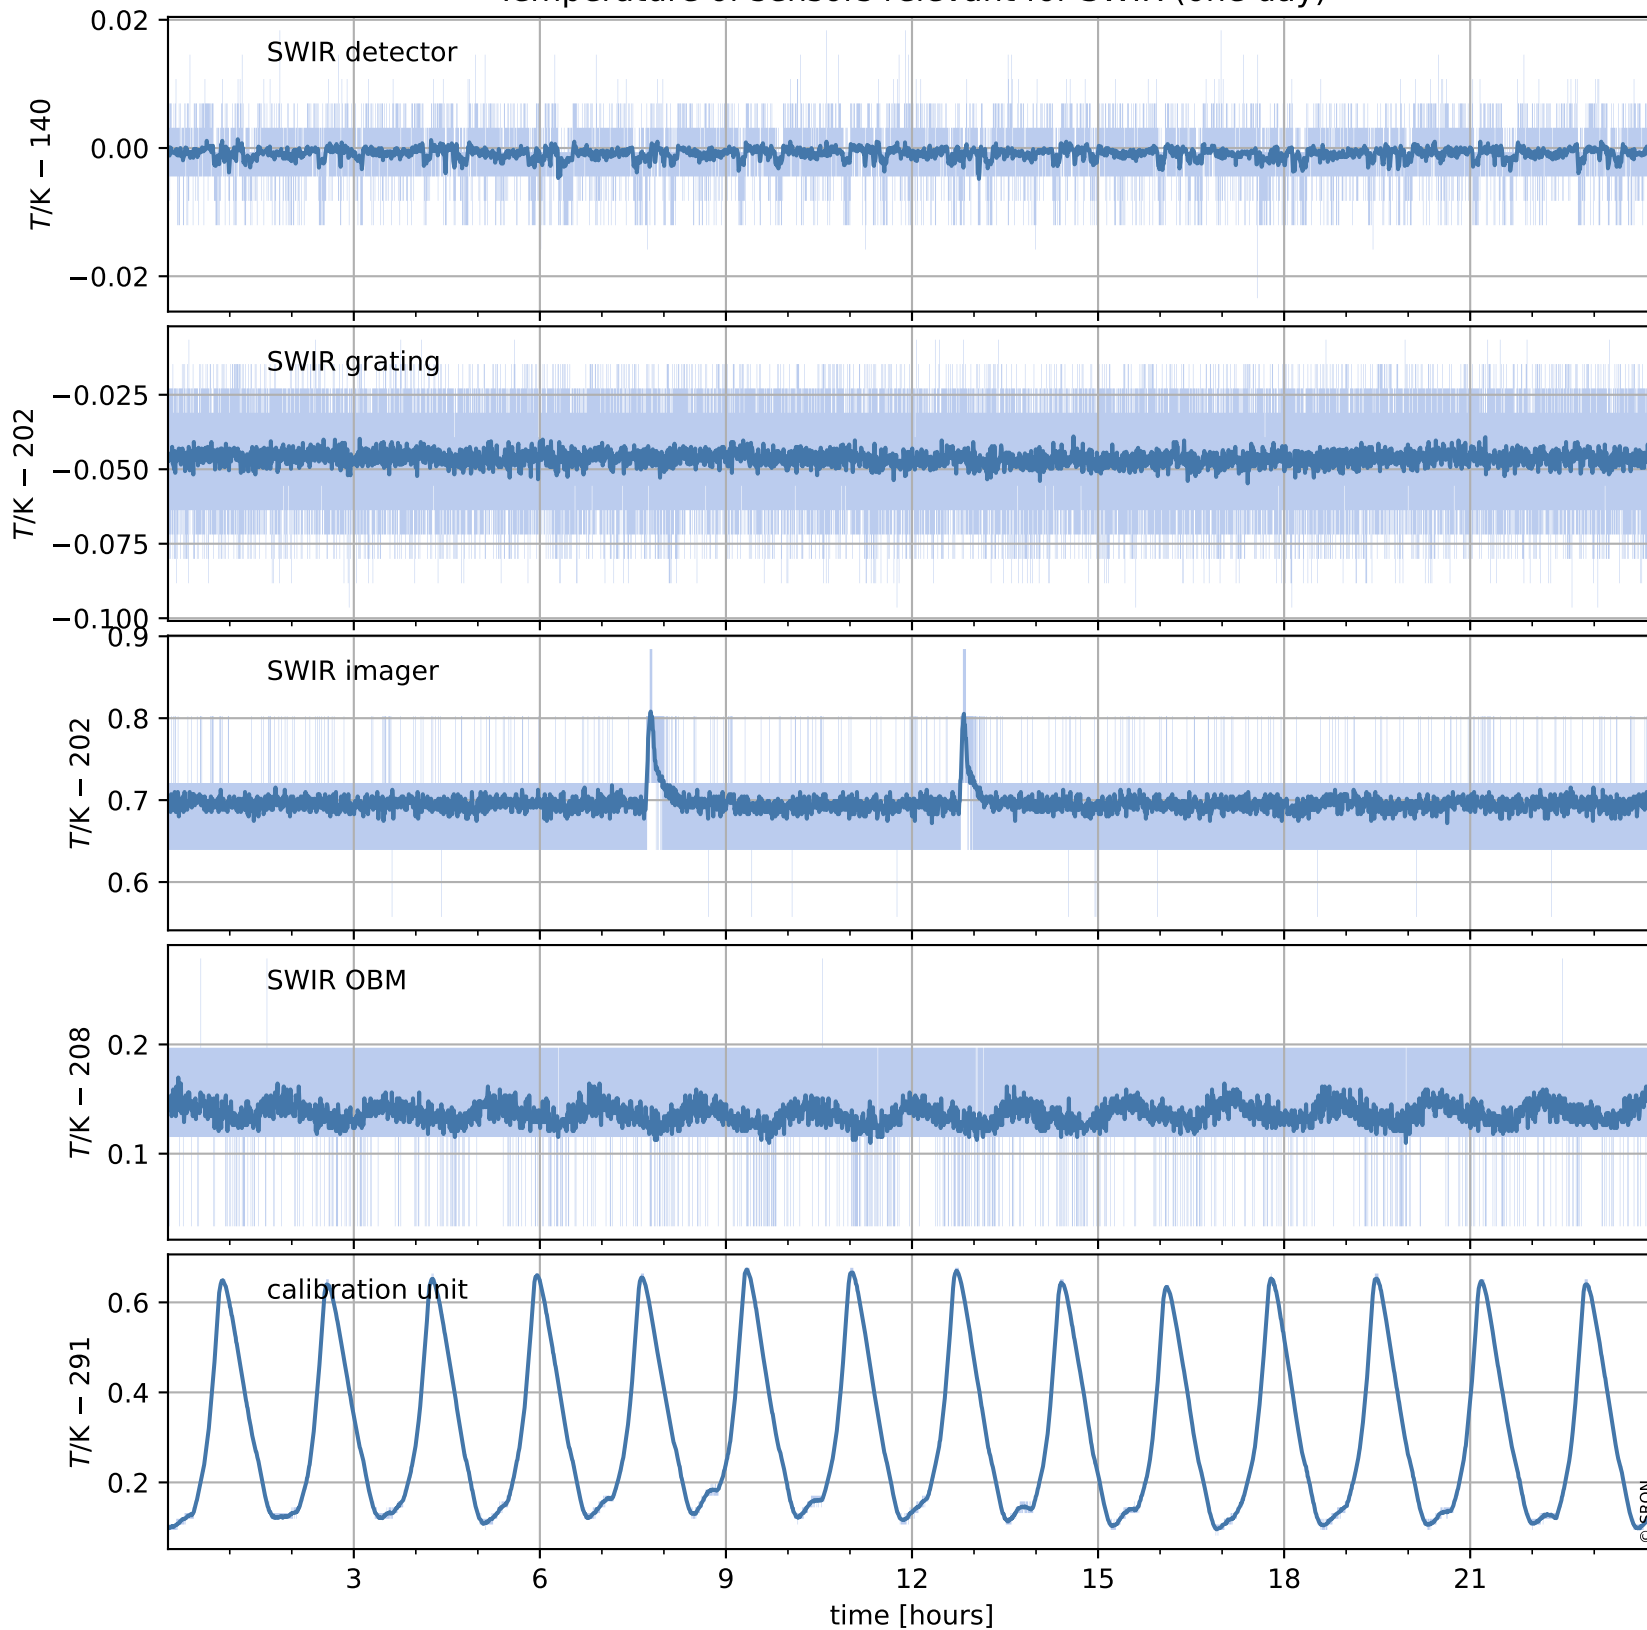

Tropomi SWIR housekeeping data

orbits : [21844, 21857]
coverage : 2021-12-31 / 2022-01-01
created : 2023-08-21T09:21:44

Temperature of sensors relevant for SWIR (one day)

Tropomi SWIR housekeeping data

orbits : [21373, 21857]
coverage : 2021-11-27 / 2022-01-01
created : 2023-08-21T09:21:45

Temperature of sensors relevant for SWIR (last month)

Tropomi SWIR housekeeping data

orbits : [21844, 21857]
coverage : 2021-12-31 / 2022-01-01
created : 2023-08-21T09:21:45

Current and duty cycle of 3 heaters relevant for SWIR (one day)

Tropomi SWIR housekeeping data

orbits : [21373, 21857]
coverage : 2021-11-27 / 2022-01-01
created : 2023-08-21T09:21:46

Current and duty cycle of 3 heaters relevant for SWIR (last month)

Tropomi SWIR housekeeping data