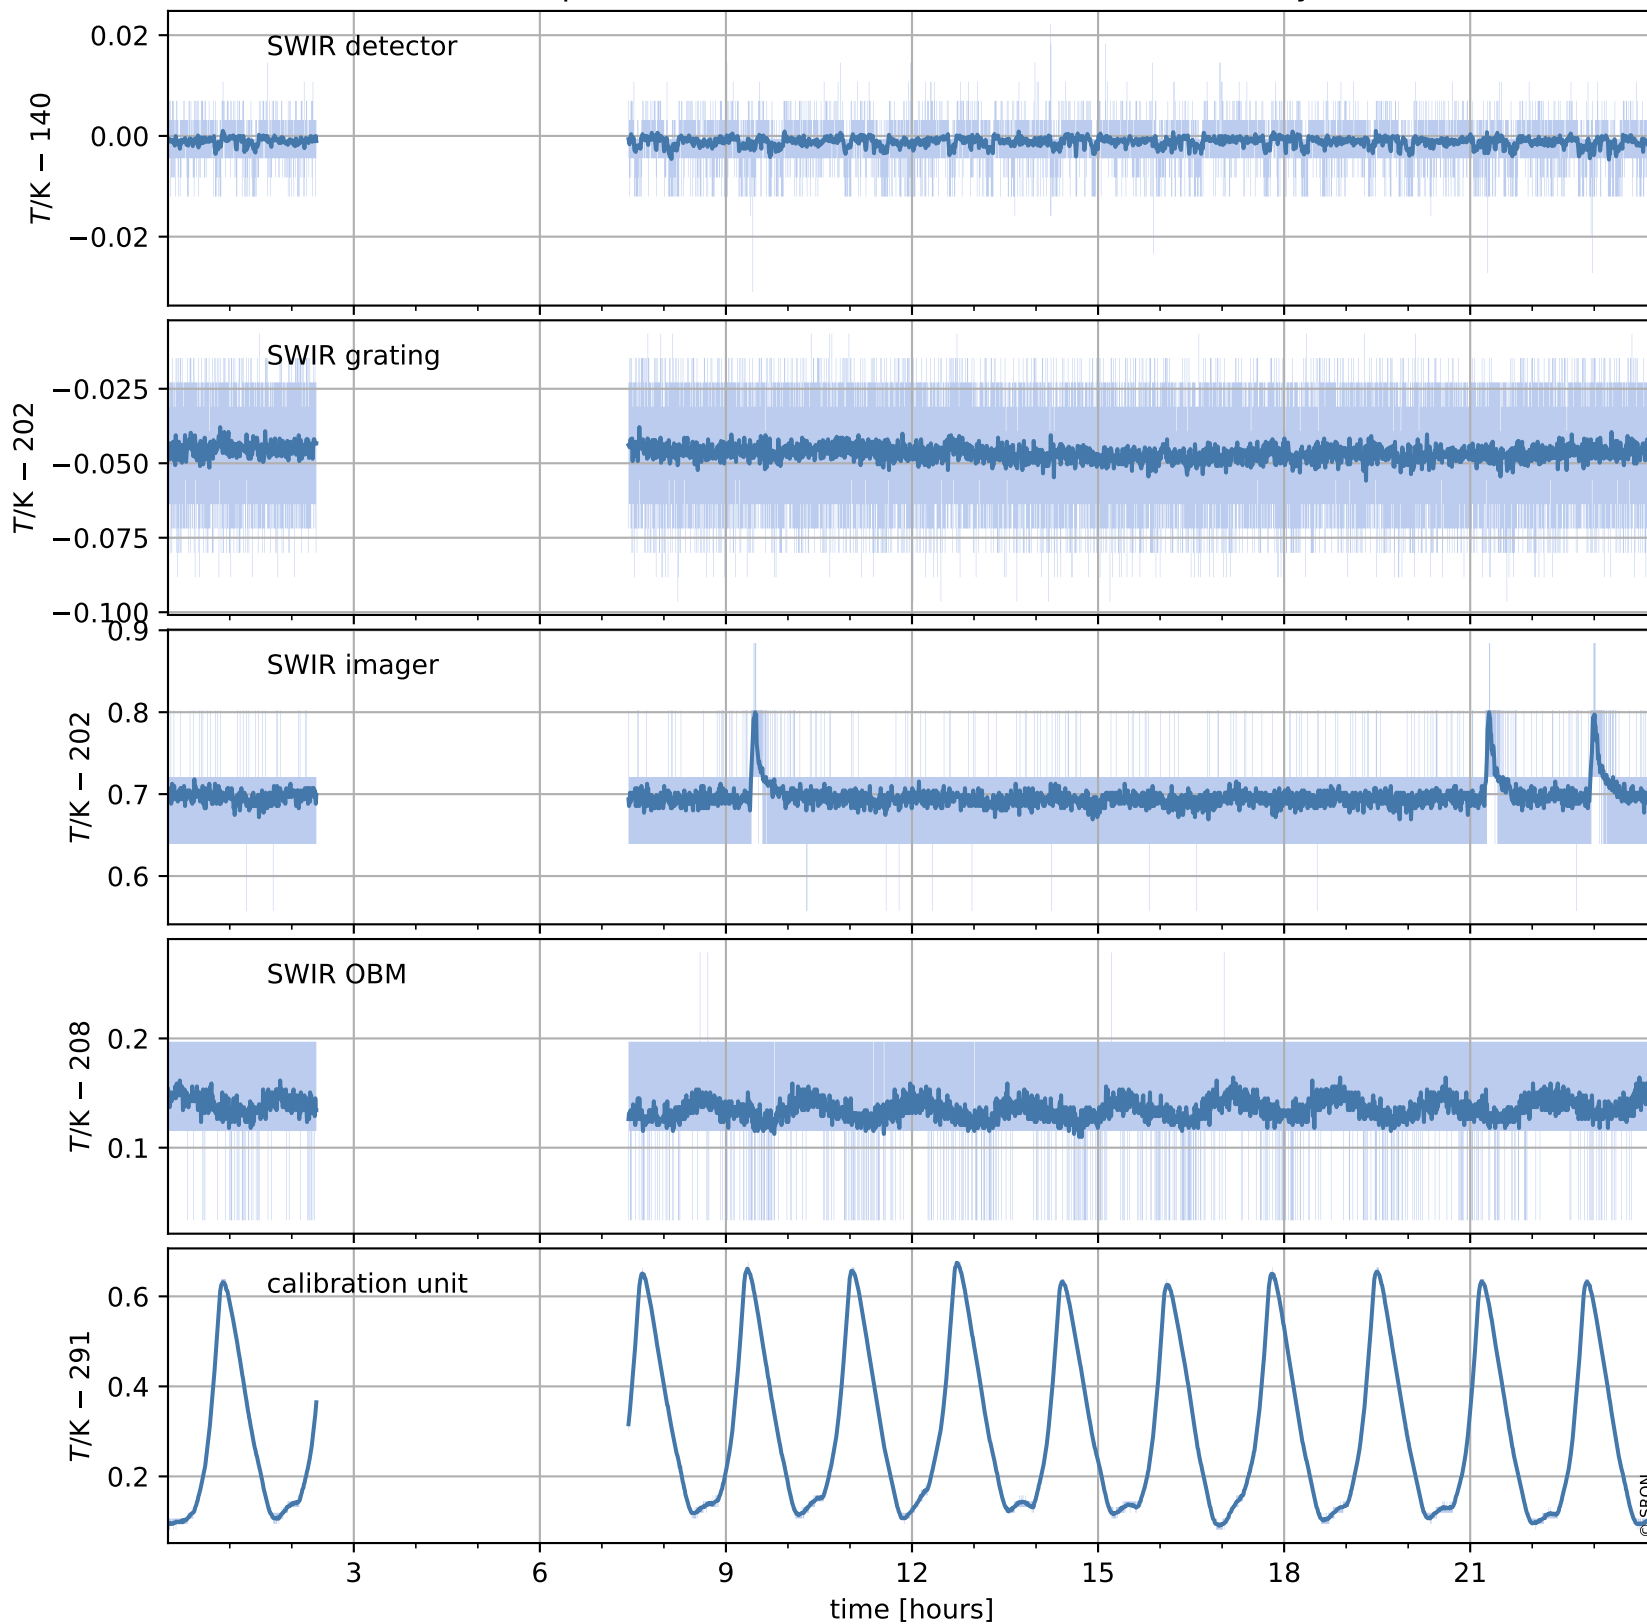

# Tropomi SWIR housekeeping data

orbits : [22071, 22084]  
coverage : 2022-01-16 / 2022-01-17  
created : 2023-08-21T09:22:21

## Temperature of sensors relevant for SWIR (one day)

## Temperature of sensors relevant for SWIR (last month)