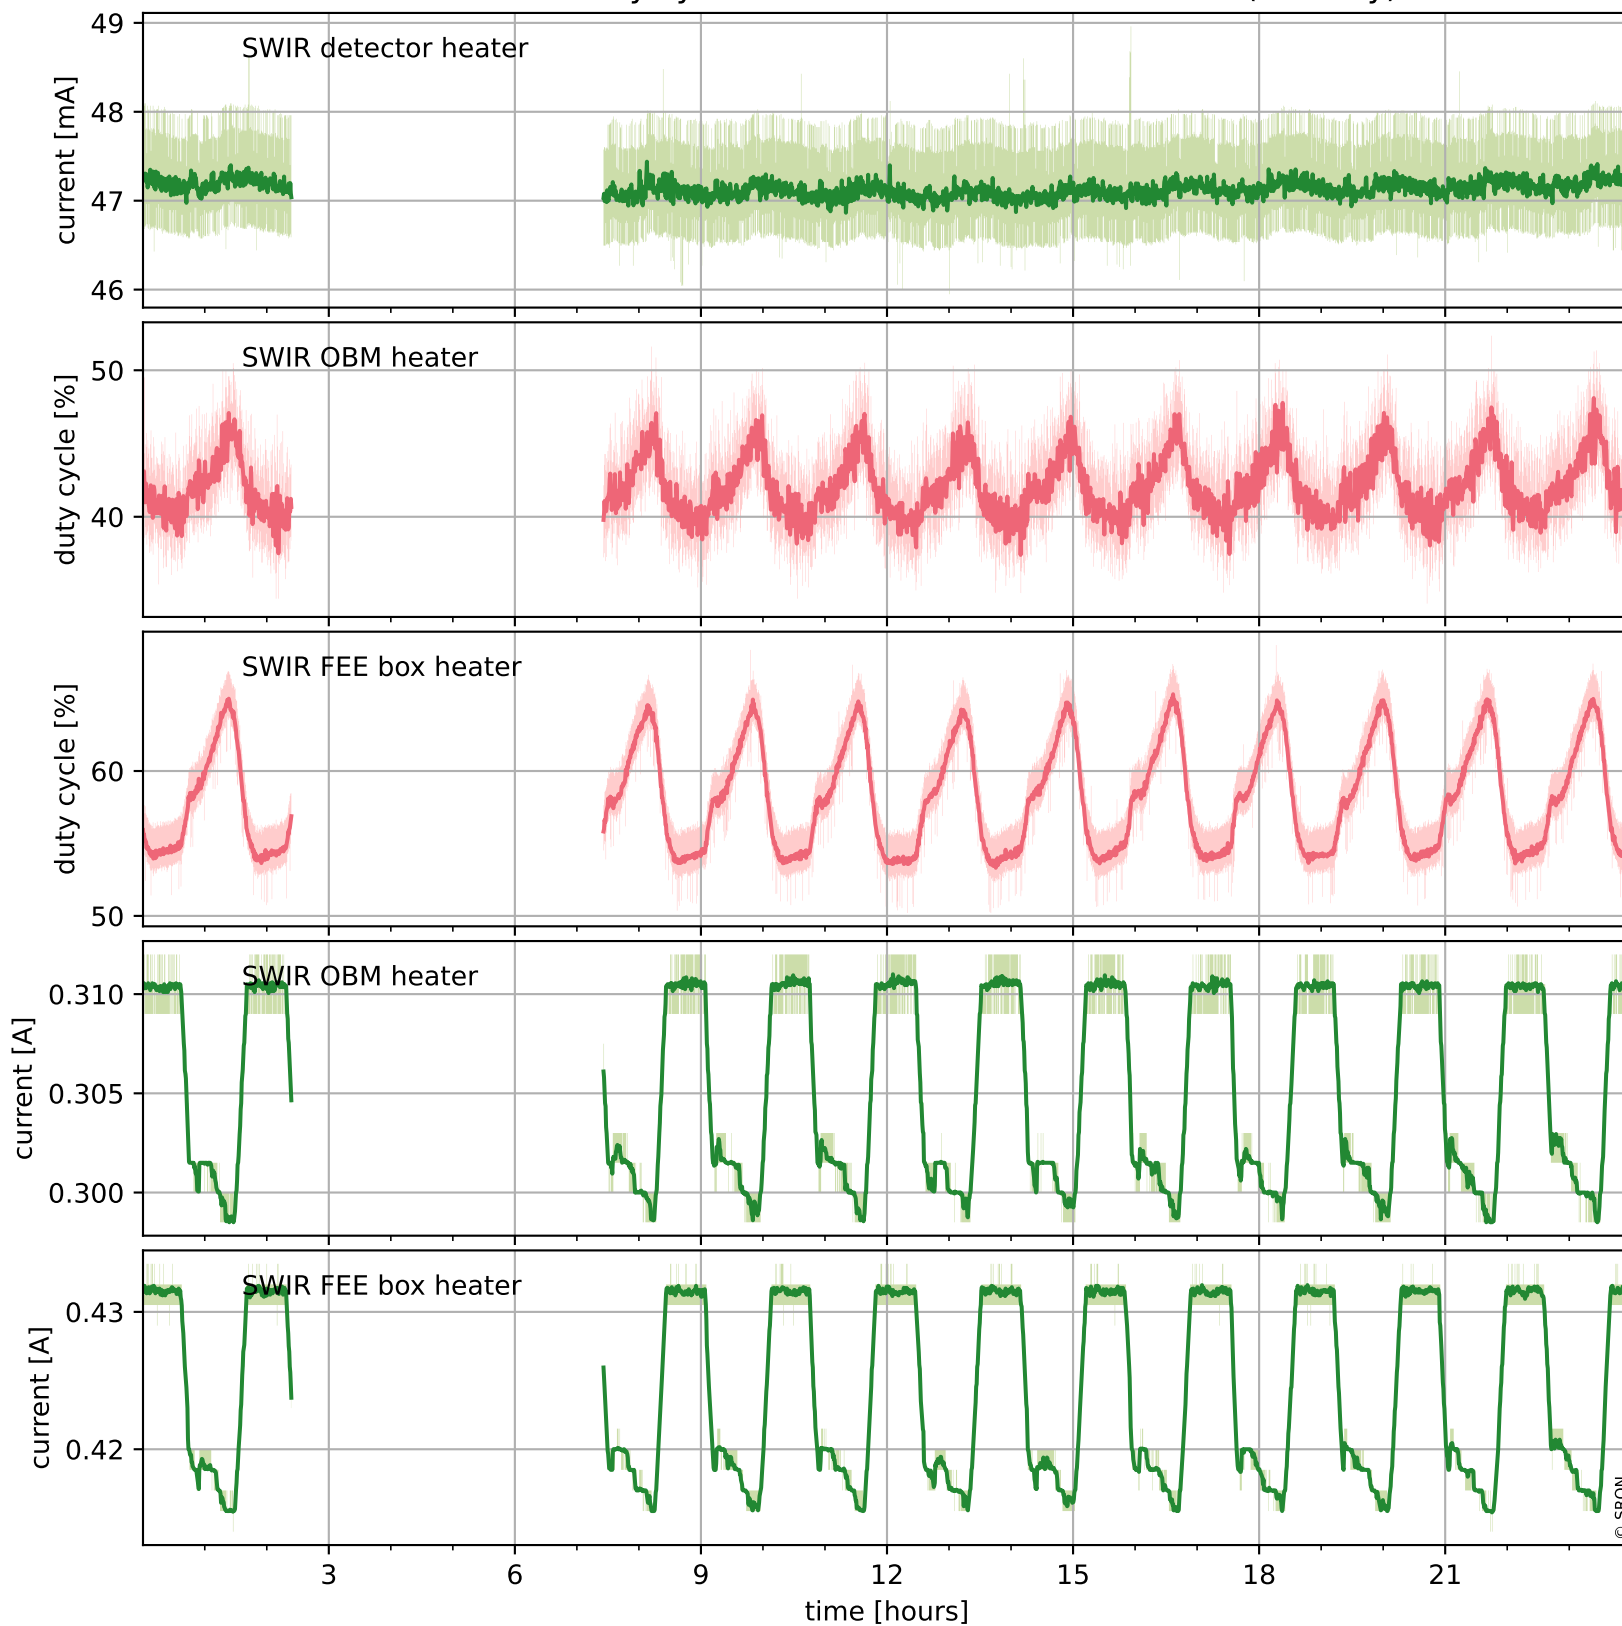

Tropomi SWIR housekeeping data

orbits : [22071, 22084]
coverage : 2022-01-16 / 2022-01-17
created : 2023-08-21T09:22:22

Current and duty cycle of 3 heaters relevant for SWIR (one day)