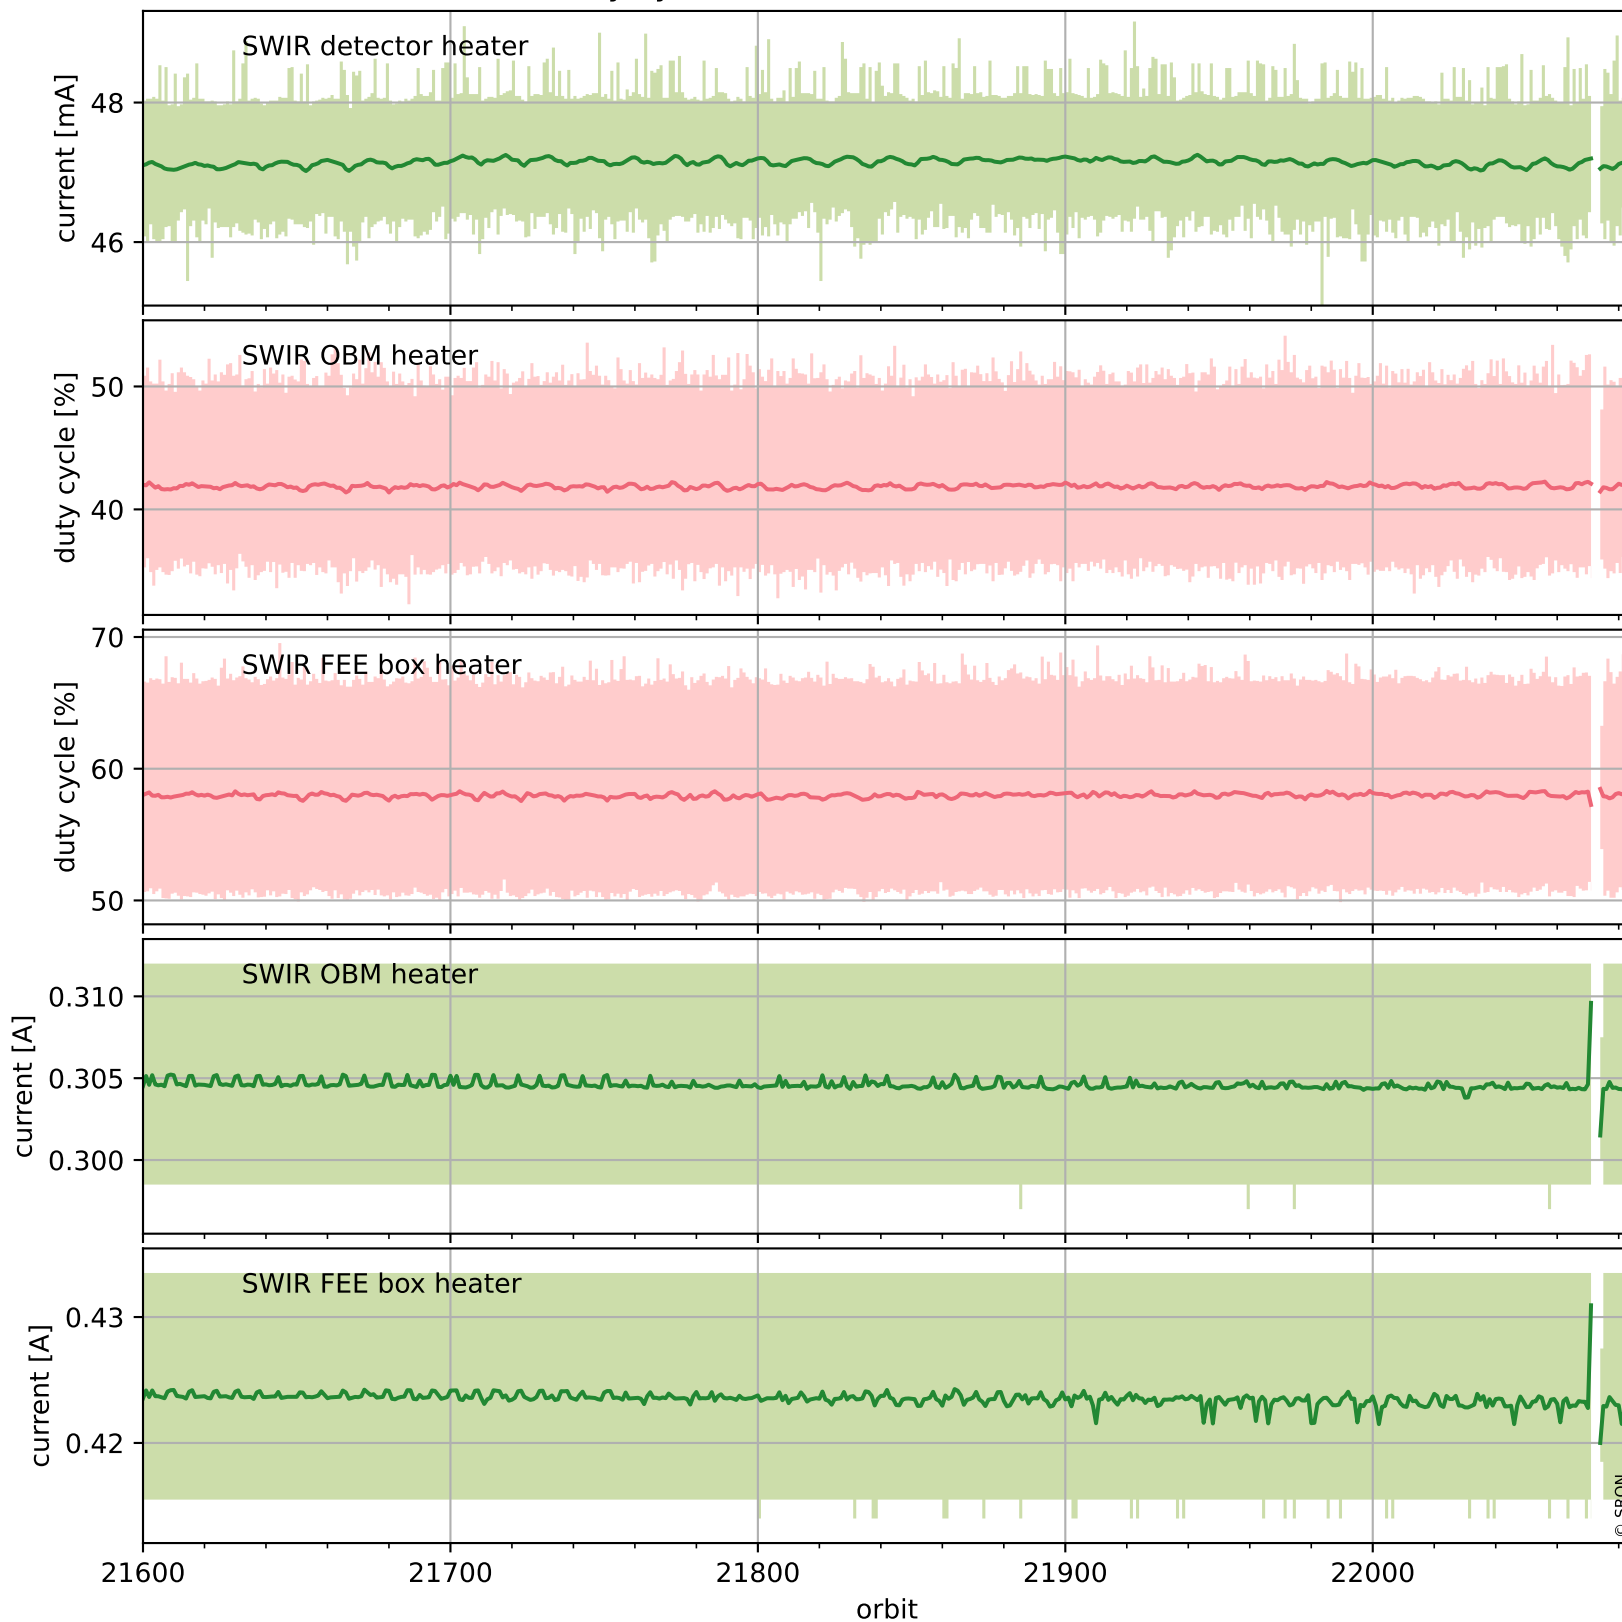

Tropomi SWIR housekeeping data

orbits : [21600, 22084]
coverage : 2021-12-13 / 2022-01-17
created : 2023-08-21T09:22:22

Current and duty cycle of 3 heaters relevant for SWIR (last month)