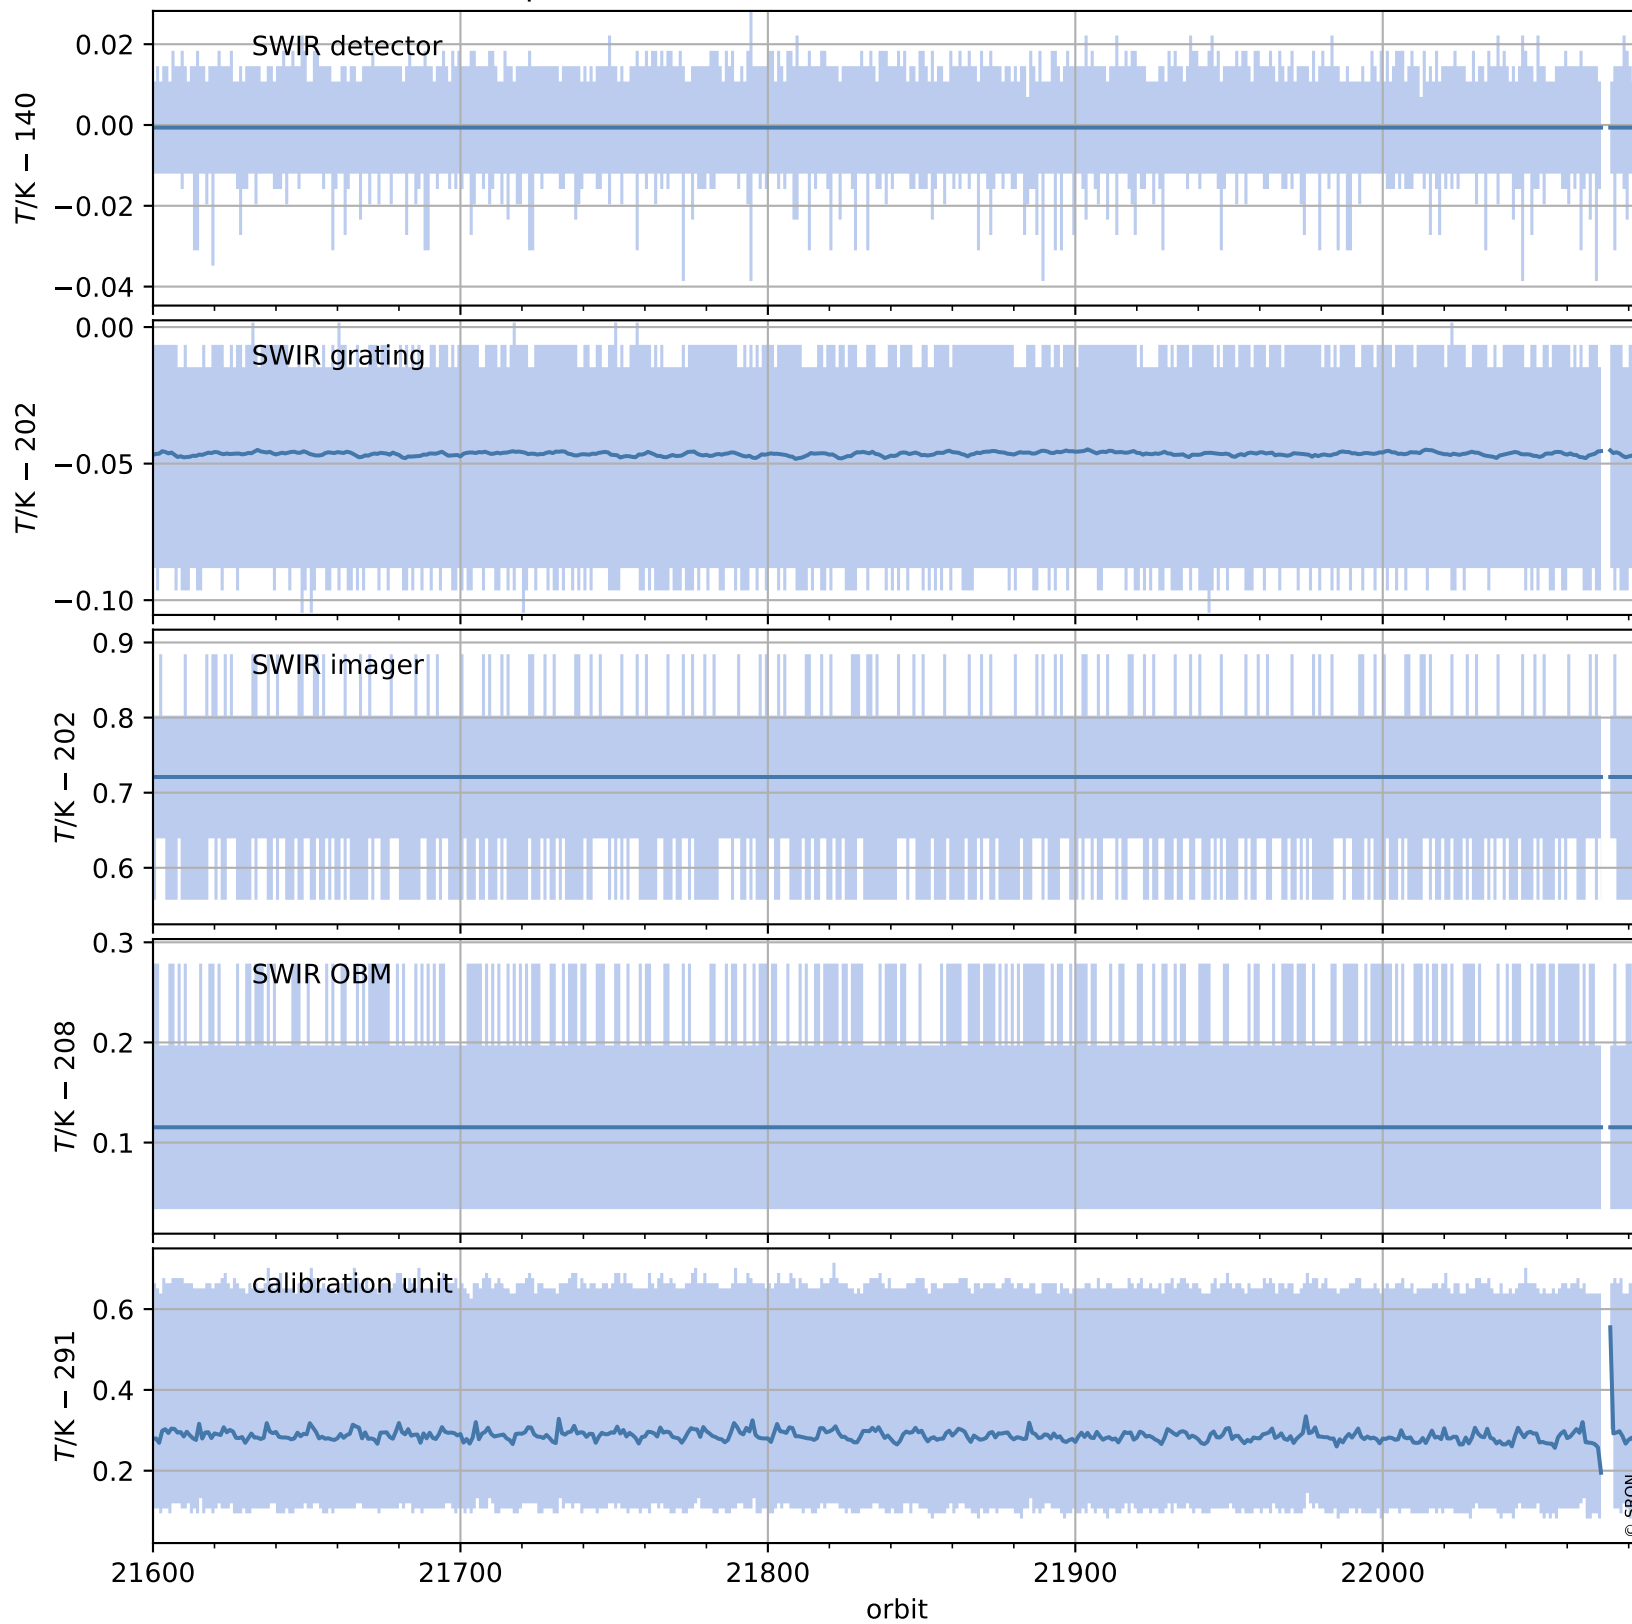

# Tropomi SWIR housekeeping data

orbits : [22071, 22084]  
coverage : 2022-01-16 / 2022-01-17  
created : 2023-08-21T09:22:21

## Temperature of sensors relevant for SWIR (one day)

# Tropomi SWIR housekeeping data

orbits : [21600, 22084]  
coverage : 2021-12-13 / 2022-01-17  
created : 2023-08-21T09:22:22

## Temperature of sensors relevant for SWIR (last month)