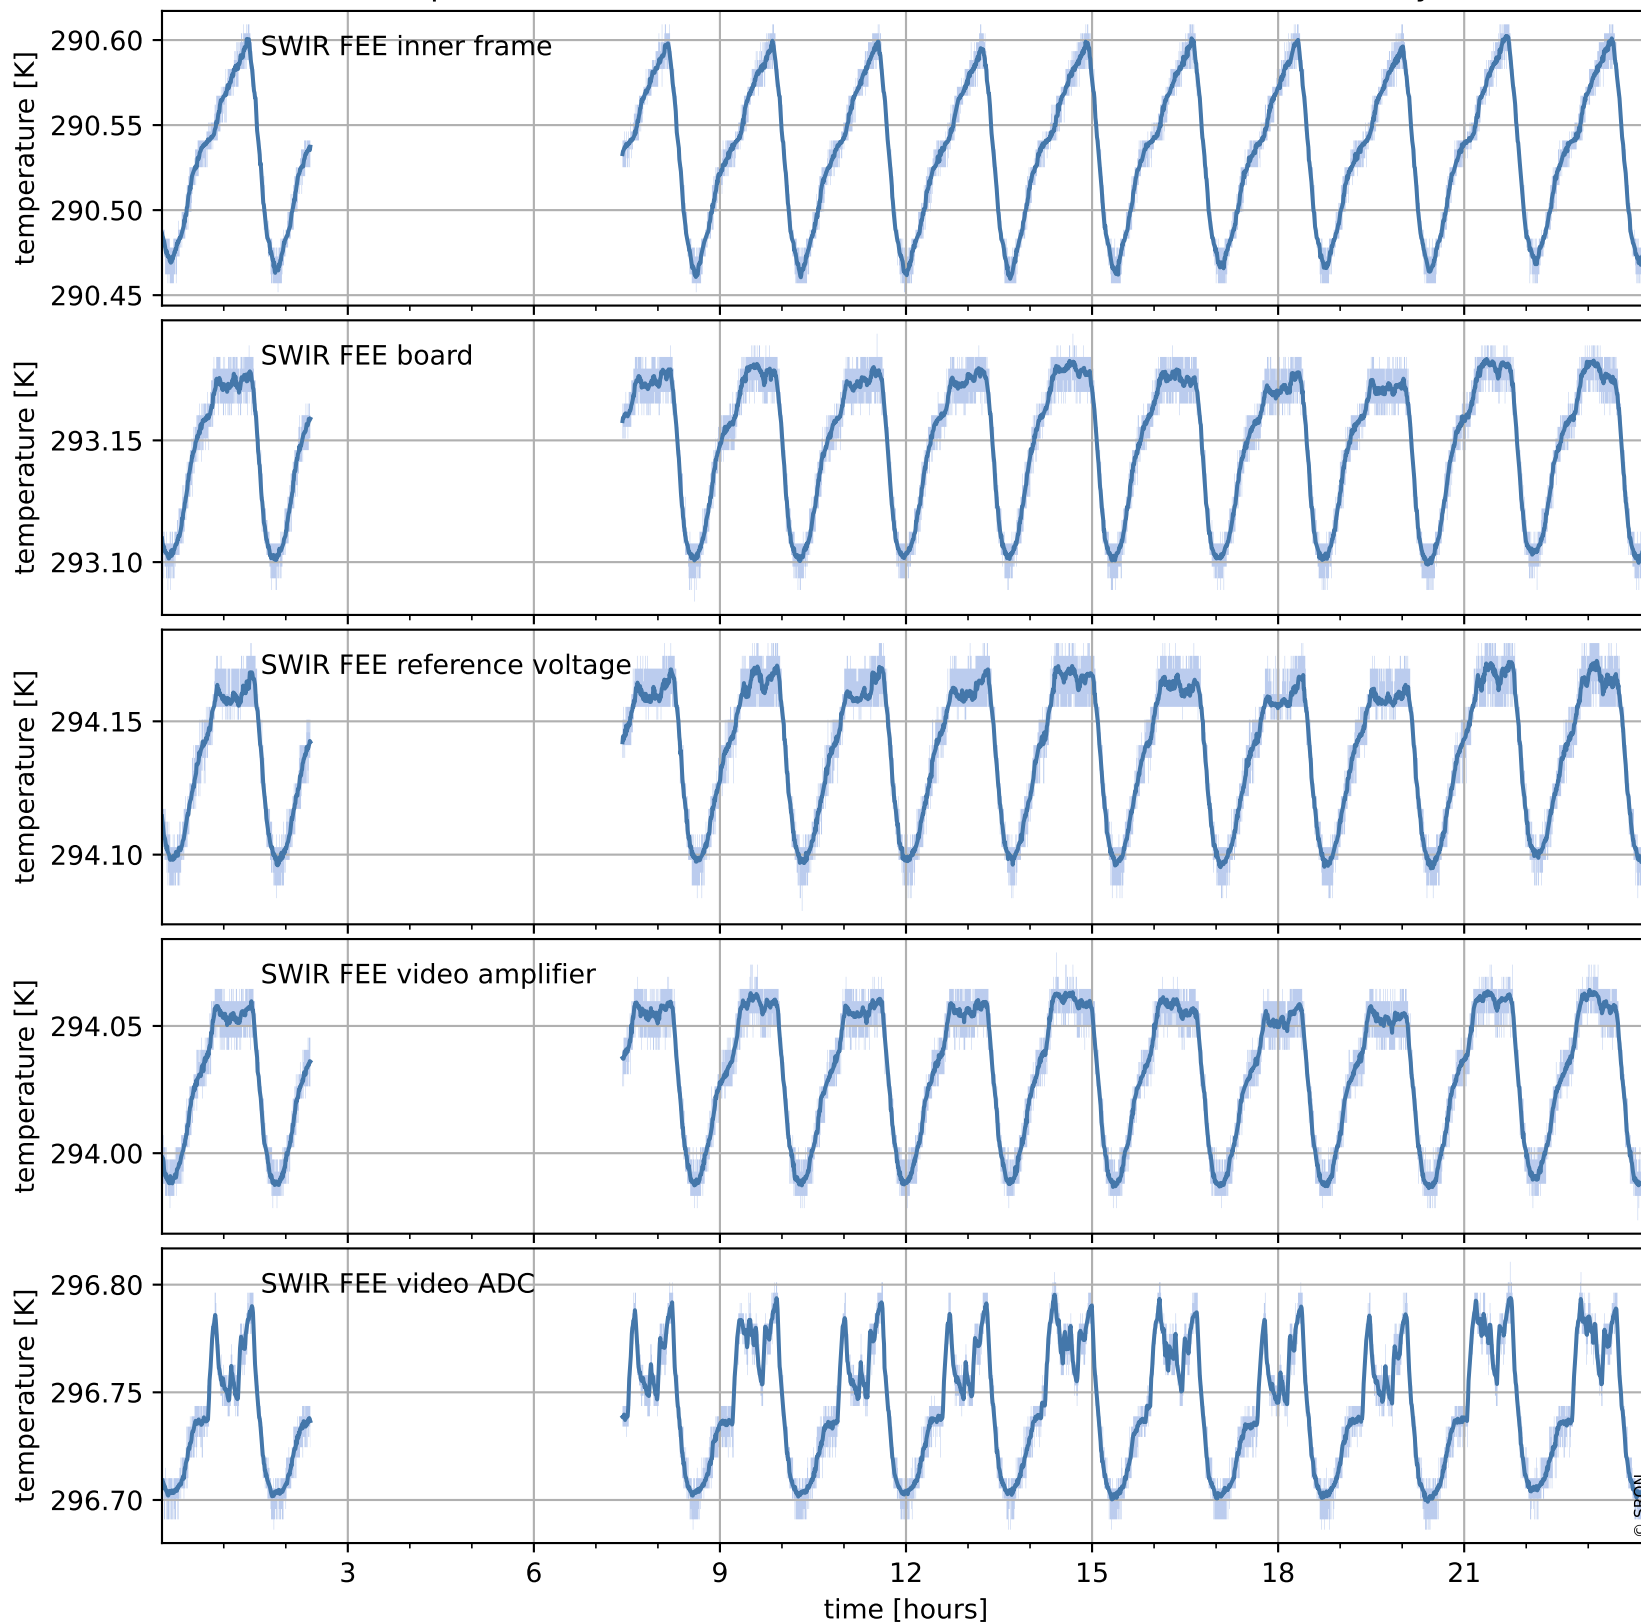

Tropomi SWIR housekeeping data

orbits : [22071, 22084]
coverage : 2022-01-16 / 2022-01-17
created : 2023-08-21T09:22:23

Temperature of sensors at the SWIR front-end electronics (one day)