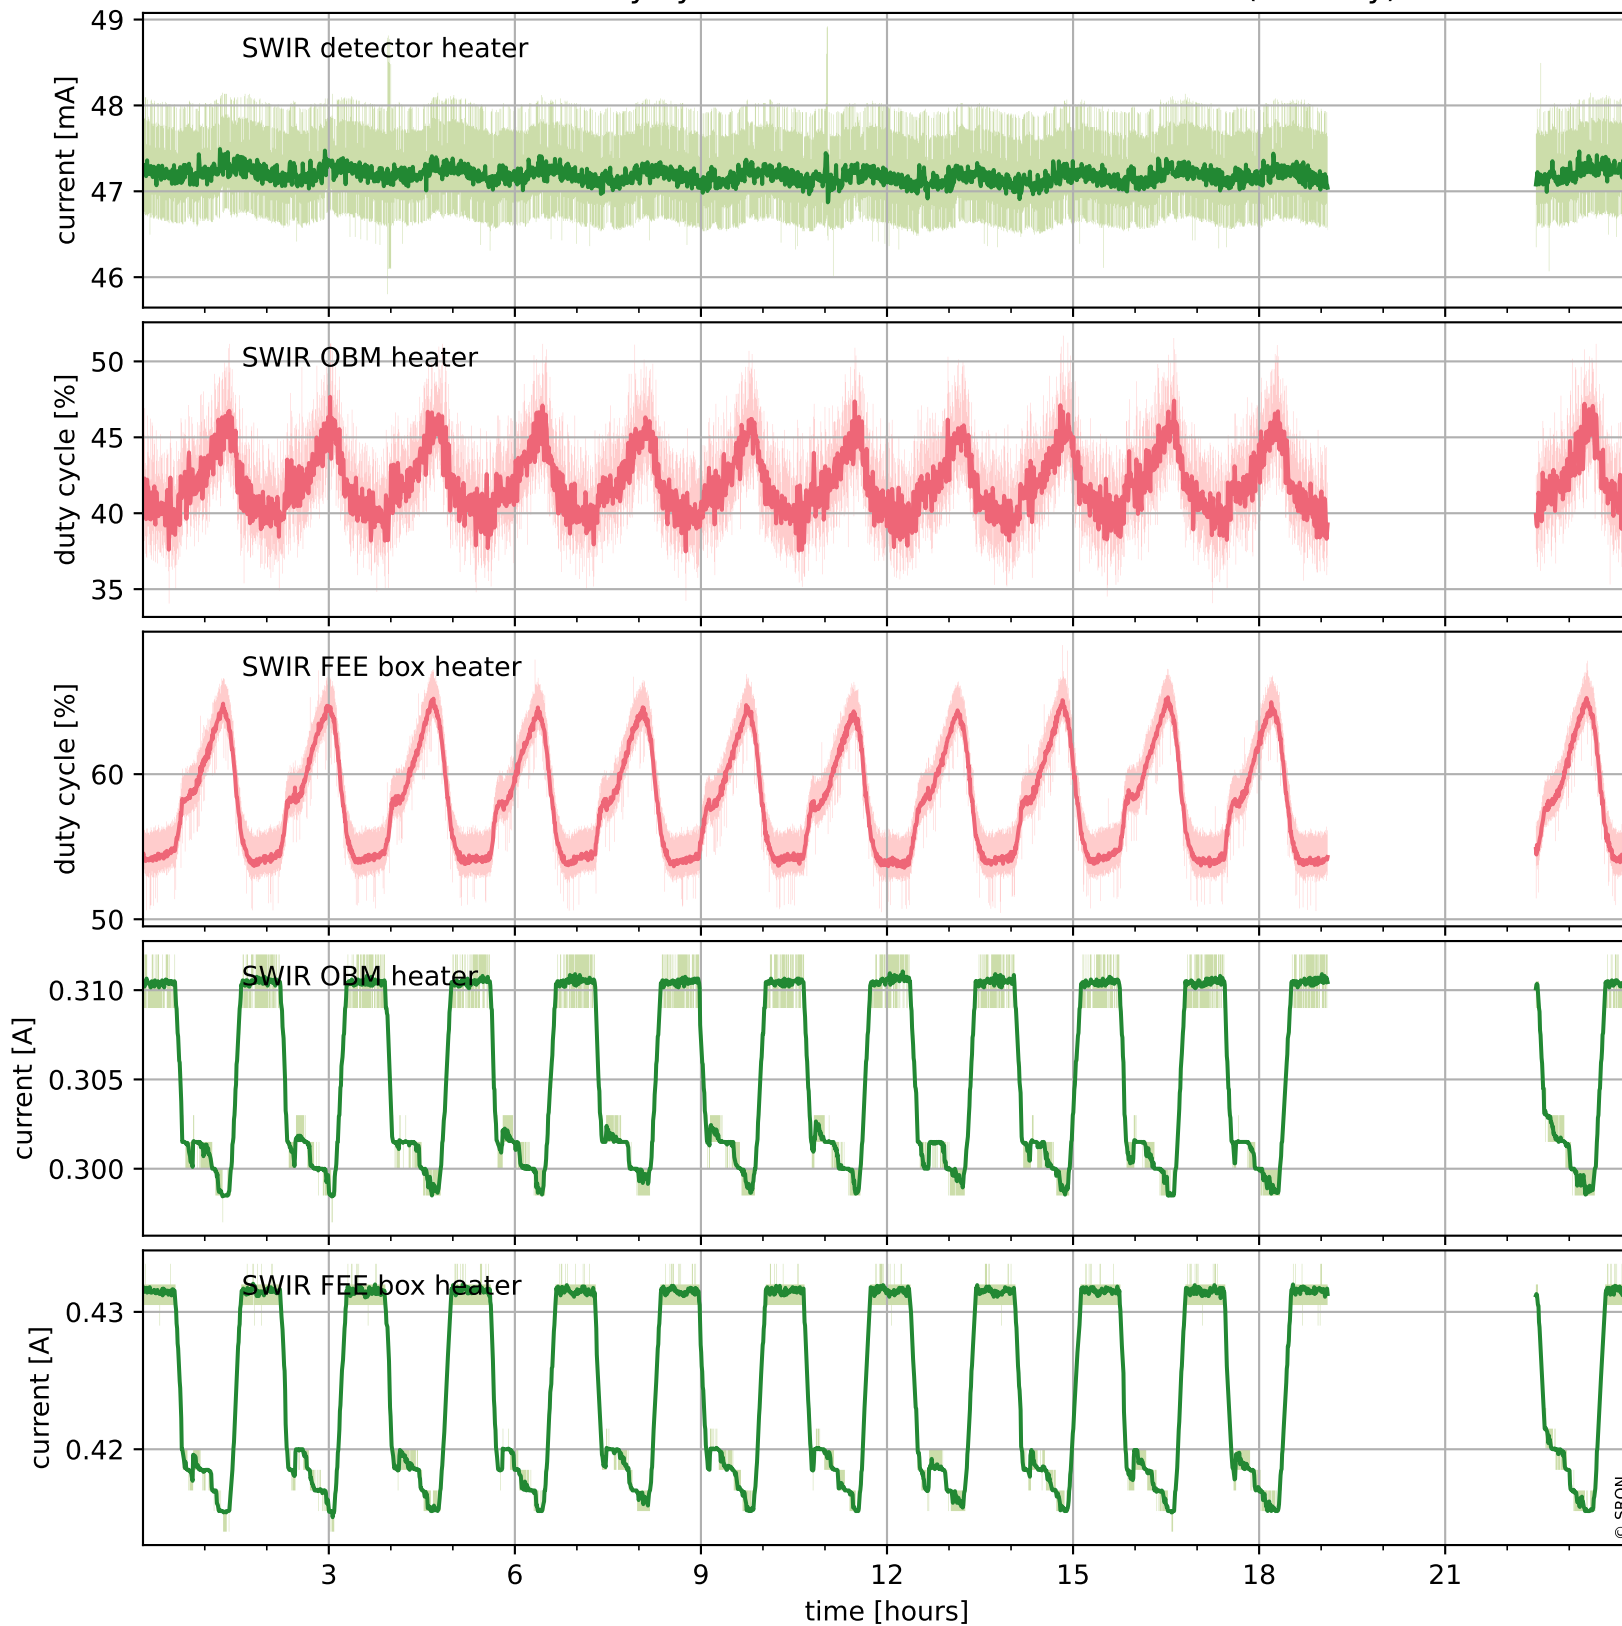

Tropomi SWIR housekeeping data

orbits : [22227, 22240]
coverage : 2022-01-27 / 2022-01-28
created : 2023-08-21T09:22:47

Temperature of sensors relevant for SWIR (one day)

Tropomi SWIR housekeeping data

orbits : [21756, 22240]
coverage : 2021-12-24 / 2022-01-28
created : 2023-08-21T09:22:48

Temperature of sensors relevant for SWIR (last month)

Tropomi SWIR housekeeping data

orbits : [22227, 22240]
coverage : 2022-01-27 / 2022-01-28
created : 2023-08-21T09:22:48

Current and duty cycle of 3 heaters relevant for SWIR (one day)

Tropomi SWIR housekeeping data

orbits : [21756, 22240]
coverage : 2021-12-24 / 2022-01-28
created : 2023-08-21T09:22:48

Current and duty cycle of 3 heaters relevant for SWIR (last month)

Tropomi SWIR housekeeping data

orbits : [22227, 22240]
coverage : 2022-01-27 / 2022-01-28
created : 2023-08-21T09:22:49

Temperature of sensors at the SWIR front-end electronics (one day)

Tropomi SWIR housekeeping data

orbits : [21756, 22240]
coverage : 2021-12-24 / 2022-01-28
created : 2023-08-21T09:22:49