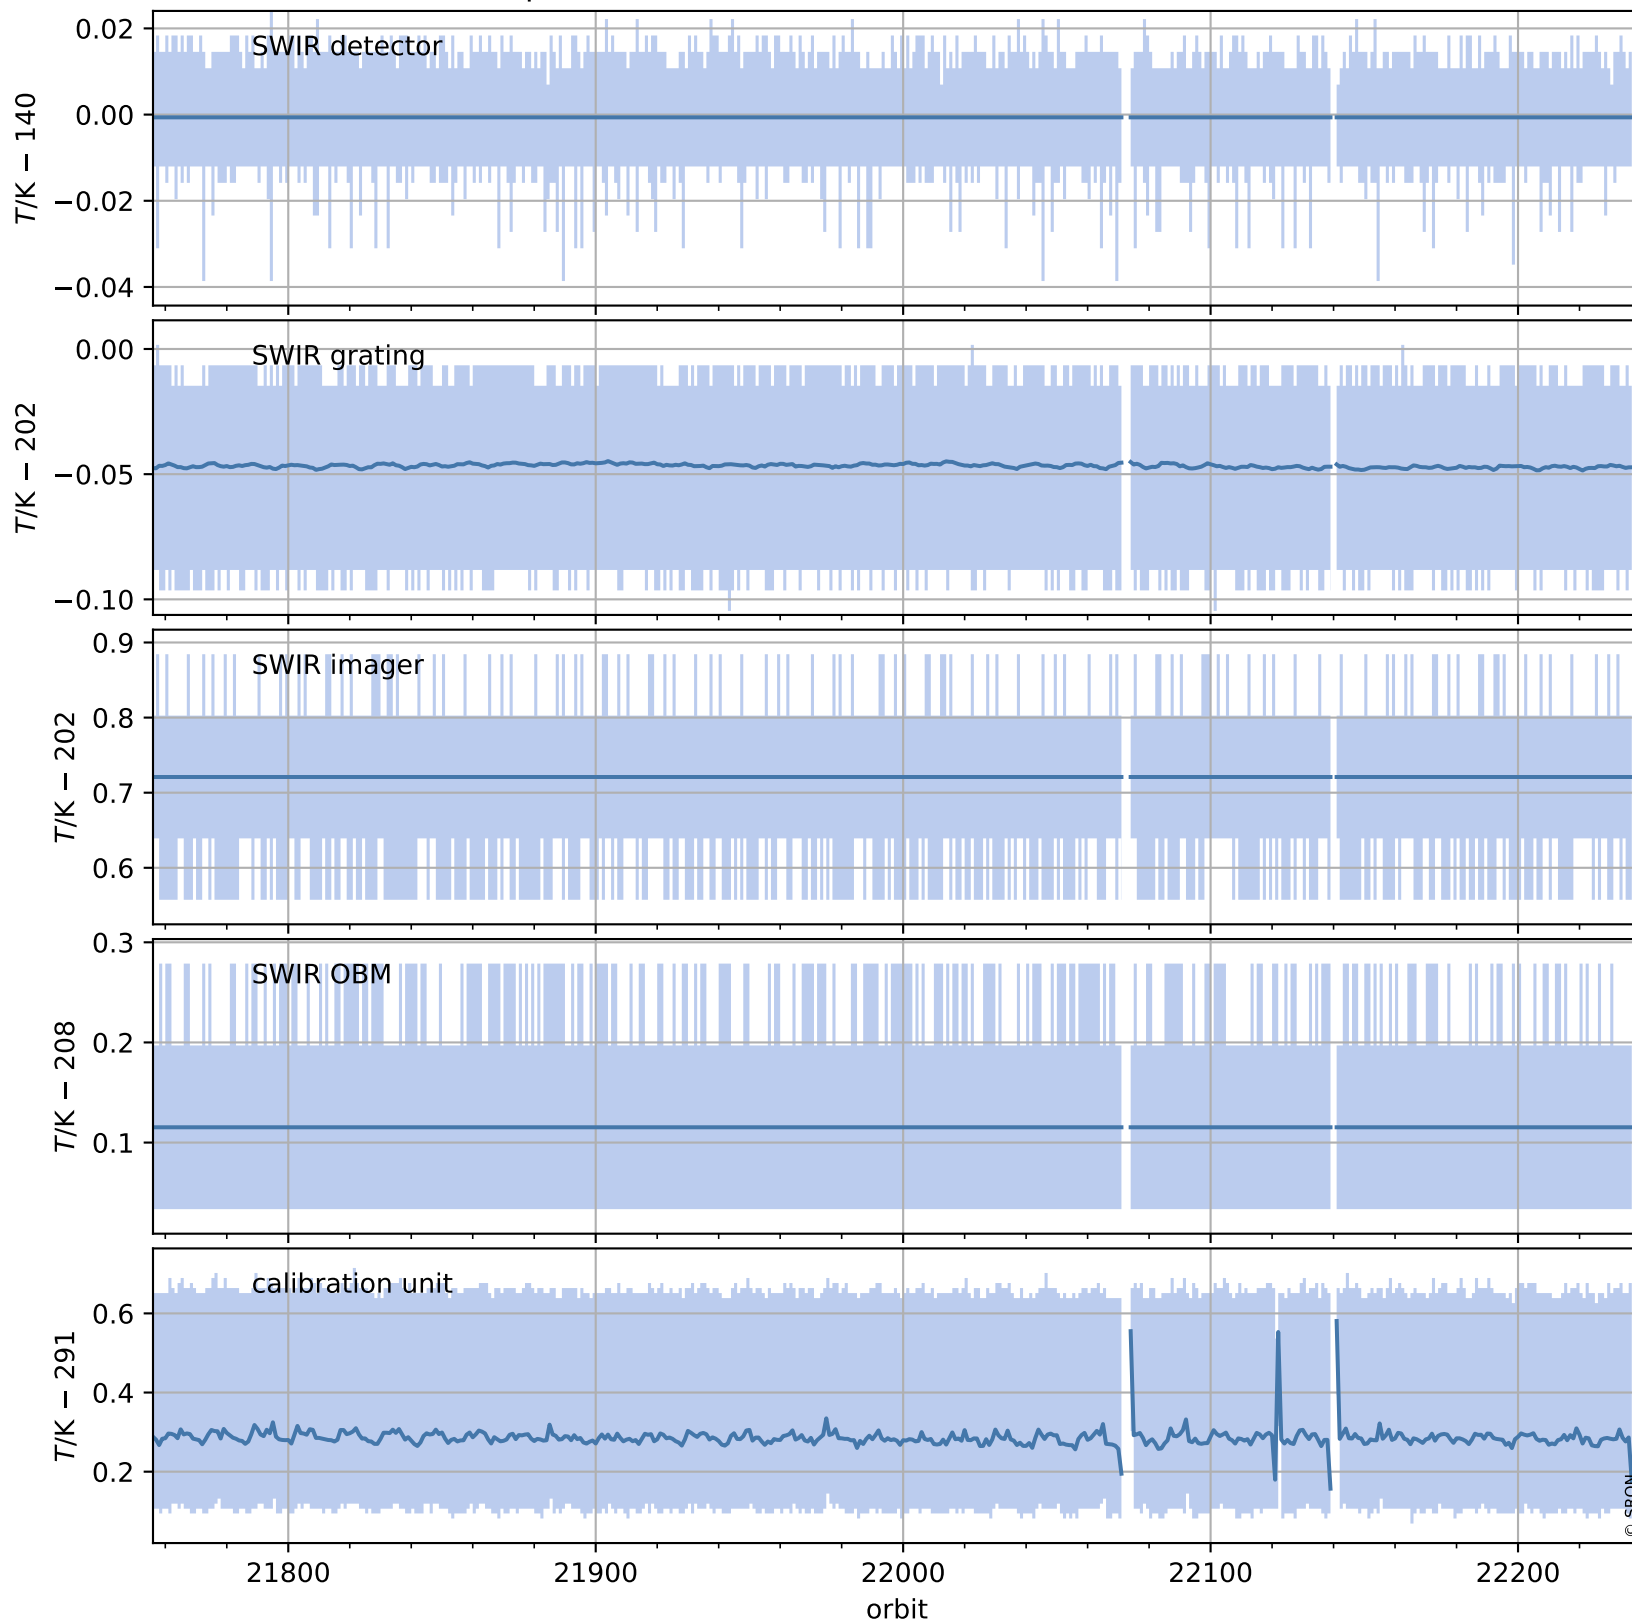

Tropomi SWIR housekeeping data

orbits : [22227, 22240]
coverage : 2022-01-27 / 2022-01-28
created : 2023-08-21T09:22:47

Temperature of sensors relevant for SWIR (one day)

Tropomi SWIR housekeeping data

orbits : [21756, 22240]
coverage : 2021-12-24 / 2022-01-28
created : 2023-08-21T09:22:48

Temperature of sensors relevant for SWIR (last month)

Tropomi SWIR housekeeping data

orbits : [22227, 22240]
coverage : 2022-01-27 / 2022-01-28
created : 2023-08-21T09:22:48

Current and duty cycle of 3 heaters relevant for SWIR (one day)

Tropomi SWIR housekeeping data

orbits : [21756, 22240]
coverage : 2021-12-24 / 2022-01-28
created : 2023-08-21T09:22:48

Current and duty cycle of 3 heaters relevant for SWIR (last month)

Tropomi SWIR housekeeping data

orbits : [22227, 22240]
coverage : 2022-01-27 / 2022-01-28
created : 2023-08-21T09:22:49

Temperature of sensors at the SWIR front-end electronics (one day)

Tropomi SWIR housekeeping data

orbits : [21756, 22240]
coverage : 2021-12-24 / 2022-01-28
created : 2023-08-21T09:22:49