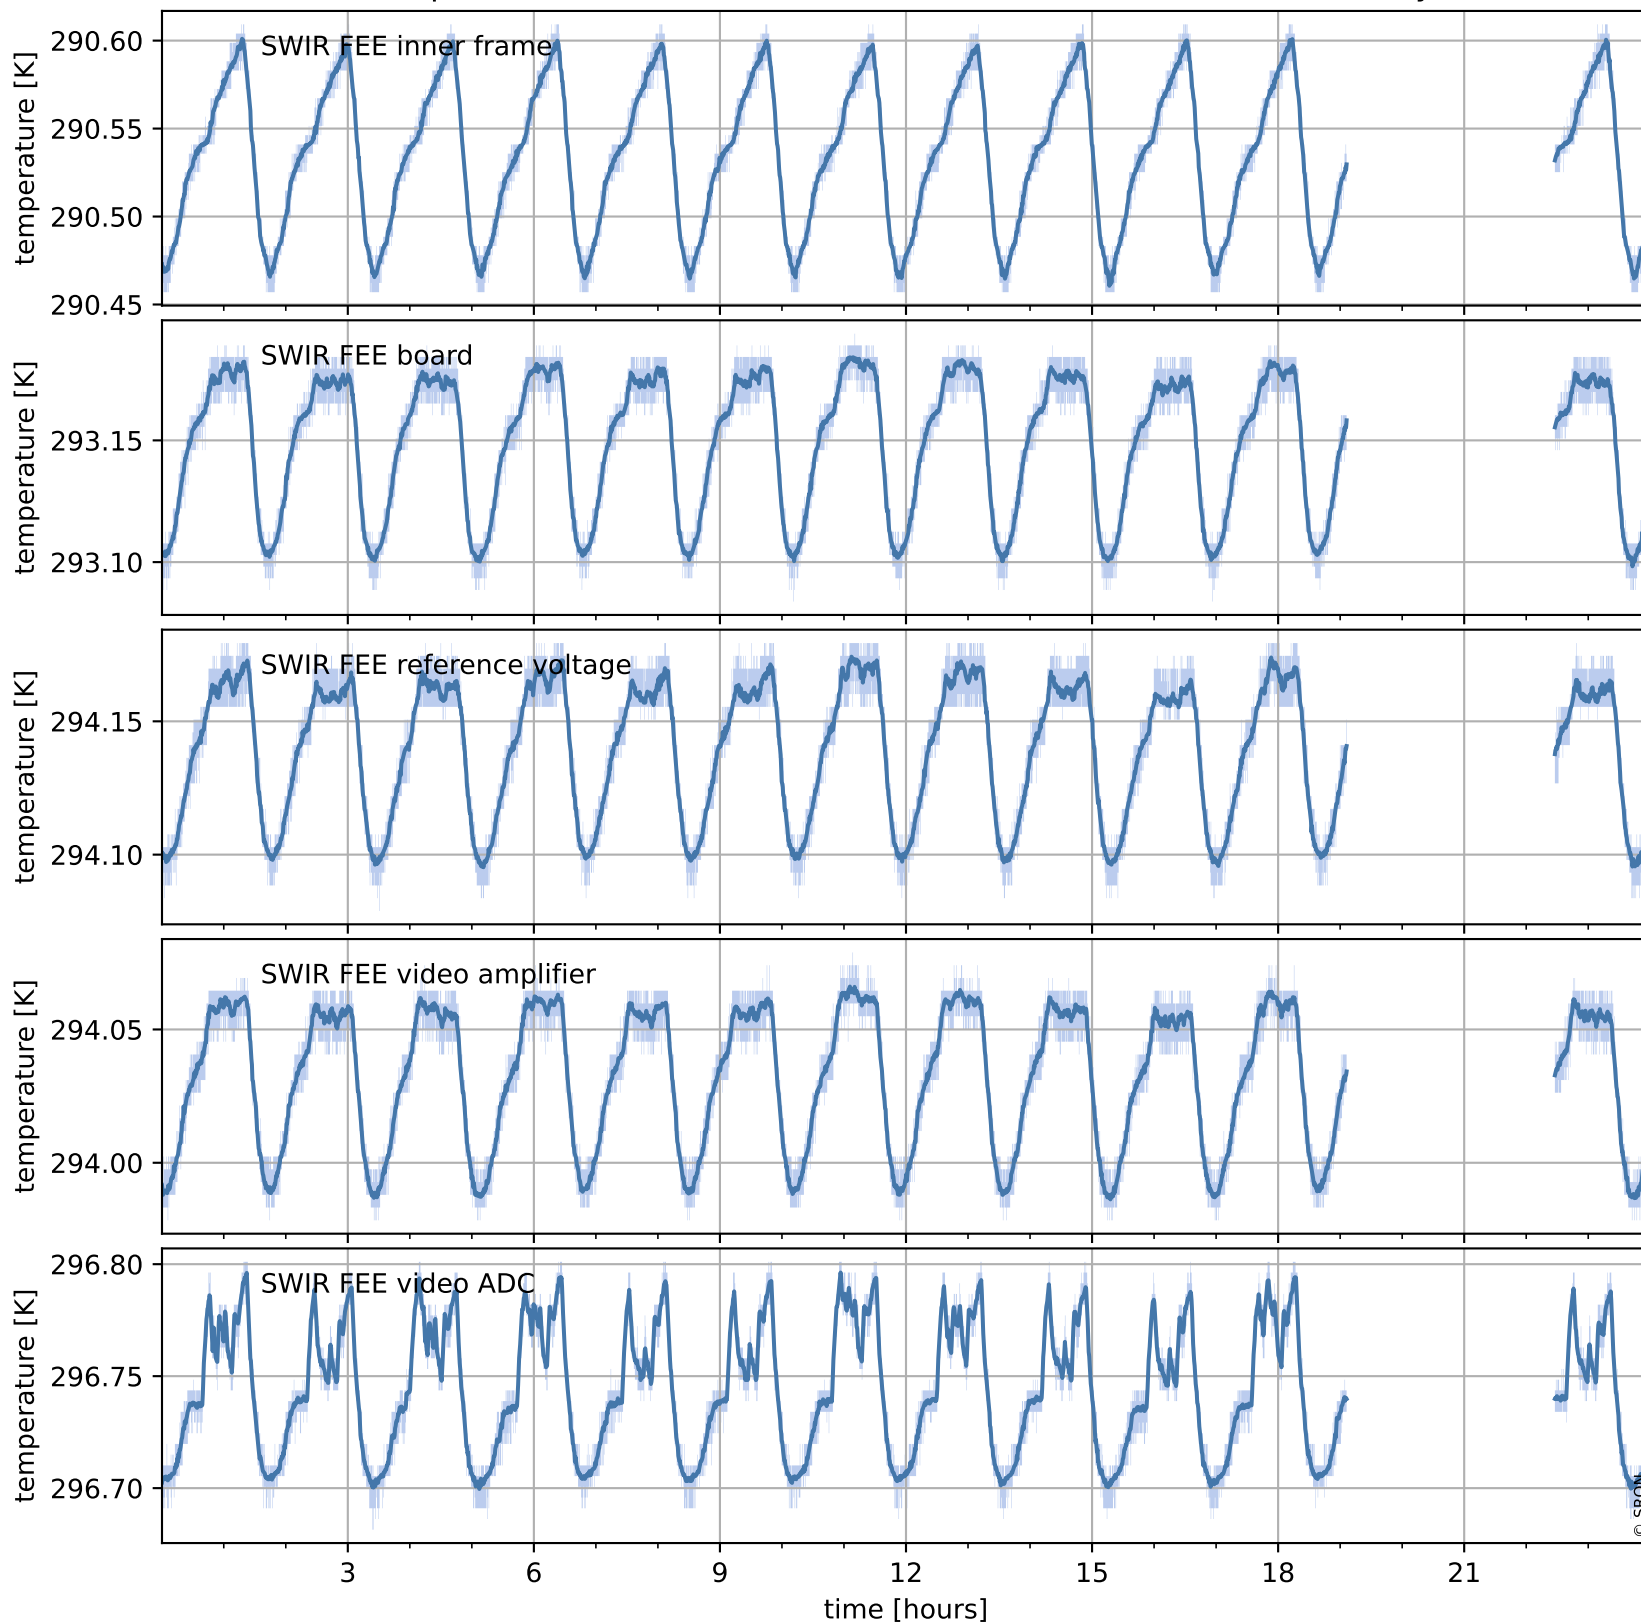

Tropomi SWIR housekeeping data

orbits : [22227, 22240]
coverage : 2022-01-27 / 2022-01-28
created : 2023-08-21T09:22:47

Temperature of sensors relevant for SWIR (one day)

Tropomi SWIR housekeeping data

orbits : [21756, 22240]
coverage : 2021-12-24 / 2022-01-28
created : 2023-08-21T09:22:48

Temperature of sensors relevant for SWIR (last month)

Tropomi SWIR housekeeping data

orbits : [22227, 22240]
coverage : 2022-01-27 / 2022-01-28
created : 2023-08-21T09:22:48

Current and duty cycle of 3 heaters relevant for SWIR (one day)

Tropomi SWIR housekeeping data

orbits : [21756, 22240]
coverage : 2021-12-24 / 2022-01-28
created : 2023-08-21T09:22:48

Current and duty cycle of 3 heaters relevant for SWIR (last month)

Tropomi SWIR housekeeping data

orbits : [22227, 22240]
coverage : 2022-01-27 / 2022-01-28
created : 2023-08-21T09:22:49

Temperature of sensors at the SWIR front-end electronics (one day)

Tropomi SWIR housekeeping data

orbits : [21756, 22240]
coverage : 2021-12-24 / 2022-01-28
created : 2023-08-21T09:22:49