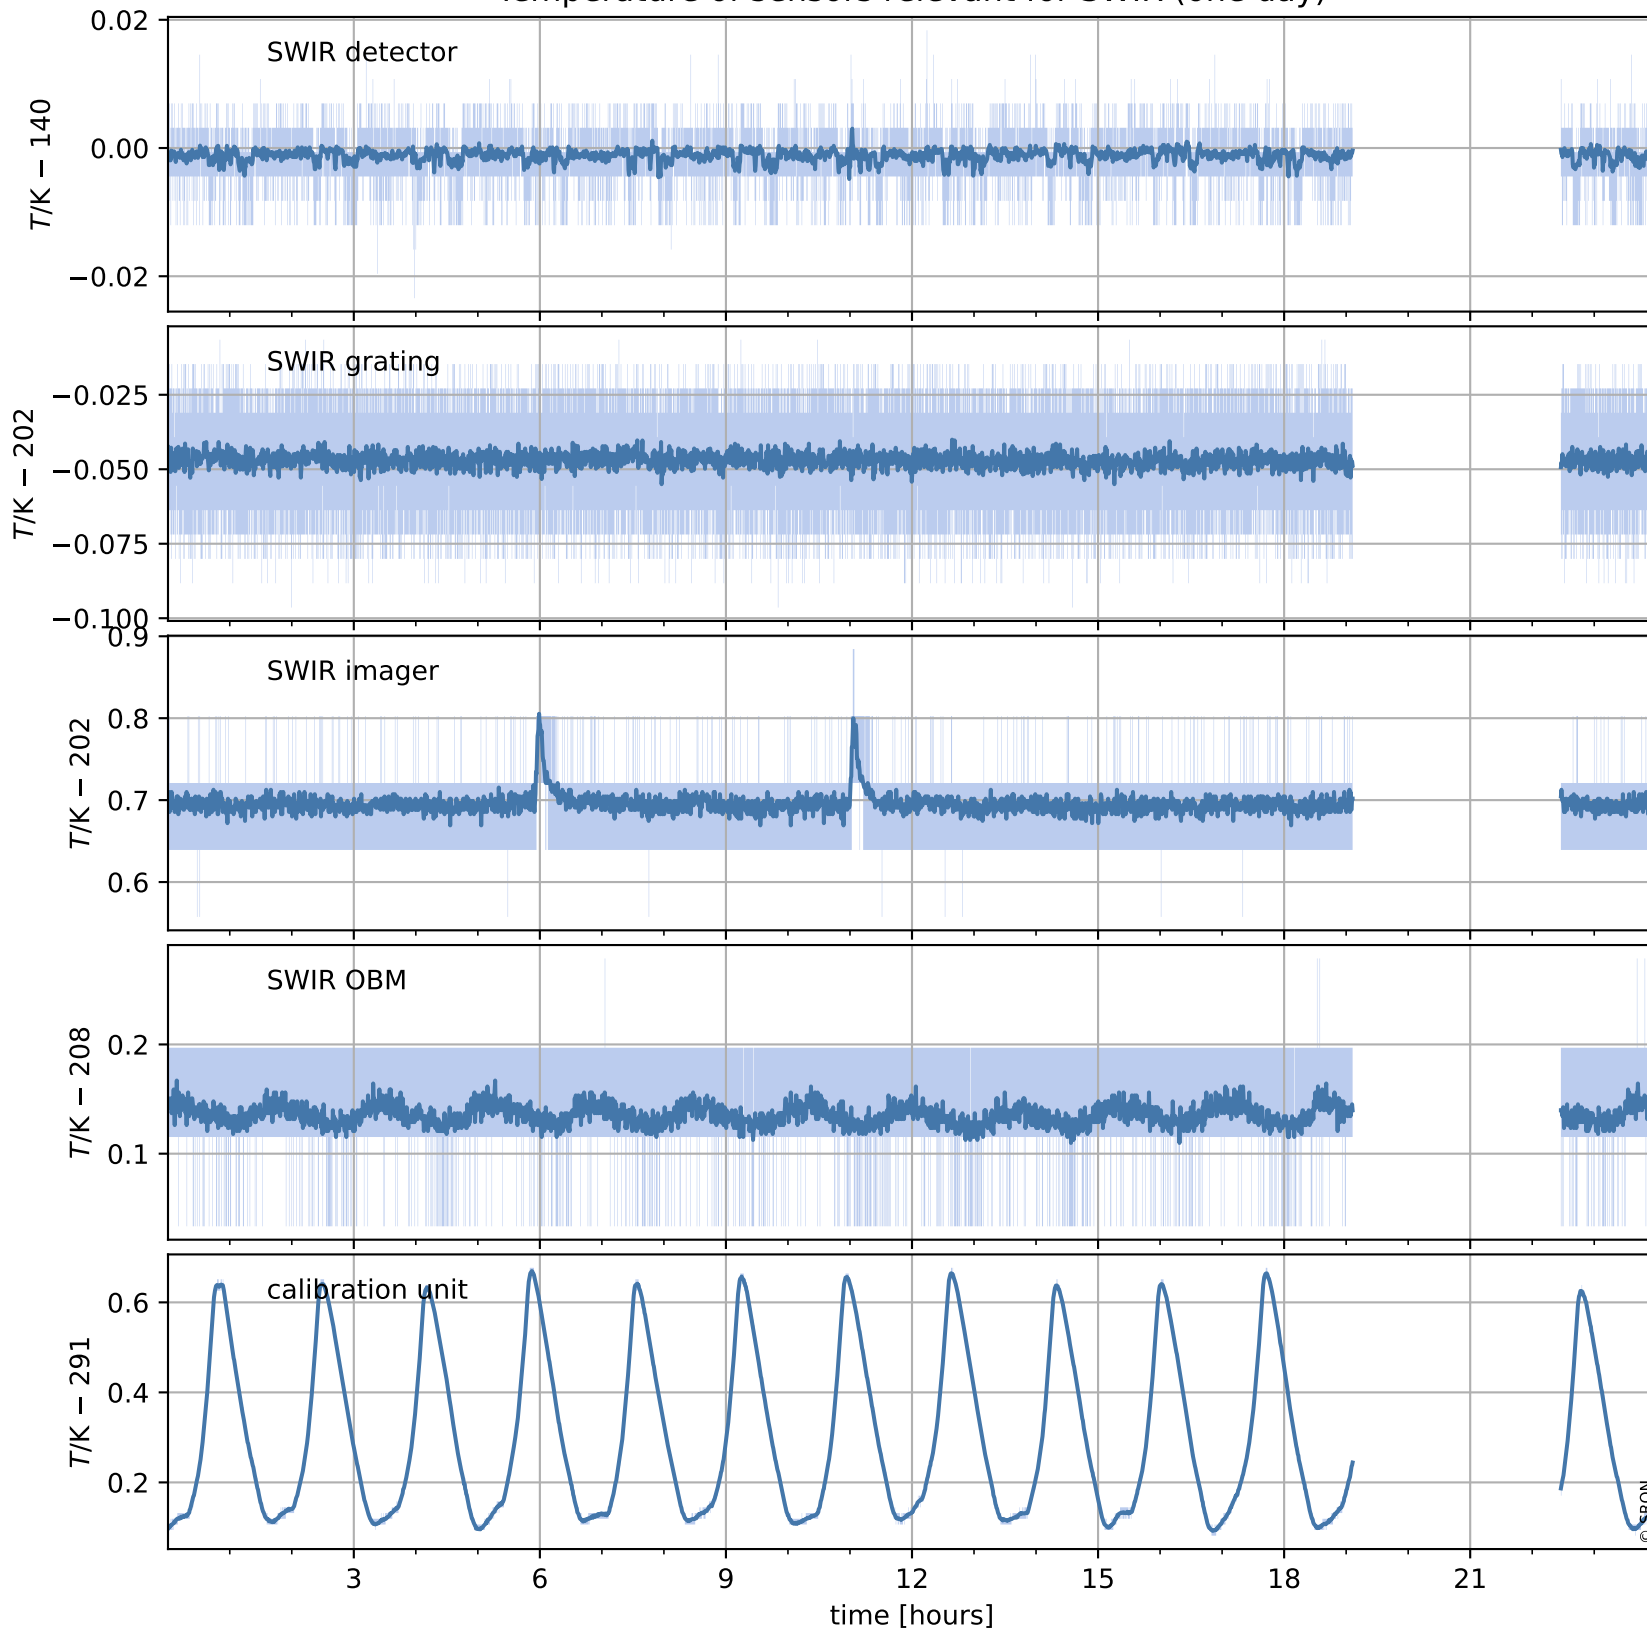

Tropomi SWIR housekeeping data

orbits : [22227, 22240]
coverage : 2022-01-27 / 2022-01-28
created : 2023-08-21T09:22:47

Temperature of sensors relevant for SWIR (one day)

Tropomi SWIR housekeeping data

orbits : [21756, 22240]
coverage : 2021-12-24 / 2022-01-28
created : 2023-08-21T09:22:48

Temperature of sensors relevant for SWIR (last month)

Tropomi SWIR housekeeping data

orbits : [22227, 22240]
coverage : 2022-01-27 / 2022-01-28
created : 2023-08-21T09:22:48

Current and duty cycle of 3 heaters relevant for SWIR (one day)

Tropomi SWIR housekeeping data

orbits : [21756, 22240]
coverage : 2021-12-24 / 2022-01-28
created : 2023-08-21T09:22:48

Current and duty cycle of 3 heaters relevant for SWIR (last month)

Tropomi SWIR housekeeping data

orbits : [22227, 22240]
coverage : 2022-01-27 / 2022-01-28
created : 2023-08-21T09:22:49

Temperature of sensors at the SWIR front-end electronics (one day)

Tropomi SWIR housekeeping data

orbits : [21756, 22240]
coverage : 2021-12-24 / 2022-01-28
created : 2023-08-21T09:22:49