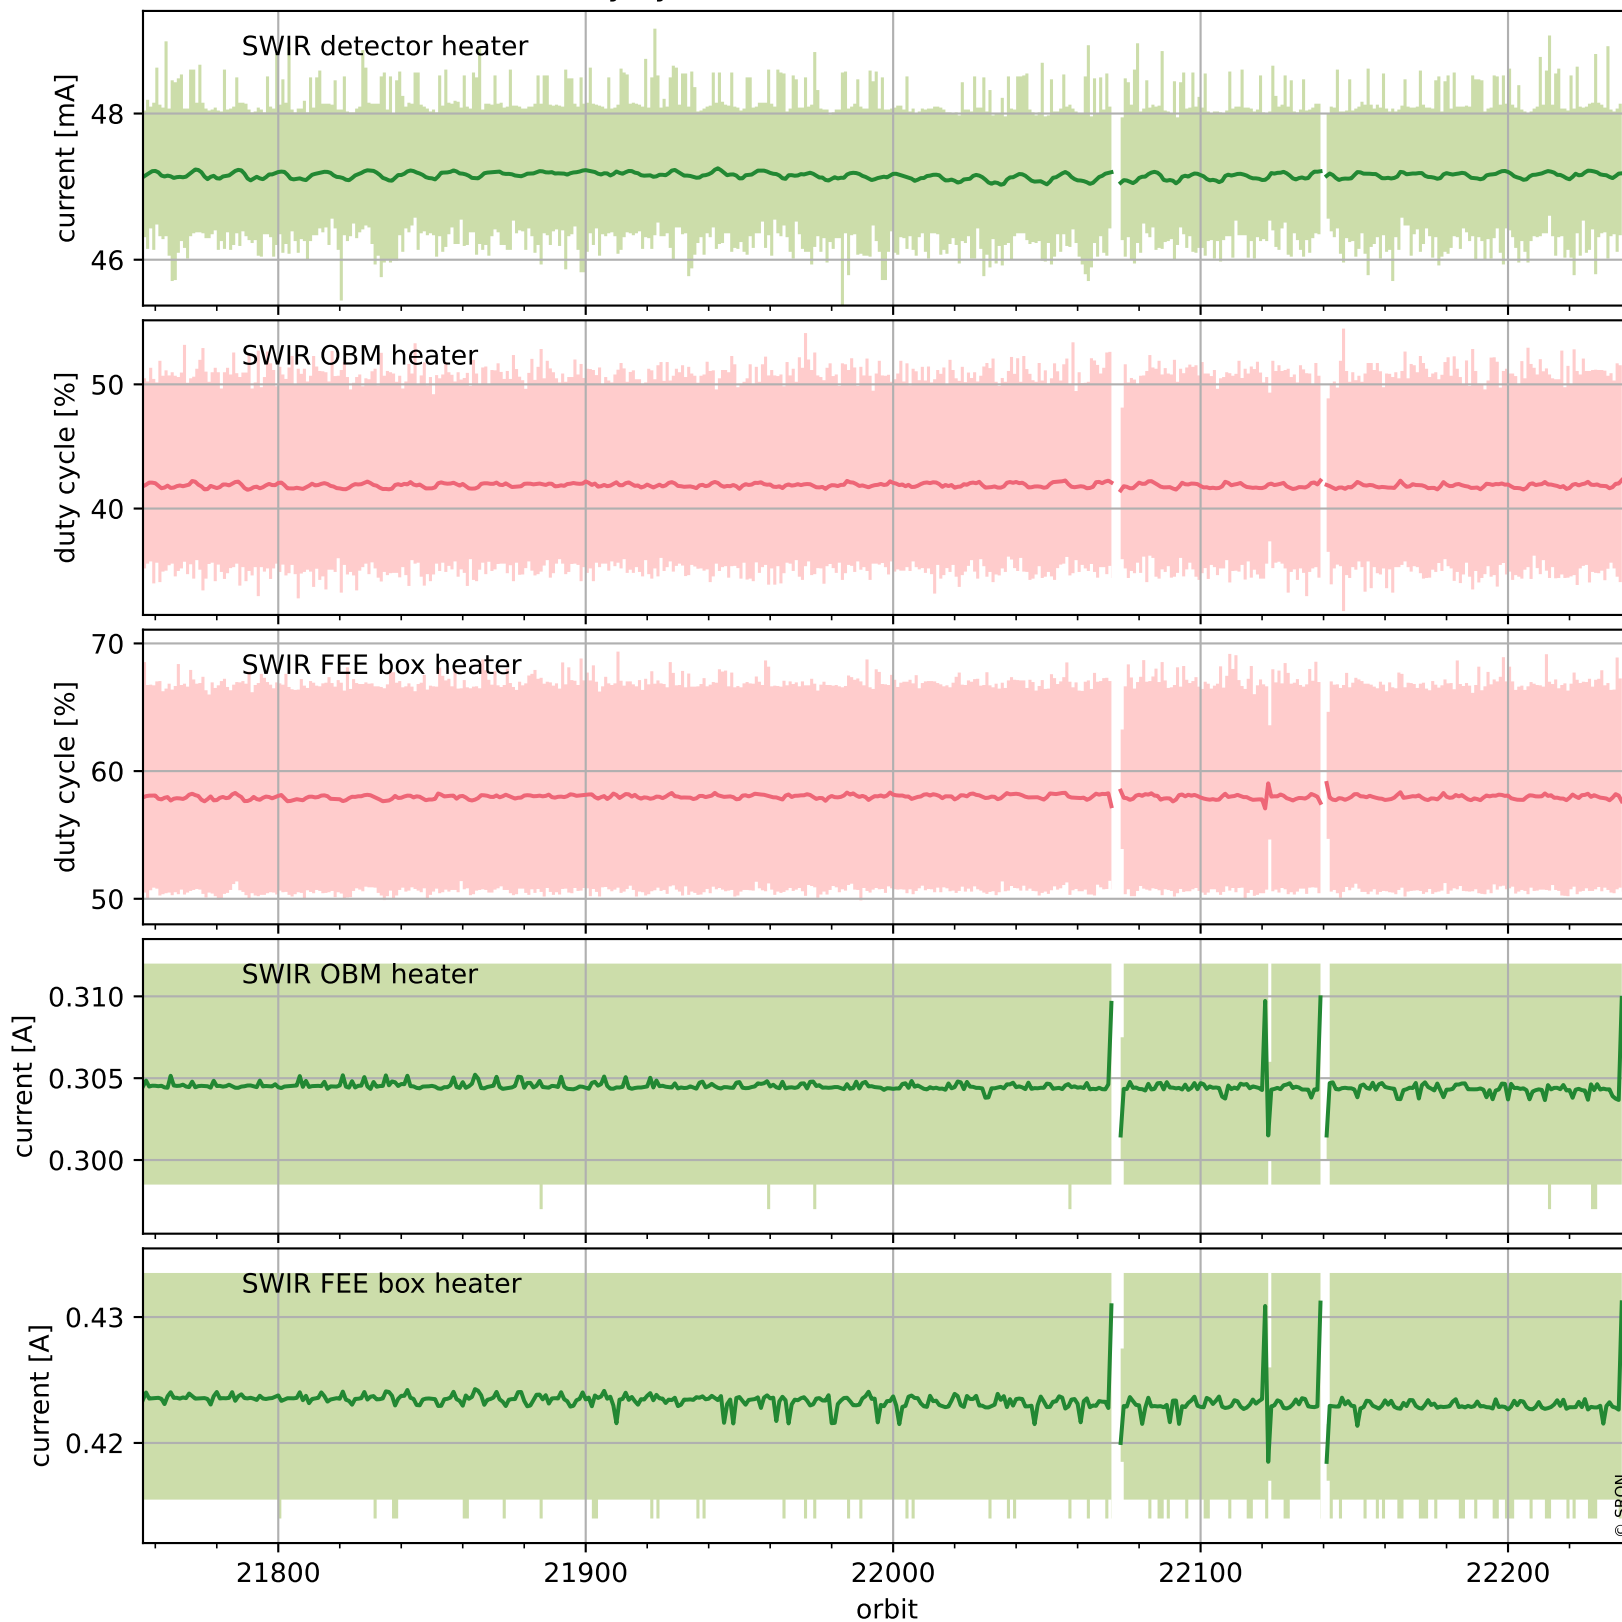

Tropomi SWIR housekeeping data

orbits : [22227, 22240]
coverage : 2022-01-27 / 2022-01-28
created : 2023-08-21T09:22:47

Temperature of sensors relevant for SWIR (one day)

Tropomi SWIR housekeeping data

orbits : [21756, 22240]
coverage : 2021-12-24 / 2022-01-28
created : 2023-08-21T09:22:48

Temperature of sensors relevant for SWIR (last month)

Tropomi SWIR housekeeping data

orbits : [22227, 22240]
coverage : 2022-01-27 / 2022-01-28
created : 2023-08-21T09:22:48

Current and duty cycle of 3 heaters relevant for SWIR (one day)

Tropomi SWIR housekeeping data

orbits : [21756, 22240]
coverage : 2021-12-24 / 2022-01-28
created : 2023-08-21T09:22:48

Current and duty cycle of 3 heaters relevant for SWIR (last month)

Tropomi SWIR housekeeping data

orbits : [22227, 22240]
coverage : 2022-01-27 / 2022-01-28
created : 2023-08-21T09:22:49

Temperature of sensors at the SWIR front-end electronics (one day)

Tropomi SWIR housekeeping data

orbits : [21756, 22240]
coverage : 2021-12-24 / 2022-01-28
created : 2023-08-21T09:22:49