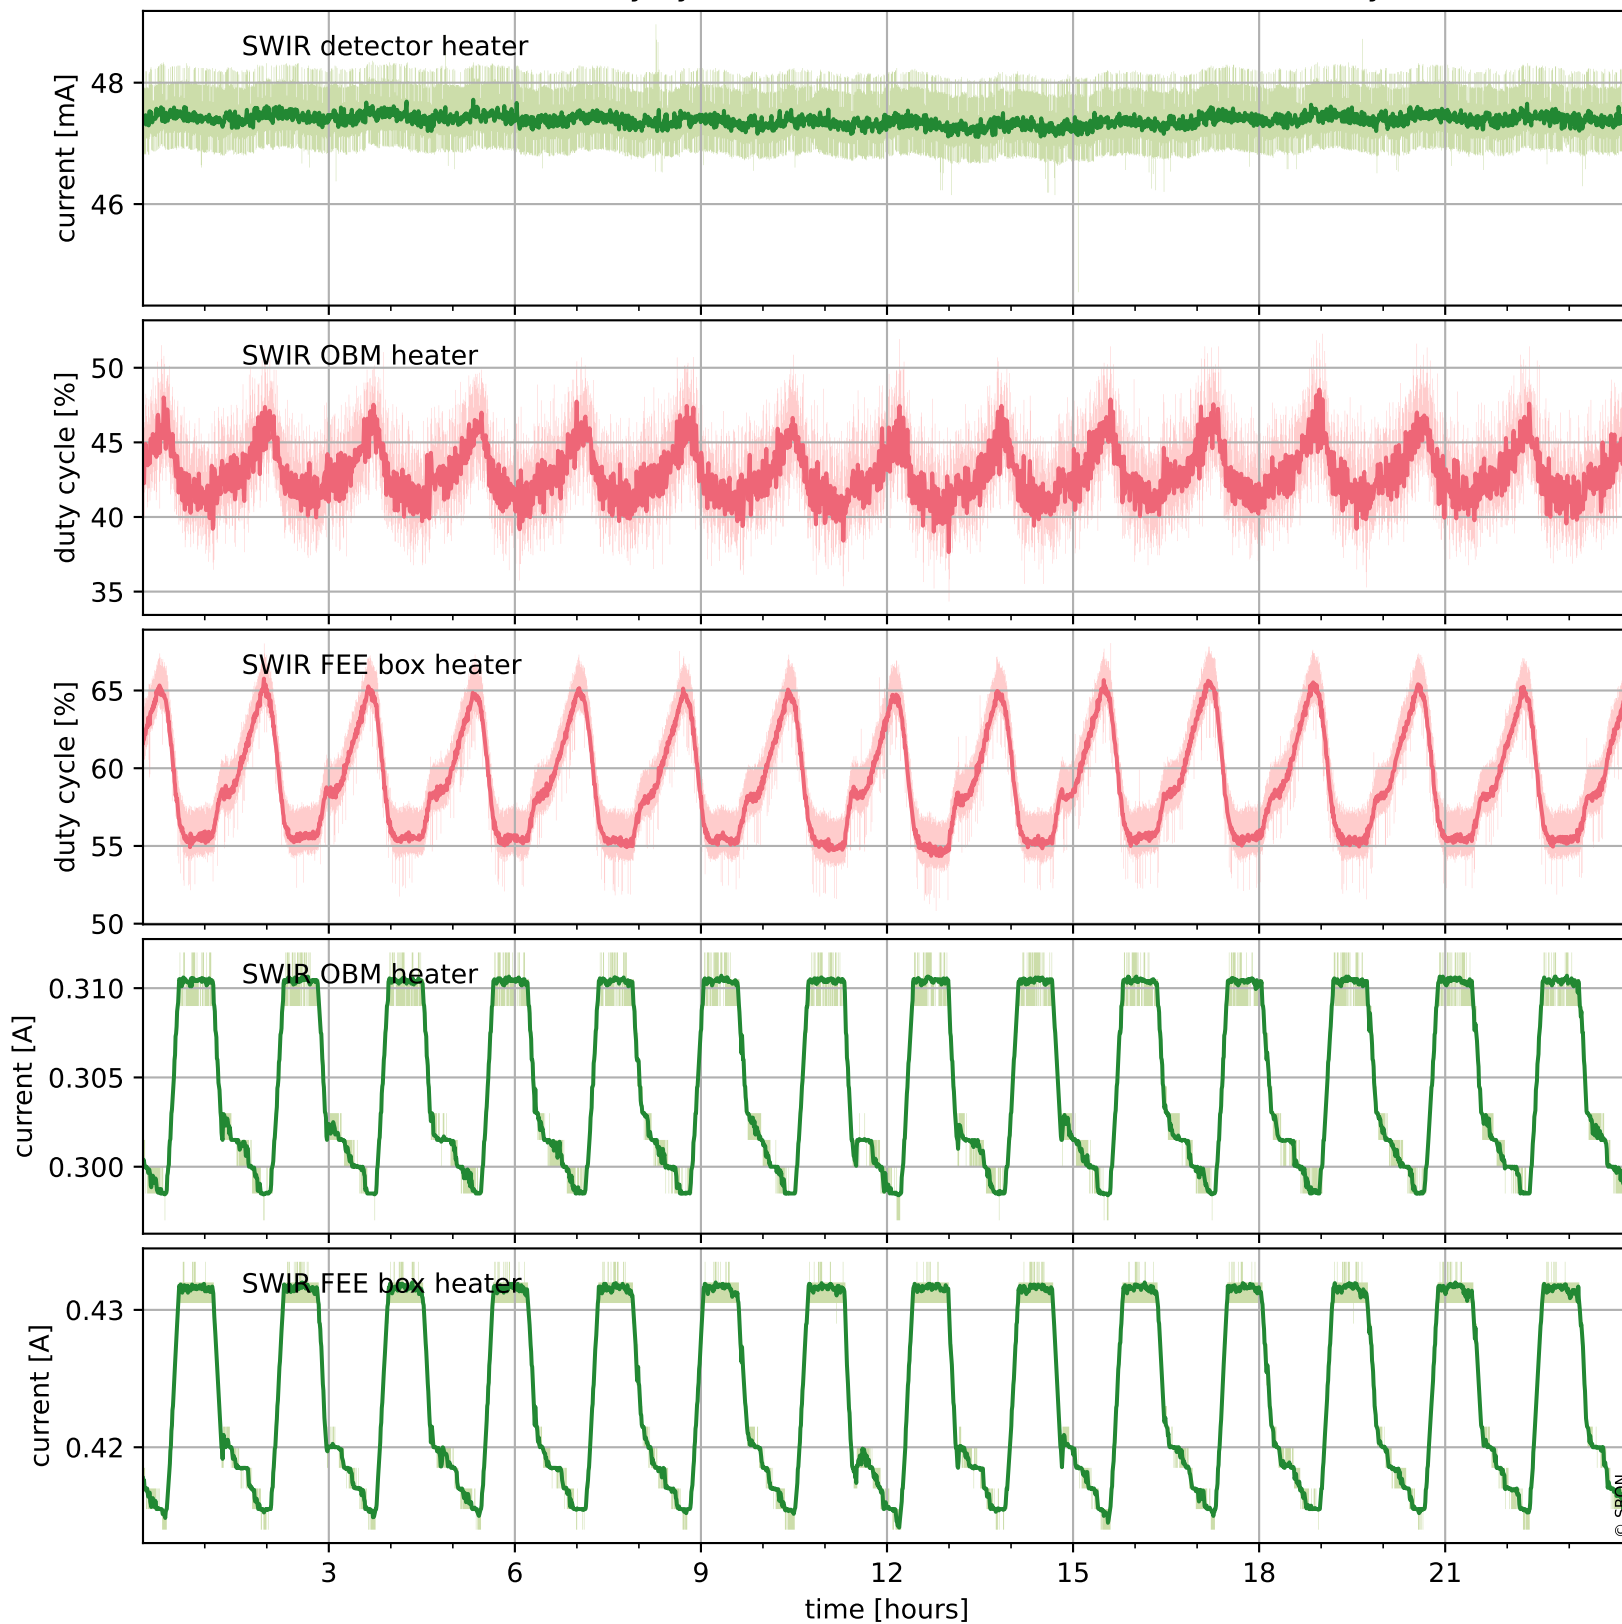

Tropomi SWIR housekeeping data

orbits : [25306, 25319]
coverage : 2022-09-01 / 2022-09-02
created : 2023-08-21T09:31:12

Temperature of sensors relevant for SWIR (one day)

Tropomi SWIR housekeeping data

orbits : [24835, 25319]
coverage : 2022-07-29 / 2022-09-02
created : 2023-08-21T09:31:13

Temperature of sensors relevant for SWIR (last month)

Tropomi SWIR housekeeping data

orbits : [25306, 25319]
coverage : 2022-09-01 / 2022-09-02
created : 2023-08-21T09:31:13

Current and duty cycle of 3 heaters relevant for SWIR (one day)

Tropomi SWIR housekeeping data

orbits : [24835, 25319]
coverage : 2022-07-29 / 2022-09-02
created : 2023-08-21T09:31:13

Current and duty cycle of 3 heaters relevant for SWIR (last month)

Tropomi SWIR housekeeping data

orbits : [25306, 25319]
coverage : 2022-09-01 / 2022-09-02
created : 2023-08-21T09:31:14

Temperature of sensors at the SWIR front-end electronics (one day)

Tropomi SWIR housekeeping data

orbits : [24835, 25319]
coverage : 2022-07-29 / 2022-09-02
created : 2023-08-21T09:31:14