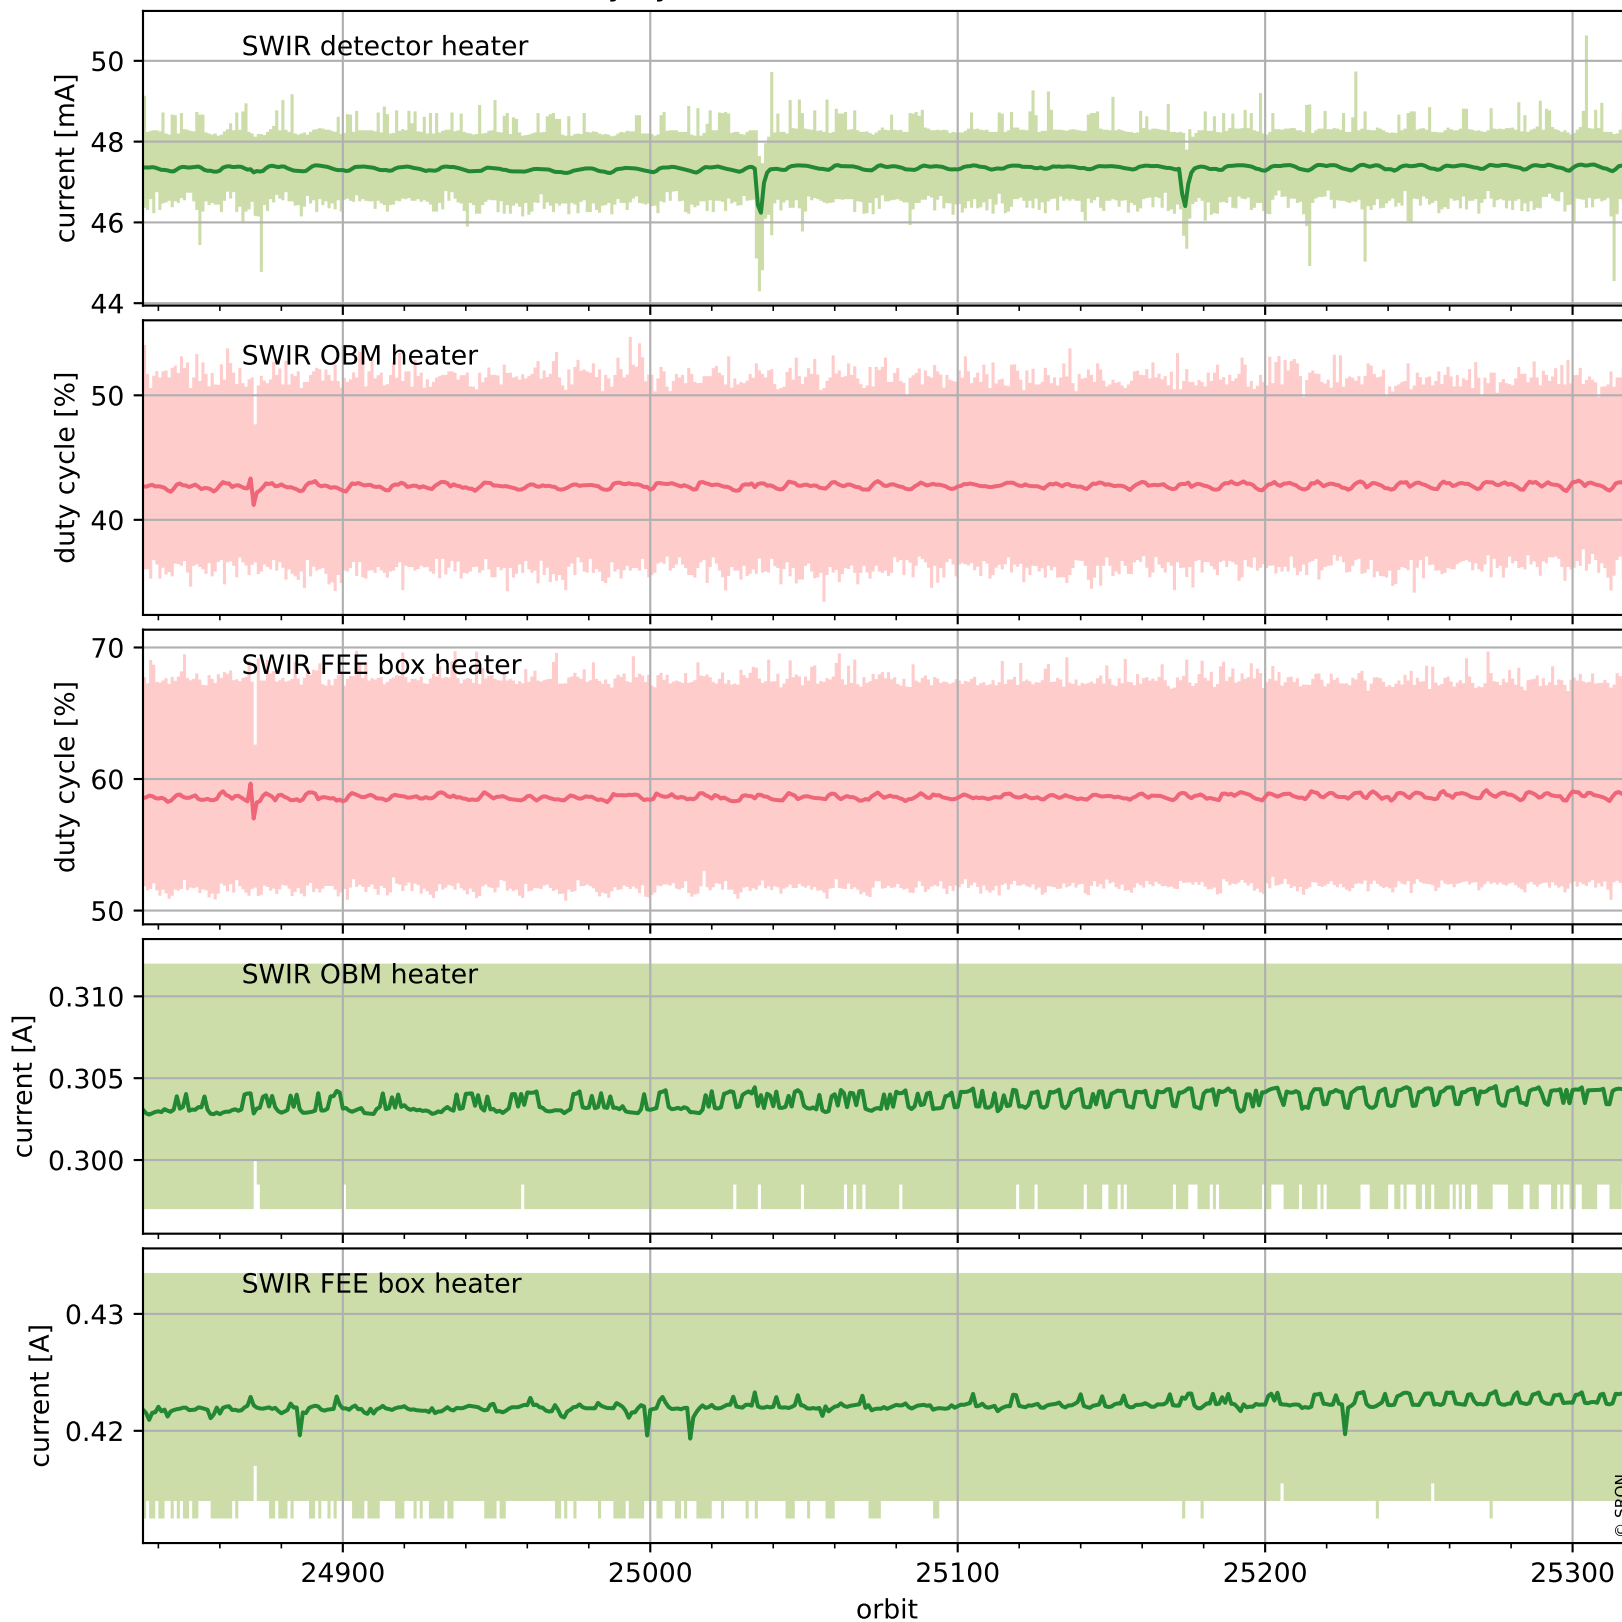

Tropomi SWIR housekeeping data

orbits : [25306, 25319]
coverage : 2022-09-01 / 2022-09-02
created : 2023-08-21T09:31:12

Temperature of sensors relevant for SWIR (one day)

Tropomi SWIR housekeeping data

orbits : [24835, 25319]
coverage : 2022-07-29 / 2022-09-02
created : 2023-08-21T09:31:13

Temperature of sensors relevant for SWIR (last month)

Tropomi SWIR housekeeping data

orbits : [25306, 25319]
coverage : 2022-09-01 / 2022-09-02
created : 2023-08-21T09:31:13

Current and duty cycle of 3 heaters relevant for SWIR (one day)

Tropomi SWIR housekeeping data

orbits : [24835, 25319]
coverage : 2022-07-29 / 2022-09-02
created : 2023-08-21T09:31:13

Current and duty cycle of 3 heaters relevant for SWIR (last month)

Tropomi SWIR housekeeping data

orbits : [25306, 25319]
coverage : 2022-09-01 / 2022-09-02
created : 2023-08-21T09:31:14

Temperature of sensors at the SWIR front-end electronics (one day)

Tropomi SWIR housekeeping data

orbits : [24835, 25319]
coverage : 2022-07-29 / 2022-09-02
created : 2023-08-21T09:31:14