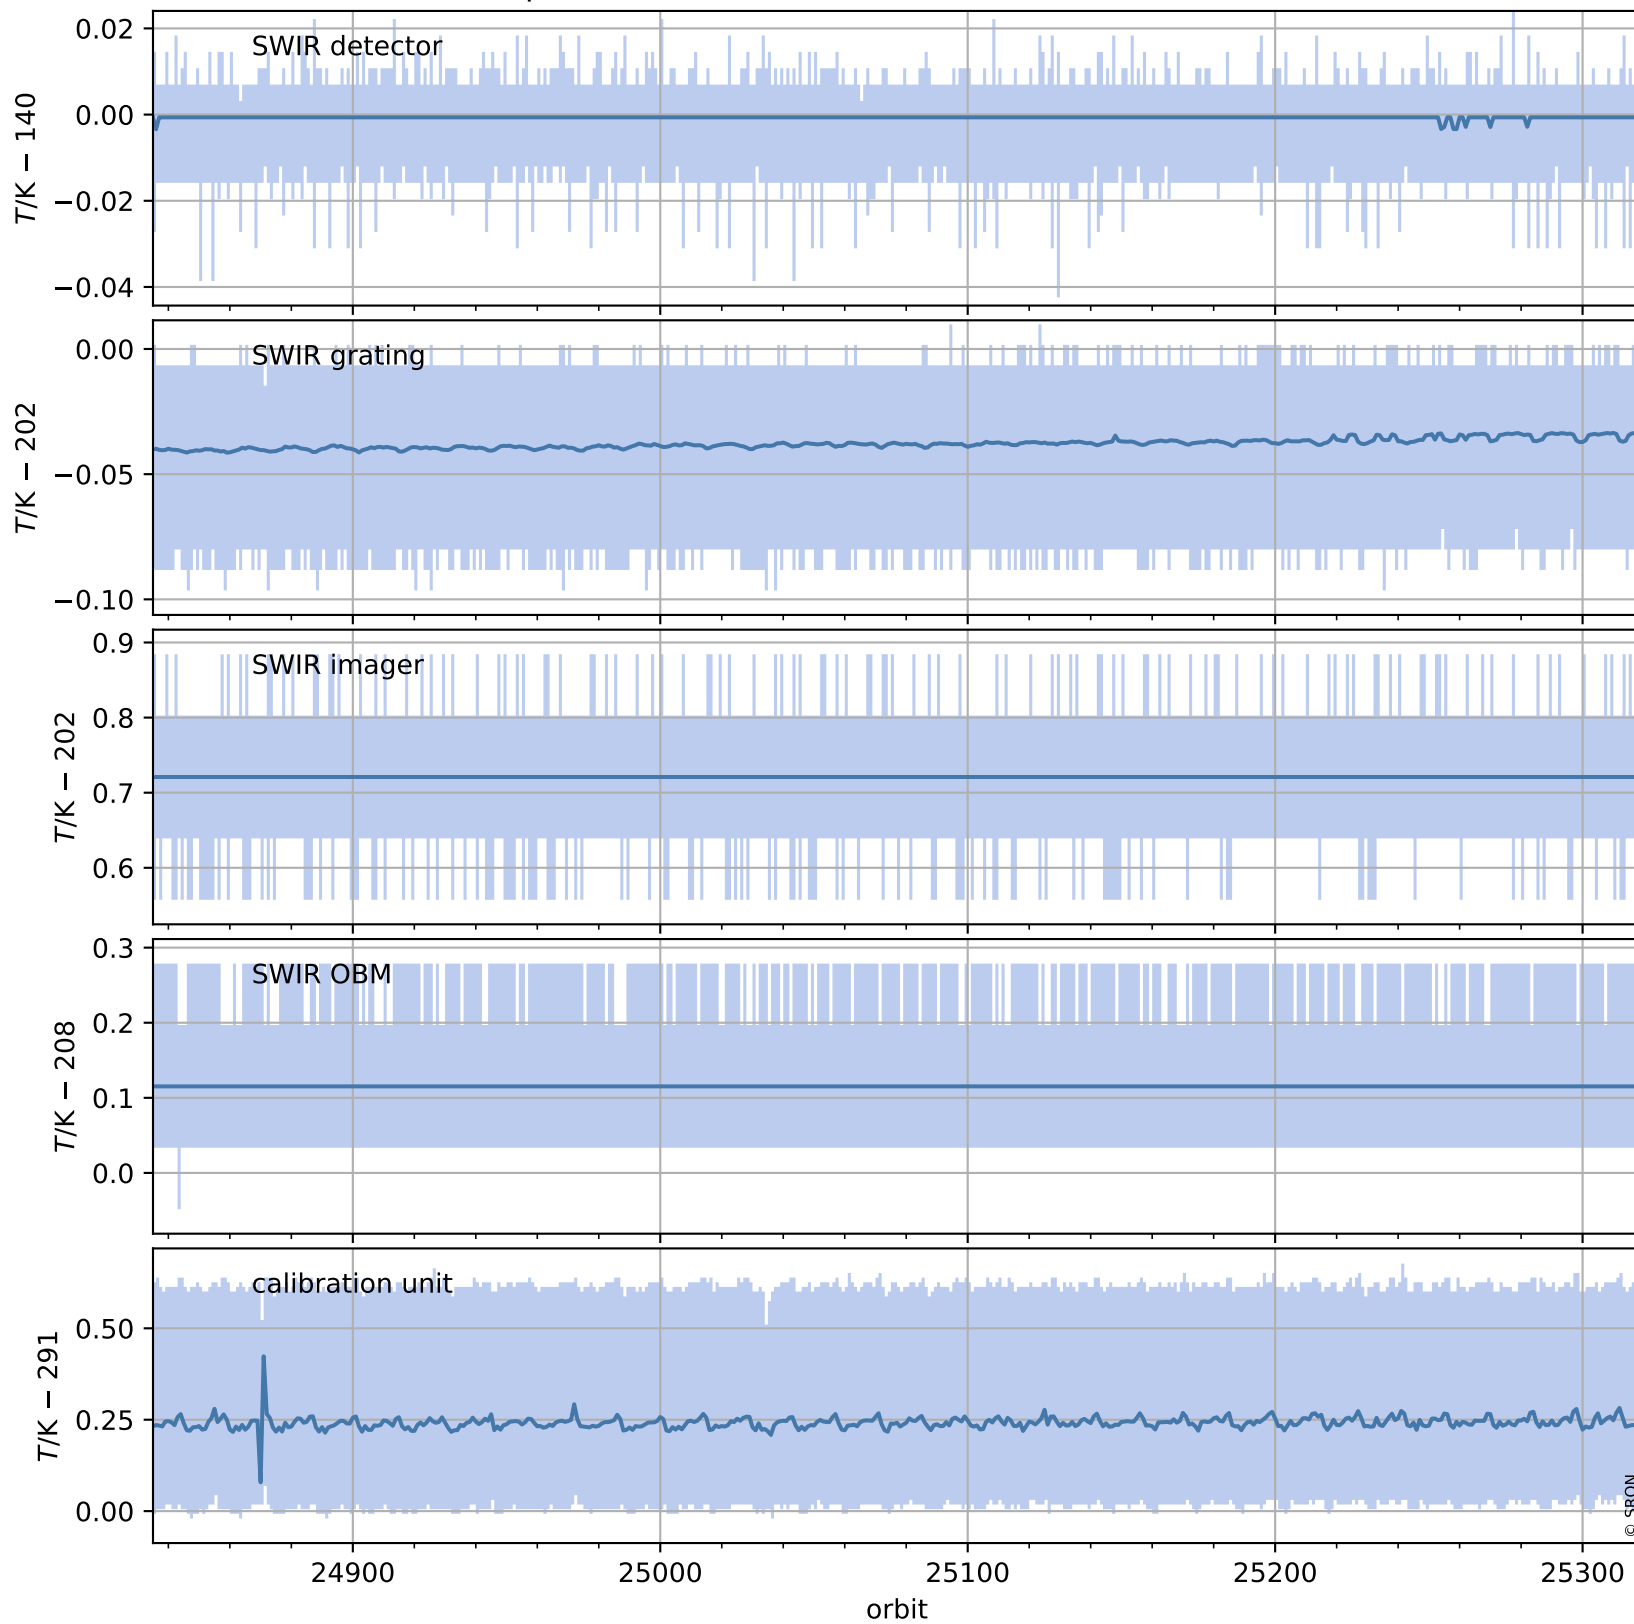

Tropomi SWIR housekeeping data

orbits : [25306, 25319]
coverage : 2022-09-01 / 2022-09-02
created : 2023-08-21T09:31:12

Temperature of sensors relevant for SWIR (one day)

Tropomi SWIR housekeeping data

orbits : [24835, 25319]
coverage : 2022-07-29 / 2022-09-02
created : 2023-08-21T09:31:13

Temperature of sensors relevant for SWIR (last month)

Tropomi SWIR housekeeping data

orbits : [25306, 25319]
coverage : 2022-09-01 / 2022-09-02
created : 2023-08-21T09:31:13

Current and duty cycle of 3 heaters relevant for SWIR (one day)

Tropomi SWIR housekeeping data

orbits : [24835, 25319]
coverage : 2022-07-29 / 2022-09-02
created : 2023-08-21T09:31:13

Current and duty cycle of 3 heaters relevant for SWIR (last month)

Tropomi SWIR housekeeping data

orbits : [25306, 25319]
coverage : 2022-09-01 / 2022-09-02
created : 2023-08-21T09:31:14

Temperature of sensors at the SWIR front-end electronics (one day)

Tropomi SWIR housekeeping data

orbits : [24835, 25319]
coverage : 2022-07-29 / 2022-09-02
created : 2023-08-21T09:31:14