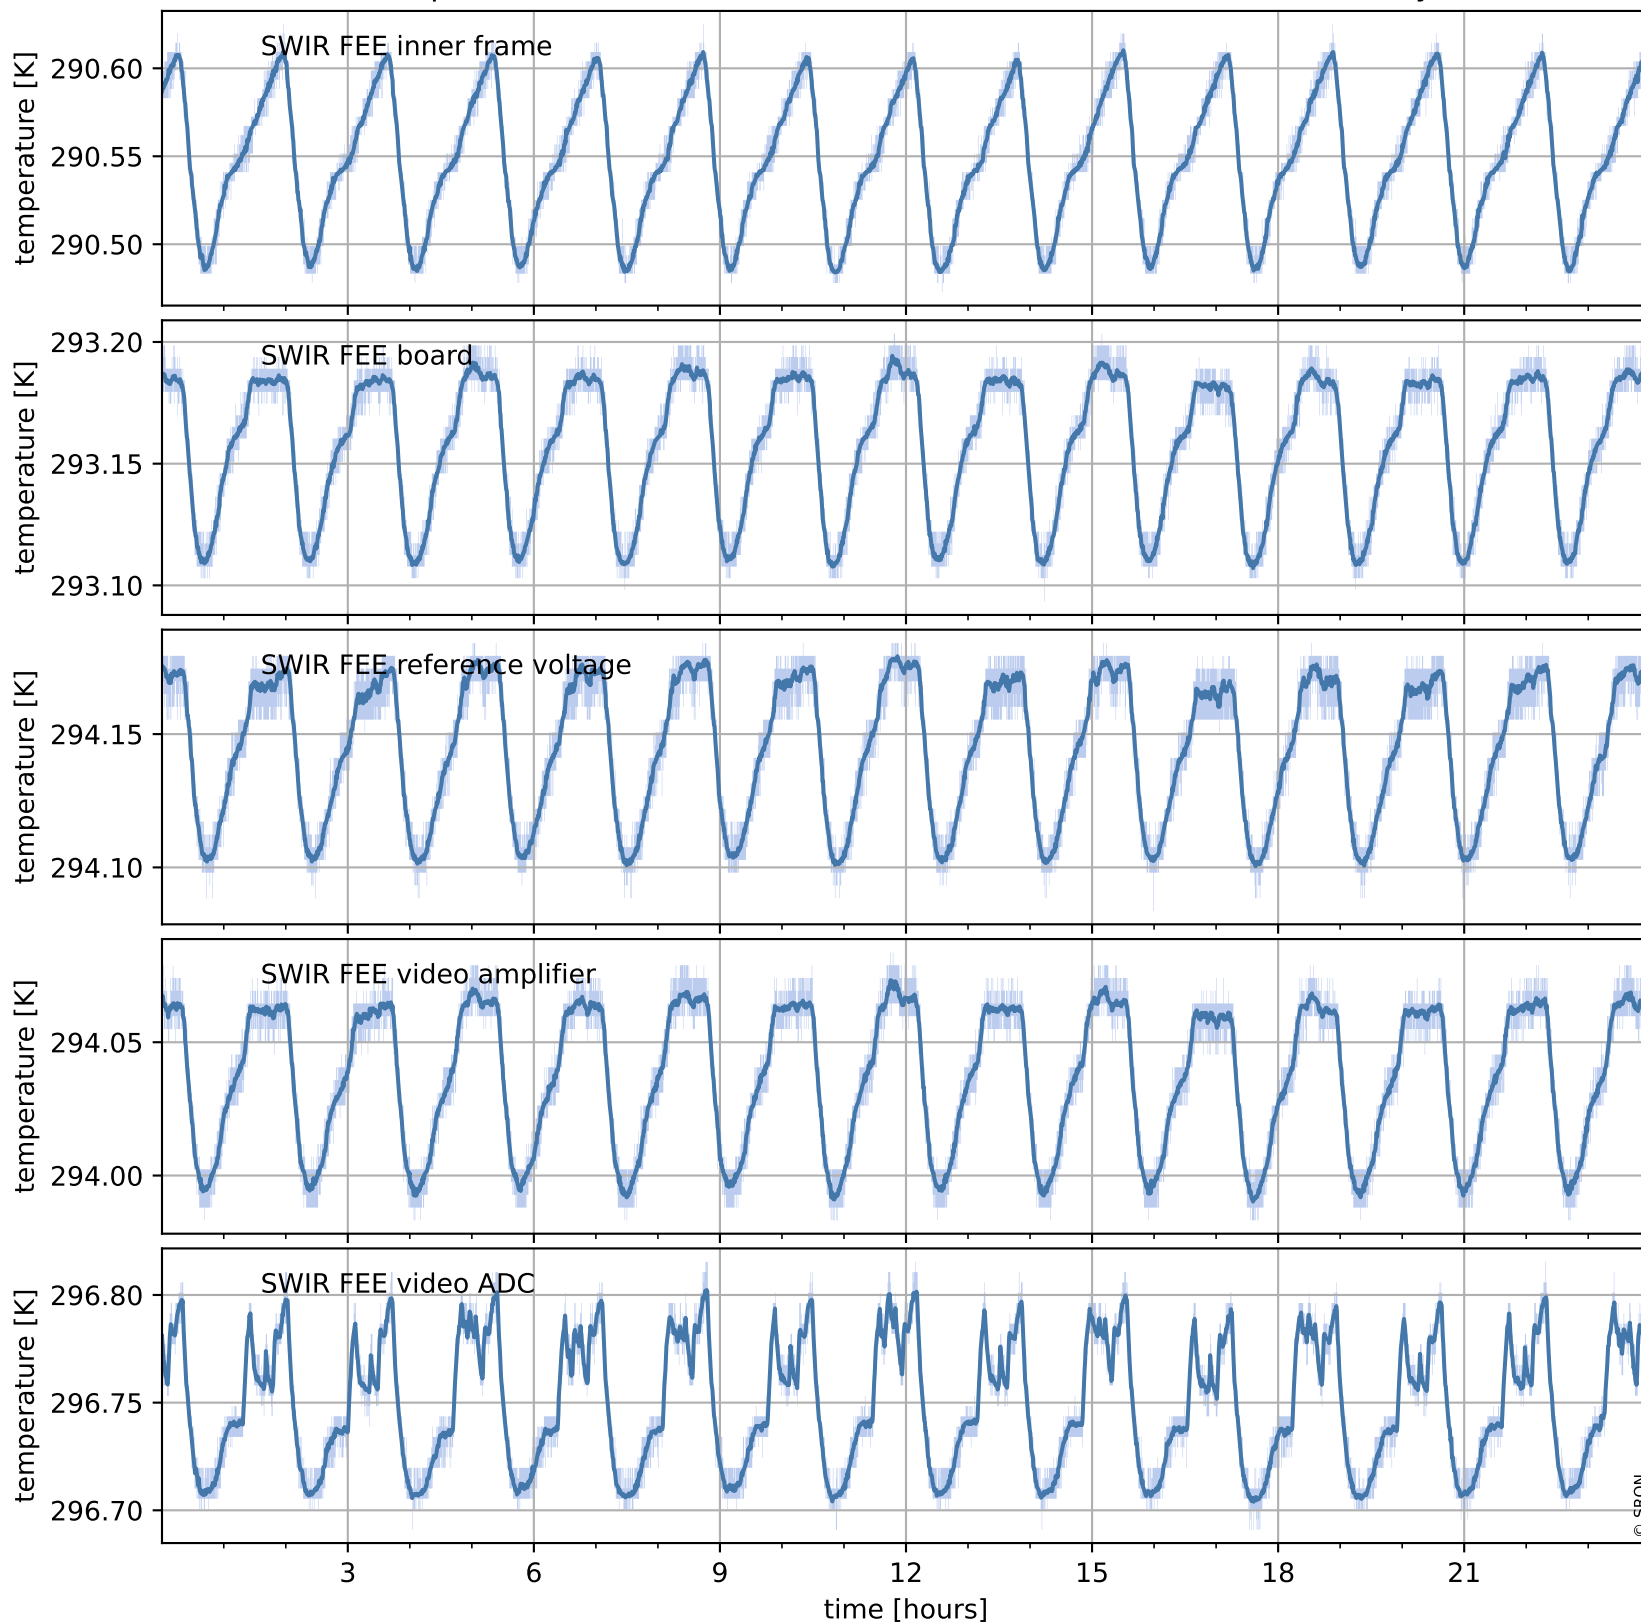

Tropomi SWIR housekeeping data

orbits : [25306, 25319]
coverage : 2022-09-01 / 2022-09-02
created : 2023-08-21T09:31:12

Temperature of sensors relevant for SWIR (one day)

Tropomi SWIR housekeeping data

orbits : [24835, 25319]
coverage : 2022-07-29 / 2022-09-02
created : 2023-08-21T09:31:13

Temperature of sensors relevant for SWIR (last month)

Tropomi SWIR housekeeping data

orbits : [25306, 25319]
coverage : 2022-09-01 / 2022-09-02
created : 2023-08-21T09:31:13

Current and duty cycle of 3 heaters relevant for SWIR (one day)

Tropomi SWIR housekeeping data

orbits : [24835, 25319]
coverage : 2022-07-29 / 2022-09-02
created : 2023-08-21T09:31:13

Current and duty cycle of 3 heaters relevant for SWIR (last month)

Tropomi SWIR housekeeping data

orbits : [25306, 25319]
coverage : 2022-09-01 / 2022-09-02
created : 2023-08-21T09:31:14

Temperature of sensors at the SWIR front-end electronics (one day)

Tropomi SWIR housekeeping data

orbits : [24835, 25319]
coverage : 2022-07-29 / 2022-09-02
created : 2023-08-21T09:31:14