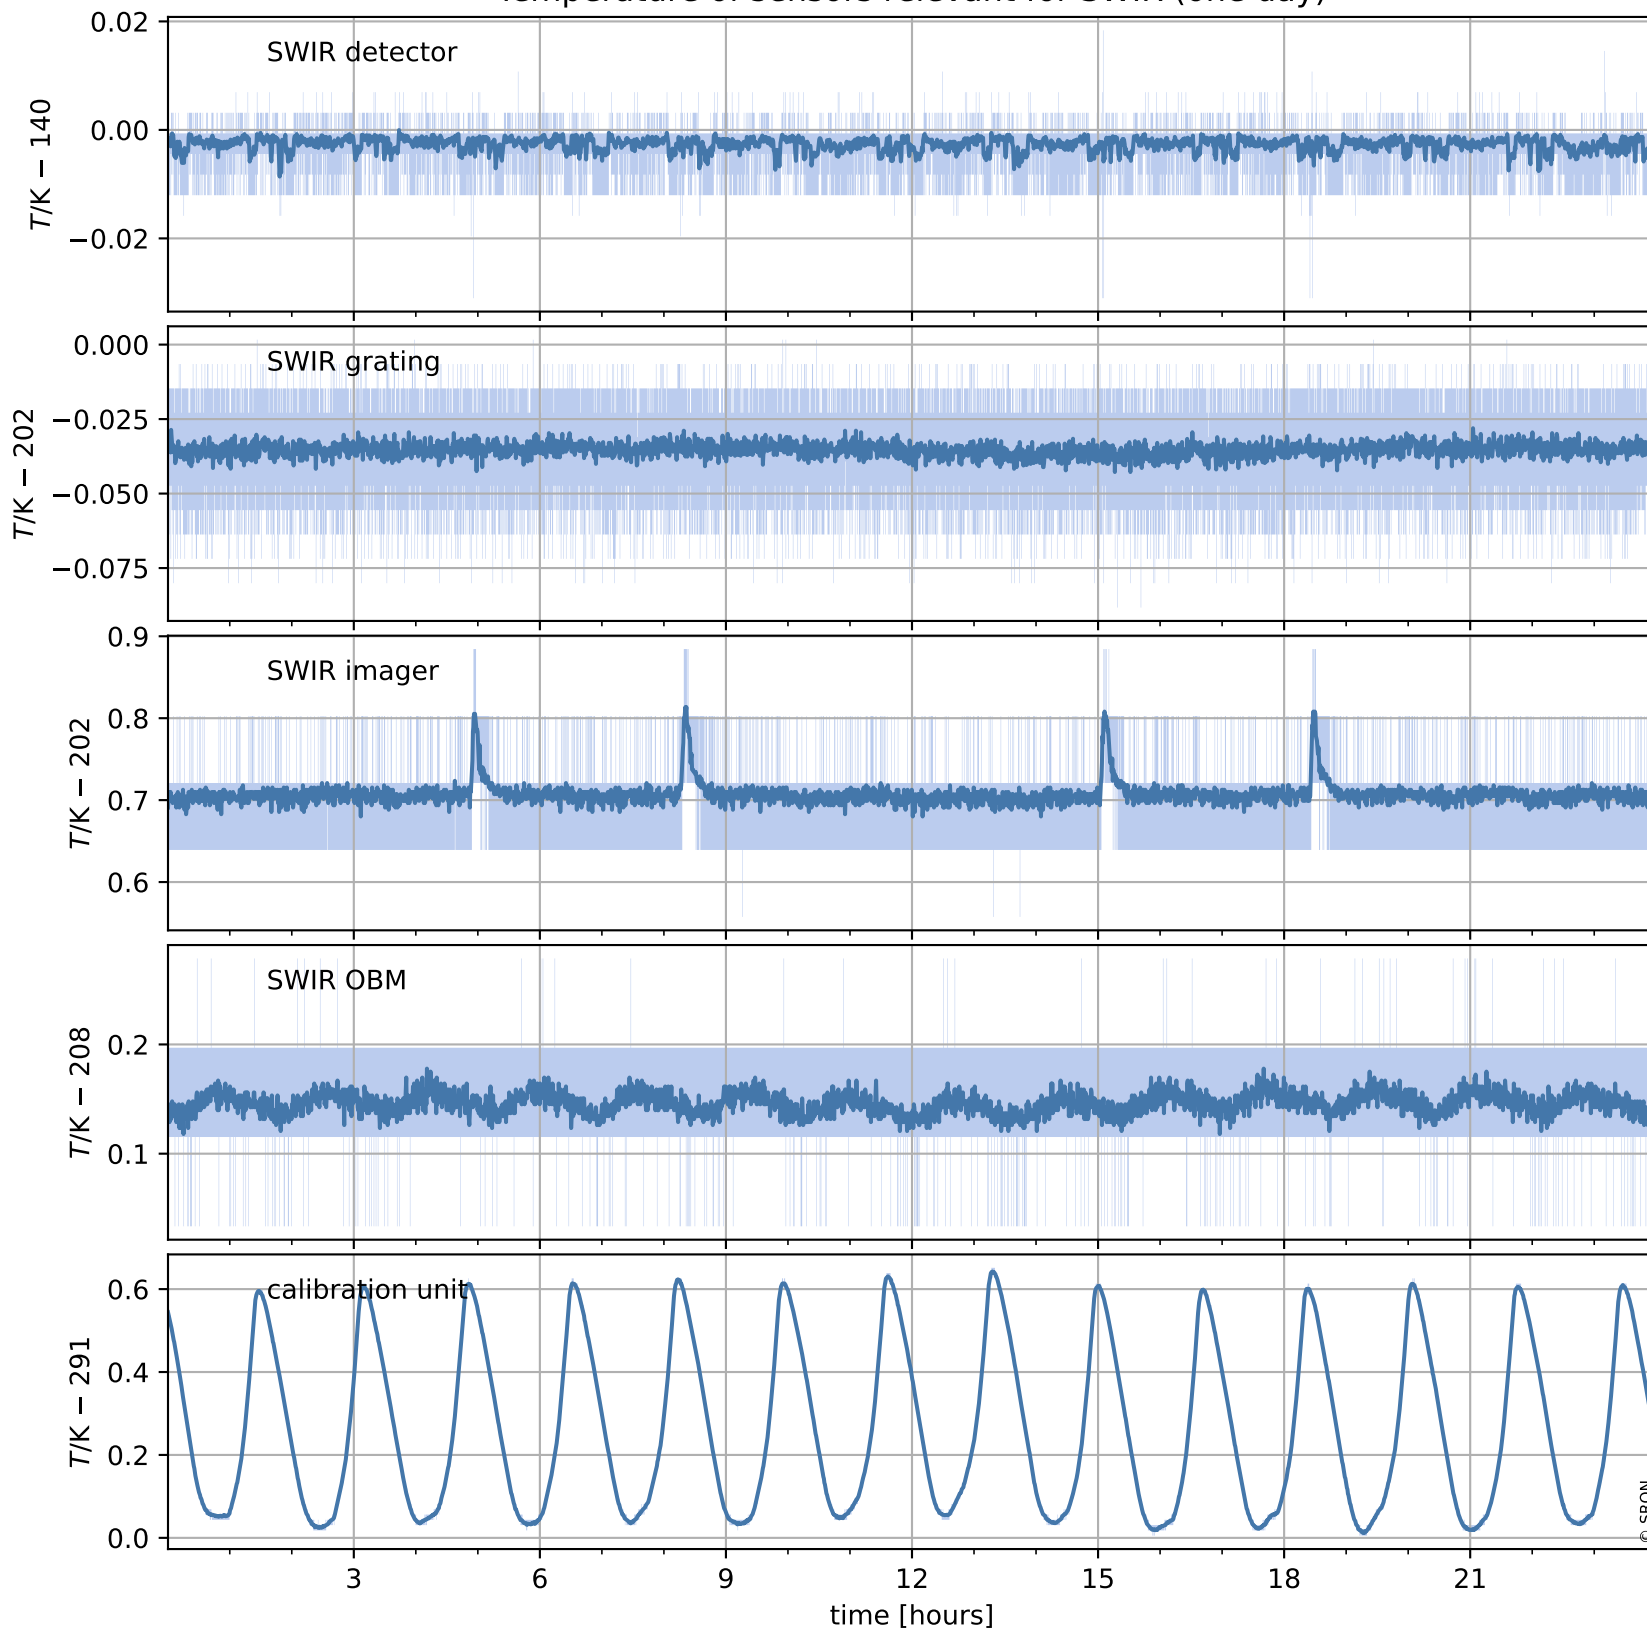

Tropomi SWIR housekeeping data

orbits : [25306, 25319]
coverage : 2022-09-01 / 2022-09-02
created : 2023-08-21T09:31:12

Temperature of sensors relevant for SWIR (one day)

Tropomi SWIR housekeeping data

orbits : [24835, 25319]
coverage : 2022-07-29 / 2022-09-02
created : 2023-08-21T09:31:13

Temperature of sensors relevant for SWIR (last month)

Tropomi SWIR housekeeping data

orbits : [25306, 25319]
coverage : 2022-09-01 / 2022-09-02
created : 2023-08-21T09:31:13

Current and duty cycle of 3 heaters relevant for SWIR (one day)

Tropomi SWIR housekeeping data

orbits : [24835, 25319]
coverage : 2022-07-29 / 2022-09-02
created : 2023-08-21T09:31:13

Current and duty cycle of 3 heaters relevant for SWIR (last month)

Tropomi SWIR housekeeping data