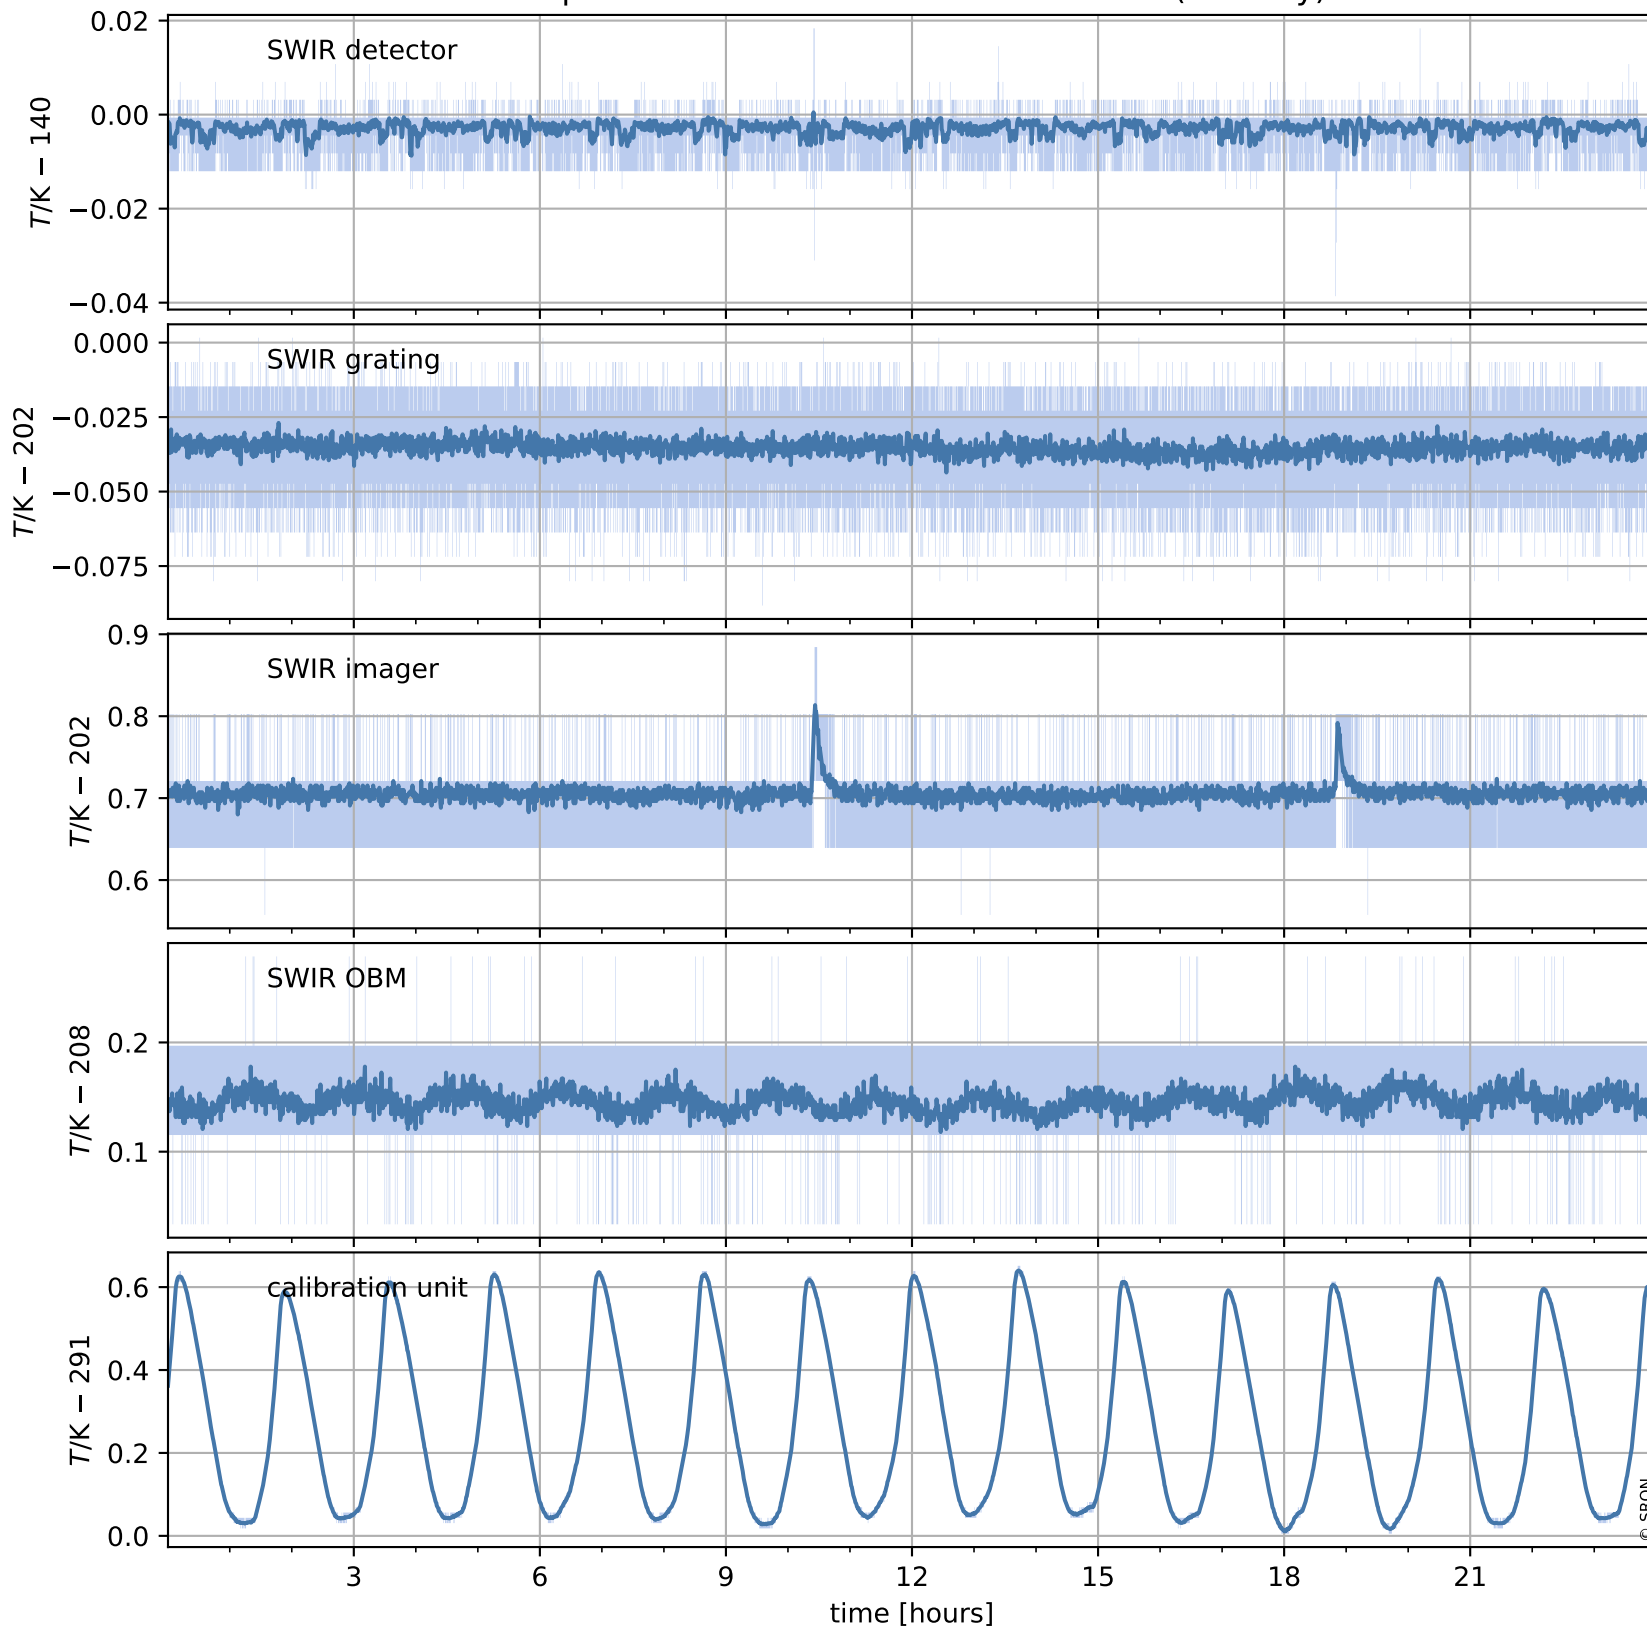

# Tropomi SWIR housekeeping data

orbits : [25362, 25375]  
coverage : 2022-09-05 / 2022-09-06  
created : 2023-08-21T09:31:22

## Temperature of sensors relevant for SWIR (one day)

## Temperature of sensors relevant for SWIR (last month)