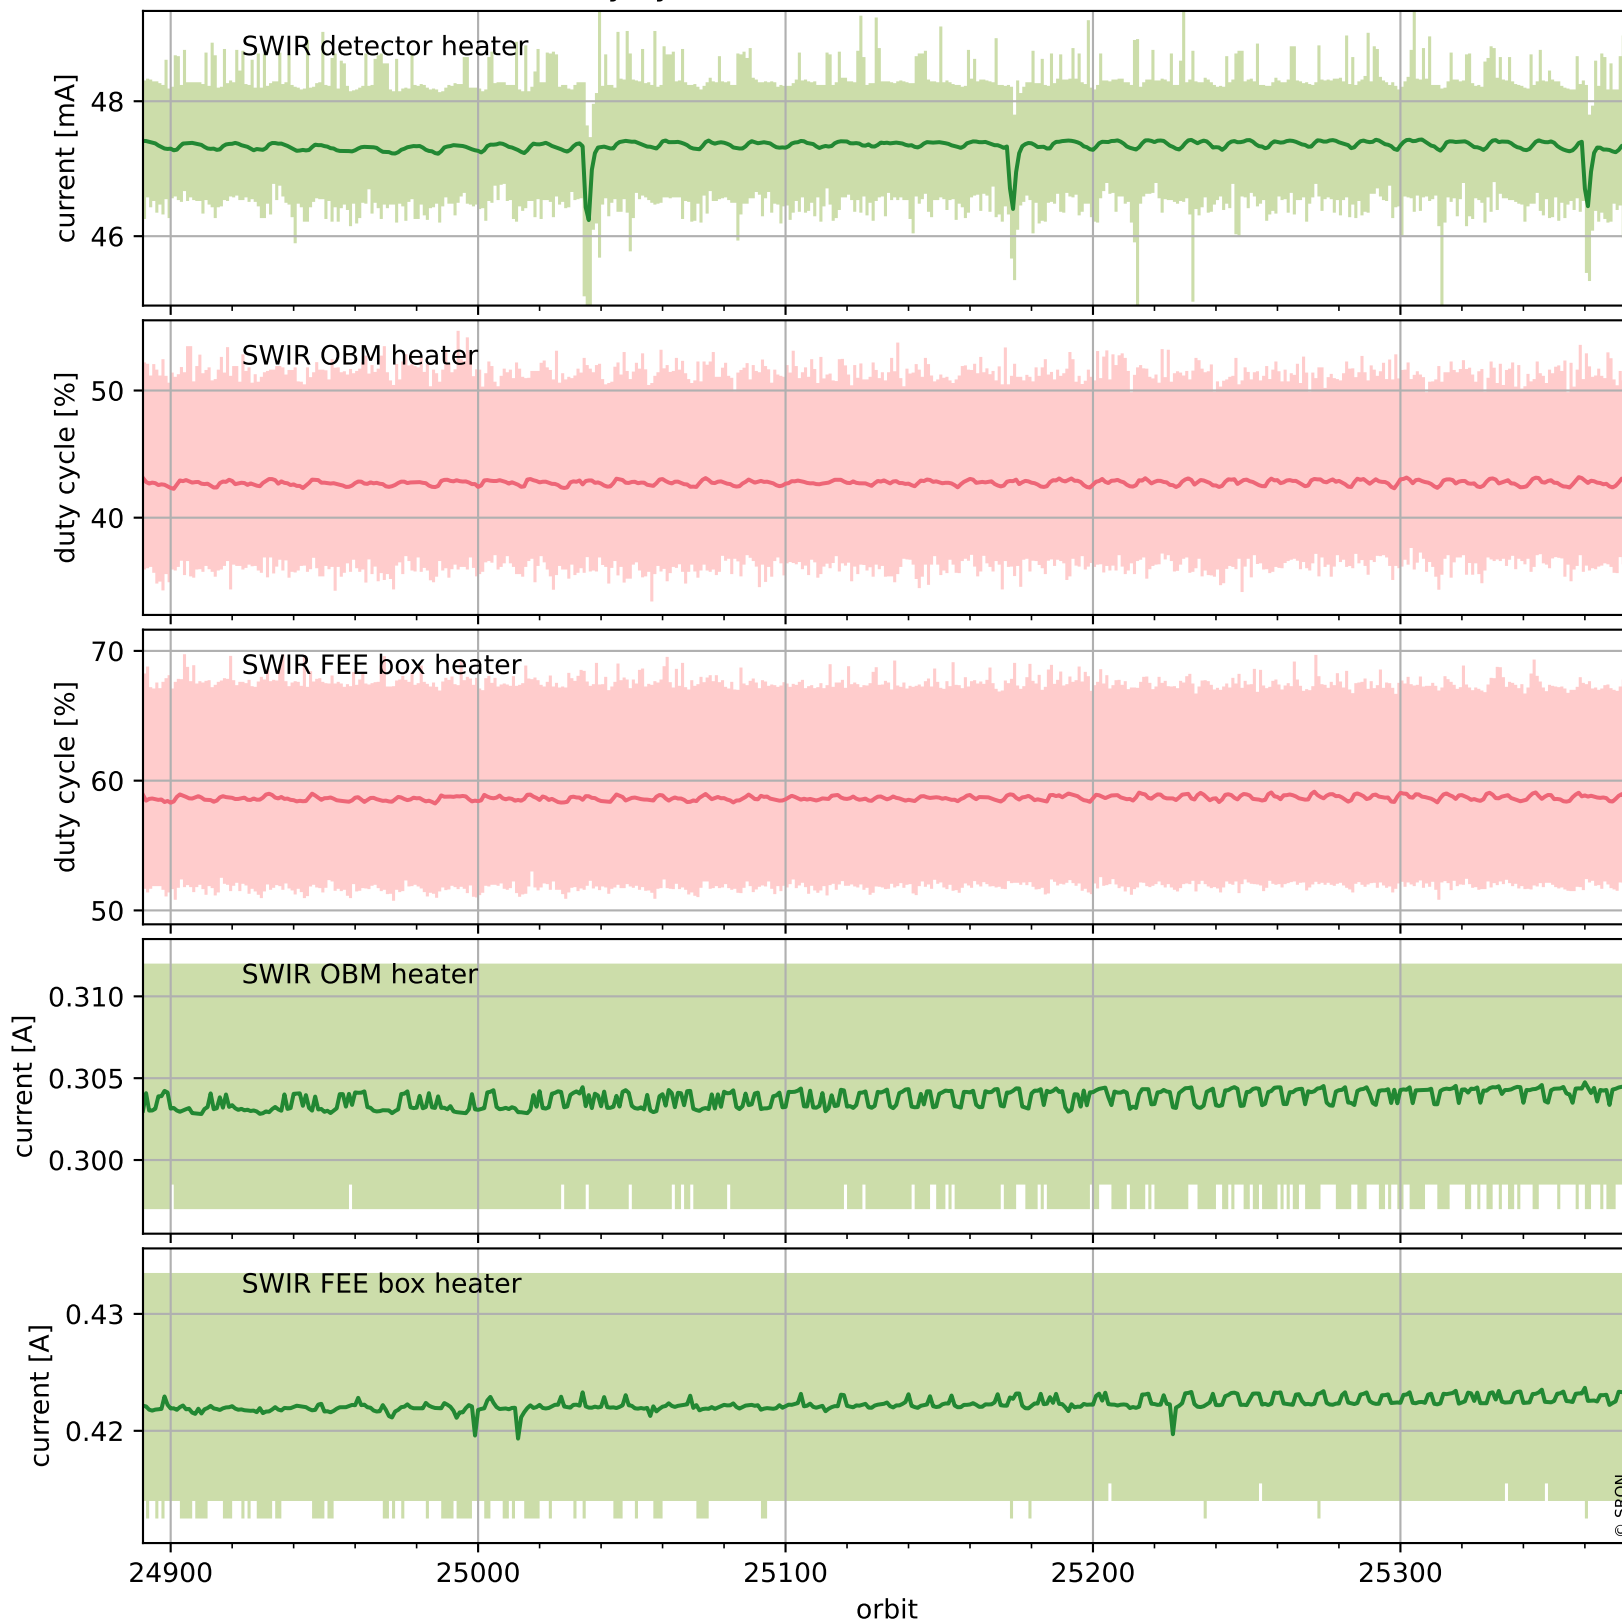

Tropomi SWIR housekeeping data

orbits : [24891, 25375]
coverage : 2022-08-02 / 2022-09-06
created : 2023-08-21T09:31:23

Current and duty cycle of 3 heaters relevant for SWIR (last month)