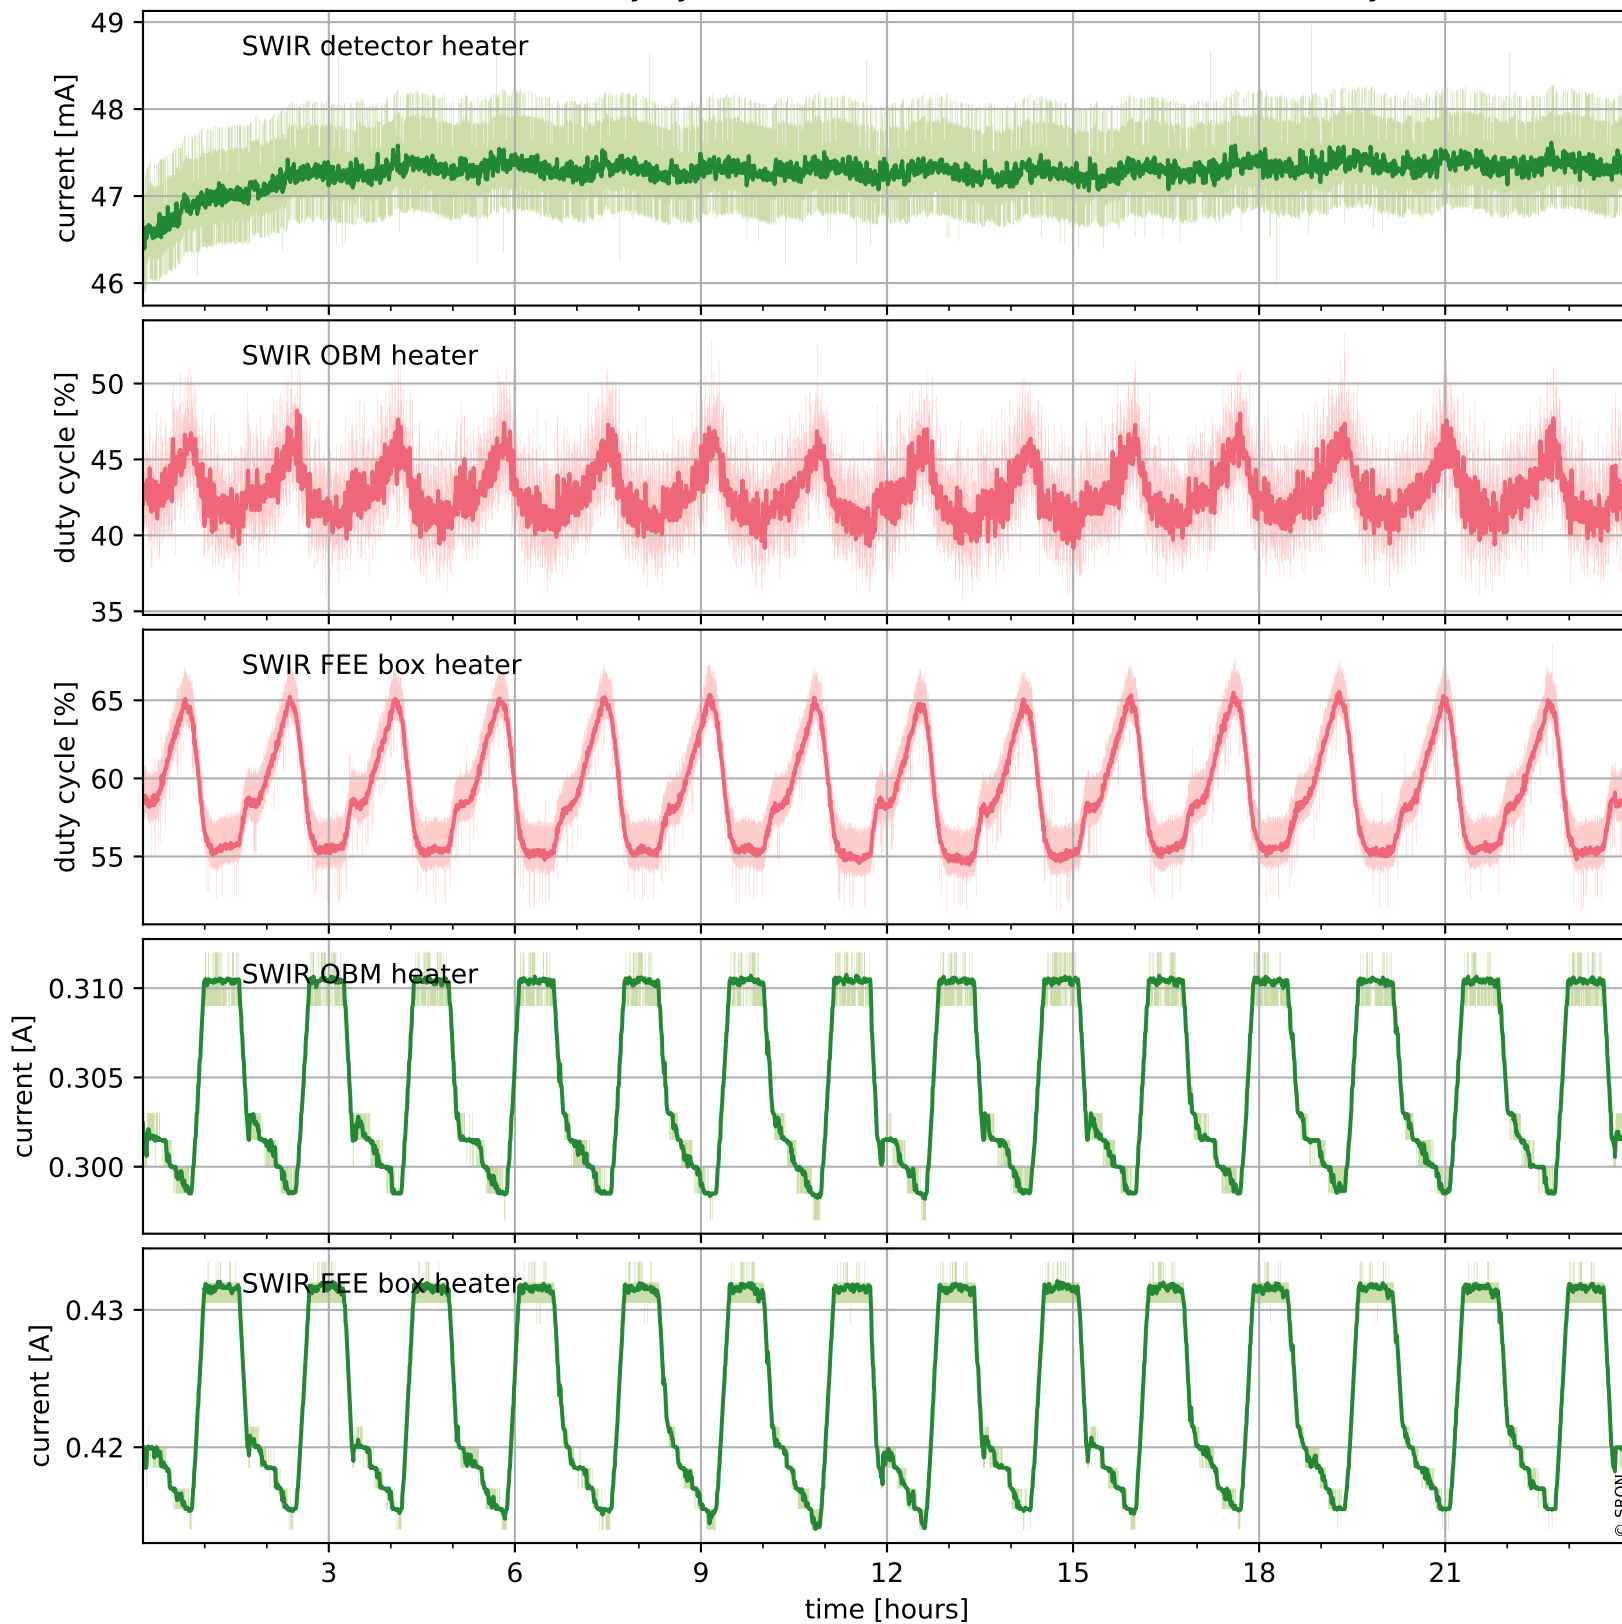

Tropomi SWIR housekeeping data

orbits : [25362, 25375]
coverage : 2022-09-05 / 2022-09-06
created : 2023-08-21T09:31:23

Current and duty cycle of 3 heaters relevant for SWIR (one day)