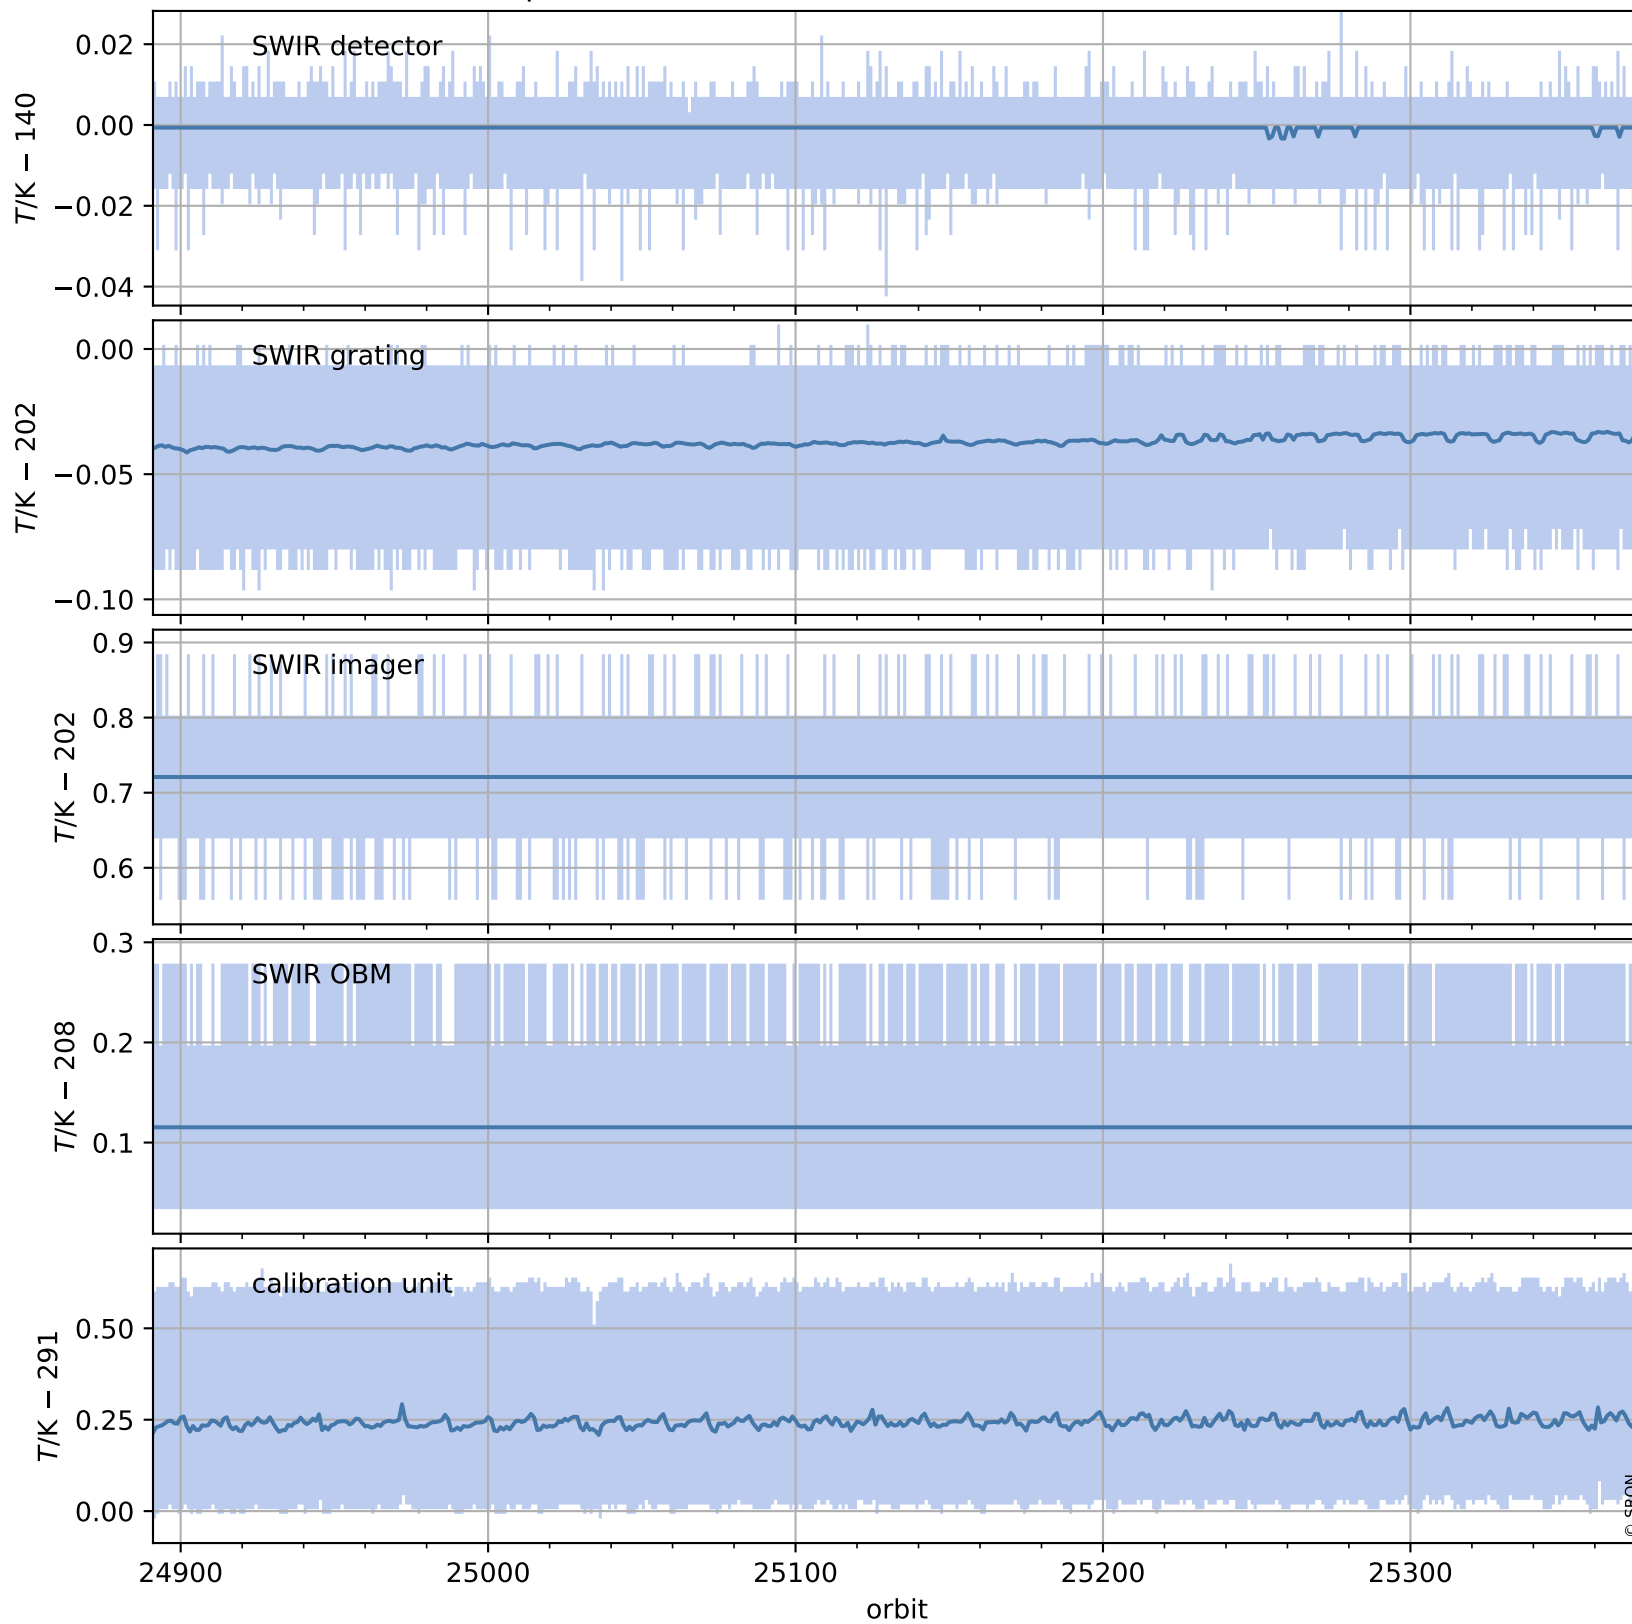

# Tropomi SWIR housekeeping data

orbits : [25362, 25375]  
coverage : 2022-09-05 / 2022-09-06  
created : 2023-08-21T09:31:22

## Temperature of sensors relevant for SWIR (one day)

# Tropomi SWIR housekeeping data

orbits : [24891, 25375]  
coverage : 2022-08-02 / 2022-09-06  
created : 2023-08-21T09:31:22

## Temperature of sensors relevant for SWIR (last month)