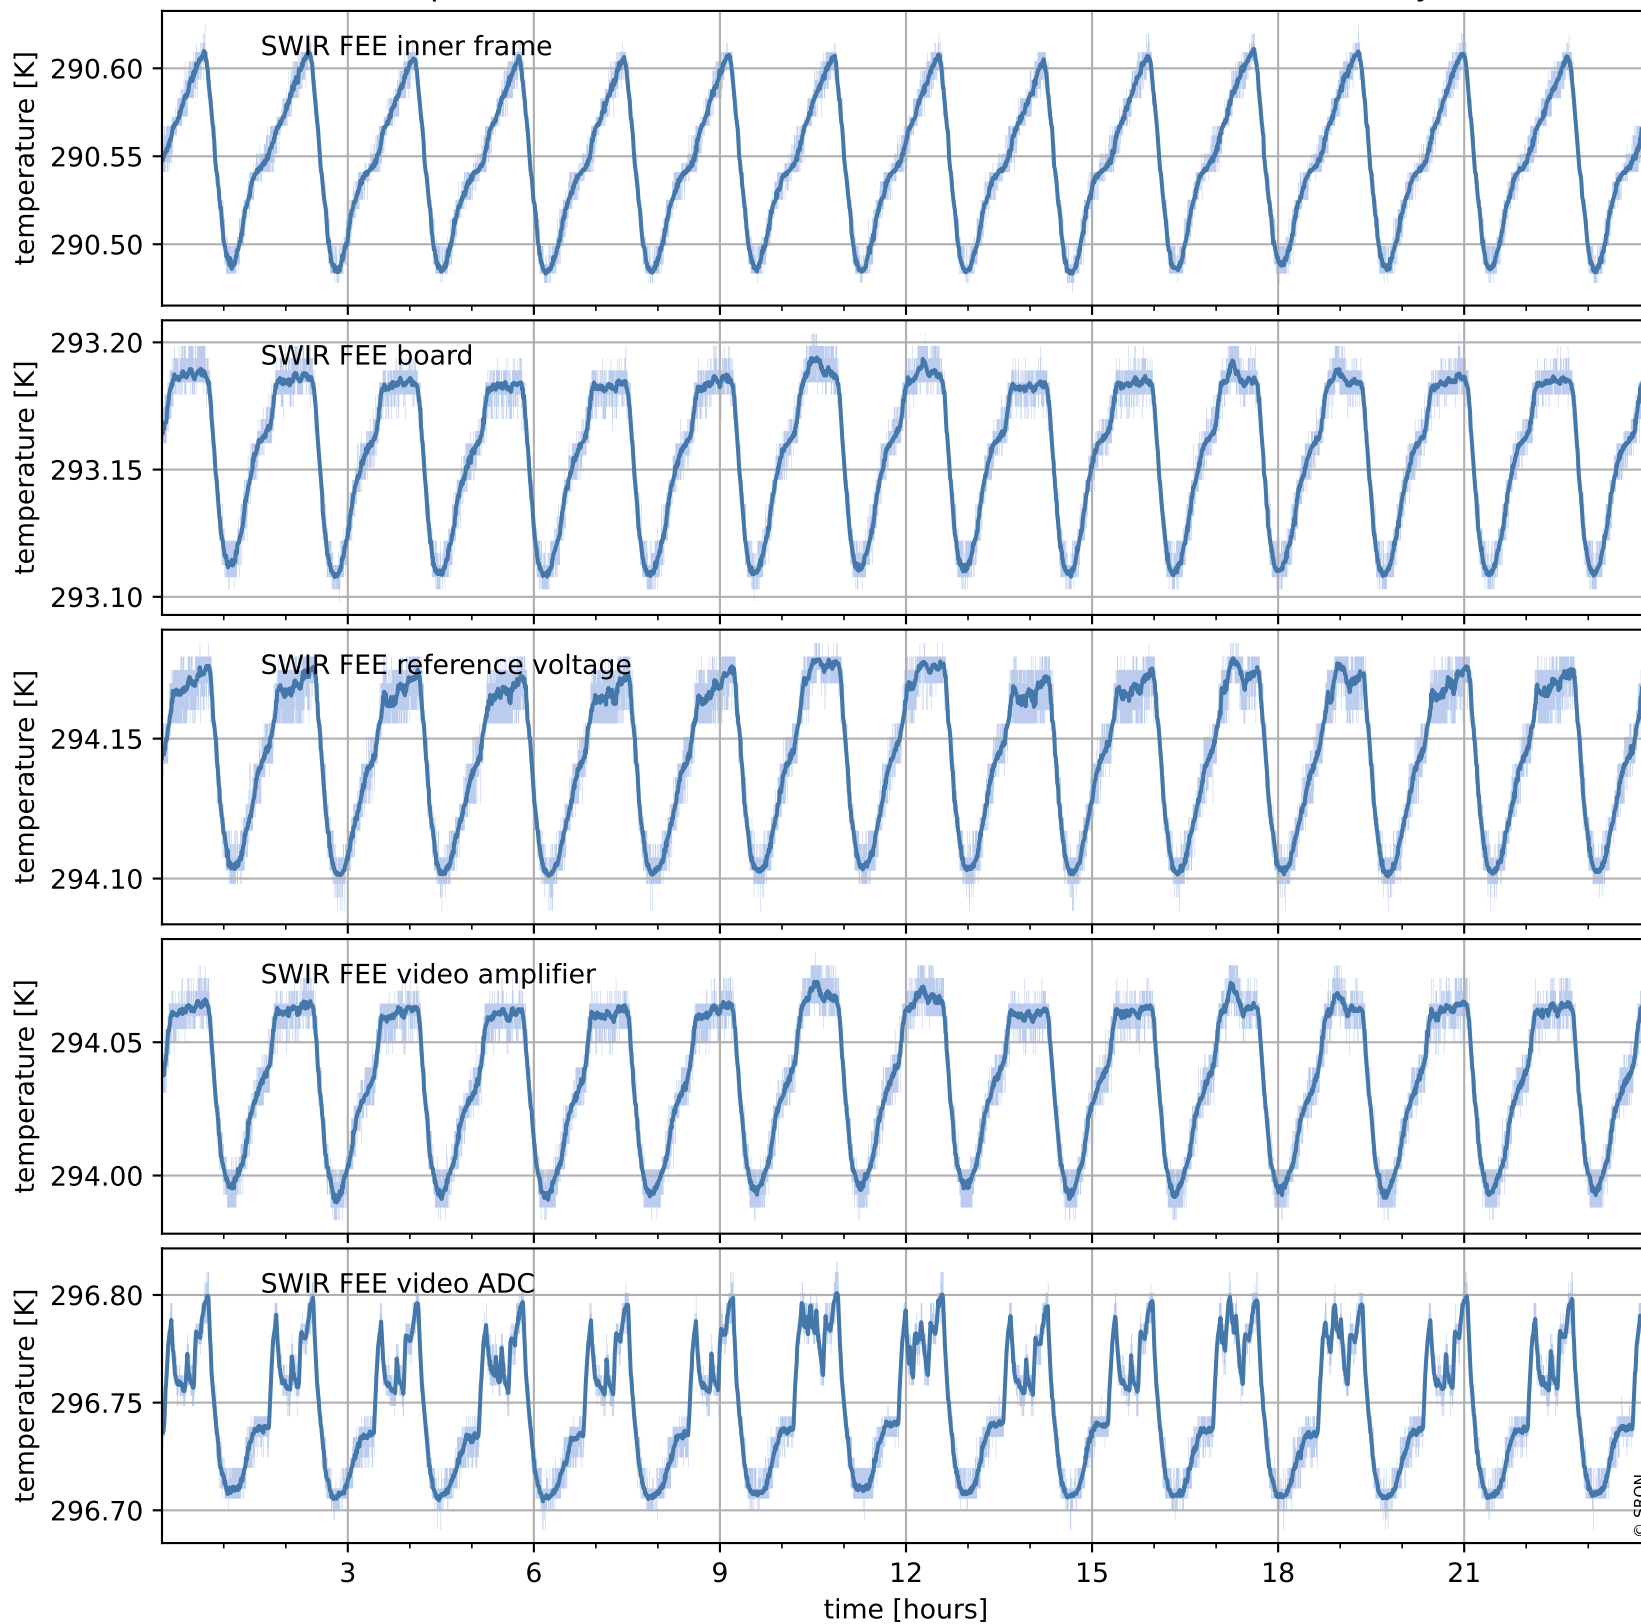

Tropomi SWIR housekeeping data

orbits : [25362, 25375]
coverage : 2022-09-05 / 2022-09-06
created : 2023-08-21T09:31:23

Temperature of sensors at the SWIR front-end electronics (one day)