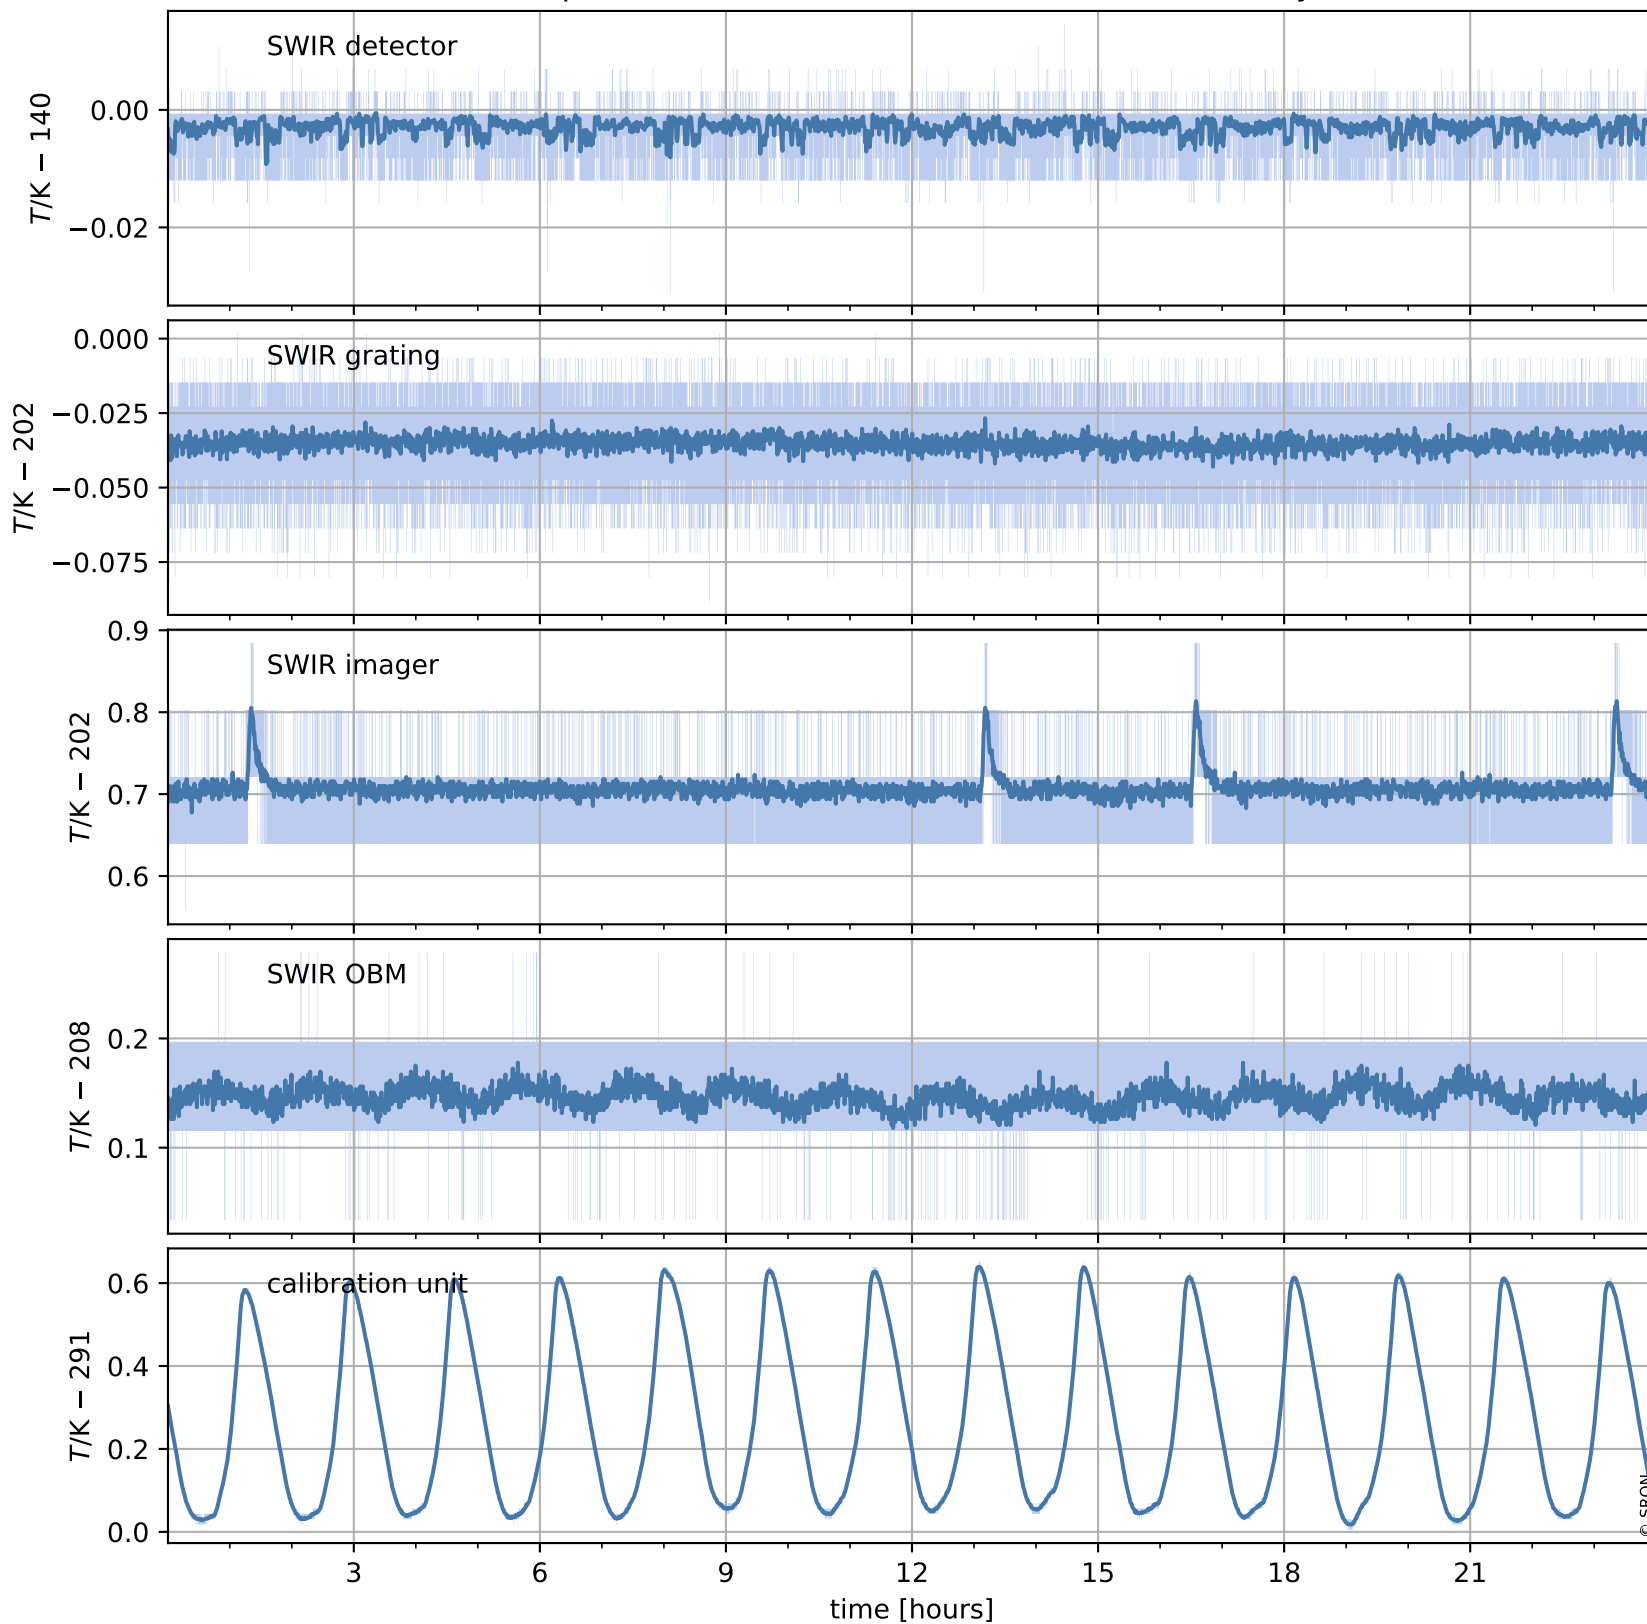

Tropomi SWIR housekeeping data

orbits : [25391, 25404]
coverage : 2022-09-07 / 2022-09-08
created : 2023-08-21T09:31:26

Temperature of sensors relevant for SWIR (one day)

Tropomi SWIR housekeeping data

orbits : [24920, 25404]
coverage : 2022-08-04 / 2022-09-08
created : 2023-08-21T09:31:27

Temperature of sensors relevant for SWIR (last month)

Tropomi SWIR housekeeping data

orbits : [25391, 25404]
coverage : 2022-09-07 / 2022-09-08
created : 2023-08-21T09:31:27

Current and duty cycle of 3 heaters relevant for SWIR (one day)

Tropomi SWIR housekeeping data

orbits : [24920, 25404]
coverage : 2022-08-04 / 2022-09-08
created : 2023-08-21T09:31:28

Current and duty cycle of 3 heaters relevant for SWIR (last month)

Tropomi SWIR housekeeping data