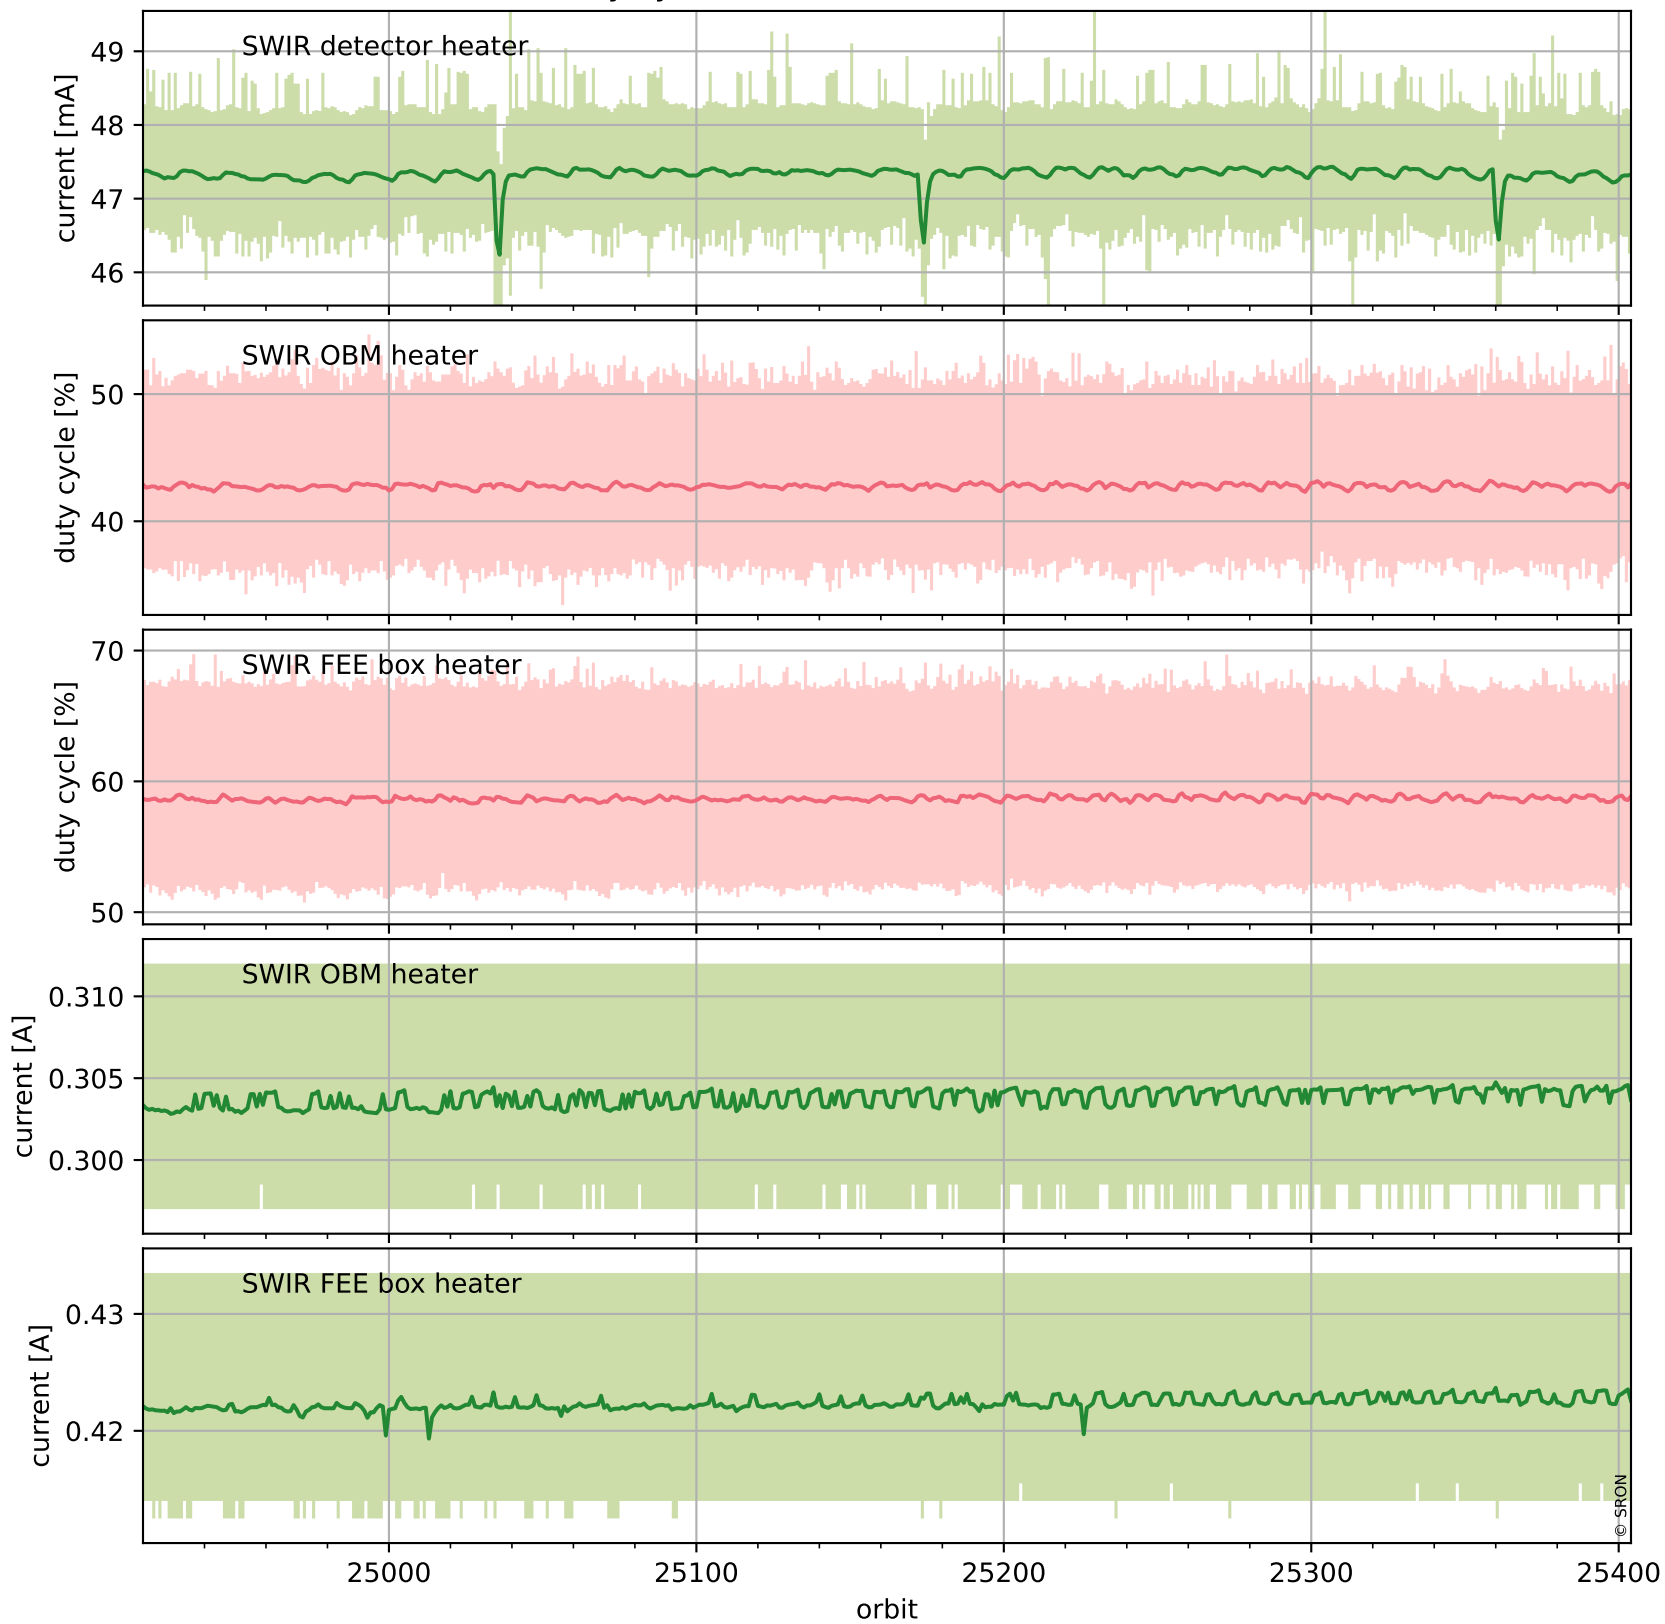

Tropomi SWIR housekeeping data

orbits : [25391, 25404]
coverage : 2022-09-07 / 2022-09-08
created : 2023-08-21T09:31:26

Temperature of sensors relevant for SWIR (one day)

Tropomi SWIR housekeeping data

orbits : [24920, 25404]
coverage : 2022-08-04 / 2022-09-08
created : 2023-08-21T09:31:27

Temperature of sensors relevant for SWIR (last month)

Tropomi SWIR housekeeping data

orbits : [25391, 25404]
coverage : 2022-09-07 / 2022-09-08
created : 2023-08-21T09:31:27

Current and duty cycle of 3 heaters relevant for SWIR (one day)

Tropomi SWIR housekeeping data

orbits : [24920, 25404]
coverage : 2022-08-04 / 2022-09-08
created : 2023-08-21T09:31:28

Current and duty cycle of 3 heaters relevant for SWIR (last month)

Tropomi SWIR housekeeping data

orbits : [25391, 25404]
coverage : 2022-09-07 / 2022-09-08
created : 2023-08-21T09:31:28

Temperature of sensors at the SWIR front-end electronics (one day)

Tropomi SWIR housekeeping data

orbits : [24920, 25404]
coverage : 2022-08-04 / 2022-09-08
created : 2023-08-21T09:31:28