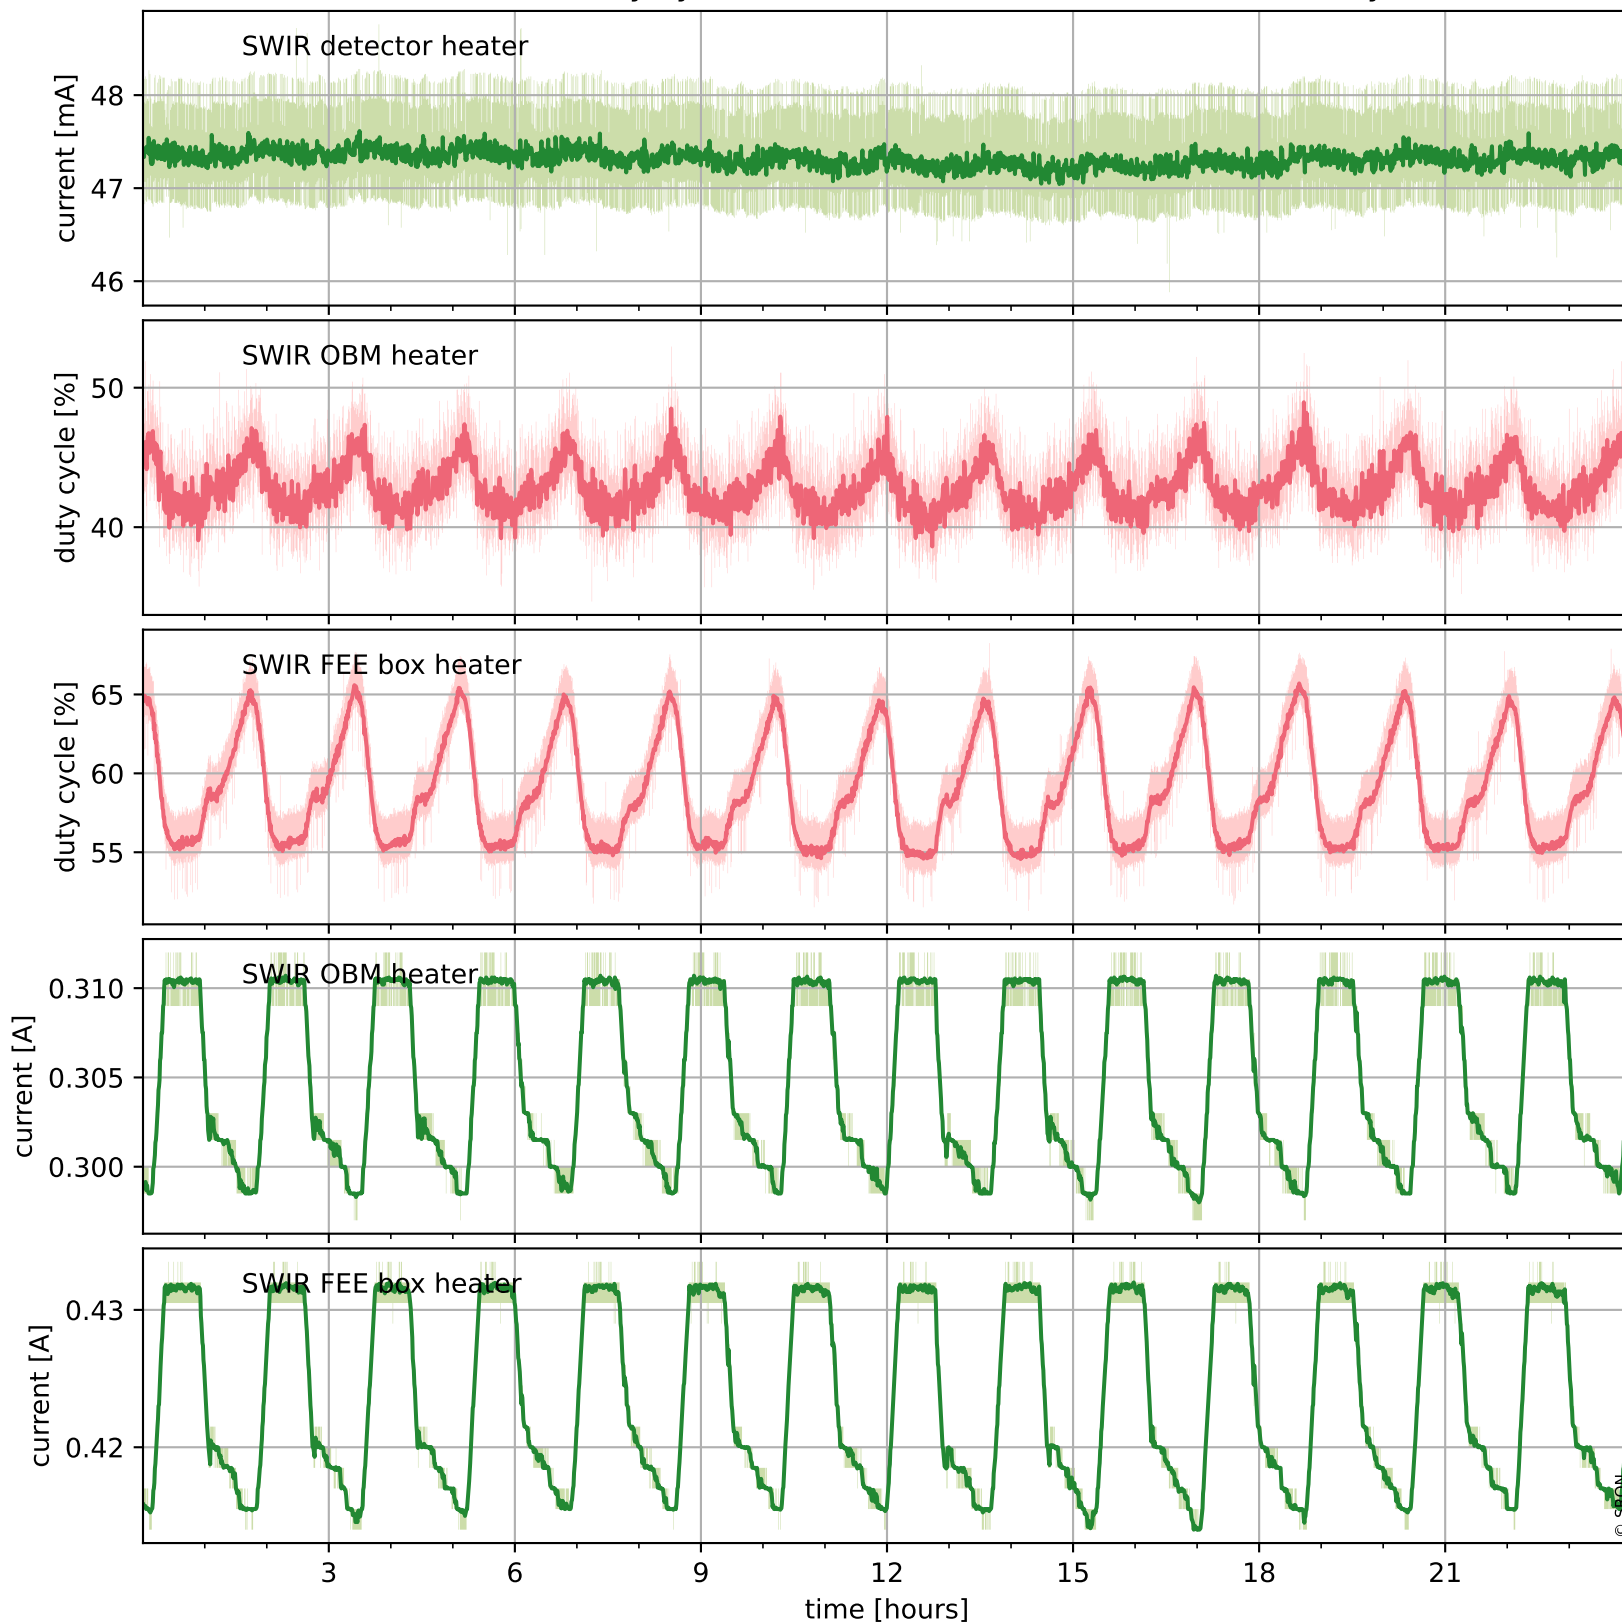

Tropomi SWIR housekeeping data

orbits : [25391, 25404]
coverage : 2022-09-07 / 2022-09-08
created : 2023-08-21T09:31:26

Temperature of sensors relevant for SWIR (one day)

Tropomi SWIR housekeeping data

orbits : [24920, 25404]
coverage : 2022-08-04 / 2022-09-08
created : 2023-08-21T09:31:27

Temperature of sensors relevant for SWIR (last month)

Tropomi SWIR housekeeping data

orbits : [25391, 25404]
coverage : 2022-09-07 / 2022-09-08
created : 2023-08-21T09:31:27

Current and duty cycle of 3 heaters relevant for SWIR (one day)

Tropomi SWIR housekeeping data

orbits : [24920, 25404]
coverage : 2022-08-04 / 2022-09-08
created : 2023-08-21T09:31:28

Current and duty cycle of 3 heaters relevant for SWIR (last month)

Tropomi SWIR housekeeping data