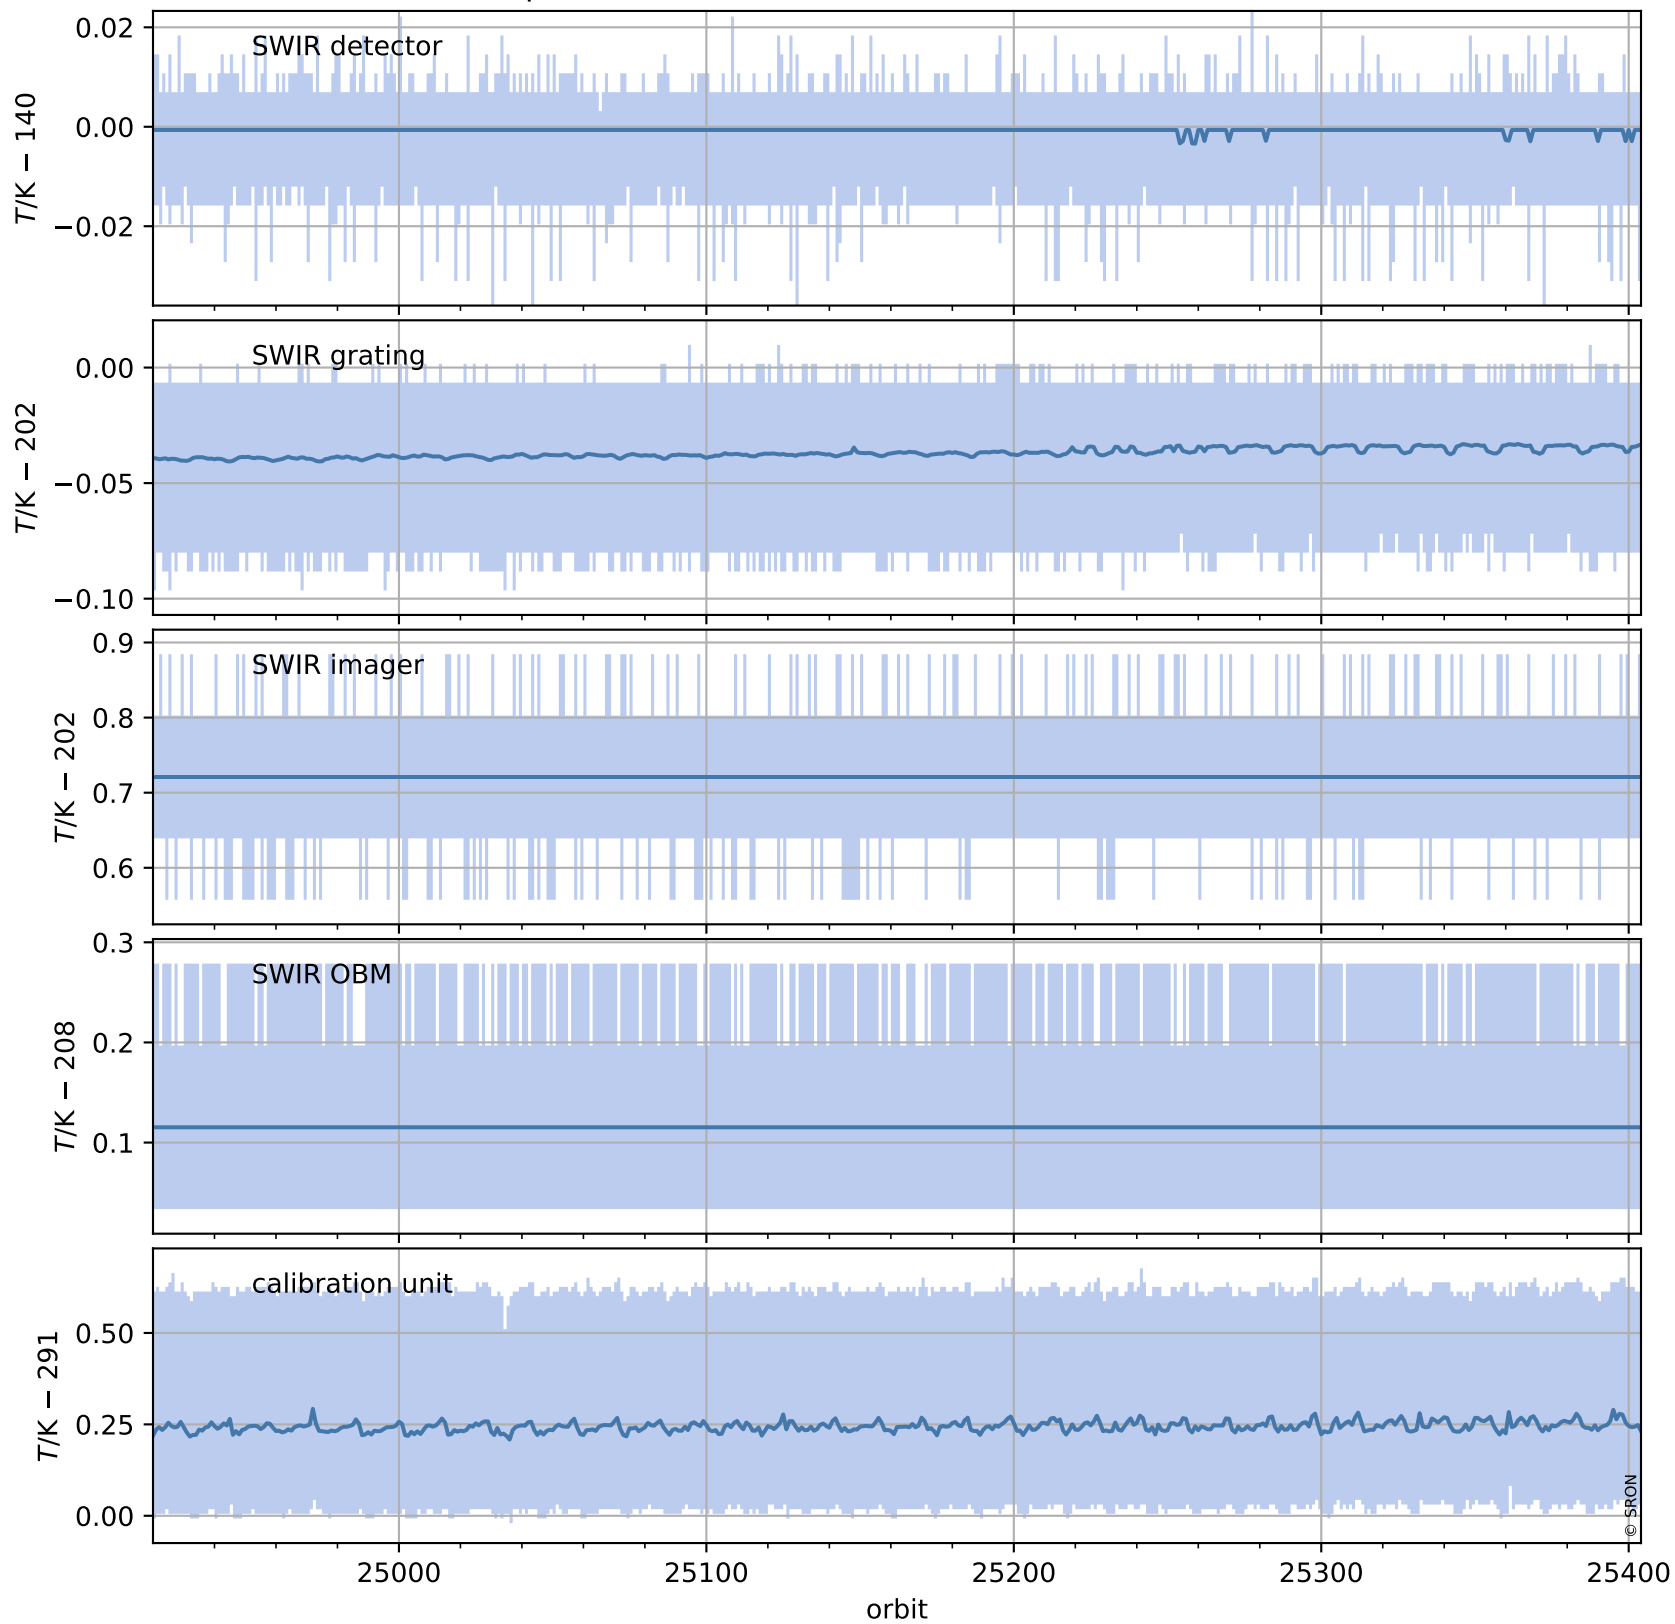

Tropomi SWIR housekeeping data

orbits : [25391, 25404]
coverage : 2022-09-07 / 2022-09-08
created : 2023-08-21T09:31:26

Temperature of sensors relevant for SWIR (one day)

Tropomi SWIR housekeeping data

orbits : [24920, 25404]
coverage : 2022-08-04 / 2022-09-08
created : 2023-08-21T09:31:27

Temperature of sensors relevant for SWIR (last month)

Tropomi SWIR housekeeping data

orbits : [25391, 25404]
coverage : 2022-09-07 / 2022-09-08
created : 2023-08-21T09:31:27

Current and duty cycle of 3 heaters relevant for SWIR (one day)

Tropomi SWIR housekeeping data

orbits : [24920, 25404]
coverage : 2022-08-04 / 2022-09-08
created : 2023-08-21T09:31:28

Current and duty cycle of 3 heaters relevant for SWIR (last month)

Tropomi SWIR housekeeping data

orbits : [25391, 25404]
coverage : 2022-09-07 / 2022-09-08
created : 2023-08-21T09:31:28

Temperature of sensors at the SWIR front-end electronics (one day)

Tropomi SWIR housekeeping data

orbits : [24920, 25404]
coverage : 2022-08-04 / 2022-09-08
created : 2023-08-21T09:31:28