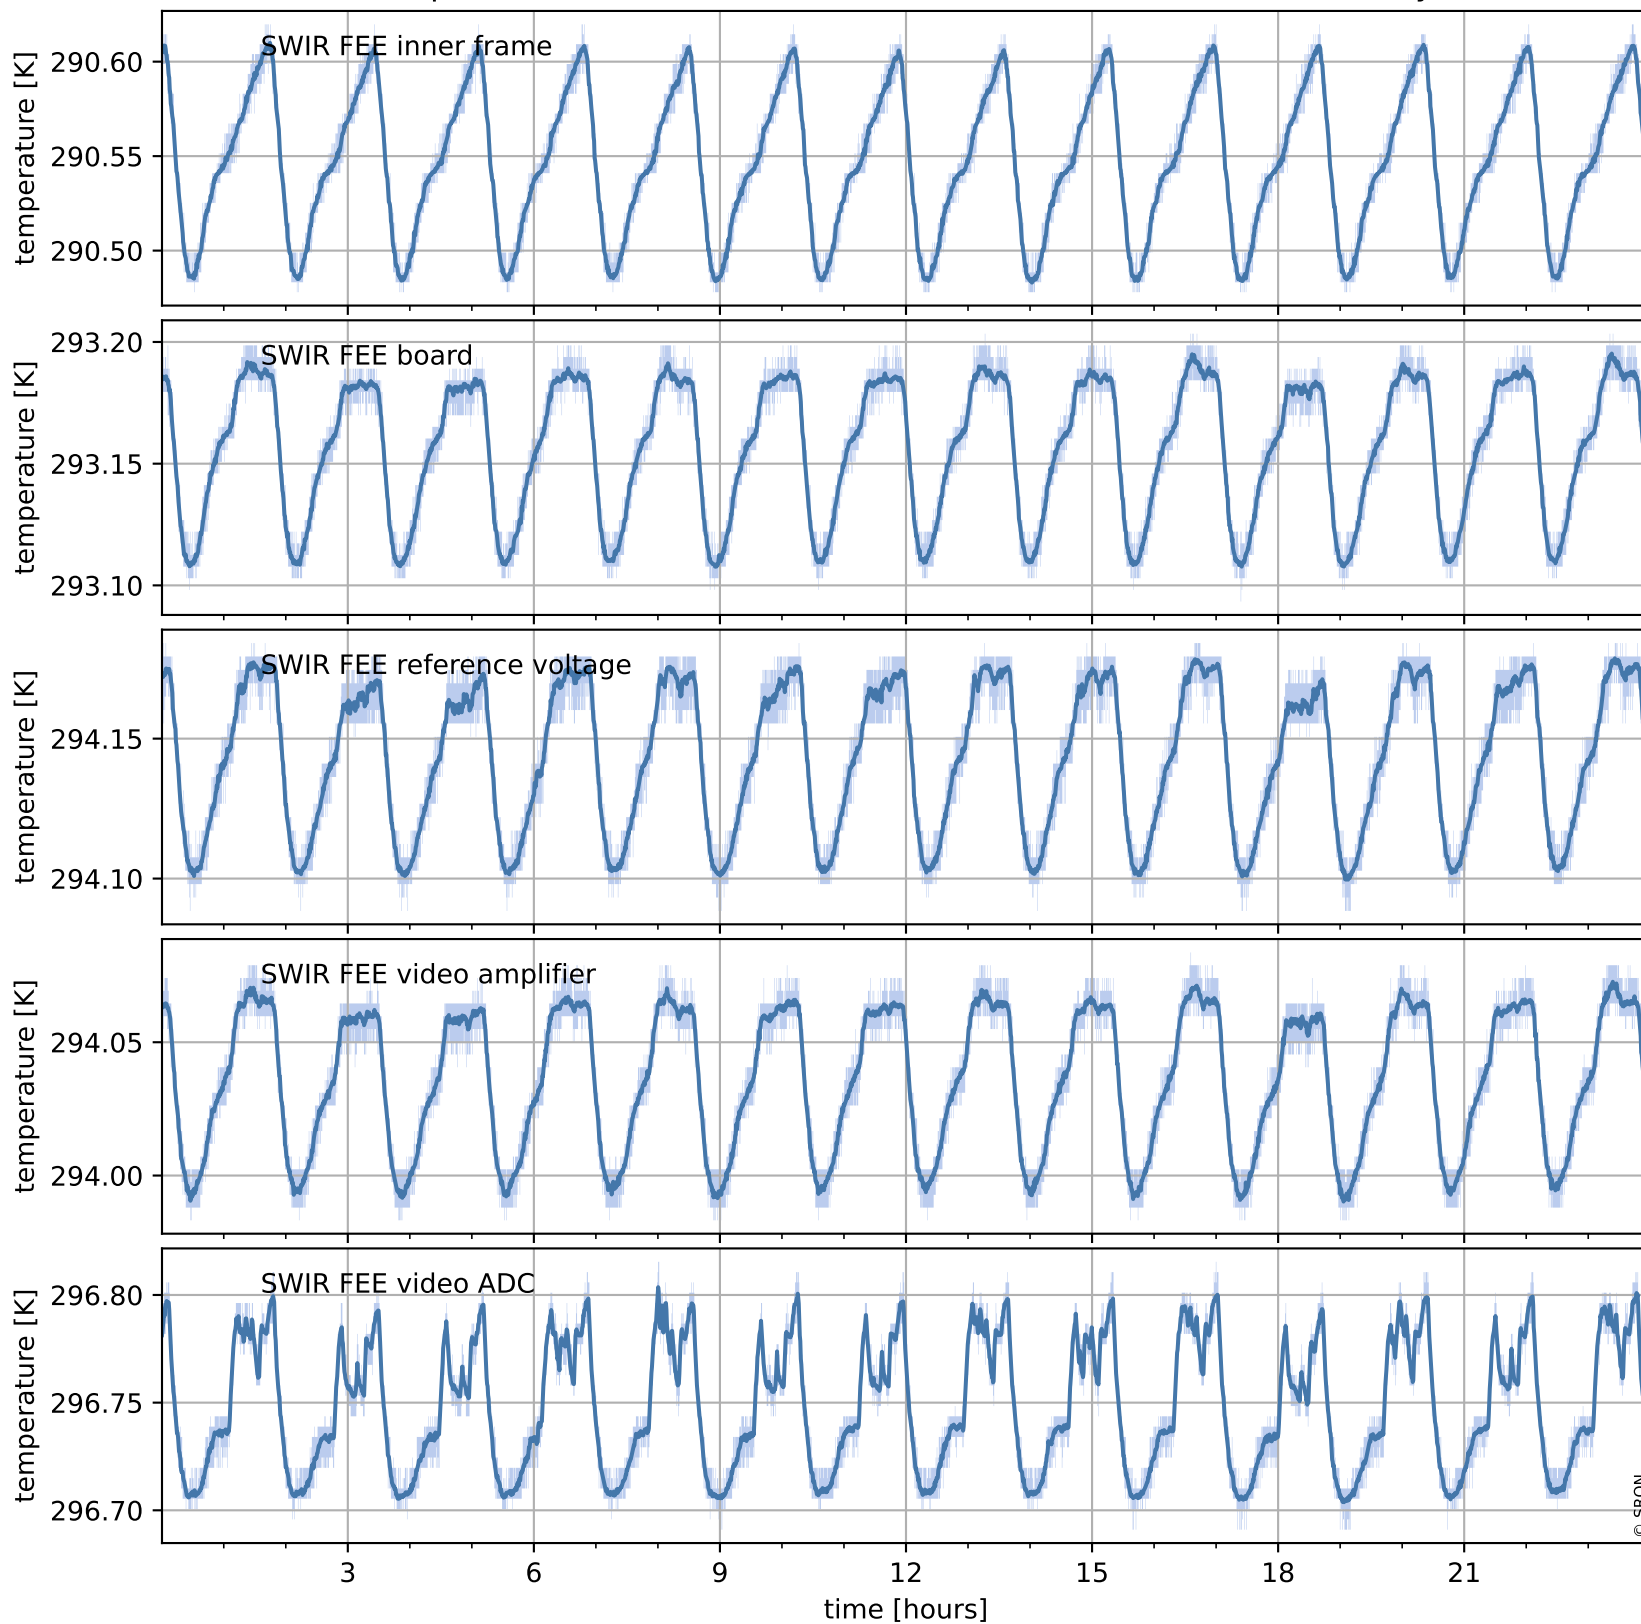

Tropomi SWIR housekeeping data

orbits : [25391, 25404]
coverage : 2022-09-07 / 2022-09-08
created : 2023-08-21T09:31:26

Temperature of sensors relevant for SWIR (one day)

Tropomi SWIR housekeeping data

orbits : [24920, 25404]
coverage : 2022-08-04 / 2022-09-08
created : 2023-08-21T09:31:27

Temperature of sensors relevant for SWIR (last month)

Tropomi SWIR housekeeping data

orbits : [25391, 25404]
coverage : 2022-09-07 / 2022-09-08
created : 2023-08-21T09:31:27

Current and duty cycle of 3 heaters relevant for SWIR (one day)

Tropomi SWIR housekeeping data

orbits : [24920, 25404]
coverage : 2022-08-04 / 2022-09-08
created : 2023-08-21T09:31:28

Current and duty cycle of 3 heaters relevant for SWIR (last month)

Tropomi SWIR housekeeping data

orbits : [25391, 25404]
coverage : 2022-09-07 / 2022-09-08
created : 2023-08-21T09:31:28

Temperature of sensors at the SWIR front-end electronics (one day)

Tropomi SWIR housekeeping data

orbits : [24920, 25404]
coverage : 2022-08-04 / 2022-09-08
created : 2023-08-21T09:31:28