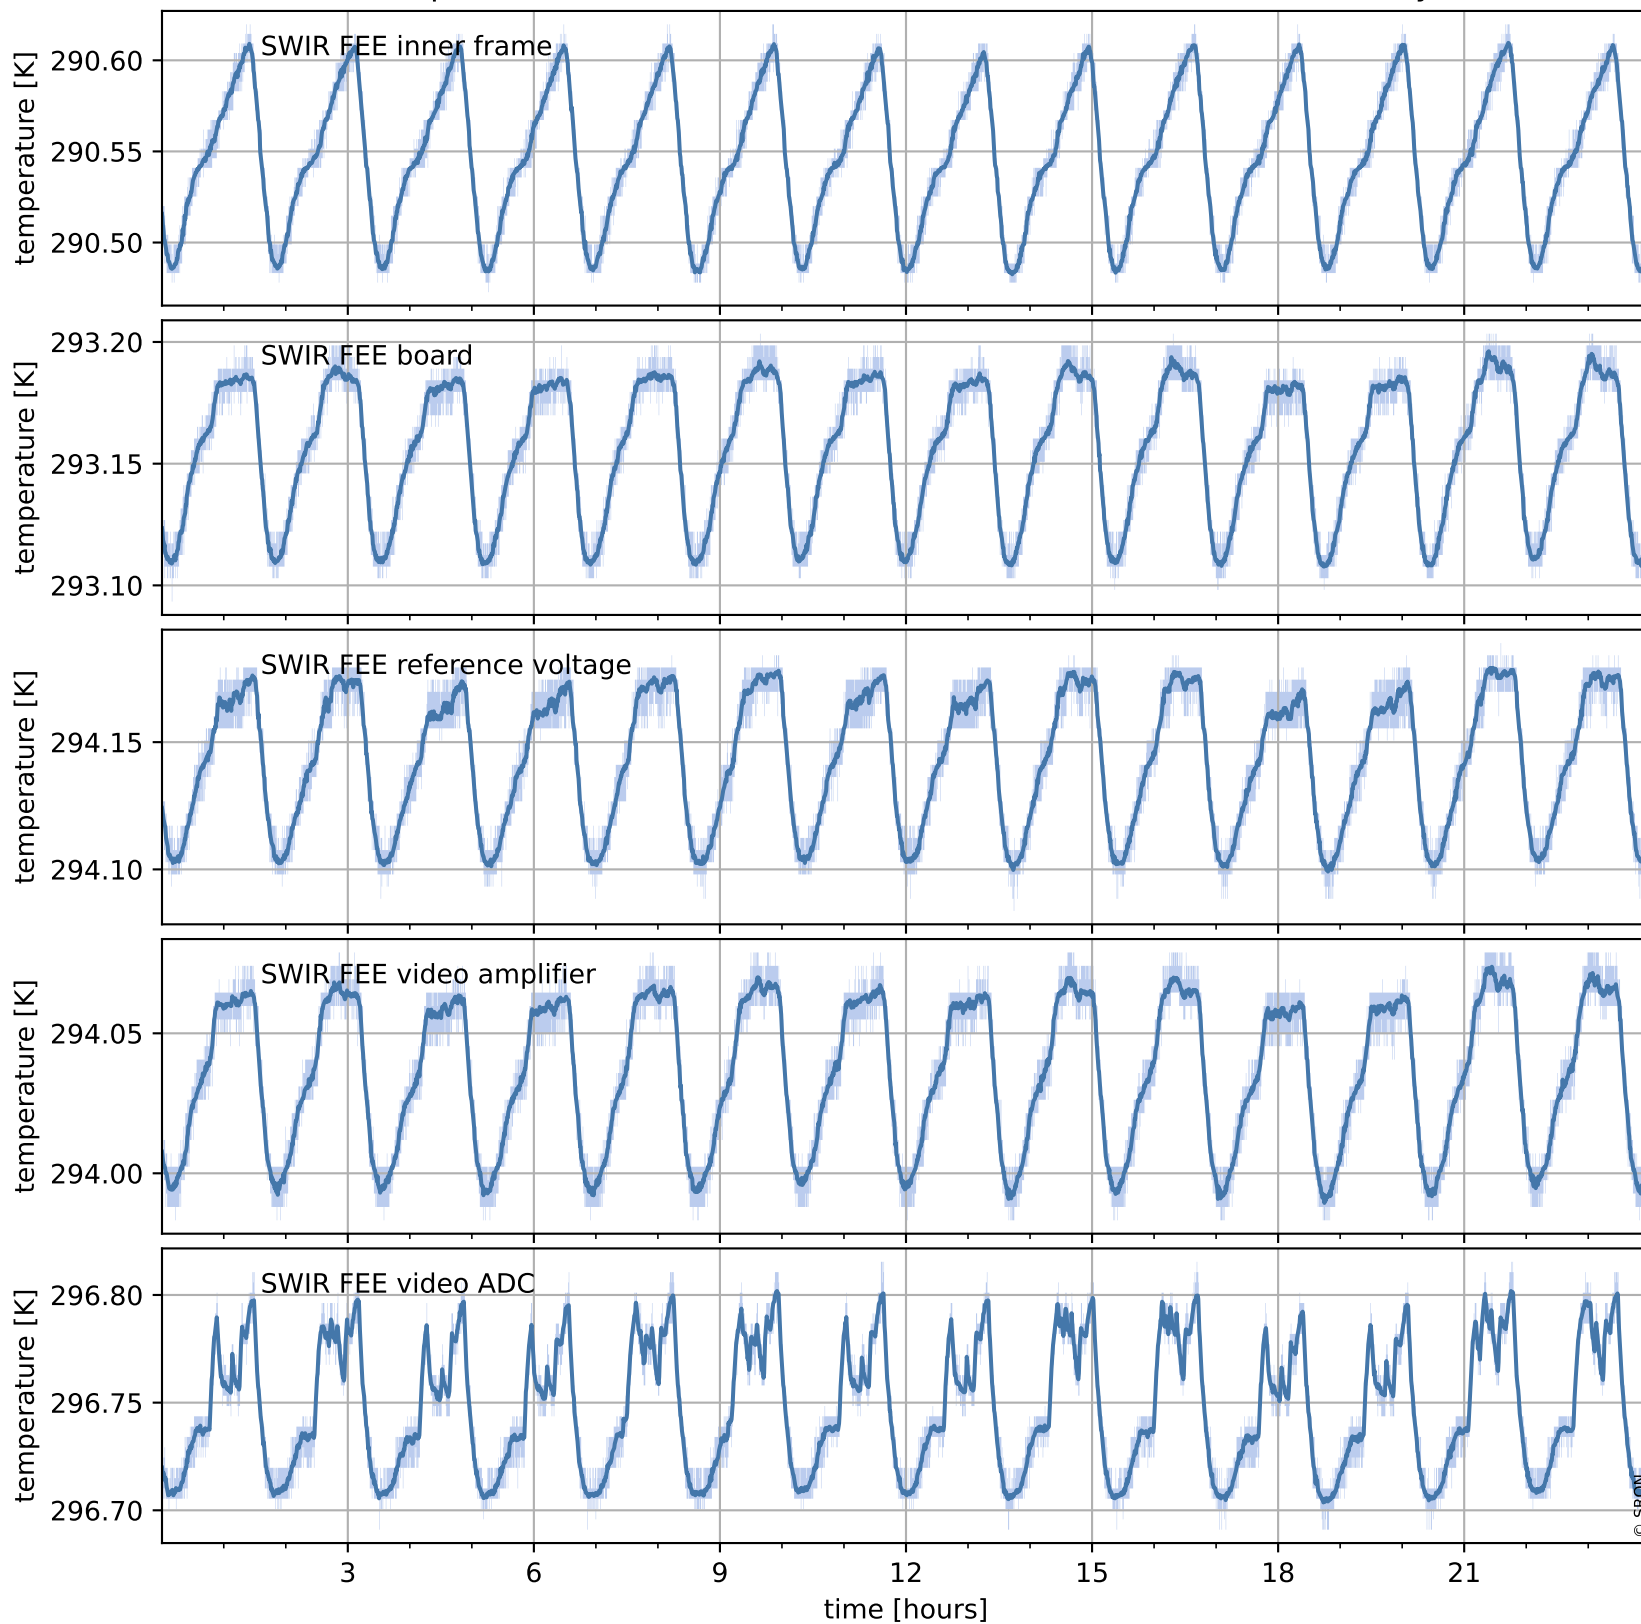

Tropomi SWIR housekeeping data

orbits : [25405, 25418]
coverage : 2022-09-08 / 2022-09-09
created : 2023-08-21T09:31:29

Temperature of sensors relevant for SWIR (one day)

Tropomi SWIR housekeeping data

orbits : [24934, 25418]
coverage : 2022-08-05 / 2022-09-09
created : 2023-08-21T09:31:29

Temperature of sensors relevant for SWIR (last month)

Tropomi SWIR housekeeping data

orbits : [25405, 25418]
coverage : 2022-09-08 / 2022-09-09
created : 2023-08-21T09:31:29

Current and duty cycle of 3 heaters relevant for SWIR (one day)

Tropomi SWIR housekeeping data

orbits : [24934, 25418]
coverage : 2022-08-05 / 2022-09-09
created : 2023-08-21T09:31:30

Current and duty cycle of 3 heaters relevant for SWIR (last month)

Tropomi SWIR housekeeping data

orbits : [25405, 25418]
coverage : 2022-09-08 / 2022-09-09
created : 2023-08-21T09:31:30

Temperature of sensors at the SWIR front-end electronics (one day)

Tropomi SWIR housekeeping data

orbits : [24934, 25418]
coverage : 2022-08-05 / 2022-09-09
created : 2023-08-21T09:31:31