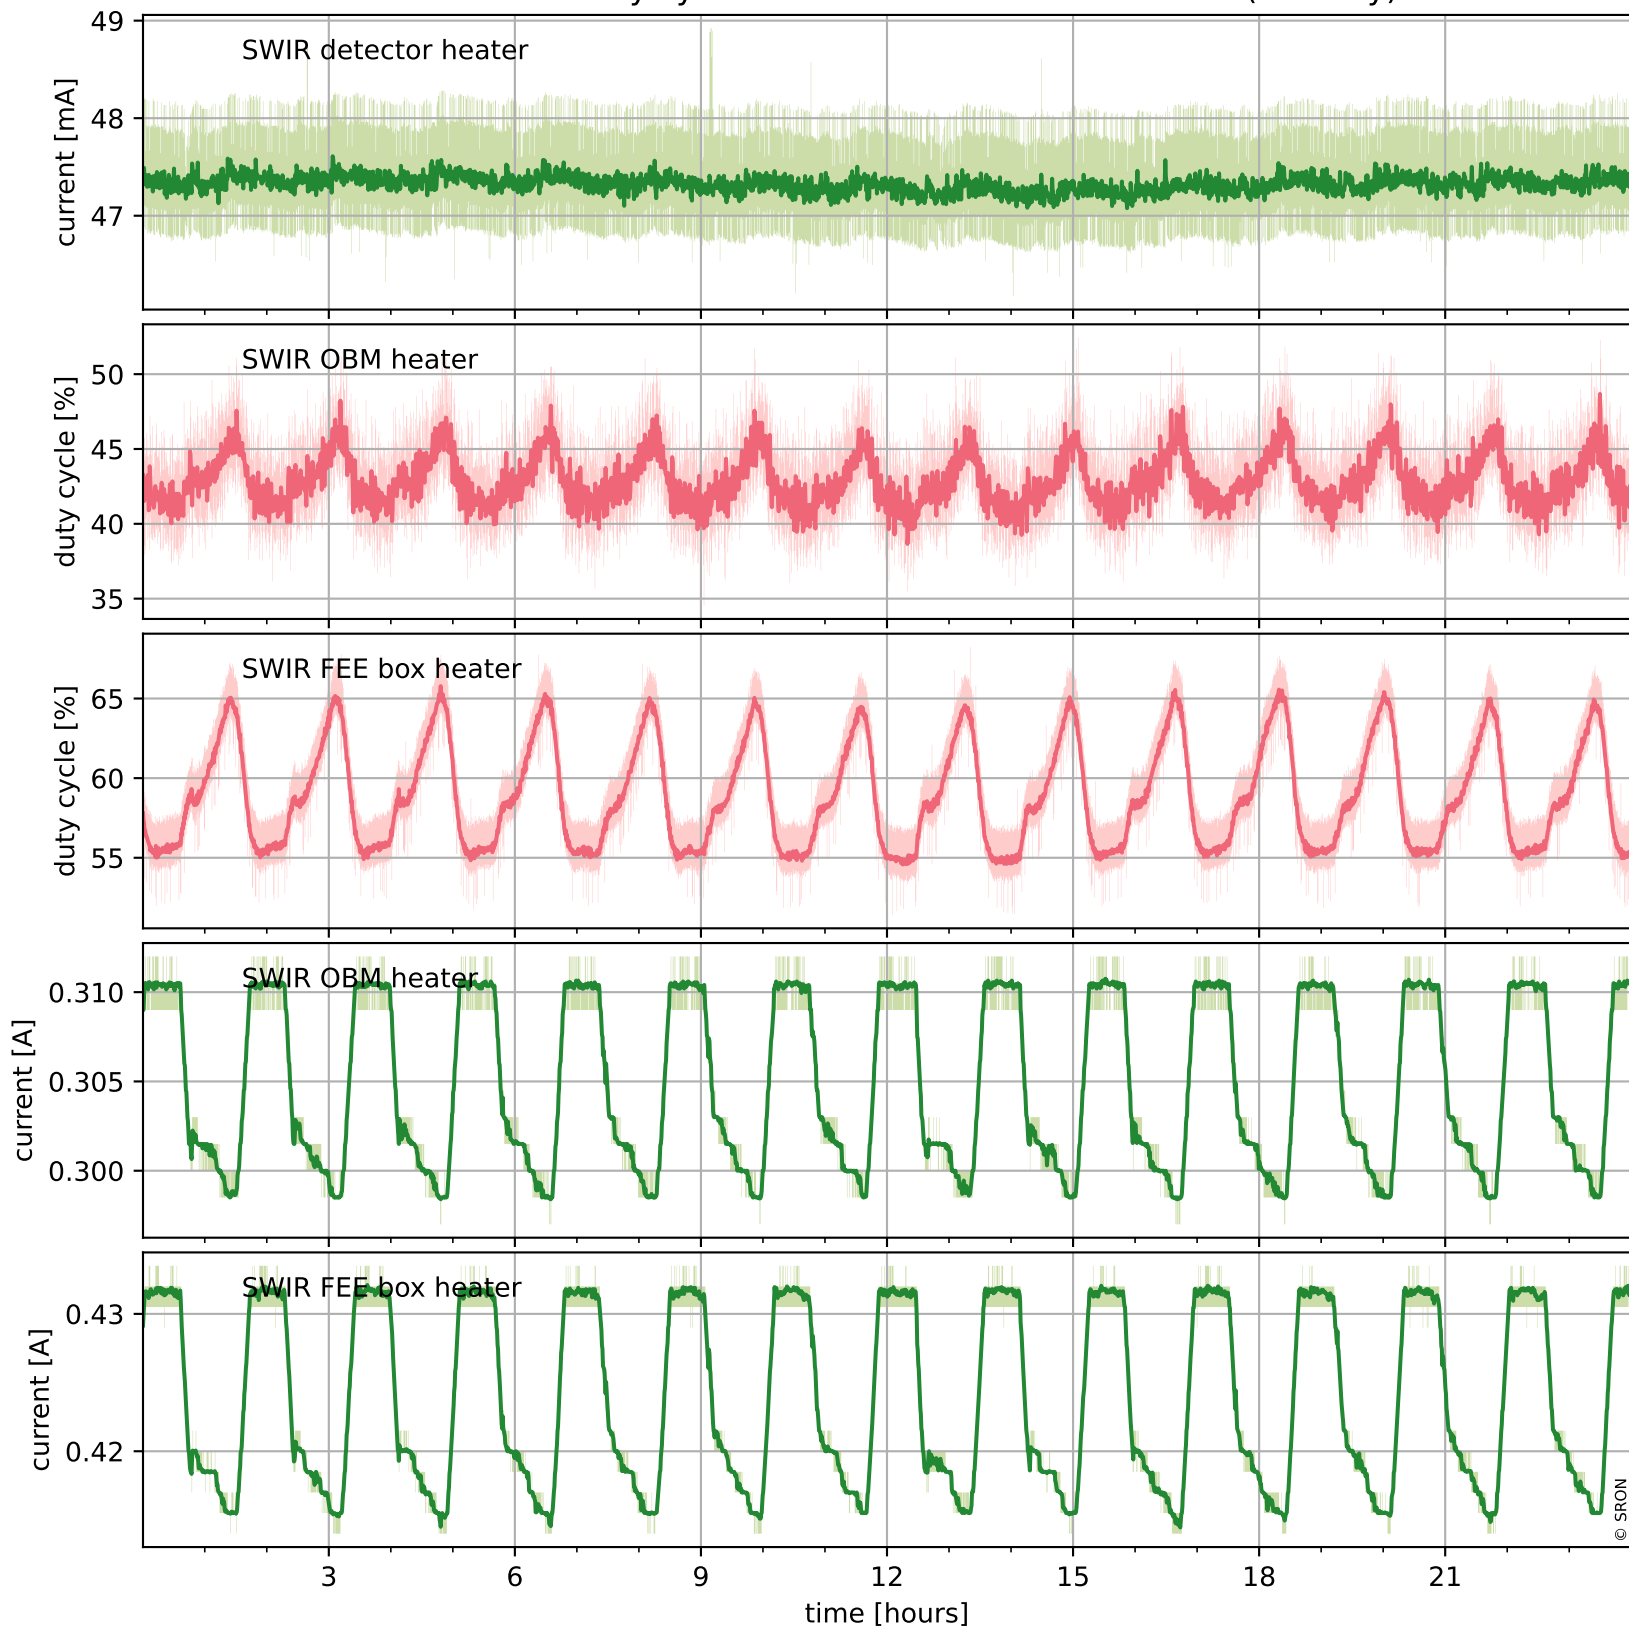

Tropomi SWIR housekeeping data

orbits : [25405, 25418]
coverage : 2022-09-08 / 2022-09-09
created : 2023-08-21T09:31:29

Temperature of sensors relevant for SWIR (one day)

Tropomi SWIR housekeeping data

orbits : [24934, 25418]
coverage : 2022-08-05 / 2022-09-09
created : 2023-08-21T09:31:29

Temperature of sensors relevant for SWIR (last month)

Tropomi SWIR housekeeping data

orbits : [25405, 25418]
coverage : 2022-09-08 / 2022-09-09
created : 2023-08-21T09:31:29

Current and duty cycle of 3 heaters relevant for SWIR (one day)