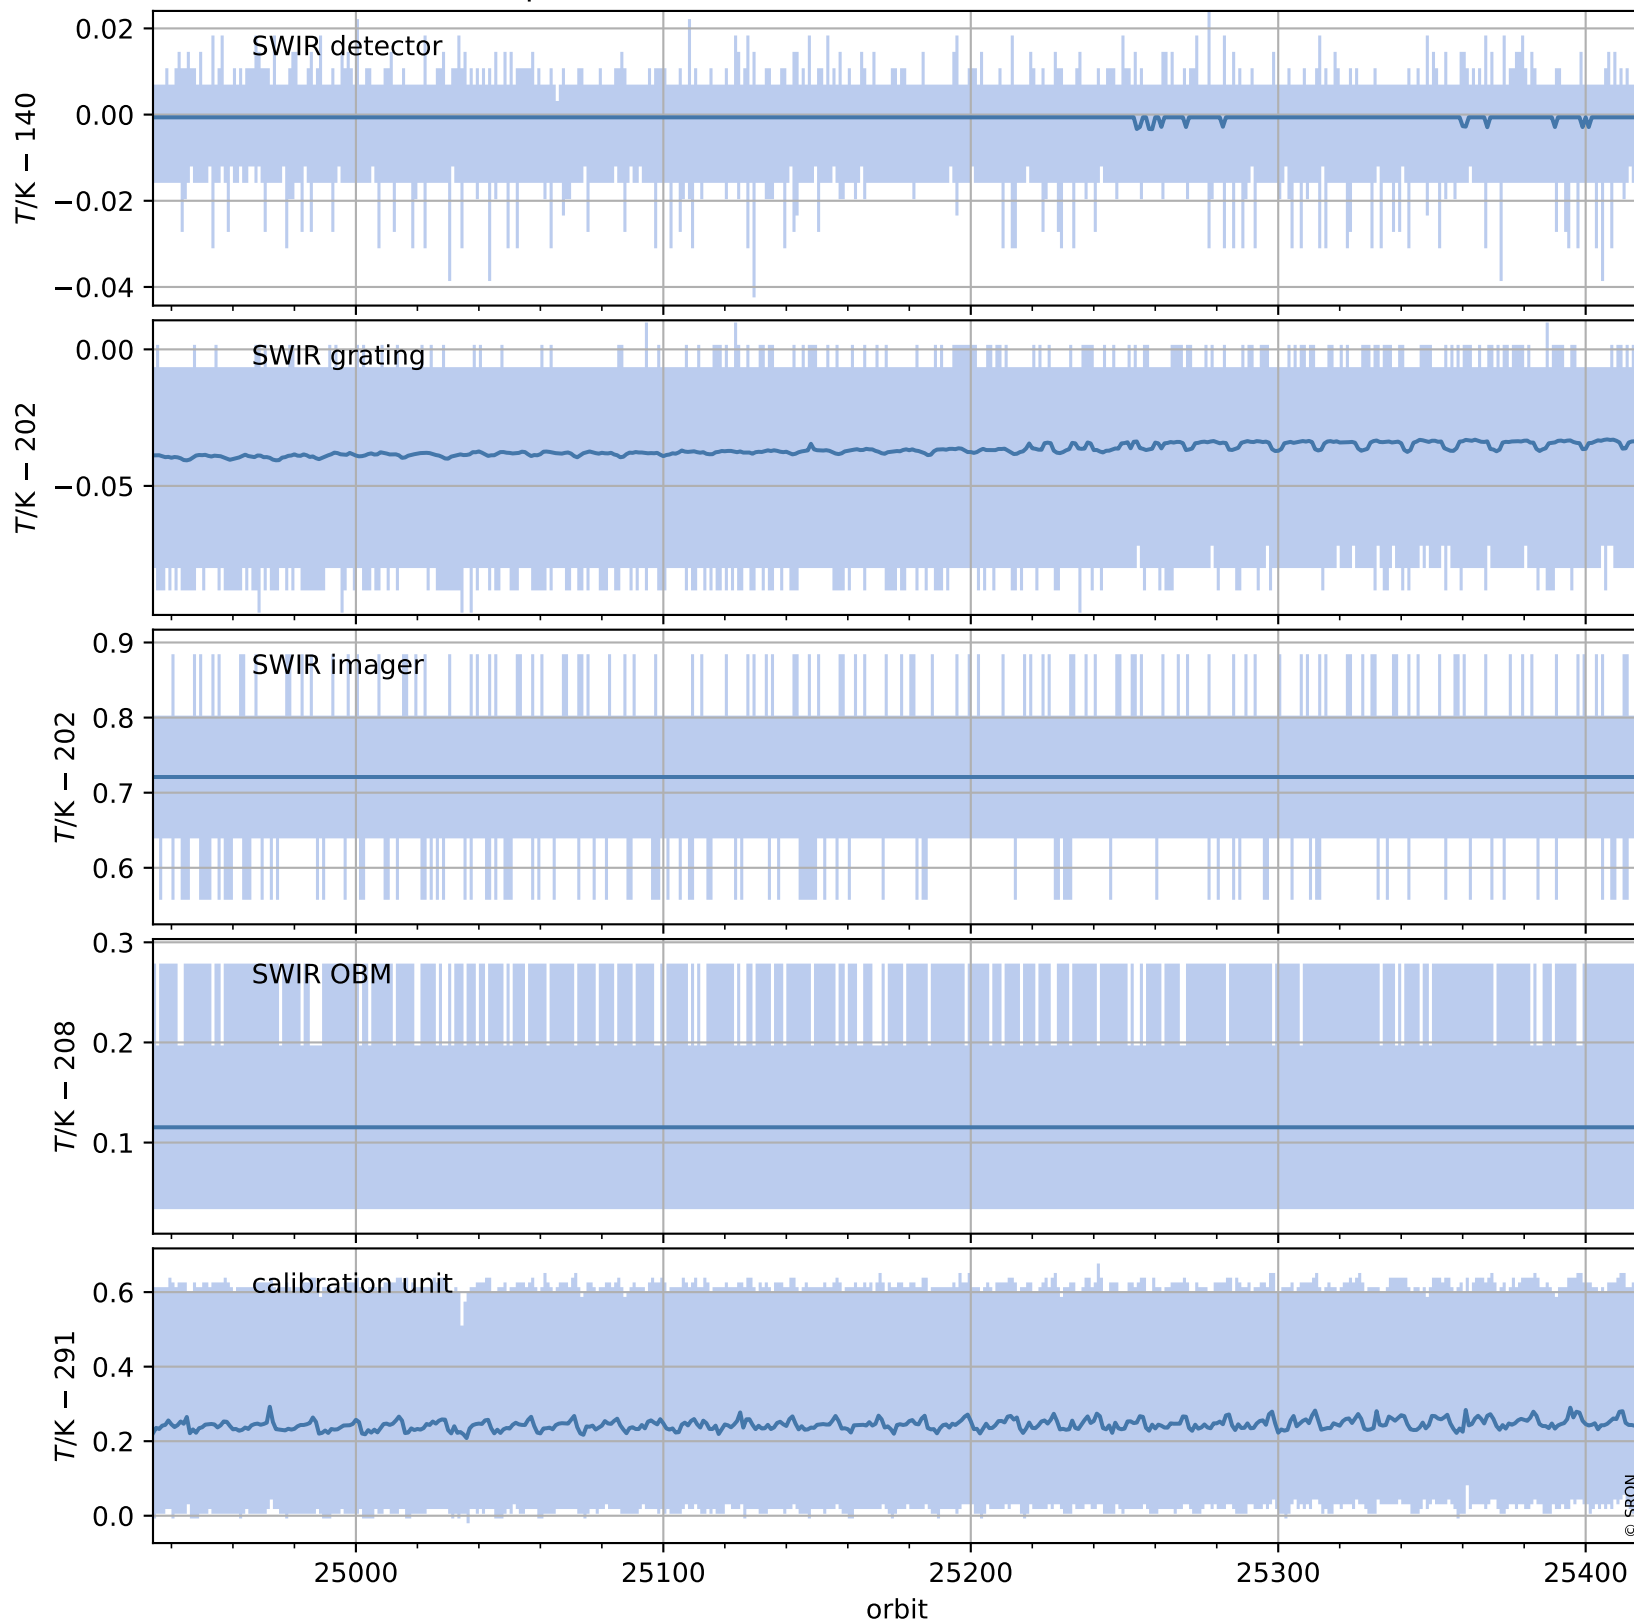

Tropomi SWIR housekeeping data

orbits : [25405, 25418]
coverage : 2022-09-08 / 2022-09-09
created : 2023-08-21T09:31:29

Temperature of sensors relevant for SWIR (one day)

Tropomi SWIR housekeeping data

orbits : [24934, 25418]
coverage : 2022-08-05 / 2022-09-09
created : 2023-08-21T09:31:29

Temperature of sensors relevant for SWIR (last month)

Tropomi SWIR housekeeping data

orbits : [25405, 25418]
coverage : 2022-09-08 / 2022-09-09
created : 2023-08-21T09:31:29

Current and duty cycle of 3 heaters relevant for SWIR (one day)

Tropomi SWIR housekeeping data

orbits : [24934, 25418]
coverage : 2022-08-05 / 2022-09-09
created : 2023-08-21T09:31:30

Current and duty cycle of 3 heaters relevant for SWIR (last month)

Tropomi SWIR housekeeping data

orbits : [25405, 25418]
coverage : 2022-09-08 / 2022-09-09
created : 2023-08-21T09:31:30

Temperature of sensors at the SWIR front-end electronics (one day)

Tropomi SWIR housekeeping data

orbits : [24934, 25418]
coverage : 2022-08-05 / 2022-09-09
created : 2023-08-21T09:31:31