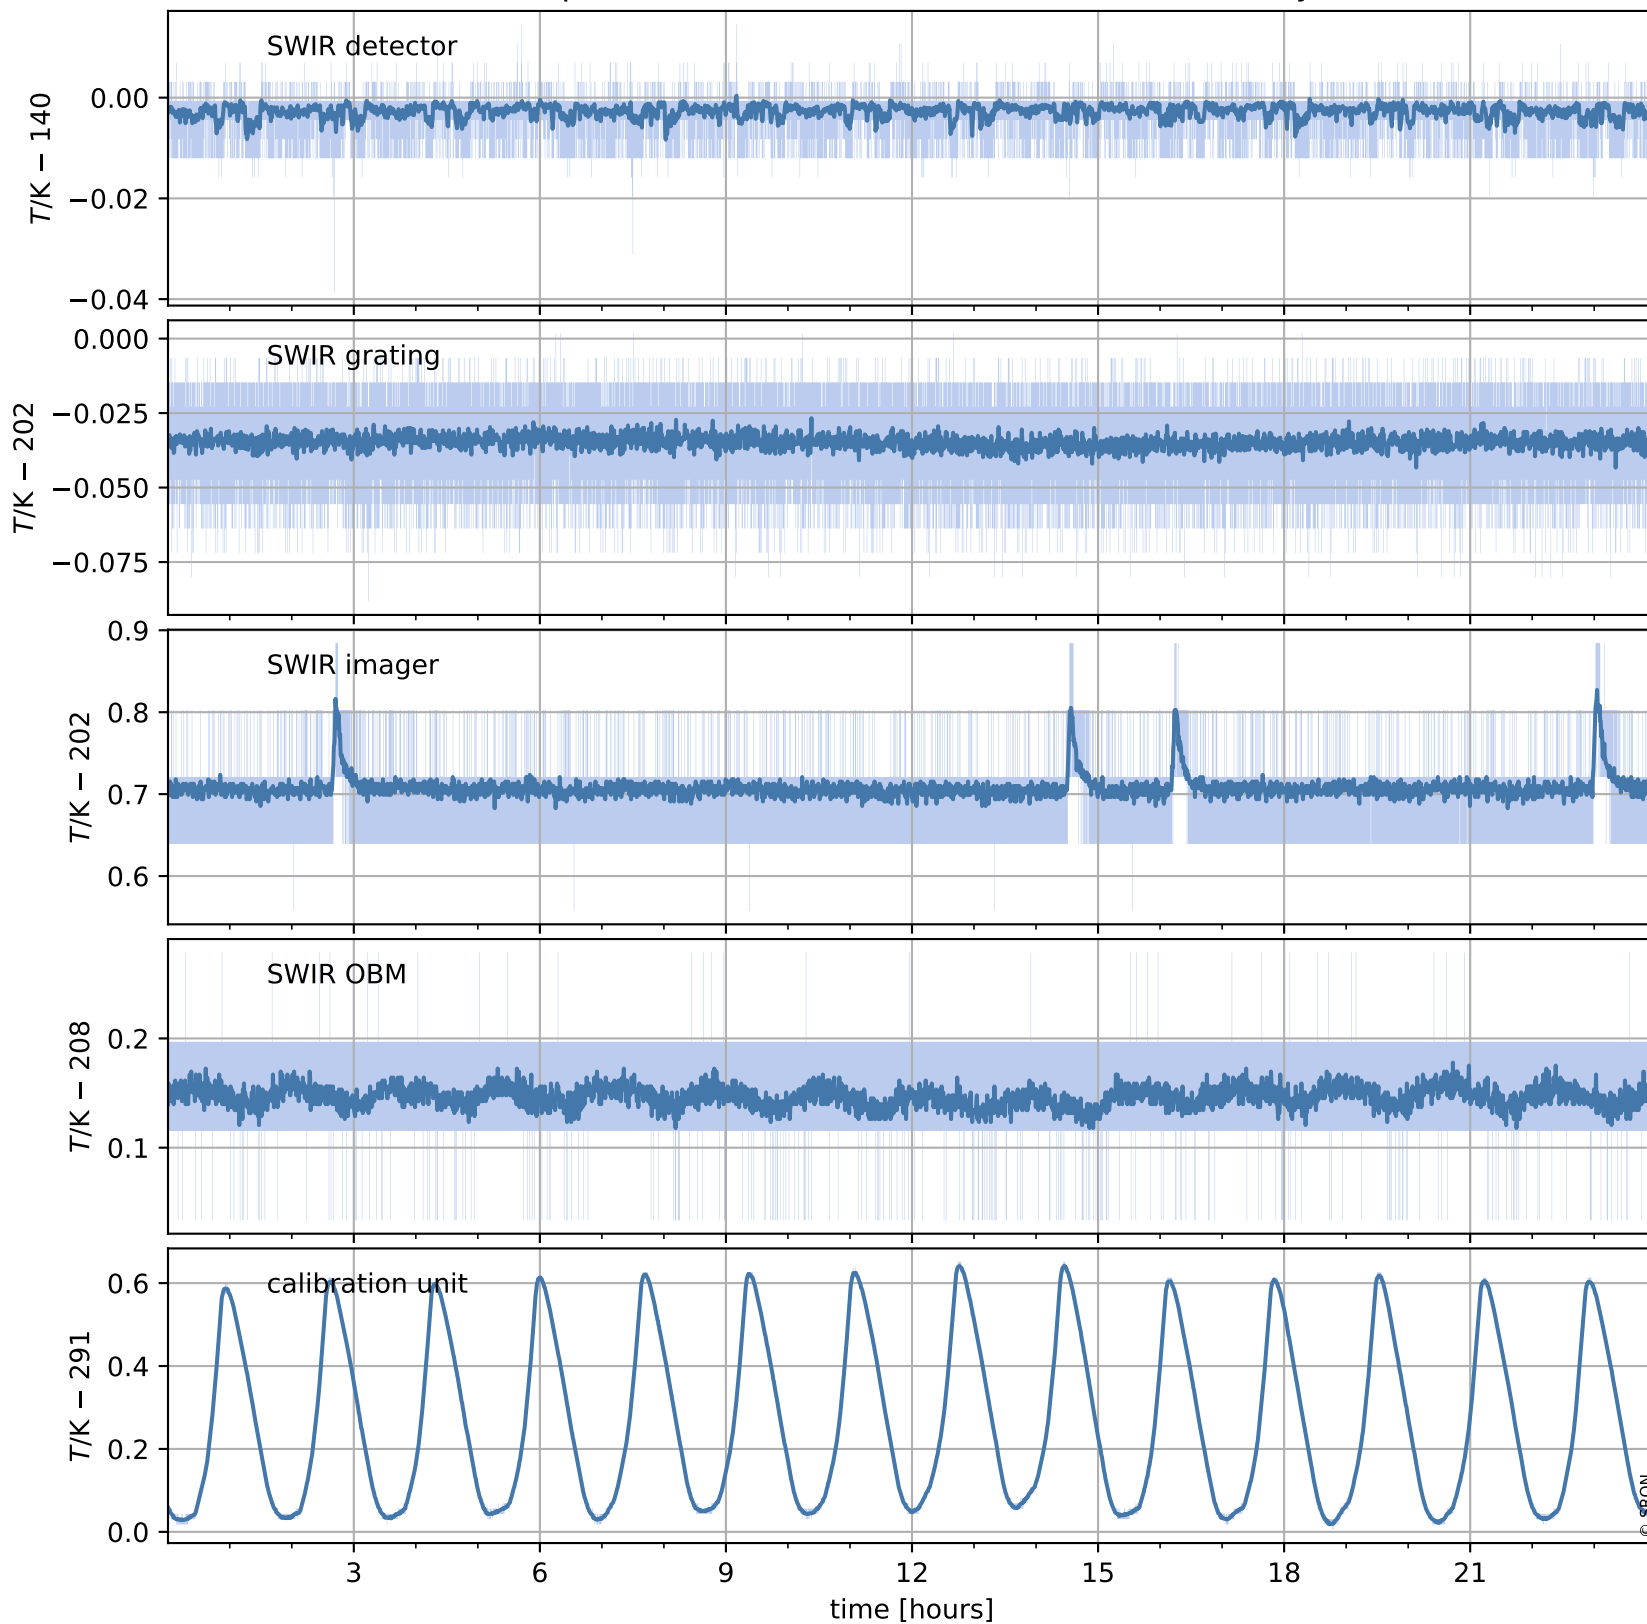

Tropomi SWIR housekeeping data

orbits : [25405, 25418]
coverage : 2022-09-08 / 2022-09-09
created : 2023-08-21T09:31:29

Temperature of sensors relevant for SWIR (one day)

Tropomi SWIR housekeeping data

orbits : [24934, 25418]
coverage : 2022-08-05 / 2022-09-09
created : 2023-08-21T09:31:29

Temperature of sensors relevant for SWIR (last month)

Tropomi SWIR housekeeping data

orbits : [25405, 25418]
coverage : 2022-09-08 / 2022-09-09
created : 2023-08-21T09:31:29

Current and duty cycle of 3 heaters relevant for SWIR (one day)

Tropomi SWIR housekeeping data

orbits : [24934, 25418]
coverage : 2022-08-05 / 2022-09-09
created : 2023-08-21T09:31:30

Current and duty cycle of 3 heaters relevant for SWIR (last month)

Tropomi SWIR housekeeping data