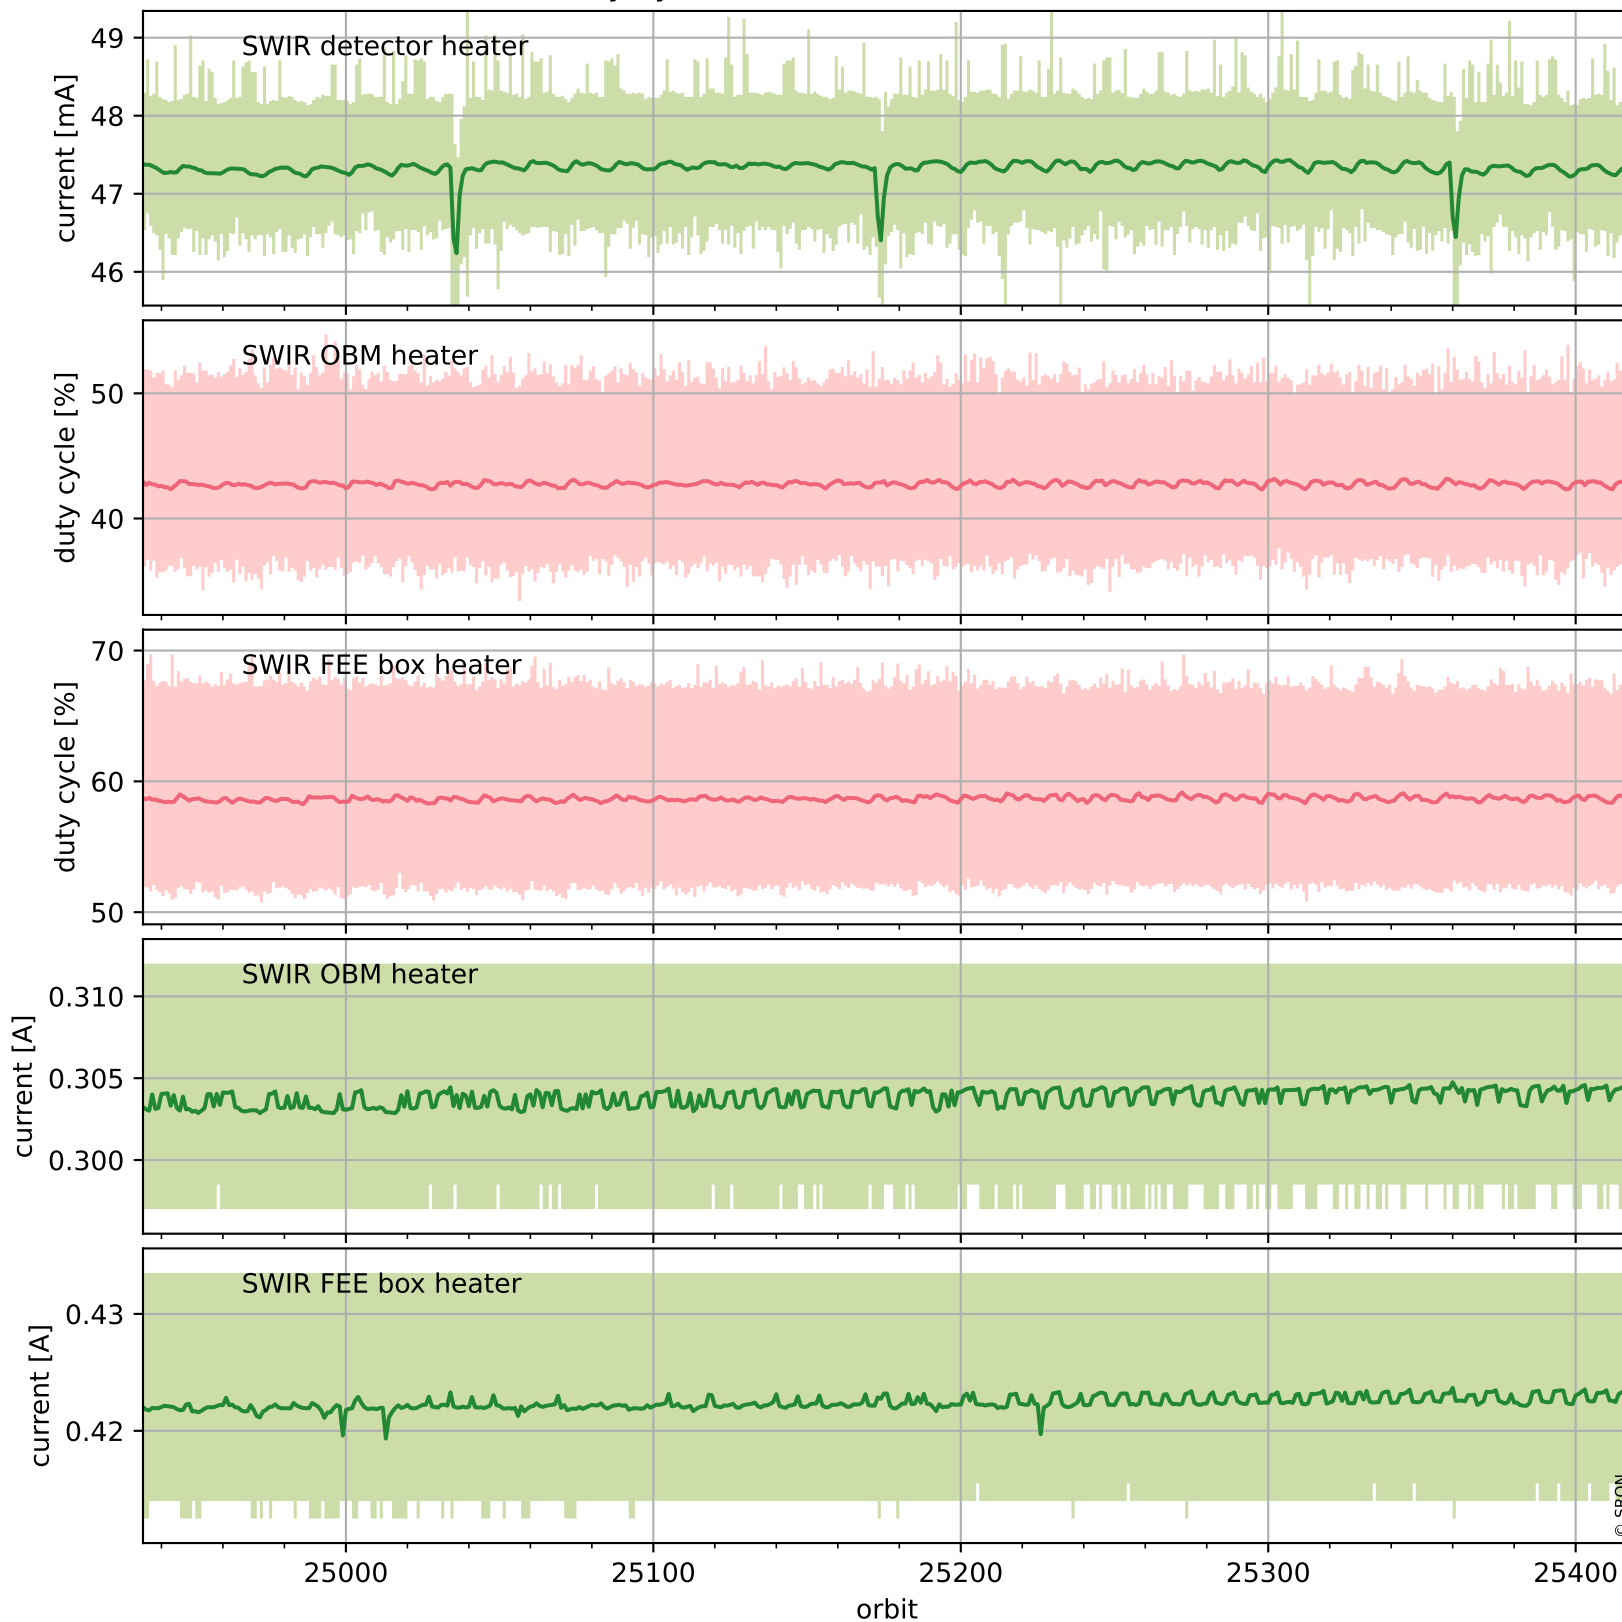

Tropomi SWIR housekeeping data

orbits : [25405, 25418]
coverage : 2022-09-08 / 2022-09-09
created : 2023-08-21T09:31:29

Temperature of sensors relevant for SWIR (one day)

Tropomi SWIR housekeeping data

orbits : [24934, 25418]
coverage : 2022-08-05 / 2022-09-09
created : 2023-08-21T09:31:29

Temperature of sensors relevant for SWIR (last month)

Tropomi SWIR housekeeping data

orbits : [25405, 25418]
coverage : 2022-09-08 / 2022-09-09
created : 2023-08-21T09:31:29

Current and duty cycle of 3 heaters relevant for SWIR (one day)

Tropomi SWIR housekeeping data

orbits : [24934, 25418]
coverage : 2022-08-05 / 2022-09-09
created : 2023-08-21T09:31:30

Current and duty cycle of 3 heaters relevant for SWIR (last month)

Tropomi SWIR housekeeping data

orbits : [25405, 25418]
coverage : 2022-09-08 / 2022-09-09
created : 2023-08-21T09:31:30

Temperature of sensors at the SWIR front-end electronics (one day)

Tropomi SWIR housekeeping data

orbits : [24934, 25418]
coverage : 2022-08-05 / 2022-09-09
created : 2023-08-21T09:31:31