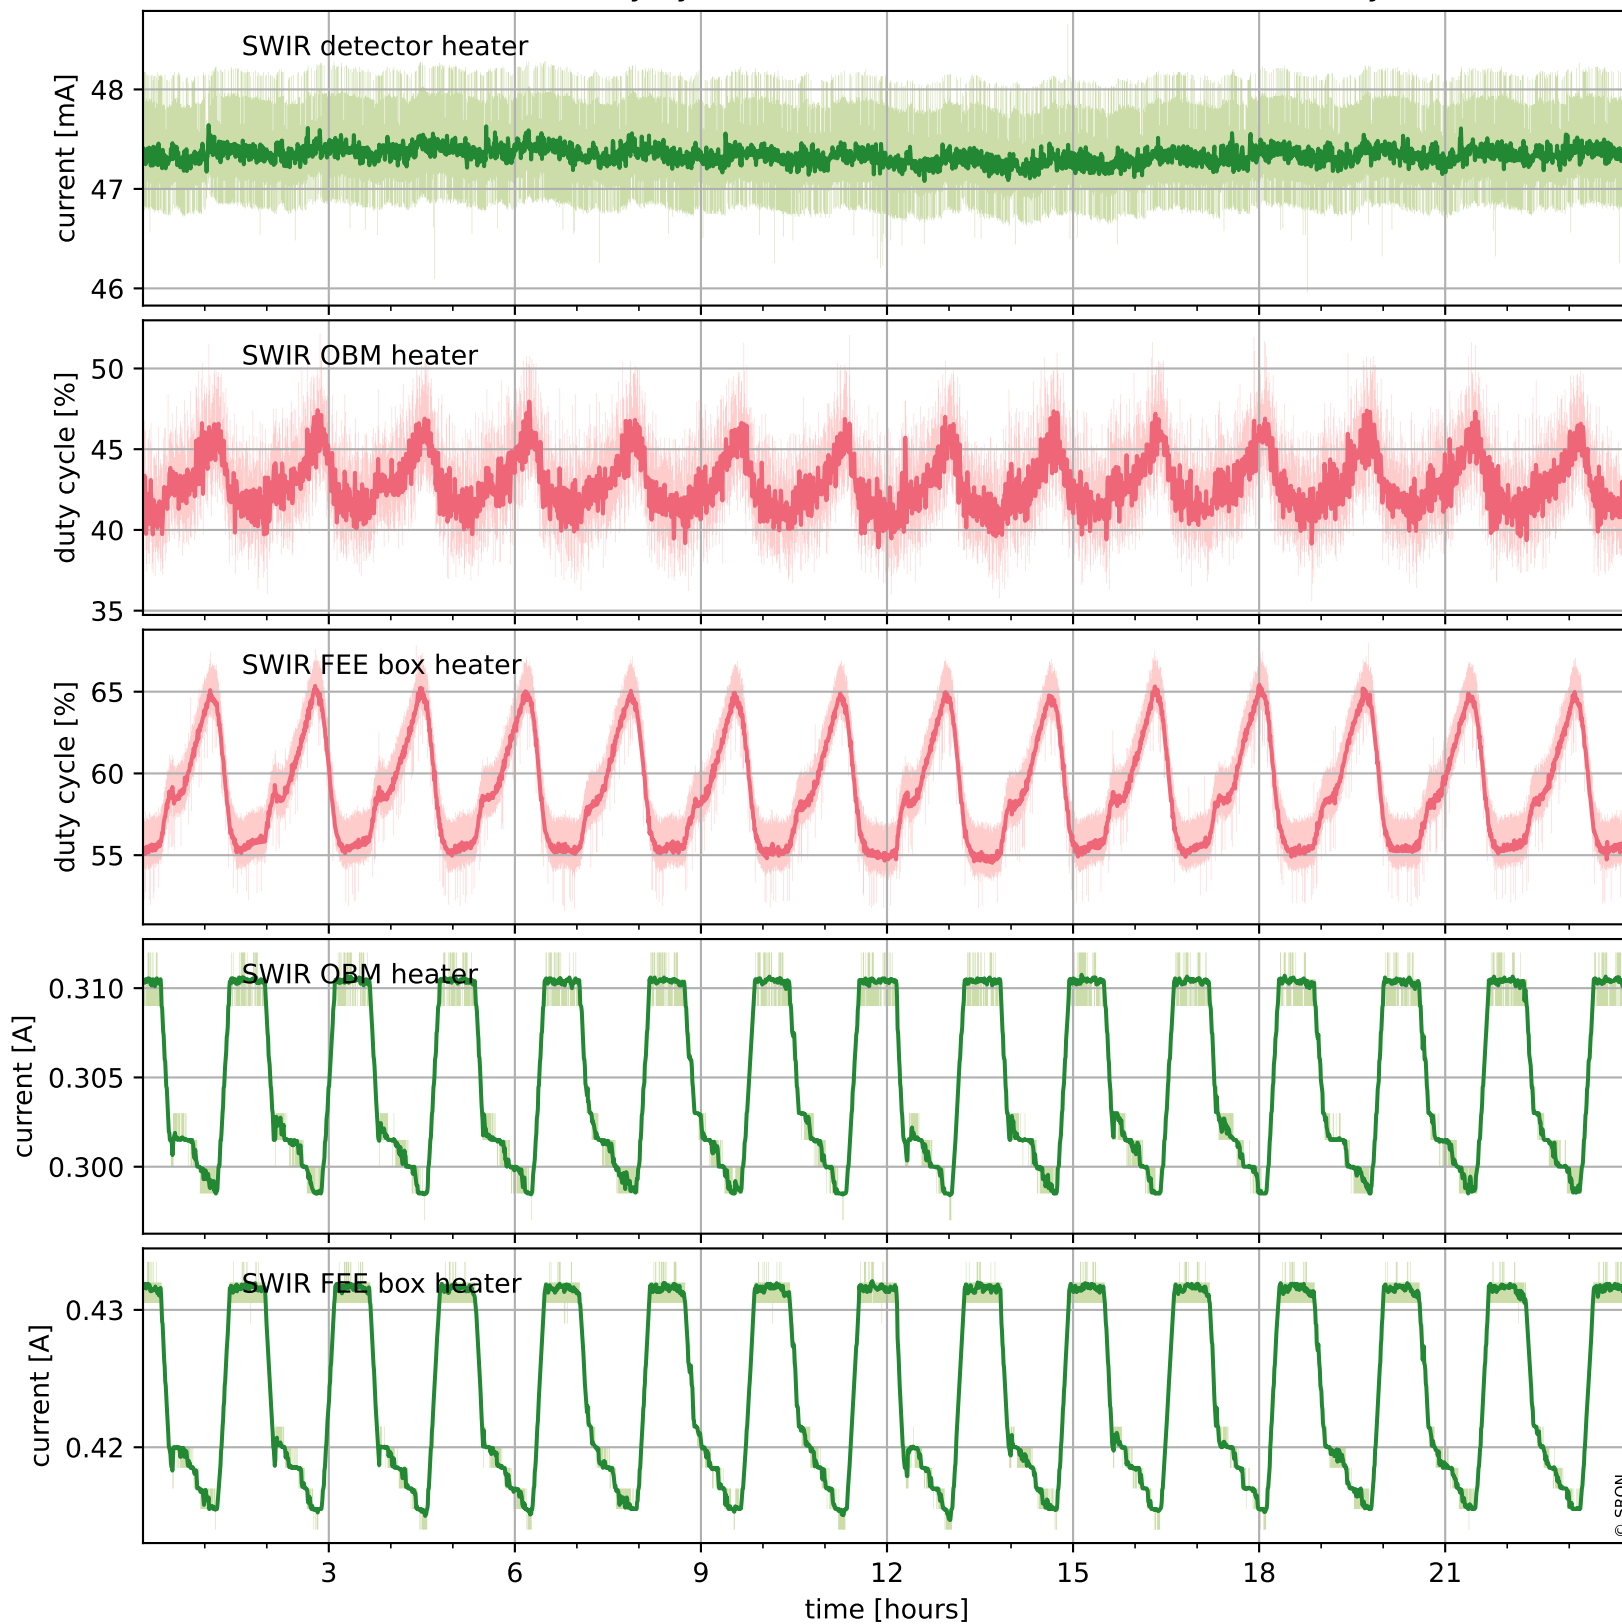

Tropomi SWIR housekeeping data

orbits : [25419, 25432]
coverage : 2022-09-09 / 2022-09-10
created : 2023-08-21T09:31:31

Temperature of sensors relevant for SWIR (one day)

Tropomi SWIR housekeeping data

orbits : [24948, 25432]
coverage : 2022-08-06 / 2022-09-10
created : 2023-08-21T09:31:31

Temperature of sensors relevant for SWIR (last month)

Tropomi SWIR housekeeping data

orbits : [25419, 25432]
coverage : 2022-09-09 / 2022-09-10
created : 2023-08-21T09:31:32

Current and duty cycle of 3 heaters relevant for SWIR (one day)

Tropomi SWIR housekeeping data

orbits : [24948, 25432]
coverage : 2022-08-06 / 2022-09-10
created : 2023-08-21T09:31:32

Current and duty cycle of 3 heaters relevant for SWIR (last month)

Tropomi SWIR housekeeping data

orbits : [25419, 25432]
coverage : 2022-09-09 / 2022-09-10
created : 2023-08-21T09:31:33

Temperature of sensors at the SWIR front-end electronics (one day)

Tropomi SWIR housekeeping data

orbits : [24948, 25432]
coverage : 2022-08-06 / 2022-09-10
created : 2023-08-21T09:31:33