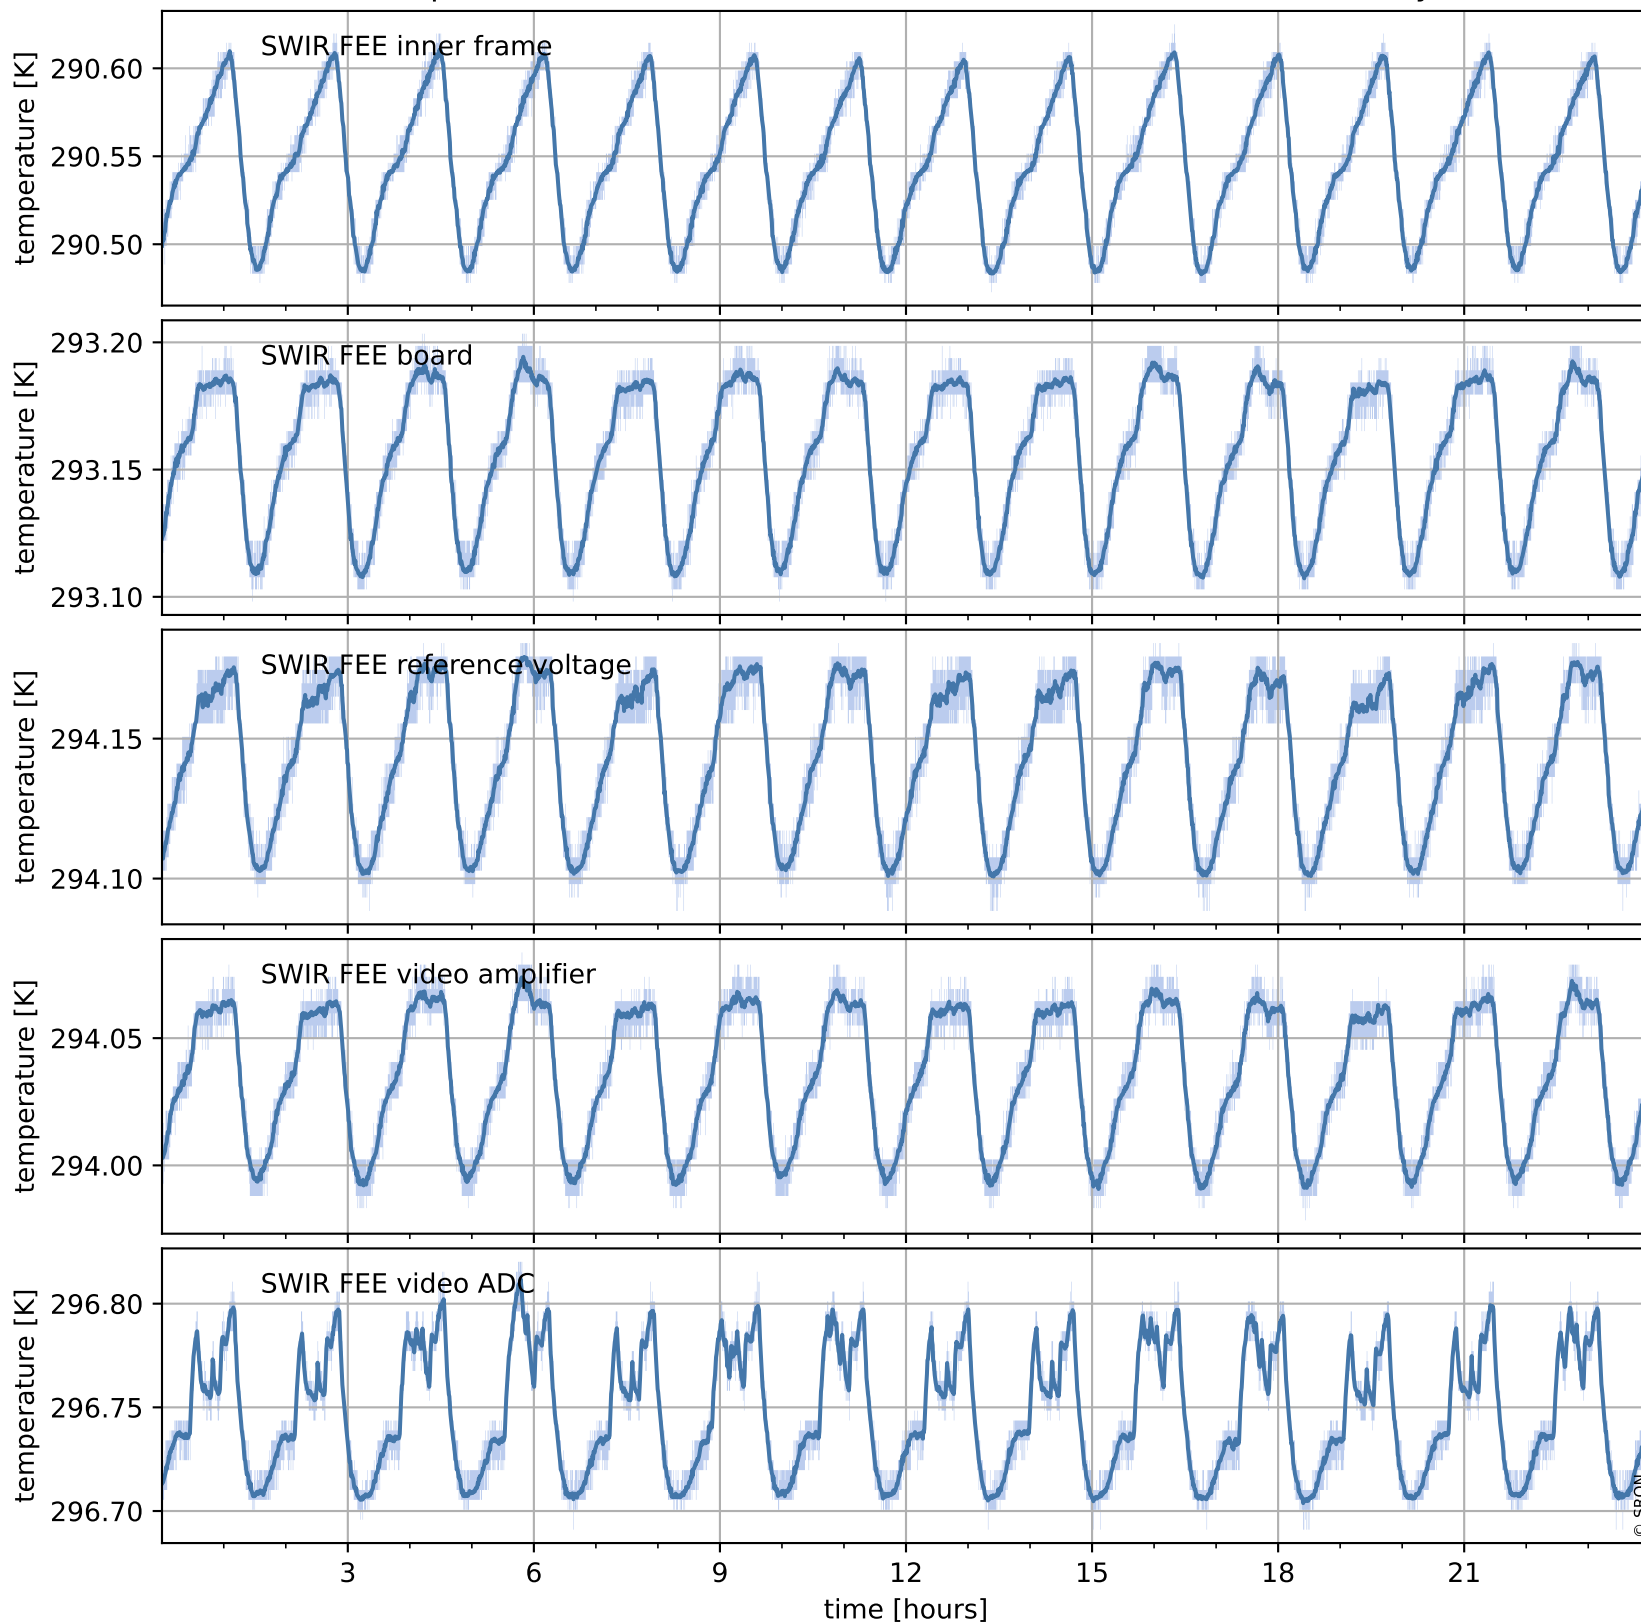

Tropomi SWIR housekeeping data

orbits : [25419, 25432]
coverage : 2022-09-09 / 2022-09-10
created : 2023-08-21T09:31:31

Temperature of sensors relevant for SWIR (one day)

Tropomi SWIR housekeeping data

orbits : [24948, 25432]
coverage : 2022-08-06 / 2022-09-10
created : 2023-08-21T09:31:31

Temperature of sensors relevant for SWIR (last month)

Tropomi SWIR housekeeping data

orbits : [25419, 25432]
coverage : 2022-09-09 / 2022-09-10
created : 2023-08-21T09:31:32

Current and duty cycle of 3 heaters relevant for SWIR (one day)

Tropomi SWIR housekeeping data

orbits : [24948, 25432]
coverage : 2022-08-06 / 2022-09-10
created : 2023-08-21T09:31:32

Current and duty cycle of 3 heaters relevant for SWIR (last month)

Tropomi SWIR housekeeping data

orbits : [25419, 25432]
coverage : 2022-09-09 / 2022-09-10
created : 2023-08-21T09:31:33

Temperature of sensors at the SWIR front-end electronics (one day)

Tropomi SWIR housekeeping data

orbits : [24948, 25432]
coverage : 2022-08-06 / 2022-09-10
created : 2023-08-21T09:31:33