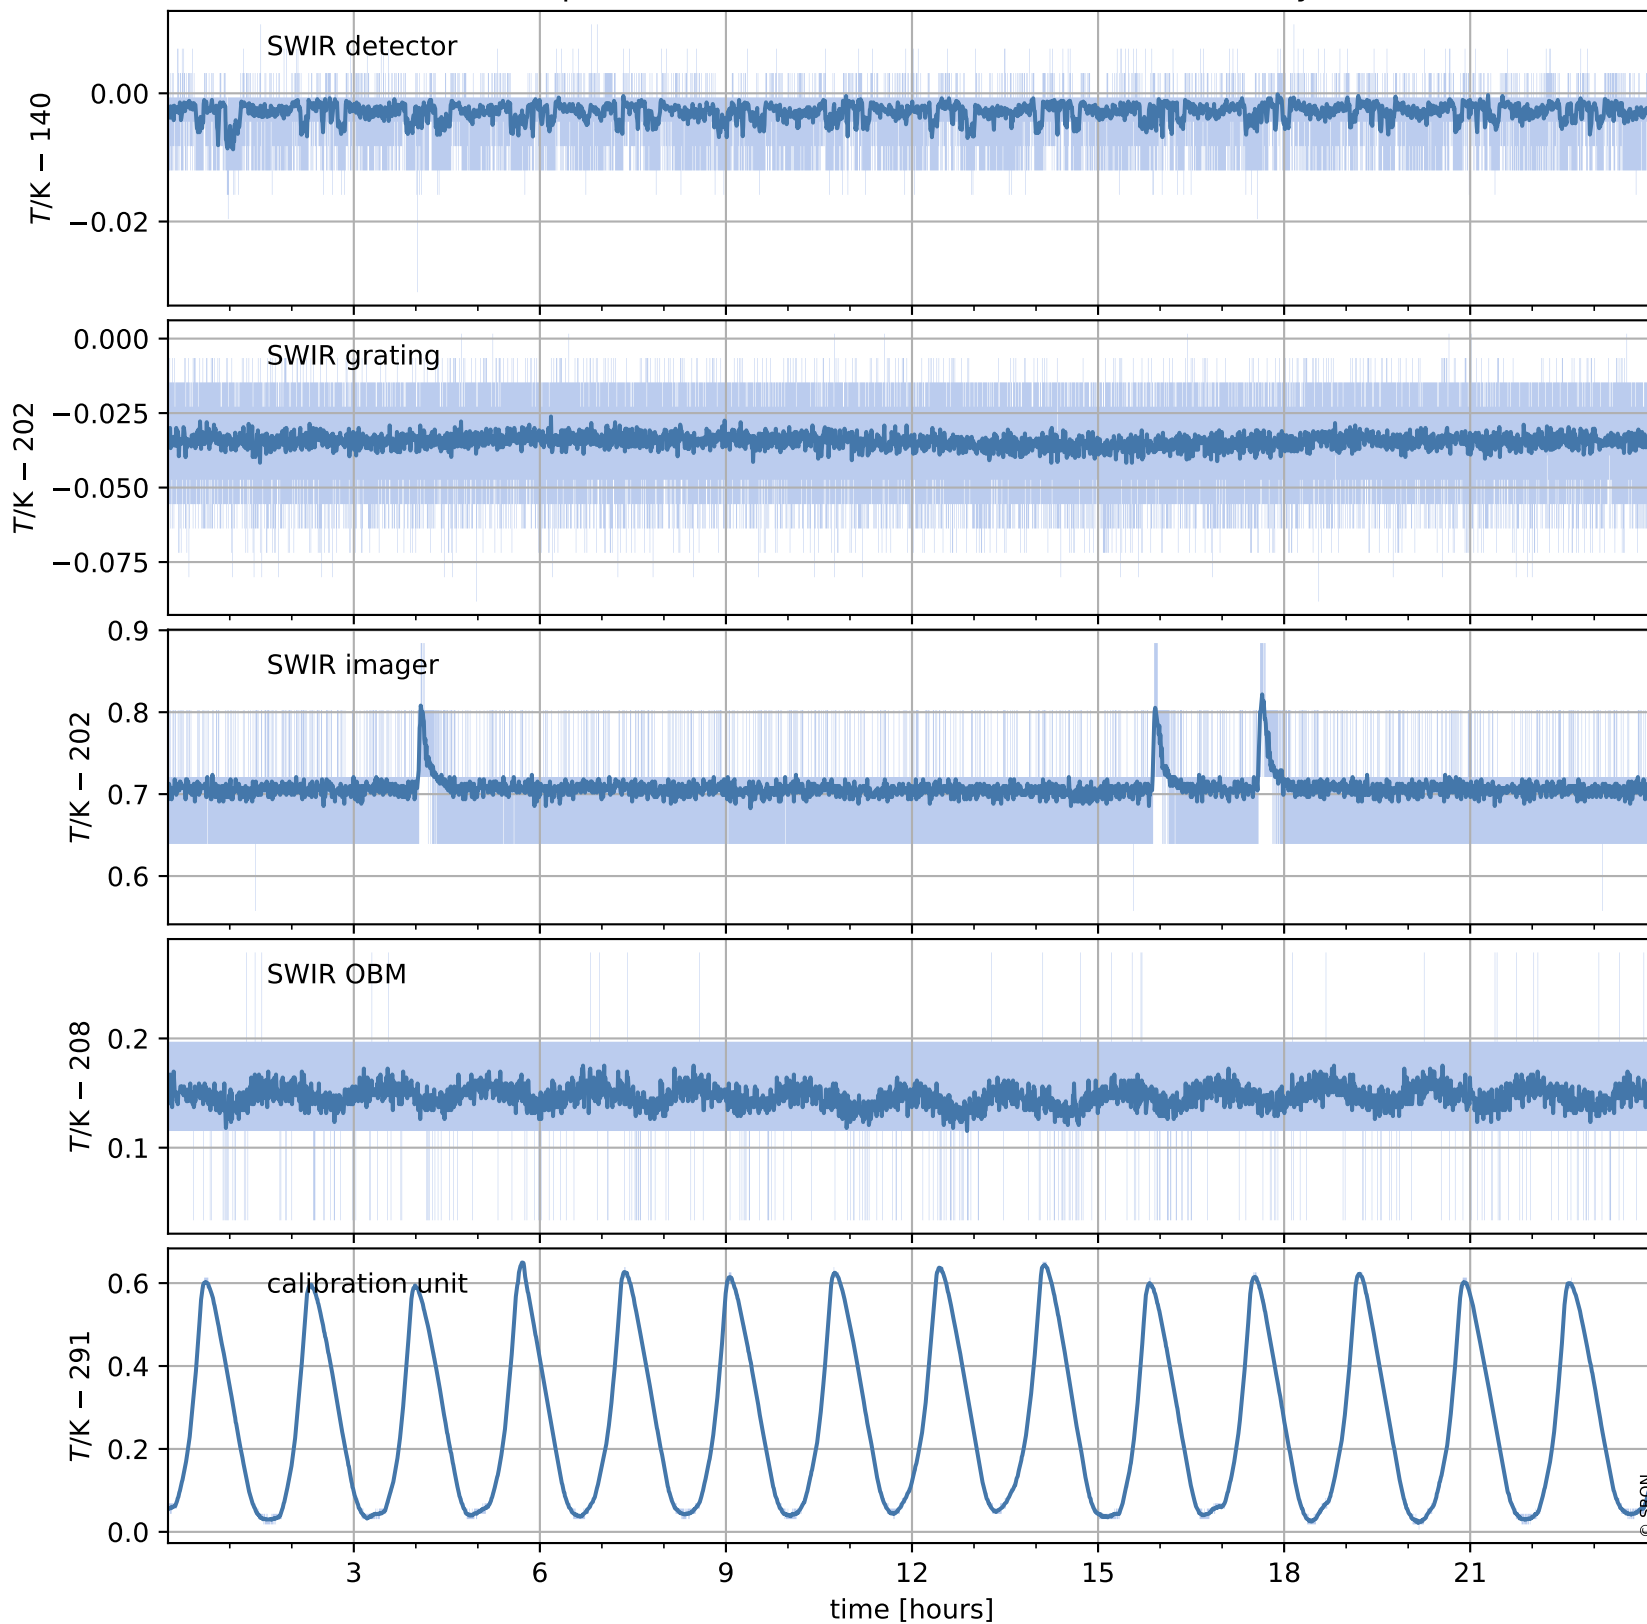

Tropomi SWIR housekeeping data

orbits : [25419, 25432]
coverage : 2022-09-09 / 2022-09-10
created : 2023-08-21T09:31:31

Temperature of sensors relevant for SWIR (one day)

Tropomi SWIR housekeeping data

orbits : [24948, 25432]
coverage : 2022-08-06 / 2022-09-10
created : 2023-08-21T09:31:31

Temperature of sensors relevant for SWIR (last month)

Tropomi SWIR housekeeping data

orbits : [25419, 25432]
coverage : 2022-09-09 / 2022-09-10
created : 2023-08-21T09:31:32

Current and duty cycle of 3 heaters relevant for SWIR (one day)

Tropomi SWIR housekeeping data

orbits : [24948, 25432]
coverage : 2022-08-06 / 2022-09-10
created : 2023-08-21T09:31:32

Current and duty cycle of 3 heaters relevant for SWIR (last month)

Tropomi SWIR housekeeping data

orbits : [25419, 25432]
coverage : 2022-09-09 / 2022-09-10
created : 2023-08-21T09:31:33

Temperature of sensors at the SWIR front-end electronics (one day)

Tropomi SWIR housekeeping data

orbits : [24948, 25432]
coverage : 2022-08-06 / 2022-09-10
created : 2023-08-21T09:31:33