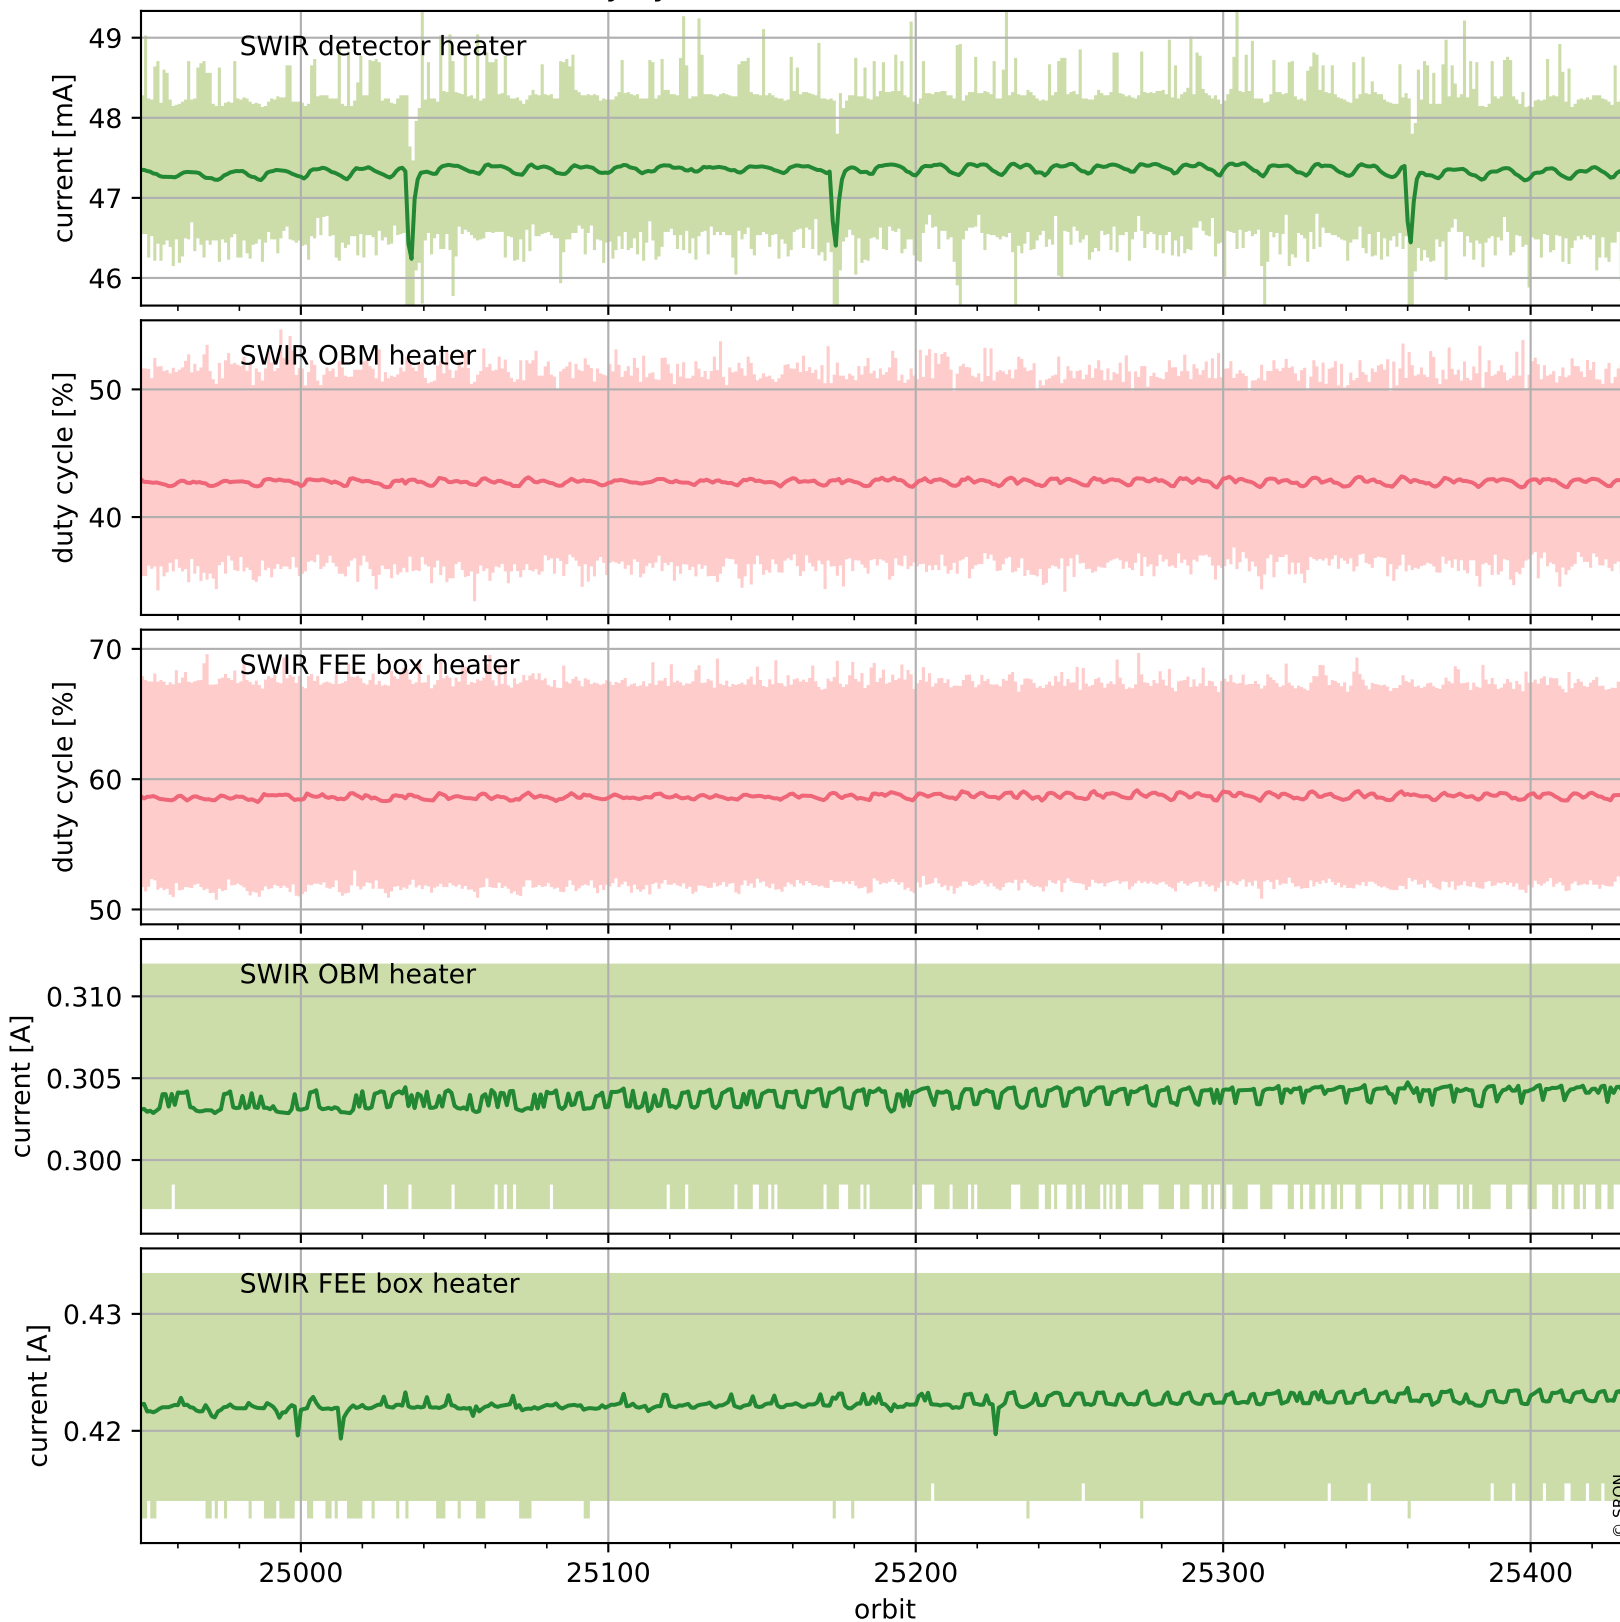

Tropomi SWIR housekeeping data

orbits : [25419, 25432]
coverage : 2022-09-09 / 2022-09-10
created : 2023-08-21T09:31:31

Temperature of sensors relevant for SWIR (one day)

Tropomi SWIR housekeeping data

orbits : [24948, 25432]
coverage : 2022-08-06 / 2022-09-10
created : 2023-08-21T09:31:31

Temperature of sensors relevant for SWIR (last month)

Tropomi SWIR housekeeping data

orbits : [25419, 25432]
coverage : 2022-09-09 / 2022-09-10
created : 2023-08-21T09:31:32

Current and duty cycle of 3 heaters relevant for SWIR (one day)

Tropomi SWIR housekeeping data

orbits : [24948, 25432]
coverage : 2022-08-06 / 2022-09-10
created : 2023-08-21T09:31:32

Current and duty cycle of 3 heaters relevant for SWIR (last month)

Tropomi SWIR housekeeping data

orbits : [25419, 25432]
coverage : 2022-09-09 / 2022-09-10
created : 2023-08-21T09:31:33

Temperature of sensors at the SWIR front-end electronics (one day)

Tropomi SWIR housekeeping data

orbits : [24948, 25432]
coverage : 2022-08-06 / 2022-09-10
created : 2023-08-21T09:31:33