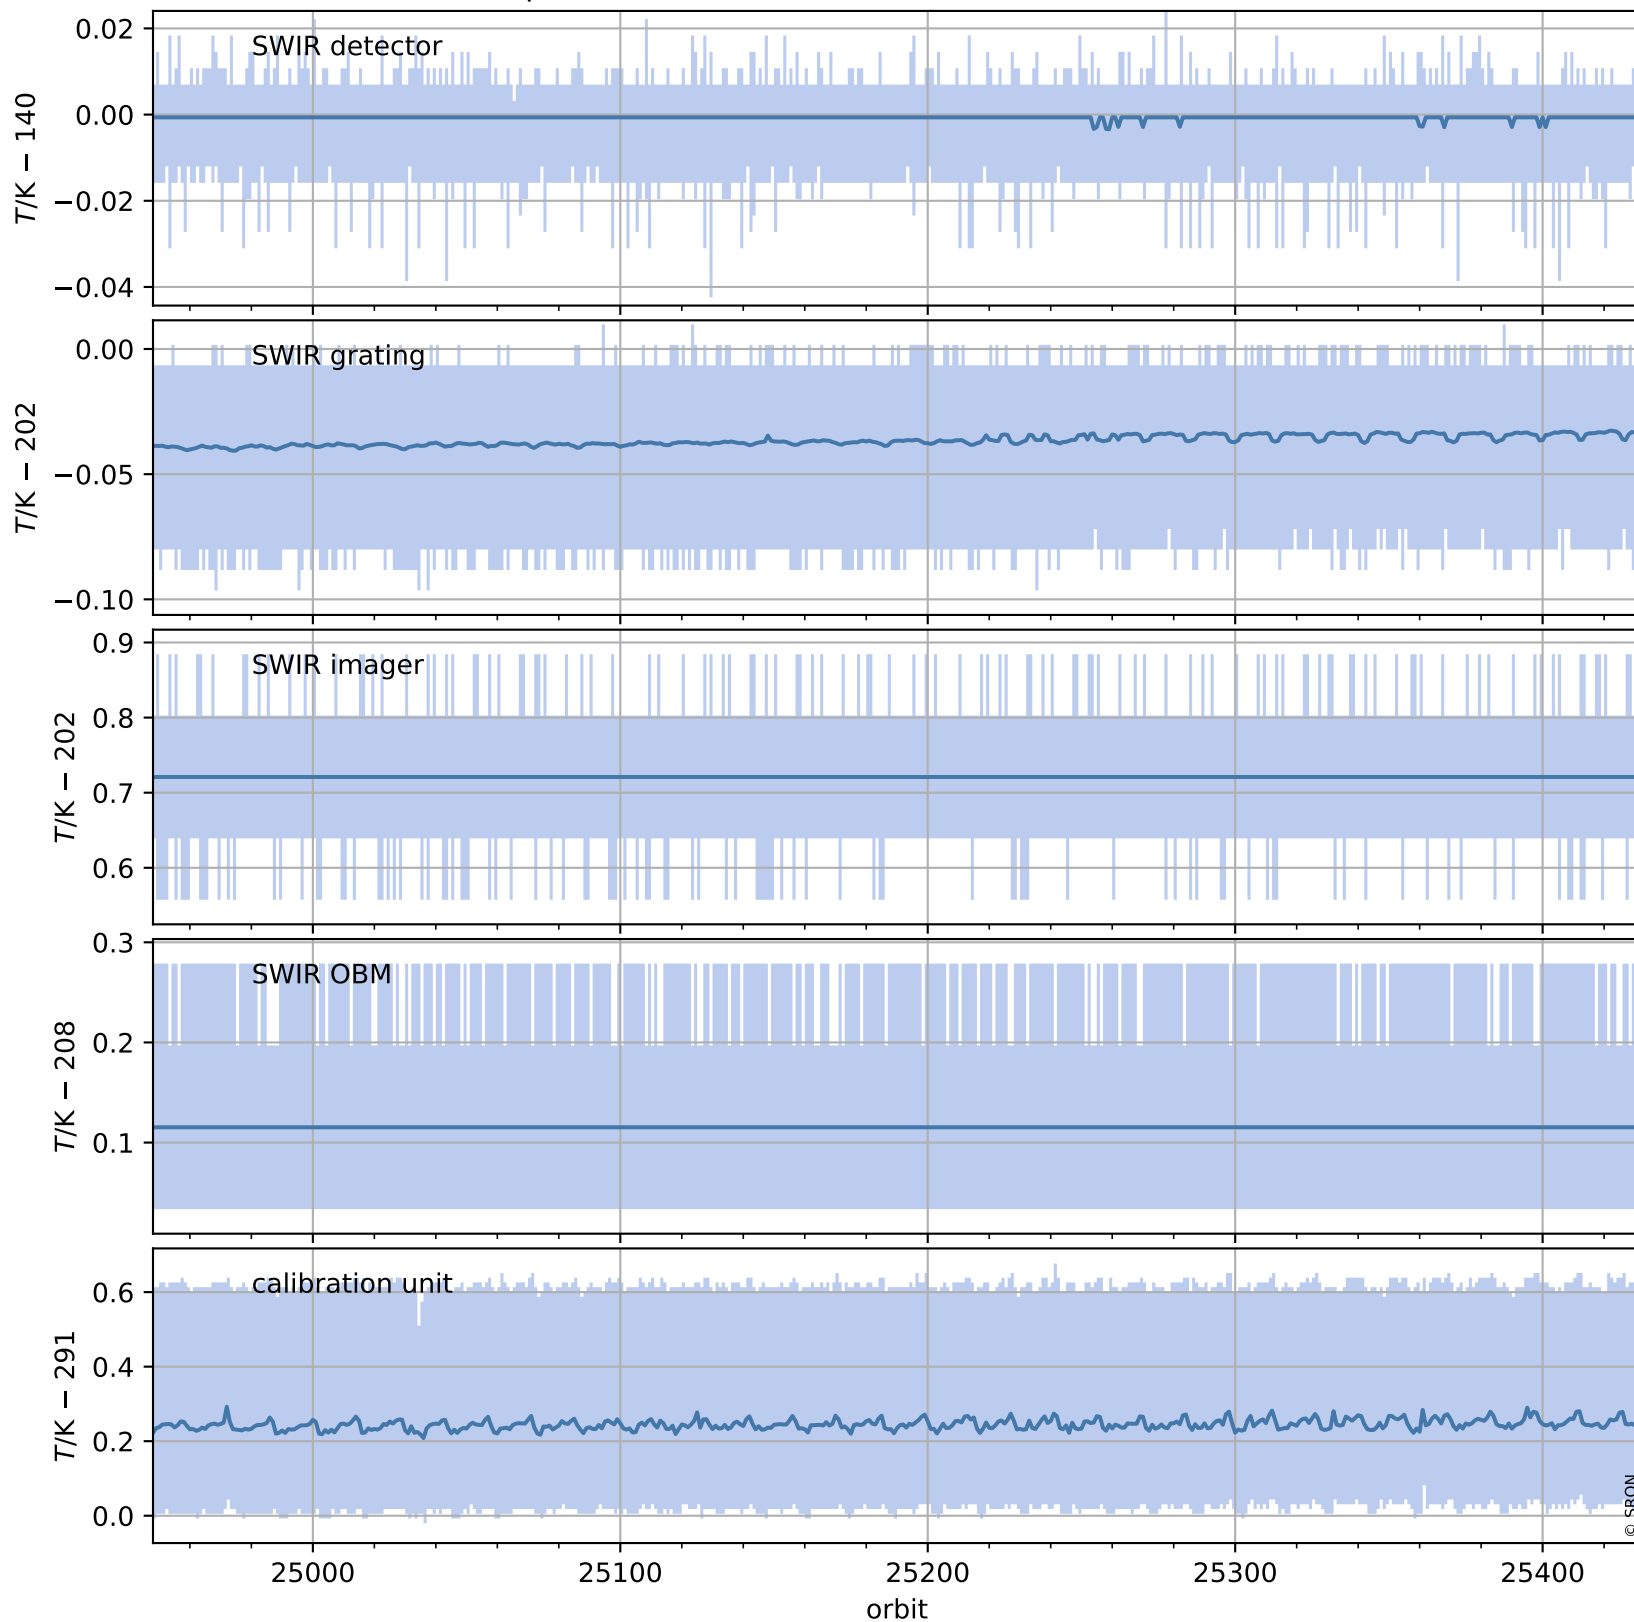

Tropomi SWIR housekeeping data

orbits : [25419, 25432]
coverage : 2022-09-09 / 2022-09-10
created : 2023-08-21T09:31:31

Temperature of sensors relevant for SWIR (one day)

Tropomi SWIR housekeeping data

orbits : [24948, 25432]
coverage : 2022-08-06 / 2022-09-10
created : 2023-08-21T09:31:31

Temperature of sensors relevant for SWIR (last month)

Tropomi SWIR housekeeping data

orbits : [25419, 25432]
coverage : 2022-09-09 / 2022-09-10
created : 2023-08-21T09:31:32

Current and duty cycle of 3 heaters relevant for SWIR (one day)

Tropomi SWIR housekeeping data

orbits : [24948, 25432]
coverage : 2022-08-06 / 2022-09-10
created : 2023-08-21T09:31:32

Current and duty cycle of 3 heaters relevant for SWIR (last month)

Tropomi SWIR housekeeping data

orbits : [25419, 25432]
coverage : 2022-09-09 / 2022-09-10
created : 2023-08-21T09:31:33

Temperature of sensors at the SWIR front-end electronics (one day)

Tropomi SWIR housekeeping data

orbits : [24948, 25432]
coverage : 2022-08-06 / 2022-09-10
created : 2023-08-21T09:31:33