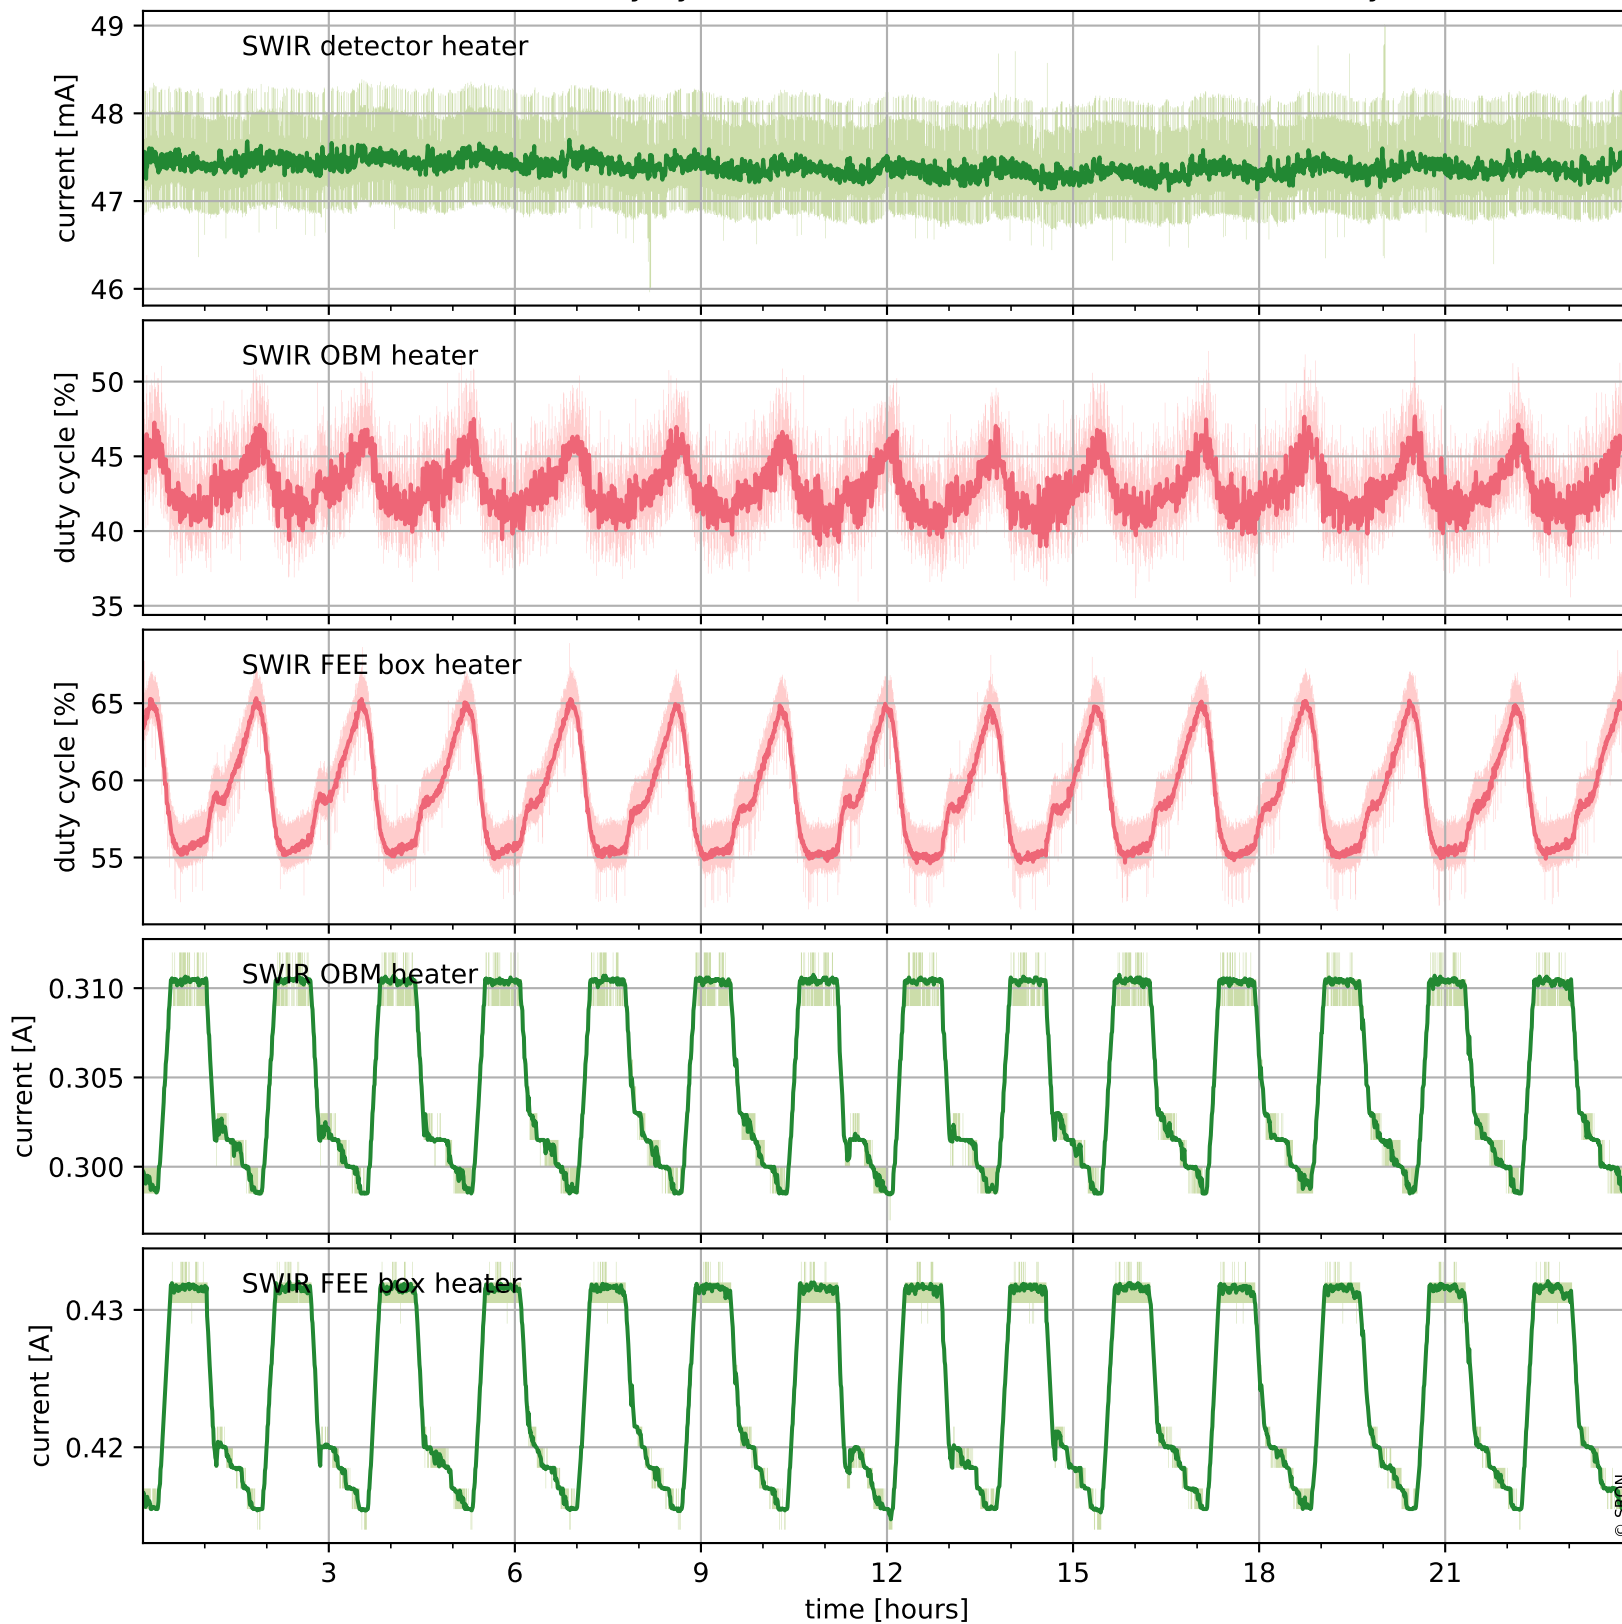

Tropomi SWIR housekeeping data

orbits : [25462, 25475]
coverage : 2022-09-12 / 2022-09-13
created : 2023-08-21T09:31:38

Temperature of sensors relevant for SWIR (one day)

Tropomi SWIR housekeeping data

orbits : [24991, 25475]
coverage : 2022-08-09 / 2022-09-13
created : 2023-08-21T09:31:38

Temperature of sensors relevant for SWIR (last month)

Tropomi SWIR housekeeping data

orbits : [25462, 25475]
coverage : 2022-09-12 / 2022-09-13
created : 2023-08-21T09:31:39

Current and duty cycle of 3 heaters relevant for SWIR (one day)

Tropomi SWIR housekeeping data

orbits : [24991, 25475]
coverage : 2022-08-09 / 2022-09-13
created : 2023-08-21T09:31:39

Current and duty cycle of 3 heaters relevant for SWIR (last month)

Tropomi SWIR housekeeping data