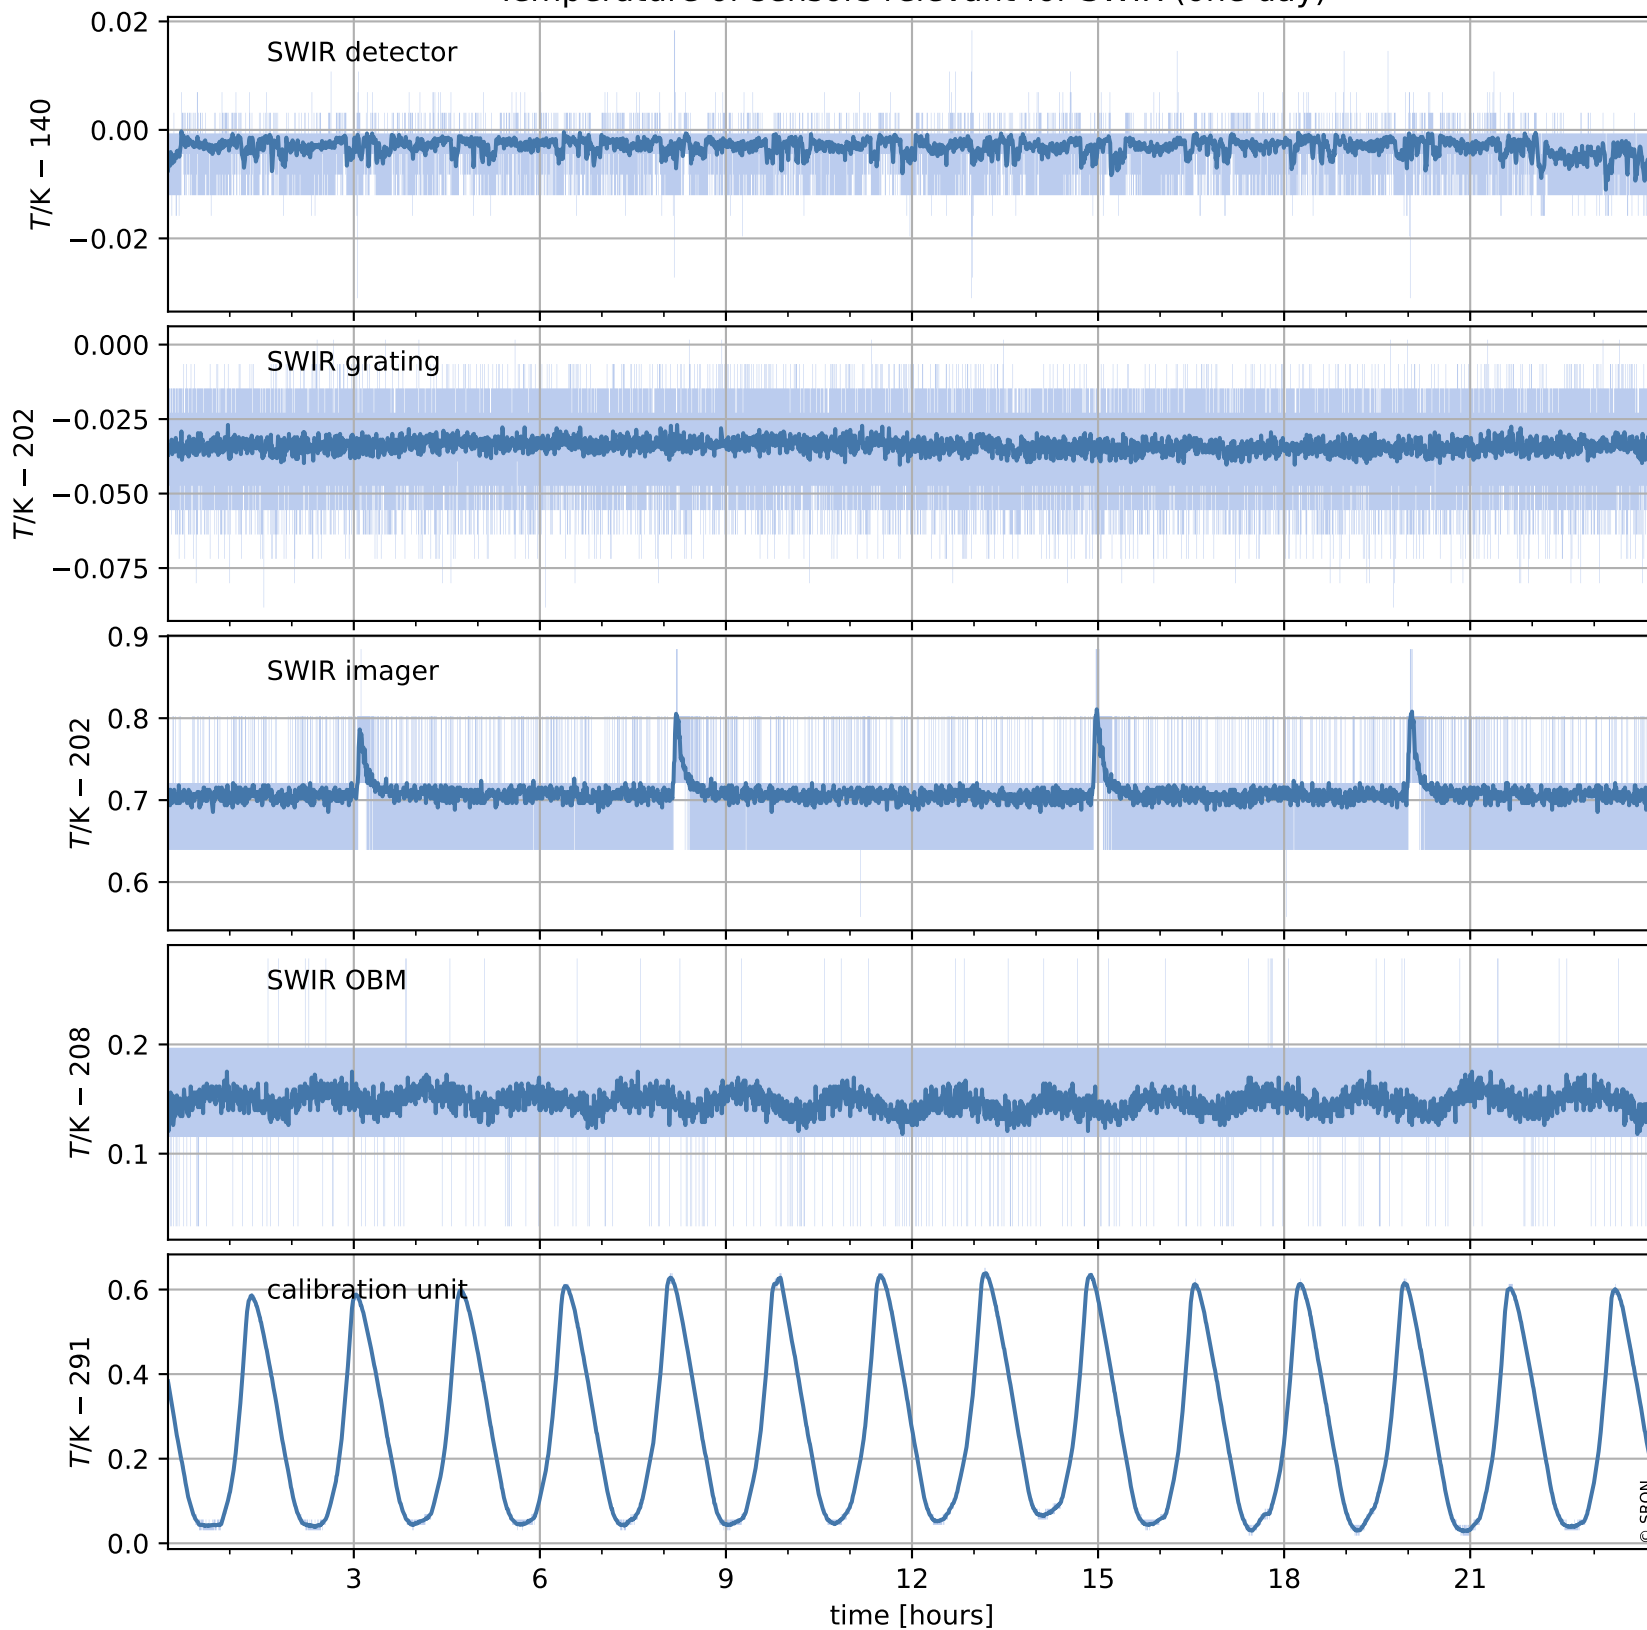

Tropomi SWIR housekeeping data

orbits : [25462, 25475]
coverage : 2022-09-12 / 2022-09-13
created : 2023-08-21T09:31:38

Temperature of sensors relevant for SWIR (one day)

Tropomi SWIR housekeeping data

orbits : [24991, 25475]
coverage : 2022-08-09 / 2022-09-13
created : 2023-08-21T09:31:38

Temperature of sensors relevant for SWIR (last month)

Tropomi SWIR housekeeping data

orbits : [25462, 25475]
coverage : 2022-09-12 / 2022-09-13
created : 2023-08-21T09:31:39

Current and duty cycle of 3 heaters relevant for SWIR (one day)

Tropomi SWIR housekeeping data

orbits : [24991, 25475]
coverage : 2022-08-09 / 2022-09-13
created : 2023-08-21T09:31:39

Current and duty cycle of 3 heaters relevant for SWIR (last month)

Tropomi SWIR housekeeping data