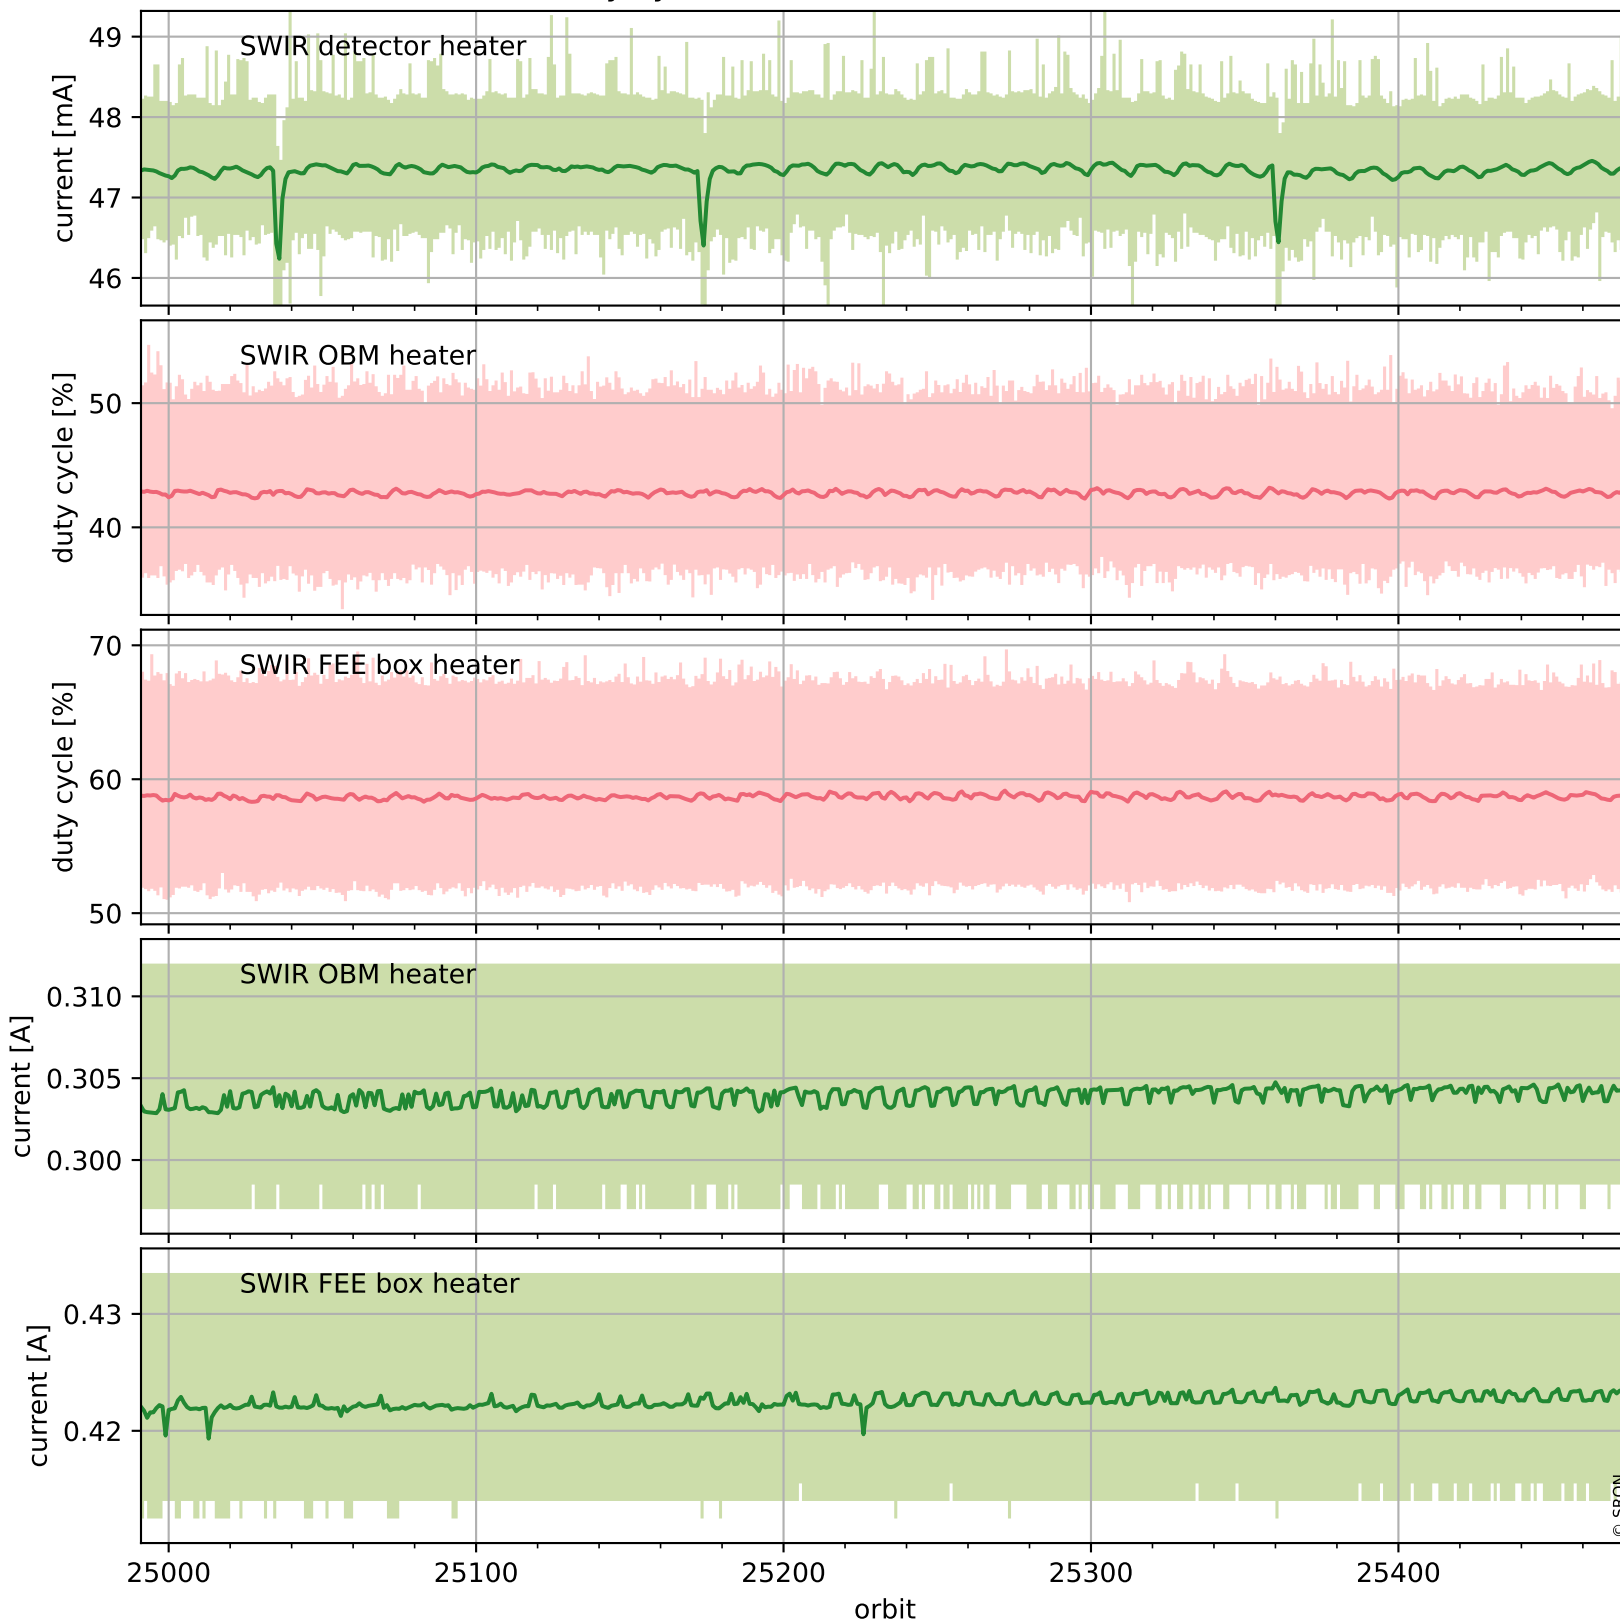

Tropomi SWIR housekeeping data

orbits : [25462, 25475]
coverage : 2022-09-12 / 2022-09-13
created : 2023-08-21T09:31:38

Temperature of sensors relevant for SWIR (one day)

Tropomi SWIR housekeeping data

orbits : [24991, 25475]
coverage : 2022-08-09 / 2022-09-13
created : 2023-08-21T09:31:38

Temperature of sensors relevant for SWIR (last month)

Tropomi SWIR housekeeping data

orbits : [25462, 25475]
coverage : 2022-09-12 / 2022-09-13
created : 2023-08-21T09:31:39

Current and duty cycle of 3 heaters relevant for SWIR (one day)

Tropomi SWIR housekeeping data

orbits : [24991, 25475]
coverage : 2022-08-09 / 2022-09-13
created : 2023-08-21T09:31:39

Current and duty cycle of 3 heaters relevant for SWIR (last month)

Tropomi SWIR housekeeping data

orbits : [25462, 25475]
coverage : 2022-09-12 / 2022-09-13
created : 2023-08-21T09:31:40

Temperature of sensors at the SWIR front-end electronics (one day)

Tropomi SWIR housekeeping data

orbits : [24991, 25475]
coverage : 2022-08-09 / 2022-09-13
created : 2023-08-21T09:31:40