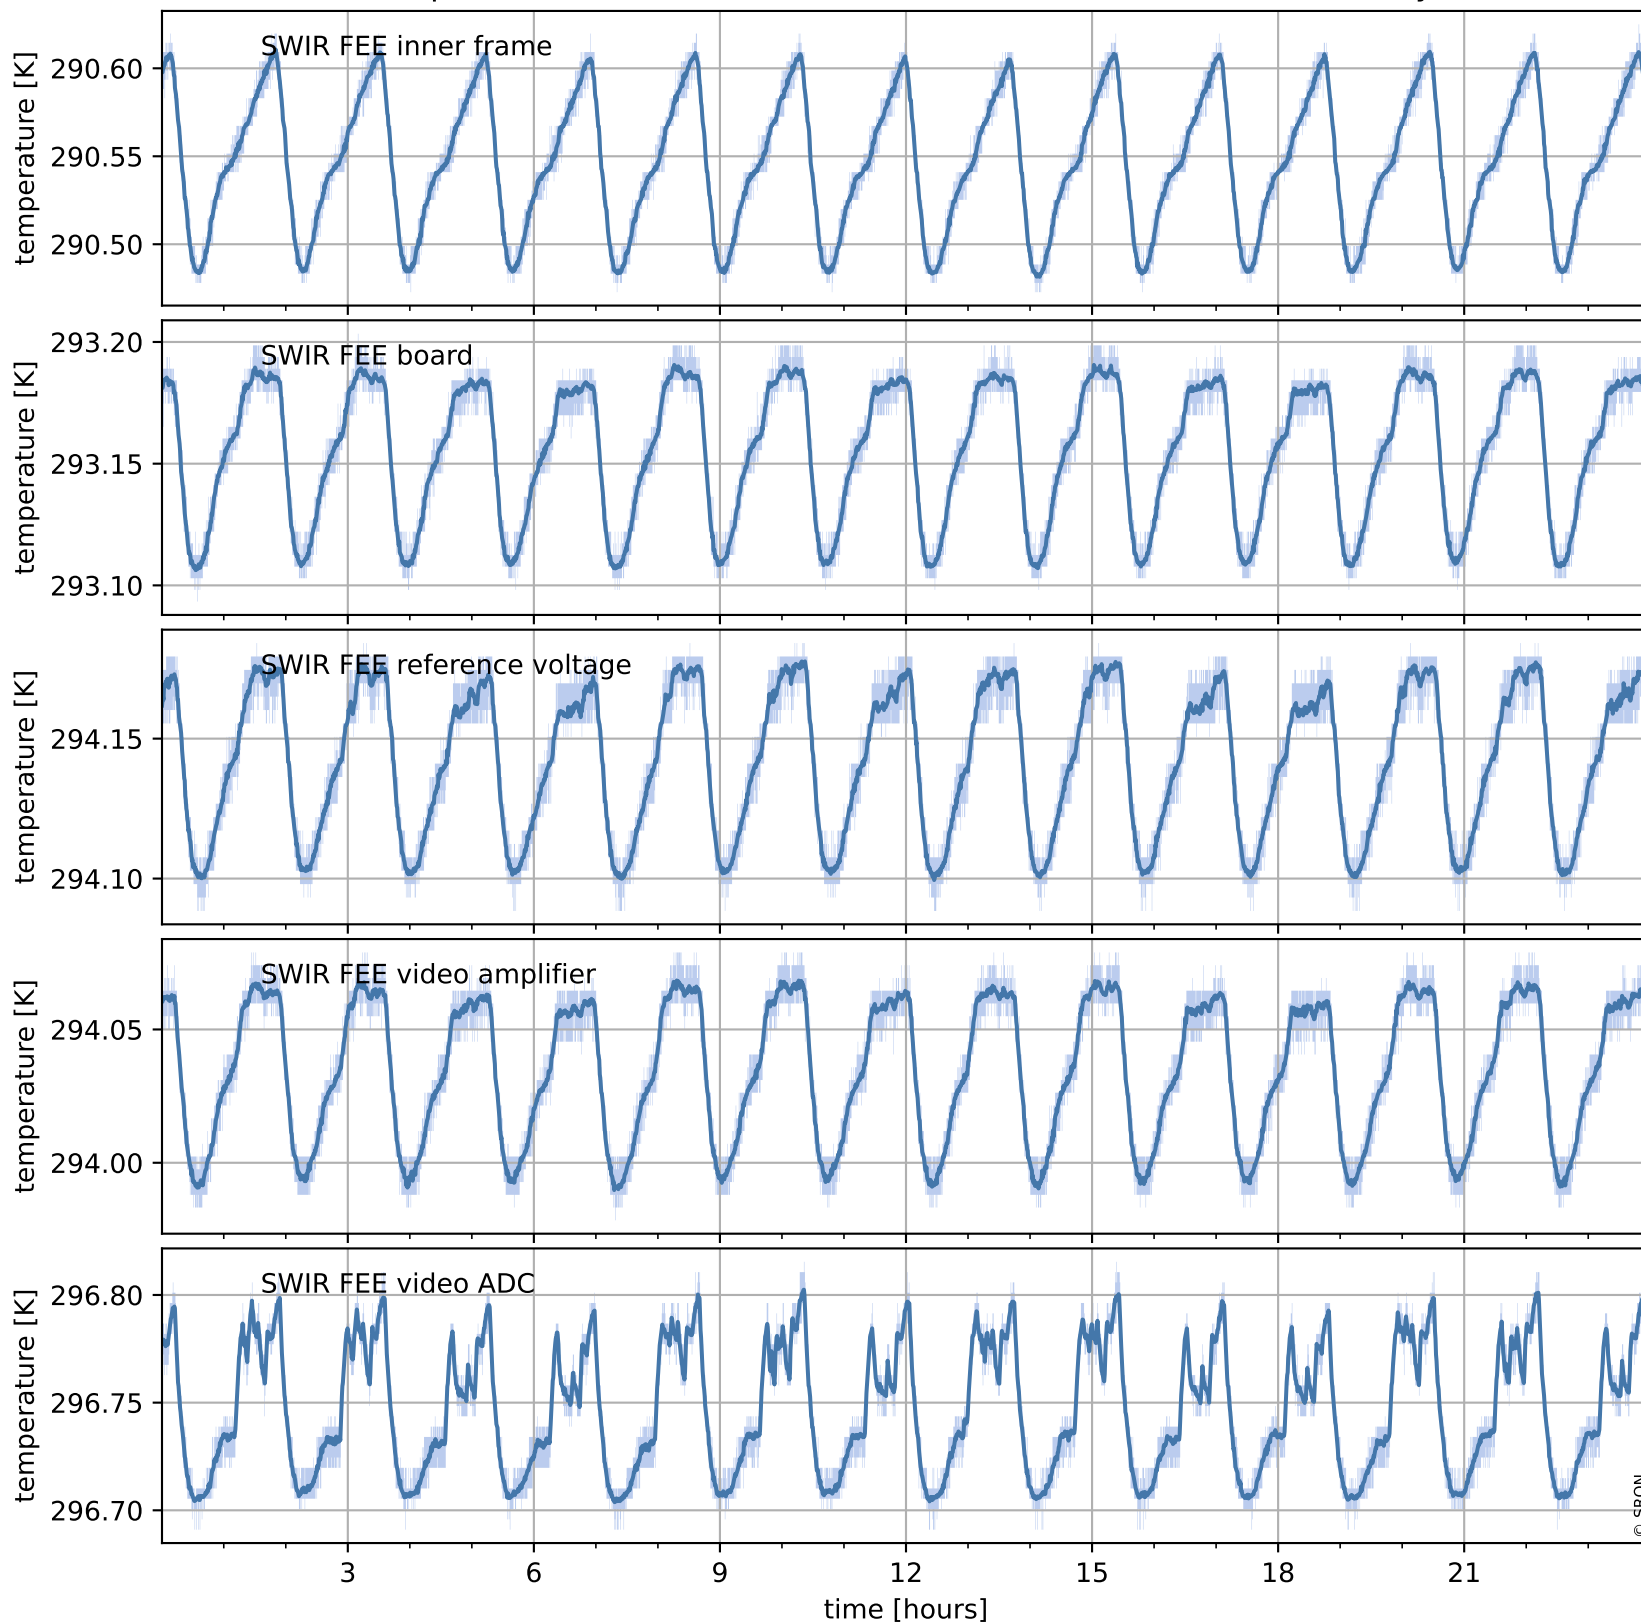

Tropomi SWIR housekeeping data

orbits : [25462, 25475]
coverage : 2022-09-12 / 2022-09-13
created : 2023-08-21T09:31:38

Temperature of sensors relevant for SWIR (one day)

Tropomi SWIR housekeeping data

orbits : [24991, 25475]
coverage : 2022-08-09 / 2022-09-13
created : 2023-08-21T09:31:38

Temperature of sensors relevant for SWIR (last month)

Tropomi SWIR housekeeping data

orbits : [25462, 25475]
coverage : 2022-09-12 / 2022-09-13
created : 2023-08-21T09:31:39

Current and duty cycle of 3 heaters relevant for SWIR (one day)

Tropomi SWIR housekeeping data

orbits : [24991, 25475]
coverage : 2022-08-09 / 2022-09-13
created : 2023-08-21T09:31:39

Current and duty cycle of 3 heaters relevant for SWIR (last month)

Tropomi SWIR housekeeping data

orbits : [25462, 25475]
coverage : 2022-09-12 / 2022-09-13
created : 2023-08-21T09:31:40

Temperature of sensors at the SWIR front-end electronics (one day)

Tropomi SWIR housekeeping data

orbits : [24991, 25475]
coverage : 2022-08-09 / 2022-09-13
created : 2023-08-21T09:31:40