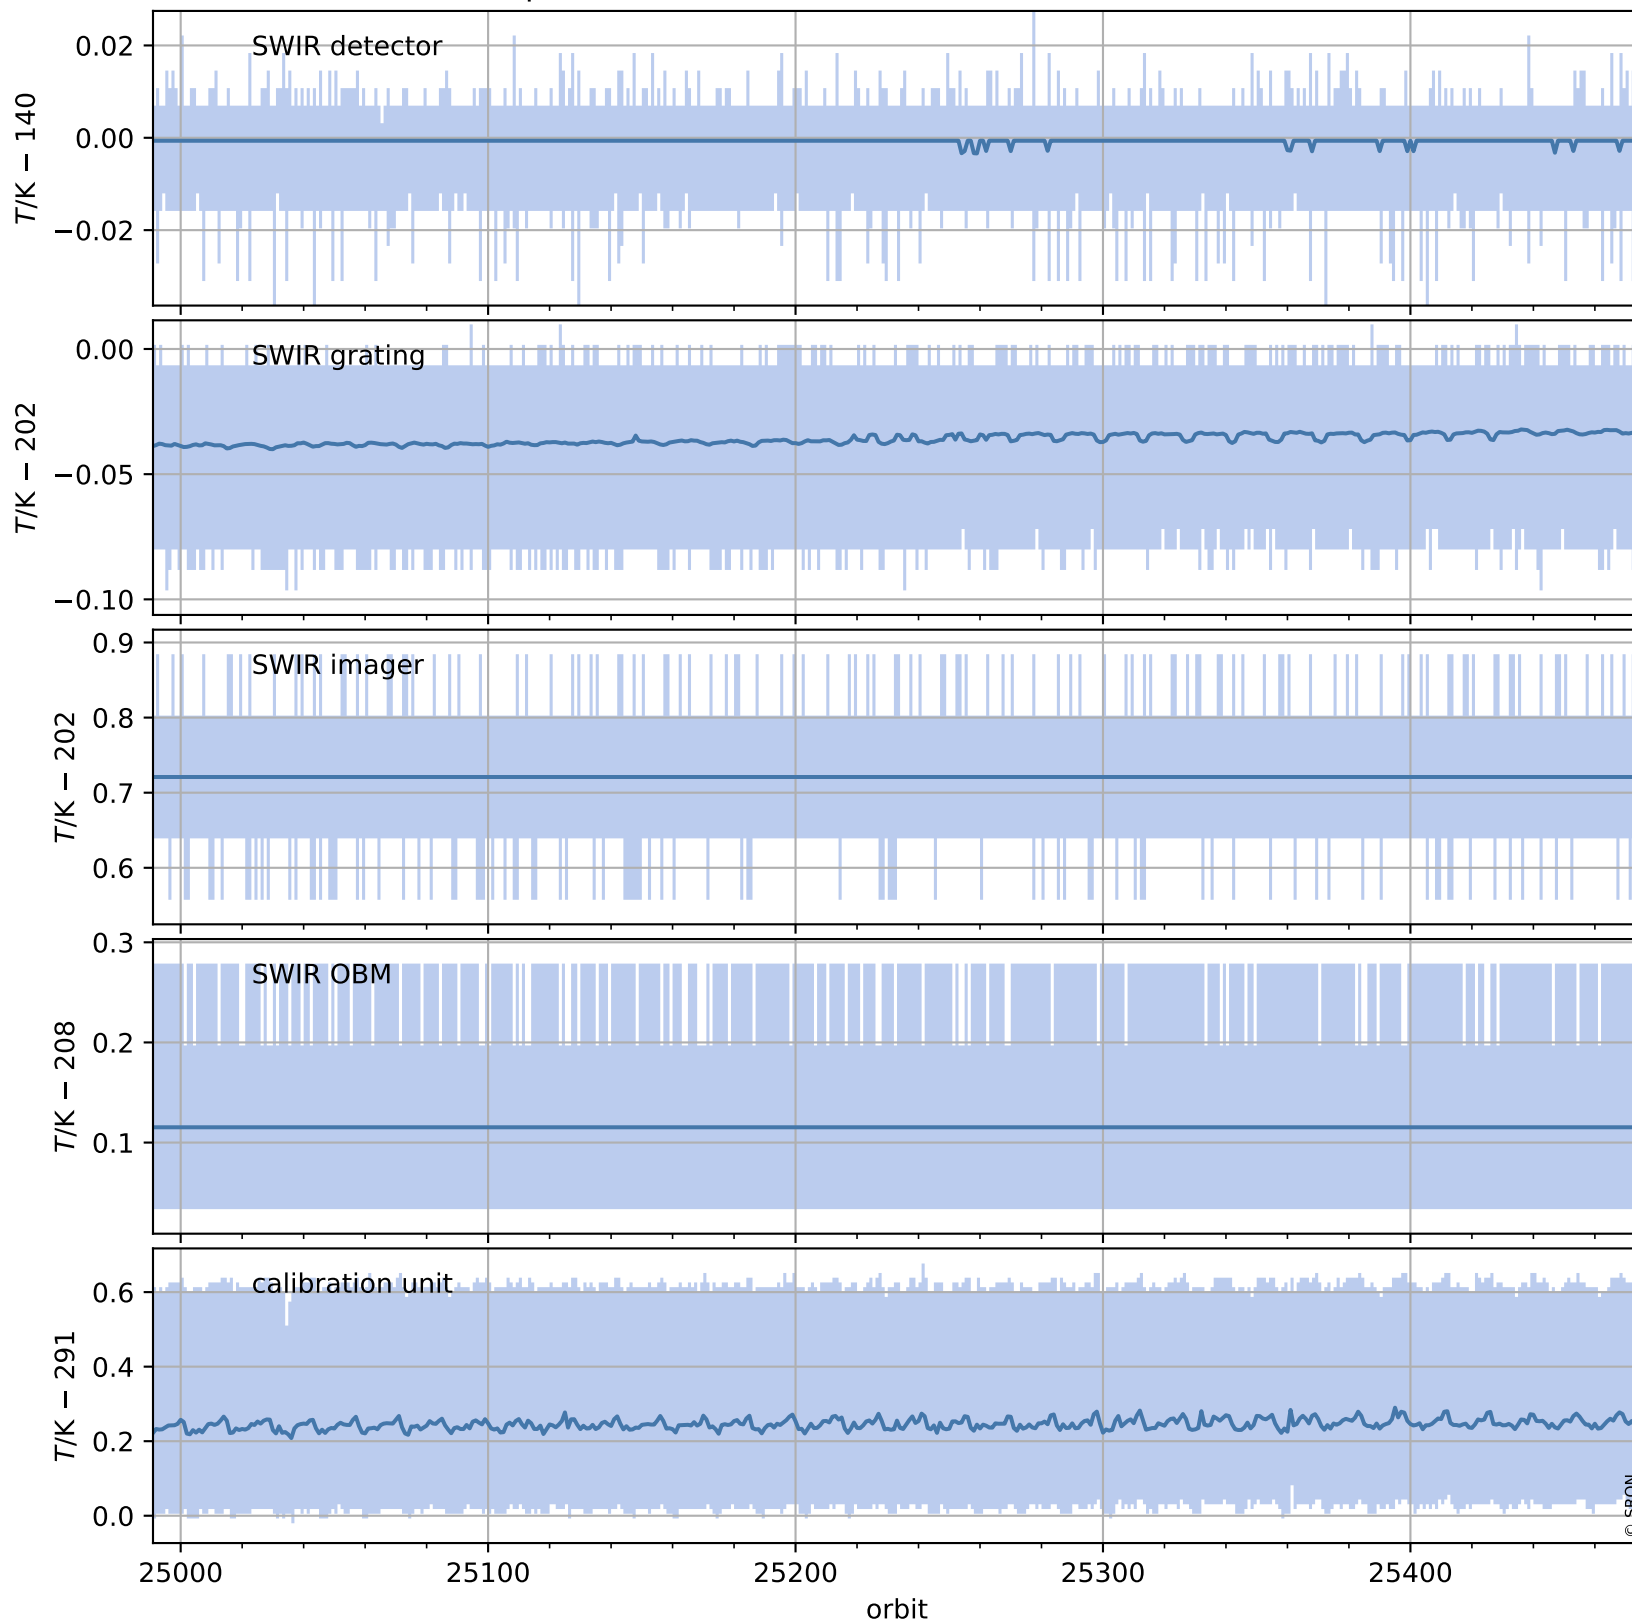

Tropomi SWIR housekeeping data

orbits : [25462, 25475]
coverage : 2022-09-12 / 2022-09-13
created : 2023-08-21T09:31:38

Temperature of sensors relevant for SWIR (one day)

Tropomi SWIR housekeeping data

orbits : [24991, 25475]
coverage : 2022-08-09 / 2022-09-13
created : 2023-08-21T09:31:38

Temperature of sensors relevant for SWIR (last month)

Tropomi SWIR housekeeping data

orbits : [25462, 25475]
coverage : 2022-09-12 / 2022-09-13
created : 2023-08-21T09:31:39

Current and duty cycle of 3 heaters relevant for SWIR (one day)

Tropomi SWIR housekeeping data

orbits : [24991, 25475]
coverage : 2022-08-09 / 2022-09-13
created : 2023-08-21T09:31:39

Current and duty cycle of 3 heaters relevant for SWIR (last month)

Tropomi SWIR housekeeping data

orbits : [25462, 25475]
coverage : 2022-09-12 / 2022-09-13
created : 2023-08-21T09:31:40

Temperature of sensors at the SWIR front-end electronics (one day)

Tropomi SWIR housekeeping data

orbits : [24991, 25475]
coverage : 2022-08-09 / 2022-09-13
created : 2023-08-21T09:31:40