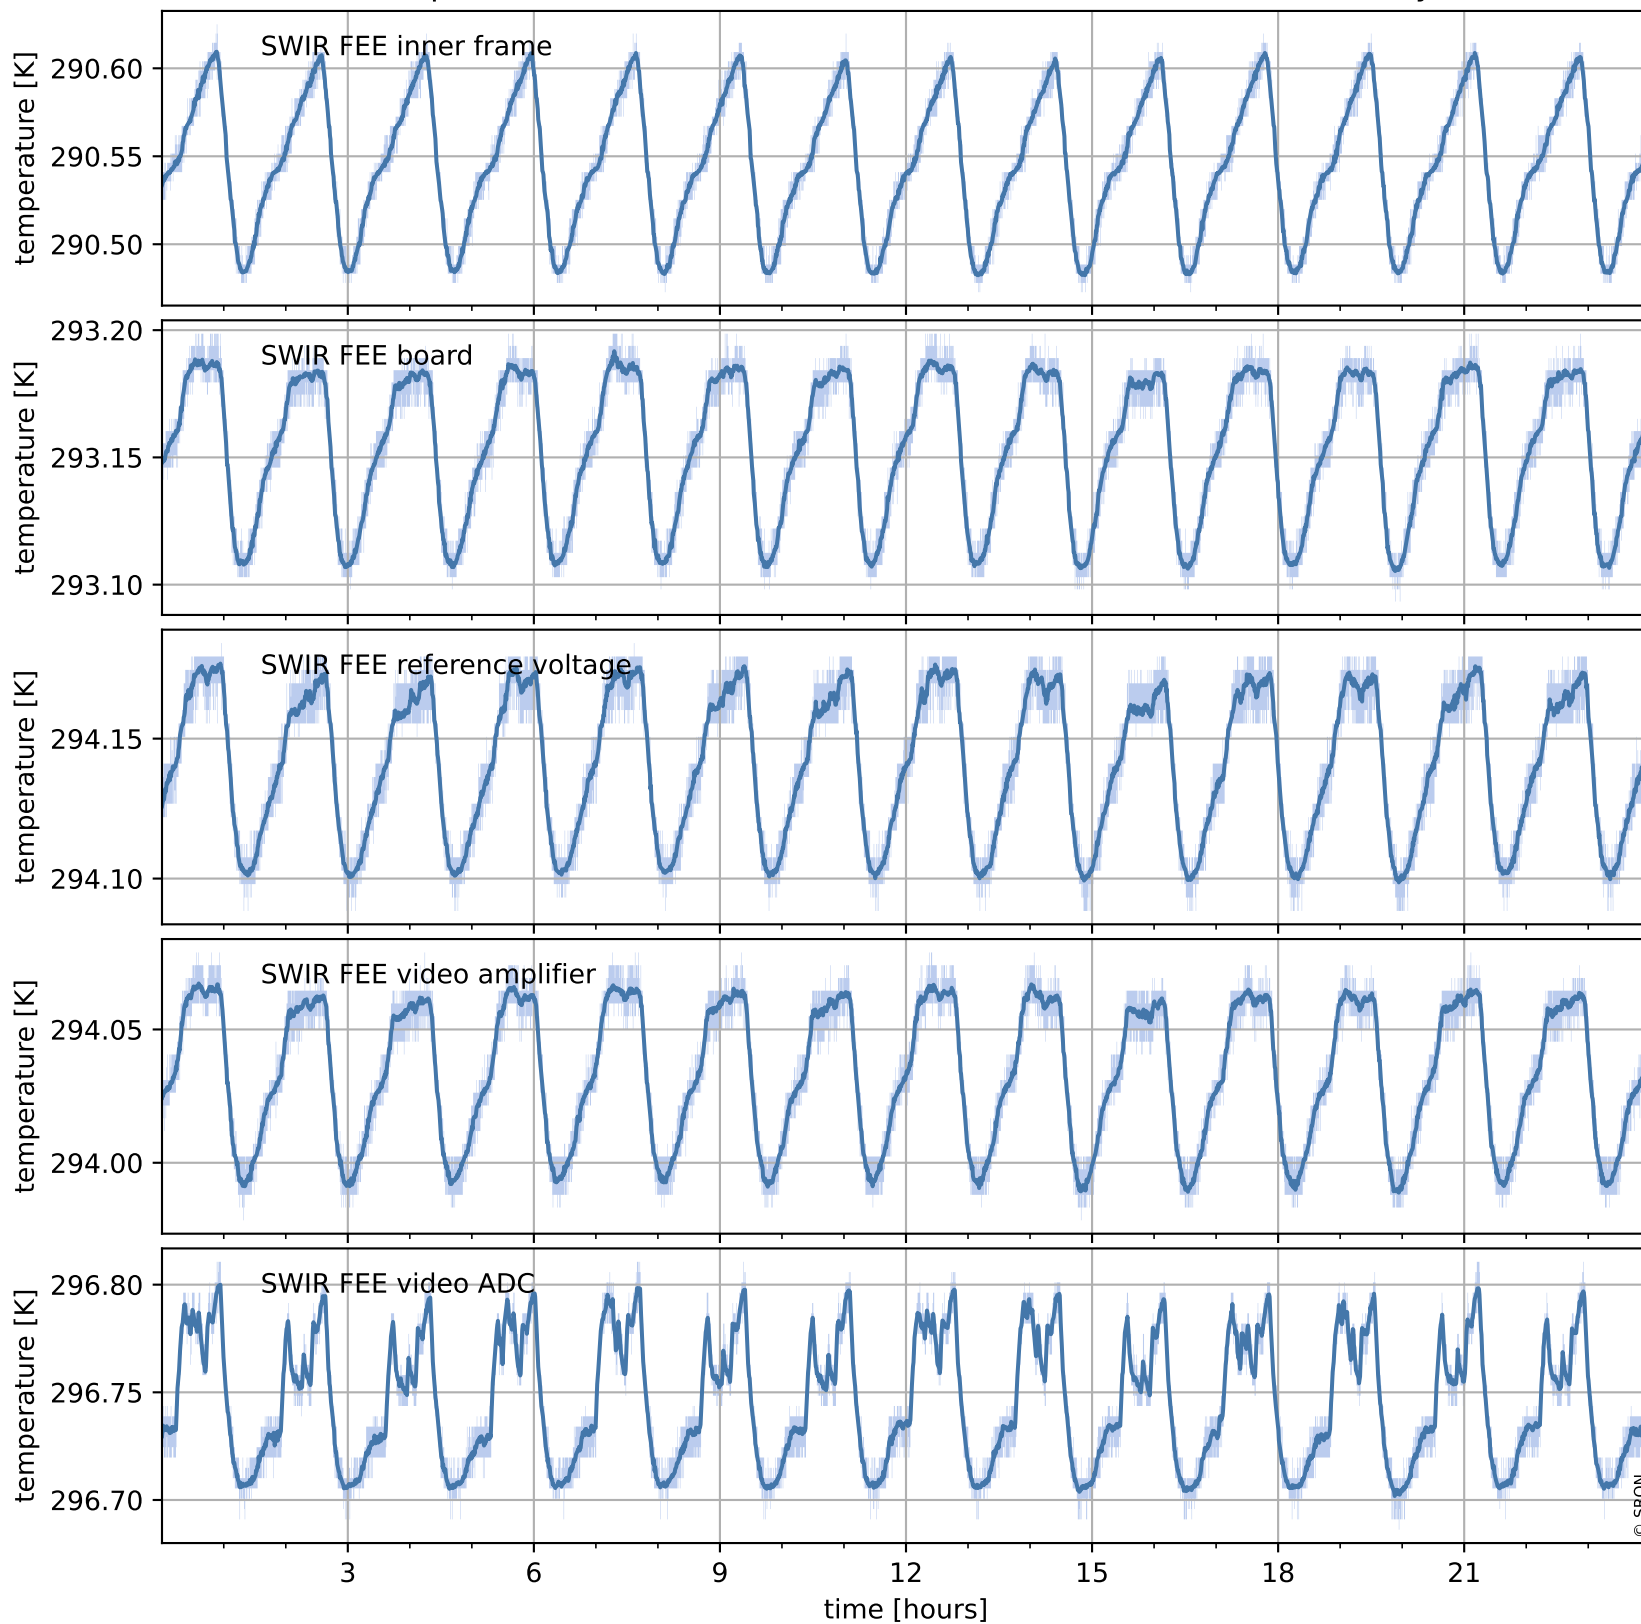

Tropomi SWIR housekeeping data

orbits : [25504, 25517]
coverage : 2022-09-15 / 2022-09-16
created : 2023-08-21T09:31:46

Temperature of sensors at the SWIR front-end electronics (one day)