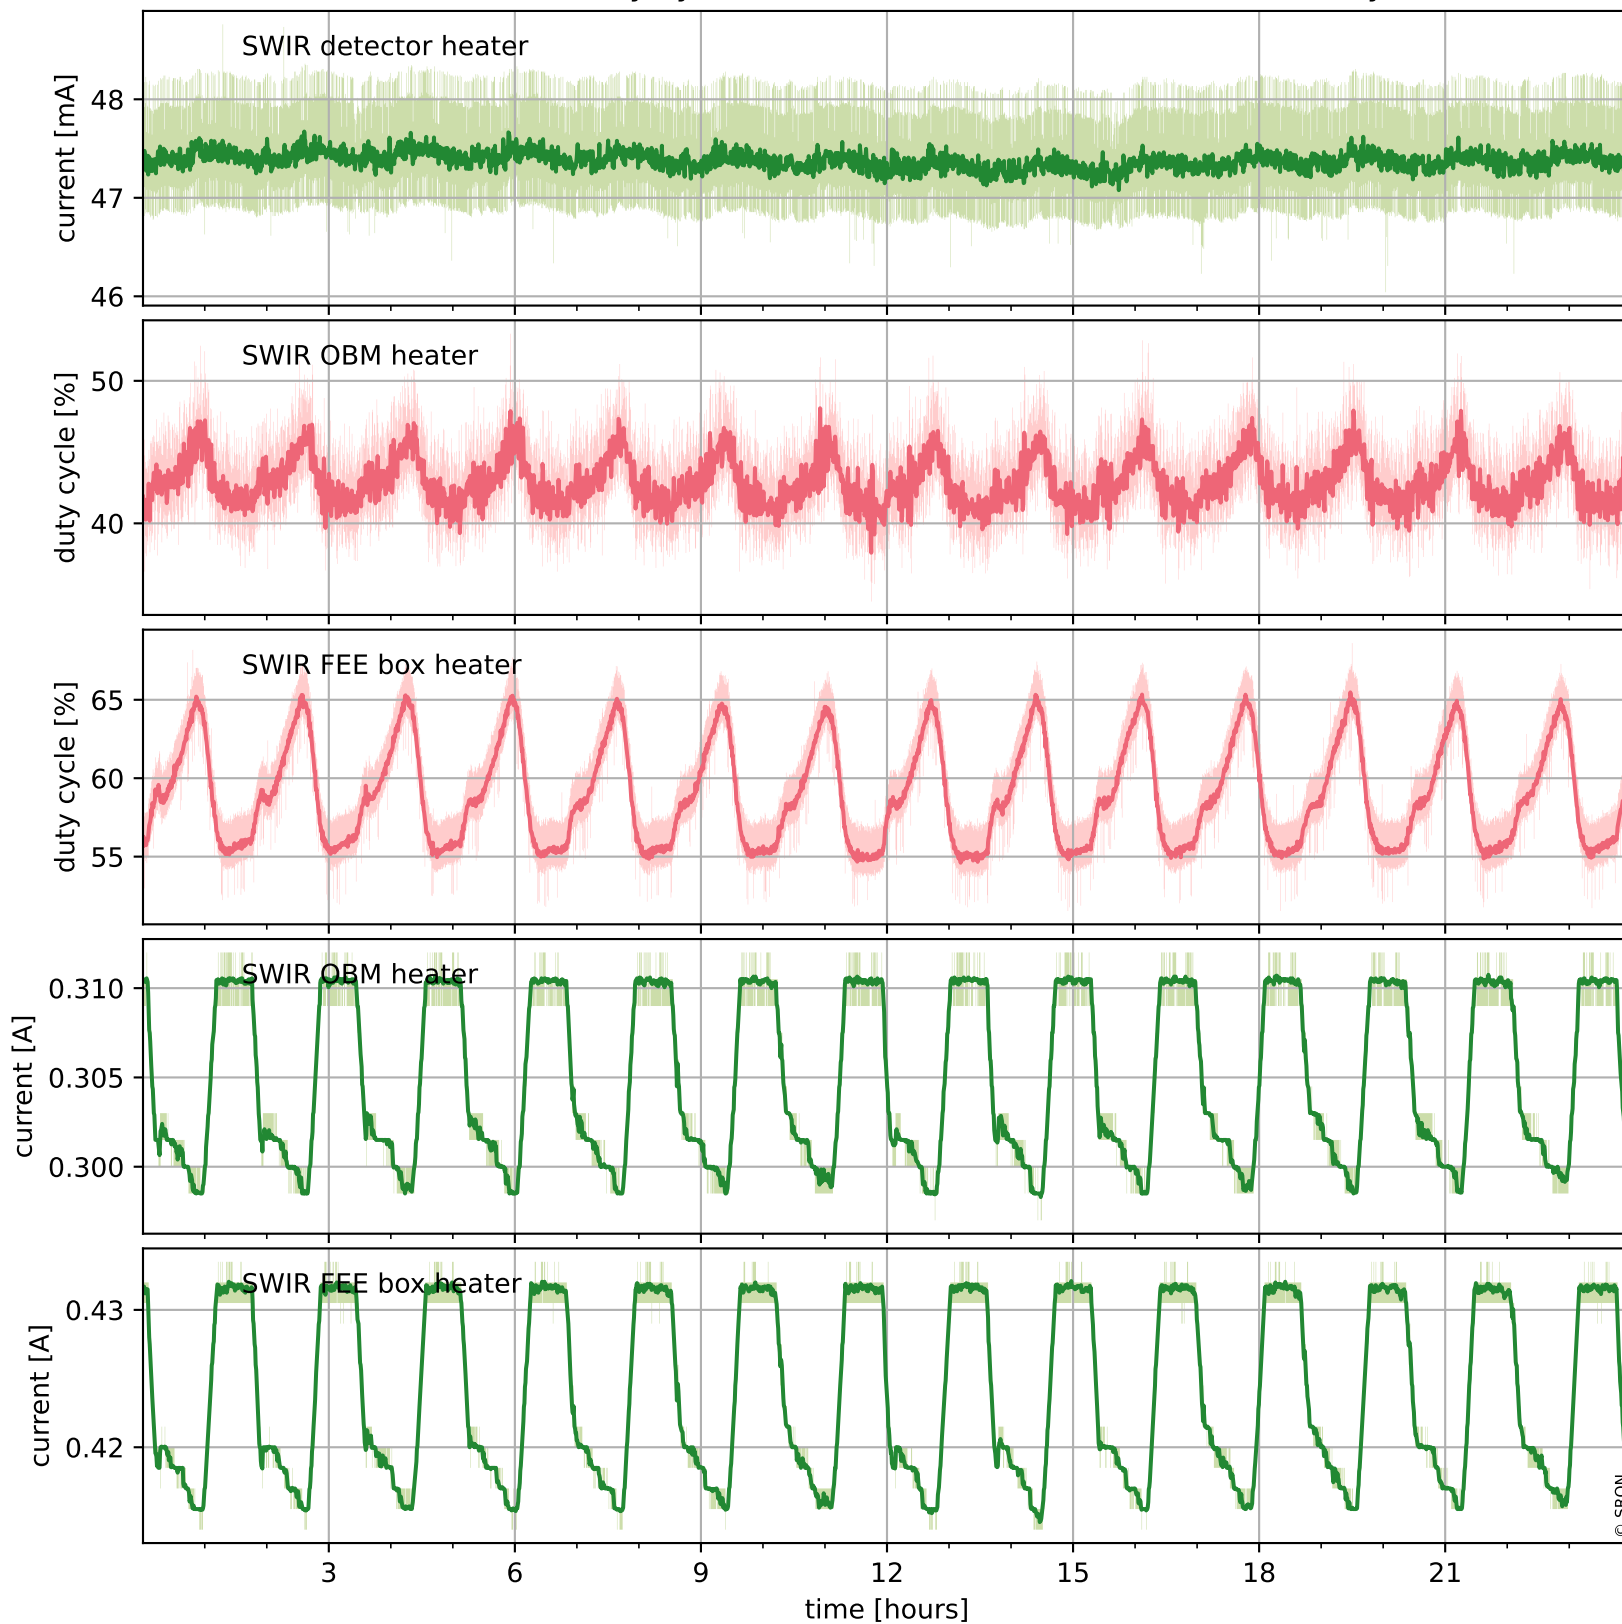

Tropomi SWIR housekeeping data

orbits : [25504, 25517]
coverage : 2022-09-15 / 2022-09-16
created : 2023-08-21T09:31:46

Current and duty cycle of 3 heaters relevant for SWIR (one day)