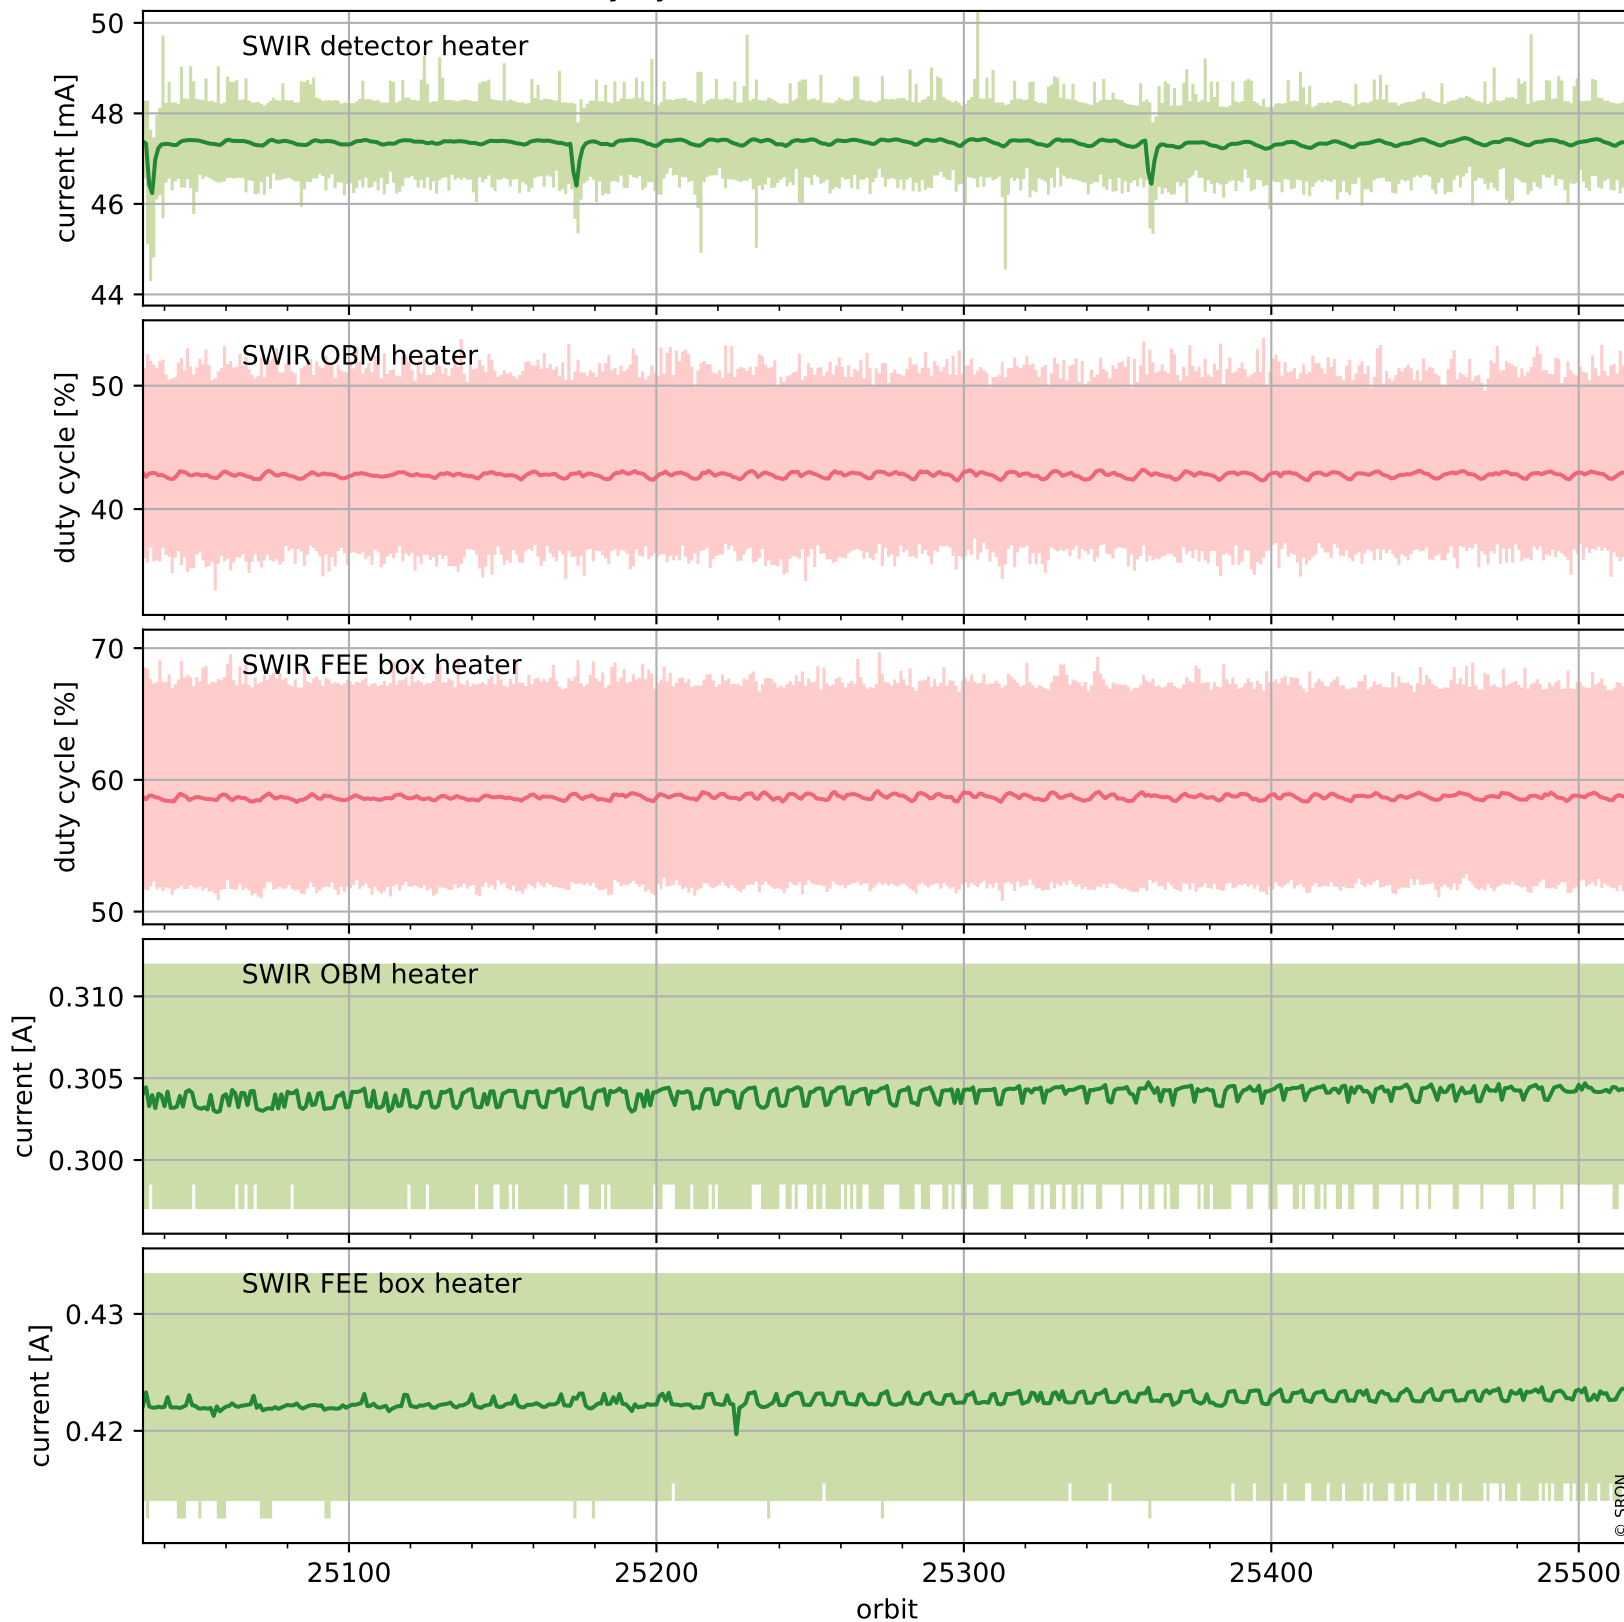

Tropomi SWIR housekeeping data

orbits : [25033, 25517]
coverage : 2022-08-12 / 2022-09-16
created : 2023-08-21T09:31:46

Current and duty cycle of 3 heaters relevant for SWIR (last month)