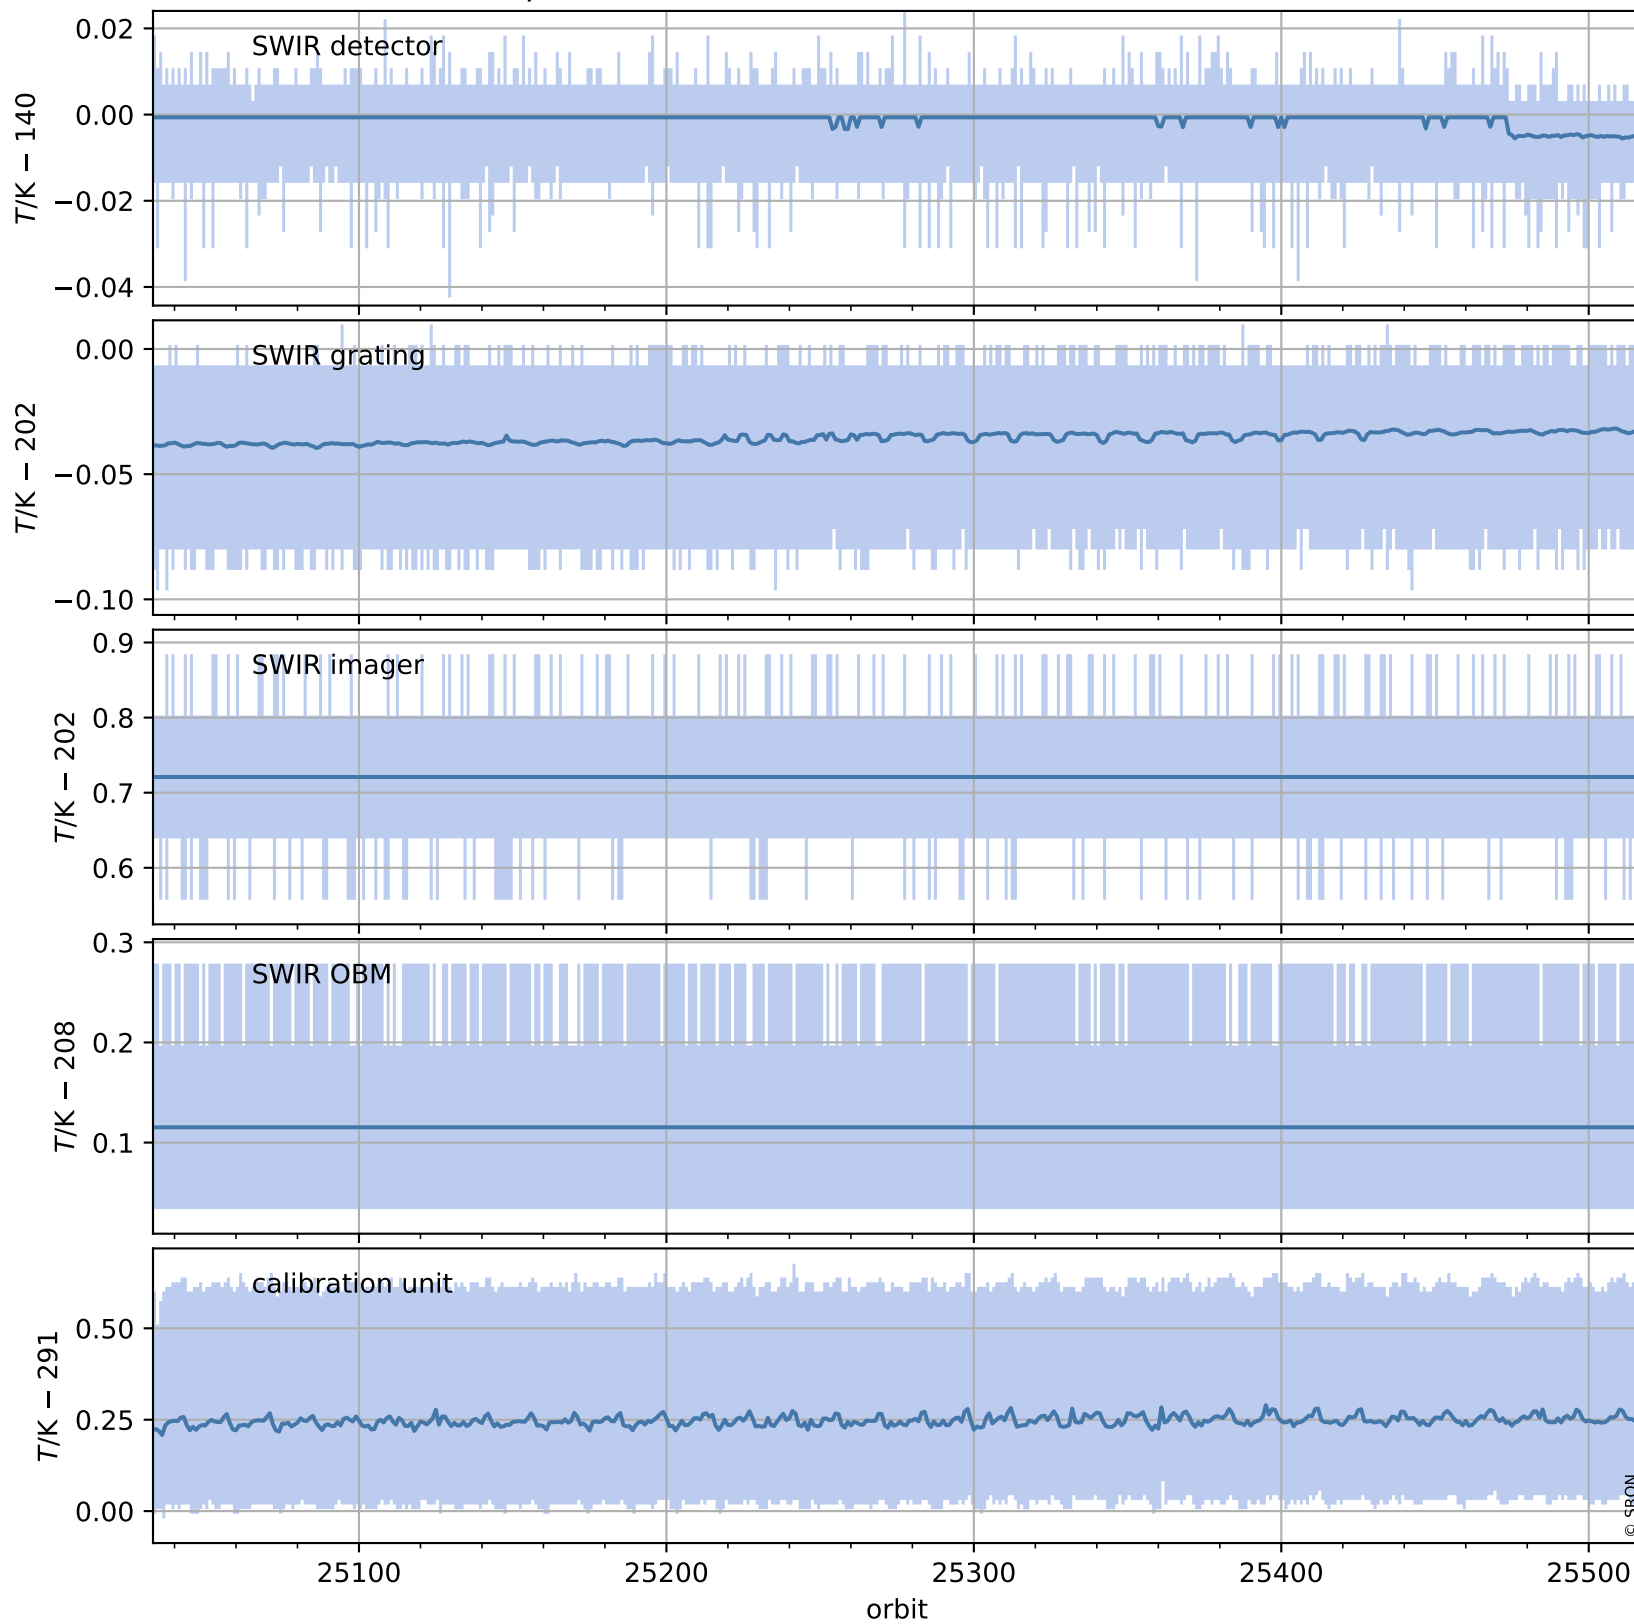

# Tropomi SWIR housekeeping data

orbits : [25504, 25517]  
coverage : 2022-09-15 / 2022-09-16  
created : 2023-08-21T09:31:45

## Temperature of sensors relevant for SWIR (one day)

# Tropomi SWIR housekeeping data

orbits : [25033, 25517]  
coverage : 2022-08-12 / 2022-09-16  
created : 2023-08-21T09:31:45

## Temperature of sensors relevant for SWIR (last month)