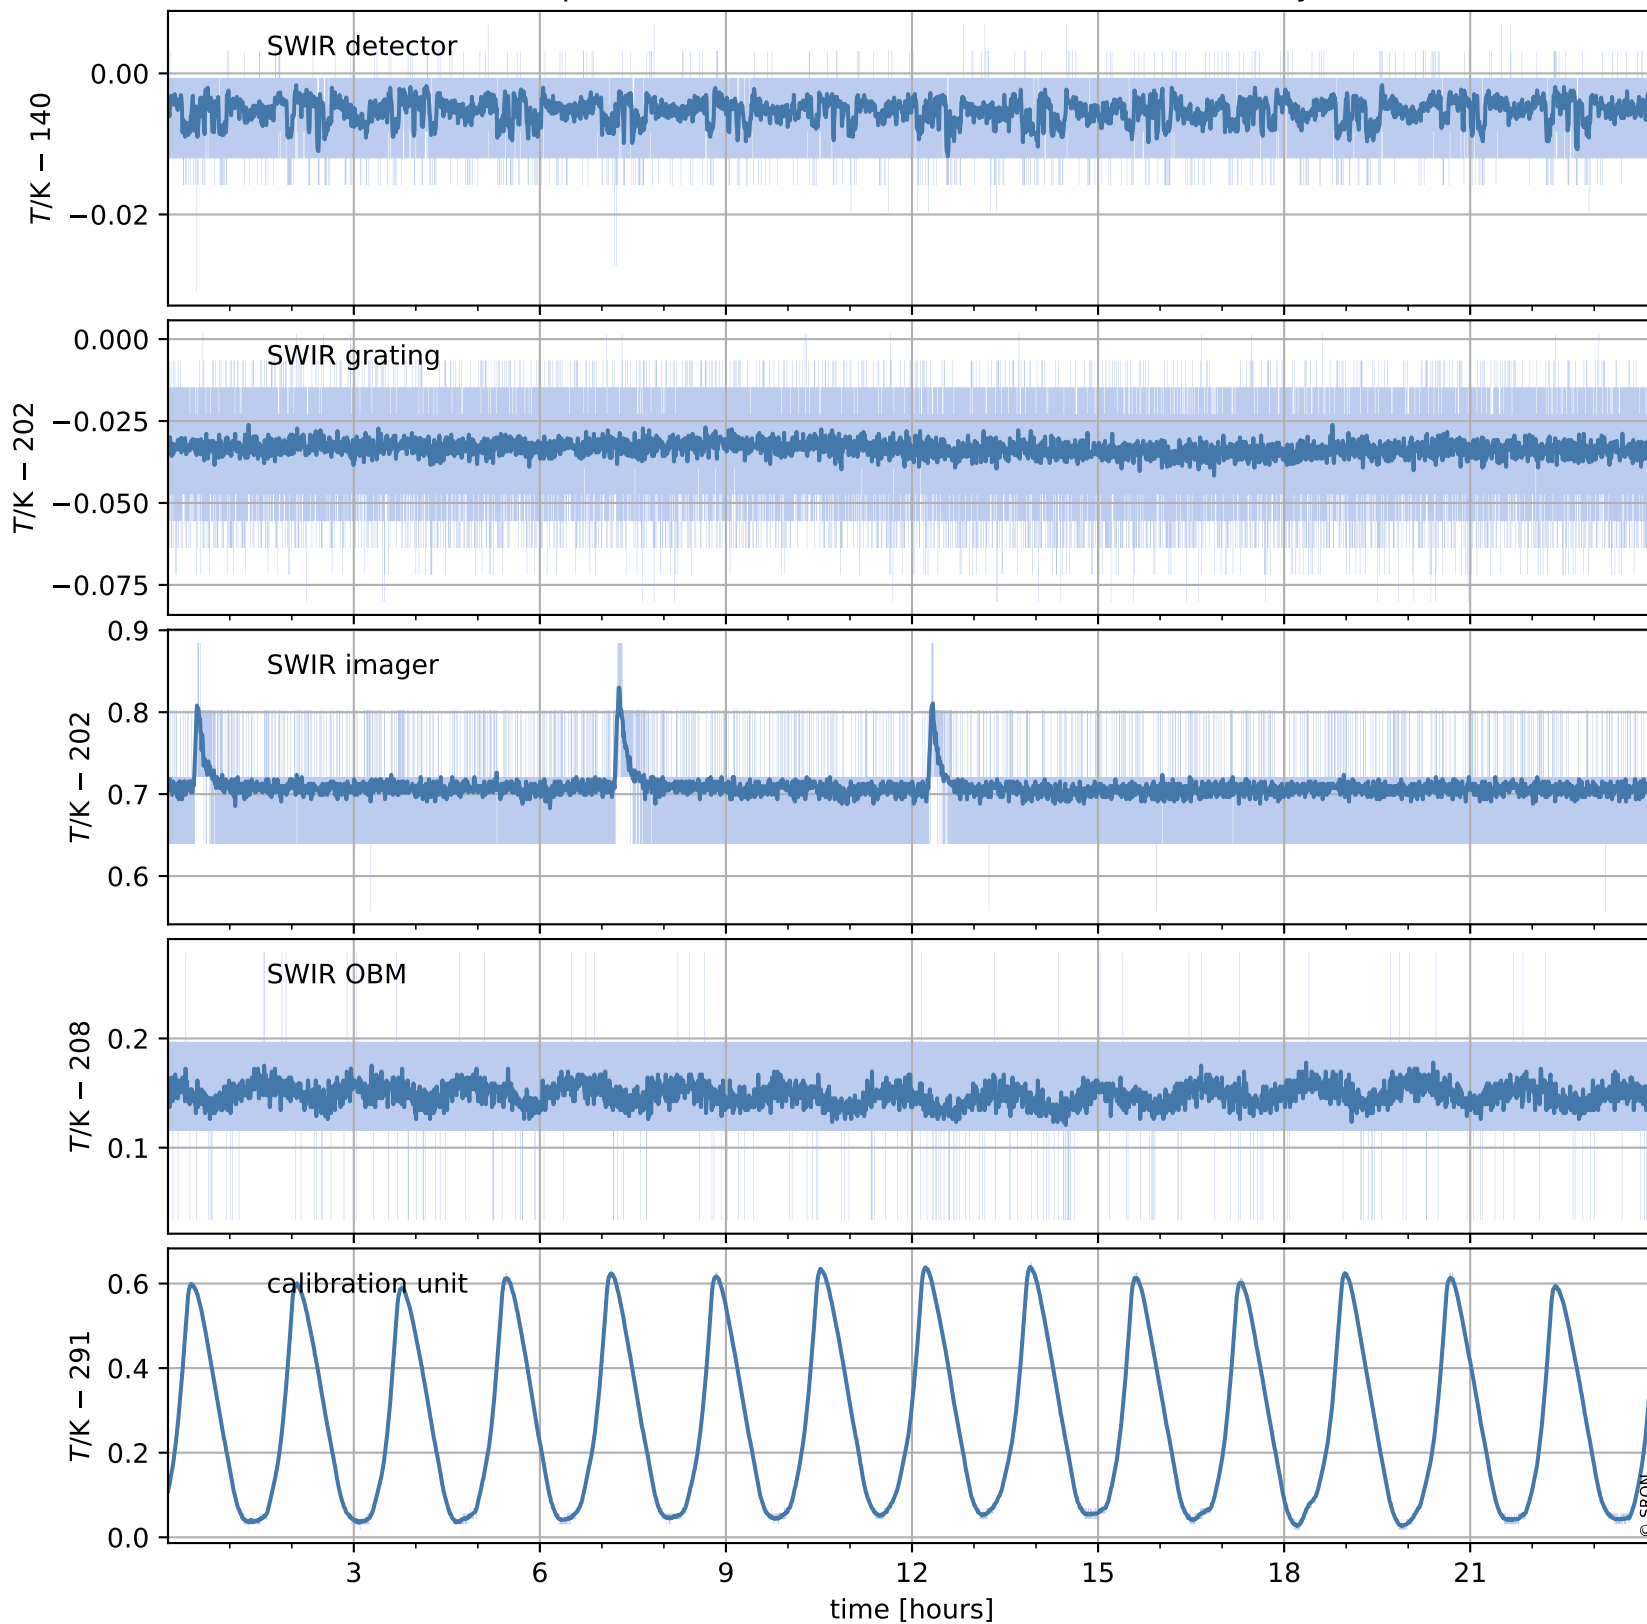

# Tropomi SWIR housekeeping data

orbits : [25504, 25517]  
coverage : 2022-09-15 / 2022-09-16  
created : 2023-08-21T09:31:45

## Temperature of sensors relevant for SWIR (one day)

## Temperature of sensors relevant for SWIR (last month)