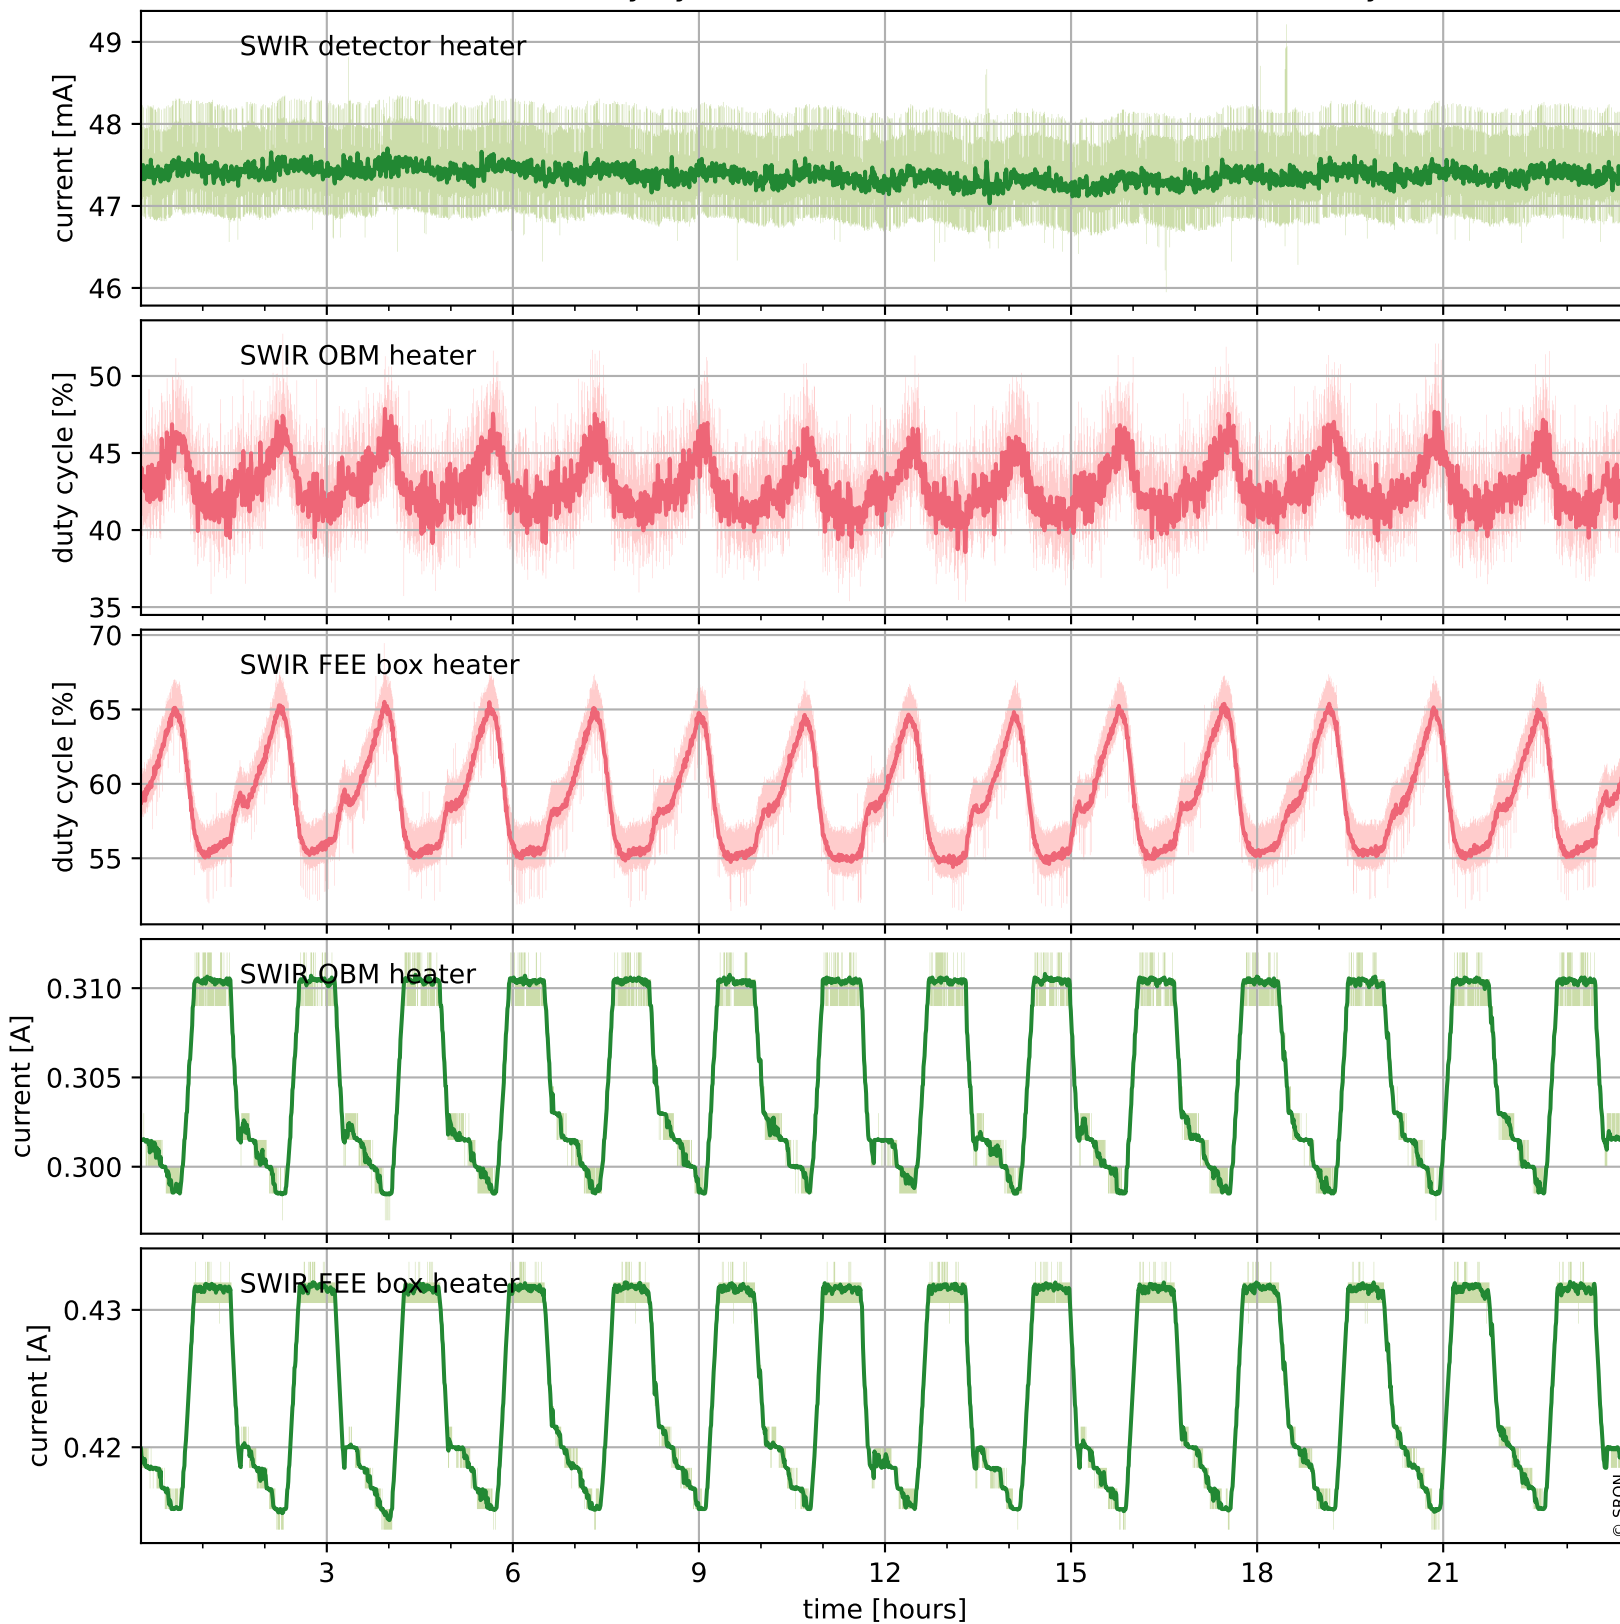

Tropomi SWIR housekeeping data

orbits : [25518, 25532]
coverage : 2022-09-16 / 2022-09-17
created : 2023-08-21T09:31:47

Temperature of sensors relevant for SWIR (one day)

Tropomi SWIR housekeeping data

orbits : [25048, 25532]
coverage : 2022-08-13 / 2022-09-17
created : 2023-08-21T09:31:48

Temperature of sensors relevant for SWIR (last month)

Tropomi SWIR housekeeping data

orbits : [25518, 25532]
coverage : 2022-09-16 / 2022-09-17
created : 2023-08-21T09:31:48

Current and duty cycle of 3 heaters relevant for SWIR (one day)

Tropomi SWIR housekeeping data

orbits : [25048, 25532]
coverage : 2022-08-13 / 2022-09-17
created : 2023-08-21T09:31:48

Current and duty cycle of 3 heaters relevant for SWIR (last month)

Tropomi SWIR housekeeping data