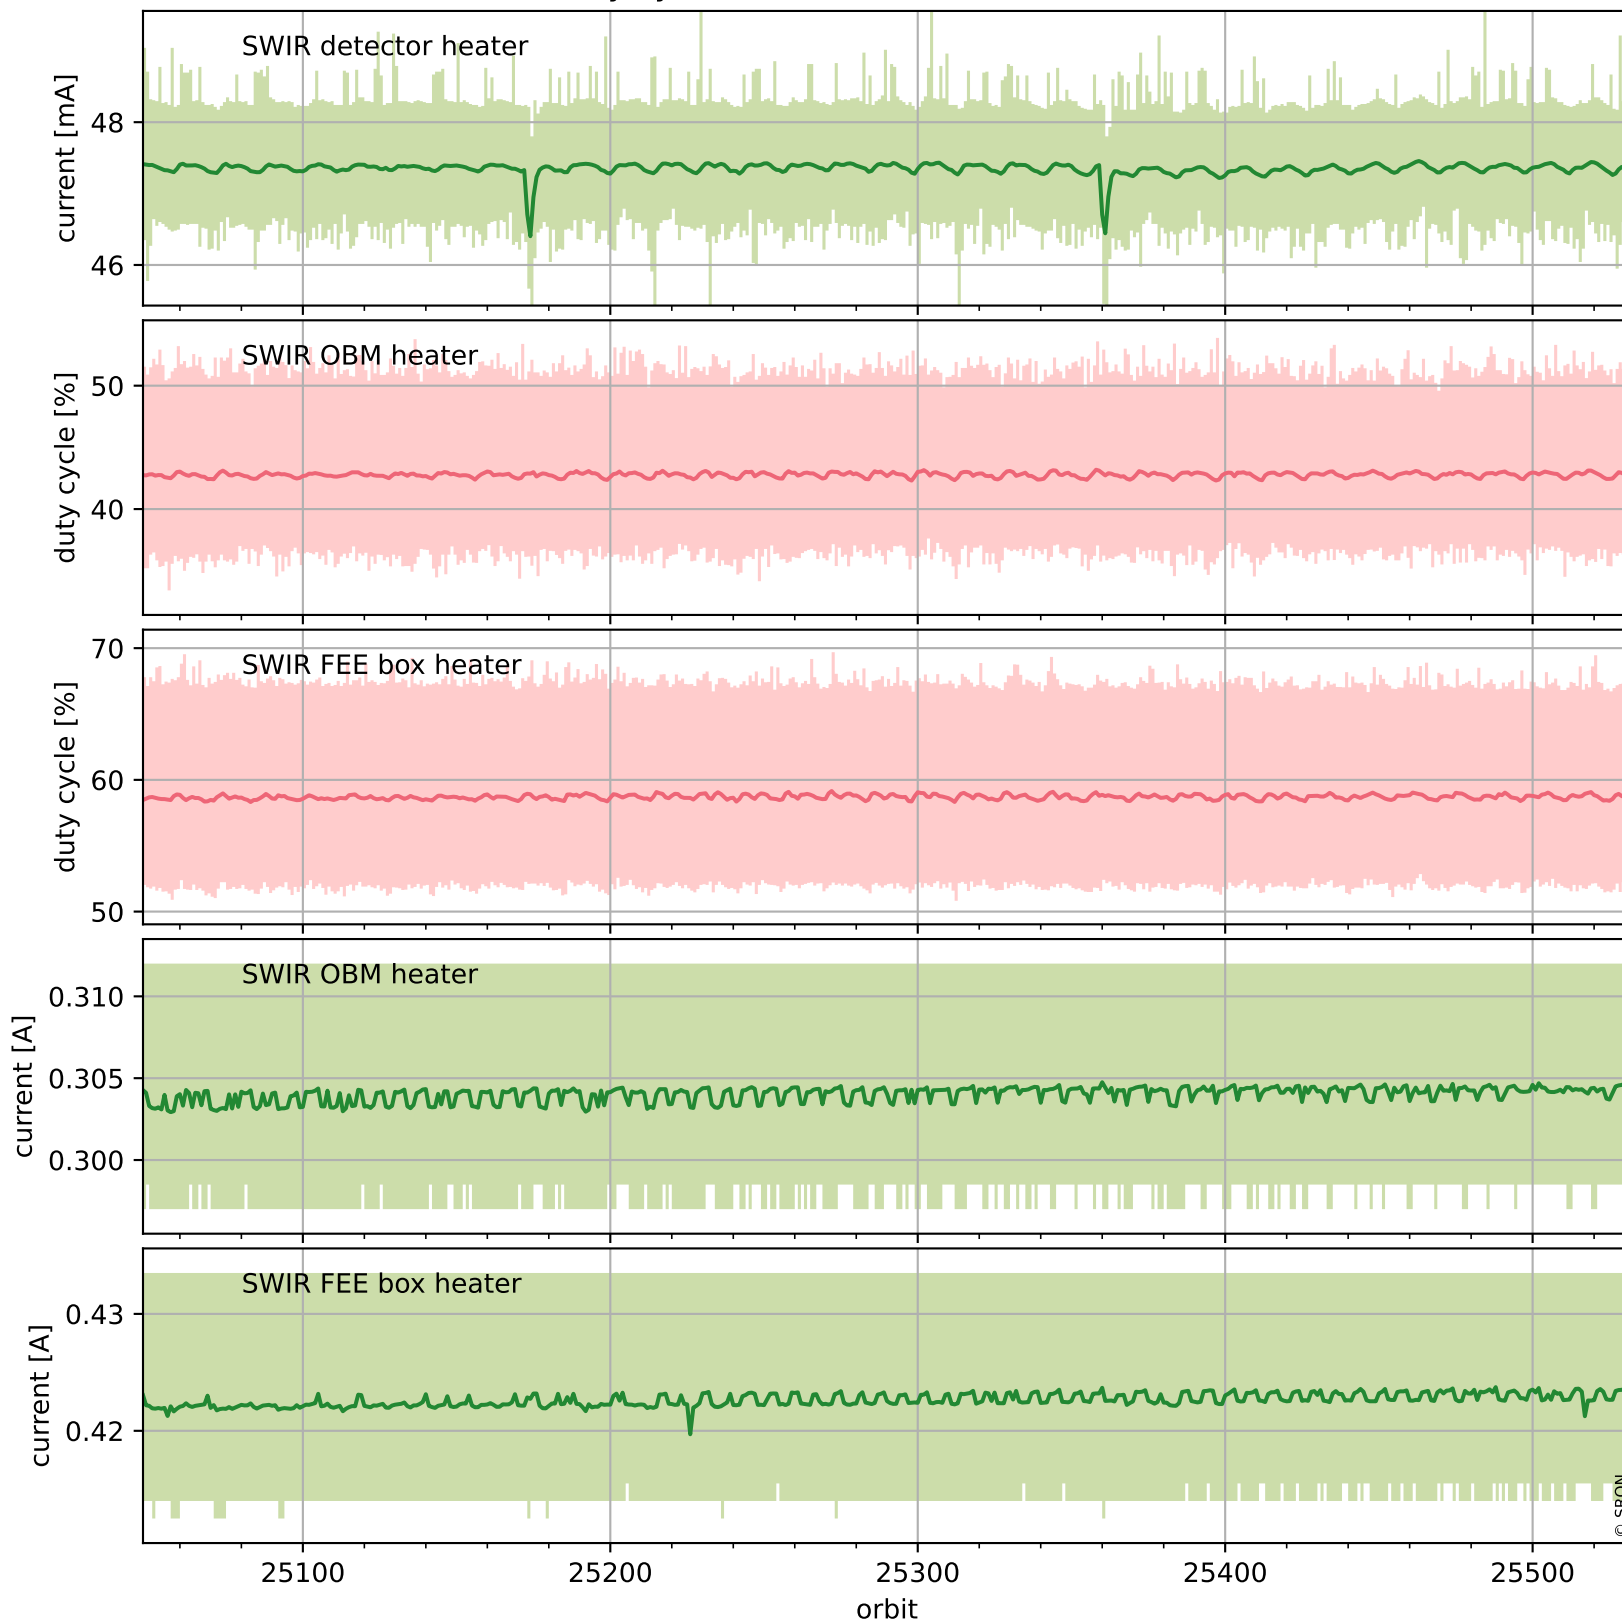

Tropomi SWIR housekeeping data

orbits : [25518, 25532]
coverage : 2022-09-16 / 2022-09-17
created : 2023-08-21T09:31:47

Temperature of sensors relevant for SWIR (one day)

Tropomi SWIR housekeeping data

orbits : [25048, 25532]
coverage : 2022-08-13 / 2022-09-17
created : 2023-08-21T09:31:48

Temperature of sensors relevant for SWIR (last month)

Tropomi SWIR housekeeping data

orbits : [25518, 25532]
coverage : 2022-09-16 / 2022-09-17
created : 2023-08-21T09:31:48

Current and duty cycle of 3 heaters relevant for SWIR (one day)

Tropomi SWIR housekeeping data

orbits : [25048, 25532]
coverage : 2022-08-13 / 2022-09-17
created : 2023-08-21T09:31:48

Current and duty cycle of 3 heaters relevant for SWIR (last month)

Tropomi SWIR housekeeping data

orbits : [25518, 25532]
coverage : 2022-09-16 / 2022-09-17
created : 2023-08-21T09:31:49

Temperature of sensors at the SWIR front-end electronics (one day)

Tropomi SWIR housekeeping data

orbits : [25048, 25532]
coverage : 2022-08-13 / 2022-09-17
created : 2023-08-21T09:31:49