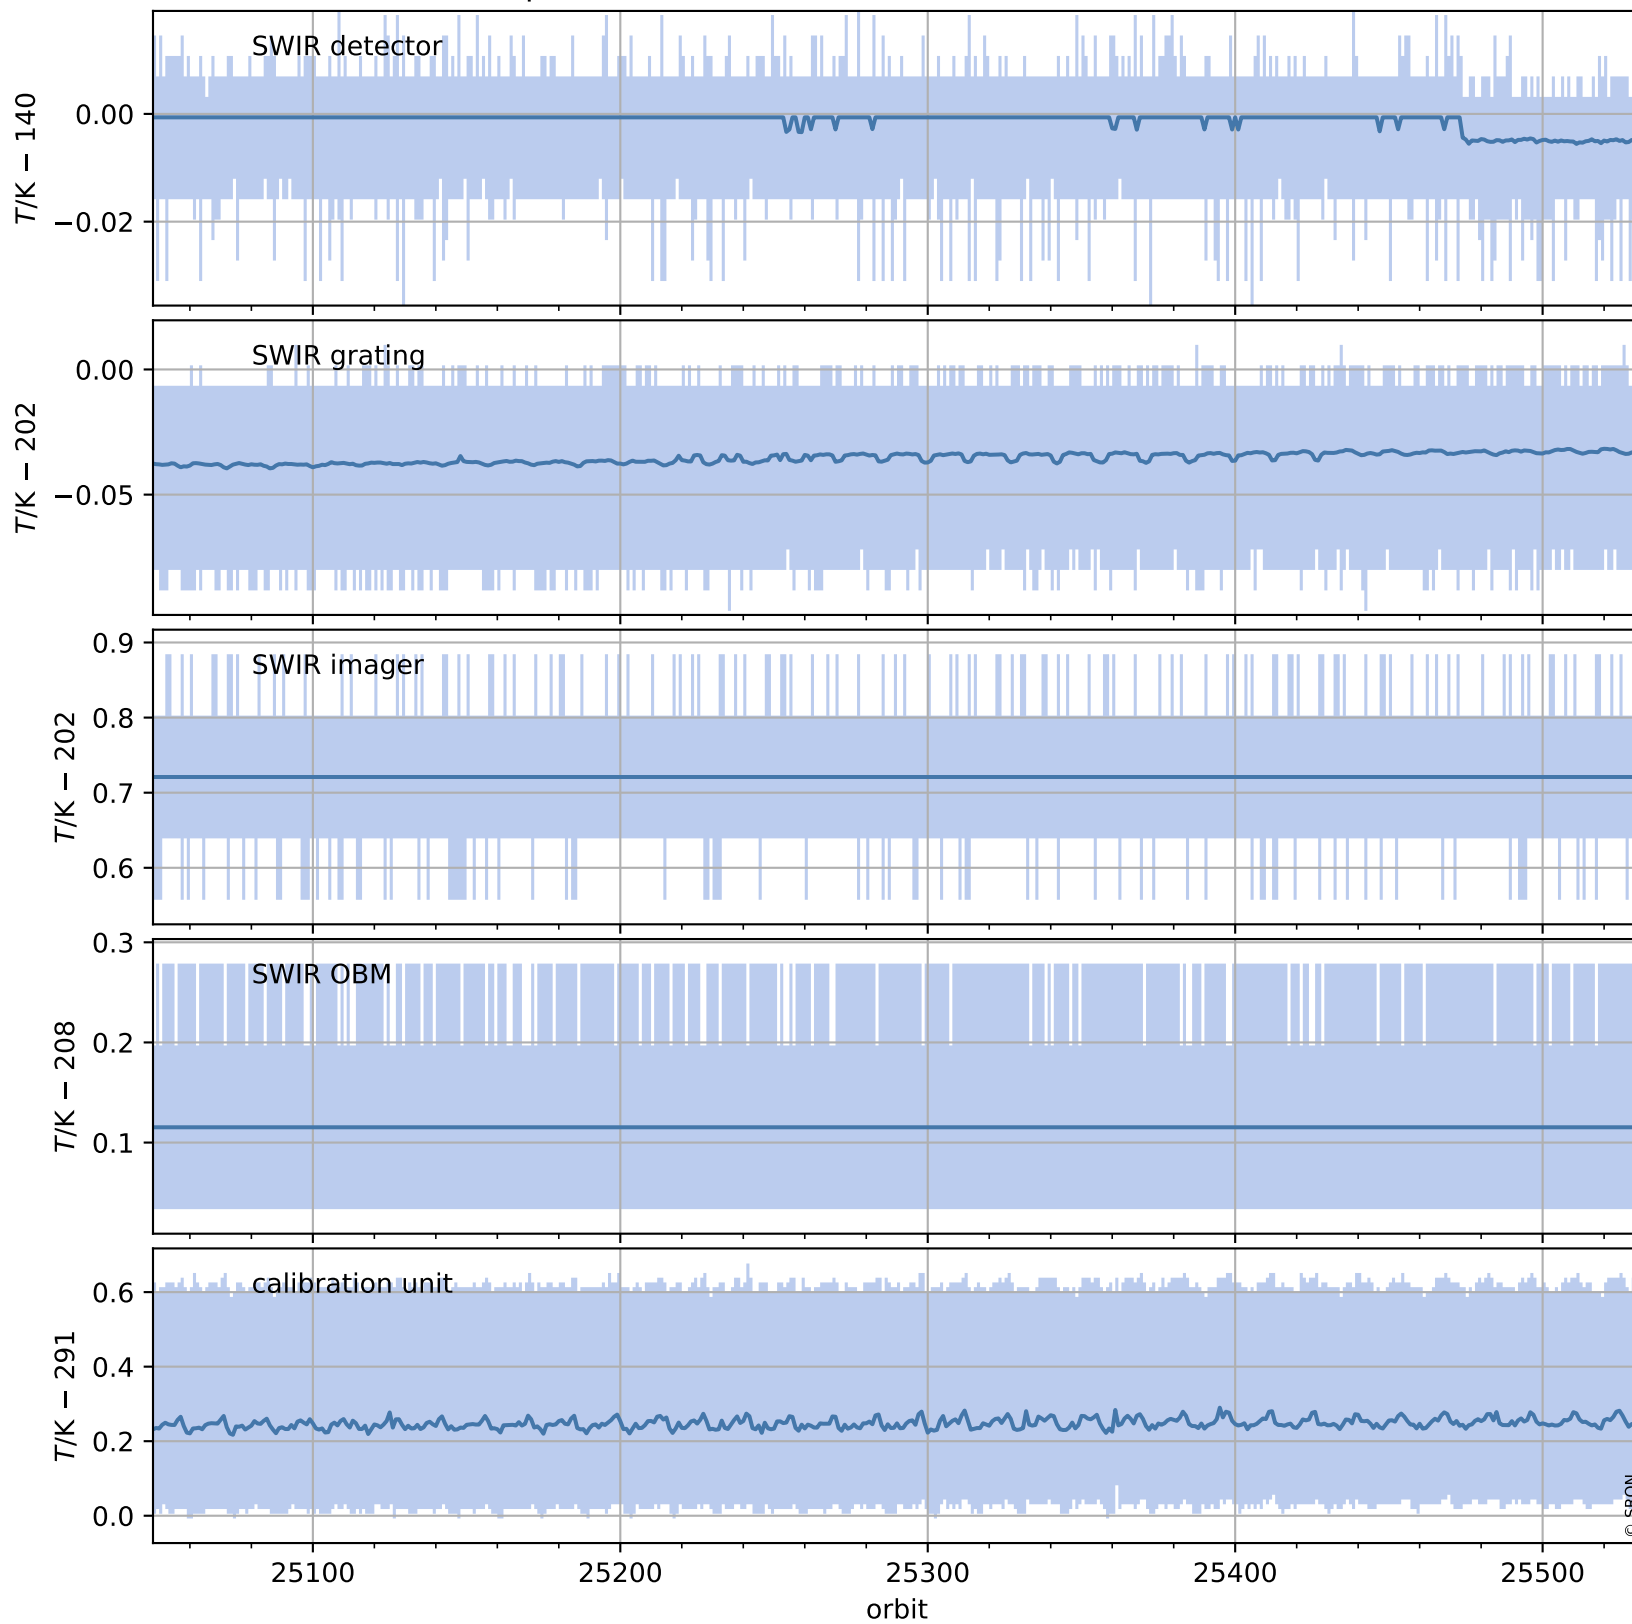

Tropomi SWIR housekeeping data

orbits : [25518, 25532]
coverage : 2022-09-16 / 2022-09-17
created : 2023-08-21T09:31:47

Temperature of sensors relevant for SWIR (one day)

Tropomi SWIR housekeeping data

orbits : [25048, 25532]
coverage : 2022-08-13 / 2022-09-17
created : 2023-08-21T09:31:48

Temperature of sensors relevant for SWIR (last month)

Tropomi SWIR housekeeping data

orbits : [25518, 25532]
coverage : 2022-09-16 / 2022-09-17
created : 2023-08-21T09:31:48

Current and duty cycle of 3 heaters relevant for SWIR (one day)

Tropomi SWIR housekeeping data

orbits : [25048, 25532]
coverage : 2022-08-13 / 2022-09-17
created : 2023-08-21T09:31:48

Current and duty cycle of 3 heaters relevant for SWIR (last month)

Tropomi SWIR housekeeping data

orbits : [25518, 25532]
coverage : 2022-09-16 / 2022-09-17
created : 2023-08-21T09:31:49

Temperature of sensors at the SWIR front-end electronics (one day)

Tropomi SWIR housekeeping data

orbits : [25048, 25532]
coverage : 2022-08-13 / 2022-09-17
created : 2023-08-21T09:31:49