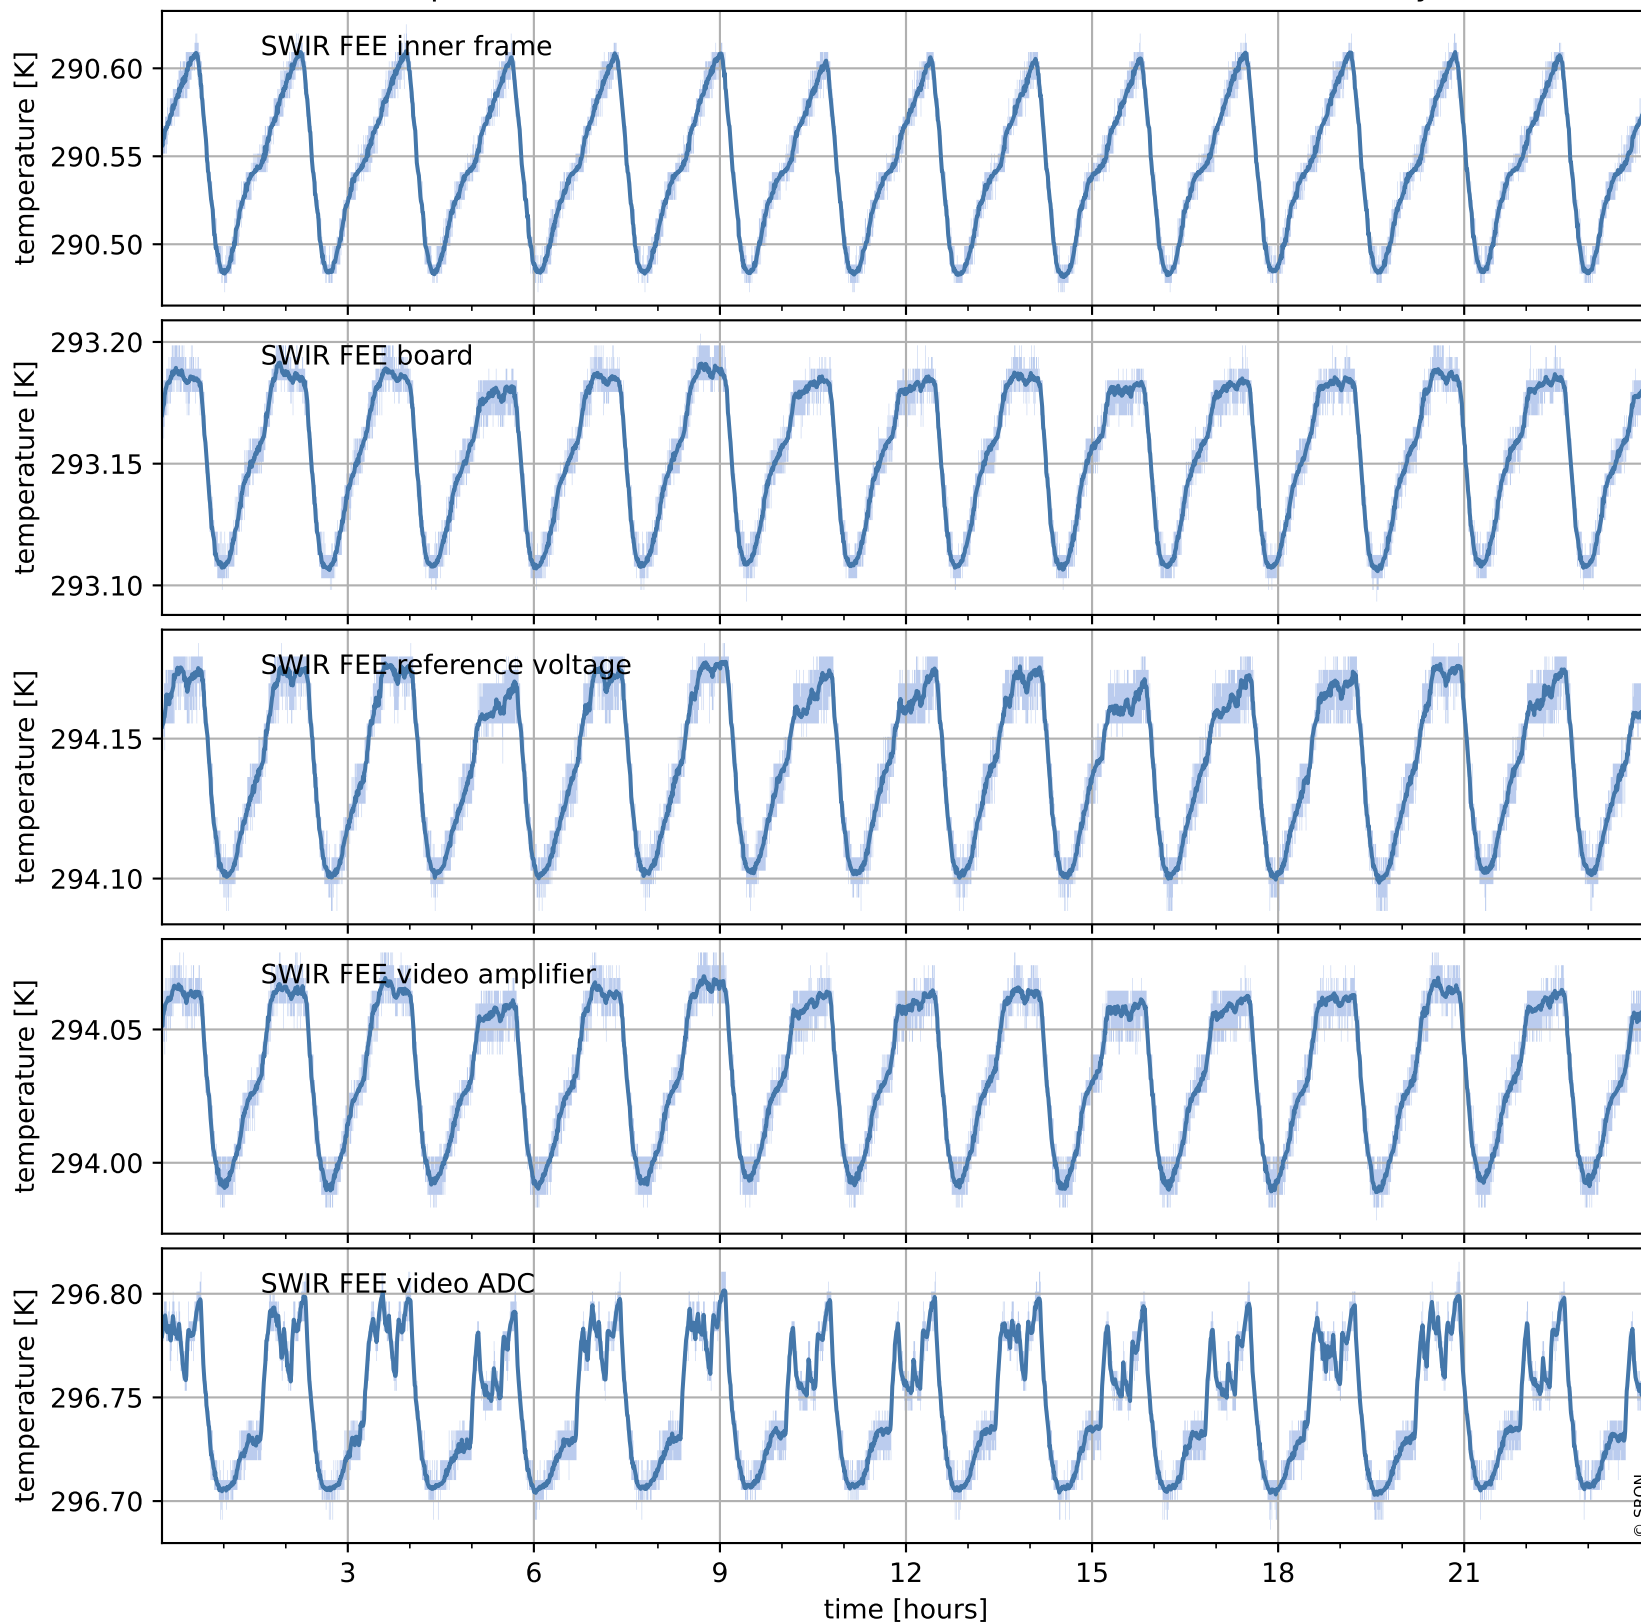

Tropomi SWIR housekeeping data

orbits : [25518, 25532]
coverage : 2022-09-16 / 2022-09-17
created : 2023-08-21T09:31:47

Temperature of sensors relevant for SWIR (one day)

Tropomi SWIR housekeeping data

orbits : [25048, 25532]
coverage : 2022-08-13 / 2022-09-17
created : 2023-08-21T09:31:48

Temperature of sensors relevant for SWIR (last month)

Tropomi SWIR housekeeping data

orbits : [25518, 25532]
coverage : 2022-09-16 / 2022-09-17
created : 2023-08-21T09:31:48

Current and duty cycle of 3 heaters relevant for SWIR (one day)

Tropomi SWIR housekeeping data

orbits : [25048, 25532]
coverage : 2022-08-13 / 2022-09-17
created : 2023-08-21T09:31:48

Current and duty cycle of 3 heaters relevant for SWIR (last month)

Tropomi SWIR housekeeping data

orbits : [25518, 25532]
coverage : 2022-09-16 / 2022-09-17
created : 2023-08-21T09:31:49

Temperature of sensors at the SWIR front-end electronics (one day)

Tropomi SWIR housekeeping data

orbits : [25048, 25532]
coverage : 2022-08-13 / 2022-09-17
created : 2023-08-21T09:31:49