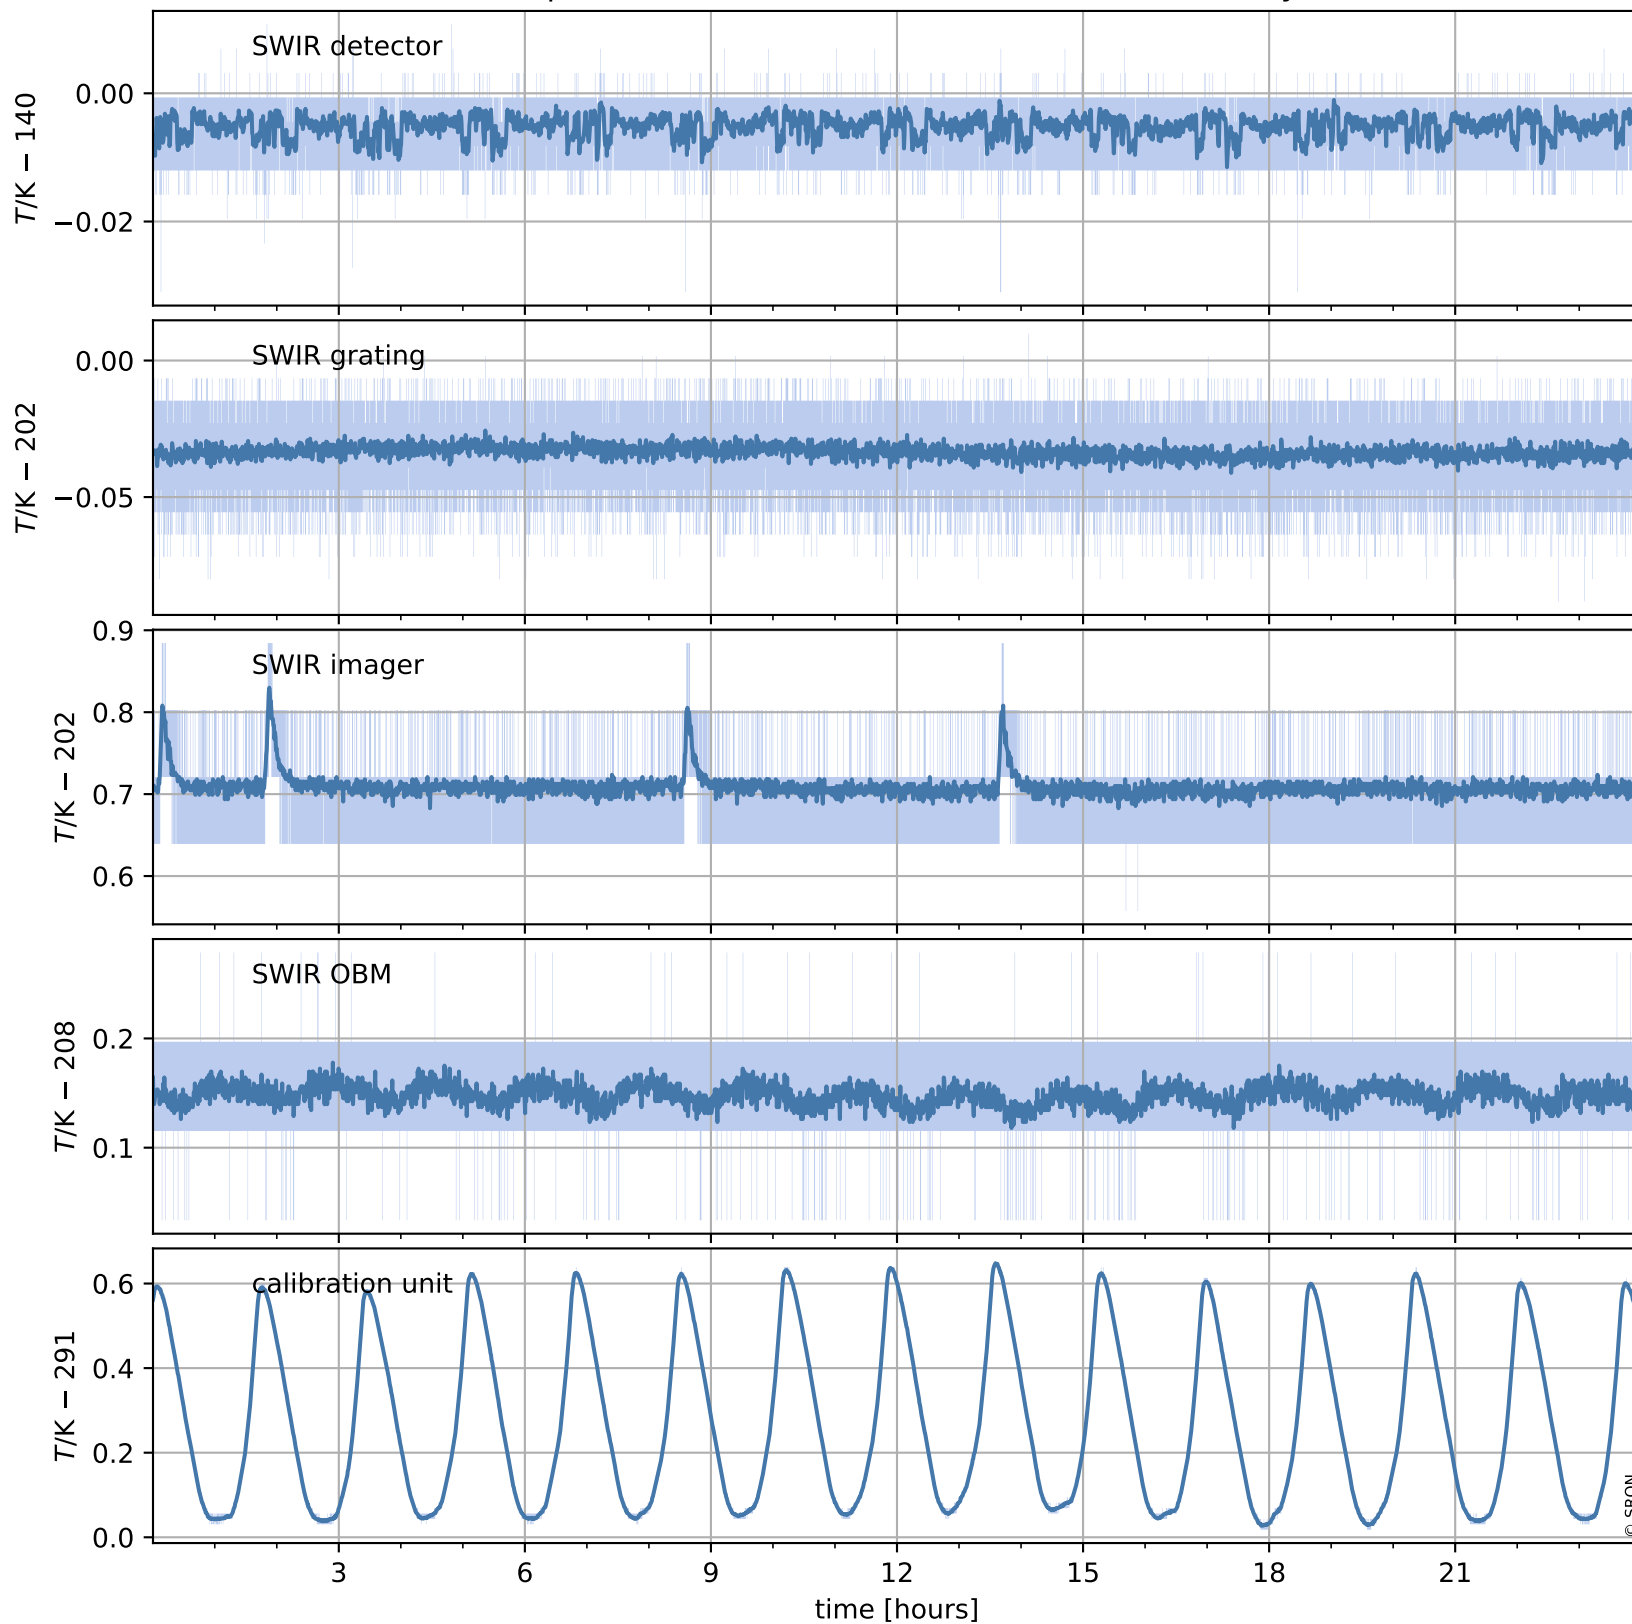

Tropomi SWIR housekeeping data

orbits : [25518, 25532]
coverage : 2022-09-16 / 2022-09-17
created : 2023-08-21T09:31:47

Temperature of sensors relevant for SWIR (one day)

Tropomi SWIR housekeeping data

orbits : [25048, 25532]
coverage : 2022-08-13 / 2022-09-17
created : 2023-08-21T09:31:48

Temperature of sensors relevant for SWIR (last month)

Tropomi SWIR housekeeping data

orbits : [25518, 25532]
coverage : 2022-09-16 / 2022-09-17
created : 2023-08-21T09:31:48

Current and duty cycle of 3 heaters relevant for SWIR (one day)