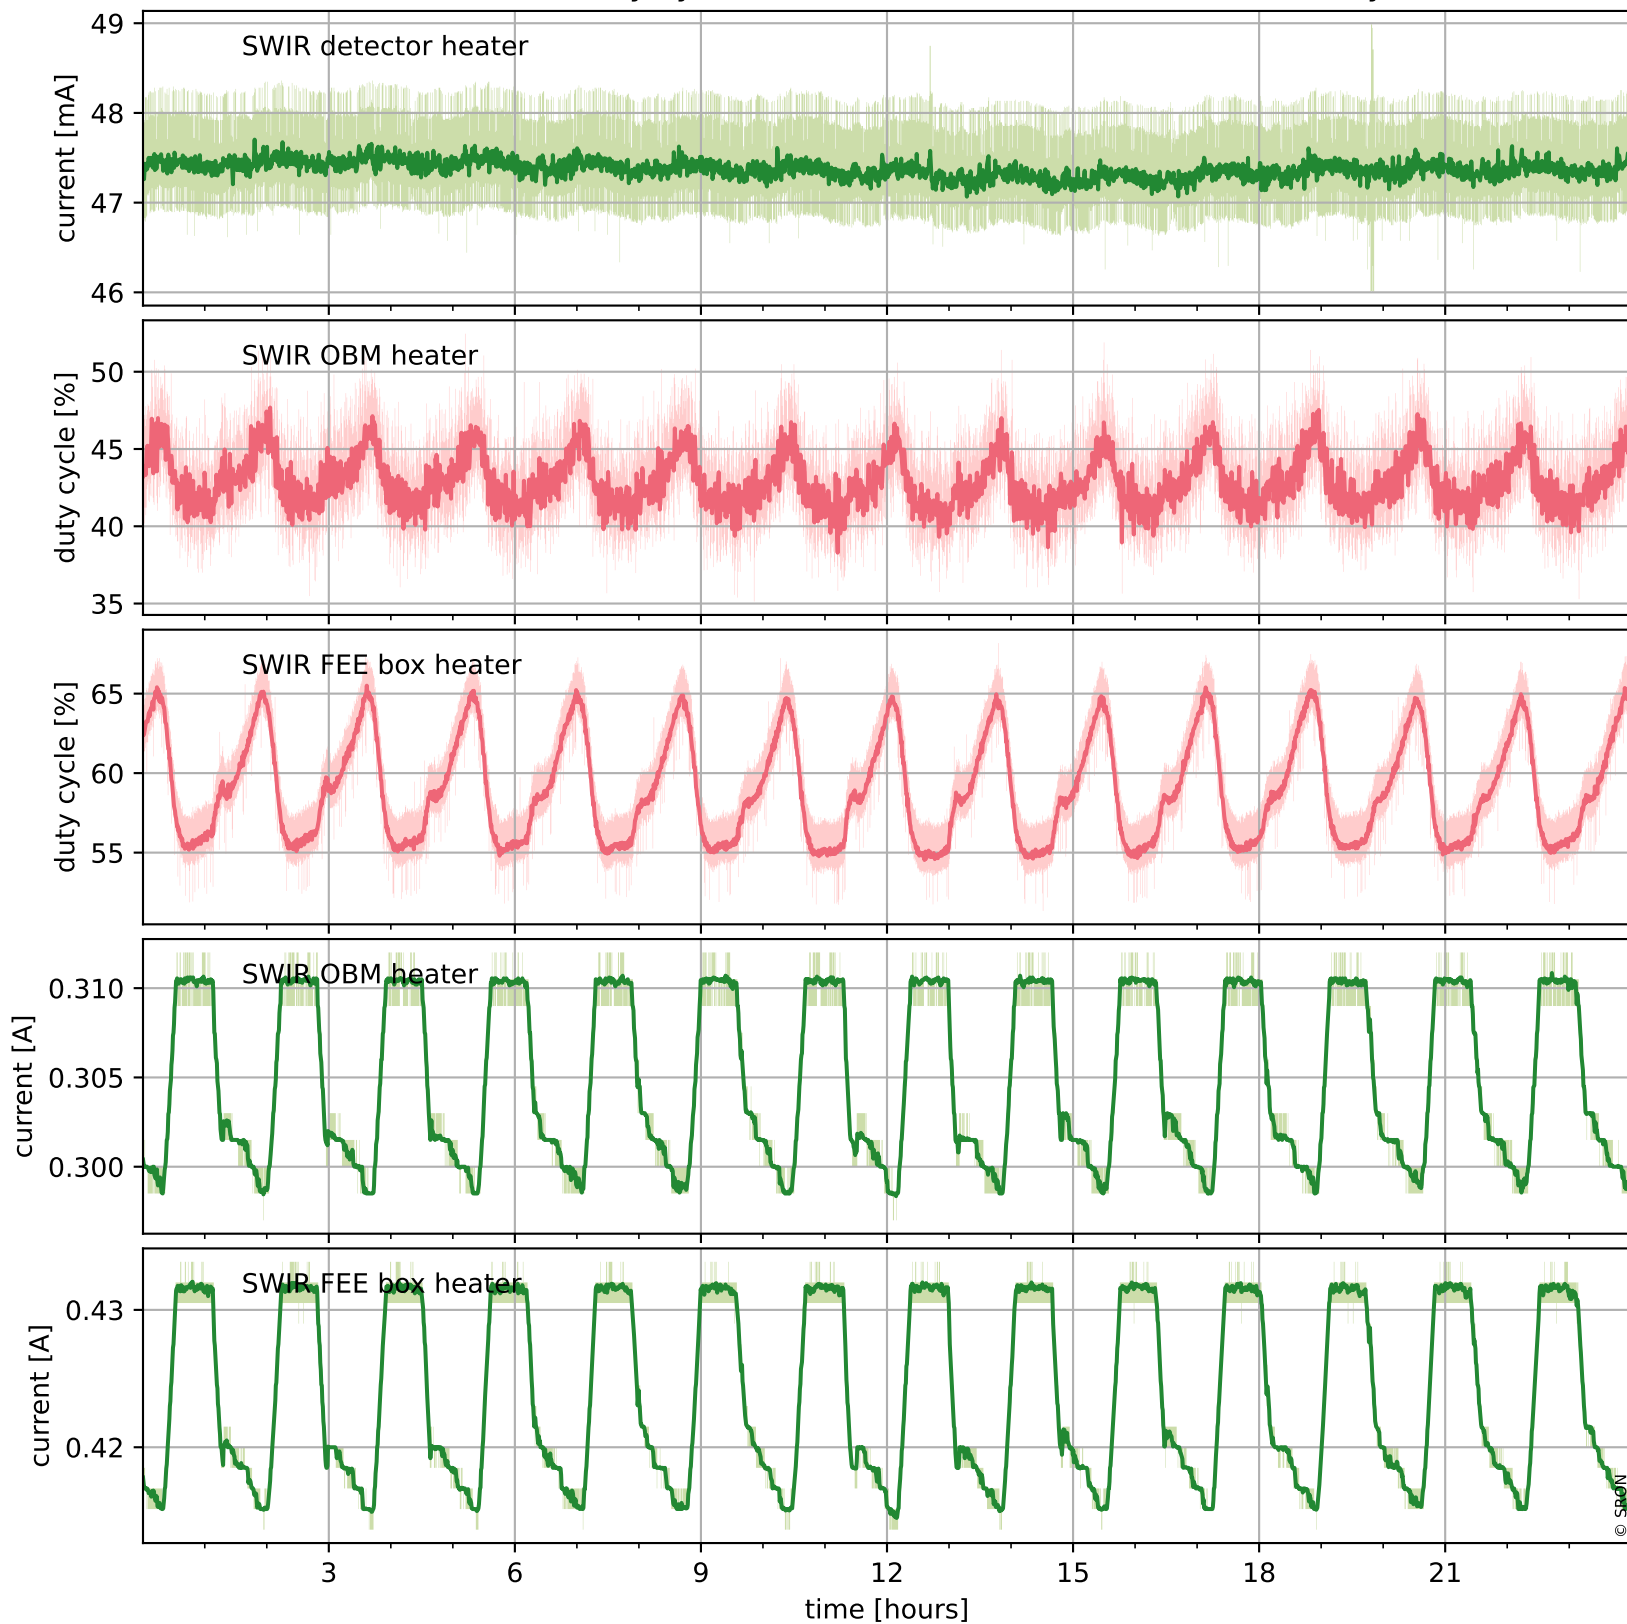

Tropomi SWIR housekeeping data

orbits : [25533, 25546]
coverage : 2022-09-17 / 2022-09-18
created : 2023-08-21T09:31:50

Temperature of sensors relevant for SWIR (one day)

Tropomi SWIR housekeeping data

orbits : [25062, 25546]
coverage : 2022-08-14 / 2022-09-18
created : 2023-08-21T09:31:50

Temperature of sensors relevant for SWIR (last month)

Tropomi SWIR housekeeping data

orbits : [25533, 25546]
coverage : 2022-09-17 / 2022-09-18
created : 2023-08-21T09:31:50

Current and duty cycle of 3 heaters relevant for SWIR (one day)