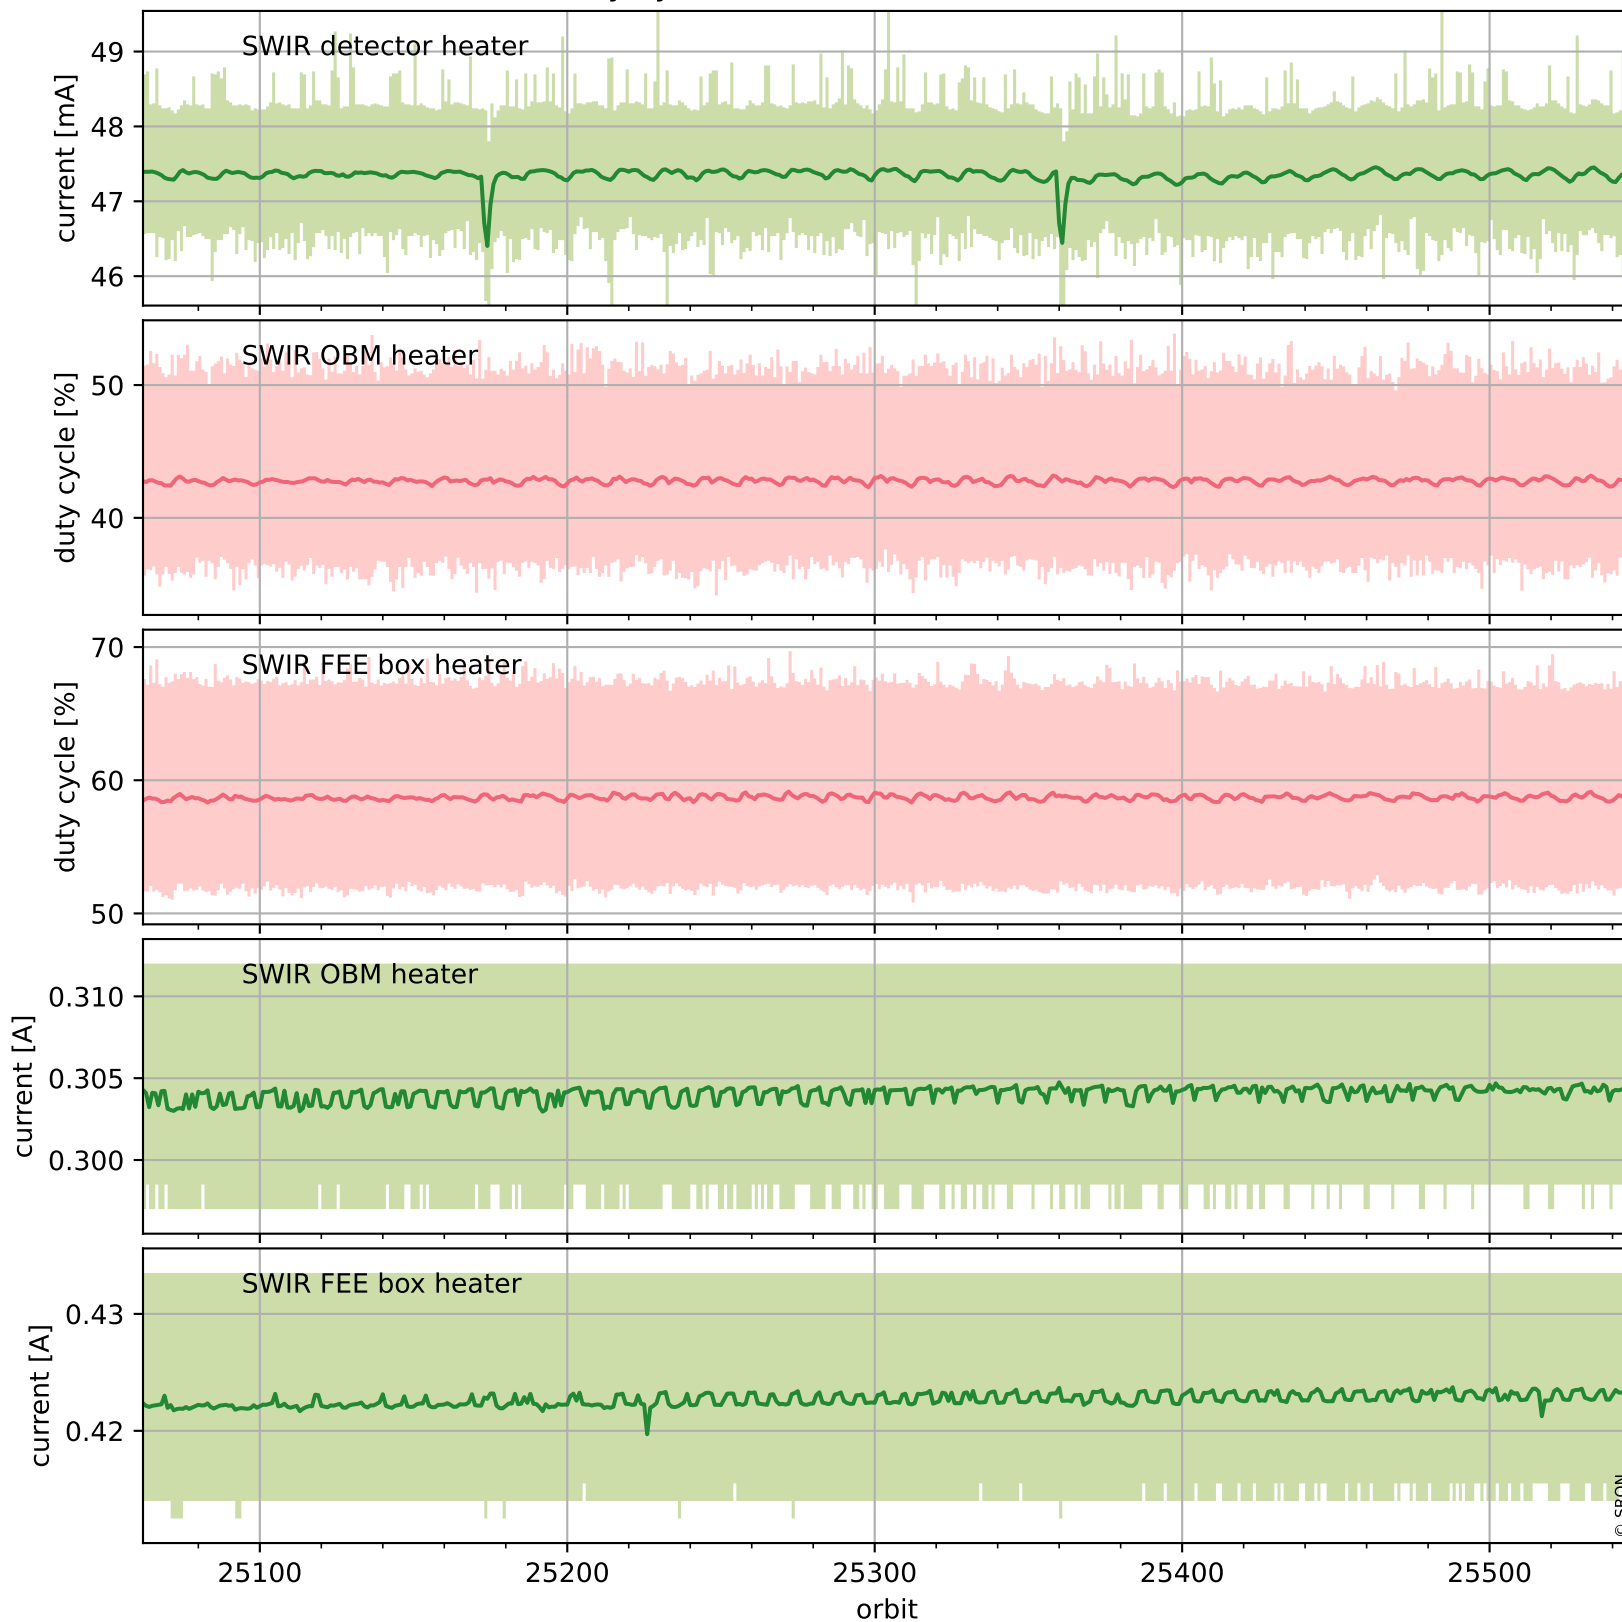

Tropomi SWIR housekeeping data

orbits : [25533, 25546]
coverage : 2022-09-17 / 2022-09-18
created : 2023-08-21T09:31:50

Temperature of sensors relevant for SWIR (one day)

Tropomi SWIR housekeeping data

orbits : [25062, 25546]
coverage : 2022-08-14 / 2022-09-18
created : 2023-08-21T09:31:50

Temperature of sensors relevant for SWIR (last month)

Tropomi SWIR housekeeping data

orbits : [25533, 25546]
coverage : 2022-09-17 / 2022-09-18
created : 2023-08-21T09:31:50

Current and duty cycle of 3 heaters relevant for SWIR (one day)

Tropomi SWIR housekeeping data

orbits : [25062, 25546]
coverage : 2022-08-14 / 2022-09-18
created : 2023-08-21T09:31:51

Current and duty cycle of 3 heaters relevant for SWIR (last month)

Tropomi SWIR housekeeping data

orbits : [25533, 25546]
coverage : 2022-09-17 / 2022-09-18
created : 2023-08-21T09:31:51

Temperature of sensors at the SWIR front-end electronics (one day)

Tropomi SWIR housekeeping data

orbits : [25062, 25546]
coverage : 2022-08-14 / 2022-09-18
created : 2023-08-21T09:31:51