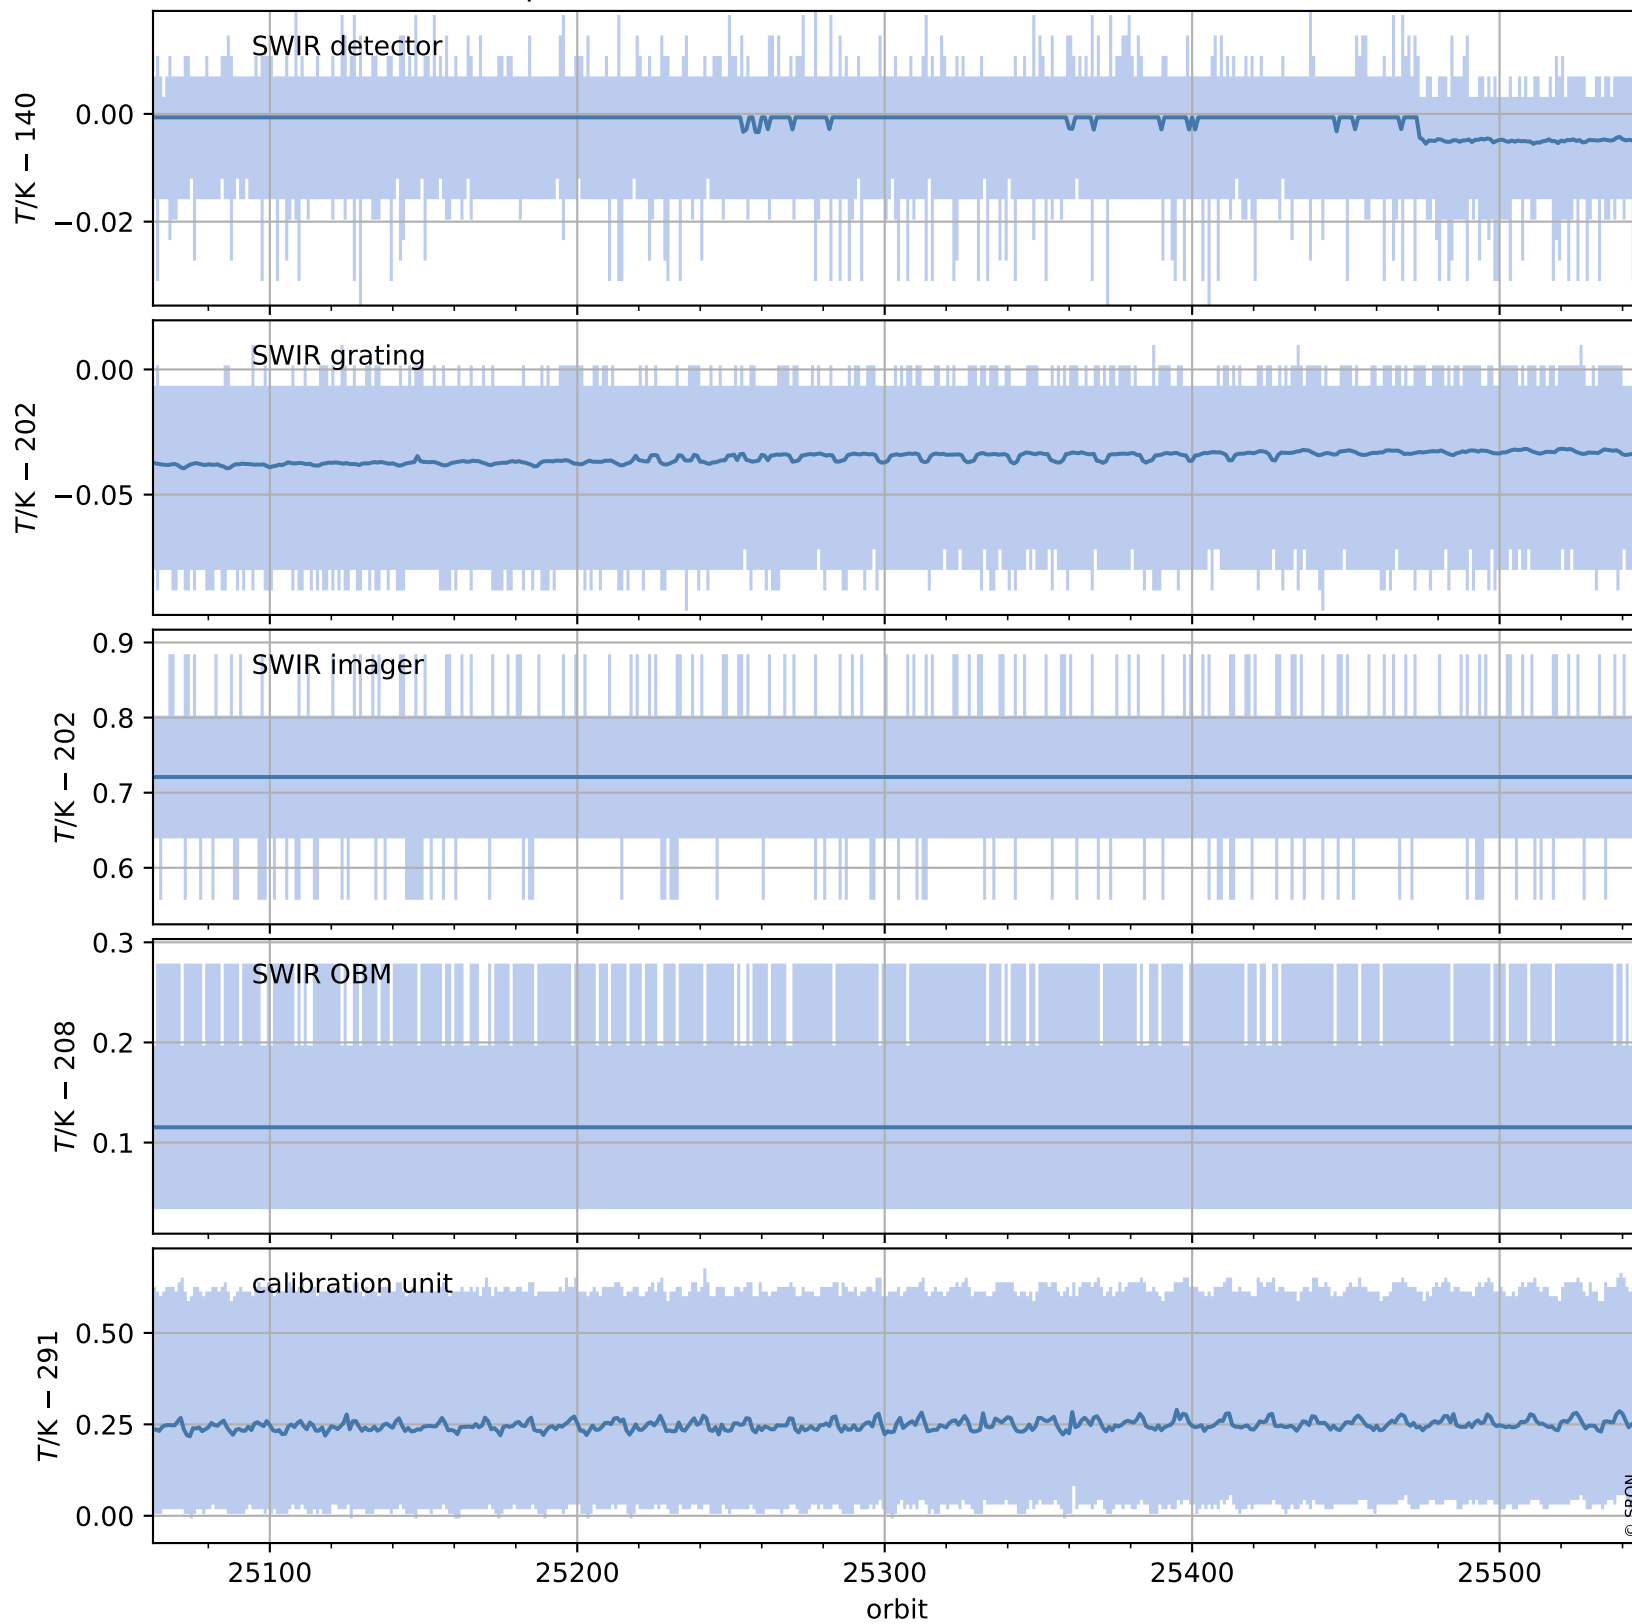

Tropomi SWIR housekeeping data

orbits : [25533, 25546]
coverage : 2022-09-17 / 2022-09-18
created : 2023-08-21T09:31:50

Temperature of sensors relevant for SWIR (one day)

Tropomi SWIR housekeeping data

orbits : [25062, 25546]
coverage : 2022-08-14 / 2022-09-18
created : 2023-08-21T09:31:50

Temperature of sensors relevant for SWIR (last month)

Tropomi SWIR housekeeping data

orbits : [25533, 25546]
coverage : 2022-09-17 / 2022-09-18
created : 2023-08-21T09:31:50

Current and duty cycle of 3 heaters relevant for SWIR (one day)

Tropomi SWIR housekeeping data

orbits : [25062, 25546]
coverage : 2022-08-14 / 2022-09-18
created : 2023-08-21T09:31:51

Current and duty cycle of 3 heaters relevant for SWIR (last month)

Tropomi SWIR housekeeping data

orbits : [25533, 25546]
coverage : 2022-09-17 / 2022-09-18
created : 2023-08-21T09:31:51

Temperature of sensors at the SWIR front-end electronics (one day)

Tropomi SWIR housekeeping data

orbits : [25062, 25546]
coverage : 2022-08-14 / 2022-09-18
created : 2023-08-21T09:31:51