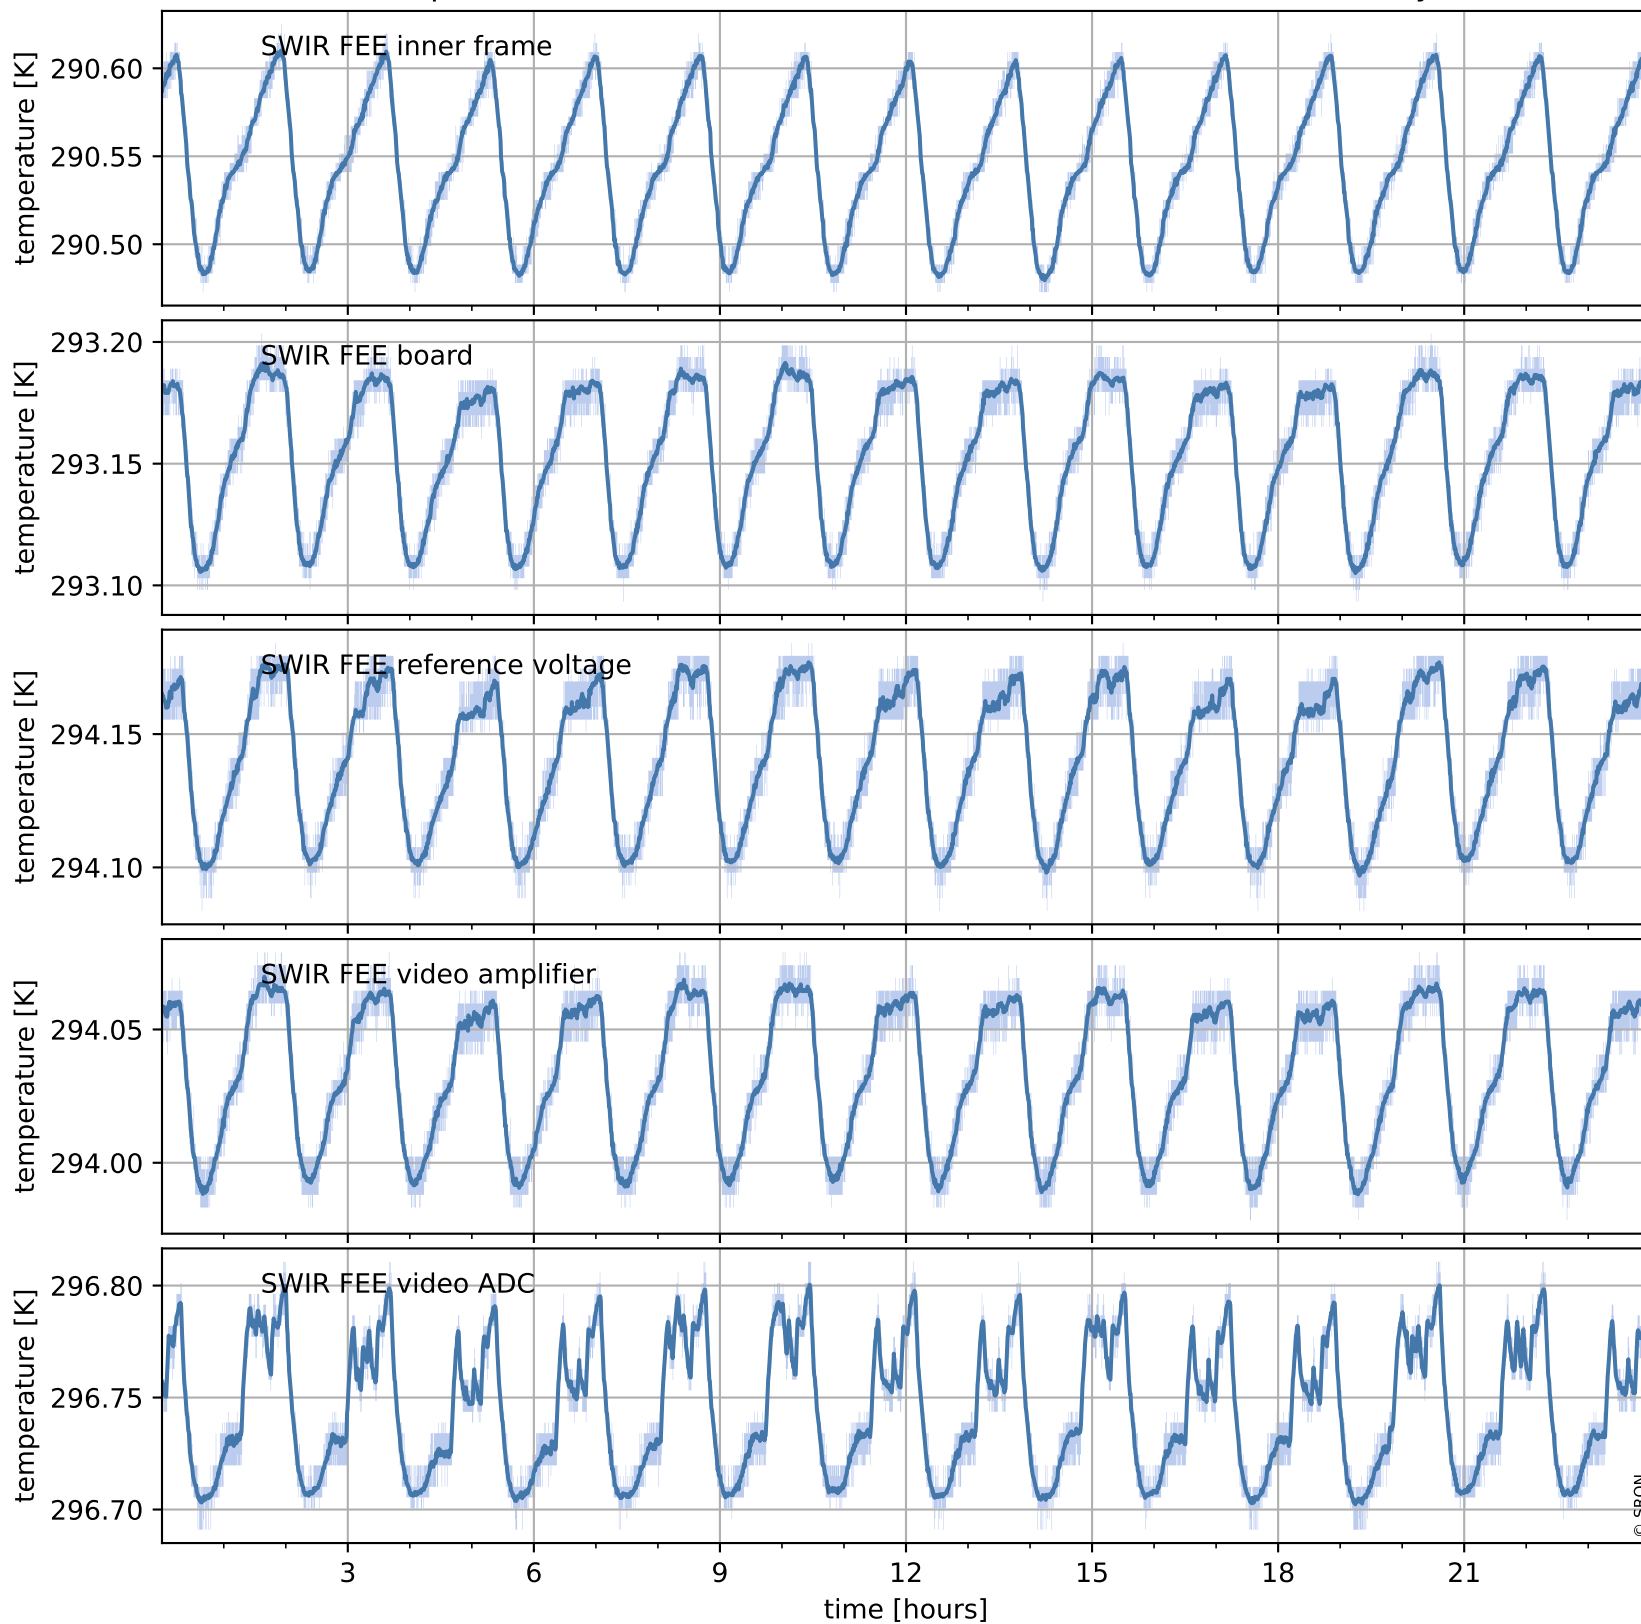

Tropomi SWIR housekeeping data

orbits : [25533, 25546]
coverage : 2022-09-17 / 2022-09-18
created : 2023-08-21T09:31:50

Temperature of sensors relevant for SWIR (one day)

Tropomi SWIR housekeeping data

orbits : [25062, 25546]
coverage : 2022-08-14 / 2022-09-18
created : 2023-08-21T09:31:50

Temperature of sensors relevant for SWIR (last month)

Tropomi SWIR housekeeping data

orbits : [25533, 25546]
coverage : 2022-09-17 / 2022-09-18
created : 2023-08-21T09:31:50

Current and duty cycle of 3 heaters relevant for SWIR (one day)

Tropomi SWIR housekeeping data

orbits : [25062, 25546]
coverage : 2022-08-14 / 2022-09-18
created : 2023-08-21T09:31:51

Current and duty cycle of 3 heaters relevant for SWIR (last month)

Tropomi SWIR housekeeping data

orbits : [25533, 25546]
coverage : 2022-09-17 / 2022-09-18
created : 2023-08-21T09:31:51

Temperature of sensors at the SWIR front-end electronics (one day)

Tropomi SWIR housekeeping data

orbits : [25062, 25546]
coverage : 2022-08-14 / 2022-09-18
created : 2023-08-21T09:31:51