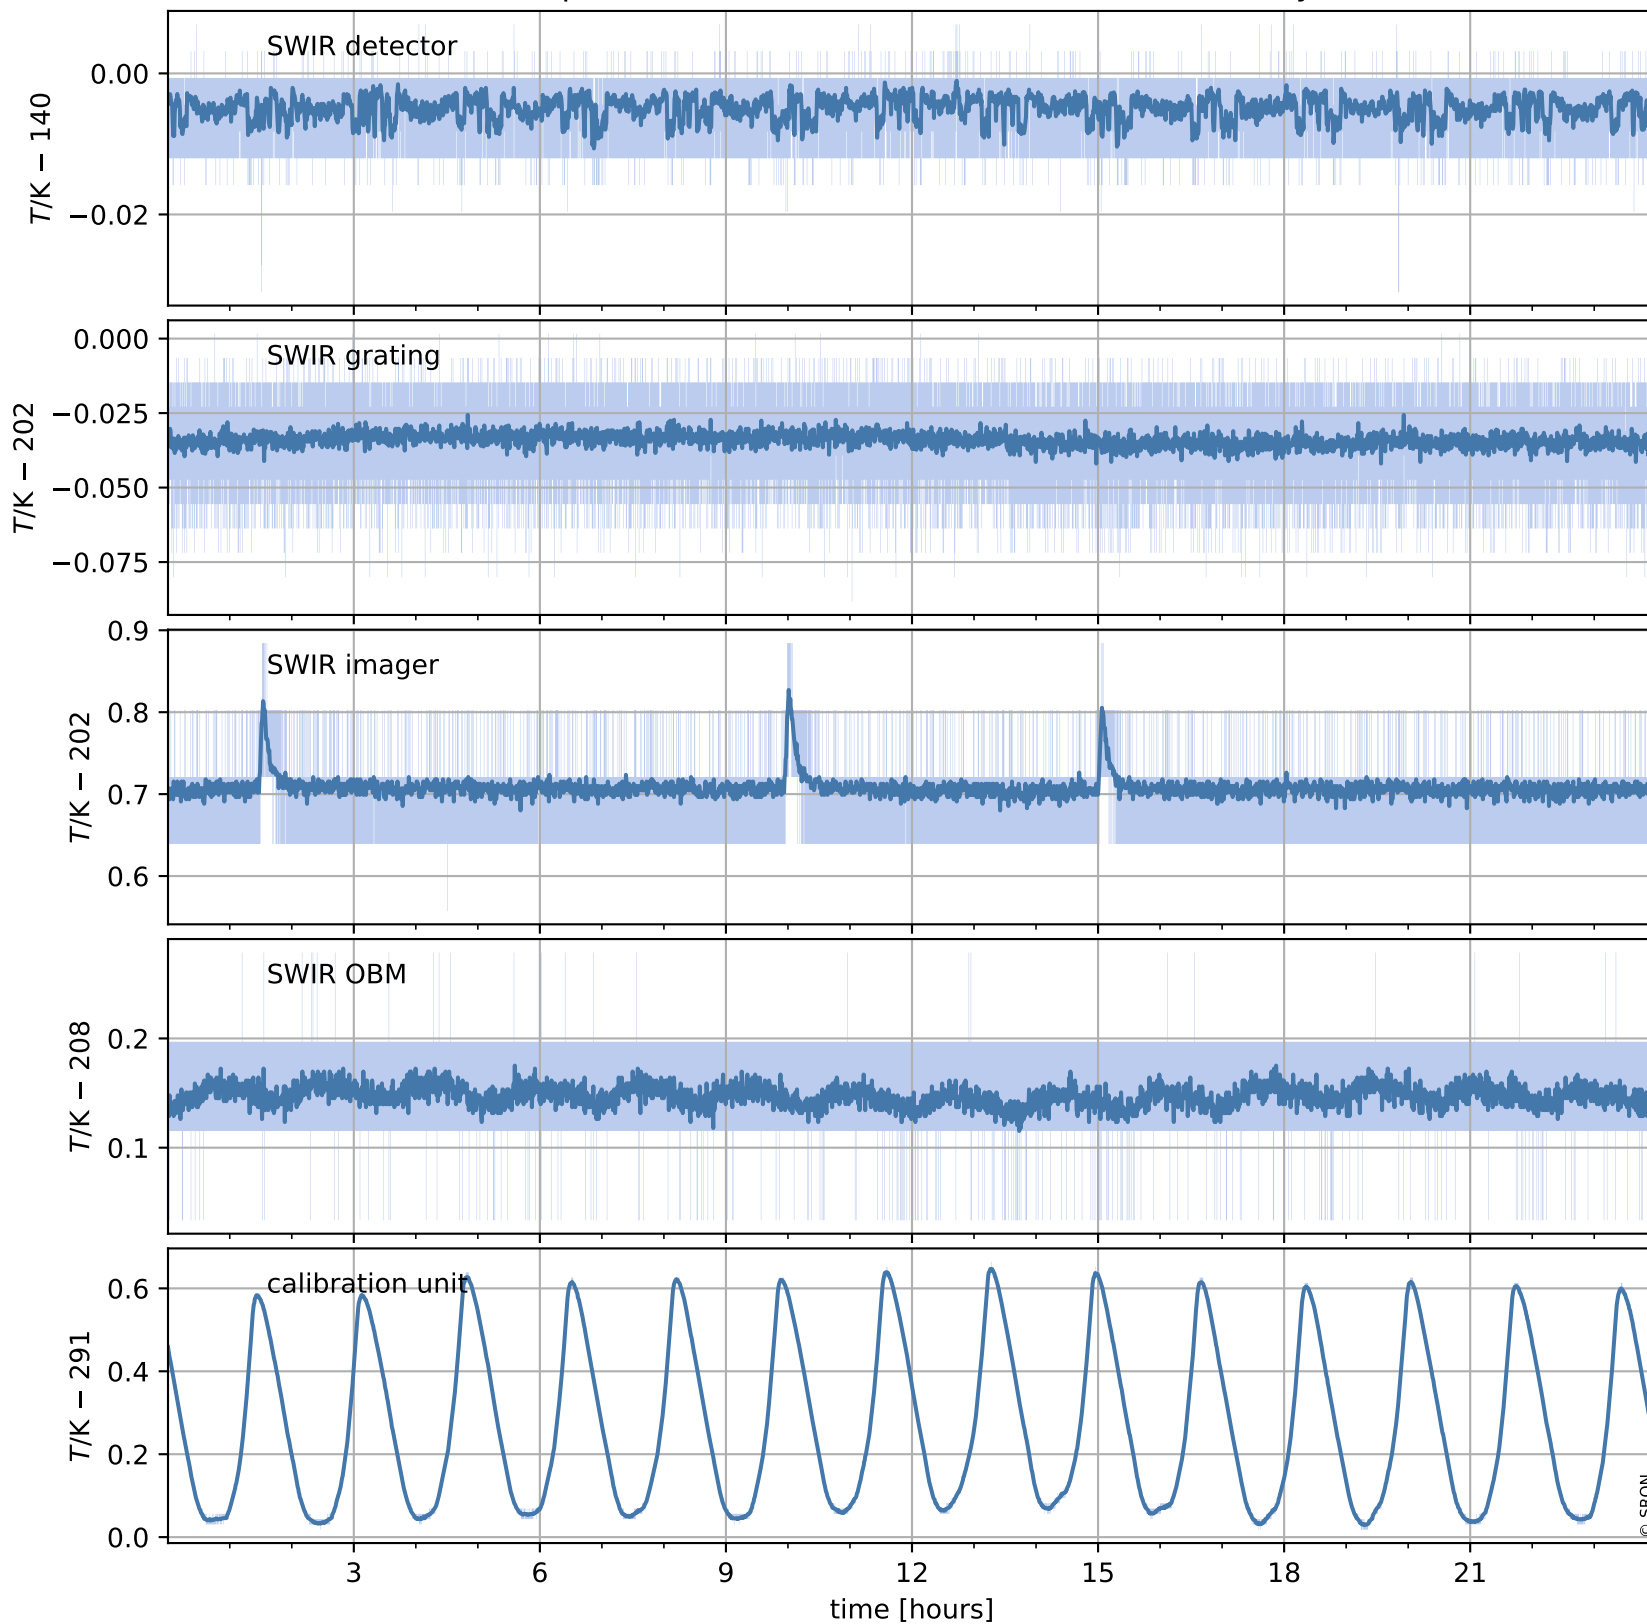

Tropomi SWIR housekeeping data

orbits : [25533, 25546]
coverage : 2022-09-17 / 2022-09-18
created : 2023-08-21T09:31:50

Temperature of sensors relevant for SWIR (one day)

Tropomi SWIR housekeeping data

orbits : [25062, 25546]
coverage : 2022-08-14 / 2022-09-18
created : 2023-08-21T09:31:50

Temperature of sensors relevant for SWIR (last month)

Tropomi SWIR housekeeping data

orbits : [25533, 25546]
coverage : 2022-09-17 / 2022-09-18
created : 2023-08-21T09:31:50

Current and duty cycle of 3 heaters relevant for SWIR (one day)

Tropomi SWIR housekeeping data

orbits : [25062, 25546]
coverage : 2022-08-14 / 2022-09-18
created : 2023-08-21T09:31:51

Current and duty cycle of 3 heaters relevant for SWIR (last month)

Tropomi SWIR housekeeping data