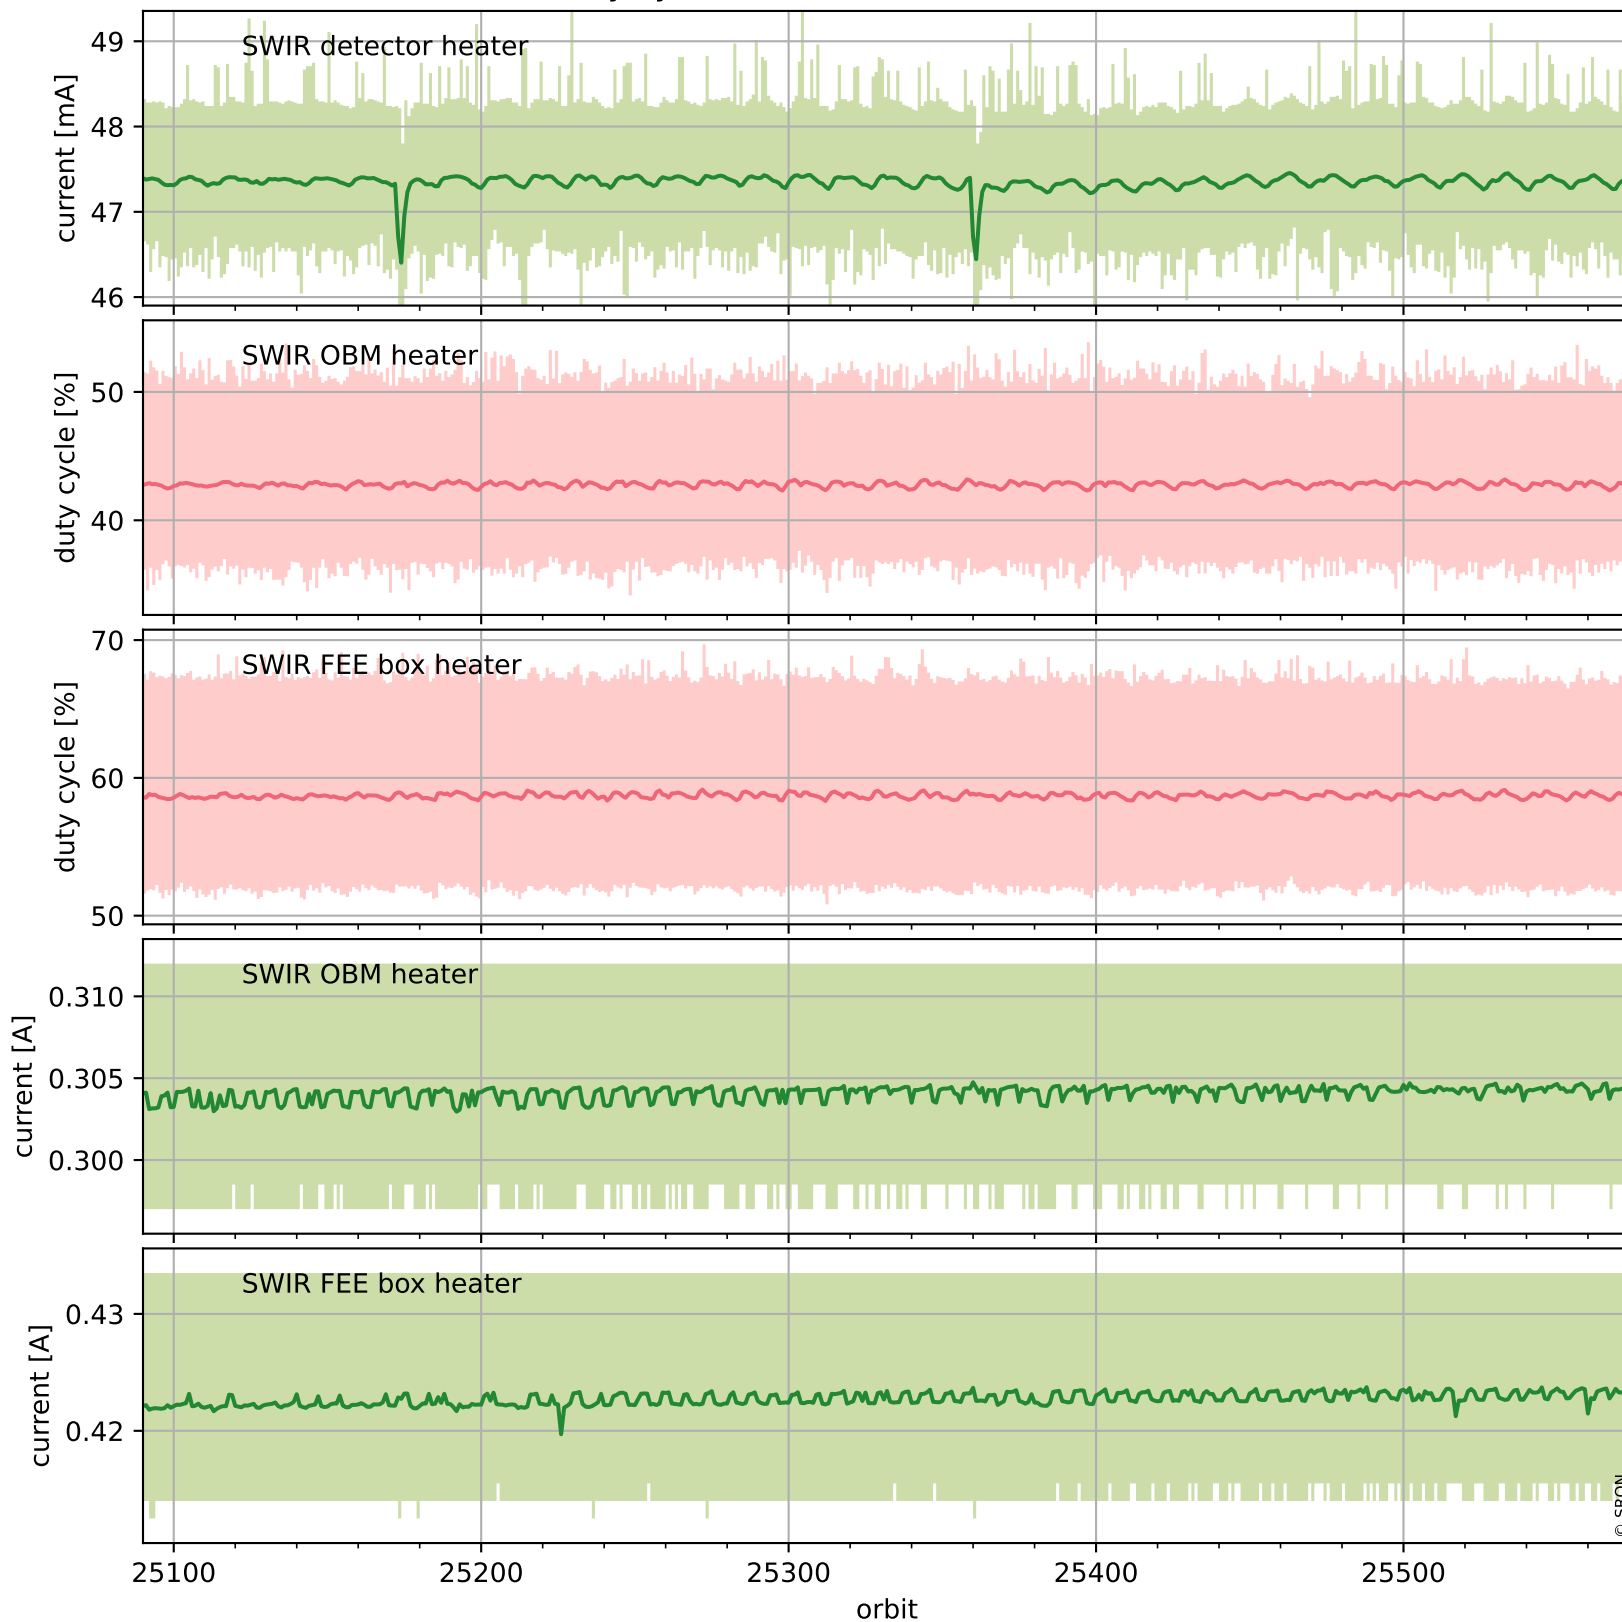

Tropomi SWIR housekeeping data

orbits : [25561, 25574]
coverage : 2022-09-19 / 2022-09-20
created : 2023-08-21T09:31:54

Temperature of sensors relevant for SWIR (one day)

Tropomi SWIR housekeeping data

orbits : [25090, 25574]
coverage : 2022-08-16 / 2022-09-20
created : 2023-08-21T09:31:55

Temperature of sensors relevant for SWIR (last month)

Tropomi SWIR housekeeping data

orbits : [25561, 25574]
coverage : 2022-09-19 / 2022-09-20
created : 2023-08-21T09:31:55

Current and duty cycle of 3 heaters relevant for SWIR (one day)

Tropomi SWIR housekeeping data

orbits : [25090, 25574]
coverage : 2022-08-16 / 2022-09-20
created : 2023-08-21T09:31:55

Current and duty cycle of 3 heaters relevant for SWIR (last month)

Tropomi SWIR housekeeping data

orbits : [25561, 25574]
coverage : 2022-09-19 / 2022-09-20
created : 2023-08-21T09:31:56

Temperature of sensors at the SWIR front-end electronics (one day)

Tropomi SWIR housekeeping data

orbits : [25090, 25574]
coverage : 2022-08-16 / 2022-09-20
created : 2023-08-21T09:31:56