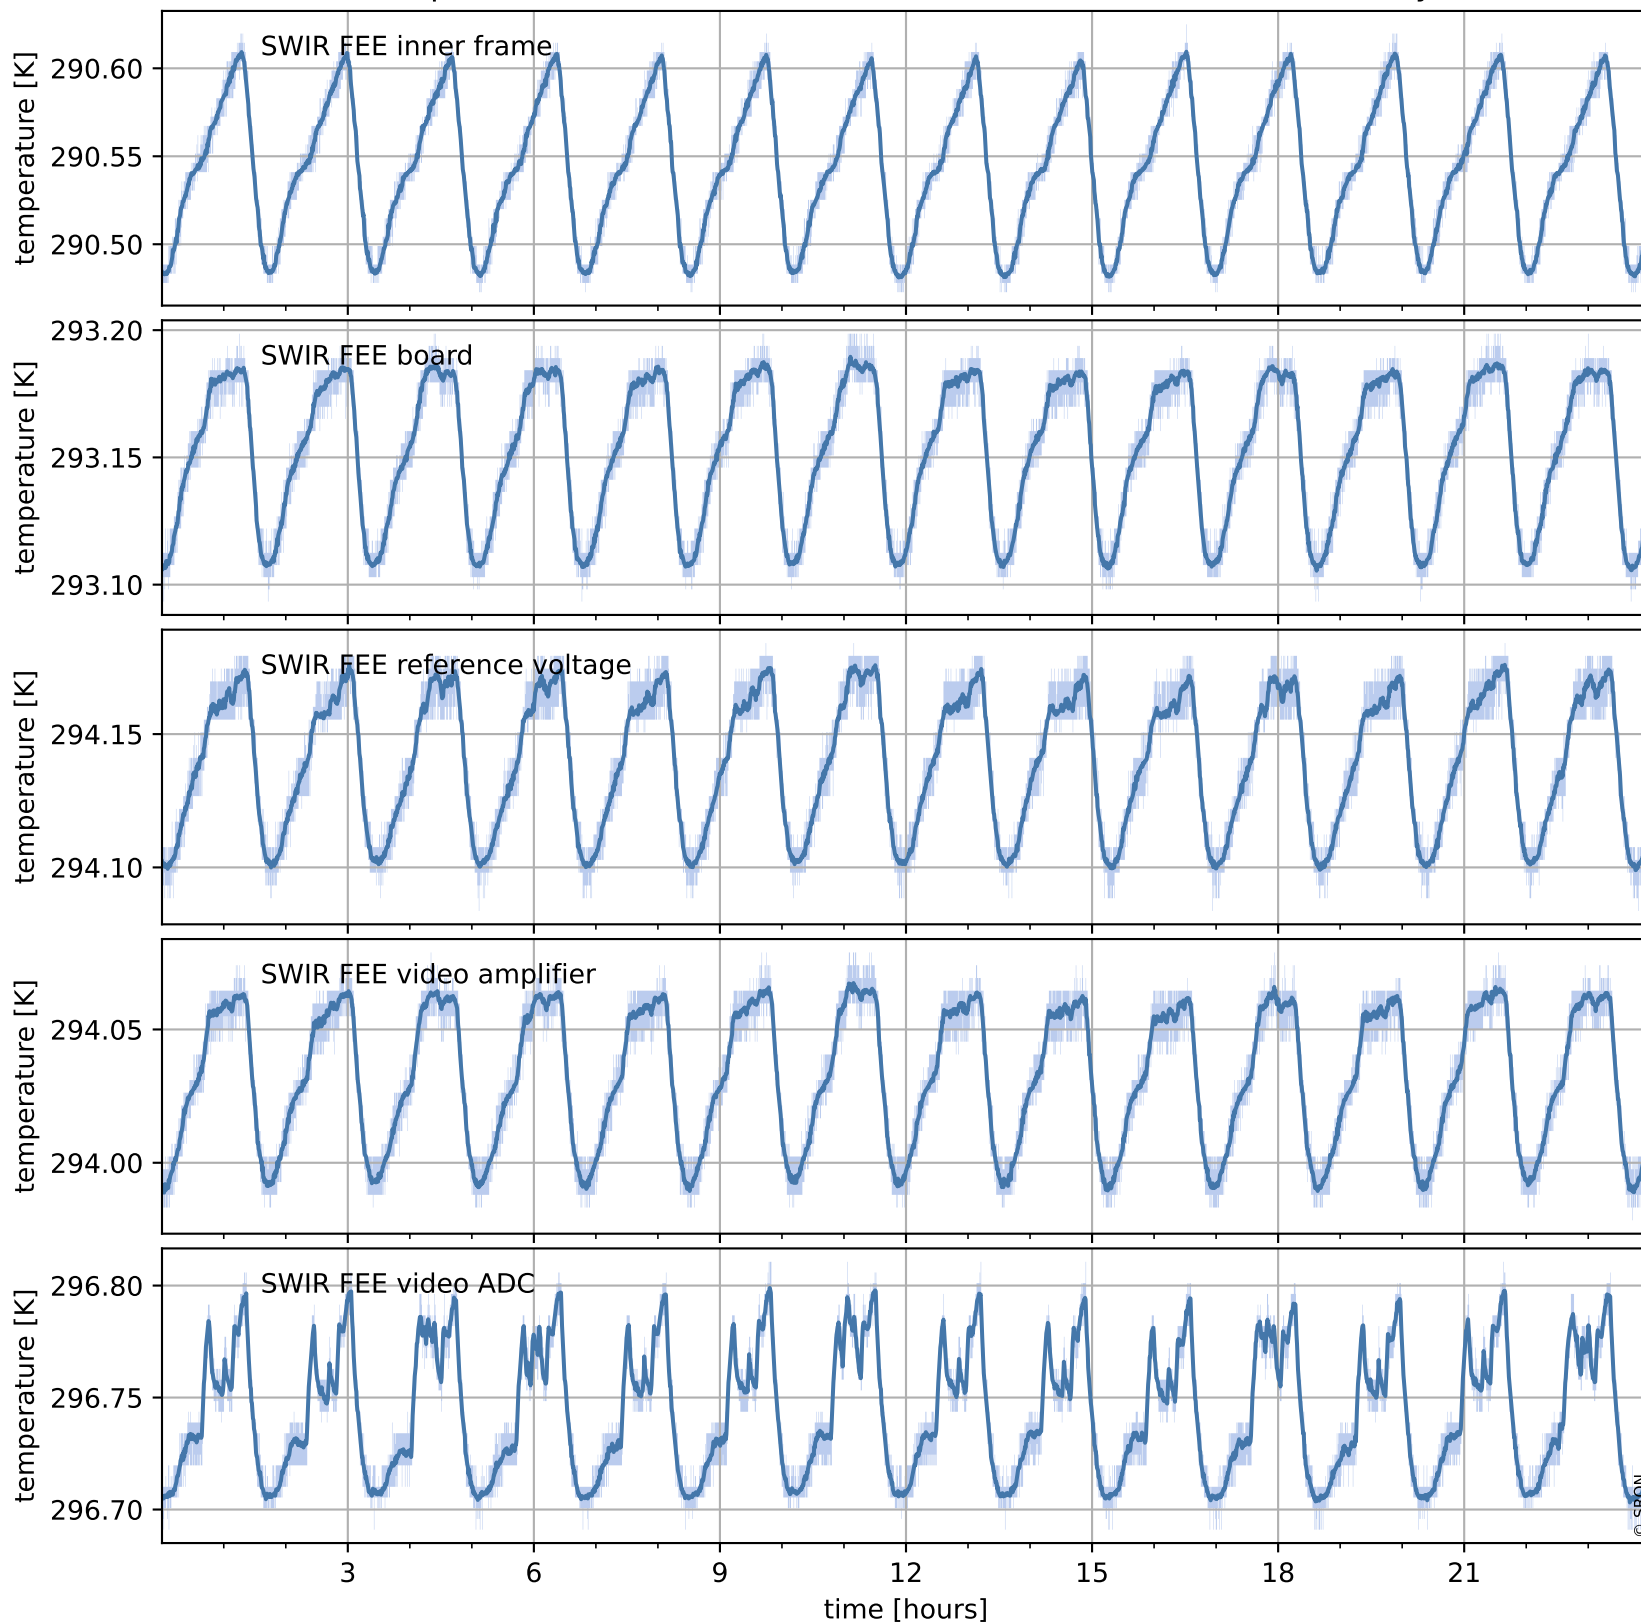

Tropomi SWIR housekeeping data

orbits : [25561, 25574]
coverage : 2022-09-19 / 2022-09-20
created : 2023-08-21T09:31:54

Temperature of sensors relevant for SWIR (one day)

Tropomi SWIR housekeeping data

orbits : [25090, 25574]
coverage : 2022-08-16 / 2022-09-20
created : 2023-08-21T09:31:55

Temperature of sensors relevant for SWIR (last month)

Tropomi SWIR housekeeping data

orbits : [25561, 25574]
coverage : 2022-09-19 / 2022-09-20
created : 2023-08-21T09:31:55

Current and duty cycle of 3 heaters relevant for SWIR (one day)

Tropomi SWIR housekeeping data

orbits : [25090, 25574]
coverage : 2022-08-16 / 2022-09-20
created : 2023-08-21T09:31:55

Current and duty cycle of 3 heaters relevant for SWIR (last month)

Tropomi SWIR housekeeping data

orbits : [25561, 25574]
coverage : 2022-09-19 / 2022-09-20
created : 2023-08-21T09:31:56

Temperature of sensors at the SWIR front-end electronics (one day)

Tropomi SWIR housekeeping data

orbits : [25090, 25574]
coverage : 2022-08-16 / 2022-09-20
created : 2023-08-21T09:31:56