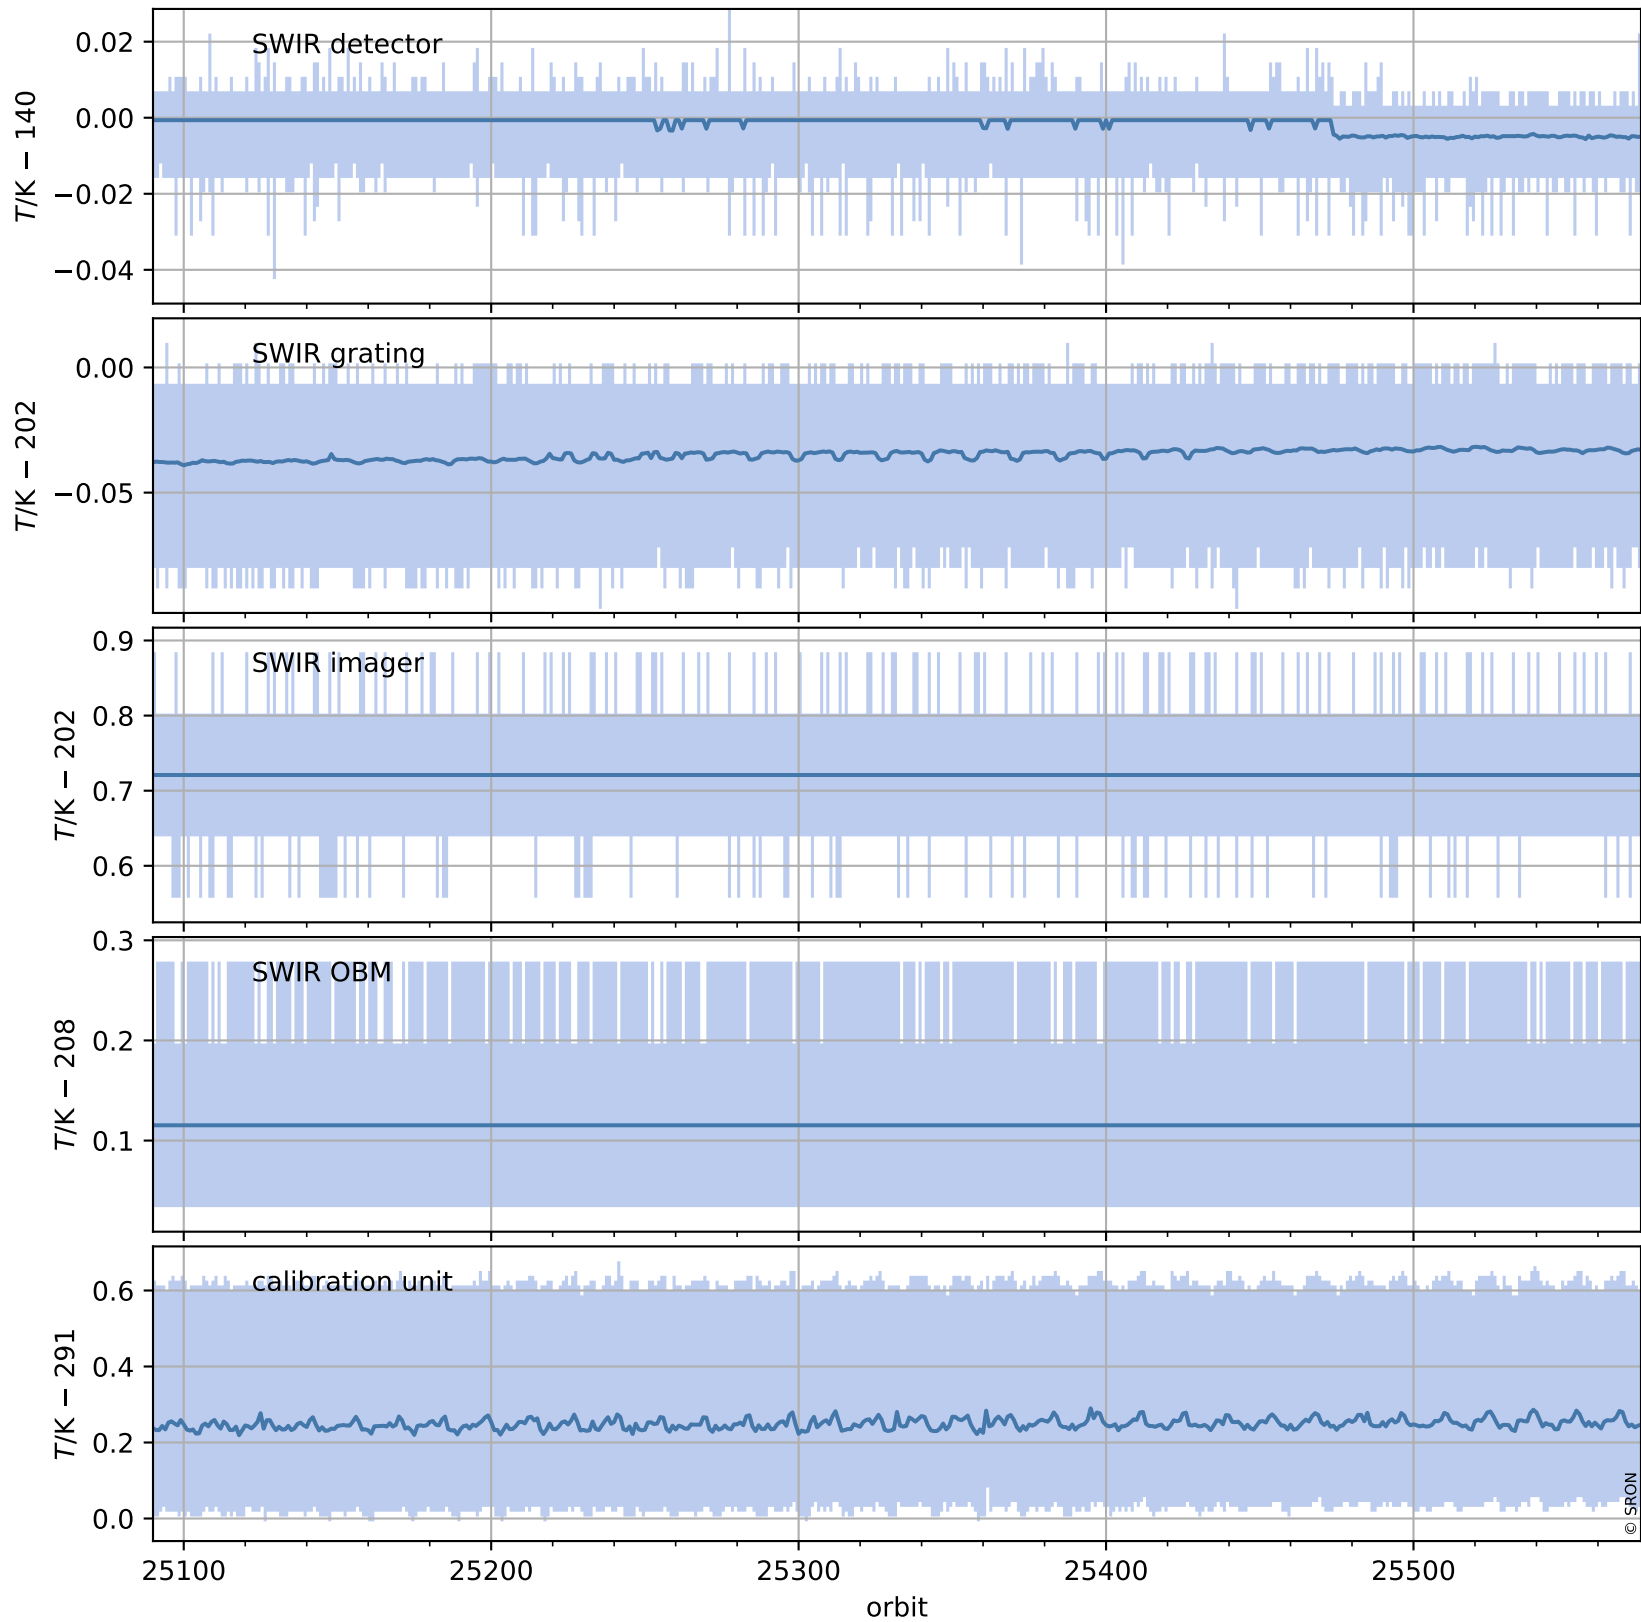

Tropomi SWIR housekeeping data

orbits : [25561, 25574]
coverage : 2022-09-19 / 2022-09-20
created : 2023-08-21T09:31:54

Temperature of sensors relevant for SWIR (one day)

Tropomi SWIR housekeeping data

orbits : [25090, 25574]
coverage : 2022-08-16 / 2022-09-20
created : 2023-08-21T09:31:55

Temperature of sensors relevant for SWIR (last month)

Tropomi SWIR housekeeping data

orbits : [25561, 25574]
coverage : 2022-09-19 / 2022-09-20
created : 2023-08-21T09:31:55

Current and duty cycle of 3 heaters relevant for SWIR (one day)

Tropomi SWIR housekeeping data

orbits : [25090, 25574]
coverage : 2022-08-16 / 2022-09-20
created : 2023-08-21T09:31:55

Current and duty cycle of 3 heaters relevant for SWIR (last month)

Tropomi SWIR housekeeping data

orbits : [25561, 25574]
coverage : 2022-09-19 / 2022-09-20
created : 2023-08-21T09:31:56

Temperature of sensors at the SWIR front-end electronics (one day)

Tropomi SWIR housekeeping data

orbits : [25090, 25574]
coverage : 2022-08-16 / 2022-09-20
created : 2023-08-21T09:31:56