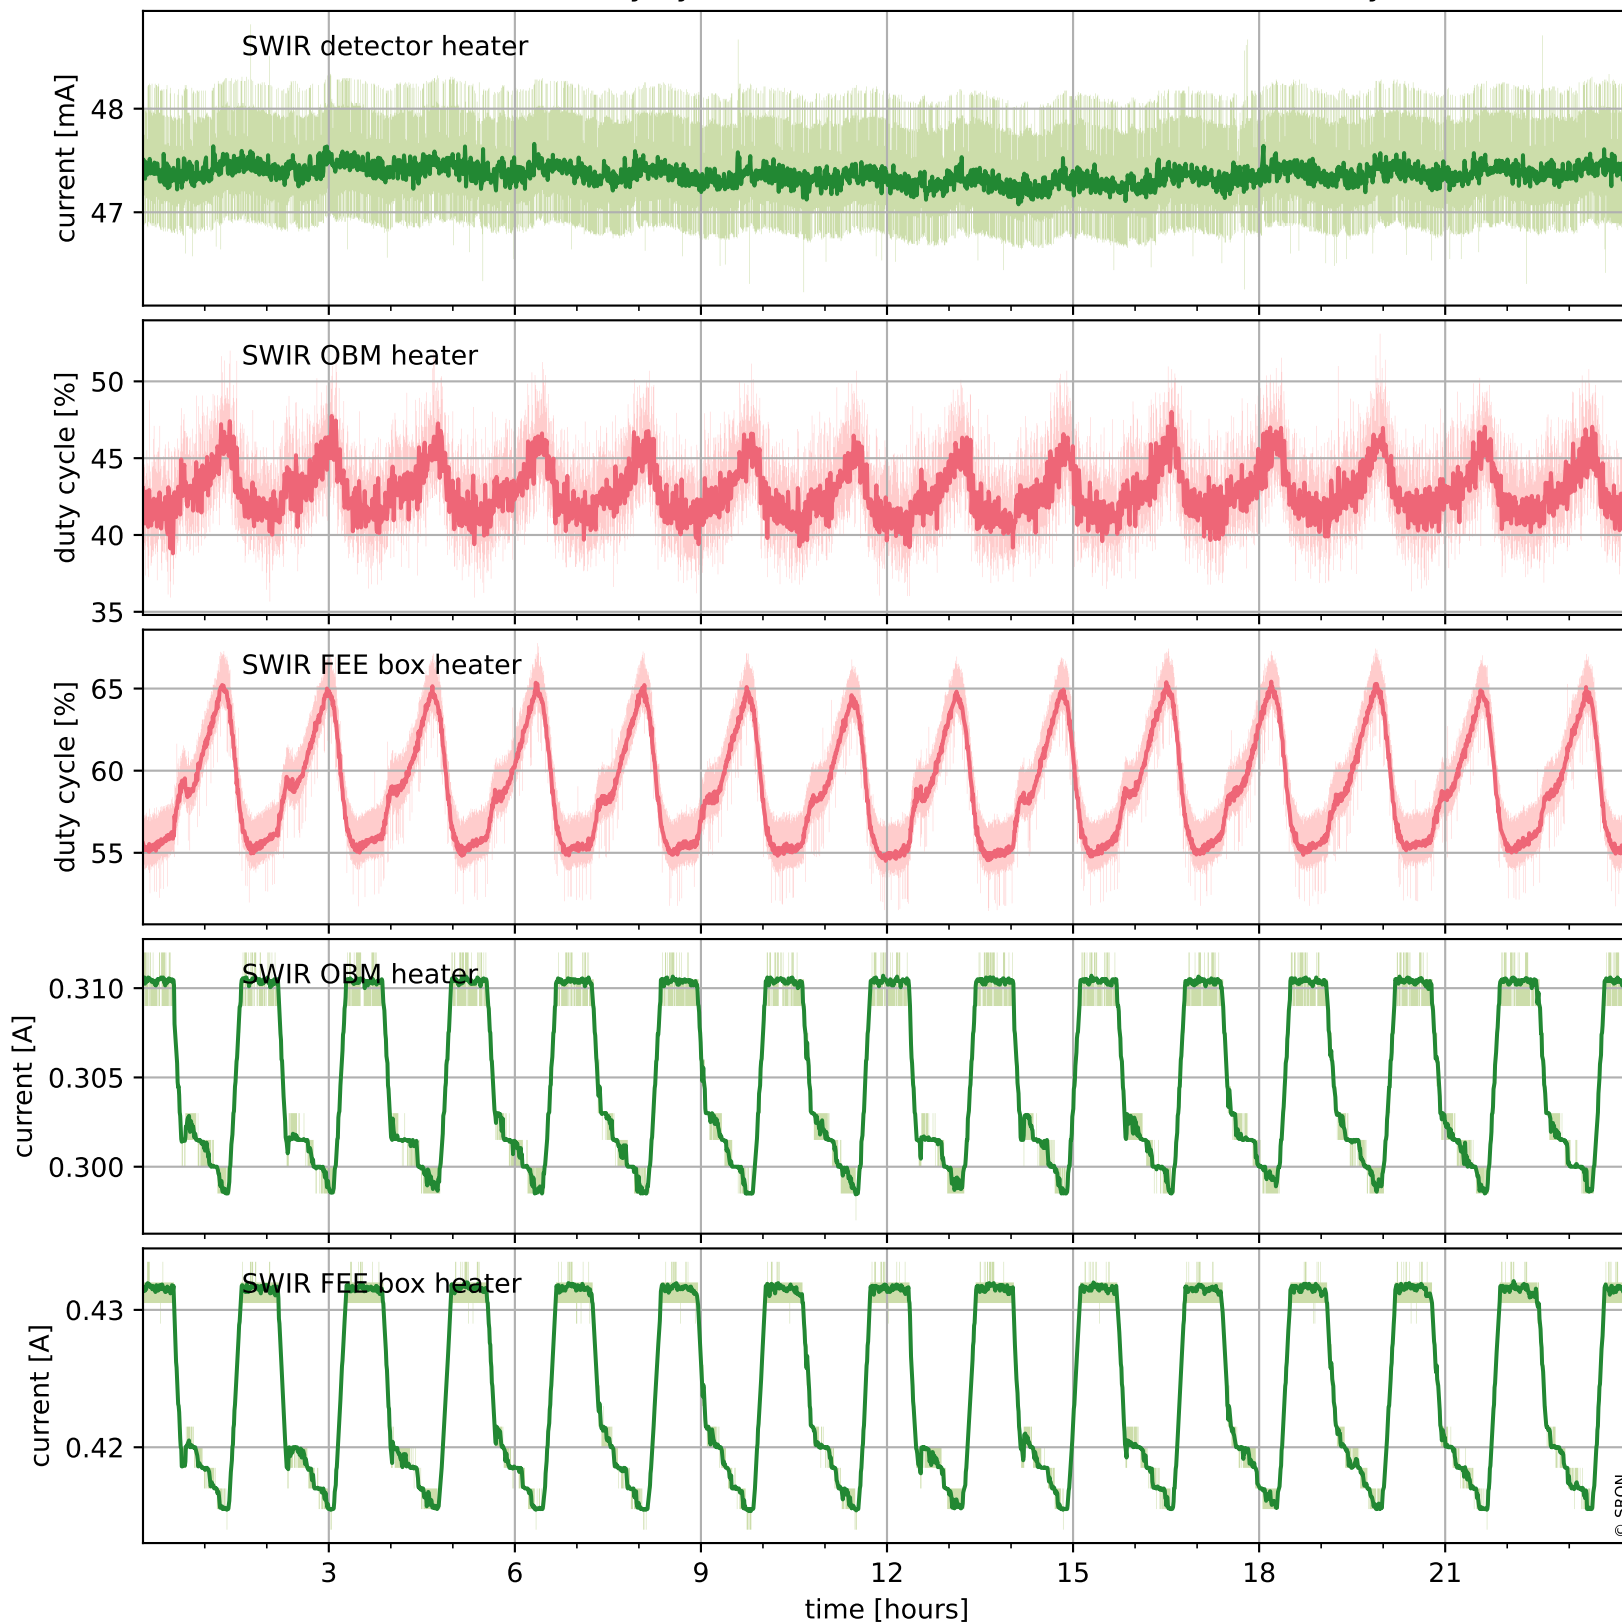

Tropomi SWIR housekeeping data

orbits : [25561, 25574]
coverage : 2022-09-19 / 2022-09-20
created : 2023-08-21T09:31:54

Temperature of sensors relevant for SWIR (one day)

Tropomi SWIR housekeeping data

orbits : [25090, 25574]
coverage : 2022-08-16 / 2022-09-20
created : 2023-08-21T09:31:55

Temperature of sensors relevant for SWIR (last month)

Tropomi SWIR housekeeping data

orbits : [25561, 25574]
coverage : 2022-09-19 / 2022-09-20
created : 2023-08-21T09:31:55

Current and duty cycle of 3 heaters relevant for SWIR (one day)

Tropomi SWIR housekeeping data

orbits : [25090, 25574]
coverage : 2022-08-16 / 2022-09-20
created : 2023-08-21T09:31:55

Current and duty cycle of 3 heaters relevant for SWIR (last month)

Tropomi SWIR housekeeping data

orbits : [25561, 25574]
coverage : 2022-09-19 / 2022-09-20
created : 2023-08-21T09:31:56

Temperature of sensors at the SWIR front-end electronics (one day)

Tropomi SWIR housekeeping data

orbits : [25090, 25574]
coverage : 2022-08-16 / 2022-09-20
created : 2023-08-21T09:31:56