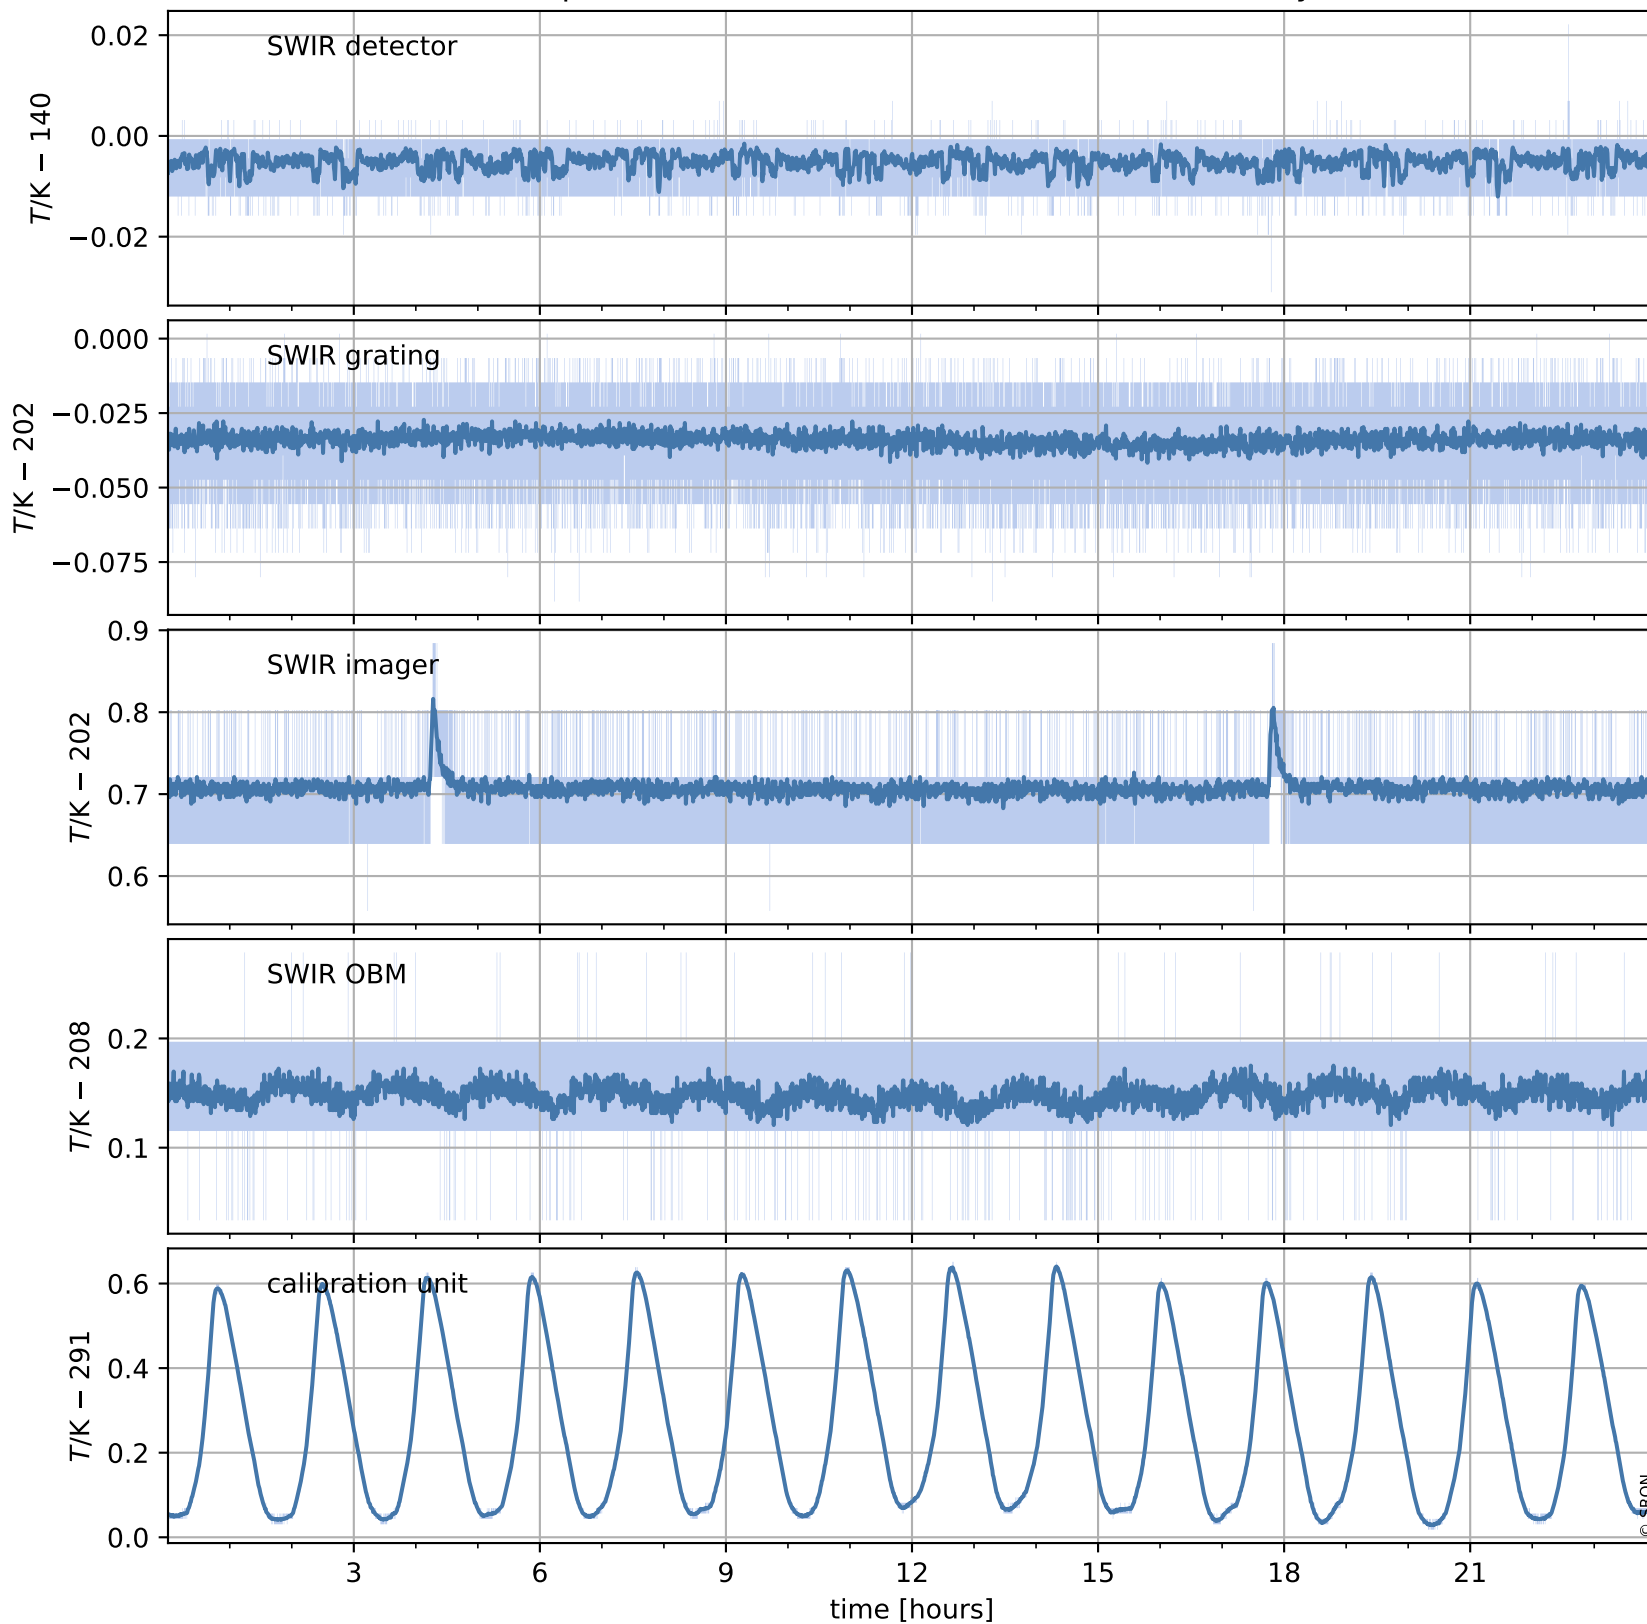

Tropomi SWIR housekeeping data

orbits : [25561, 25574]
coverage : 2022-09-19 / 2022-09-20
created : 2023-08-21T09:31:54

Temperature of sensors relevant for SWIR (one day)

Tropomi SWIR housekeeping data

orbits : [25090, 25574]
coverage : 2022-08-16 / 2022-09-20
created : 2023-08-21T09:31:55

Temperature of sensors relevant for SWIR (last month)

Tropomi SWIR housekeeping data

orbits : [25561, 25574]
coverage : 2022-09-19 / 2022-09-20
created : 2023-08-21T09:31:55

Current and duty cycle of 3 heaters relevant for SWIR (one day)

Tropomi SWIR housekeeping data

orbits : [25090, 25574]
coverage : 2022-08-16 / 2022-09-20
created : 2023-08-21T09:31:55

Current and duty cycle of 3 heaters relevant for SWIR (last month)

Tropomi SWIR housekeeping data

orbits : [25561, 25574]
coverage : 2022-09-19 / 2022-09-20
created : 2023-08-21T09:31:56

Temperature of sensors at the SWIR front-end electronics (one day)

Tropomi SWIR housekeeping data

orbits : [25090, 25574]
coverage : 2022-08-16 / 2022-09-20
created : 2023-08-21T09:31:56