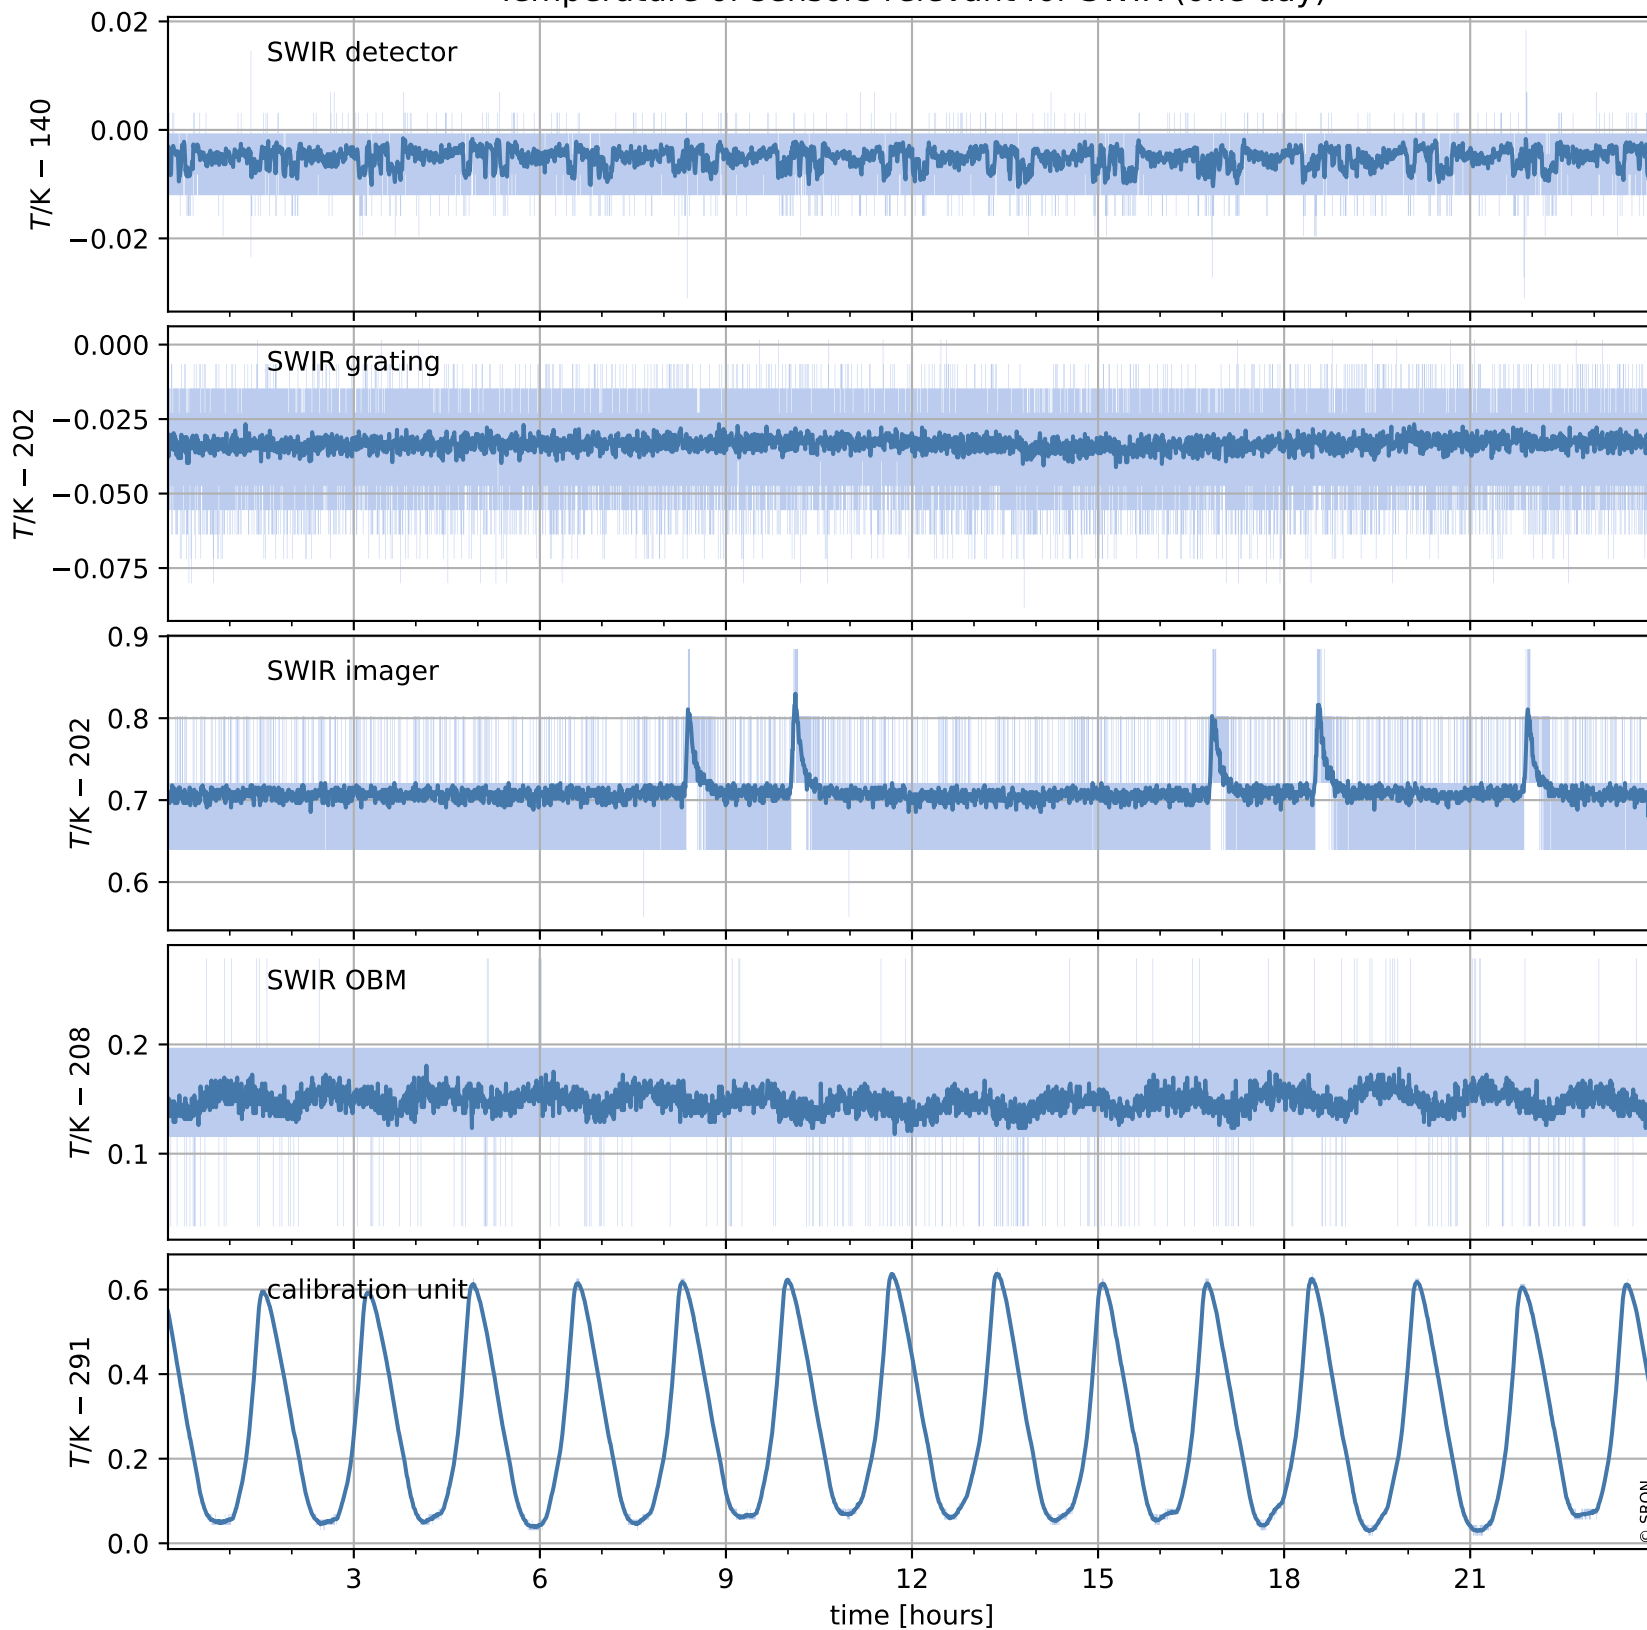

Tropomi SWIR housekeeping data

orbits : [25603, 25617]
coverage : 2022-09-22 / 2022-09-23
created : 2023-08-21T09:32:01

Temperature of sensors relevant for SWIR (one day)

Tropomi SWIR housekeeping data

orbits : [25133, 25617]
coverage : 2022-08-19 / 2022-09-23
created : 2023-08-21T09:32:01

Temperature of sensors relevant for SWIR (last month)

Tropomi SWIR housekeeping data

orbits : [25603, 25617]
coverage : 2022-09-22 / 2022-09-23
created : 2023-08-21T09:32:02

Current and duty cycle of 3 heaters relevant for SWIR (one day)

Tropomi SWIR housekeeping data

orbits : [25133, 25617]
coverage : 2022-08-19 / 2022-09-23
created : 2023-08-21T09:32:02

Current and duty cycle of 3 heaters relevant for SWIR (last month)

Tropomi SWIR housekeeping data