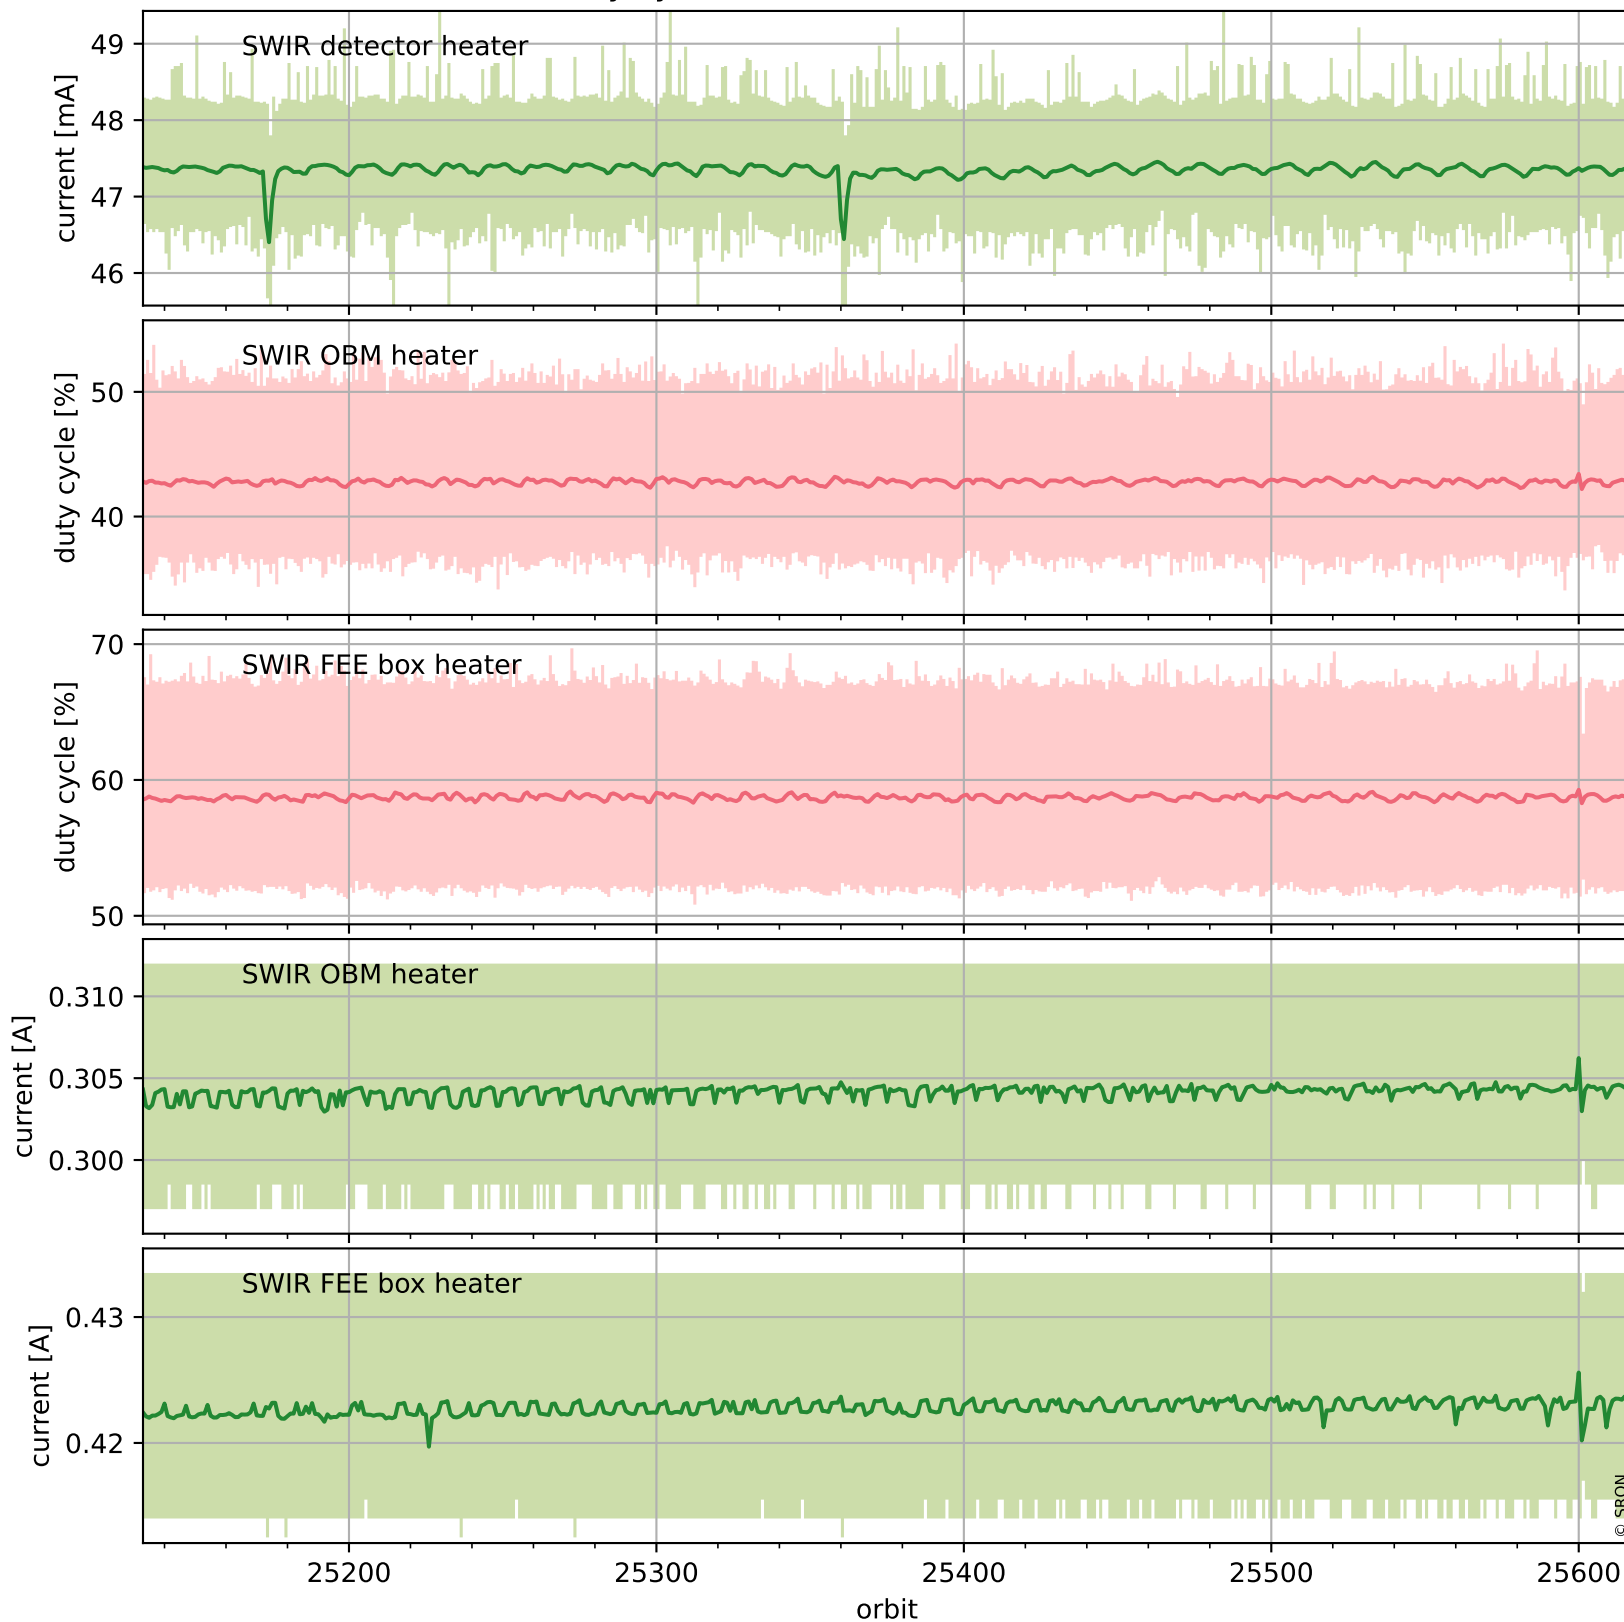

Tropomi SWIR housekeeping data

orbits : [25603, 25617]
coverage : 2022-09-22 / 2022-09-23
created : 2023-08-21T09:32:01

Temperature of sensors relevant for SWIR (one day)

Tropomi SWIR housekeeping data

orbits : [25133, 25617]
coverage : 2022-08-19 / 2022-09-23
created : 2023-08-21T09:32:01

Temperature of sensors relevant for SWIR (last month)

Tropomi SWIR housekeeping data

orbits : [25603, 25617]
coverage : 2022-09-22 / 2022-09-23
created : 2023-08-21T09:32:02

Current and duty cycle of 3 heaters relevant for SWIR (one day)

Tropomi SWIR housekeeping data

orbits : [25133, 25617]
coverage : 2022-08-19 / 2022-09-23
created : 2023-08-21T09:32:02

Current and duty cycle of 3 heaters relevant for SWIR (last month)

Tropomi SWIR housekeeping data

orbits : [25603, 25617]
coverage : 2022-09-22 / 2022-09-23
created : 2023-08-21T09:32:03

Temperature of sensors at the SWIR front-end electronics (one day)

Tropomi SWIR housekeeping data

orbits : [25133, 25617]
coverage : 2022-08-19 / 2022-09-23
created : 2023-08-21T09:32:03