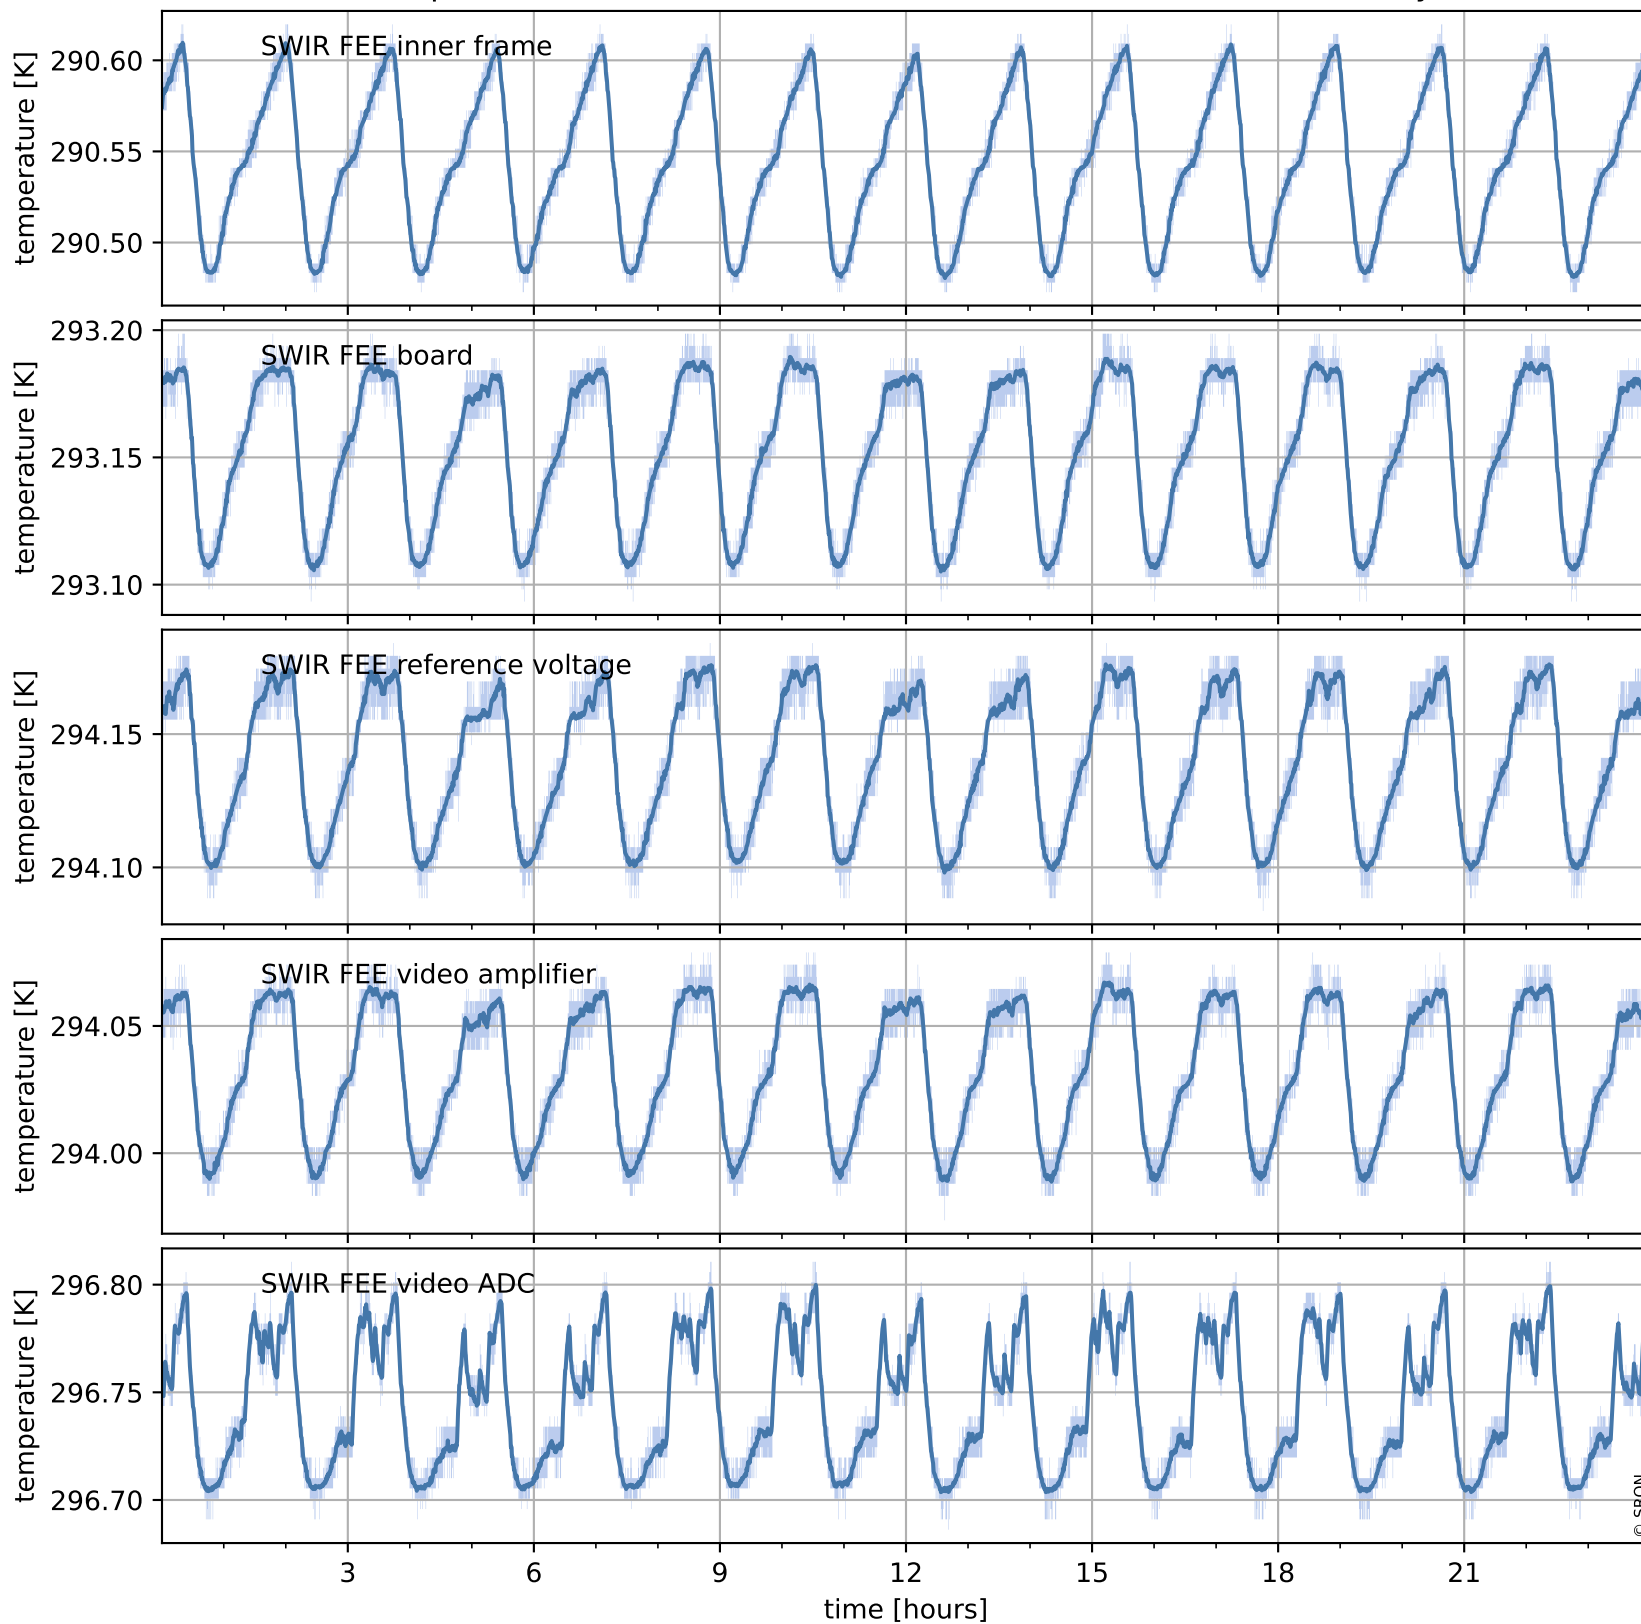

Tropomi SWIR housekeeping data

orbits : [25603, 25617]
coverage : 2022-09-22 / 2022-09-23
created : 2023-08-21T09:32:01

Temperature of sensors relevant for SWIR (one day)

Tropomi SWIR housekeeping data

orbits : [25133, 25617]
coverage : 2022-08-19 / 2022-09-23
created : 2023-08-21T09:32:01

Temperature of sensors relevant for SWIR (last month)

Tropomi SWIR housekeeping data

orbits : [25603, 25617]
coverage : 2022-09-22 / 2022-09-23
created : 2023-08-21T09:32:02

Current and duty cycle of 3 heaters relevant for SWIR (one day)

Tropomi SWIR housekeeping data

orbits : [25133, 25617]
coverage : 2022-08-19 / 2022-09-23
created : 2023-08-21T09:32:02

Current and duty cycle of 3 heaters relevant for SWIR (last month)

Tropomi SWIR housekeeping data

orbits : [25603, 25617]
coverage : 2022-09-22 / 2022-09-23
created : 2023-08-21T09:32:03

Temperature of sensors at the SWIR front-end electronics (one day)

Tropomi SWIR housekeeping data

orbits : [25133, 25617]
coverage : 2022-08-19 / 2022-09-23
created : 2023-08-21T09:32:03