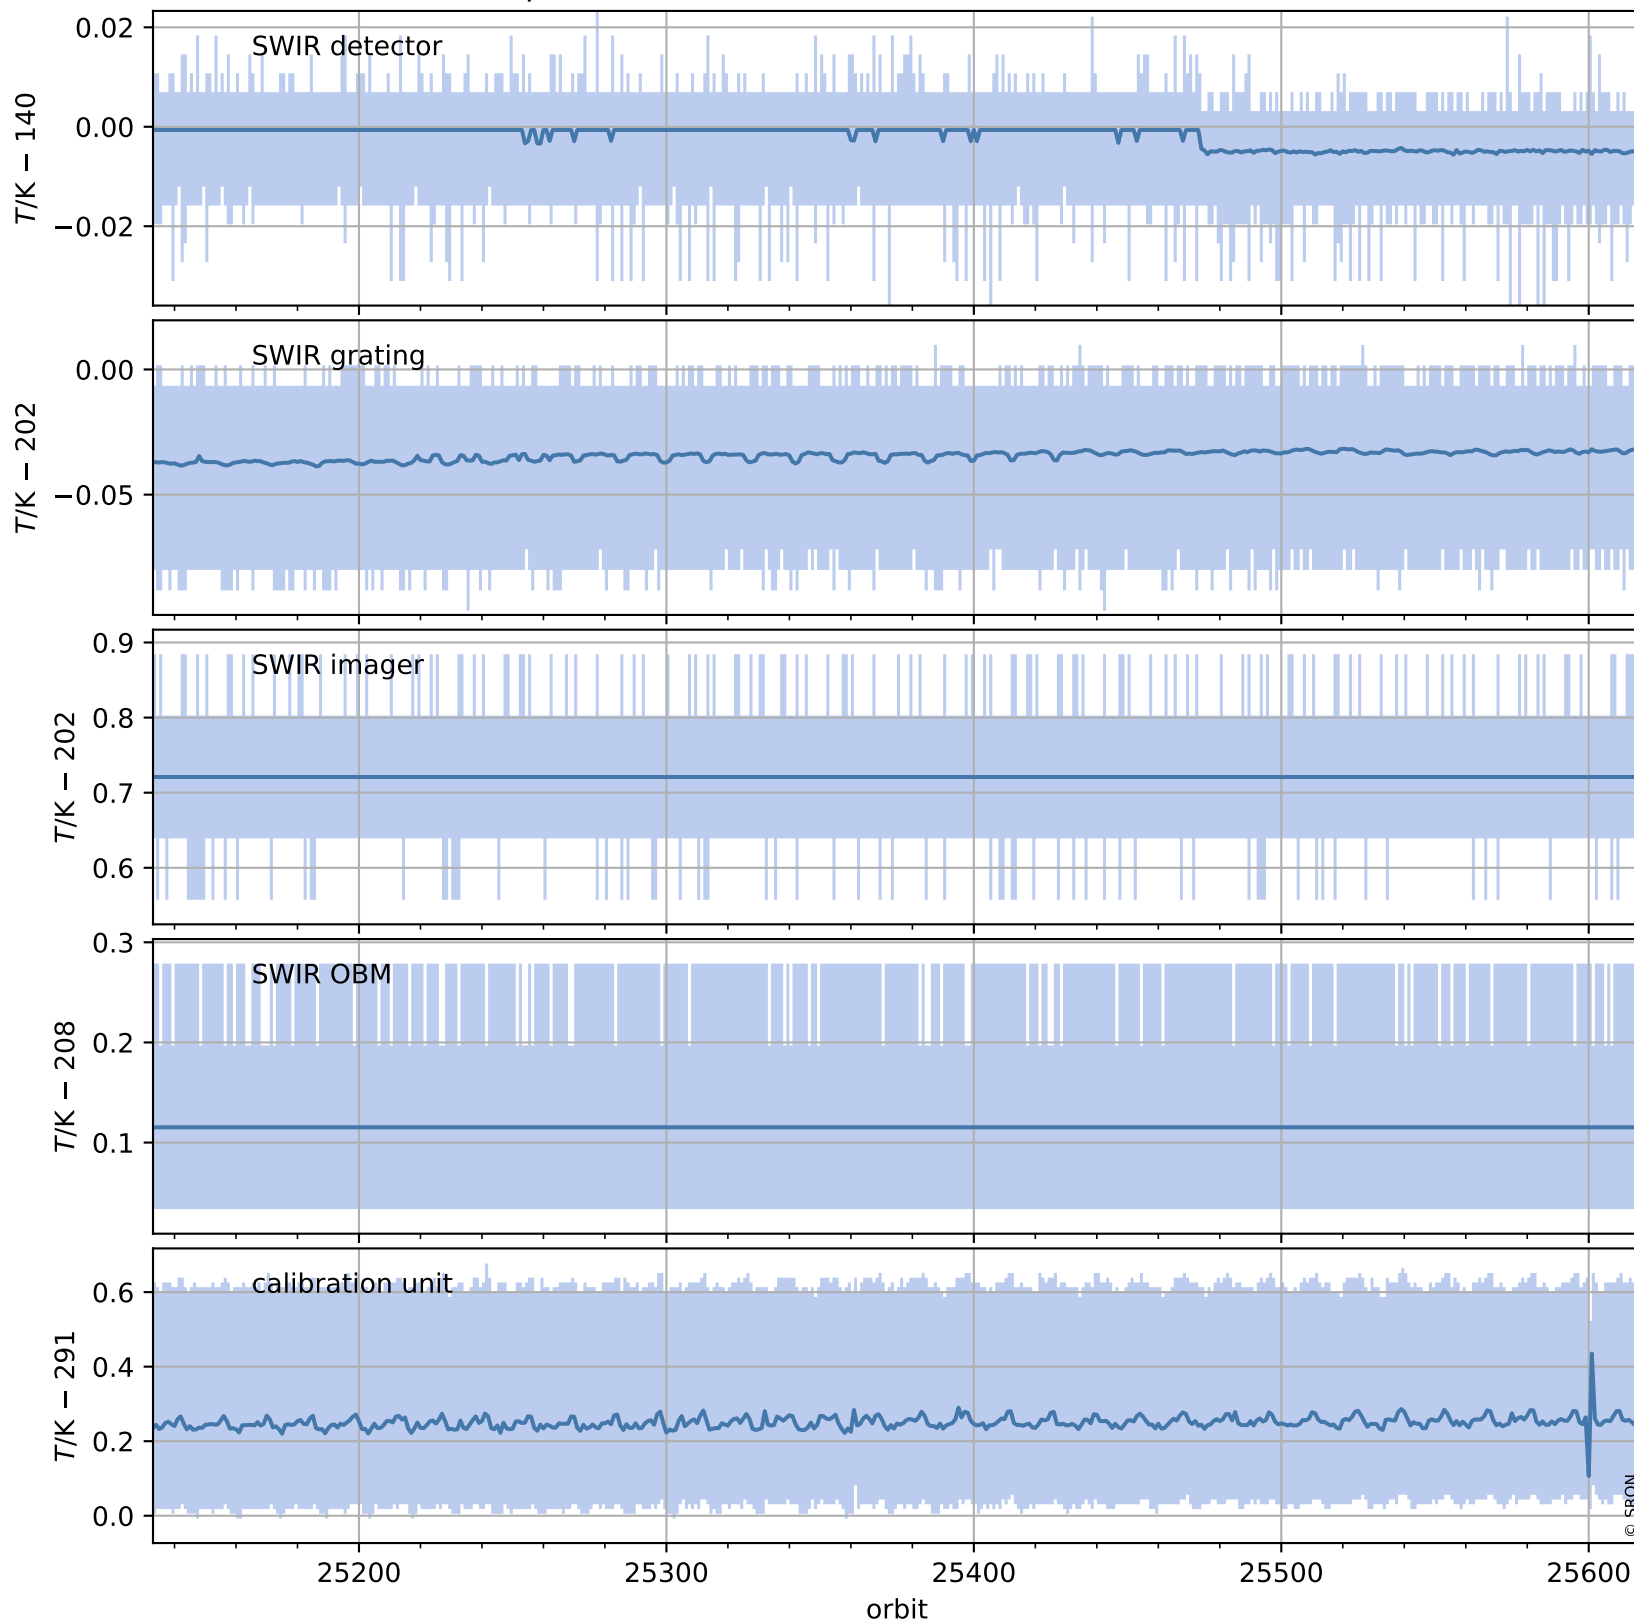

Tropomi SWIR housekeeping data

orbits : [25603, 25617]
coverage : 2022-09-22 / 2022-09-23
created : 2023-08-21T09:32:01

Temperature of sensors relevant for SWIR (one day)

Tropomi SWIR housekeeping data

orbits : [25133, 25617]
coverage : 2022-08-19 / 2022-09-23
created : 2023-08-21T09:32:01

Temperature of sensors relevant for SWIR (last month)

Tropomi SWIR housekeeping data

orbits : [25603, 25617]
coverage : 2022-09-22 / 2022-09-23
created : 2023-08-21T09:32:02

Current and duty cycle of 3 heaters relevant for SWIR (one day)

Tropomi SWIR housekeeping data

orbits : [25133, 25617]
coverage : 2022-08-19 / 2022-09-23
created : 2023-08-21T09:32:02

Current and duty cycle of 3 heaters relevant for SWIR (last month)

Tropomi SWIR housekeeping data

orbits : [25603, 25617]
coverage : 2022-09-22 / 2022-09-23
created : 2023-08-21T09:32:03

Temperature of sensors at the SWIR front-end electronics (one day)

Tropomi SWIR housekeeping data

orbits : [25133, 25617]
coverage : 2022-08-19 / 2022-09-23
created : 2023-08-21T09:32:03