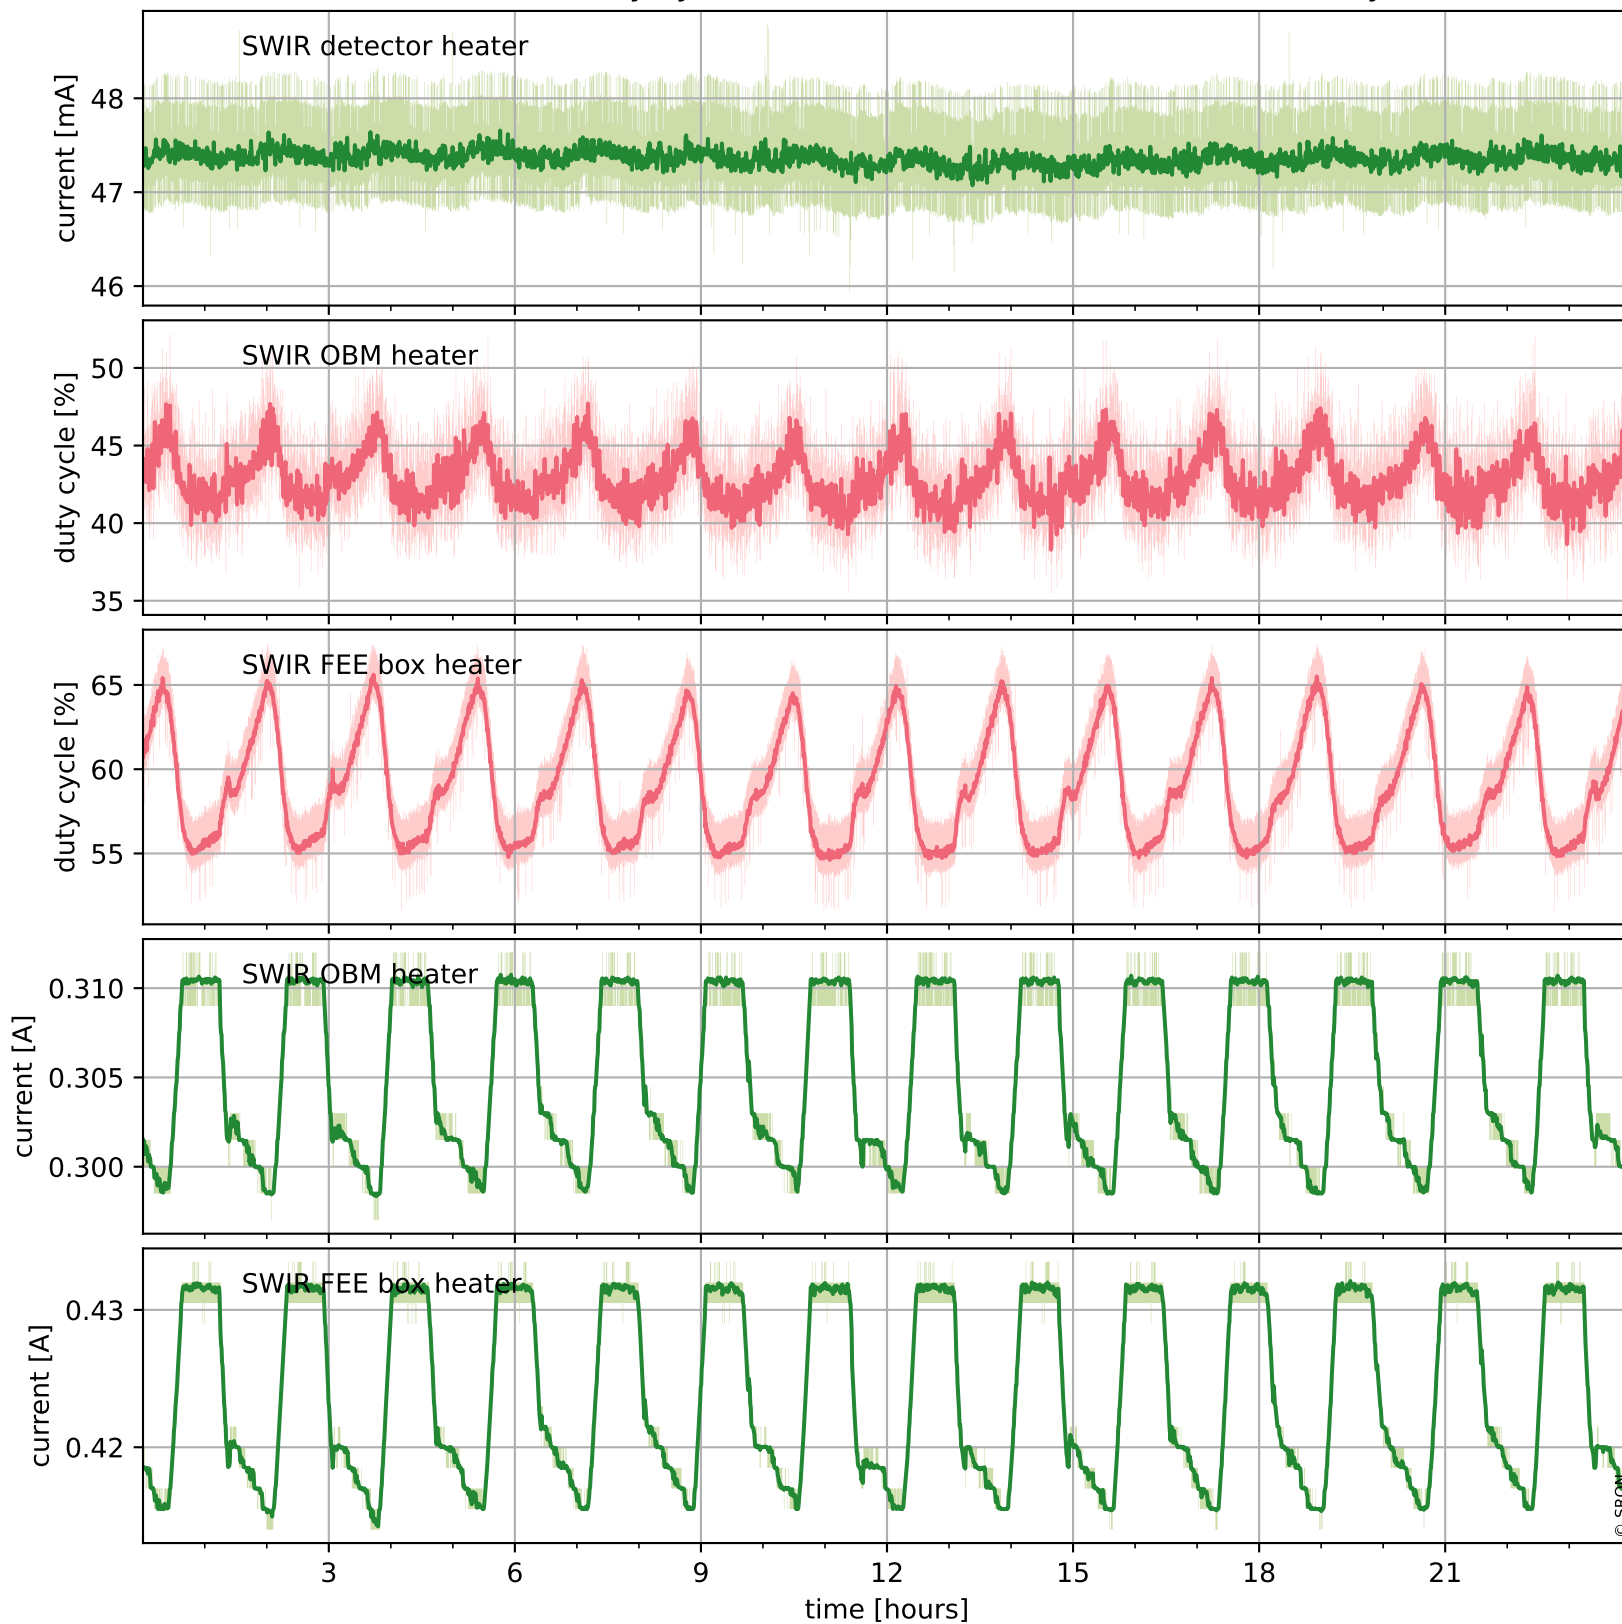

Tropomi SWIR housekeeping data

orbits : [25603, 25617]
coverage : 2022-09-22 / 2022-09-23
created : 2023-08-21T09:32:01

Temperature of sensors relevant for SWIR (one day)

Tropomi SWIR housekeeping data

orbits : [25133, 25617]
coverage : 2022-08-19 / 2022-09-23
created : 2023-08-21T09:32:01

Temperature of sensors relevant for SWIR (last month)

Tropomi SWIR housekeeping data

orbits : [25603, 25617]
coverage : 2022-09-22 / 2022-09-23
created : 2023-08-21T09:32:02

Current and duty cycle of 3 heaters relevant for SWIR (one day)

Tropomi SWIR housekeeping data

orbits : [25133, 25617]
coverage : 2022-08-19 / 2022-09-23
created : 2023-08-21T09:32:02

Current and duty cycle of 3 heaters relevant for SWIR (last month)

Tropomi SWIR housekeeping data