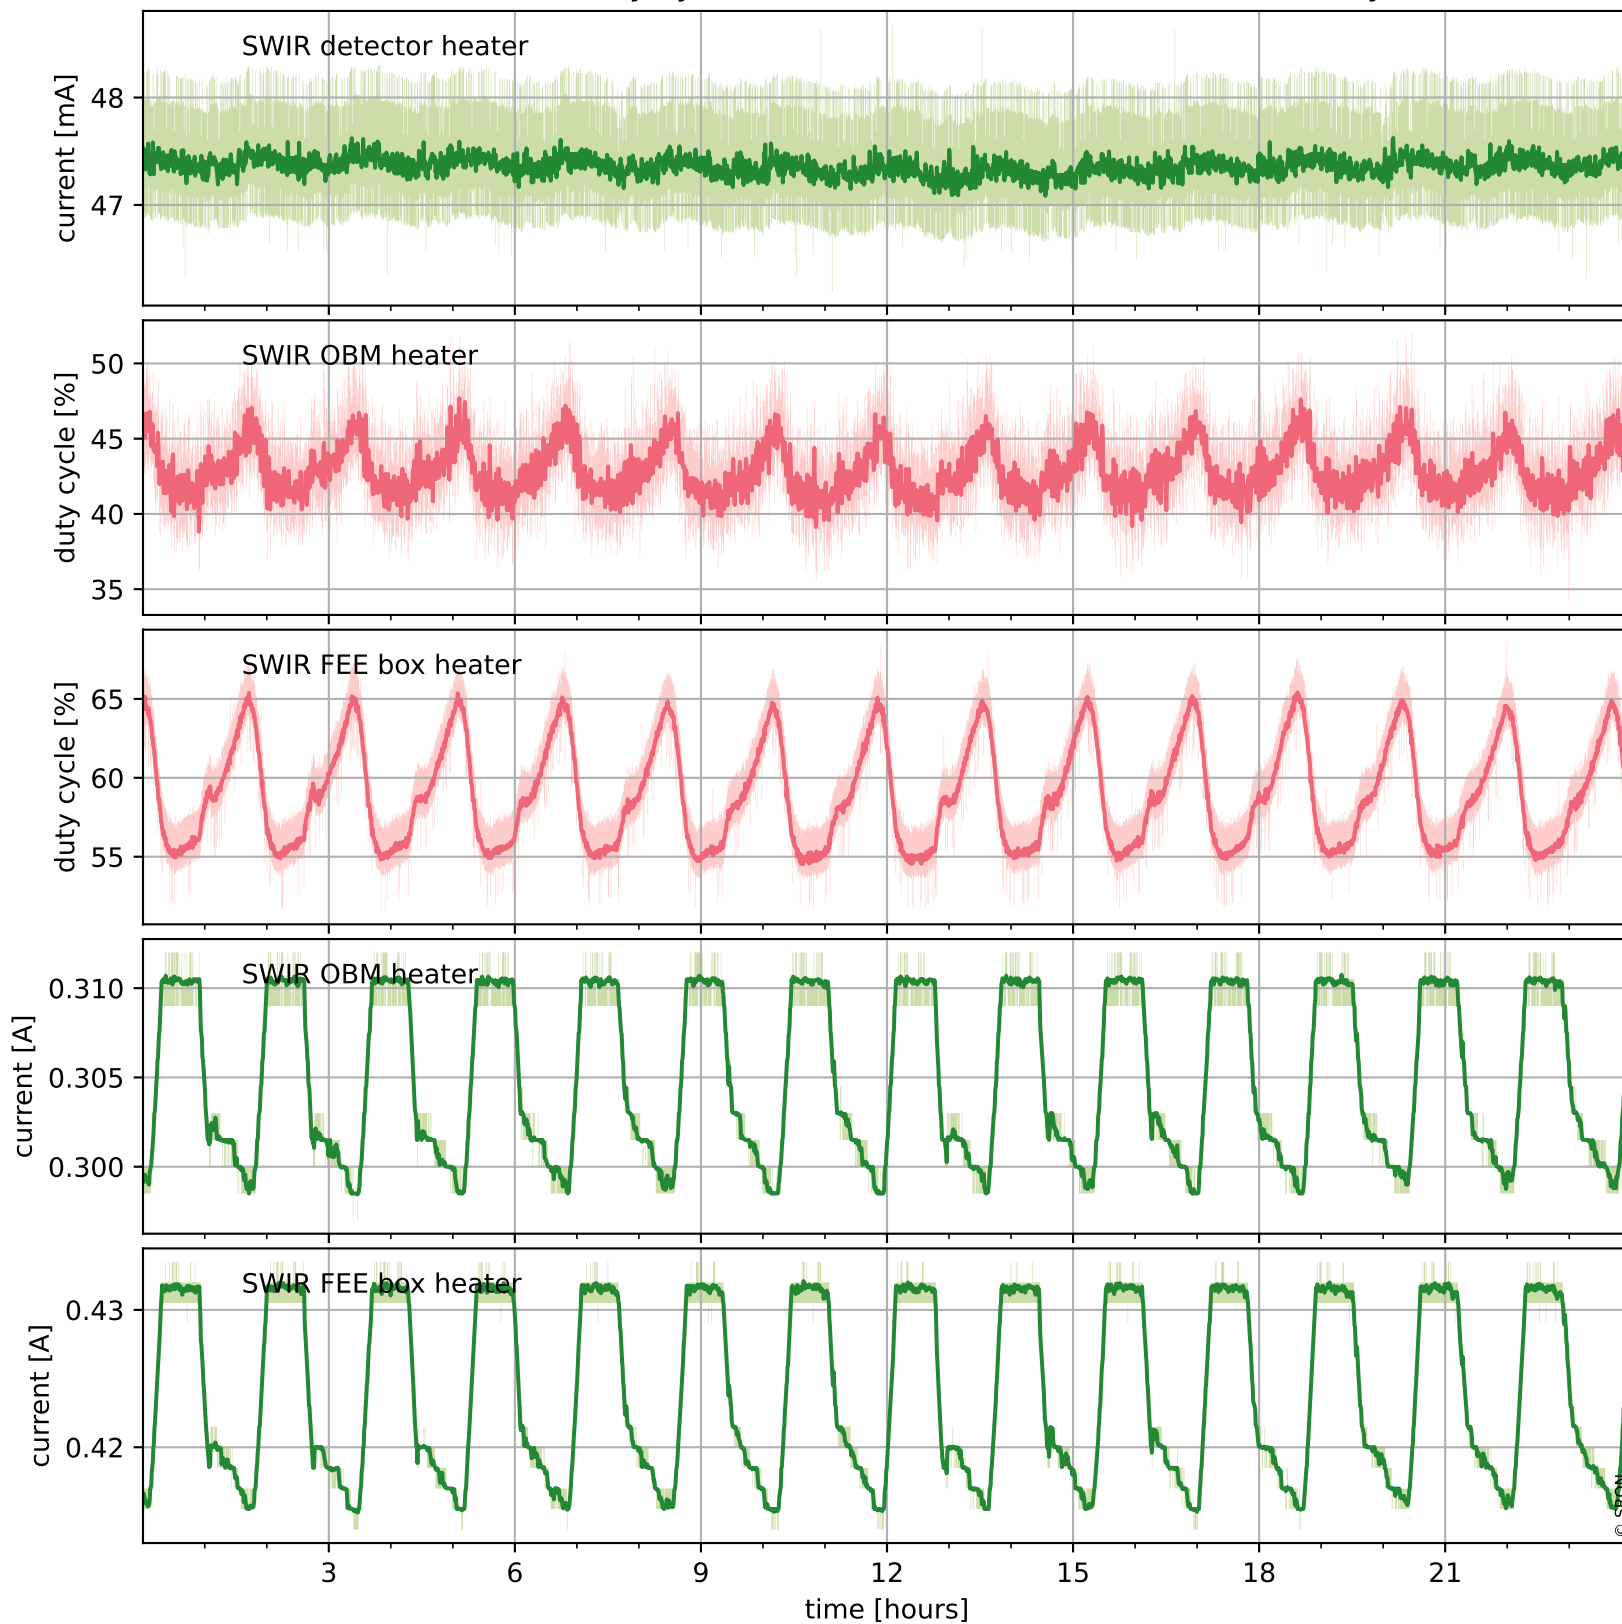

Tropomi SWIR housekeeping data

orbits : [25618, 25631]
coverage : 2022-09-23 / 2022-09-24
created : 2023-08-21T09:32:03

Temperature of sensors relevant for SWIR (one day)

Tropomi SWIR housekeeping data

orbits : [25147, 25631]
coverage : 2022-08-20 / 2022-09-24
created : 2023-08-21T09:32:04

Temperature of sensors relevant for SWIR (last month)

Tropomi SWIR housekeeping data

orbits : [25618, 25631]
coverage : 2022-09-23 / 2022-09-24
created : 2023-08-21T09:32:04

Current and duty cycle of 3 heaters relevant for SWIR (one day)

Tropomi SWIR housekeeping data

orbits : [25147, 25631]
coverage : 2022-08-20 / 2022-09-24
created : 2023-08-21T09:32:05

Current and duty cycle of 3 heaters relevant for SWIR (last month)

Tropomi SWIR housekeeping data