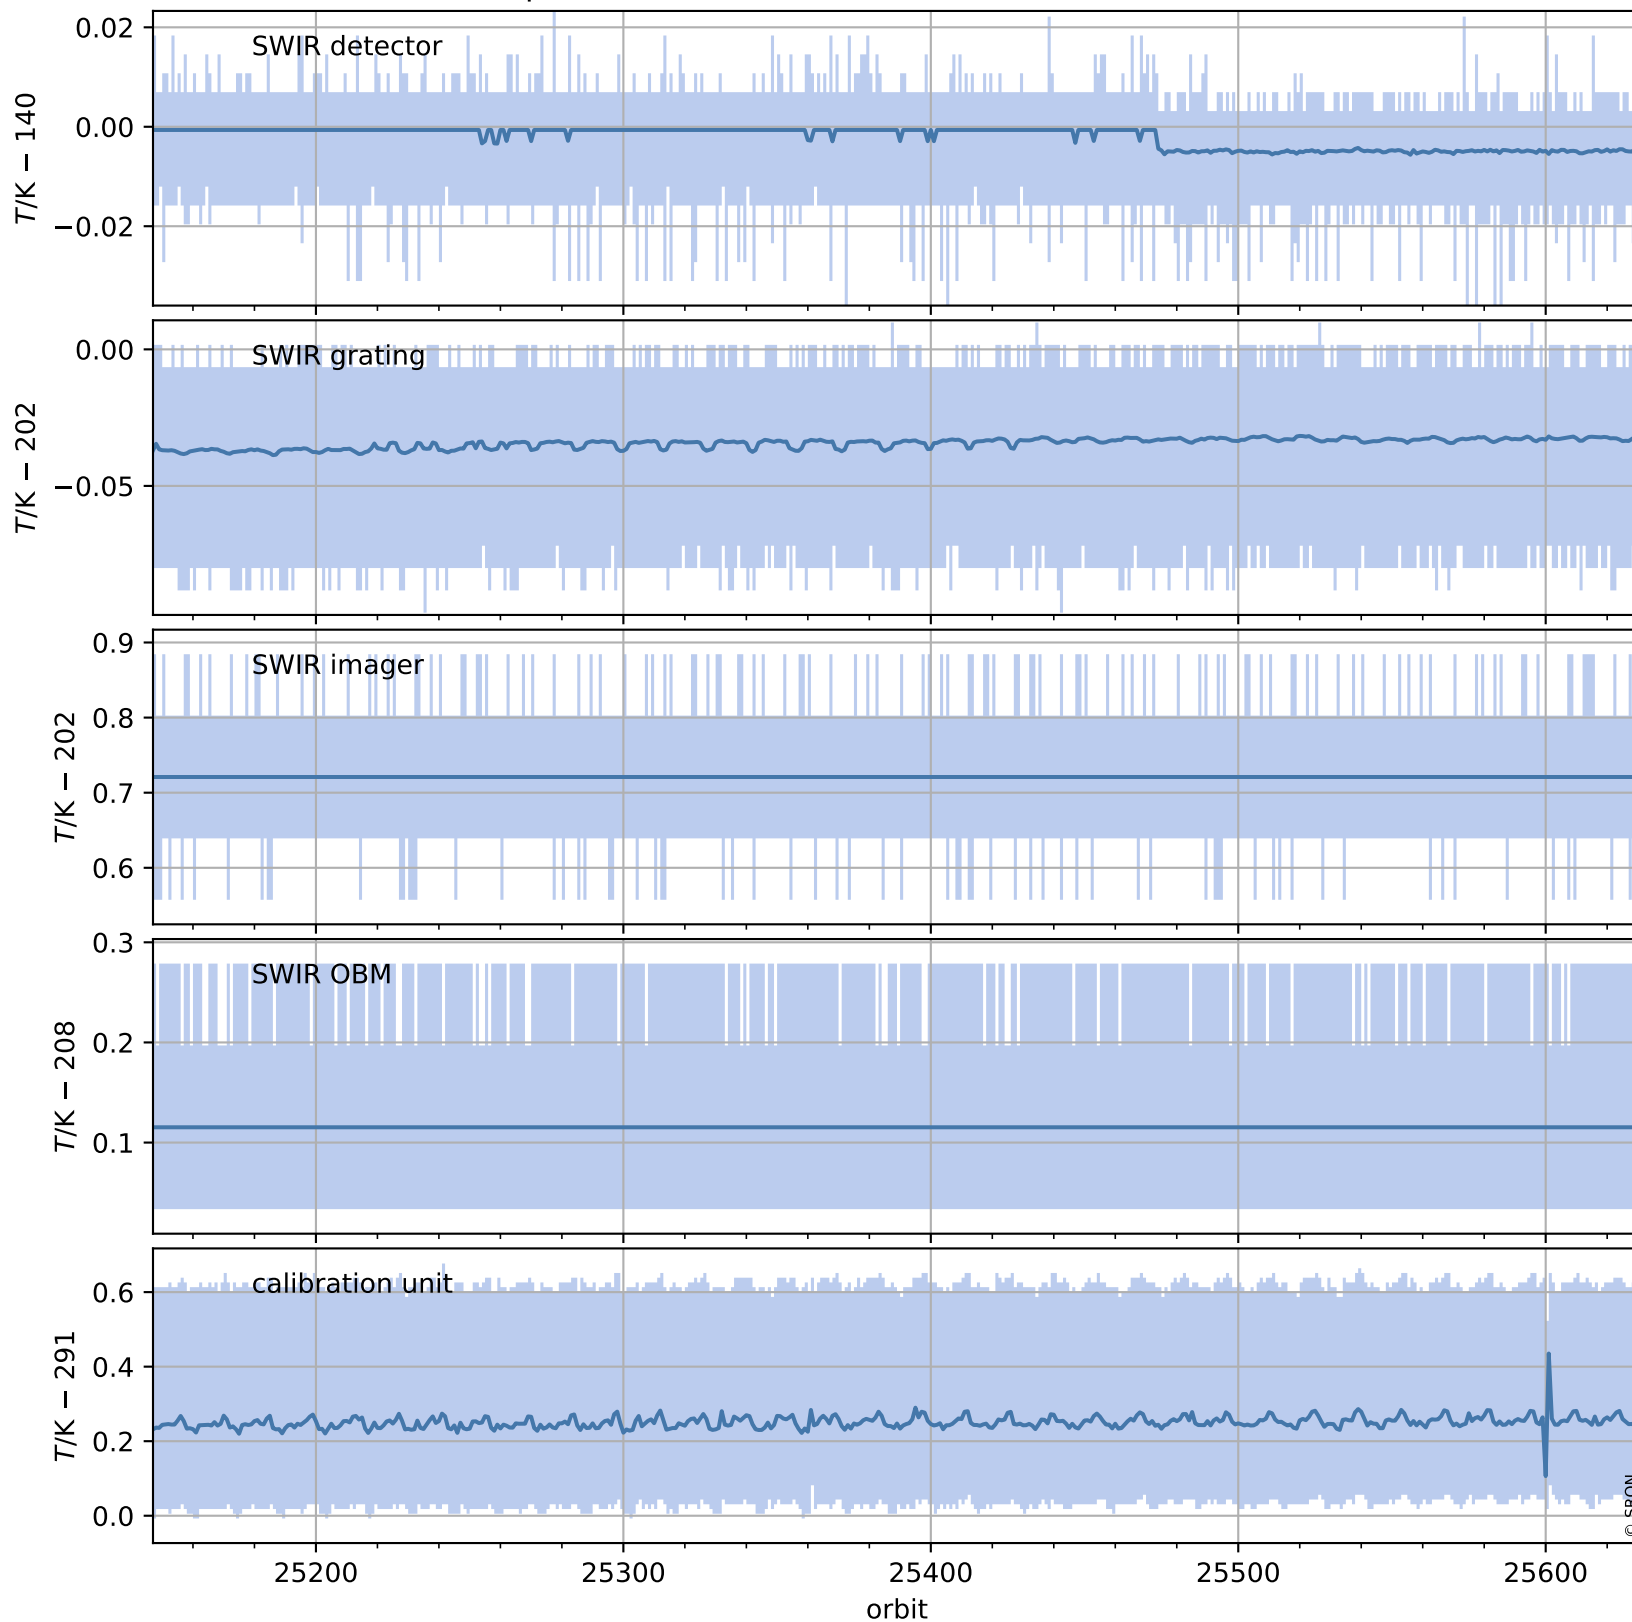

Tropomi SWIR housekeeping data

orbits : [25618, 25631]
coverage : 2022-09-23 / 2022-09-24
created : 2023-08-21T09:32:03

Temperature of sensors relevant for SWIR (one day)

Tropomi SWIR housekeeping data

orbits : [25147, 25631]
coverage : 2022-08-20 / 2022-09-24
created : 2023-08-21T09:32:04

Temperature of sensors relevant for SWIR (last month)

Tropomi SWIR housekeeping data

orbits : [25618, 25631]
coverage : 2022-09-23 / 2022-09-24
created : 2023-08-21T09:32:04

Current and duty cycle of 3 heaters relevant for SWIR (one day)

Tropomi SWIR housekeeping data

orbits : [25147, 25631]
coverage : 2022-08-20 / 2022-09-24
created : 2023-08-21T09:32:05

Current and duty cycle of 3 heaters relevant for SWIR (last month)

Tropomi SWIR housekeeping data

orbits : [25618, 25631]
coverage : 2022-09-23 / 2022-09-24
created : 2023-08-21T09:32:05

Temperature of sensors at the SWIR front-end electronics (one day)

Tropomi SWIR housekeeping data

orbits : [25147, 25631]
coverage : 2022-08-20 / 2022-09-24
created : 2023-08-21T09:32:05