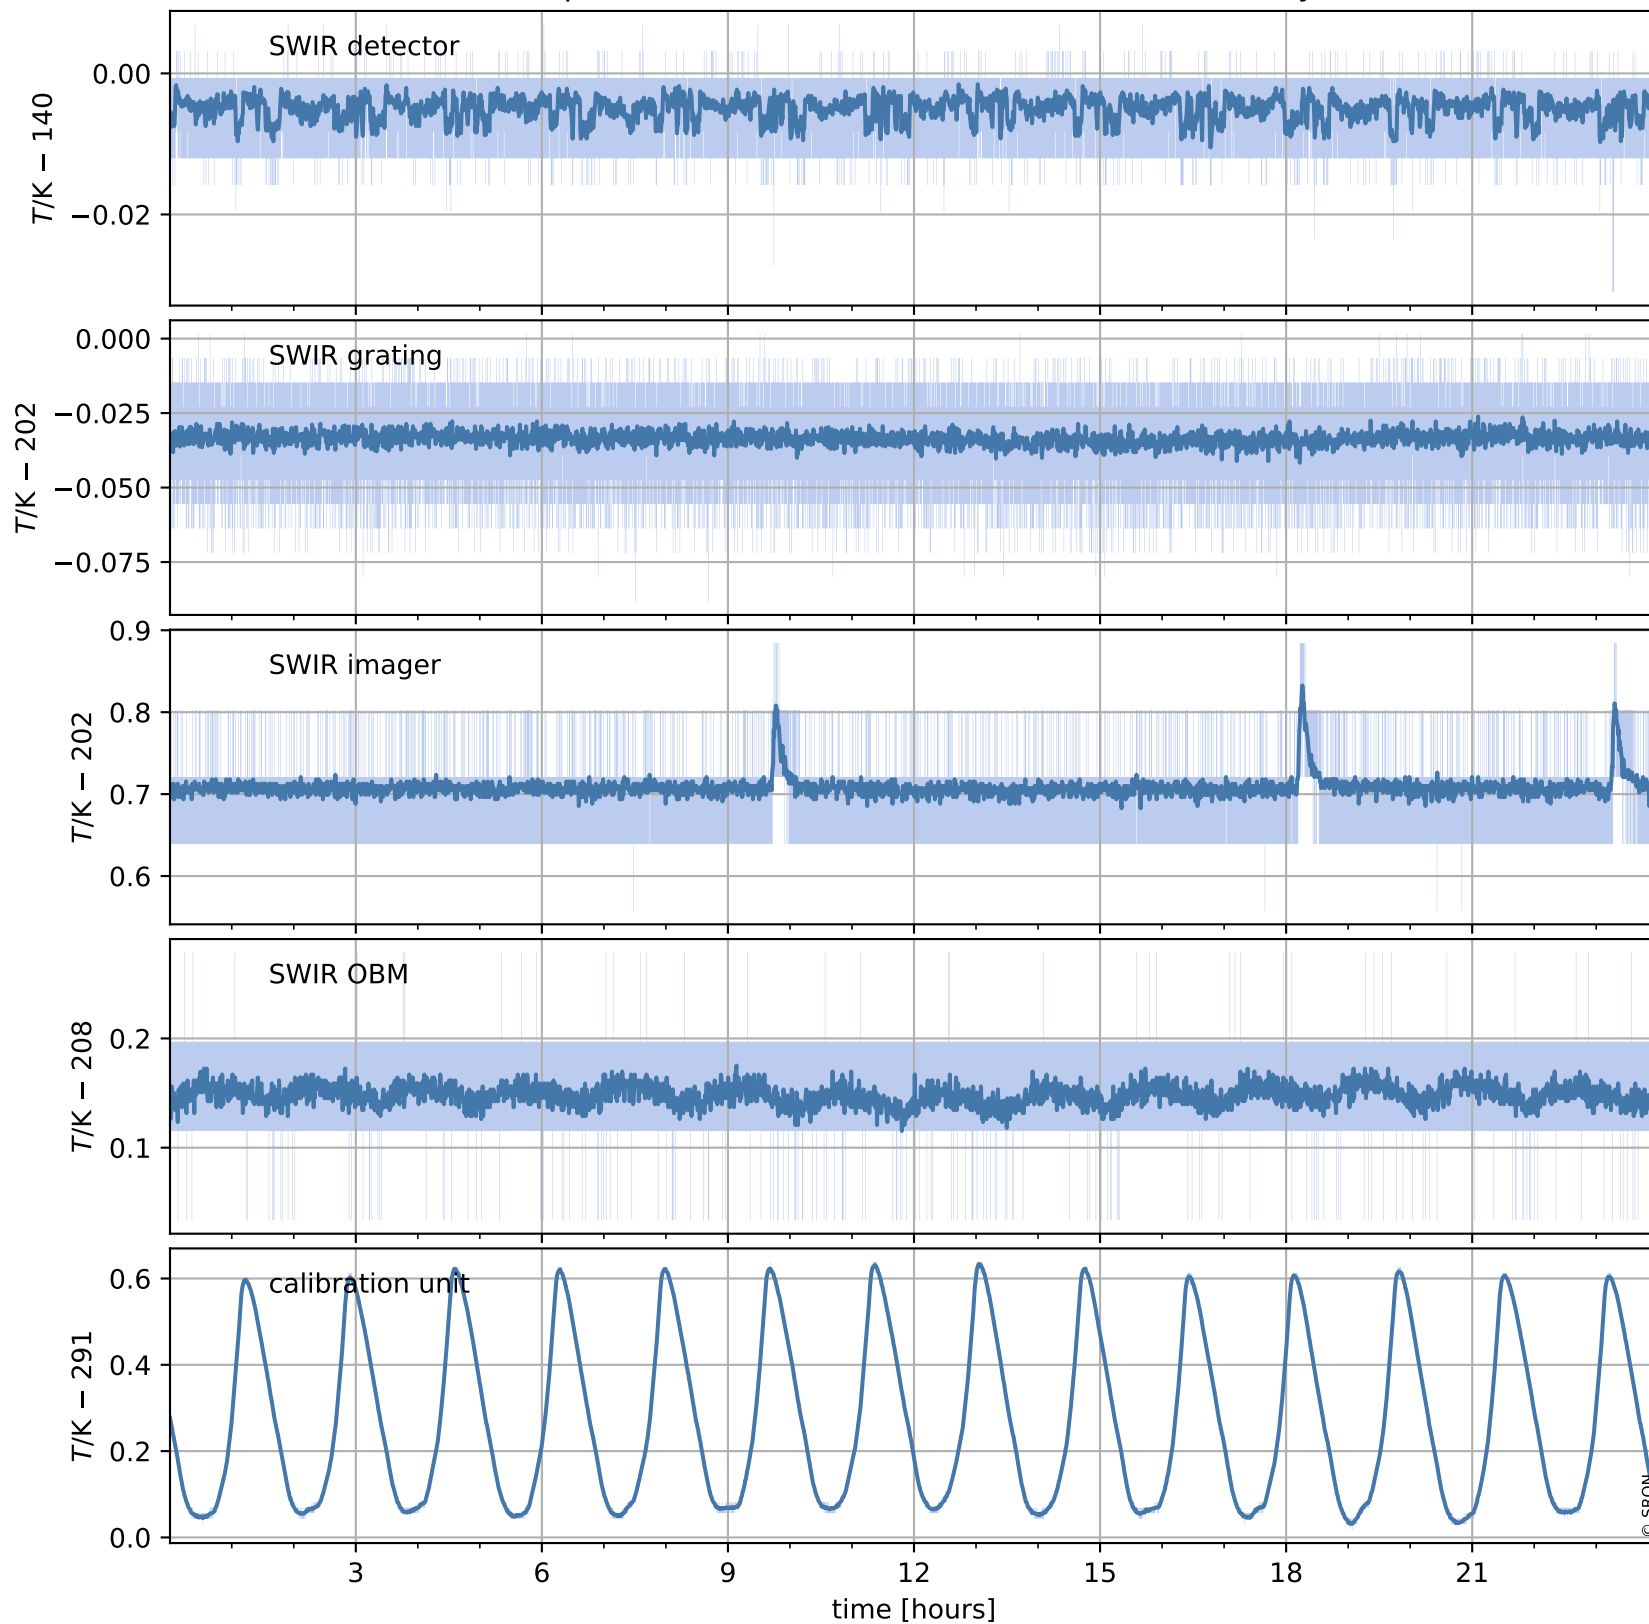

Tropomi SWIR housekeeping data

orbits : [25618, 25631]
coverage : 2022-09-23 / 2022-09-24
created : 2023-08-21T09:32:03

Temperature of sensors relevant for SWIR (one day)

Tropomi SWIR housekeeping data

orbits : [25147, 25631]
coverage : 2022-08-20 / 2022-09-24
created : 2023-08-21T09:32:04

Temperature of sensors relevant for SWIR (last month)

Tropomi SWIR housekeeping data

orbits : [25618, 25631]
coverage : 2022-09-23 / 2022-09-24
created : 2023-08-21T09:32:04

Current and duty cycle of 3 heaters relevant for SWIR (one day)

Tropomi SWIR housekeeping data

orbits : [25147, 25631]
coverage : 2022-08-20 / 2022-09-24
created : 2023-08-21T09:32:05

Current and duty cycle of 3 heaters relevant for SWIR (last month)

Tropomi SWIR housekeeping data