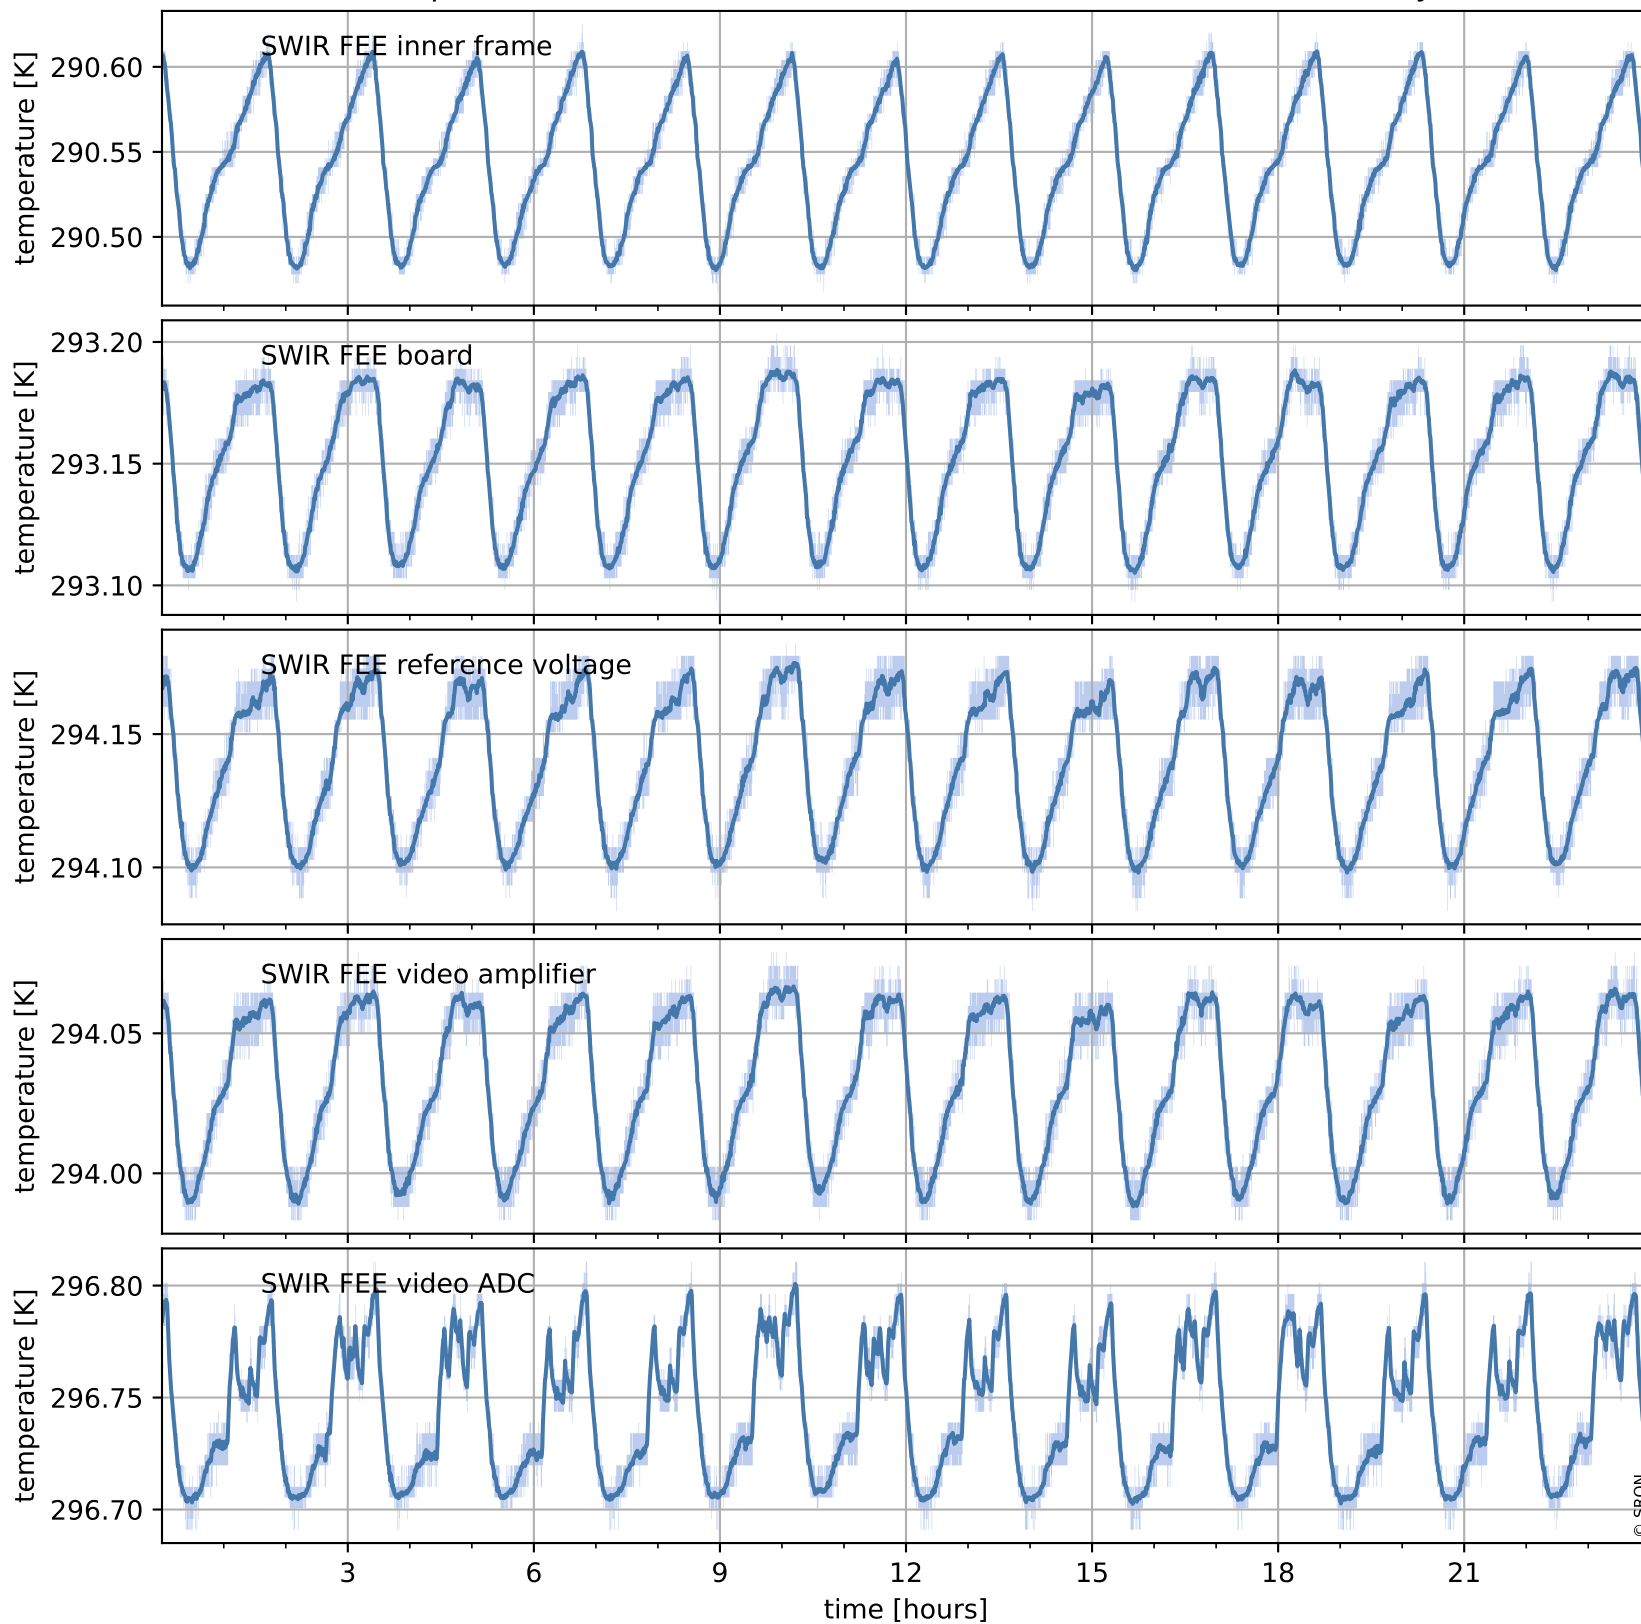

Tropomi SWIR housekeeping data

orbits : [25618, 25631]
coverage : 2022-09-23 / 2022-09-24
created : 2023-08-21T09:32:03

Temperature of sensors relevant for SWIR (one day)

Tropomi SWIR housekeeping data

orbits : [25147, 25631]
coverage : 2022-08-20 / 2022-09-24
created : 2023-08-21T09:32:04

Temperature of sensors relevant for SWIR (last month)

Tropomi SWIR housekeeping data

orbits : [25618, 25631]
coverage : 2022-09-23 / 2022-09-24
created : 2023-08-21T09:32:04

Current and duty cycle of 3 heaters relevant for SWIR (one day)

Tropomi SWIR housekeeping data

orbits : [25147, 25631]
coverage : 2022-08-20 / 2022-09-24
created : 2023-08-21T09:32:05

Current and duty cycle of 3 heaters relevant for SWIR (last month)

Tropomi SWIR housekeeping data

orbits : [25618, 25631]
coverage : 2022-09-23 / 2022-09-24
created : 2023-08-21T09:32:05

Temperature of sensors at the SWIR front-end electronics (one day)

Tropomi SWIR housekeeping data

orbits : [25147, 25631]
coverage : 2022-08-20 / 2022-09-24
created : 2023-08-21T09:32:05