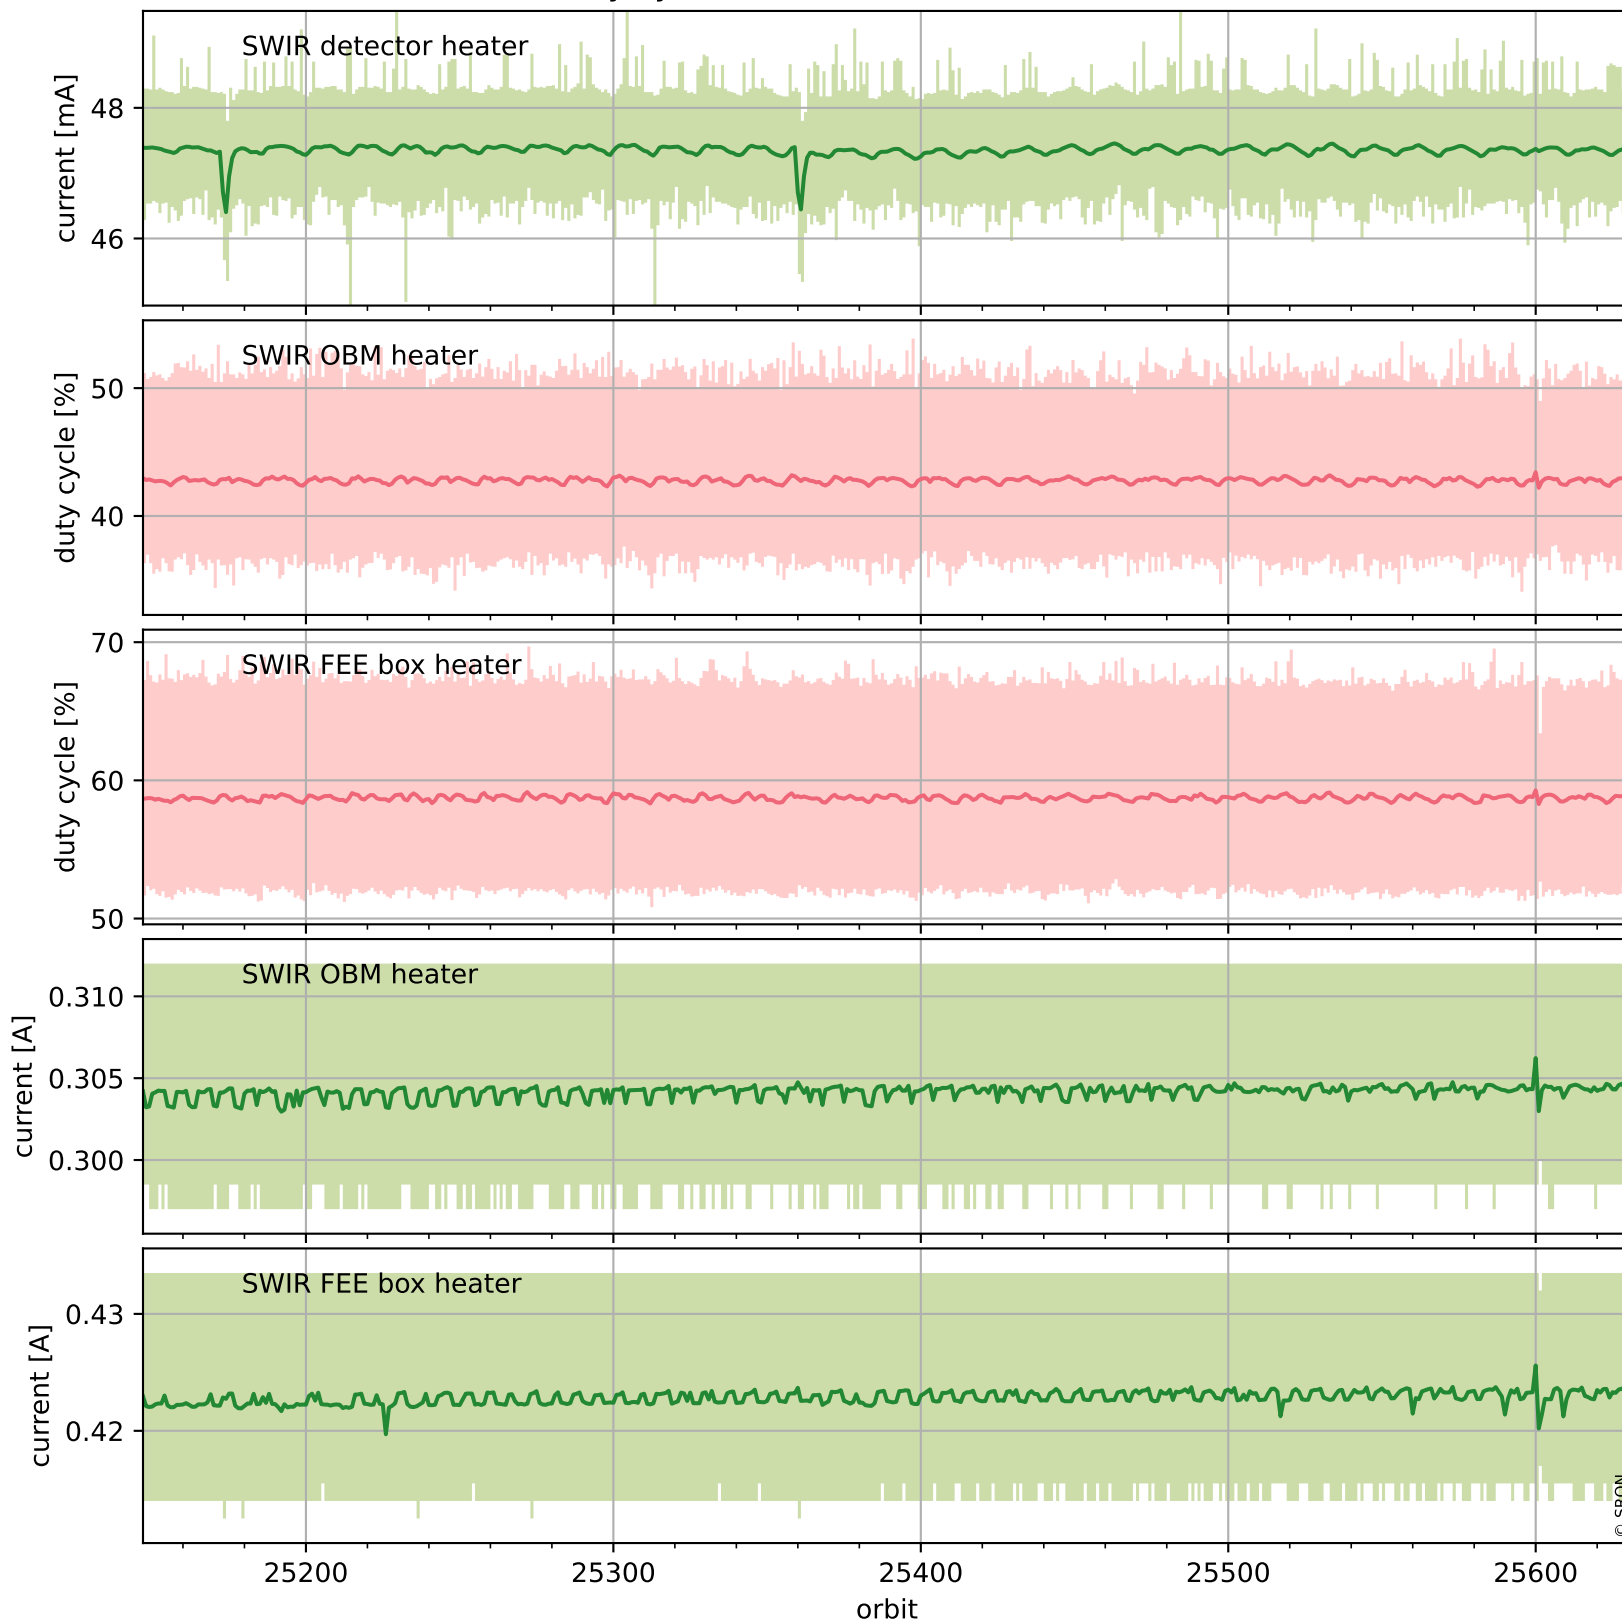

Tropomi SWIR housekeeping data

orbits : [25618, 25631]
coverage : 2022-09-23 / 2022-09-24
created : 2023-08-21T09:32:03

Temperature of sensors relevant for SWIR (one day)

Tropomi SWIR housekeeping data

orbits : [25147, 25631]
coverage : 2022-08-20 / 2022-09-24
created : 2023-08-21T09:32:04

Temperature of sensors relevant for SWIR (last month)

Tropomi SWIR housekeeping data

orbits : [25618, 25631]
coverage : 2022-09-23 / 2022-09-24
created : 2023-08-21T09:32:04

Current and duty cycle of 3 heaters relevant for SWIR (one day)

Tropomi SWIR housekeeping data

orbits : [25147, 25631]
coverage : 2022-08-20 / 2022-09-24
created : 2023-08-21T09:32:05

Current and duty cycle of 3 heaters relevant for SWIR (last month)

Tropomi SWIR housekeeping data

orbits : [25618, 25631]
coverage : 2022-09-23 / 2022-09-24
created : 2023-08-21T09:32:05

Temperature of sensors at the SWIR front-end electronics (one day)

Tropomi SWIR housekeeping data

orbits : [25147, 25631]
coverage : 2022-08-20 / 2022-09-24
created : 2023-08-21T09:32:05