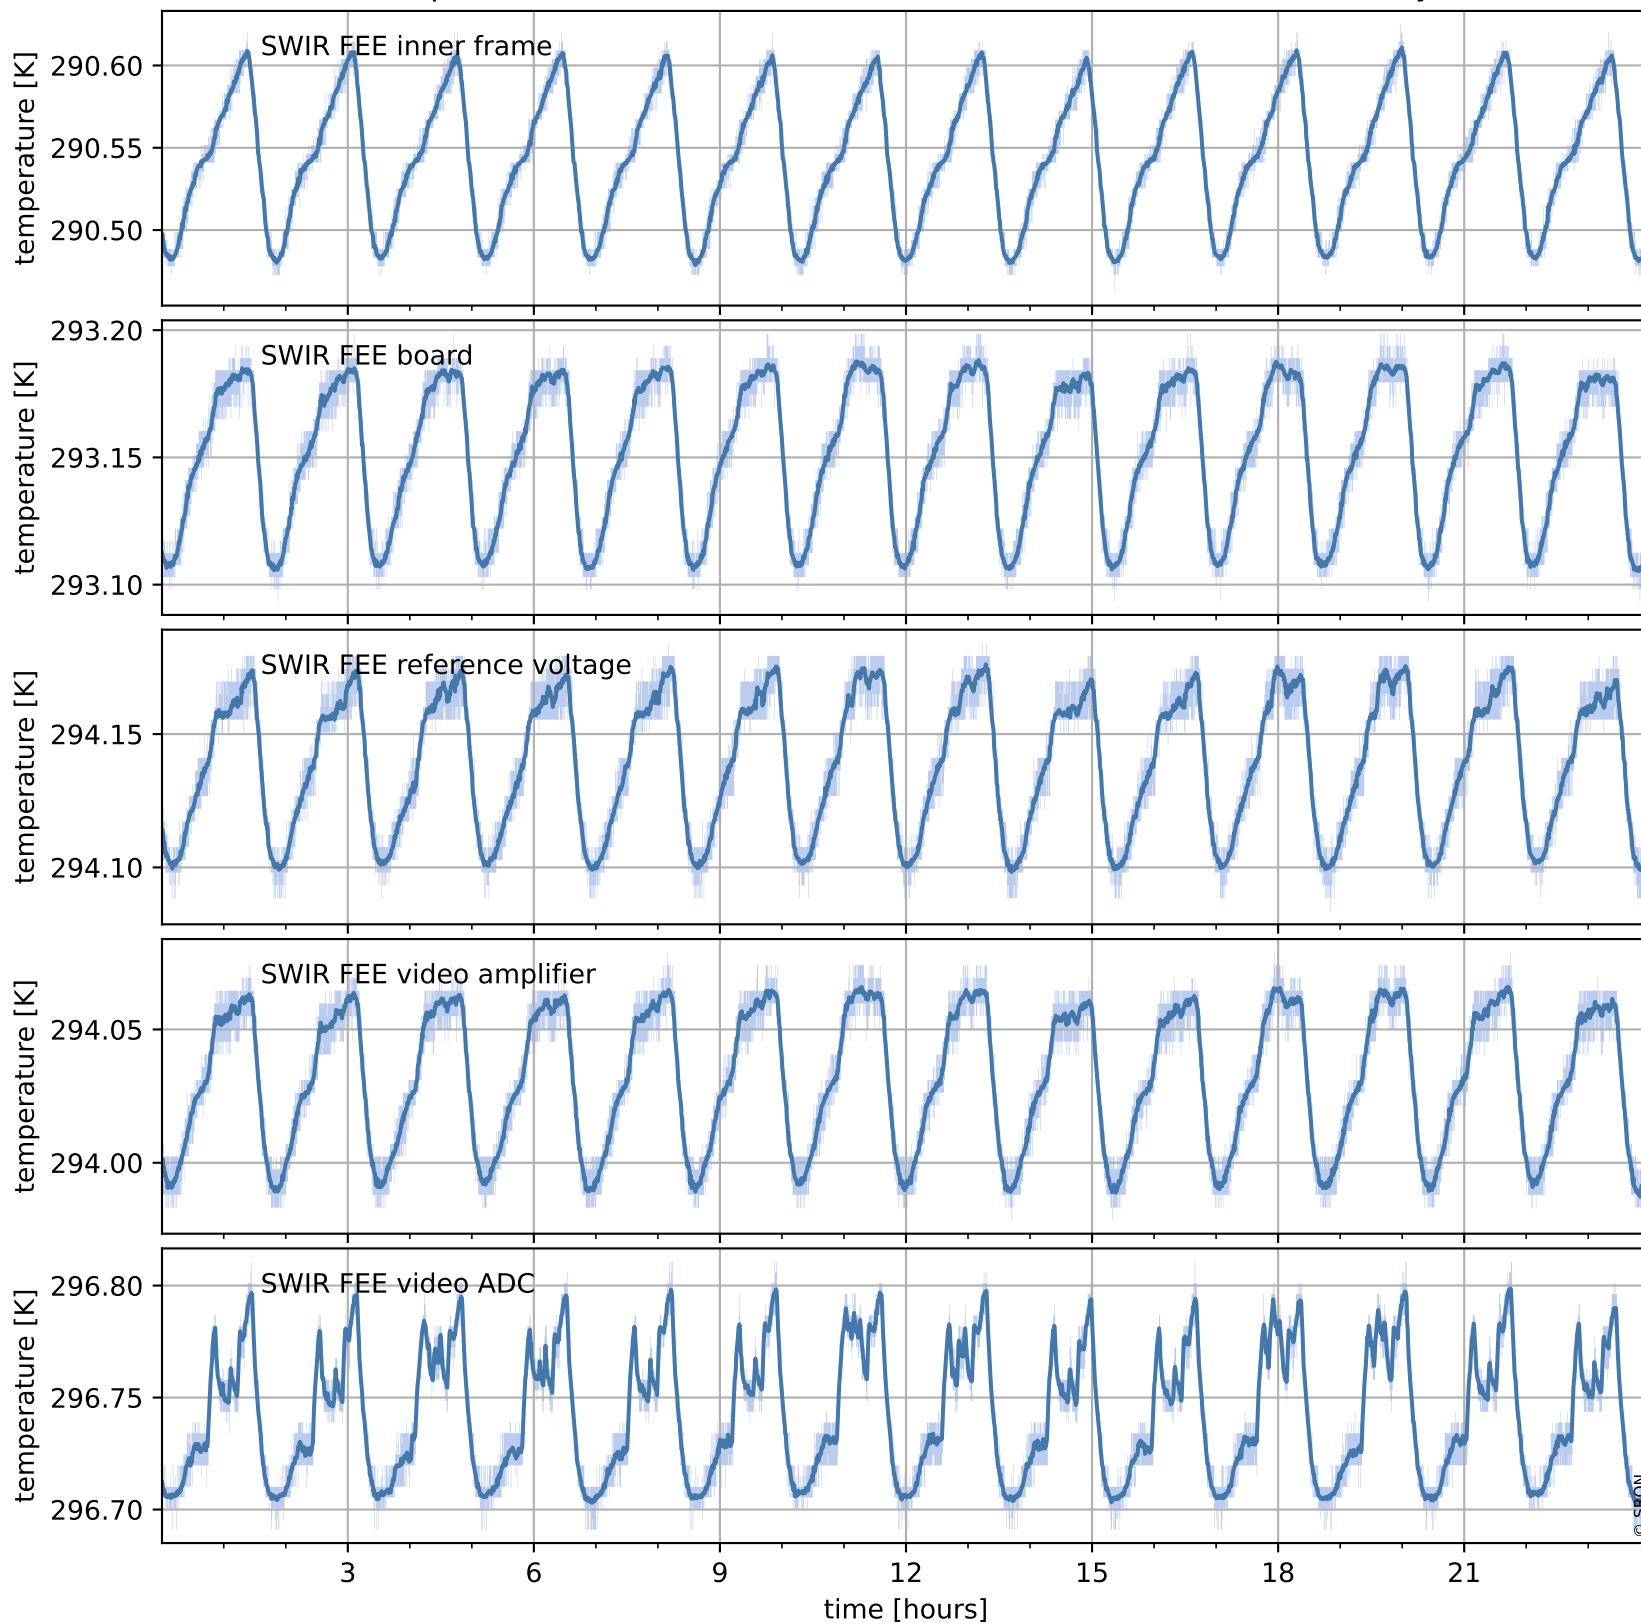

Tropomi SWIR housekeeping data

orbits : [25632, 25645]
coverage : 2022-09-24 / 2022-09-25
created : 2023-08-21T09:32:06

Temperature of sensors relevant for SWIR (one day)

Tropomi SWIR housekeeping data

orbits : [25161, 25645]
coverage : 2022-08-21 / 2022-09-25
created : 2023-08-21T09:32:06

Temperature of sensors relevant for SWIR (last month)

Tropomi SWIR housekeeping data

orbits : [25632, 25645]
coverage : 2022-09-24 / 2022-09-25
created : 2023-08-21T09:32:06

Current and duty cycle of 3 heaters relevant for SWIR (one day)

Tropomi SWIR housekeeping data

orbits : [25161, 25645]
coverage : 2022-08-21 / 2022-09-25
created : 2023-08-21T09:32:07

Current and duty cycle of 3 heaters relevant for SWIR (last month)

Tropomi SWIR housekeeping data

orbits : [25632, 25645]
coverage : 2022-09-24 / 2022-09-25
created : 2023-08-21T09:32:07

Temperature of sensors at the SWIR front-end electronics (one day)

Tropomi SWIR housekeeping data

orbits : [25161, 25645]
coverage : 2022-08-21 / 2022-09-25
created : 2023-08-21T09:32:08