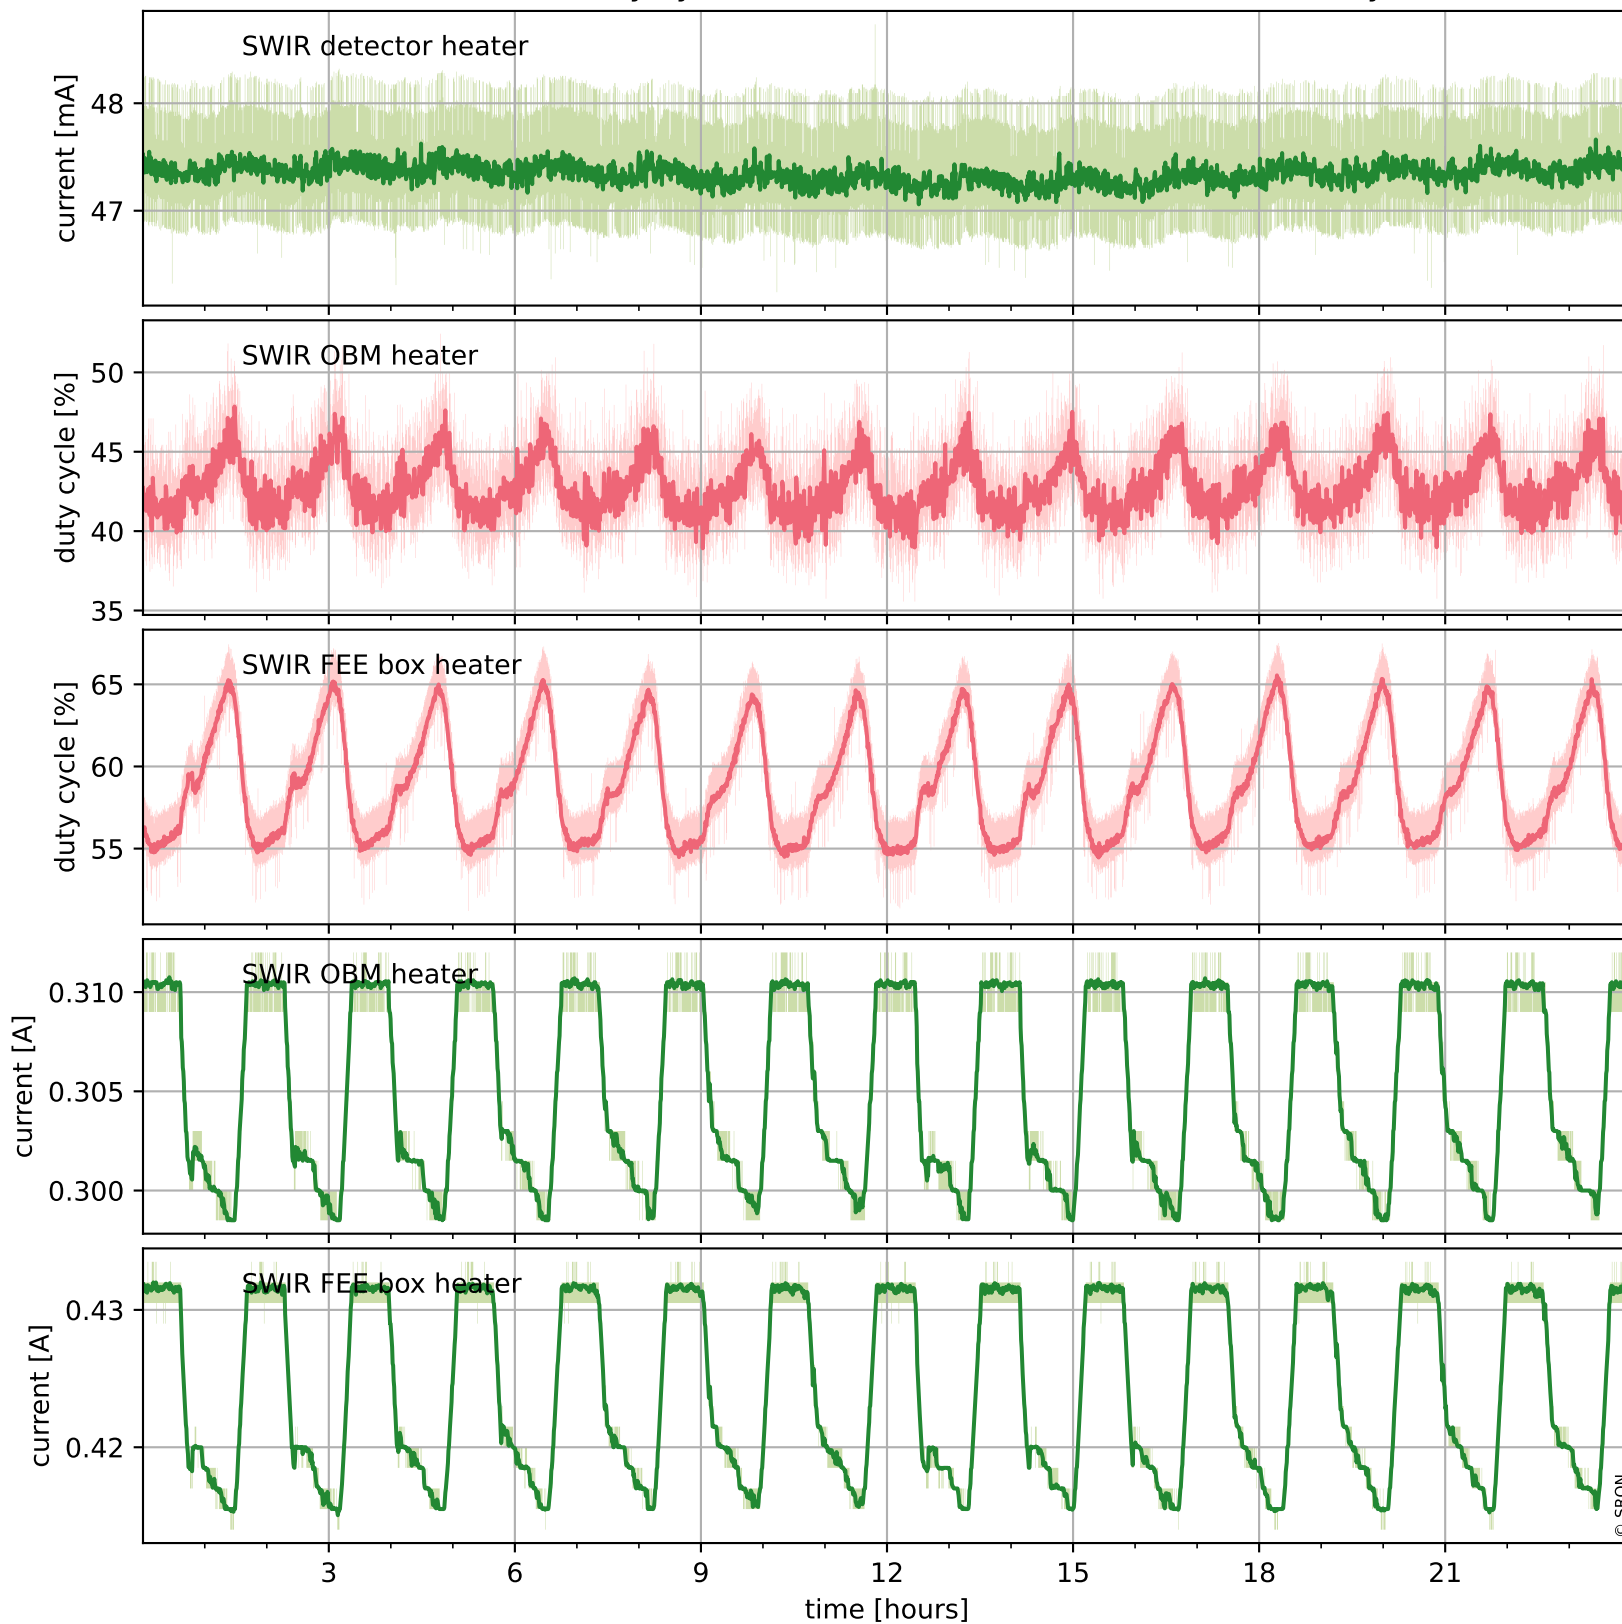

Tropomi SWIR housekeeping data

orbits : [25632, 25645]
coverage : 2022-09-24 / 2022-09-25
created : 2023-08-21T09:32:06

Temperature of sensors relevant for SWIR (one day)

Tropomi SWIR housekeeping data

orbits : [25161, 25645]
coverage : 2022-08-21 / 2022-09-25
created : 2023-08-21T09:32:06

Temperature of sensors relevant for SWIR (last month)

Tropomi SWIR housekeeping data

orbits : [25632, 25645]
coverage : 2022-09-24 / 2022-09-25
created : 2023-08-21T09:32:06

Current and duty cycle of 3 heaters relevant for SWIR (one day)