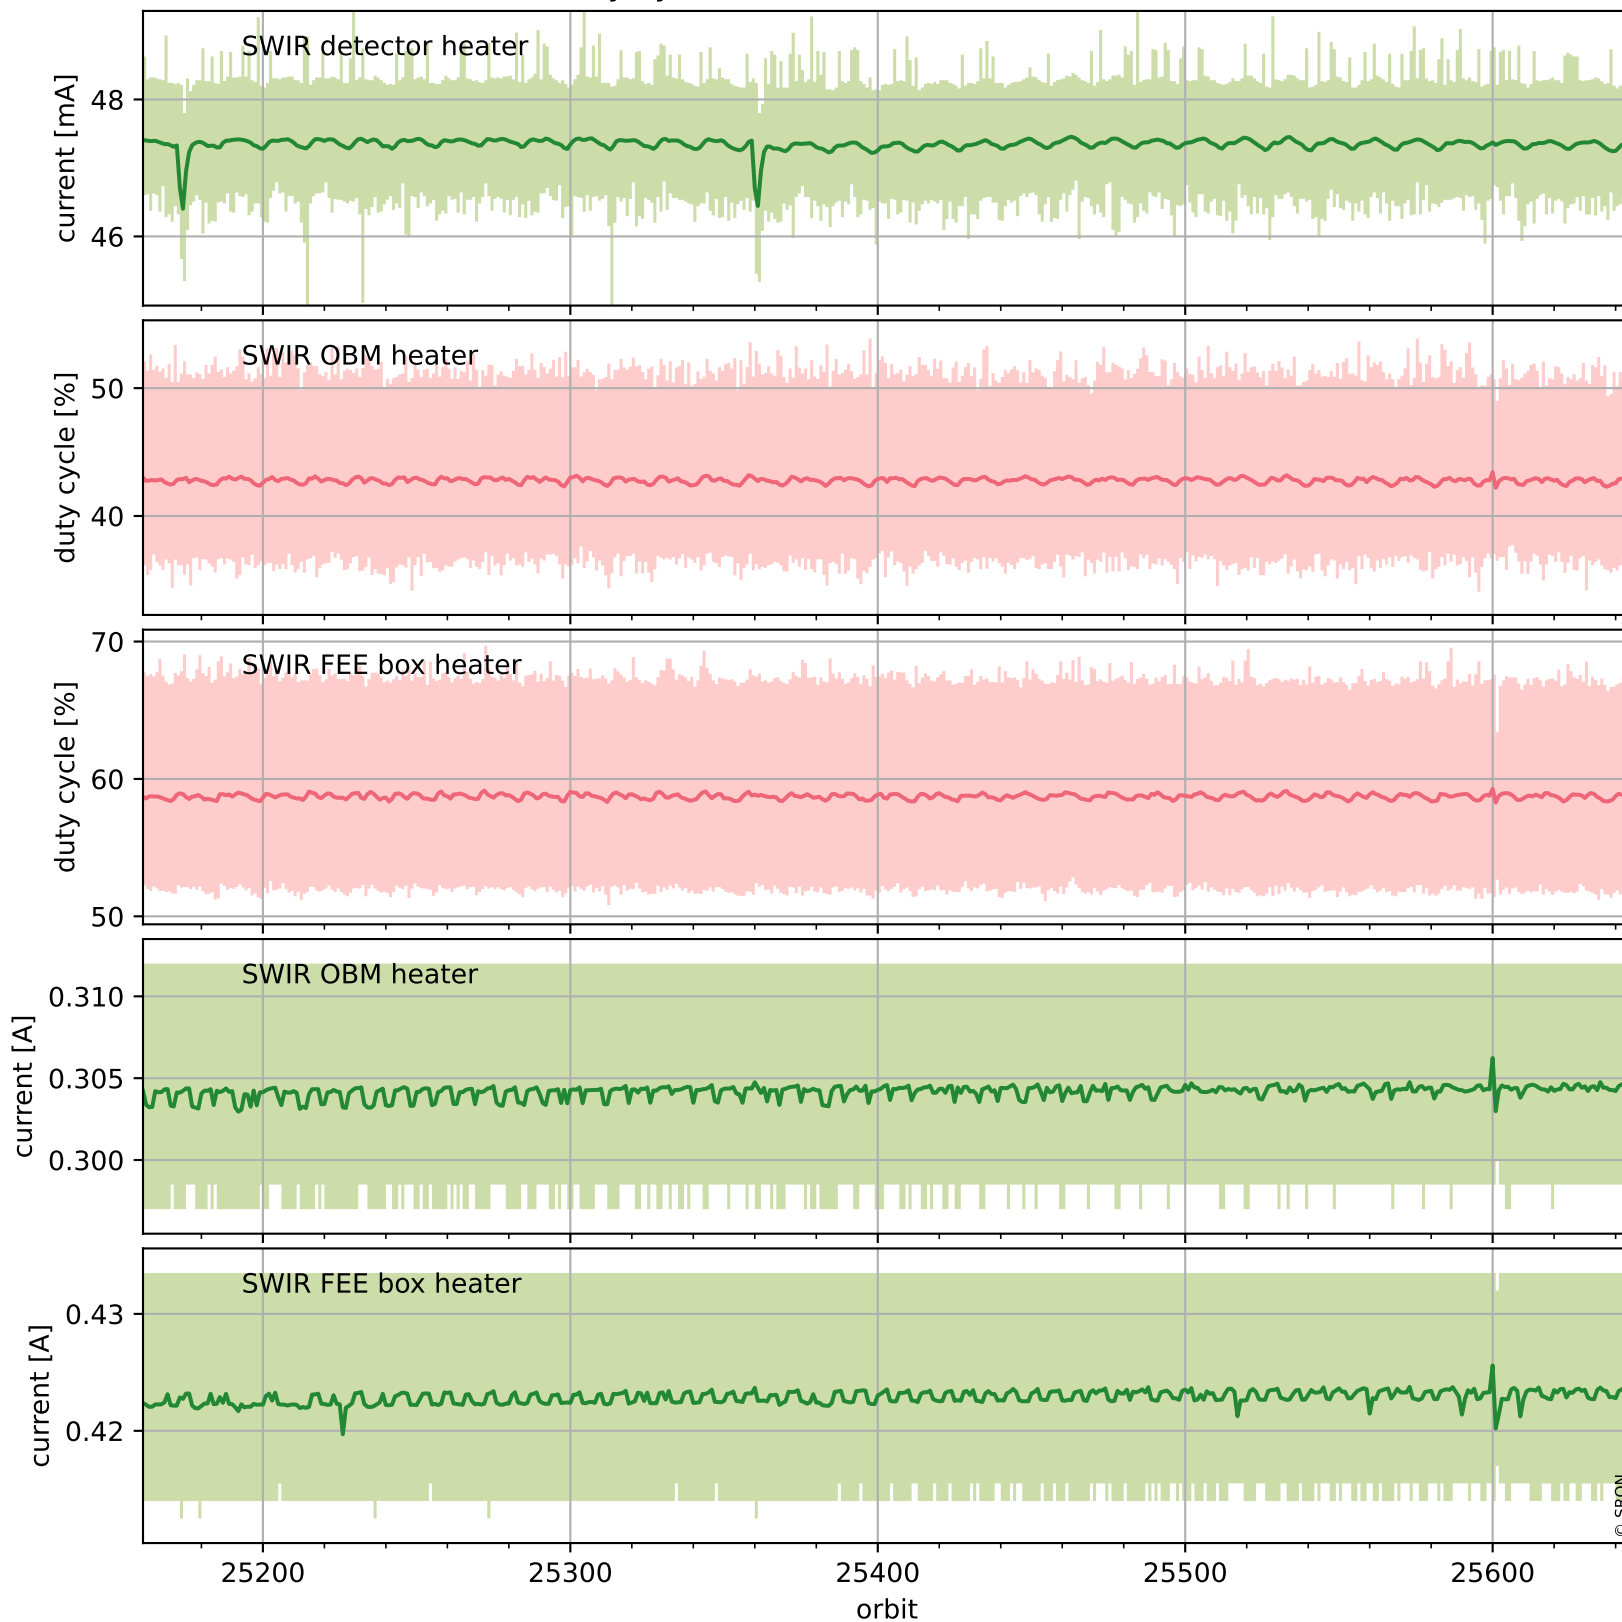

Tropomi SWIR housekeeping data

orbits : [25632, 25645]
coverage : 2022-09-24 / 2022-09-25
created : 2023-08-21T09:32:06

Temperature of sensors relevant for SWIR (one day)

Tropomi SWIR housekeeping data

orbits : [25161, 25645]
coverage : 2022-08-21 / 2022-09-25
created : 2023-08-21T09:32:06

Temperature of sensors relevant for SWIR (last month)

Tropomi SWIR housekeeping data

orbits : [25632, 25645]
coverage : 2022-09-24 / 2022-09-25
created : 2023-08-21T09:32:06

Current and duty cycle of 3 heaters relevant for SWIR (one day)

Tropomi SWIR housekeeping data

orbits : [25161, 25645]
coverage : 2022-08-21 / 2022-09-25
created : 2023-08-21T09:32:07

Current and duty cycle of 3 heaters relevant for SWIR (last month)

Tropomi SWIR housekeeping data

orbits : [25632, 25645]
coverage : 2022-09-24 / 2022-09-25
created : 2023-08-21T09:32:07

Temperature of sensors at the SWIR front-end electronics (one day)

Tropomi SWIR housekeeping data

orbits : [25161, 25645]
coverage : 2022-08-21 / 2022-09-25
created : 2023-08-21T09:32:08