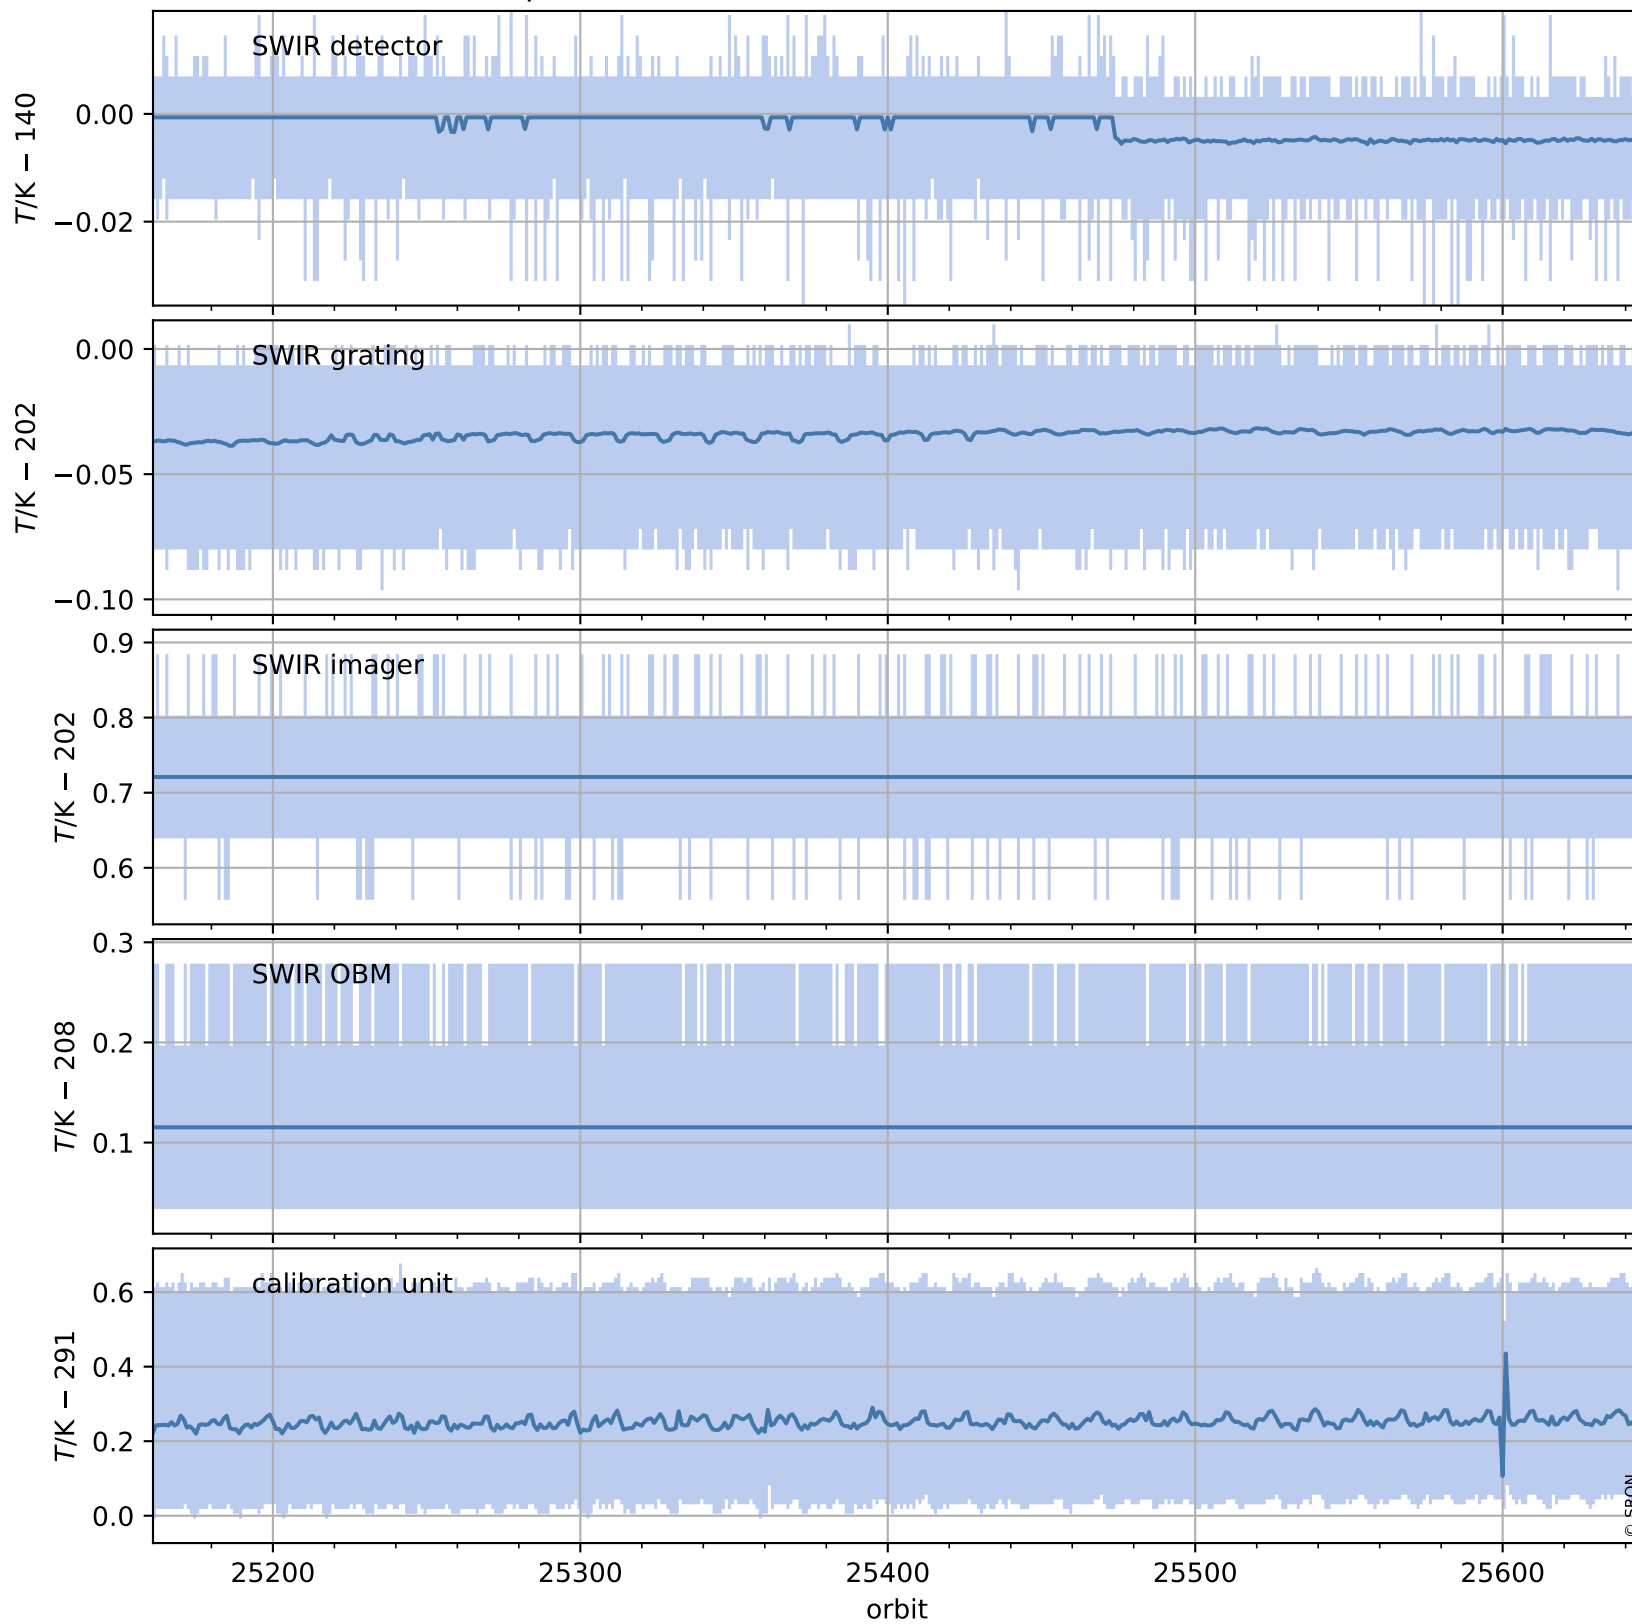

Tropomi SWIR housekeeping data

orbits : [25632, 25645]
coverage : 2022-09-24 / 2022-09-25
created : 2023-08-21T09:32:06

Temperature of sensors relevant for SWIR (one day)

Tropomi SWIR housekeeping data

orbits : [25161, 25645]
coverage : 2022-08-21 / 2022-09-25
created : 2023-08-21T09:32:06

Temperature of sensors relevant for SWIR (last month)

Tropomi SWIR housekeeping data

orbits : [25632, 25645]
coverage : 2022-09-24 / 2022-09-25
created : 2023-08-21T09:32:06

Current and duty cycle of 3 heaters relevant for SWIR (one day)

Tropomi SWIR housekeeping data

orbits : [25161, 25645]
coverage : 2022-08-21 / 2022-09-25
created : 2023-08-21T09:32:07

Current and duty cycle of 3 heaters relevant for SWIR (last month)

Tropomi SWIR housekeeping data

orbits : [25632, 25645]
coverage : 2022-09-24 / 2022-09-25
created : 2023-08-21T09:32:07

Temperature of sensors at the SWIR front-end electronics (one day)

Tropomi SWIR housekeeping data

orbits : [25161, 25645]
coverage : 2022-08-21 / 2022-09-25
created : 2023-08-21T09:32:08