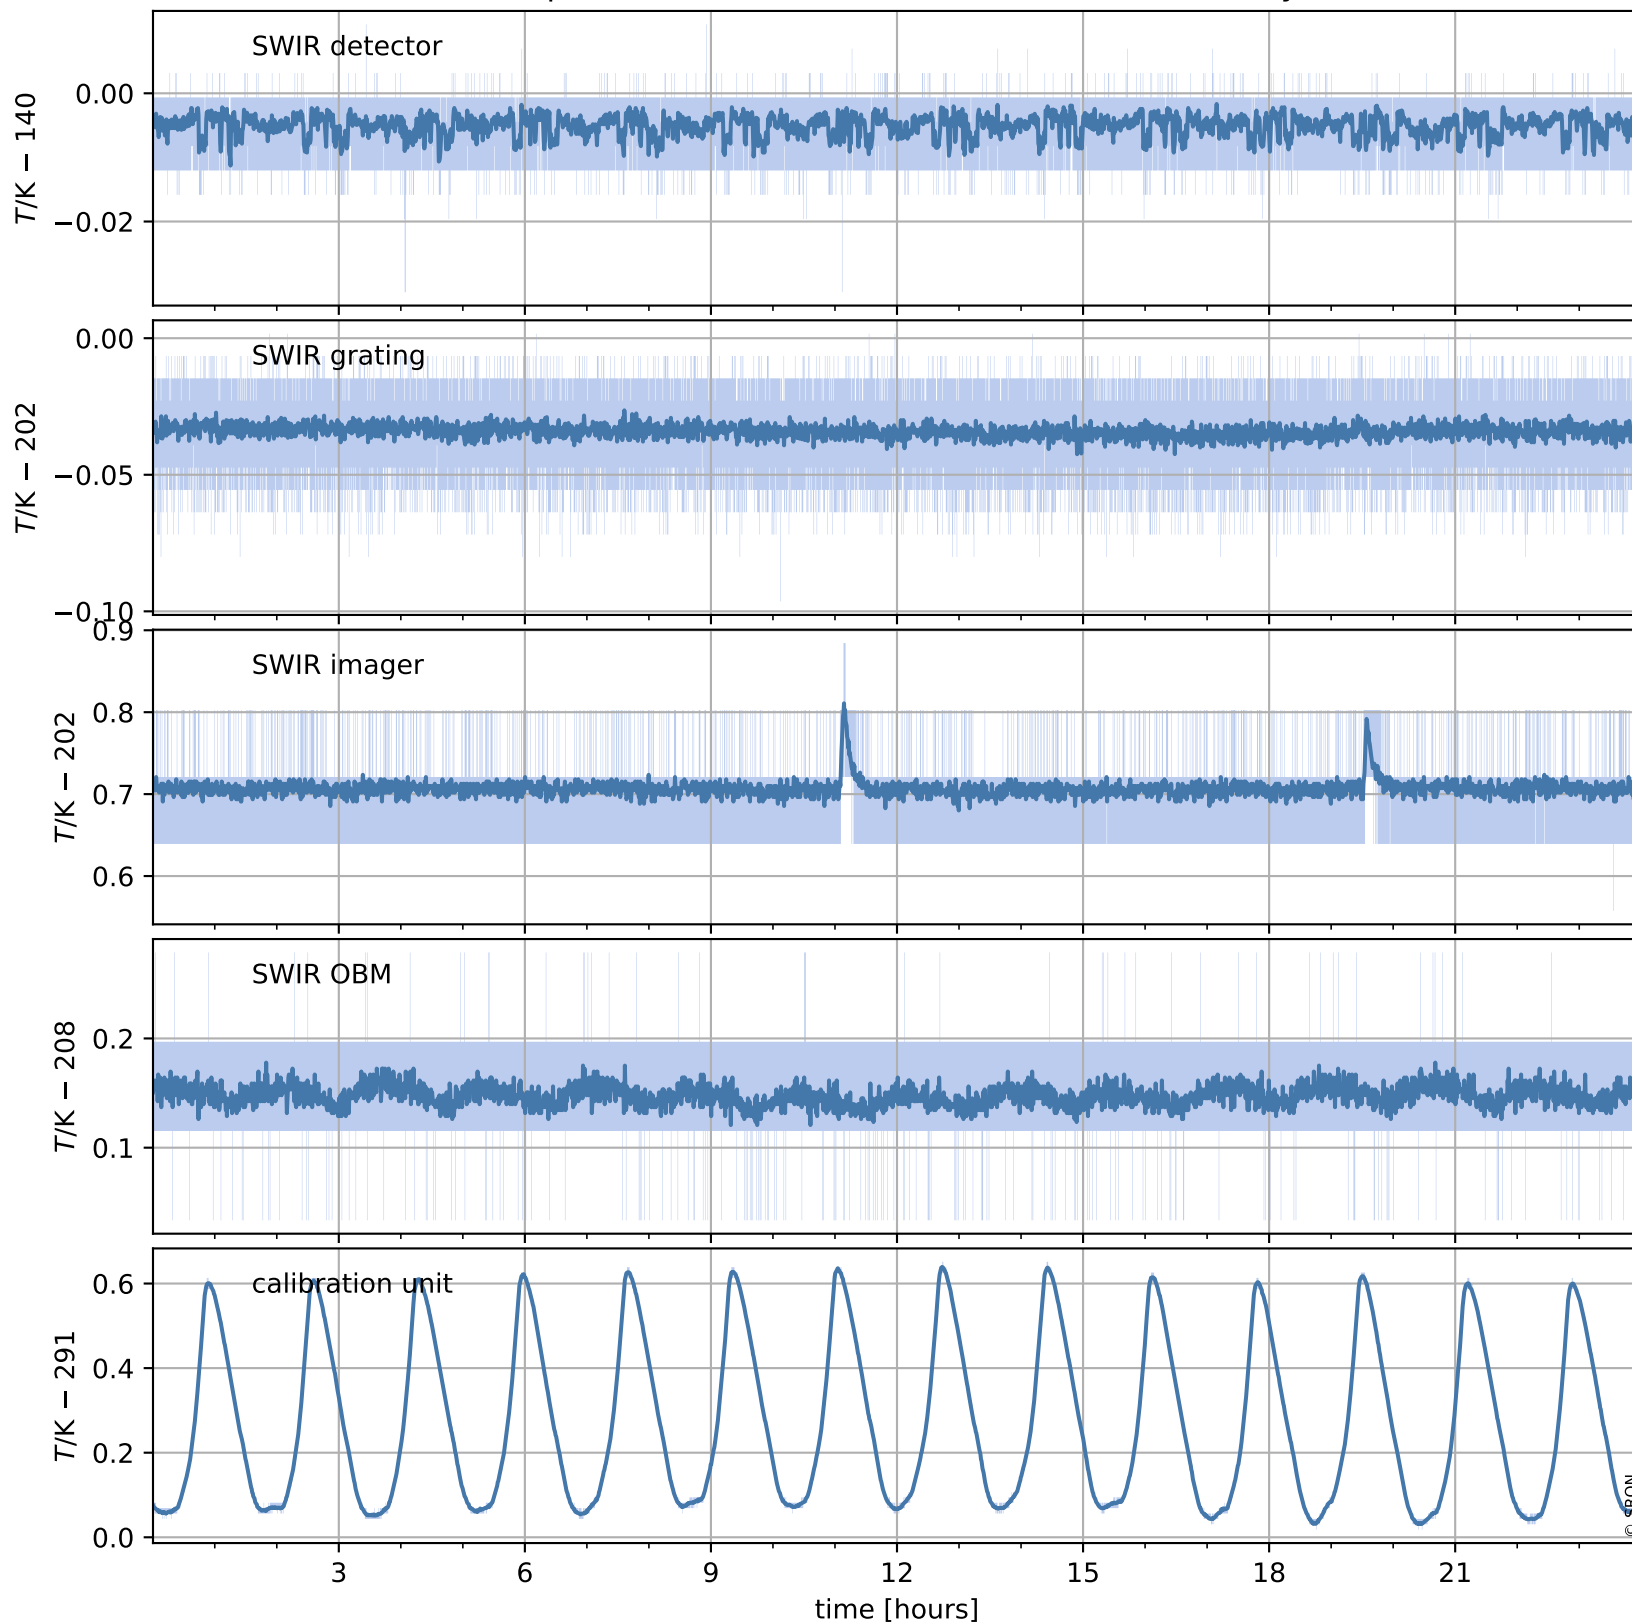

Tropomi SWIR housekeeping data

orbits : [25632, 25645]
coverage : 2022-09-24 / 2022-09-25
created : 2023-08-21T09:32:06

Temperature of sensors relevant for SWIR (one day)

Tropomi SWIR housekeeping data

orbits : [25161, 25645]
coverage : 2022-08-21 / 2022-09-25
created : 2023-08-21T09:32:06

Temperature of sensors relevant for SWIR (last month)

Tropomi SWIR housekeeping data

orbits : [25632, 25645]
coverage : 2022-09-24 / 2022-09-25
created : 2023-08-21T09:32:06

Current and duty cycle of 3 heaters relevant for SWIR (one day)

Tropomi SWIR housekeeping data

orbits : [25161, 25645]
coverage : 2022-08-21 / 2022-09-25
created : 2023-08-21T09:32:07

Current and duty cycle of 3 heaters relevant for SWIR (last month)

Tropomi SWIR housekeeping data