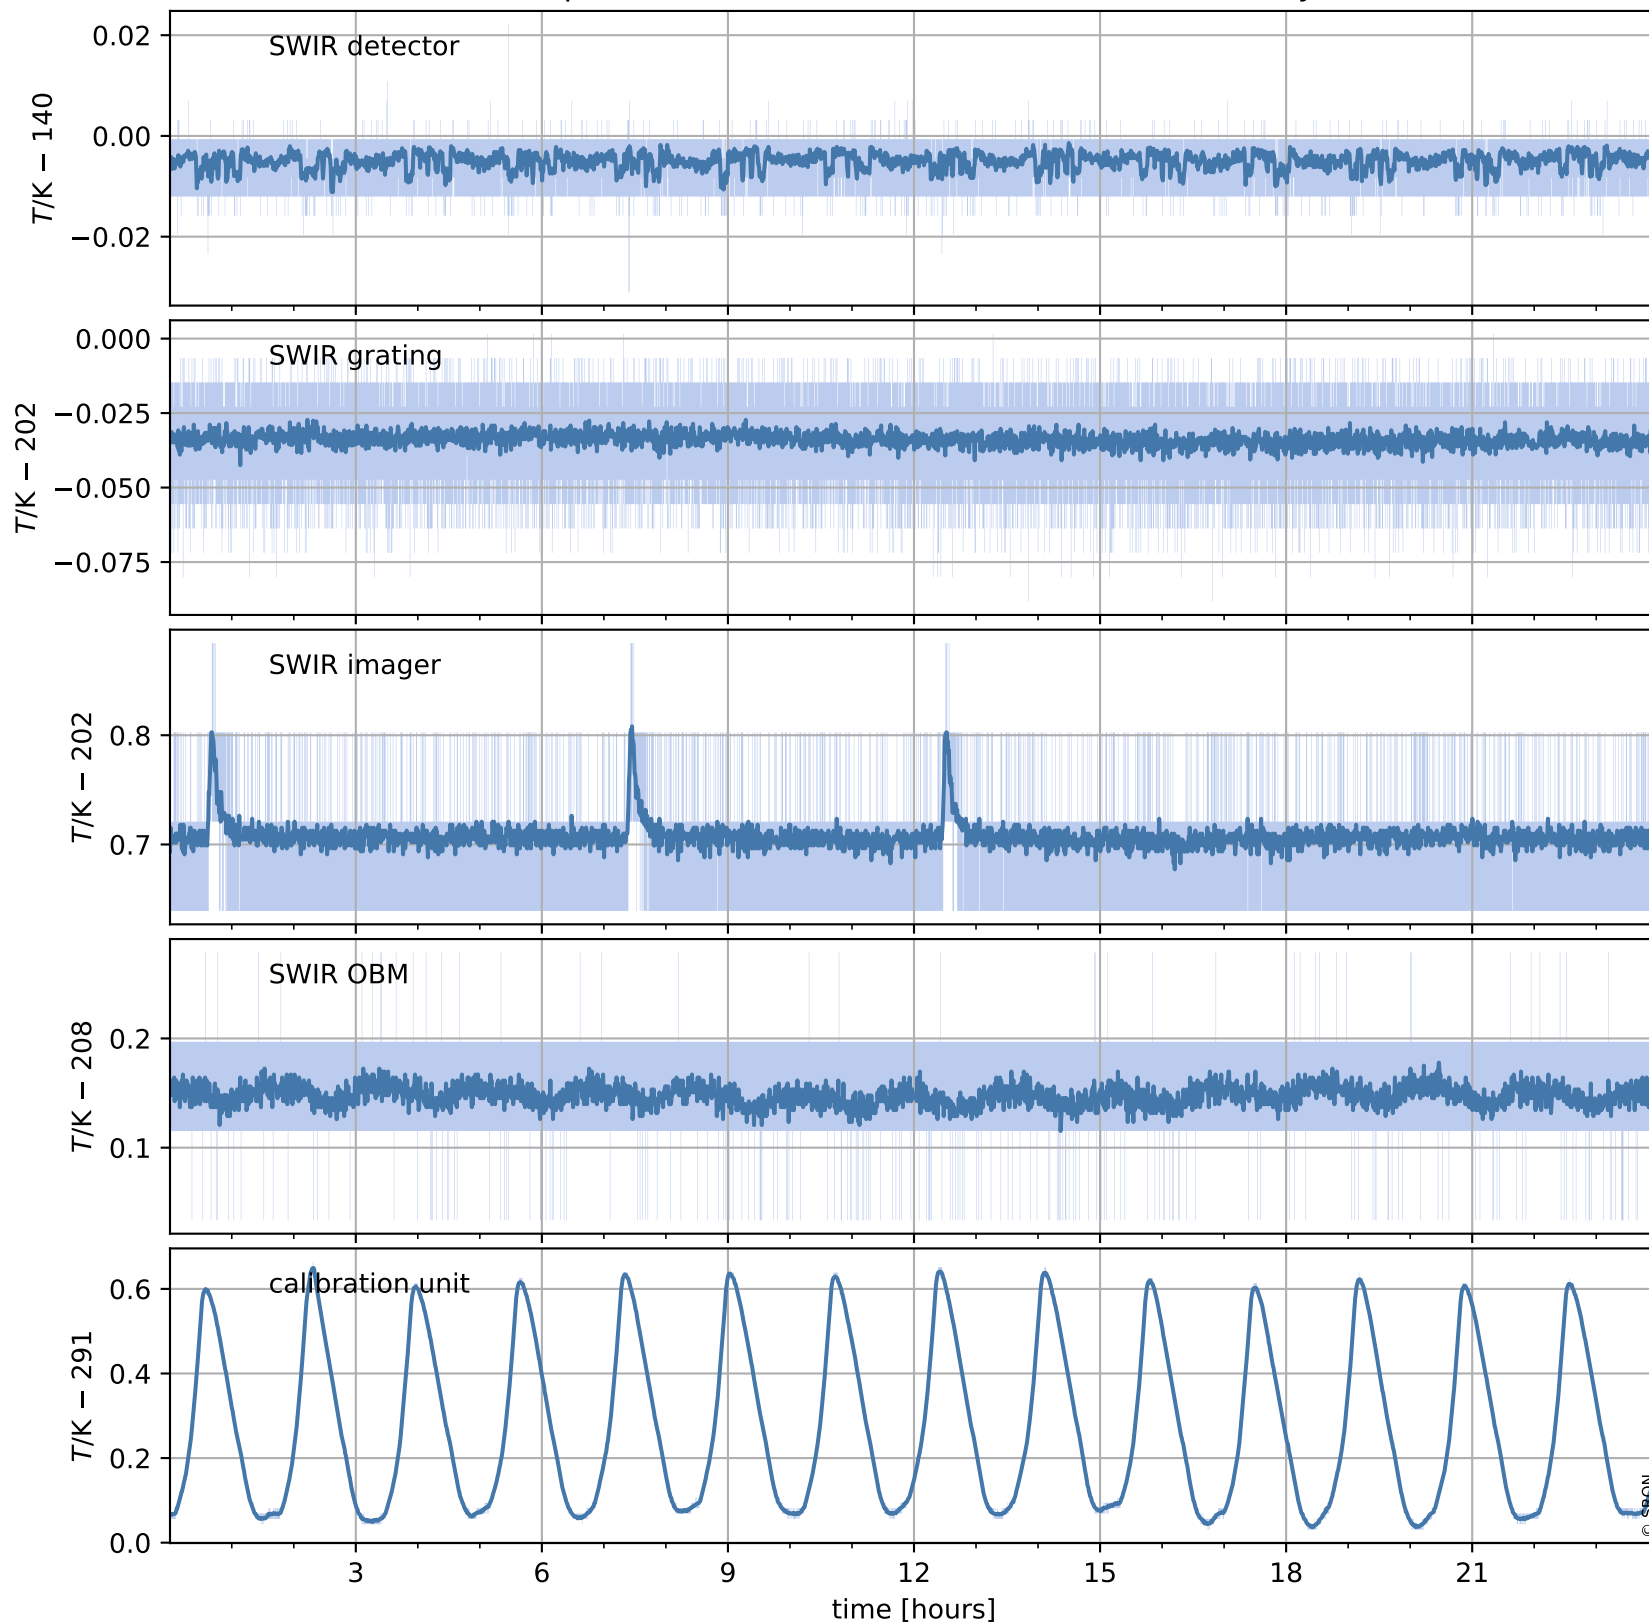

Tropomi SWIR housekeeping data

orbits : [25646, 25659]
coverage : 2022-09-25 / 2022-09-26
created : 2023-08-21T09:32:08

Temperature of sensors relevant for SWIR (one day)

Tropomi SWIR housekeeping data

orbits : [25175, 25659]
coverage : 2022-08-22 / 2022-09-26
created : 2023-08-21T09:32:08

Temperature of sensors relevant for SWIR (last month)

Tropomi SWIR housekeeping data

orbits : [25646, 25659]
coverage : 2022-09-25 / 2022-09-26
created : 2023-08-21T09:32:09

Current and duty cycle of 3 heaters relevant for SWIR (one day)

Tropomi SWIR housekeeping data

orbits : [25175, 25659]
coverage : 2022-08-22 / 2022-09-26
created : 2023-08-21T09:32:09

Current and duty cycle of 3 heaters relevant for SWIR (last month)

Tropomi SWIR housekeeping data