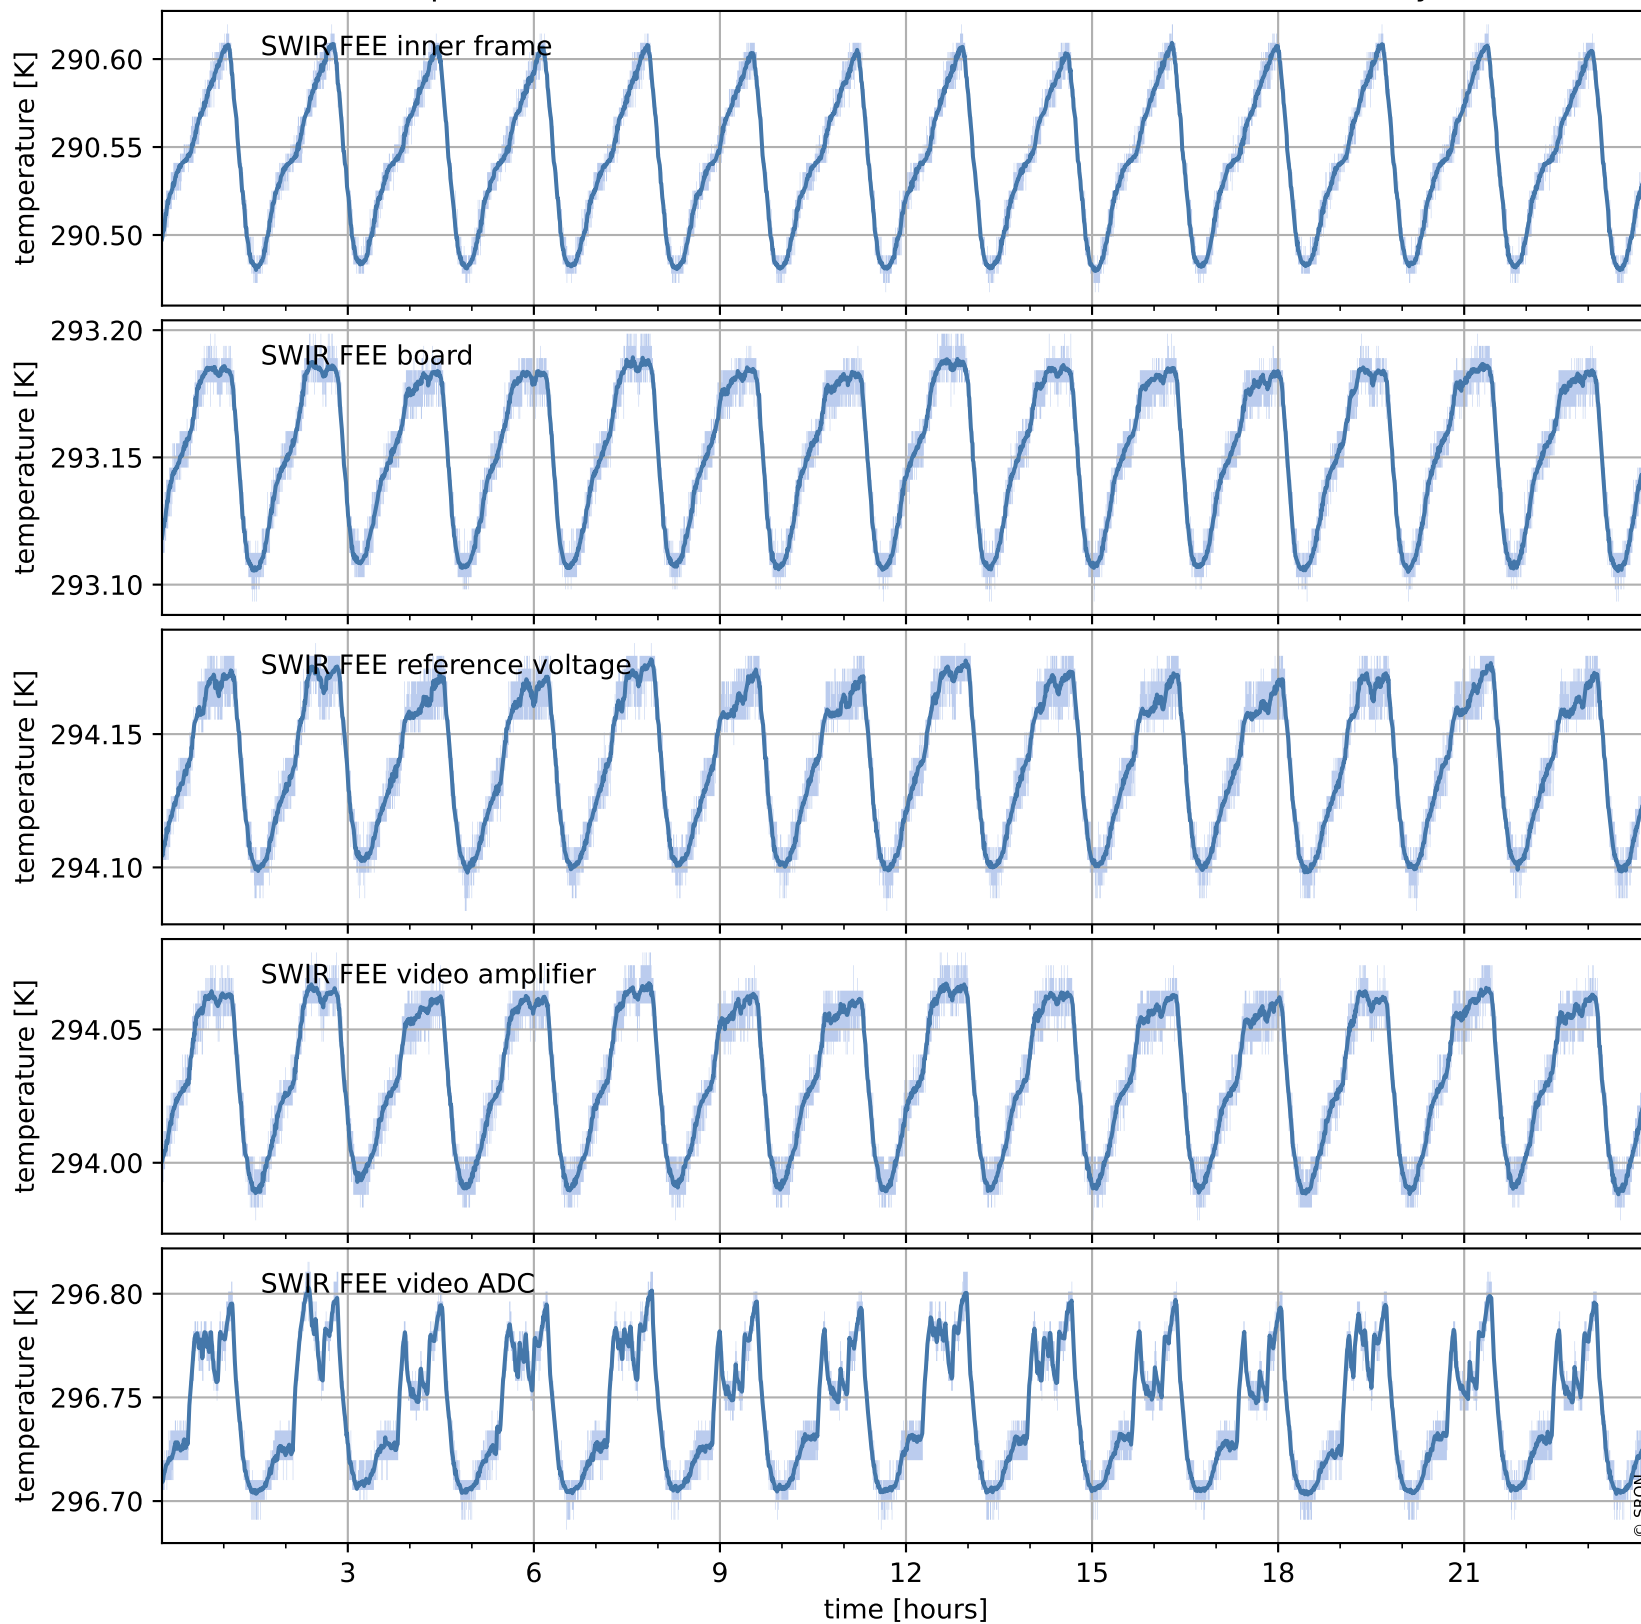

Tropomi SWIR housekeeping data

orbits : [25646, 25659]
coverage : 2022-09-25 / 2022-09-26
created : 2023-08-21T09:32:08

Temperature of sensors relevant for SWIR (one day)

Tropomi SWIR housekeeping data

orbits : [25175, 25659]
coverage : 2022-08-22 / 2022-09-26
created : 2023-08-21T09:32:08

Temperature of sensors relevant for SWIR (last month)

Tropomi SWIR housekeeping data

orbits : [25646, 25659]
coverage : 2022-09-25 / 2022-09-26
created : 2023-08-21T09:32:09

Current and duty cycle of 3 heaters relevant for SWIR (one day)

Tropomi SWIR housekeeping data

orbits : [25175, 25659]
coverage : 2022-08-22 / 2022-09-26
created : 2023-08-21T09:32:09

Current and duty cycle of 3 heaters relevant for SWIR (last month)

Tropomi SWIR housekeeping data

orbits : [25646, 25659]
coverage : 2022-09-25 / 2022-09-26
created : 2023-08-21T09:32:09

Temperature of sensors at the SWIR front-end electronics (one day)

Tropomi SWIR housekeeping data

orbits : [25175, 25659]
coverage : 2022-08-22 / 2022-09-26
created : 2023-08-21T09:32:10