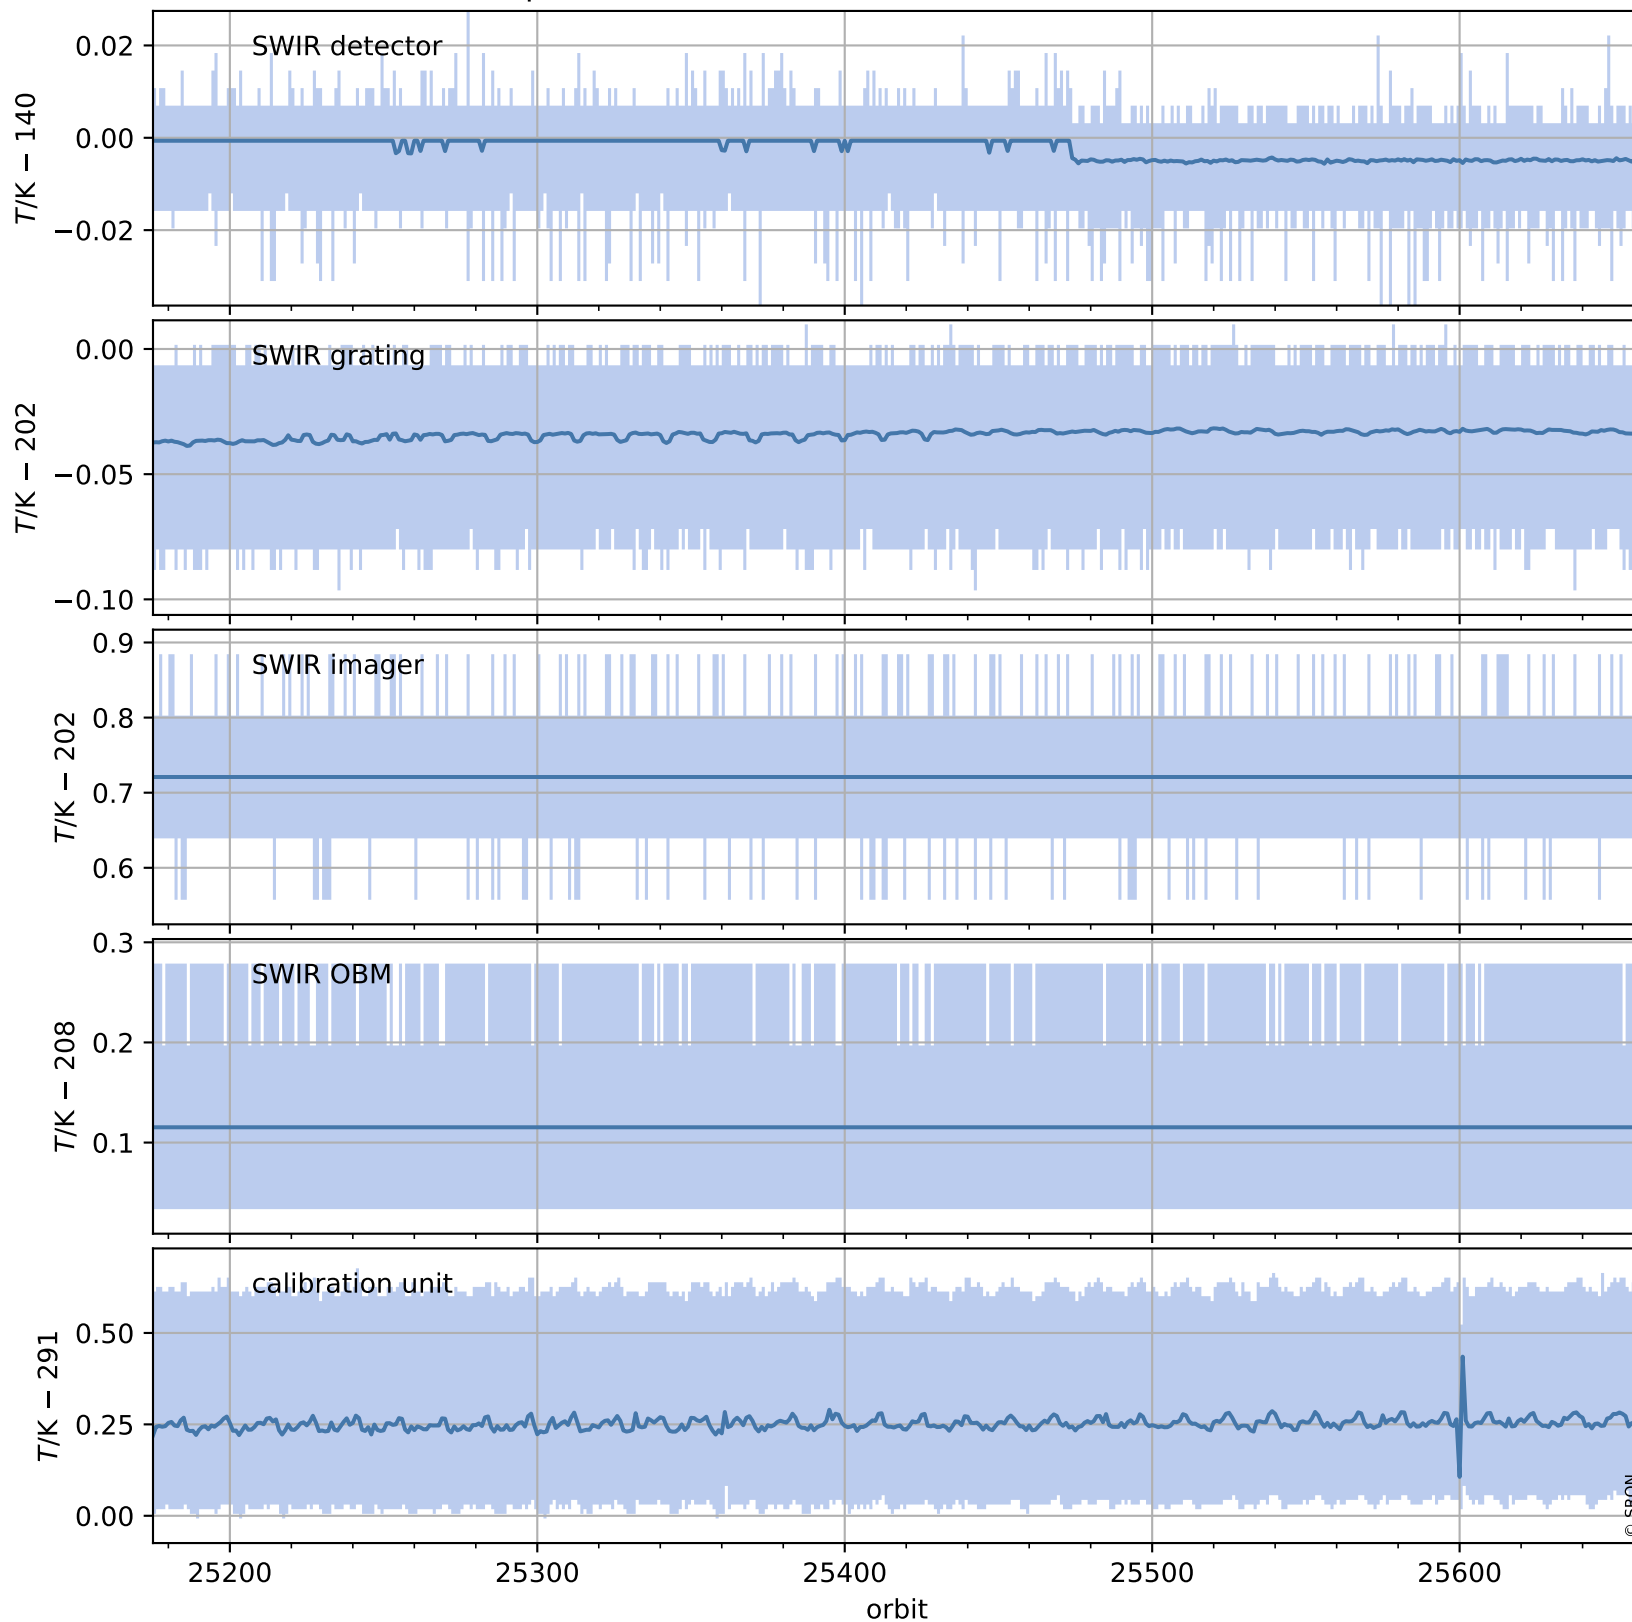

Tropomi SWIR housekeeping data

orbits : [25646, 25659]
coverage : 2022-09-25 / 2022-09-26
created : 2023-08-21T09:32:08

Temperature of sensors relevant for SWIR (one day)

Tropomi SWIR housekeeping data

orbits : [25175, 25659]
coverage : 2022-08-22 / 2022-09-26
created : 2023-08-21T09:32:08

Temperature of sensors relevant for SWIR (last month)

Tropomi SWIR housekeeping data

orbits : [25646, 25659]
coverage : 2022-09-25 / 2022-09-26
created : 2023-08-21T09:32:09

Current and duty cycle of 3 heaters relevant for SWIR (one day)

Tropomi SWIR housekeeping data

orbits : [25175, 25659]
coverage : 2022-08-22 / 2022-09-26
created : 2023-08-21T09:32:09

Current and duty cycle of 3 heaters relevant for SWIR (last month)

Tropomi SWIR housekeeping data

orbits : [25646, 25659]
coverage : 2022-09-25 / 2022-09-26
created : 2023-08-21T09:32:09

Temperature of sensors at the SWIR front-end electronics (one day)

Tropomi SWIR housekeeping data

orbits : [25175, 25659]
coverage : 2022-08-22 / 2022-09-26
created : 2023-08-21T09:32:10