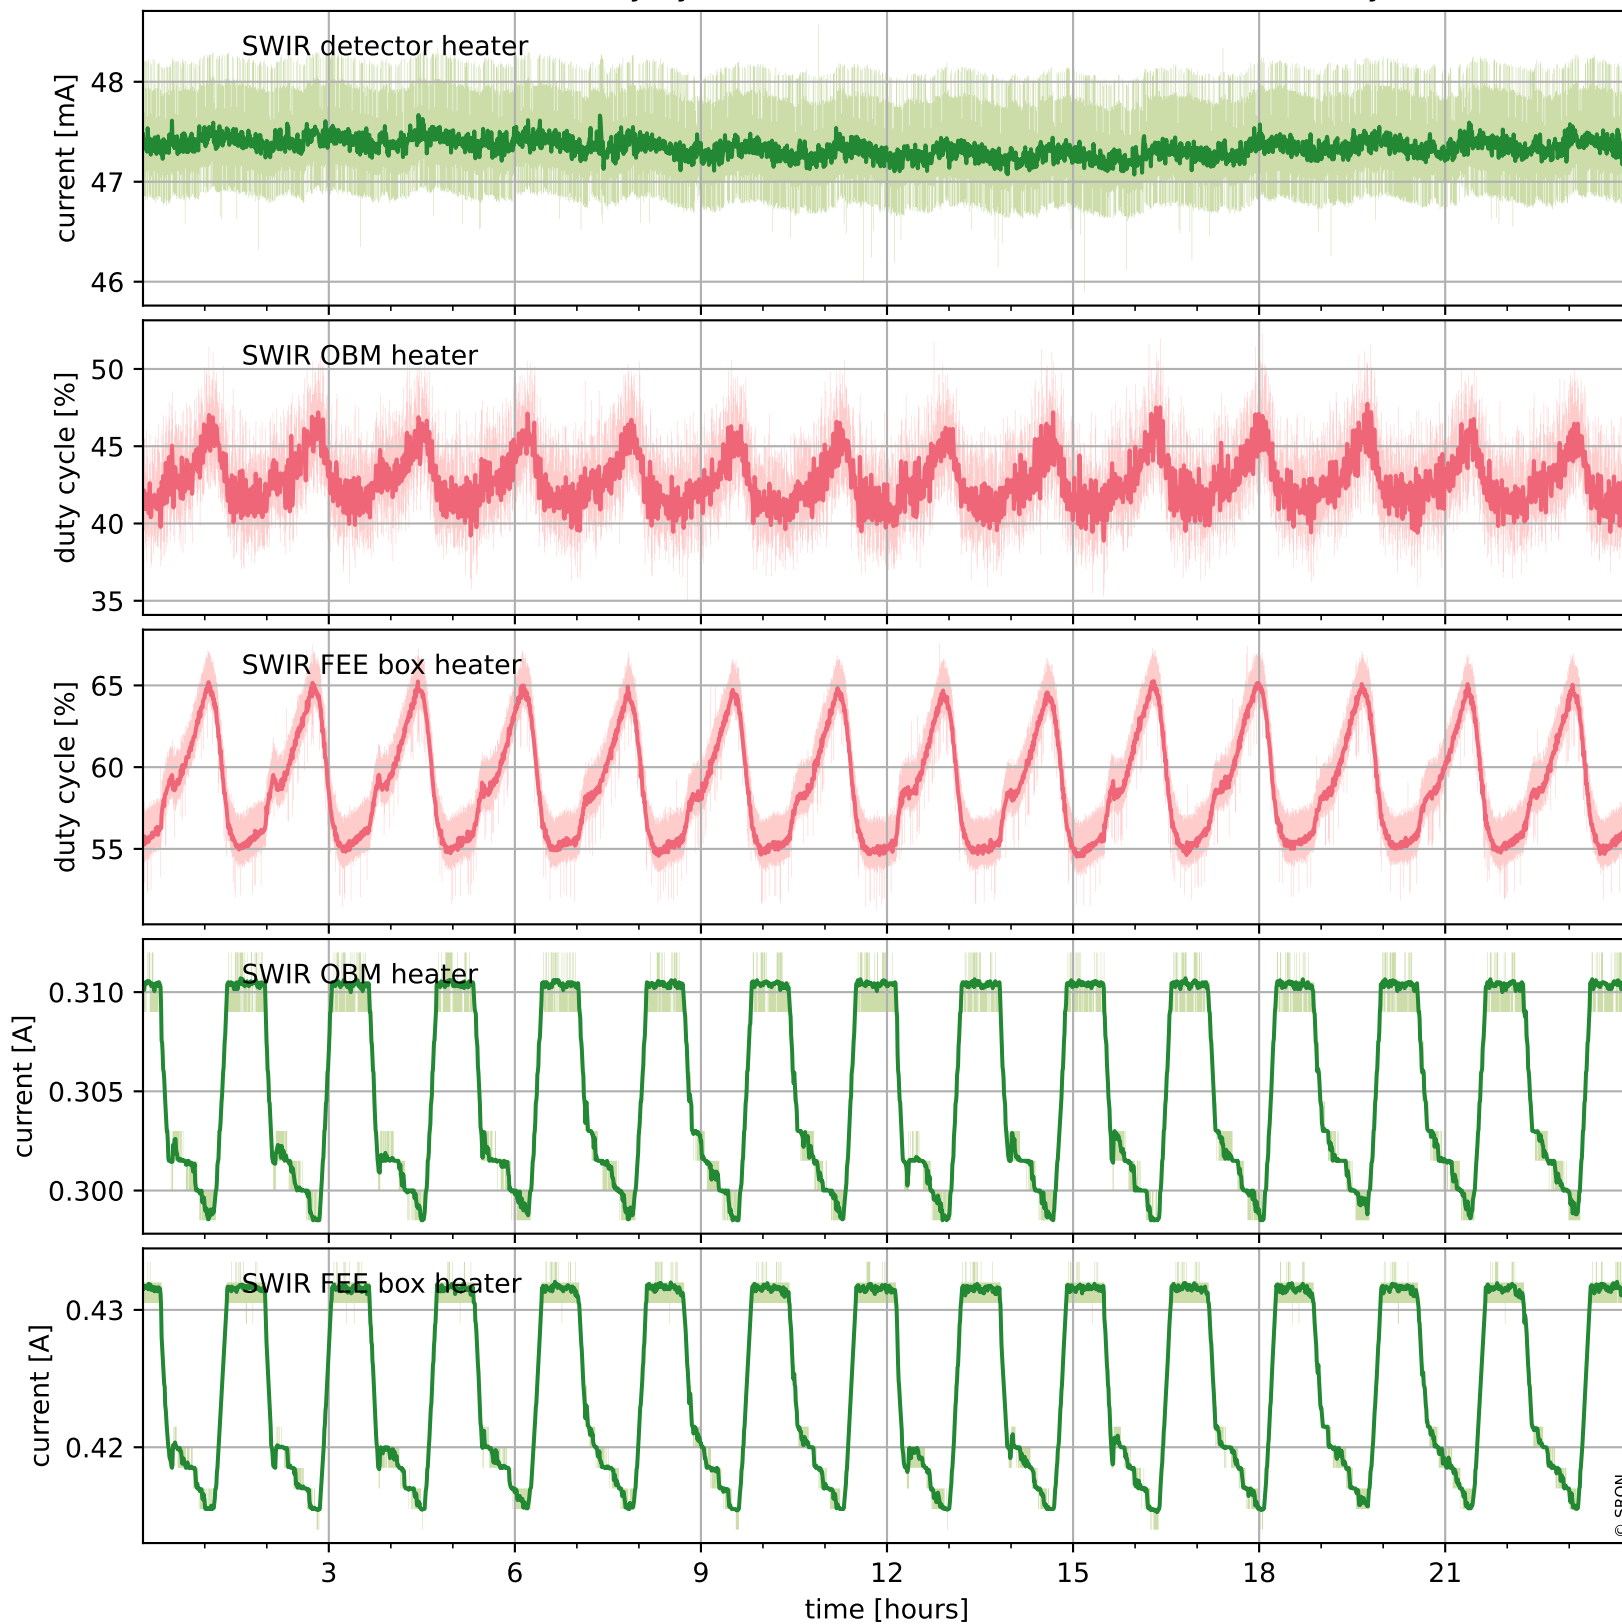

Tropomi SWIR housekeeping data

orbits : [25646, 25659]
coverage : 2022-09-25 / 2022-09-26
created : 2023-08-21T09:32:08

Temperature of sensors relevant for SWIR (one day)

Tropomi SWIR housekeeping data

orbits : [25175, 25659]
coverage : 2022-08-22 / 2022-09-26
created : 2023-08-21T09:32:08

Temperature of sensors relevant for SWIR (last month)

Tropomi SWIR housekeeping data

orbits : [25646, 25659]
coverage : 2022-09-25 / 2022-09-26
created : 2023-08-21T09:32:09

Current and duty cycle of 3 heaters relevant for SWIR (one day)

Tropomi SWIR housekeeping data

orbits : [25175, 25659]
coverage : 2022-08-22 / 2022-09-26
created : 2023-08-21T09:32:09

Current and duty cycle of 3 heaters relevant for SWIR (last month)

Tropomi SWIR housekeeping data