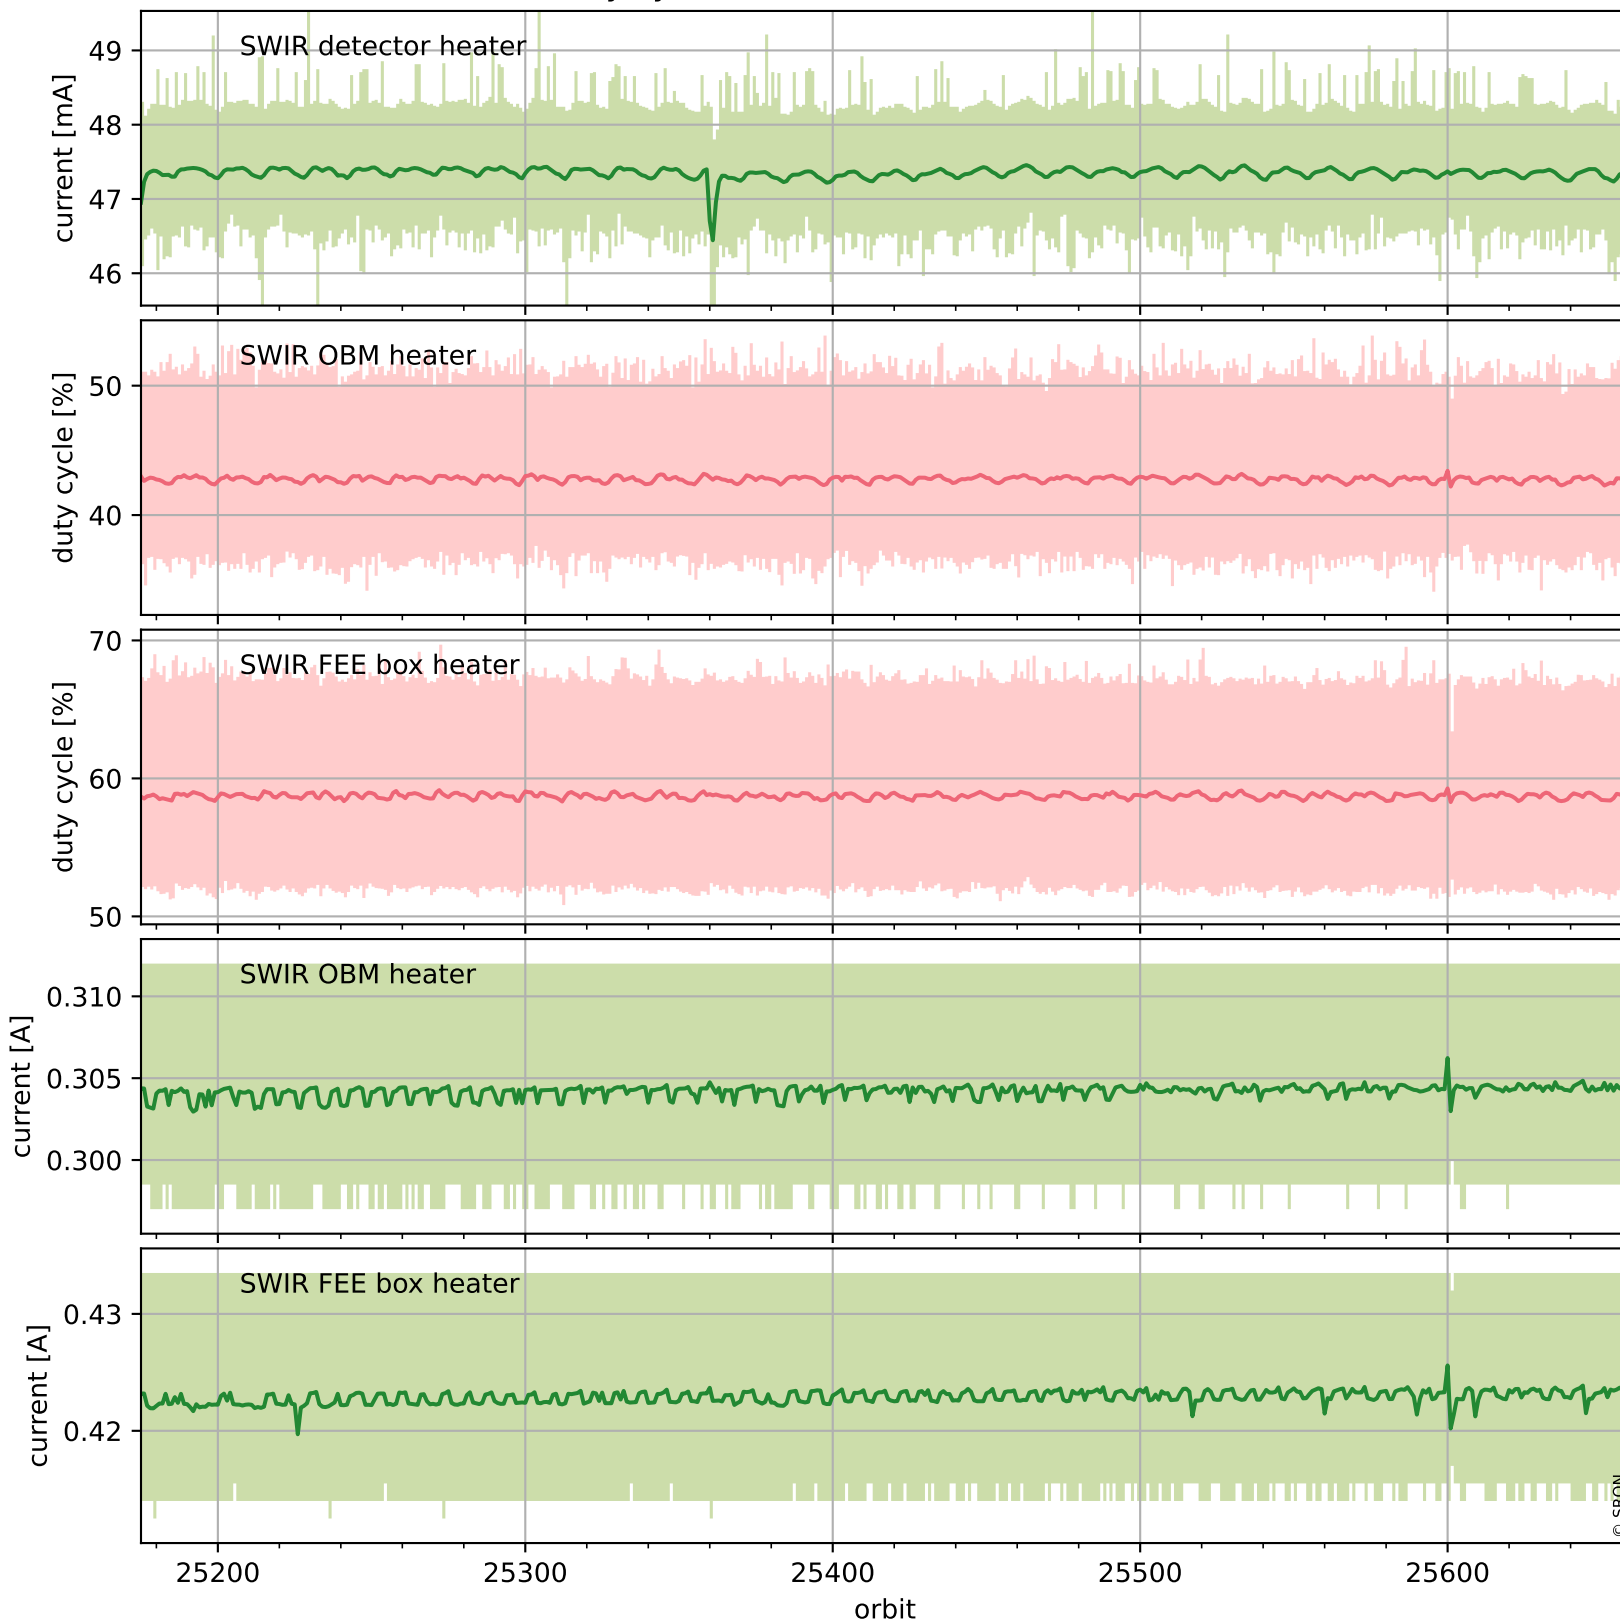

Tropomi SWIR housekeeping data

orbits : [25646, 25659]
coverage : 2022-09-25 / 2022-09-26
created : 2023-08-21T09:32:08

Temperature of sensors relevant for SWIR (one day)

Tropomi SWIR housekeeping data

orbits : [25175, 25659]
coverage : 2022-08-22 / 2022-09-26
created : 2023-08-21T09:32:08

Temperature of sensors relevant for SWIR (last month)

Tropomi SWIR housekeeping data

orbits : [25646, 25659]
coverage : 2022-09-25 / 2022-09-26
created : 2023-08-21T09:32:09

Current and duty cycle of 3 heaters relevant for SWIR (one day)

Tropomi SWIR housekeeping data

orbits : [25175, 25659]
coverage : 2022-08-22 / 2022-09-26
created : 2023-08-21T09:32:09

Current and duty cycle of 3 heaters relevant for SWIR (last month)

Tropomi SWIR housekeeping data

orbits : [25646, 25659]
coverage : 2022-09-25 / 2022-09-26
created : 2023-08-21T09:32:09

Temperature of sensors at the SWIR front-end electronics (one day)

Tropomi SWIR housekeeping data

orbits : [25175, 25659]
coverage : 2022-08-22 / 2022-09-26
created : 2023-08-21T09:32:10