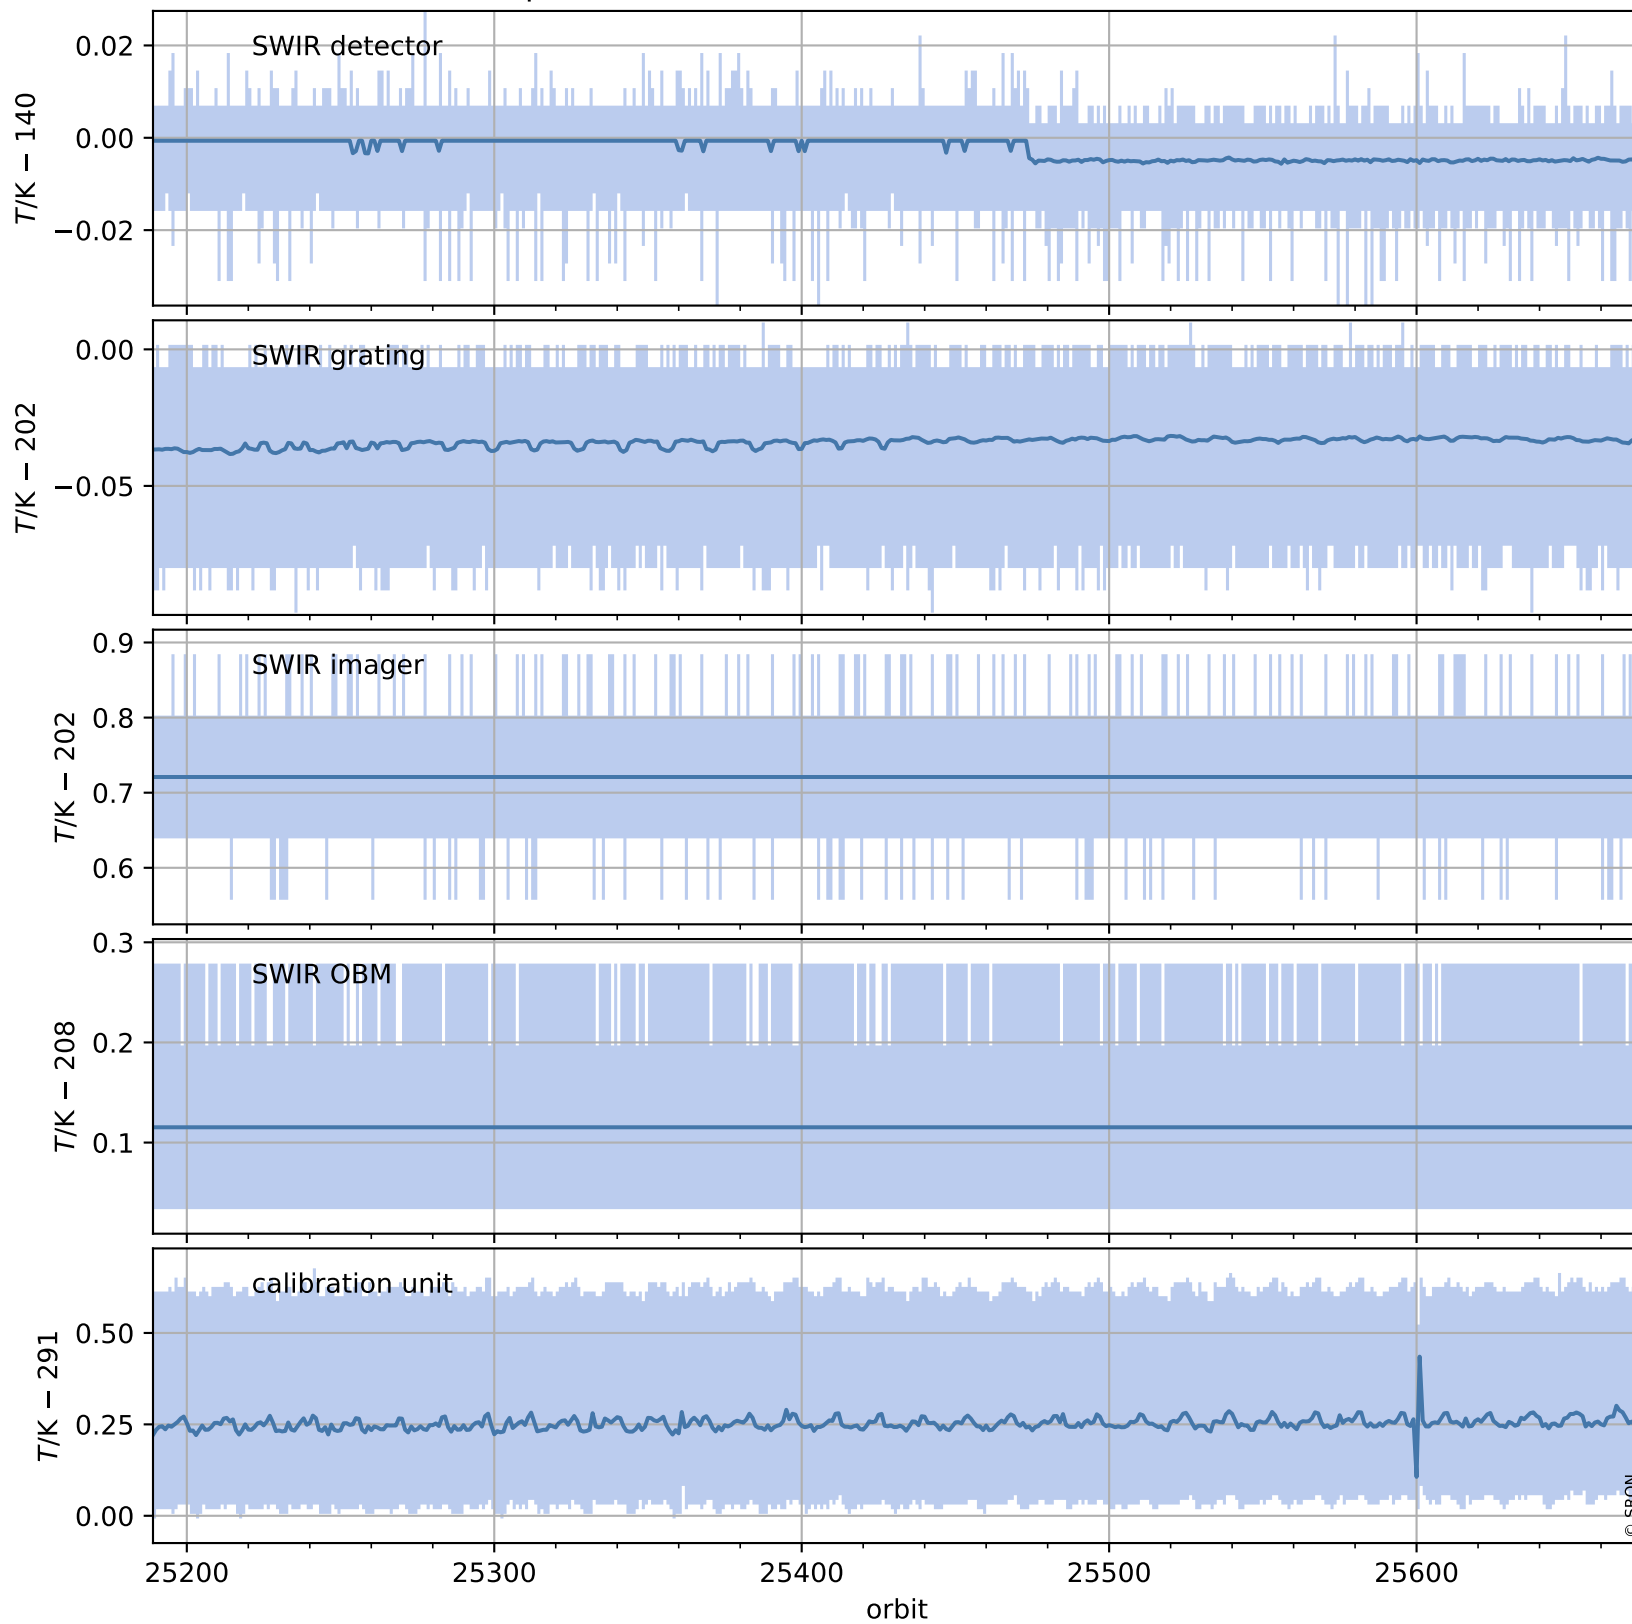

Tropomi SWIR housekeeping data

orbits : [25660, 25673]
coverage : 2022-09-26 / 2022-09-27
created : 2023-08-21T09:32:10

Temperature of sensors relevant for SWIR (one day)

Tropomi SWIR housekeeping data

orbits : [25189, 25673]
coverage : 2022-08-23 / 2022-09-27
created : 2023-08-21T09:32:11

Temperature of sensors relevant for SWIR (last month)

Tropomi SWIR housekeeping data

orbits : [25660, 25673]
coverage : 2022-09-26 / 2022-09-27
created : 2023-08-21T09:32:11

Current and duty cycle of 3 heaters relevant for SWIR (one day)

Tropomi SWIR housekeeping data

orbits : [25189, 25673]
coverage : 2022-08-23 / 2022-09-27
created : 2023-08-21T09:32:11

Current and duty cycle of 3 heaters relevant for SWIR (last month)

Tropomi SWIR housekeeping data

orbits : [25660, 25673]
coverage : 2022-09-26 / 2022-09-27
created : 2023-08-21T09:32:12

Temperature of sensors at the SWIR front-end electronics (one day)

Tropomi SWIR housekeeping data

orbits : [25189, 25673]
coverage : 2022-08-23 / 2022-09-27
created : 2023-08-21T09:32:12