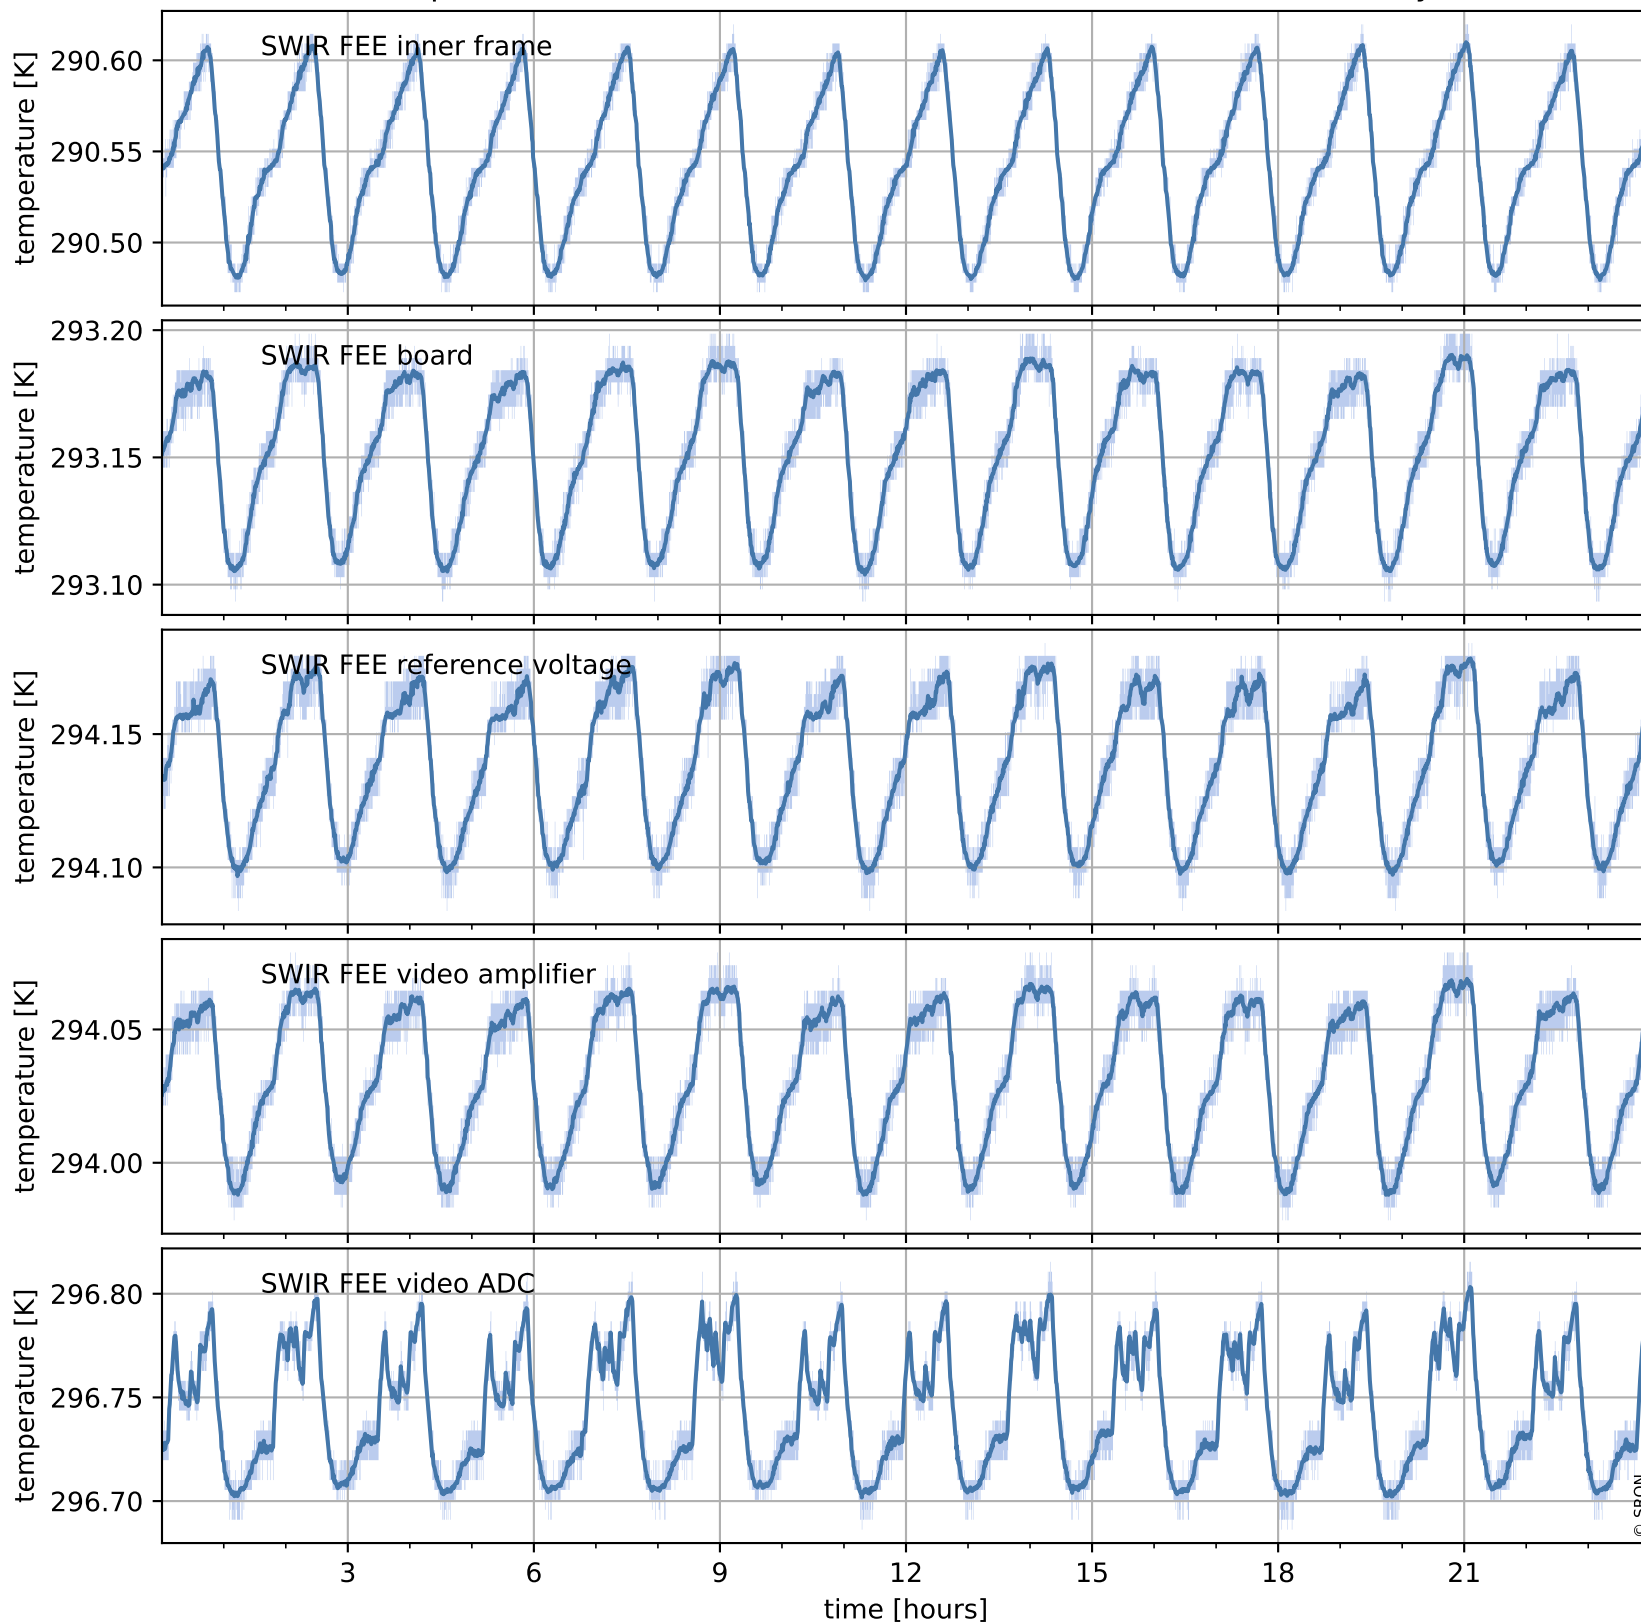

Tropomi SWIR housekeeping data

orbits : [25660, 25673]
coverage : 2022-09-26 / 2022-09-27
created : 2023-08-21T09:32:10

Temperature of sensors relevant for SWIR (one day)

Tropomi SWIR housekeeping data

orbits : [25189, 25673]
coverage : 2022-08-23 / 2022-09-27
created : 2023-08-21T09:32:11

Temperature of sensors relevant for SWIR (last month)

Tropomi SWIR housekeeping data

orbits : [25660, 25673]
coverage : 2022-09-26 / 2022-09-27
created : 2023-08-21T09:32:11

Current and duty cycle of 3 heaters relevant for SWIR (one day)

Tropomi SWIR housekeeping data

orbits : [25189, 25673]
coverage : 2022-08-23 / 2022-09-27
created : 2023-08-21T09:32:11

Current and duty cycle of 3 heaters relevant for SWIR (last month)

Tropomi SWIR housekeeping data

orbits : [25660, 25673]
coverage : 2022-09-26 / 2022-09-27
created : 2023-08-21T09:32:12

Temperature of sensors at the SWIR front-end electronics (one day)

Tropomi SWIR housekeeping data

orbits : [25189, 25673]
coverage : 2022-08-23 / 2022-09-27
created : 2023-08-21T09:32:12