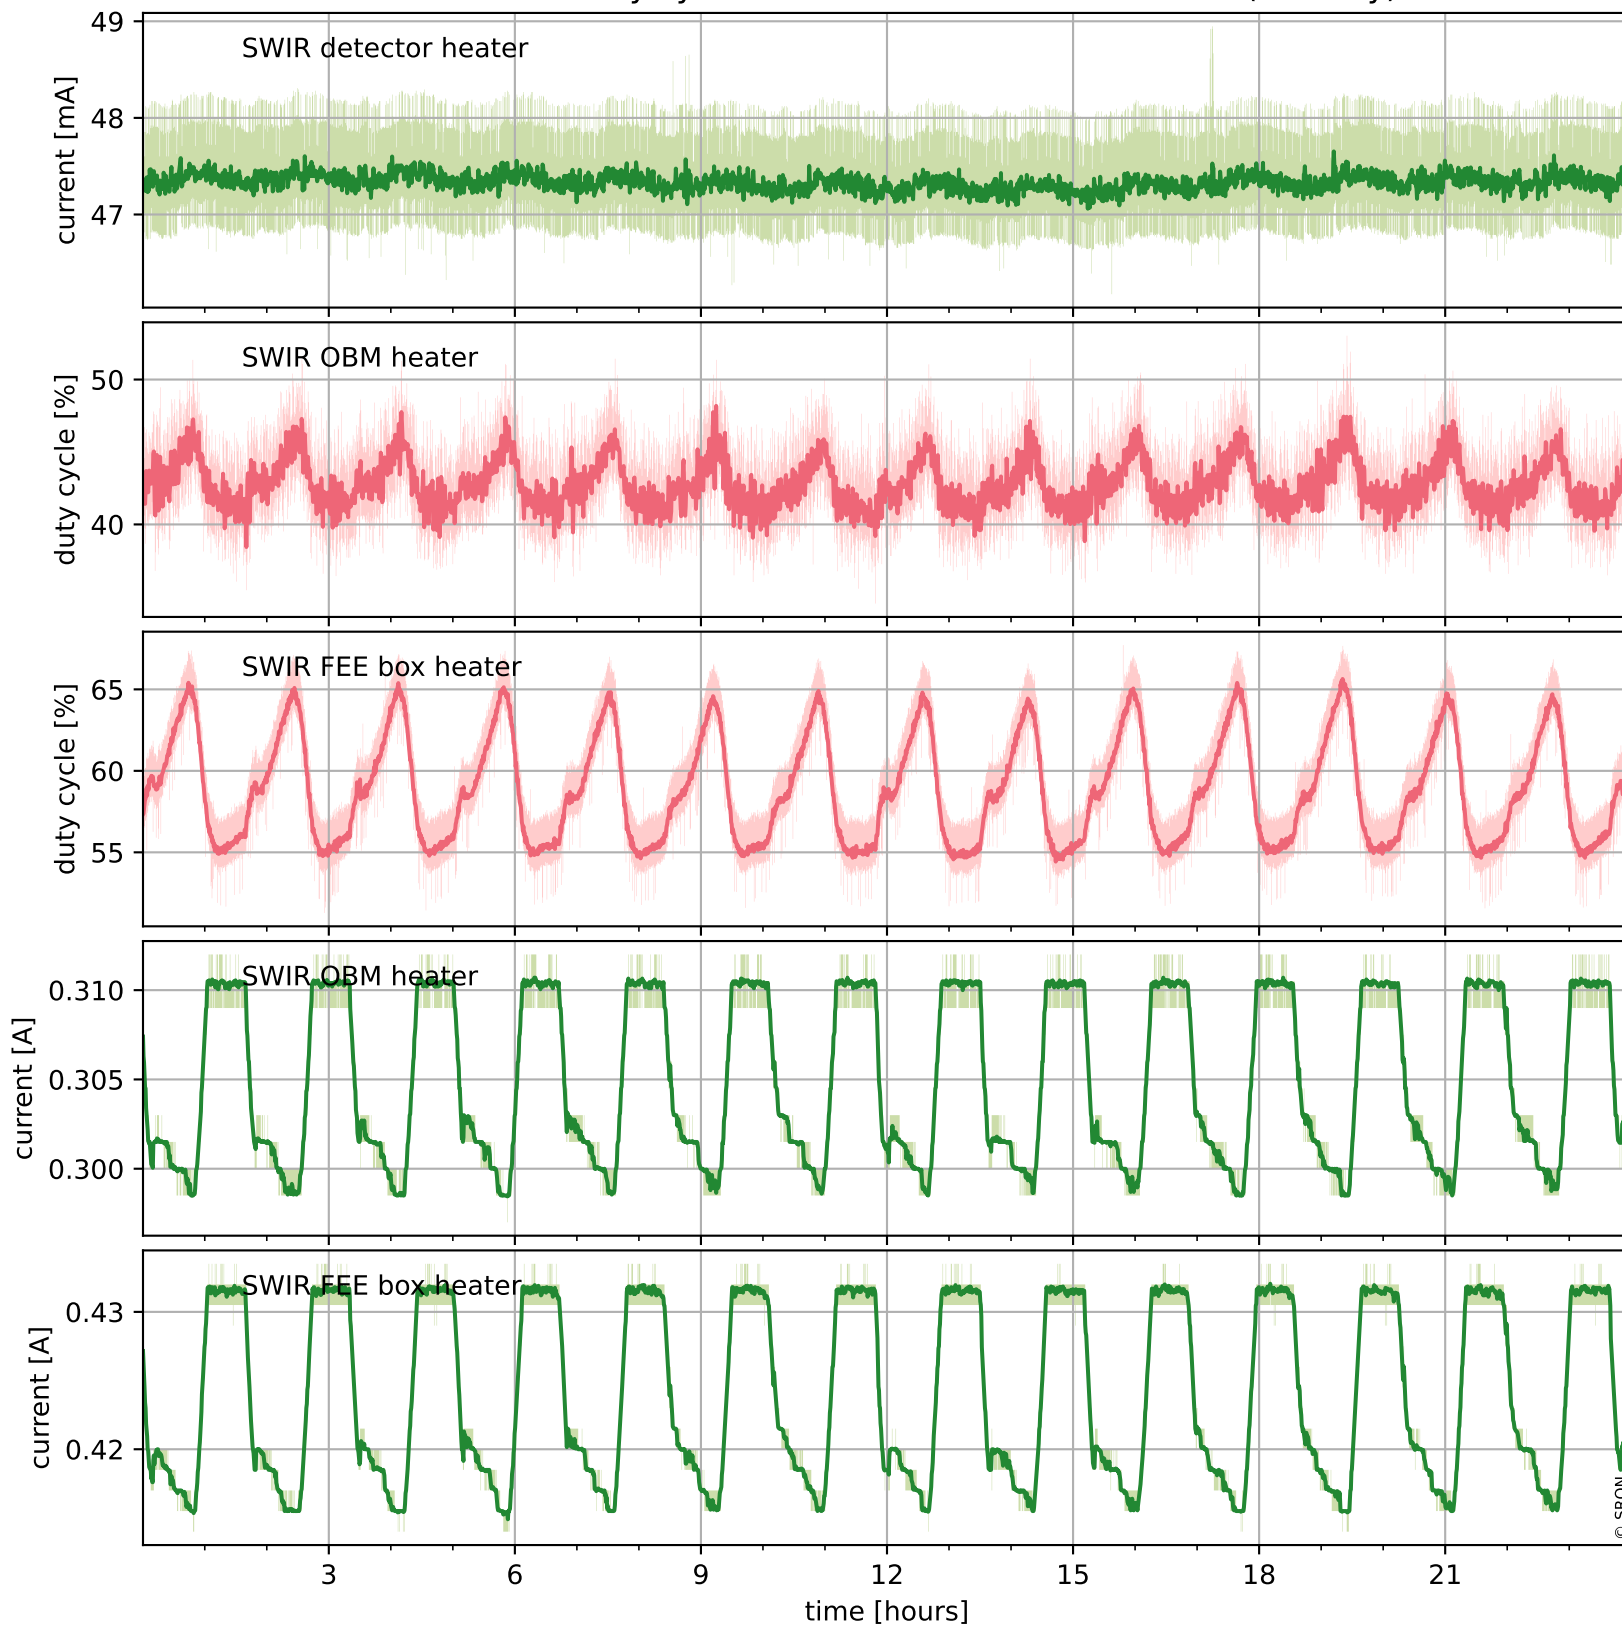

Tropomi SWIR housekeeping data

orbits : [25660, 25673]
coverage : 2022-09-26 / 2022-09-27
created : 2023-08-21T09:32:10

Temperature of sensors relevant for SWIR (one day)

Tropomi SWIR housekeeping data

orbits : [25189, 25673]
coverage : 2022-08-23 / 2022-09-27
created : 2023-08-21T09:32:11

Temperature of sensors relevant for SWIR (last month)

Tropomi SWIR housekeeping data

orbits : [25660, 25673]
coverage : 2022-09-26 / 2022-09-27
created : 2023-08-21T09:32:11

Current and duty cycle of 3 heaters relevant for SWIR (one day)

Tropomi SWIR housekeeping data

orbits : [25189, 25673]
coverage : 2022-08-23 / 2022-09-27
created : 2023-08-21T09:32:11

Current and duty cycle of 3 heaters relevant for SWIR (last month)

Tropomi SWIR housekeeping data