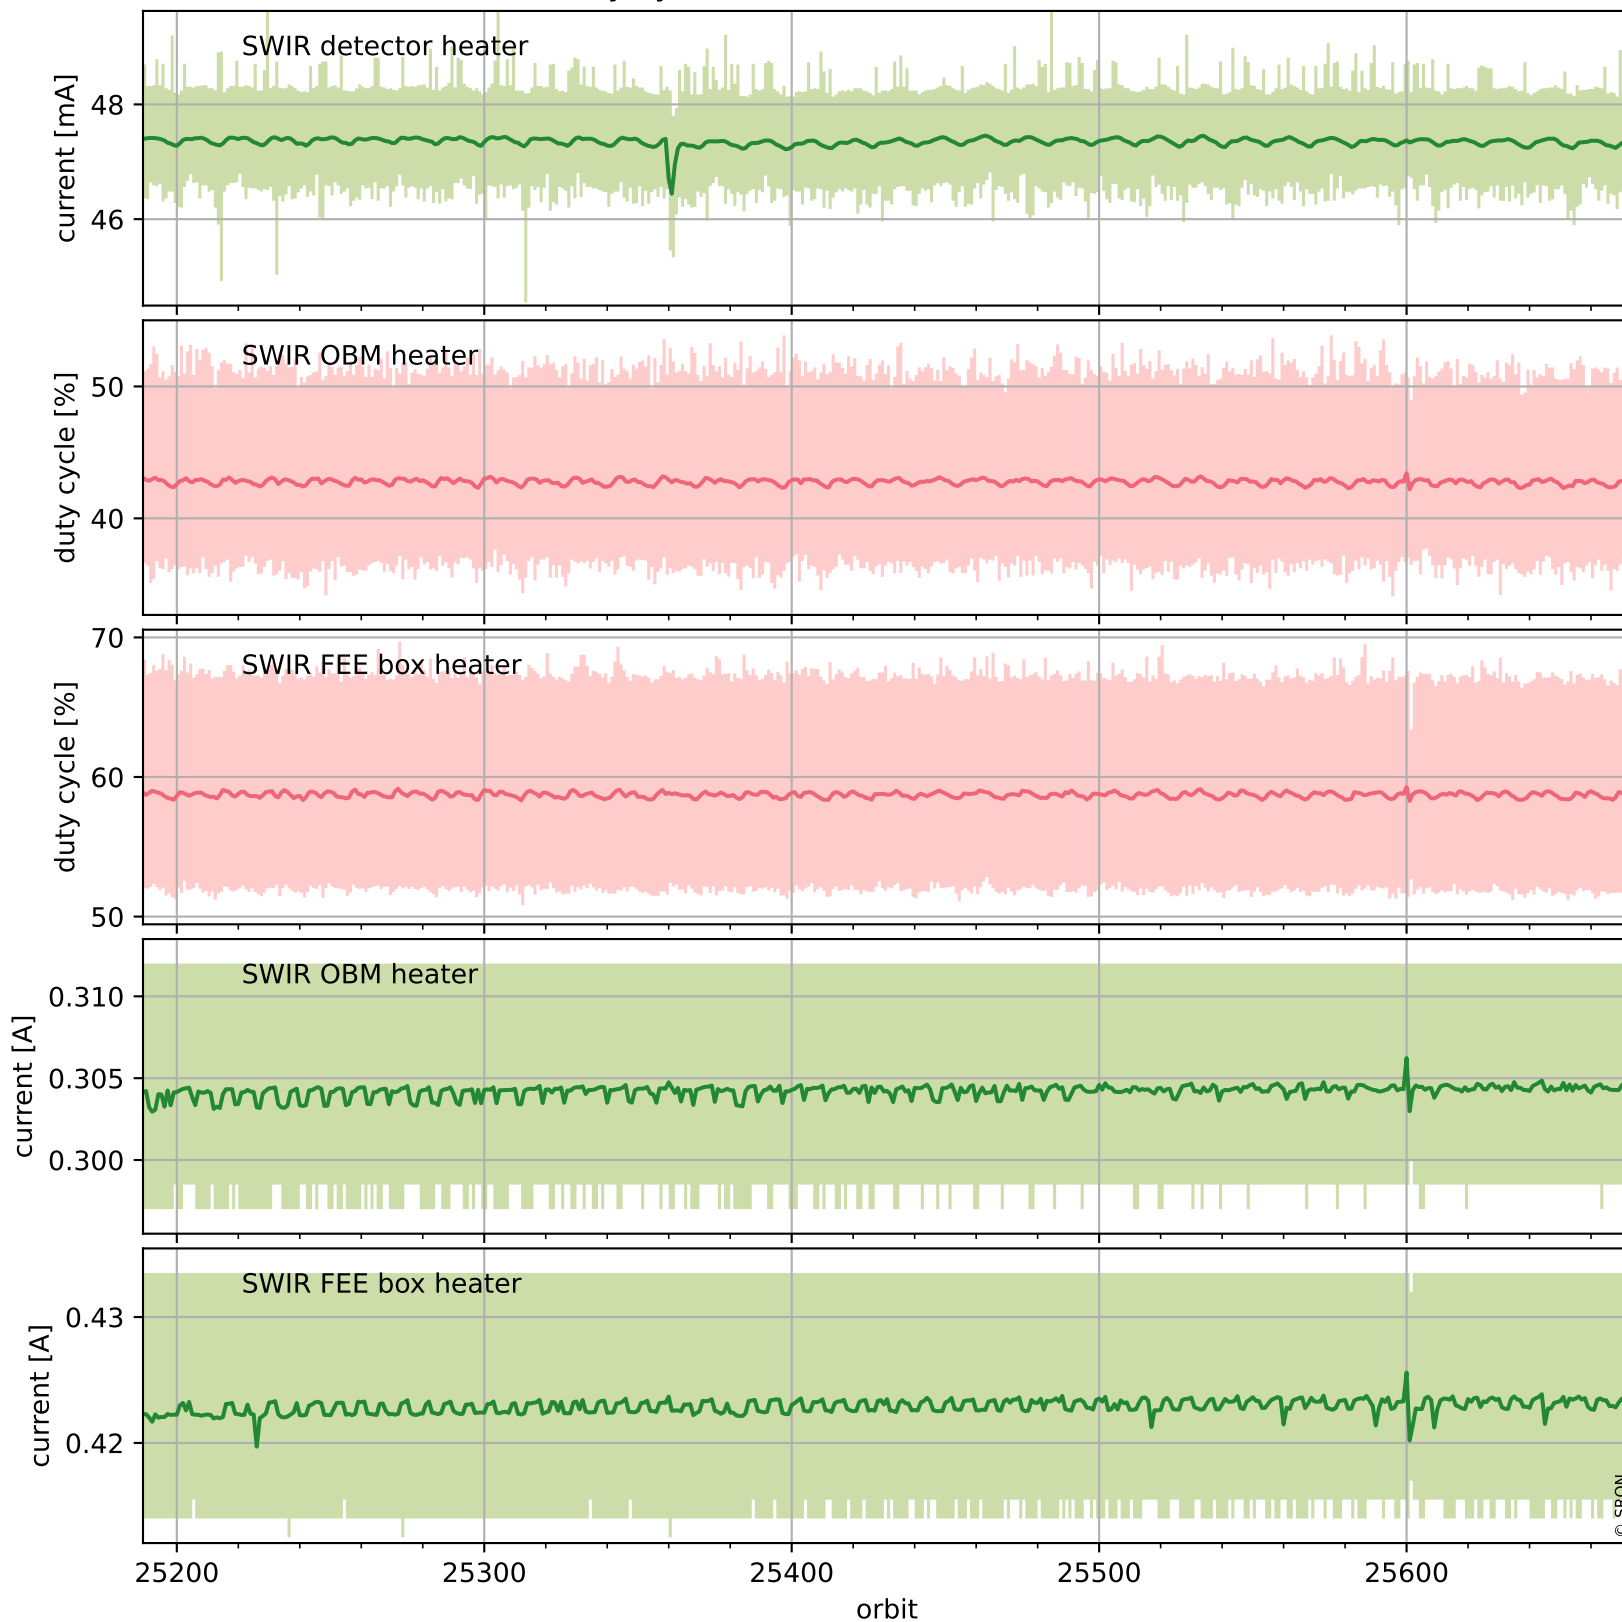

Tropomi SWIR housekeeping data

orbits : [25660, 25673]
coverage : 2022-09-26 / 2022-09-27
created : 2023-08-21T09:32:10

Temperature of sensors relevant for SWIR (one day)

Tropomi SWIR housekeeping data

orbits : [25189, 25673]
coverage : 2022-08-23 / 2022-09-27
created : 2023-08-21T09:32:11

Temperature of sensors relevant for SWIR (last month)

Tropomi SWIR housekeeping data

orbits : [25660, 25673]
coverage : 2022-09-26 / 2022-09-27
created : 2023-08-21T09:32:11

Current and duty cycle of 3 heaters relevant for SWIR (one day)

Tropomi SWIR housekeeping data

orbits : [25189, 25673]
coverage : 2022-08-23 / 2022-09-27
created : 2023-08-21T09:32:11

Current and duty cycle of 3 heaters relevant for SWIR (last month)

Tropomi SWIR housekeeping data

orbits : [25660, 25673]
coverage : 2022-09-26 / 2022-09-27
created : 2023-08-21T09:32:12

Temperature of sensors at the SWIR front-end electronics (one day)

Tropomi SWIR housekeeping data

orbits : [25189, 25673]
coverage : 2022-08-23 / 2022-09-27
created : 2023-08-21T09:32:12