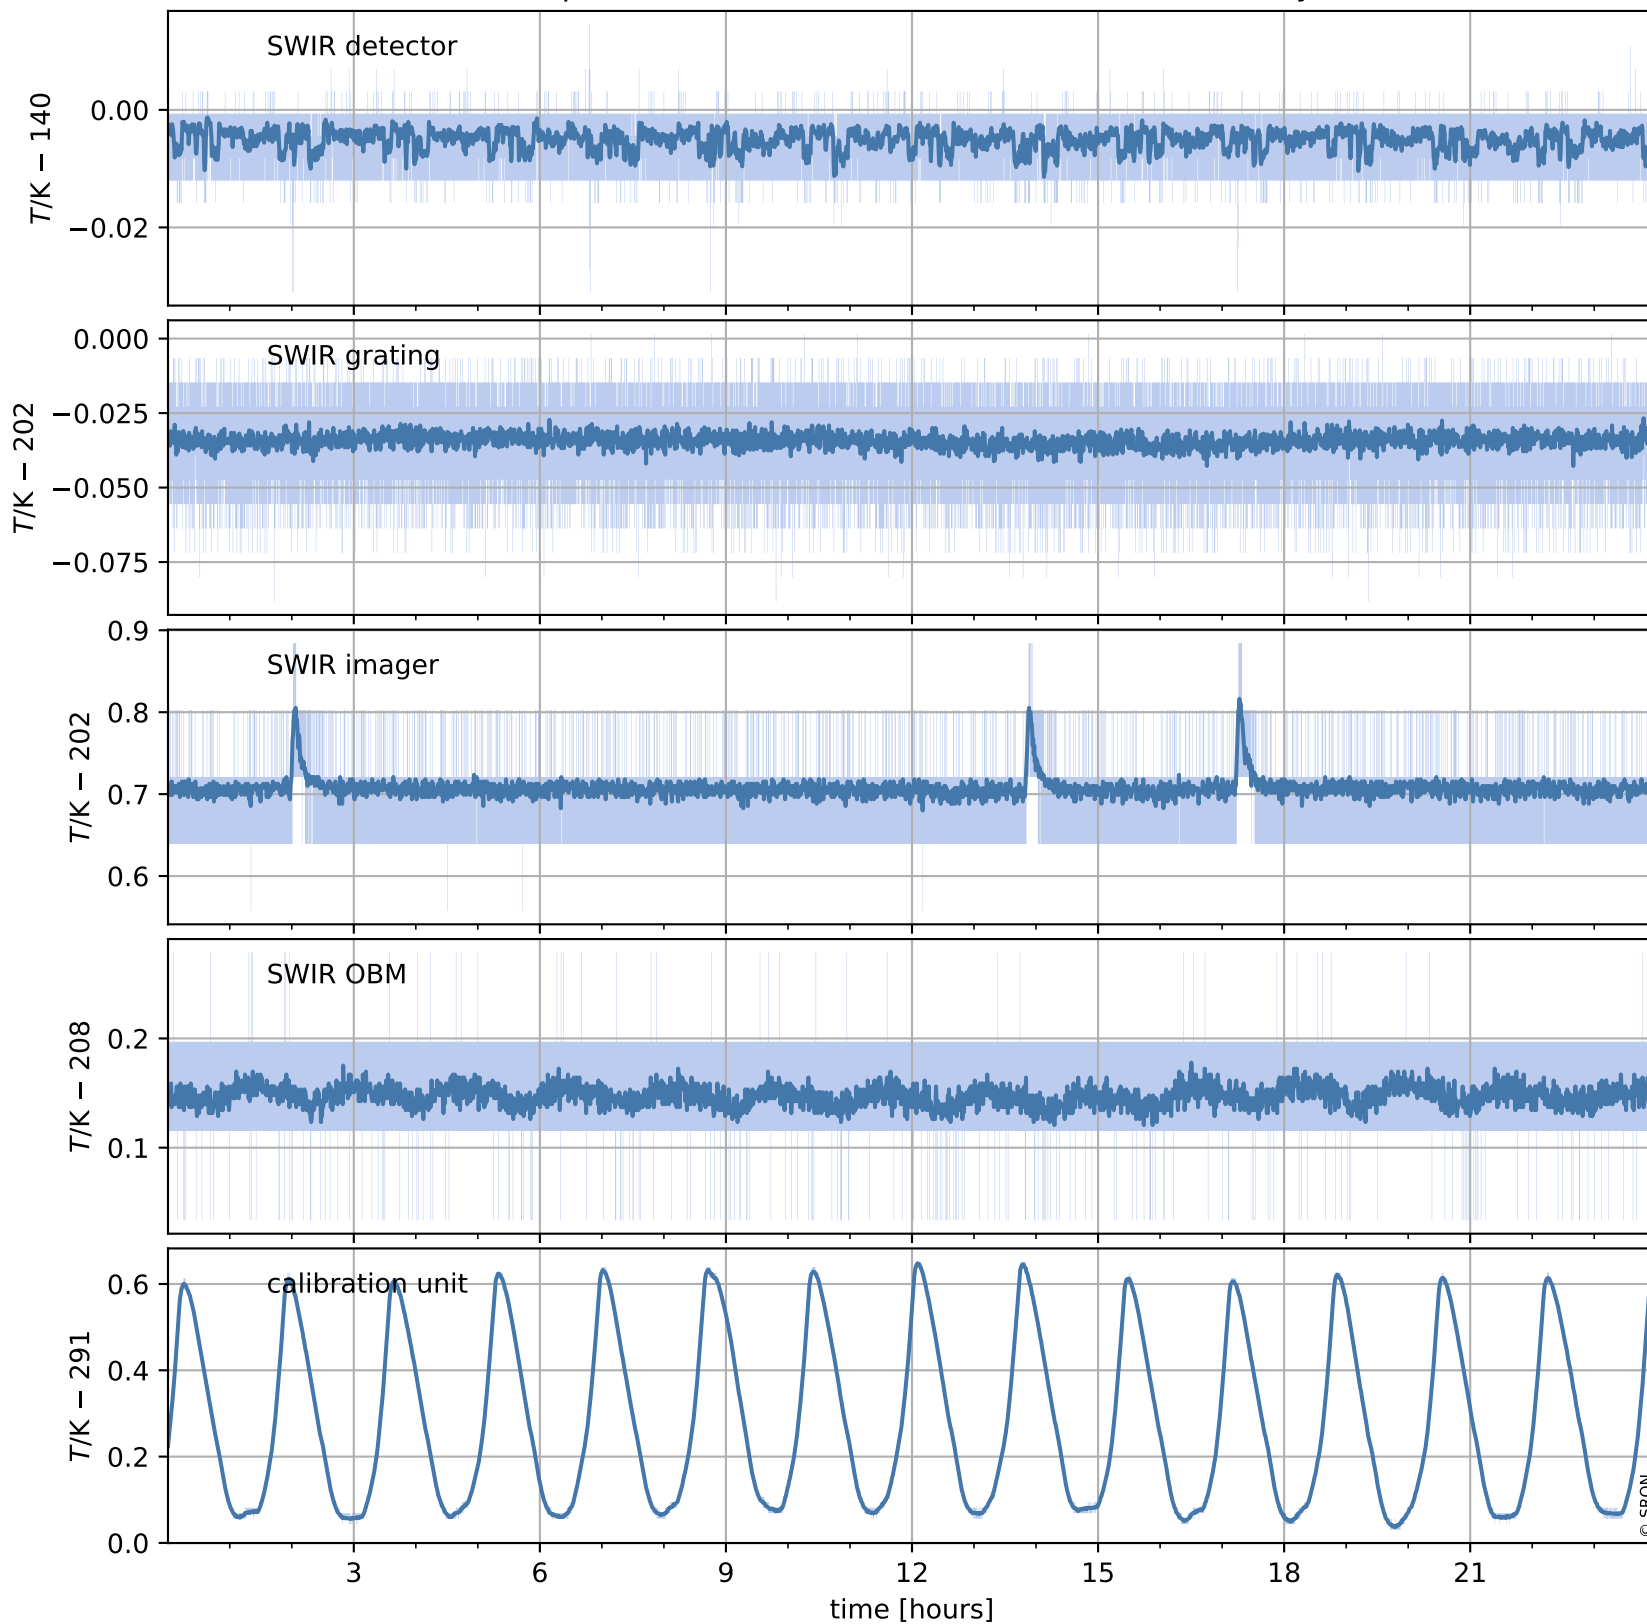

Tropomi SWIR housekeeping data

orbits : [25660, 25673]
coverage : 2022-09-26 / 2022-09-27
created : 2023-08-21T09:32:10

Temperature of sensors relevant for SWIR (one day)

Tropomi SWIR housekeeping data

orbits : [25189, 25673]
coverage : 2022-08-23 / 2022-09-27
created : 2023-08-21T09:32:11

Temperature of sensors relevant for SWIR (last month)

Tropomi SWIR housekeeping data

orbits : [25660, 25673]
coverage : 2022-09-26 / 2022-09-27
created : 2023-08-21T09:32:11

Current and duty cycle of 3 heaters relevant for SWIR (one day)

Tropomi SWIR housekeeping data

orbits : [25189, 25673]
coverage : 2022-08-23 / 2022-09-27
created : 2023-08-21T09:32:11

Current and duty cycle of 3 heaters relevant for SWIR (last month)

Tropomi SWIR housekeeping data