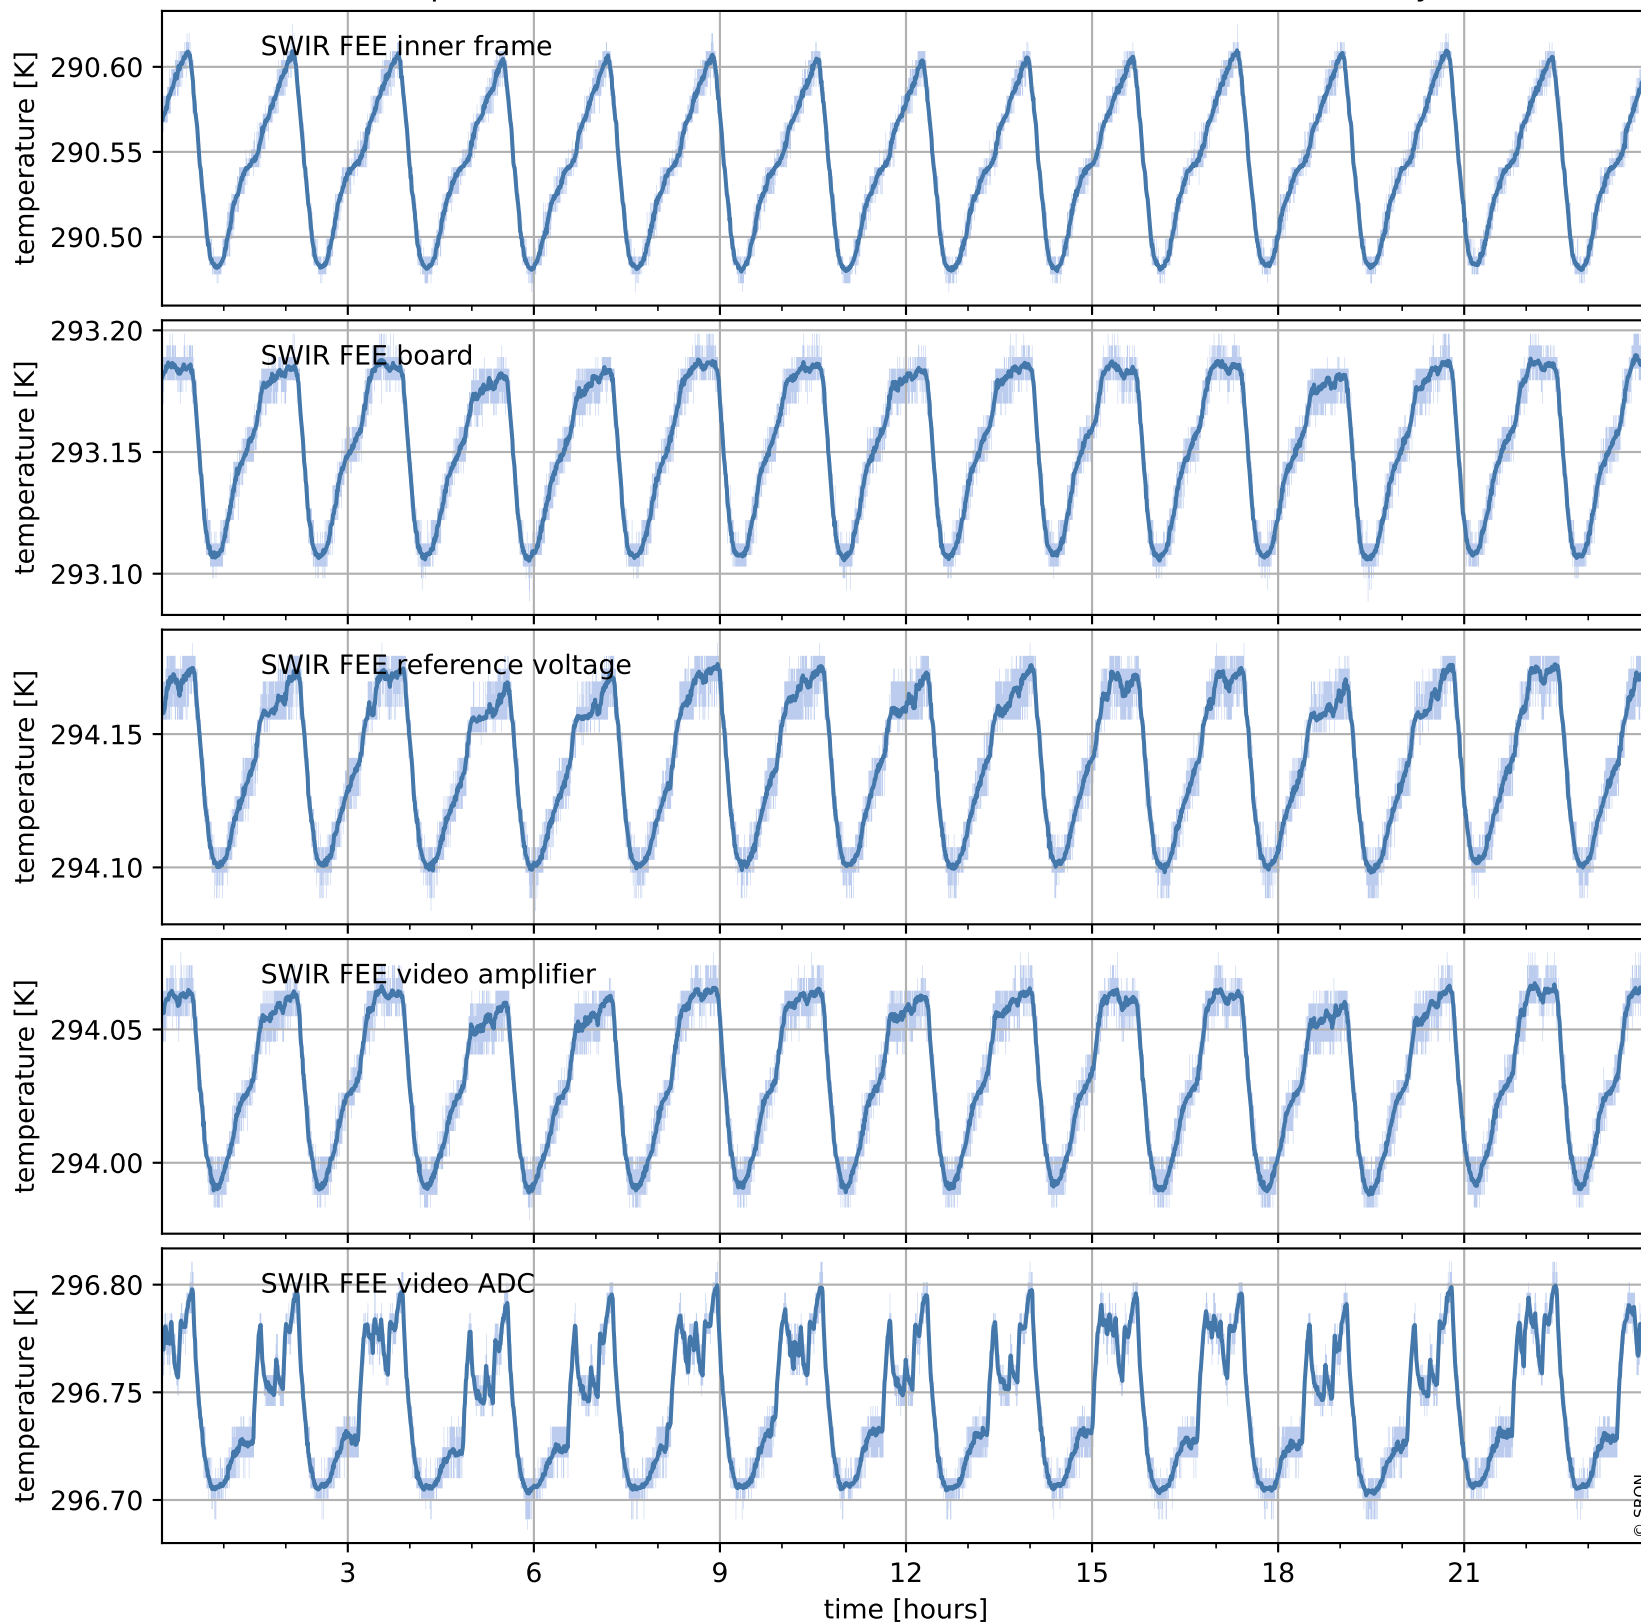

Tropomi SWIR housekeeping data

orbits : [25674, 25688]
coverage : 2022-09-27 / 2022-09-28
created : 2023-08-21T09:32:14

Temperature of sensors at the SWIR front-end electronics (one day)