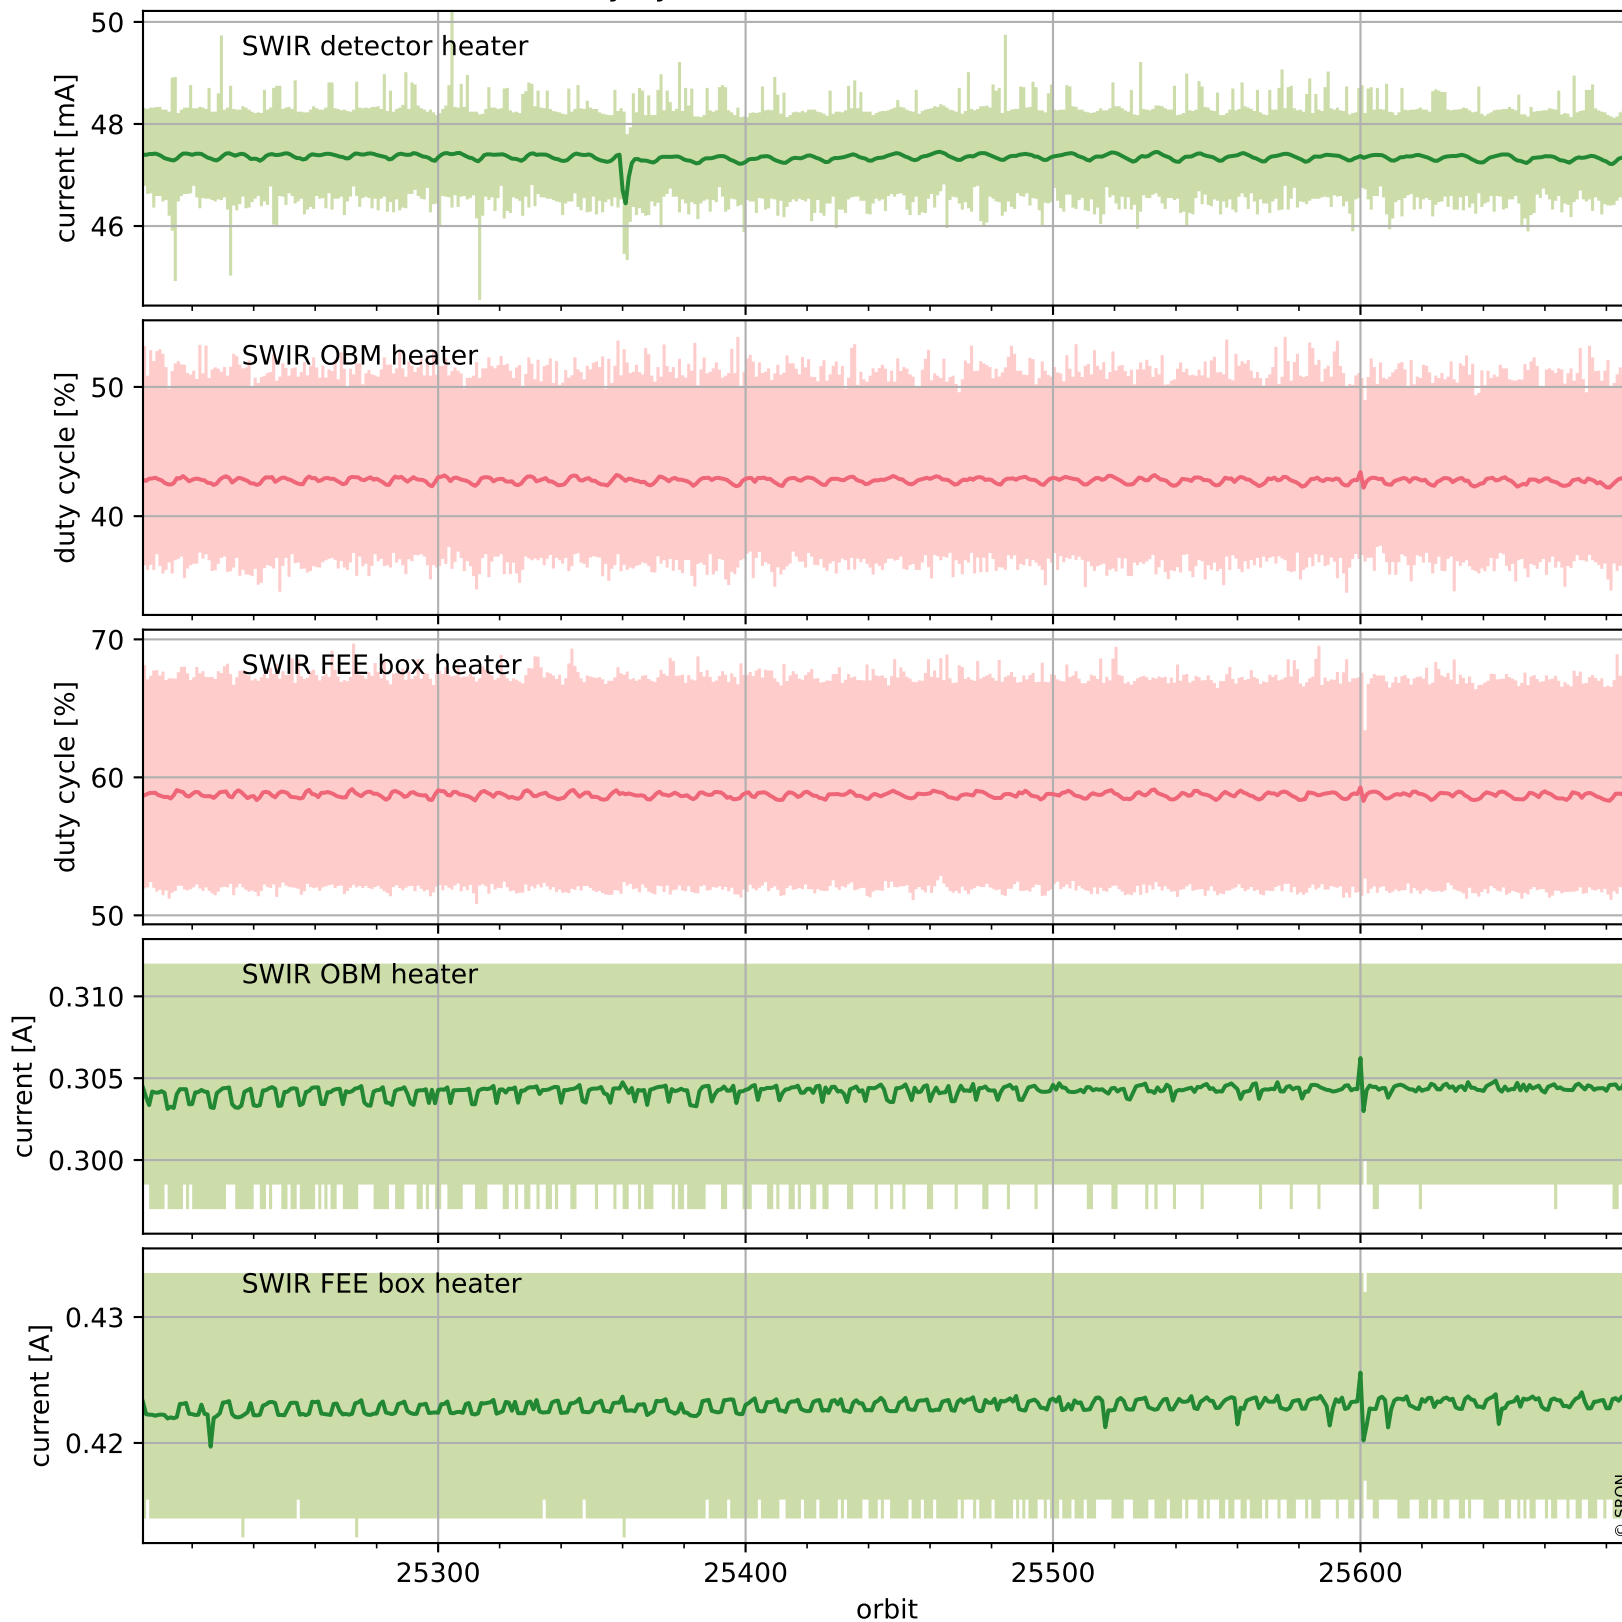

Tropomi SWIR housekeeping data

orbits : [25204, 25688]
coverage : 2022-08-24 / 2022-09-28
created : 2023-08-21T09:32:14

Current and duty cycle of 3 heaters relevant for SWIR (last month)