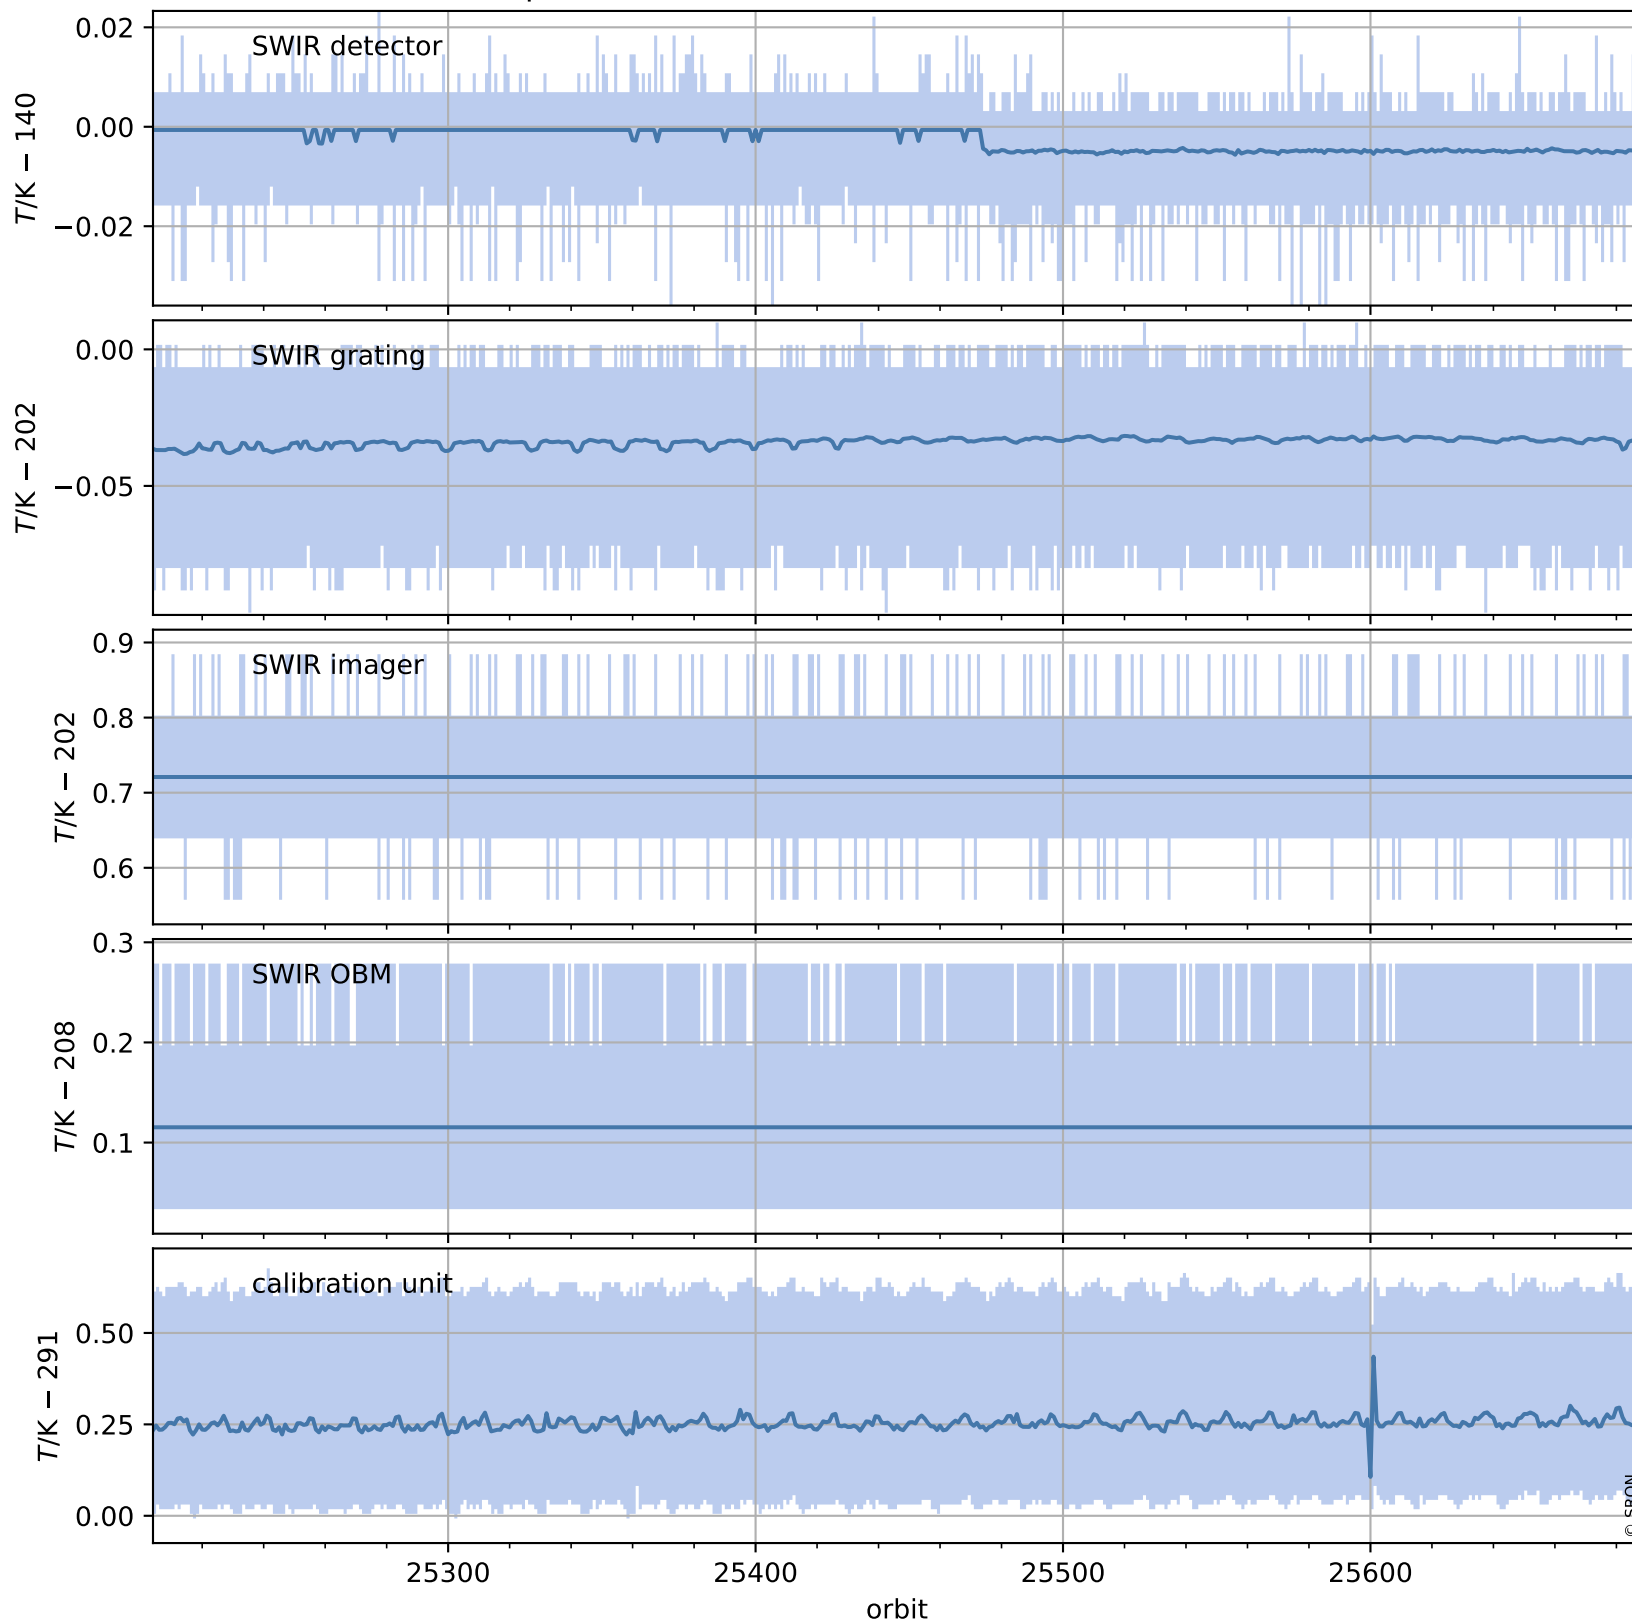

# Tropomi SWIR housekeeping data

orbits : [25674, 25688]  
coverage : 2022-09-27 / 2022-09-28  
created : 2023-08-21T09:32:13

## Temperature of sensors relevant for SWIR (one day)

# Tropomi SWIR housekeeping data

orbits : [25204, 25688]  
coverage : 2022-08-24 / 2022-09-28  
created : 2023-08-21T09:32:13

## Temperature of sensors relevant for SWIR (last month)