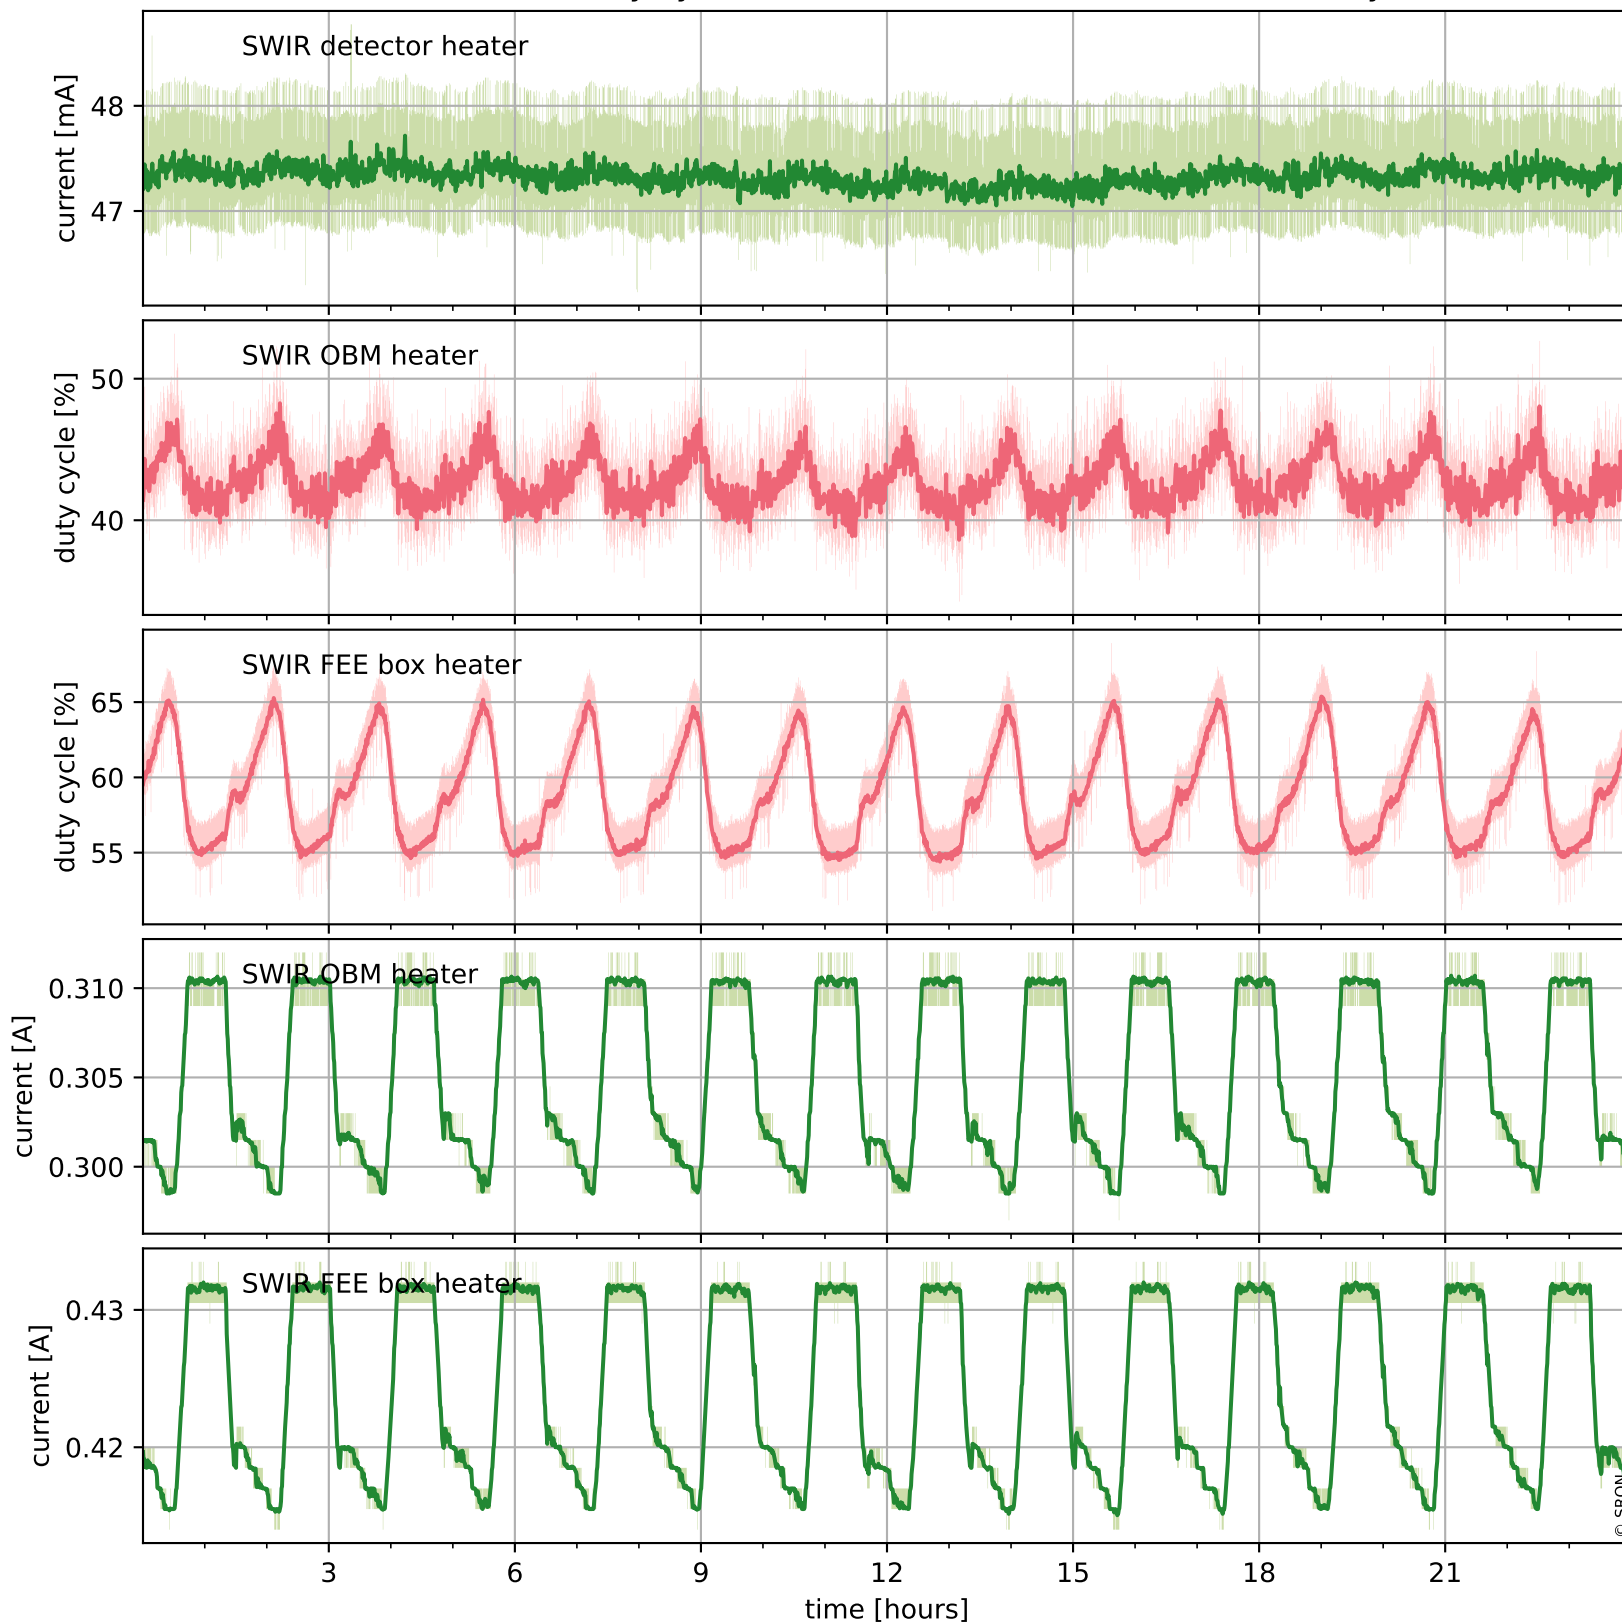

Tropomi SWIR housekeeping data

orbits : [25674, 25688]
coverage : 2022-09-27 / 2022-09-28
created : 2023-08-21T09:32:13

Current and duty cycle of 3 heaters relevant for SWIR (one day)