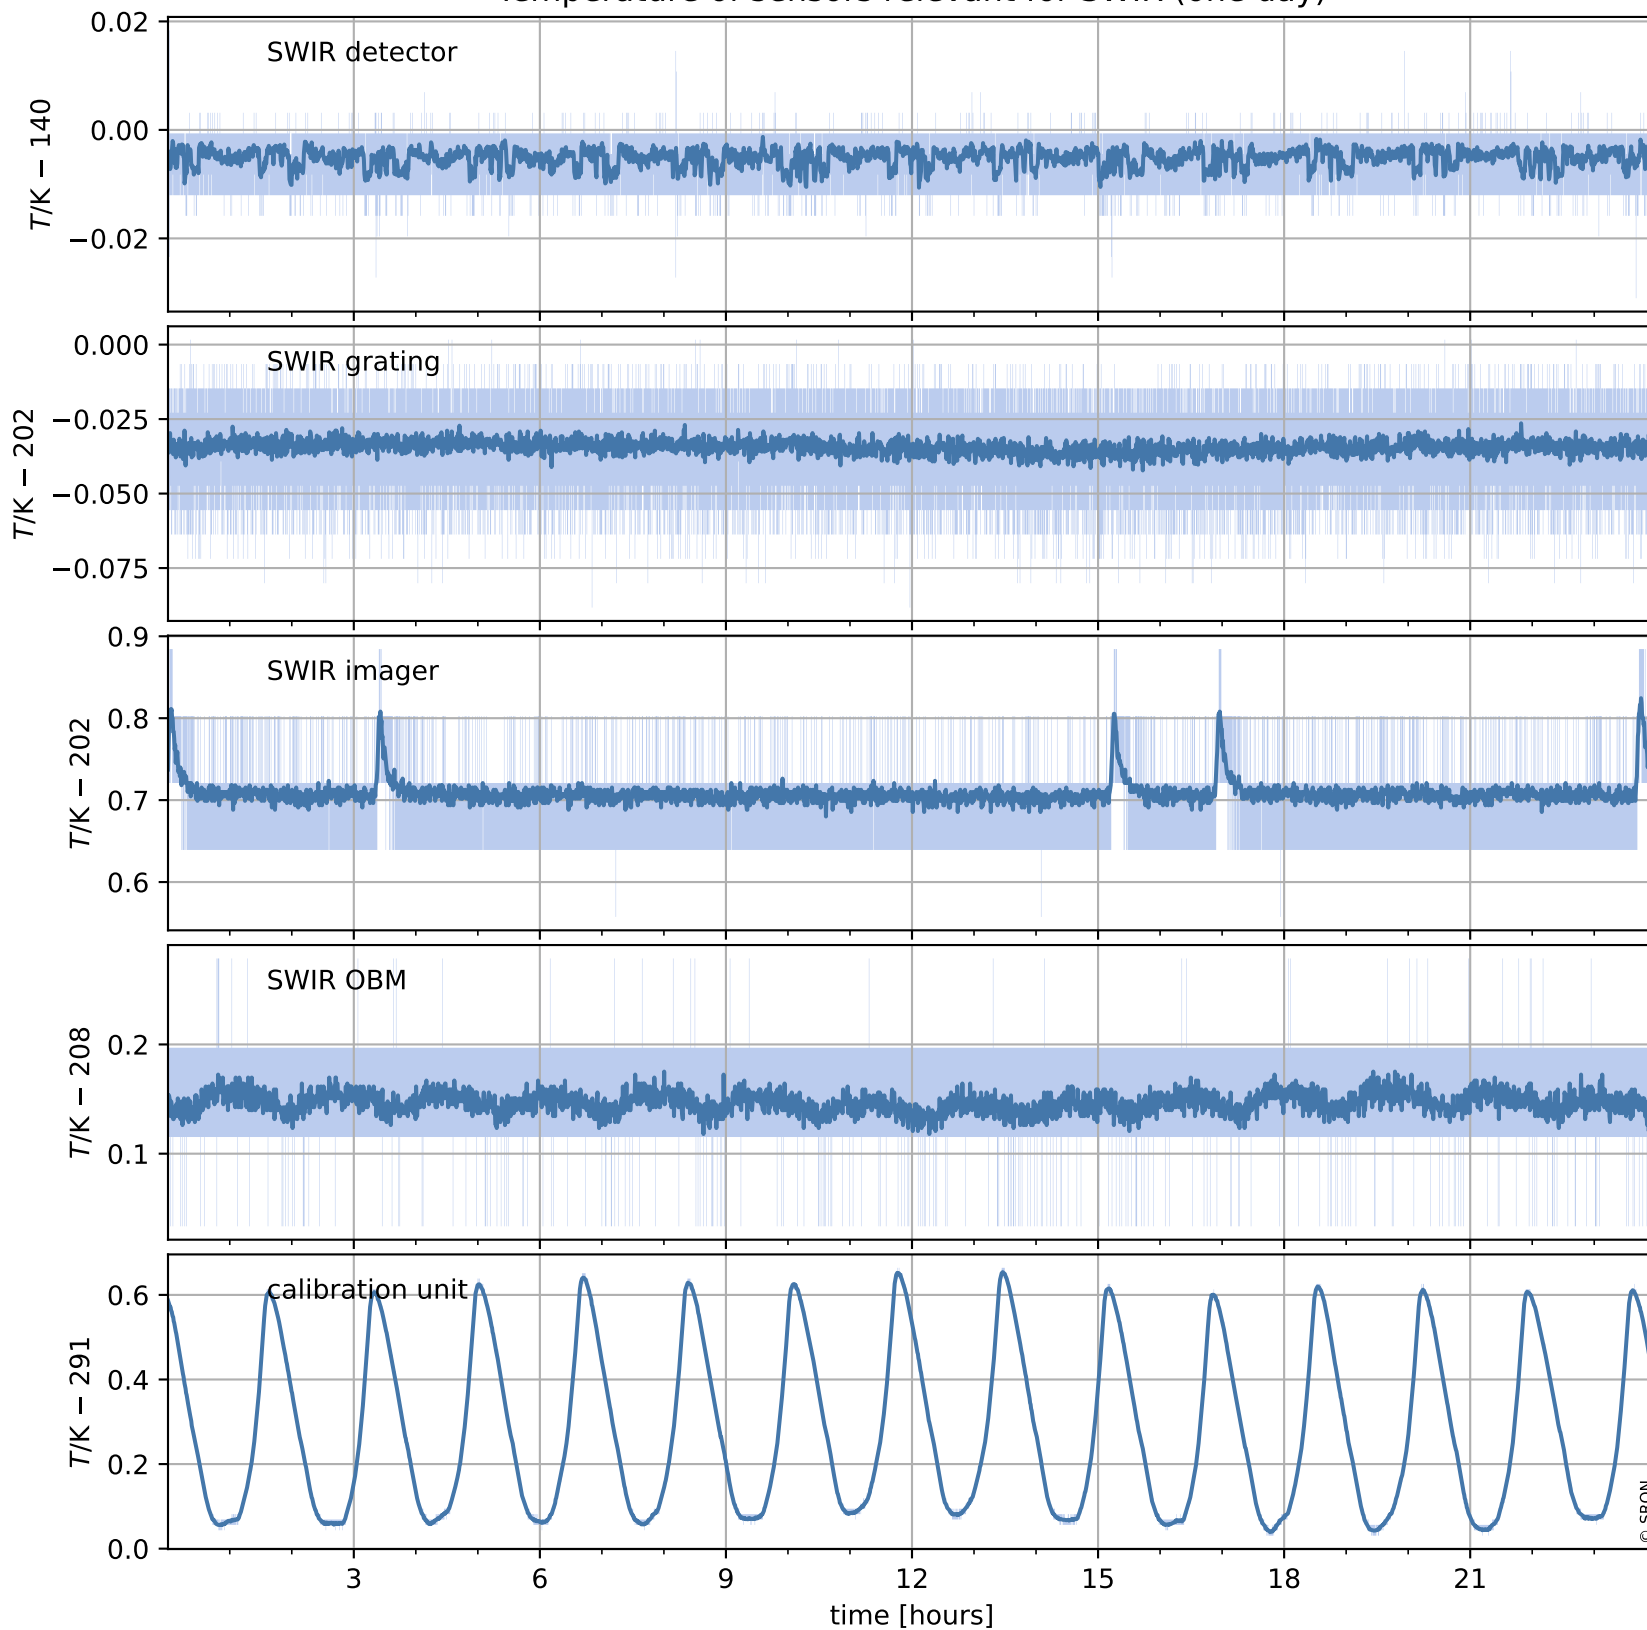

# Tropomi SWIR housekeeping data

orbits : [25674, 25688]  
coverage : 2022-09-27 / 2022-09-28  
created : 2023-08-21T09:32:13

## Temperature of sensors relevant for SWIR (one day)

## Temperature of sensors relevant for SWIR (last month)