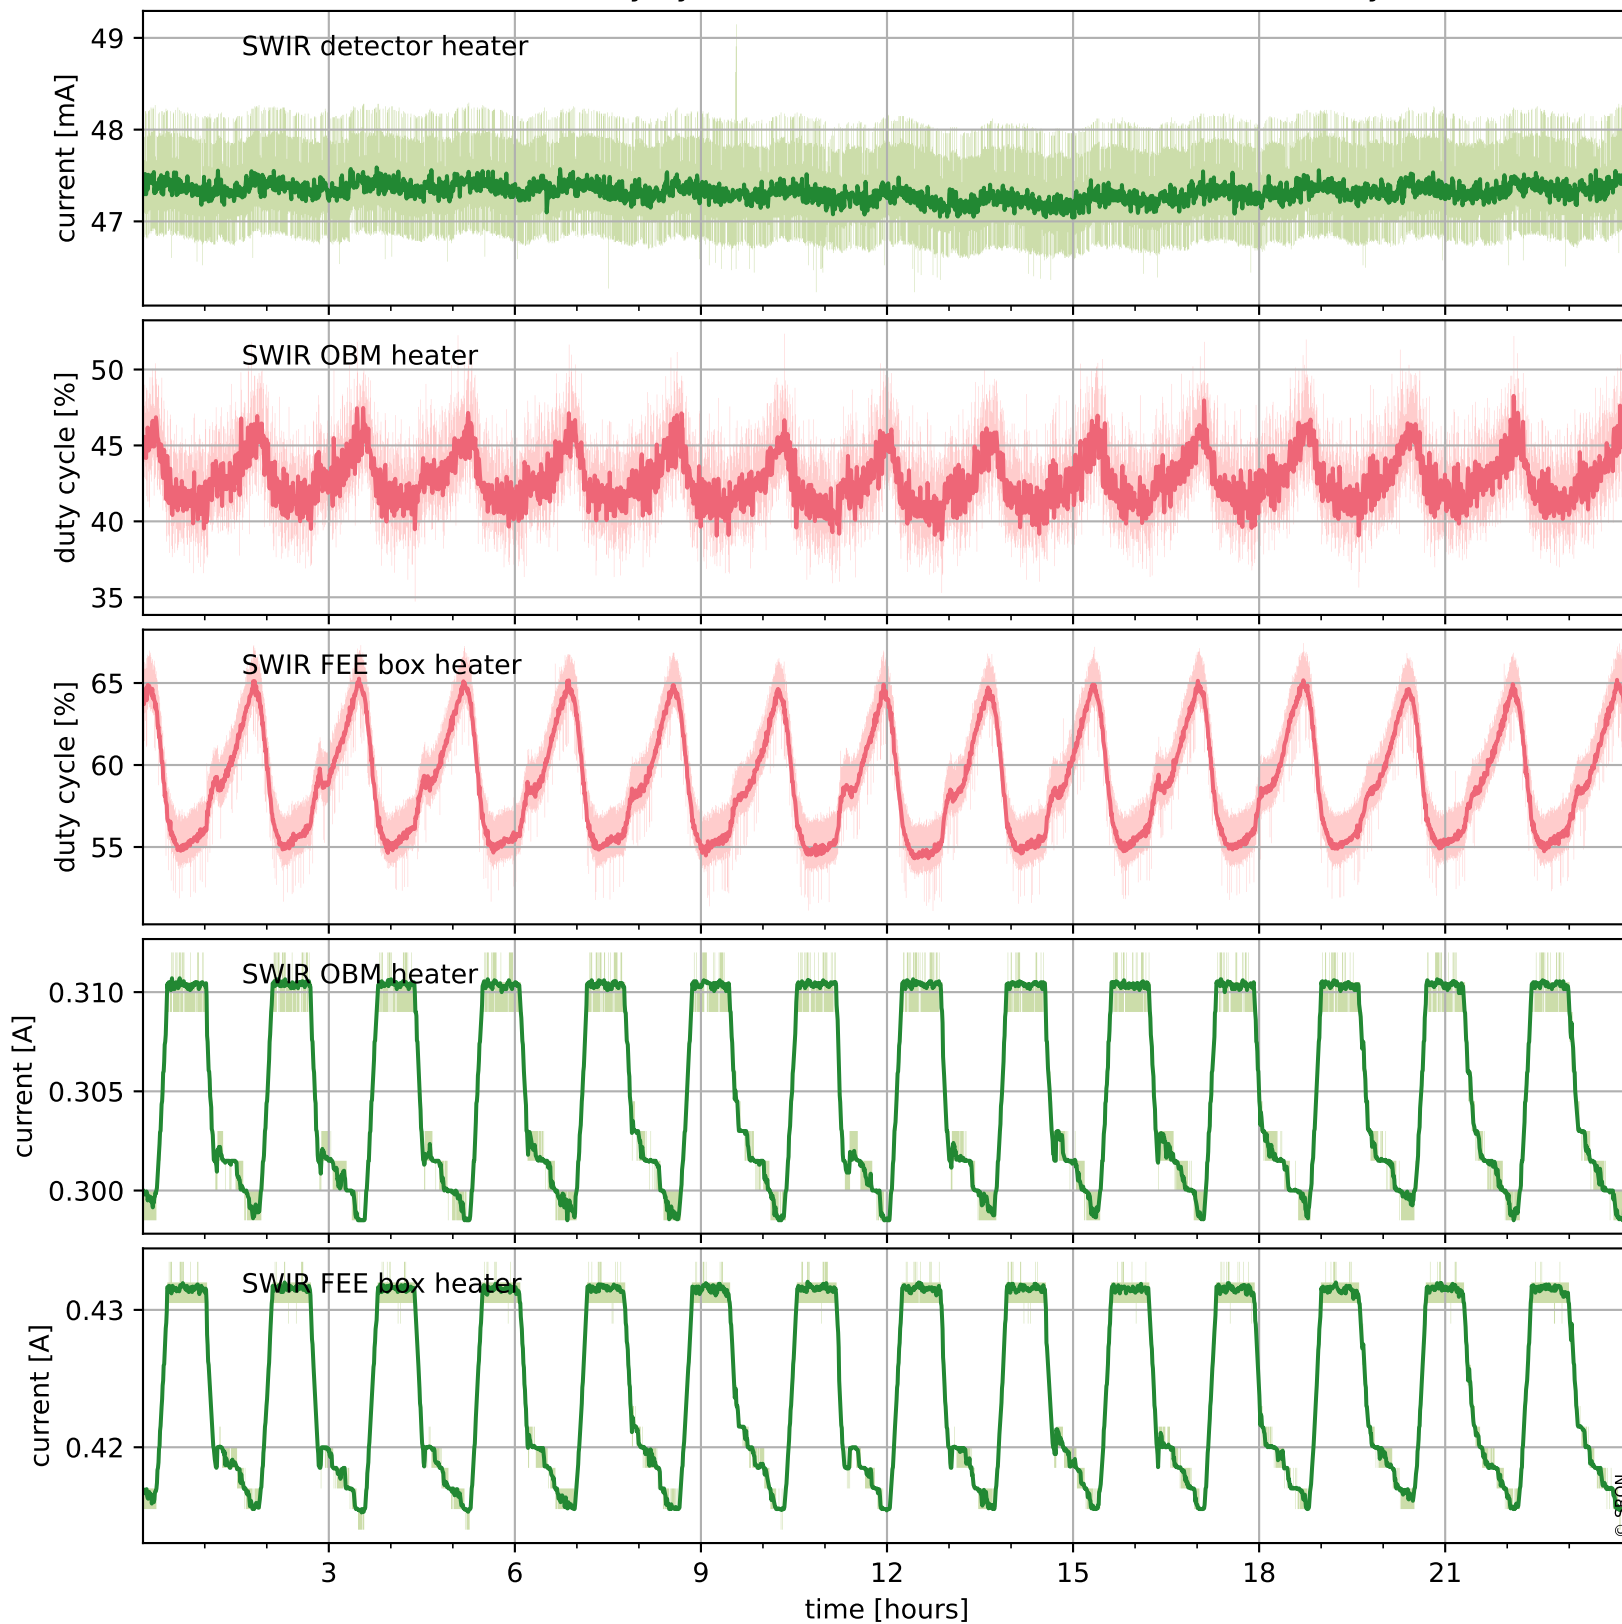

Tropomi SWIR housekeeping data

orbits : [25689, 25702]
coverage : 2022-09-28 / 2022-09-29
created : 2023-08-21T09:32:15

Temperature of sensors relevant for SWIR (one day)

Tropomi SWIR housekeeping data

orbits : [25218, 25702]
coverage : 2022-08-25 / 2022-09-29
created : 2023-08-21T09:32:15

Temperature of sensors relevant for SWIR (last month)

Tropomi SWIR housekeeping data

orbits : [25689, 25702]
coverage : 2022-09-28 / 2022-09-29
created : 2023-08-21T09:32:16

Current and duty cycle of 3 heaters relevant for SWIR (one day)