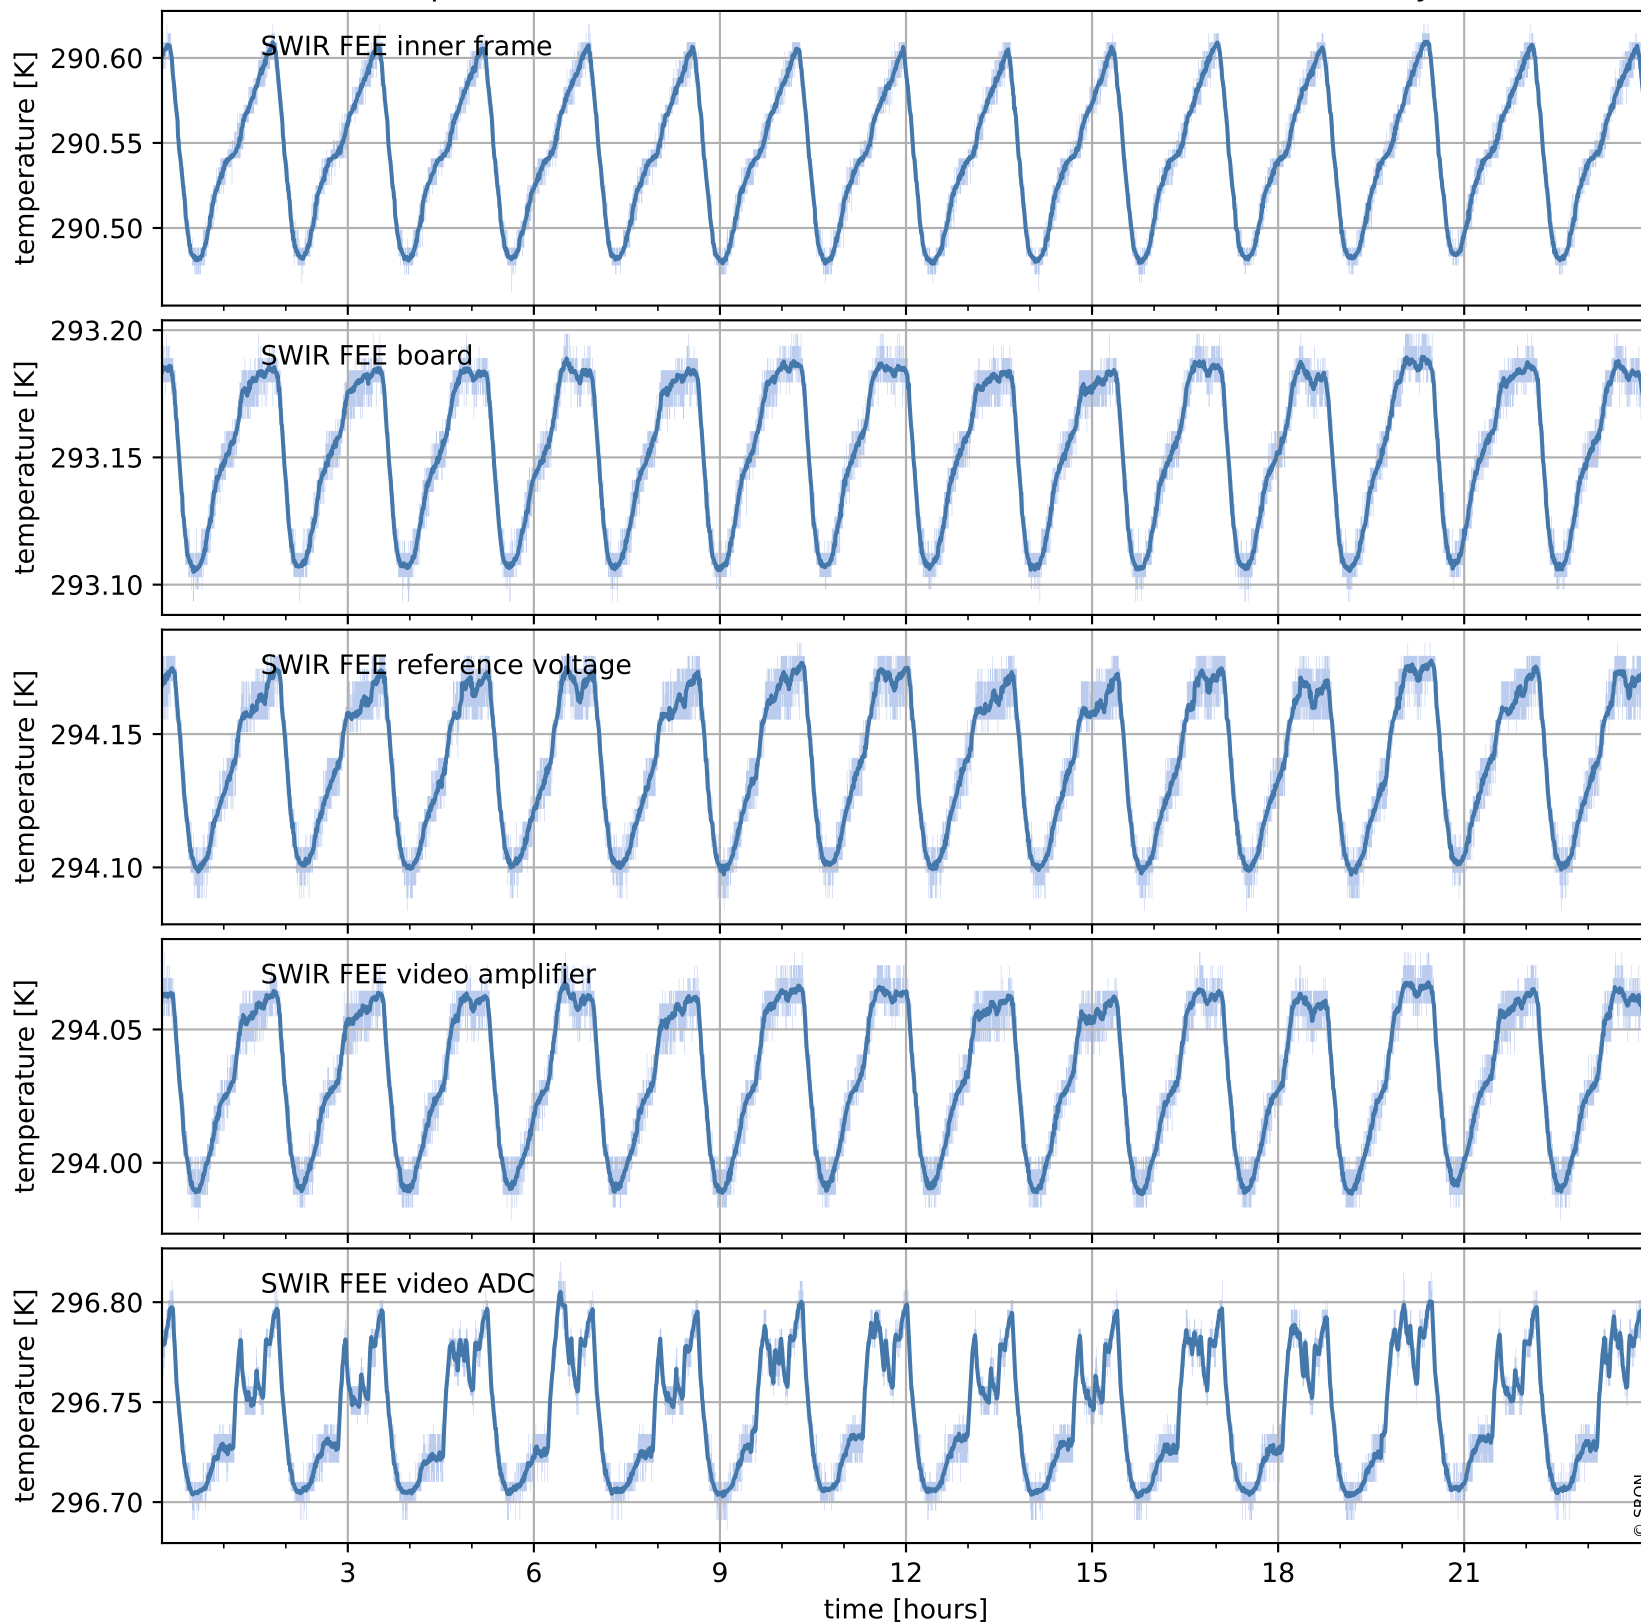

Tropomi SWIR housekeeping data

orbits : [25689, 25702]
coverage : 2022-09-28 / 2022-09-29
created : 2023-08-21T09:32:15

Temperature of sensors relevant for SWIR (one day)

Tropomi SWIR housekeeping data

orbits : [25218, 25702]
coverage : 2022-08-25 / 2022-09-29
created : 2023-08-21T09:32:15

Temperature of sensors relevant for SWIR (last month)

Tropomi SWIR housekeeping data

orbits : [25689, 25702]
coverage : 2022-09-28 / 2022-09-29
created : 2023-08-21T09:32:16

Current and duty cycle of 3 heaters relevant for SWIR (one day)

Tropomi SWIR housekeeping data

orbits : [25218, 25702]
coverage : 2022-08-25 / 2022-09-29
created : 2023-08-21T09:32:16

Current and duty cycle of 3 heaters relevant for SWIR (last month)

Tropomi SWIR housekeeping data

orbits : [25689, 25702]
coverage : 2022-09-28 / 2022-09-29
created : 2023-08-21T09:32:16

Temperature of sensors at the SWIR front-end electronics (one day)

Tropomi SWIR housekeeping data

orbits : [25218, 25702]
coverage : 2022-08-25 / 2022-09-29
created : 2023-08-21T09:32:17