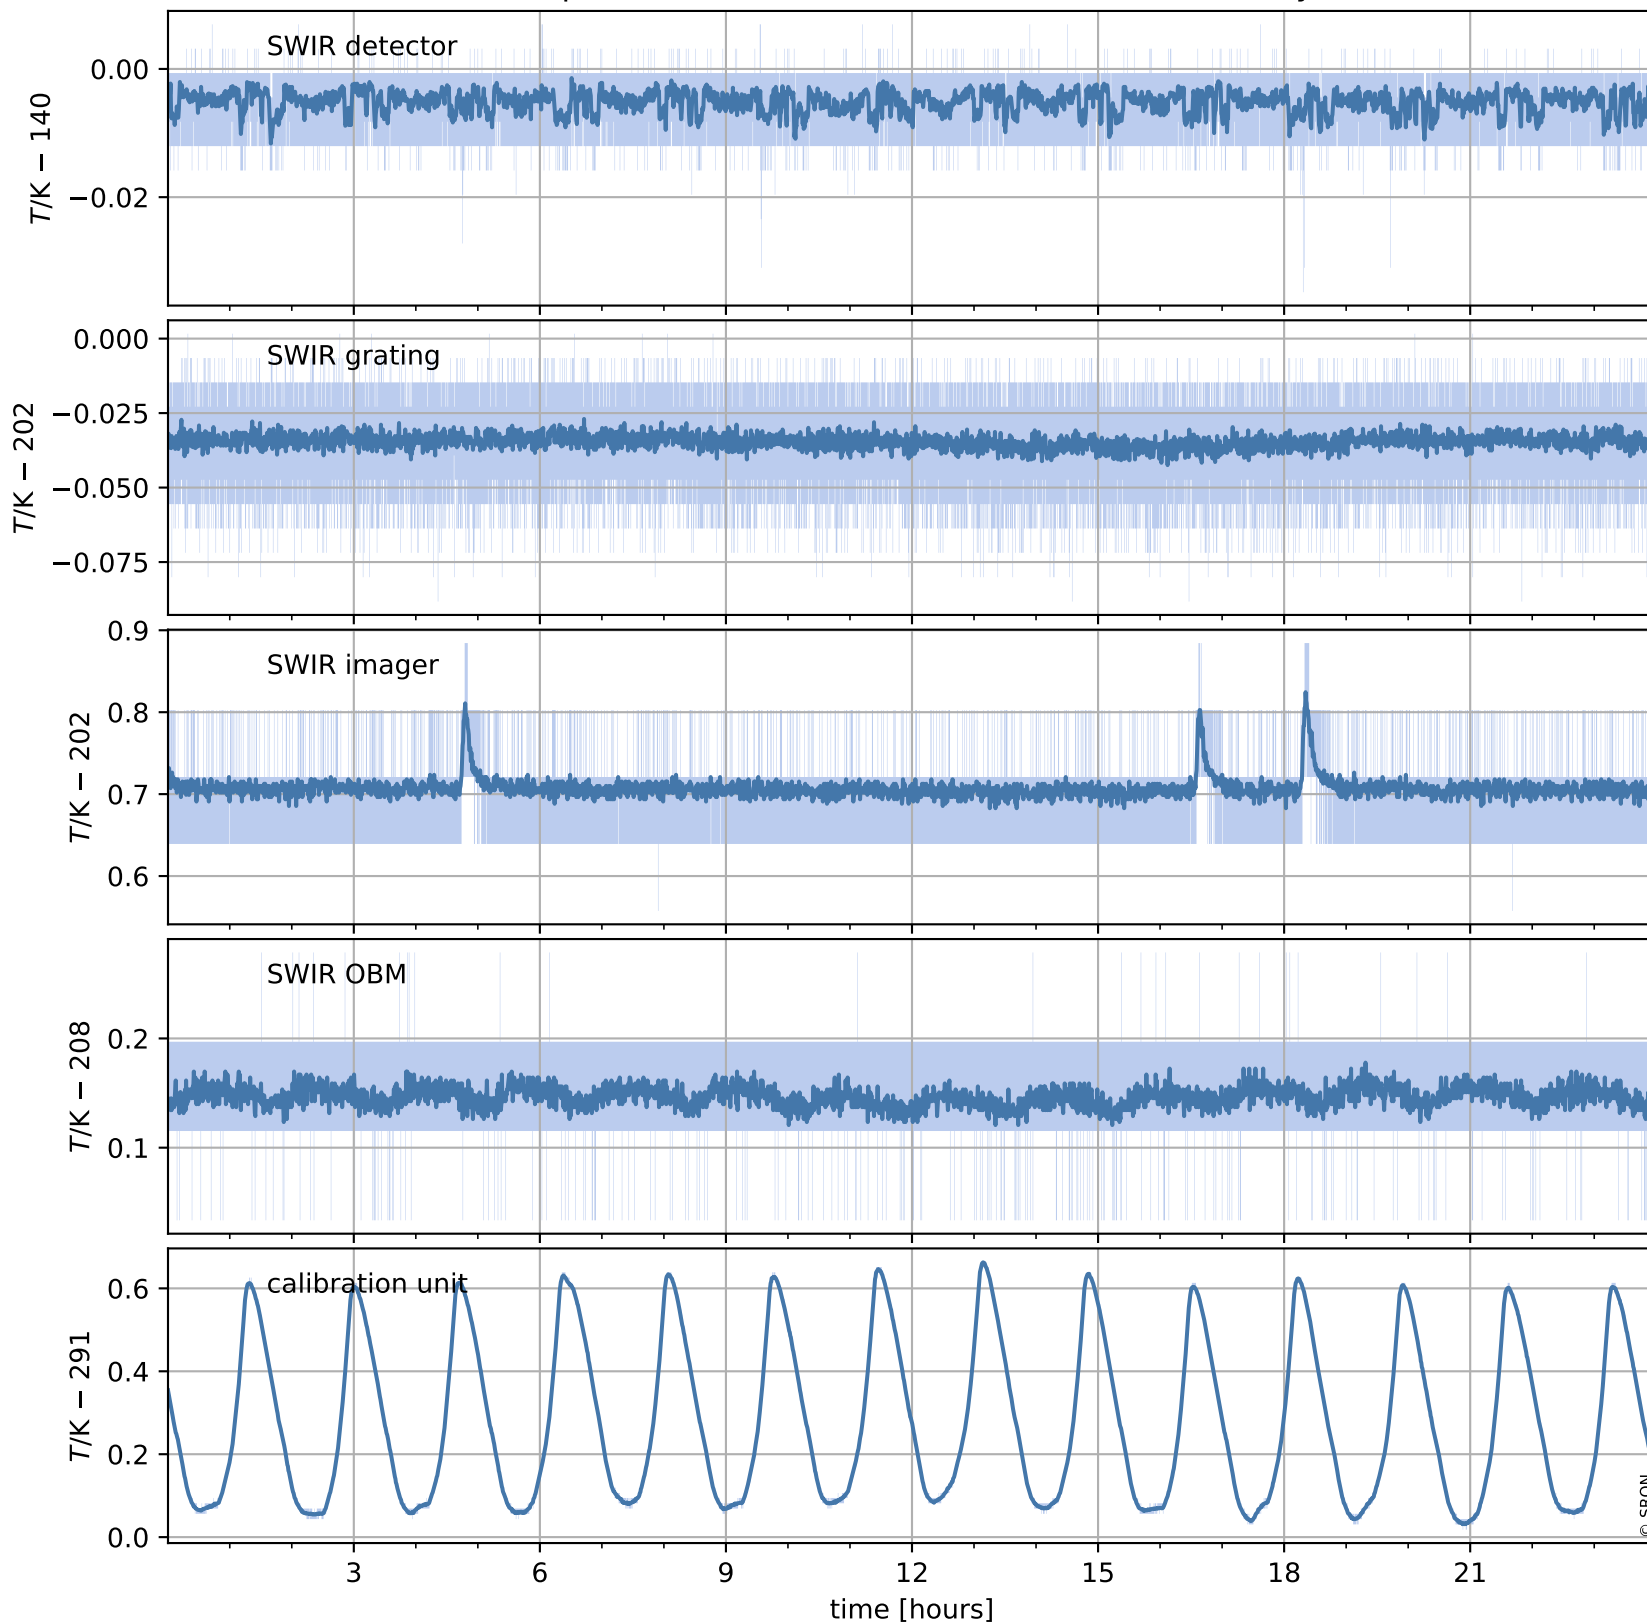

Tropomi SWIR housekeeping data

orbits : [25689, 25702]
coverage : 2022-09-28 / 2022-09-29
created : 2023-08-21T09:32:15

Temperature of sensors relevant for SWIR (one day)

Tropomi SWIR housekeeping data

orbits : [25218, 25702]
coverage : 2022-08-25 / 2022-09-29
created : 2023-08-21T09:32:15

Temperature of sensors relevant for SWIR (last month)

Tropomi SWIR housekeeping data

orbits : [25689, 25702]
coverage : 2022-09-28 / 2022-09-29
created : 2023-08-21T09:32:16

Current and duty cycle of 3 heaters relevant for SWIR (one day)

Tropomi SWIR housekeeping data

orbits : [25218, 25702]
coverage : 2022-08-25 / 2022-09-29
created : 2023-08-21T09:32:16

Current and duty cycle of 3 heaters relevant for SWIR (last month)

Tropomi SWIR housekeeping data

orbits : [25689, 25702]
coverage : 2022-09-28 / 2022-09-29
created : 2023-08-21T09:32:16

Temperature of sensors at the SWIR front-end electronics (one day)

Tropomi SWIR housekeeping data

orbits : [25218, 25702]
coverage : 2022-08-25 / 2022-09-29
created : 2023-08-21T09:32:17