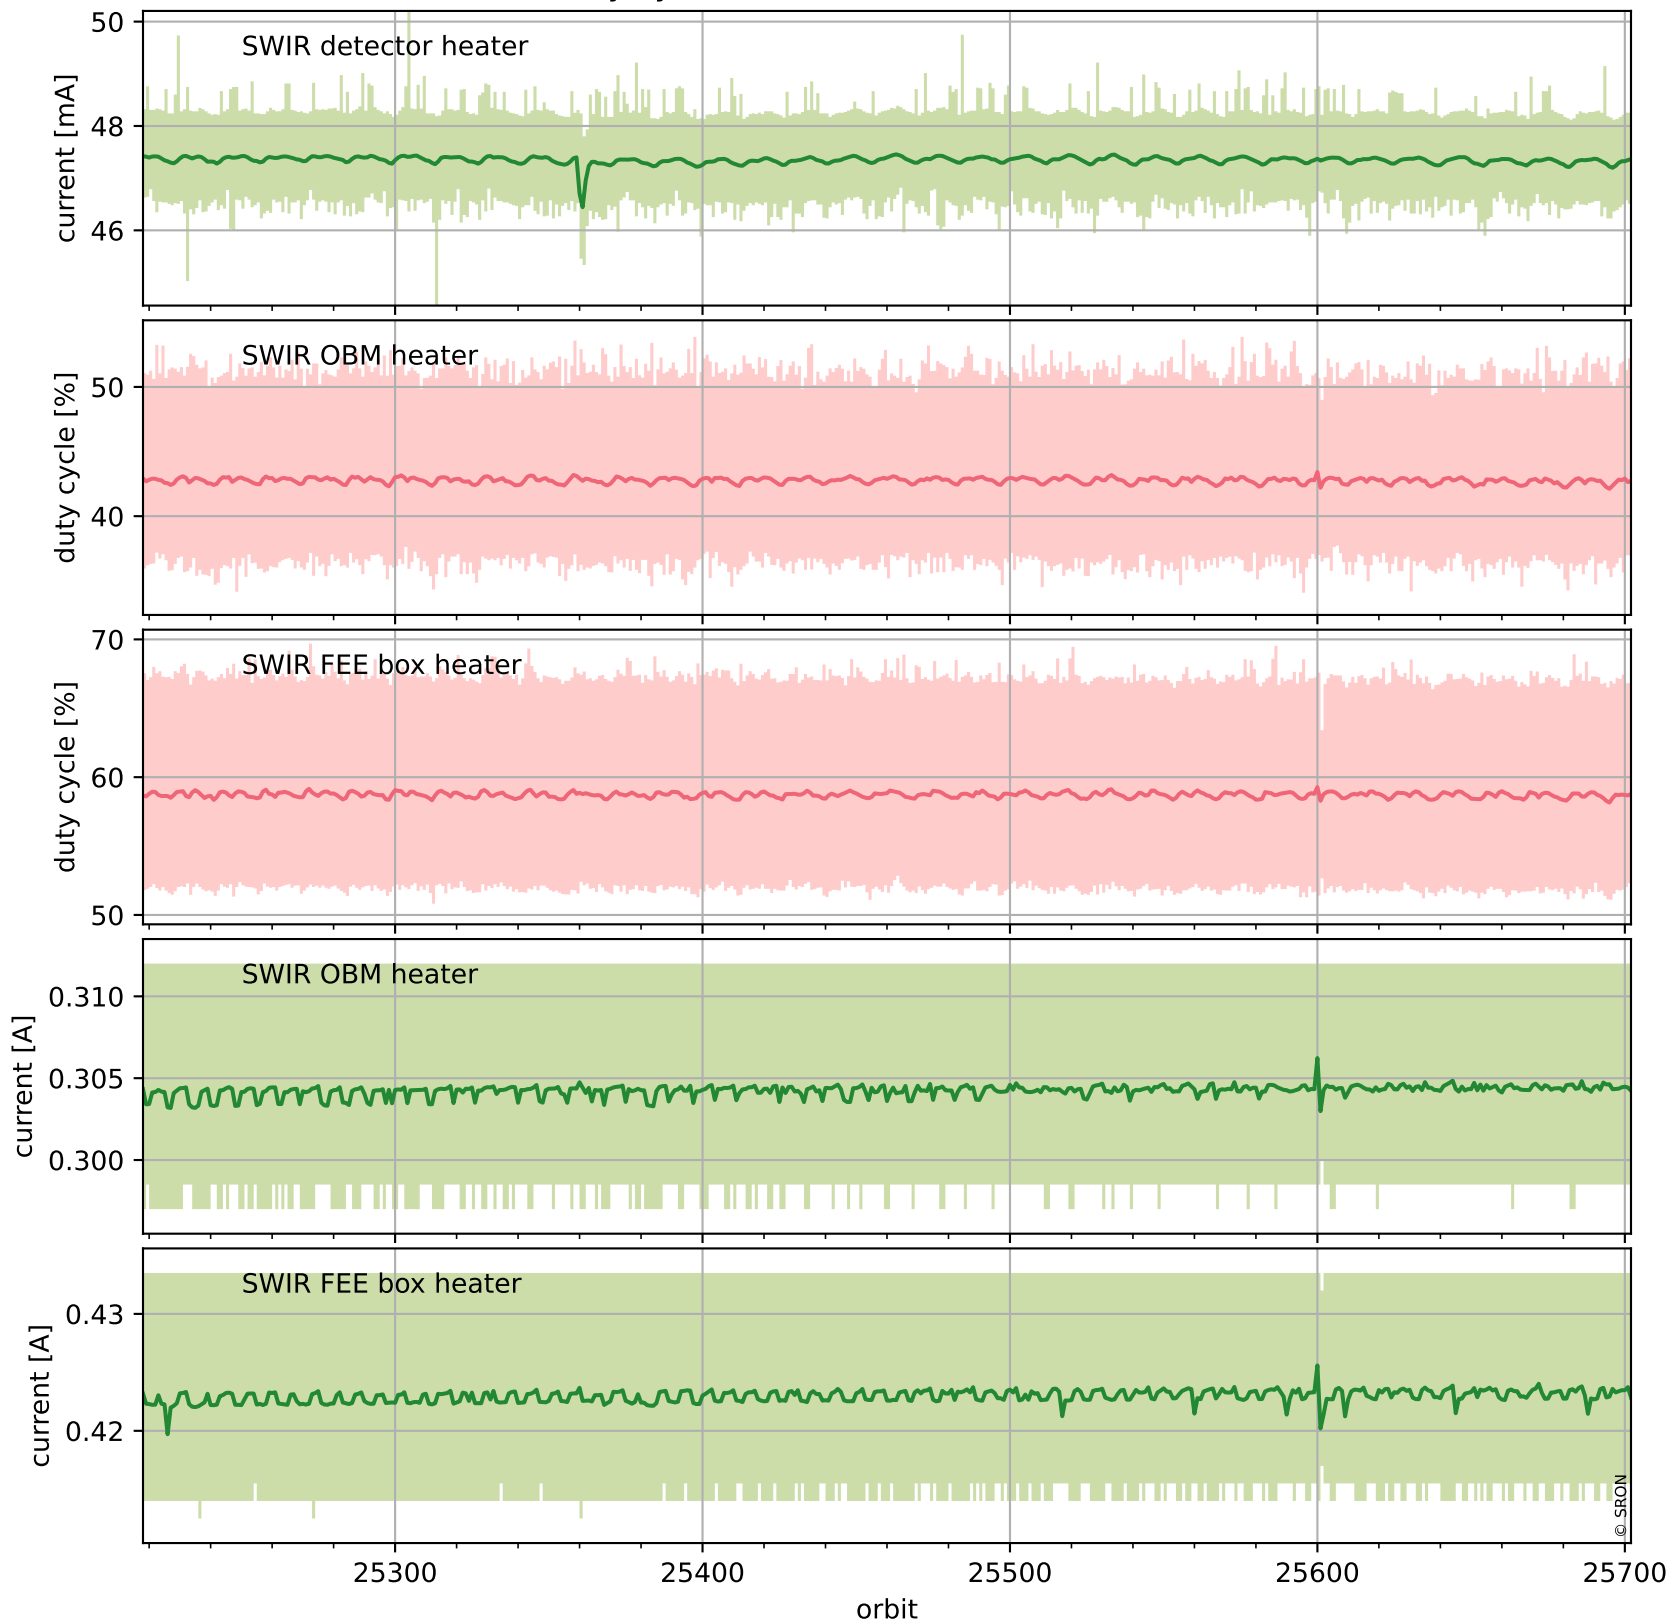

Tropomi SWIR housekeeping data

orbits : [25689, 25702]
coverage : 2022-09-28 / 2022-09-29
created : 2023-08-21T09:32:15

Temperature of sensors relevant for SWIR (one day)

Tropomi SWIR housekeeping data

orbits : [25218, 25702]
coverage : 2022-08-25 / 2022-09-29
created : 2023-08-21T09:32:15

Temperature of sensors relevant for SWIR (last month)

Tropomi SWIR housekeeping data

orbits : [25689, 25702]
coverage : 2022-09-28 / 2022-09-29
created : 2023-08-21T09:32:16

Current and duty cycle of 3 heaters relevant for SWIR (one day)

Tropomi SWIR housekeeping data

orbits : [25218, 25702]
coverage : 2022-08-25 / 2022-09-29
created : 2023-08-21T09:32:16

Current and duty cycle of 3 heaters relevant for SWIR (last month)

Tropomi SWIR housekeeping data

orbits : [25689, 25702]
coverage : 2022-09-28 / 2022-09-29
created : 2023-08-21T09:32:16

Temperature of sensors at the SWIR front-end electronics (one day)

Tropomi SWIR housekeeping data

orbits : [25218, 25702]
coverage : 2022-08-25 / 2022-09-29
created : 2023-08-21T09:32:17