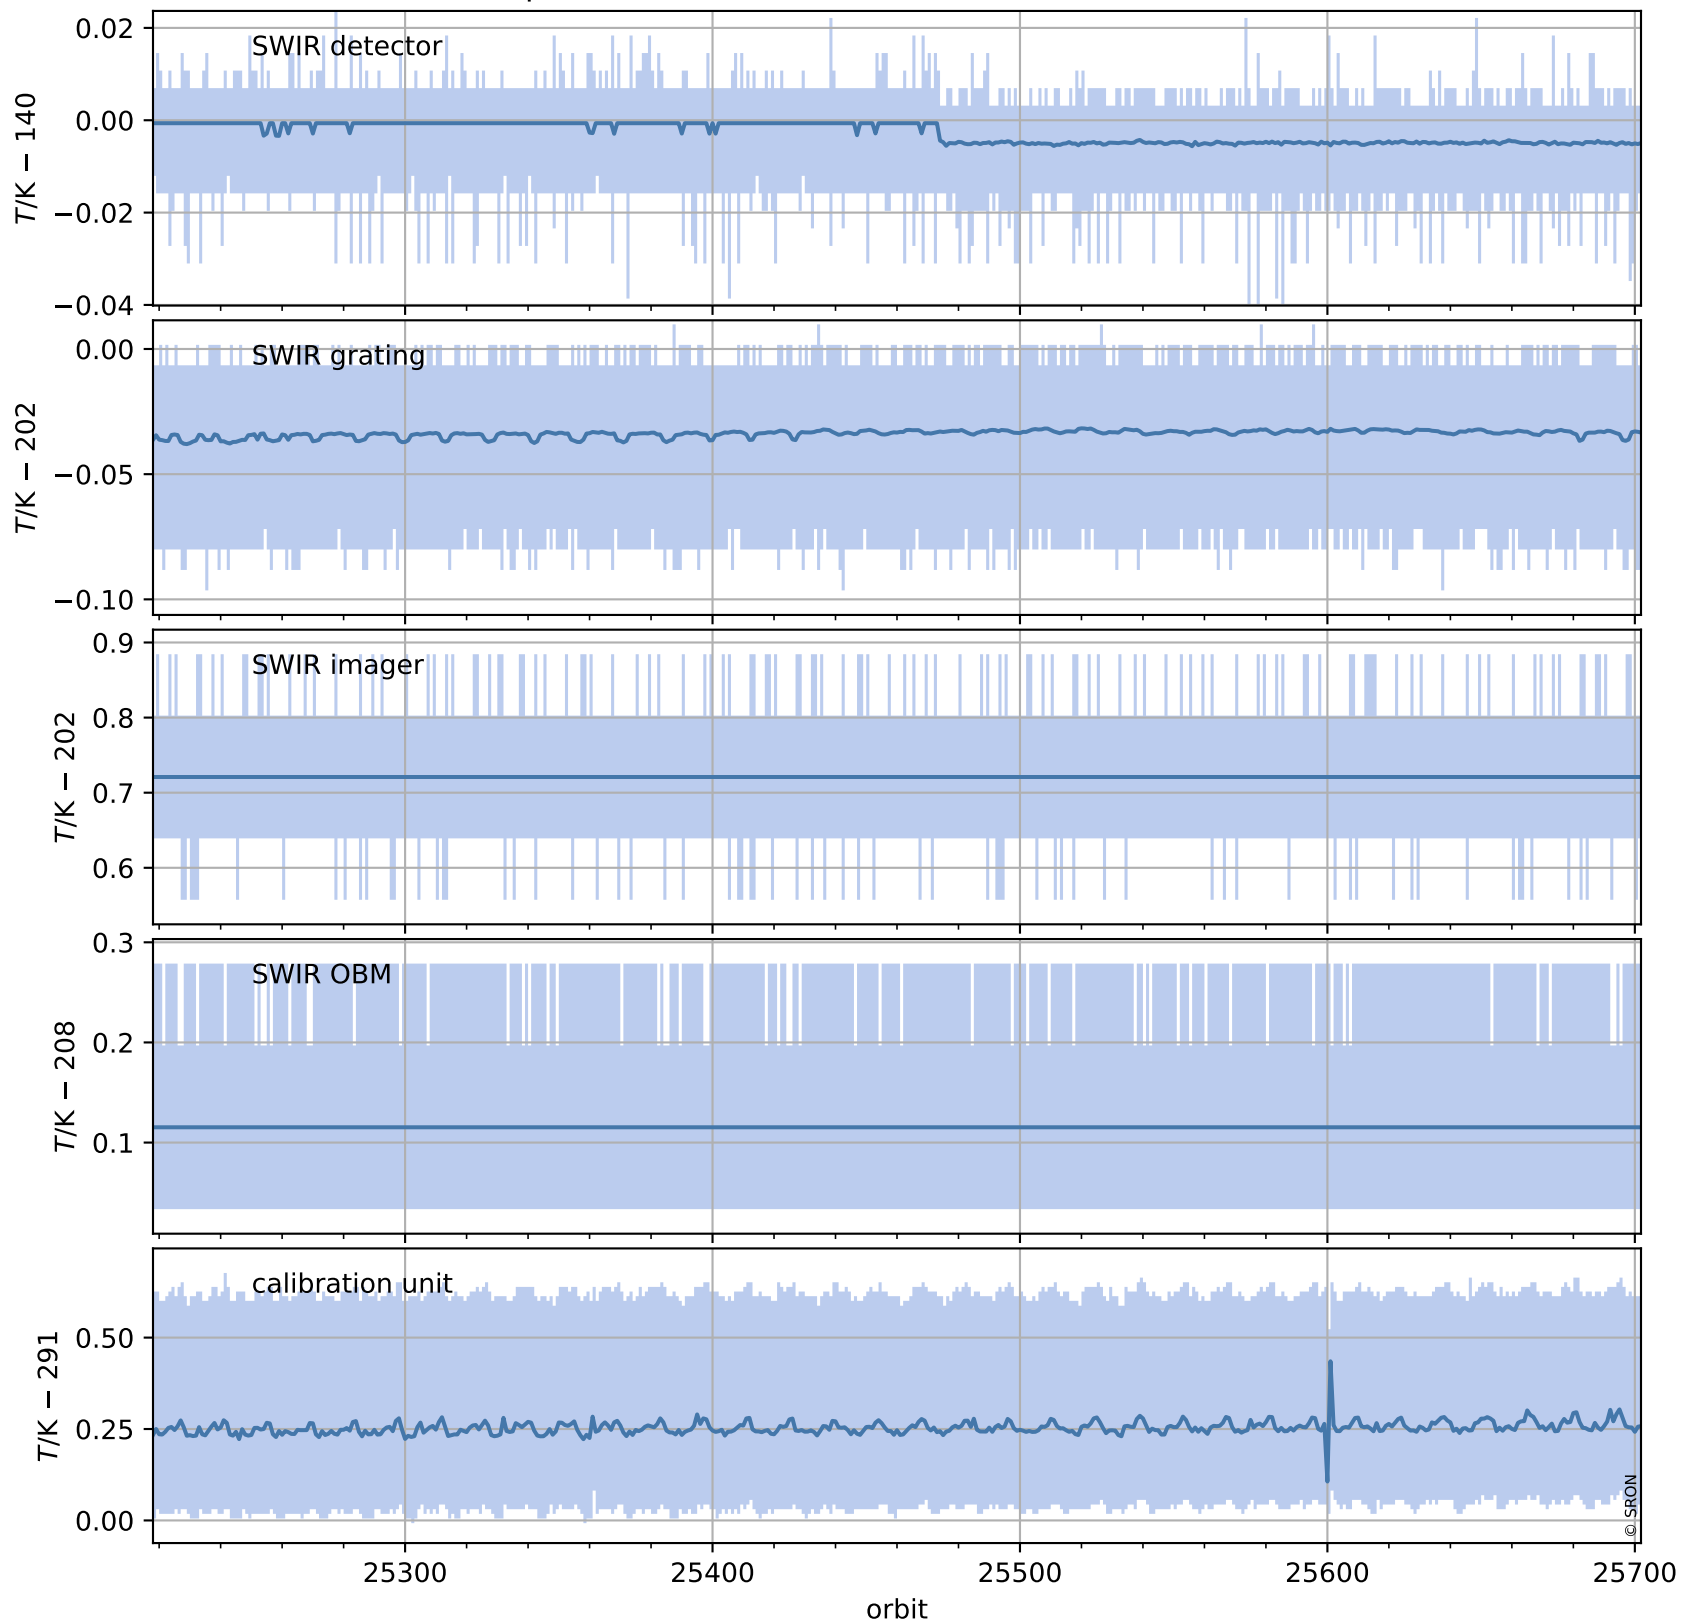

Tropomi SWIR housekeeping data

orbits : [25689, 25702]
coverage : 2022-09-28 / 2022-09-29
created : 2023-08-21T09:32:15

Temperature of sensors relevant for SWIR (one day)

Tropomi SWIR housekeeping data

orbits : [25218, 25702]
coverage : 2022-08-25 / 2022-09-29
created : 2023-08-21T09:32:15

Temperature of sensors relevant for SWIR (last month)

Tropomi SWIR housekeeping data

orbits : [25689, 25702]
coverage : 2022-09-28 / 2022-09-29
created : 2023-08-21T09:32:16

Current and duty cycle of 3 heaters relevant for SWIR (one day)

Tropomi SWIR housekeeping data

orbits : [25218, 25702]
coverage : 2022-08-25 / 2022-09-29
created : 2023-08-21T09:32:16

Current and duty cycle of 3 heaters relevant for SWIR (last month)

Tropomi SWIR housekeeping data

orbits : [25689, 25702]
coverage : 2022-09-28 / 2022-09-29
created : 2023-08-21T09:32:16

Temperature of sensors at the SWIR front-end electronics (one day)

Tropomi SWIR housekeeping data

orbits : [25218, 25702]
coverage : 2022-08-25 / 2022-09-29
created : 2023-08-21T09:32:17