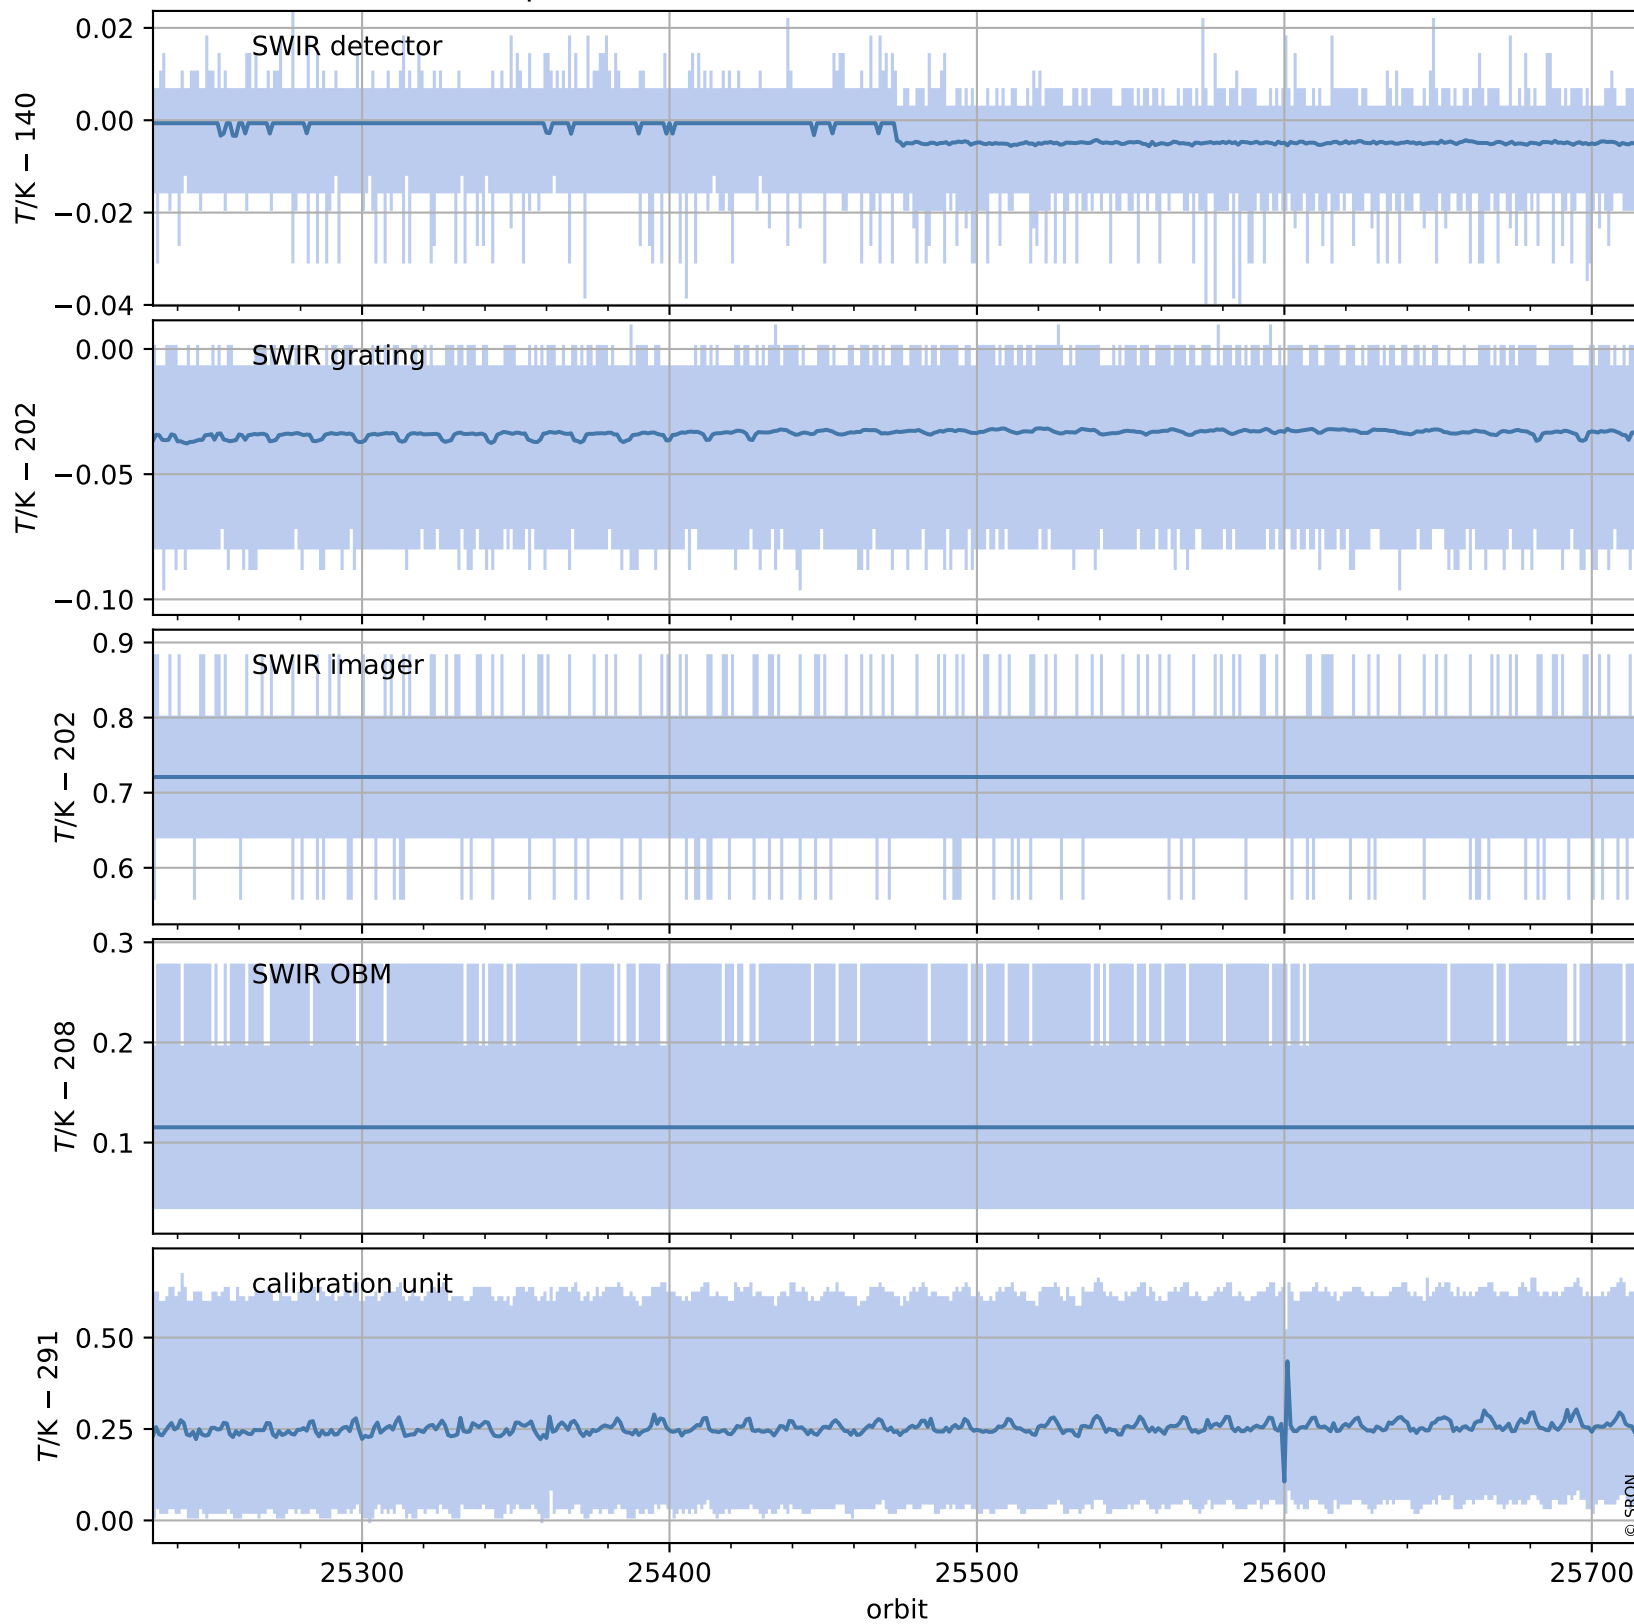

Tropomi SWIR housekeeping data

orbits : [25703, 25716]
coverage : 2022-09-29 / 2022-09-30
created : 2023-08-21T09:32:17

Temperature of sensors relevant for SWIR (one day)

Tropomi SWIR housekeeping data

orbits : [25232, 25716]
coverage : 2022-08-26 / 2022-09-30
created : 2023-08-21T09:32:18

Temperature of sensors relevant for SWIR (last month)

Tropomi SWIR housekeeping data

orbits : [25703, 25716]
coverage : 2022-09-29 / 2022-09-30
created : 2023-08-21T09:32:18

Current and duty cycle of 3 heaters relevant for SWIR (one day)

Tropomi SWIR housekeeping data

orbits : [25232, 25716]
coverage : 2022-08-26 / 2022-09-30
created : 2023-08-21T09:32:18

Current and duty cycle of 3 heaters relevant for SWIR (last month)

Tropomi SWIR housekeeping data

orbits : [25703, 25716]
coverage : 2022-09-29 / 2022-09-30
created : 2023-08-21T09:32:19

Temperature of sensors at the SWIR front-end electronics (one day)

Tropomi SWIR housekeeping data

orbits : [25232, 25716]
coverage : 2022-08-26 / 2022-09-30
created : 2023-08-21T09:32:19