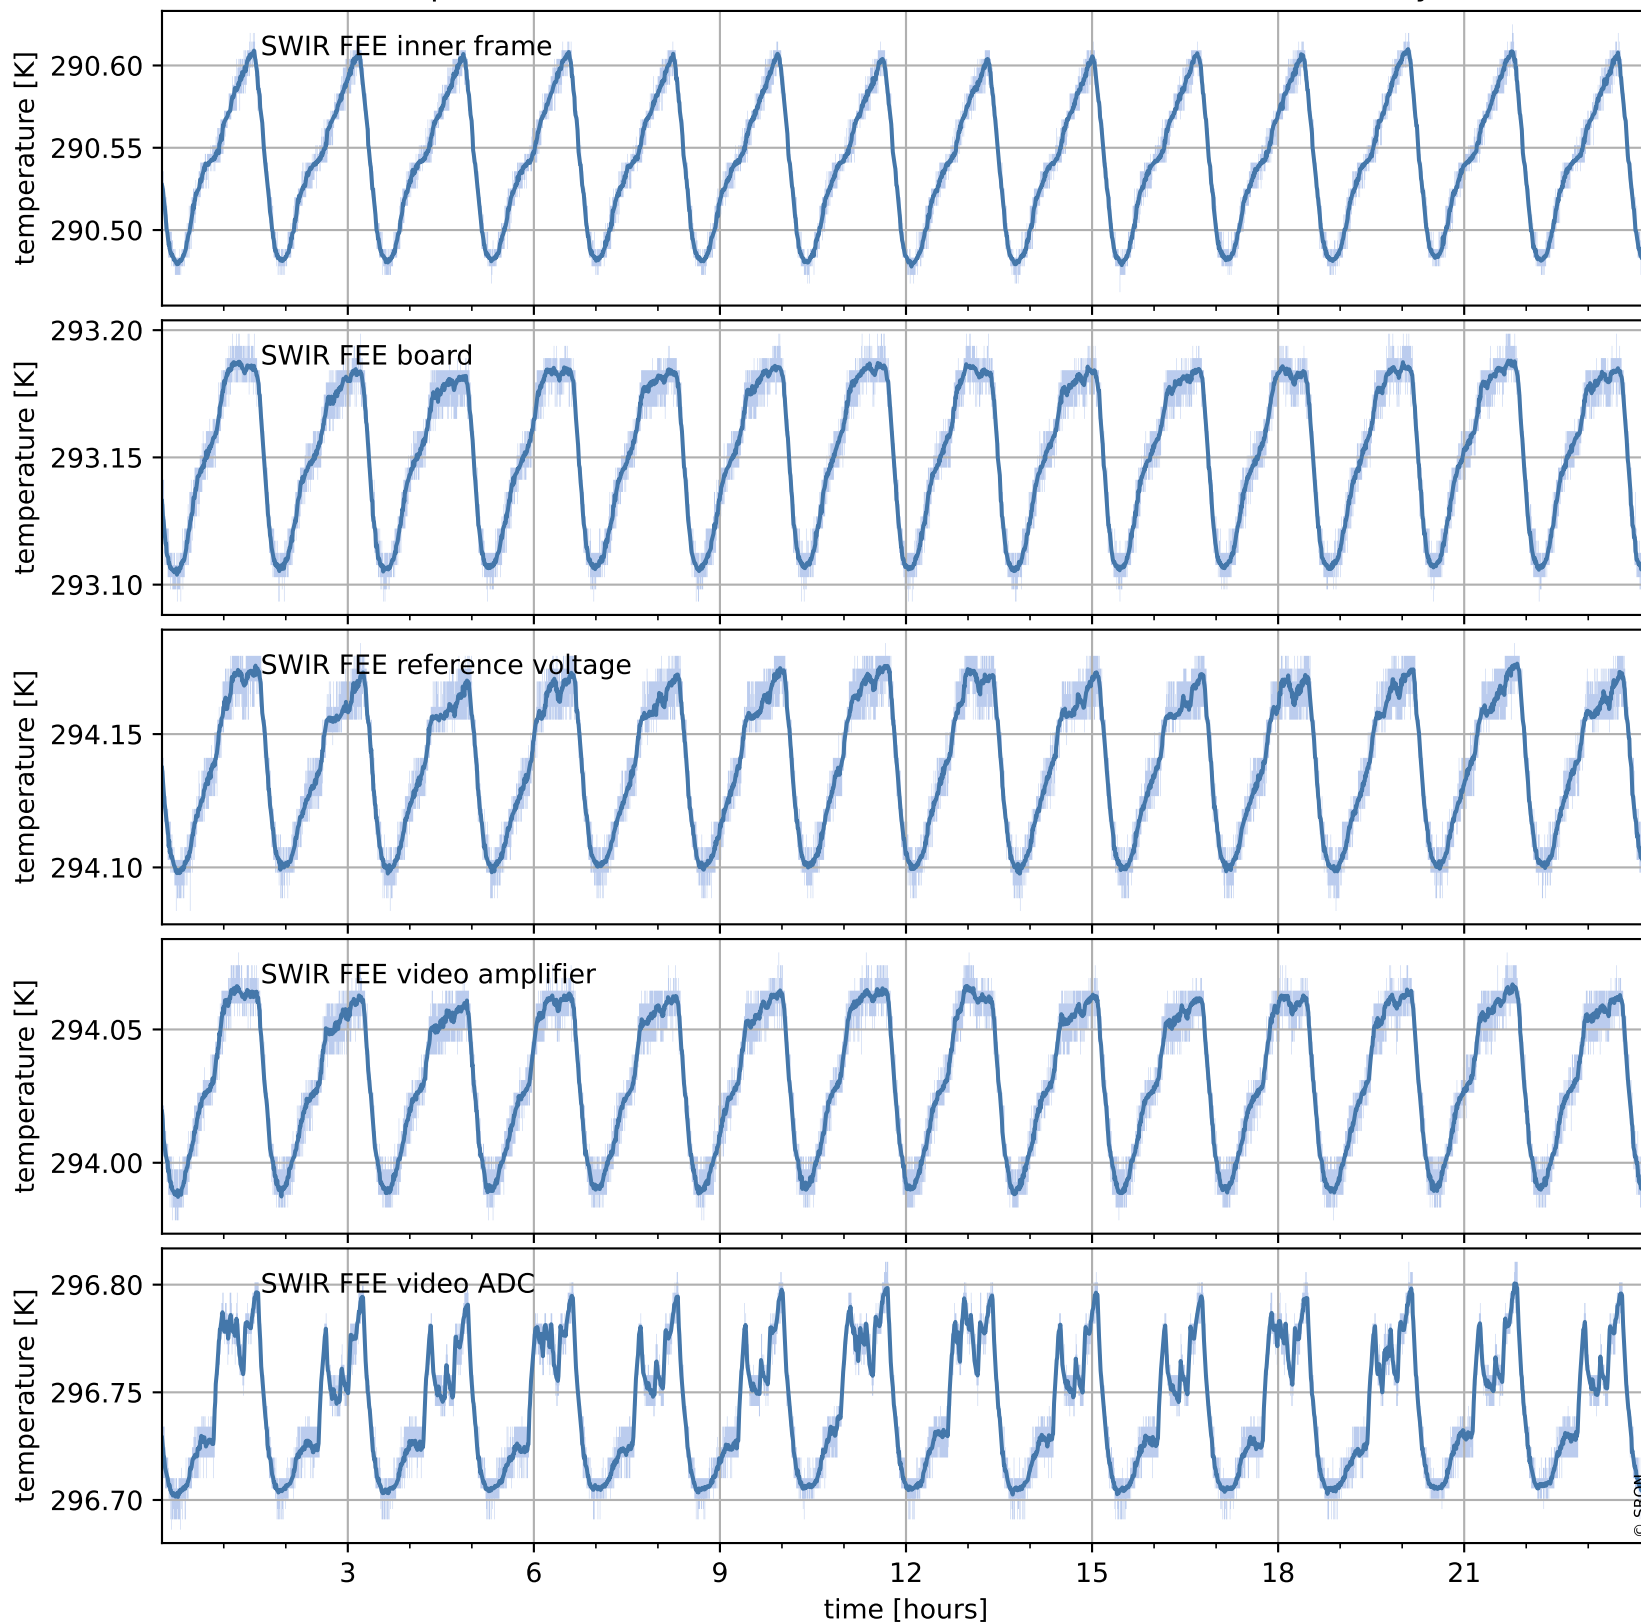

Tropomi SWIR housekeeping data

orbits : [25703, 25716]
coverage : 2022-09-29 / 2022-09-30
created : 2023-08-21T09:32:17

Temperature of sensors relevant for SWIR (one day)

Tropomi SWIR housekeeping data

orbits : [25232, 25716]
coverage : 2022-08-26 / 2022-09-30
created : 2023-08-21T09:32:18

Temperature of sensors relevant for SWIR (last month)

Tropomi SWIR housekeeping data

orbits : [25703, 25716]
coverage : 2022-09-29 / 2022-09-30
created : 2023-08-21T09:32:18

Current and duty cycle of 3 heaters relevant for SWIR (one day)

Tropomi SWIR housekeeping data

orbits : [25232, 25716]
coverage : 2022-08-26 / 2022-09-30
created : 2023-08-21T09:32:18

Current and duty cycle of 3 heaters relevant for SWIR (last month)

Tropomi SWIR housekeeping data

orbits : [25703, 25716]
coverage : 2022-09-29 / 2022-09-30
created : 2023-08-21T09:32:19

Temperature of sensors at the SWIR front-end electronics (one day)

Tropomi SWIR housekeeping data

orbits : [25232, 25716]
coverage : 2022-08-26 / 2022-09-30
created : 2023-08-21T09:32:19