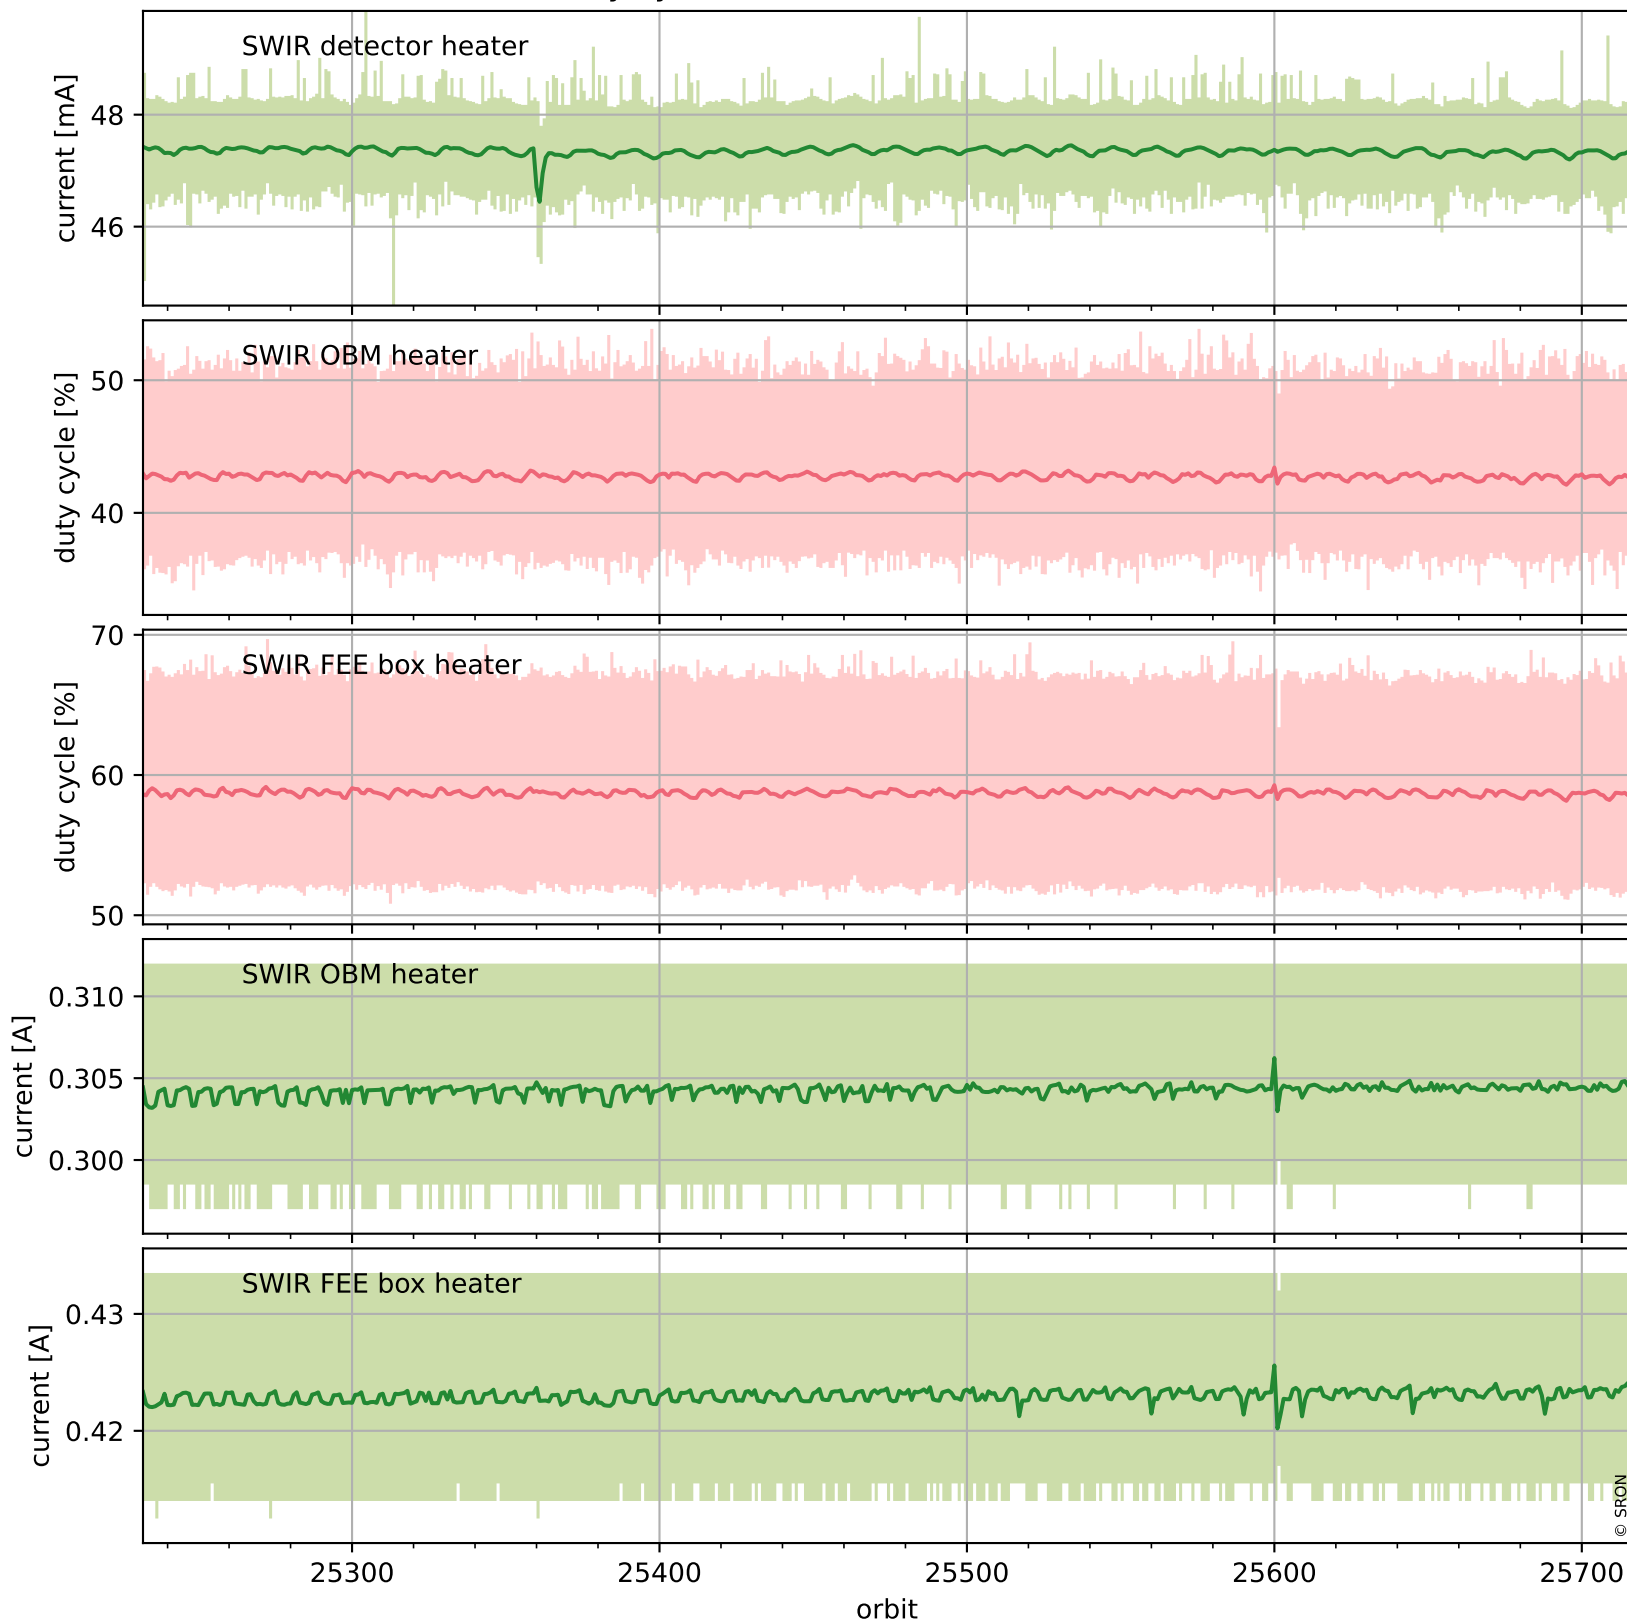

Tropomi SWIR housekeeping data

orbits : [25703, 25716]
coverage : 2022-09-29 / 2022-09-30
created : 2023-08-21T09:32:17

Temperature of sensors relevant for SWIR (one day)

Tropomi SWIR housekeeping data

orbits : [25232, 25716]
coverage : 2022-08-26 / 2022-09-30
created : 2023-08-21T09:32:18

Temperature of sensors relevant for SWIR (last month)

Tropomi SWIR housekeeping data

orbits : [25703, 25716]
coverage : 2022-09-29 / 2022-09-30
created : 2023-08-21T09:32:18

Current and duty cycle of 3 heaters relevant for SWIR (one day)

Tropomi SWIR housekeeping data

orbits : [25232, 25716]
coverage : 2022-08-26 / 2022-09-30
created : 2023-08-21T09:32:18

Current and duty cycle of 3 heaters relevant for SWIR (last month)

Tropomi SWIR housekeeping data

orbits : [25703, 25716]
coverage : 2022-09-29 / 2022-09-30
created : 2023-08-21T09:32:19

Temperature of sensors at the SWIR front-end electronics (one day)

Tropomi SWIR housekeeping data

orbits : [25232, 25716]
coverage : 2022-08-26 / 2022-09-30
created : 2023-08-21T09:32:19