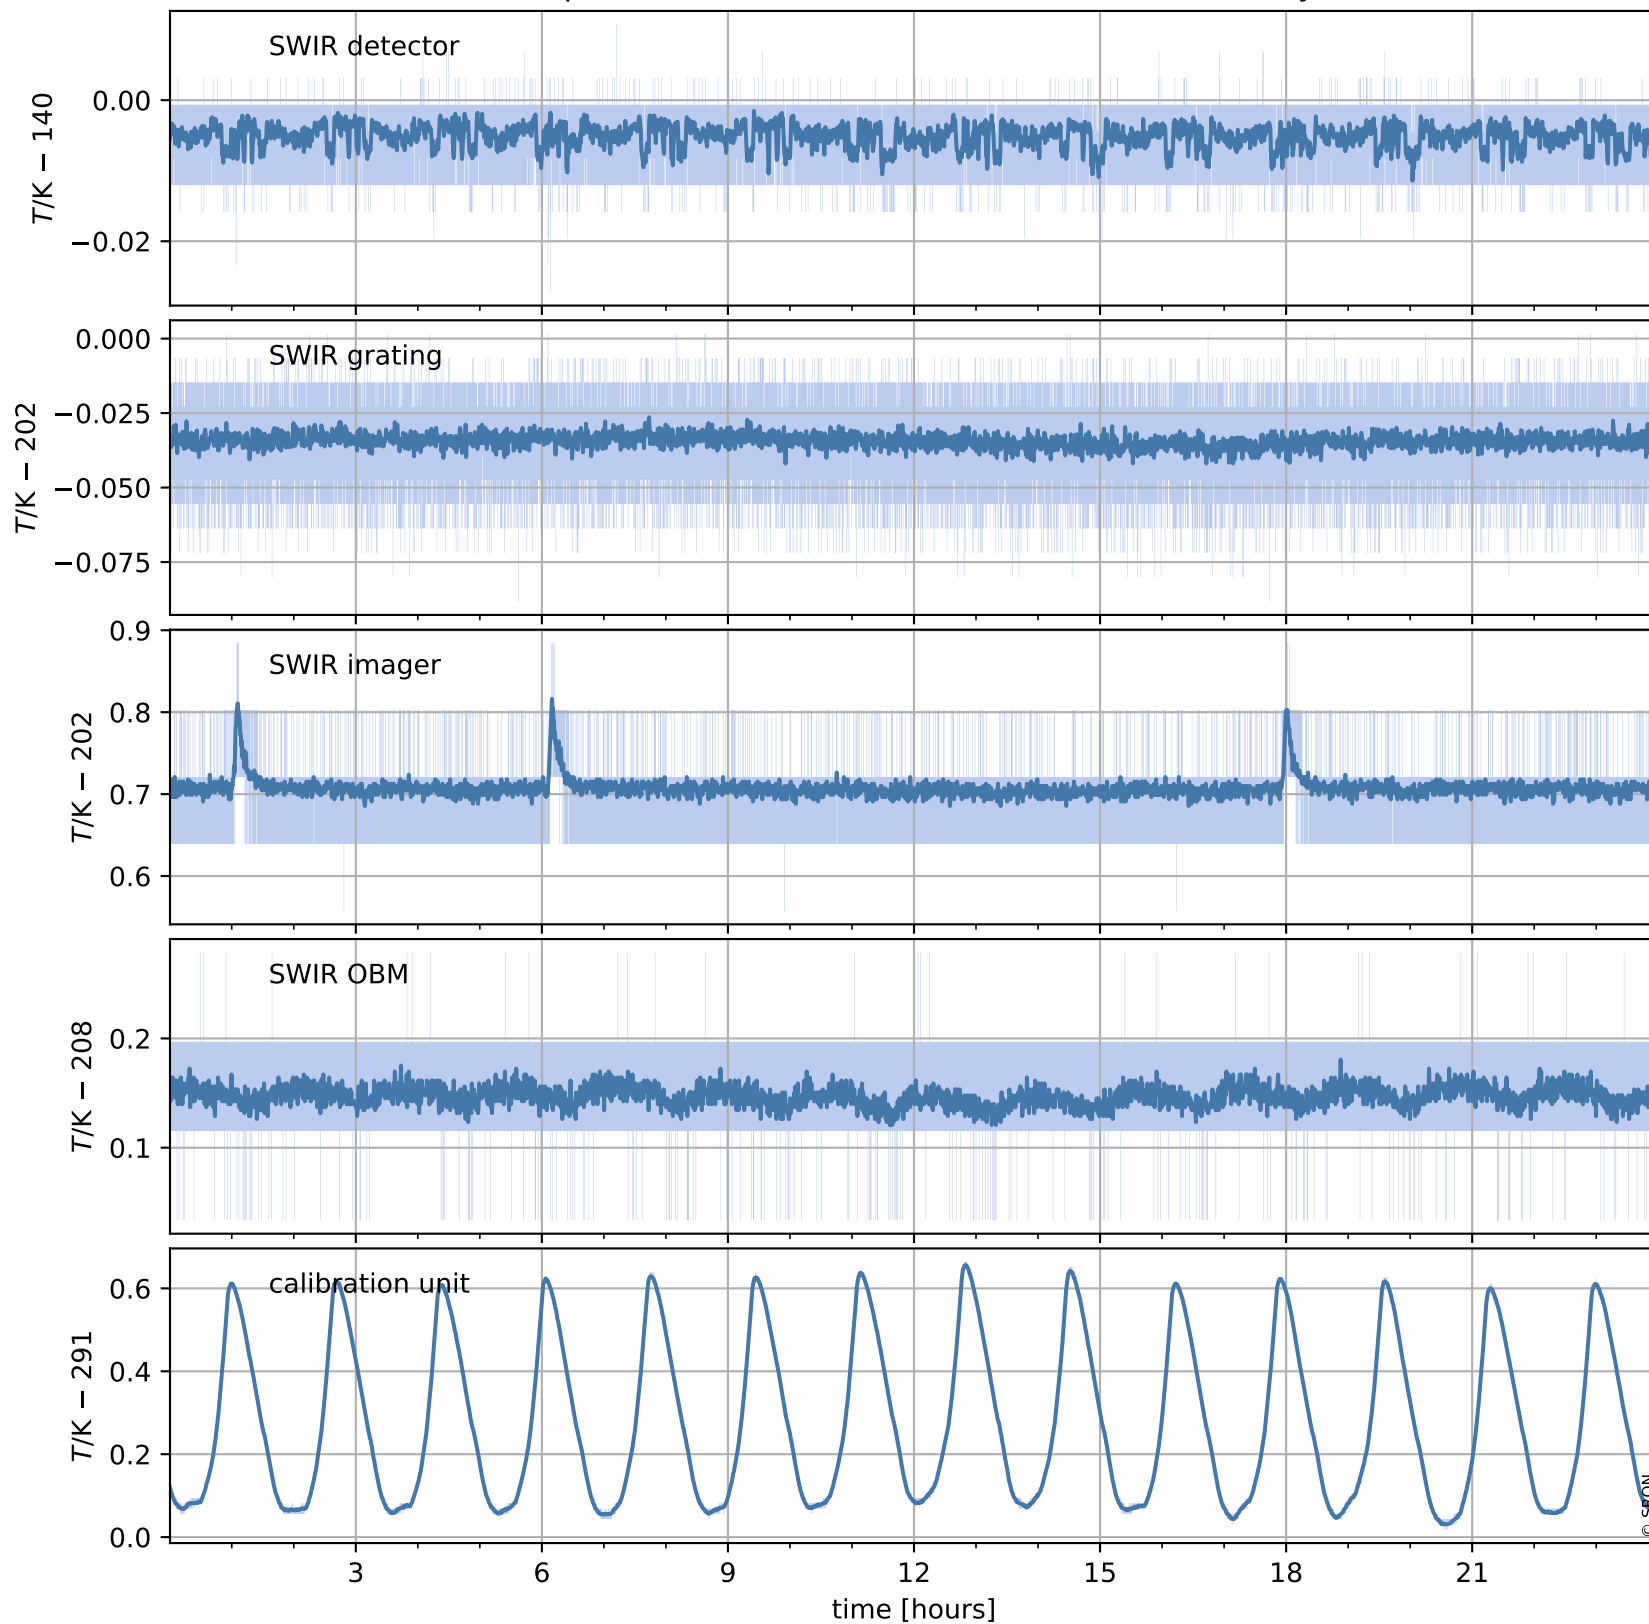

Tropomi SWIR housekeeping data

orbits : [25703, 25716]
coverage : 2022-09-29 / 2022-09-30
created : 2023-08-21T09:32:17

Temperature of sensors relevant for SWIR (one day)

Tropomi SWIR housekeeping data

orbits : [25232, 25716]
coverage : 2022-08-26 / 2022-09-30
created : 2023-08-21T09:32:18

Temperature of sensors relevant for SWIR (last month)

Tropomi SWIR housekeeping data

orbits : [25703, 25716]
coverage : 2022-09-29 / 2022-09-30
created : 2023-08-21T09:32:18

Current and duty cycle of 3 heaters relevant for SWIR (one day)

Tropomi SWIR housekeeping data

orbits : [25232, 25716]
coverage : 2022-08-26 / 2022-09-30
created : 2023-08-21T09:32:18

Current and duty cycle of 3 heaters relevant for SWIR (last month)

Tropomi SWIR housekeeping data