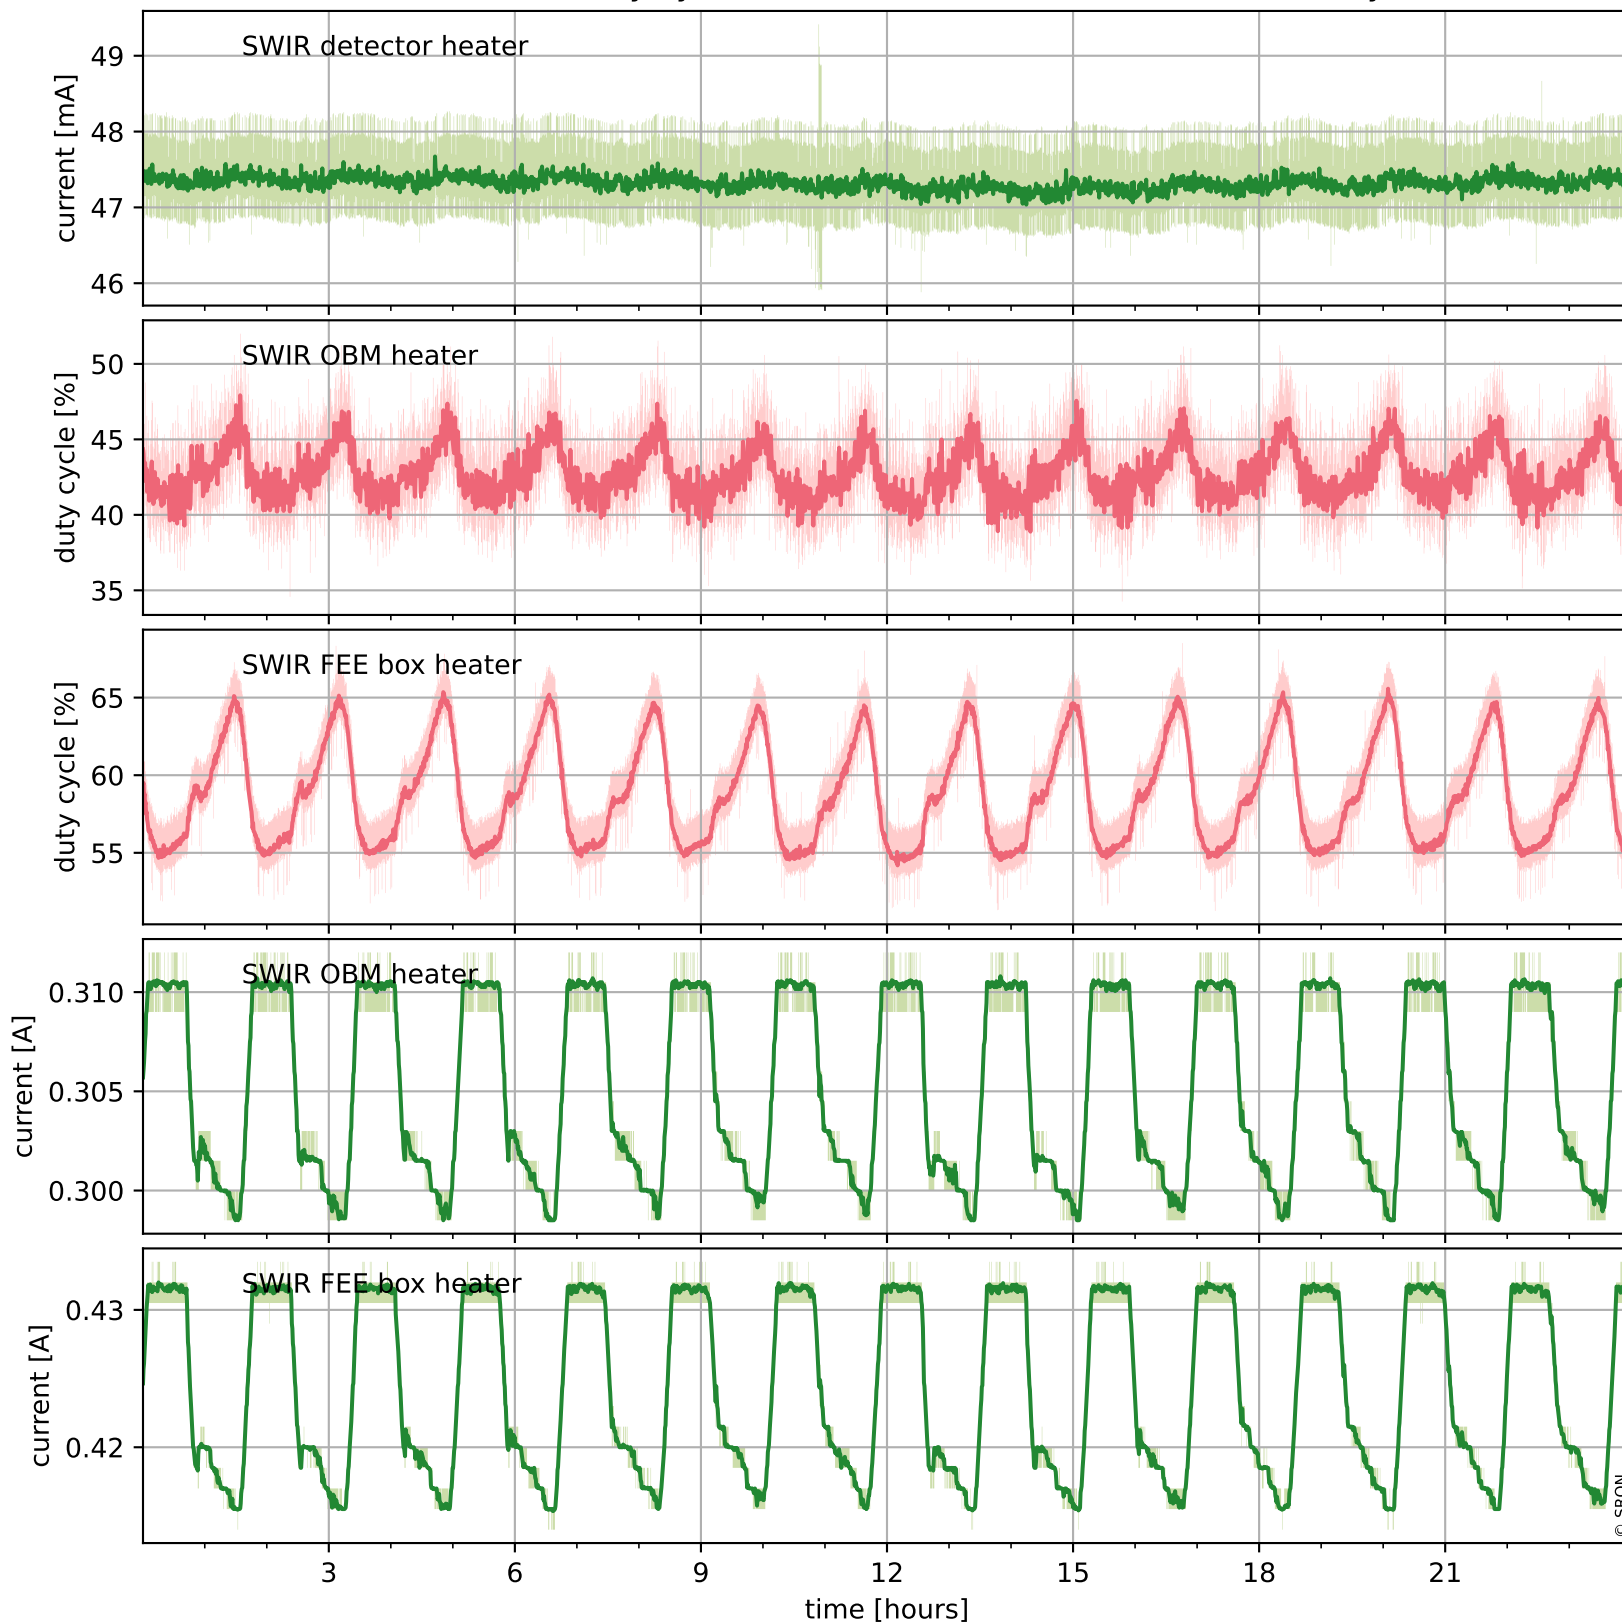

Tropomi SWIR housekeeping data

orbits : [25703, 25716]
coverage : 2022-09-29 / 2022-09-30
created : 2023-08-21T09:32:17

Temperature of sensors relevant for SWIR (one day)

Tropomi SWIR housekeeping data

orbits : [25232, 25716]
coverage : 2022-08-26 / 2022-09-30
created : 2023-08-21T09:32:18

Temperature of sensors relevant for SWIR (last month)

Tropomi SWIR housekeeping data

orbits : [25703, 25716]
coverage : 2022-09-29 / 2022-09-30
created : 2023-08-21T09:32:18

Current and duty cycle of 3 heaters relevant for SWIR (one day)