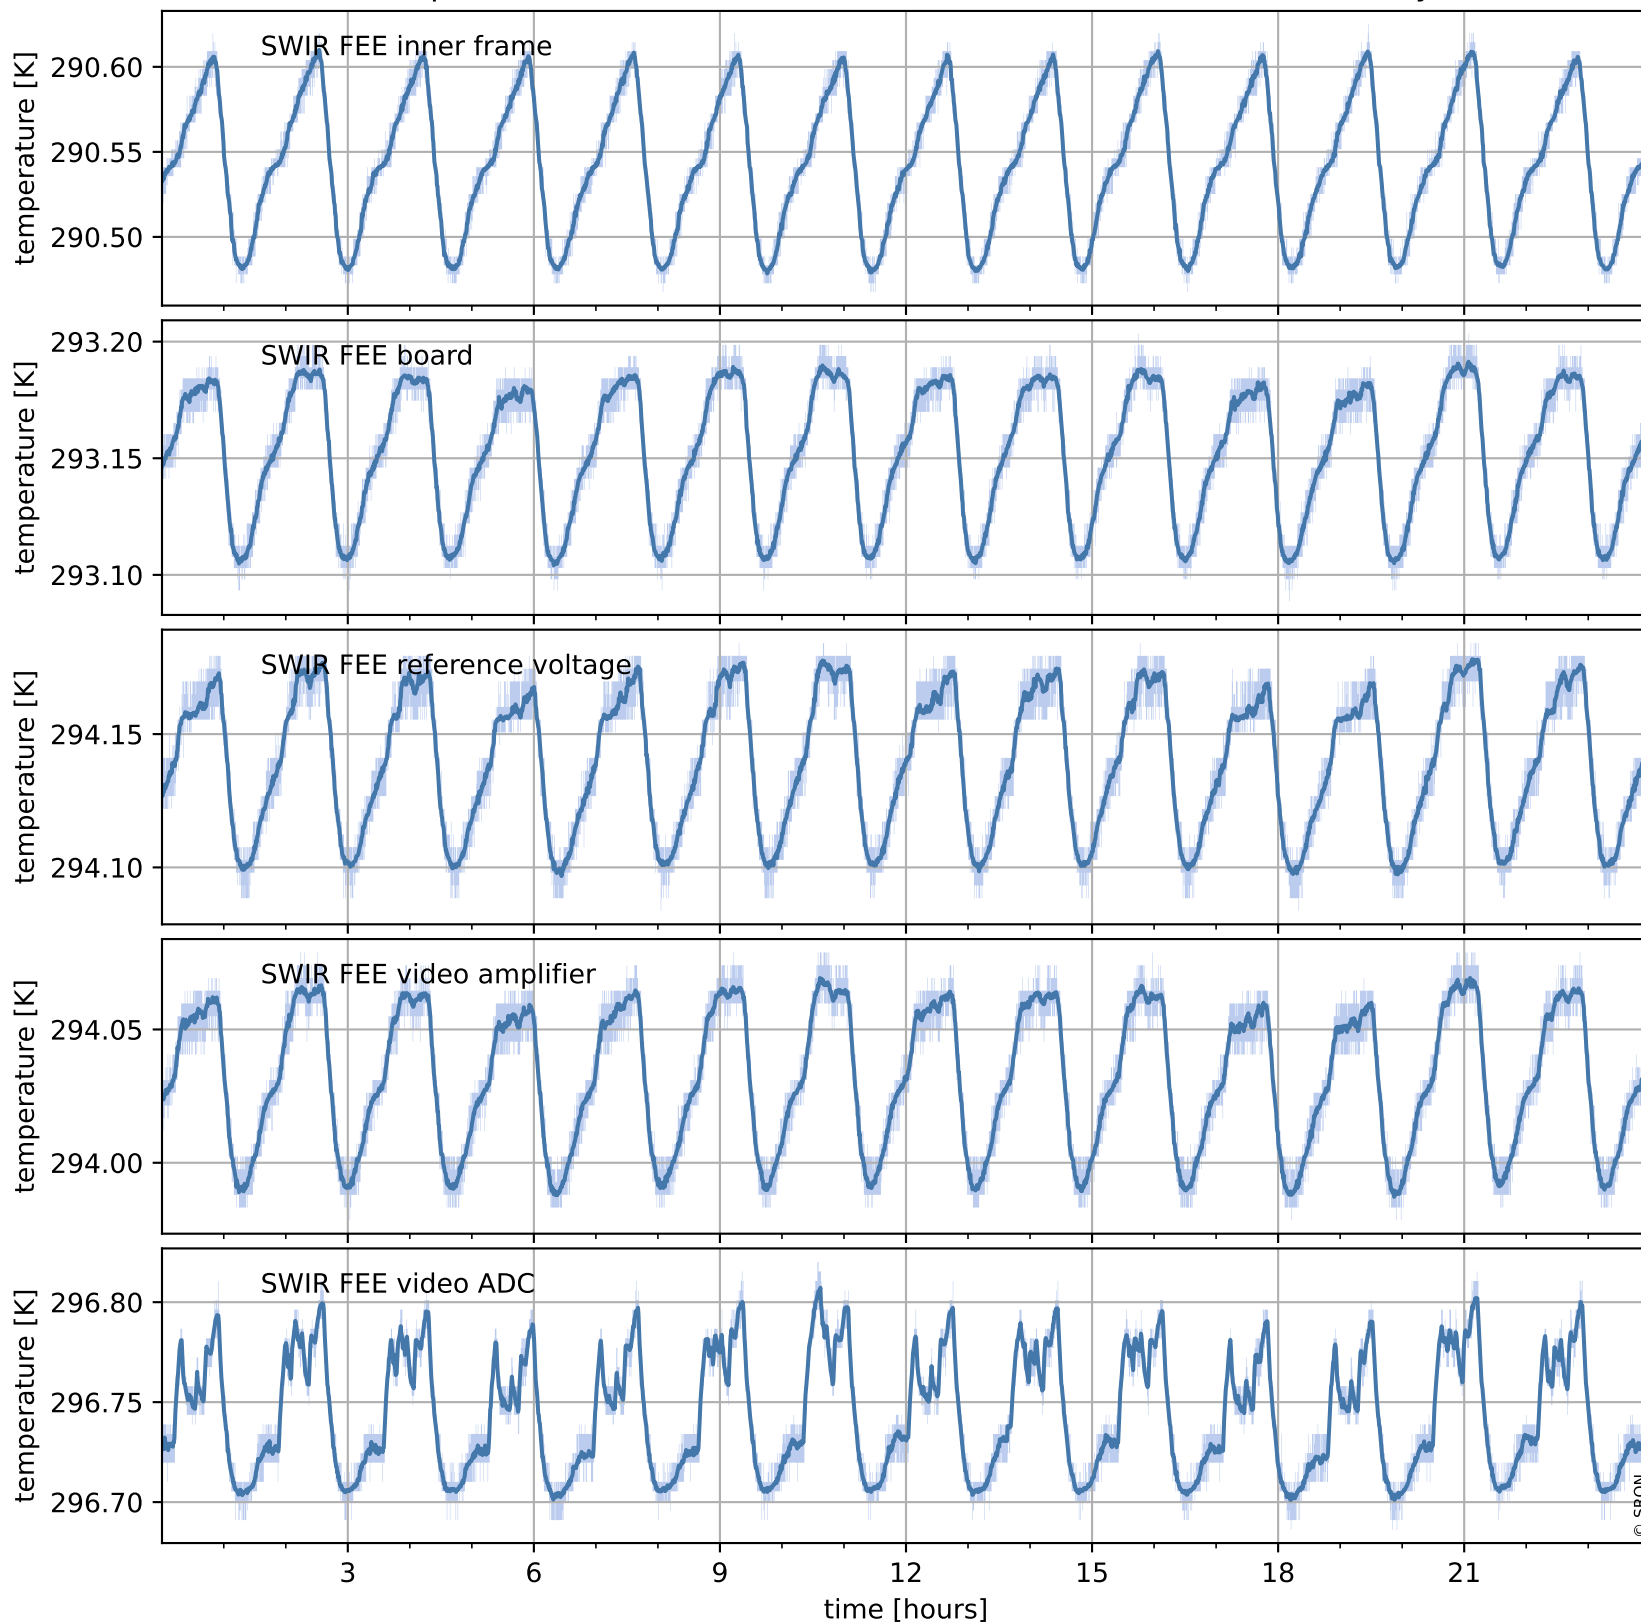

Tropomi SWIR housekeeping data

orbits : [25731, 25744]
coverage : 2022-10-01 / 2022-10-02
created : 2023-08-21T09:32:22

Temperature of sensors relevant for SWIR (one day)

Tropomi SWIR housekeeping data

orbits : [25260, 25744]
coverage : 2022-08-28 / 2022-10-02
created : 2023-08-21T09:32:22

Temperature of sensors relevant for SWIR (last month)

Tropomi SWIR housekeeping data

orbits : [25731, 25744]
coverage : 2022-10-01 / 2022-10-02
created : 2023-08-21T09:32:23

Current and duty cycle of 3 heaters relevant for SWIR (one day)

Tropomi SWIR housekeeping data

orbits : [25260, 25744]
coverage : 2022-08-28 / 2022-10-02
created : 2023-08-21T09:32:23

Current and duty cycle of 3 heaters relevant for SWIR (last month)

Tropomi SWIR housekeeping data

orbits : [25731, 25744]
coverage : 2022-10-01 / 2022-10-02
created : 2023-08-21T09:32:23

Temperature of sensors at the SWIR front-end electronics (one day)

Tropomi SWIR housekeeping data

orbits : [25260, 25744]
coverage : 2022-08-28 / 2022-10-02
created : 2023-08-21T09:32:24