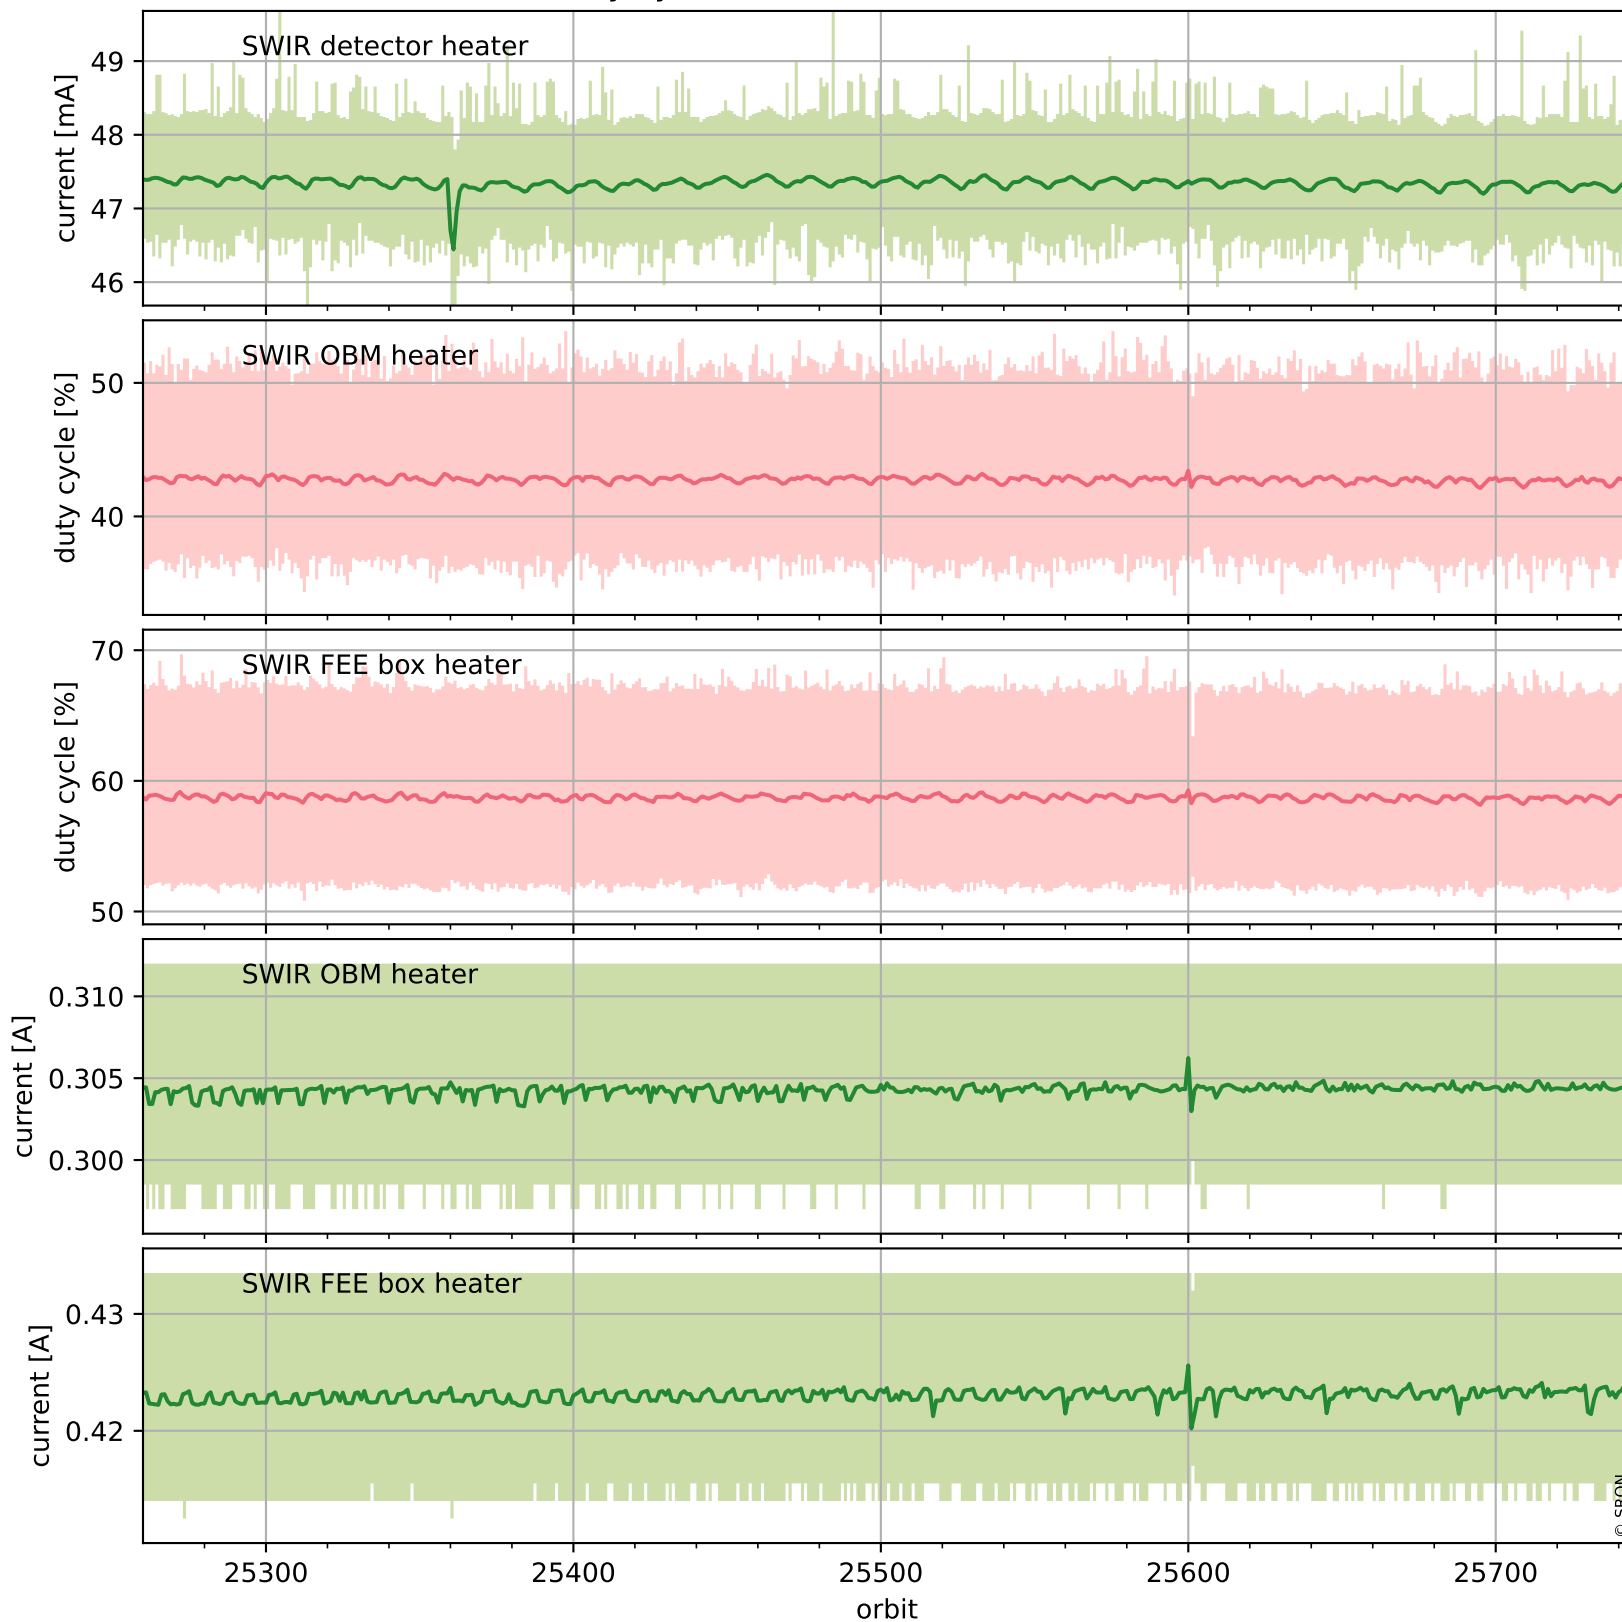

Tropomi SWIR housekeeping data

orbits : [25731, 25744]
coverage : 2022-10-01 / 2022-10-02
created : 2023-08-21T09:32:22

Temperature of sensors relevant for SWIR (one day)

Tropomi SWIR housekeeping data

orbits : [25260, 25744]
coverage : 2022-08-28 / 2022-10-02
created : 2023-08-21T09:32:22

Temperature of sensors relevant for SWIR (last month)

Tropomi SWIR housekeeping data

orbits : [25731, 25744]
coverage : 2022-10-01 / 2022-10-02
created : 2023-08-21T09:32:23

Current and duty cycle of 3 heaters relevant for SWIR (one day)

Tropomi SWIR housekeeping data

orbits : [25260, 25744]
coverage : 2022-08-28 / 2022-10-02
created : 2023-08-21T09:32:23

Current and duty cycle of 3 heaters relevant for SWIR (last month)

Tropomi SWIR housekeeping data

orbits : [25731, 25744]
coverage : 2022-10-01 / 2022-10-02
created : 2023-08-21T09:32:23

Temperature of sensors at the SWIR front-end electronics (one day)

Tropomi SWIR housekeeping data

orbits : [25260, 25744]
coverage : 2022-08-28 / 2022-10-02
created : 2023-08-21T09:32:24