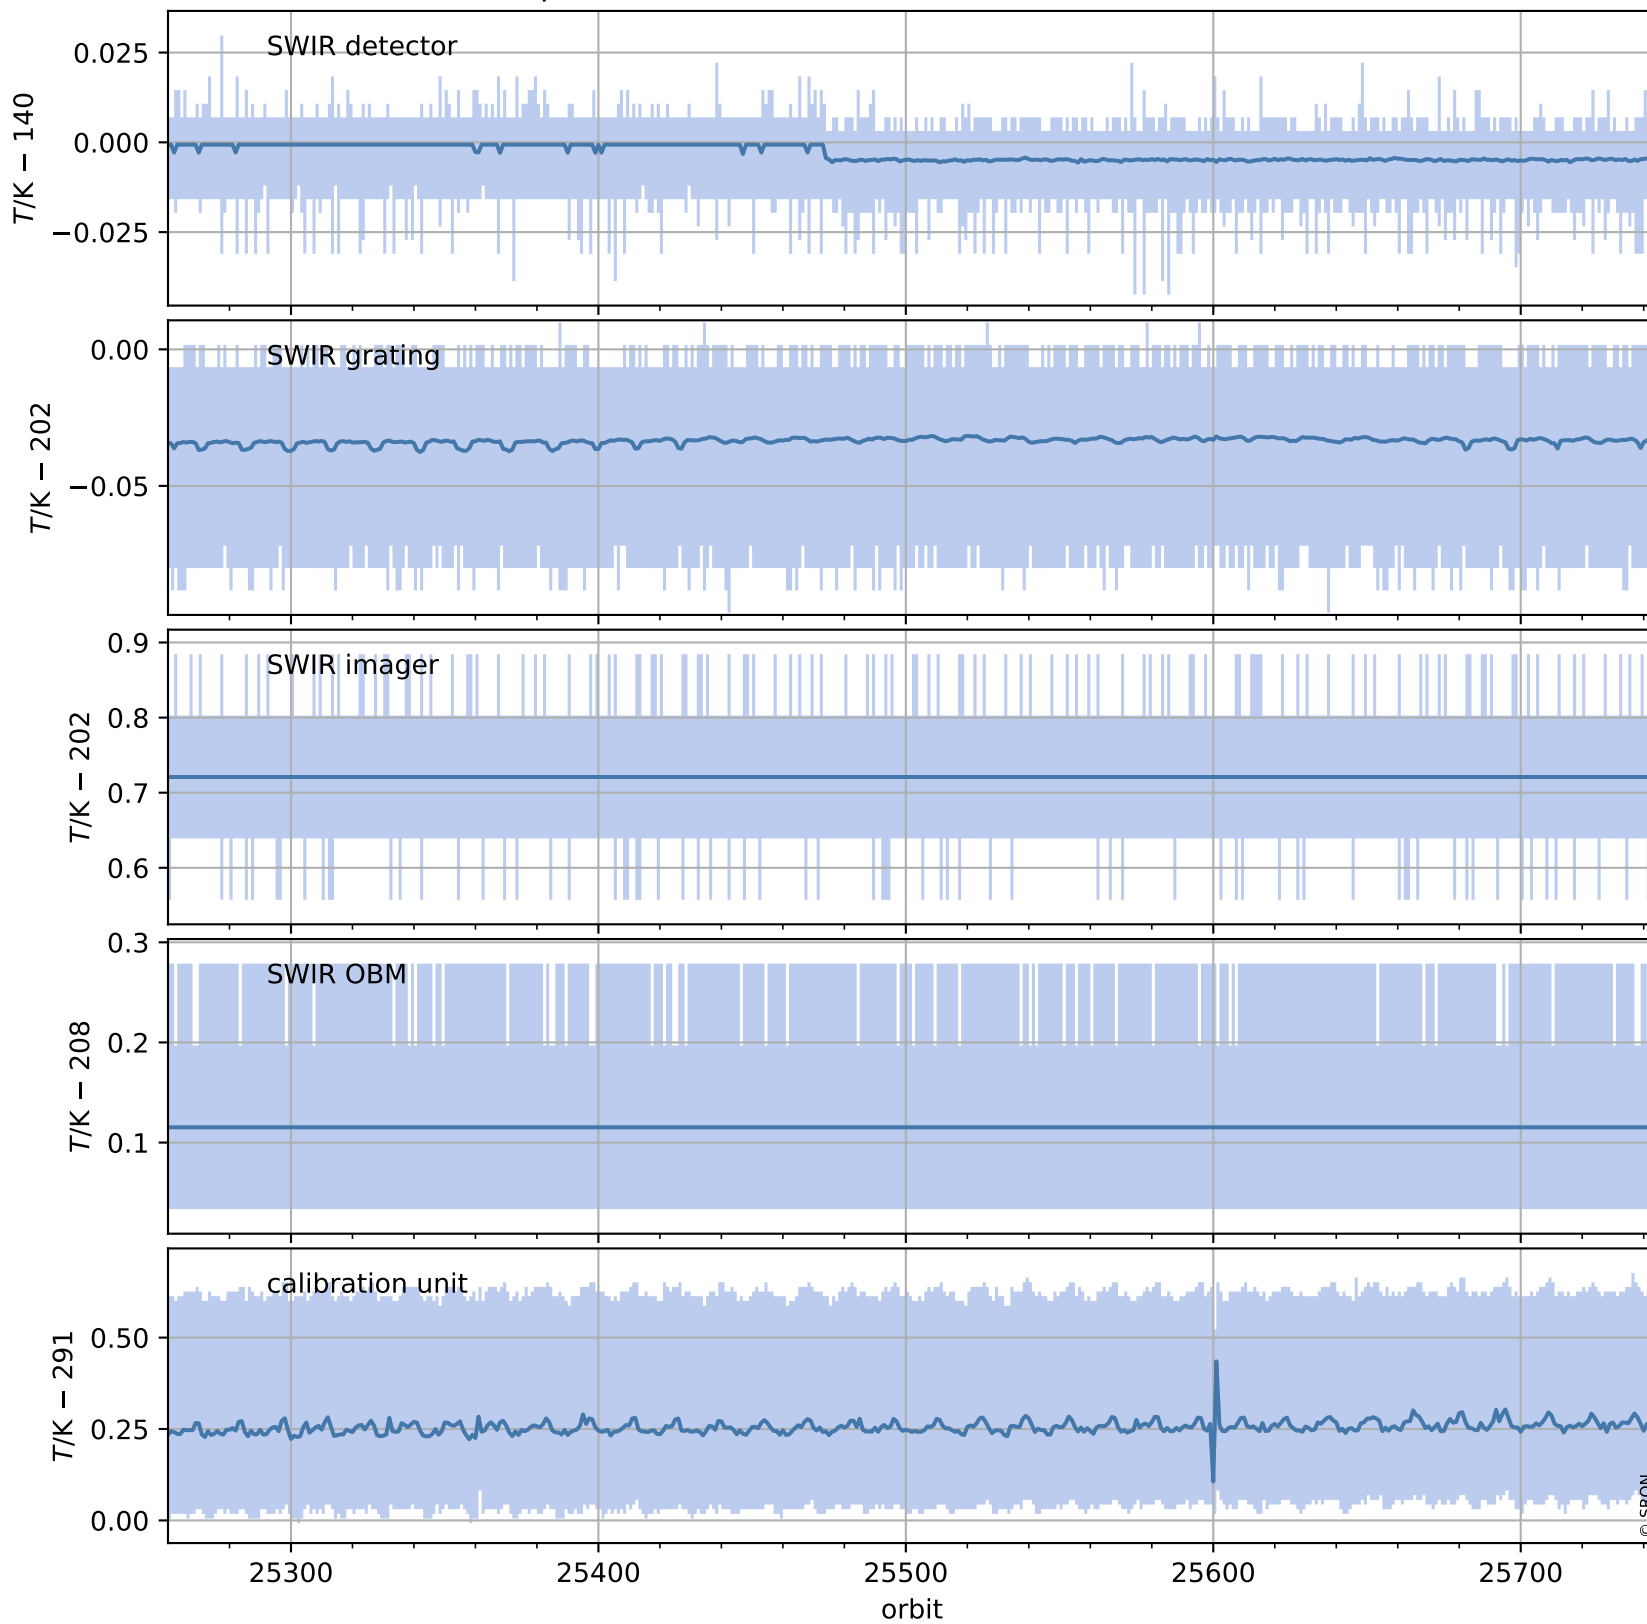

Tropomi SWIR housekeeping data

orbits : [25731, 25744]
coverage : 2022-10-01 / 2022-10-02
created : 2023-08-21T09:32:22

Temperature of sensors relevant for SWIR (one day)

Tropomi SWIR housekeeping data

orbits : [25260, 25744]
coverage : 2022-08-28 / 2022-10-02
created : 2023-08-21T09:32:22

Temperature of sensors relevant for SWIR (last month)

Tropomi SWIR housekeeping data

orbits : [25731, 25744]
coverage : 2022-10-01 / 2022-10-02
created : 2023-08-21T09:32:23

Current and duty cycle of 3 heaters relevant for SWIR (one day)

Tropomi SWIR housekeeping data

orbits : [25260, 25744]
coverage : 2022-08-28 / 2022-10-02
created : 2023-08-21T09:32:23

Current and duty cycle of 3 heaters relevant for SWIR (last month)

Tropomi SWIR housekeeping data

orbits : [25731, 25744]
coverage : 2022-10-01 / 2022-10-02
created : 2023-08-21T09:32:23

Temperature of sensors at the SWIR front-end electronics (one day)

Tropomi SWIR housekeeping data

orbits : [25260, 25744]
coverage : 2022-08-28 / 2022-10-02
created : 2023-08-21T09:32:24