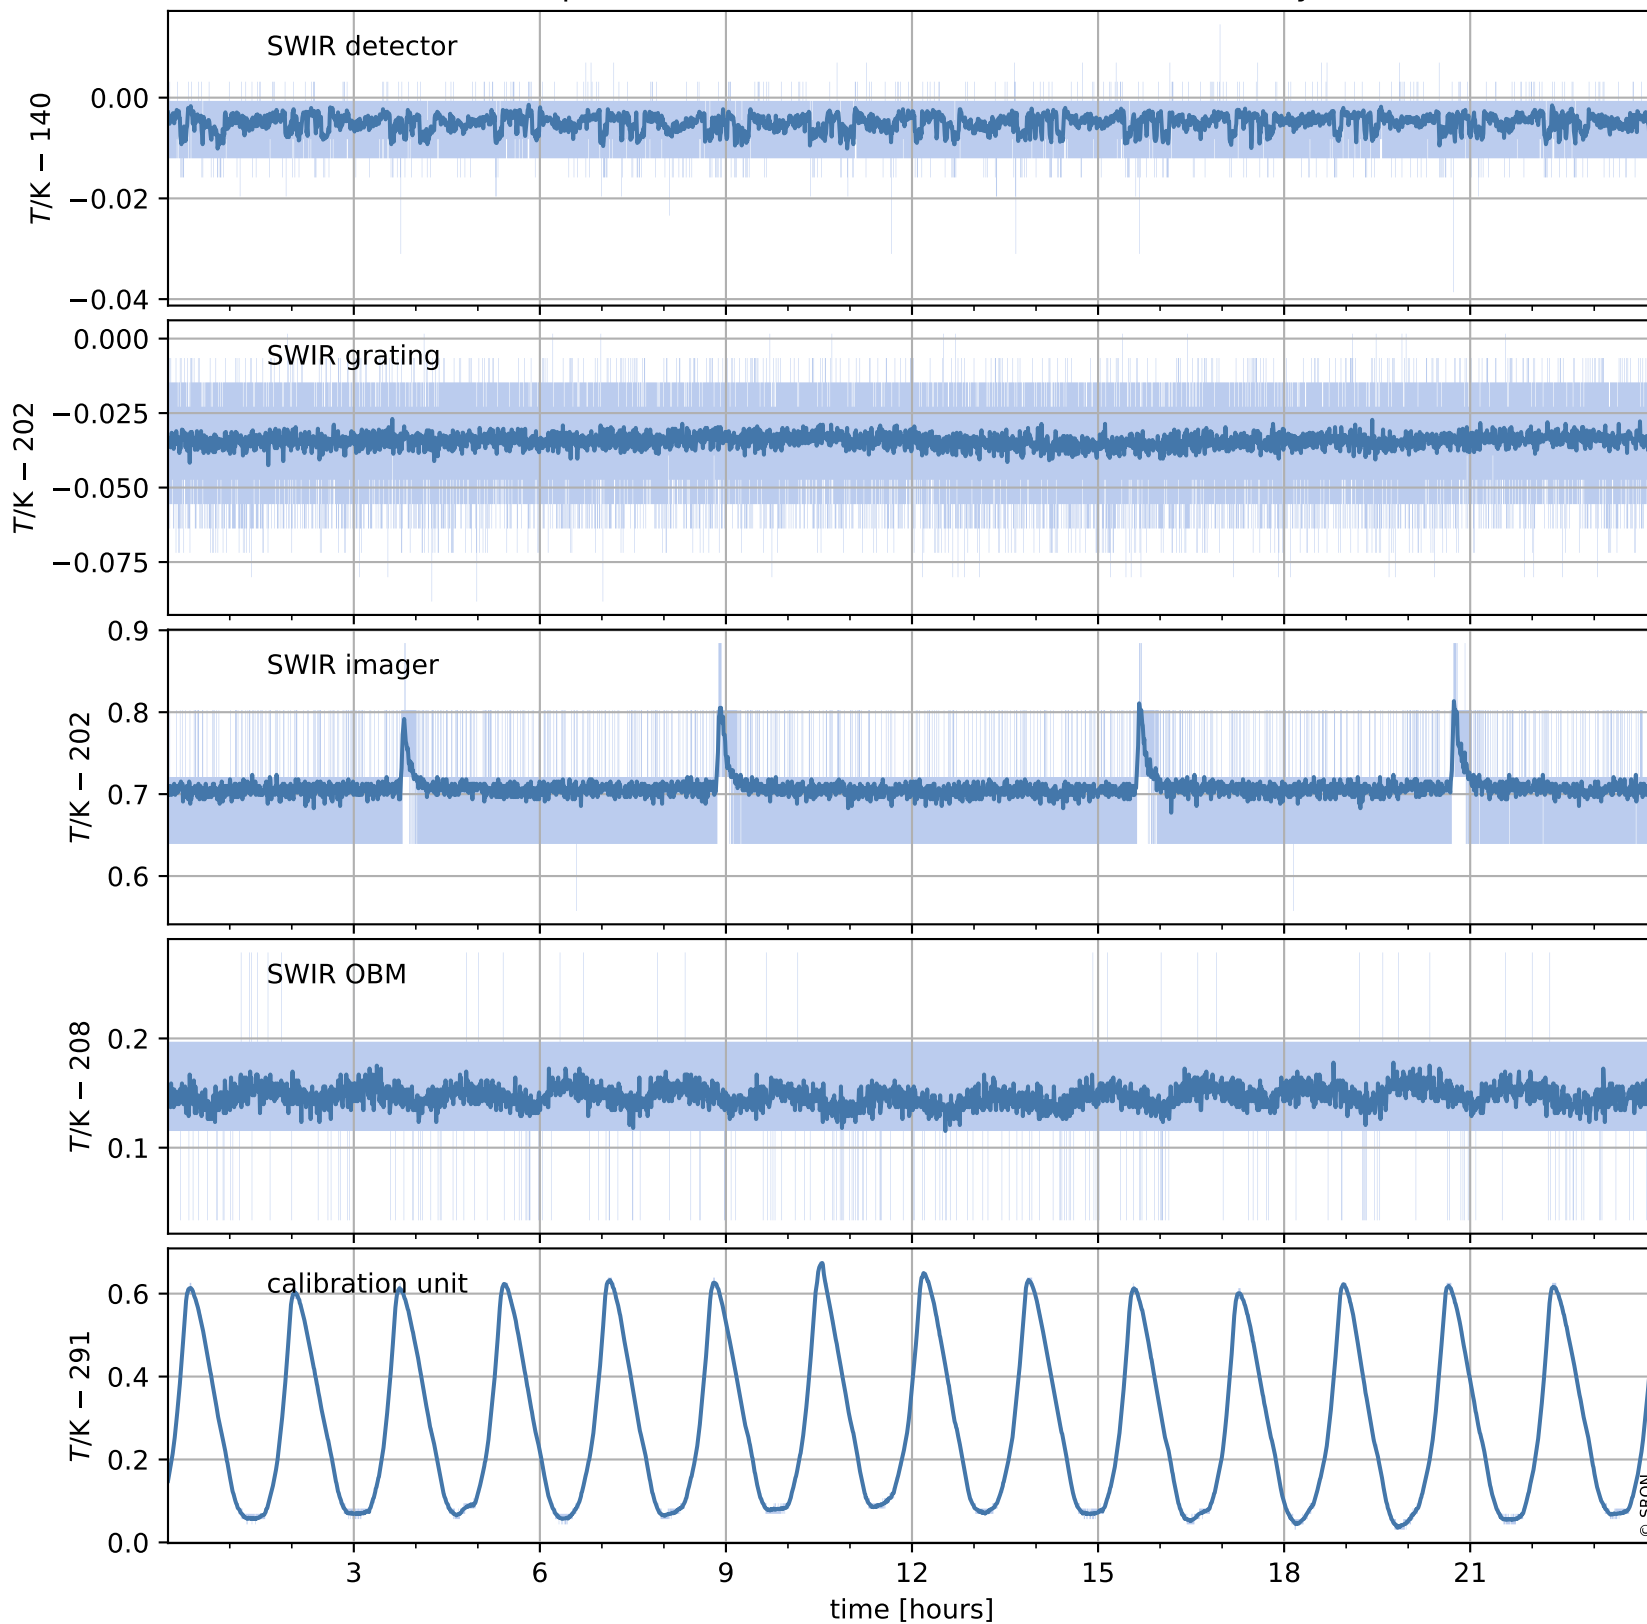

Tropomi SWIR housekeeping data

orbits : [25731, 25744]
coverage : 2022-10-01 / 2022-10-02
created : 2023-08-21T09:32:22

Temperature of sensors relevant for SWIR (one day)

Tropomi SWIR housekeeping data

orbits : [25260, 25744]
coverage : 2022-08-28 / 2022-10-02
created : 2023-08-21T09:32:22

Temperature of sensors relevant for SWIR (last month)

Tropomi SWIR housekeeping data

orbits : [25731, 25744]
coverage : 2022-10-01 / 2022-10-02
created : 2023-08-21T09:32:23

Current and duty cycle of 3 heaters relevant for SWIR (one day)