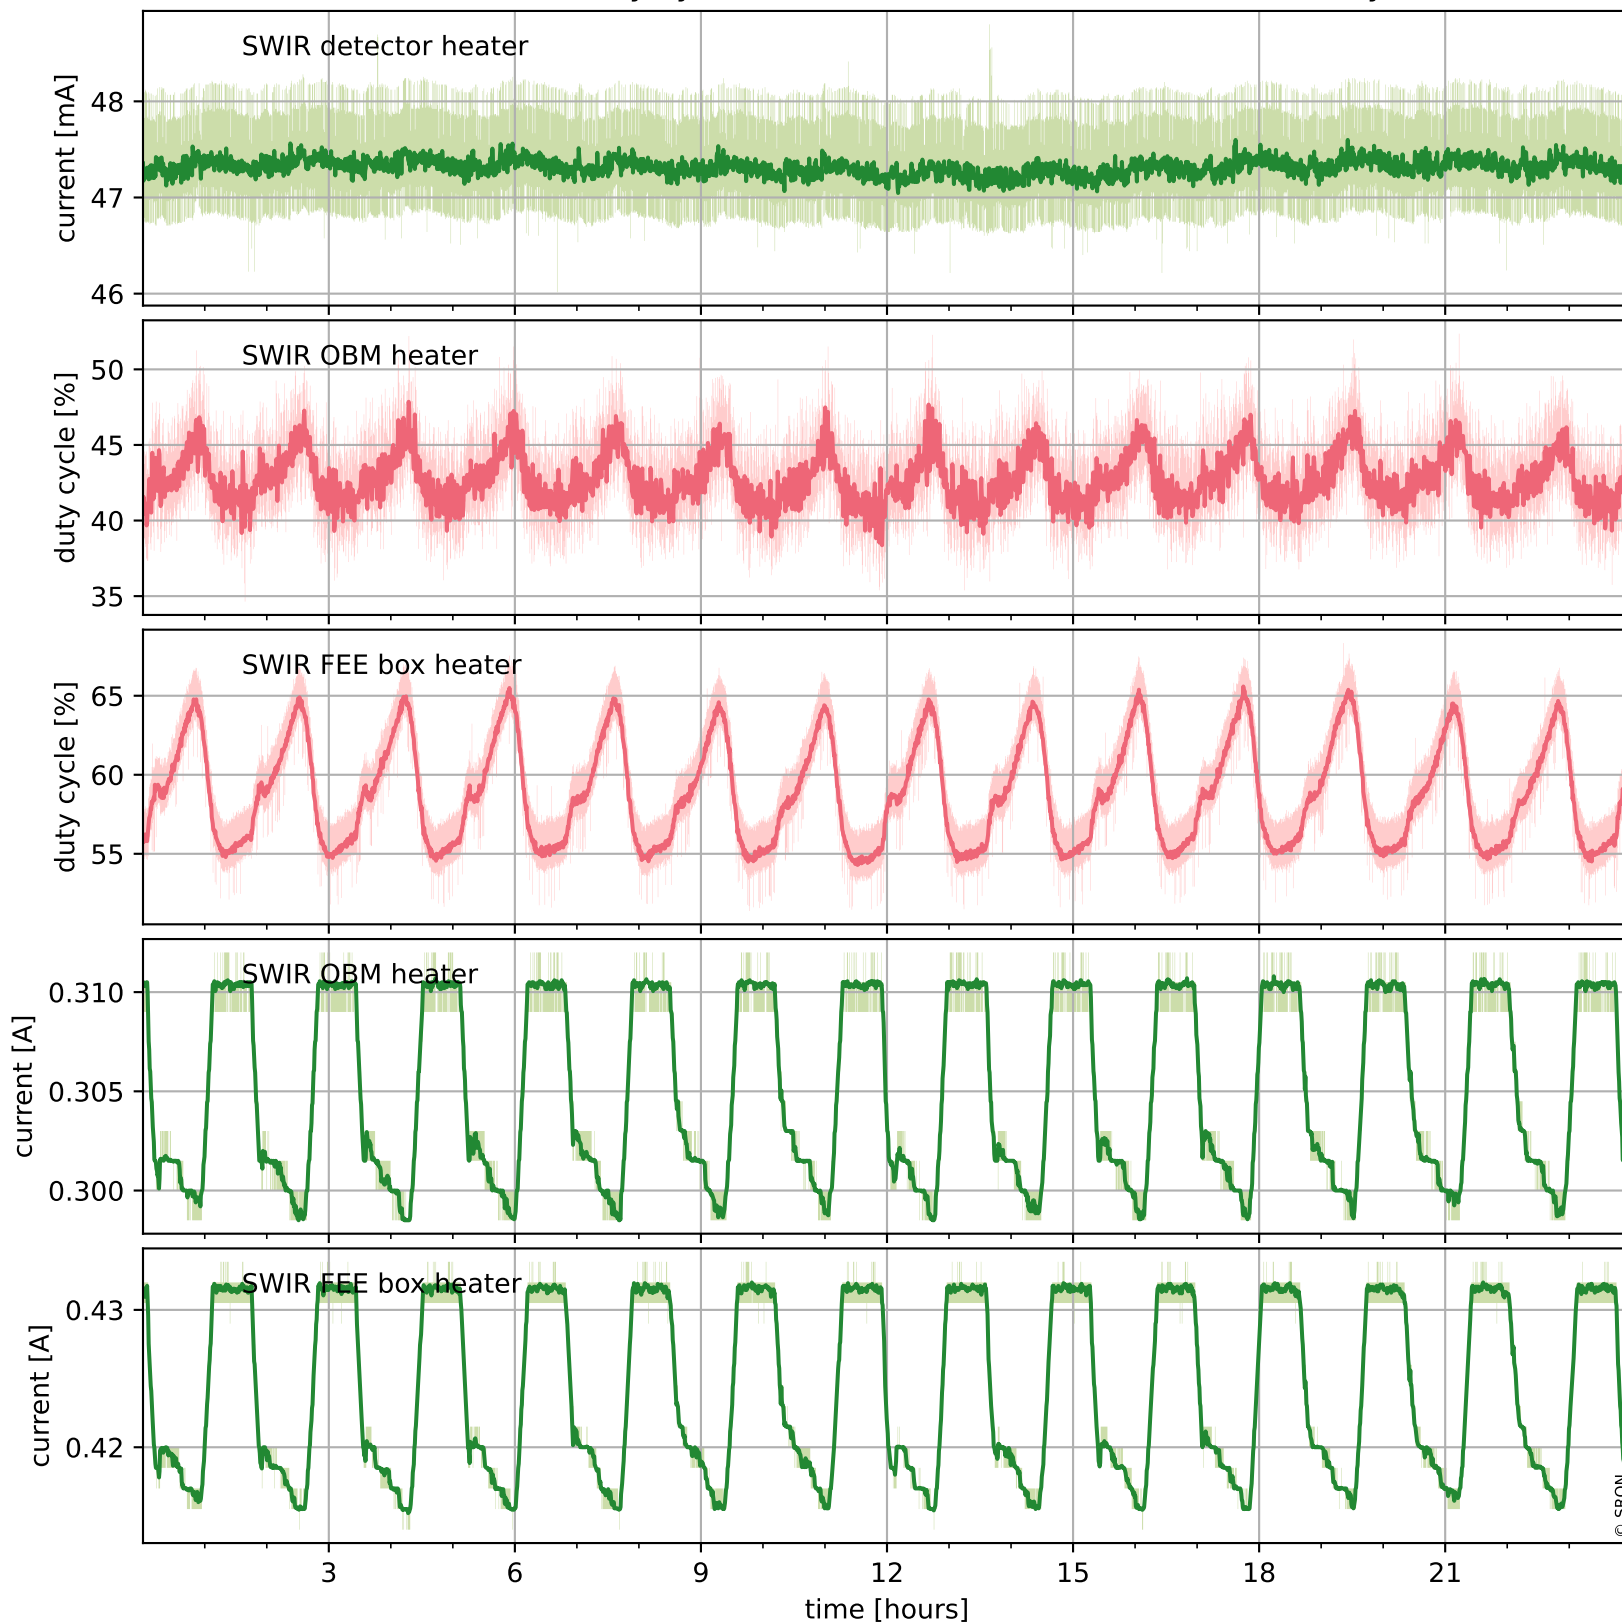

Tropomi SWIR housekeeping data

orbits : [25731, 25744]
coverage : 2022-10-01 / 2022-10-02
created : 2023-08-21T09:32:22

Temperature of sensors relevant for SWIR (one day)

Tropomi SWIR housekeeping data

orbits : [25260, 25744]
coverage : 2022-08-28 / 2022-10-02
created : 2023-08-21T09:32:22

Temperature of sensors relevant for SWIR (last month)

Tropomi SWIR housekeeping data

orbits : [25731, 25744]
coverage : 2022-10-01 / 2022-10-02
created : 2023-08-21T09:32:23

Current and duty cycle of 3 heaters relevant for SWIR (one day)

Tropomi SWIR housekeeping data

orbits : [25260, 25744]
coverage : 2022-08-28 / 2022-10-02
created : 2023-08-21T09:32:23

Current and duty cycle of 3 heaters relevant for SWIR (last month)

Tropomi SWIR housekeeping data