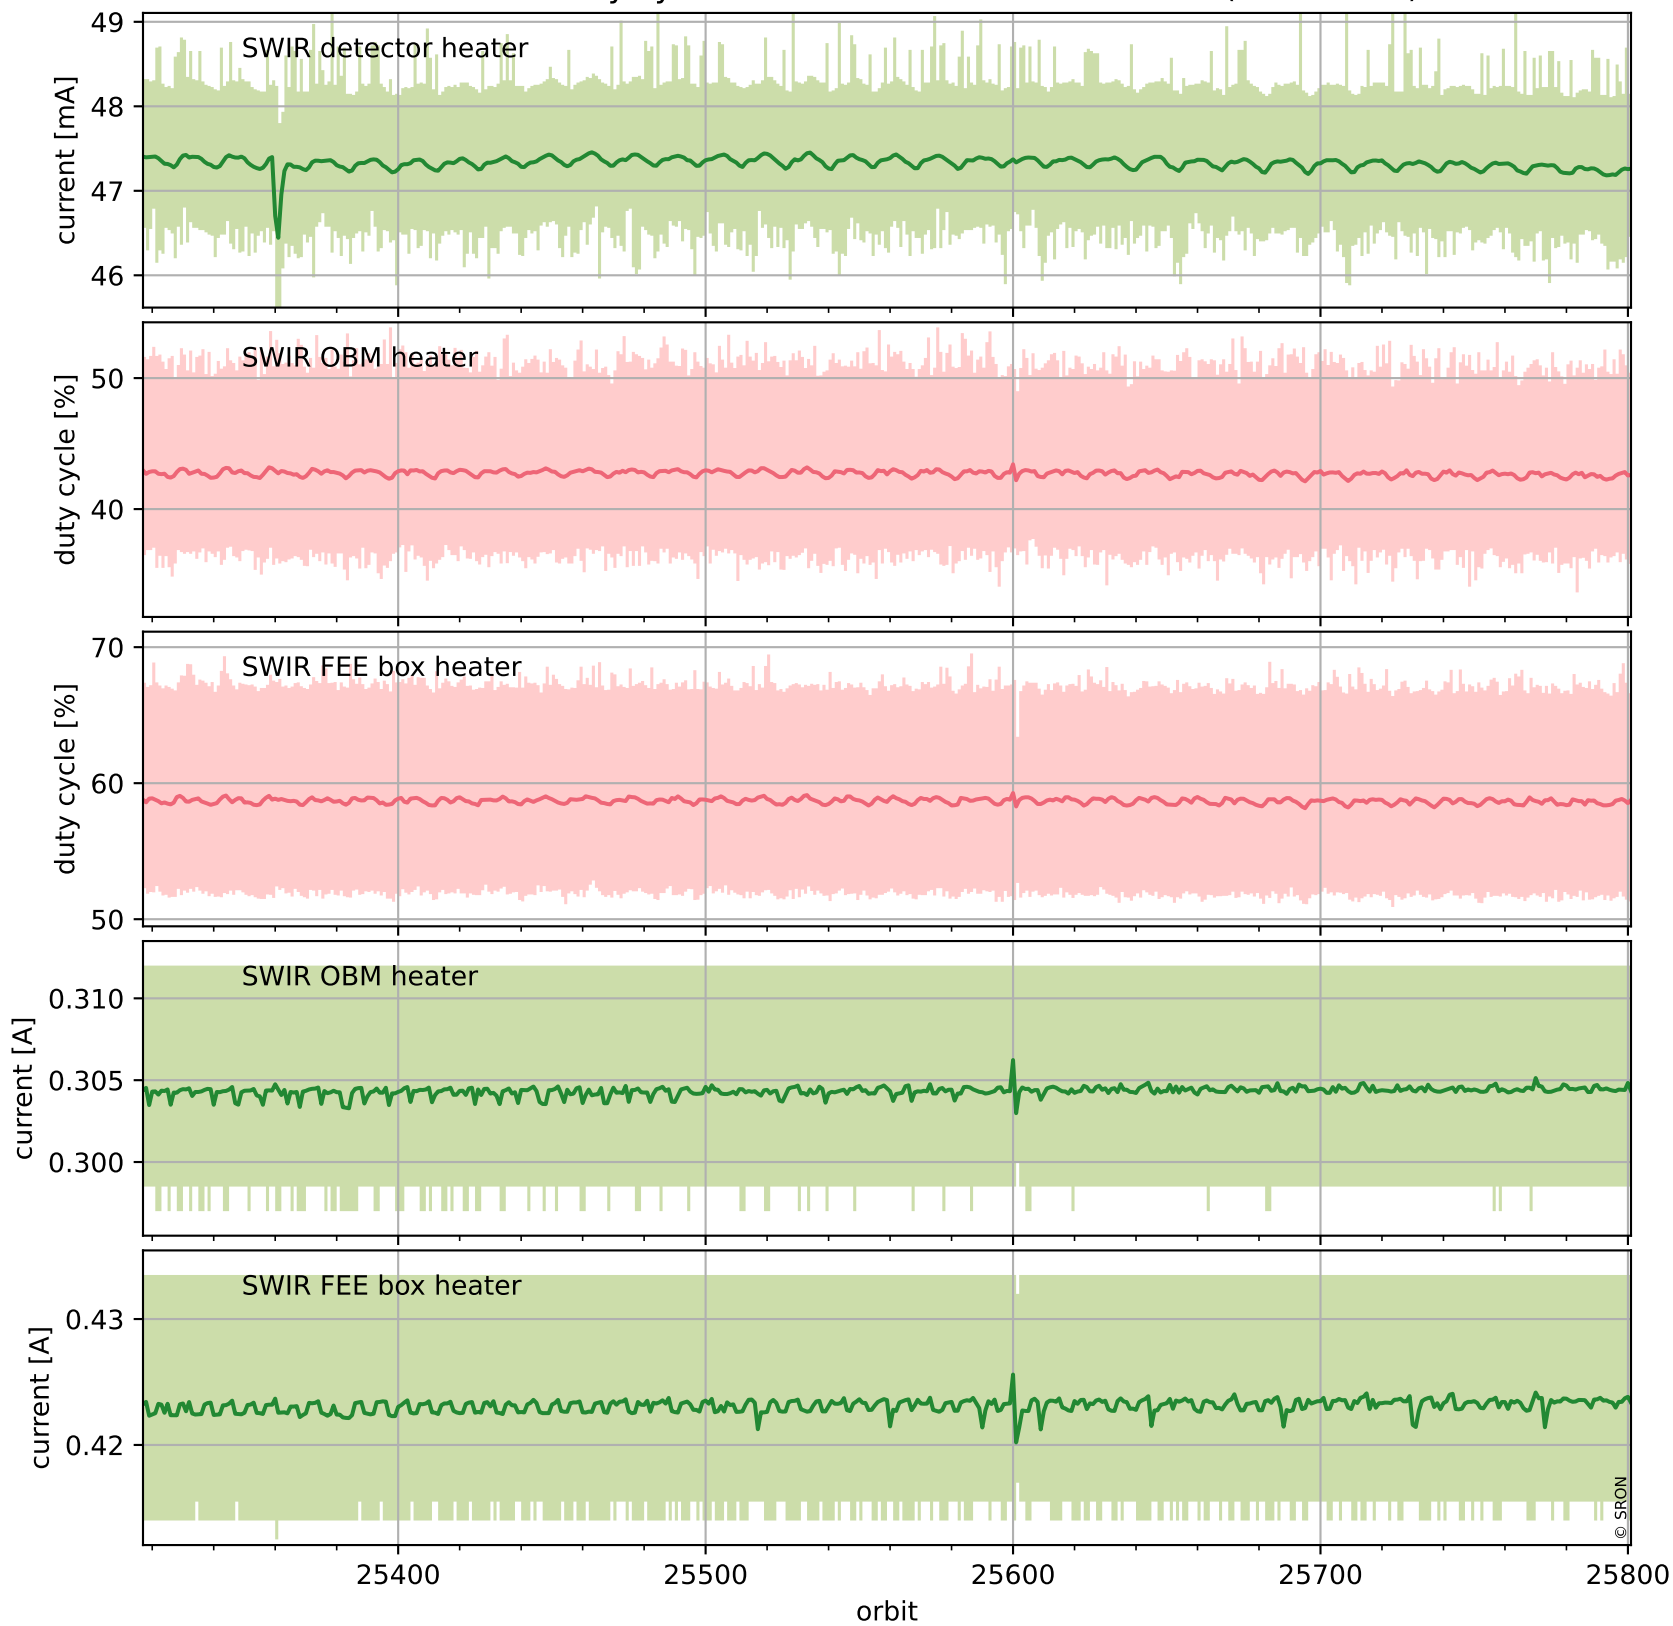

Tropomi SWIR housekeeping data

orbits : [25788, 25801]
coverage : 2022-10-05 / 2022-10-06
created : 2023-08-21T09:32:31

Temperature of sensors relevant for SWIR (one day)

Tropomi SWIR housekeeping data

orbits : [25317, 25801]
coverage : 2022-09-01 / 2022-10-06
created : 2023-08-21T09:32:31

Temperature of sensors relevant for SWIR (last month)

Tropomi SWIR housekeeping data

orbits : [25788, 25801]
coverage : 2022-10-05 / 2022-10-06
created : 2023-08-21T09:32:32

Current and duty cycle of 3 heaters relevant for SWIR (one day)

Tropomi SWIR housekeeping data

orbits : [25317, 25801]
coverage : 2022-09-01 / 2022-10-06
created : 2023-08-21T09:32:32

Current and duty cycle of 3 heaters relevant for SWIR (last month)

Tropomi SWIR housekeeping data

orbits : [25788, 25801]
coverage : 2022-10-05 / 2022-10-06
created : 2023-08-21T09:32:33

Temperature of sensors at the SWIR front-end electronics (one day)

Tropomi SWIR housekeeping data

orbits : [25317, 25801]
coverage : 2022-09-01 / 2022-10-06
created : 2023-08-21T09:32:33