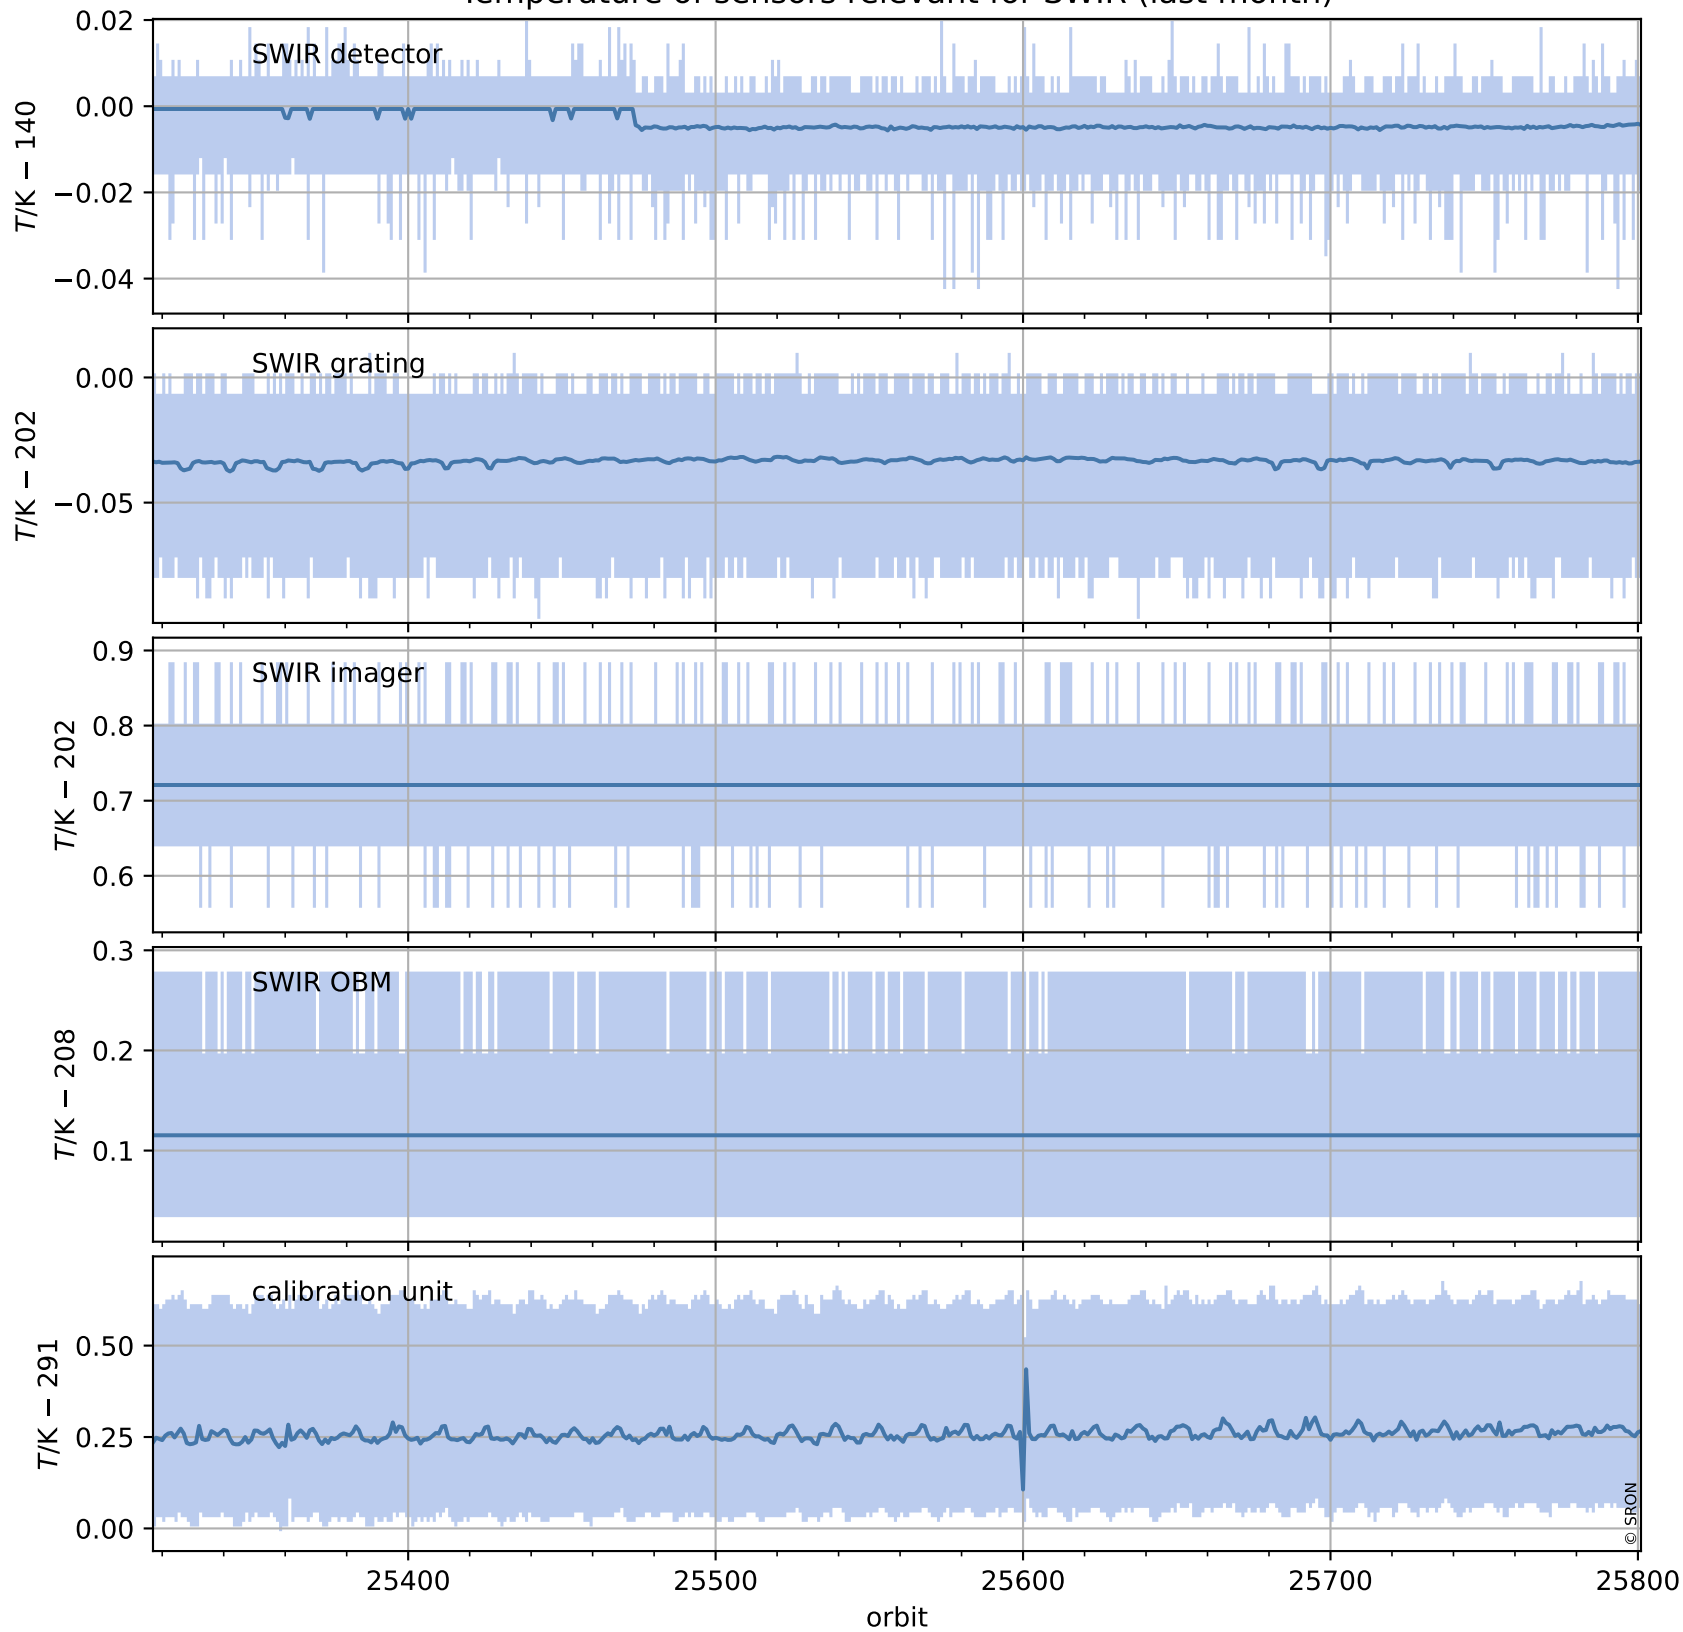

Tropomi SWIR housekeeping data

orbits : [25788, 25801]
coverage : 2022-10-05 / 2022-10-06
created : 2023-08-21T09:32:31

Temperature of sensors relevant for SWIR (one day)

Tropomi SWIR housekeeping data

orbits : [25317, 25801]
coverage : 2022-09-01 / 2022-10-06
created : 2023-08-21T09:32:31

Temperature of sensors relevant for SWIR (last month)

Tropomi SWIR housekeeping data

orbits : [25788, 25801]
coverage : 2022-10-05 / 2022-10-06
created : 2023-08-21T09:32:32

Current and duty cycle of 3 heaters relevant for SWIR (one day)

Tropomi SWIR housekeeping data

orbits : [25317, 25801]
coverage : 2022-09-01 / 2022-10-06
created : 2023-08-21T09:32:32

Current and duty cycle of 3 heaters relevant for SWIR (last month)

Tropomi SWIR housekeeping data

orbits : [25788, 25801]
coverage : 2022-10-05 / 2022-10-06
created : 2023-08-21T09:32:33

Temperature of sensors at the SWIR front-end electronics (one day)

Tropomi SWIR housekeeping data

orbits : [25317, 25801]
coverage : 2022-09-01 / 2022-10-06
created : 2023-08-21T09:32:33