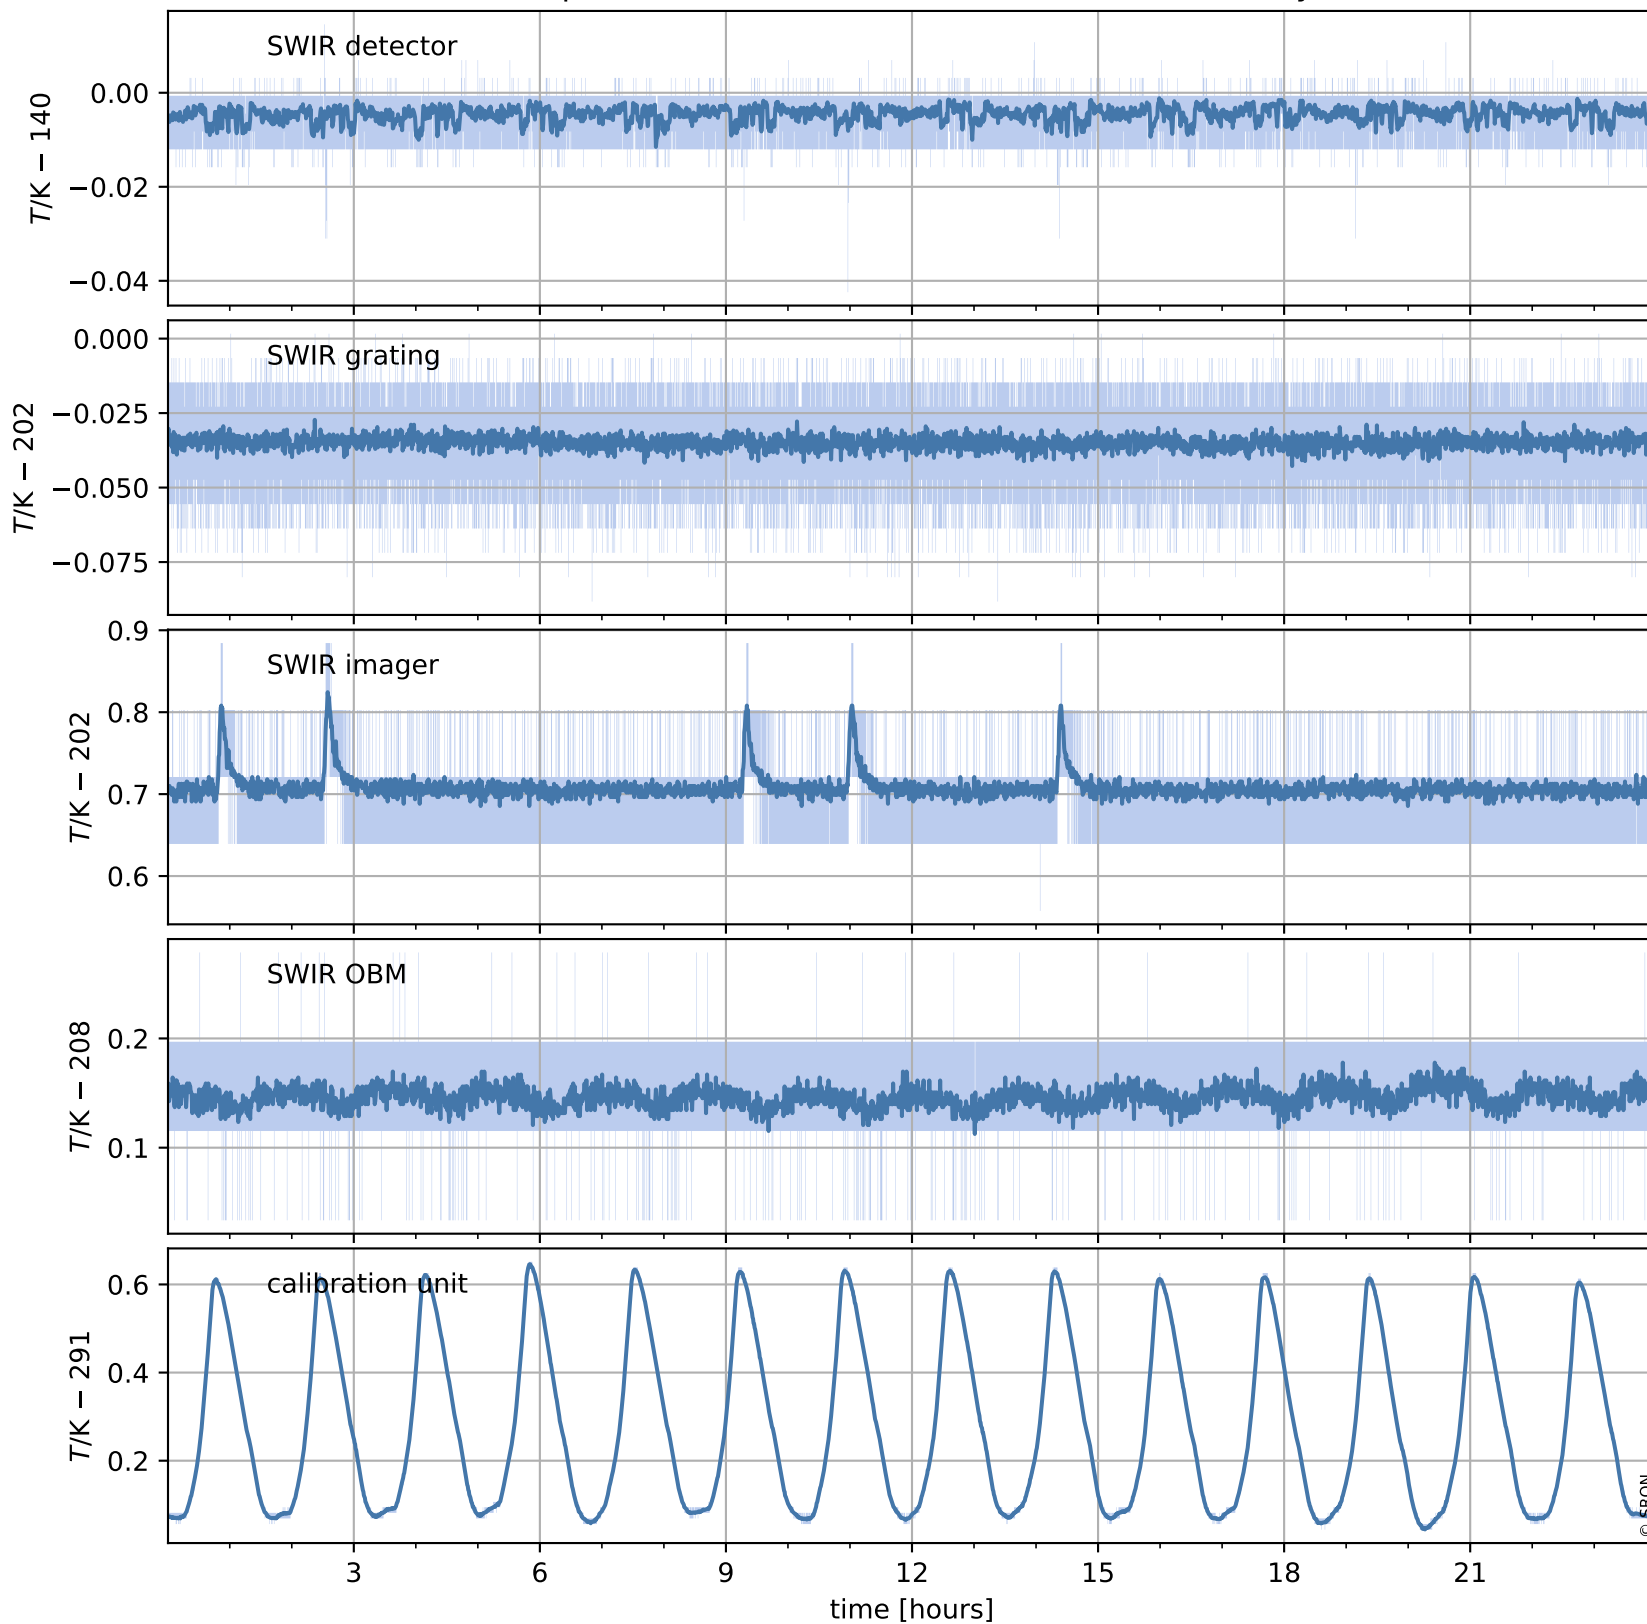

Tropomi SWIR housekeeping data

orbits : [25788, 25801]
coverage : 2022-10-05 / 2022-10-06
created : 2023-08-21T09:32:31

Temperature of sensors relevant for SWIR (one day)

Tropomi SWIR housekeeping data

orbits : [25317, 25801]
coverage : 2022-09-01 / 2022-10-06
created : 2023-08-21T09:32:31

Temperature of sensors relevant for SWIR (last month)

Tropomi SWIR housekeeping data

orbits : [25788, 25801]
coverage : 2022-10-05 / 2022-10-06
created : 2023-08-21T09:32:32

Current and duty cycle of 3 heaters relevant for SWIR (one day)

Tropomi SWIR housekeeping data

orbits : [25317, 25801]
coverage : 2022-09-01 / 2022-10-06
created : 2023-08-21T09:32:32

Current and duty cycle of 3 heaters relevant for SWIR (last month)

Tropomi SWIR housekeeping data