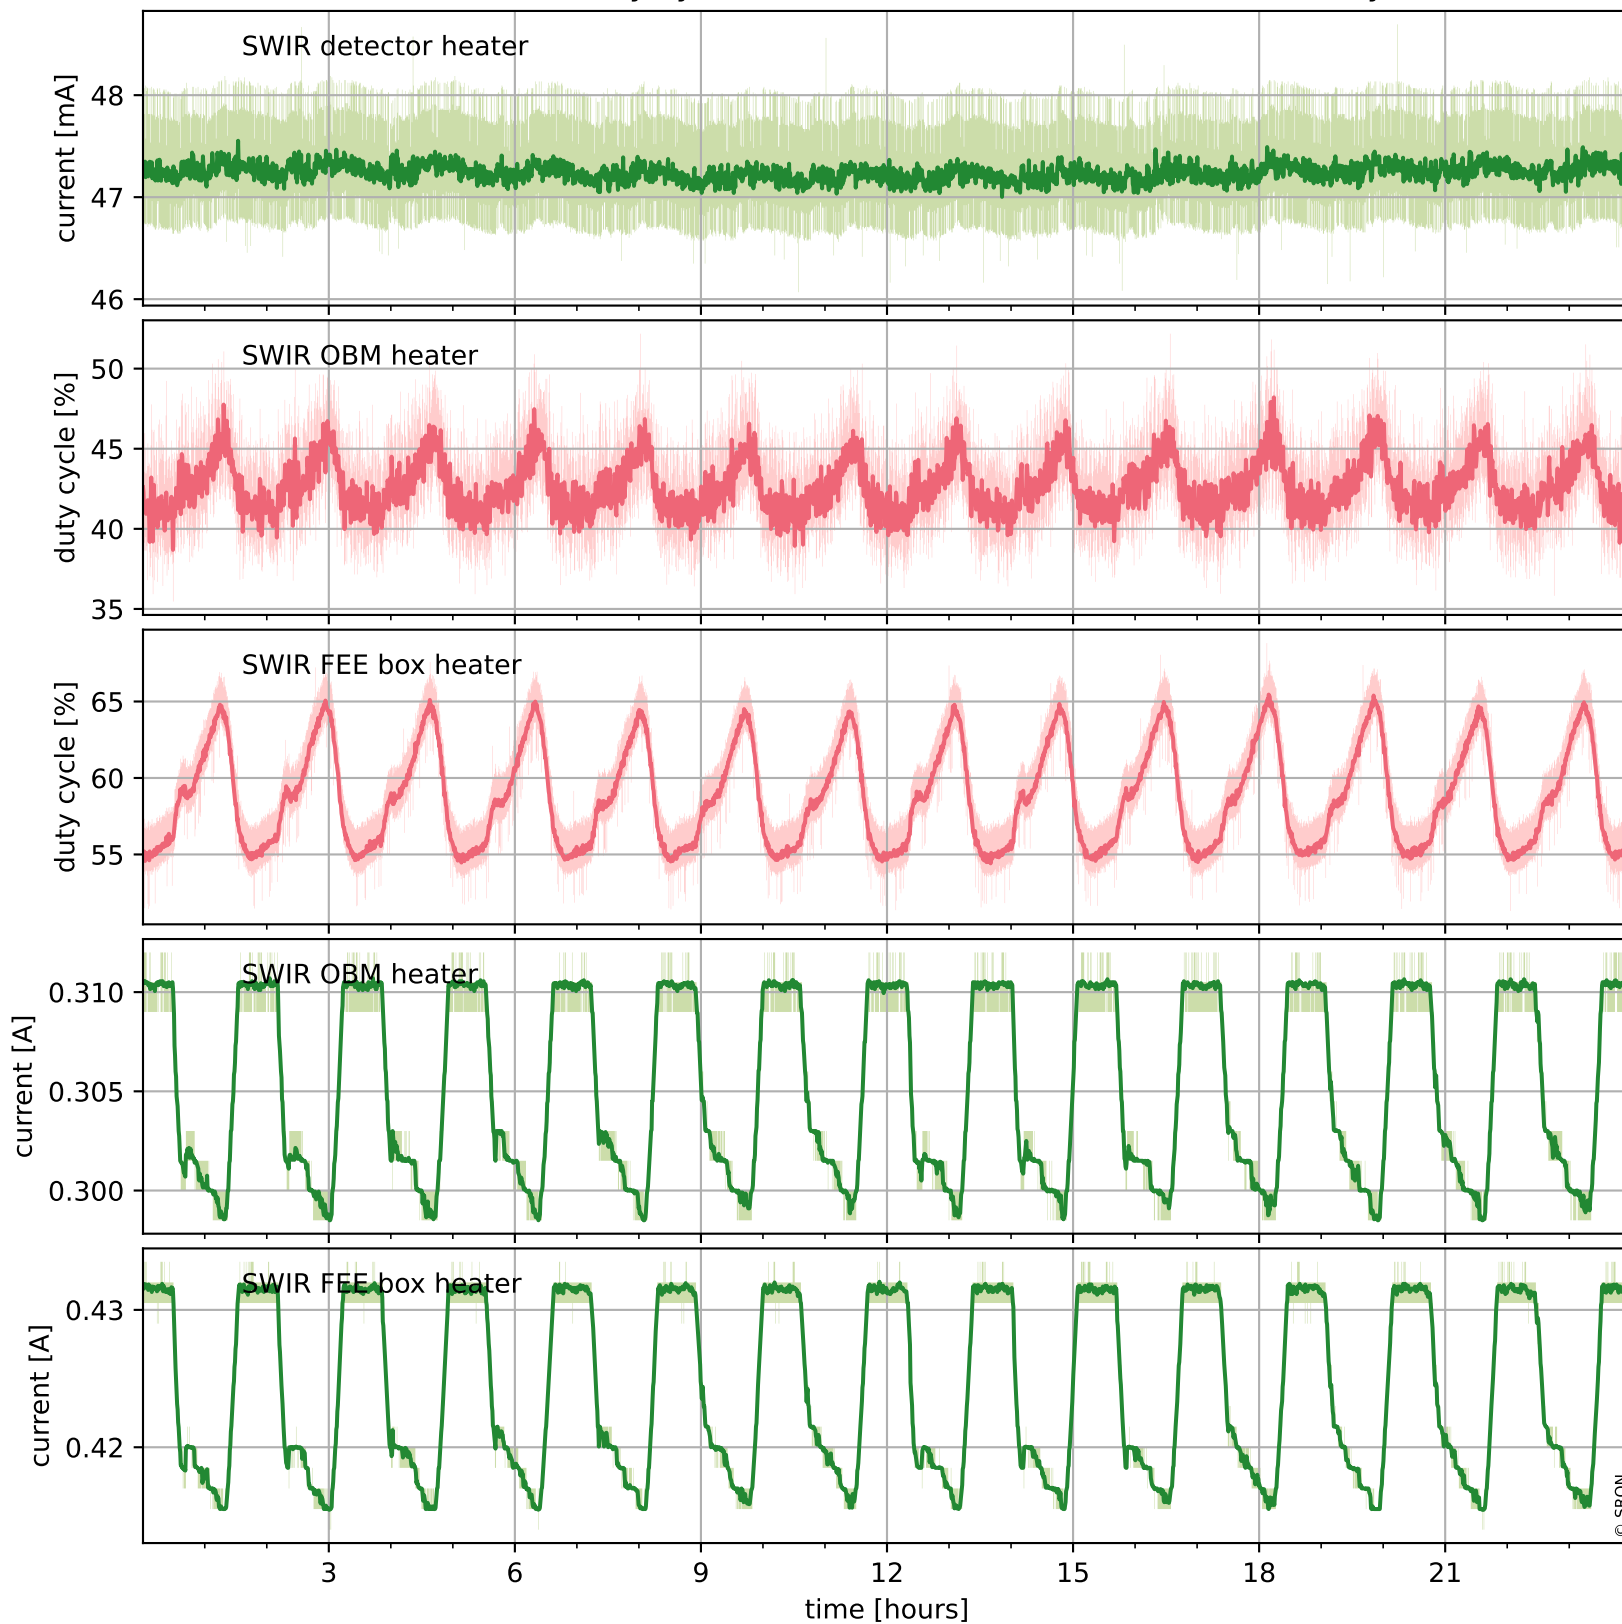

Tropomi SWIR housekeeping data

orbits : [25788, 25801]
coverage : 2022-10-05 / 2022-10-06
created : 2023-08-21T09:32:31

Temperature of sensors relevant for SWIR (one day)

Tropomi SWIR housekeeping data

orbits : [25317, 25801]
coverage : 2022-09-01 / 2022-10-06
created : 2023-08-21T09:32:31

Temperature of sensors relevant for SWIR (last month)

Tropomi SWIR housekeeping data

orbits : [25788, 25801]
coverage : 2022-10-05 / 2022-10-06
created : 2023-08-21T09:32:32

Current and duty cycle of 3 heaters relevant for SWIR (one day)

Tropomi SWIR housekeeping data

orbits : [25317, 25801]
coverage : 2022-09-01 / 2022-10-06
created : 2023-08-21T09:32:32

Current and duty cycle of 3 heaters relevant for SWIR (last month)

Tropomi SWIR housekeeping data