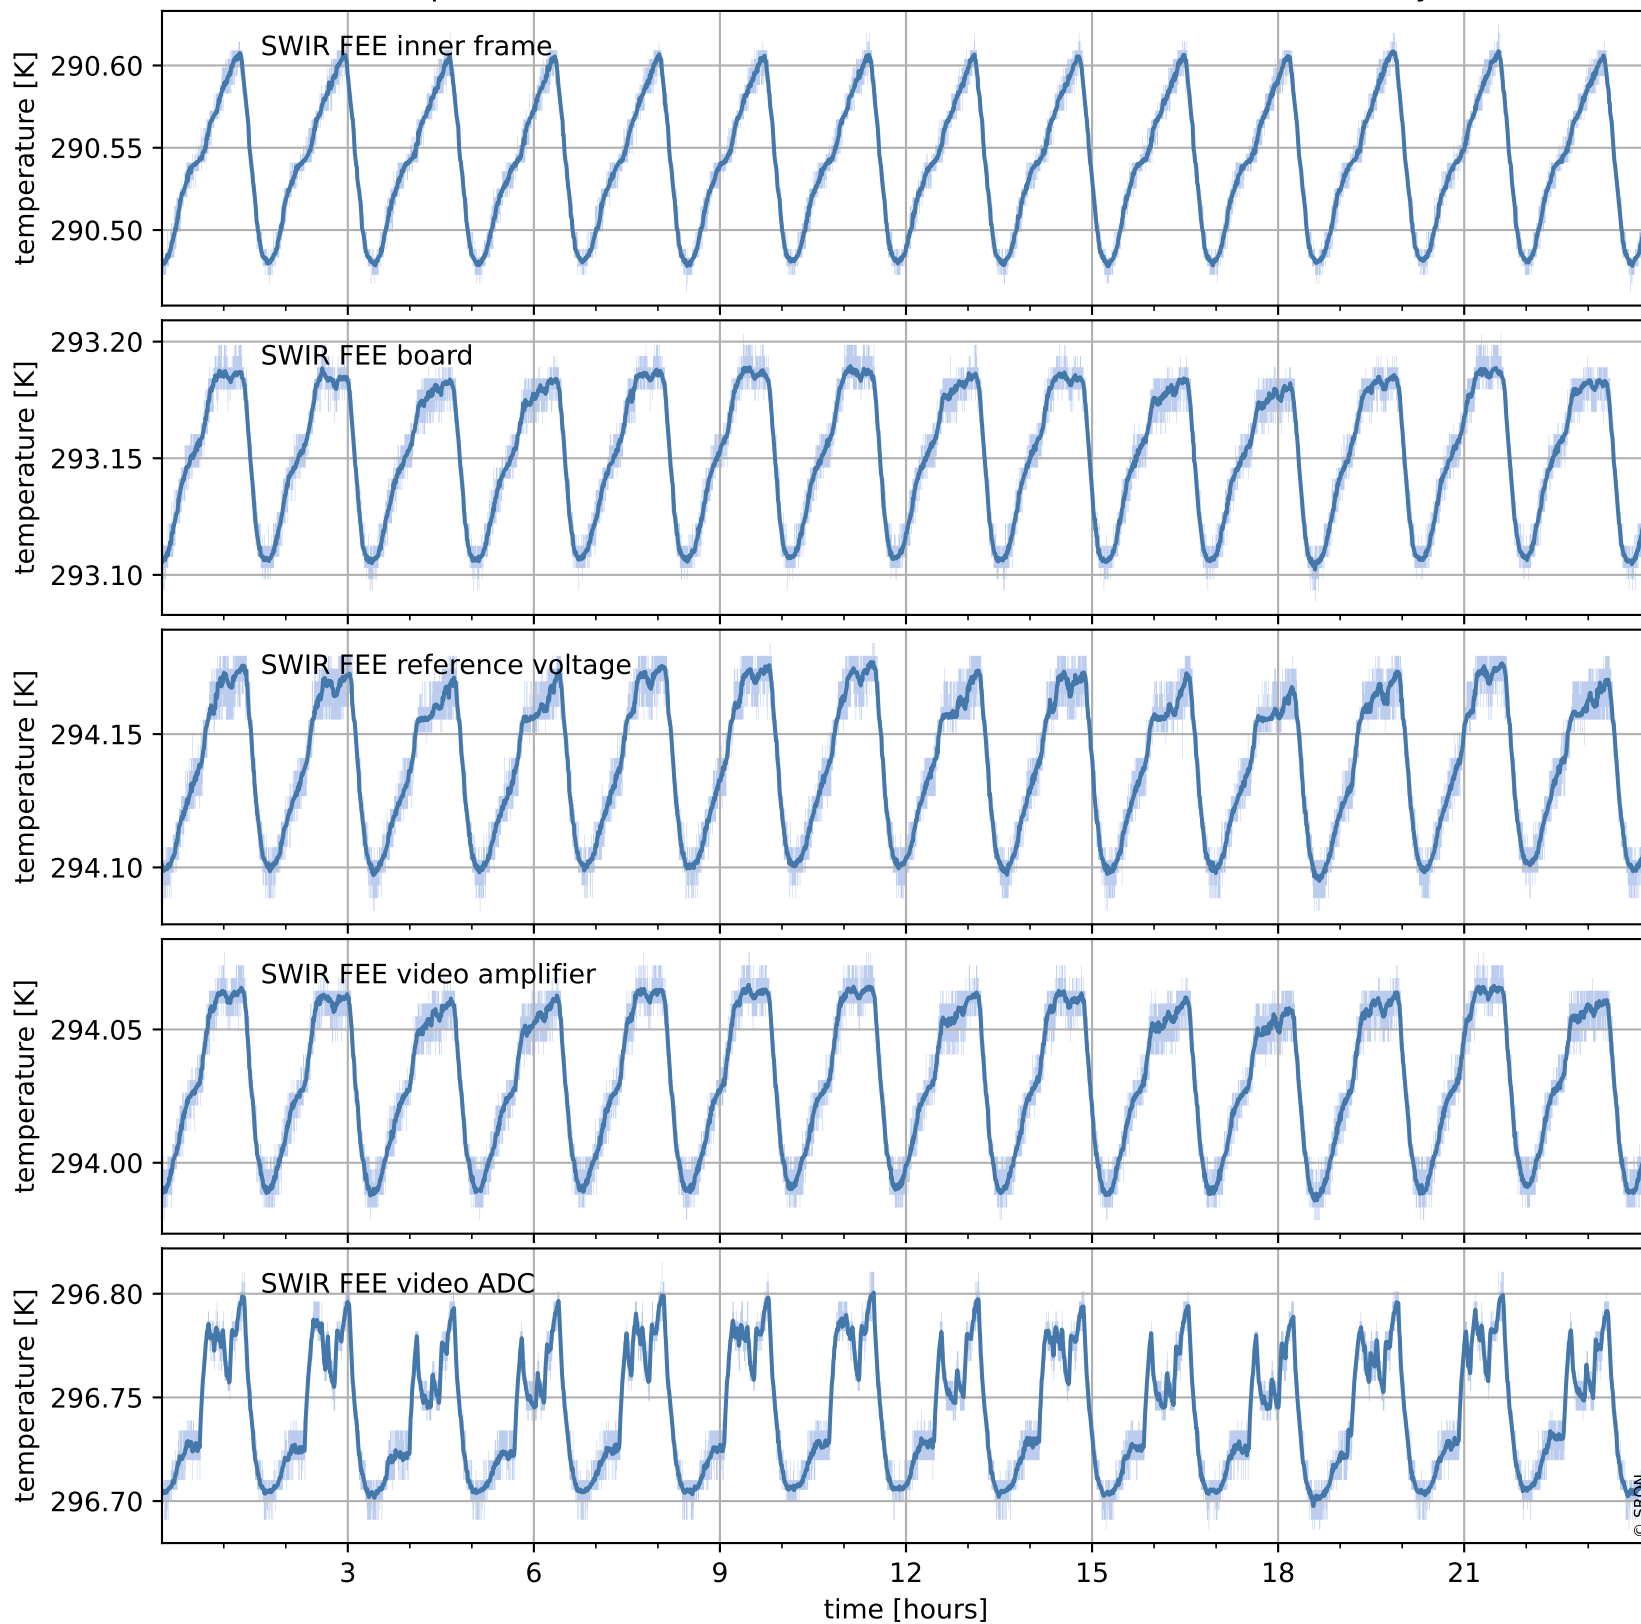

Tropomi SWIR housekeeping data

orbits : [25788, 25801]
coverage : 2022-10-05 / 2022-10-06
created : 2023-08-21T09:32:31

Temperature of sensors relevant for SWIR (one day)

Tropomi SWIR housekeeping data

orbits : [25317, 25801]
coverage : 2022-09-01 / 2022-10-06
created : 2023-08-21T09:32:31

Temperature of sensors relevant for SWIR (last month)

Tropomi SWIR housekeeping data

orbits : [25788, 25801]
coverage : 2022-10-05 / 2022-10-06
created : 2023-08-21T09:32:32

Current and duty cycle of 3 heaters relevant for SWIR (one day)

Tropomi SWIR housekeeping data

orbits : [25317, 25801]
coverage : 2022-09-01 / 2022-10-06
created : 2023-08-21T09:32:32

Current and duty cycle of 3 heaters relevant for SWIR (last month)

Tropomi SWIR housekeeping data

orbits : [25788, 25801]
coverage : 2022-10-05 / 2022-10-06
created : 2023-08-21T09:32:33

Temperature of sensors at the SWIR front-end electronics (one day)

Tropomi SWIR housekeeping data

orbits : [25317, 25801]
coverage : 2022-09-01 / 2022-10-06
created : 2023-08-21T09:32:33