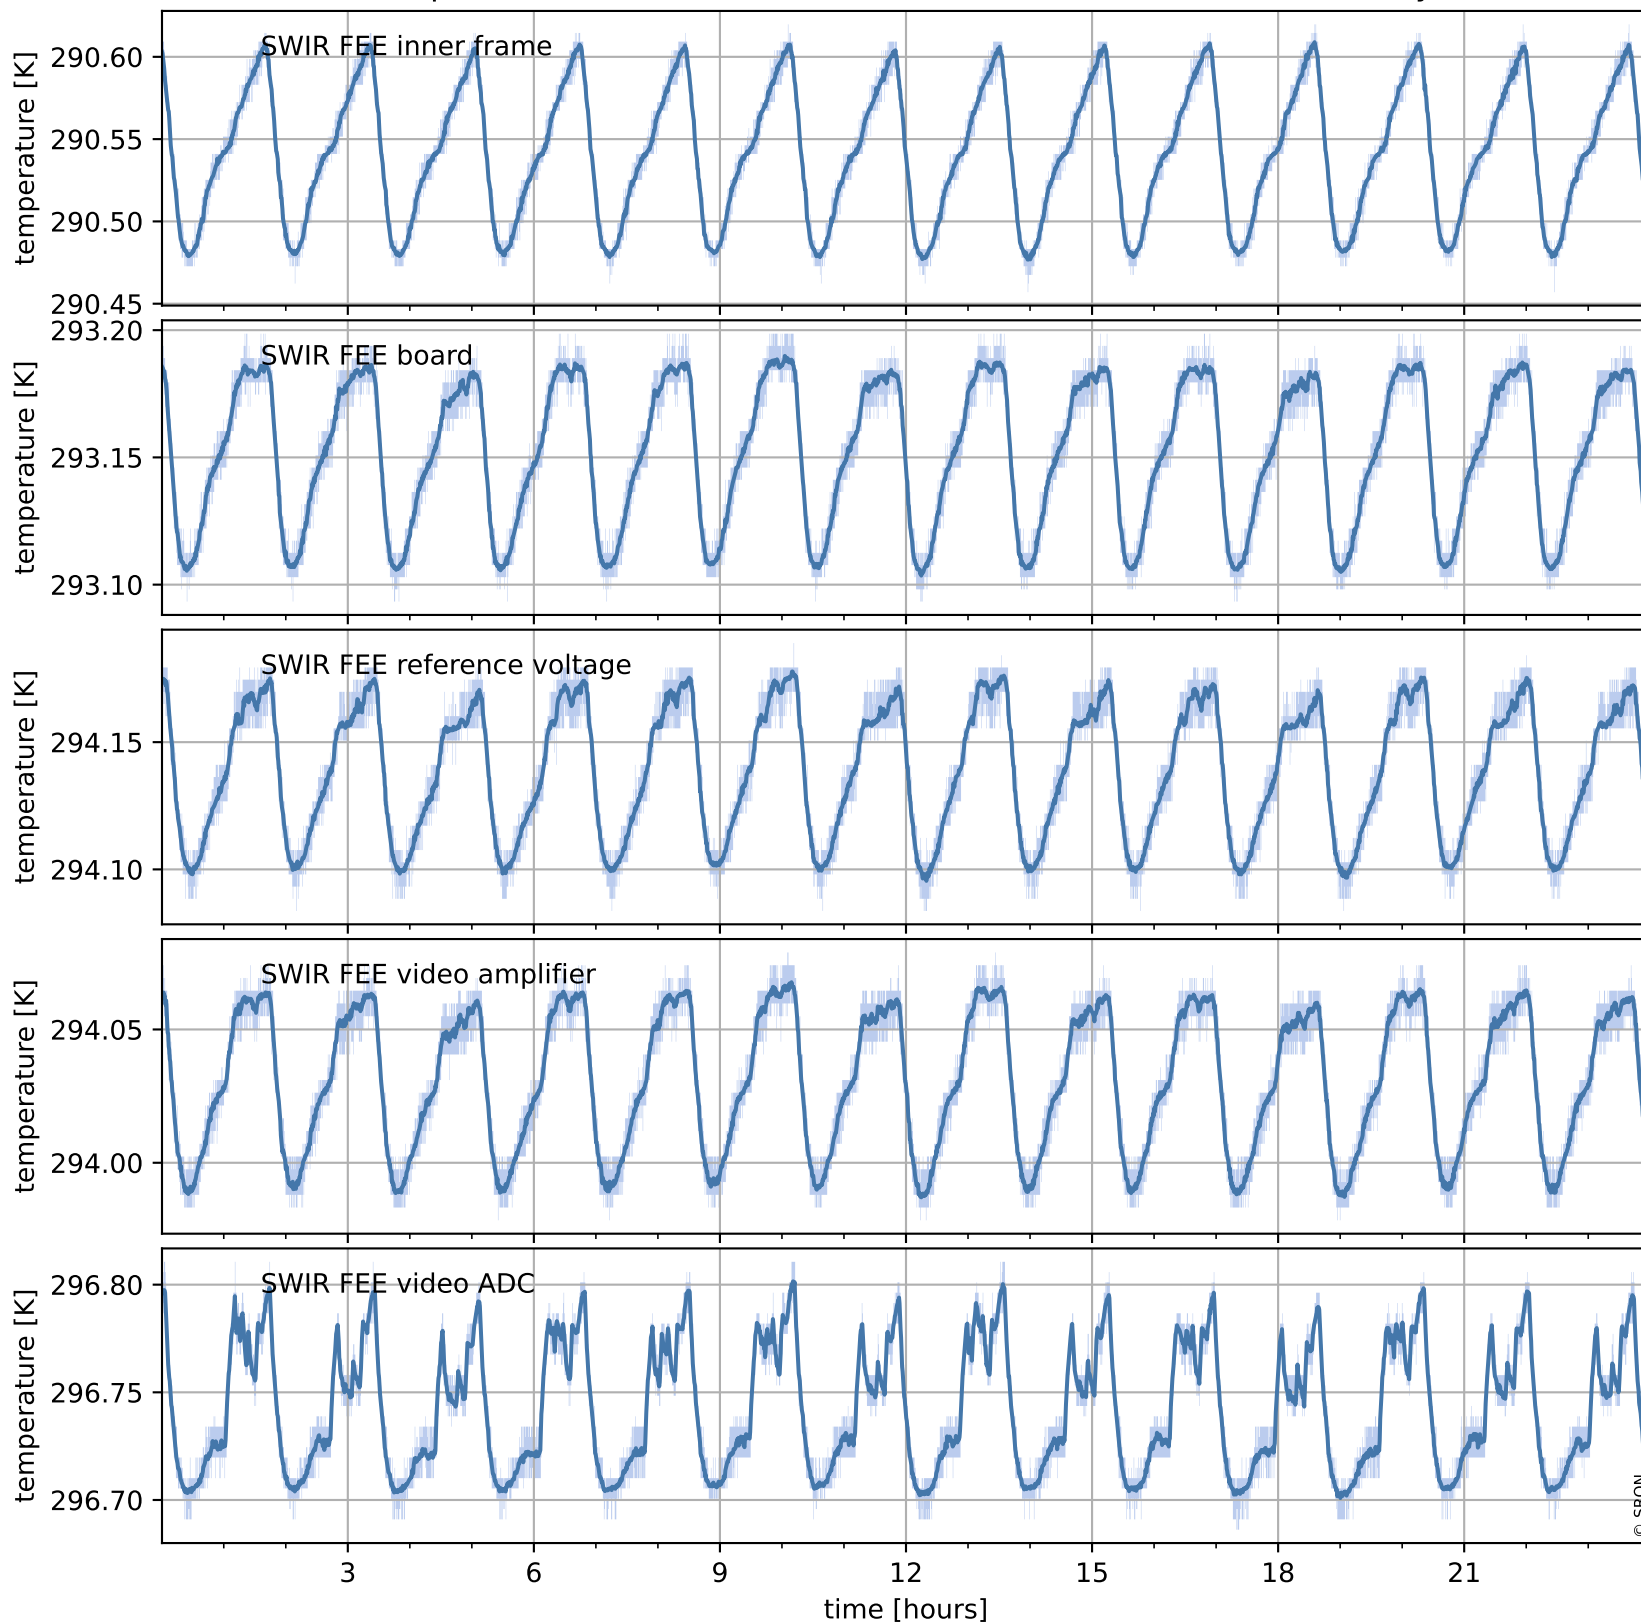

Tropomi SWIR housekeeping data

orbits : [25845, 25858]
coverage : 2022-10-09 / 2022-10-10
created : 2023-08-21T09:32:40

Temperature of sensors relevant for SWIR (one day)

Tropomi SWIR housekeeping data

orbits : [25374, 25858]
coverage : 2022-09-05 / 2022-10-10
created : 2023-08-21T09:32:41

Temperature of sensors relevant for SWIR (last month)

Tropomi SWIR housekeeping data

orbits : [25845, 25858]
coverage : 2022-10-09 / 2022-10-10
created : 2023-08-21T09:32:41

Current and duty cycle of 3 heaters relevant for SWIR (one day)

Tropomi SWIR housekeeping data

orbits : [25374, 25858]
coverage : 2022-09-05 / 2022-10-10
created : 2023-08-21T09:32:41

Current and duty cycle of 3 heaters relevant for SWIR (last month)

Tropomi SWIR housekeeping data

orbits : [25845, 25858]
coverage : 2022-10-09 / 2022-10-10
created : 2023-08-21T09:32:42

Temperature of sensors at the SWIR front-end electronics (one day)

Tropomi SWIR housekeeping data

orbits : [25374, 25858]
coverage : 2022-09-05 / 2022-10-10
created : 2023-08-21T09:32:42