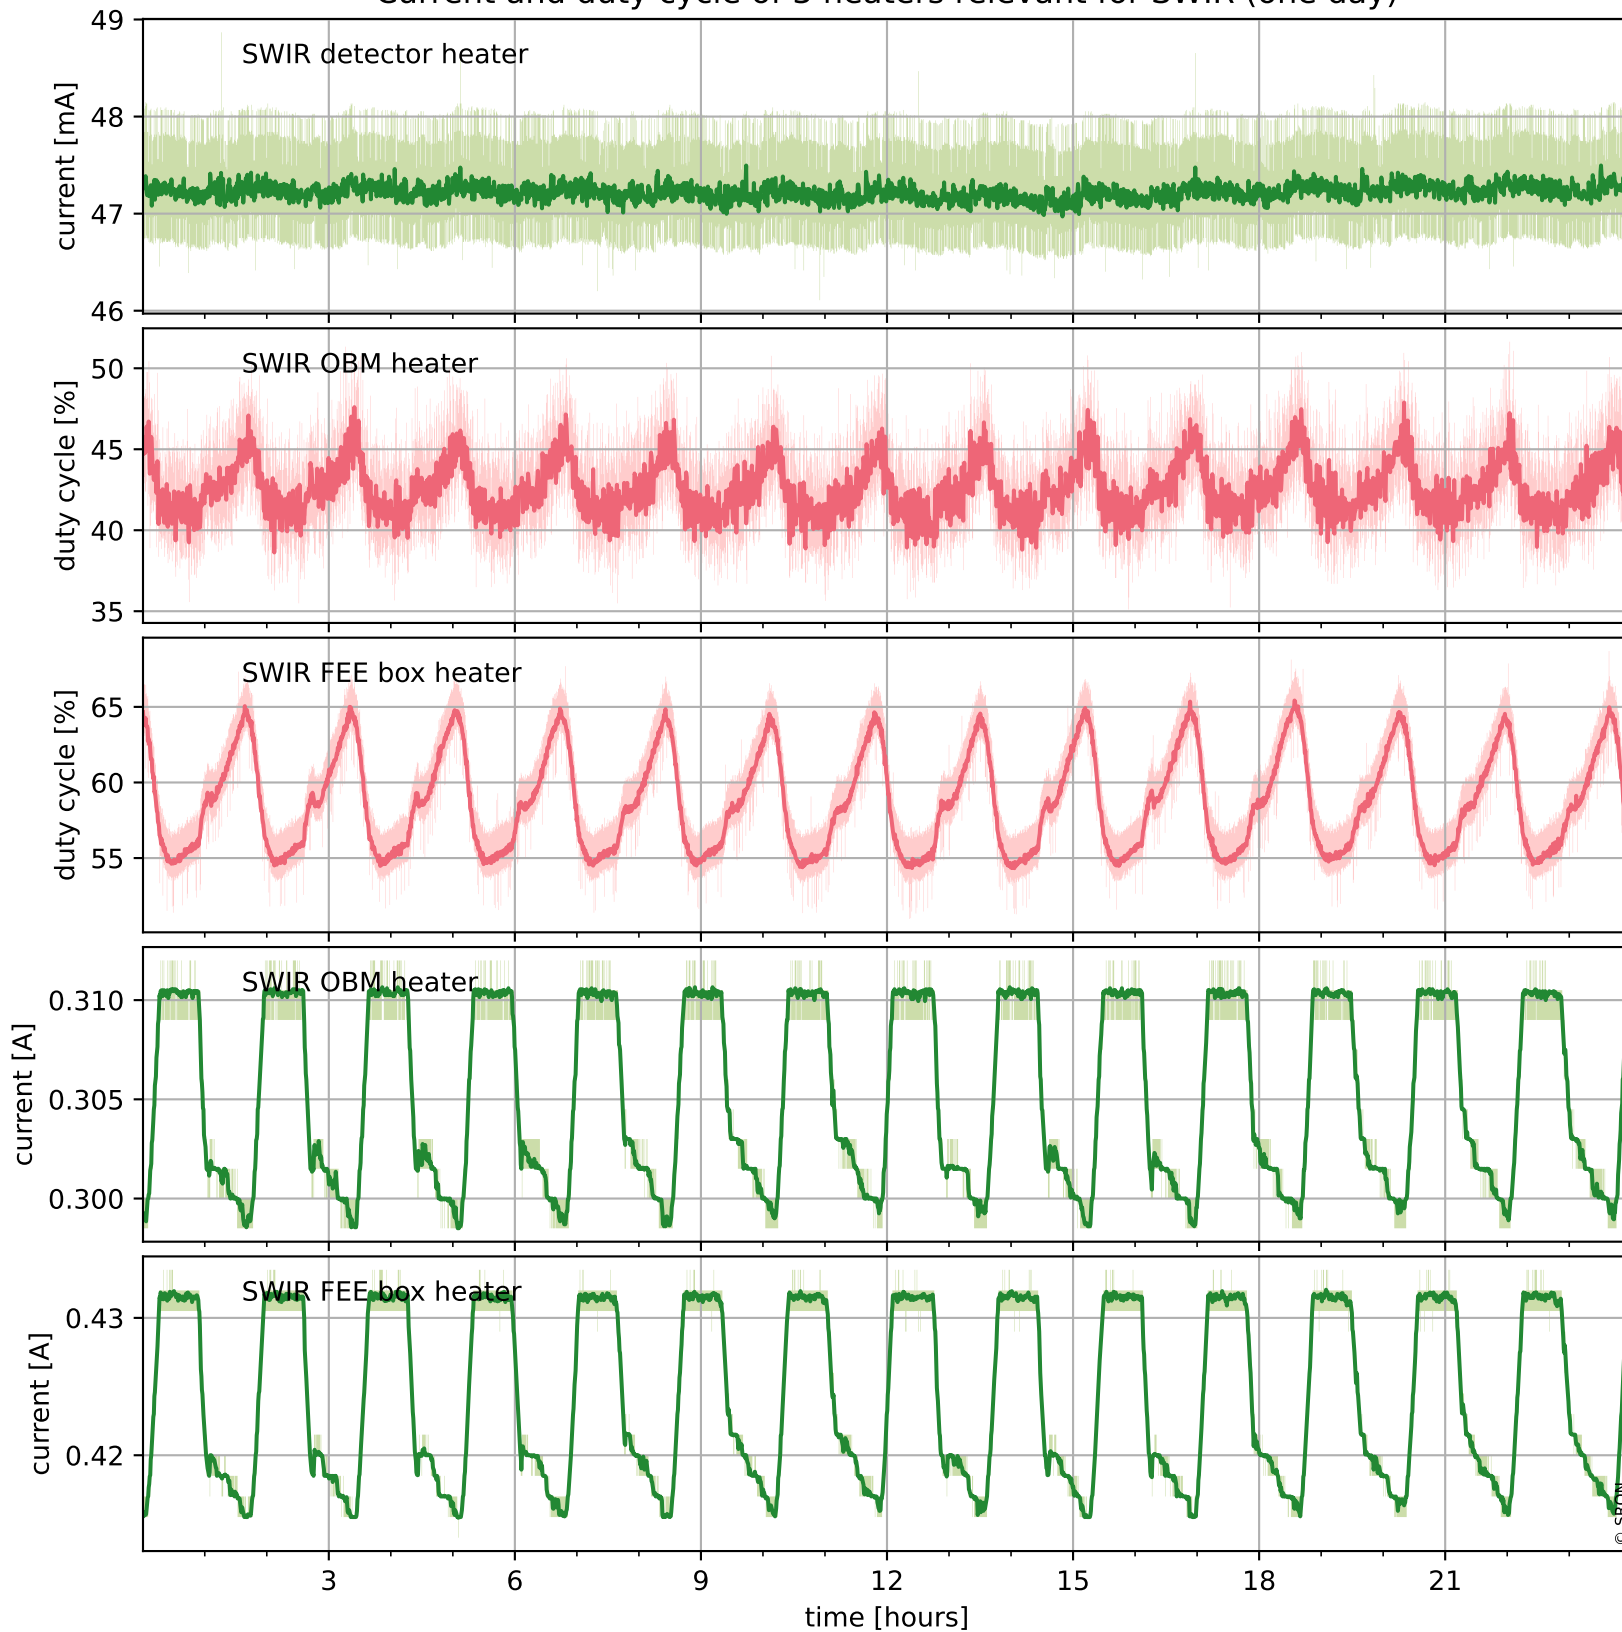

Tropomi SWIR housekeeping data

orbits : [25845, 25858]
coverage : 2022-10-09 / 2022-10-10
created : 2023-08-21T09:32:40

Temperature of sensors relevant for SWIR (one day)

Tropomi SWIR housekeeping data

orbits : [25374, 25858]
coverage : 2022-09-05 / 2022-10-10
created : 2023-08-21T09:32:41

Temperature of sensors relevant for SWIR (last month)

Tropomi SWIR housekeeping data

orbits : [25845, 25858]
coverage : 2022-10-09 / 2022-10-10
created : 2023-08-21T09:32:41

Current and duty cycle of 3 heaters relevant for SWIR (one day)

Tropomi SWIR housekeeping data

orbits : [25374, 25858]
coverage : 2022-09-05 / 2022-10-10
created : 2023-08-21T09:32:41

Current and duty cycle of 3 heaters relevant for SWIR (last month)

Tropomi SWIR housekeeping data