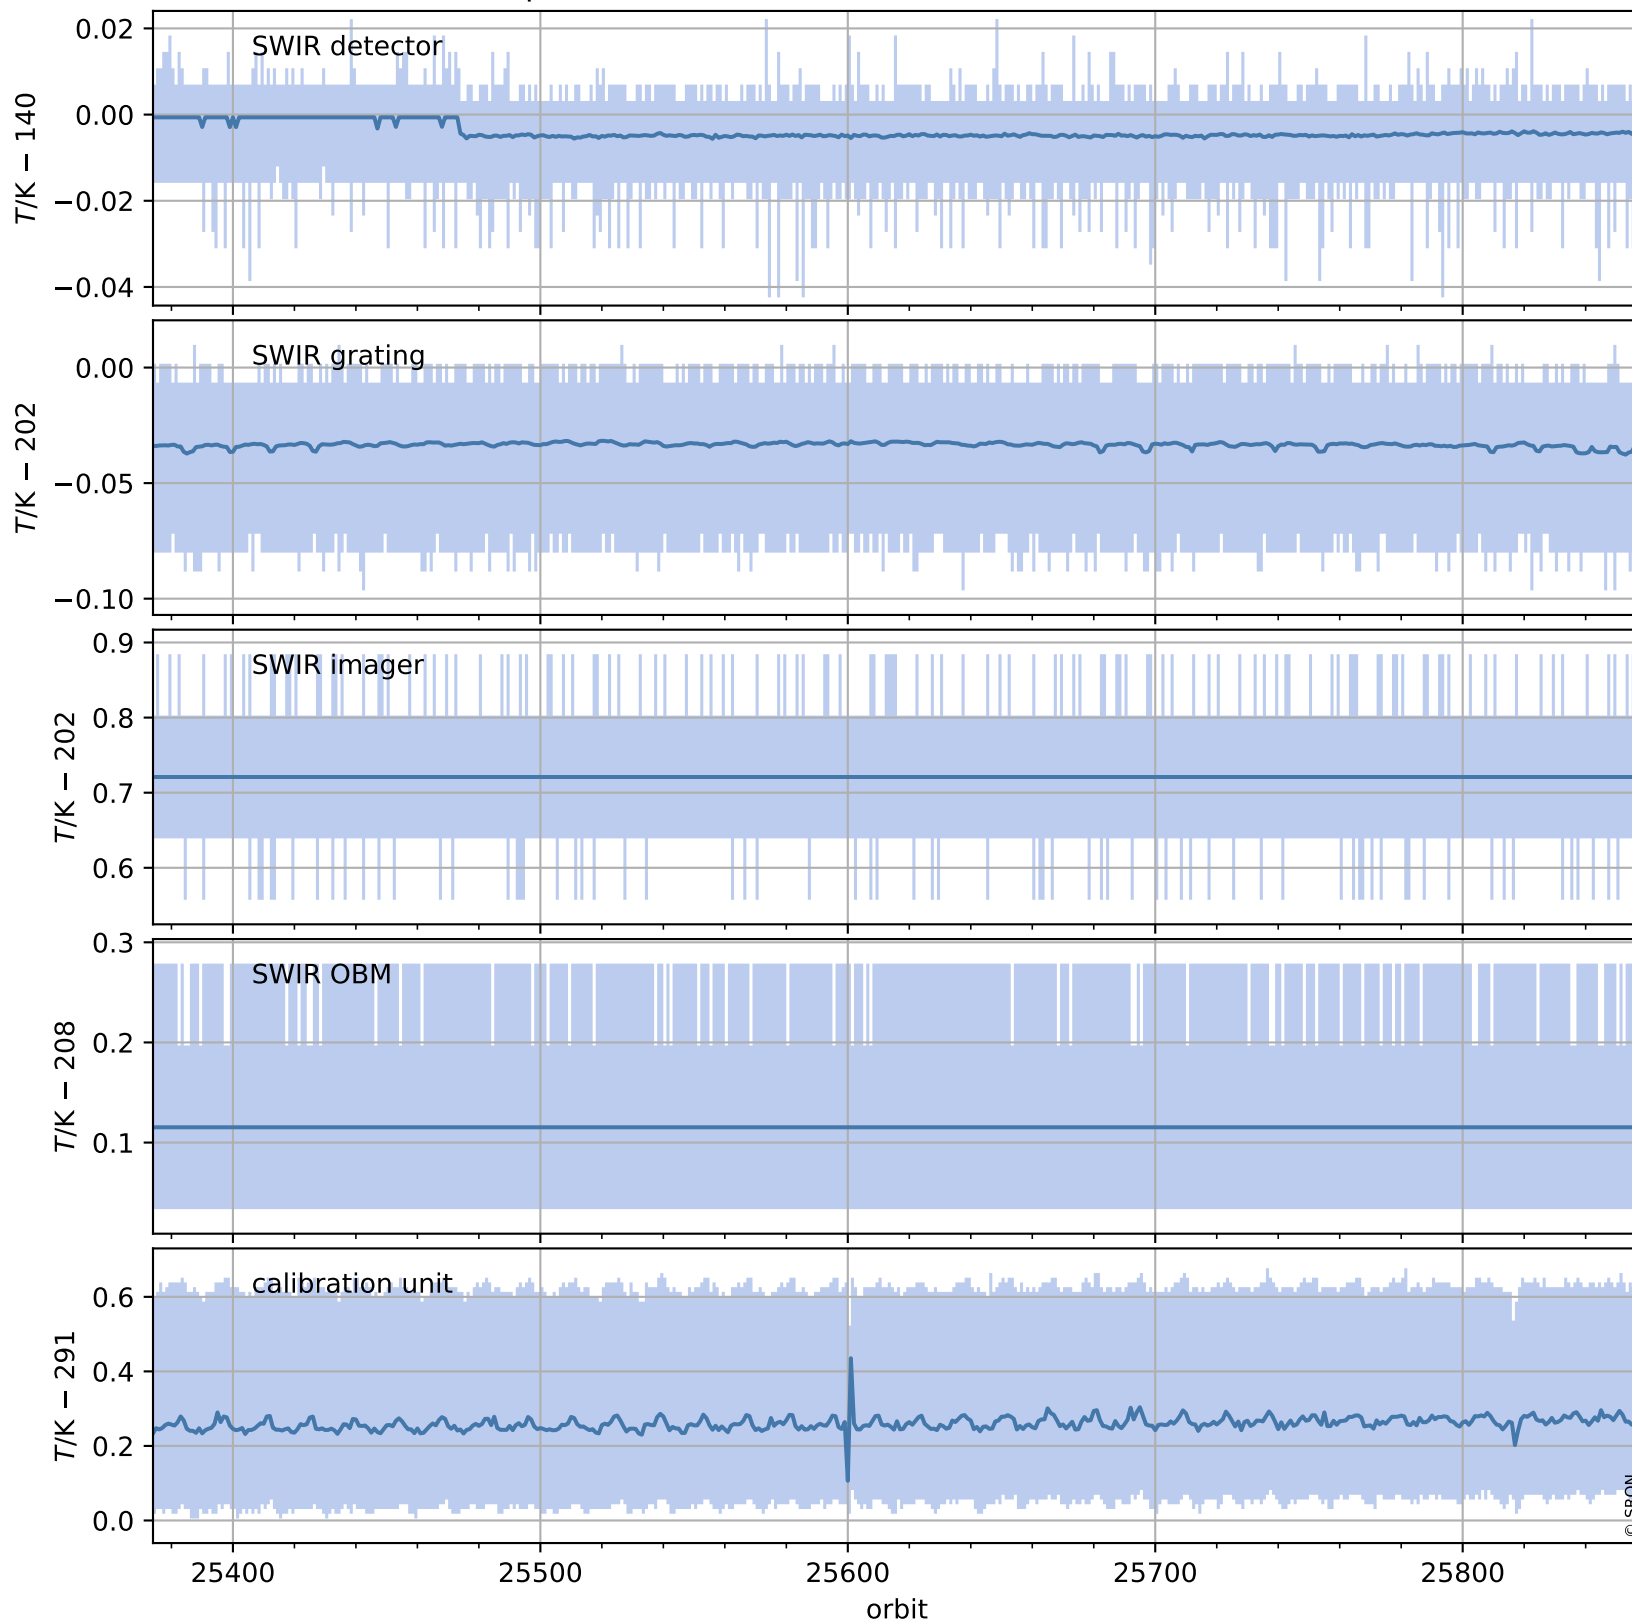

Tropomi SWIR housekeeping data

orbits : [25845, 25858]
coverage : 2022-10-09 / 2022-10-10
created : 2023-08-21T09:32:40

Temperature of sensors relevant for SWIR (one day)

Tropomi SWIR housekeeping data

orbits : [25374, 25858]
coverage : 2022-09-05 / 2022-10-10
created : 2023-08-21T09:32:41

Temperature of sensors relevant for SWIR (last month)

Tropomi SWIR housekeeping data

orbits : [25845, 25858]
coverage : 2022-10-09 / 2022-10-10
created : 2023-08-21T09:32:41

Current and duty cycle of 3 heaters relevant for SWIR (one day)

Tropomi SWIR housekeeping data

orbits : [25374, 25858]
coverage : 2022-09-05 / 2022-10-10
created : 2023-08-21T09:32:41

Current and duty cycle of 3 heaters relevant for SWIR (last month)

Tropomi SWIR housekeeping data

orbits : [25845, 25858]
coverage : 2022-10-09 / 2022-10-10
created : 2023-08-21T09:32:42

Temperature of sensors at the SWIR front-end electronics (one day)

Tropomi SWIR housekeeping data

orbits : [25374, 25858]
coverage : 2022-09-05 / 2022-10-10
created : 2023-08-21T09:32:42