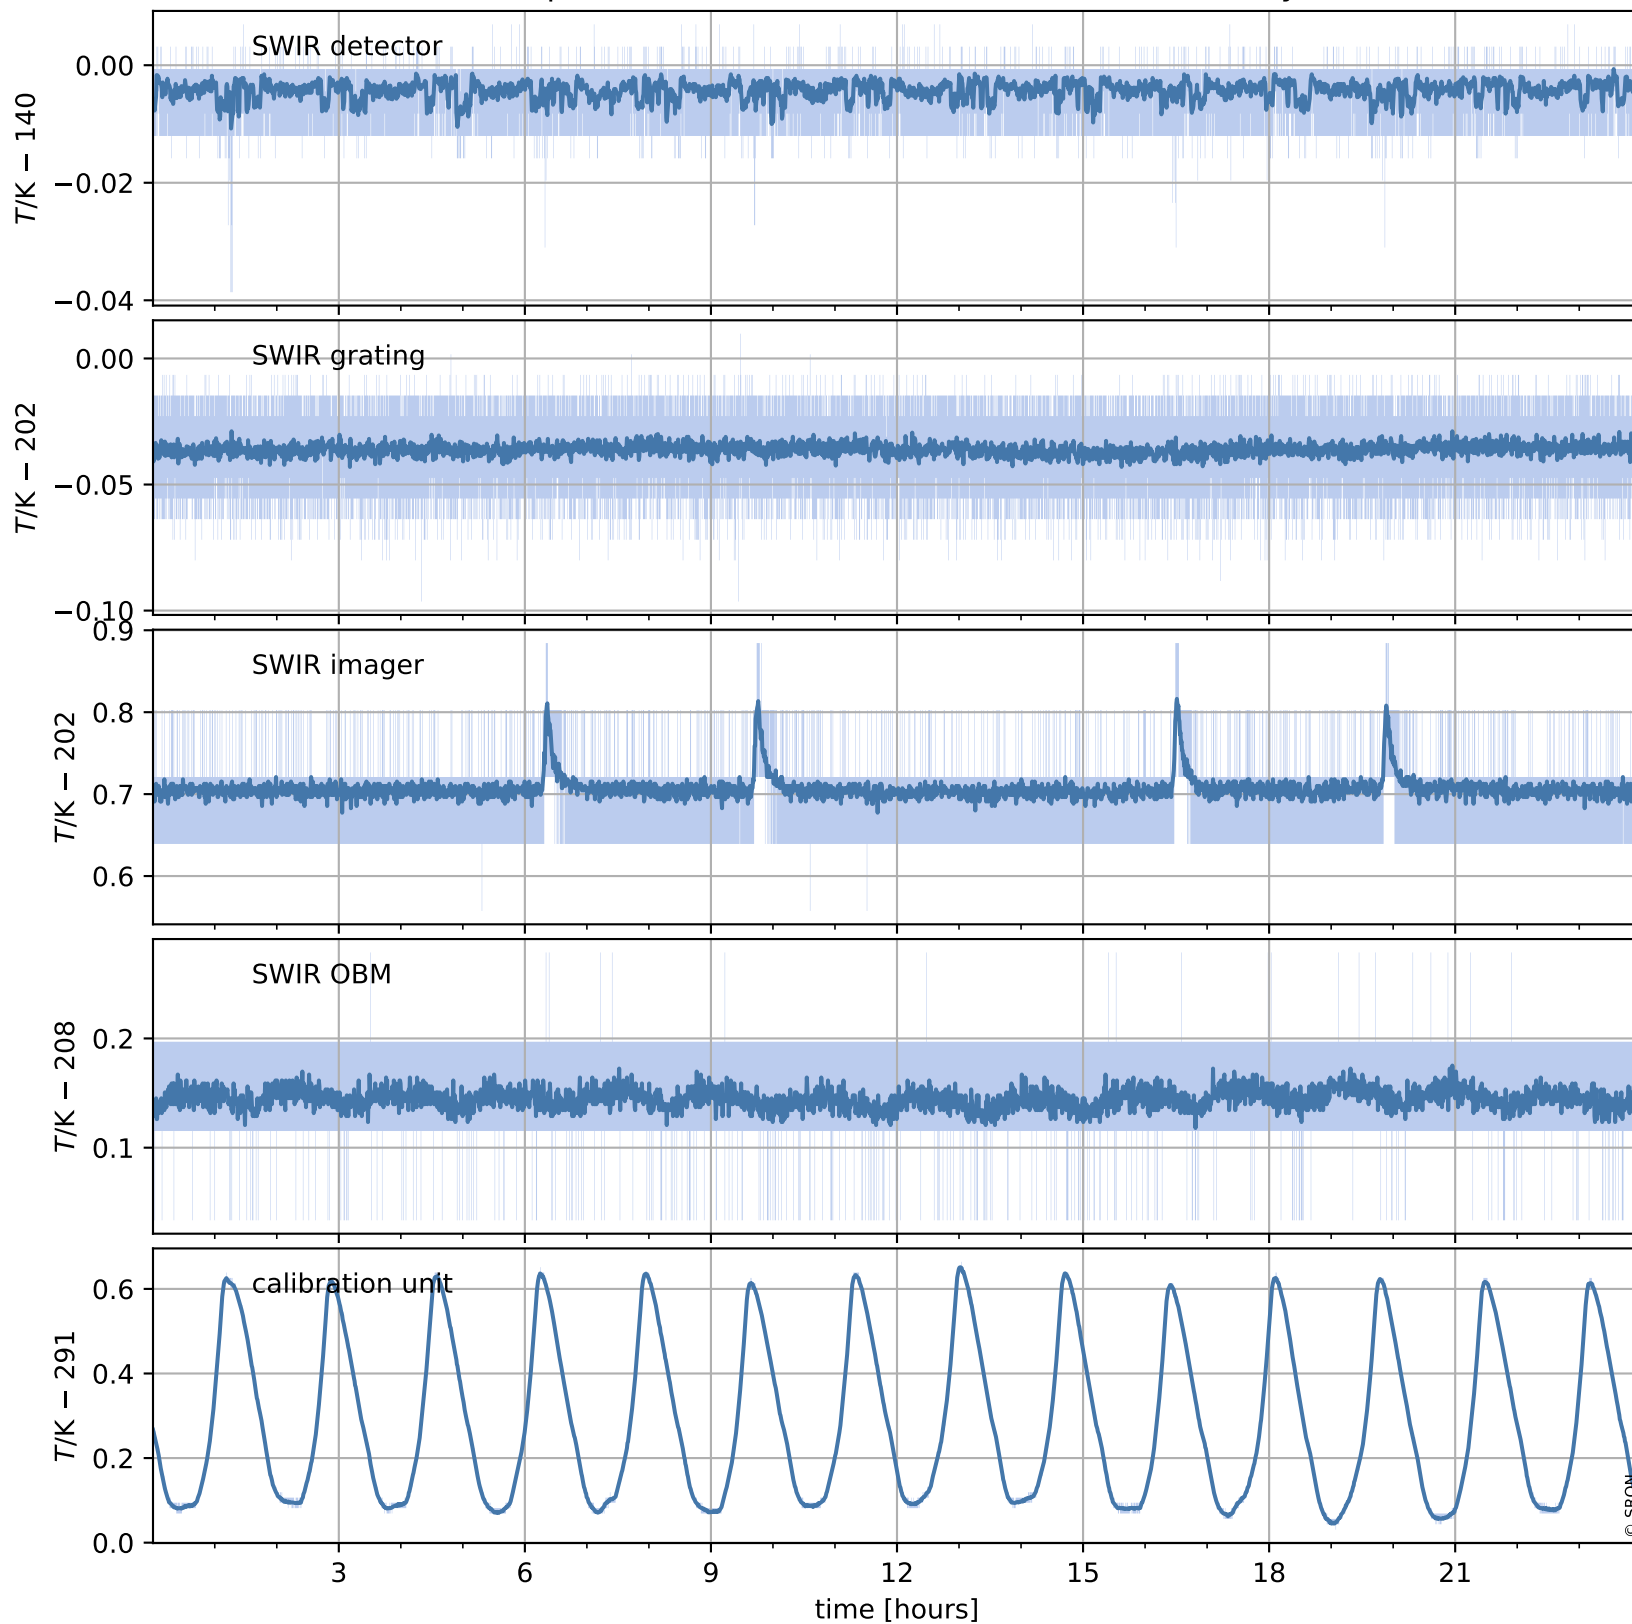

Tropomi SWIR housekeeping data

orbits : [25845, 25858]
coverage : 2022-10-09 / 2022-10-10
created : 2023-08-21T09:32:40

Temperature of sensors relevant for SWIR (one day)

Tropomi SWIR housekeeping data

orbits : [25374, 25858]
coverage : 2022-09-05 / 2022-10-10
created : 2023-08-21T09:32:41

Temperature of sensors relevant for SWIR (last month)

Tropomi SWIR housekeeping data

orbits : [25845, 25858]
coverage : 2022-10-09 / 2022-10-10
created : 2023-08-21T09:32:41

Current and duty cycle of 3 heaters relevant for SWIR (one day)

Tropomi SWIR housekeeping data

orbits : [25374, 25858]
coverage : 2022-09-05 / 2022-10-10
created : 2023-08-21T09:32:41

Current and duty cycle of 3 heaters relevant for SWIR (last month)

Tropomi SWIR housekeeping data