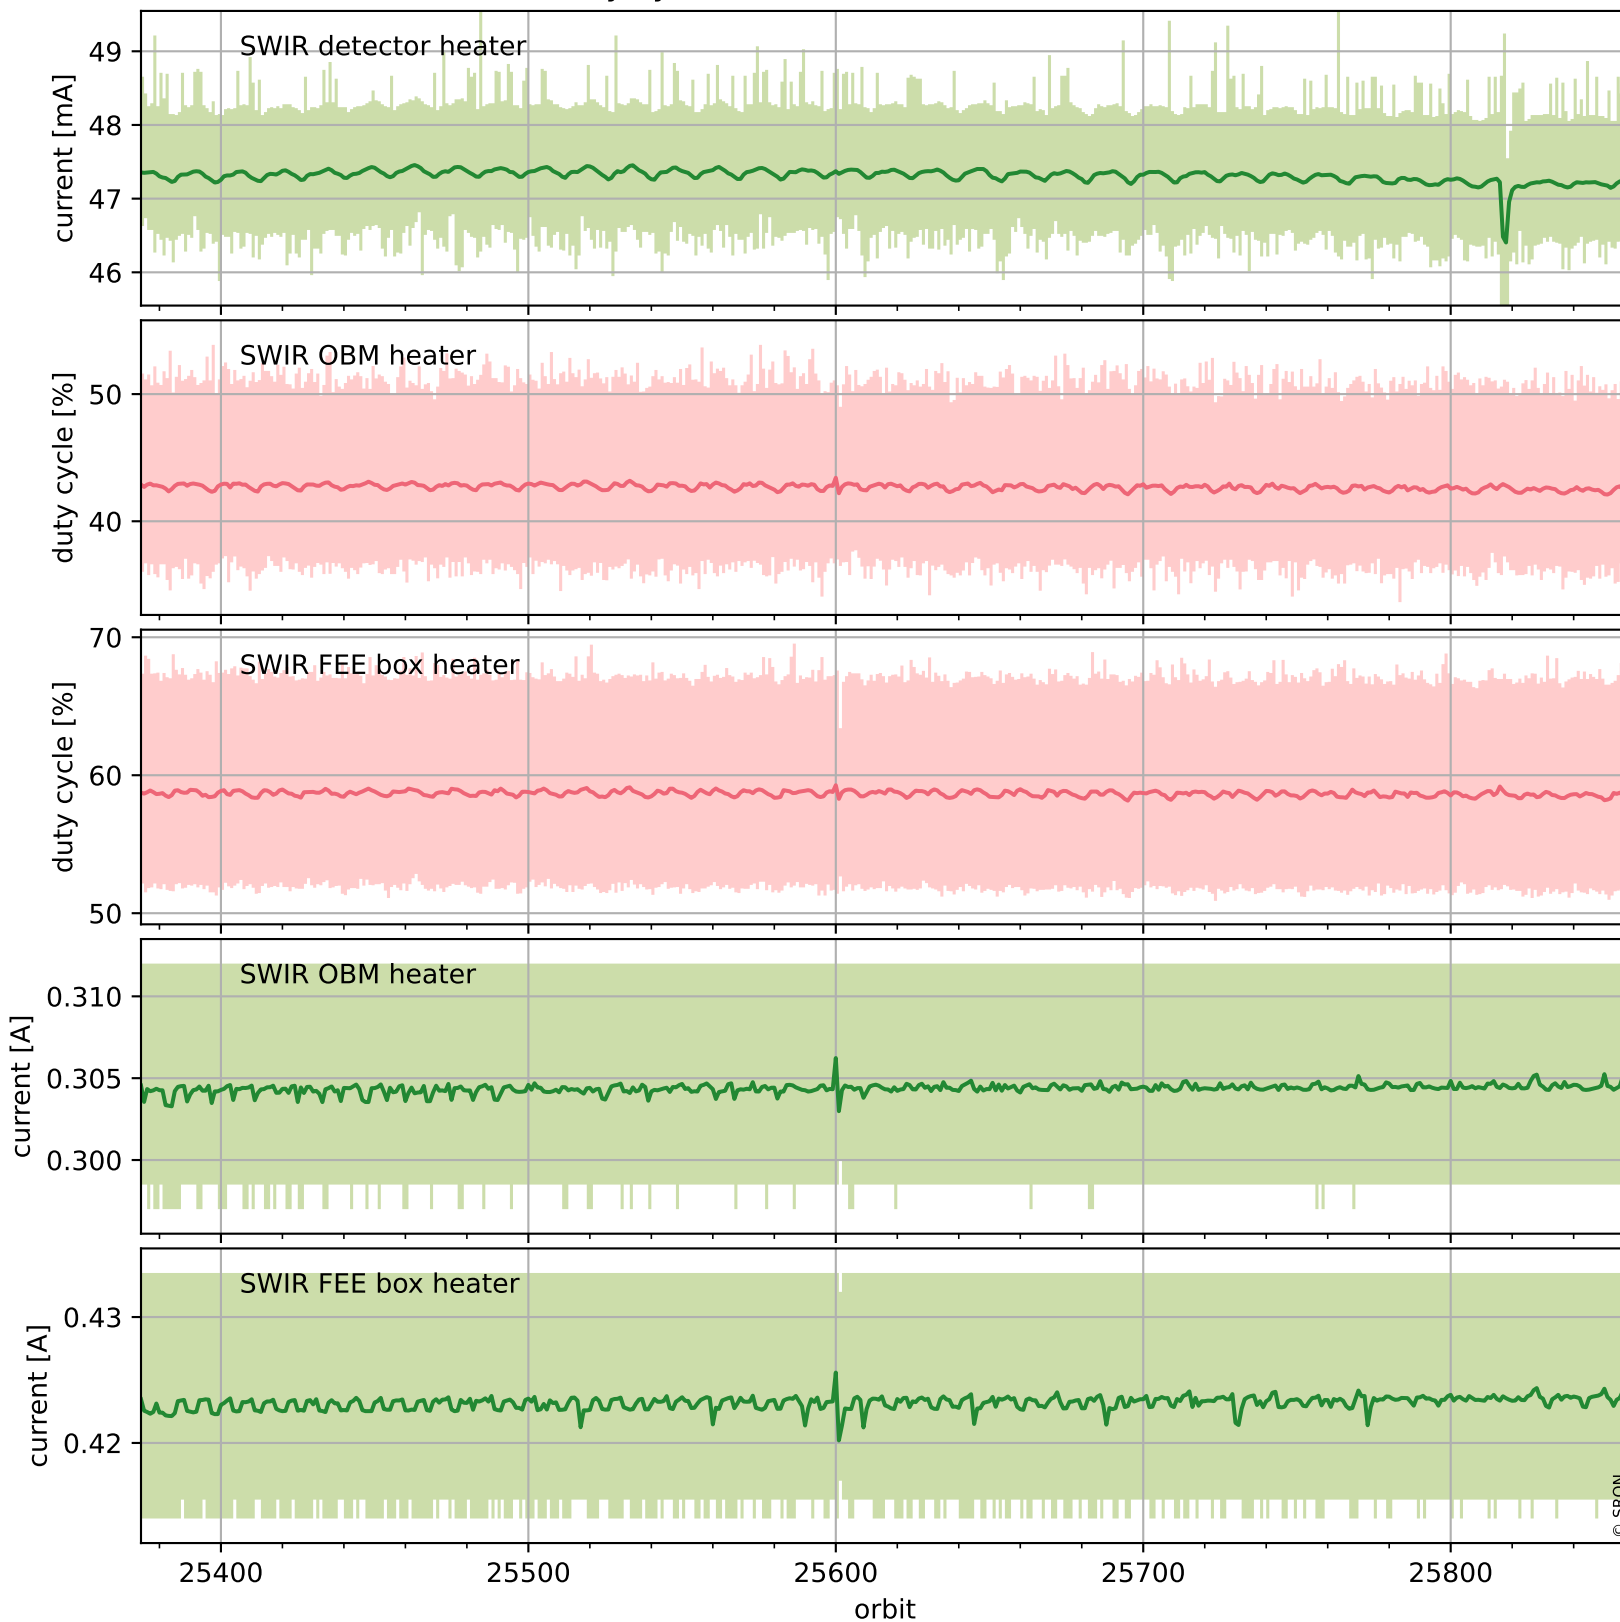

Tropomi SWIR housekeeping data

orbits : [25845, 25858]
coverage : 2022-10-09 / 2022-10-10
created : 2023-08-21T09:32:40

Temperature of sensors relevant for SWIR (one day)

Tropomi SWIR housekeeping data

orbits : [25374, 25858]
coverage : 2022-09-05 / 2022-10-10
created : 2023-08-21T09:32:41

Temperature of sensors relevant for SWIR (last month)

Tropomi SWIR housekeeping data

orbits : [25845, 25858]
coverage : 2022-10-09 / 2022-10-10
created : 2023-08-21T09:32:41

Current and duty cycle of 3 heaters relevant for SWIR (one day)

Tropomi SWIR housekeeping data

orbits : [25374, 25858]
coverage : 2022-09-05 / 2022-10-10
created : 2023-08-21T09:32:41

Current and duty cycle of 3 heaters relevant for SWIR (last month)

Tropomi SWIR housekeeping data

orbits : [25845, 25858]
coverage : 2022-10-09 / 2022-10-10
created : 2023-08-21T09:32:42

Temperature of sensors at the SWIR front-end electronics (one day)

Tropomi SWIR housekeeping data

orbits : [25374, 25858]
coverage : 2022-09-05 / 2022-10-10
created : 2023-08-21T09:32:42