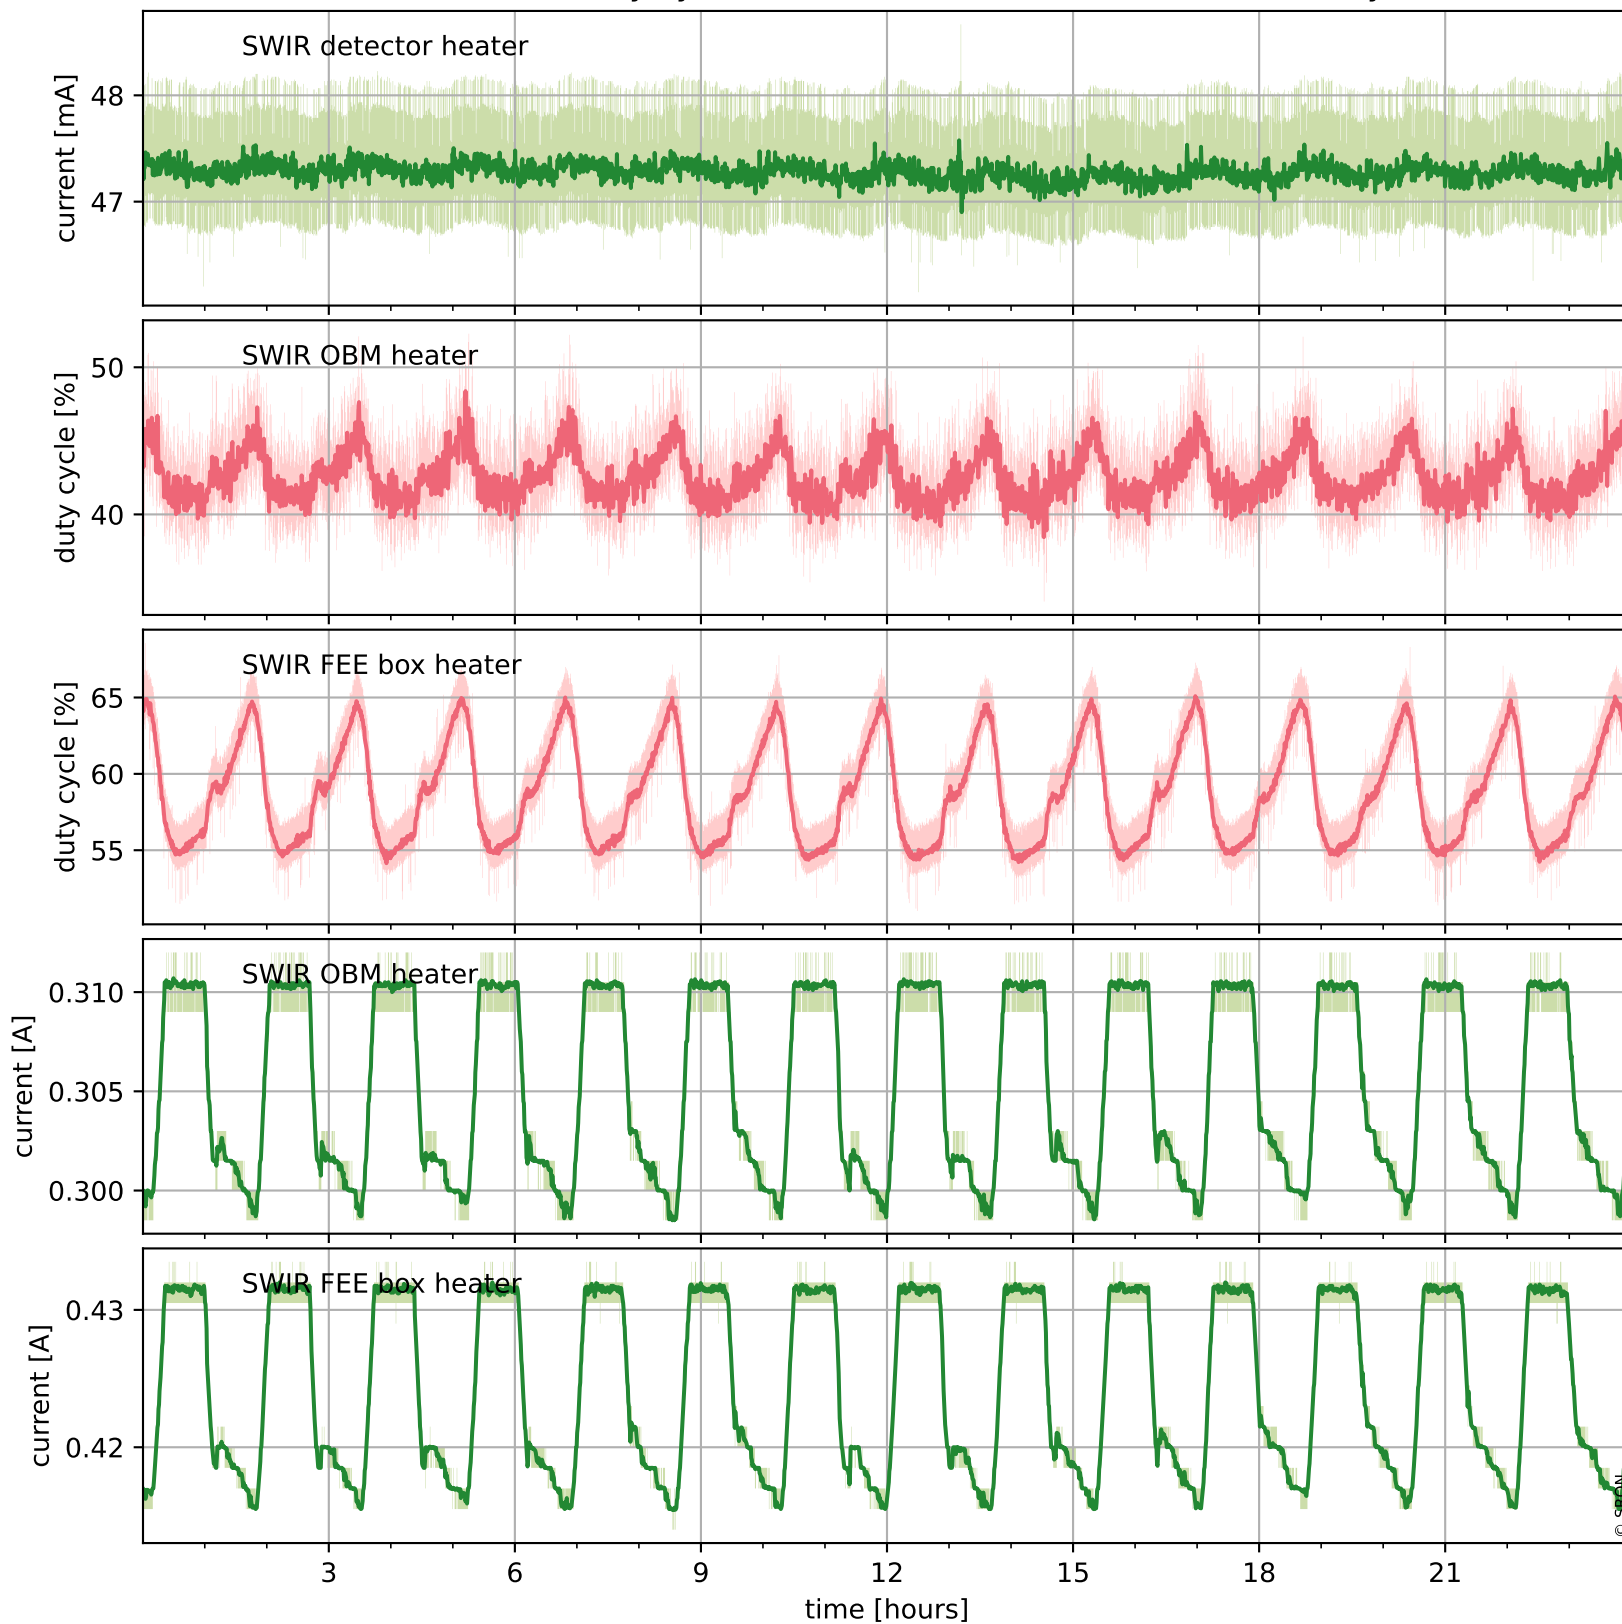

Tropomi SWIR housekeeping data

orbits : [25916, 25929]
coverage : 2022-10-14 / 2022-10-15
created : 2023-08-21T09:32:52

Temperature of sensors relevant for SWIR (one day)

Tropomi SWIR housekeeping data

orbits : [25445, 25929]
coverage : 2022-09-10 / 2022-10-15
created : 2023-08-21T09:32:52

Temperature of sensors relevant for SWIR (last month)

Tropomi SWIR housekeeping data

orbits : [25916, 25929]
coverage : 2022-10-14 / 2022-10-15
created : 2023-08-21T09:32:53

Current and duty cycle of 3 heaters relevant for SWIR (one day)

Tropomi SWIR housekeeping data

orbits : [25445, 25929]
coverage : 2022-09-10 / 2022-10-15
created : 2023-08-21T09:32:53

Current and duty cycle of 3 heaters relevant for SWIR (last month)

Tropomi SWIR housekeeping data

orbits : [25916, 25929]
coverage : 2022-10-14 / 2022-10-15
created : 2023-08-21T09:32:53

Temperature of sensors at the SWIR front-end electronics (one day)

Tropomi SWIR housekeeping data

orbits : [25445, 25929]
coverage : 2022-09-10 / 2022-10-15
created : 2023-08-21T09:32:54