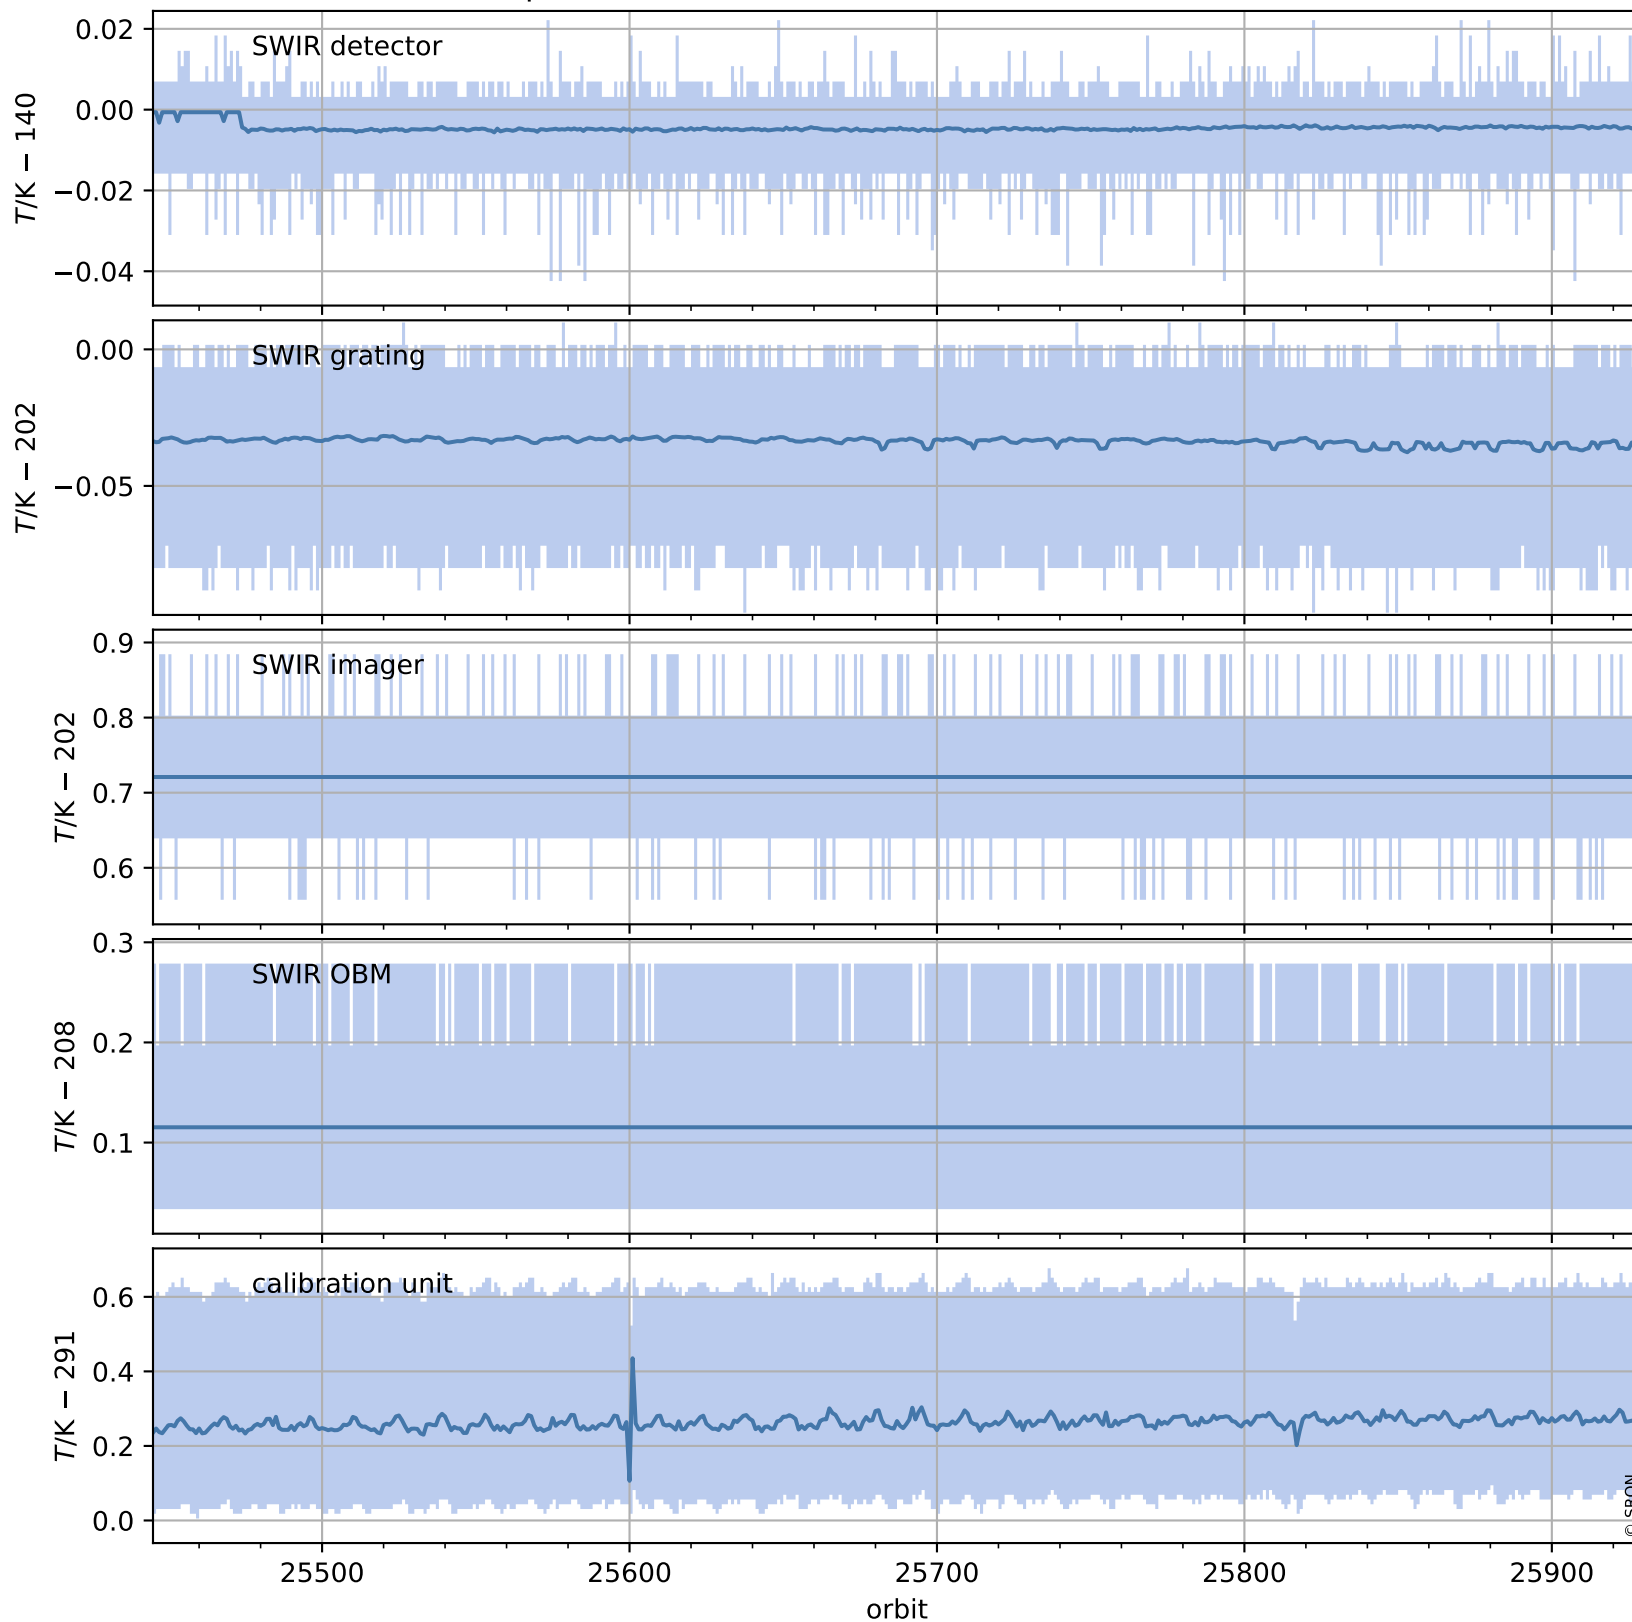

Tropomi SWIR housekeeping data

orbits : [25916, 25929]
coverage : 2022-10-14 / 2022-10-15
created : 2023-08-21T09:32:52

Temperature of sensors relevant for SWIR (one day)

Tropomi SWIR housekeeping data

orbits : [25445, 25929]
coverage : 2022-09-10 / 2022-10-15
created : 2023-08-21T09:32:52

Temperature of sensors relevant for SWIR (last month)

Tropomi SWIR housekeeping data

orbits : [25916, 25929]
coverage : 2022-10-14 / 2022-10-15
created : 2023-08-21T09:32:53

Current and duty cycle of 3 heaters relevant for SWIR (one day)

Tropomi SWIR housekeeping data

orbits : [25445, 25929]
coverage : 2022-09-10 / 2022-10-15
created : 2023-08-21T09:32:53

Current and duty cycle of 3 heaters relevant for SWIR (last month)

Tropomi SWIR housekeeping data

orbits : [25916, 25929]
coverage : 2022-10-14 / 2022-10-15
created : 2023-08-21T09:32:53

Temperature of sensors at the SWIR front-end electronics (one day)

Tropomi SWIR housekeeping data

orbits : [25445, 25929]
coverage : 2022-09-10 / 2022-10-15
created : 2023-08-21T09:32:54