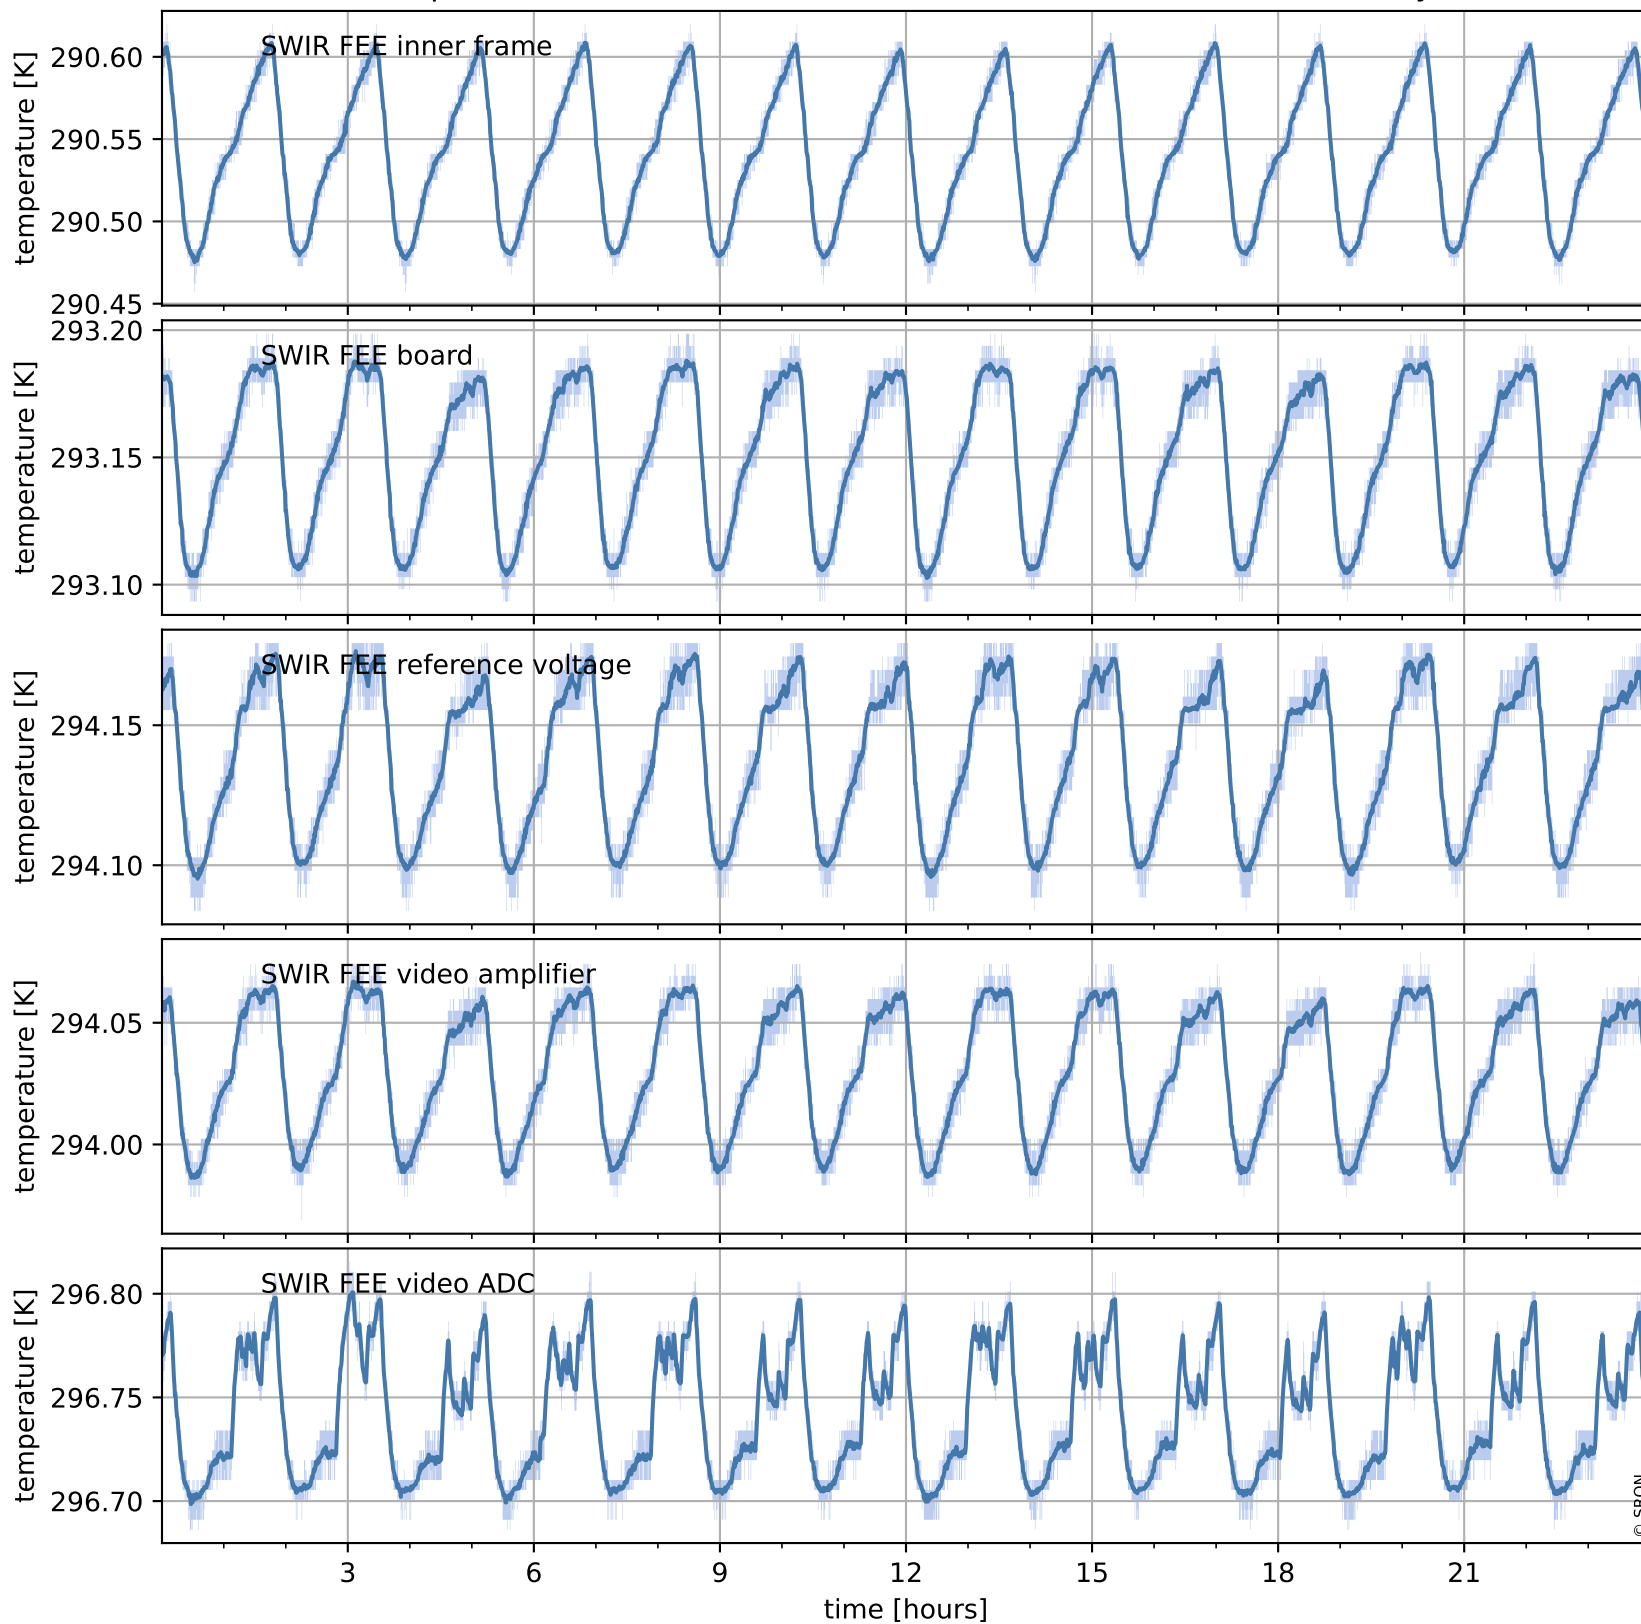

Tropomi SWIR housekeeping data

orbits : [25916, 25929]
coverage : 2022-10-14 / 2022-10-15
created : 2023-08-21T09:32:52

Temperature of sensors relevant for SWIR (one day)

Tropomi SWIR housekeeping data

orbits : [25445, 25929]
coverage : 2022-09-10 / 2022-10-15
created : 2023-08-21T09:32:52

Temperature of sensors relevant for SWIR (last month)

Tropomi SWIR housekeeping data

orbits : [25916, 25929]
coverage : 2022-10-14 / 2022-10-15
created : 2023-08-21T09:32:53

Current and duty cycle of 3 heaters relevant for SWIR (one day)

Tropomi SWIR housekeeping data

orbits : [25445, 25929]
coverage : 2022-09-10 / 2022-10-15
created : 2023-08-21T09:32:53

Current and duty cycle of 3 heaters relevant for SWIR (last month)

Tropomi SWIR housekeeping data

orbits : [25916, 25929]
coverage : 2022-10-14 / 2022-10-15
created : 2023-08-21T09:32:53

Temperature of sensors at the SWIR front-end electronics (one day)

Tropomi SWIR housekeeping data

orbits : [25445, 25929]
coverage : 2022-09-10 / 2022-10-15
created : 2023-08-21T09:32:54