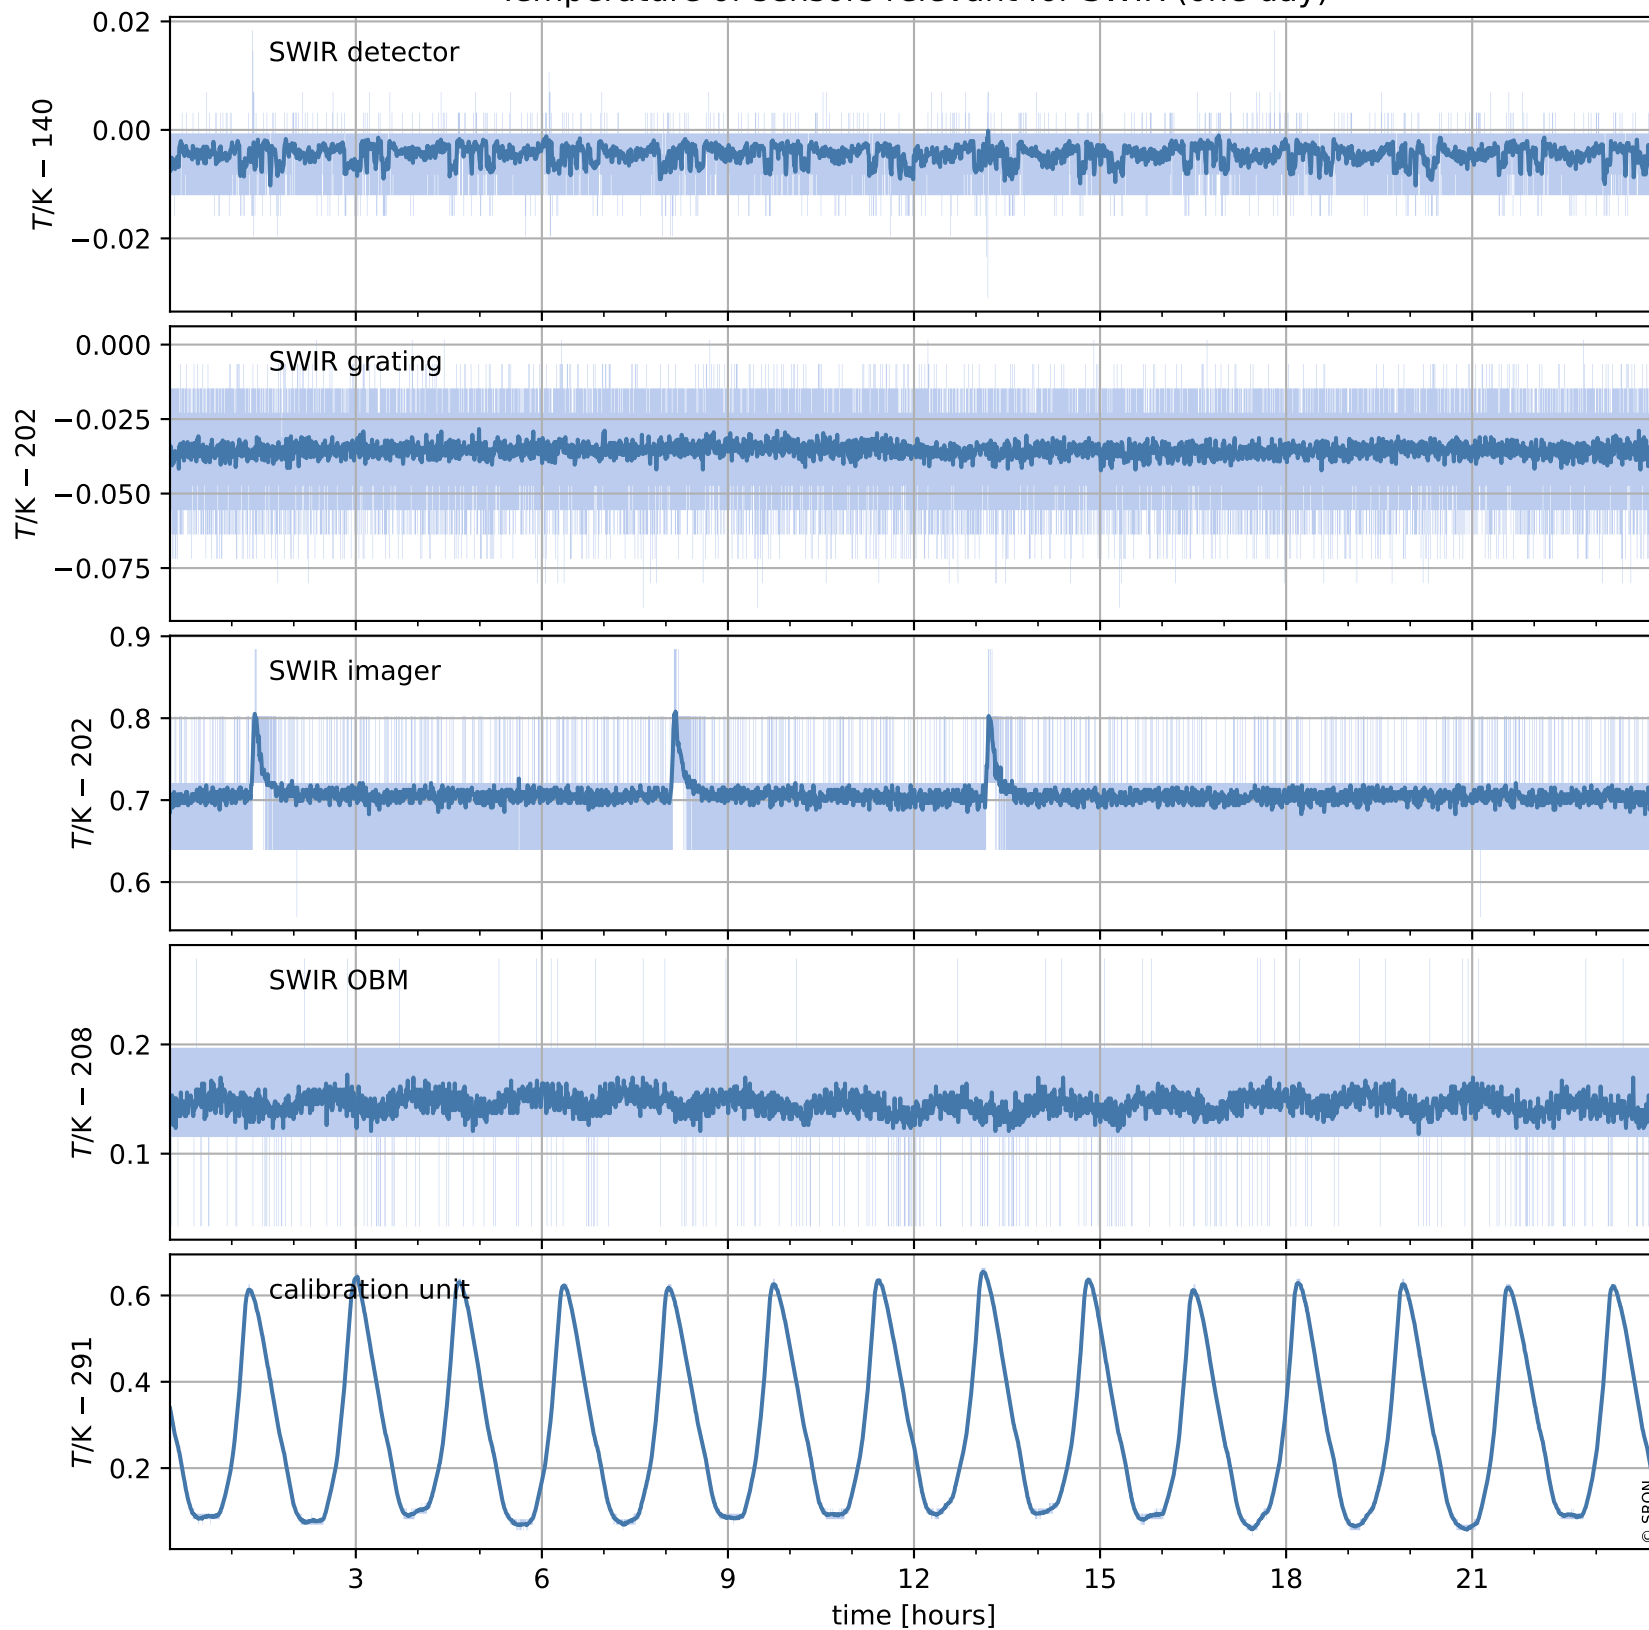

Tropomi SWIR housekeeping data

orbits : [25916, 25929]
coverage : 2022-10-14 / 2022-10-15
created : 2023-08-21T09:32:52

Temperature of sensors relevant for SWIR (one day)

Tropomi SWIR housekeeping data

orbits : [25445, 25929]
coverage : 2022-09-10 / 2022-10-15
created : 2023-08-21T09:32:52

Temperature of sensors relevant for SWIR (last month)

Tropomi SWIR housekeeping data

orbits : [25916, 25929]
coverage : 2022-10-14 / 2022-10-15
created : 2023-08-21T09:32:53

Current and duty cycle of 3 heaters relevant for SWIR (one day)

Tropomi SWIR housekeeping data

orbits : [25445, 25929]
coverage : 2022-09-10 / 2022-10-15
created : 2023-08-21T09:32:53

Current and duty cycle of 3 heaters relevant for SWIR (last month)

Tropomi SWIR housekeeping data