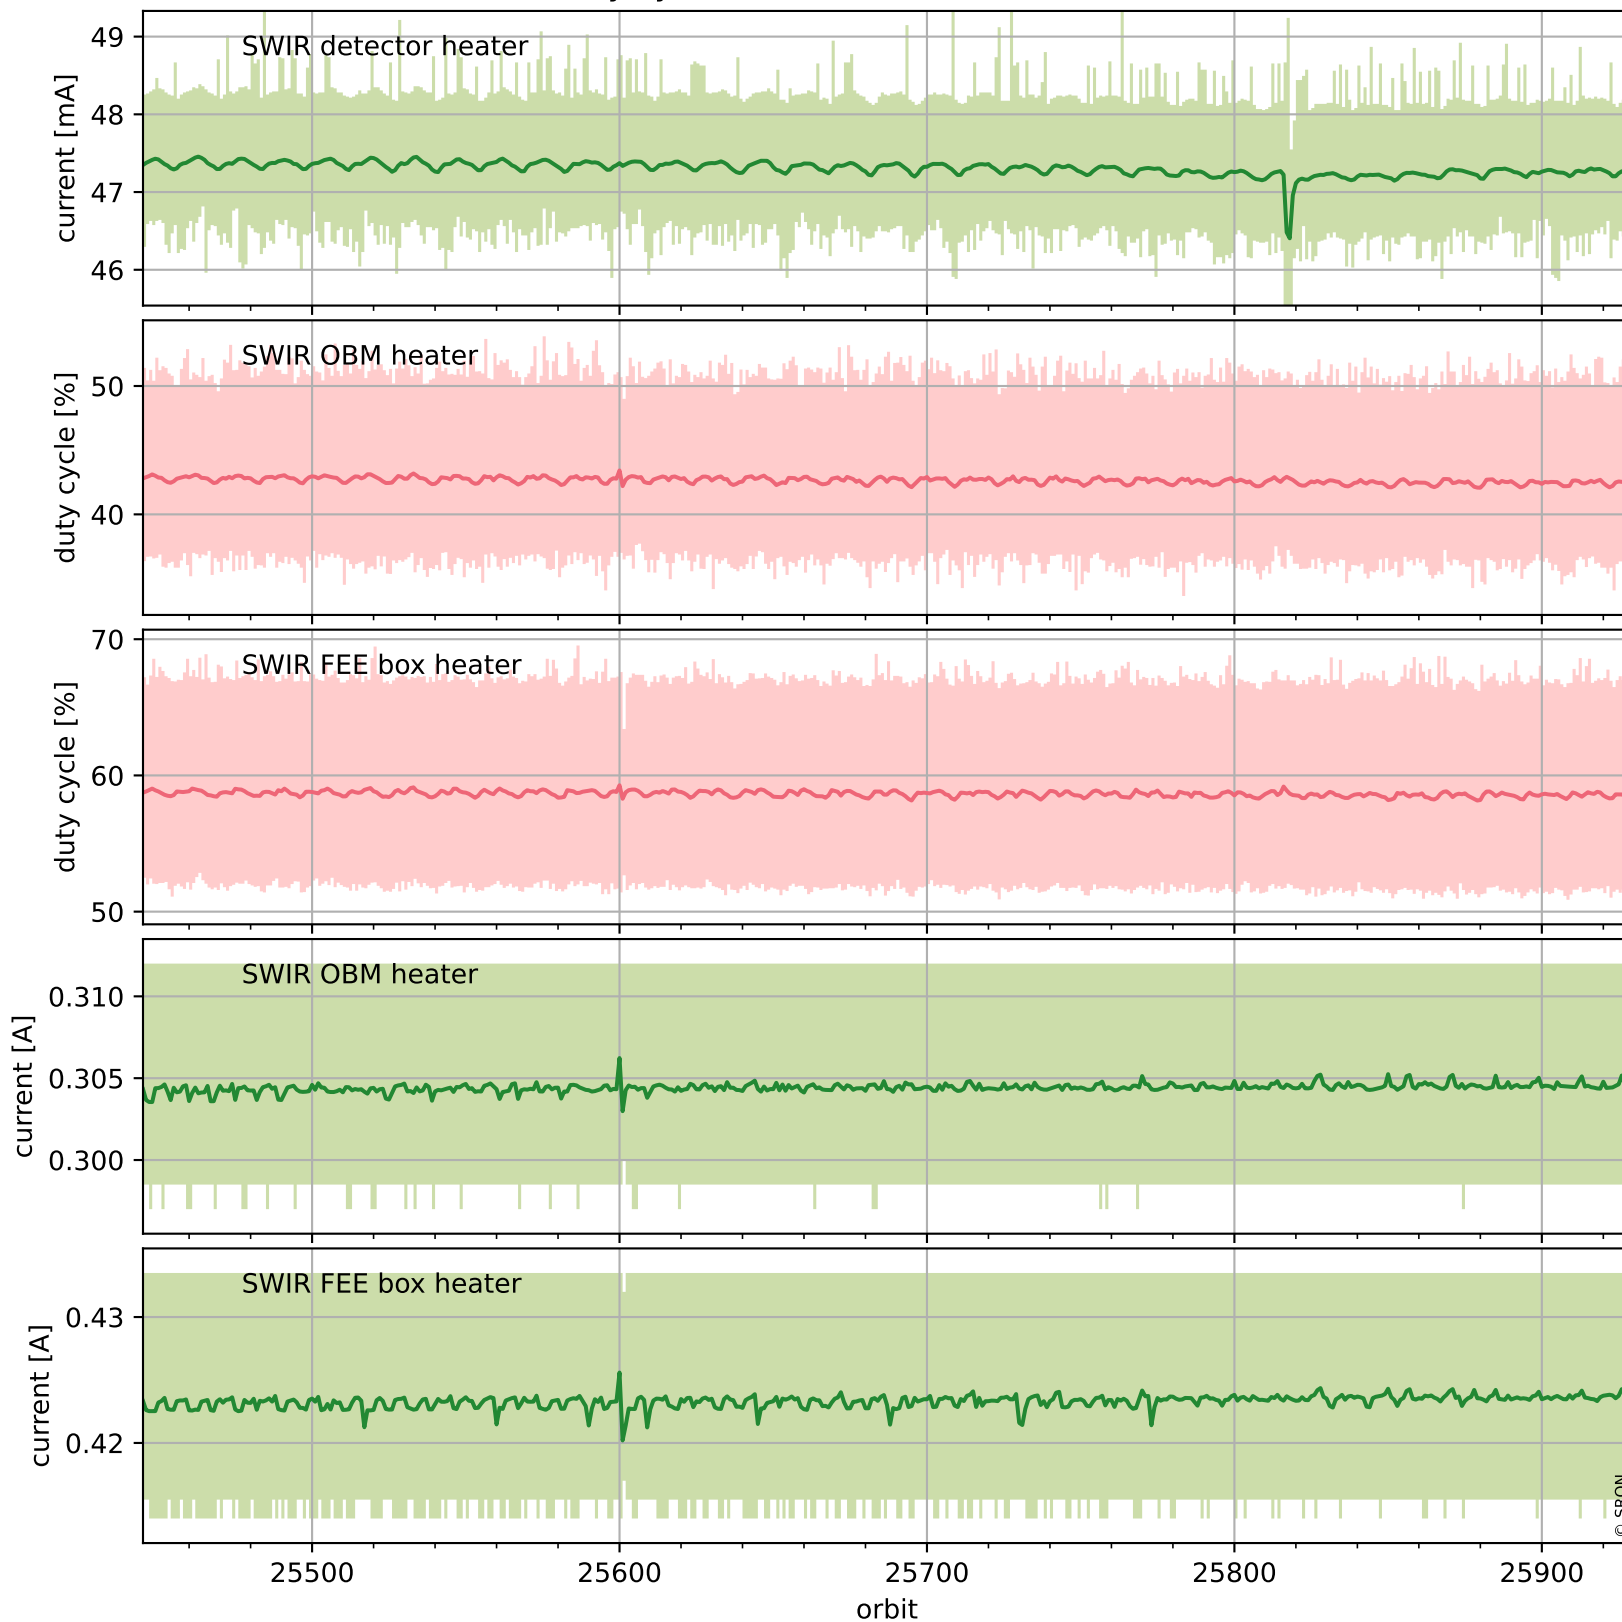

Tropomi SWIR housekeeping data

orbits : [25916, 25929]
coverage : 2022-10-14 / 2022-10-15
created : 2023-08-21T09:32:52

Temperature of sensors relevant for SWIR (one day)

Tropomi SWIR housekeeping data

orbits : [25445, 25929]
coverage : 2022-09-10 / 2022-10-15
created : 2023-08-21T09:32:52

Temperature of sensors relevant for SWIR (last month)

Tropomi SWIR housekeeping data

orbits : [25916, 25929]
coverage : 2022-10-14 / 2022-10-15
created : 2023-08-21T09:32:53

Current and duty cycle of 3 heaters relevant for SWIR (one day)

Tropomi SWIR housekeeping data

orbits : [25445, 25929]
coverage : 2022-09-10 / 2022-10-15
created : 2023-08-21T09:32:53

Current and duty cycle of 3 heaters relevant for SWIR (last month)

Tropomi SWIR housekeeping data

orbits : [25916, 25929]
coverage : 2022-10-14 / 2022-10-15
created : 2023-08-21T09:32:53

Temperature of sensors at the SWIR front-end electronics (one day)

Tropomi SWIR housekeeping data

orbits : [25445, 25929]
coverage : 2022-09-10 / 2022-10-15
created : 2023-08-21T09:32:54