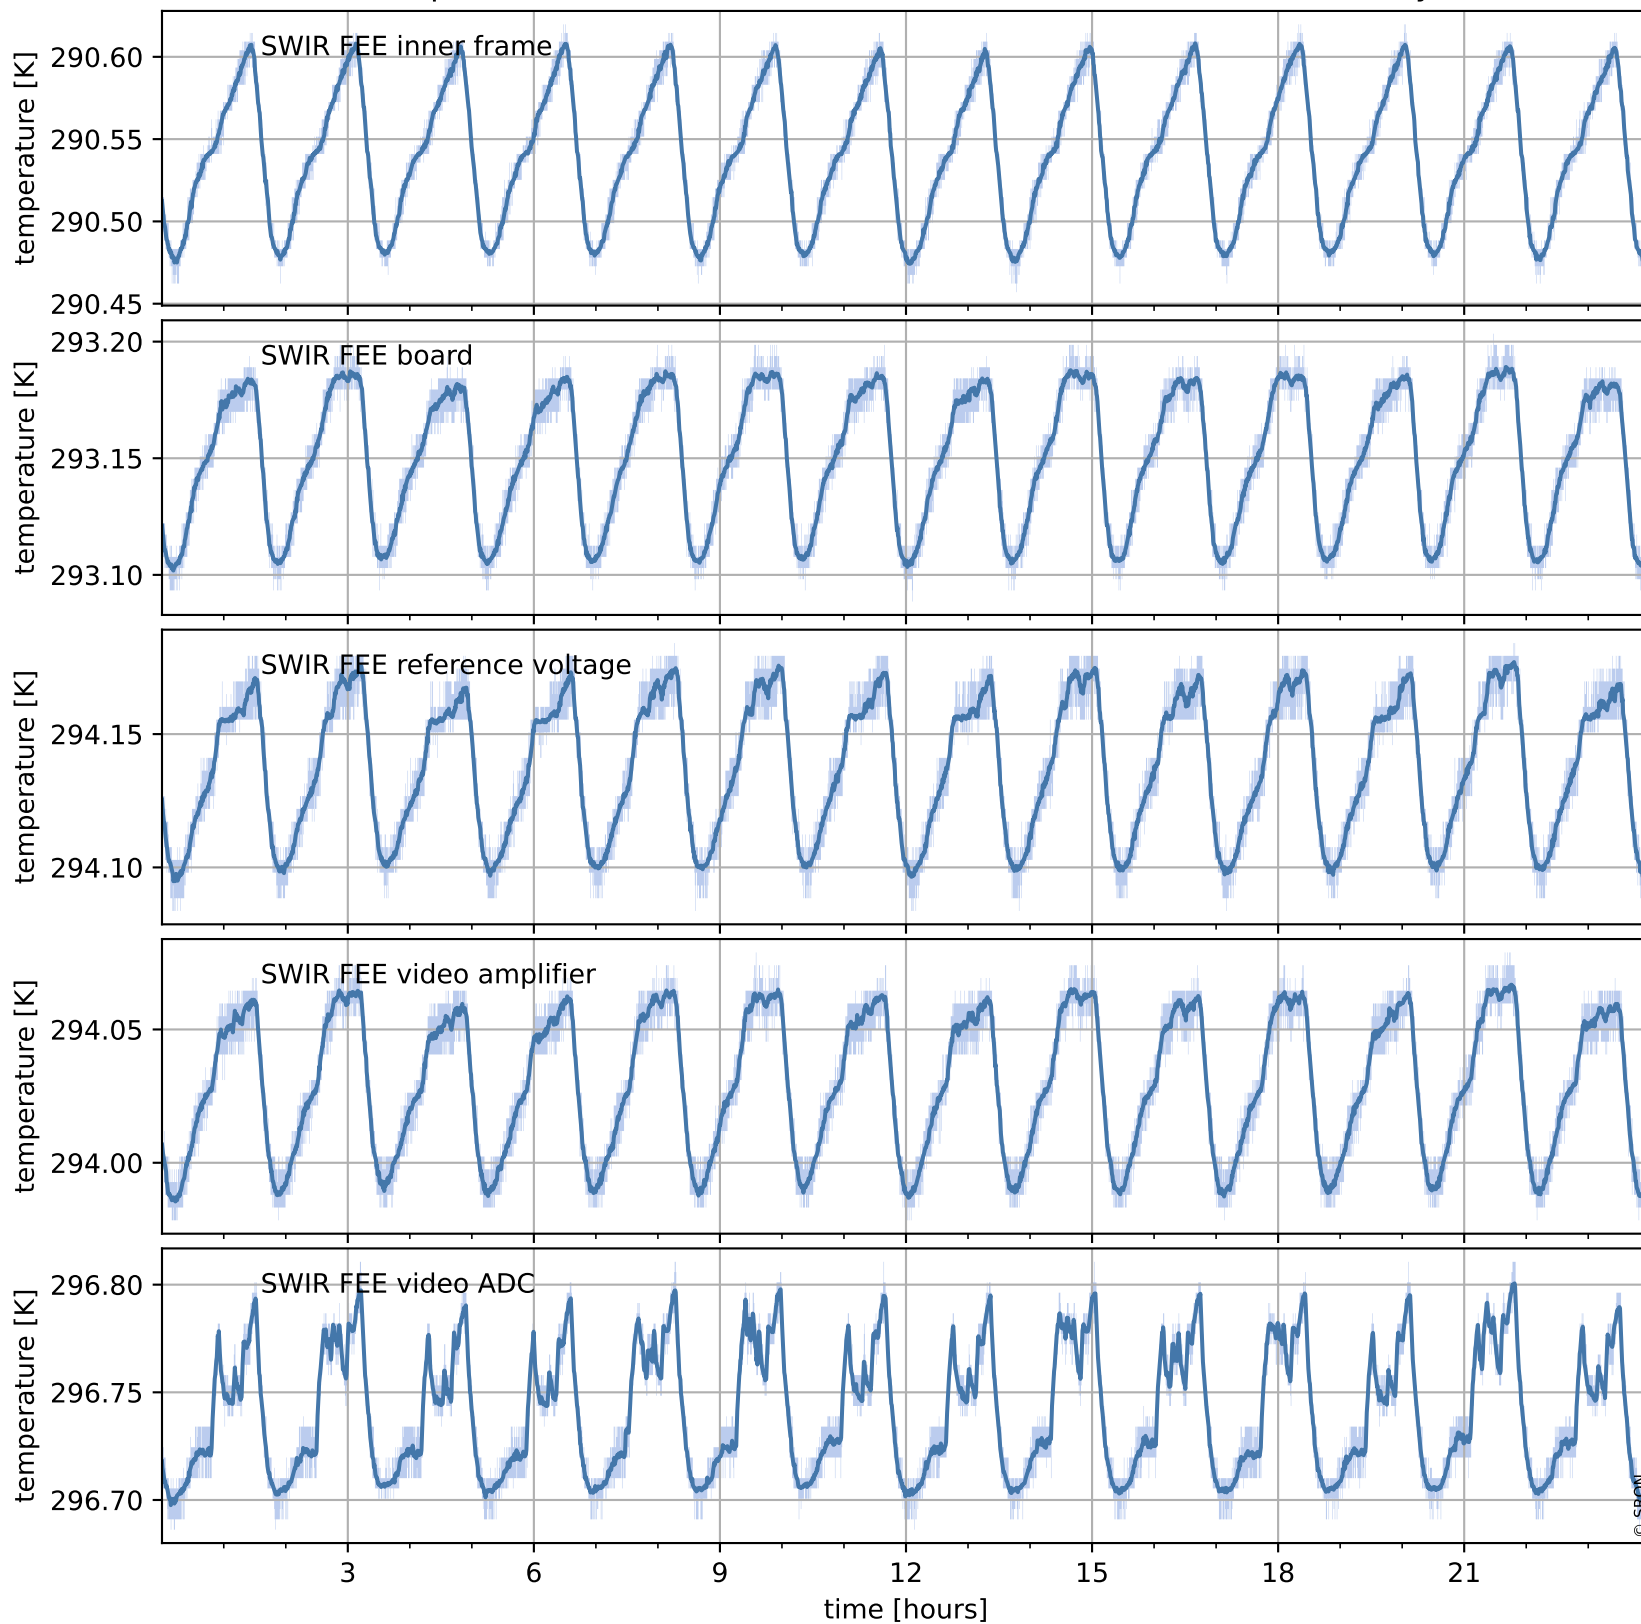

Tropomi SWIR housekeeping data

orbits : [25930, 25943]
coverage : 2022-10-15 / 2022-10-16
created : 2023-08-21T09:32:54

Temperature of sensors relevant for SWIR (one day)

Tropomi SWIR housekeeping data

orbits : [25459, 25943]
coverage : 2022-09-11 / 2022-10-16
created : 2023-08-21T09:32:55

Temperature of sensors relevant for SWIR (last month)

Tropomi SWIR housekeeping data

orbits : [25930, 25943]
coverage : 2022-10-15 / 2022-10-16
created : 2023-08-21T09:32:55

Current and duty cycle of 3 heaters relevant for SWIR (one day)

Tropomi SWIR housekeeping data

orbits : [25459, 25943]
coverage : 2022-09-11 / 2022-10-16
created : 2023-08-21T09:32:55

Current and duty cycle of 3 heaters relevant for SWIR (last month)

Tropomi SWIR housekeeping data

orbits : [25930, 25943]
coverage : 2022-10-15 / 2022-10-16
created : 2023-08-21T09:32:56

Temperature of sensors at the SWIR front-end electronics (one day)

Tropomi SWIR housekeeping data

orbits : [25459, 25943]
coverage : 2022-09-11 / 2022-10-16
created : 2023-08-21T09:32:56