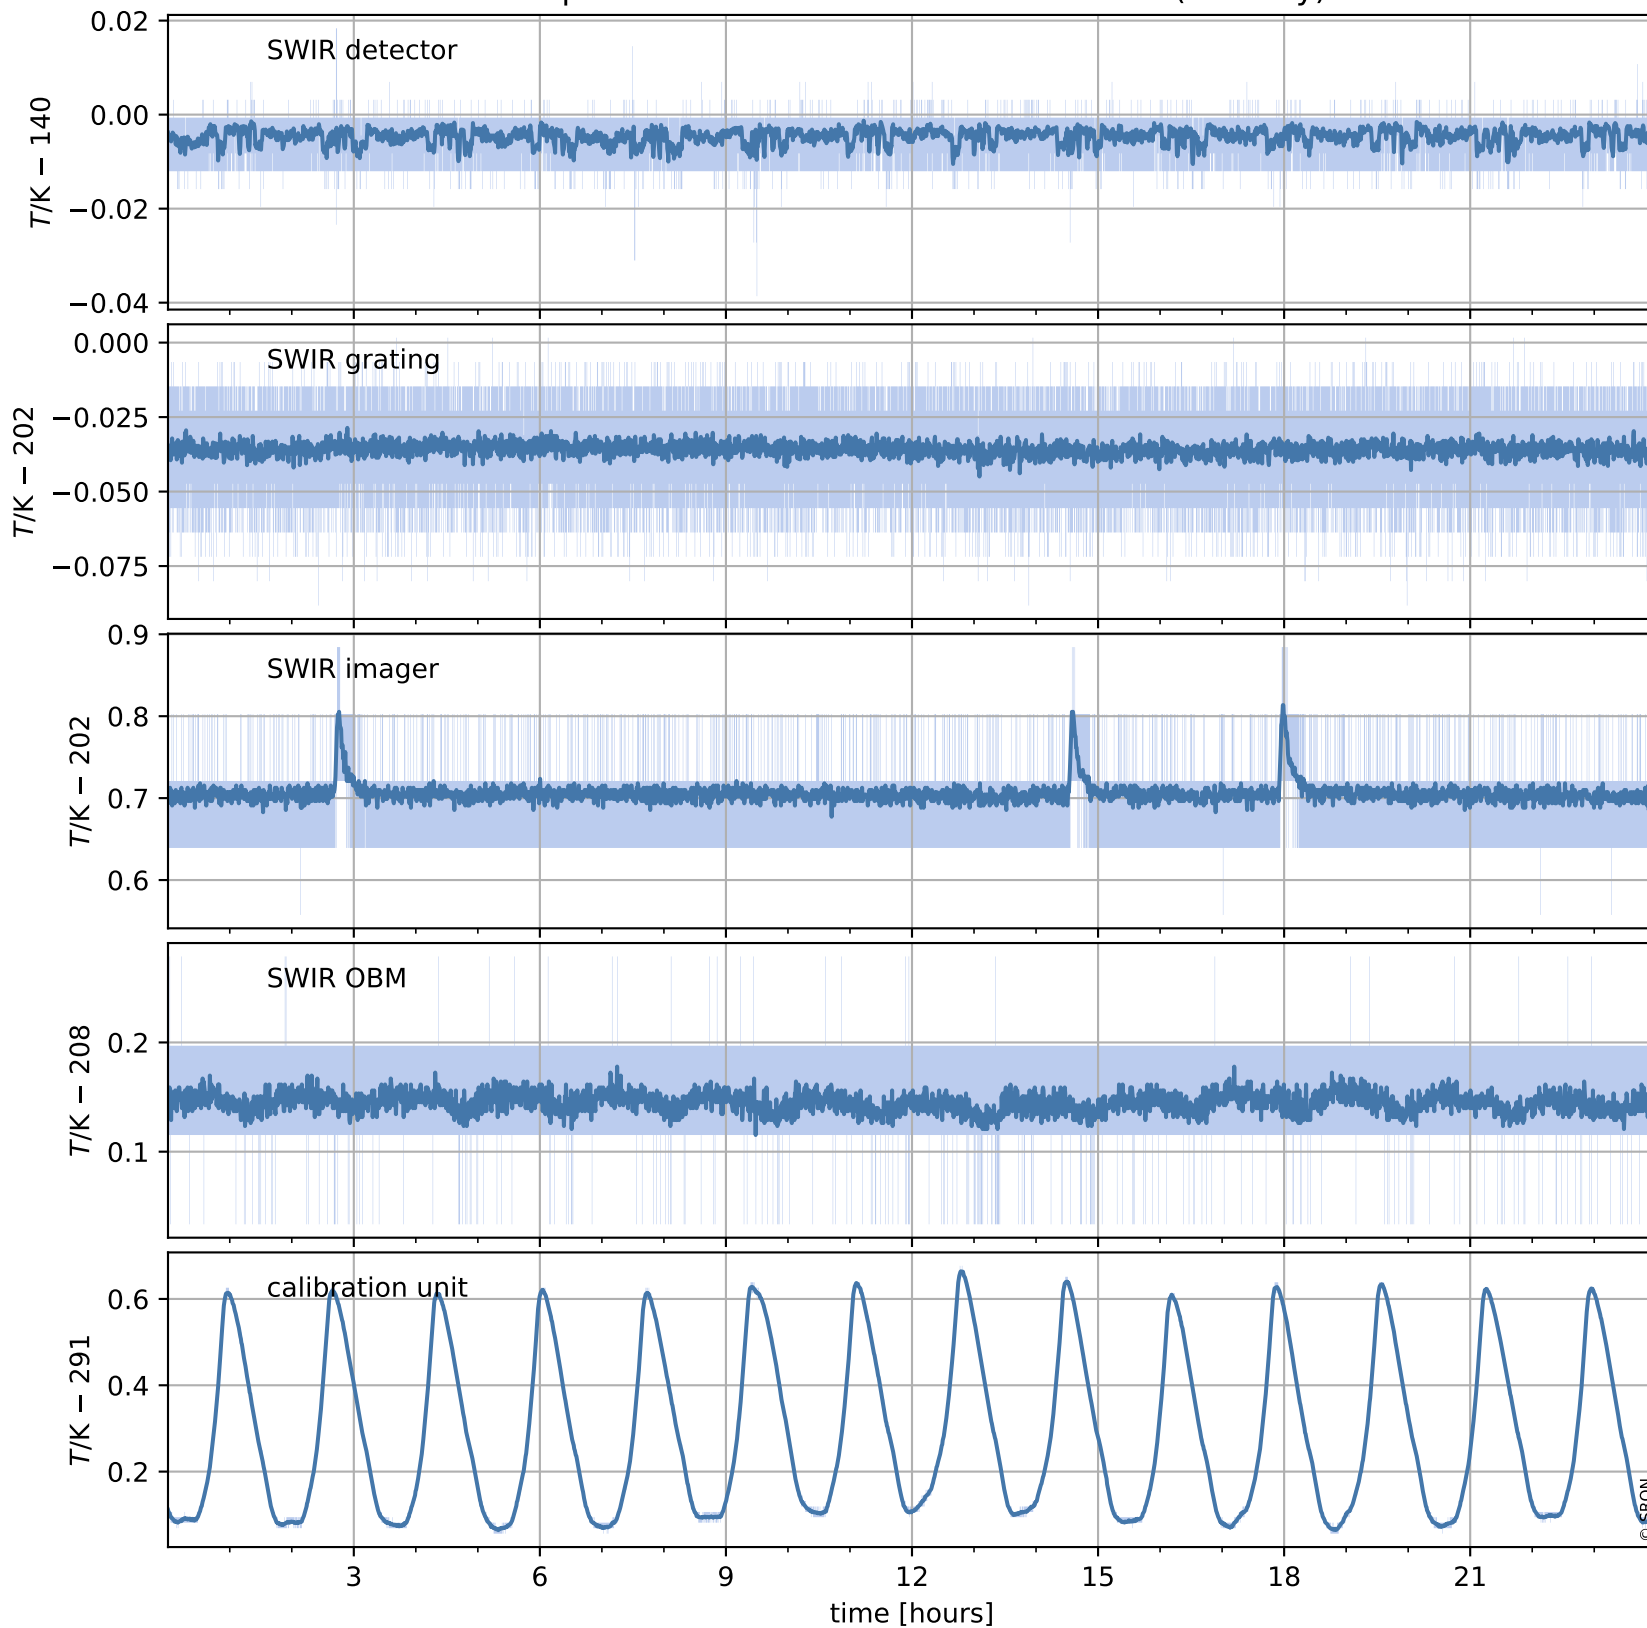

Tropomi SWIR housekeeping data

orbits : [25930, 25943]
coverage : 2022-10-15 / 2022-10-16
created : 2023-08-21T09:32:54

Temperature of sensors relevant for SWIR (one day)

Tropomi SWIR housekeeping data

orbits : [25459, 25943]
coverage : 2022-09-11 / 2022-10-16
created : 2023-08-21T09:32:55

Temperature of sensors relevant for SWIR (last month)

Tropomi SWIR housekeeping data

orbits : [25930, 25943]
coverage : 2022-10-15 / 2022-10-16
created : 2023-08-21T09:32:55

Current and duty cycle of 3 heaters relevant for SWIR (one day)