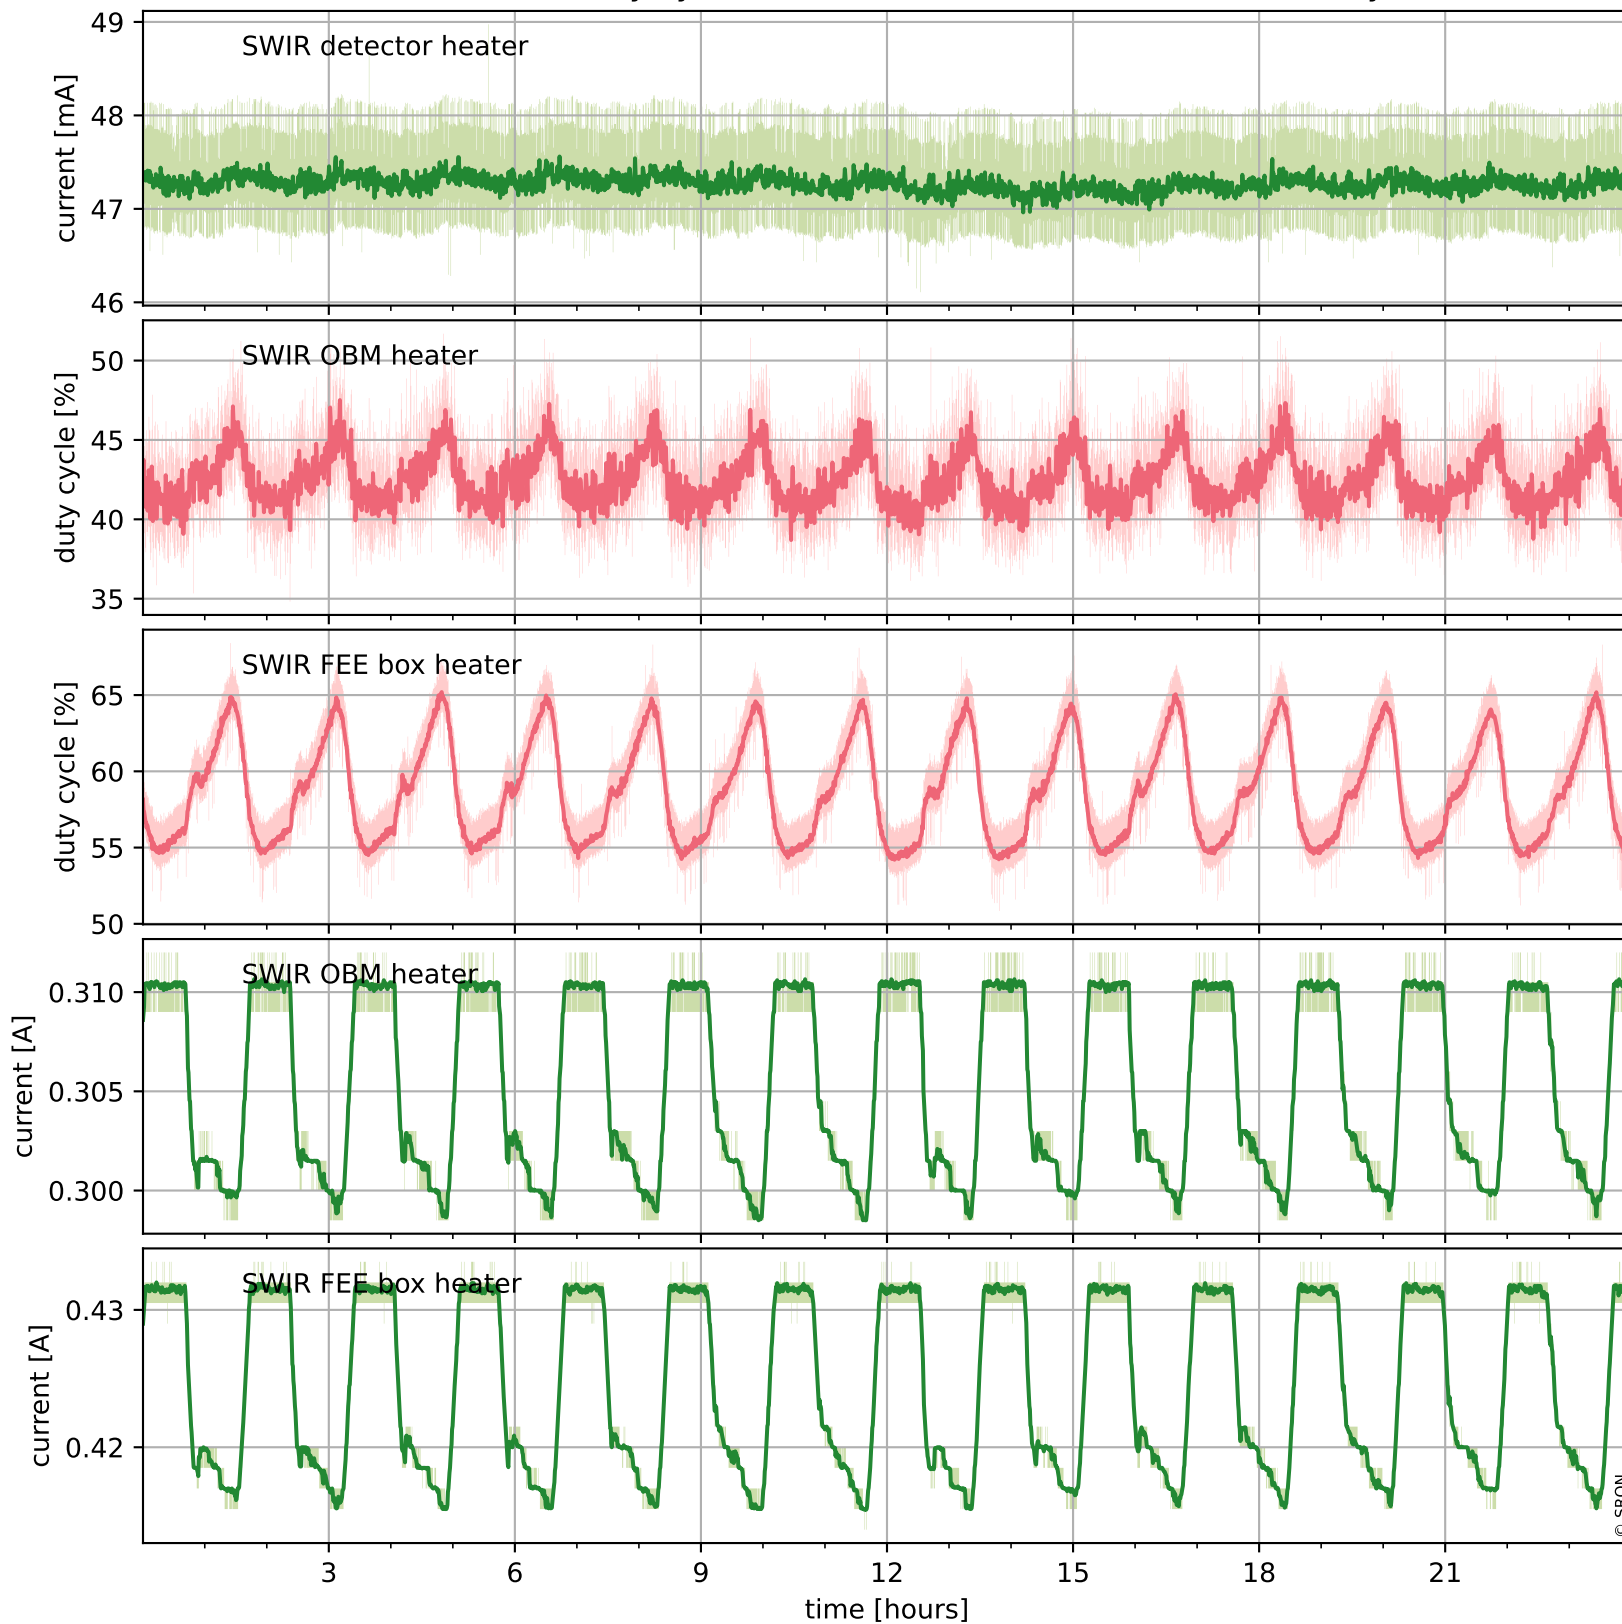

Tropomi SWIR housekeeping data

orbits : [25930, 25943]
coverage : 2022-10-15 / 2022-10-16
created : 2023-08-21T09:32:54

Temperature of sensors relevant for SWIR (one day)

Tropomi SWIR housekeeping data

orbits : [25459, 25943]
coverage : 2022-09-11 / 2022-10-16
created : 2023-08-21T09:32:55

Temperature of sensors relevant for SWIR (last month)

Tropomi SWIR housekeeping data

orbits : [25930, 25943]
coverage : 2022-10-15 / 2022-10-16
created : 2023-08-21T09:32:55

Current and duty cycle of 3 heaters relevant for SWIR (one day)