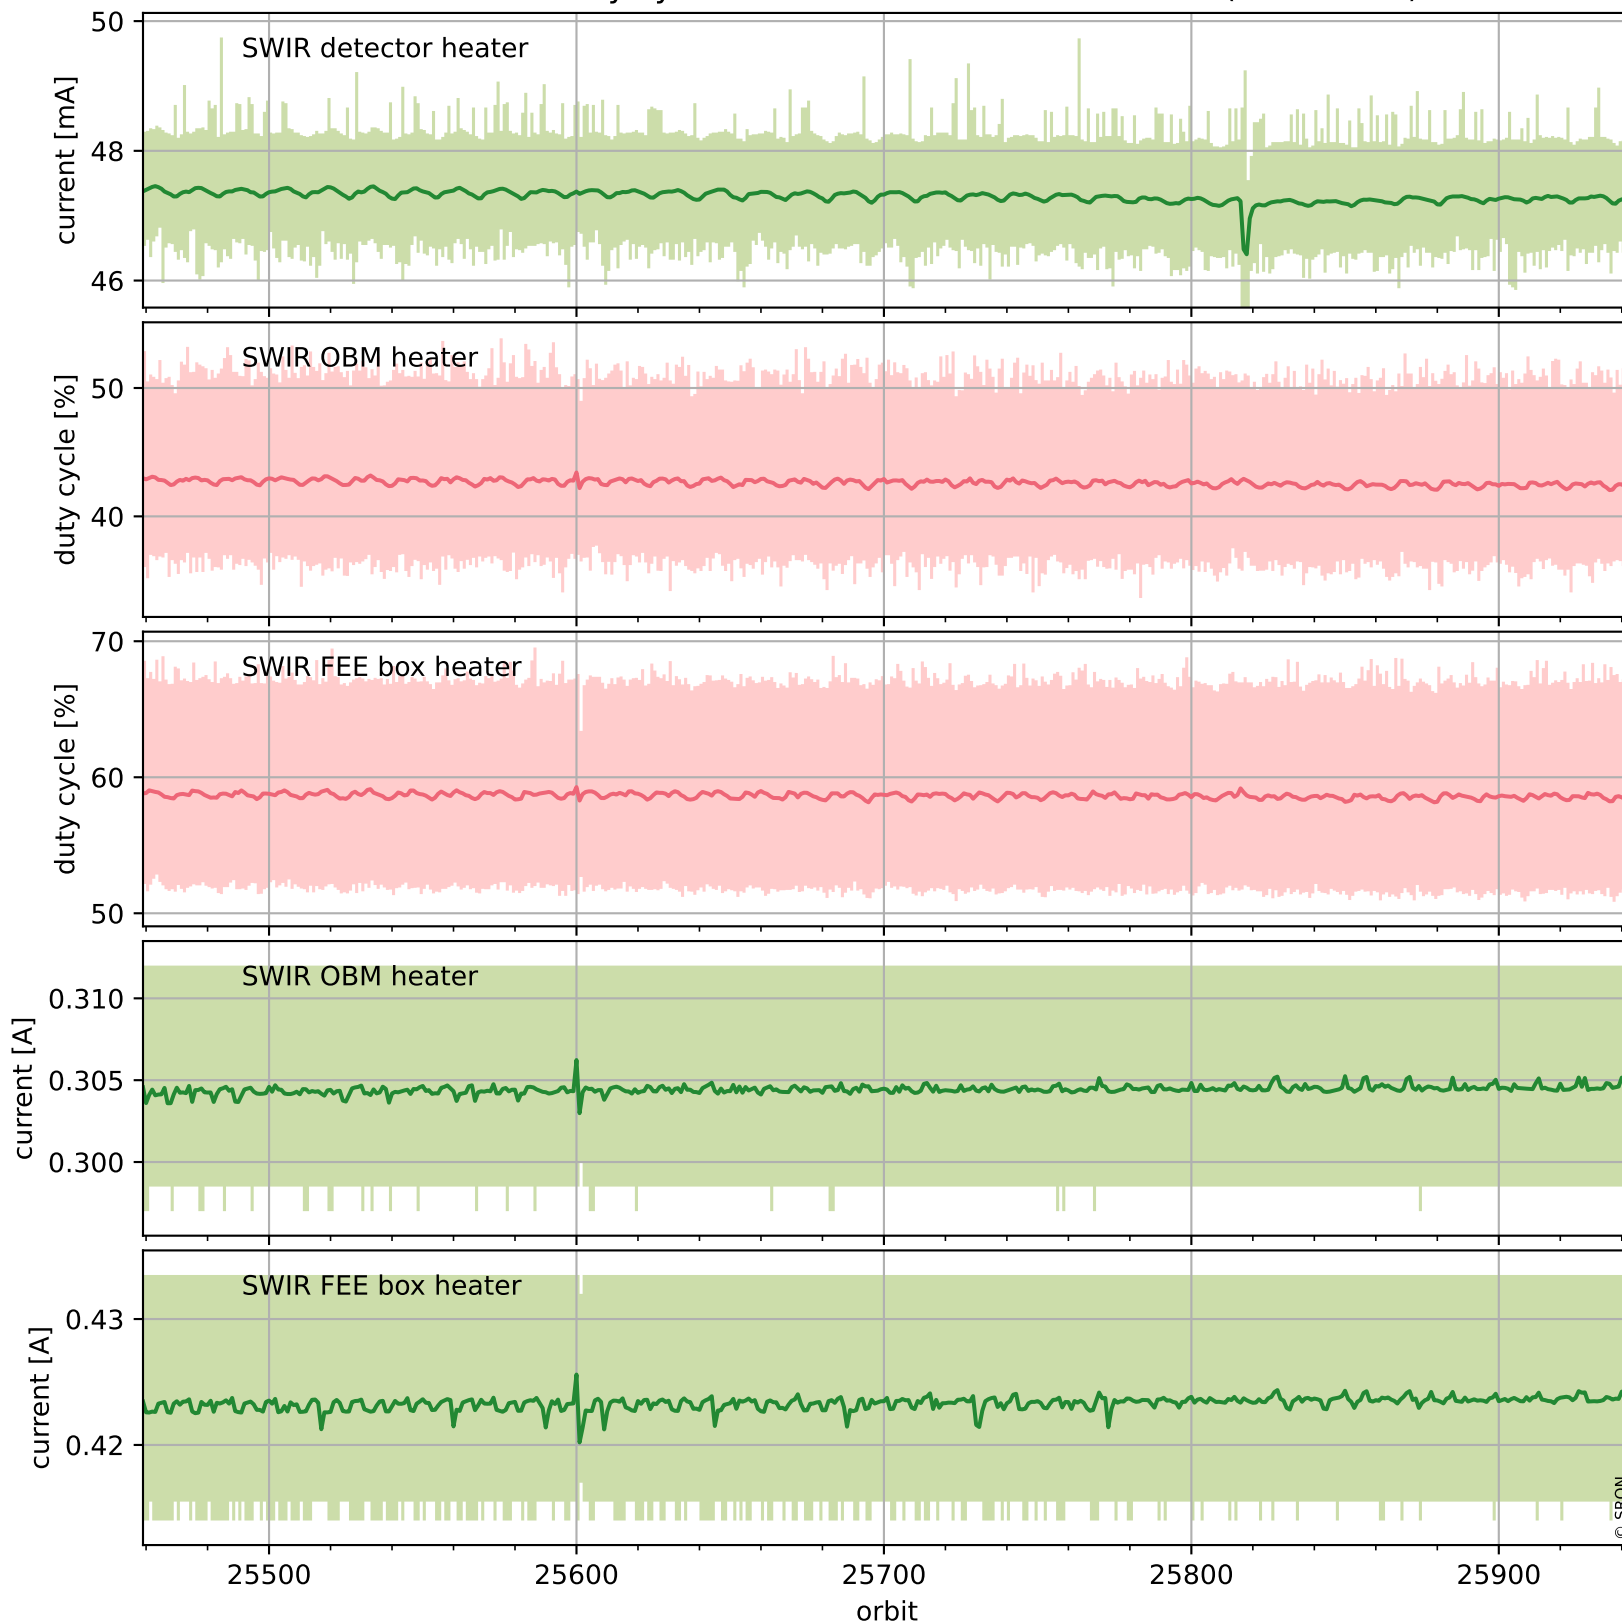

Tropomi SWIR housekeeping data

orbits : [25930, 25943]
coverage : 2022-10-15 / 2022-10-16
created : 2023-08-21T09:32:54

Temperature of sensors relevant for SWIR (one day)

Tropomi SWIR housekeeping data

orbits : [25459, 25943]
coverage : 2022-09-11 / 2022-10-16
created : 2023-08-21T09:32:55

Temperature of sensors relevant for SWIR (last month)

Tropomi SWIR housekeeping data

orbits : [25930, 25943]
coverage : 2022-10-15 / 2022-10-16
created : 2023-08-21T09:32:55

Current and duty cycle of 3 heaters relevant for SWIR (one day)

Tropomi SWIR housekeeping data

orbits : [25459, 25943]
coverage : 2022-09-11 / 2022-10-16
created : 2023-08-21T09:32:55

Current and duty cycle of 3 heaters relevant for SWIR (last month)

Tropomi SWIR housekeeping data

orbits : [25930, 25943]
coverage : 2022-10-15 / 2022-10-16
created : 2023-08-21T09:32:56

Temperature of sensors at the SWIR front-end electronics (one day)

Tropomi SWIR housekeeping data

orbits : [25459, 25943]
coverage : 2022-09-11 / 2022-10-16
created : 2023-08-21T09:32:56