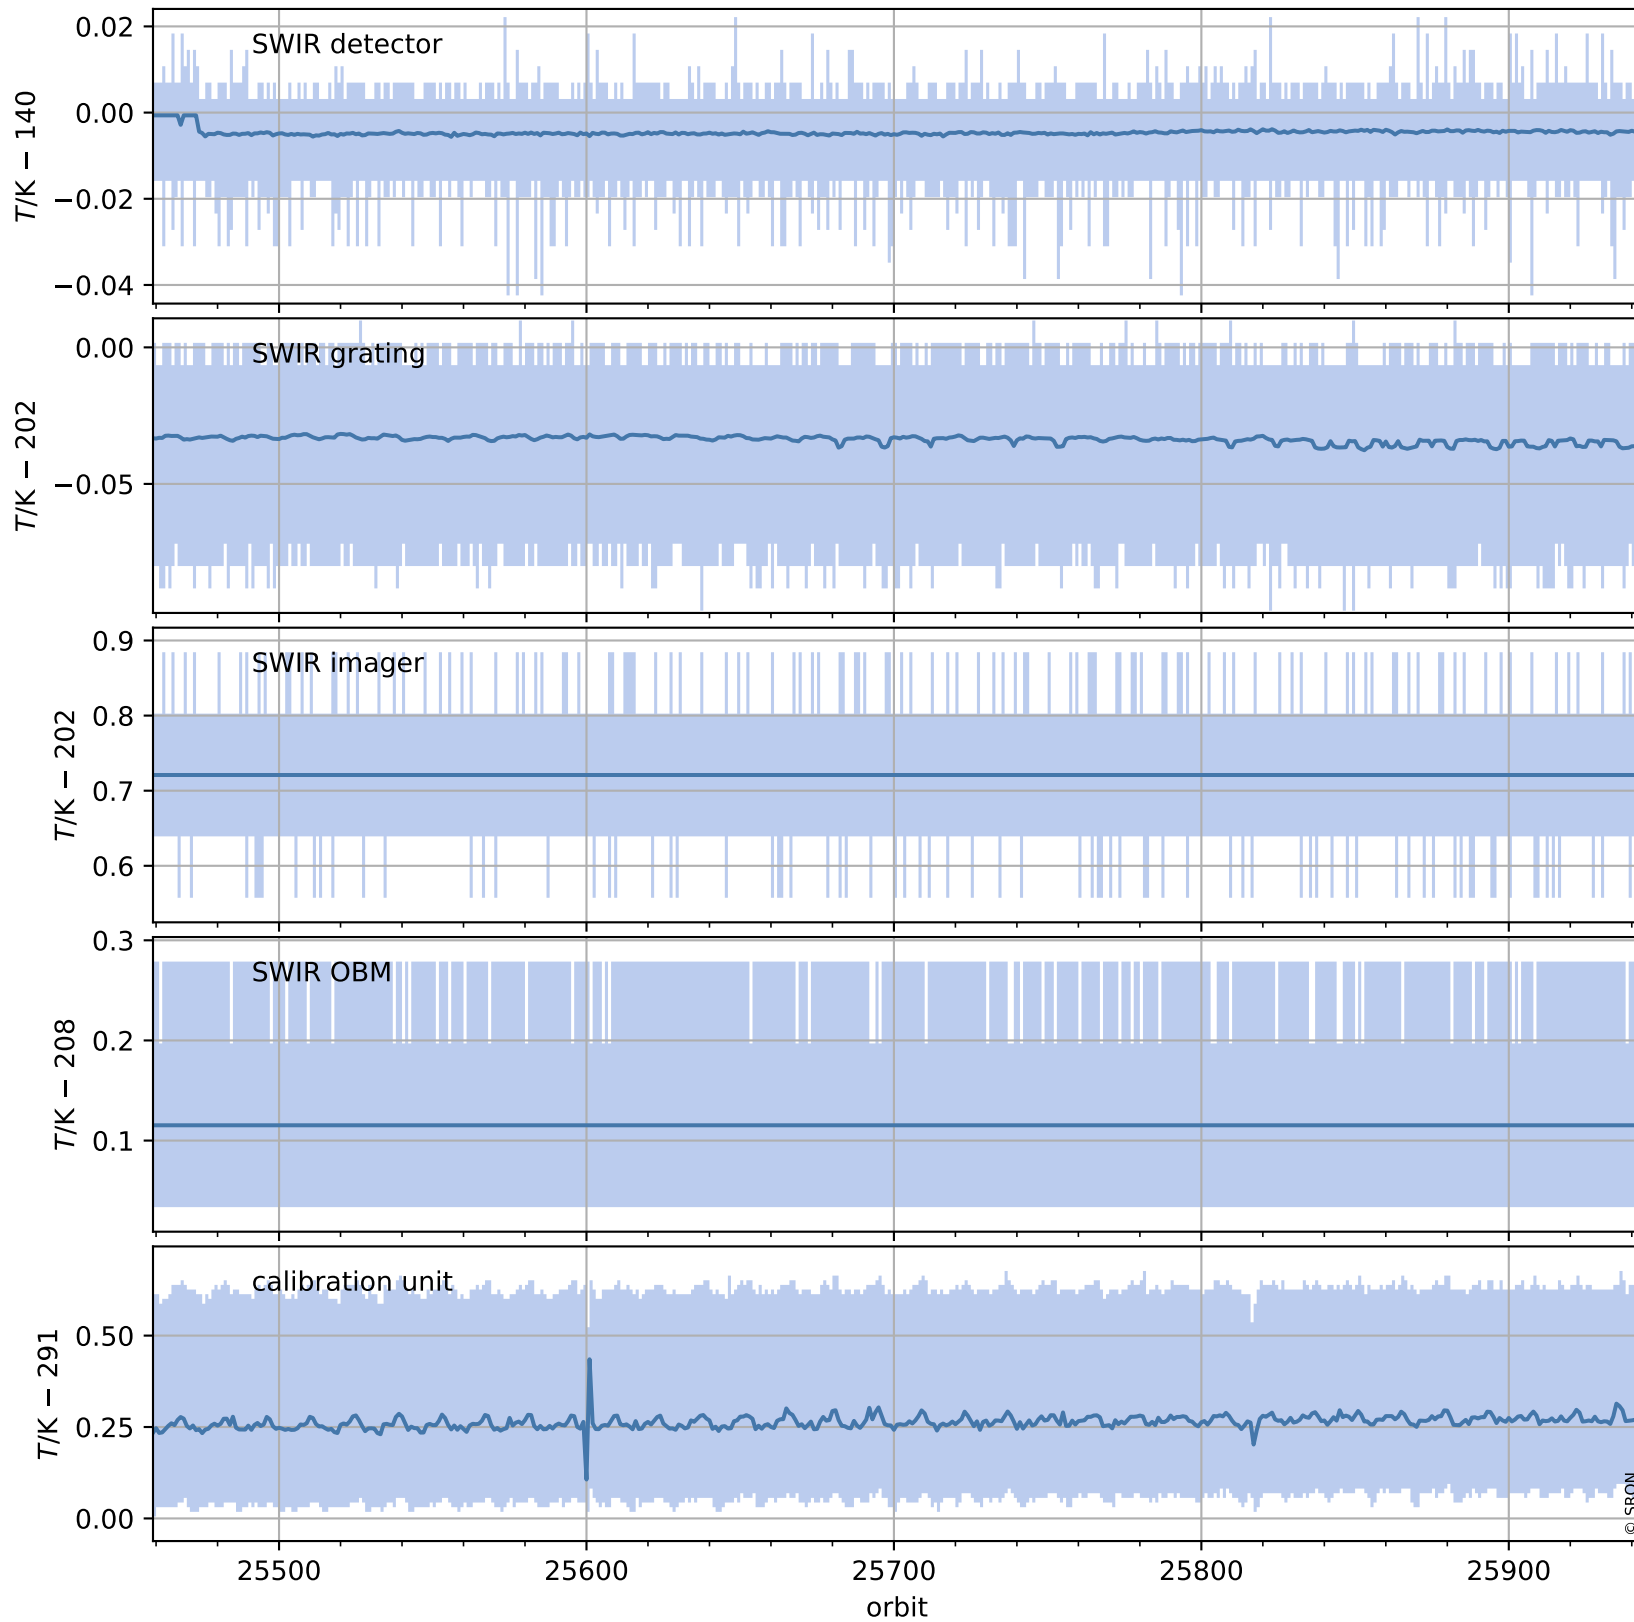

Tropomi SWIR housekeeping data

orbits : [25930, 25943]
coverage : 2022-10-15 / 2022-10-16
created : 2023-08-21T09:32:54

Temperature of sensors relevant for SWIR (one day)

Tropomi SWIR housekeeping data

orbits : [25459, 25943]
coverage : 2022-09-11 / 2022-10-16
created : 2023-08-21T09:32:55

Temperature of sensors relevant for SWIR (last month)

Tropomi SWIR housekeeping data

orbits : [25930, 25943]
coverage : 2022-10-15 / 2022-10-16
created : 2023-08-21T09:32:55

Current and duty cycle of 3 heaters relevant for SWIR (one day)

Tropomi SWIR housekeeping data

orbits : [25459, 25943]
coverage : 2022-09-11 / 2022-10-16
created : 2023-08-21T09:32:55

Current and duty cycle of 3 heaters relevant for SWIR (last month)

Tropomi SWIR housekeeping data

orbits : [25930, 25943]
coverage : 2022-10-15 / 2022-10-16
created : 2023-08-21T09:32:56

Temperature of sensors at the SWIR front-end electronics (one day)

Tropomi SWIR housekeeping data

orbits : [25459, 25943]
coverage : 2022-09-11 / 2022-10-16
created : 2023-08-21T09:32:56