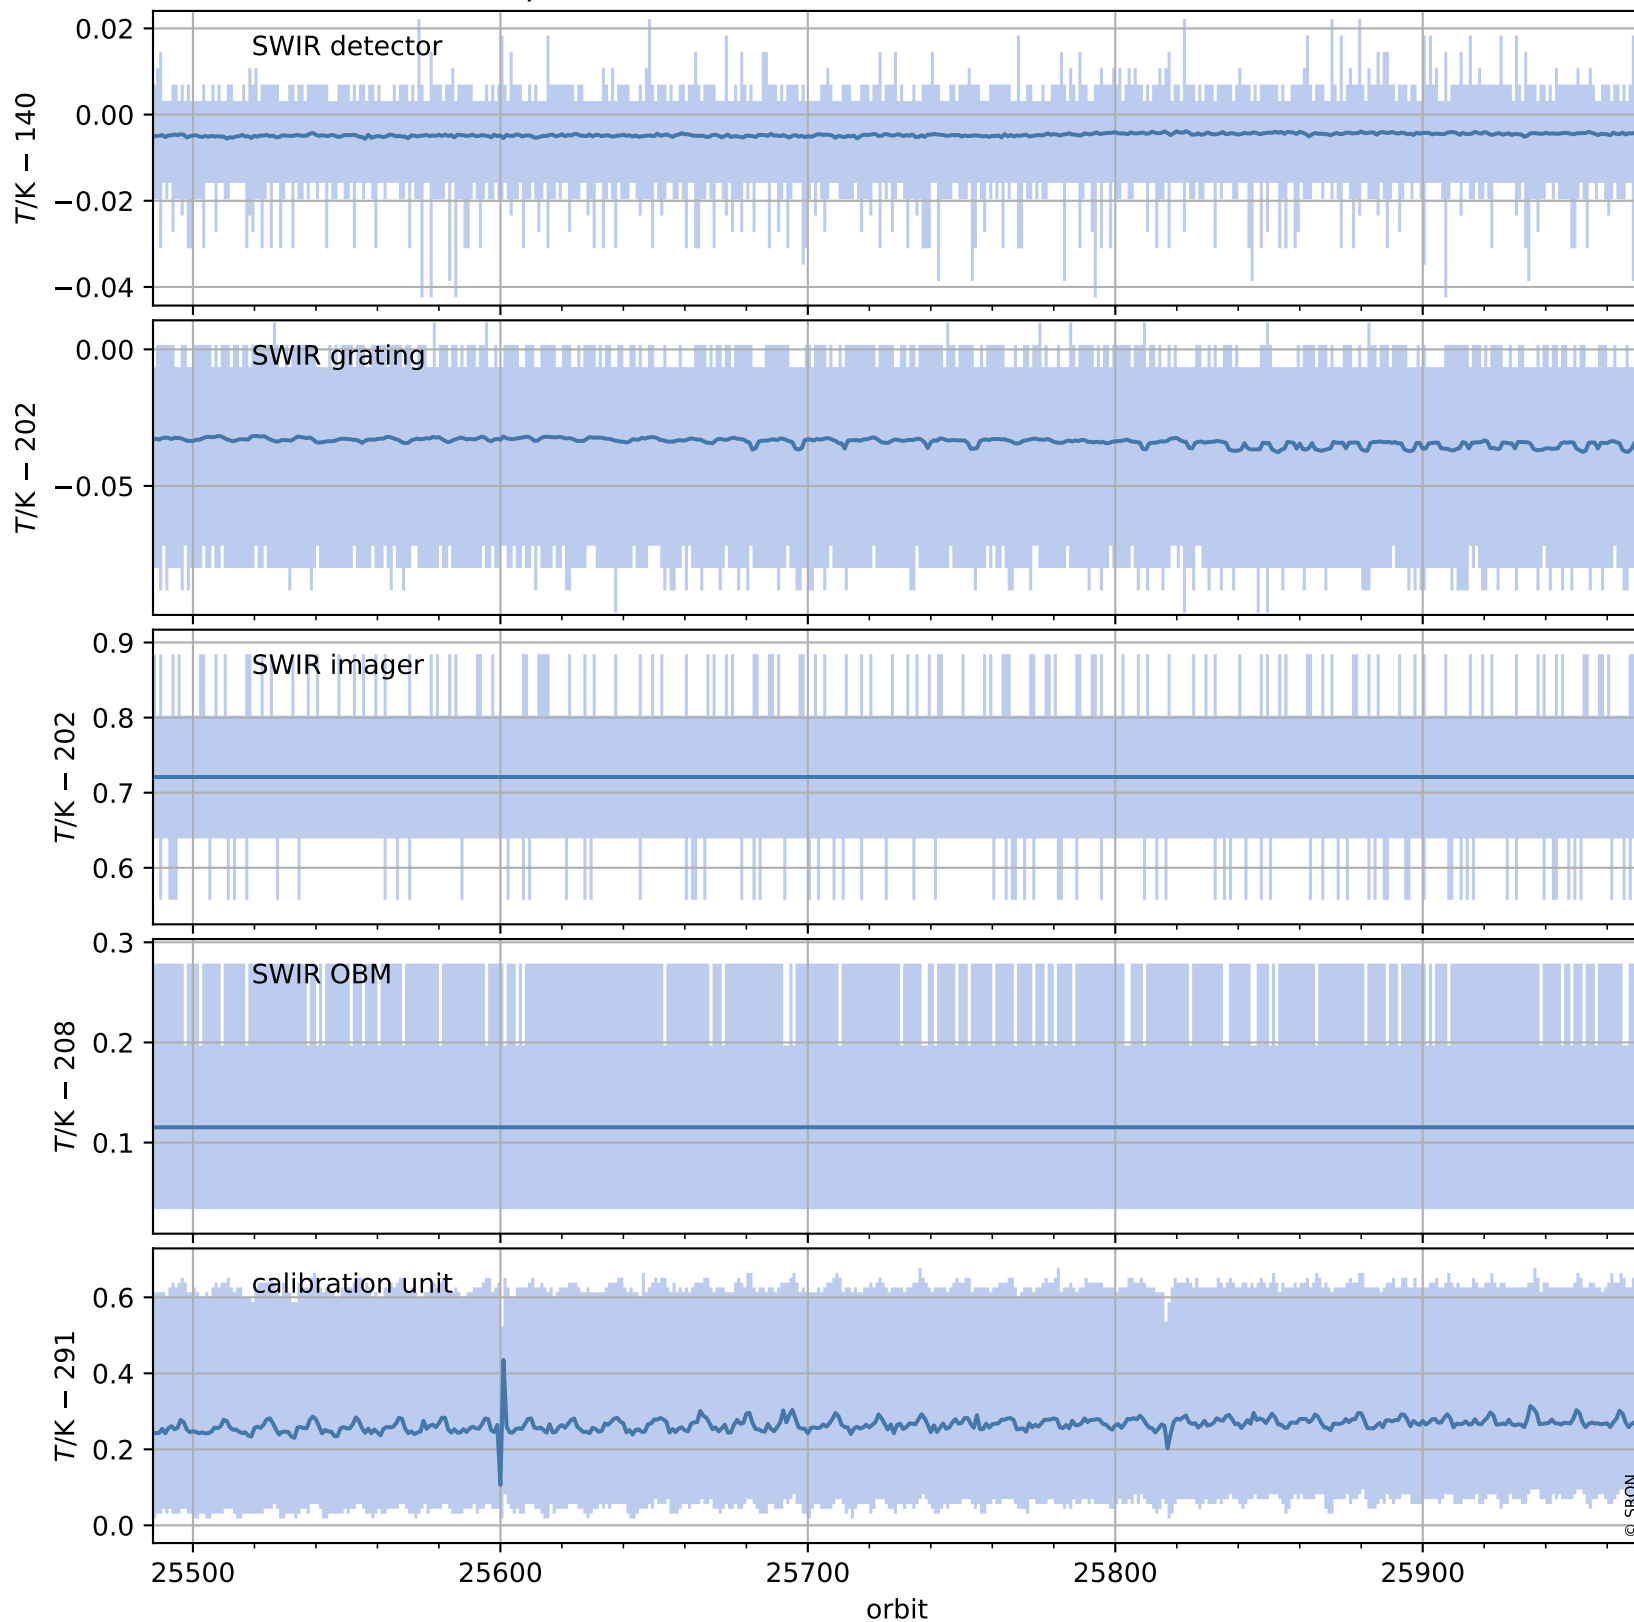

Tropomi SWIR housekeeping data

orbits : [25958, 25971]
coverage : 2022-10-17 / 2022-10-18
created : 2023-08-21T09:32:59

Temperature of sensors relevant for SWIR (one day)

Tropomi SWIR housekeeping data

orbits : [25487, 25971]
coverage : 2022-09-13 / 2022-10-18
created : 2023-08-21T09:32:59

Temperature of sensors relevant for SWIR (last month)

Tropomi SWIR housekeeping data

orbits : [25958, 25971]
coverage : 2022-10-17 / 2022-10-18
created : 2023-08-21T09:32:59

Current and duty cycle of 3 heaters relevant for SWIR (one day)

Tropomi SWIR housekeeping data

orbits : [25487, 25971]
coverage : 2022-09-13 / 2022-10-18
created : 2023-08-21T09:33:00

Current and duty cycle of 3 heaters relevant for SWIR (last month)

Tropomi SWIR housekeeping data

orbits : [25958, 25971]
coverage : 2022-10-17 / 2022-10-18
created : 2023-08-21T09:33:00

Temperature of sensors at the SWIR front-end electronics (one day)

Tropomi SWIR housekeeping data

orbits : [25487, 25971]
coverage : 2022-09-13 / 2022-10-18
created : 2023-08-21T09:33:01