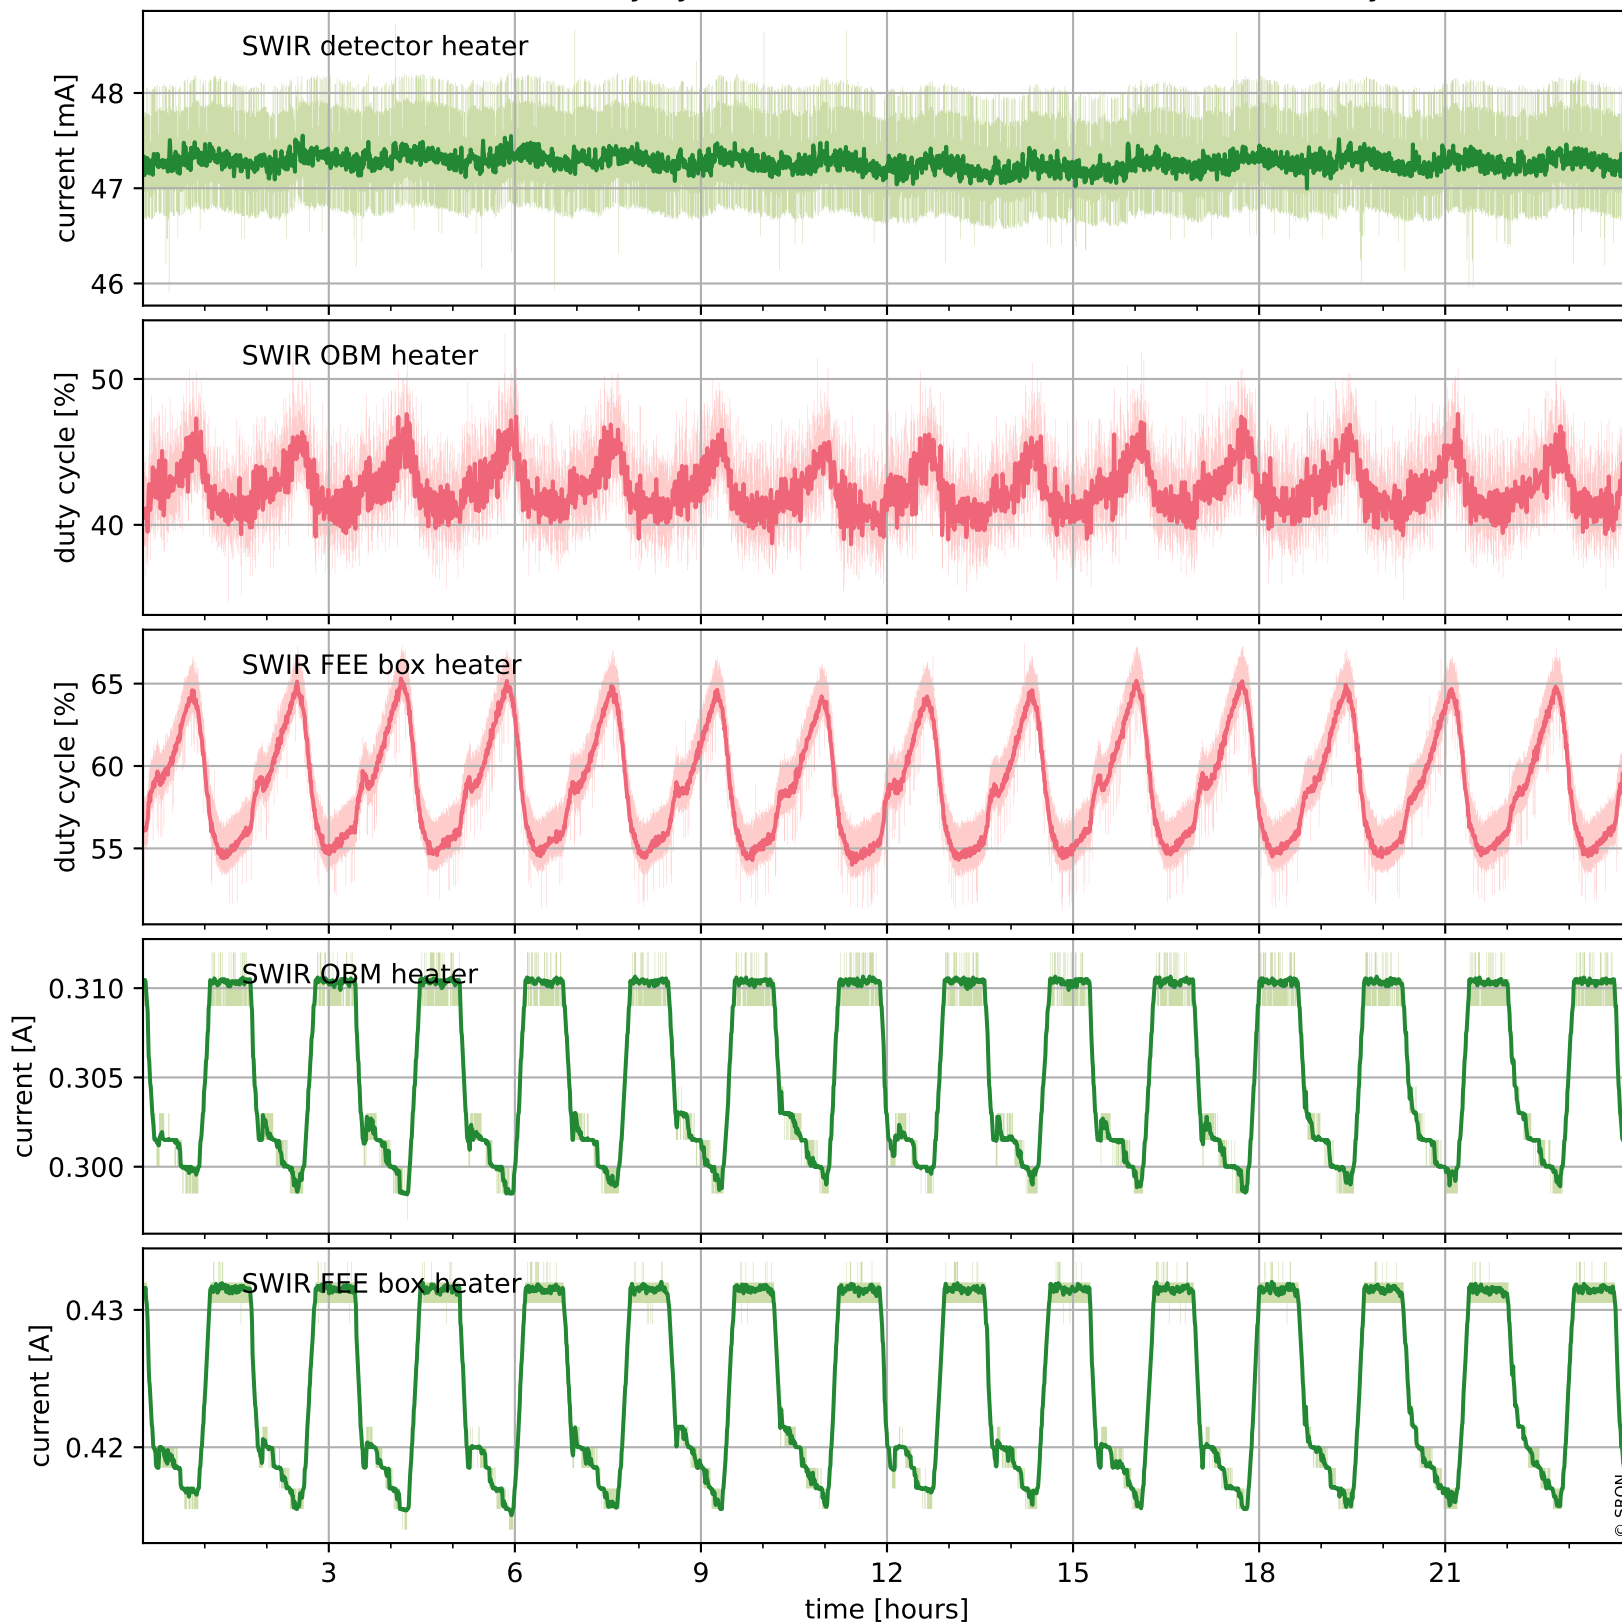

Tropomi SWIR housekeeping data

orbits : [25958, 25971]
coverage : 2022-10-17 / 2022-10-18
created : 2023-08-21T09:32:59

Temperature of sensors relevant for SWIR (one day)

Tropomi SWIR housekeeping data

orbits : [25487, 25971]
coverage : 2022-09-13 / 2022-10-18
created : 2023-08-21T09:32:59

Temperature of sensors relevant for SWIR (last month)

Tropomi SWIR housekeeping data

orbits : [25958, 25971]
coverage : 2022-10-17 / 2022-10-18
created : 2023-08-21T09:32:59

Current and duty cycle of 3 heaters relevant for SWIR (one day)

Tropomi SWIR housekeeping data

orbits : [25487, 25971]
coverage : 2022-09-13 / 2022-10-18
created : 2023-08-21T09:33:00

Current and duty cycle of 3 heaters relevant for SWIR (last month)

Tropomi SWIR housekeeping data

orbits : [25958, 25971]
coverage : 2022-10-17 / 2022-10-18
created : 2023-08-21T09:33:00

Temperature of sensors at the SWIR front-end electronics (one day)

Tropomi SWIR housekeeping data

orbits : [25487, 25971]
coverage : 2022-09-13 / 2022-10-18
created : 2023-08-21T09:33:01