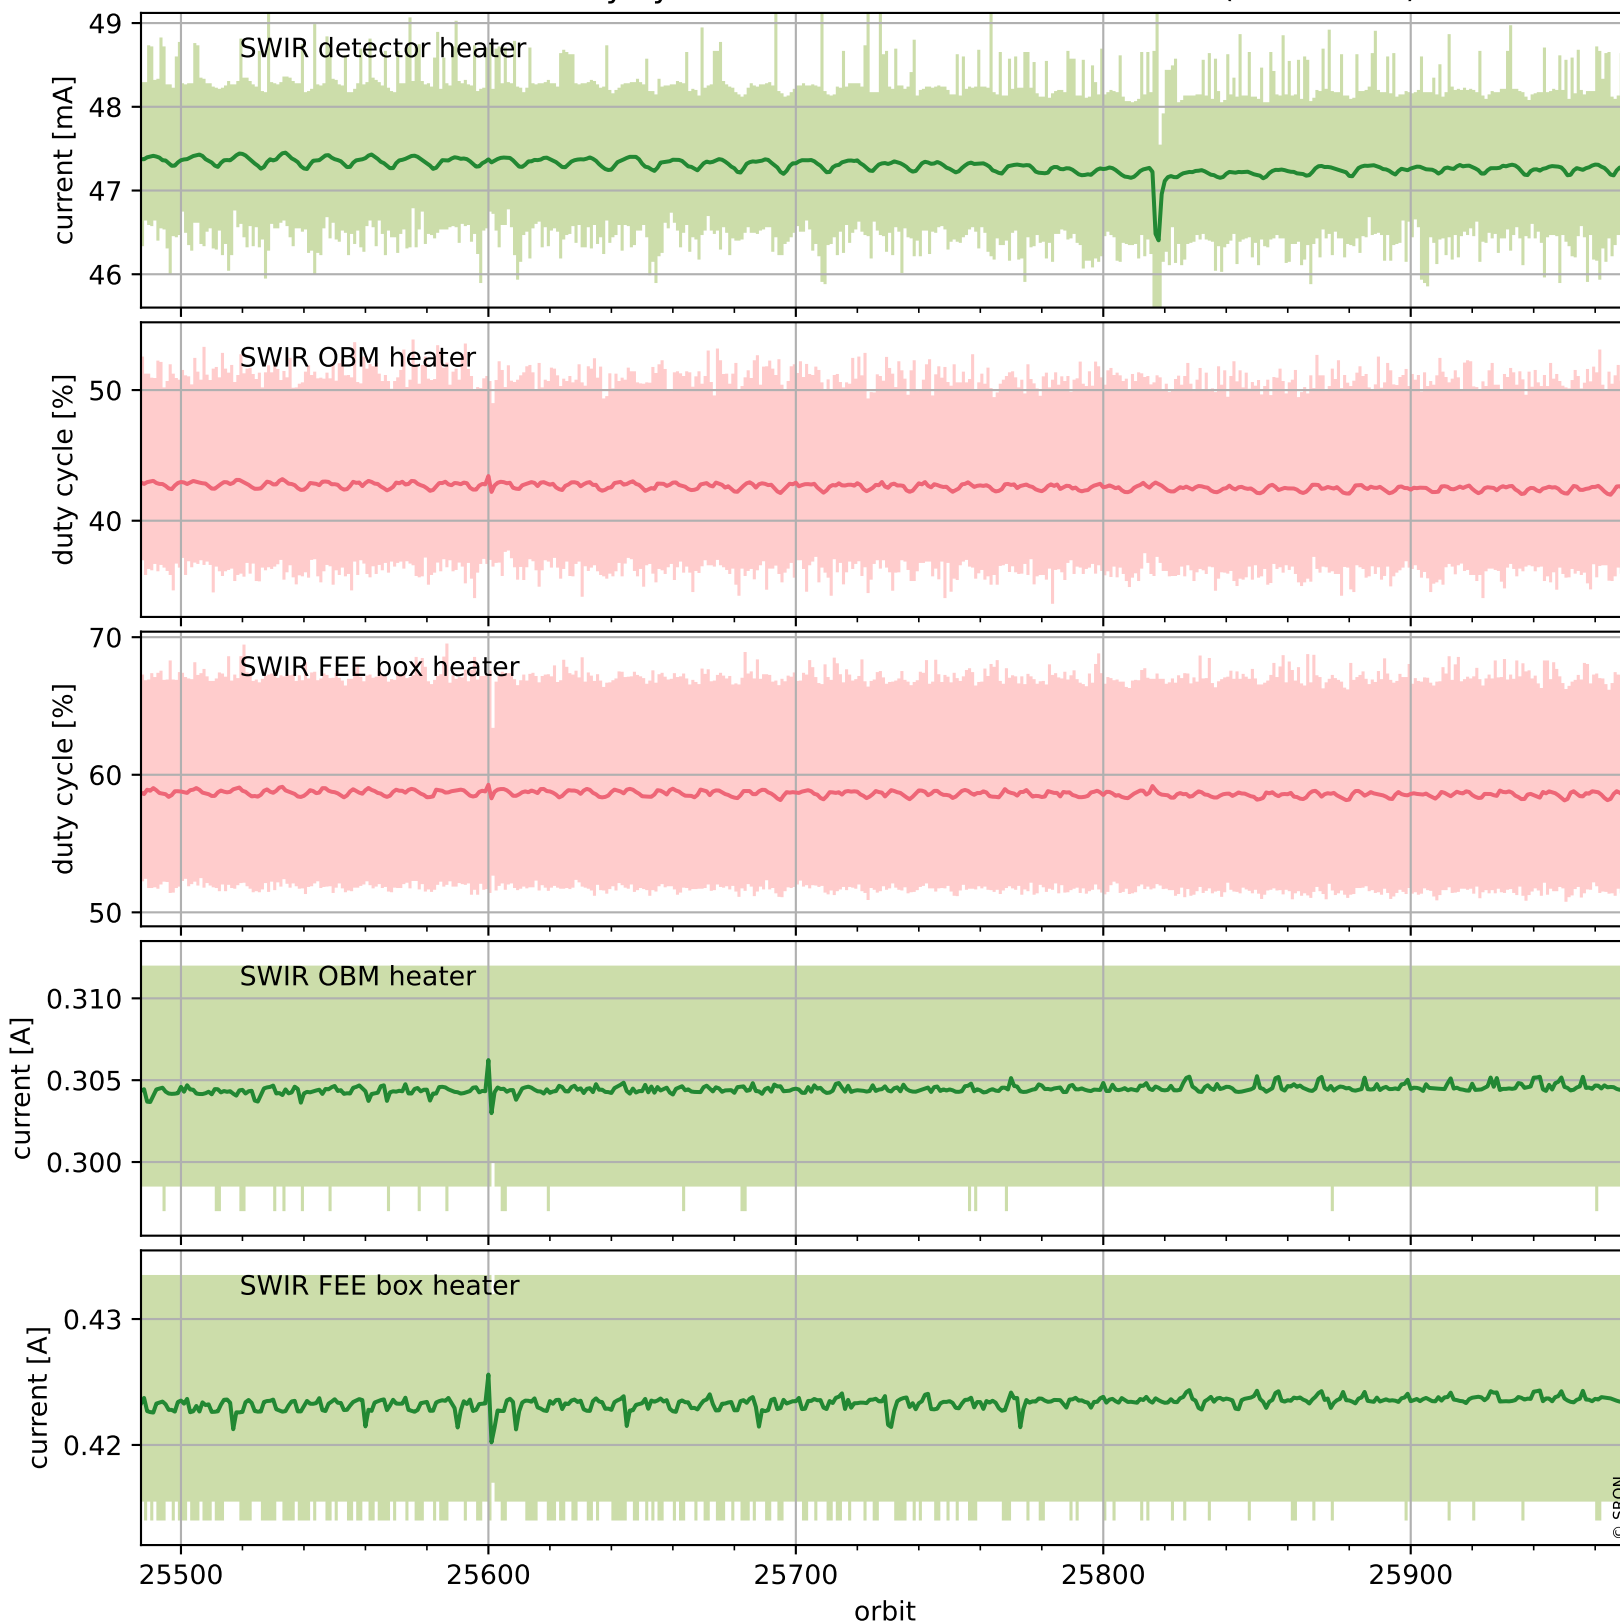

Tropomi SWIR housekeeping data

orbits : [25958, 25971]
coverage : 2022-10-17 / 2022-10-18
created : 2023-08-21T09:32:59

Temperature of sensors relevant for SWIR (one day)

Tropomi SWIR housekeeping data

orbits : [25487, 25971]
coverage : 2022-09-13 / 2022-10-18
created : 2023-08-21T09:32:59

Temperature of sensors relevant for SWIR (last month)

Tropomi SWIR housekeeping data

orbits : [25958, 25971]
coverage : 2022-10-17 / 2022-10-18
created : 2023-08-21T09:32:59

Current and duty cycle of 3 heaters relevant for SWIR (one day)

Tropomi SWIR housekeeping data

orbits : [25487, 25971]
coverage : 2022-09-13 / 2022-10-18
created : 2023-08-21T09:33:00

Current and duty cycle of 3 heaters relevant for SWIR (last month)

Tropomi SWIR housekeeping data

orbits : [25958, 25971]
coverage : 2022-10-17 / 2022-10-18
created : 2023-08-21T09:33:00

Temperature of sensors at the SWIR front-end electronics (one day)

Tropomi SWIR housekeeping data

orbits : [25487, 25971]
coverage : 2022-09-13 / 2022-10-18
created : 2023-08-21T09:33:01