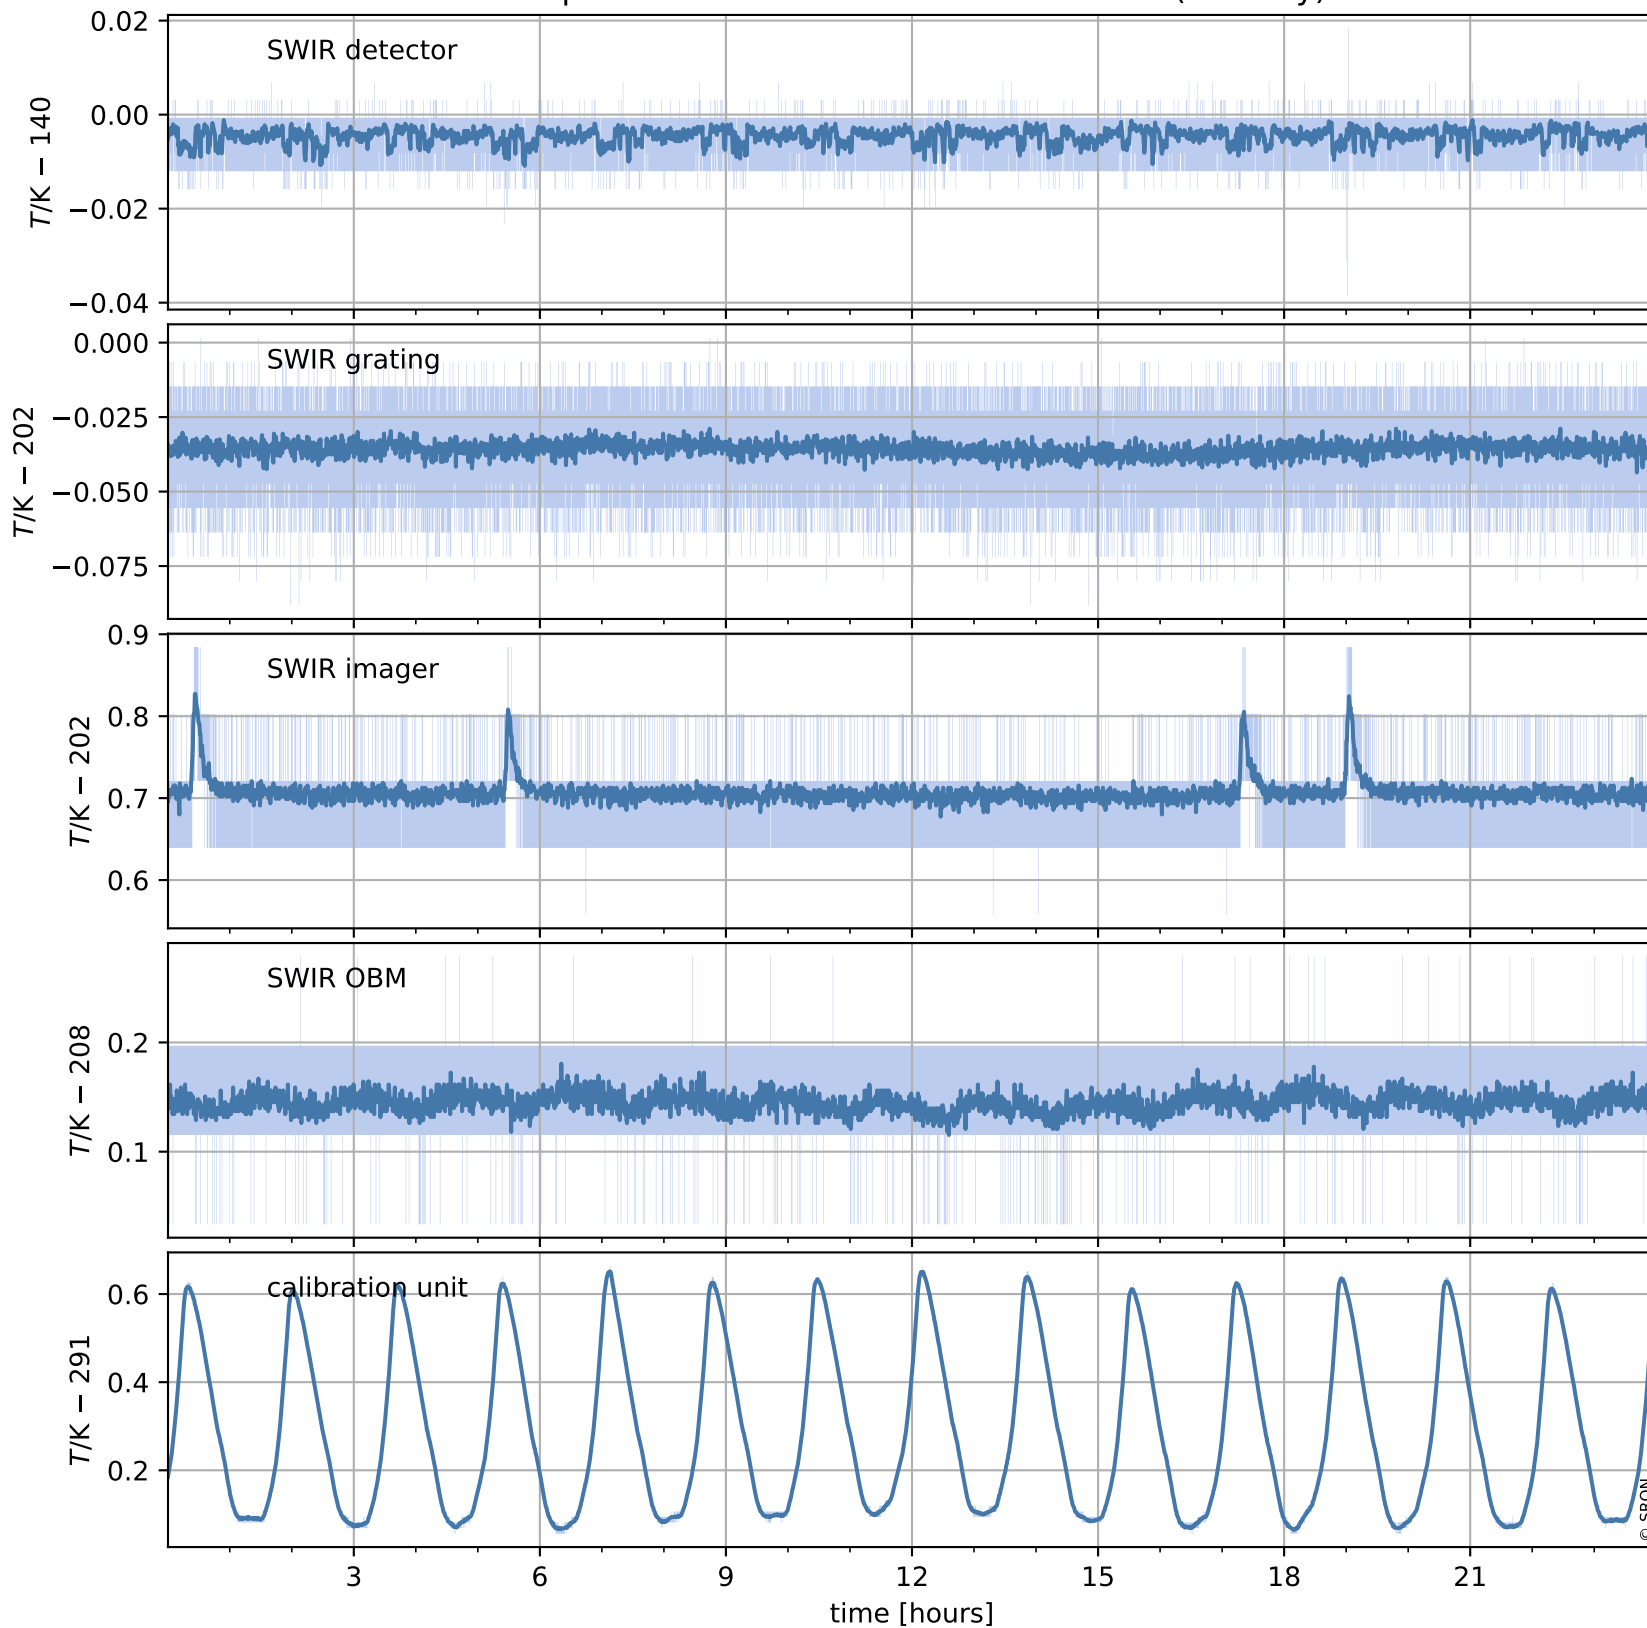

Tropomi SWIR housekeeping data

orbits : [25958, 25971]
coverage : 2022-10-17 / 2022-10-18
created : 2023-08-21T09:32:59

Temperature of sensors relevant for SWIR (one day)

Tropomi SWIR housekeeping data

orbits : [25487, 25971]
coverage : 2022-09-13 / 2022-10-18
created : 2023-08-21T09:32:59

Temperature of sensors relevant for SWIR (last month)

Tropomi SWIR housekeeping data

orbits : [25958, 25971]
coverage : 2022-10-17 / 2022-10-18
created : 2023-08-21T09:32:59

Current and duty cycle of 3 heaters relevant for SWIR (one day)