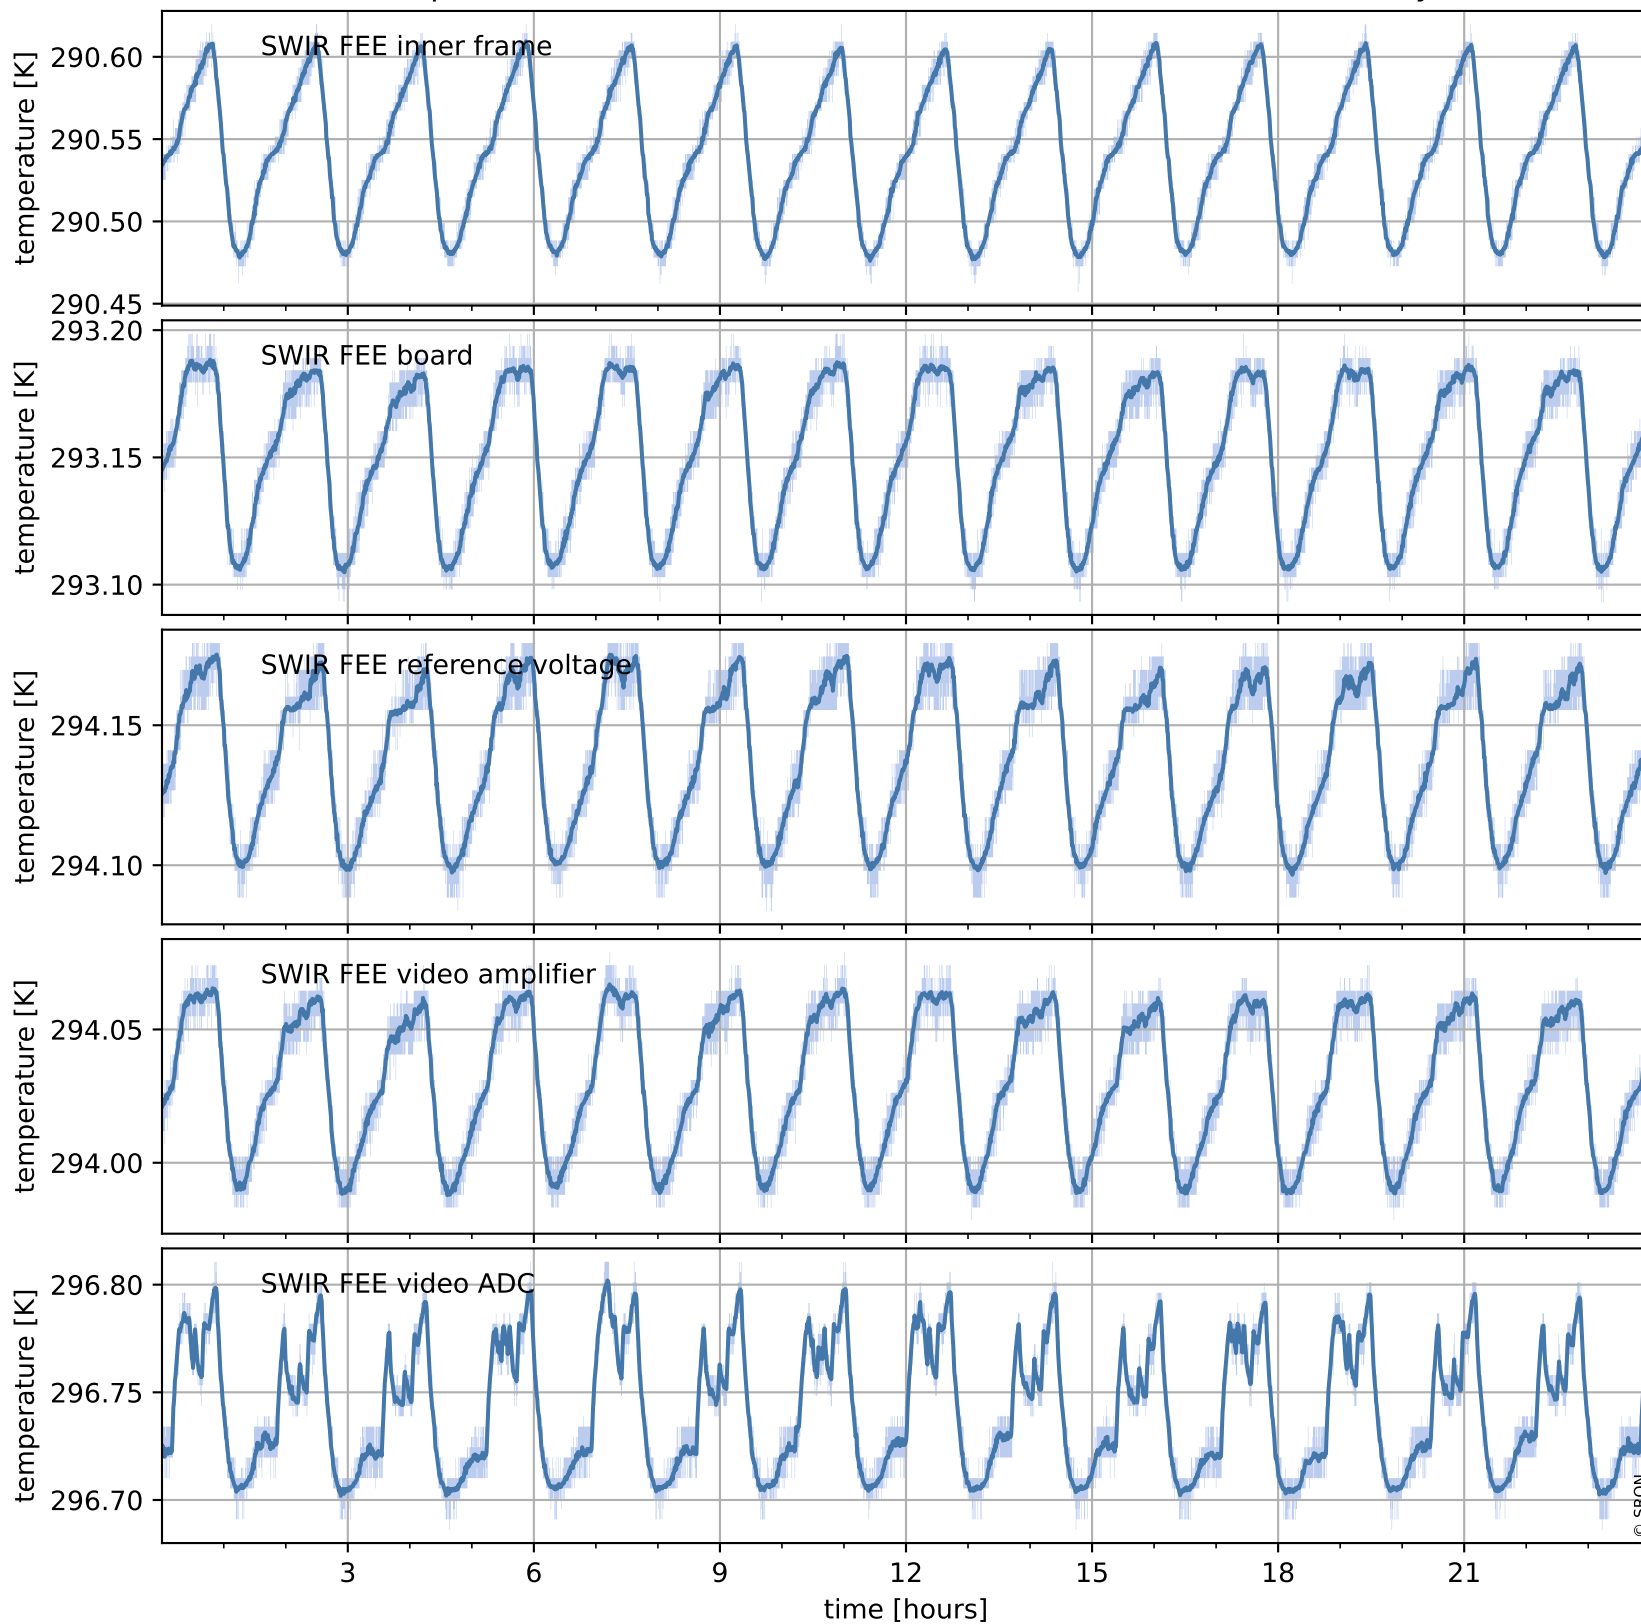

Tropomi SWIR housekeeping data

orbits : [25958, 25971]
coverage : 2022-10-17 / 2022-10-18
created : 2023-08-21T09:32:59

Temperature of sensors relevant for SWIR (one day)

Tropomi SWIR housekeeping data

orbits : [25487, 25971]
coverage : 2022-09-13 / 2022-10-18
created : 2023-08-21T09:32:59

Temperature of sensors relevant for SWIR (last month)

Tropomi SWIR housekeeping data

orbits : [25958, 25971]
coverage : 2022-10-17 / 2022-10-18
created : 2023-08-21T09:32:59

Current and duty cycle of 3 heaters relevant for SWIR (one day)

Tropomi SWIR housekeeping data

orbits : [25487, 25971]
coverage : 2022-09-13 / 2022-10-18
created : 2023-08-21T09:33:00

Current and duty cycle of 3 heaters relevant for SWIR (last month)

Tropomi SWIR housekeeping data

orbits : [25958, 25971]
coverage : 2022-10-17 / 2022-10-18
created : 2023-08-21T09:33:00

Temperature of sensors at the SWIR front-end electronics (one day)

Tropomi SWIR housekeeping data

orbits : [25487, 25971]
coverage : 2022-09-13 / 2022-10-18
created : 2023-08-21T09:33:01