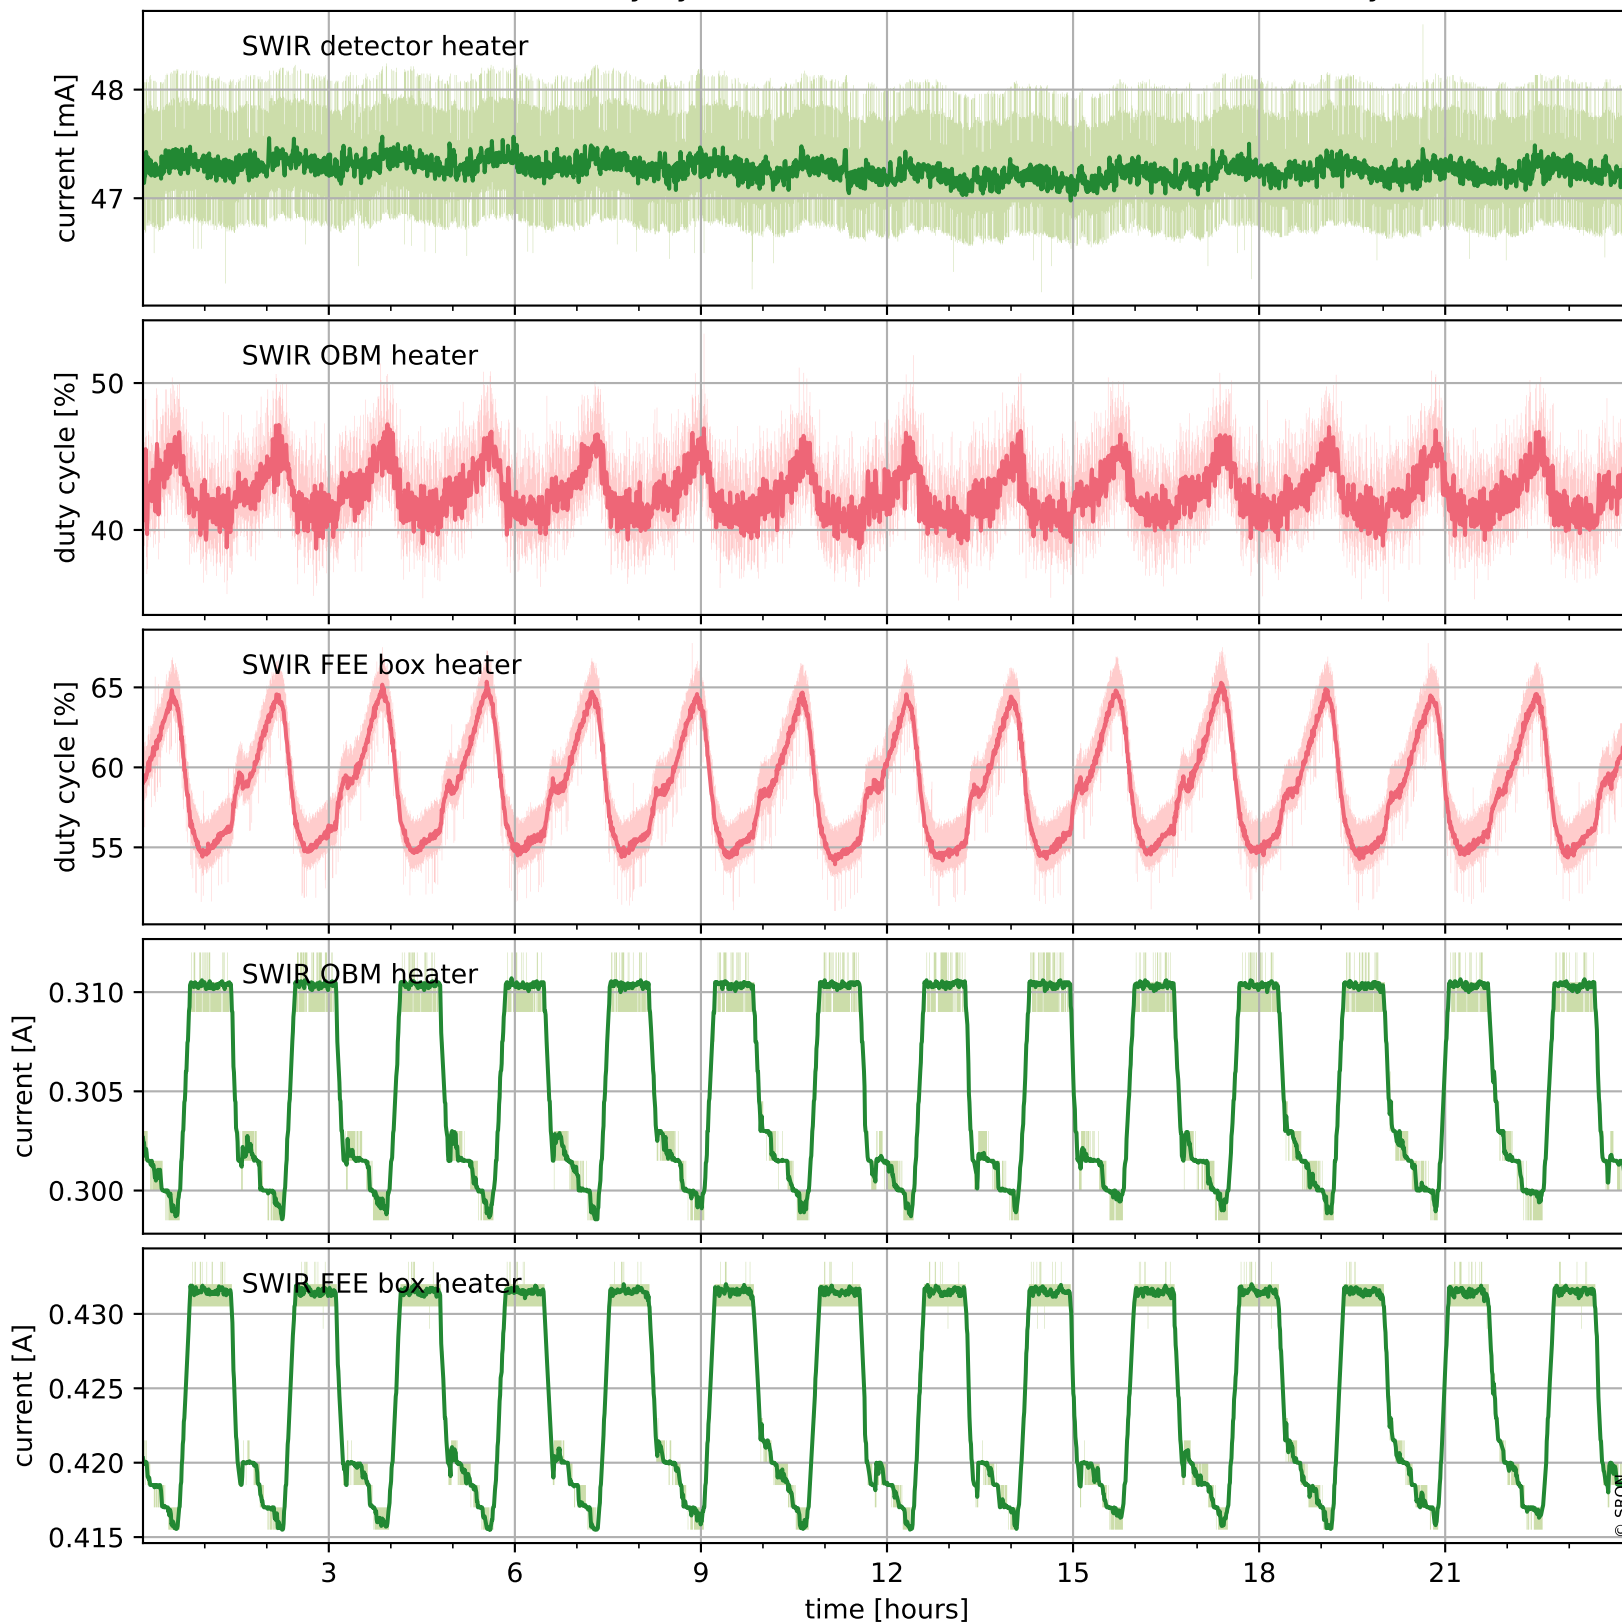

Tropomi SWIR housekeeping data

orbits : [25972, 25986]
coverage : 2022-10-18 / 2022-10-19
created : 2023-08-21T09:33:01

Temperature of sensors relevant for SWIR (one day)

Tropomi SWIR housekeeping data

orbits : [25502, 25986]
coverage : 2022-09-14 / 2022-10-19
created : 2023-08-21T09:33:02

Temperature of sensors relevant for SWIR (last month)

Tropomi SWIR housekeeping data

orbits : [25972, 25986]
coverage : 2022-10-18 / 2022-10-19
created : 2023-08-21T09:33:02

Current and duty cycle of 3 heaters relevant for SWIR (one day)

Tropomi SWIR housekeeping data

orbits : [25502, 25986]
coverage : 2022-09-14 / 2022-10-19
created : 2023-08-21T09:33:02

Current and duty cycle of 3 heaters relevant for SWIR (last month)

Tropomi SWIR housekeeping data

orbits : [25972, 25986]
coverage : 2022-10-18 / 2022-10-19
created : 2023-08-21T09:33:03

Temperature of sensors at the SWIR front-end electronics (one day)

Tropomi SWIR housekeeping data

orbits : [25502, 25986]
coverage : 2022-09-14 / 2022-10-19
created : 2023-08-21T09:33:03