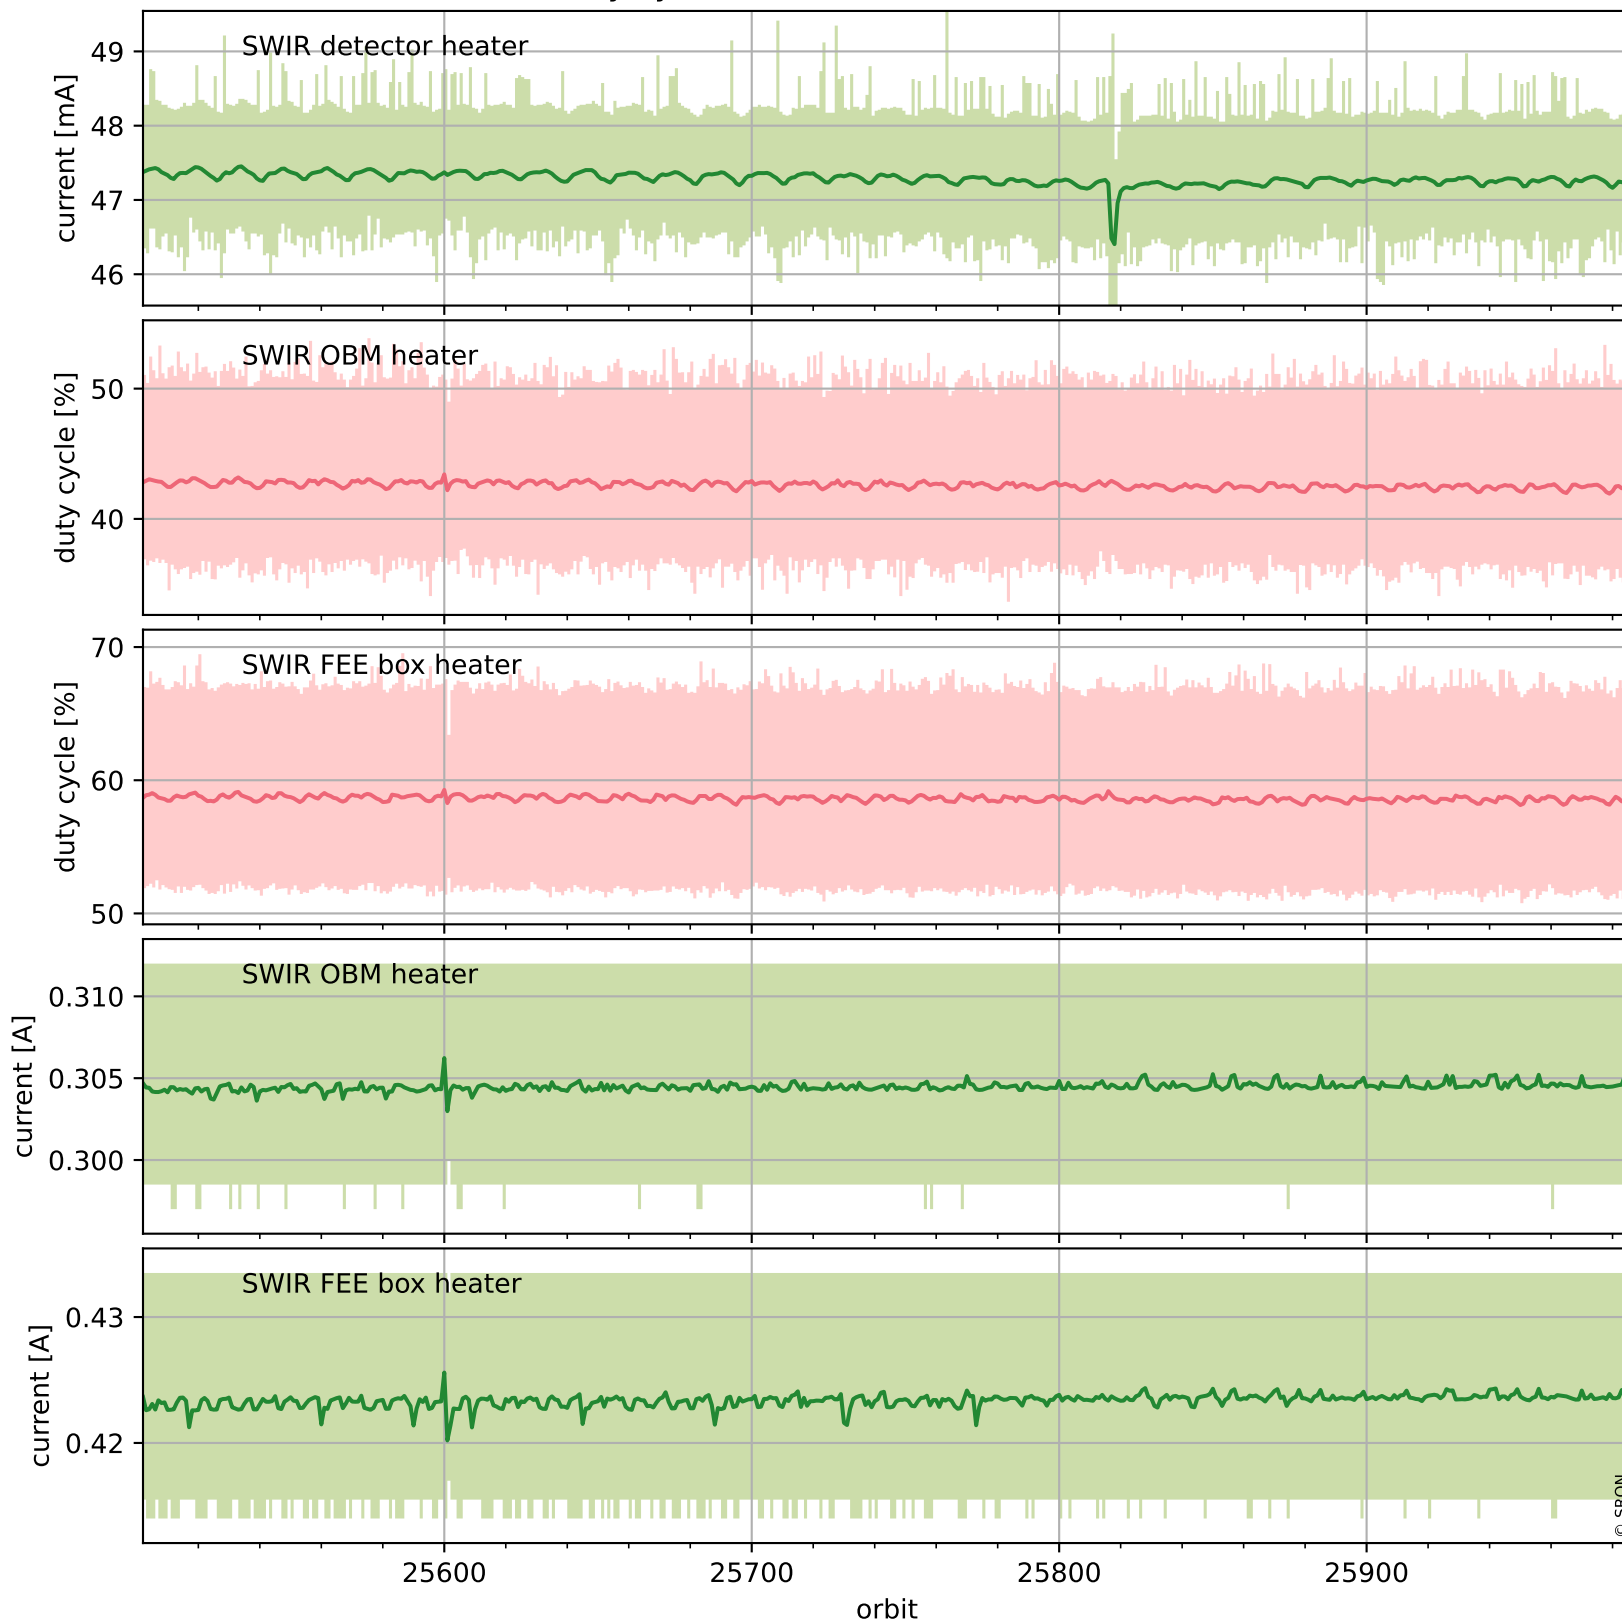

Tropomi SWIR housekeeping data

orbits : [25972, 25986]
coverage : 2022-10-18 / 2022-10-19
created : 2023-08-21T09:33:01

Temperature of sensors relevant for SWIR (one day)

Tropomi SWIR housekeeping data

orbits : [25502, 25986]
coverage : 2022-09-14 / 2022-10-19
created : 2023-08-21T09:33:02

Temperature of sensors relevant for SWIR (last month)

Tropomi SWIR housekeeping data

orbits : [25972, 25986]
coverage : 2022-10-18 / 2022-10-19
created : 2023-08-21T09:33:02

Current and duty cycle of 3 heaters relevant for SWIR (one day)

Tropomi SWIR housekeeping data

orbits : [25502, 25986]
coverage : 2022-09-14 / 2022-10-19
created : 2023-08-21T09:33:02

Current and duty cycle of 3 heaters relevant for SWIR (last month)

Tropomi SWIR housekeeping data

orbits : [25972, 25986]
coverage : 2022-10-18 / 2022-10-19
created : 2023-08-21T09:33:03

Temperature of sensors at the SWIR front-end electronics (one day)

Tropomi SWIR housekeeping data

orbits : [25502, 25986]
coverage : 2022-09-14 / 2022-10-19
created : 2023-08-21T09:33:03