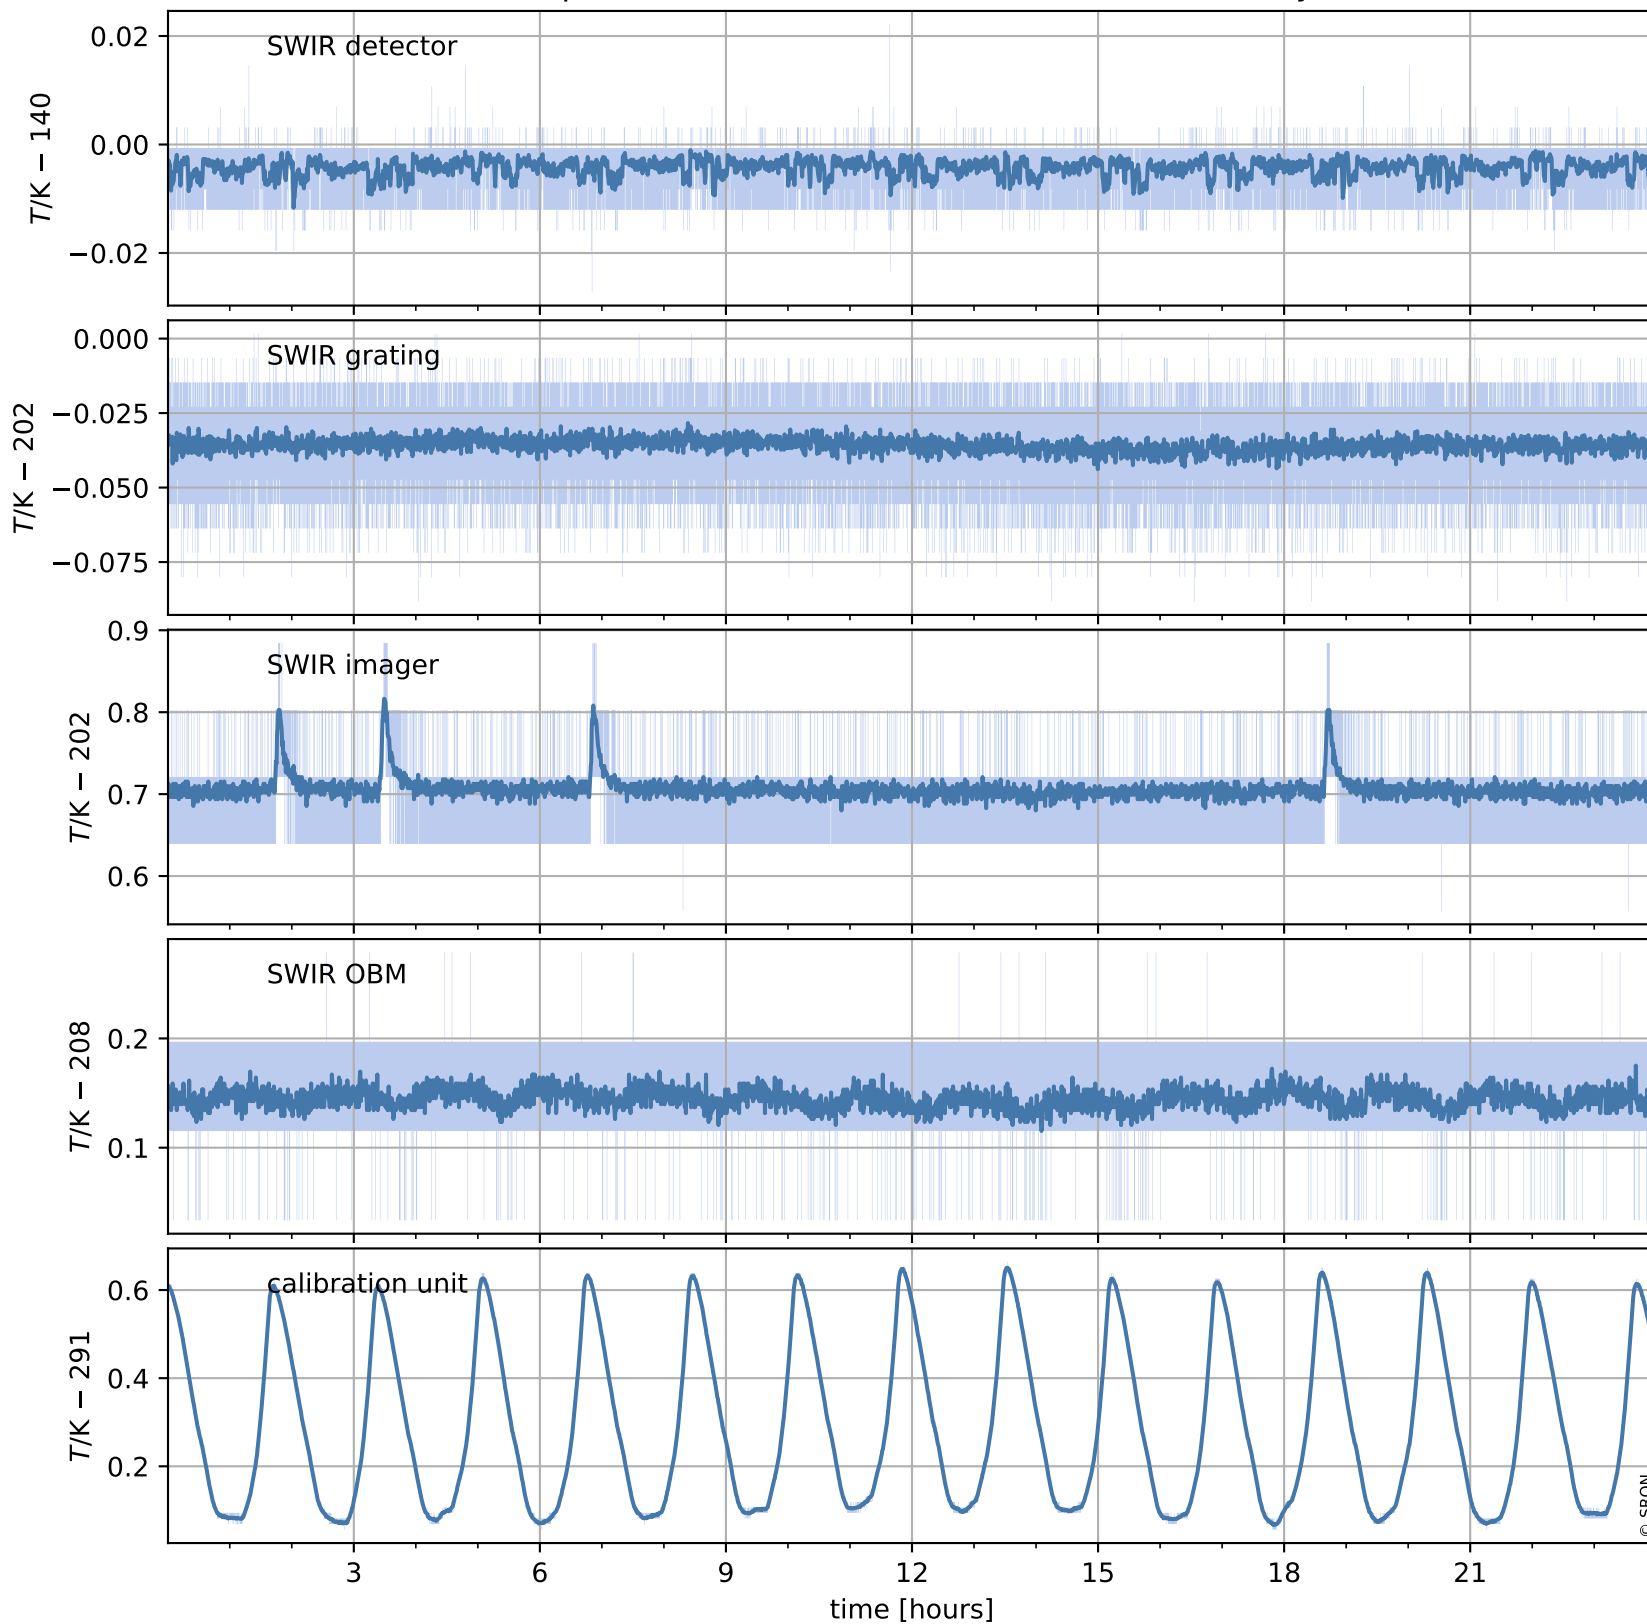

Tropomi SWIR housekeeping data

orbits : [25972, 25986]
coverage : 2022-10-18 / 2022-10-19
created : 2023-08-21T09:33:01

Temperature of sensors relevant for SWIR (one day)

Tropomi SWIR housekeeping data

orbits : [25502, 25986]
coverage : 2022-09-14 / 2022-10-19
created : 2023-08-21T09:33:02

Temperature of sensors relevant for SWIR (last month)

Tropomi SWIR housekeeping data

orbits : [25972, 25986]
coverage : 2022-10-18 / 2022-10-19
created : 2023-08-21T09:33:02

Current and duty cycle of 3 heaters relevant for SWIR (one day)

Tropomi SWIR housekeeping data

orbits : [25502, 25986]
coverage : 2022-09-14 / 2022-10-19
created : 2023-08-21T09:33:02

Current and duty cycle of 3 heaters relevant for SWIR (last month)

Tropomi SWIR housekeeping data