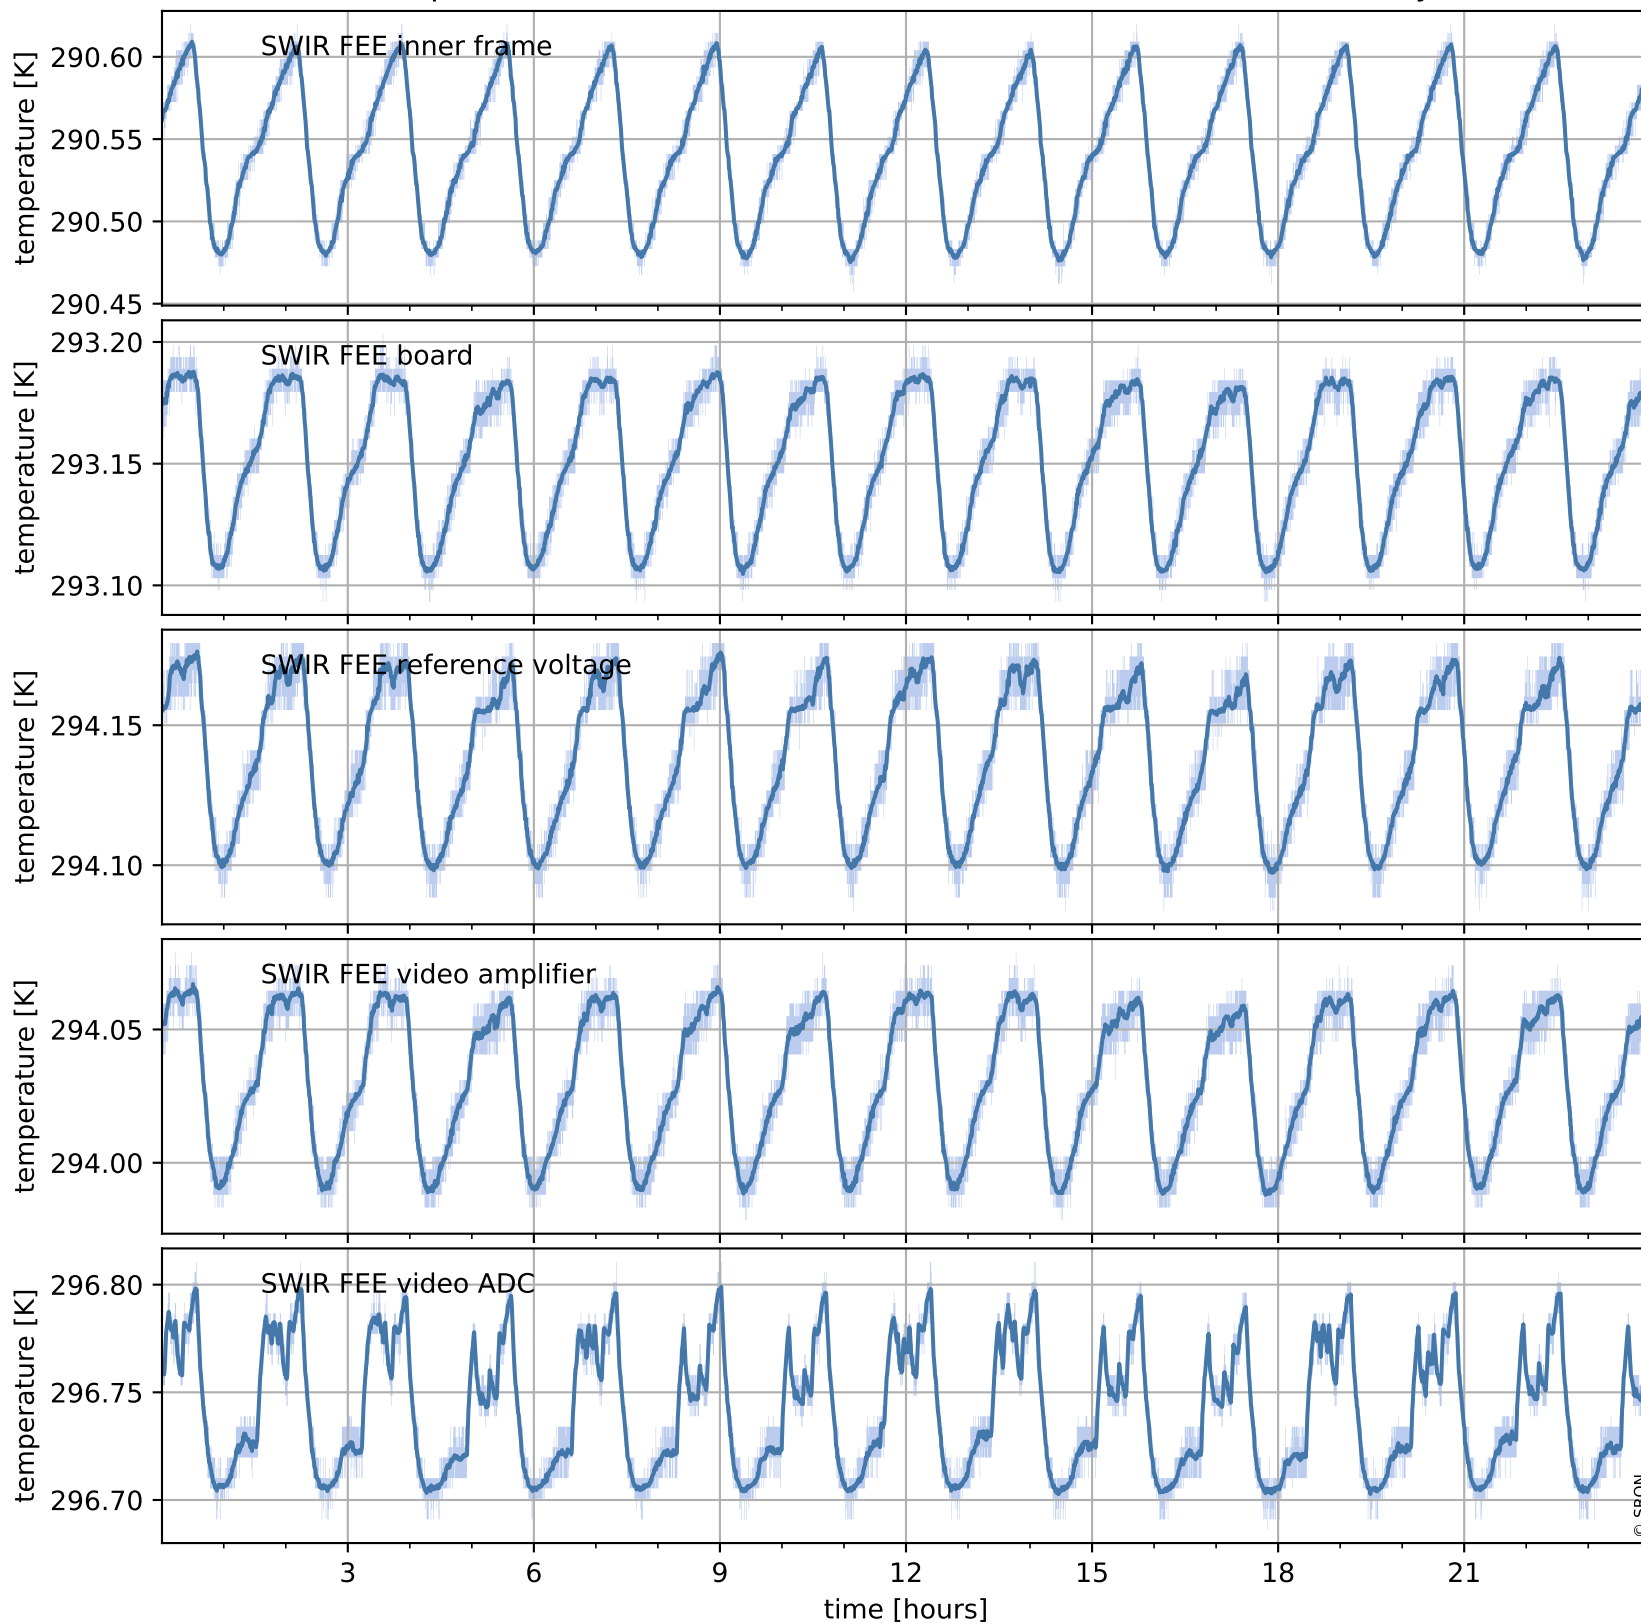

Tropomi SWIR housekeeping data

orbits : [25972, 25986]
coverage : 2022-10-18 / 2022-10-19
created : 2023-08-21T09:33:01

Temperature of sensors relevant for SWIR (one day)

Tropomi SWIR housekeeping data

orbits : [25502, 25986]
coverage : 2022-09-14 / 2022-10-19
created : 2023-08-21T09:33:02

Temperature of sensors relevant for SWIR (last month)

Tropomi SWIR housekeeping data

orbits : [25972, 25986]
coverage : 2022-10-18 / 2022-10-19
created : 2023-08-21T09:33:02

Current and duty cycle of 3 heaters relevant for SWIR (one day)

Tropomi SWIR housekeeping data

orbits : [25502, 25986]
coverage : 2022-09-14 / 2022-10-19
created : 2023-08-21T09:33:02

Current and duty cycle of 3 heaters relevant for SWIR (last month)

Tropomi SWIR housekeeping data

orbits : [25972, 25986]
coverage : 2022-10-18 / 2022-10-19
created : 2023-08-21T09:33:03

Temperature of sensors at the SWIR front-end electronics (one day)

Tropomi SWIR housekeeping data

orbits : [25502, 25986]
coverage : 2022-09-14 / 2022-10-19
created : 2023-08-21T09:33:03