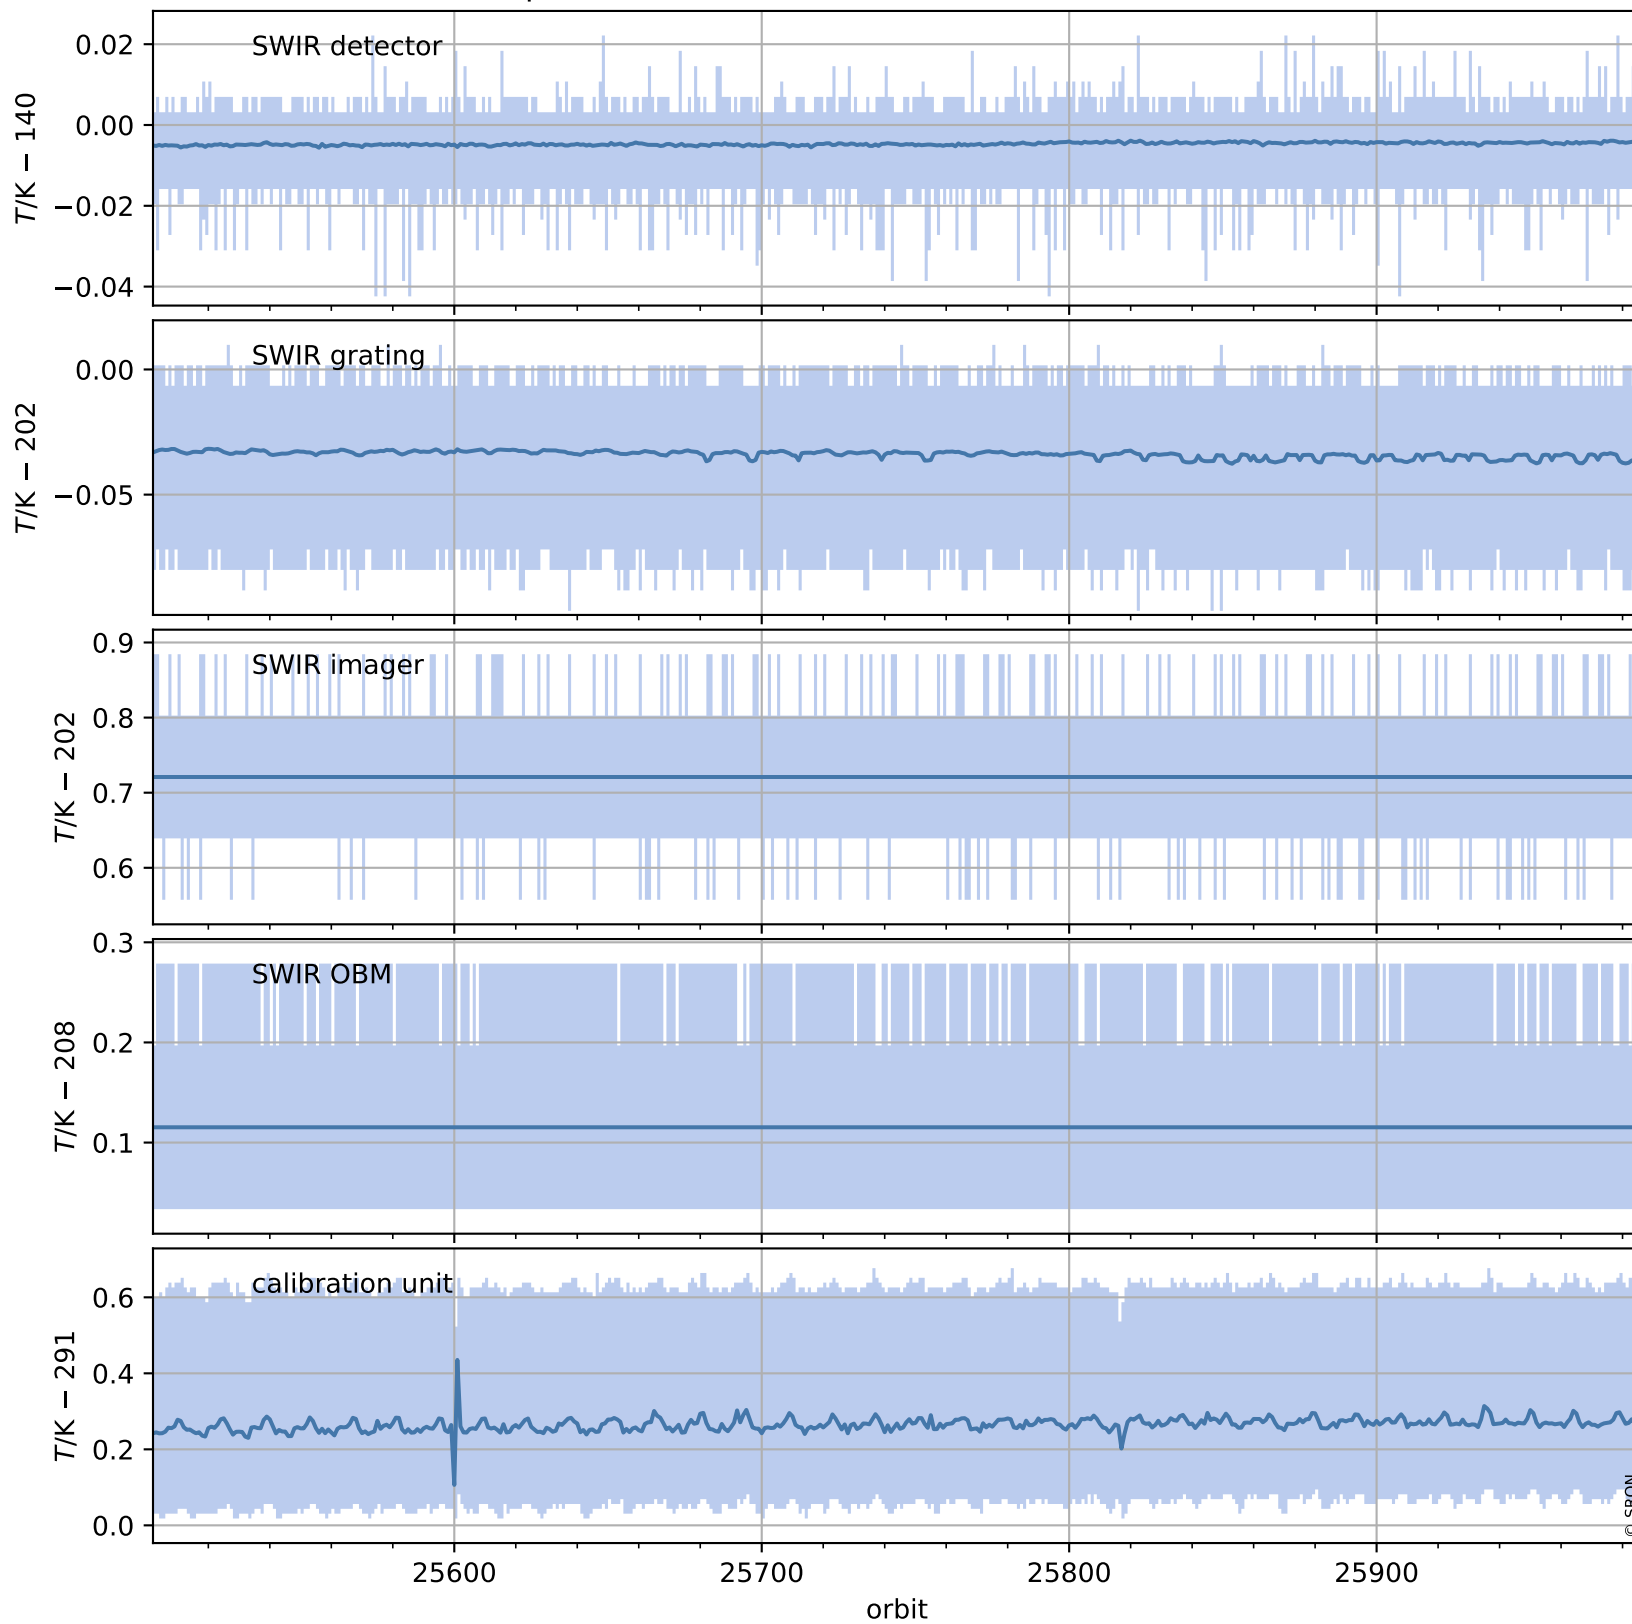

Tropomi SWIR housekeeping data

orbits : [25972, 25986]
coverage : 2022-10-18 / 2022-10-19
created : 2023-08-21T09:33:01

Temperature of sensors relevant for SWIR (one day)

Tropomi SWIR housekeeping data

orbits : [25502, 25986]
coverage : 2022-09-14 / 2022-10-19
created : 2023-08-21T09:33:02

Temperature of sensors relevant for SWIR (last month)

Tropomi SWIR housekeeping data

orbits : [25972, 25986]
coverage : 2022-10-18 / 2022-10-19
created : 2023-08-21T09:33:02

Current and duty cycle of 3 heaters relevant for SWIR (one day)

Tropomi SWIR housekeeping data

orbits : [25502, 25986]
coverage : 2022-09-14 / 2022-10-19
created : 2023-08-21T09:33:02

Current and duty cycle of 3 heaters relevant for SWIR (last month)

Tropomi SWIR housekeeping data

orbits : [25972, 25986]
coverage : 2022-10-18 / 2022-10-19
created : 2023-08-21T09:33:03

Temperature of sensors at the SWIR front-end electronics (one day)

Tropomi SWIR housekeeping data

orbits : [25502, 25986]
coverage : 2022-09-14 / 2022-10-19
created : 2023-08-21T09:33:03