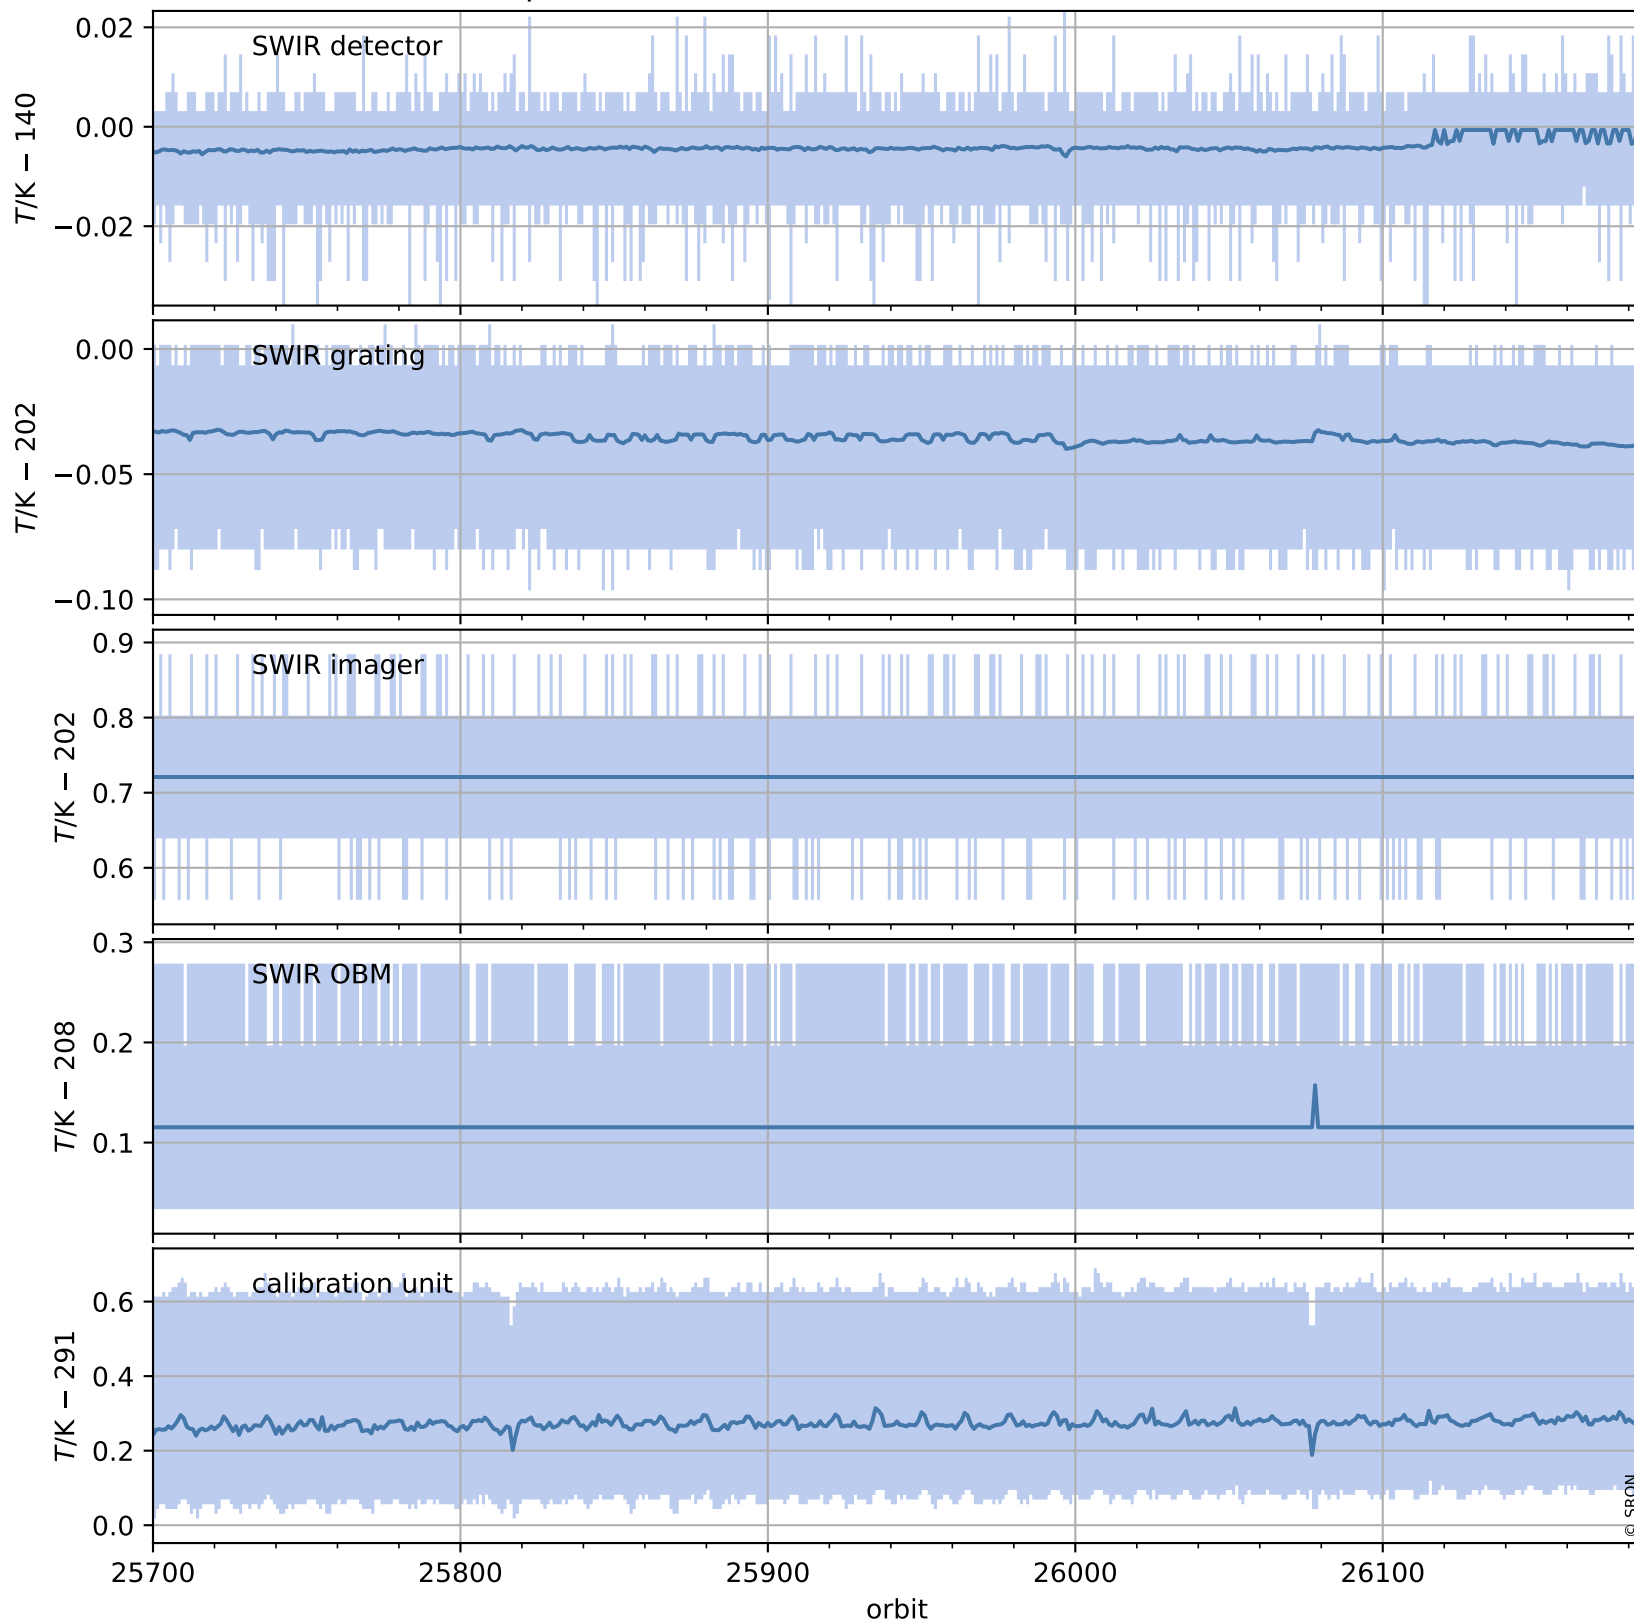

Tropomi SWIR housekeeping data

orbits : [26171, 26184]
coverage : 2022-11-01 / 2022-11-02
created : 2023-08-21T09:33:33

Temperature of sensors relevant for SWIR (one day)

Tropomi SWIR housekeeping data

orbits : [25700, 26184]
coverage : 2022-09-28 / 2022-11-02
created : 2023-08-21T09:33:34

Temperature of sensors relevant for SWIR (last month)

Tropomi SWIR housekeeping data

orbits : [26171, 26184]
coverage : 2022-11-01 / 2022-11-02
created : 2023-08-21T09:33:34

Current and duty cycle of 3 heaters relevant for SWIR (one day)

Tropomi SWIR housekeeping data

orbits : [25700, 26184]
coverage : 2022-09-28 / 2022-11-02
created : 2023-08-21T09:33:34

Current and duty cycle of 3 heaters relevant for SWIR (last month)

Tropomi SWIR housekeeping data

orbits : [26171, 26184]
coverage : 2022-11-01 / 2022-11-02
created : 2023-08-21T09:33:35

Temperature of sensors at the SWIR front-end electronics (one day)

Tropomi SWIR housekeeping data

orbits : [25700, 26184]
coverage : 2022-09-28 / 2022-11-02
created : 2023-08-21T09:33:35