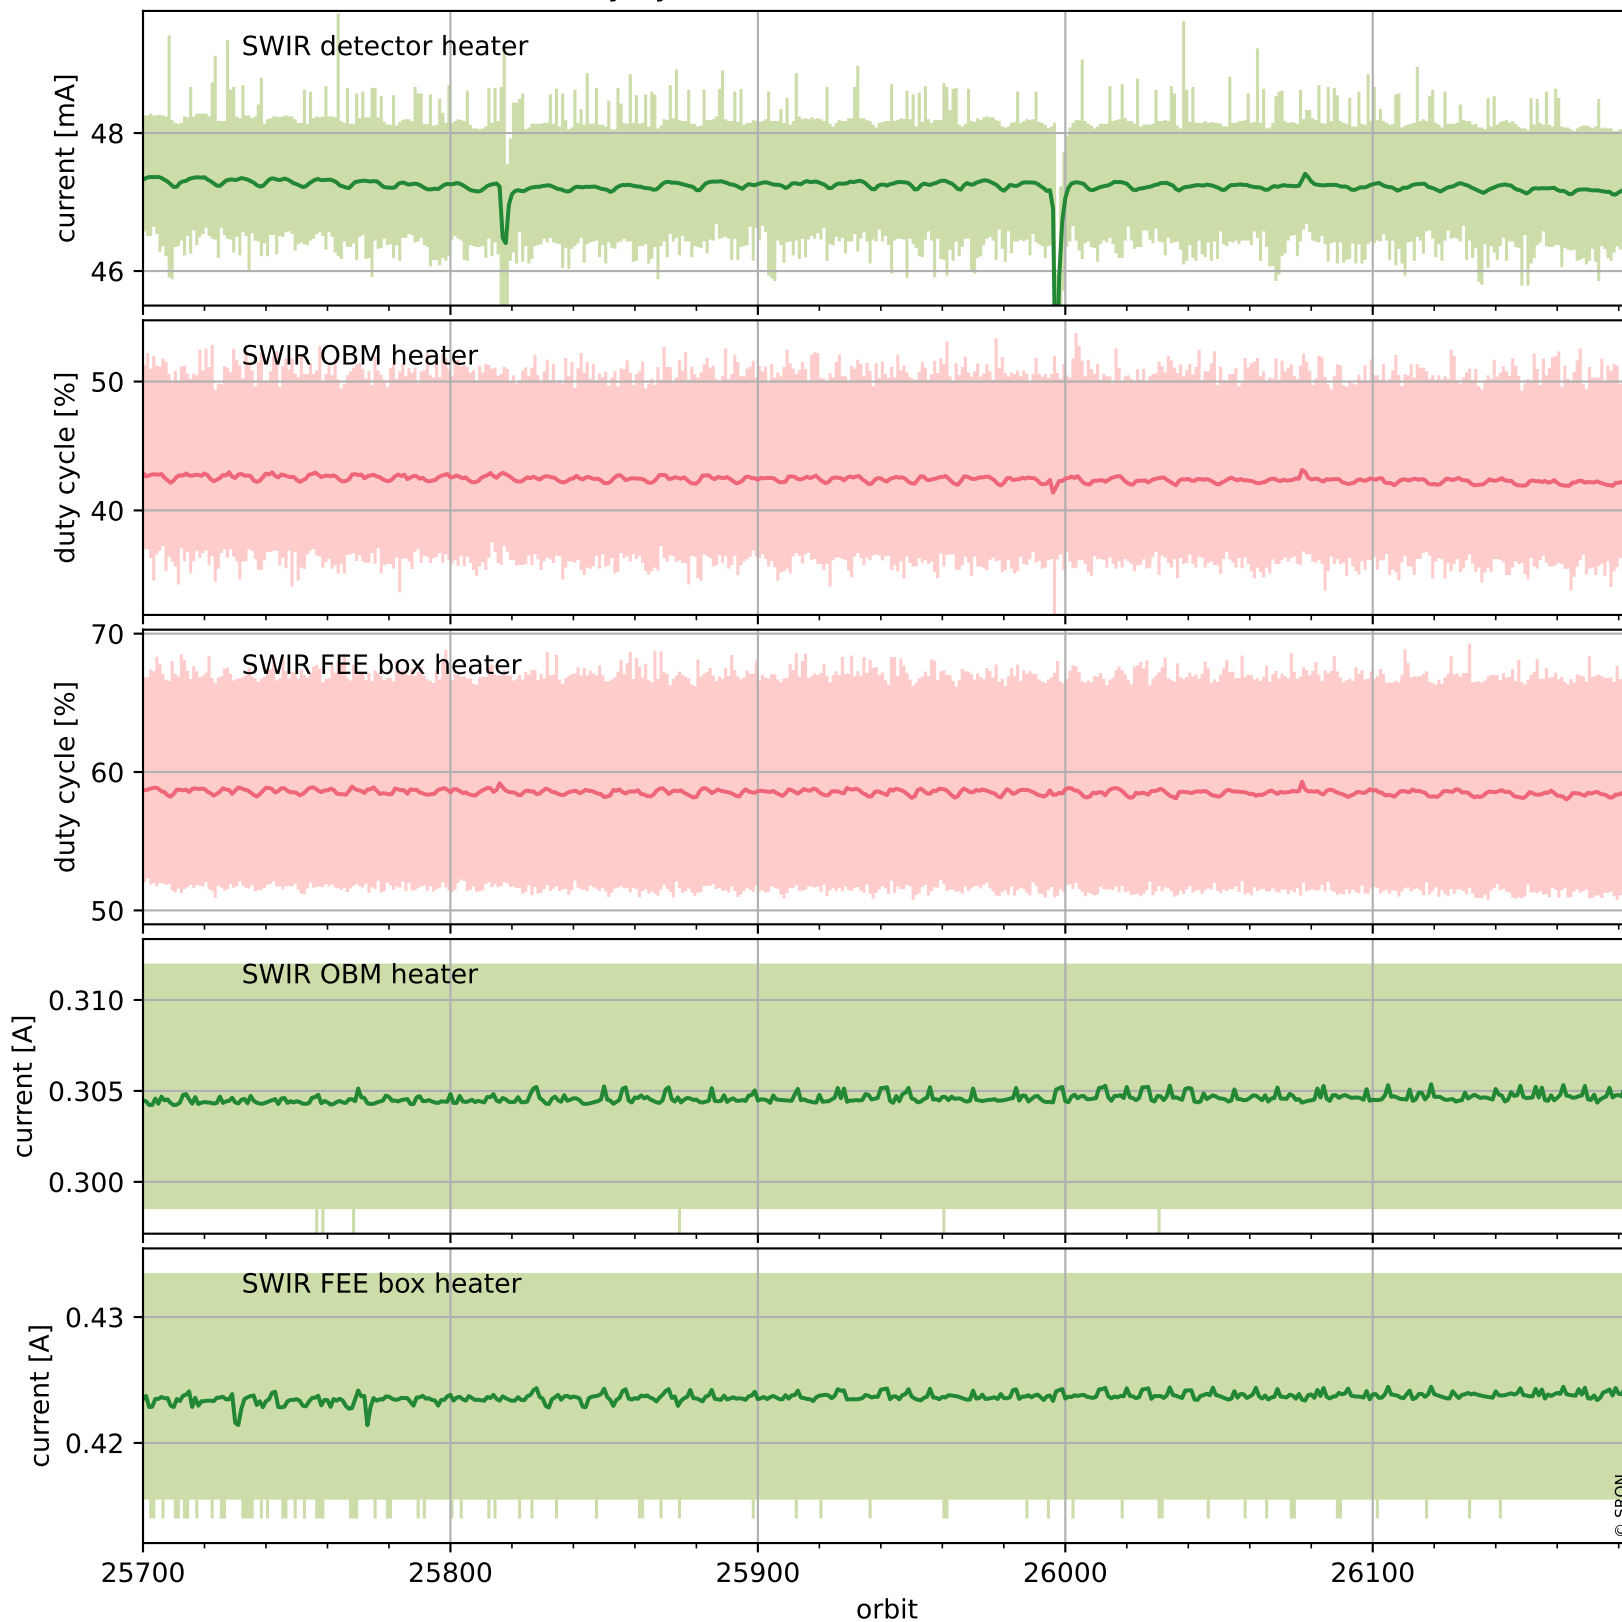

Tropomi SWIR housekeeping data

orbits : [26171, 26184]
coverage : 2022-11-01 / 2022-11-02
created : 2023-08-21T09:33:33

Temperature of sensors relevant for SWIR (one day)

Tropomi SWIR housekeeping data

orbits : [25700, 26184]
coverage : 2022-09-28 / 2022-11-02
created : 2023-08-21T09:33:34

Temperature of sensors relevant for SWIR (last month)

Tropomi SWIR housekeeping data

orbits : [26171, 26184]
coverage : 2022-11-01 / 2022-11-02
created : 2023-08-21T09:33:34

Current and duty cycle of 3 heaters relevant for SWIR (one day)

Tropomi SWIR housekeeping data

orbits : [25700, 26184]
coverage : 2022-09-28 / 2022-11-02
created : 2023-08-21T09:33:34

Current and duty cycle of 3 heaters relevant for SWIR (last month)

Tropomi SWIR housekeeping data

orbits : [26171, 26184]
coverage : 2022-11-01 / 2022-11-02
created : 2023-08-21T09:33:35

Temperature of sensors at the SWIR front-end electronics (one day)

Tropomi SWIR housekeeping data

orbits : [25700, 26184]
coverage : 2022-09-28 / 2022-11-02
created : 2023-08-21T09:33:35