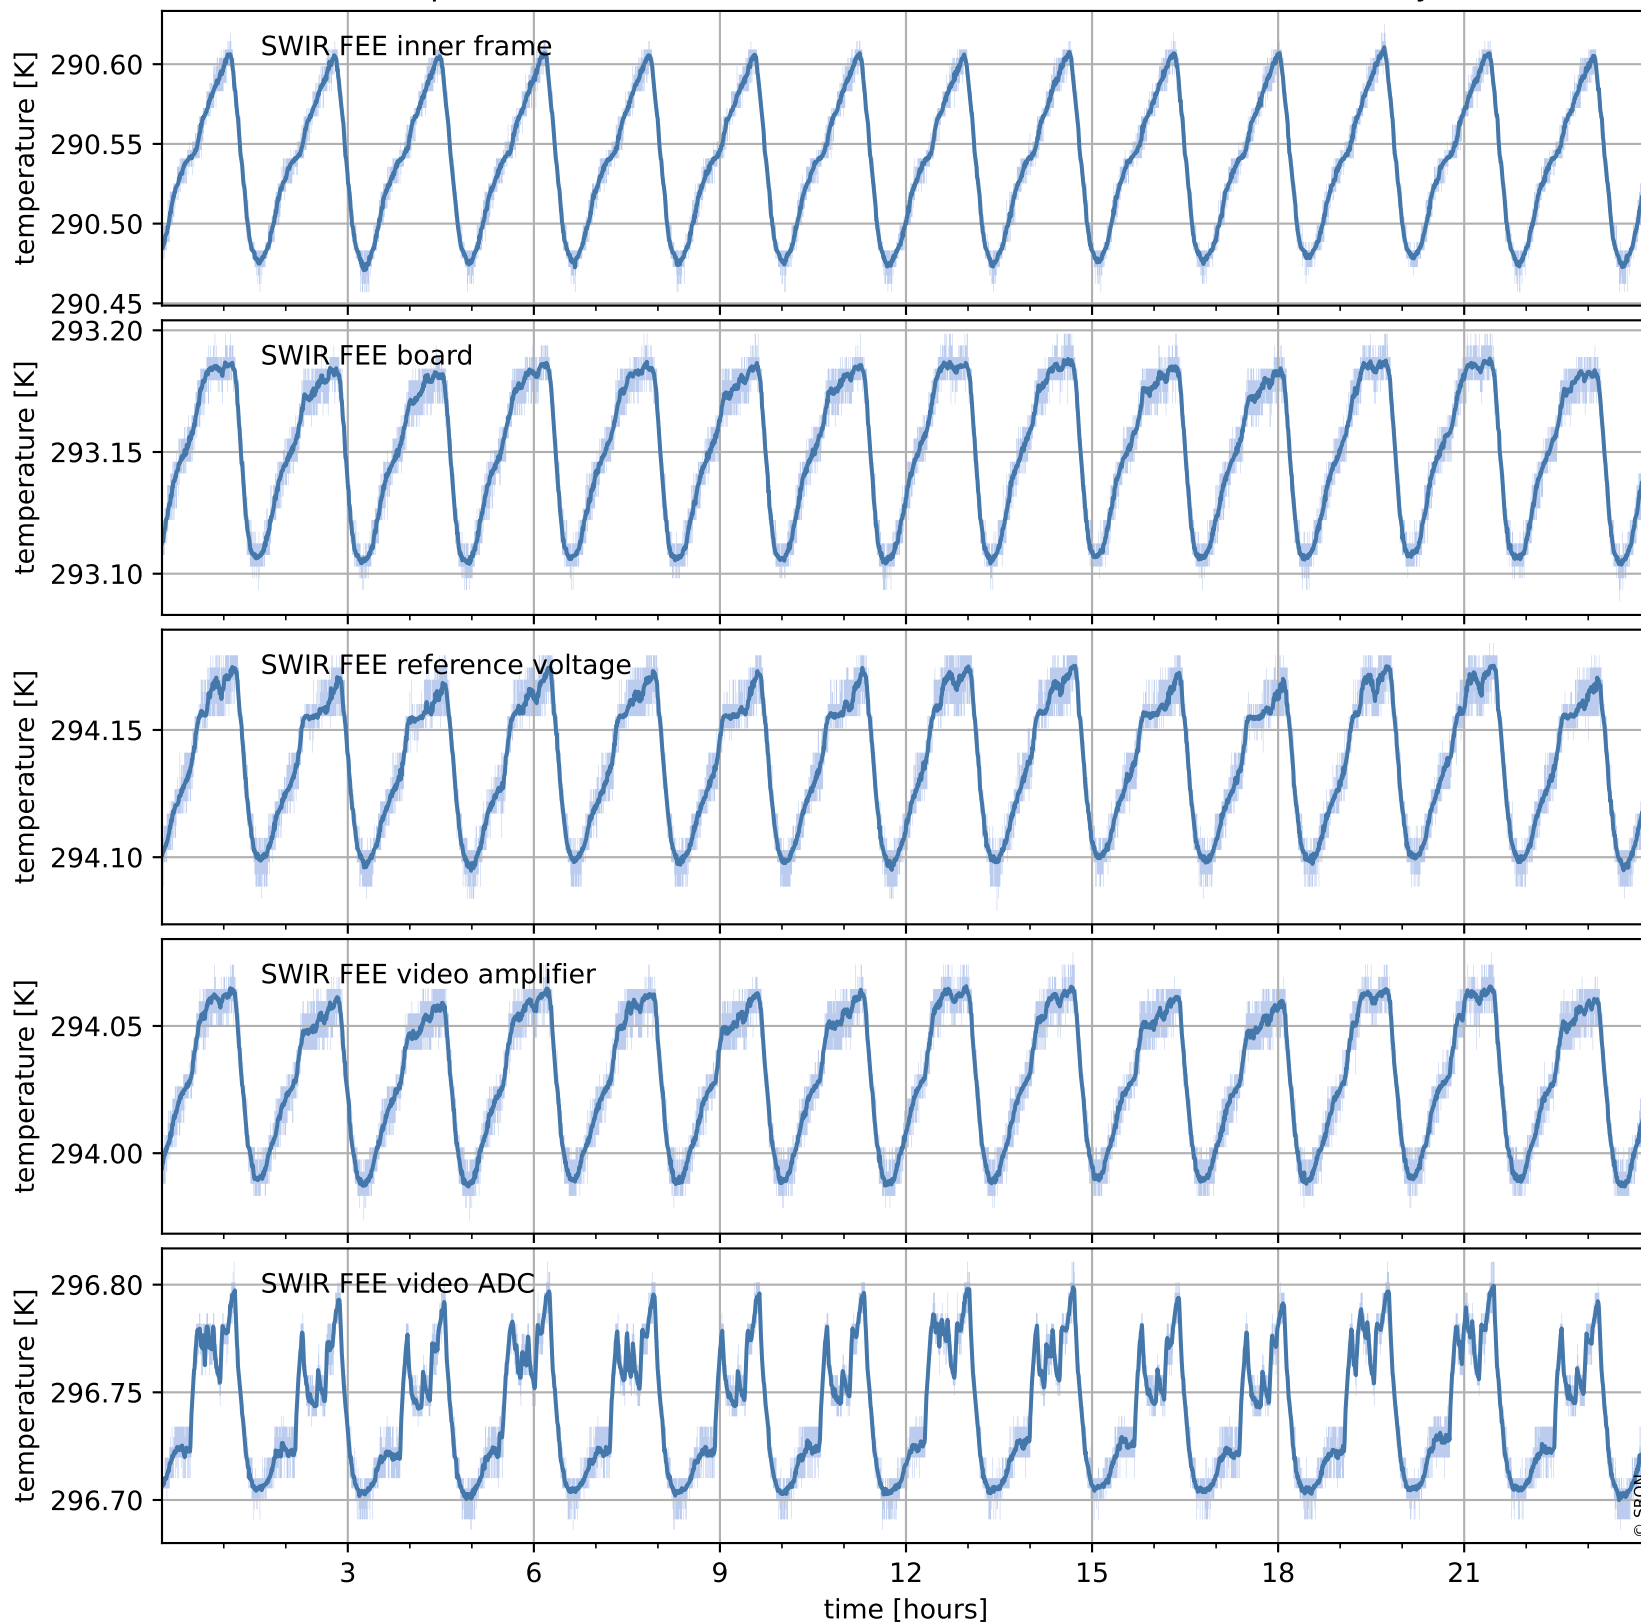

Tropomi SWIR housekeeping data

orbits : [26171, 26184]
coverage : 2022-11-01 / 2022-11-02
created : 2023-08-21T09:33:33

Temperature of sensors relevant for SWIR (one day)

Tropomi SWIR housekeeping data

orbits : [25700, 26184]
coverage : 2022-09-28 / 2022-11-02
created : 2023-08-21T09:33:34

Temperature of sensors relevant for SWIR (last month)

Tropomi SWIR housekeeping data

orbits : [26171, 26184]
coverage : 2022-11-01 / 2022-11-02
created : 2023-08-21T09:33:34

Current and duty cycle of 3 heaters relevant for SWIR (one day)

Tropomi SWIR housekeeping data

orbits : [25700, 26184]
coverage : 2022-09-28 / 2022-11-02
created : 2023-08-21T09:33:34

Current and duty cycle of 3 heaters relevant for SWIR (last month)

Tropomi SWIR housekeeping data

orbits : [26171, 26184]
coverage : 2022-11-01 / 2022-11-02
created : 2023-08-21T09:33:35

Temperature of sensors at the SWIR front-end electronics (one day)

Tropomi SWIR housekeeping data

orbits : [25700, 26184]
coverage : 2022-09-28 / 2022-11-02
created : 2023-08-21T09:33:35