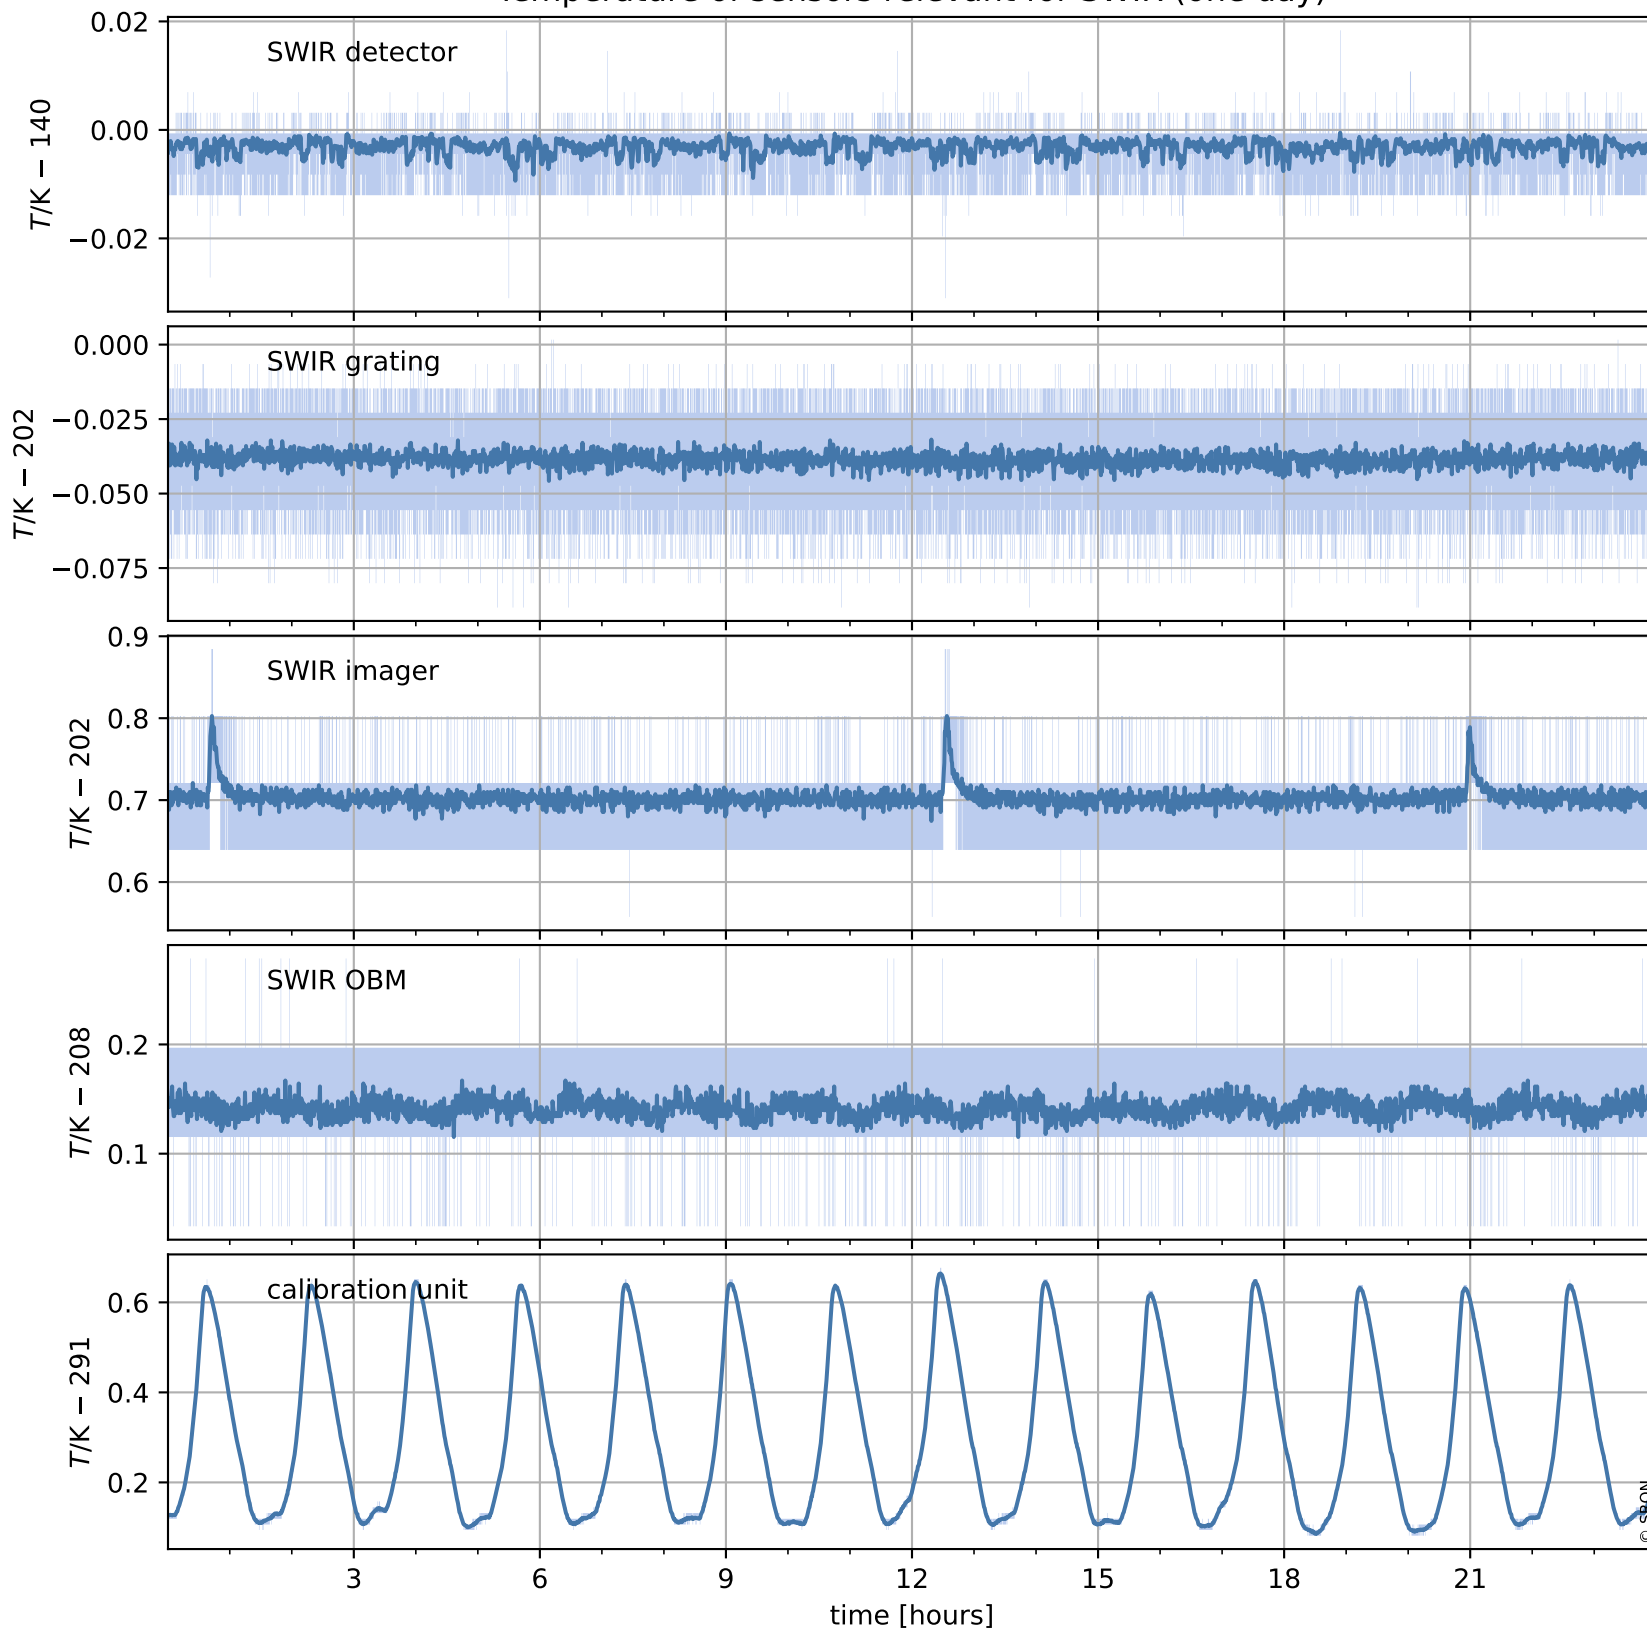

Tropomi SWIR housekeeping data

orbits : [26171, 26184]
coverage : 2022-11-01 / 2022-11-02
created : 2023-08-21T09:33:33

Temperature of sensors relevant for SWIR (one day)

Tropomi SWIR housekeeping data

orbits : [25700, 26184]
coverage : 2022-09-28 / 2022-11-02
created : 2023-08-21T09:33:34

Temperature of sensors relevant for SWIR (last month)

Tropomi SWIR housekeeping data

orbits : [26171, 26184]
coverage : 2022-11-01 / 2022-11-02
created : 2023-08-21T09:33:34

Current and duty cycle of 3 heaters relevant for SWIR (one day)

Tropomi SWIR housekeeping data

orbits : [25700, 26184]
coverage : 2022-09-28 / 2022-11-02
created : 2023-08-21T09:33:34

Current and duty cycle of 3 heaters relevant for SWIR (last month)

Tropomi SWIR housekeeping data