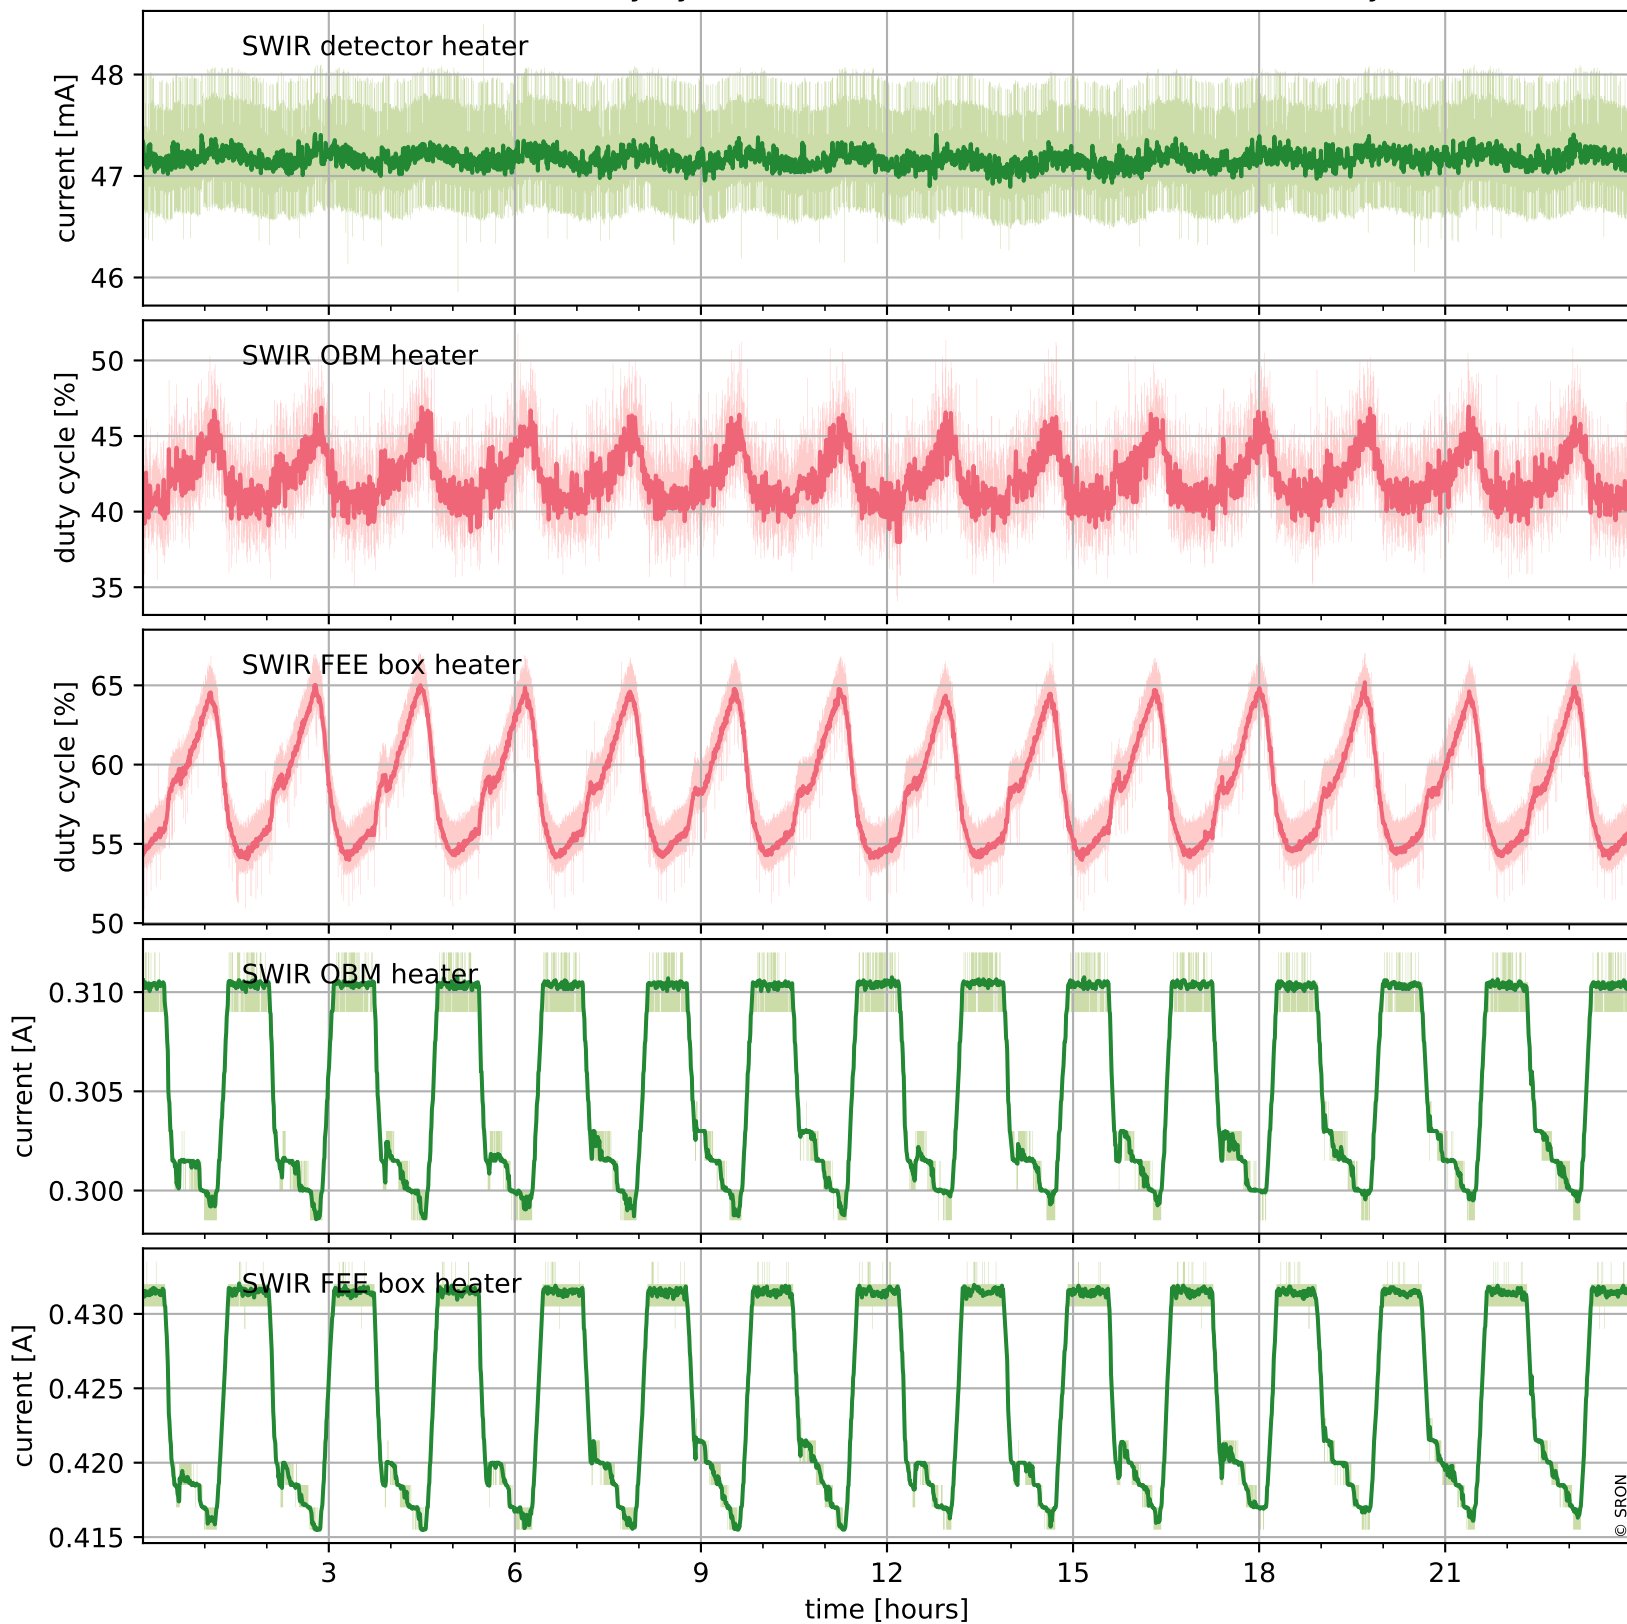

Tropomi SWIR housekeeping data

orbits : [26171, 26184]
coverage : 2022-11-01 / 2022-11-02
created : 2023-08-21T09:33:33

Temperature of sensors relevant for SWIR (one day)

Tropomi SWIR housekeeping data

orbits : [25700, 26184]
coverage : 2022-09-28 / 2022-11-02
created : 2023-08-21T09:33:34

Temperature of sensors relevant for SWIR (last month)

Tropomi SWIR housekeeping data

orbits : [26171, 26184]
coverage : 2022-11-01 / 2022-11-02
created : 2023-08-21T09:33:34

Current and duty cycle of 3 heaters relevant for SWIR (one day)

Tropomi SWIR housekeeping data

orbits : [25700, 26184]
coverage : 2022-09-28 / 2022-11-02
created : 2023-08-21T09:33:34

Current and duty cycle of 3 heaters relevant for SWIR (last month)

Tropomi SWIR housekeeping data