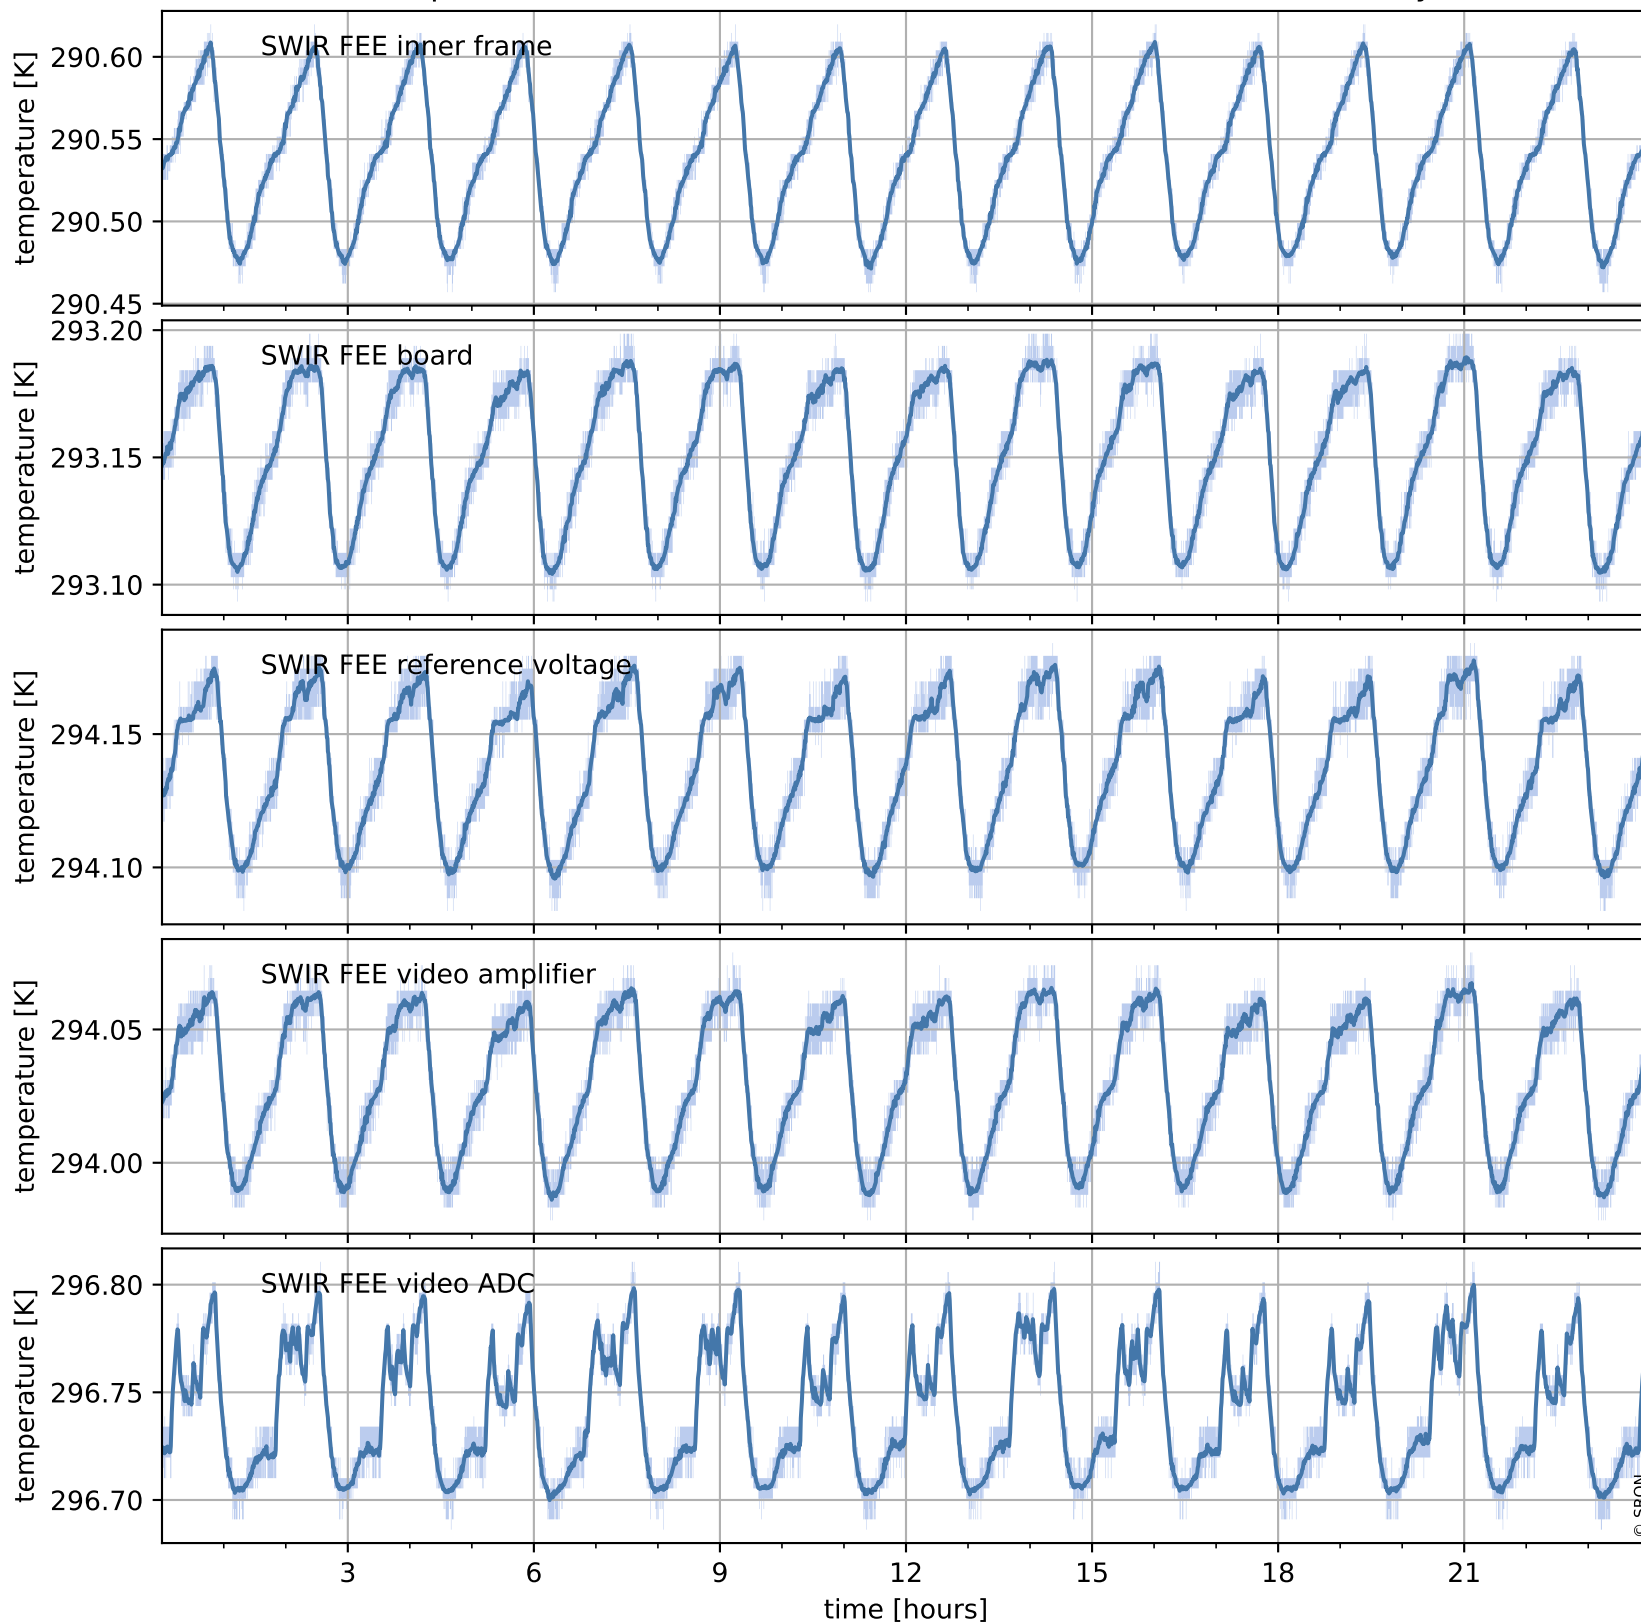

Tropomi SWIR housekeeping data

orbits : [26185, 26198]
coverage : 2022-11-02 / 2022-11-03
created : 2023-08-21T09:33:36

Temperature of sensors relevant for SWIR (one day)

Tropomi SWIR housekeeping data

orbits : [25714, 26198]
coverage : 2022-09-29 / 2022-11-03
created : 2023-08-21T09:33:36

Temperature of sensors relevant for SWIR (last month)

Tropomi SWIR housekeeping data

orbits : [26185, 26198]
coverage : 2022-11-02 / 2022-11-03
created : 2023-08-21T09:33:36

Current and duty cycle of 3 heaters relevant for SWIR (one day)

Tropomi SWIR housekeeping data

orbits : [25714, 26198]
coverage : 2022-09-29 / 2022-11-03
created : 2023-08-21T09:33:37

Current and duty cycle of 3 heaters relevant for SWIR (last month)

Tropomi SWIR housekeeping data

orbits : [26185, 26198]
coverage : 2022-11-02 / 2022-11-03
created : 2023-08-21T09:33:37

Temperature of sensors at the SWIR front-end electronics (one day)

Tropomi SWIR housekeeping data

orbits : [25714, 26198]
coverage : 2022-09-29 / 2022-11-03
created : 2023-08-21T09:33:37