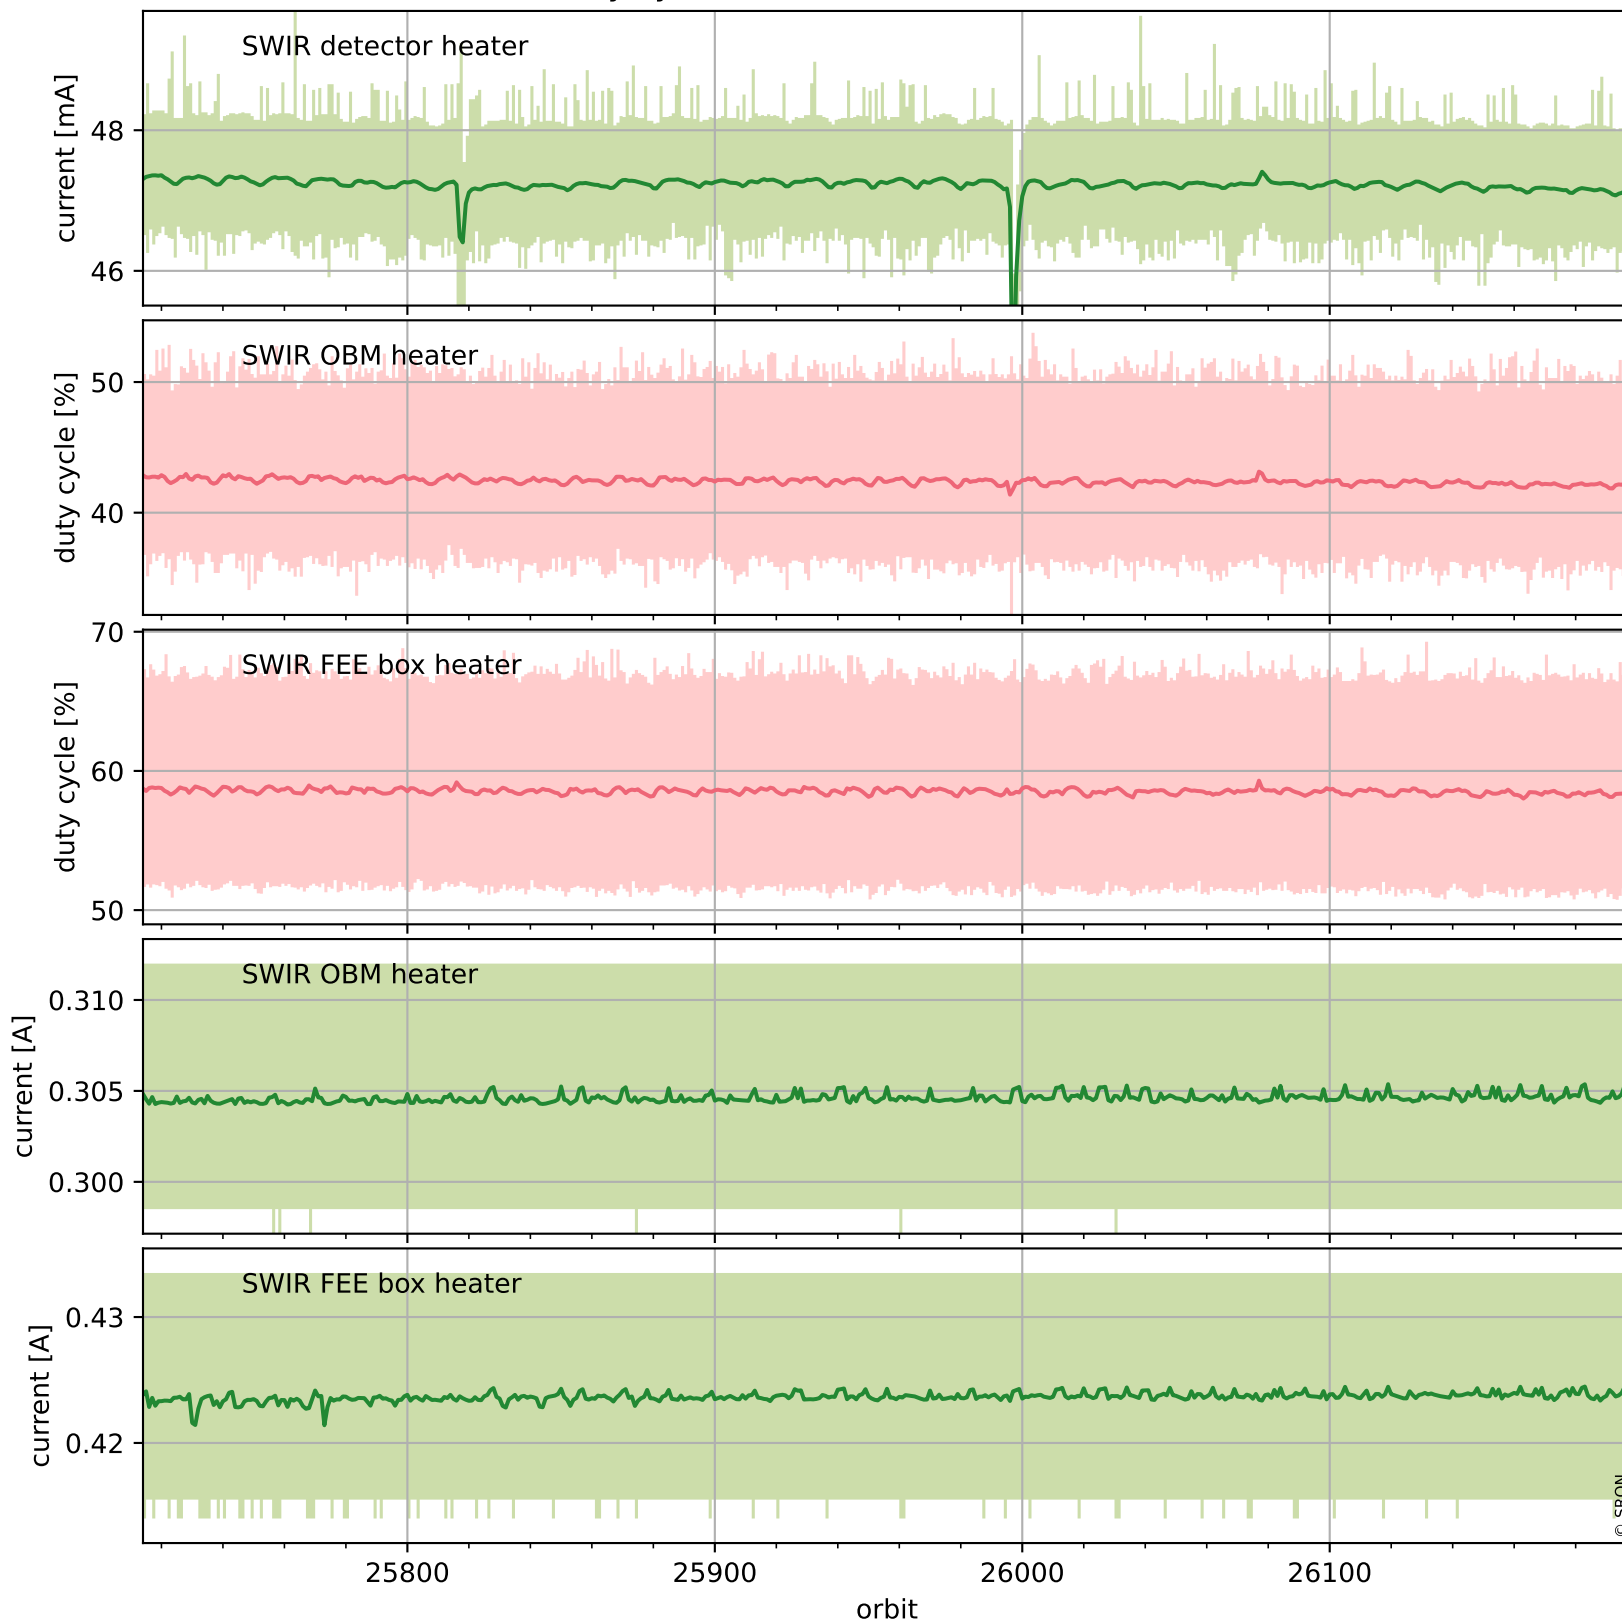

Tropomi SWIR housekeeping data

orbits : [26185, 26198]
coverage : 2022-11-02 / 2022-11-03
created : 2023-08-21T09:33:36

Temperature of sensors relevant for SWIR (one day)

Tropomi SWIR housekeeping data

orbits : [25714, 26198]
coverage : 2022-09-29 / 2022-11-03
created : 2023-08-21T09:33:36

Temperature of sensors relevant for SWIR (last month)

Tropomi SWIR housekeeping data

orbits : [26185, 26198]
coverage : 2022-11-02 / 2022-11-03
created : 2023-08-21T09:33:36

Current and duty cycle of 3 heaters relevant for SWIR (one day)

Tropomi SWIR housekeeping data

orbits : [25714, 26198]
coverage : 2022-09-29 / 2022-11-03
created : 2023-08-21T09:33:37

Current and duty cycle of 3 heaters relevant for SWIR (last month)

Tropomi SWIR housekeeping data

orbits : [26185, 26198]
coverage : 2022-11-02 / 2022-11-03
created : 2023-08-21T09:33:37

Temperature of sensors at the SWIR front-end electronics (one day)

Tropomi SWIR housekeeping data

orbits : [25714, 26198]
coverage : 2022-09-29 / 2022-11-03
created : 2023-08-21T09:33:37