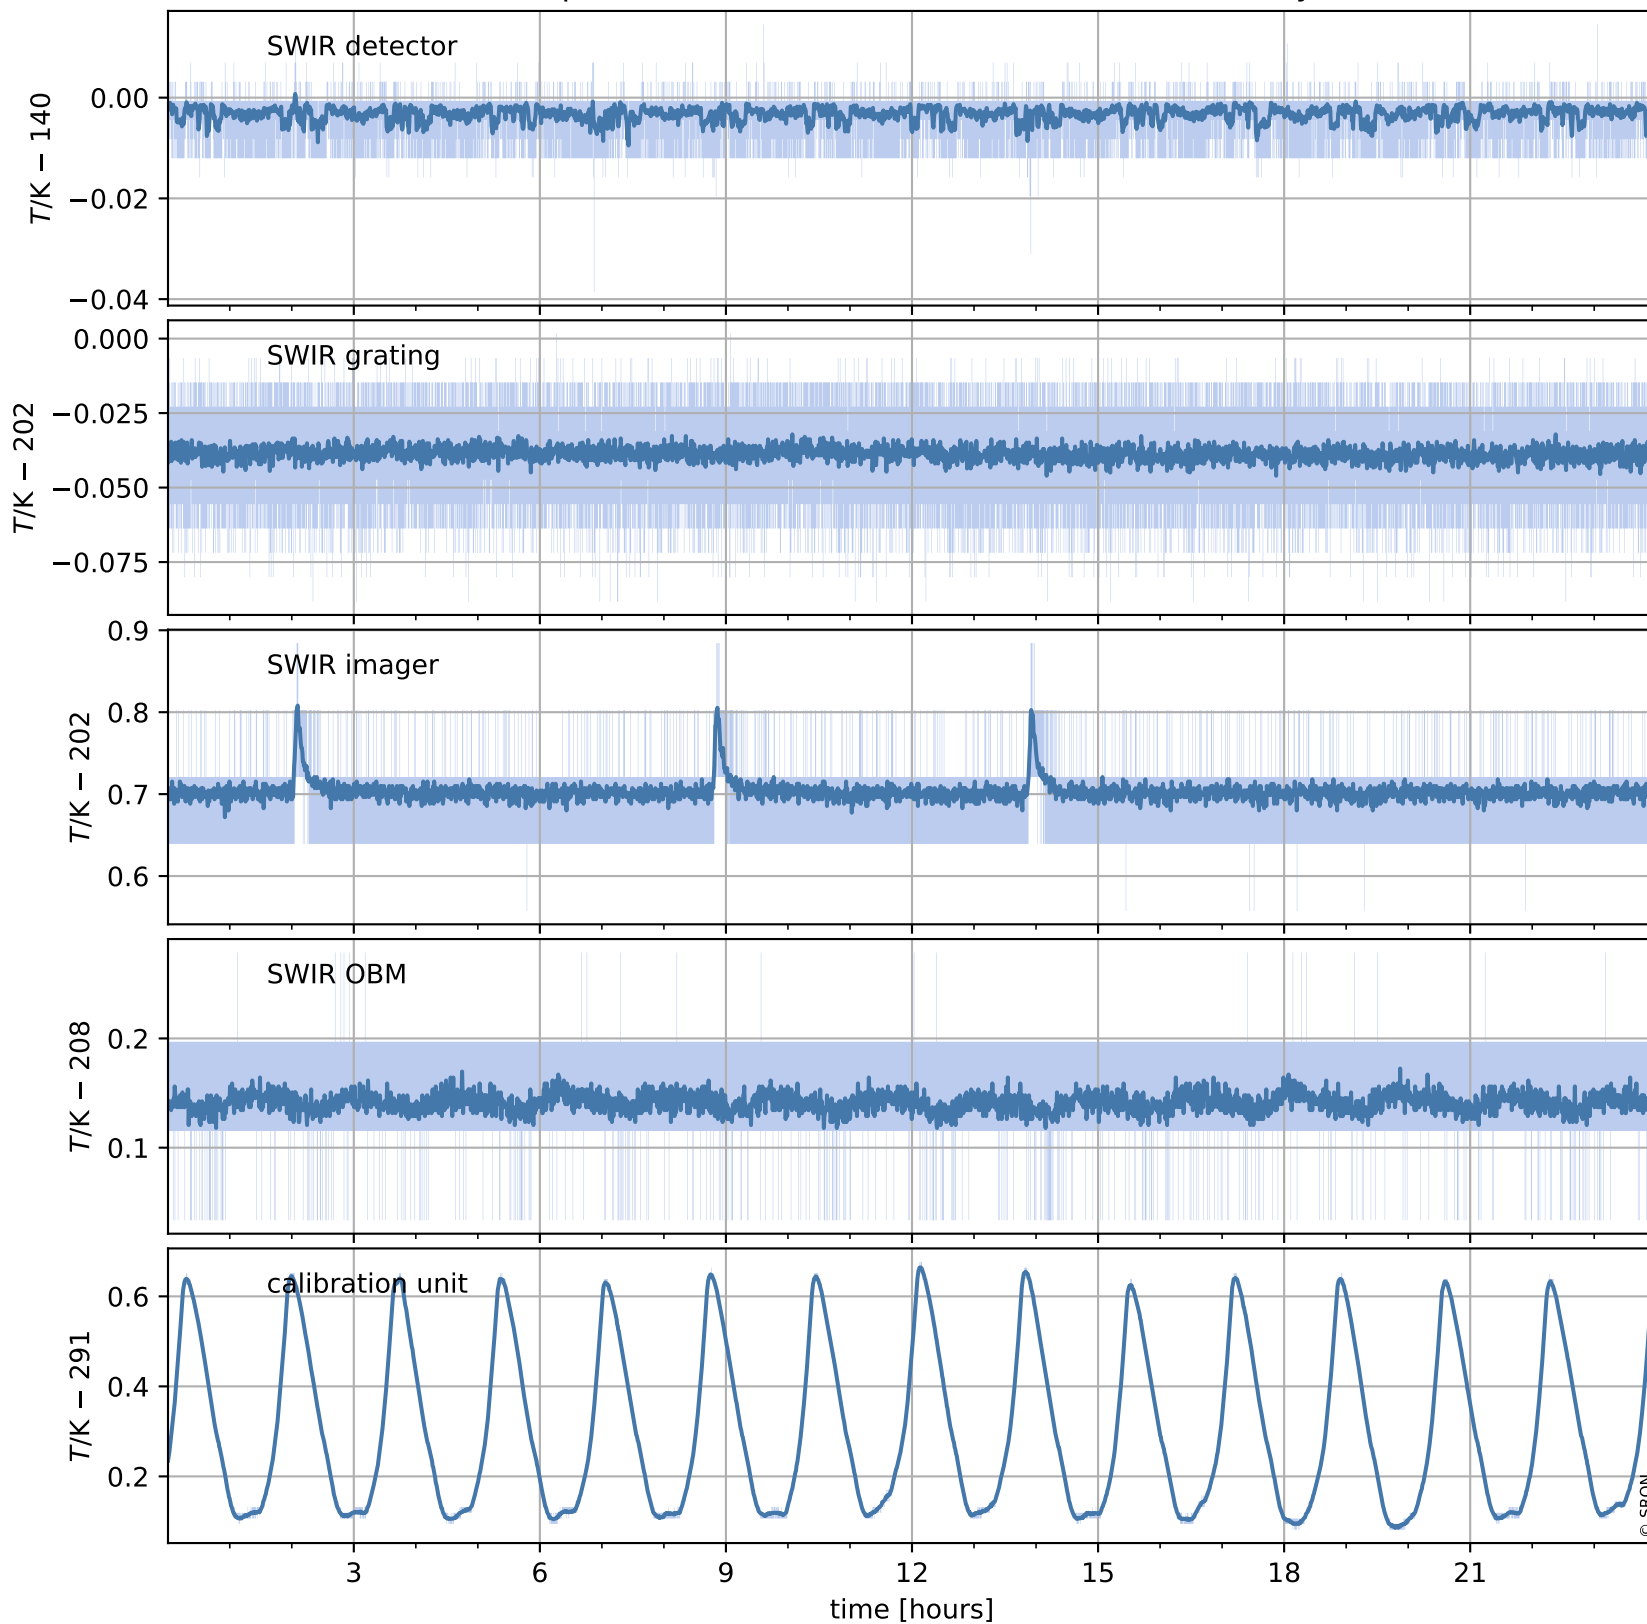

Tropomi SWIR housekeeping data

orbits : [26185, 26198]
coverage : 2022-11-02 / 2022-11-03
created : 2023-08-21T09:33:36

Temperature of sensors relevant for SWIR (one day)

Tropomi SWIR housekeeping data

orbits : [25714, 26198]
coverage : 2022-09-29 / 2022-11-03
created : 2023-08-21T09:33:36

Temperature of sensors relevant for SWIR (last month)

Tropomi SWIR housekeeping data

orbits : [26185, 26198]
coverage : 2022-11-02 / 2022-11-03
created : 2023-08-21T09:33:36

Current and duty cycle of 3 heaters relevant for SWIR (one day)

Tropomi SWIR housekeeping data

orbits : [25714, 26198]
coverage : 2022-09-29 / 2022-11-03
created : 2023-08-21T09:33:37

Current and duty cycle of 3 heaters relevant for SWIR (last month)

Tropomi SWIR housekeeping data