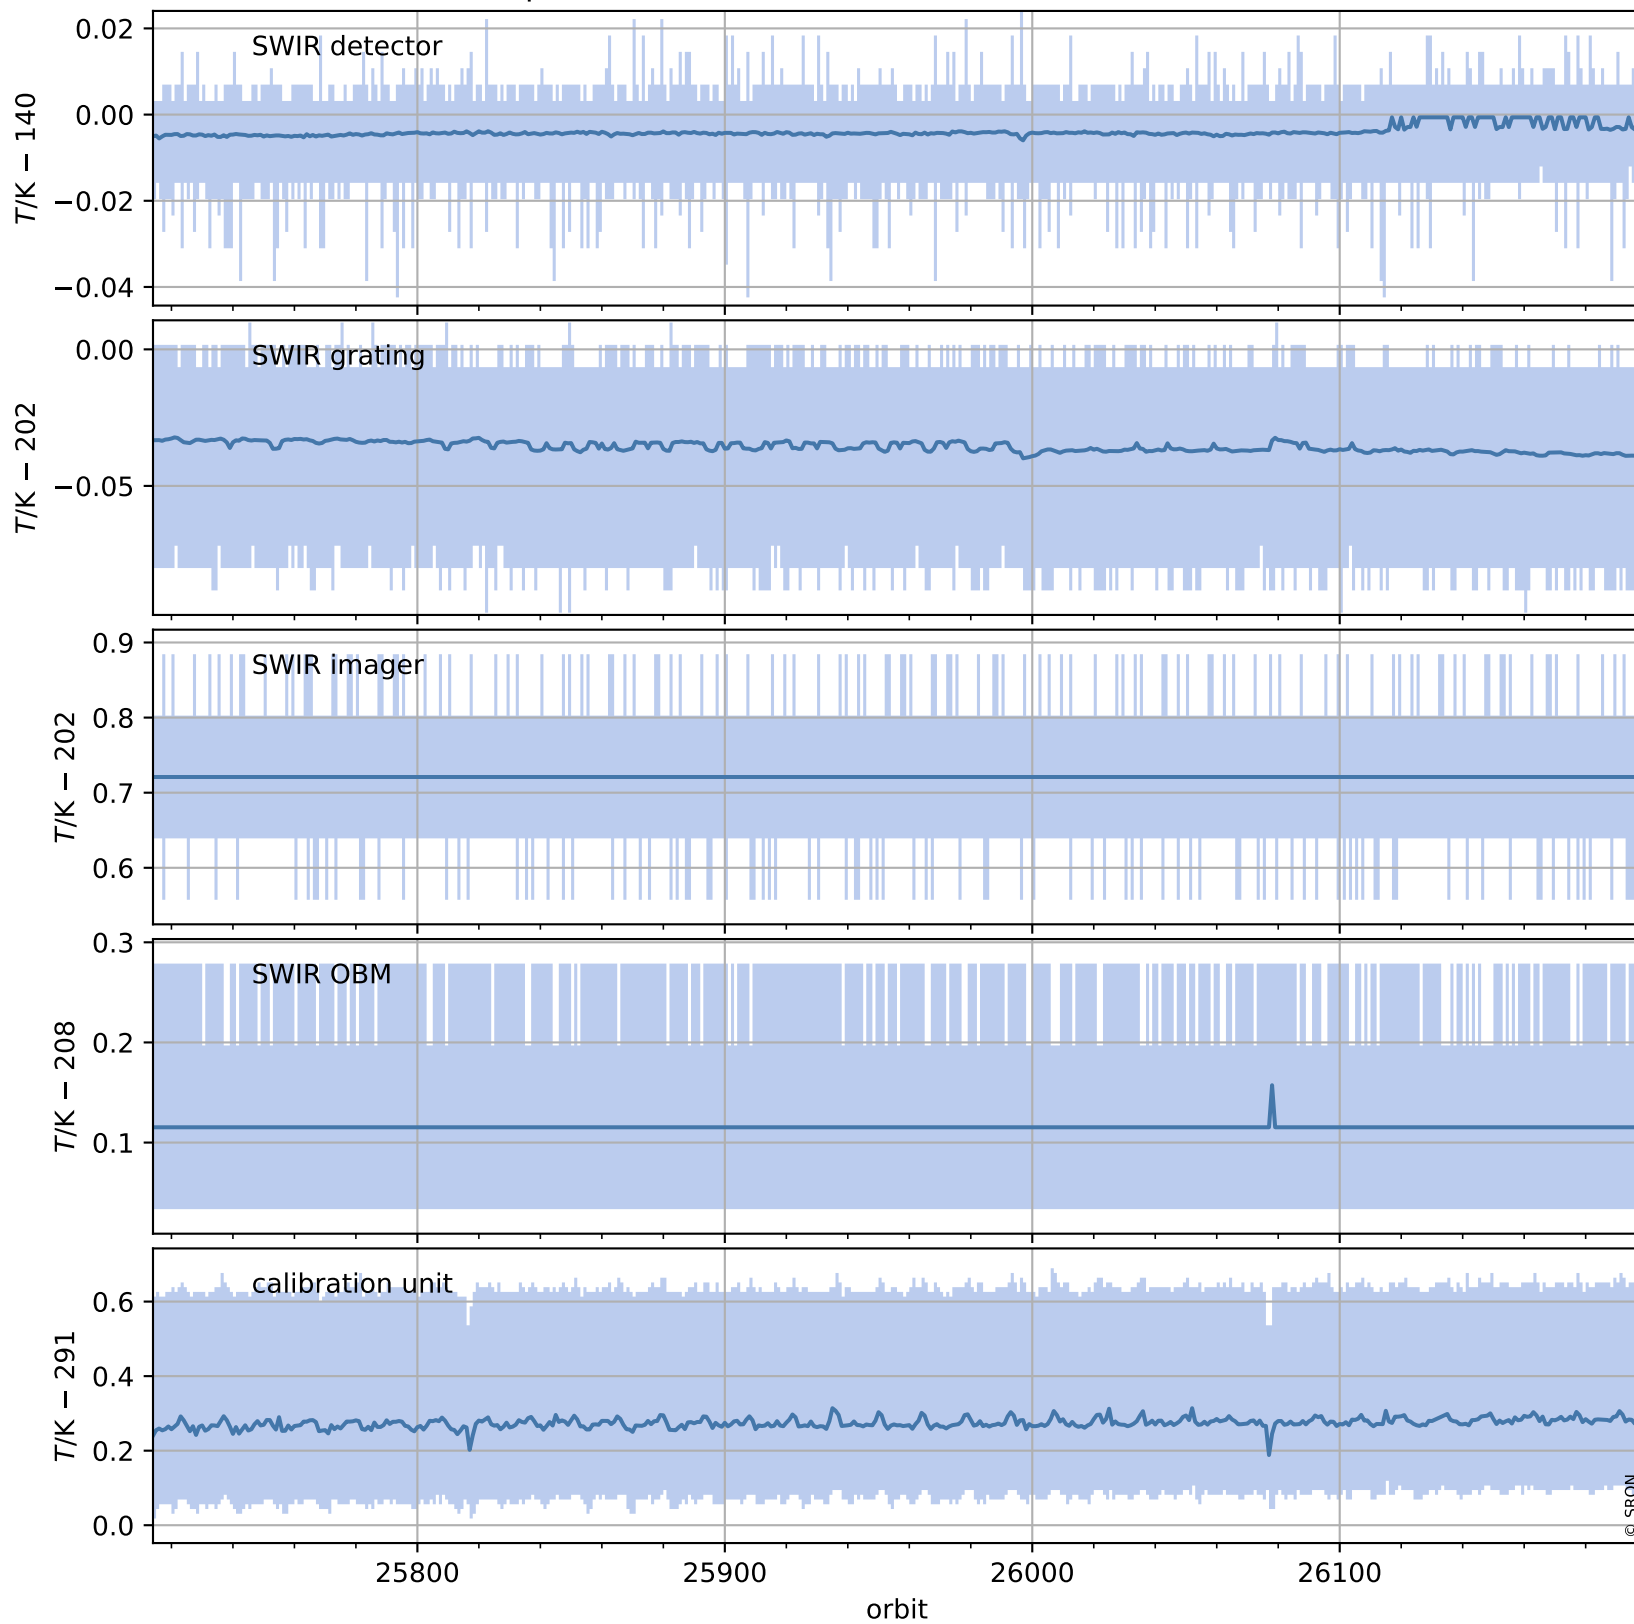

Tropomi SWIR housekeeping data

orbits : [26185, 26198]
coverage : 2022-11-02 / 2022-11-03
created : 2023-08-21T09:33:36

Temperature of sensors relevant for SWIR (one day)

Tropomi SWIR housekeeping data

orbits : [25714, 26198]
coverage : 2022-09-29 / 2022-11-03
created : 2023-08-21T09:33:36

Temperature of sensors relevant for SWIR (last month)

Tropomi SWIR housekeeping data

orbits : [26185, 26198]
coverage : 2022-11-02 / 2022-11-03
created : 2023-08-21T09:33:36

Current and duty cycle of 3 heaters relevant for SWIR (one day)

Tropomi SWIR housekeeping data

orbits : [25714, 26198]
coverage : 2022-09-29 / 2022-11-03
created : 2023-08-21T09:33:37

Current and duty cycle of 3 heaters relevant for SWIR (last month)

Tropomi SWIR housekeeping data

orbits : [26185, 26198]
coverage : 2022-11-02 / 2022-11-03
created : 2023-08-21T09:33:37

Temperature of sensors at the SWIR front-end electronics (one day)

Tropomi SWIR housekeeping data

orbits : [25714, 26198]
coverage : 2022-09-29 / 2022-11-03
created : 2023-08-21T09:33:37