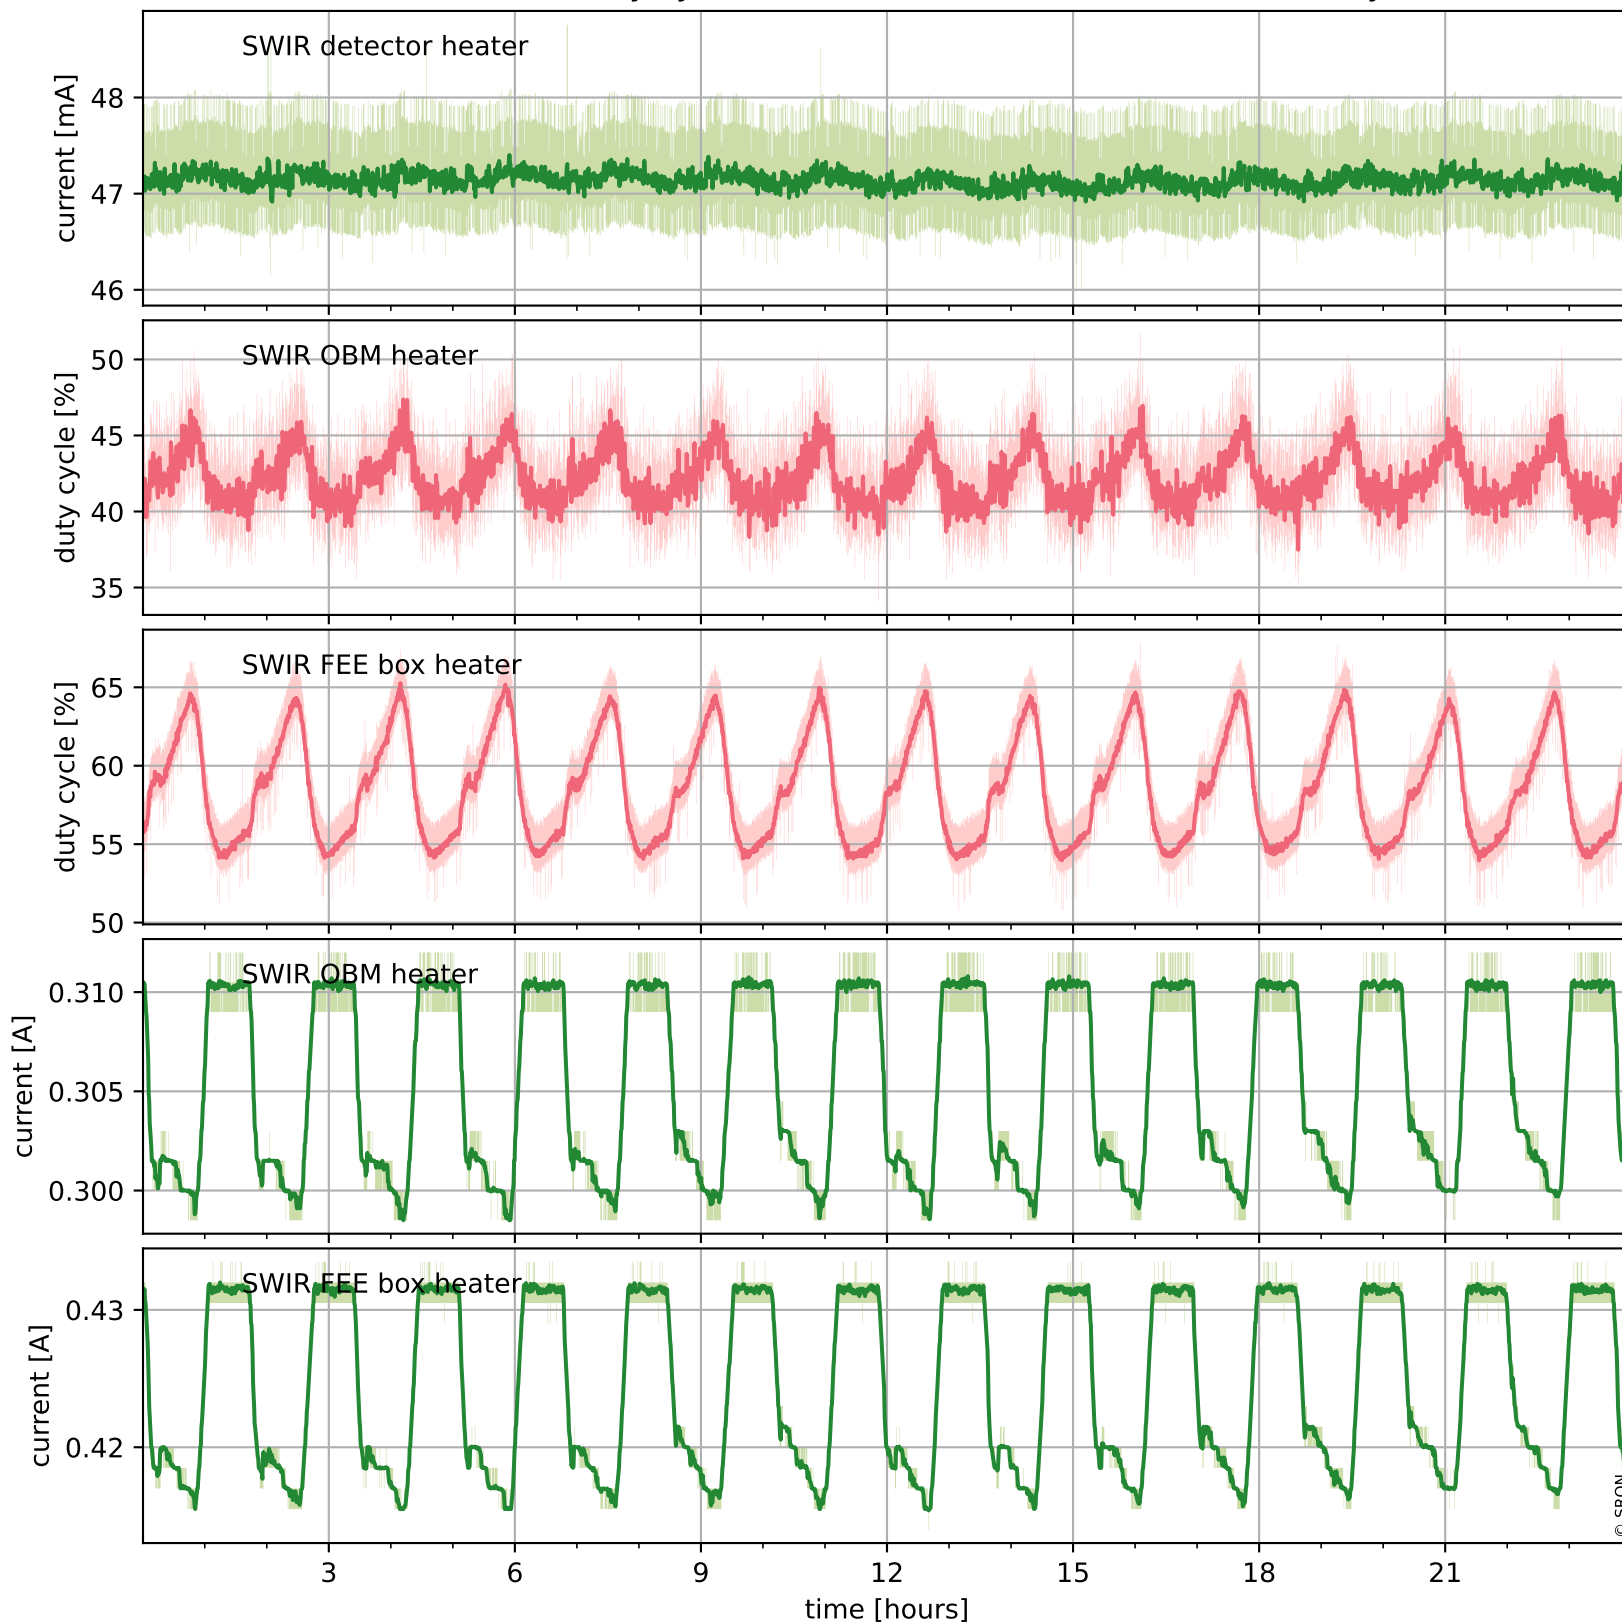

Tropomi SWIR housekeeping data

orbits : [26185, 26198]
coverage : 2022-11-02 / 2022-11-03
created : 2023-08-21T09:33:36

Temperature of sensors relevant for SWIR (one day)

Tropomi SWIR housekeeping data

orbits : [25714, 26198]
coverage : 2022-09-29 / 2022-11-03
created : 2023-08-21T09:33:36

Temperature of sensors relevant for SWIR (last month)

Tropomi SWIR housekeeping data

orbits : [26185, 26198]
coverage : 2022-11-02 / 2022-11-03
created : 2023-08-21T09:33:36

Current and duty cycle of 3 heaters relevant for SWIR (one day)

Tropomi SWIR housekeeping data

orbits : [25714, 26198]
coverage : 2022-09-29 / 2022-11-03
created : 2023-08-21T09:33:37

Current and duty cycle of 3 heaters relevant for SWIR (last month)

Tropomi SWIR housekeeping data

orbits : [26185, 26198]
coverage : 2022-11-02 / 2022-11-03
created : 2023-08-21T09:33:37

Temperature of sensors at the SWIR front-end electronics (one day)

Tropomi SWIR housekeeping data

orbits : [25714, 26198]
coverage : 2022-09-29 / 2022-11-03
created : 2023-08-21T09:33:37