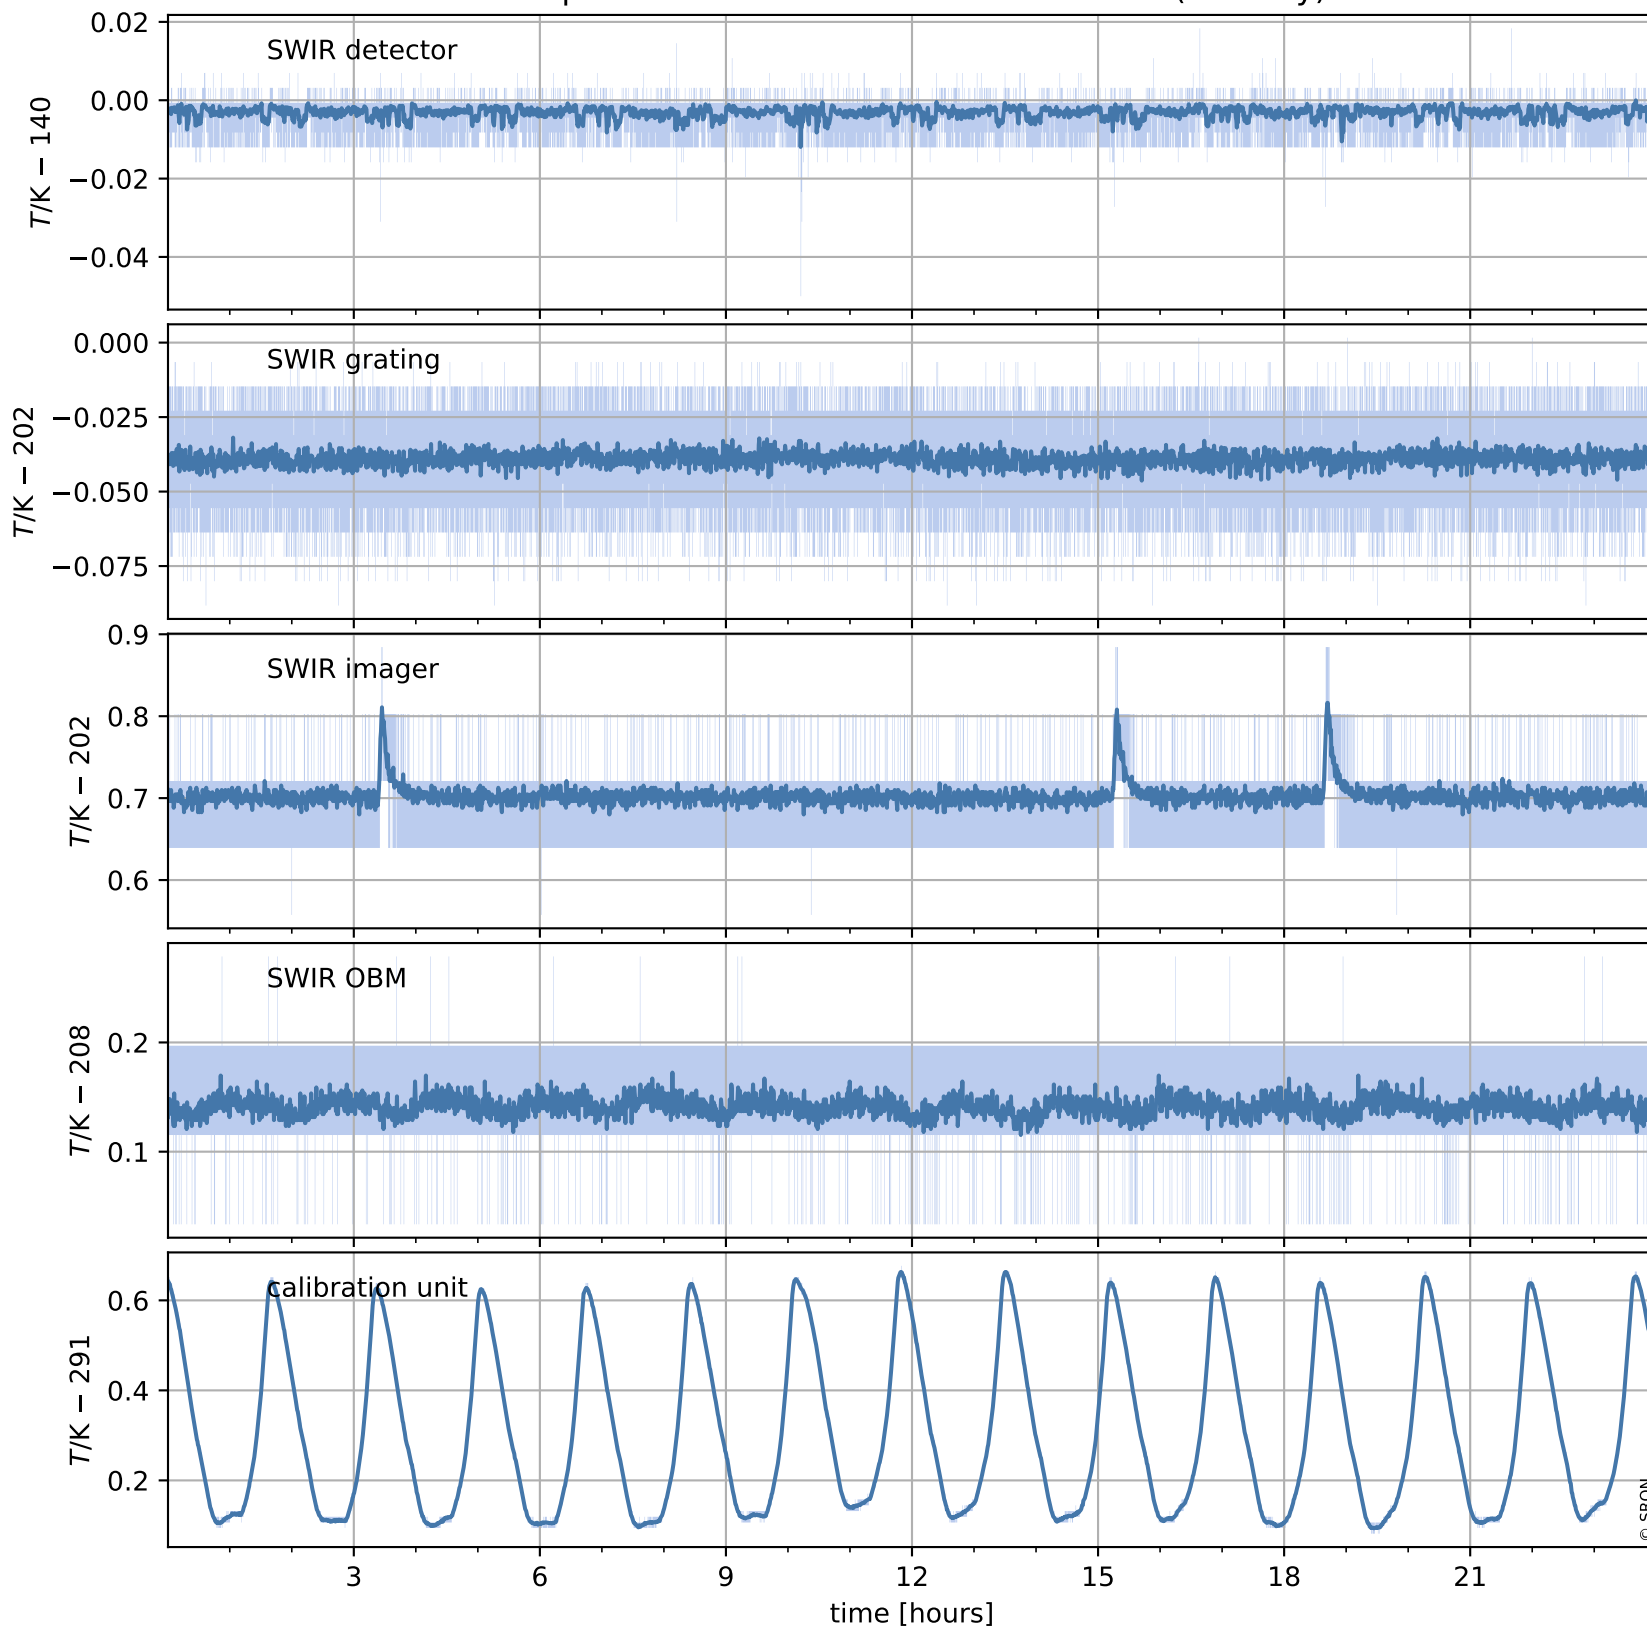

Tropomi SWIR housekeeping data

orbits : [26199, 26213]
coverage : 2022-11-03 / 2022-11-04
created : 2023-08-21T09:33:38

Temperature of sensors relevant for SWIR (one day)

Tropomi SWIR housekeeping data

orbits : [25729, 26213]
coverage : 2022-09-30 / 2022-11-04
created : 2023-08-21T09:33:38

Temperature of sensors relevant for SWIR (last month)

Tropomi SWIR housekeeping data

orbits : [26199, 26213]
coverage : 2022-11-03 / 2022-11-04
created : 2023-08-21T09:33:39

Current and duty cycle of 3 heaters relevant for SWIR (one day)

Tropomi SWIR housekeeping data

orbits : [25729, 26213]
coverage : 2022-09-30 / 2022-11-04
created : 2023-08-21T09:33:39

Current and duty cycle of 3 heaters relevant for SWIR (last month)

Tropomi SWIR housekeeping data