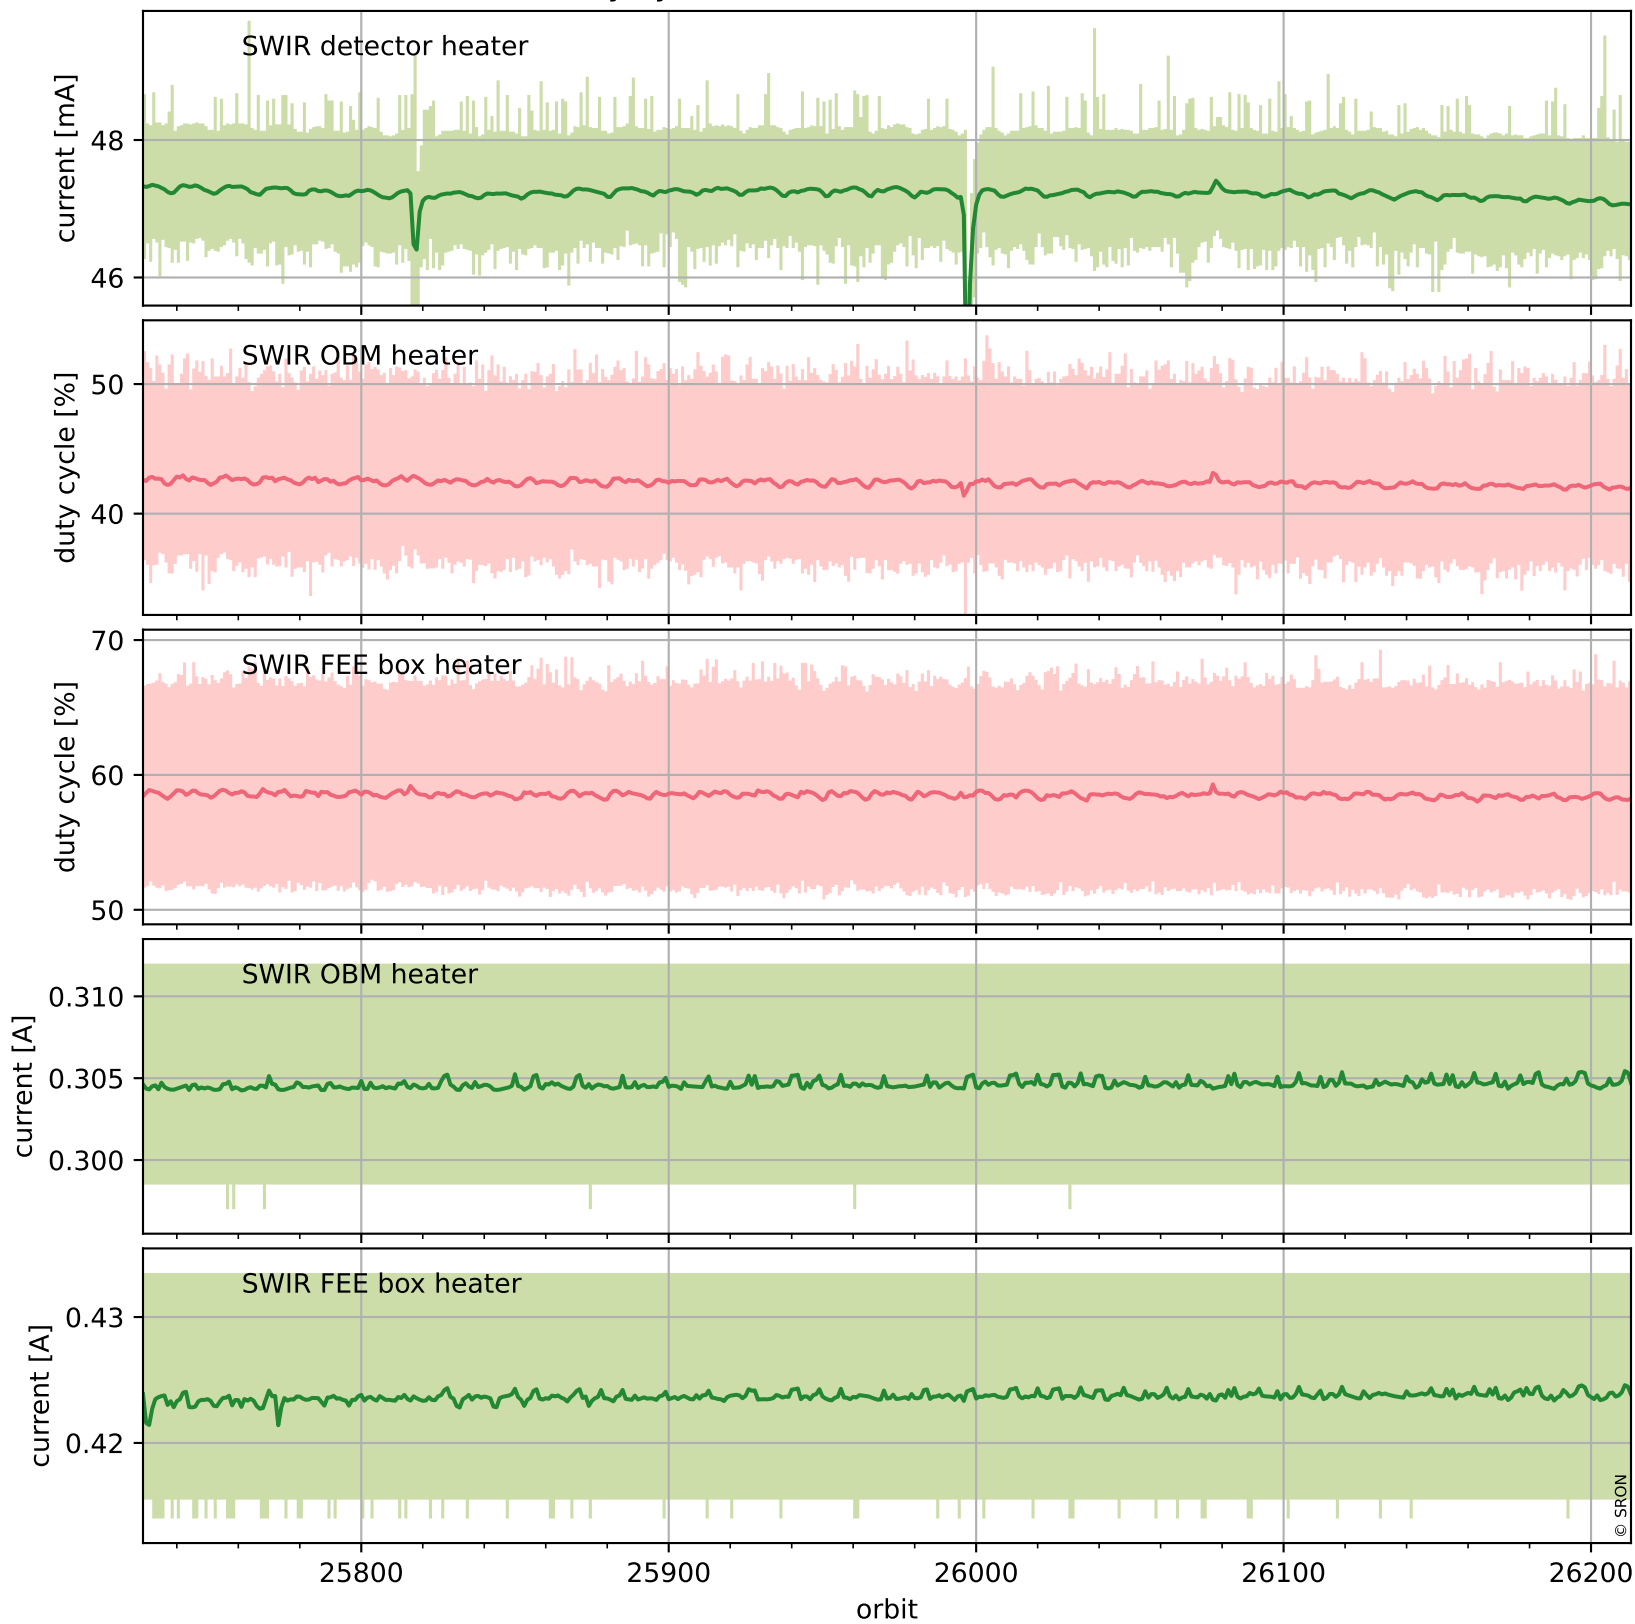

Tropomi SWIR housekeeping data

orbits : [26199, 26213]
coverage : 2022-11-03 / 2022-11-04
created : 2023-08-21T09:33:38

Temperature of sensors relevant for SWIR (one day)

Tropomi SWIR housekeeping data

orbits : [25729, 26213]
coverage : 2022-09-30 / 2022-11-04
created : 2023-08-21T09:33:38

Temperature of sensors relevant for SWIR (last month)

Tropomi SWIR housekeeping data

orbits : [26199, 26213]
coverage : 2022-11-03 / 2022-11-04
created : 2023-08-21T09:33:39

Current and duty cycle of 3 heaters relevant for SWIR (one day)

Tropomi SWIR housekeeping data

orbits : [25729, 26213]
coverage : 2022-09-30 / 2022-11-04
created : 2023-08-21T09:33:39

Current and duty cycle of 3 heaters relevant for SWIR (last month)

Tropomi SWIR housekeeping data

orbits : [26199, 26213]
coverage : 2022-11-03 / 2022-11-04
created : 2023-08-21T09:33:39

Temperature of sensors at the SWIR front-end electronics (one day)

Tropomi SWIR housekeeping data

orbits : [25729, 26213]
coverage : 2022-09-30 / 2022-11-04
created : 2023-08-21T09:33:40