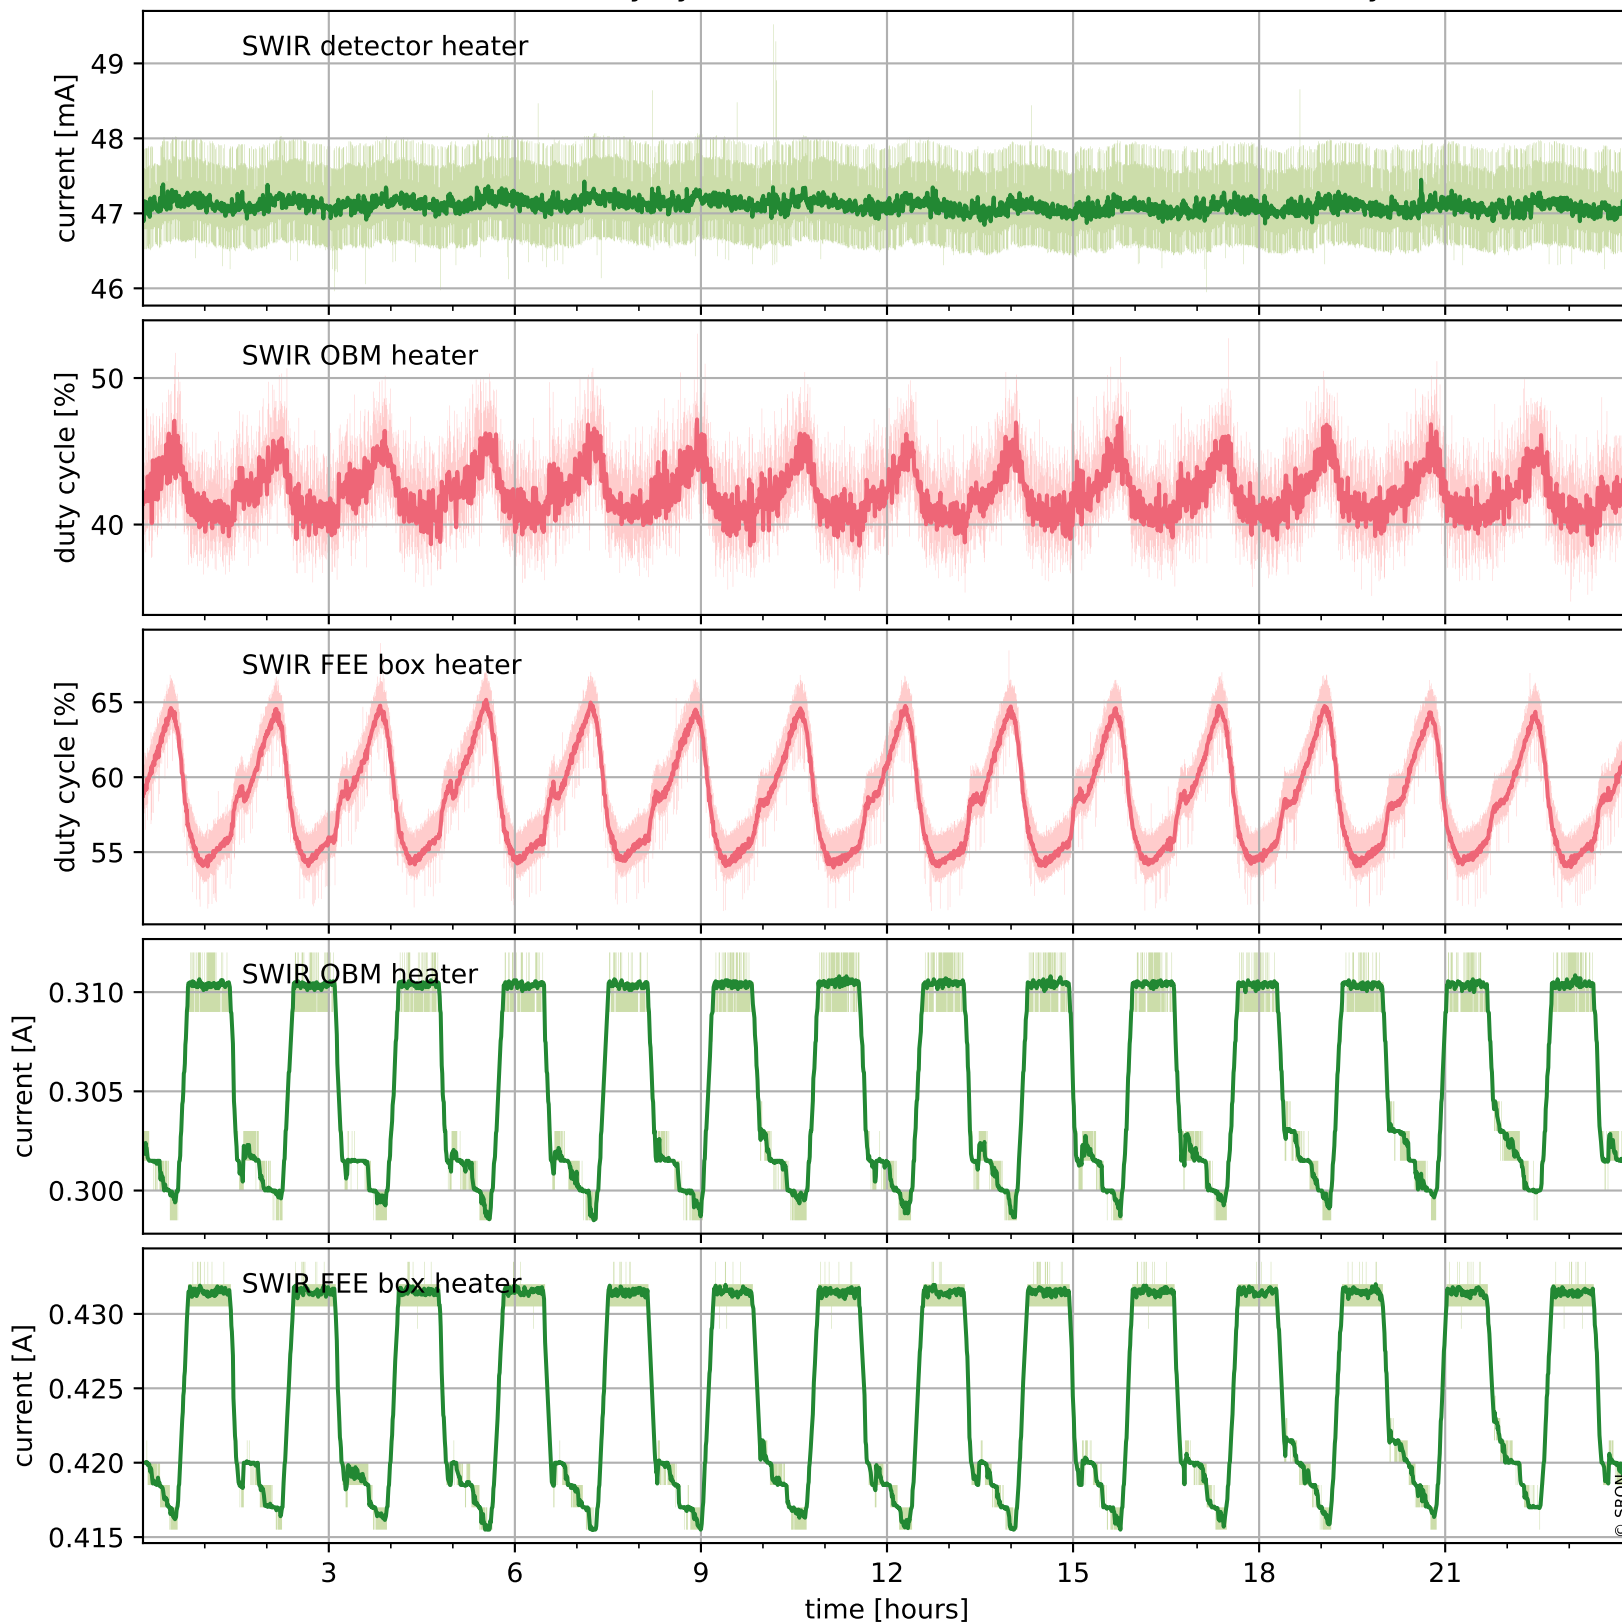

Tropomi SWIR housekeeping data

orbits : [26199, 26213]
coverage : 2022-11-03 / 2022-11-04
created : 2023-08-21T09:33:38

Temperature of sensors relevant for SWIR (one day)

Tropomi SWIR housekeeping data

orbits : [25729, 26213]
coverage : 2022-09-30 / 2022-11-04
created : 2023-08-21T09:33:38

Temperature of sensors relevant for SWIR (last month)

Tropomi SWIR housekeeping data

orbits : [26199, 26213]
coverage : 2022-11-03 / 2022-11-04
created : 2023-08-21T09:33:39

Current and duty cycle of 3 heaters relevant for SWIR (one day)

Tropomi SWIR housekeeping data

orbits : [25729, 26213]
coverage : 2022-09-30 / 2022-11-04
created : 2023-08-21T09:33:39

Current and duty cycle of 3 heaters relevant for SWIR (last month)

Tropomi SWIR housekeeping data

orbits : [26199, 26213]
coverage : 2022-11-03 / 2022-11-04
created : 2023-08-21T09:33:39

Temperature of sensors at the SWIR front-end electronics (one day)

Tropomi SWIR housekeeping data

orbits : [25729, 26213]
coverage : 2022-09-30 / 2022-11-04
created : 2023-08-21T09:33:40