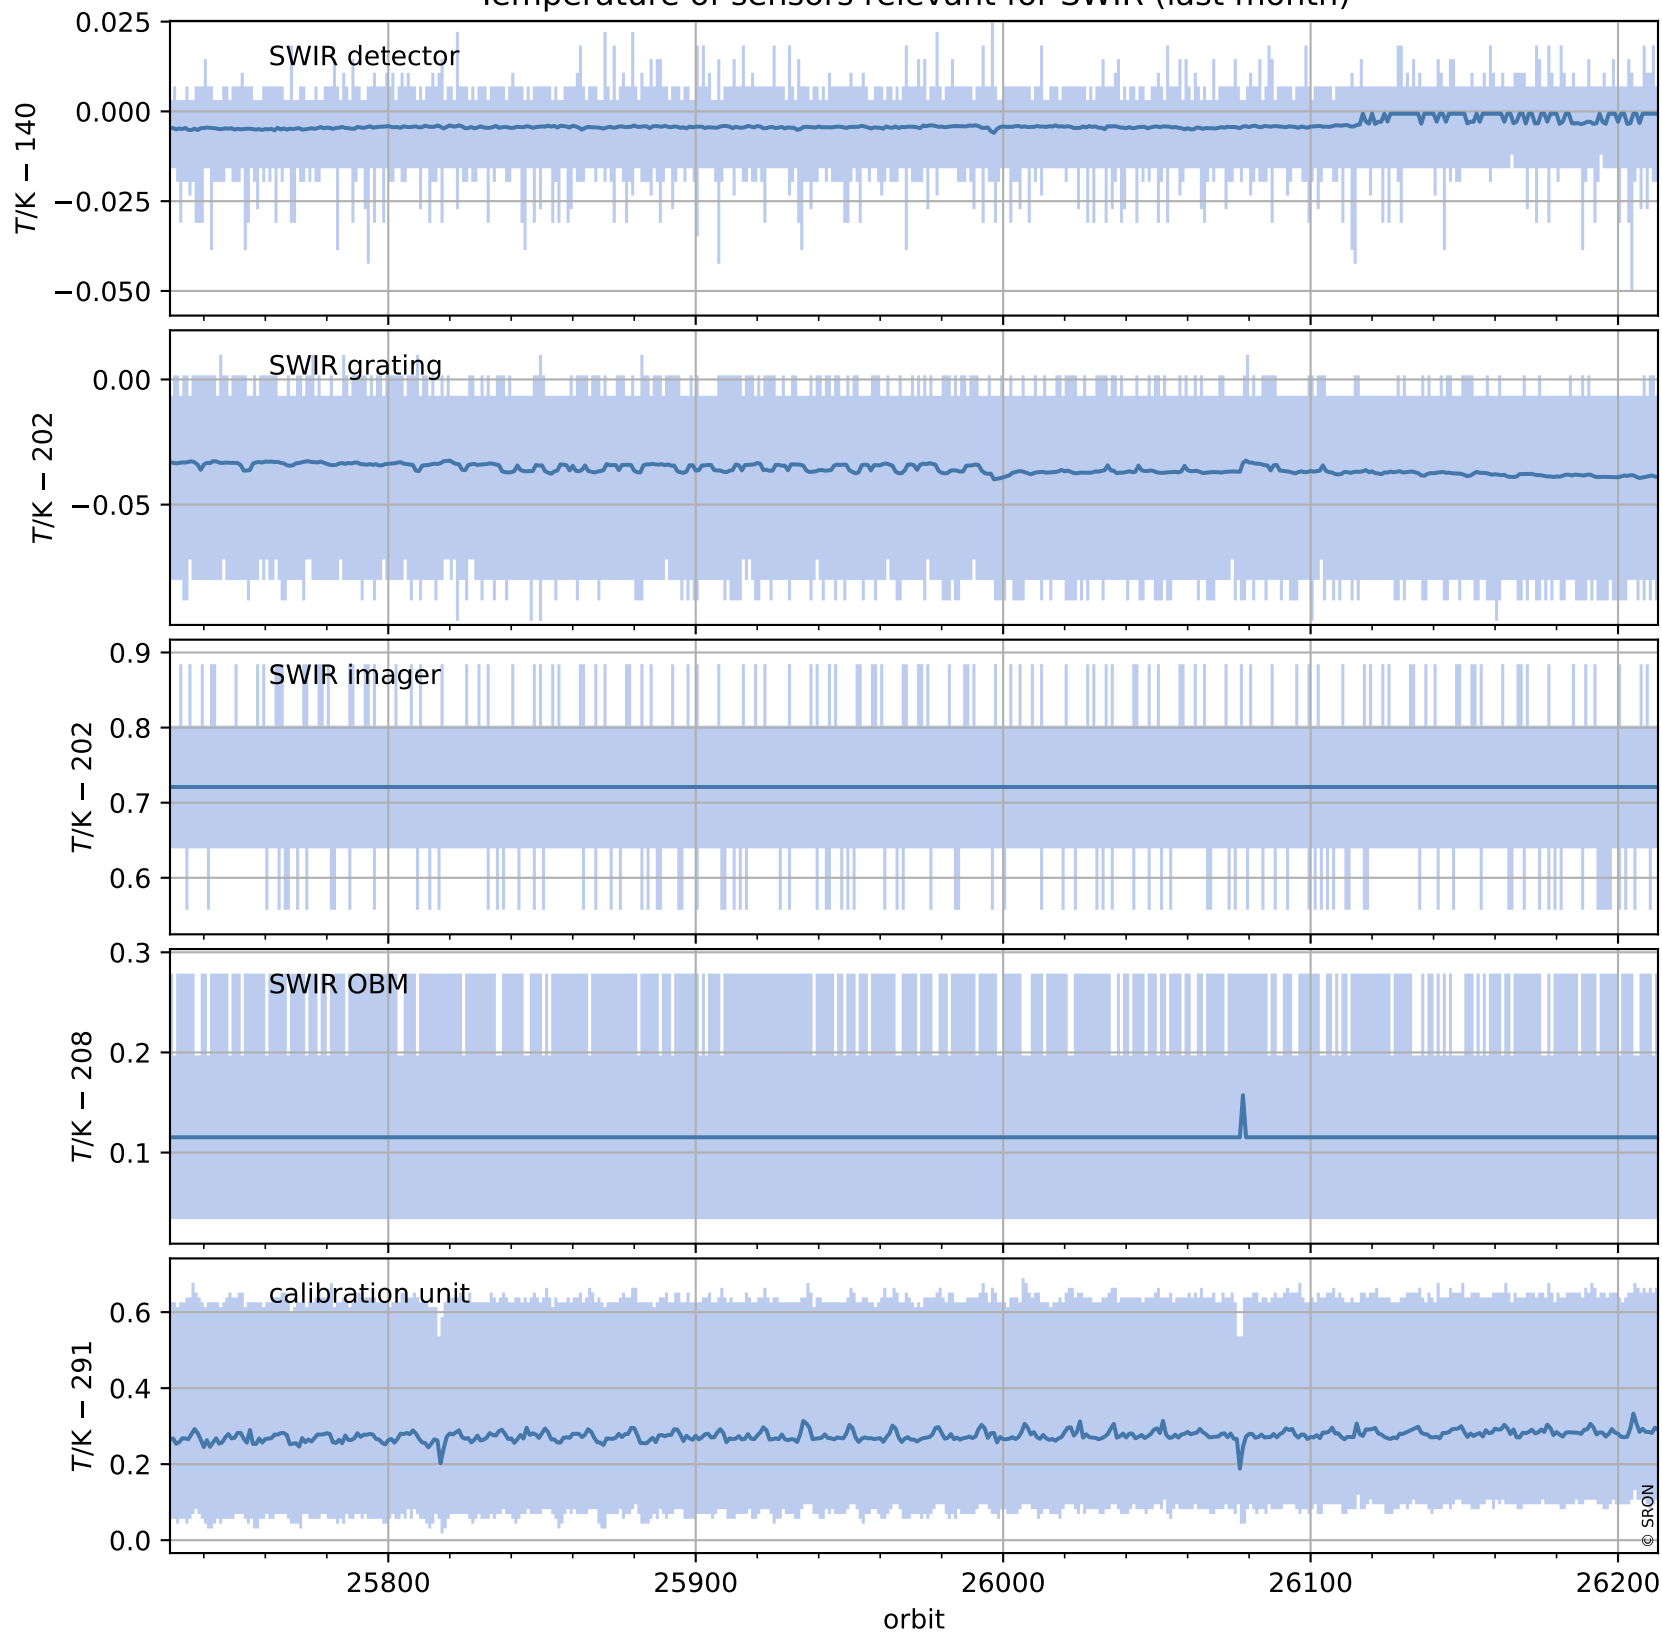

Tropomi SWIR housekeeping data

orbits : [26199, 26213]
coverage : 2022-11-03 / 2022-11-04
created : 2023-08-21T09:33:38

Temperature of sensors relevant for SWIR (one day)

Tropomi SWIR housekeeping data

orbits : [25729, 26213]
coverage : 2022-09-30 / 2022-11-04
created : 2023-08-21T09:33:38

Temperature of sensors relevant for SWIR (last month)

Tropomi SWIR housekeeping data

orbits : [26199, 26213]
coverage : 2022-11-03 / 2022-11-04
created : 2023-08-21T09:33:39

Current and duty cycle of 3 heaters relevant for SWIR (one day)

Tropomi SWIR housekeeping data

orbits : [25729, 26213]
coverage : 2022-09-30 / 2022-11-04
created : 2023-08-21T09:33:39

Current and duty cycle of 3 heaters relevant for SWIR (last month)

Tropomi SWIR housekeeping data

orbits : [26199, 26213]
coverage : 2022-11-03 / 2022-11-04
created : 2023-08-21T09:33:39

Temperature of sensors at the SWIR front-end electronics (one day)

Tropomi SWIR housekeeping data

orbits : [25729, 26213]
coverage : 2022-09-30 / 2022-11-04
created : 2023-08-21T09:33:40