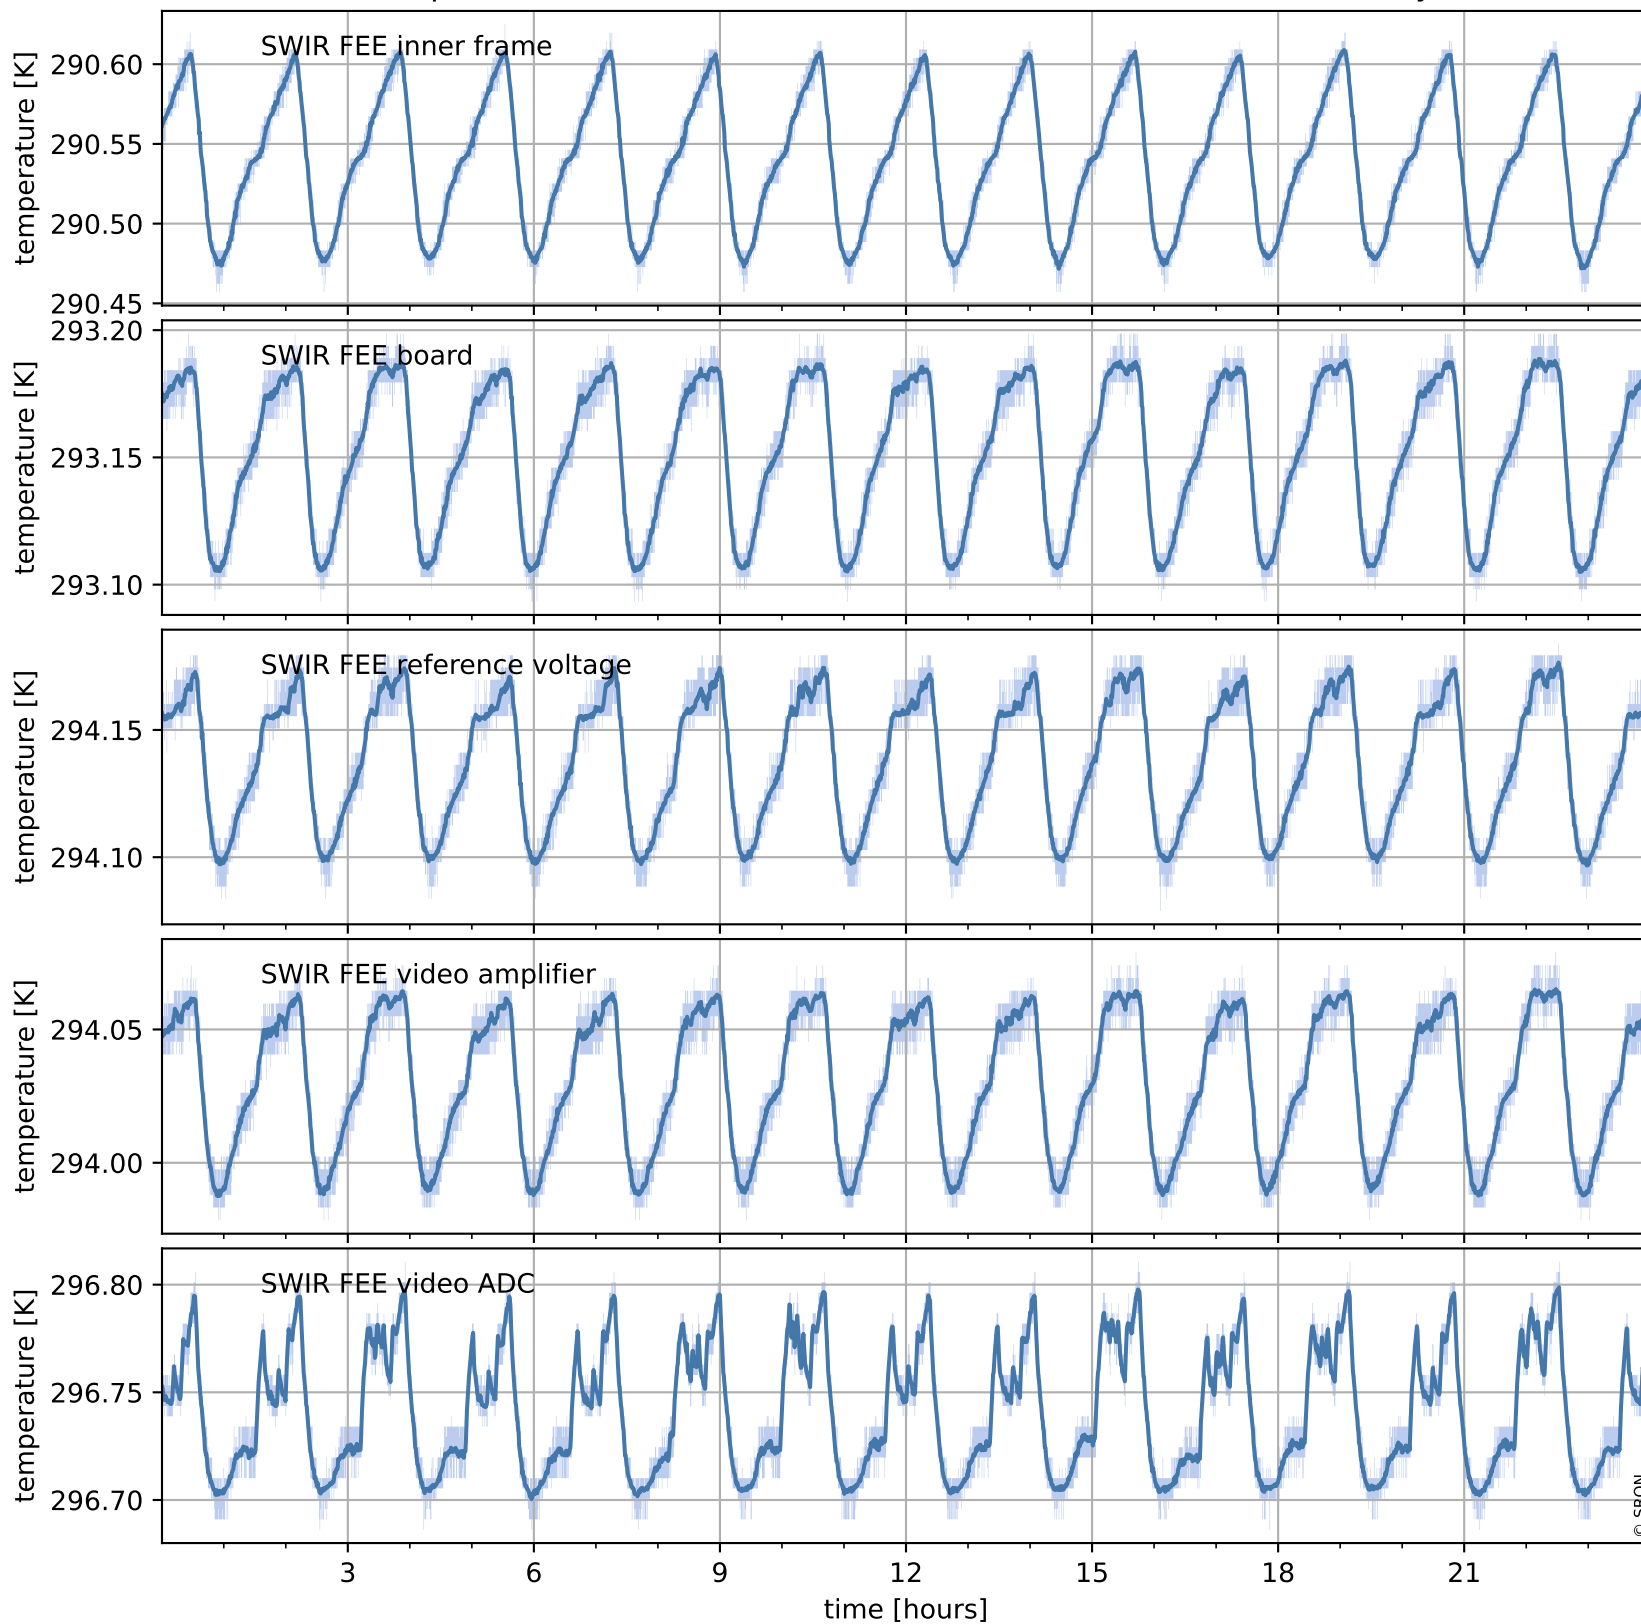

Tropomi SWIR housekeeping data

orbits : [26199, 26213]
coverage : 2022-11-03 / 2022-11-04
created : 2023-08-21T09:33:38

Temperature of sensors relevant for SWIR (one day)

Tropomi SWIR housekeeping data

orbits : [25729, 26213]
coverage : 2022-09-30 / 2022-11-04
created : 2023-08-21T09:33:38

Temperature of sensors relevant for SWIR (last month)

Tropomi SWIR housekeeping data

orbits : [26199, 26213]
coverage : 2022-11-03 / 2022-11-04
created : 2023-08-21T09:33:39

Current and duty cycle of 3 heaters relevant for SWIR (one day)

Tropomi SWIR housekeeping data

orbits : [25729, 26213]
coverage : 2022-09-30 / 2022-11-04
created : 2023-08-21T09:33:39

Current and duty cycle of 3 heaters relevant for SWIR (last month)

Tropomi SWIR housekeeping data

orbits : [26199, 26213]
coverage : 2022-11-03 / 2022-11-04
created : 2023-08-21T09:33:39

Temperature of sensors at the SWIR front-end electronics (one day)

Tropomi SWIR housekeeping data

orbits : [25729, 26213]
coverage : 2022-09-30 / 2022-11-04
created : 2023-08-21T09:33:40