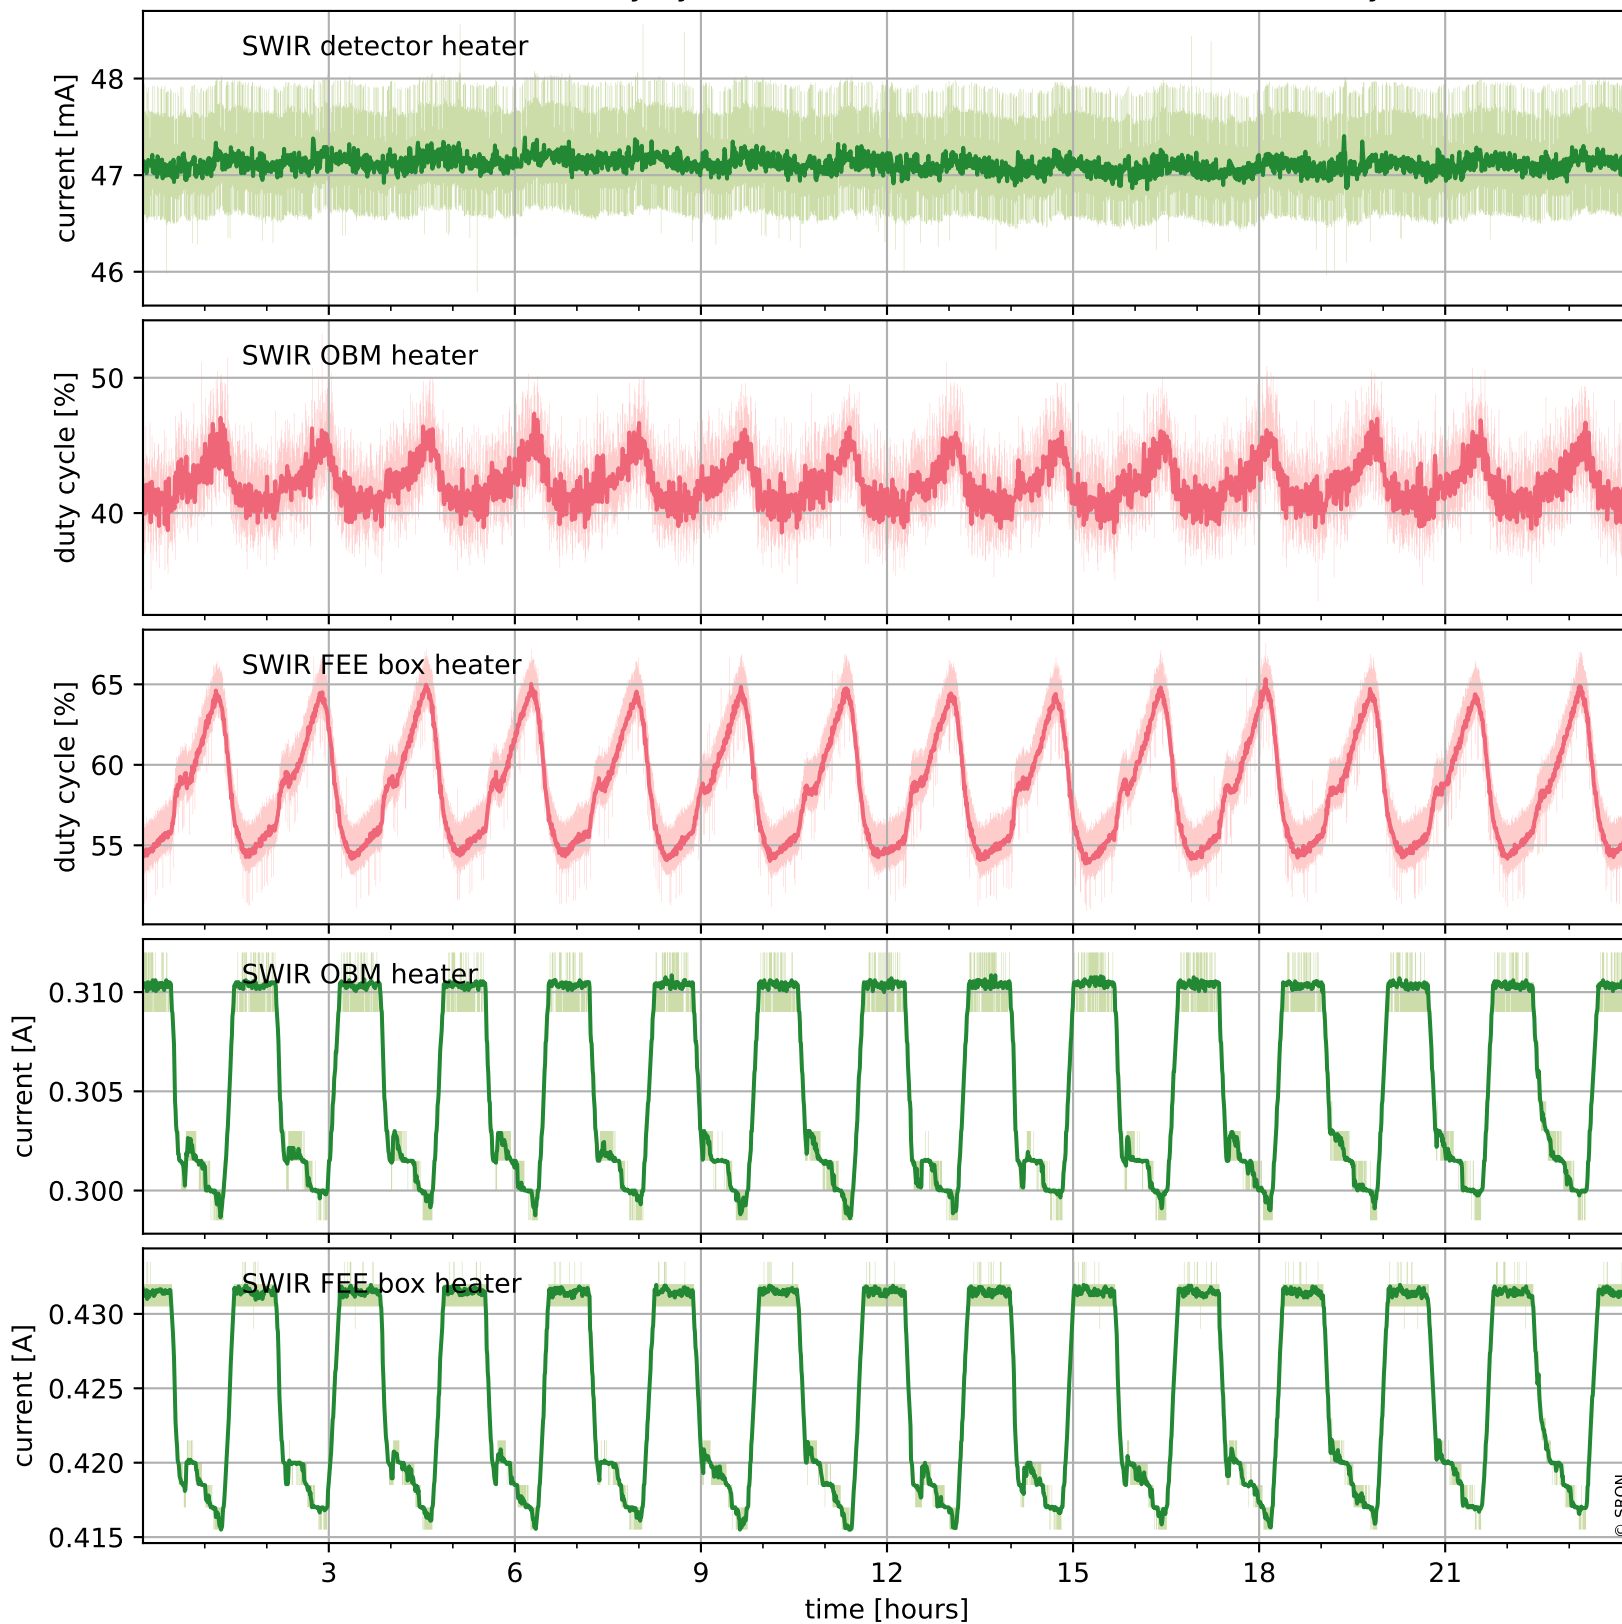

Tropomi SWIR housekeeping data

orbits : [26242, 26255]
coverage : 2022-11-06 / 2022-11-07
created : 2023-08-21T09:33:45

Temperature of sensors relevant for SWIR (one day)

Tropomi SWIR housekeeping data

orbits : [25771, 26255]
coverage : 2022-10-03 / 2022-11-07
created : 2023-08-21T09:33:45

Temperature of sensors relevant for SWIR (last month)

Tropomi SWIR housekeeping data

orbits : [26242, 26255]
coverage : 2022-11-06 / 2022-11-07
created : 2023-08-21T09:33:46

Current and duty cycle of 3 heaters relevant for SWIR (one day)

Tropomi SWIR housekeeping data

orbits : [25771, 26255]
coverage : 2022-10-03 / 2022-11-07
created : 2023-08-21T09:33:46

Current and duty cycle of 3 heaters relevant for SWIR (last month)

Tropomi SWIR housekeeping data