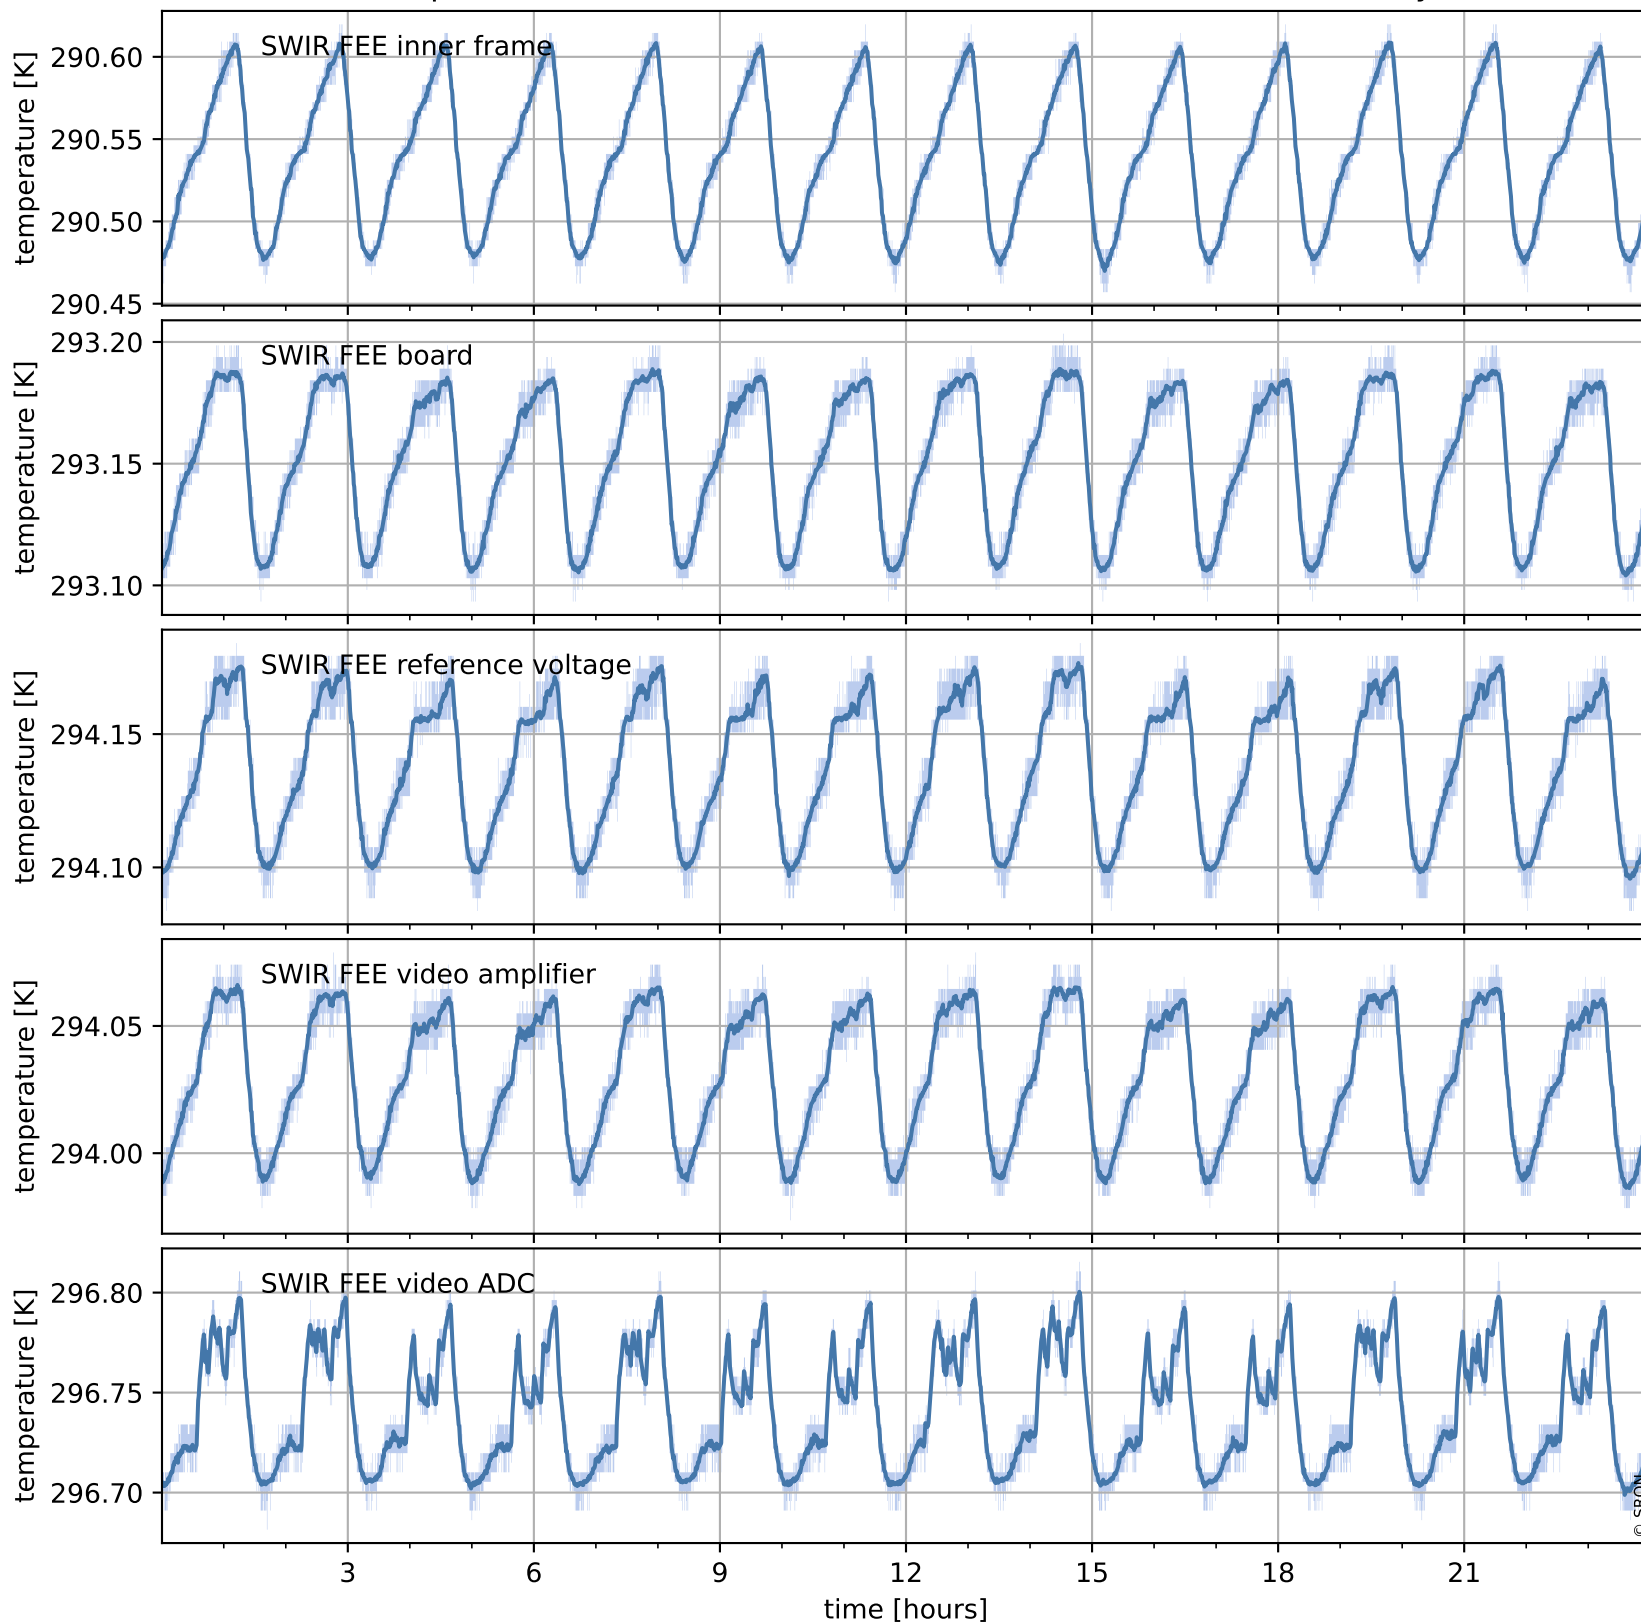

Tropomi SWIR housekeeping data

orbits : [26242, 26255]
coverage : 2022-11-06 / 2022-11-07
created : 2023-08-21T09:33:45

Temperature of sensors relevant for SWIR (one day)

Tropomi SWIR housekeeping data

orbits : [25771, 26255]
coverage : 2022-10-03 / 2022-11-07
created : 2023-08-21T09:33:45

Temperature of sensors relevant for SWIR (last month)

Tropomi SWIR housekeeping data

orbits : [26242, 26255]
coverage : 2022-11-06 / 2022-11-07
created : 2023-08-21T09:33:46

Current and duty cycle of 3 heaters relevant for SWIR (one day)

Tropomi SWIR housekeeping data

orbits : [25771, 26255]
coverage : 2022-10-03 / 2022-11-07
created : 2023-08-21T09:33:46

Current and duty cycle of 3 heaters relevant for SWIR (last month)

Tropomi SWIR housekeeping data

orbits : [26242, 26255]
coverage : 2022-11-06 / 2022-11-07
created : 2023-08-21T09:33:46

Temperature of sensors at the SWIR front-end electronics (one day)

Tropomi SWIR housekeeping data

orbits : [25771, 26255]
coverage : 2022-10-03 / 2022-11-07
created : 2023-08-21T09:33:47