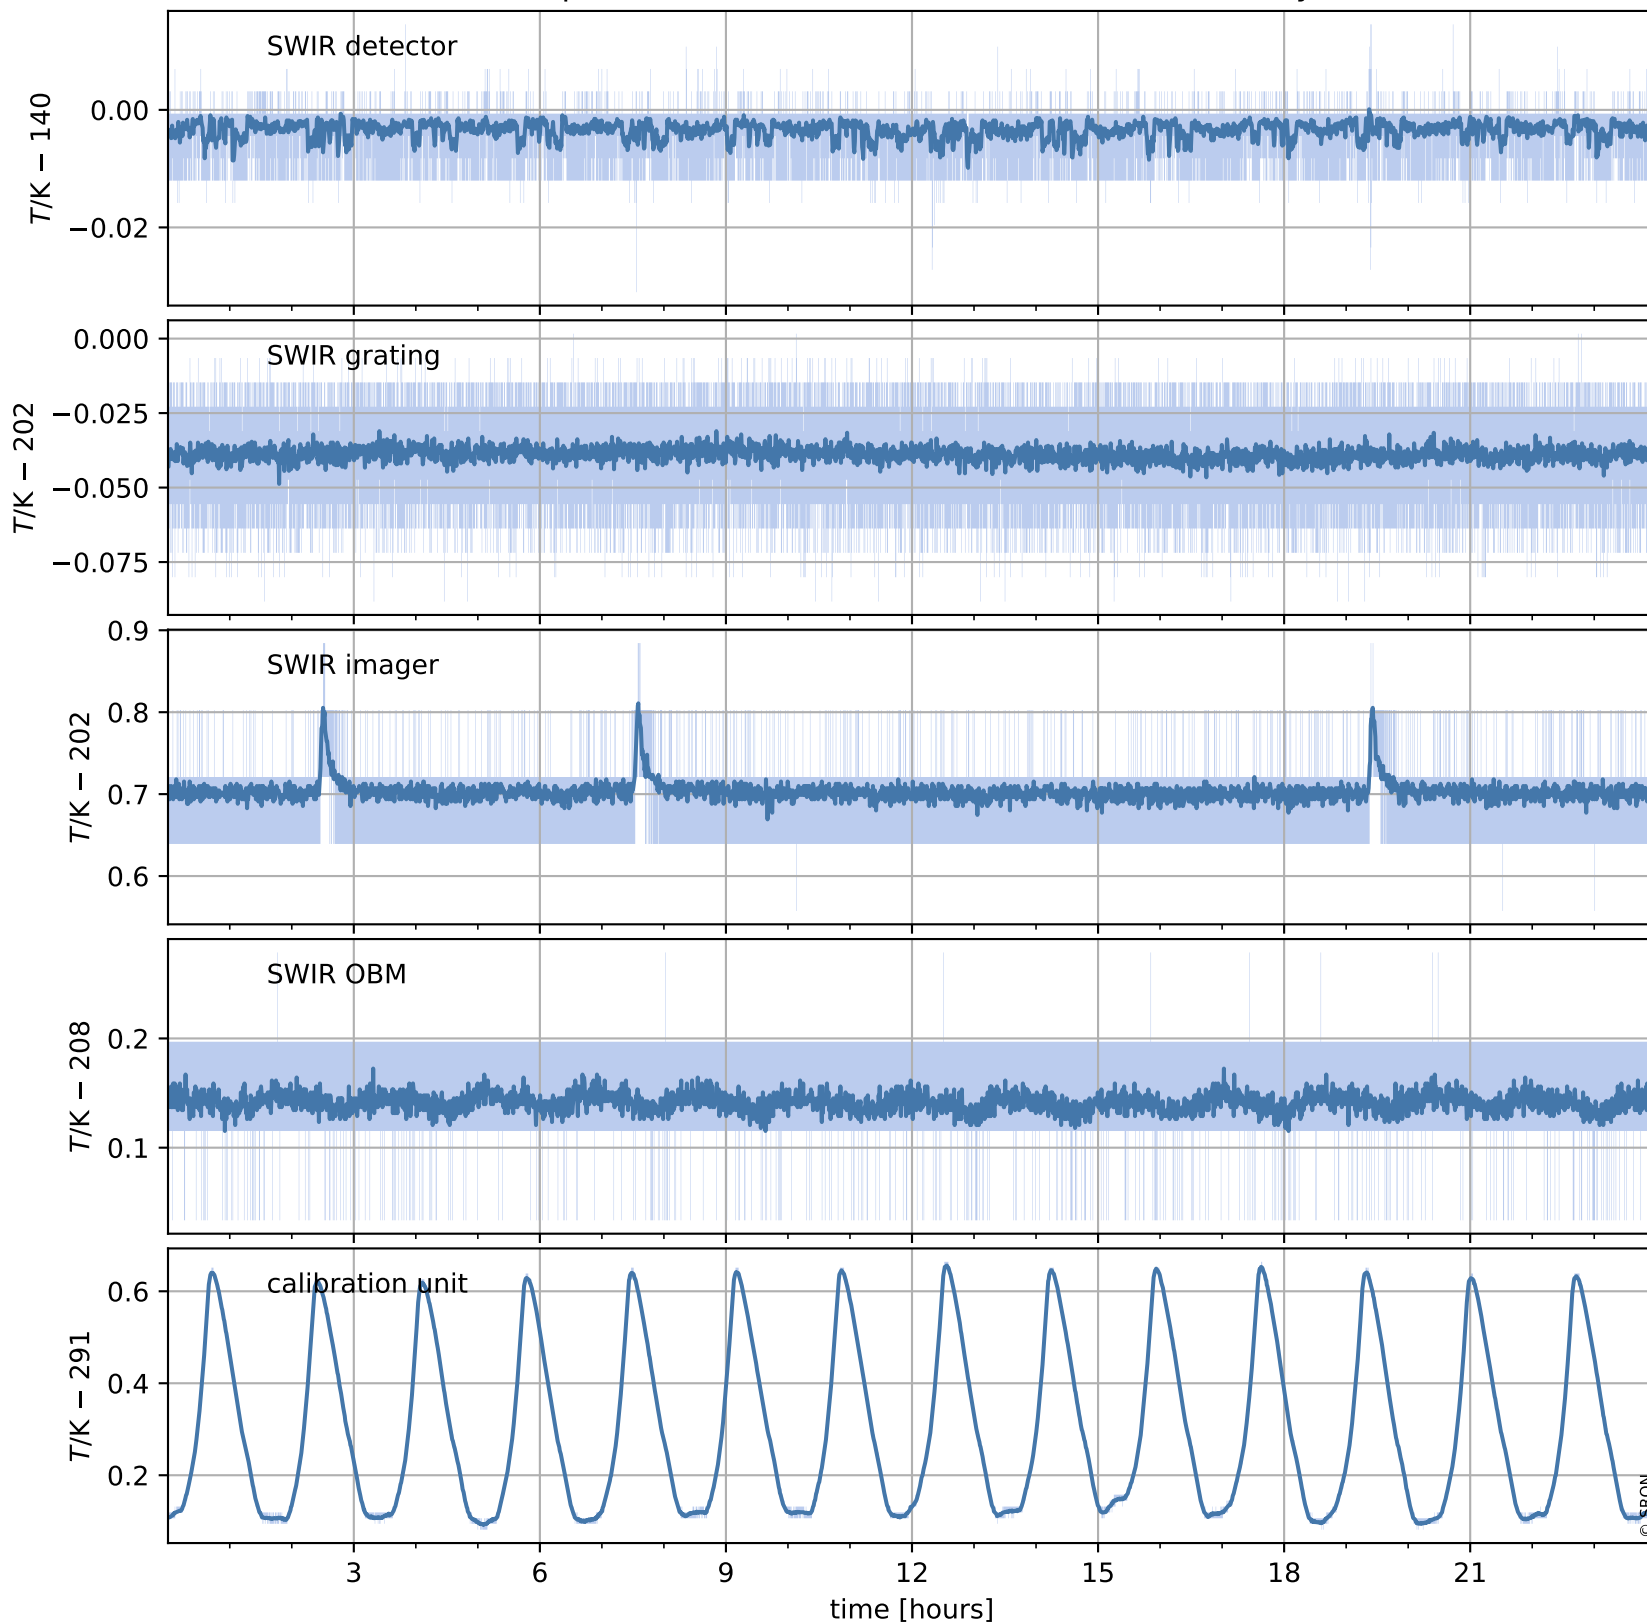

Tropomi SWIR housekeeping data

orbits : [26242, 26255]
coverage : 2022-11-06 / 2022-11-07
created : 2023-08-21T09:33:45

Temperature of sensors relevant for SWIR (one day)

Tropomi SWIR housekeeping data

orbits : [25771, 26255]
coverage : 2022-10-03 / 2022-11-07
created : 2023-08-21T09:33:45

Temperature of sensors relevant for SWIR (last month)

Tropomi SWIR housekeeping data

orbits : [26242, 26255]
coverage : 2022-11-06 / 2022-11-07
created : 2023-08-21T09:33:46

Current and duty cycle of 3 heaters relevant for SWIR (one day)

Tropomi SWIR housekeeping data

orbits : [25771, 26255]
coverage : 2022-10-03 / 2022-11-07
created : 2023-08-21T09:33:46

Current and duty cycle of 3 heaters relevant for SWIR (last month)

Tropomi SWIR housekeeping data