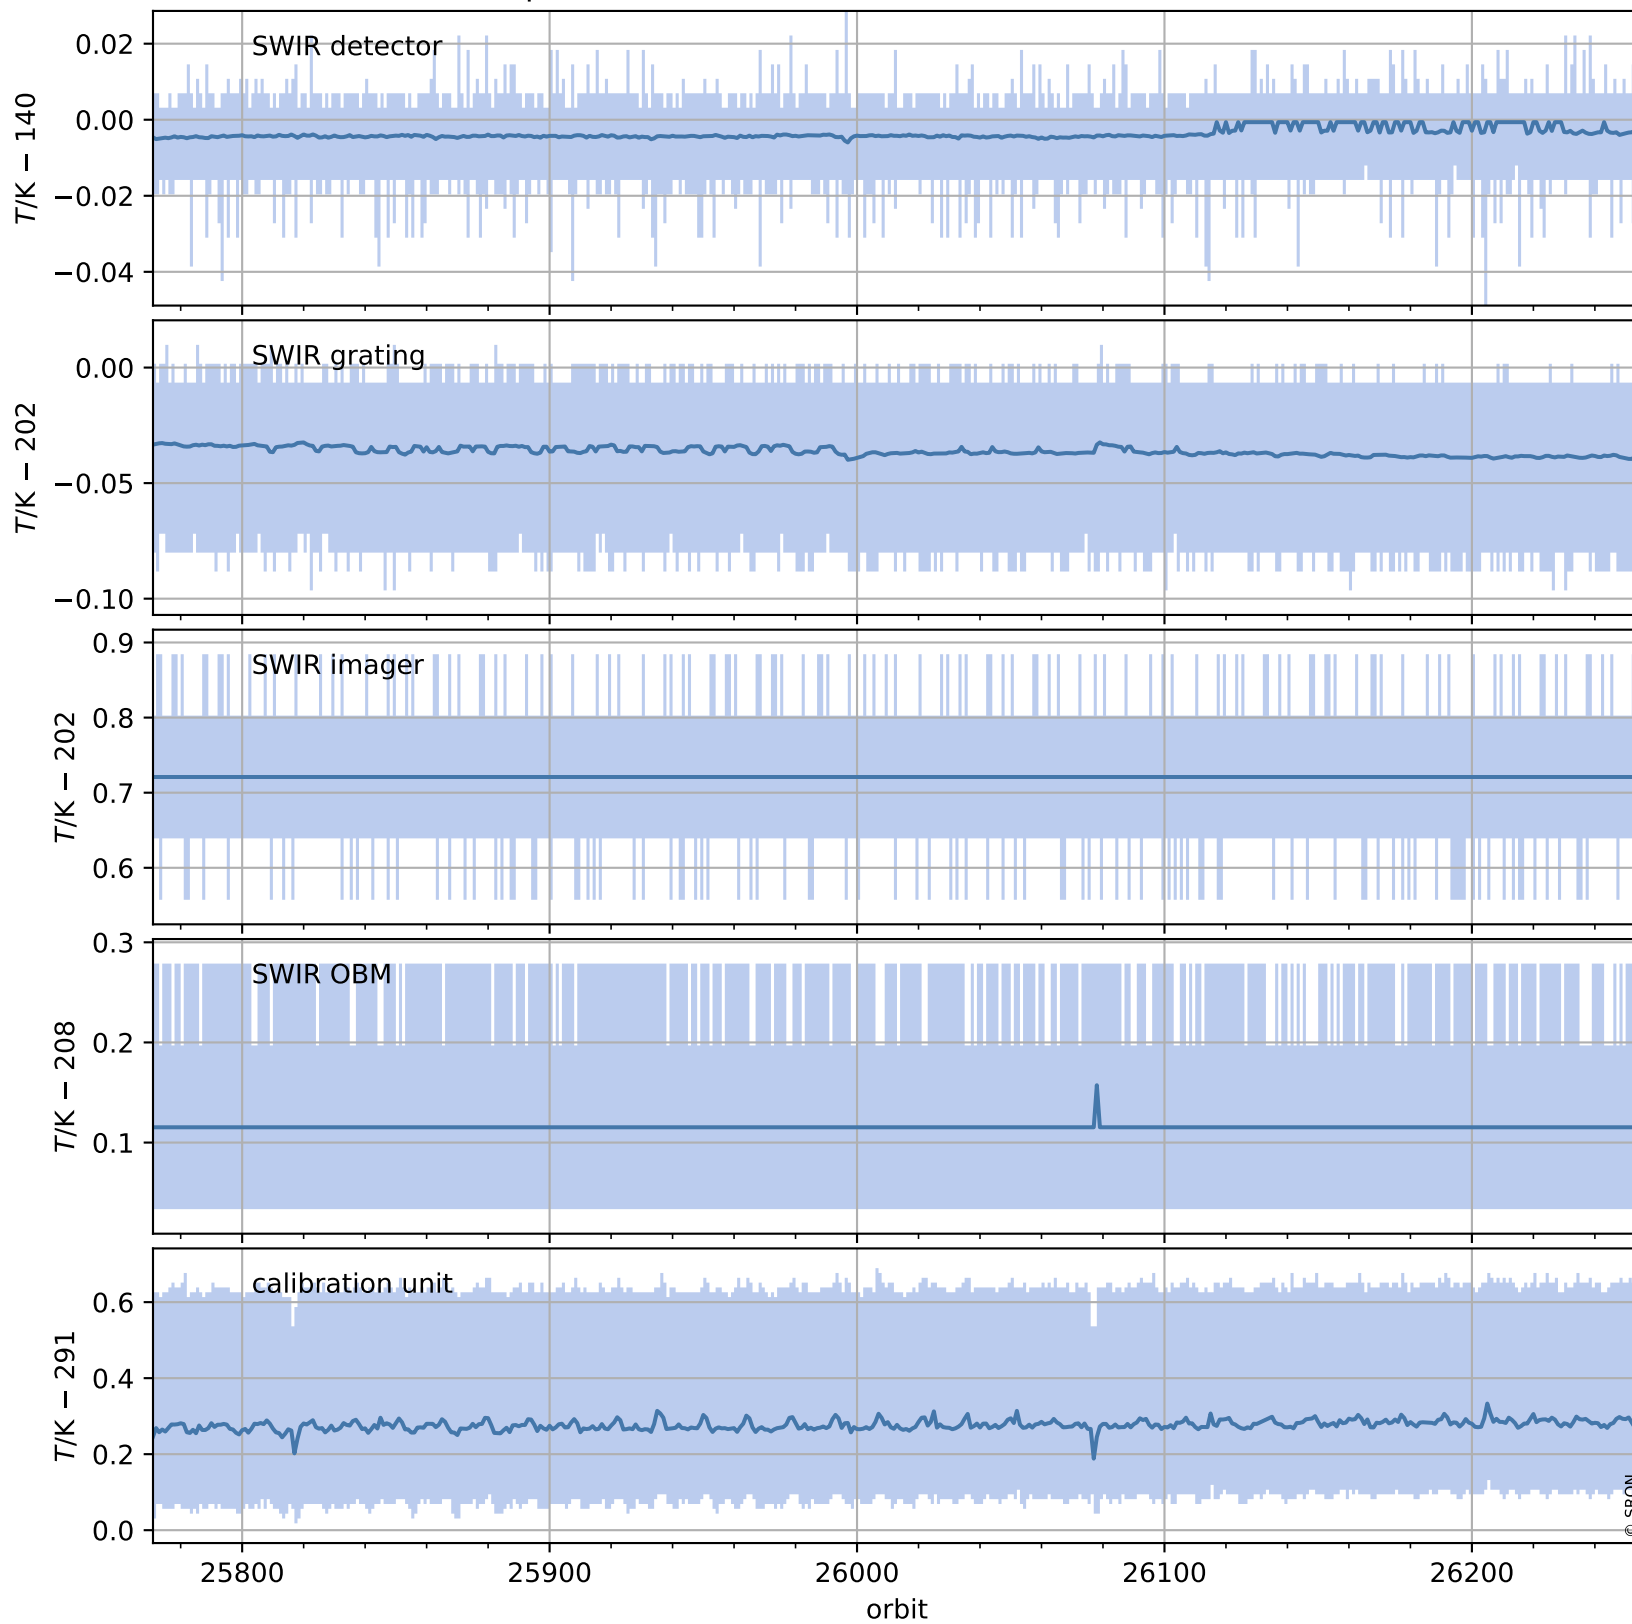

Tropomi SWIR housekeeping data

orbits : [26242, 26255]
coverage : 2022-11-06 / 2022-11-07
created : 2023-08-21T09:33:45

Temperature of sensors relevant for SWIR (one day)

Tropomi SWIR housekeeping data

orbits : [25771, 26255]
coverage : 2022-10-03 / 2022-11-07
created : 2023-08-21T09:33:45

Temperature of sensors relevant for SWIR (last month)

Tropomi SWIR housekeeping data

orbits : [26242, 26255]
coverage : 2022-11-06 / 2022-11-07
created : 2023-08-21T09:33:46

Current and duty cycle of 3 heaters relevant for SWIR (one day)

Tropomi SWIR housekeeping data

orbits : [25771, 26255]
coverage : 2022-10-03 / 2022-11-07
created : 2023-08-21T09:33:46

Current and duty cycle of 3 heaters relevant for SWIR (last month)

Tropomi SWIR housekeeping data

orbits : [26242, 26255]
coverage : 2022-11-06 / 2022-11-07
created : 2023-08-21T09:33:46

Temperature of sensors at the SWIR front-end electronics (one day)

Tropomi SWIR housekeeping data

orbits : [25771, 26255]
coverage : 2022-10-03 / 2022-11-07
created : 2023-08-21T09:33:47