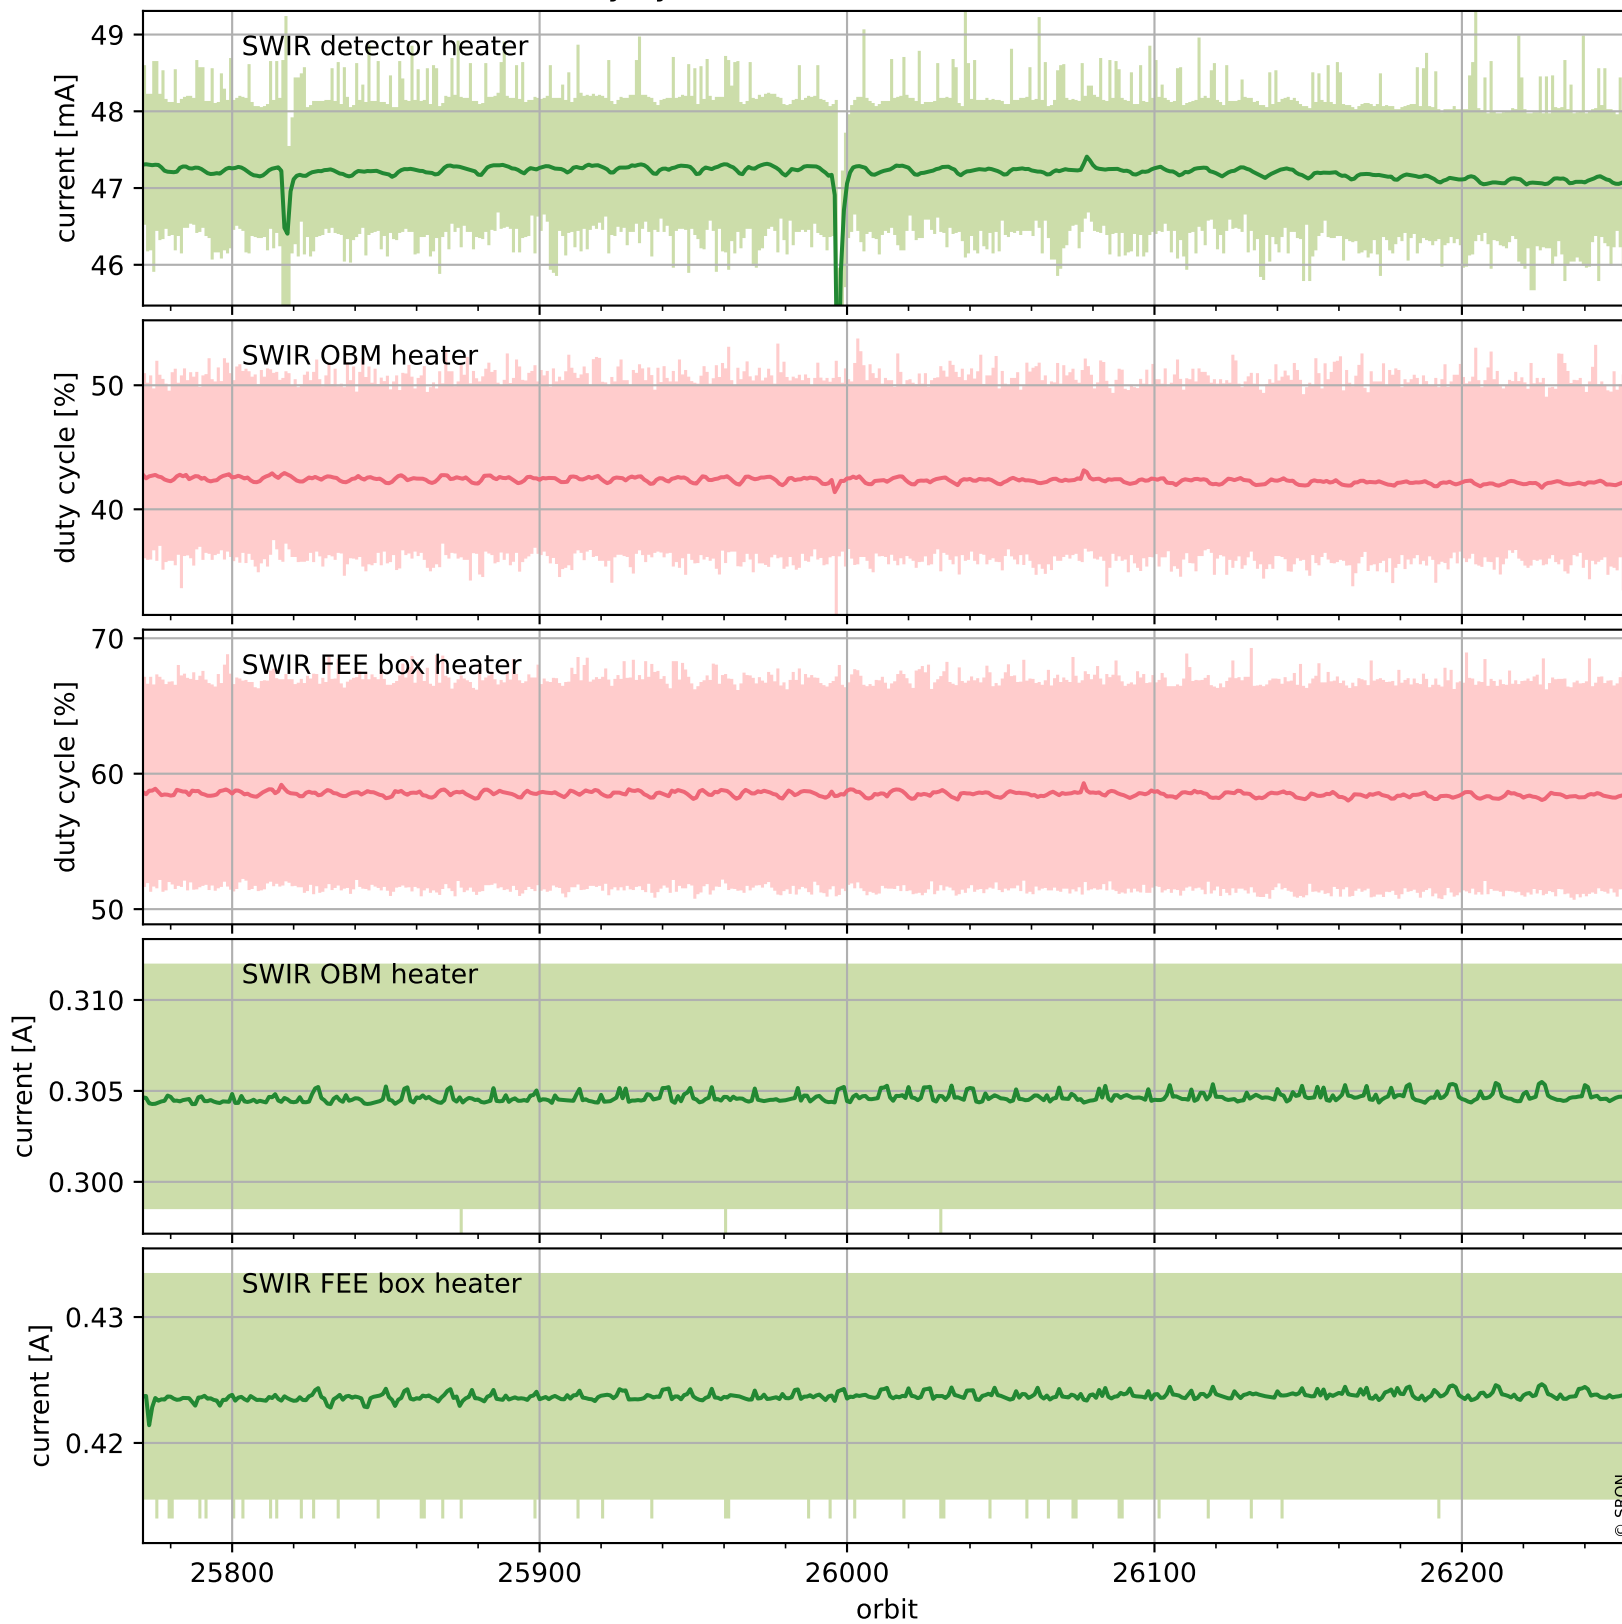

Tropomi SWIR housekeeping data

orbits : [26242, 26255]
coverage : 2022-11-06 / 2022-11-07
created : 2023-08-21T09:33:45

Temperature of sensors relevant for SWIR (one day)

Tropomi SWIR housekeeping data

orbits : [25771, 26255]
coverage : 2022-10-03 / 2022-11-07
created : 2023-08-21T09:33:45

Temperature of sensors relevant for SWIR (last month)

Tropomi SWIR housekeeping data

orbits : [26242, 26255]
coverage : 2022-11-06 / 2022-11-07
created : 2023-08-21T09:33:46

Current and duty cycle of 3 heaters relevant for SWIR (one day)

Tropomi SWIR housekeeping data

orbits : [25771, 26255]
coverage : 2022-10-03 / 2022-11-07
created : 2023-08-21T09:33:46

Current and duty cycle of 3 heaters relevant for SWIR (last month)

Tropomi SWIR housekeeping data

orbits : [26242, 26255]
coverage : 2022-11-06 / 2022-11-07
created : 2023-08-21T09:33:46

Temperature of sensors at the SWIR front-end electronics (one day)

Tropomi SWIR housekeeping data

orbits : [25771, 26255]
coverage : 2022-10-03 / 2022-11-07
created : 2023-08-21T09:33:47