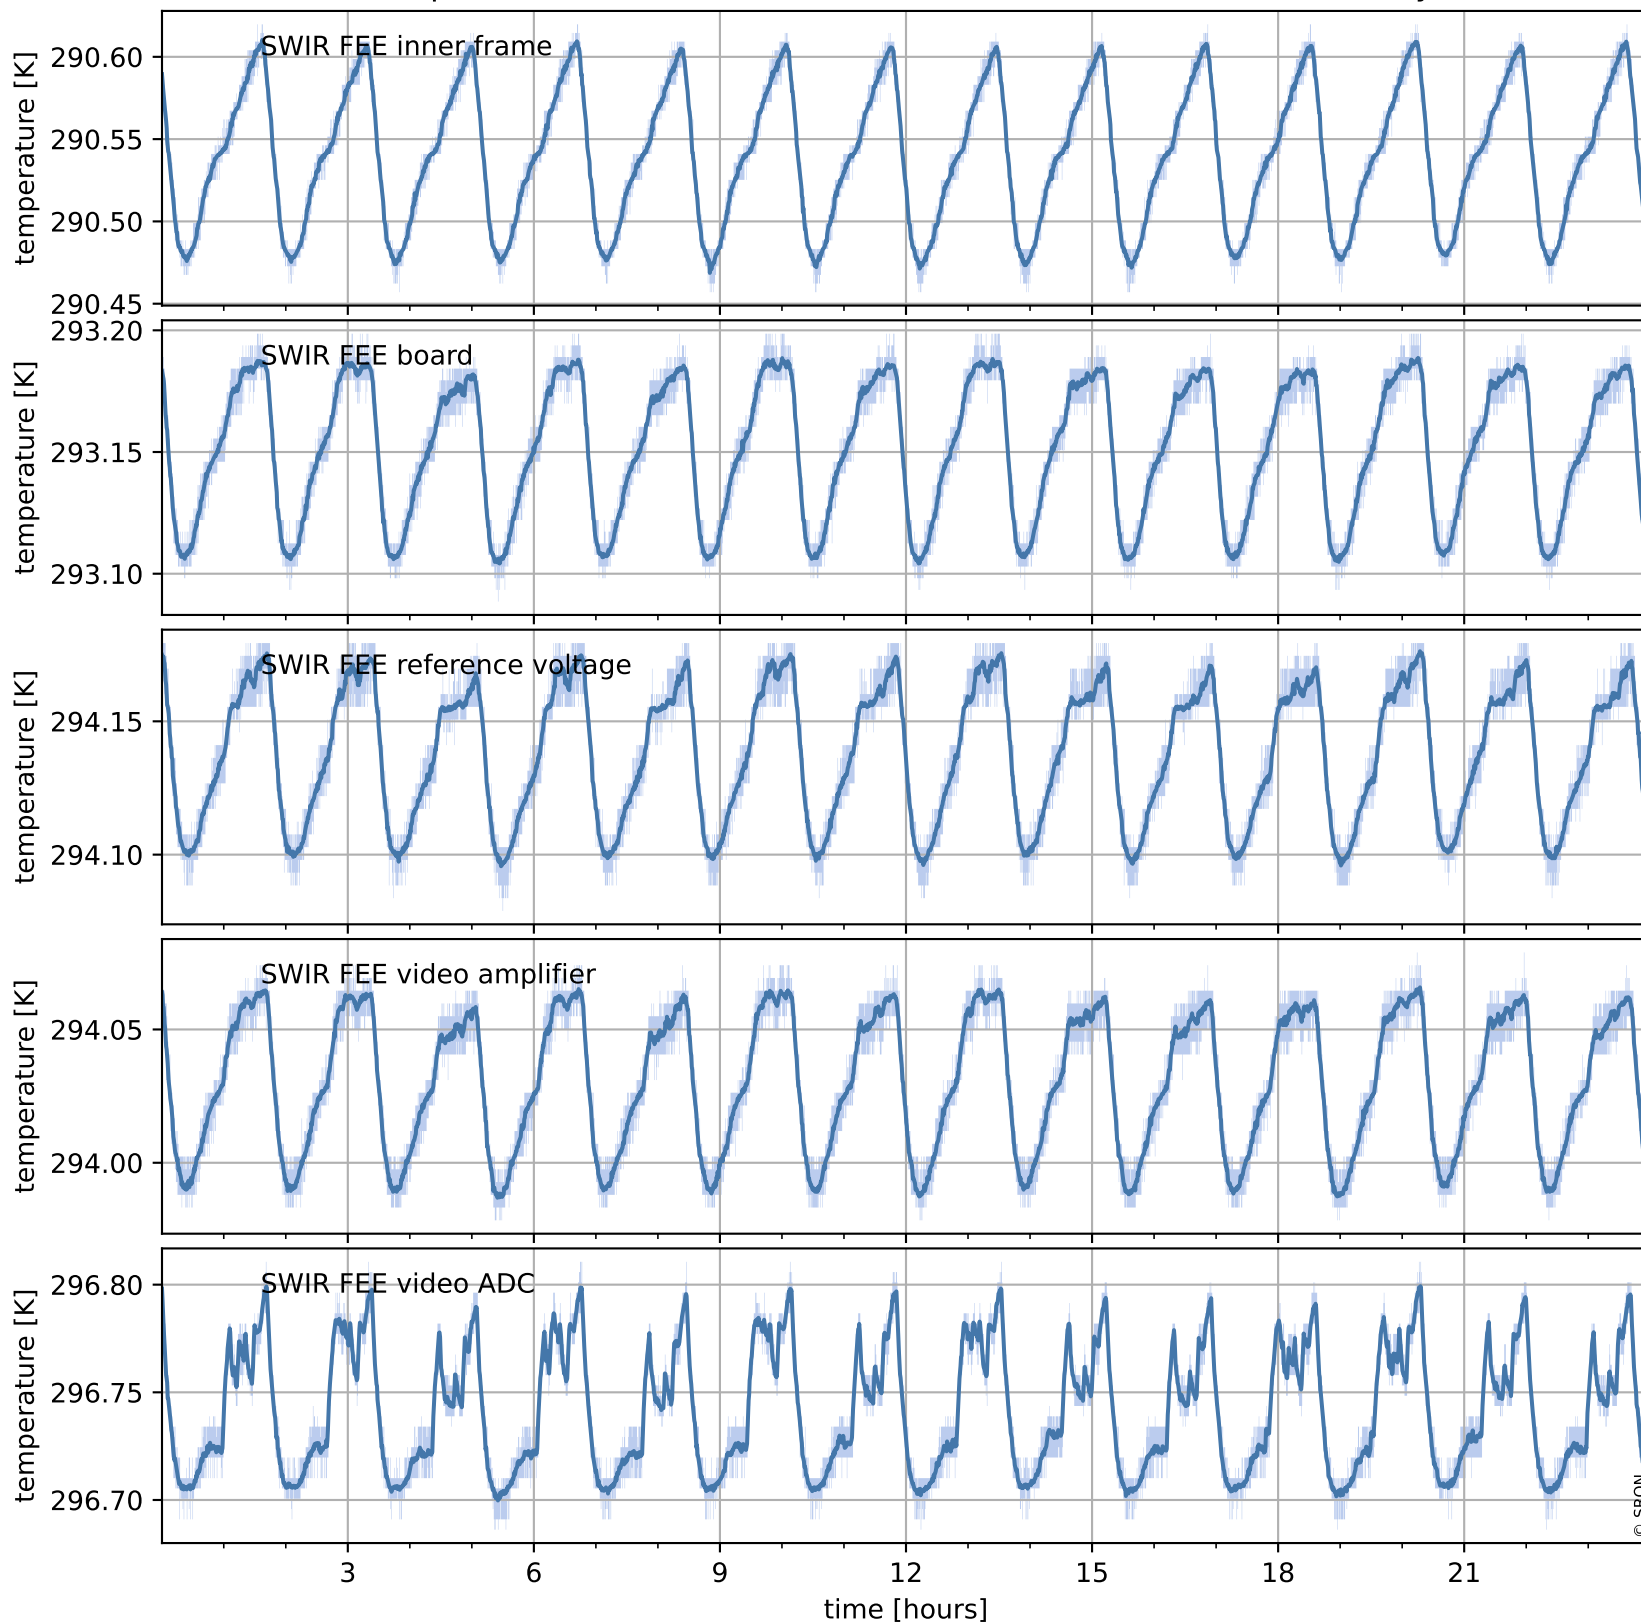

Tropomi SWIR housekeeping data

orbits : [26299, 26312]
coverage : 2022-11-10 / 2022-11-11
created : 2023-08-21T09:33:54

Temperature of sensors relevant for SWIR (one day)

Tropomi SWIR housekeeping data

orbits : [25828, 26312]
coverage : 2022-10-07 / 2022-11-11
created : 2023-08-21T09:33:54

Temperature of sensors relevant for SWIR (last month)

Tropomi SWIR housekeeping data

orbits : [26299, 26312]
coverage : 2022-11-10 / 2022-11-11
created : 2023-08-21T09:33:55

Current and duty cycle of 3 heaters relevant for SWIR (one day)

Tropomi SWIR housekeeping data

orbits : [25828, 26312]
coverage : 2022-10-07 / 2022-11-11
created : 2023-08-21T09:33:55

Current and duty cycle of 3 heaters relevant for SWIR (last month)

Tropomi SWIR housekeeping data

orbits : [26299, 26312]
coverage : 2022-11-10 / 2022-11-11
created : 2023-08-21T09:33:56

Temperature of sensors at the SWIR front-end electronics (one day)

Tropomi SWIR housekeeping data

orbits : [25828, 26312]
coverage : 2022-10-07 / 2022-11-11
created : 2023-08-21T09:33:56