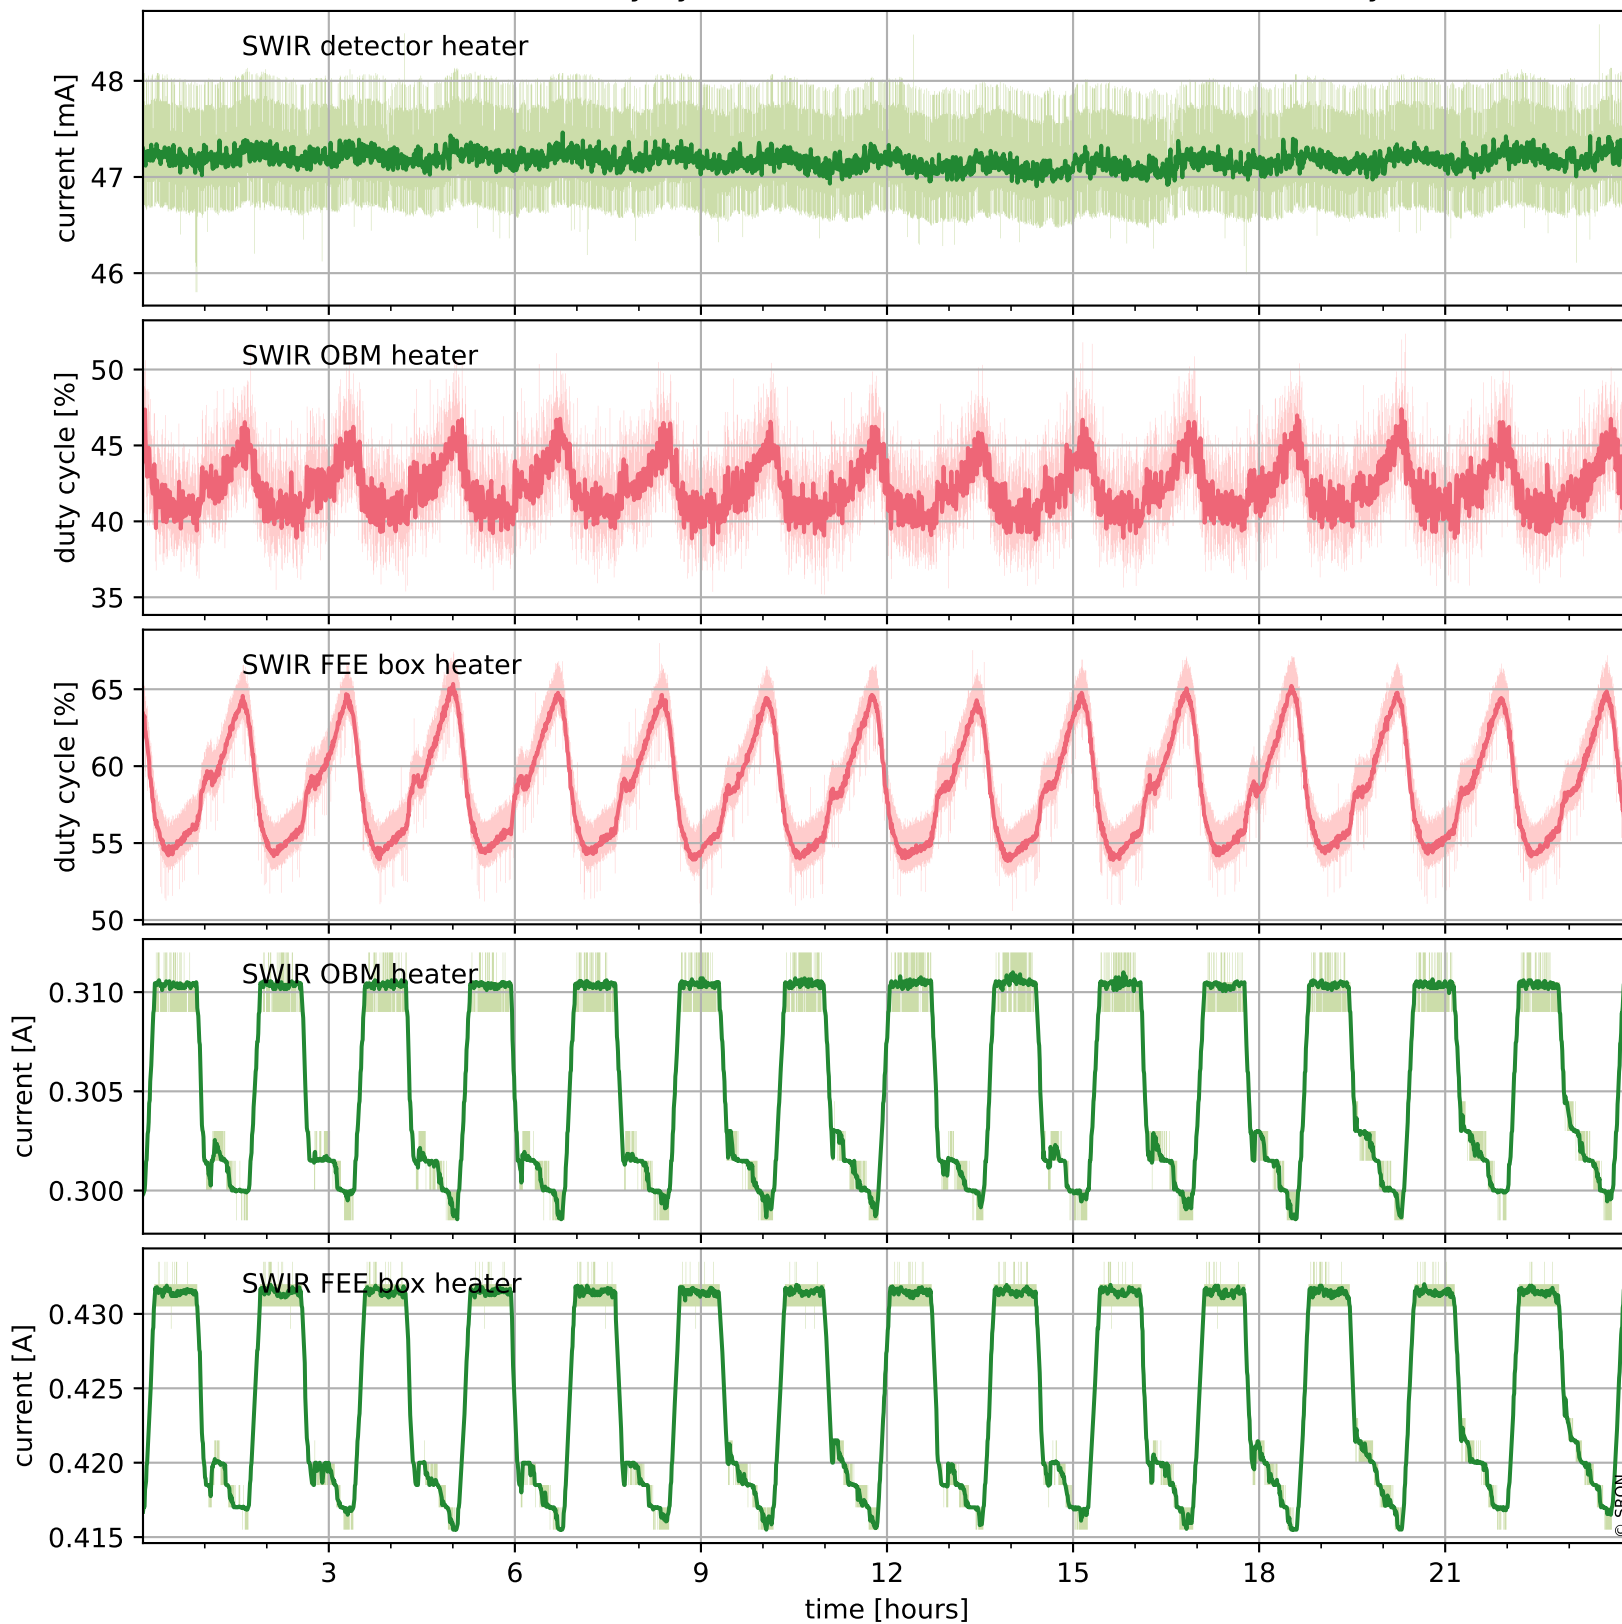

Tropomi SWIR housekeeping data

orbits : [26299, 26312]
coverage : 2022-11-10 / 2022-11-11
created : 2023-08-21T09:33:54

Temperature of sensors relevant for SWIR (one day)

Tropomi SWIR housekeeping data

orbits : [25828, 26312]
coverage : 2022-10-07 / 2022-11-11
created : 2023-08-21T09:33:54

Temperature of sensors relevant for SWIR (last month)

Tropomi SWIR housekeeping data

orbits : [26299, 26312]
coverage : 2022-11-10 / 2022-11-11
created : 2023-08-21T09:33:55

Current and duty cycle of 3 heaters relevant for SWIR (one day)

Tropomi SWIR housekeeping data

orbits : [25828, 26312]
coverage : 2022-10-07 / 2022-11-11
created : 2023-08-21T09:33:55

Current and duty cycle of 3 heaters relevant for SWIR (last month)

Tropomi SWIR housekeeping data