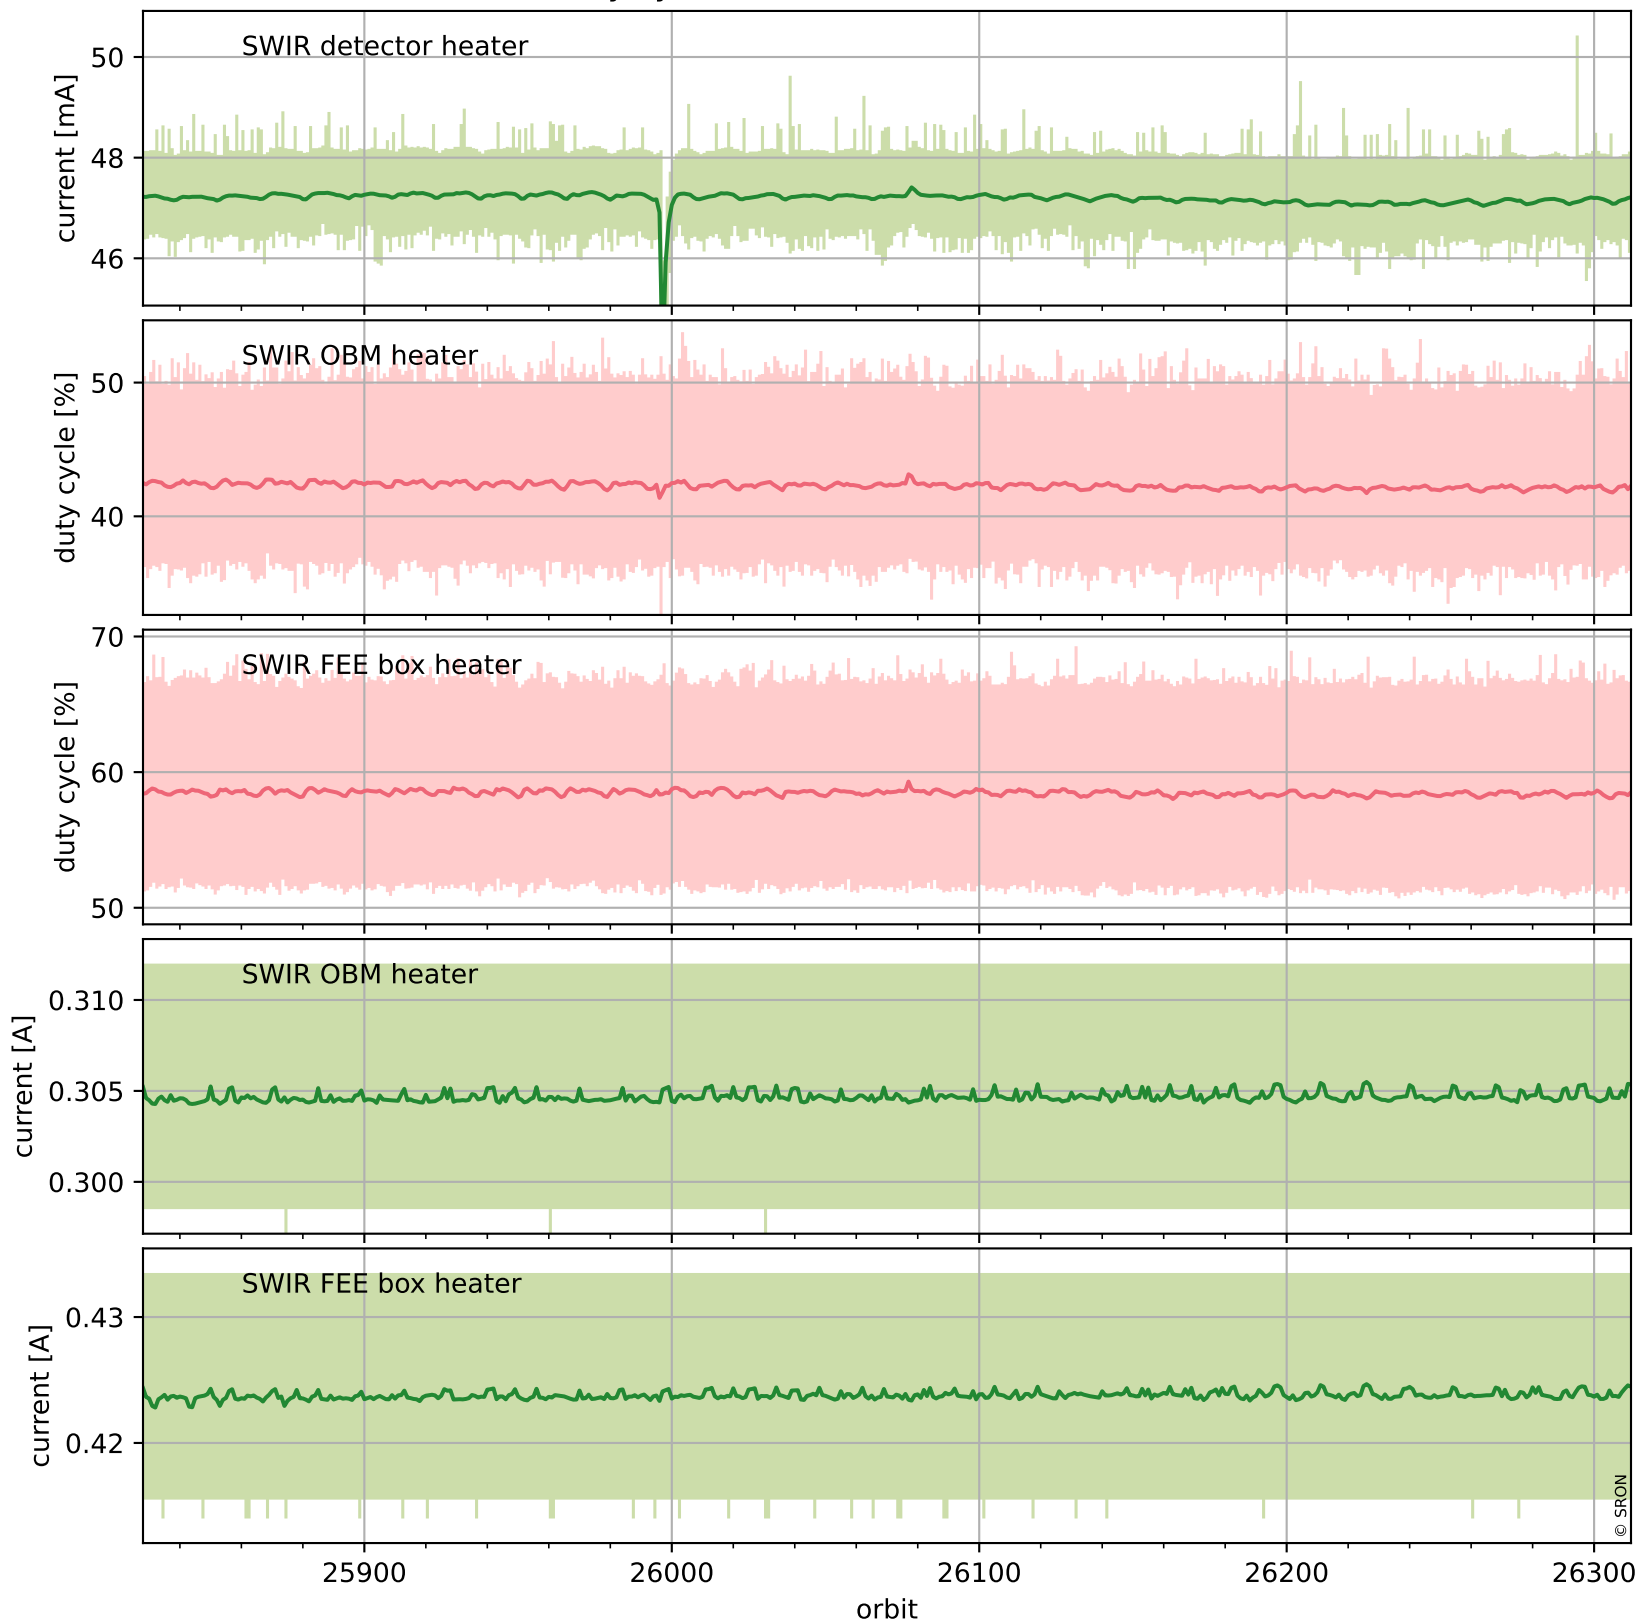

Tropomi SWIR housekeeping data

orbits : [26299, 26312]
coverage : 2022-11-10 / 2022-11-11
created : 2023-08-21T09:33:54

Temperature of sensors relevant for SWIR (one day)

Tropomi SWIR housekeeping data

orbits : [25828, 26312]
coverage : 2022-10-07 / 2022-11-11
created : 2023-08-21T09:33:54

Temperature of sensors relevant for SWIR (last month)

Tropomi SWIR housekeeping data

orbits : [26299, 26312]
coverage : 2022-11-10 / 2022-11-11
created : 2023-08-21T09:33:55

Current and duty cycle of 3 heaters relevant for SWIR (one day)

Tropomi SWIR housekeeping data

orbits : [25828, 26312]
coverage : 2022-10-07 / 2022-11-11
created : 2023-08-21T09:33:55

Current and duty cycle of 3 heaters relevant for SWIR (last month)

Tropomi SWIR housekeeping data

orbits : [26299, 26312]
coverage : 2022-11-10 / 2022-11-11
created : 2023-08-21T09:33:56

Temperature of sensors at the SWIR front-end electronics (one day)

Tropomi SWIR housekeeping data

orbits : [25828, 26312]
coverage : 2022-10-07 / 2022-11-11
created : 2023-08-21T09:33:56