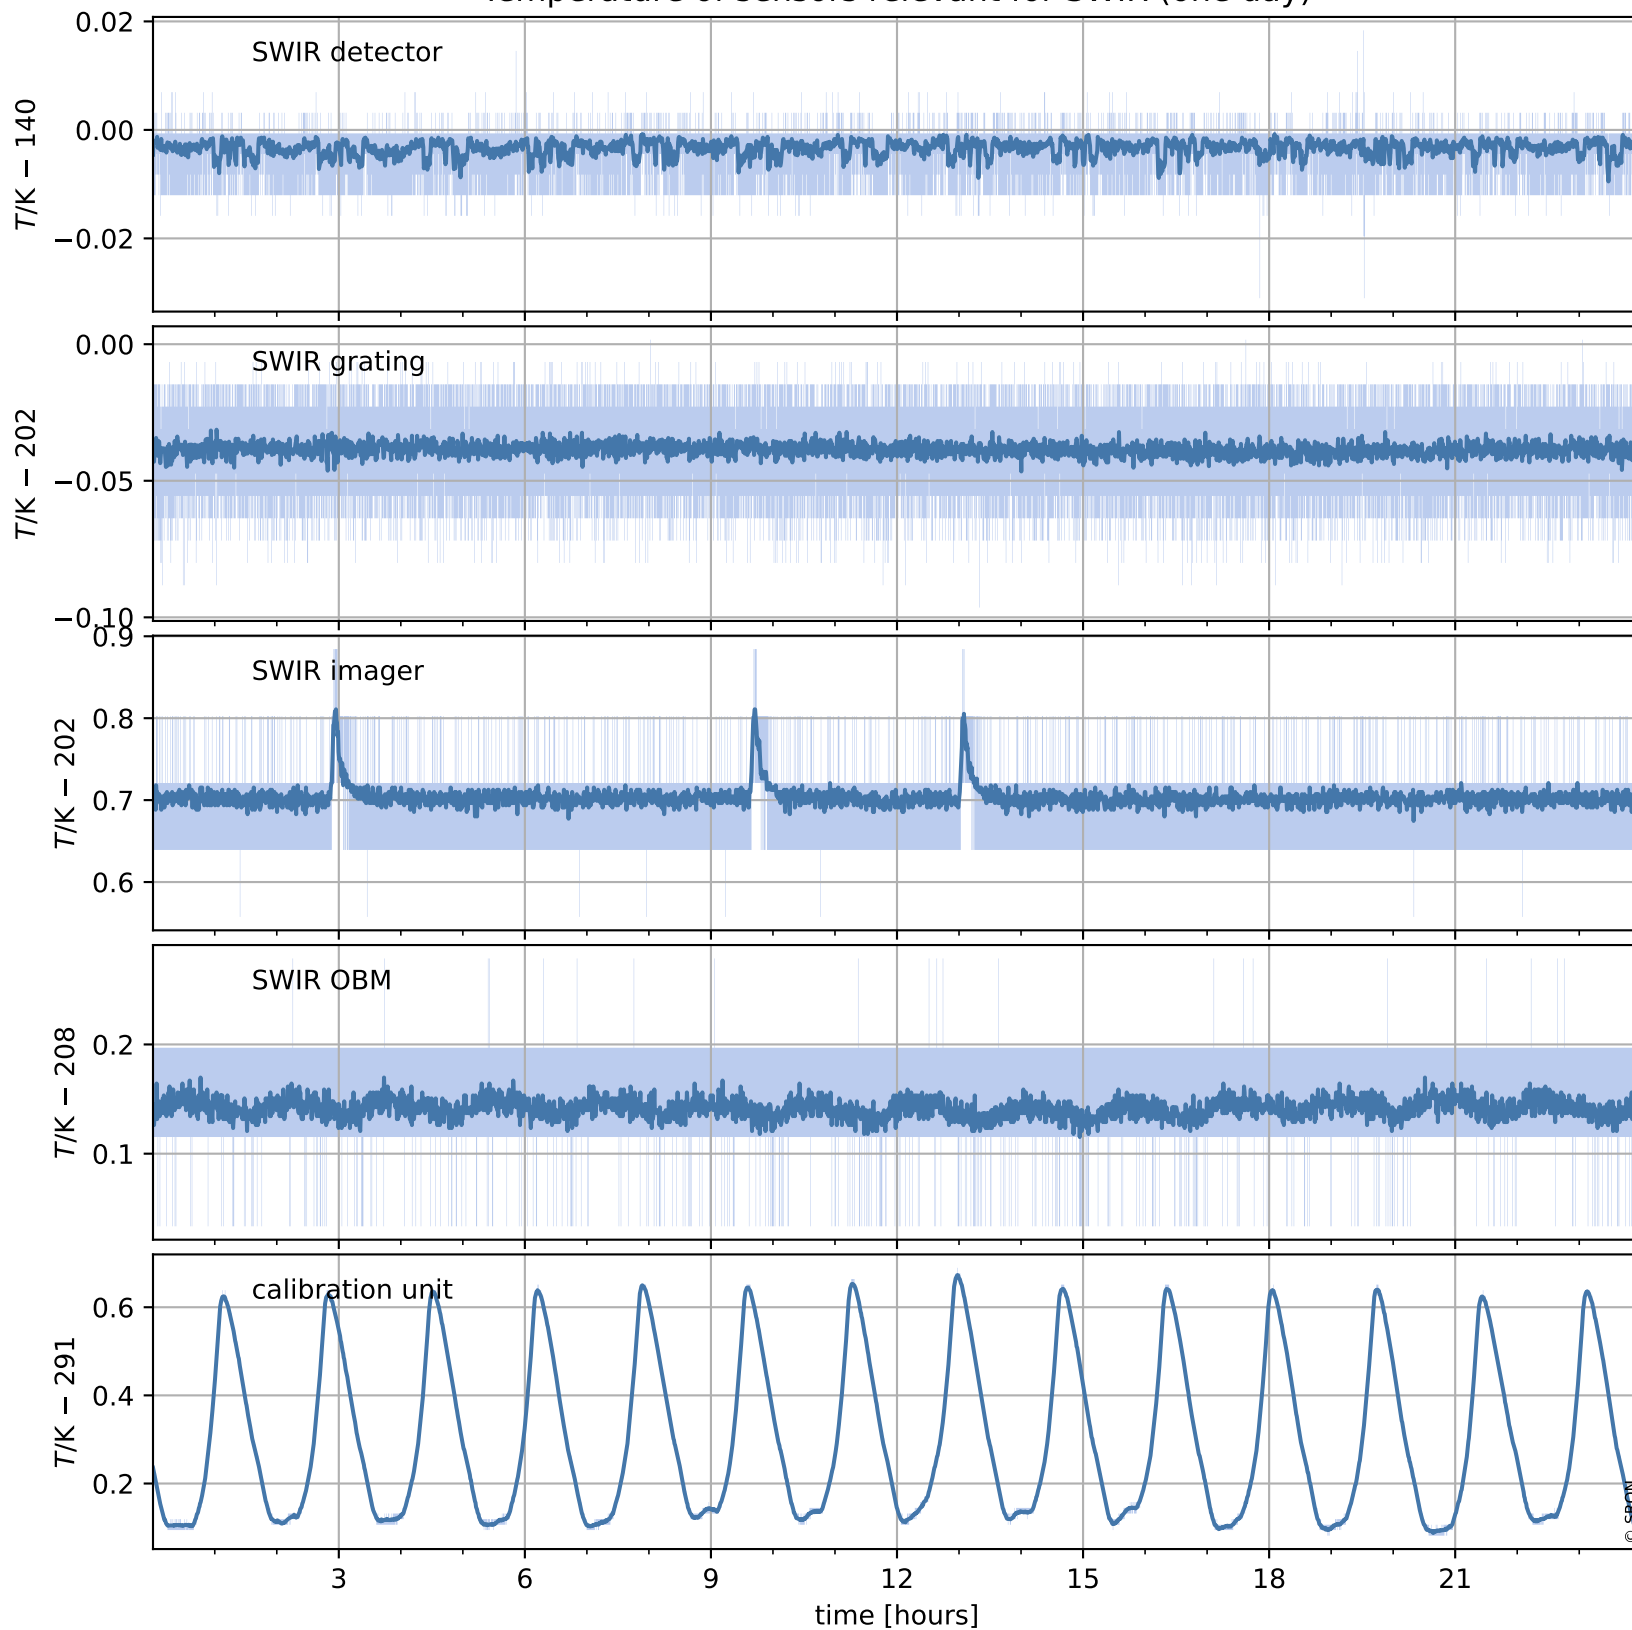

Tropomi SWIR housekeeping data

orbits : [26299, 26312]
coverage : 2022-11-10 / 2022-11-11
created : 2023-08-21T09:33:54

Temperature of sensors relevant for SWIR (one day)

Tropomi SWIR housekeeping data

orbits : [25828, 26312]
coverage : 2022-10-07 / 2022-11-11
created : 2023-08-21T09:33:54

Temperature of sensors relevant for SWIR (last month)

Tropomi SWIR housekeeping data

orbits : [26299, 26312]
coverage : 2022-11-10 / 2022-11-11
created : 2023-08-21T09:33:55

Current and duty cycle of 3 heaters relevant for SWIR (one day)

Tropomi SWIR housekeeping data

orbits : [25828, 26312]
coverage : 2022-10-07 / 2022-11-11
created : 2023-08-21T09:33:55

Current and duty cycle of 3 heaters relevant for SWIR (last month)

Tropomi SWIR housekeeping data