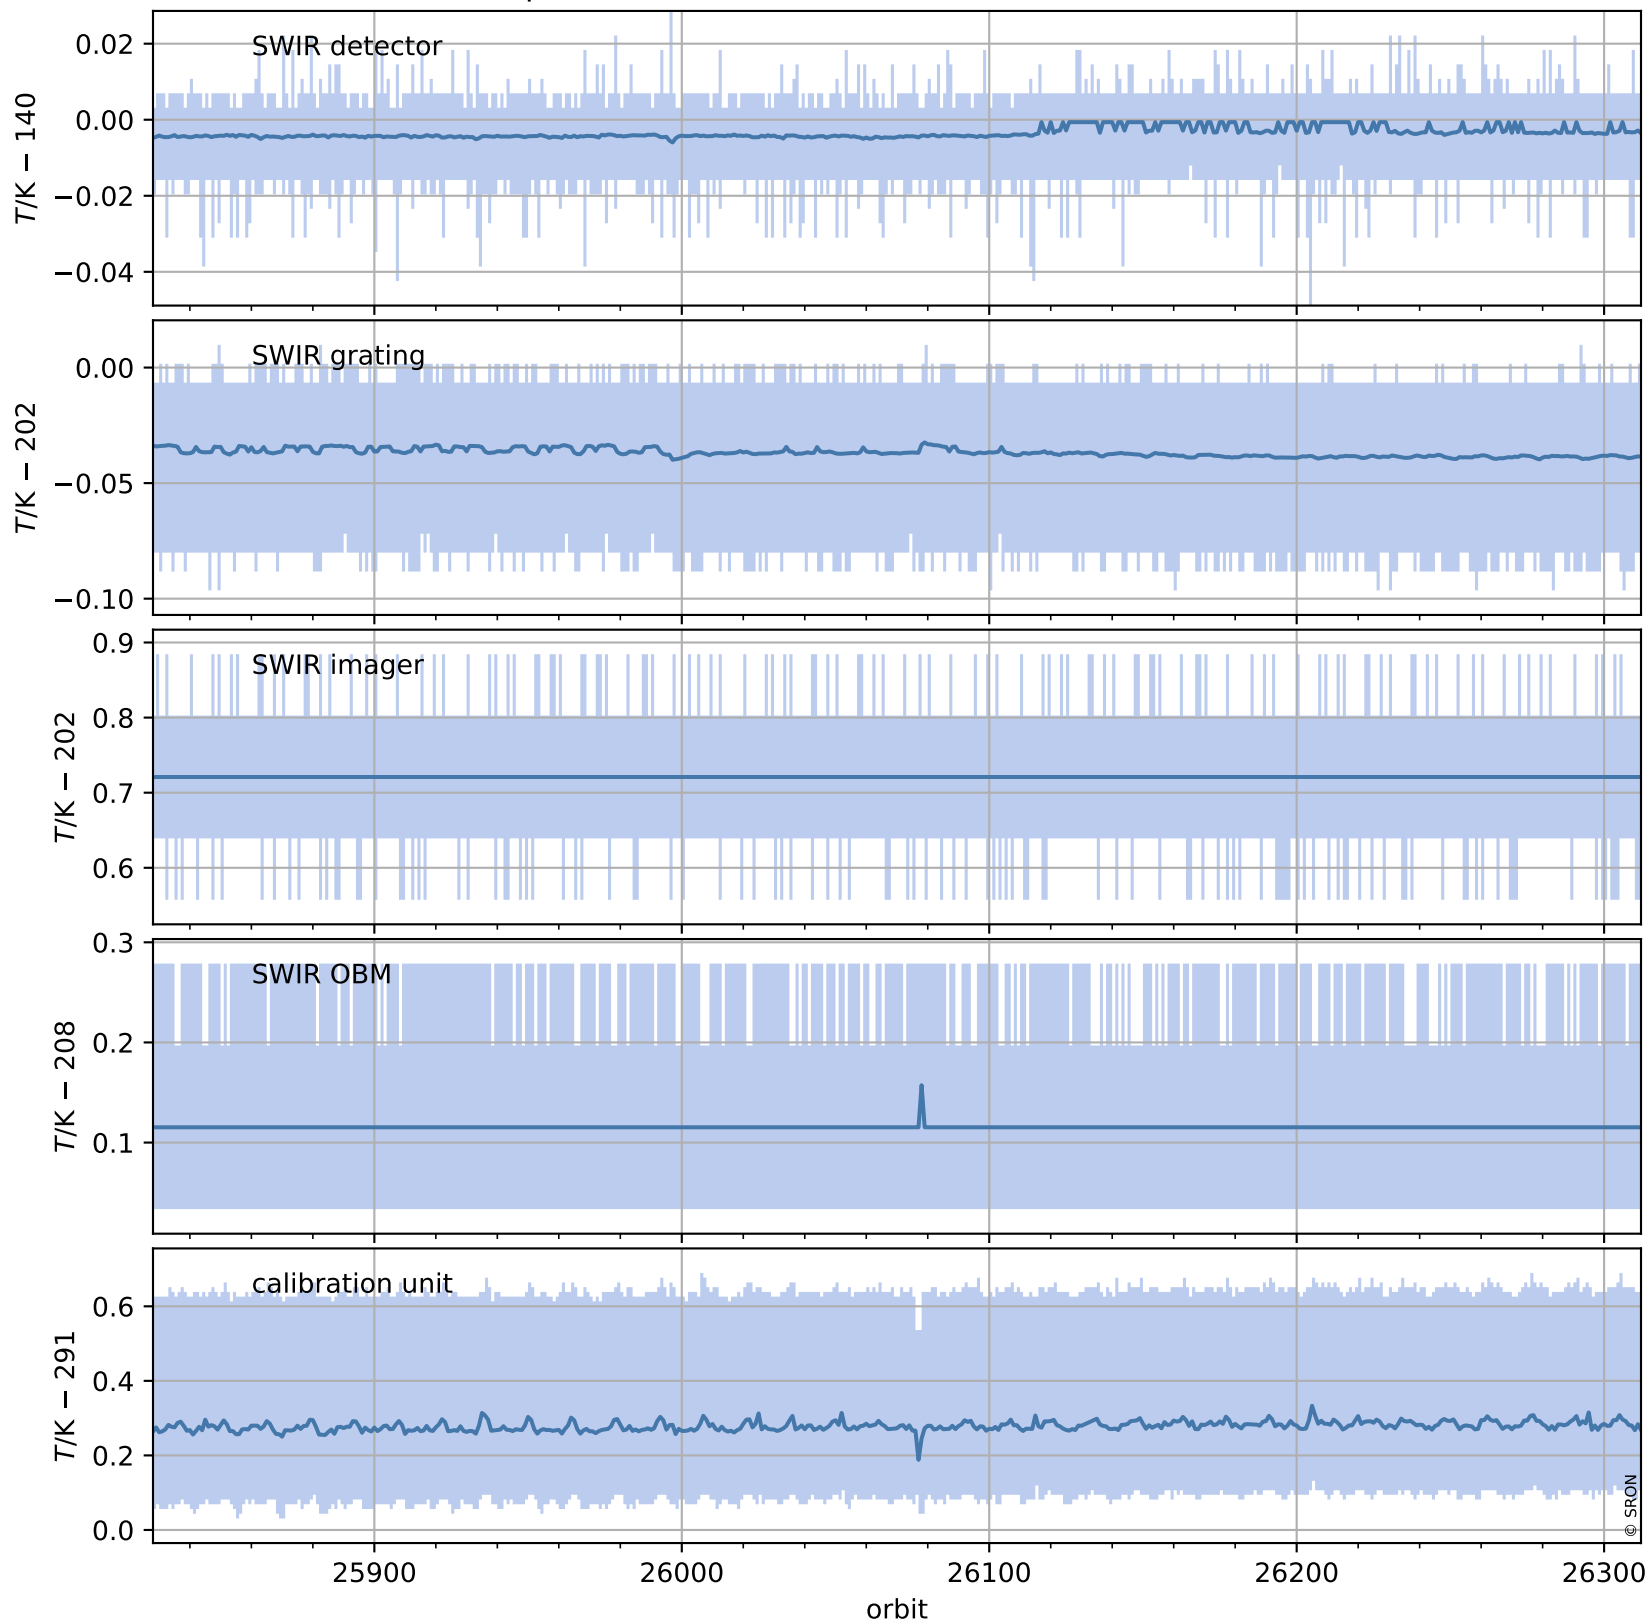

Tropomi SWIR housekeeping data

orbits : [26299, 26312]
coverage : 2022-11-10 / 2022-11-11
created : 2023-08-21T09:33:54

Temperature of sensors relevant for SWIR (one day)

Tropomi SWIR housekeeping data

orbits : [25828, 26312]
coverage : 2022-10-07 / 2022-11-11
created : 2023-08-21T09:33:54

Temperature of sensors relevant for SWIR (last month)

Tropomi SWIR housekeeping data

orbits : [26299, 26312]
coverage : 2022-11-10 / 2022-11-11
created : 2023-08-21T09:33:55

Current and duty cycle of 3 heaters relevant for SWIR (one day)

Tropomi SWIR housekeeping data

orbits : [25828, 26312]
coverage : 2022-10-07 / 2022-11-11
created : 2023-08-21T09:33:55

Current and duty cycle of 3 heaters relevant for SWIR (last month)

Tropomi SWIR housekeeping data

orbits : [26299, 26312]
coverage : 2022-11-10 / 2022-11-11
created : 2023-08-21T09:33:56

Temperature of sensors at the SWIR front-end electronics (one day)

Tropomi SWIR housekeeping data

orbits : [25828, 26312]
coverage : 2022-10-07 / 2022-11-11
created : 2023-08-21T09:33:56