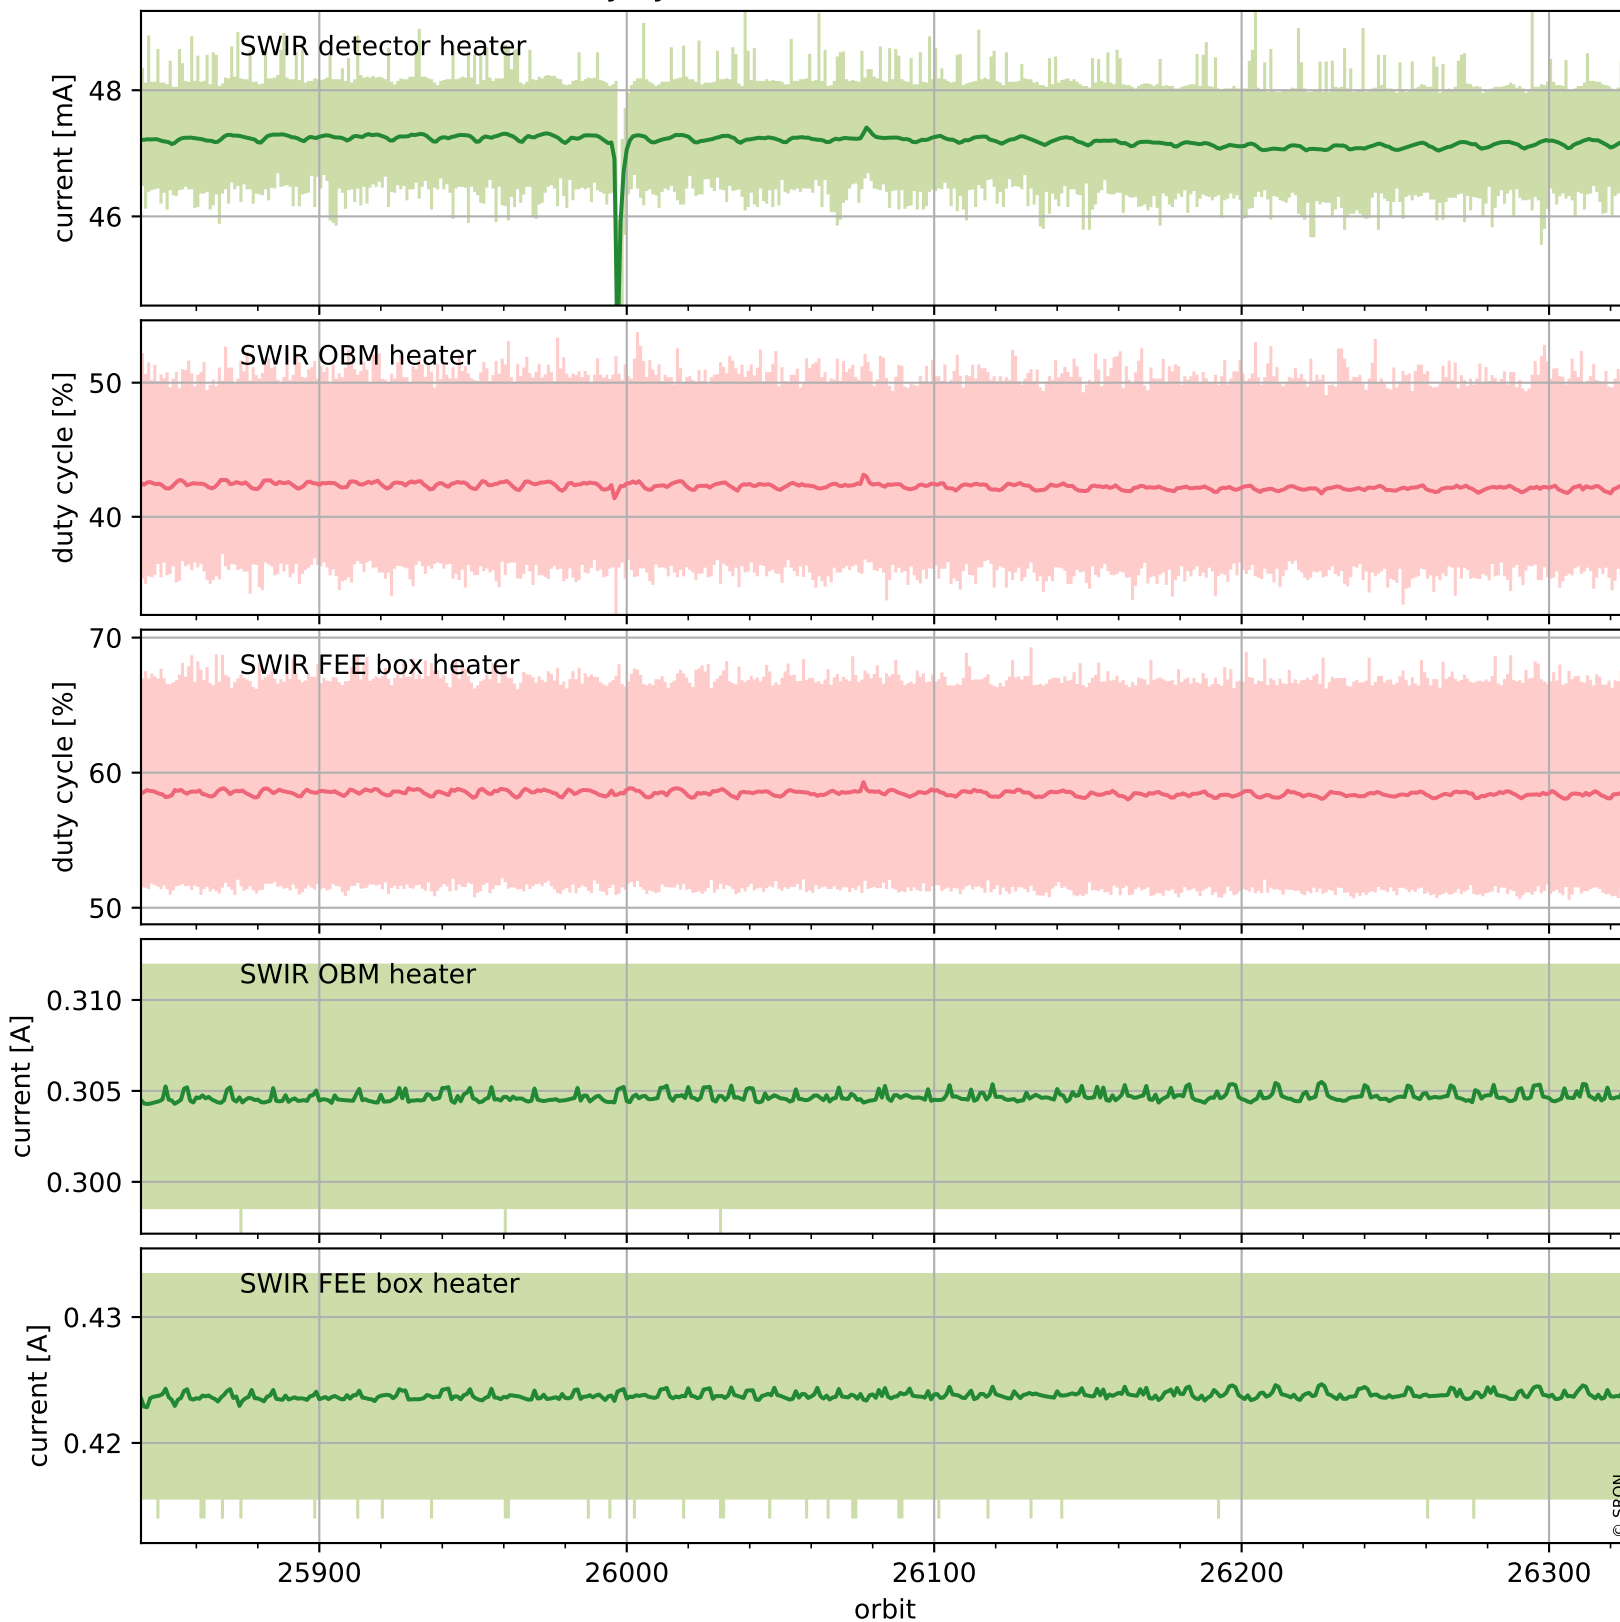

Tropomi SWIR housekeeping data

orbits : [26313, 26326]
coverage : 2022-11-11 / 2022-11-12
created : 2023-08-21T09:33:56

Temperature of sensors relevant for SWIR (one day)

Tropomi SWIR housekeeping data

orbits : [25842, 26326]
coverage : 2022-10-08 / 2022-11-12
created : 2023-08-21T09:33:57

Temperature of sensors relevant for SWIR (last month)

Tropomi SWIR housekeeping data

orbits : [26313, 26326]
coverage : 2022-11-11 / 2022-11-12
created : 2023-08-21T09:33:57

Current and duty cycle of 3 heaters relevant for SWIR (one day)

Tropomi SWIR housekeeping data

orbits : [25842, 26326]
coverage : 2022-10-08 / 2022-11-12
created : 2023-08-21T09:33:57

Current and duty cycle of 3 heaters relevant for SWIR (last month)

Tropomi SWIR housekeeping data

orbits : [26313, 26326]
coverage : 2022-11-11 / 2022-11-12
created : 2023-08-21T09:33:58

Temperature of sensors at the SWIR front-end electronics (one day)

Tropomi SWIR housekeeping data

orbits : [25842, 26326]
coverage : 2022-10-08 / 2022-11-12
created : 2023-08-21T09:33:58