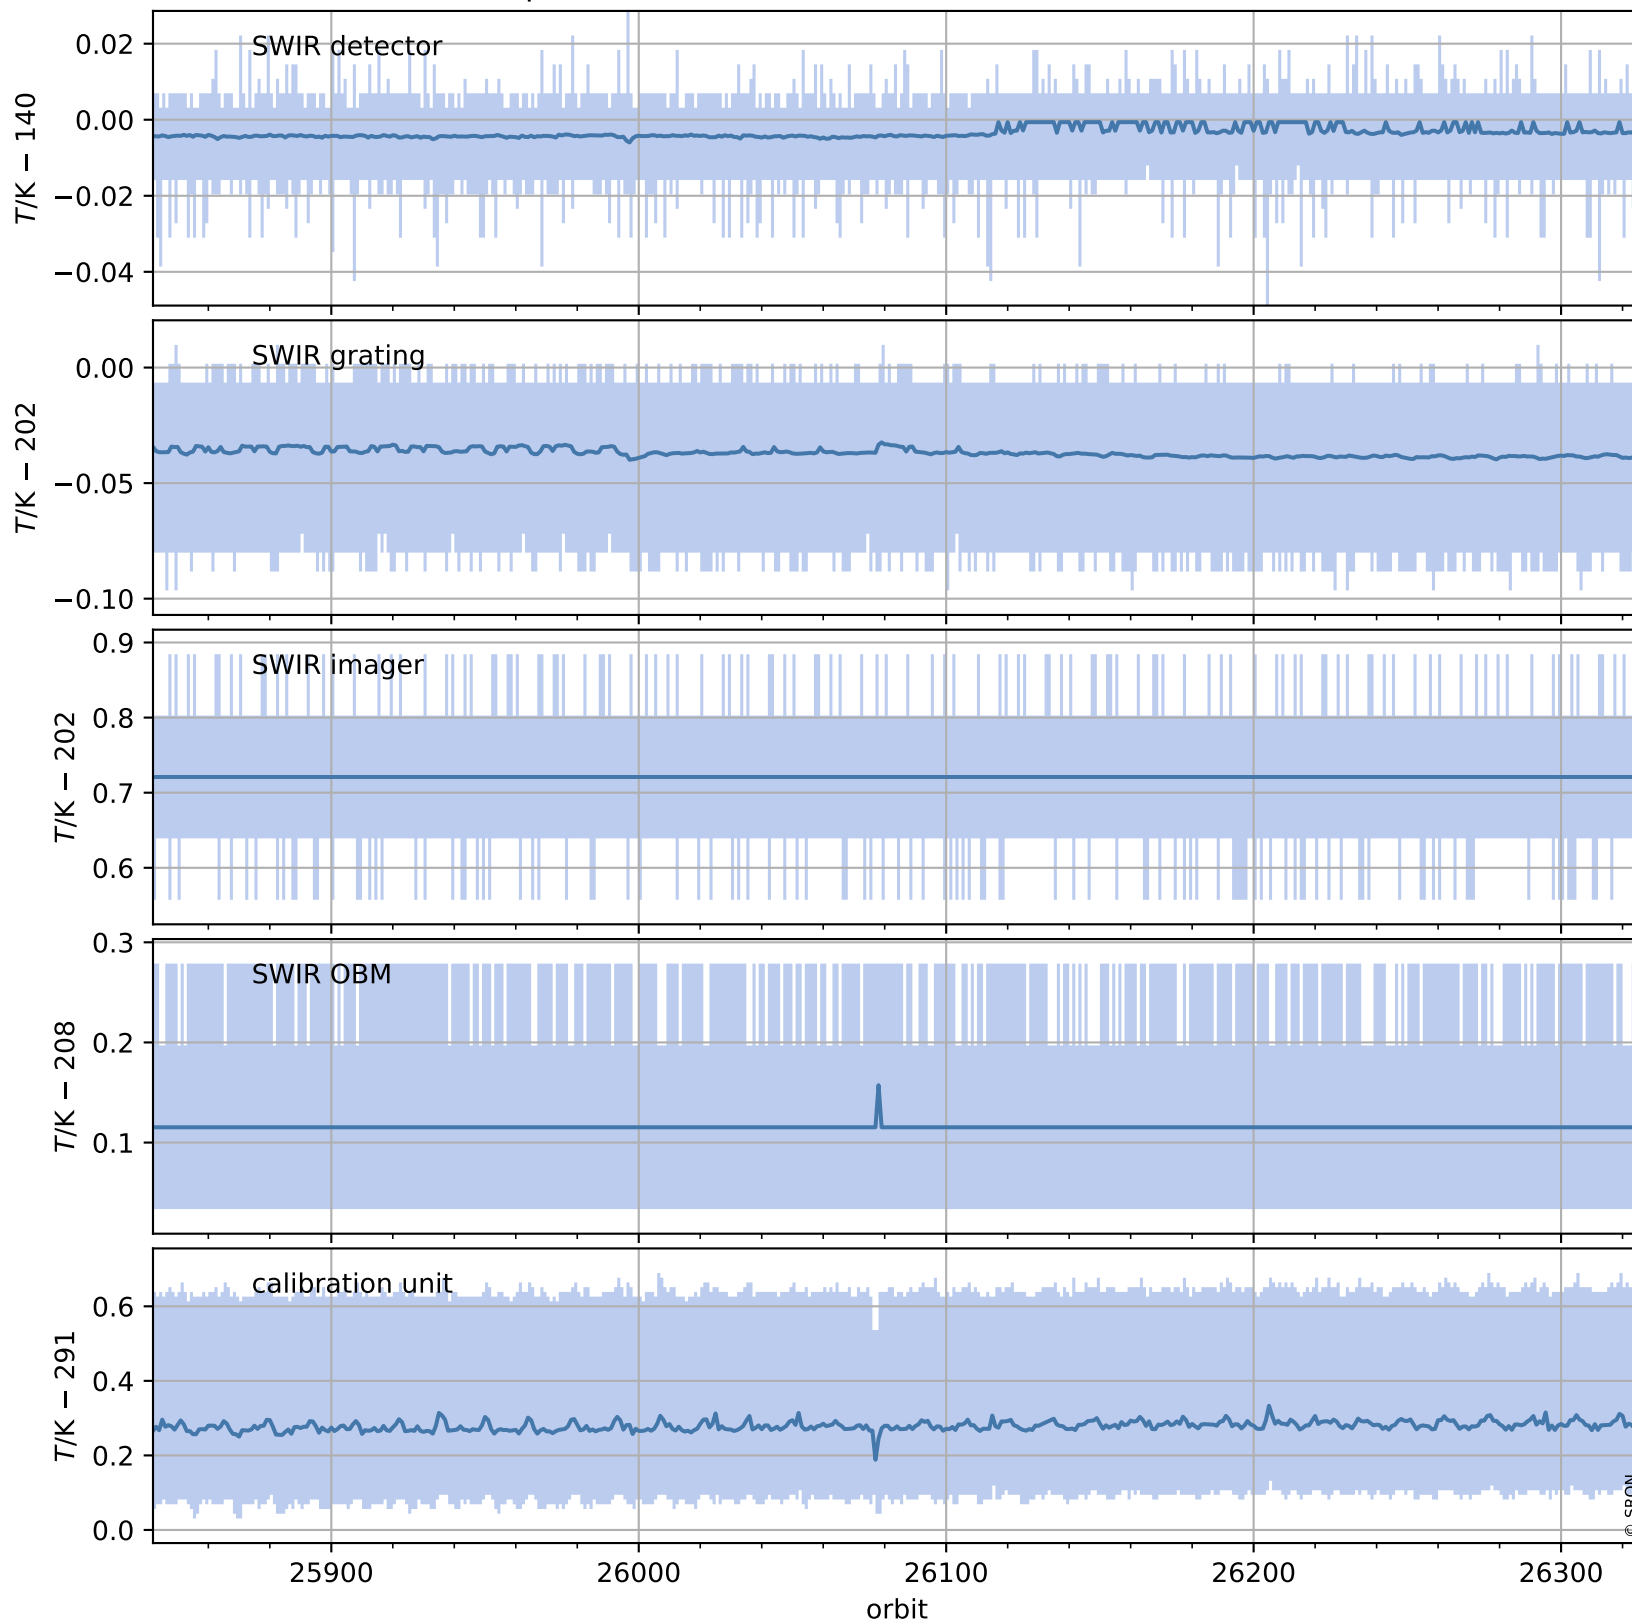

Tropomi SWIR housekeeping data

orbits : [26313, 26326]
coverage : 2022-11-11 / 2022-11-12
created : 2023-08-21T09:33:56

Temperature of sensors relevant for SWIR (one day)

Tropomi SWIR housekeeping data

orbits : [25842, 26326]
coverage : 2022-10-08 / 2022-11-12
created : 2023-08-21T09:33:57

Temperature of sensors relevant for SWIR (last month)

Tropomi SWIR housekeeping data

orbits : [26313, 26326]
coverage : 2022-11-11 / 2022-11-12
created : 2023-08-21T09:33:57

Current and duty cycle of 3 heaters relevant for SWIR (one day)

Tropomi SWIR housekeeping data

orbits : [25842, 26326]
coverage : 2022-10-08 / 2022-11-12
created : 2023-08-21T09:33:57

Current and duty cycle of 3 heaters relevant for SWIR (last month)

Tropomi SWIR housekeeping data

orbits : [26313, 26326]
coverage : 2022-11-11 / 2022-11-12
created : 2023-08-21T09:33:58

Temperature of sensors at the SWIR front-end electronics (one day)

Tropomi SWIR housekeeping data

orbits : [25842, 26326]
coverage : 2022-10-08 / 2022-11-12
created : 2023-08-21T09:33:58