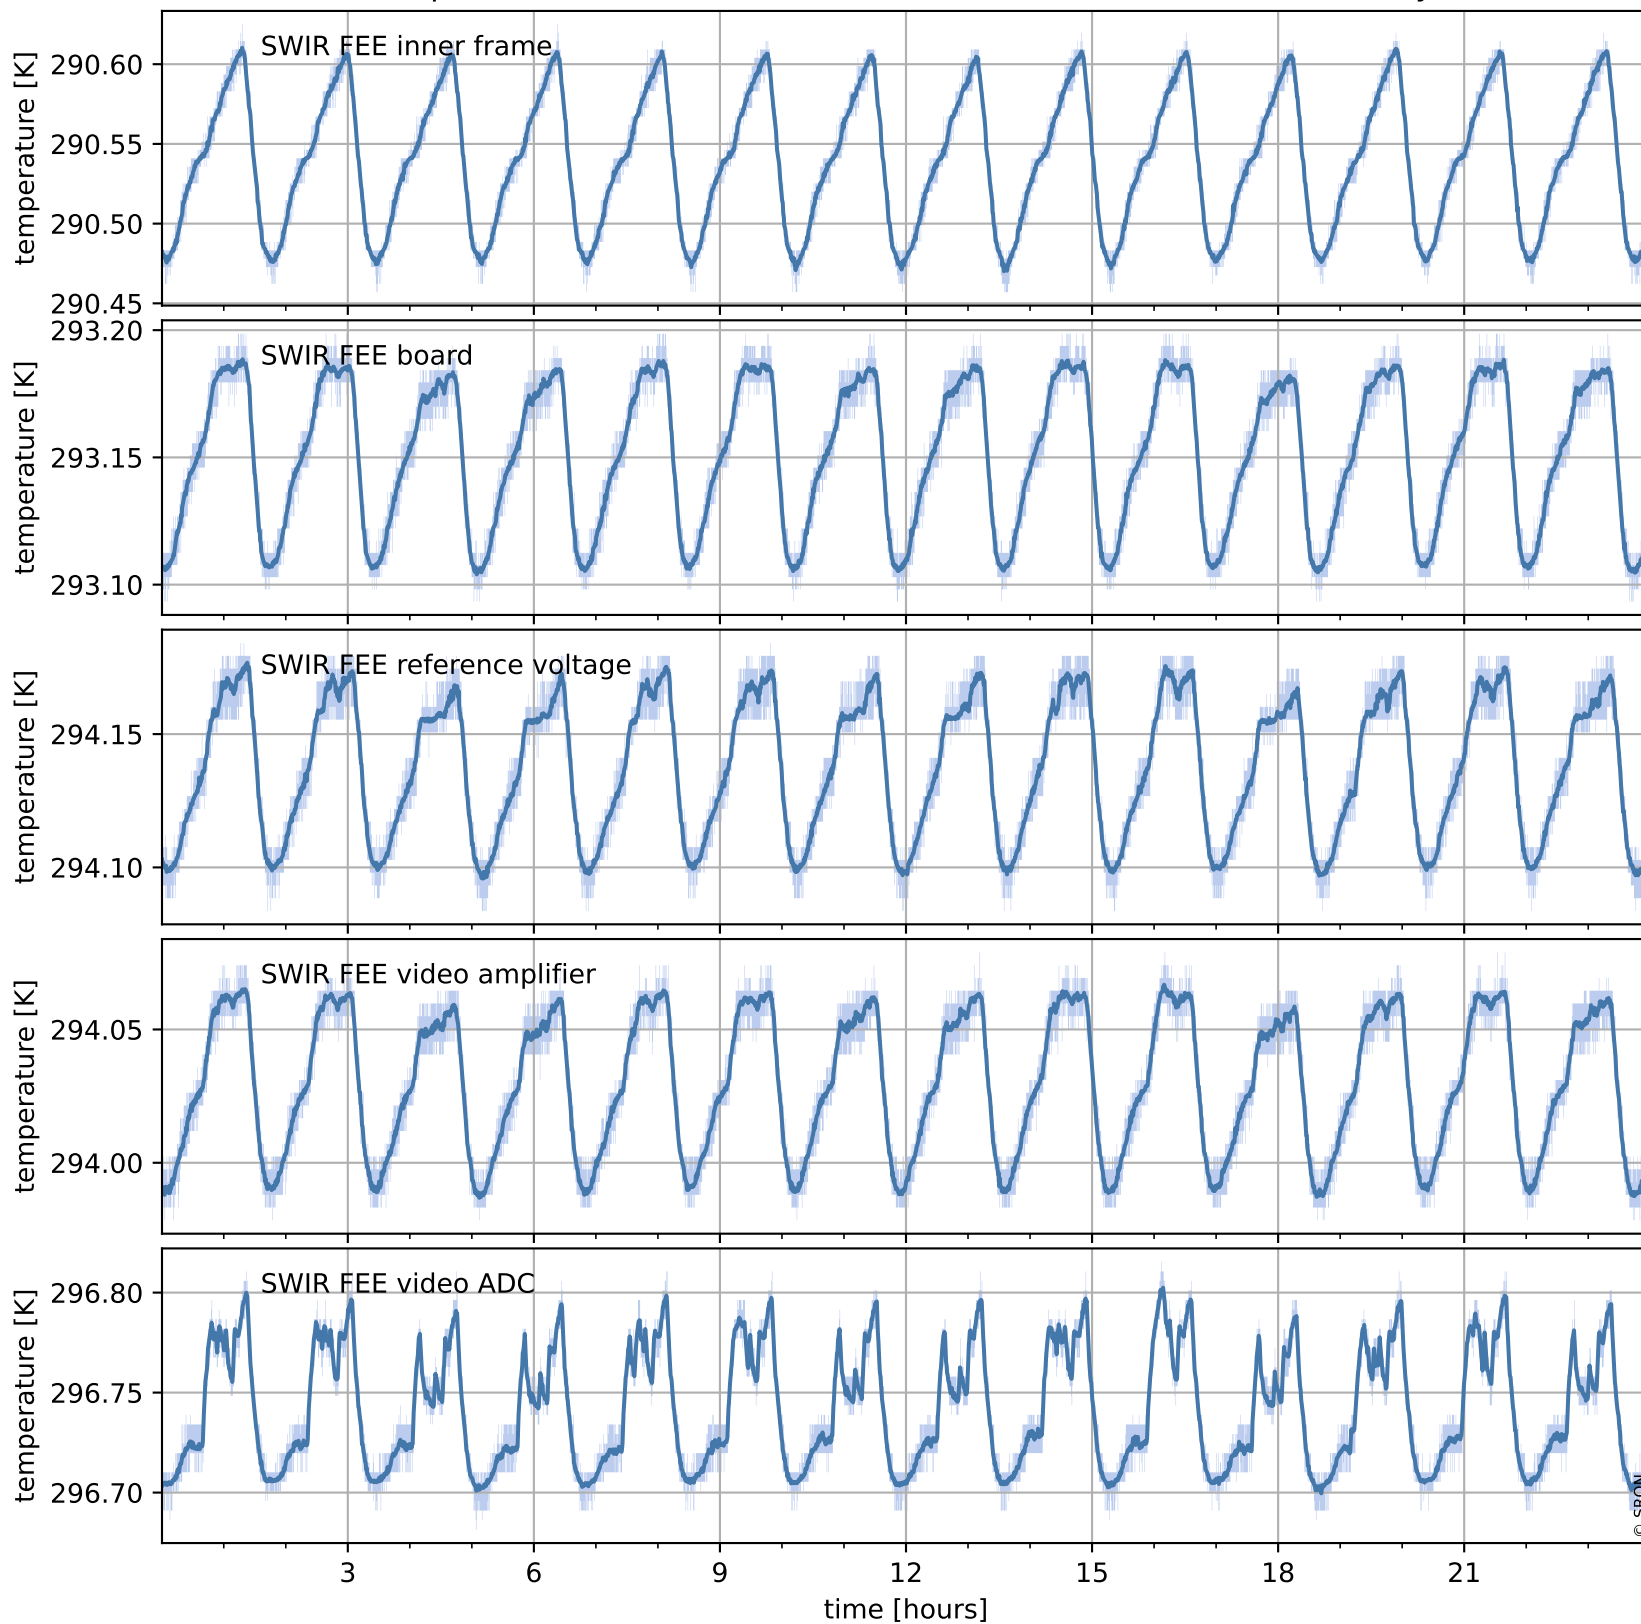

Tropomi SWIR housekeeping data

orbits : [26313, 26326]
coverage : 2022-11-11 / 2022-11-12
created : 2023-08-21T09:33:56

Temperature of sensors relevant for SWIR (one day)

Tropomi SWIR housekeeping data

orbits : [25842, 26326]
coverage : 2022-10-08 / 2022-11-12
created : 2023-08-21T09:33:57

Temperature of sensors relevant for SWIR (last month)

Tropomi SWIR housekeeping data

orbits : [26313, 26326]
coverage : 2022-11-11 / 2022-11-12
created : 2023-08-21T09:33:57

Current and duty cycle of 3 heaters relevant for SWIR (one day)

Tropomi SWIR housekeeping data

orbits : [25842, 26326]
coverage : 2022-10-08 / 2022-11-12
created : 2023-08-21T09:33:57

Current and duty cycle of 3 heaters relevant for SWIR (last month)

Tropomi SWIR housekeeping data

orbits : [26313, 26326]
coverage : 2022-11-11 / 2022-11-12
created : 2023-08-21T09:33:58

Temperature of sensors at the SWIR front-end electronics (one day)

Tropomi SWIR housekeeping data

orbits : [25842, 26326]
coverage : 2022-10-08 / 2022-11-12
created : 2023-08-21T09:33:58