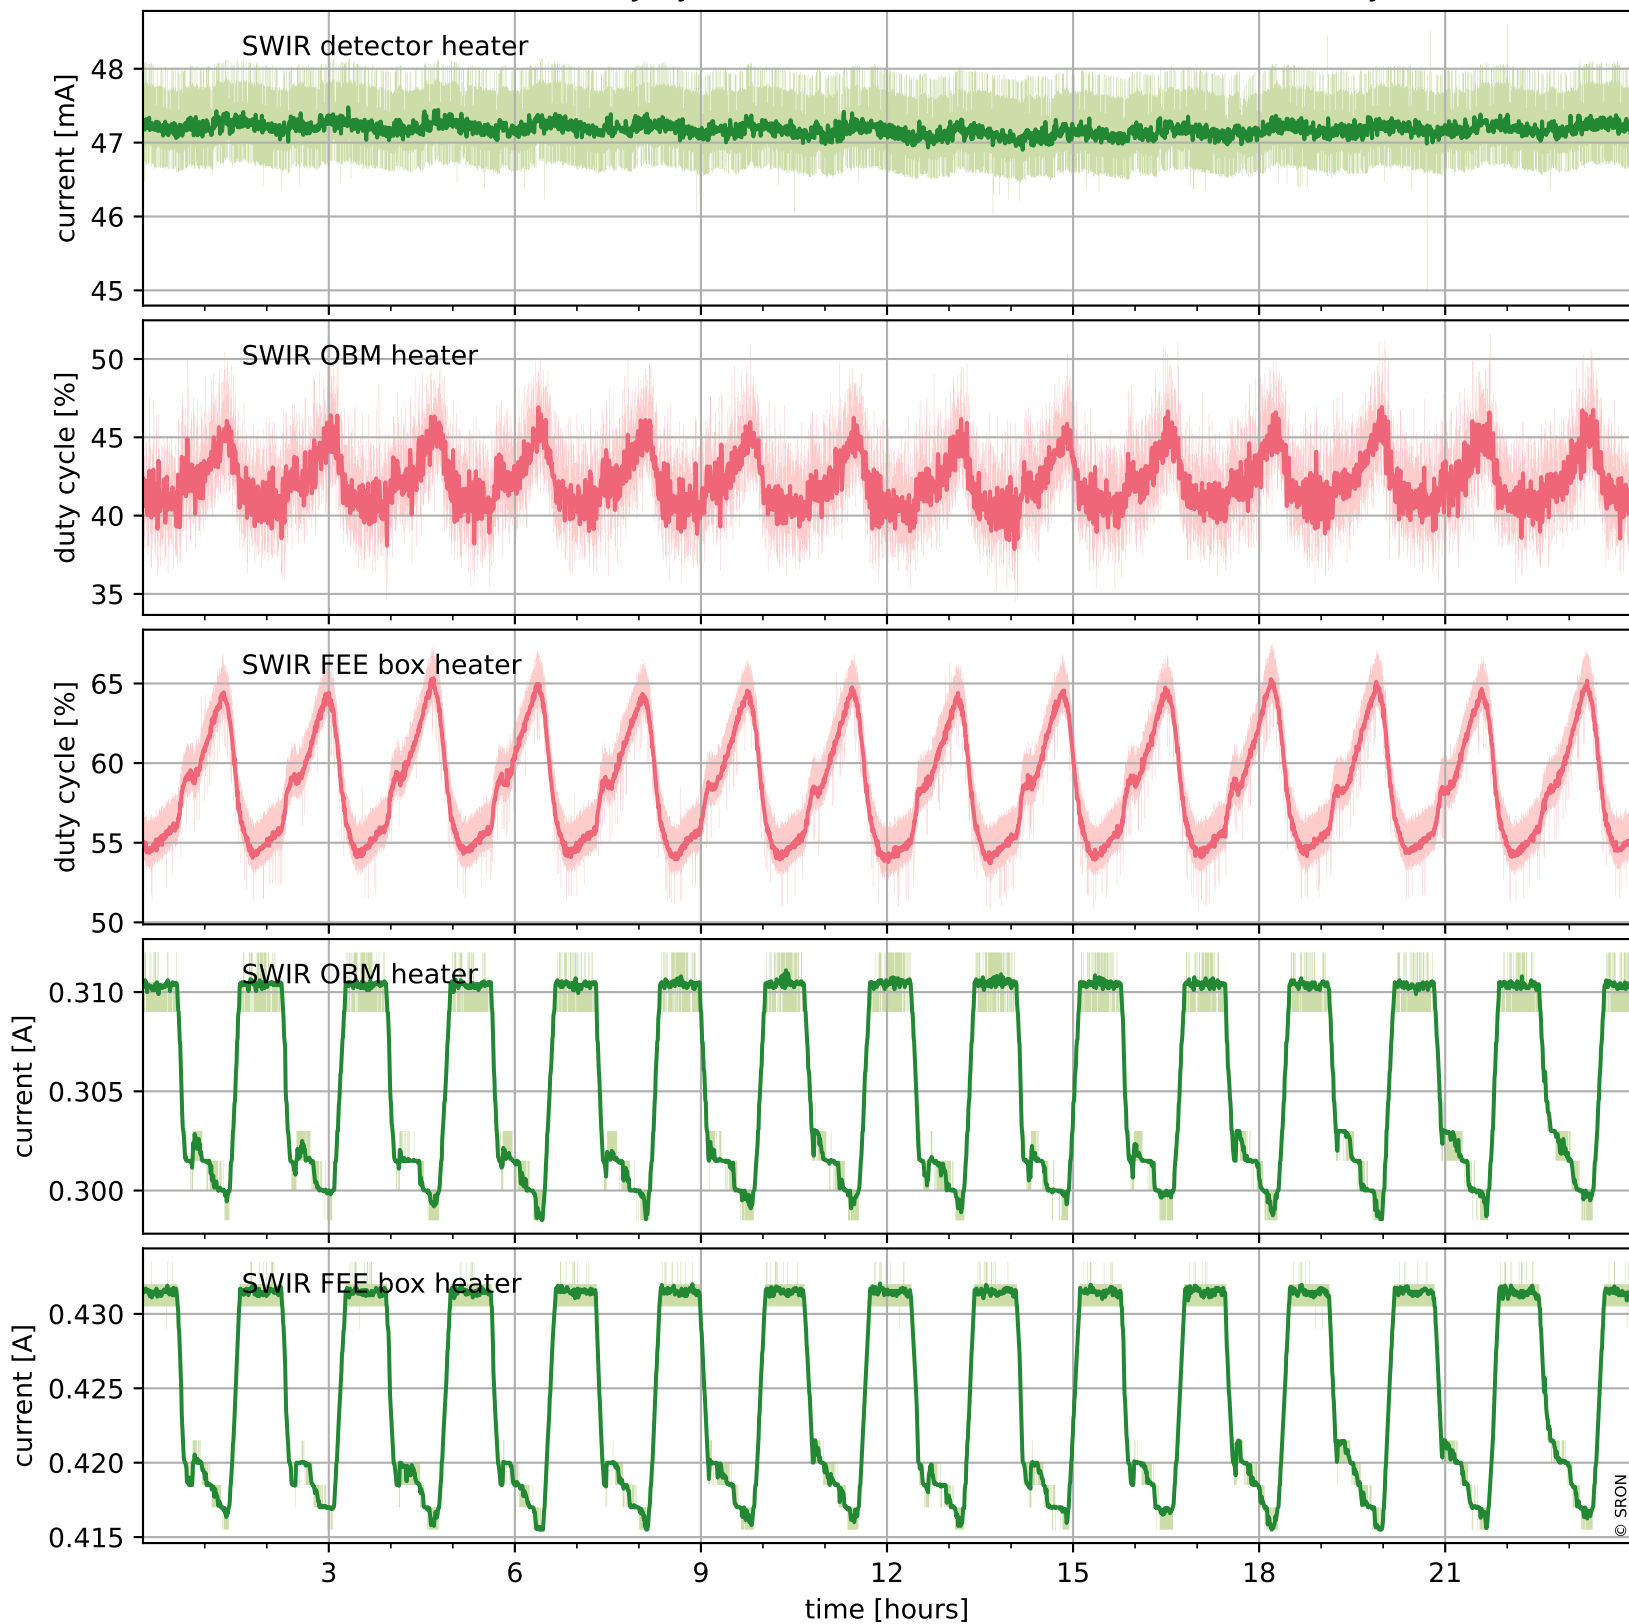

Tropomi SWIR housekeeping data

orbits : [26313, 26326]
coverage : 2022-11-11 / 2022-11-12
created : 2023-08-21T09:33:56

Temperature of sensors relevant for SWIR (one day)

Tropomi SWIR housekeeping data

orbits : [25842, 26326]
coverage : 2022-10-08 / 2022-11-12
created : 2023-08-21T09:33:57

Temperature of sensors relevant for SWIR (last month)

Tropomi SWIR housekeeping data

orbits : [26313, 26326]
coverage : 2022-11-11 / 2022-11-12
created : 2023-08-21T09:33:57

Current and duty cycle of 3 heaters relevant for SWIR (one day)

Tropomi SWIR housekeeping data

orbits : [25842, 26326]
coverage : 2022-10-08 / 2022-11-12
created : 2023-08-21T09:33:57

Current and duty cycle of 3 heaters relevant for SWIR (last month)

Tropomi SWIR housekeeping data