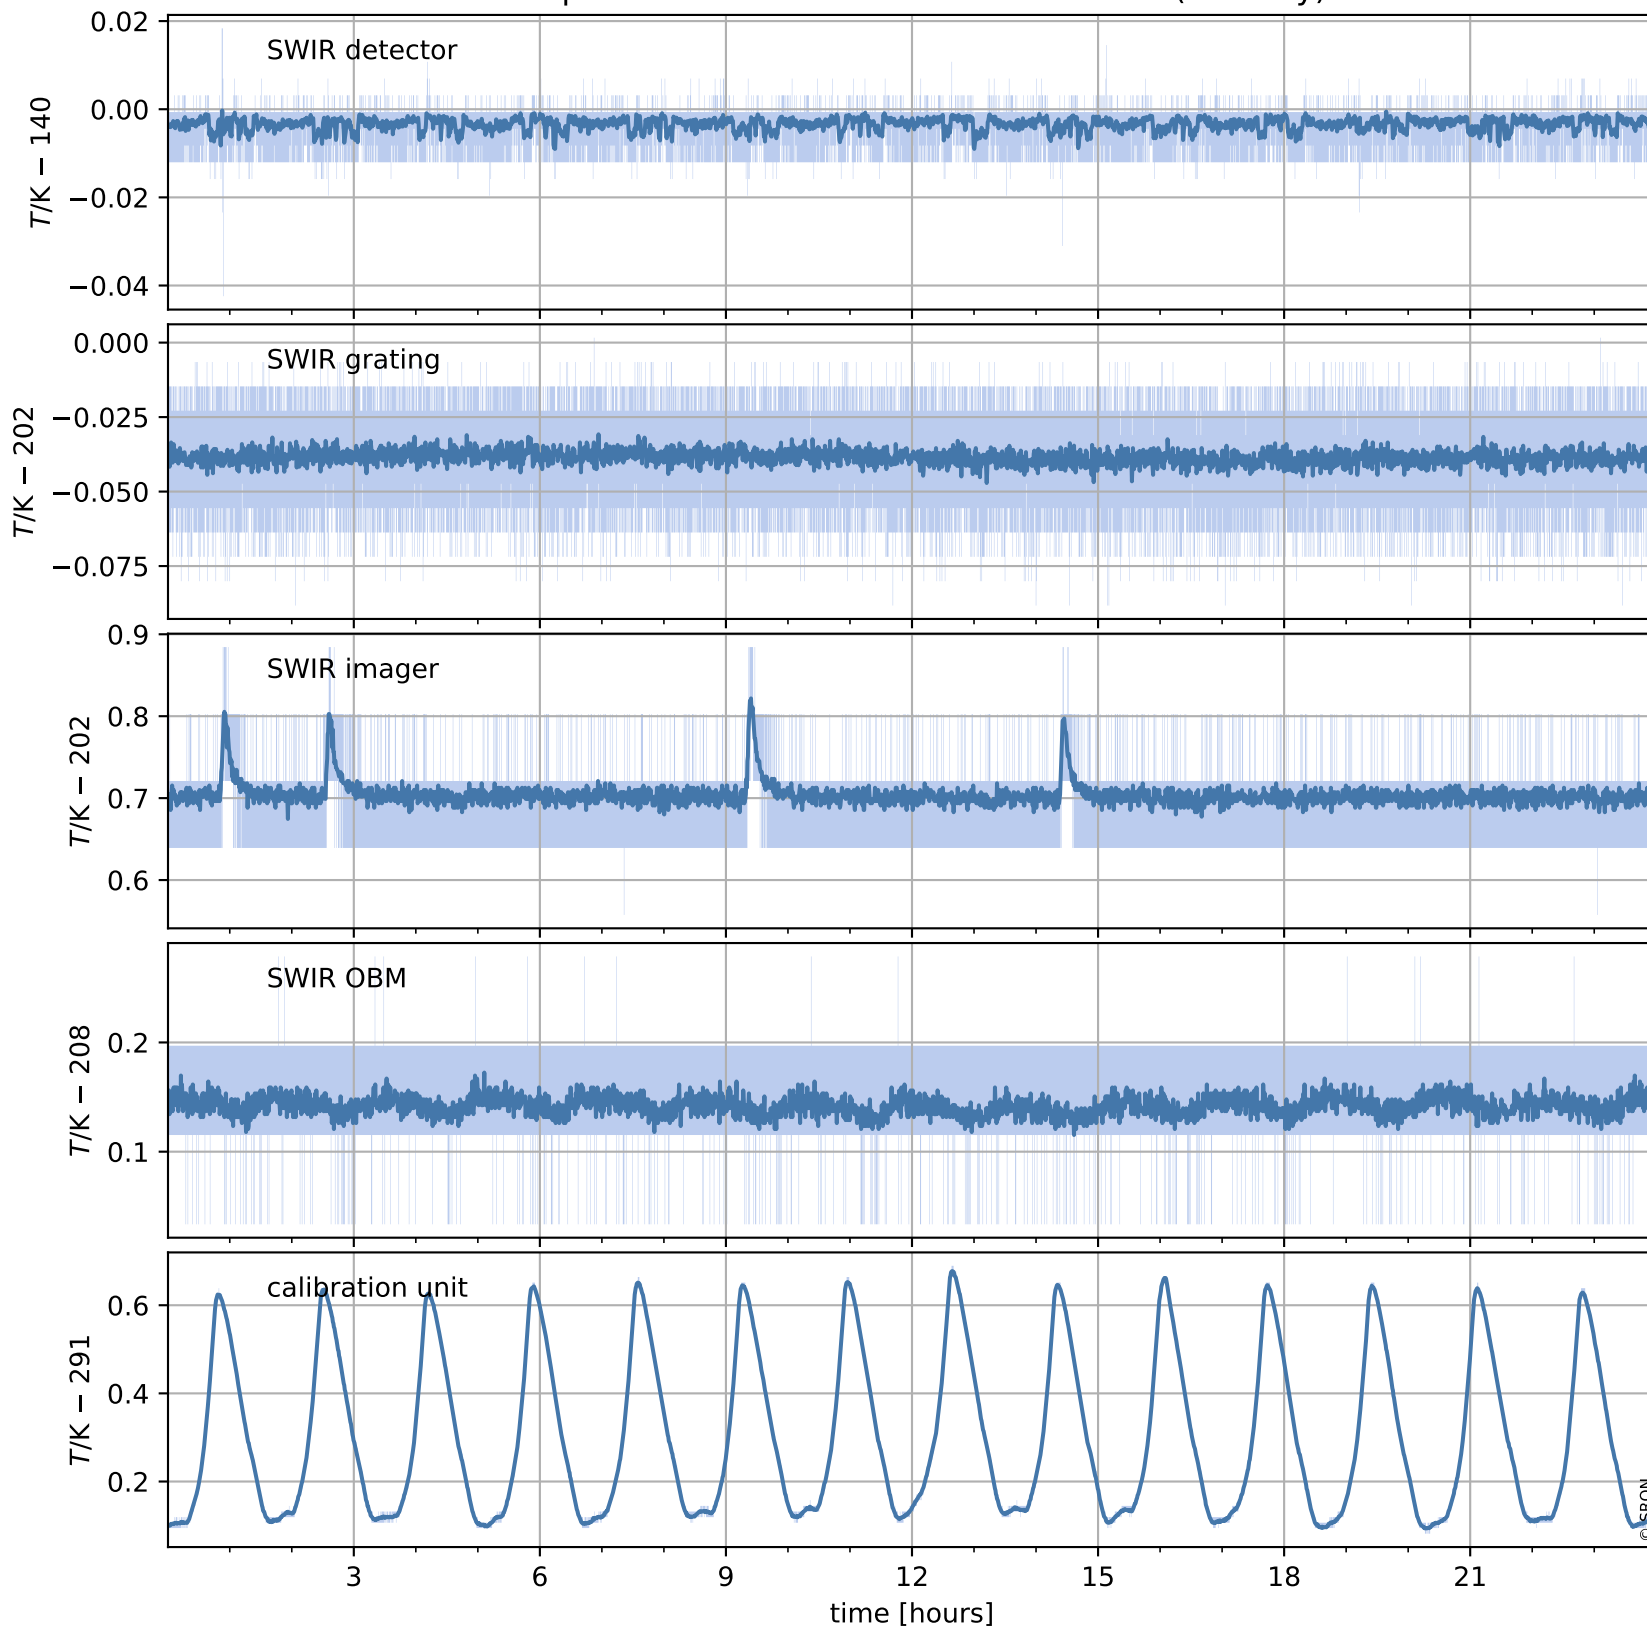

Tropomi SWIR housekeeping data

orbits : [26313, 26326]
coverage : 2022-11-11 / 2022-11-12
created : 2023-08-21T09:33:56

Temperature of sensors relevant for SWIR (one day)

Tropomi SWIR housekeeping data

orbits : [25842, 26326]
coverage : 2022-10-08 / 2022-11-12
created : 2023-08-21T09:33:57

Temperature of sensors relevant for SWIR (last month)

Tropomi SWIR housekeeping data

orbits : [26313, 26326]
coverage : 2022-11-11 / 2022-11-12
created : 2023-08-21T09:33:57

Current and duty cycle of 3 heaters relevant for SWIR (one day)