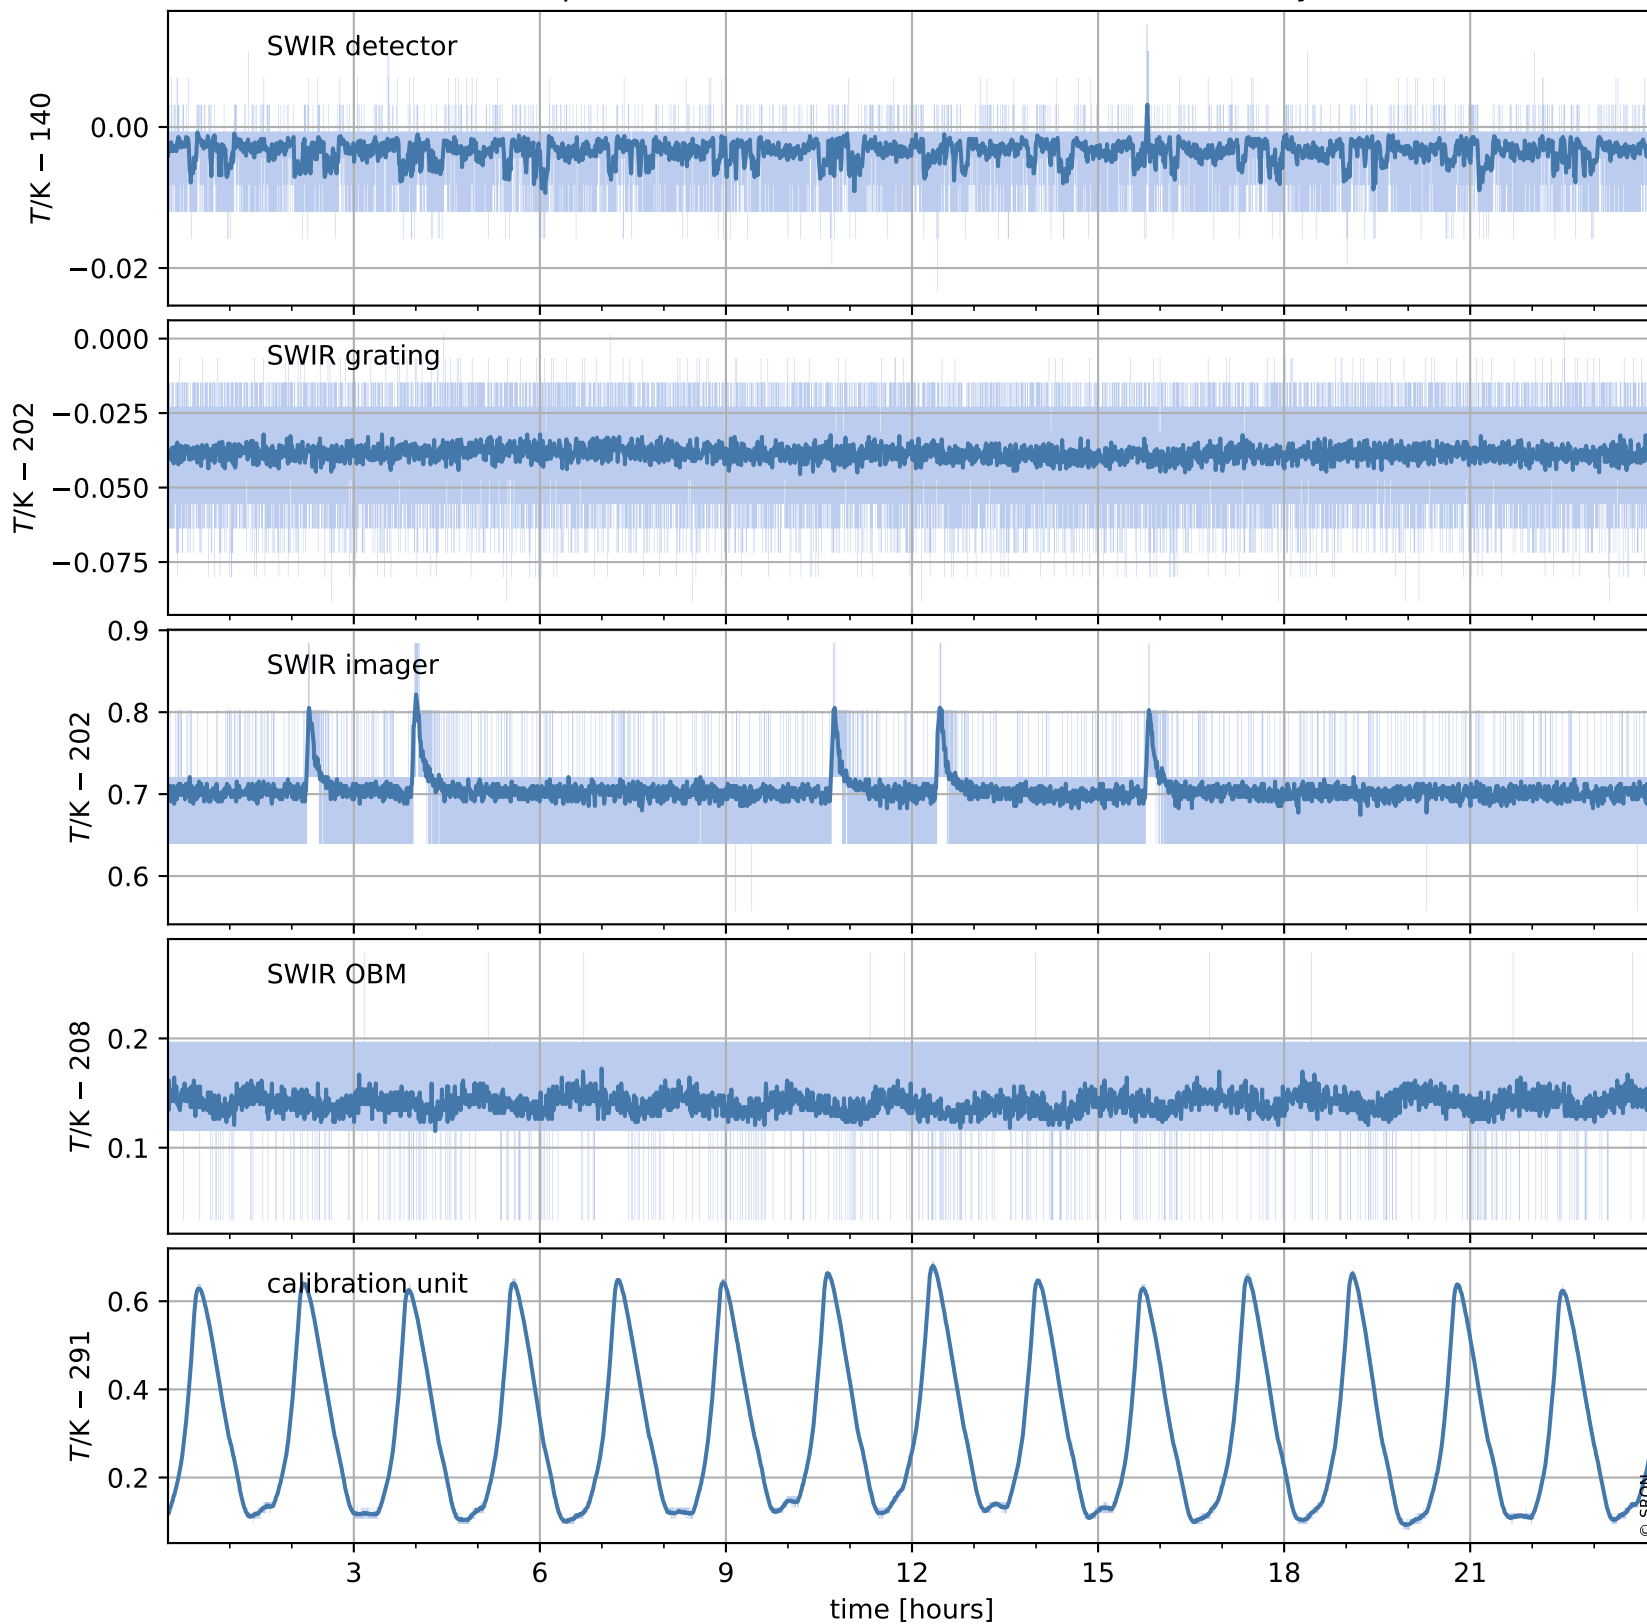

Tropomi SWIR housekeeping data

orbits : [26327, 26340]
coverage : 2022-11-12 / 2022-11-13
created : 2023-08-21T09:33:59

Temperature of sensors relevant for SWIR (one day)

Tropomi SWIR housekeeping data

orbits : [25856, 26340]
coverage : 2022-10-09 / 2022-11-13
created : 2023-08-21T09:33:59

Temperature of sensors relevant for SWIR (last month)

Tropomi SWIR housekeeping data

orbits : [26327, 26340]
coverage : 2022-11-12 / 2022-11-13
created : 2023-08-21T09:33:59

Current and duty cycle of 3 heaters relevant for SWIR (one day)

Tropomi SWIR housekeeping data

orbits : [25856, 26340]
coverage : 2022-10-09 / 2022-11-13
created : 2023-08-21T09:34:00

Current and duty cycle of 3 heaters relevant for SWIR (last month)

Tropomi SWIR housekeeping data