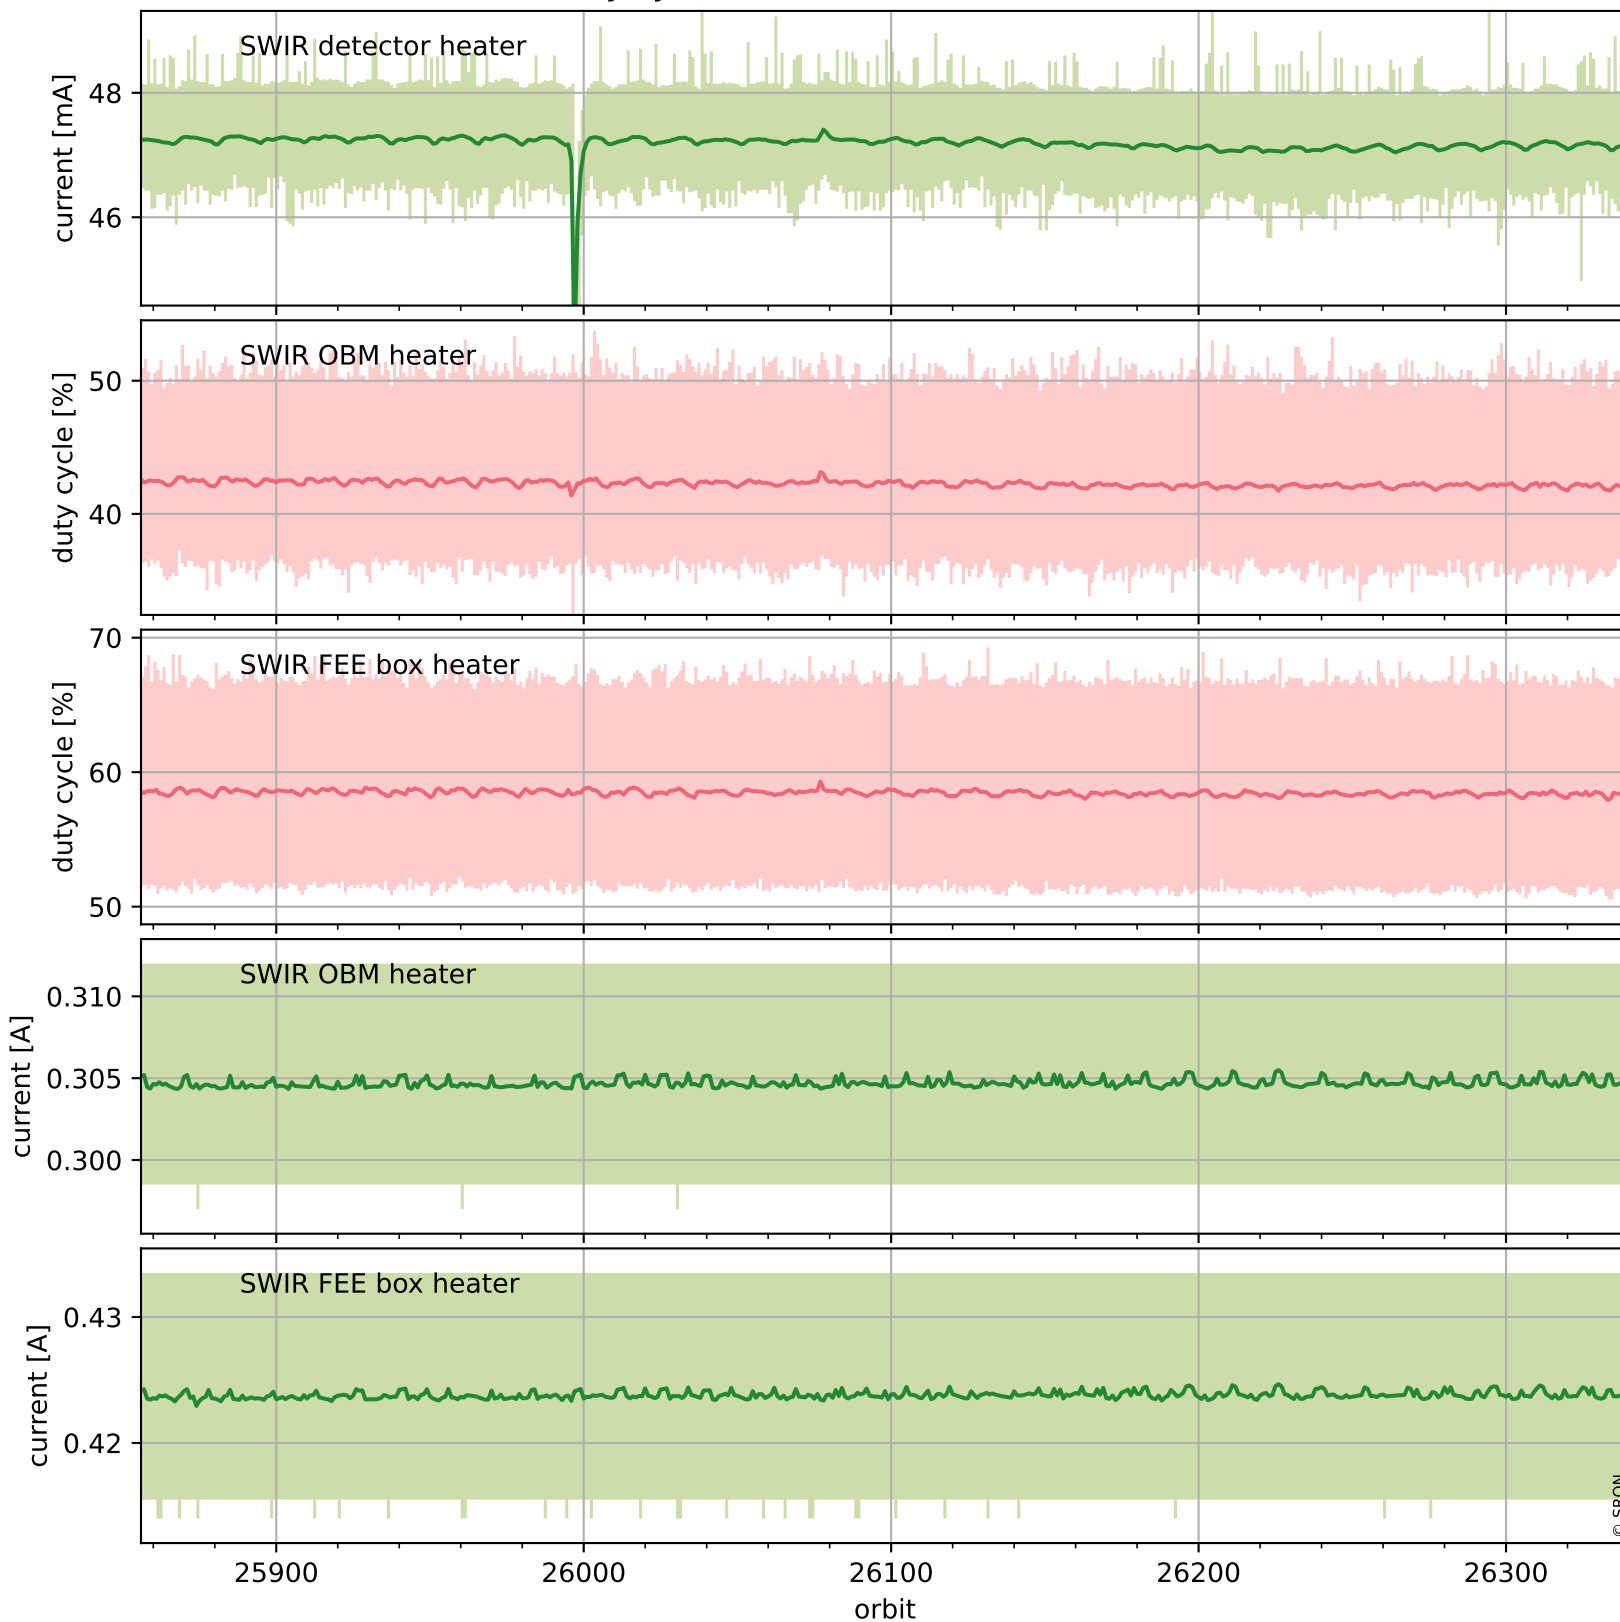

Tropomi SWIR housekeeping data

orbits : [26327, 26340]
coverage : 2022-11-12 / 2022-11-13
created : 2023-08-21T09:33:59

Temperature of sensors relevant for SWIR (one day)

Tropomi SWIR housekeeping data

orbits : [25856, 26340]
coverage : 2022-10-09 / 2022-11-13
created : 2023-08-21T09:33:59

Temperature of sensors relevant for SWIR (last month)

Tropomi SWIR housekeeping data

orbits : [26327, 26340]
coverage : 2022-11-12 / 2022-11-13
created : 2023-08-21T09:33:59

Current and duty cycle of 3 heaters relevant for SWIR (one day)

Tropomi SWIR housekeeping data

orbits : [25856, 26340]
coverage : 2022-10-09 / 2022-11-13
created : 2023-08-21T09:34:00

Current and duty cycle of 3 heaters relevant for SWIR (last month)

Tropomi SWIR housekeeping data

orbits : [26327, 26340]
coverage : 2022-11-12 / 2022-11-13
created : 2023-08-21T09:34:00

Temperature of sensors at the SWIR front-end electronics (one day)

Tropomi SWIR housekeeping data

orbits : [25856, 26340]
coverage : 2022-10-09 / 2022-11-13
created : 2023-08-21T09:34:00