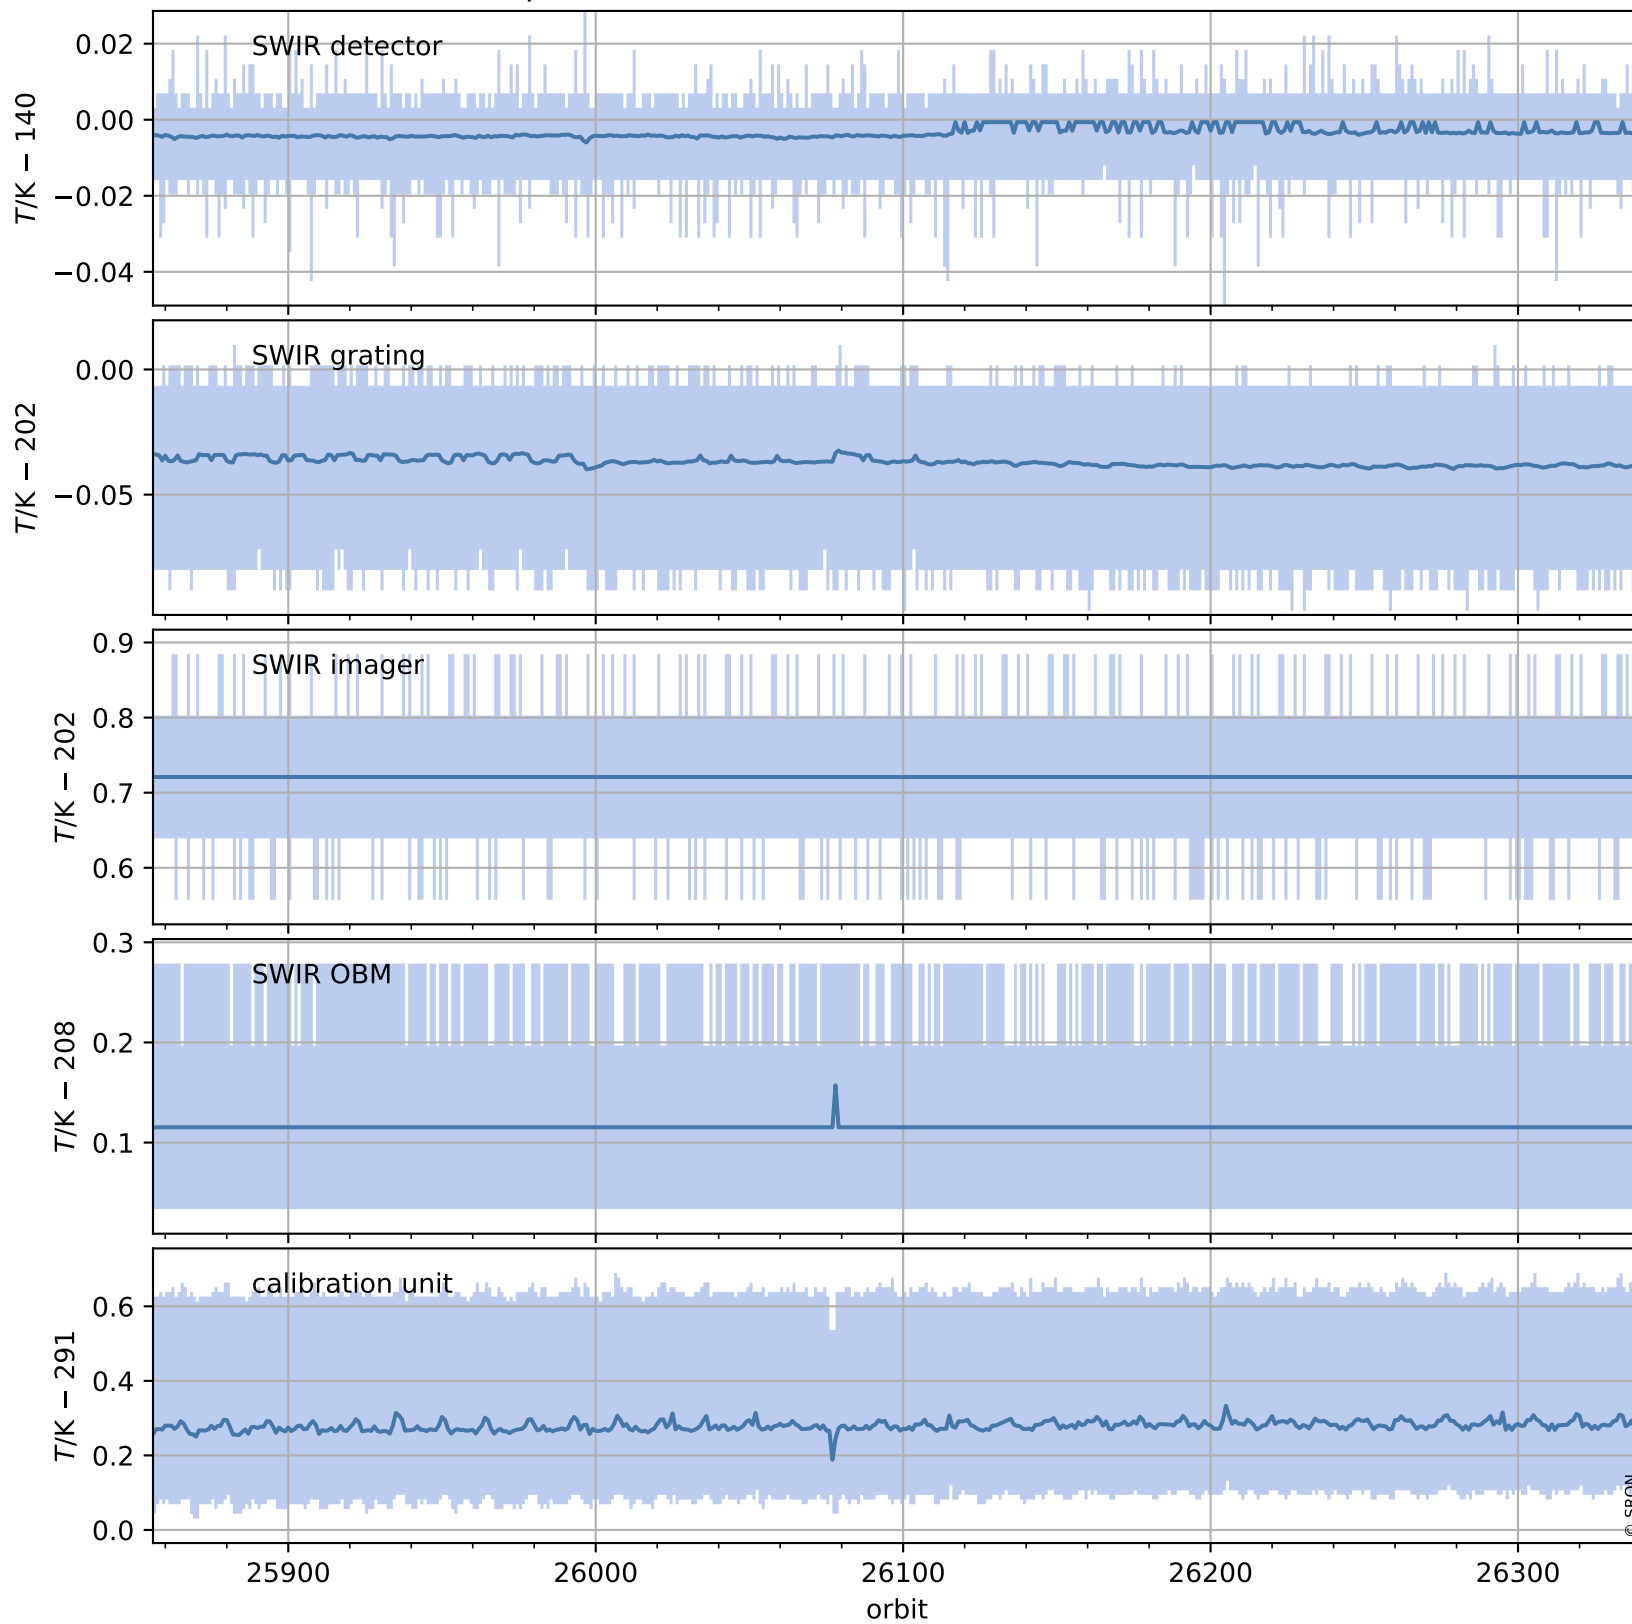

Tropomi SWIR housekeeping data

orbits : [26327, 26340]
coverage : 2022-11-12 / 2022-11-13
created : 2023-08-21T09:33:59

Temperature of sensors relevant for SWIR (one day)

Tropomi SWIR housekeeping data

orbits : [25856, 26340]
coverage : 2022-10-09 / 2022-11-13
created : 2023-08-21T09:33:59

Temperature of sensors relevant for SWIR (last month)

Tropomi SWIR housekeeping data

orbits : [26327, 26340]
coverage : 2022-11-12 / 2022-11-13
created : 2023-08-21T09:33:59

Current and duty cycle of 3 heaters relevant for SWIR (one day)

Tropomi SWIR housekeeping data

orbits : [25856, 26340]
coverage : 2022-10-09 / 2022-11-13
created : 2023-08-21T09:34:00

Current and duty cycle of 3 heaters relevant for SWIR (last month)

Tropomi SWIR housekeeping data

orbits : [26327, 26340]
coverage : 2022-11-12 / 2022-11-13
created : 2023-08-21T09:34:00

Temperature of sensors at the SWIR front-end electronics (one day)

Tropomi SWIR housekeeping data

orbits : [25856, 26340]
coverage : 2022-10-09 / 2022-11-13
created : 2023-08-21T09:34:00