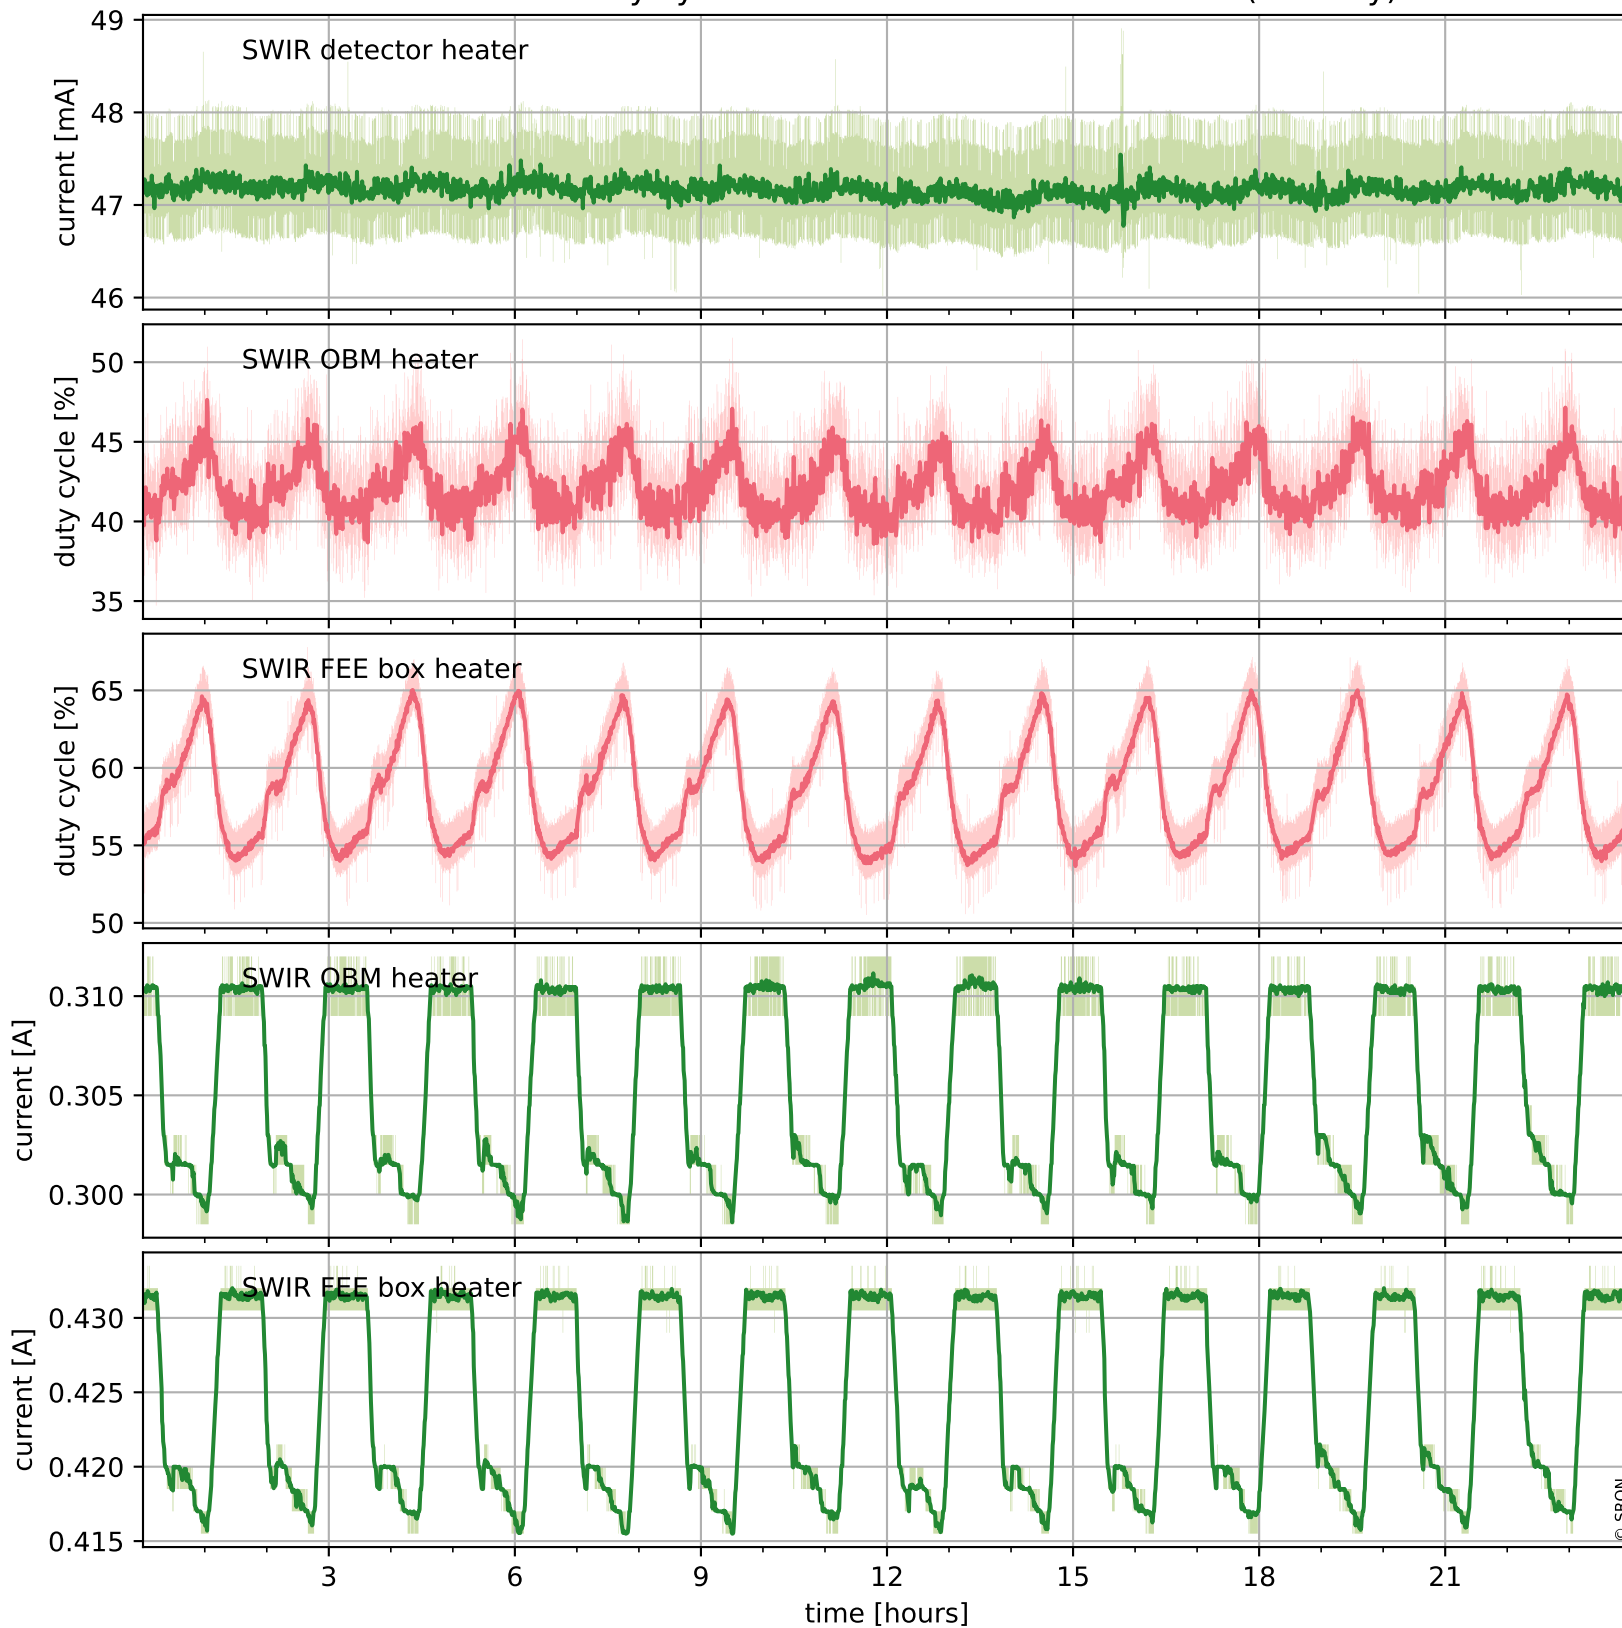

Tropomi SWIR housekeeping data

orbits : [26327, 26340]
coverage : 2022-11-12 / 2022-11-13
created : 2023-08-21T09:33:59

Temperature of sensors relevant for SWIR (one day)

Tropomi SWIR housekeeping data

orbits : [25856, 26340]
coverage : 2022-10-09 / 2022-11-13
created : 2023-08-21T09:33:59

Temperature of sensors relevant for SWIR (last month)

Tropomi SWIR housekeeping data

orbits : [26327, 26340]
coverage : 2022-11-12 / 2022-11-13
created : 2023-08-21T09:33:59

Current and duty cycle of 3 heaters relevant for SWIR (one day)

Tropomi SWIR housekeeping data

orbits : [25856, 26340]
coverage : 2022-10-09 / 2022-11-13
created : 2023-08-21T09:34:00

Current and duty cycle of 3 heaters relevant for SWIR (last month)

Tropomi SWIR housekeeping data

orbits : [26327, 26340]
coverage : 2022-11-12 / 2022-11-13
created : 2023-08-21T09:34:00

Temperature of sensors at the SWIR front-end electronics (one day)

Tropomi SWIR housekeeping data

orbits : [25856, 26340]
coverage : 2022-10-09 / 2022-11-13
created : 2023-08-21T09:34:00