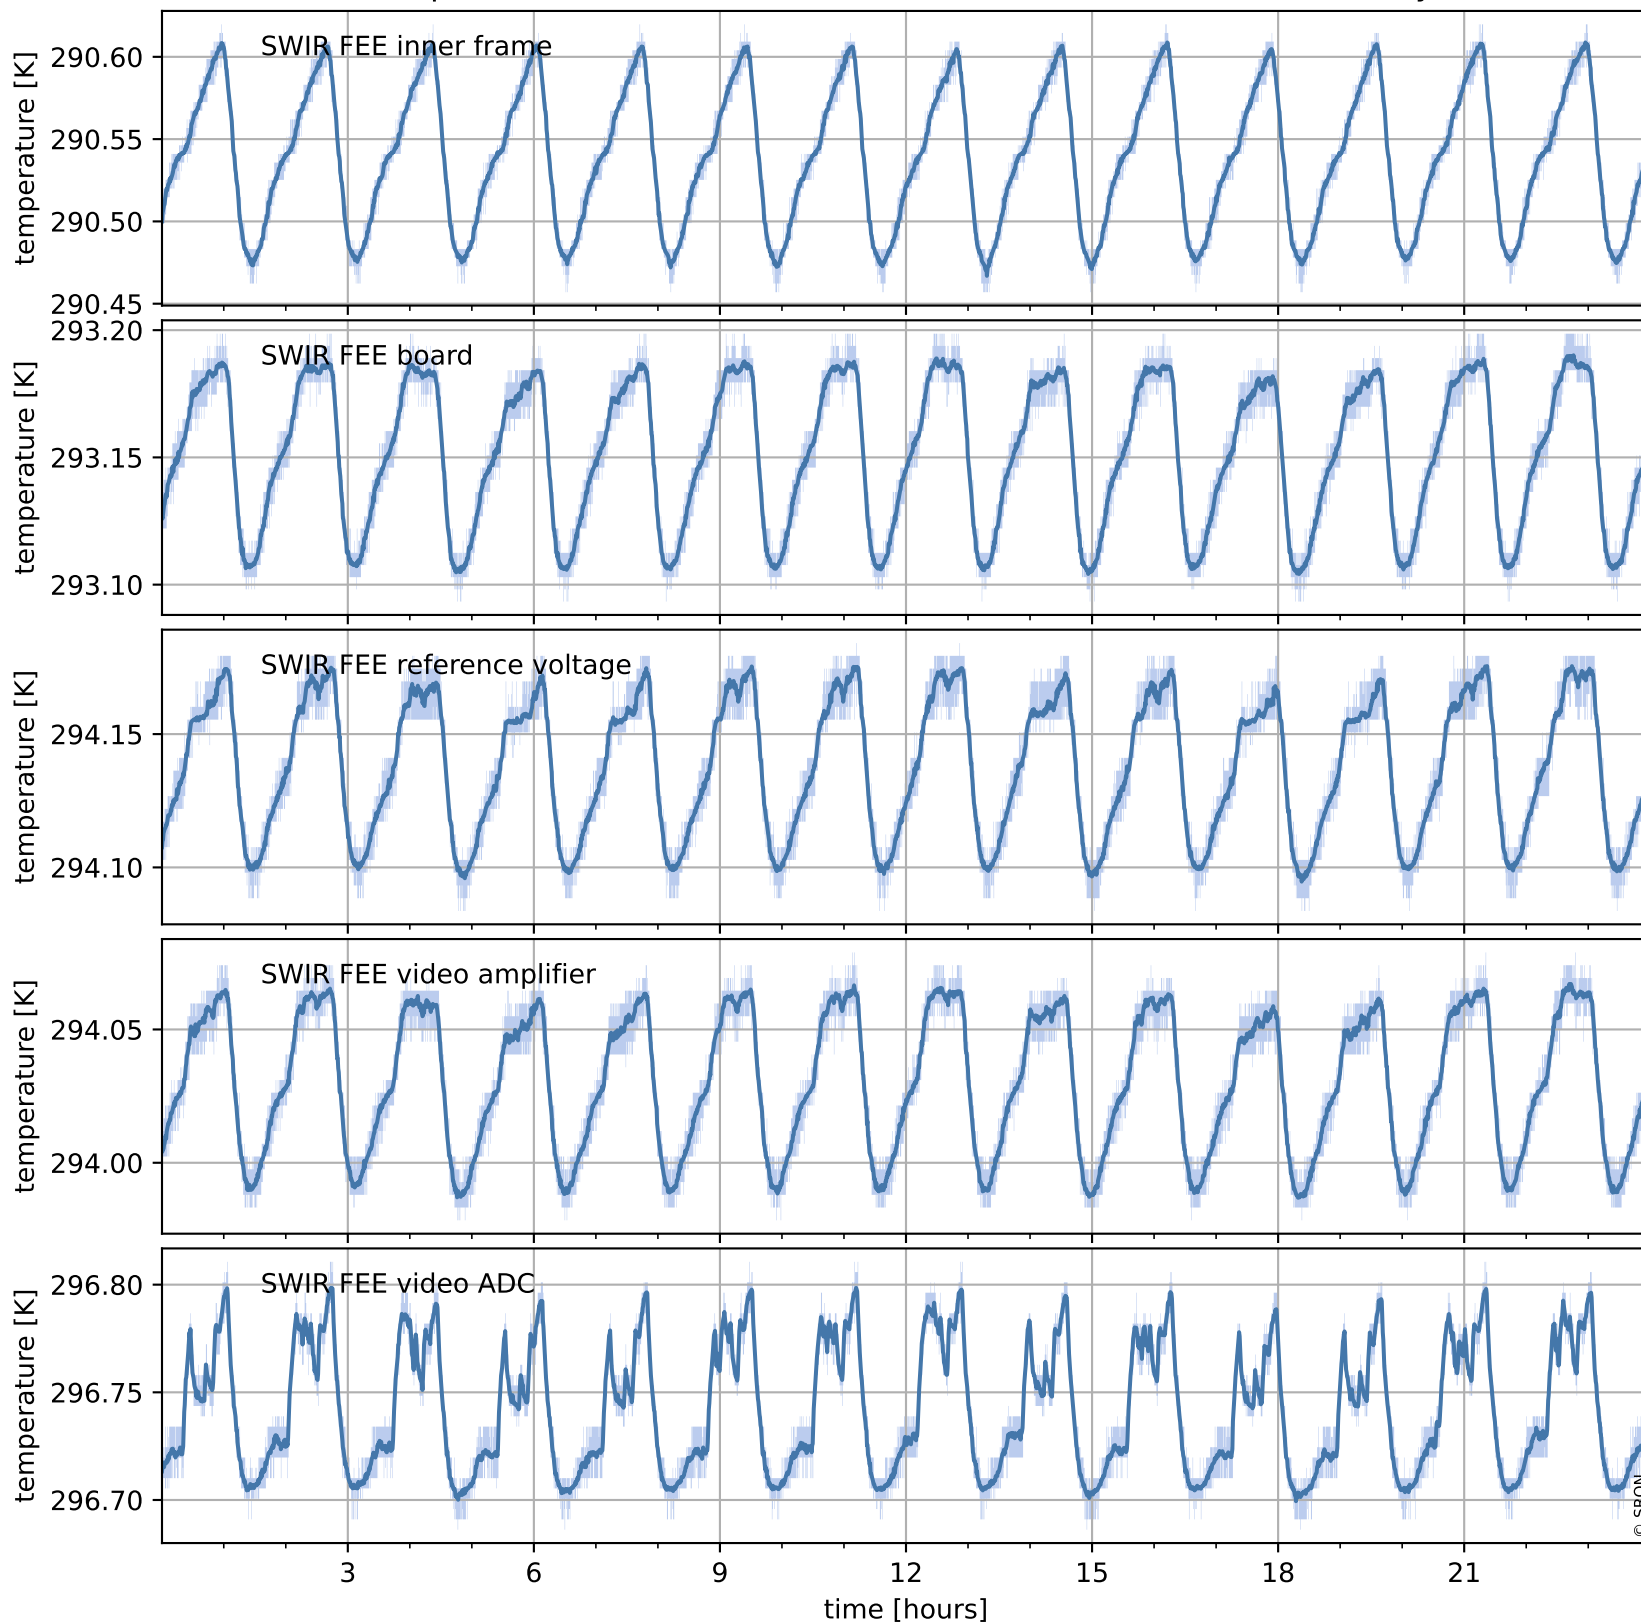

Tropomi SWIR housekeeping data

orbits : [26327, 26340]
coverage : 2022-11-12 / 2022-11-13
created : 2023-08-21T09:33:59

Temperature of sensors relevant for SWIR (one day)

Tropomi SWIR housekeeping data

orbits : [25856, 26340]
coverage : 2022-10-09 / 2022-11-13
created : 2023-08-21T09:33:59

Temperature of sensors relevant for SWIR (last month)

Tropomi SWIR housekeeping data

orbits : [26327, 26340]
coverage : 2022-11-12 / 2022-11-13
created : 2023-08-21T09:33:59

Current and duty cycle of 3 heaters relevant for SWIR (one day)

Tropomi SWIR housekeeping data

orbits : [25856, 26340]
coverage : 2022-10-09 / 2022-11-13
created : 2023-08-21T09:34:00

Current and duty cycle of 3 heaters relevant for SWIR (last month)

Tropomi SWIR housekeeping data

orbits : [26327, 26340]
coverage : 2022-11-12 / 2022-11-13
created : 2023-08-21T09:34:00

Temperature of sensors at the SWIR front-end electronics (one day)

Tropomi SWIR housekeeping data

orbits : [25856, 26340]
coverage : 2022-10-09 / 2022-11-13
created : 2023-08-21T09:34:00