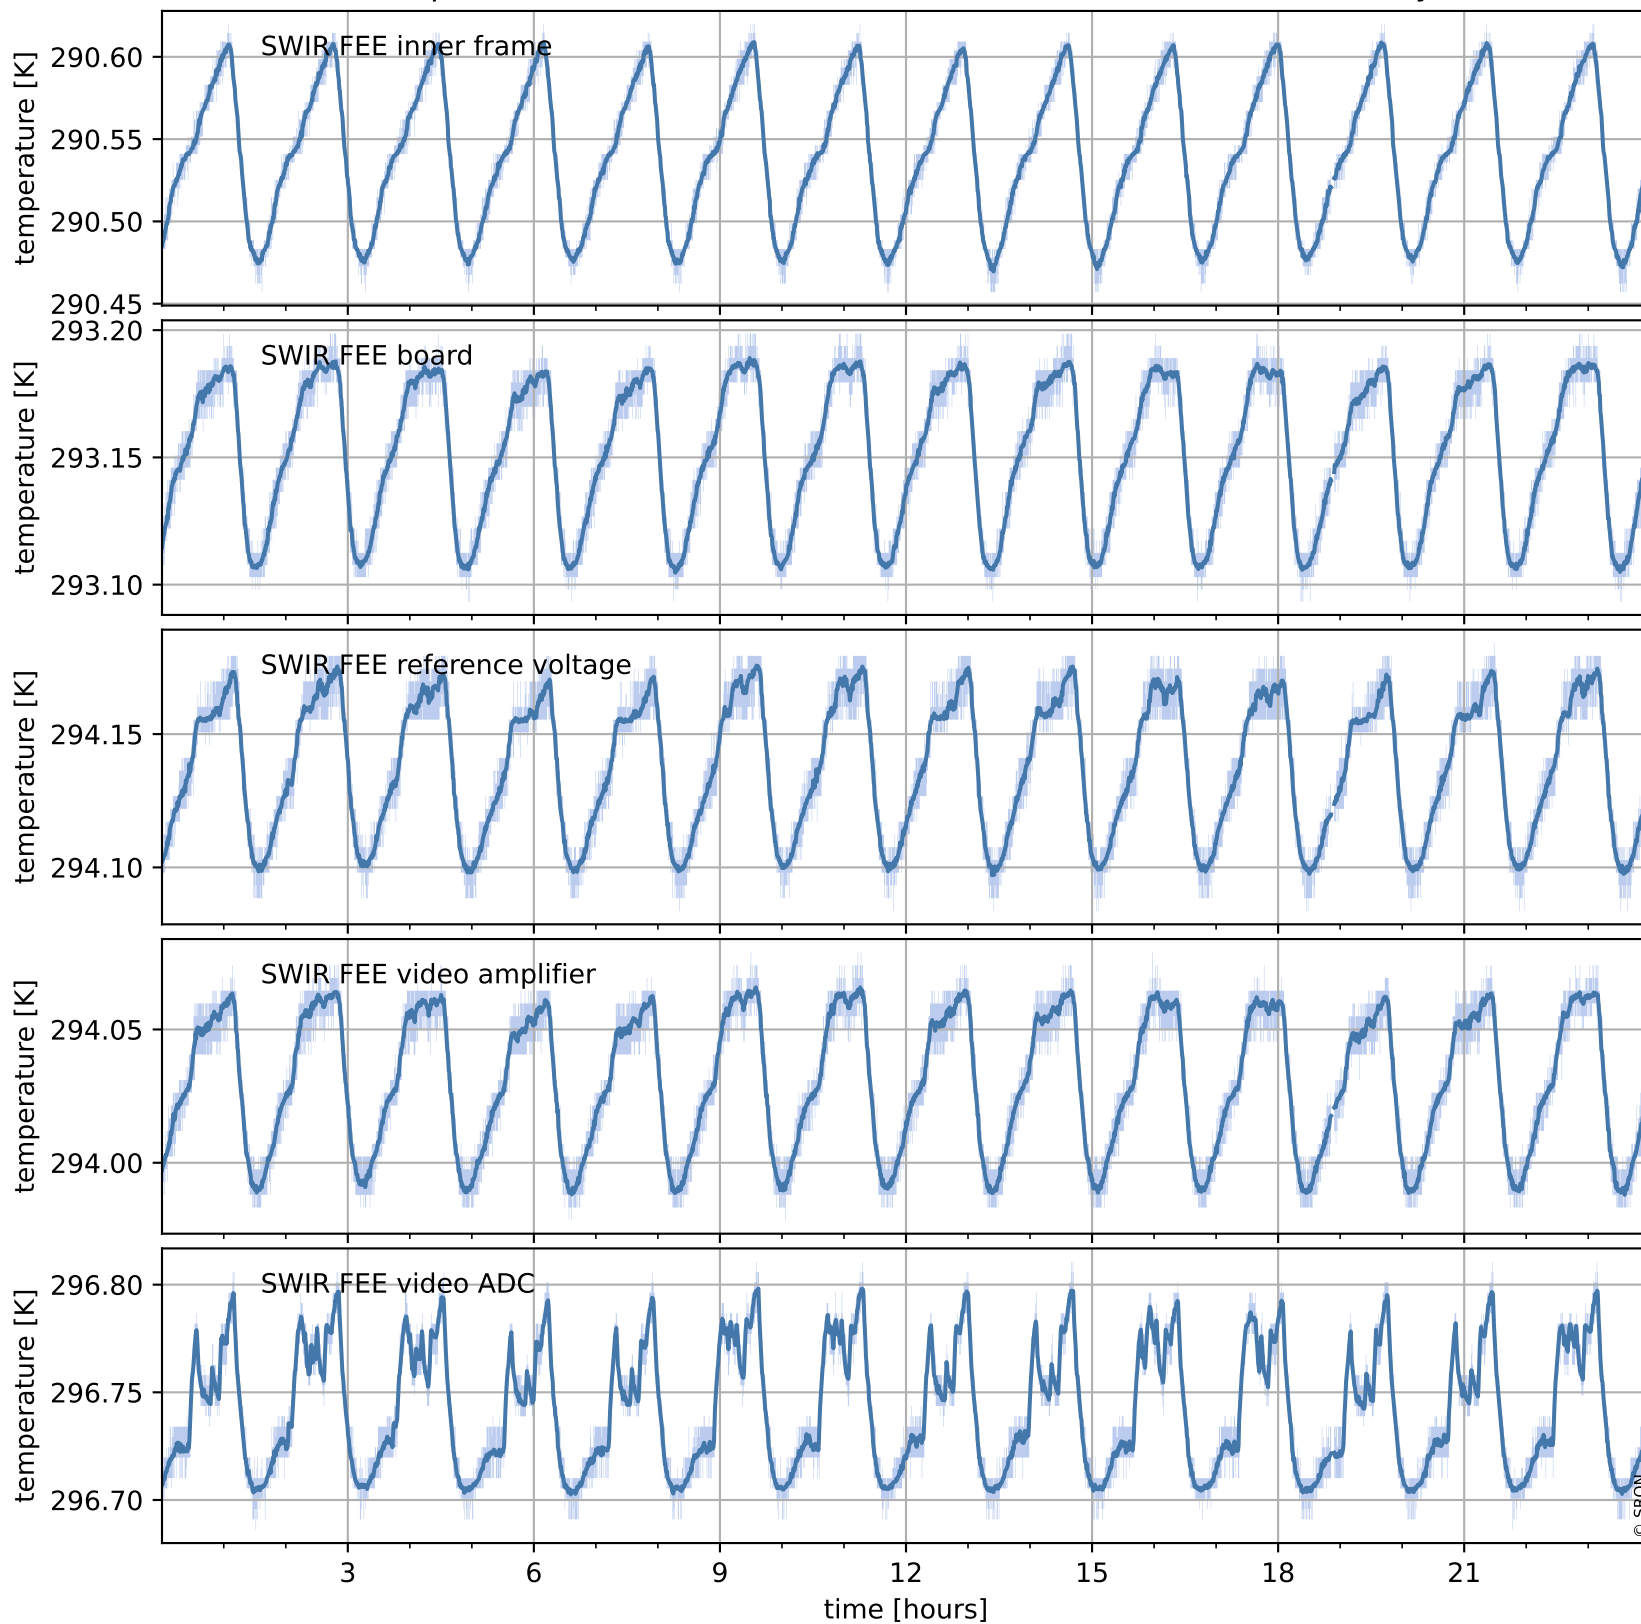

Tropomi SWIR housekeeping data

orbits : [26398, 26411]
coverage : 2022-11-17 / 2022-11-18
created : 2023-08-21T09:34:10

Temperature of sensors relevant for SWIR (one day)

Tropomi SWIR housekeeping data

orbits : [25927, 26411]
coverage : 2022-10-14 / 2022-11-18
created : 2023-08-21T09:34:11

Temperature of sensors relevant for SWIR (last month)

Tropomi SWIR housekeeping data

orbits : [26398, 26411]
coverage : 2022-11-17 / 2022-11-18
created : 2023-08-21T09:34:11

Current and duty cycle of 3 heaters relevant for SWIR (one day)

Tropomi SWIR housekeeping data

orbits : [25927, 26411]
coverage : 2022-10-14 / 2022-11-18
created : 2023-08-21T09:34:11

Current and duty cycle of 3 heaters relevant for SWIR (last month)

Tropomi SWIR housekeeping data

orbits : [26398, 26411]
coverage : 2022-11-17 / 2022-11-18
created : 2023-08-21T09:34:12

Temperature of sensors at the SWIR front-end electronics (one day)

Tropomi SWIR housekeeping data

orbits : [25927, 26411]
coverage : 2022-10-14 / 2022-11-18
created : 2023-08-21T09:34:12