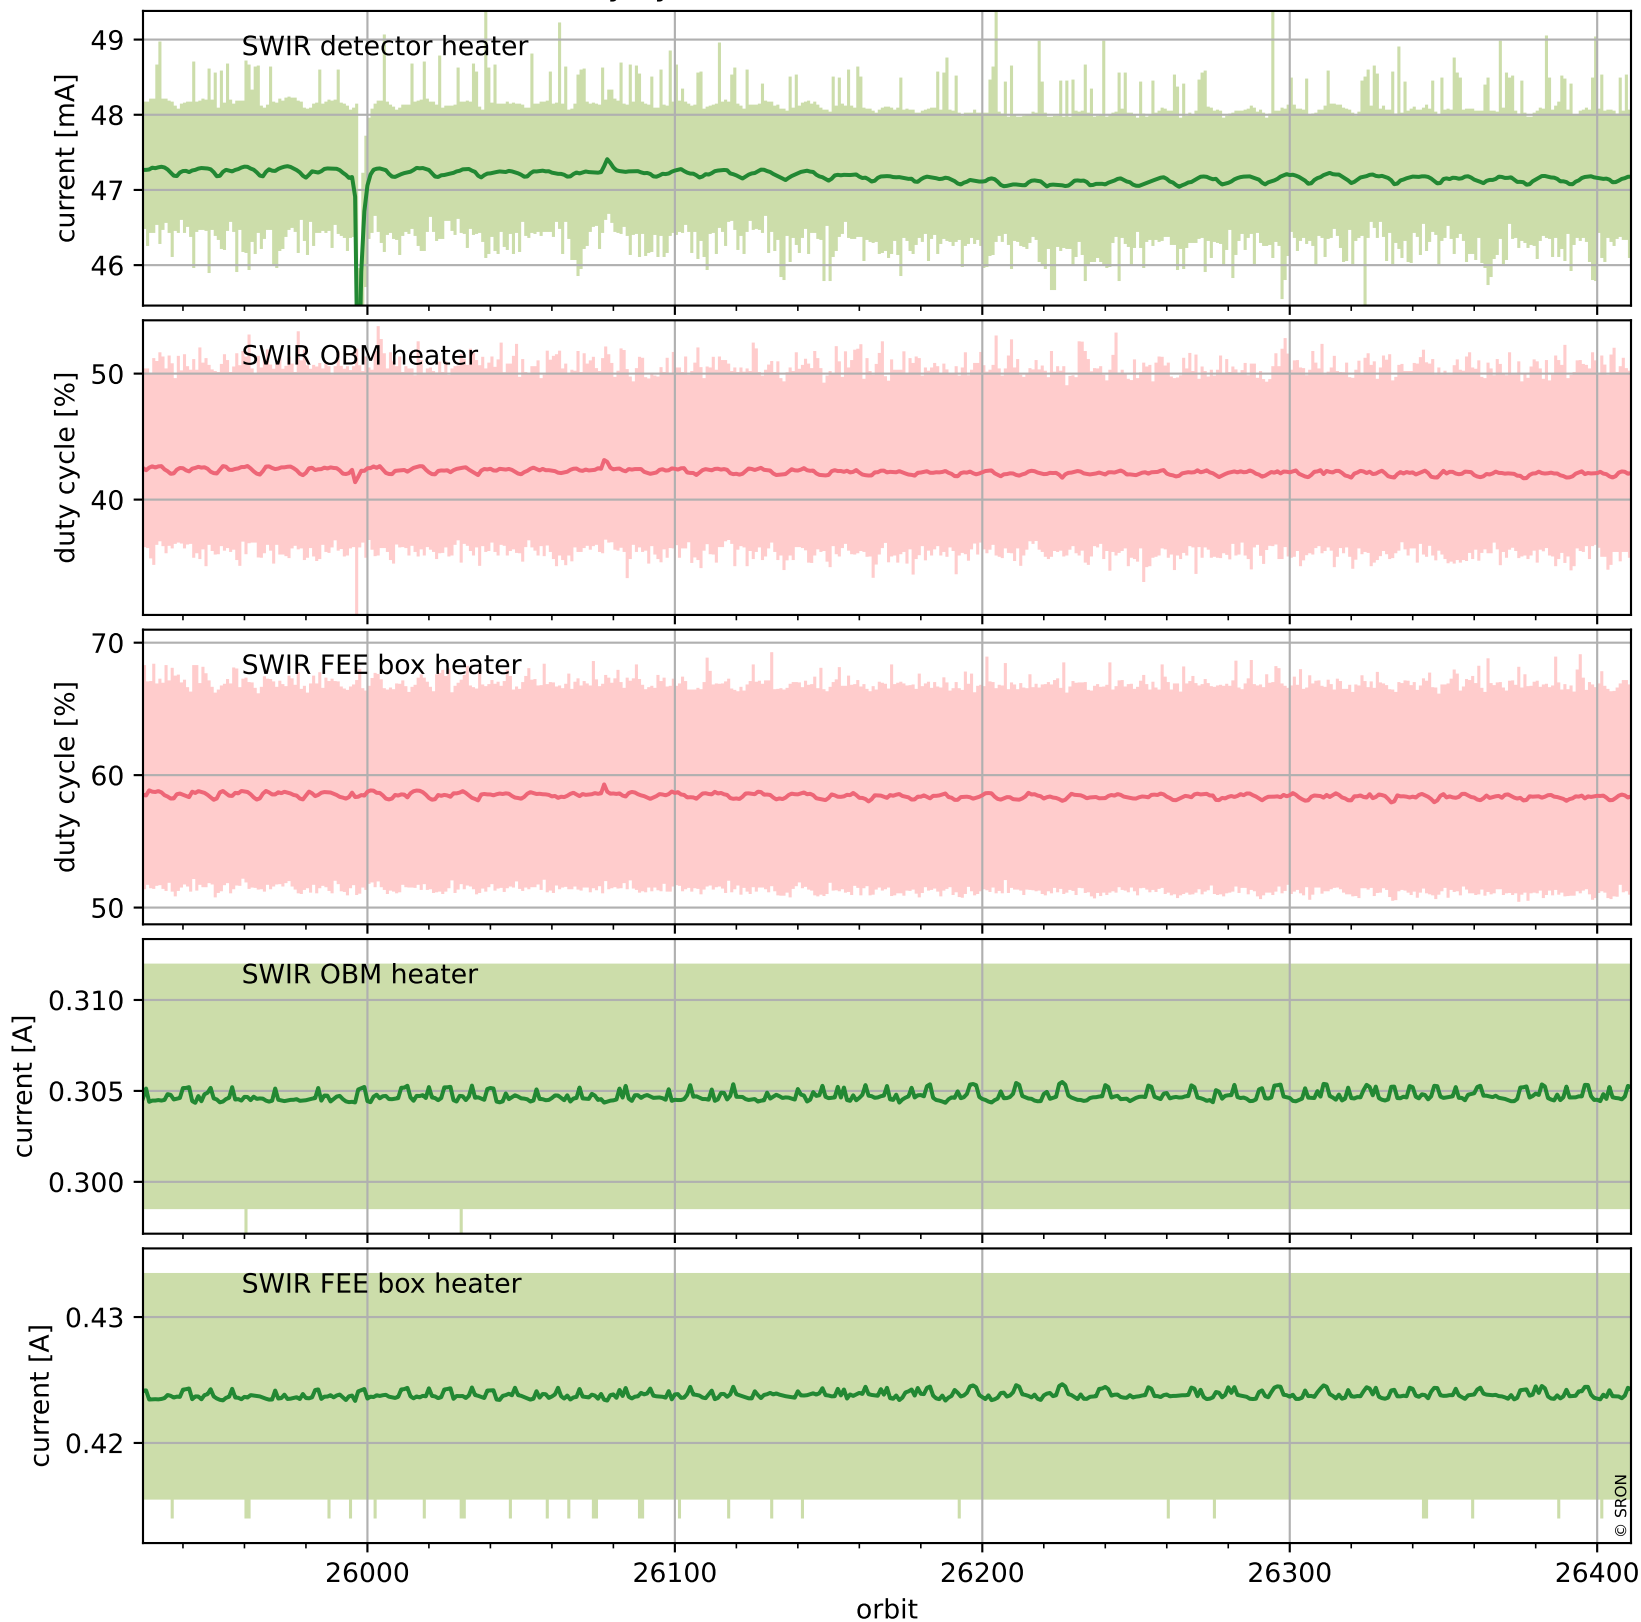

Tropomi SWIR housekeeping data

orbits : [26398, 26411]
coverage : 2022-11-17 / 2022-11-18
created : 2023-08-21T09:34:10

Temperature of sensors relevant for SWIR (one day)

Tropomi SWIR housekeeping data

orbits : [25927, 26411]
coverage : 2022-10-14 / 2022-11-18
created : 2023-08-21T09:34:11

Temperature of sensors relevant for SWIR (last month)

Tropomi SWIR housekeeping data

orbits : [26398, 26411]
coverage : 2022-11-17 / 2022-11-18
created : 2023-08-21T09:34:11

Current and duty cycle of 3 heaters relevant for SWIR (one day)

Tropomi SWIR housekeeping data

orbits : [25927, 26411]
coverage : 2022-10-14 / 2022-11-18
created : 2023-08-21T09:34:11

Current and duty cycle of 3 heaters relevant for SWIR (last month)

Tropomi SWIR housekeeping data

orbits : [26398, 26411]
coverage : 2022-11-17 / 2022-11-18
created : 2023-08-21T09:34:12

Temperature of sensors at the SWIR front-end electronics (one day)

Tropomi SWIR housekeeping data

orbits : [25927, 26411]
coverage : 2022-10-14 / 2022-11-18
created : 2023-08-21T09:34:12