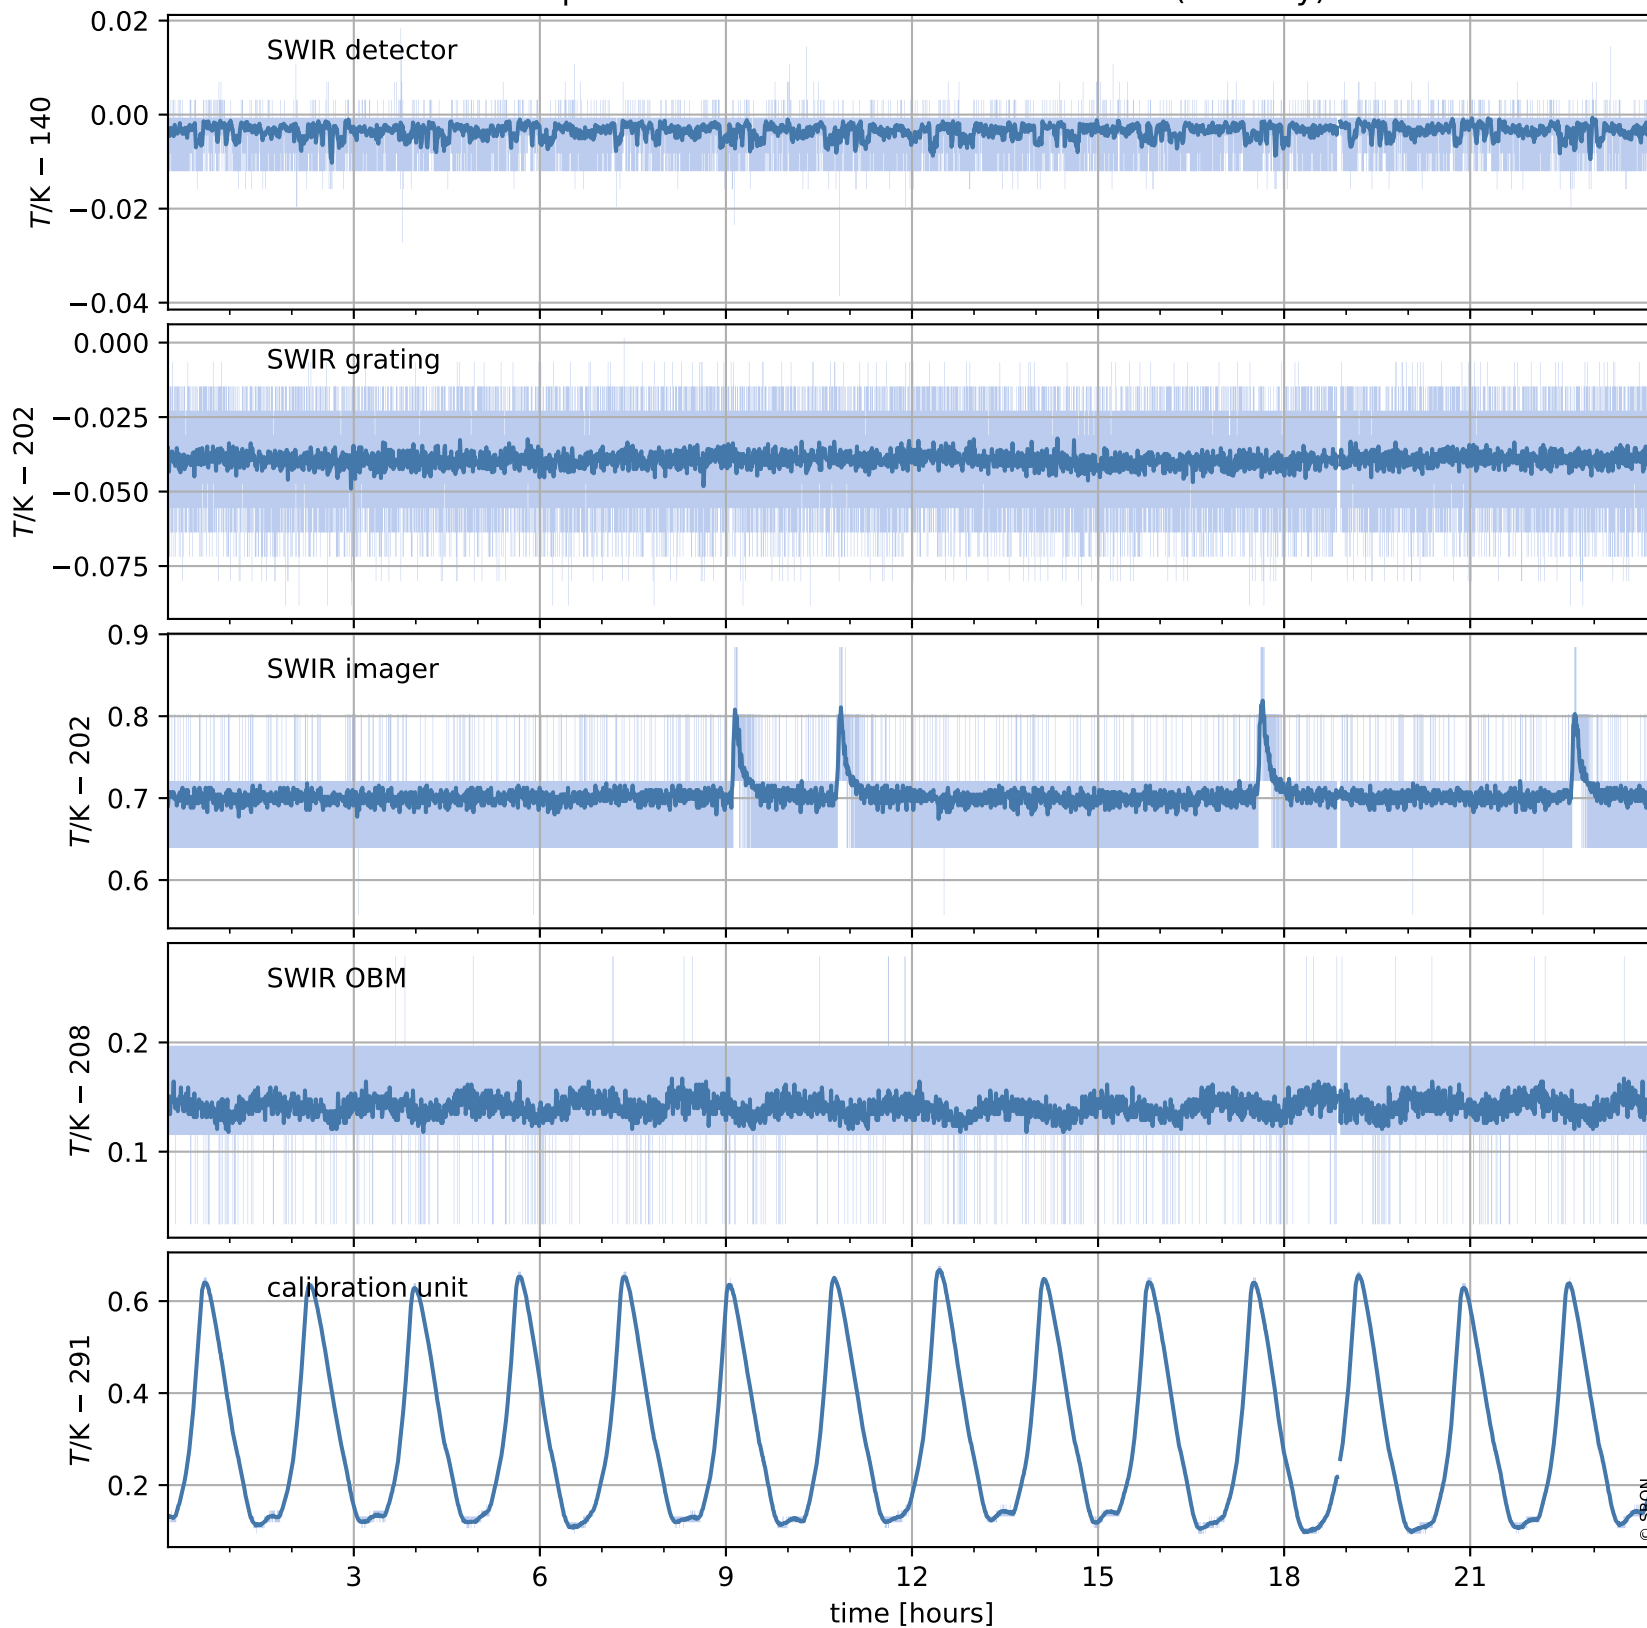

Tropomi SWIR housekeeping data

orbits : [26398, 26411]
coverage : 2022-11-17 / 2022-11-18
created : 2023-08-21T09:34:10

Temperature of sensors relevant for SWIR (one day)

Tropomi SWIR housekeeping data

orbits : [25927, 26411]
coverage : 2022-10-14 / 2022-11-18
created : 2023-08-21T09:34:11

Temperature of sensors relevant for SWIR (last month)

Tropomi SWIR housekeeping data

orbits : [26398, 26411]
coverage : 2022-11-17 / 2022-11-18
created : 2023-08-21T09:34:11

Current and duty cycle of 3 heaters relevant for SWIR (one day)

Tropomi SWIR housekeeping data

orbits : [25927, 26411]
coverage : 2022-10-14 / 2022-11-18
created : 2023-08-21T09:34:11

Current and duty cycle of 3 heaters relevant for SWIR (last month)

Tropomi SWIR housekeeping data