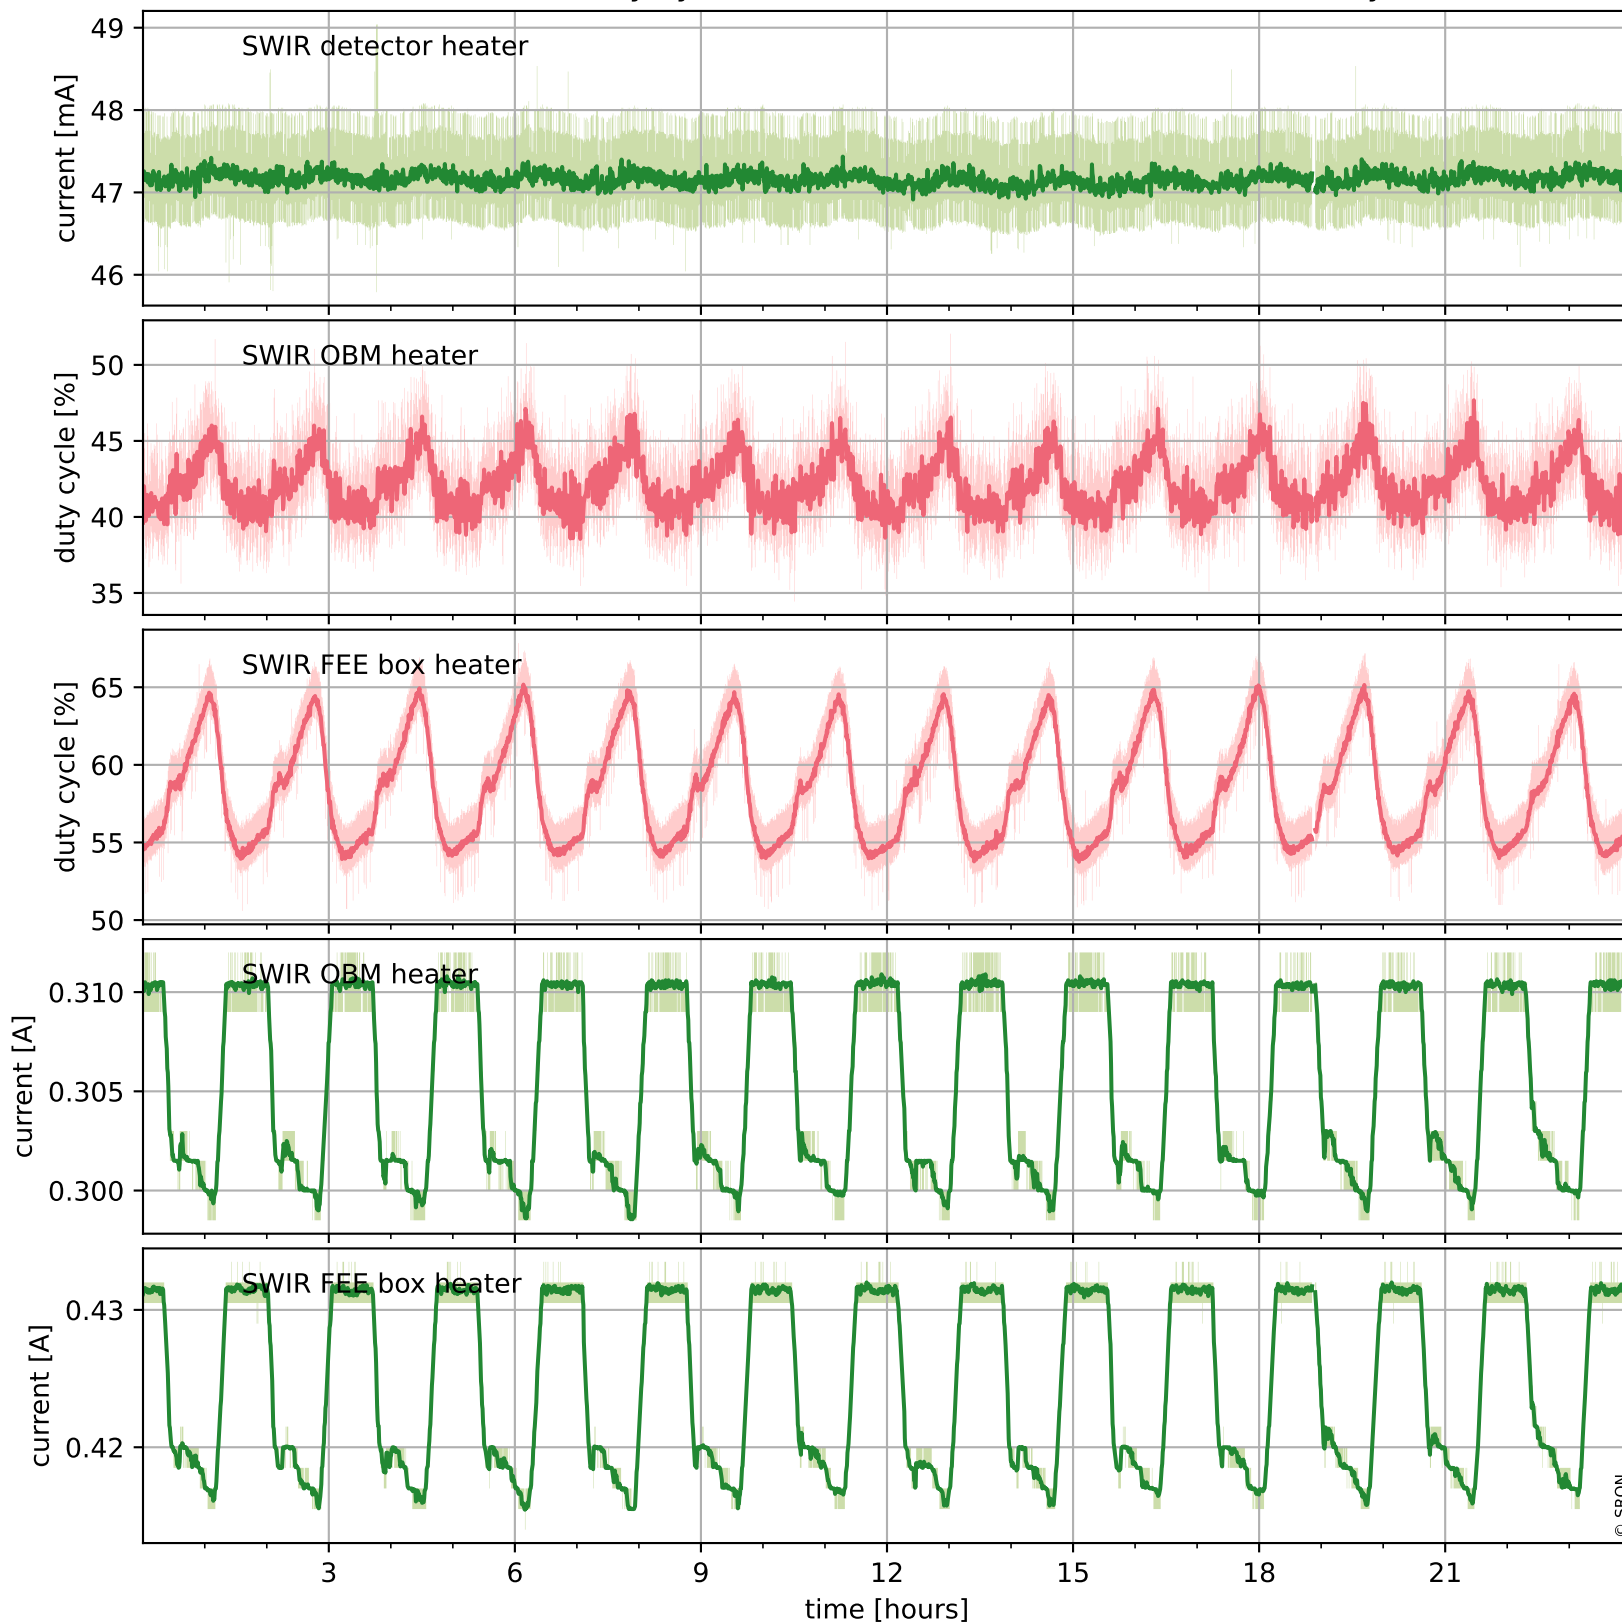

Tropomi SWIR housekeeping data

orbits : [26398, 26411]
coverage : 2022-11-17 / 2022-11-18
created : 2023-08-21T09:34:10

Temperature of sensors relevant for SWIR (one day)

Tropomi SWIR housekeeping data

orbits : [25927, 26411]
coverage : 2022-10-14 / 2022-11-18
created : 2023-08-21T09:34:11

Temperature of sensors relevant for SWIR (last month)

Tropomi SWIR housekeeping data

orbits : [26398, 26411]
coverage : 2022-11-17 / 2022-11-18
created : 2023-08-21T09:34:11

Current and duty cycle of 3 heaters relevant for SWIR (one day)