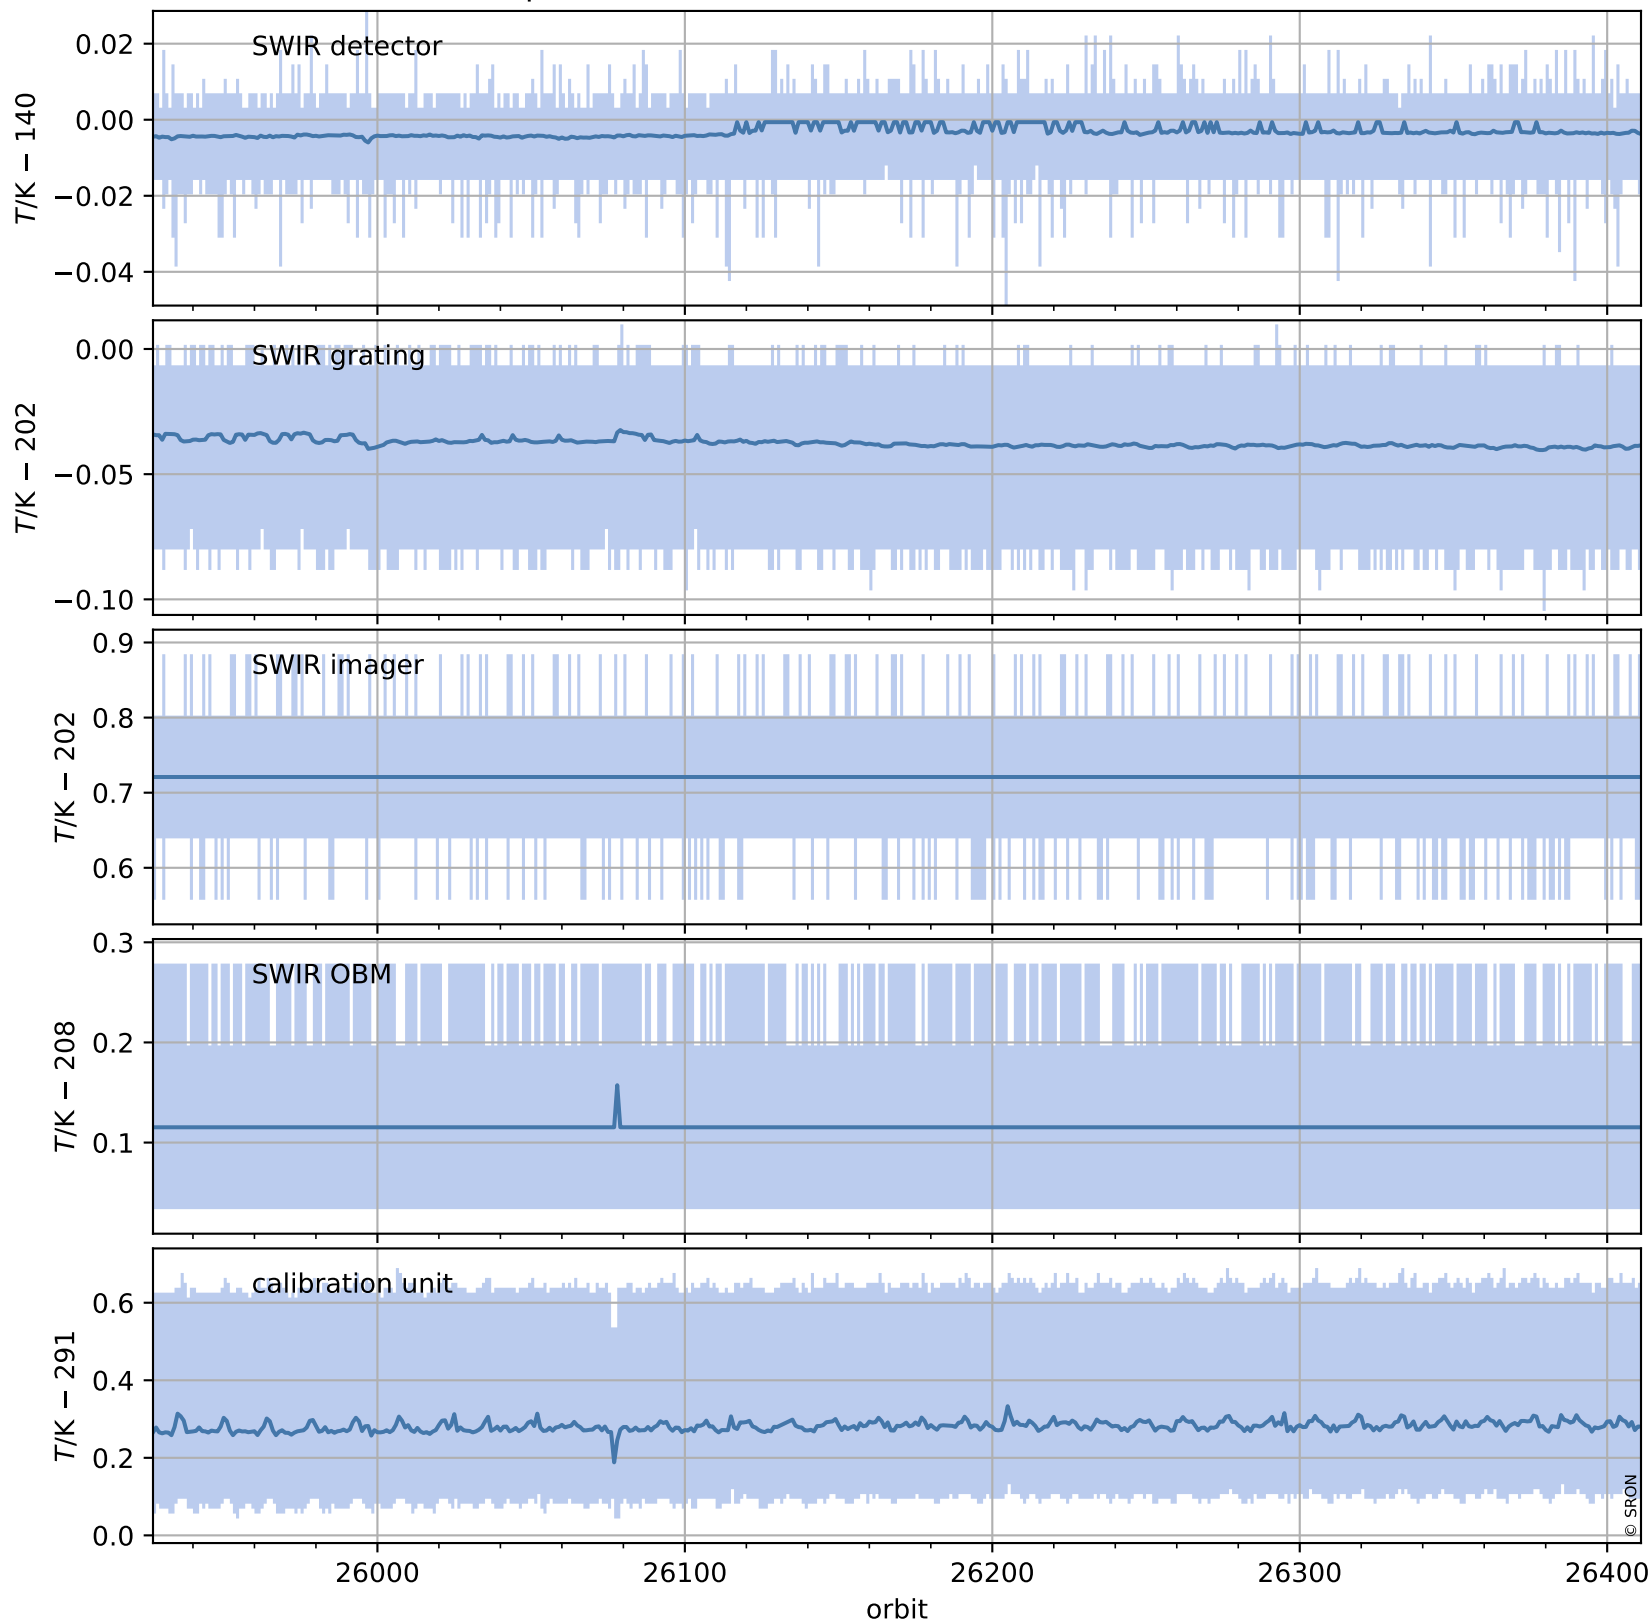

Tropomi SWIR housekeeping data

orbits : [26398, 26411]
coverage : 2022-11-17 / 2022-11-18
created : 2023-08-21T09:34:10

Temperature of sensors relevant for SWIR (one day)

Tropomi SWIR housekeeping data

orbits : [25927, 26411]
coverage : 2022-10-14 / 2022-11-18
created : 2023-08-21T09:34:11

Temperature of sensors relevant for SWIR (last month)

Tropomi SWIR housekeeping data

orbits : [26398, 26411]
coverage : 2022-11-17 / 2022-11-18
created : 2023-08-21T09:34:11

Current and duty cycle of 3 heaters relevant for SWIR (one day)

Tropomi SWIR housekeeping data

orbits : [25927, 26411]
coverage : 2022-10-14 / 2022-11-18
created : 2023-08-21T09:34:11

Current and duty cycle of 3 heaters relevant for SWIR (last month)

Tropomi SWIR housekeeping data

orbits : [26398, 26411]
coverage : 2022-11-17 / 2022-11-18
created : 2023-08-21T09:34:12

Temperature of sensors at the SWIR front-end electronics (one day)

Tropomi SWIR housekeeping data

orbits : [25927, 26411]
coverage : 2022-10-14 / 2022-11-18
created : 2023-08-21T09:34:12